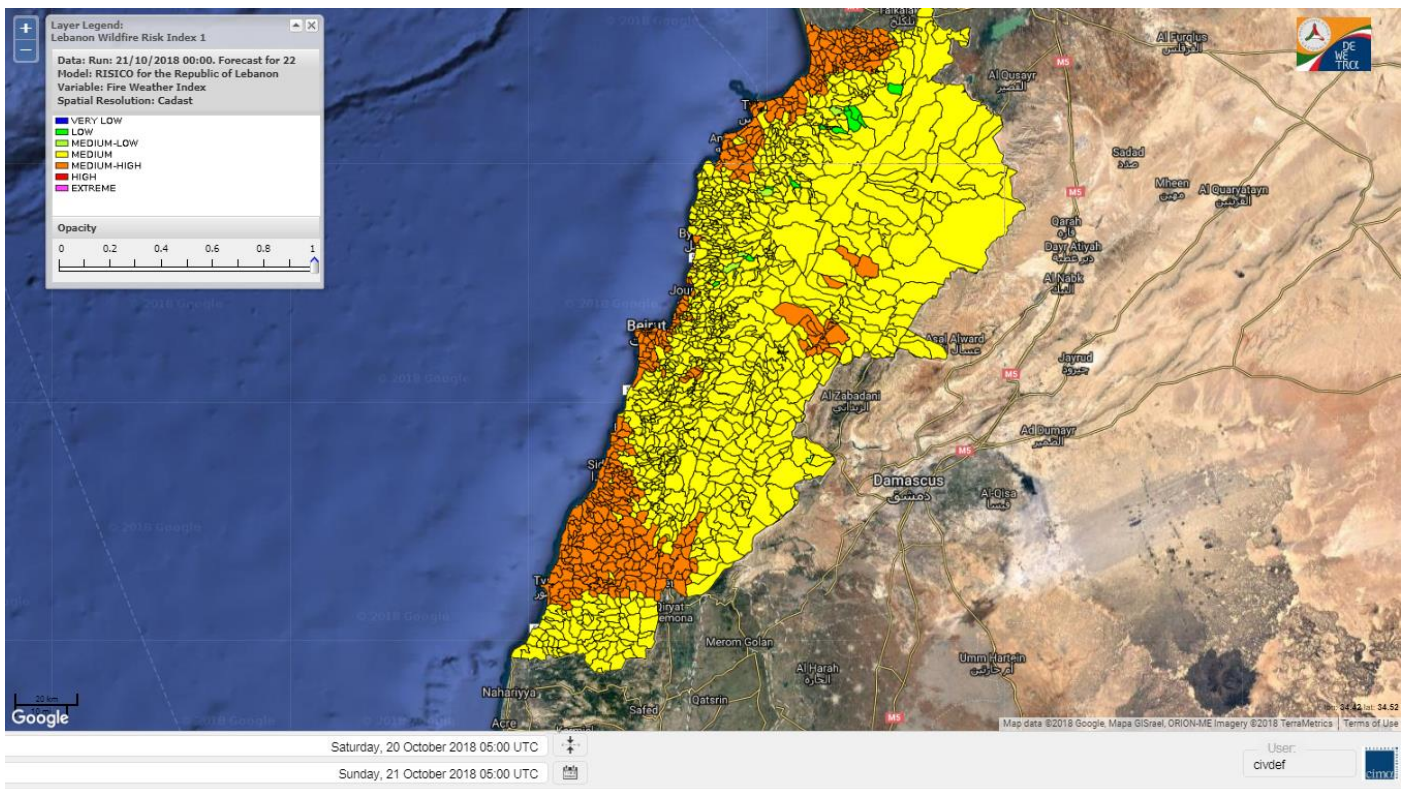

Lebanon for 22 Oct 2018