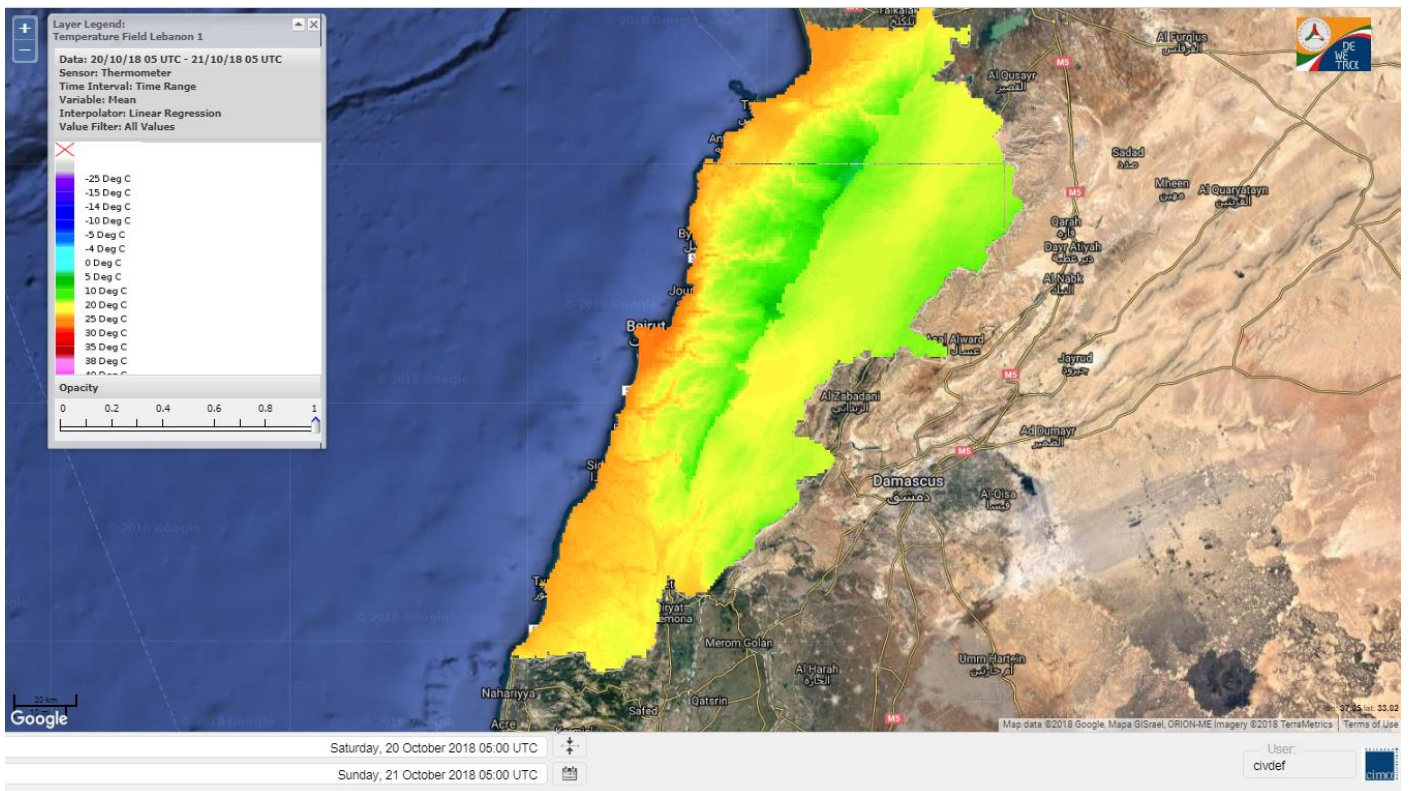

Lebanon temperature for 21 Oct 2018