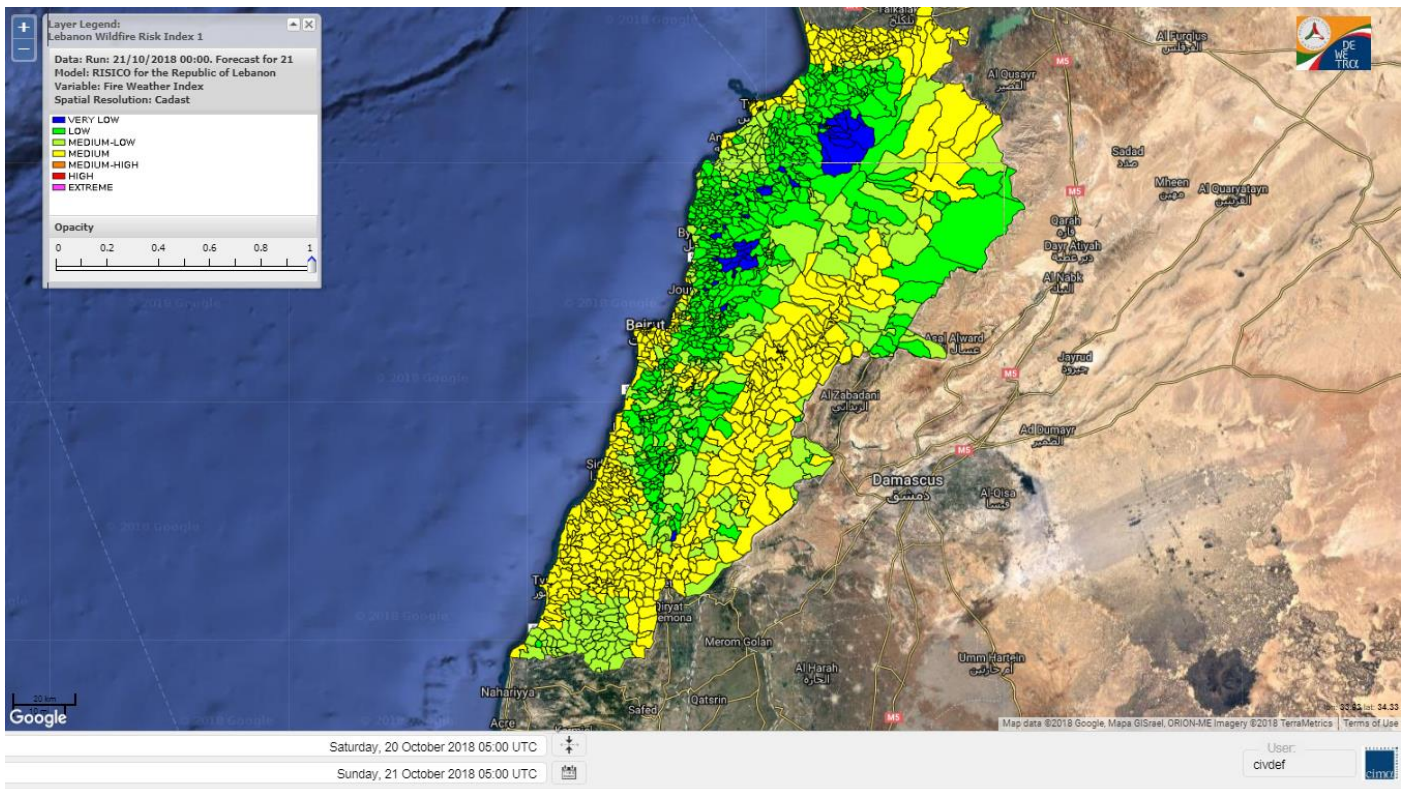

Lebanon for 21 Oct 2018