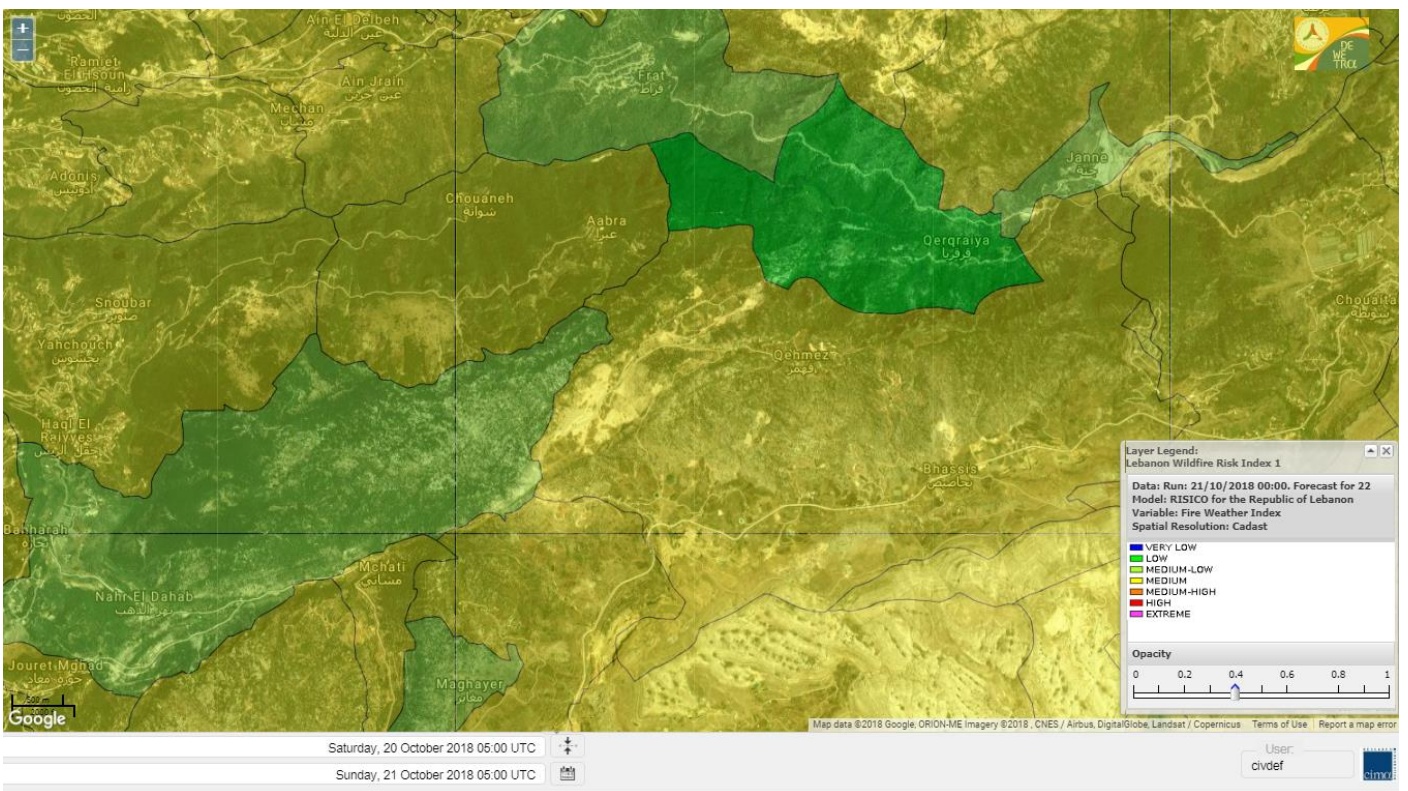

Jabal Moussa Reserve Forecast for 23 Oct 2018

Beirut, Lebanon

32° ACHRAFIEH, RIZK STATION | REPORT | CHANGE

TODAY HOURLY 10-DAY CALENDAR HISTORY WUNDERMAP

Customize

Nord

Koura

Municipality	21-Oct	22-Oct	23-Oct	Municipality	21-Oct	22-Oct	23-Oct	Municipality	21-Oct	22-Oct	23-Oct
Aaba	ML	MH	MH	Afsaddiq	ML	MH	MH	Ain Ekrine	ML	MH	MH
Amioun	ML	MH	MH	Anfeh	M	MH	MH	Badbhoun	ML	MH	MH
Barghoun	ML	MH	MH	Barsa	ML	MH	H	Batroumine	ML	MH	MH
Bdebba	ML	MH	MH	Bechmizine	ML	MH	MH	Bednaye El-Koura	ML	M	H
Bhabbouch El-Koura	L	M	MH	Bkeftine	ML	M	MH	Bnehran	L	M	MH
Bqaiia El-Koura	ML	M	MH	Bsarma	ML	M	MH	Btaaboura	ML	MH	MH
Bterram	ML	MH	MH	Btouratij	ML	MH	MH	Bziza	L	M	MH
Dar Beechtar	L	MH	H	Dar Chmezzine	ML	MH	MH	Deddeh	ML	MH	MH
Deir El-Balamand	L	M	MH	Fih	ML	MH	MH	Hraiche	M	MH	MH
Ijdaabrine	L	M	MH	Kaftoun	ML	M	MH	Kefraya El-Koura	ML	MH	MH
Kfarakka	ML	M	MH	Kfarhata	ML	M	MH	Kfarhazir	ML	MH	MH
Kfarkahel	ML	MH	MH	Kfarsaroun	ML	M	MH	Kosba	ML	M	MH
Mejdel el-Koura	L	M	MH	Nakhle	ML	MH	MH	Qalhat	L	M	MH
Ras Masqa	ML	MH	MH	Rechdibbine	ML	M	M	Zakroun	M	MH	MH
Zgharta El-Mtaouile	L	M	MH								