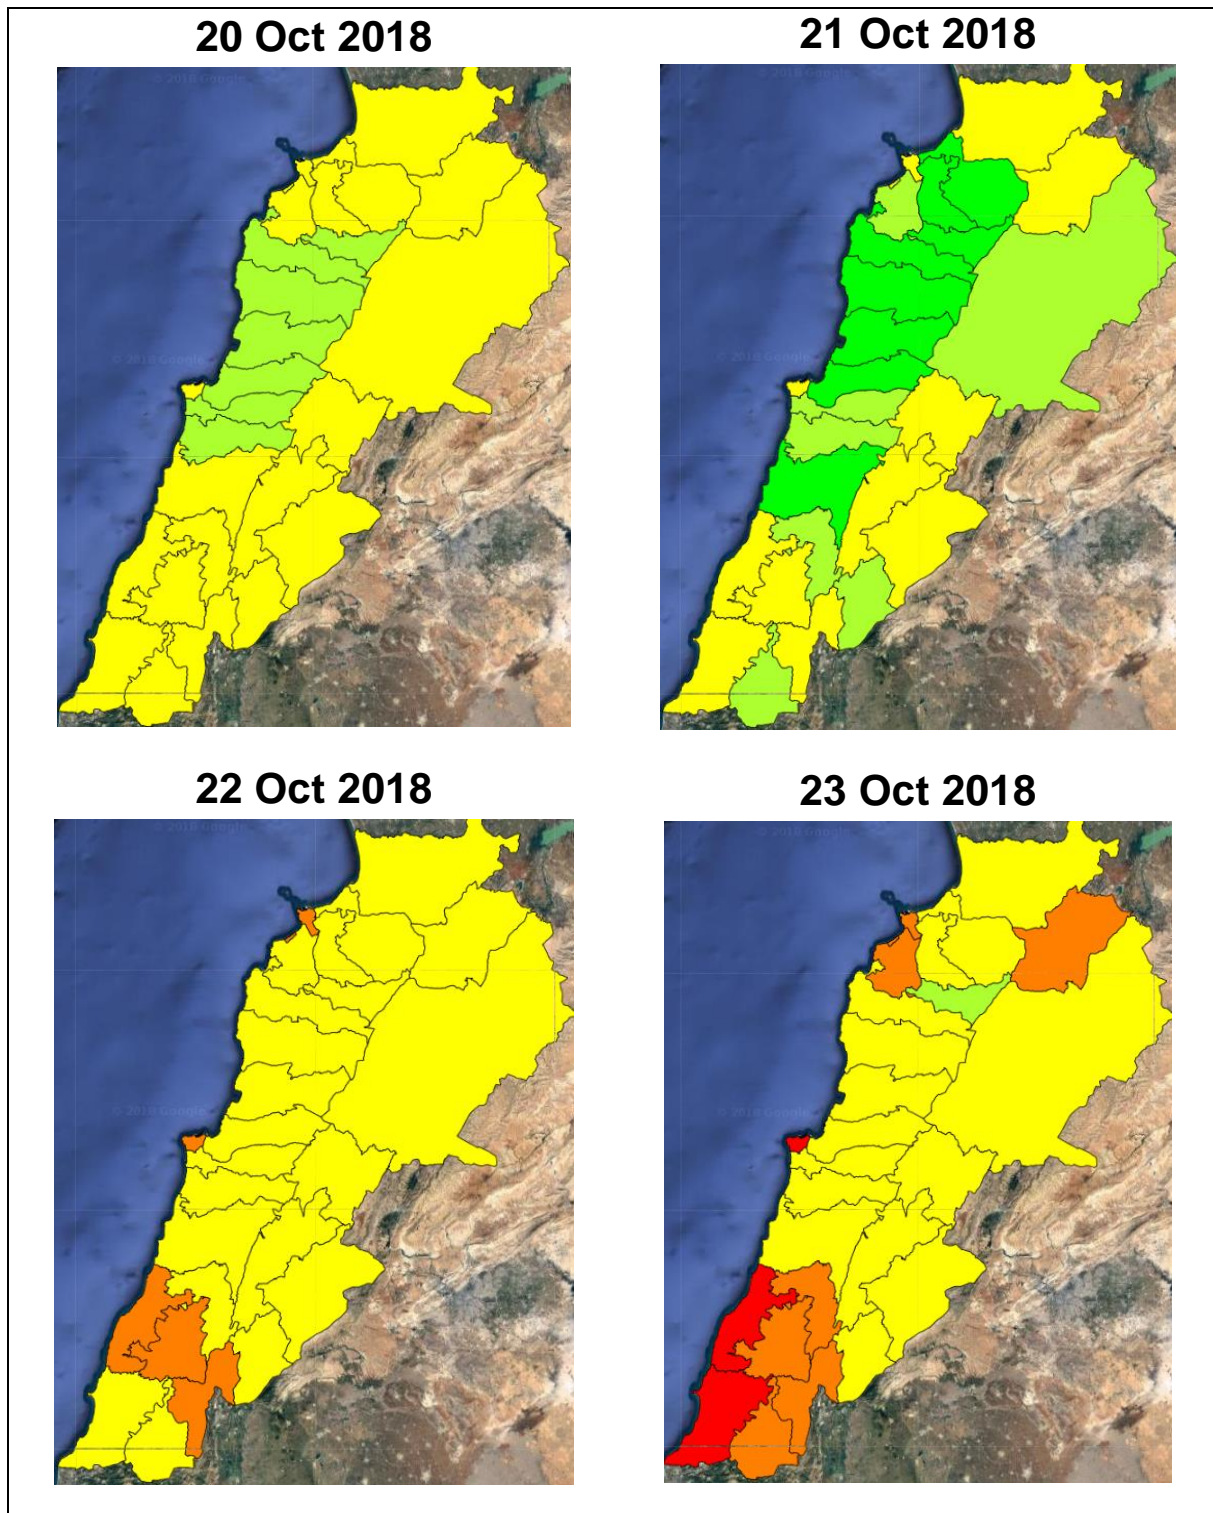

FIRE RISK INDEX

Layer Legend:
Lebanon Wildfire Risk Index 1

Data: Run: 21/10/2018 00:00. Forecast for 21
Model: RISICO for the Republic of Lebanon
Variable: Fire Weather Index
Spatial Resolution: Caza

- VERY LOW
- LOW
- MEDIUM-LOW
- MEDIUM
- MEDIUM-HIGH
- HIGH
- EXTREME