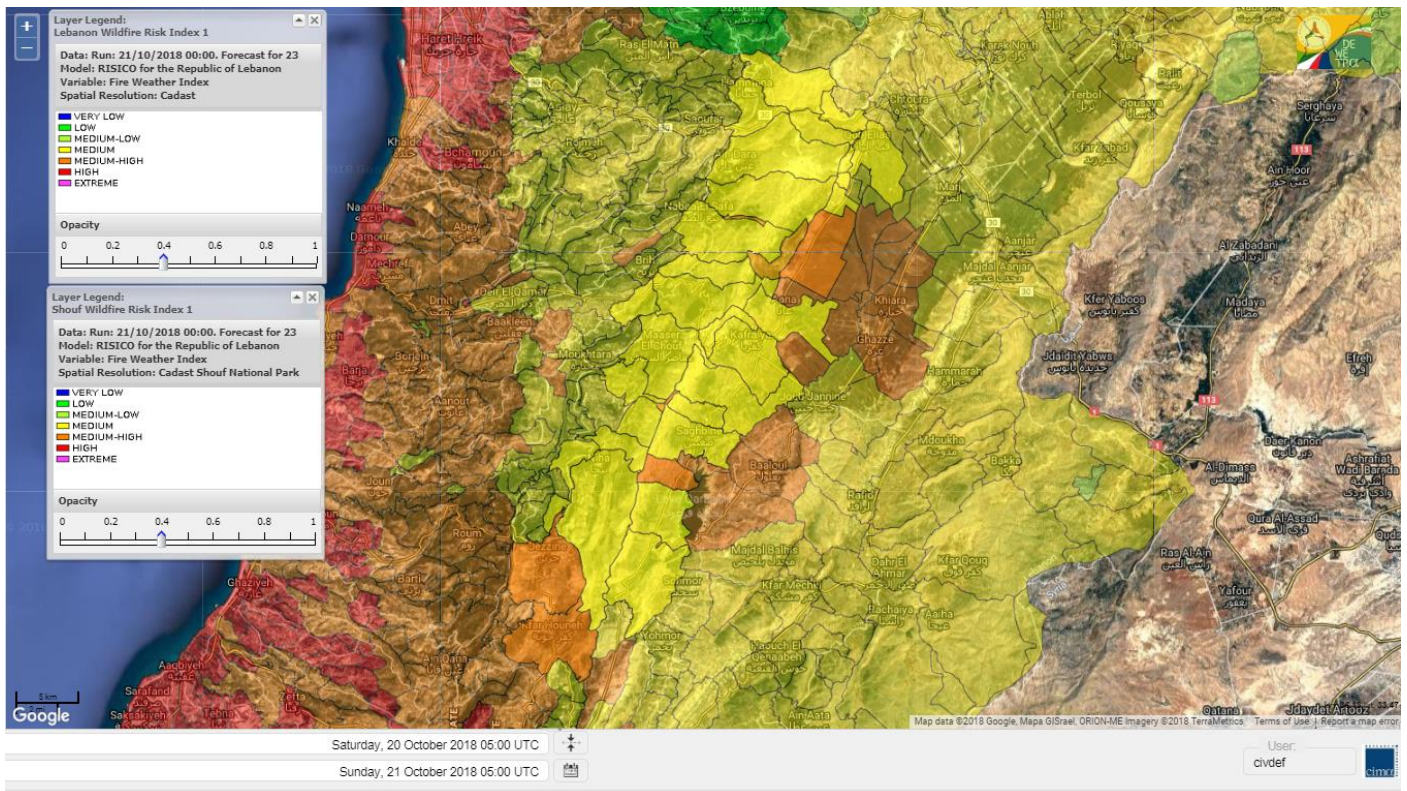

Shouf Biosphere Reserve Forecast for 23 Oct 2018