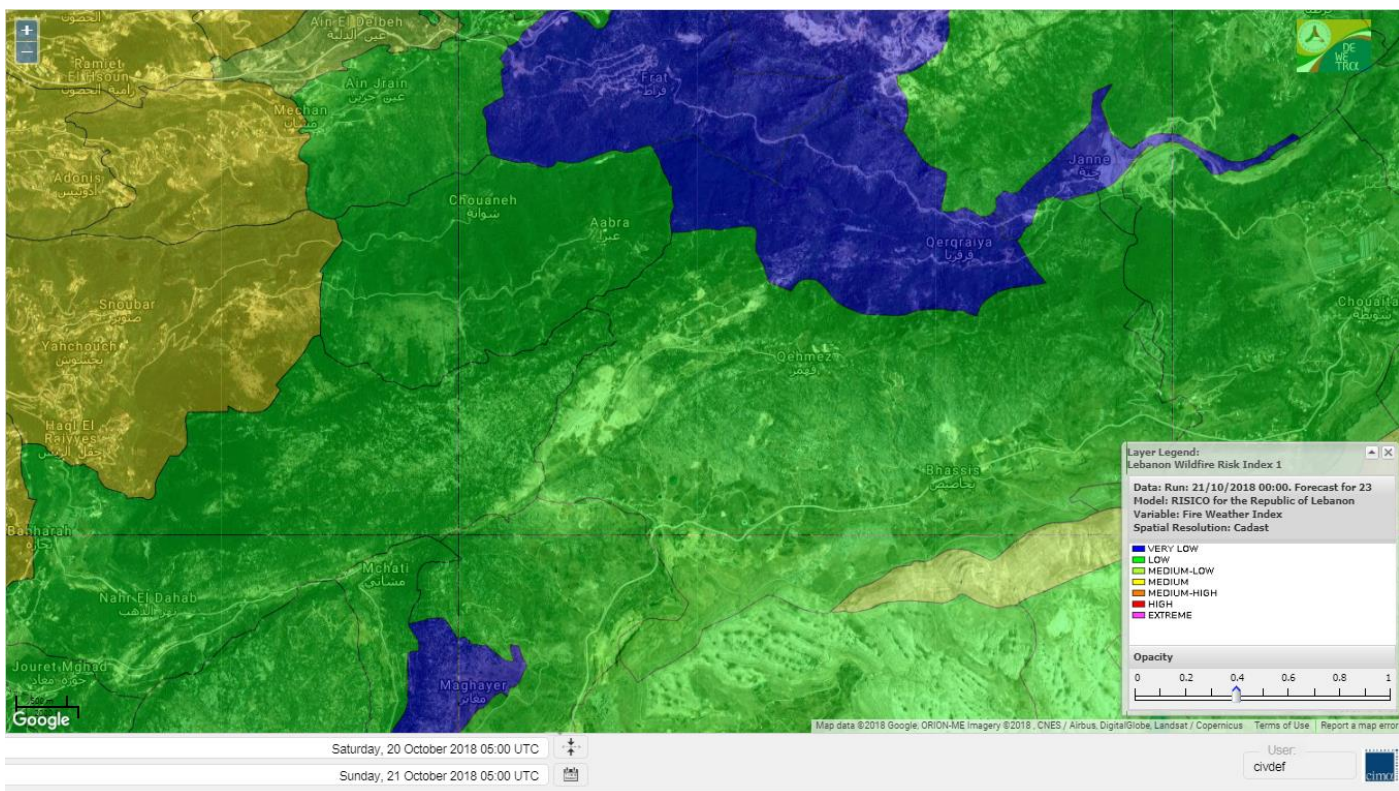

Jabal Moussa Reserve Forecast for 23 Oct 2018

Beirut, Lebanon

32° ACHRAFIEH, RIZK STATION | REPORT | CHANGE

TODAY HOURLY 10-DAY CALENDAR HISTORY WUNDERMAP

Customize

Nord

Koura

Municipality	21-Oct	22-Oct	23-Oct	Municipality	21-Oct	22-Oct	23-Oct	Municipality	21-Oct	22-Oct	23-Oct
Aaba	ML	MH	MH	Afsaddiq	ML	MH	MH	Ain Ekrine	ML	MH	MH
Amioun	ML	MH	MH	Anfeh	M	MH	MH	Badbhoun	ML	MH	MH
Barghoun	ML	MH	MH	Barsa	ML	MH	H	Batroumine	ML	MH	MH
Bdebba	ML	MH	MH	Bechmizine	ML	MH	MH	Bednaye El-Koura	ML	M	H
Bhabbouch El-Koura	L	M	MH	Bkeftine	ML	M	MH	Bnehran	L	M	MH
Bqaiia El-Koura	ML	M	MH	Bsarma	ML	M	MH	Btaaboura	ML	MH	MH
Bterram	ML	MH	MH	Btouratij	ML	MH	MH	Bziza	L	M	MH
Dar Beechtar	L	MH	H	Dar Chmezzine	ML	MH	MH	Deddeh	ML	MH	MH
Deir El-Balamand	L	M	MH	Fih	ML	MH	MH	Hraiche	M	MH	MH
Ijdaabrine	L	M	MH	Kaftoun	ML	M	MH	Kefraya El-Koura	ML	MH	MH
Kfarakka	ML	M	MH	Kfarhata	ML	M	MH	Kfarhazir	ML	MH	MH
Kfarkahel	ML	MH	MH	Kfarsaroun	ML	M	MH	Kosba	ML	M	MH
Mejdel el-Koura	L	M	MH	Nakhle	ML	MH	MH	Qalhat	L	M	MH
Ras Masqa	ML	MH	MH	Rechdibbine	ML	M	M	Zakroun	M	MH	MH
Zgharta El-Mtaouile	L	M	MH								