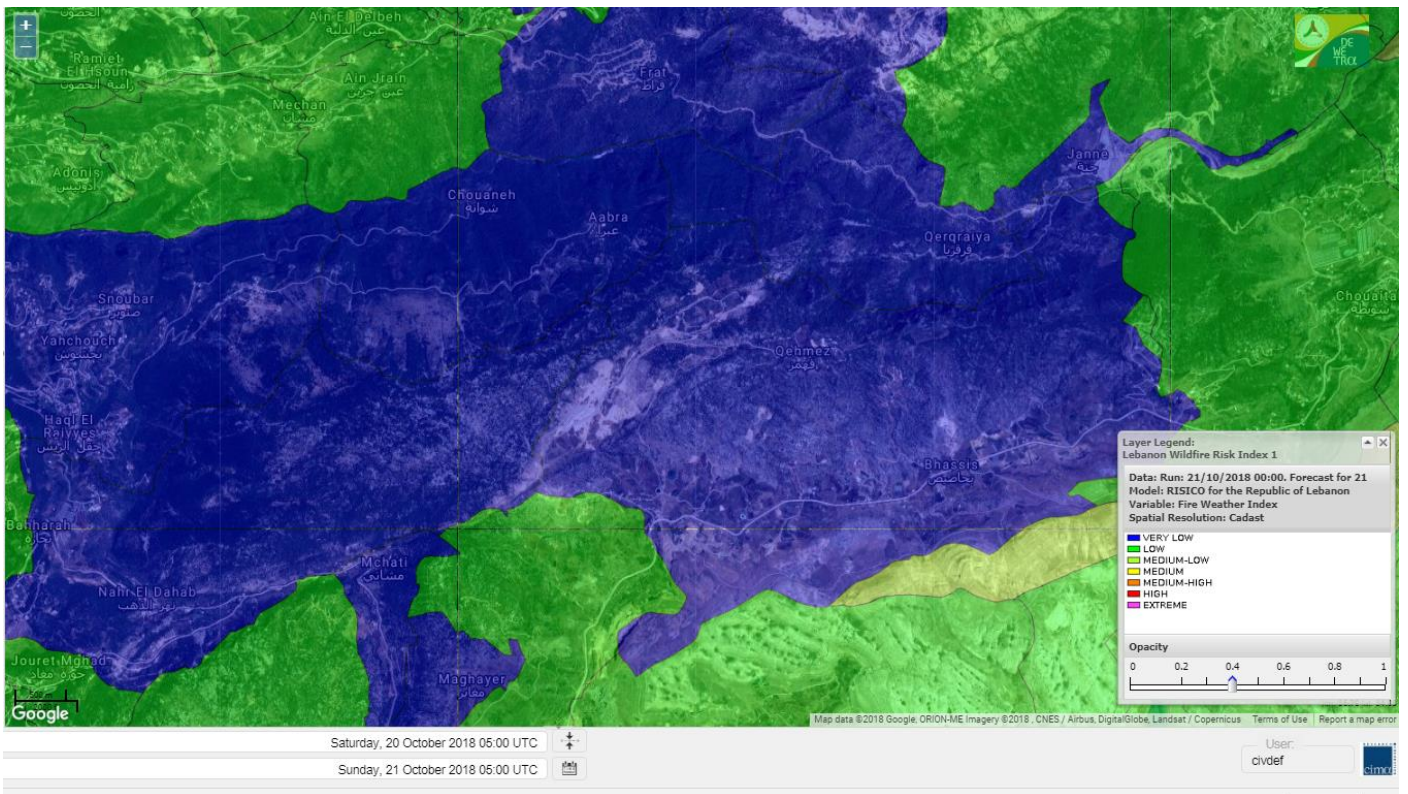

Jabal Moussa Reserve Forecast for 21 Oct 2018