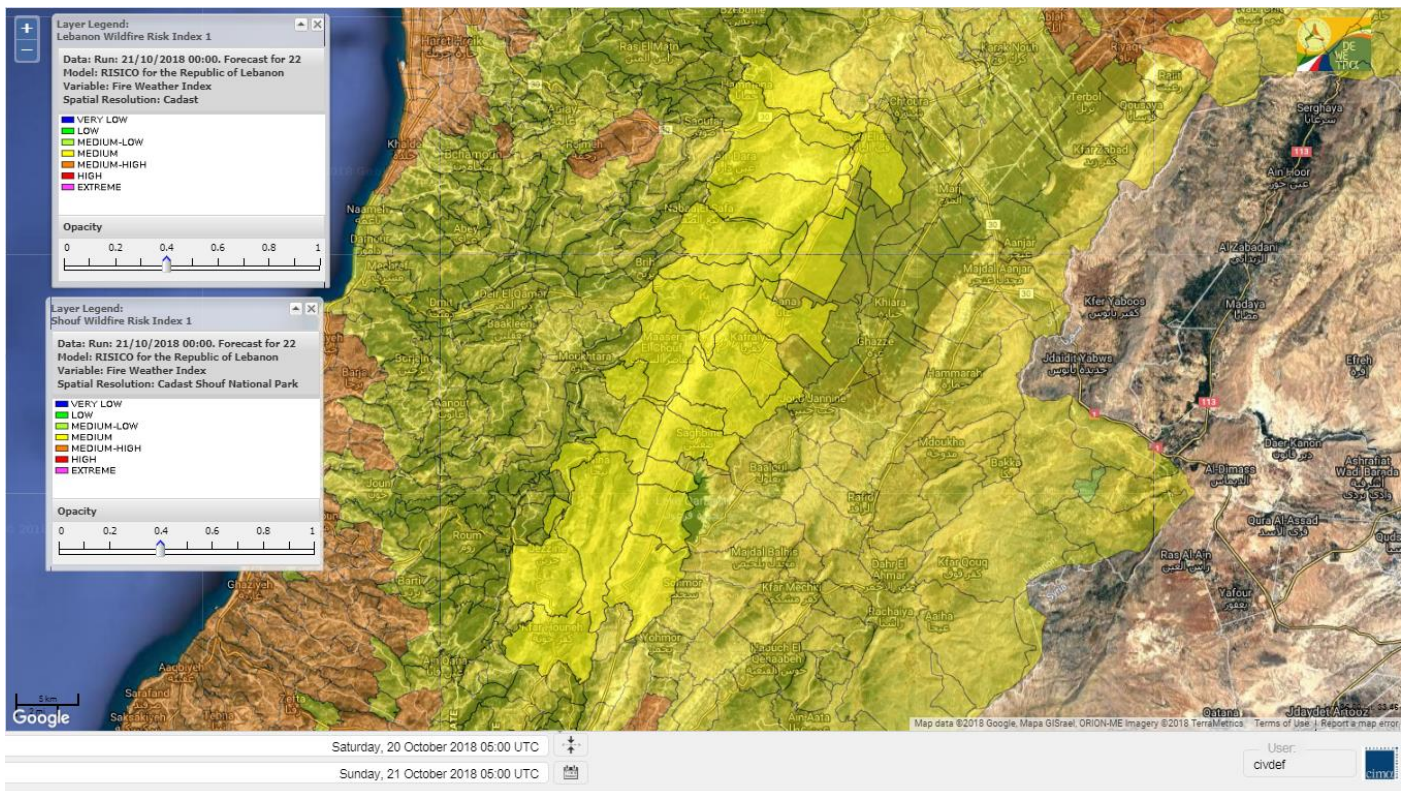

Shouf Biosphere Reserve Forecast for 22 Oct 2018