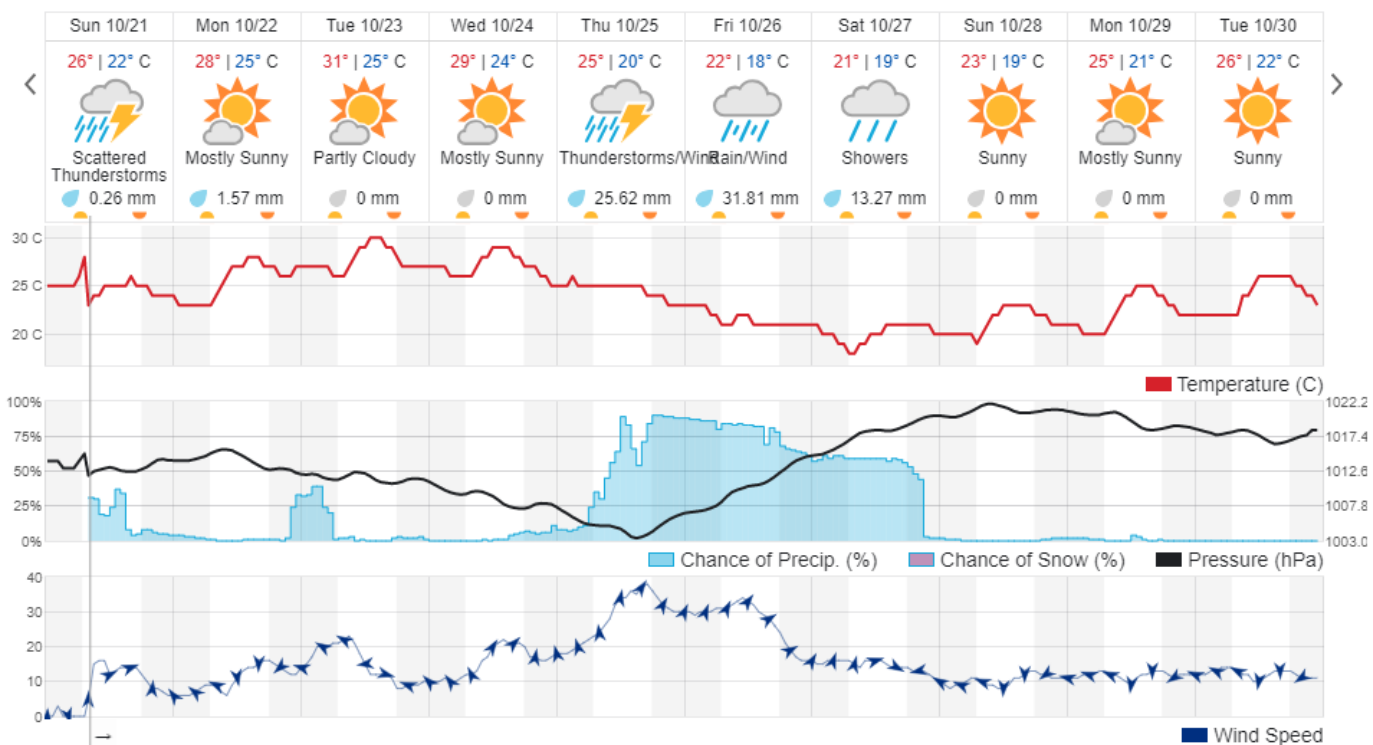

Jabal Moussa Reserve Forecast for 23 Oct 2018

Beirut, Lebanon

32° ACHRAFIEH, RIZK STATION | REPORT | CHANGE

TODAY HOURLY 10-DAY CALENDAR HISTORY WUNDERMAP

Customize

Nord

Koura

Municipality	21-Oct	22-Oct	23-Oct	Municipality	21-Oct	22-Oct	23-Oct	Municipality	21-Oct	22-Oct	23-Oct
Aaba	ML	MH	MH	Afsaddiq	ML	MH	MH	Ain Ekrine	ML	MH	MH
Amioun	ML	MH	MH	Anfeh	M	MH	MH	Badbhoun	ML	MH	MH
Barghoun	ML	MH	MH	Barsa	ML	MH	H	Batroumine	ML	MH	MH
Bdebba	ML	MH	MH	Bechmizine	ML	MH	MH	Bednaye El-Koura	ML	M	H
Bhabbouch El-Koura	L	M	MH	Bkeftine	ML	M	MH	Bnehran	L	M	MH
Bqaiia El-Koura	ML	M	MH	Bsarma	ML	M	MH	Btaaboura	ML	MH	MH
Bterram	ML	MH	MH	Btouratij	ML	MH	MH	Bziza	L	M	MH
Dar Beechtar	L	MH	H	Dar Chmezzine	ML	MH	MH	Deddeh	ML	MH	MH
Deir El-Balamand	L	M	MH	Fih	ML	MH	MH	Hraiche	M	MH	MH
Ijdaabrine	L	M	MH	Kaftoun	ML	M	MH	Kefraya El-Koura	ML	MH	MH
Kfarakka	ML	M	MH	Kfarhata	ML	M	MH	Kfarhazir	ML	MH	MH
Kfarkahel	ML	MH	MH	Kfarsaroun	ML	M	MH	Kosba	ML	M	MH
Mejdel el-Koura	L	M	MH	Nakhle	ML	MH	MH	Qalhat	L	M	MH
Ras Masqa	ML	MH	MH	Rechdibbine	ML	M	M	Zakroun	M	MH	MH
Zgharta El-Mtaouile	L	M	MH								