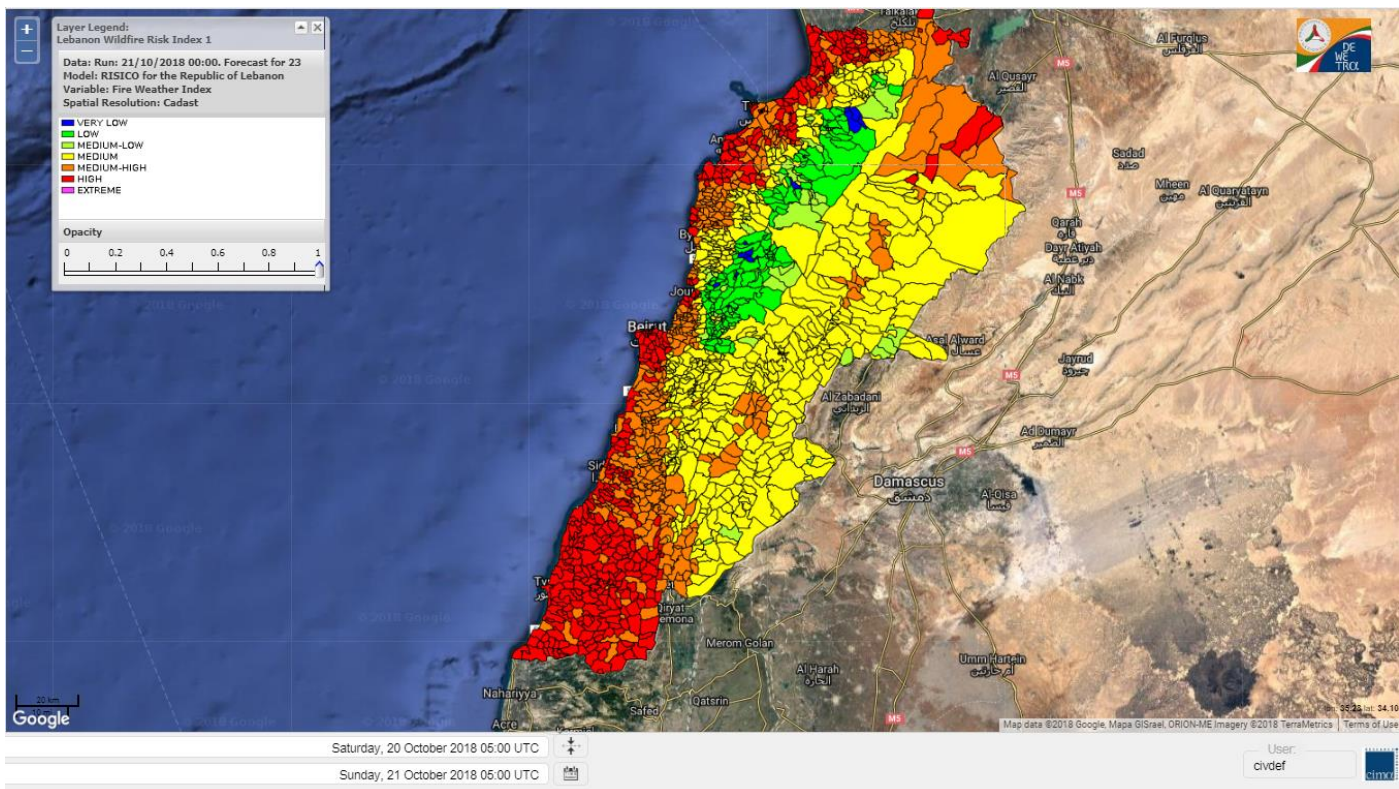

Lebanon for 23 Oct 2018