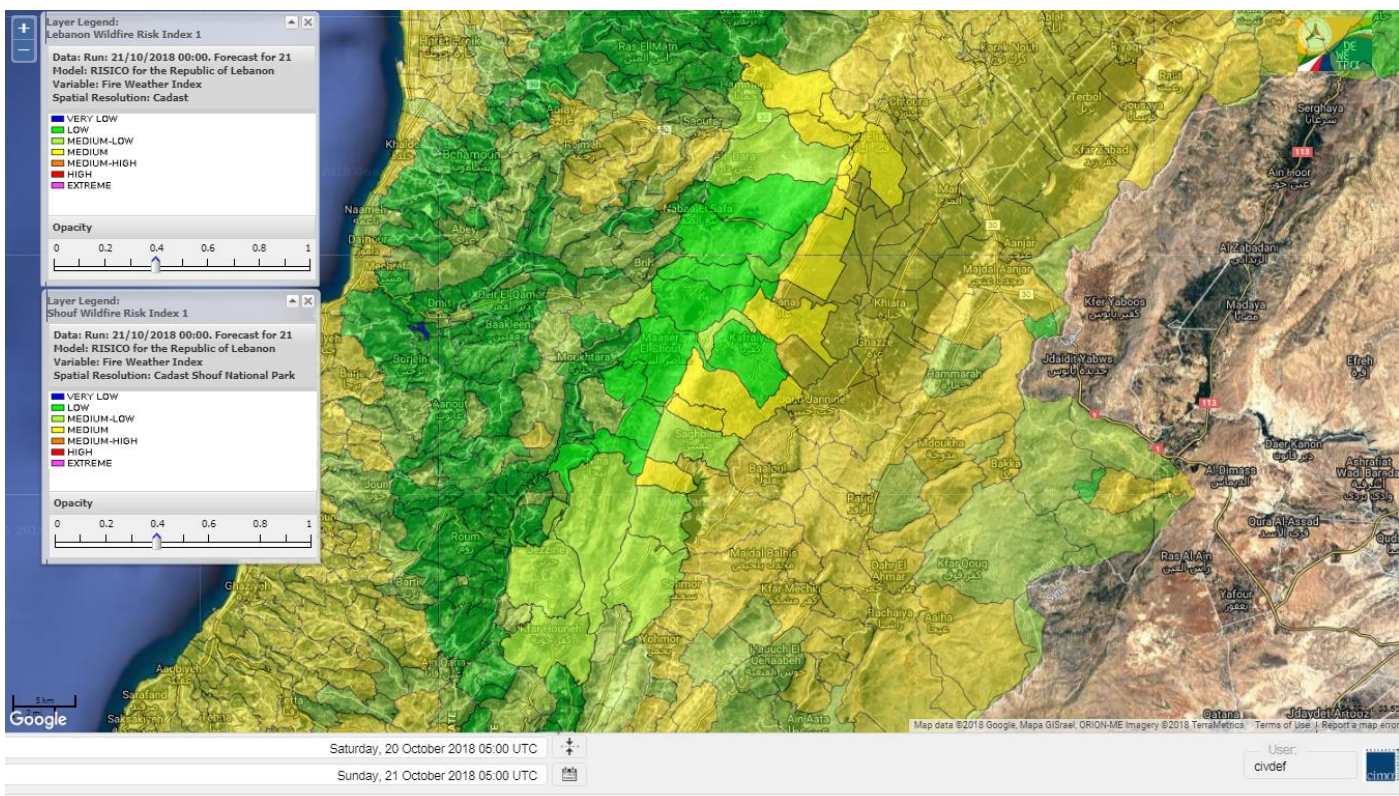

Shouf Biosphere Reserve Forecast for 21 Oct 2018