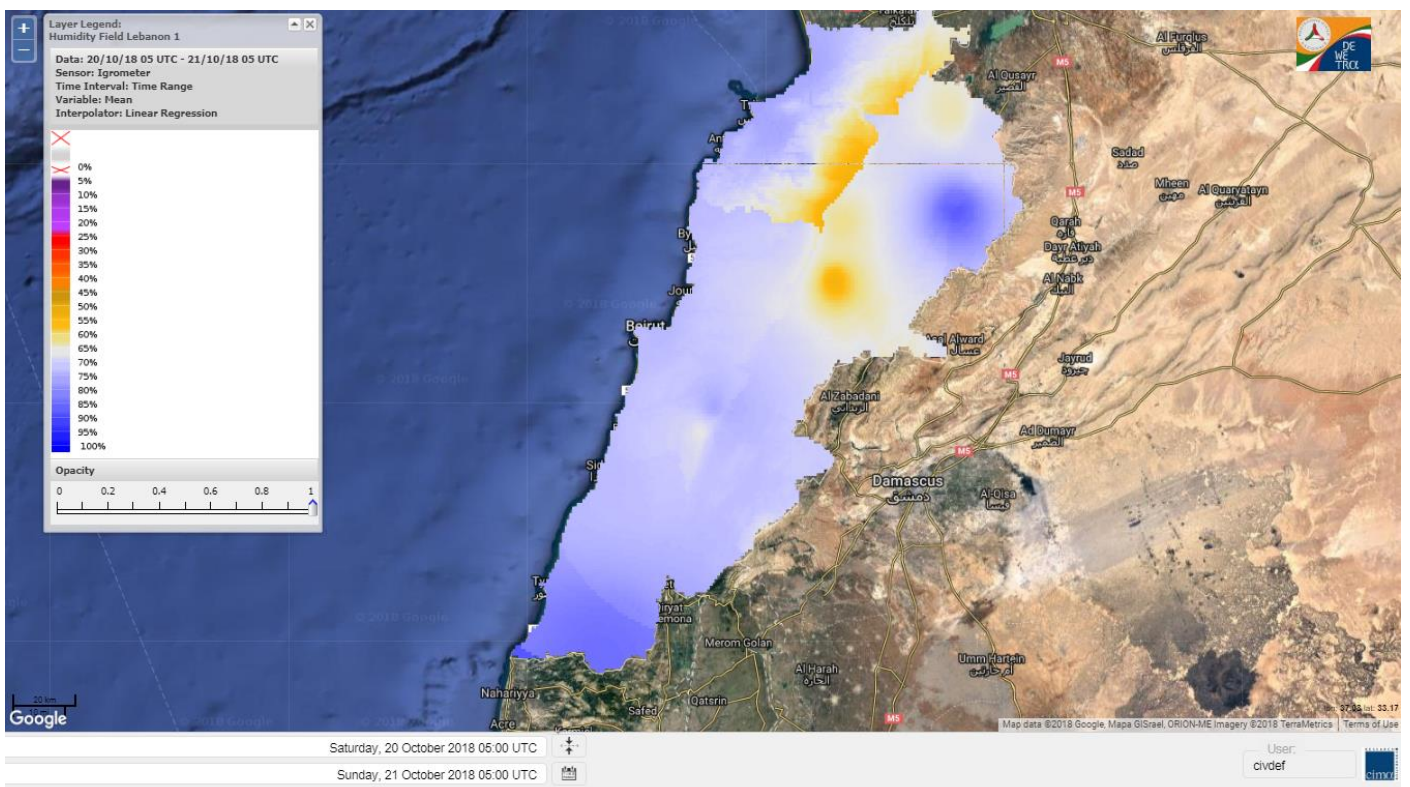

Lebanon humidity for 21 Oct 2018