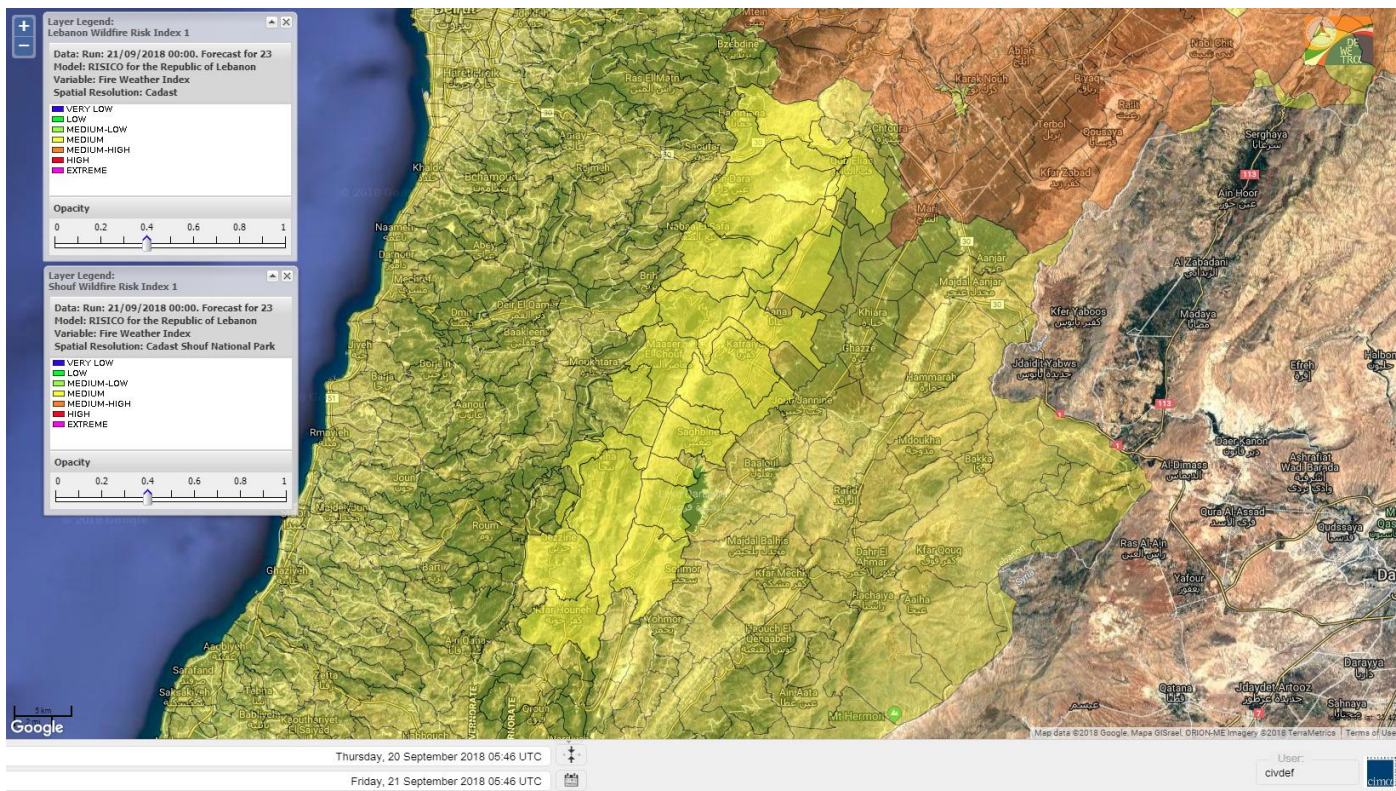

Shouf Biosphere Reserve Forecast for 23 SEP 2018