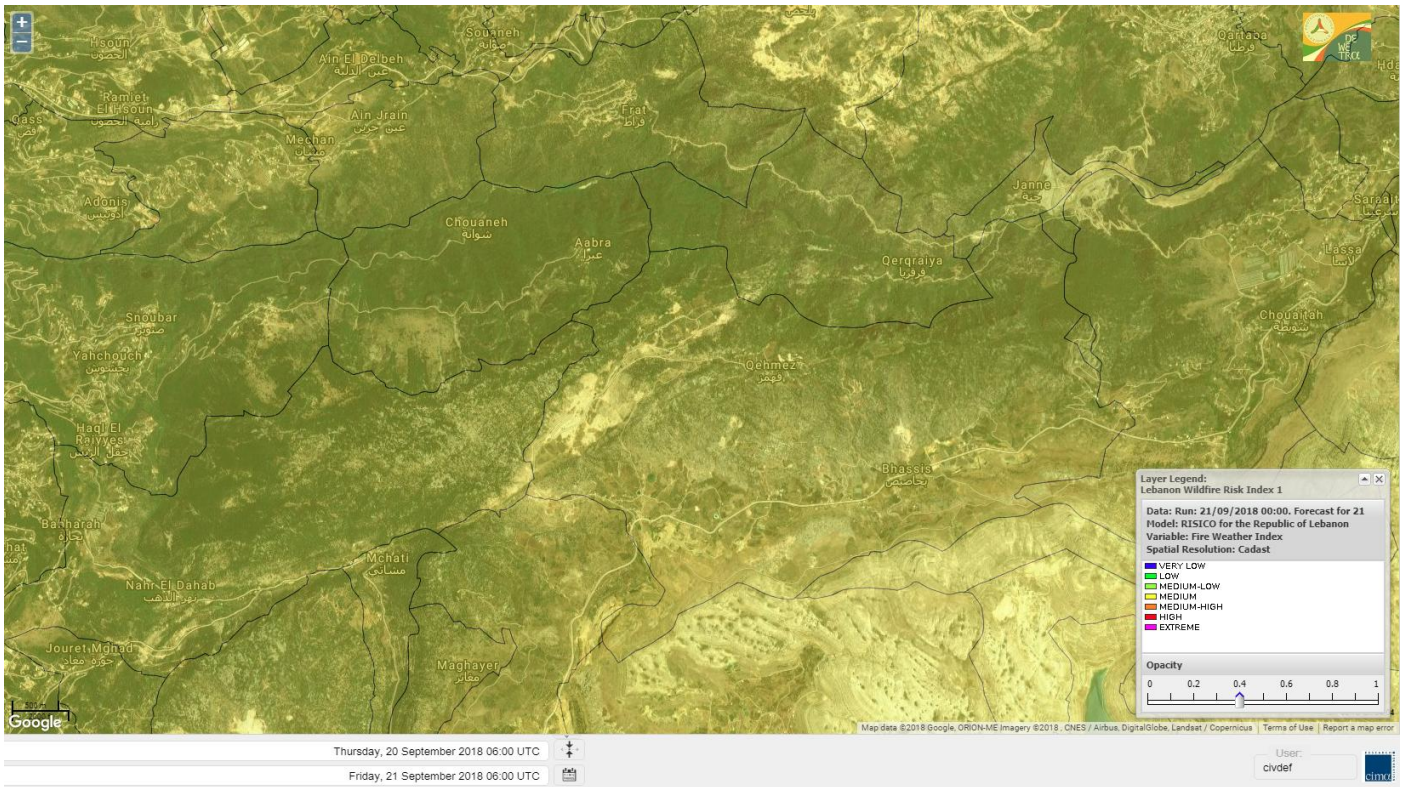

Shouf Biosphere Reserve Forecast for 21 SEP 2018

Shouf Biosphere Reserve Forecast for 22 SEP 2018

Shouf Biosphere Reserve Forecast for 23 SEP 2018

Jabal Moussa Reserve Forecast for 21 SEP 2018

Jabal Moussa Reserve Forecast for 22 SEP 2018