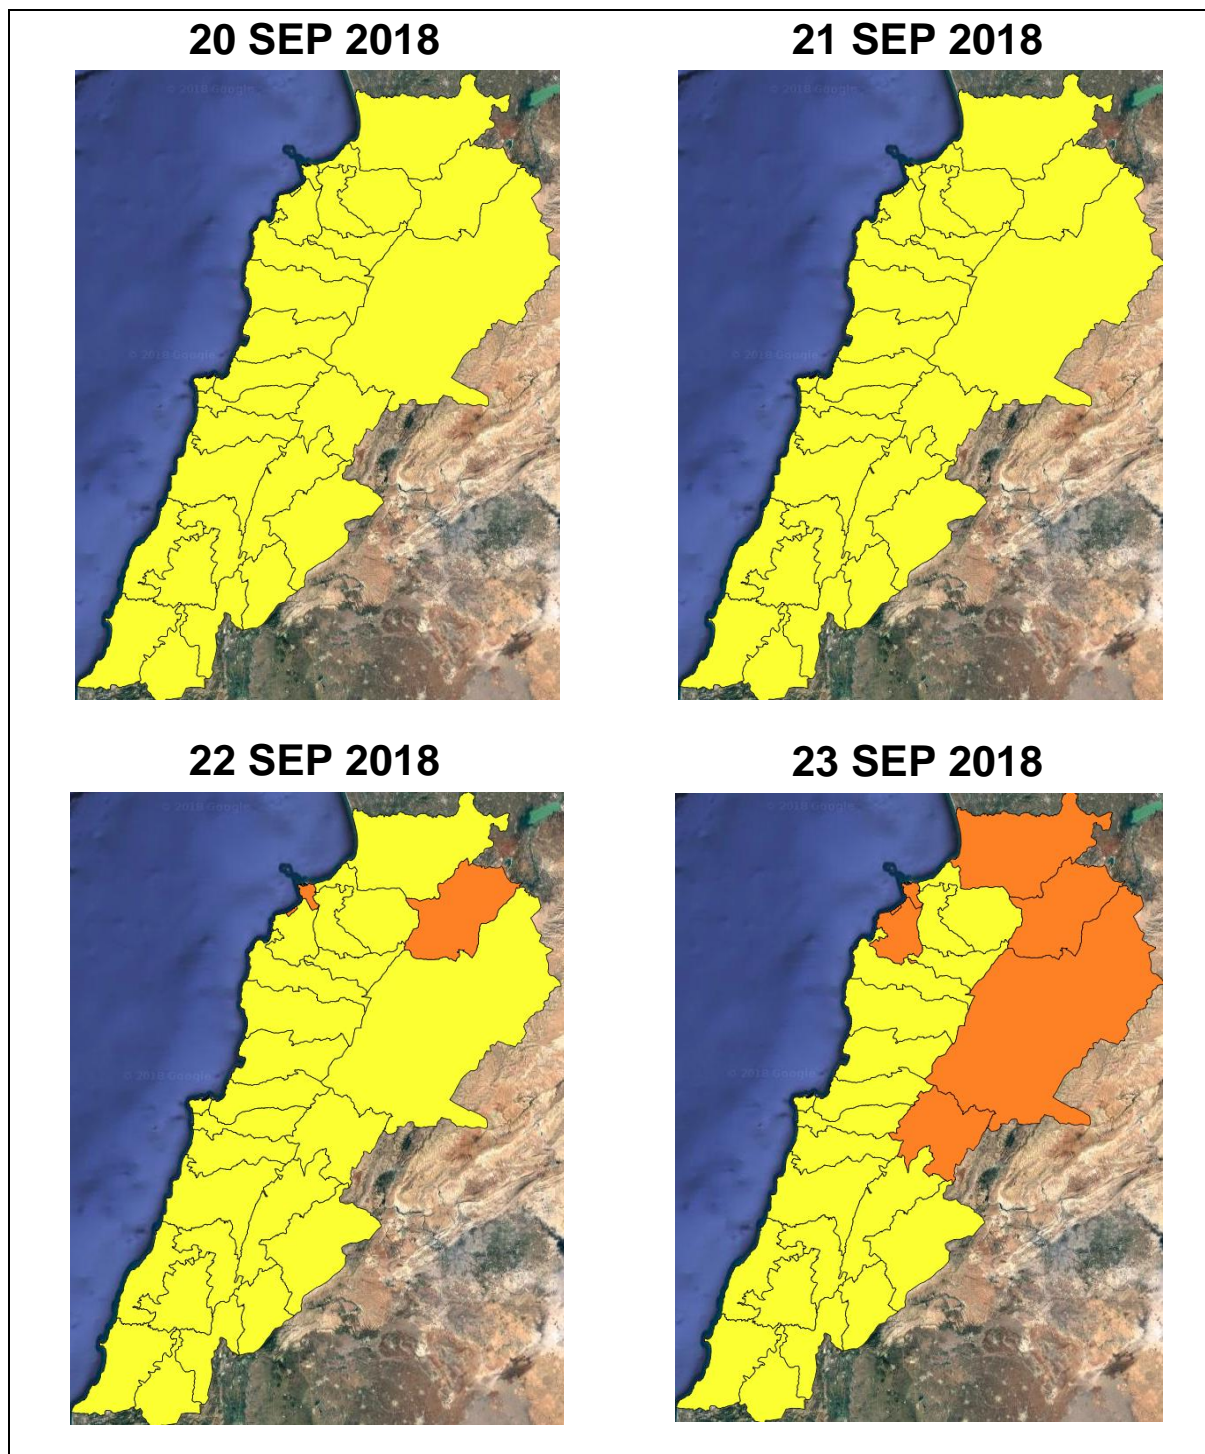

FIRE RISK INDEX

Layer Legend:
Lebanon Wildfire Risk Index 1

Data: Run: 21/09/2018 00:00. Forecast for 21
Model: RISICO for the Republic of Lebanon
Variable: Fire Weather Index
Spatial Resolution: Caza

- VERY LOW
- LOW
- MEDIUM-LOW
- MEDIUM
- MEDIUM-HIGH
- HIGH
- EXTREME