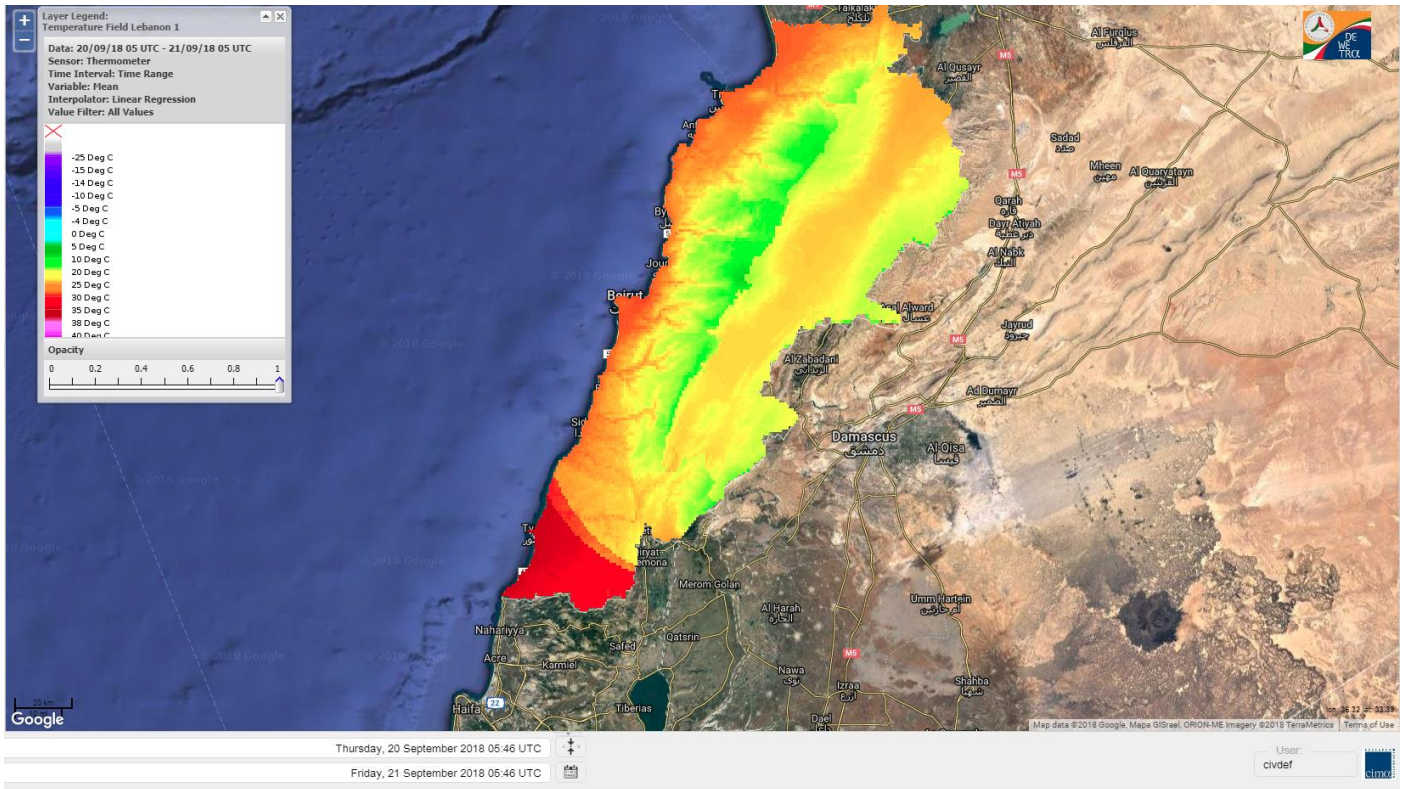

Lebanon temperature for Lebanon 21 SEP 2018