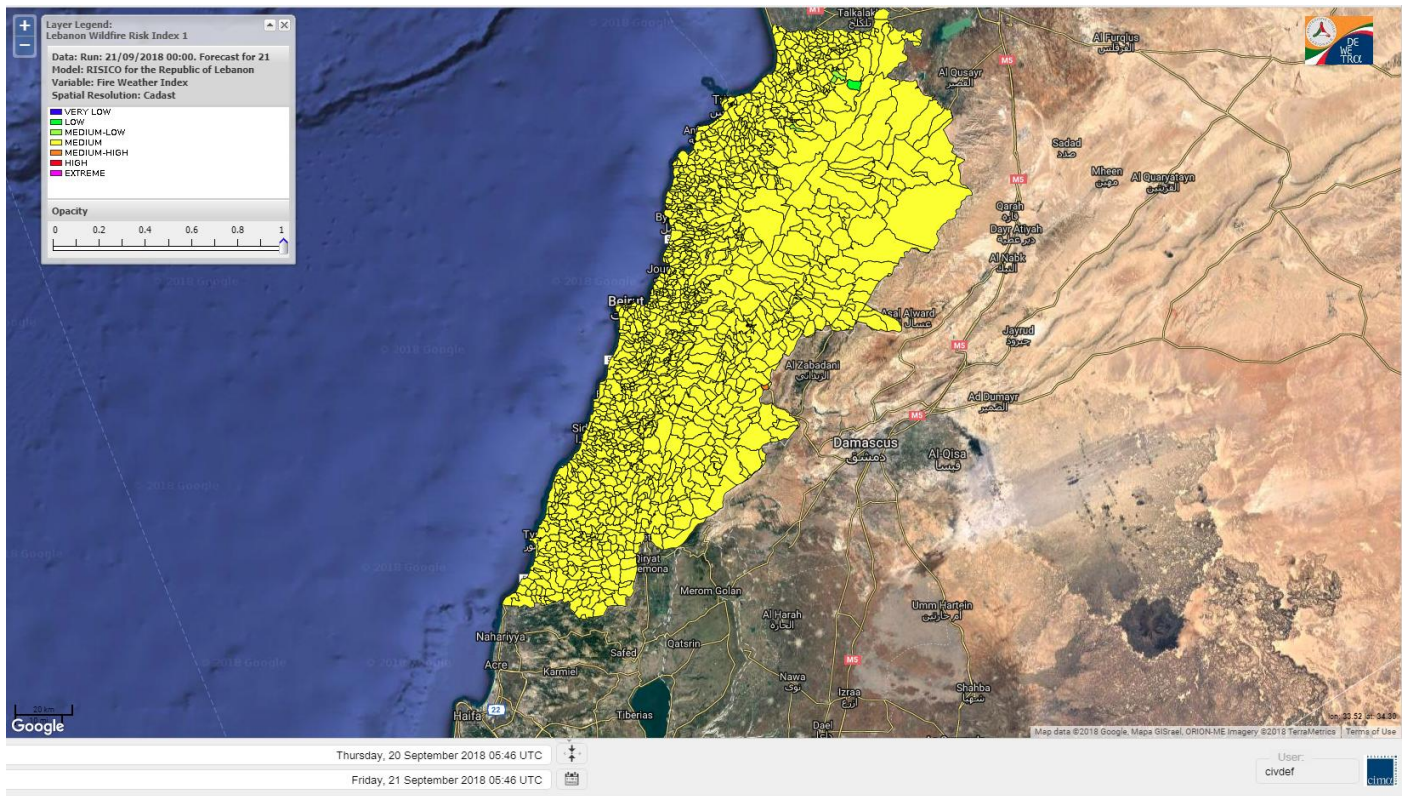

Lebanon for 21 SEP 2018