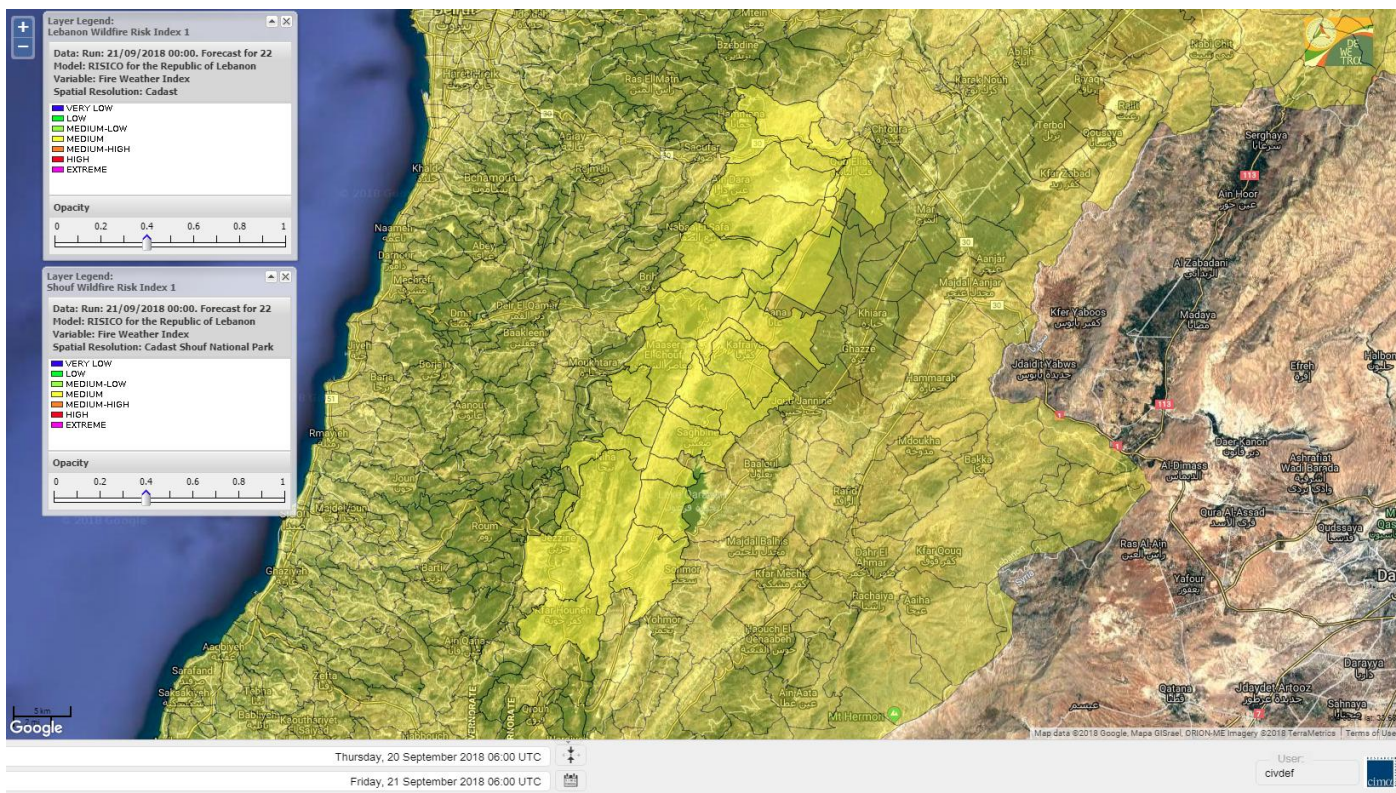

Shouf Biosphere Reserve Forecast for 22 SEP 2018