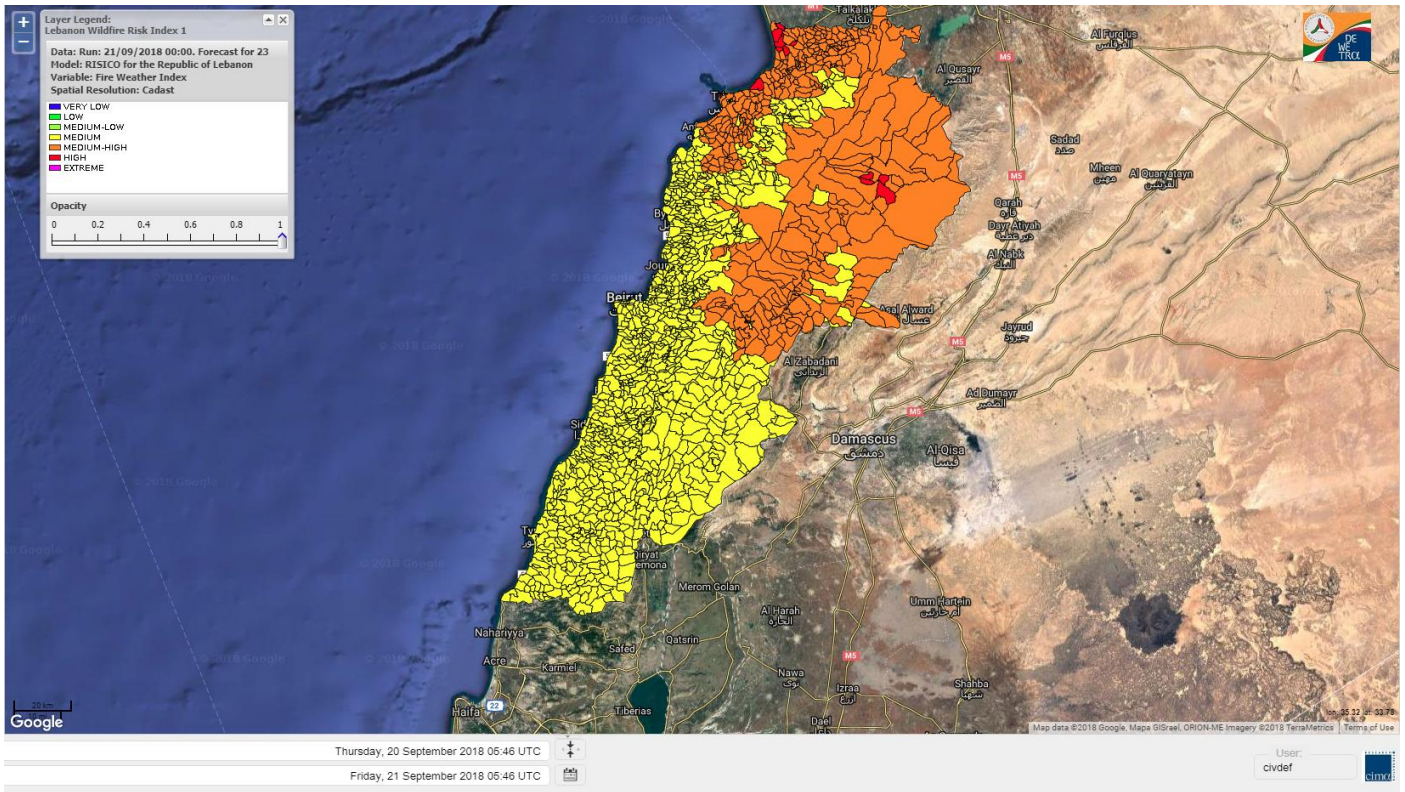

Lebanon for 23 SEP 2018