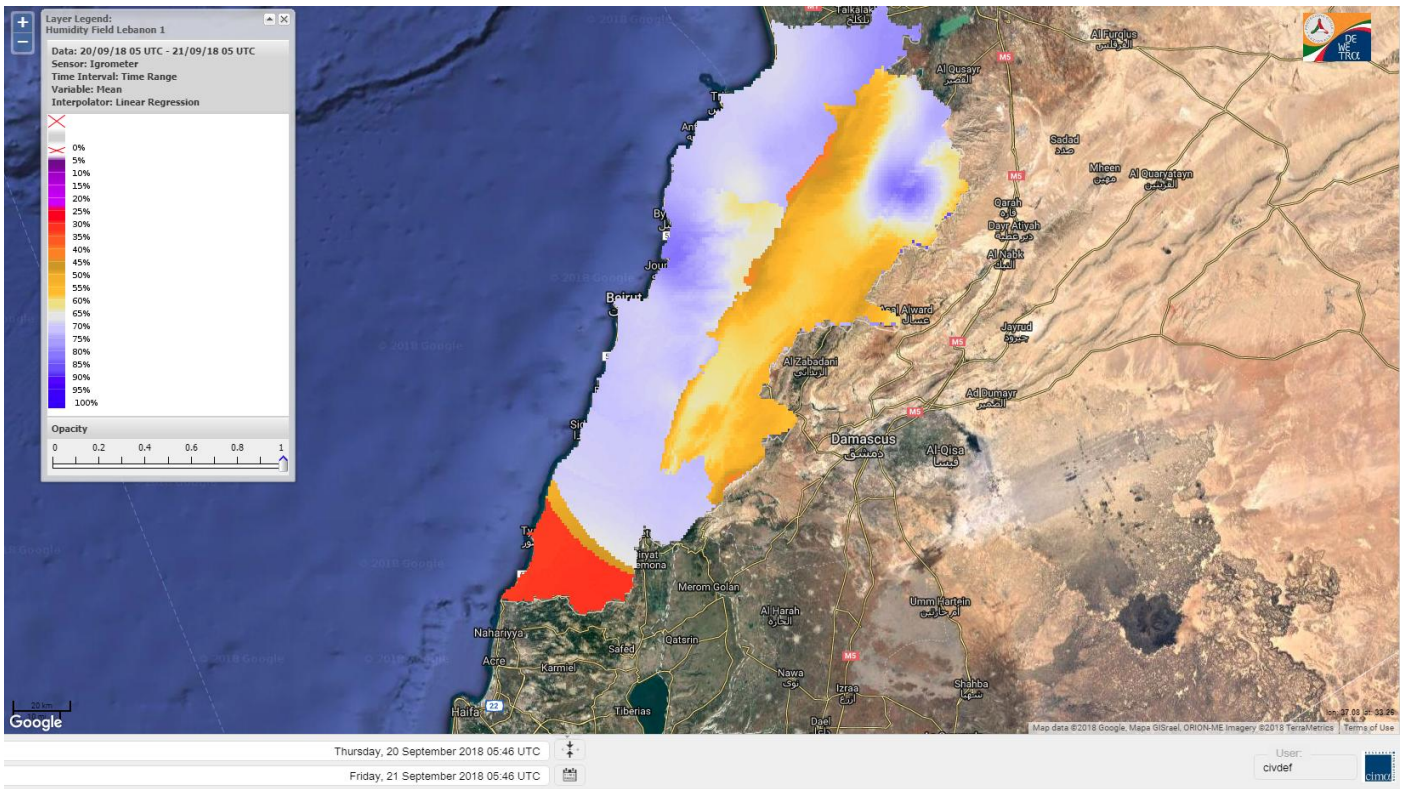

Lebanon humidity for Lebanon 21 SEP 2018