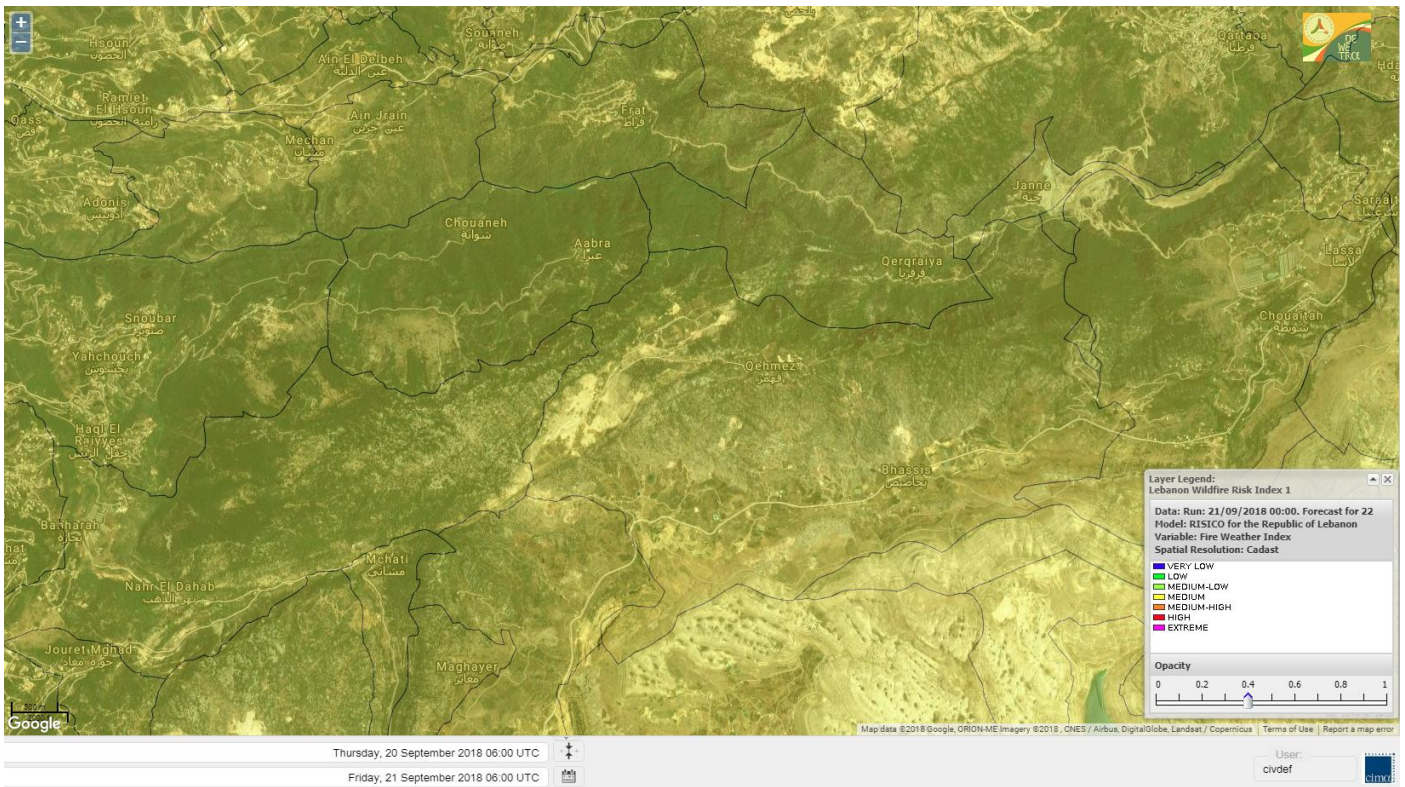

Shouf Biosphere Reserve Forecast for 21 SEP 2018

Shouf Biosphere Reserve Forecast for 22 SEP 2018

Shouf Biosphere Reserve Forecast for 23 SEP 2018

Jabal Moussa Reserve Forecast for 21 SEP 2018

Jabal Moussa Reserve Forecast for 22 SEP 2018