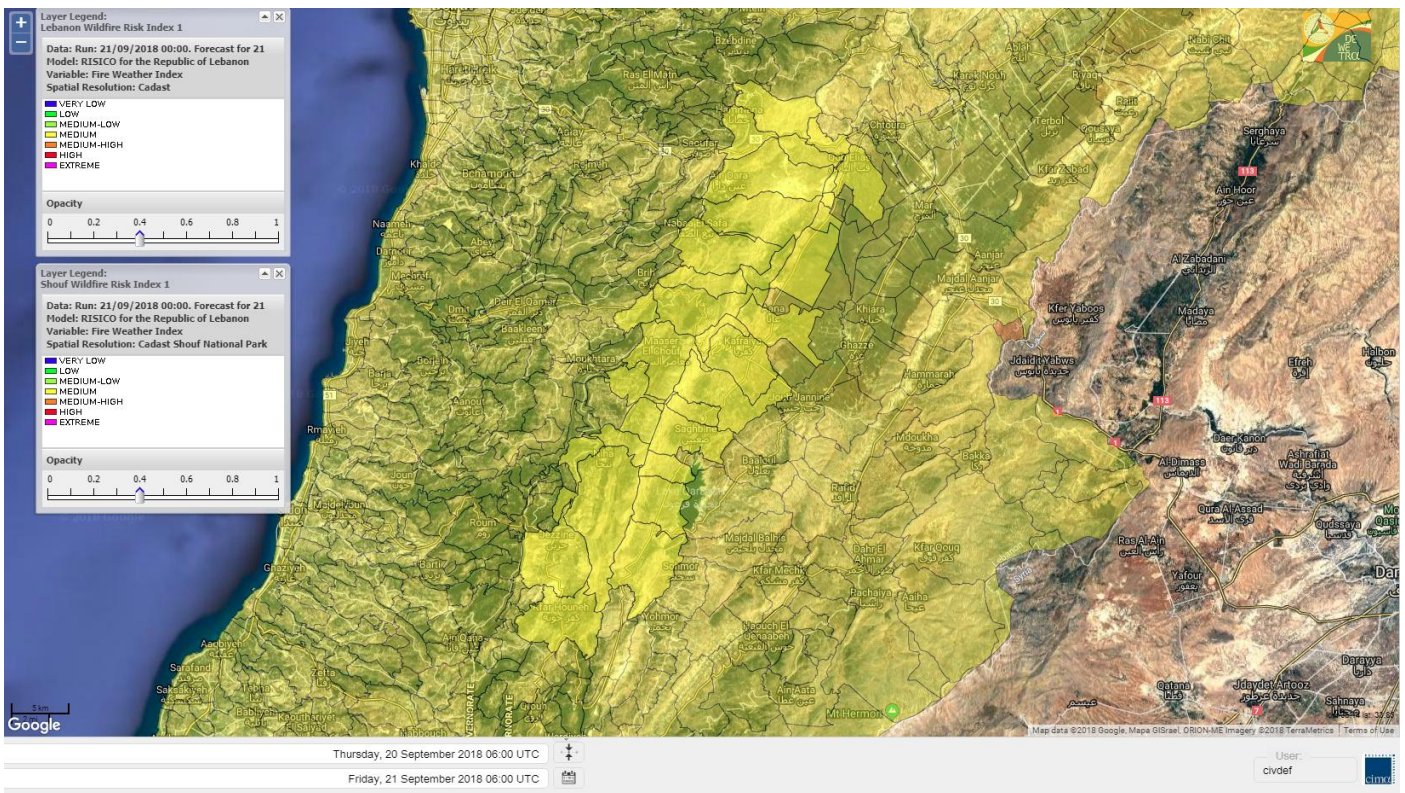

Shouf Biosphere Reserve Forecast for 21 SEP 2018