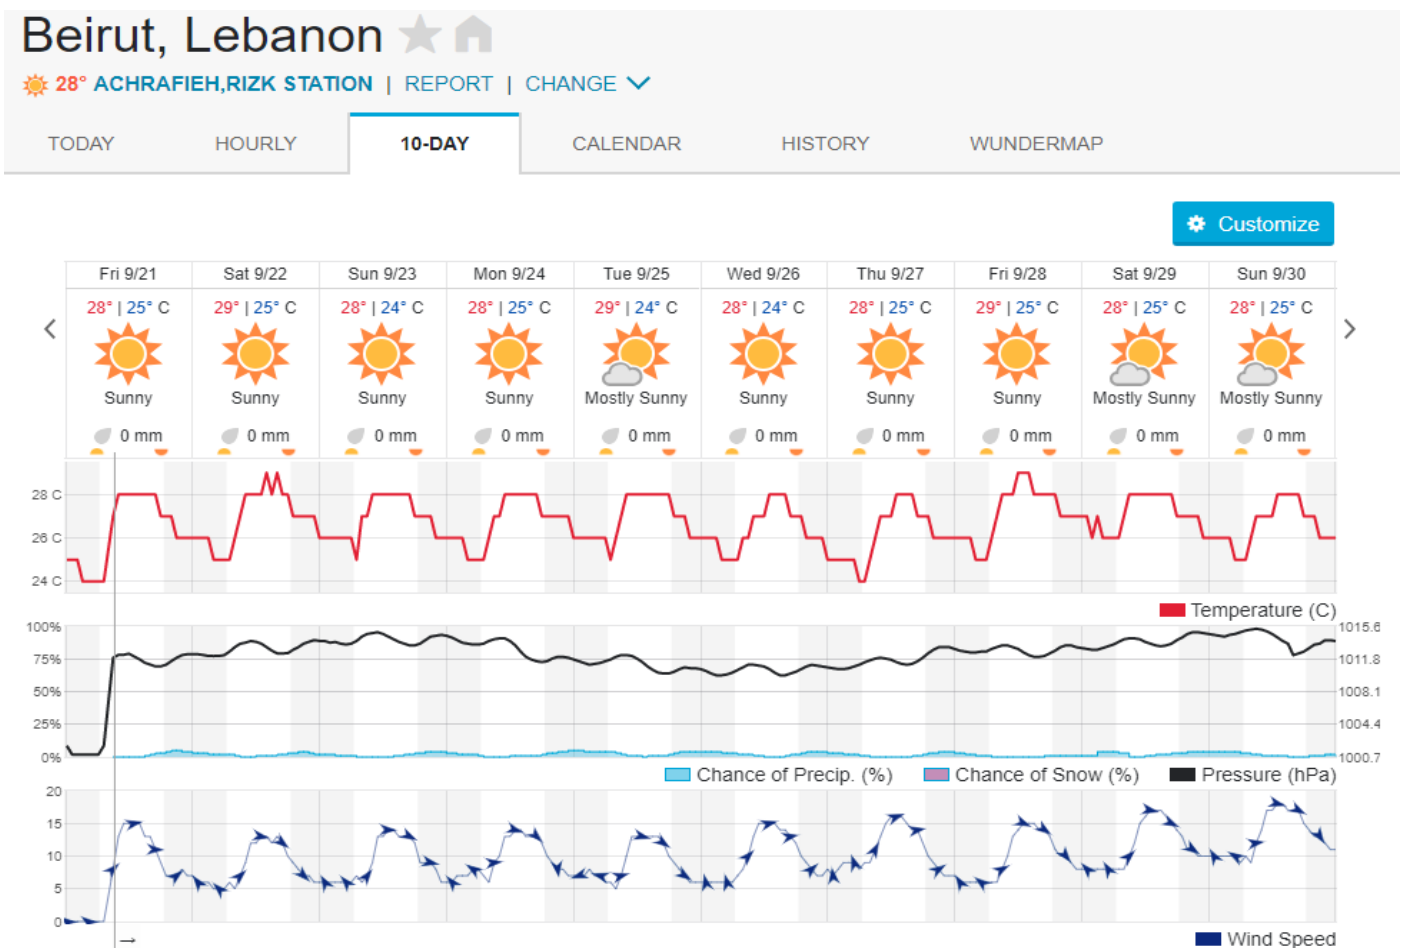

Jabal Moussa Reserve Forecast for 23 SEP 2018