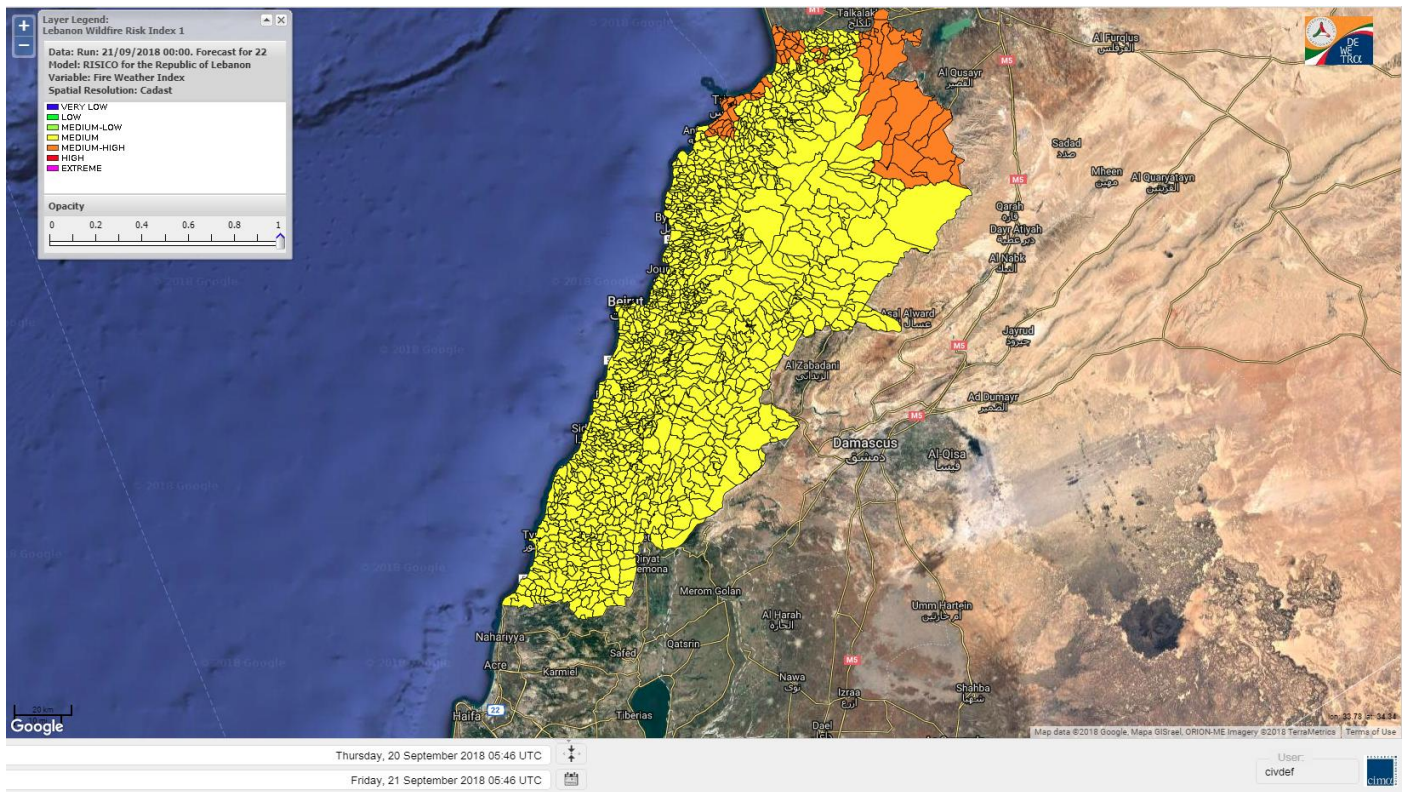

Lebanon for 22 SEP 2018