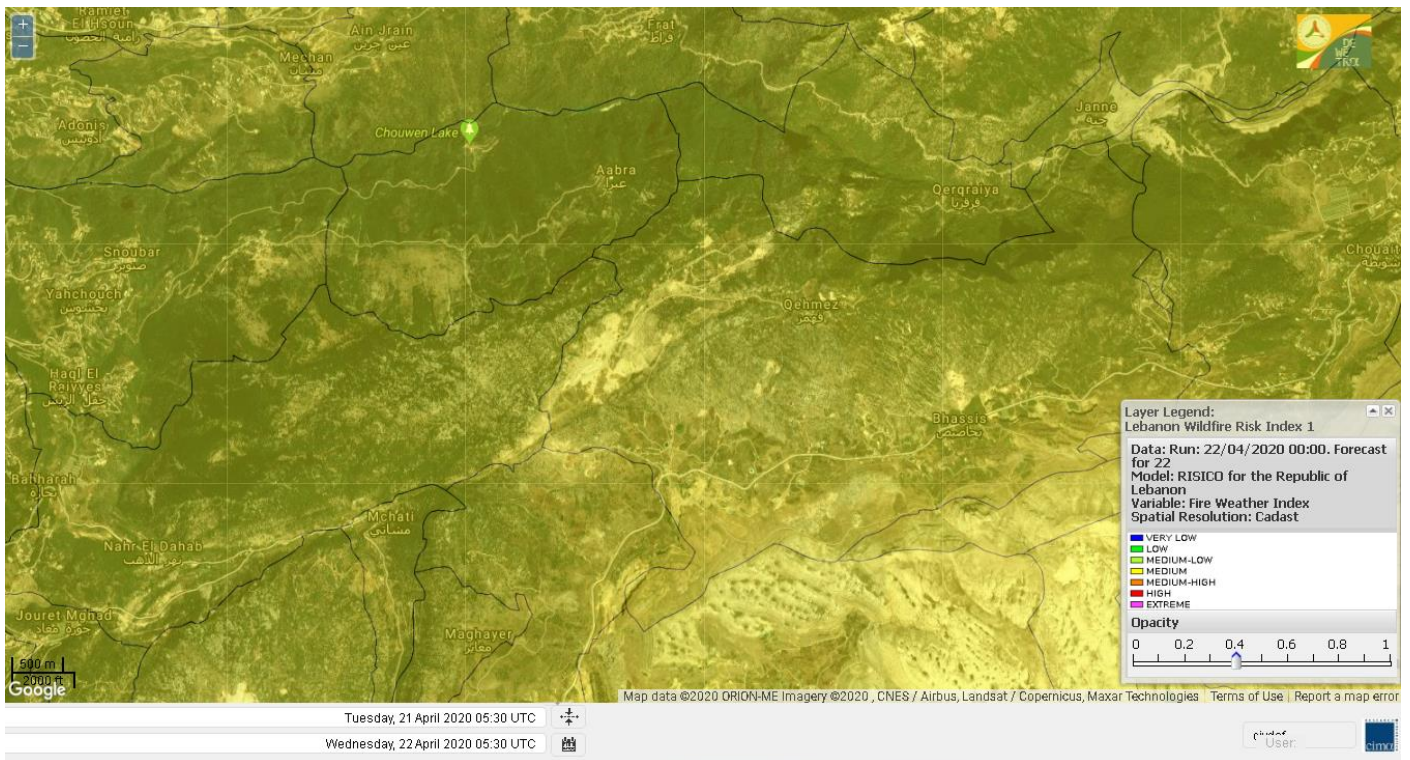

Jabal Moussa Reserve Forecast for 22 April 2020