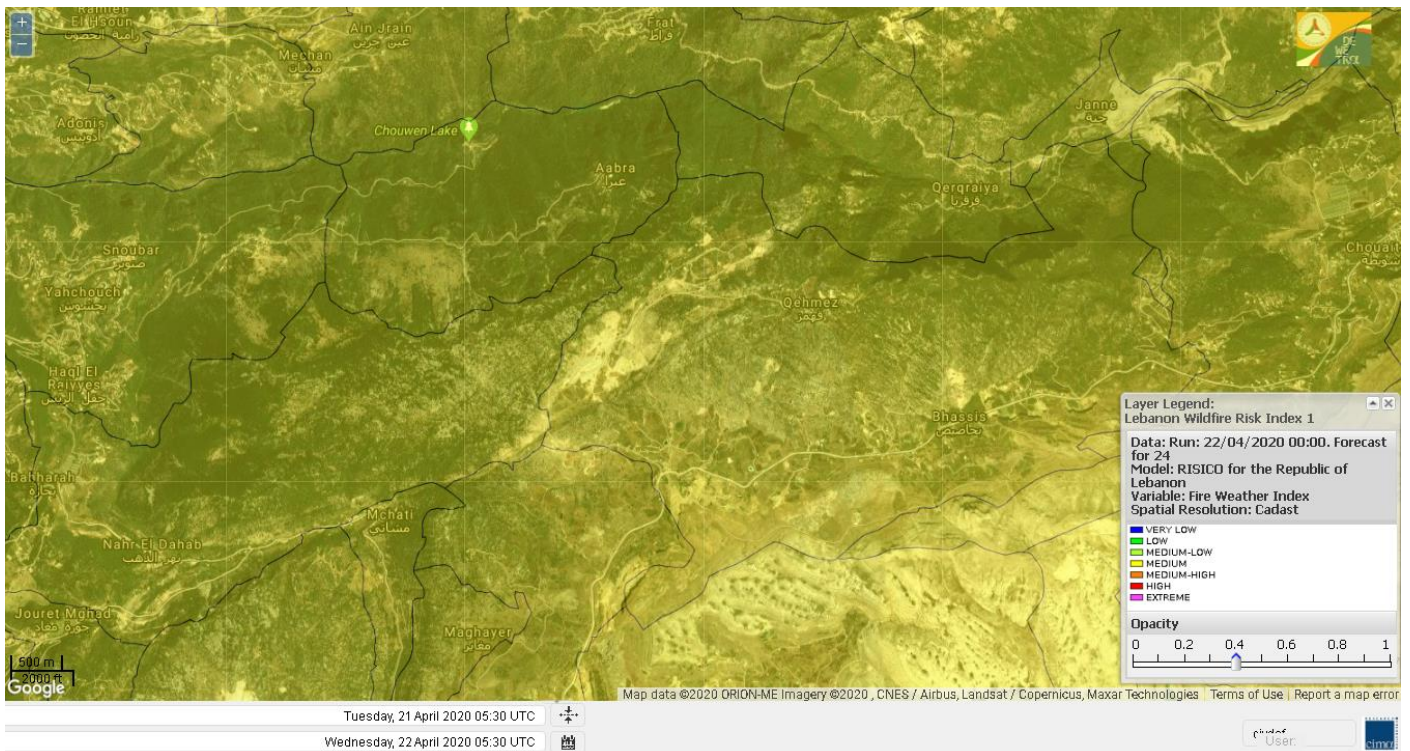

Jabal Moussa Reserve Forecast for 24 April 2020