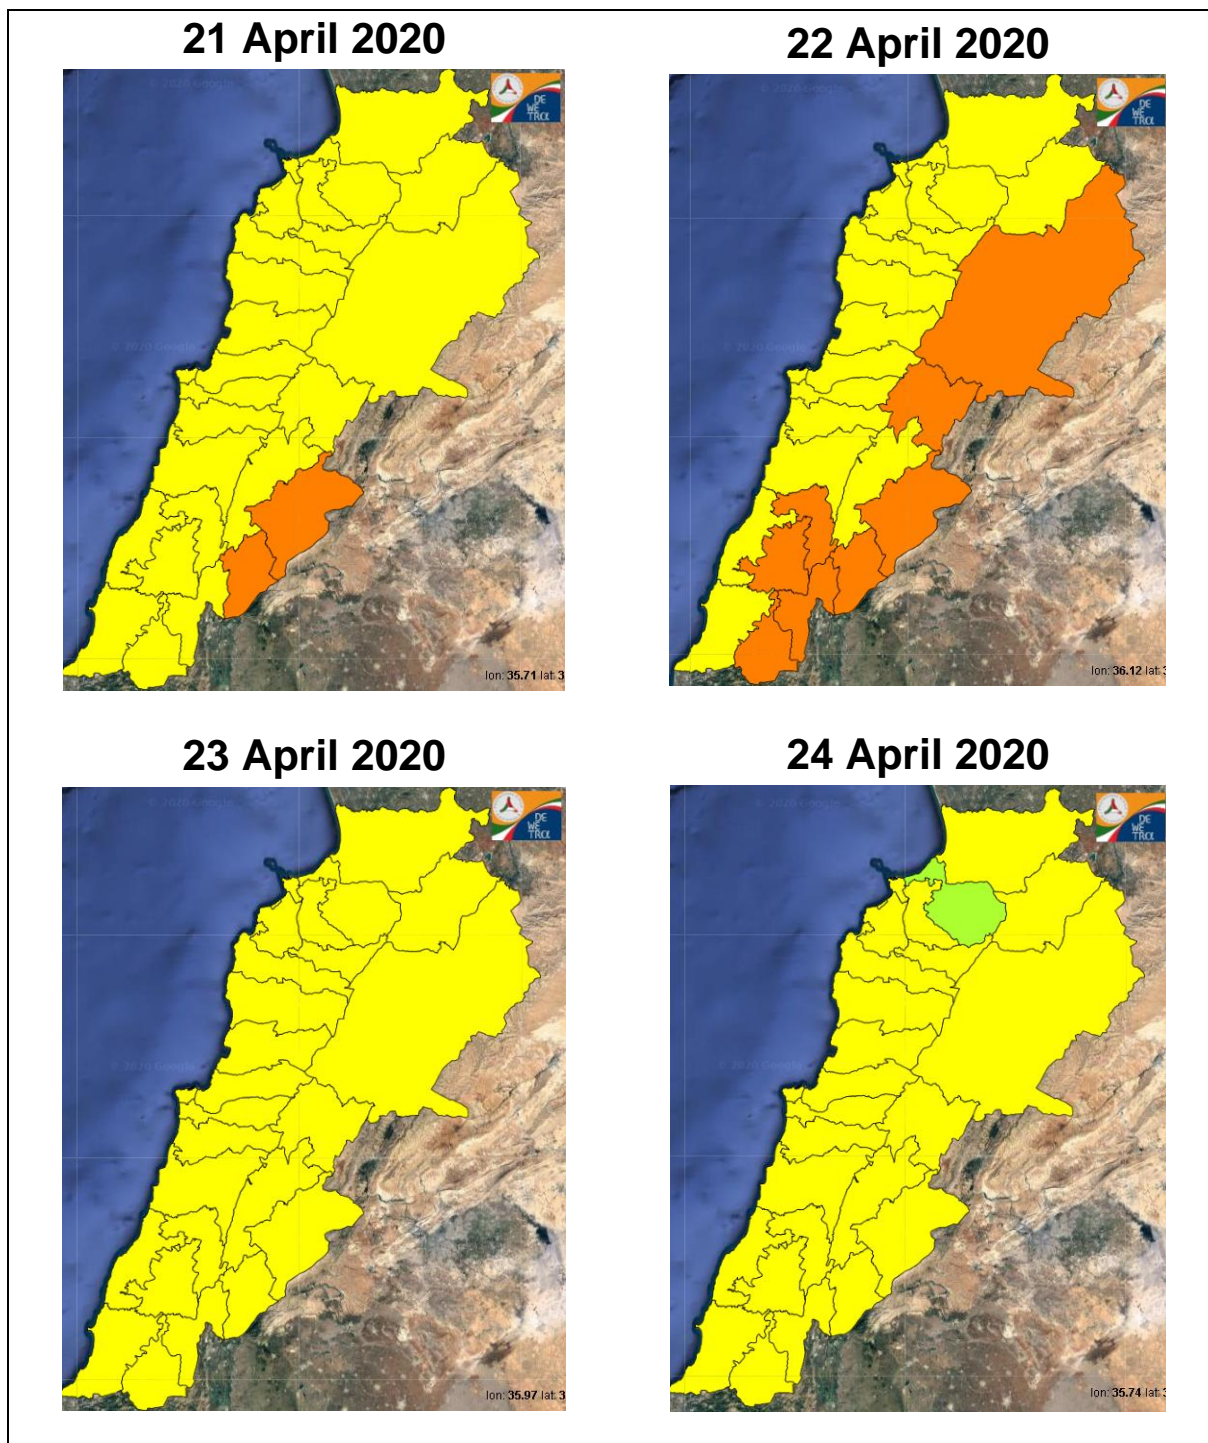

FIRE RISK INDEX

Layer Legend:
Lebanon Wildfire Risk Index 1

Data: Run: 22/04/2020 00:00. Forecast for 22
Model: RISICO for the Republic of Lebanon
Variable: Fire Weather Index
Spatial Resolution: Caza

- VERY LOW
- LOW
- MEDIUM-LOW
- MEDIUM
- MEDIUM-HIGH
- HIGH
- EXTREME