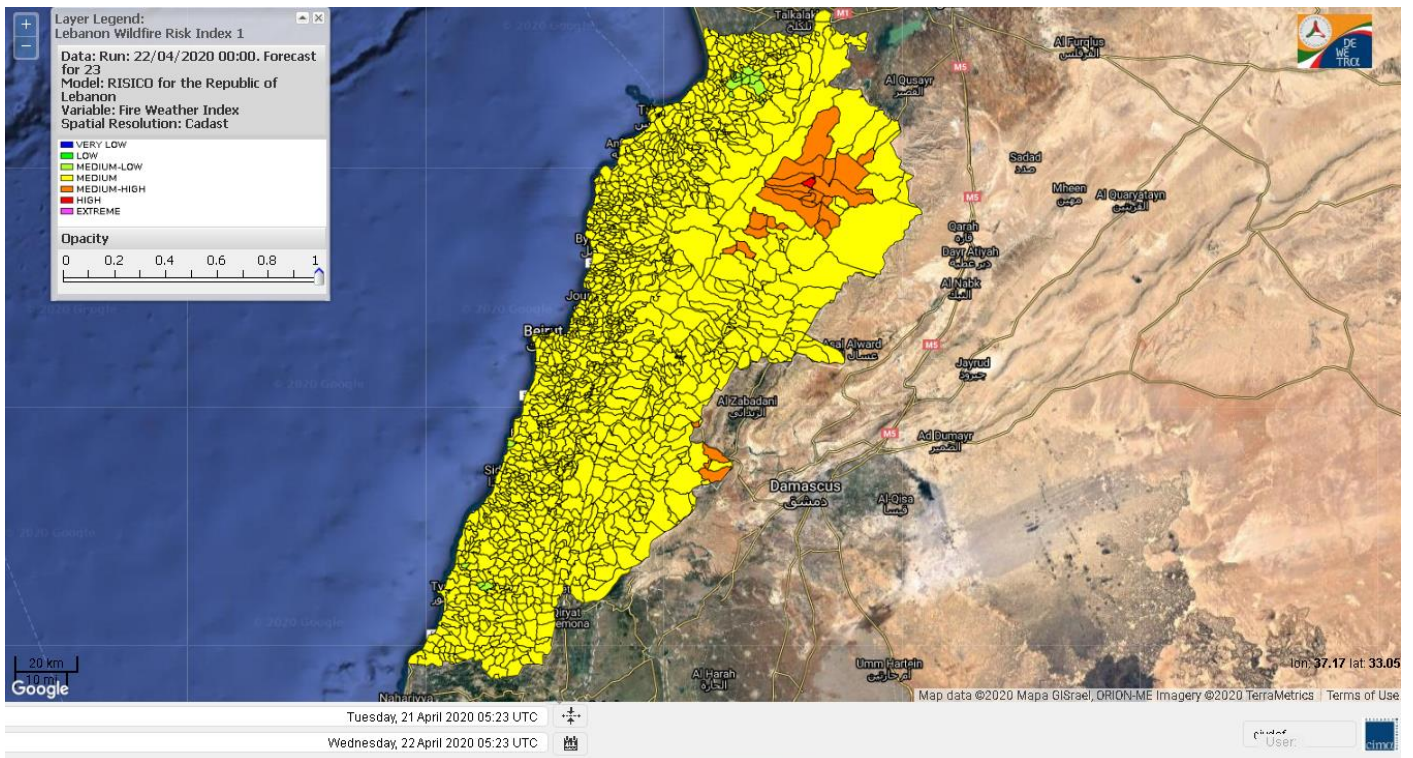

Lebanon for 23 April 2020