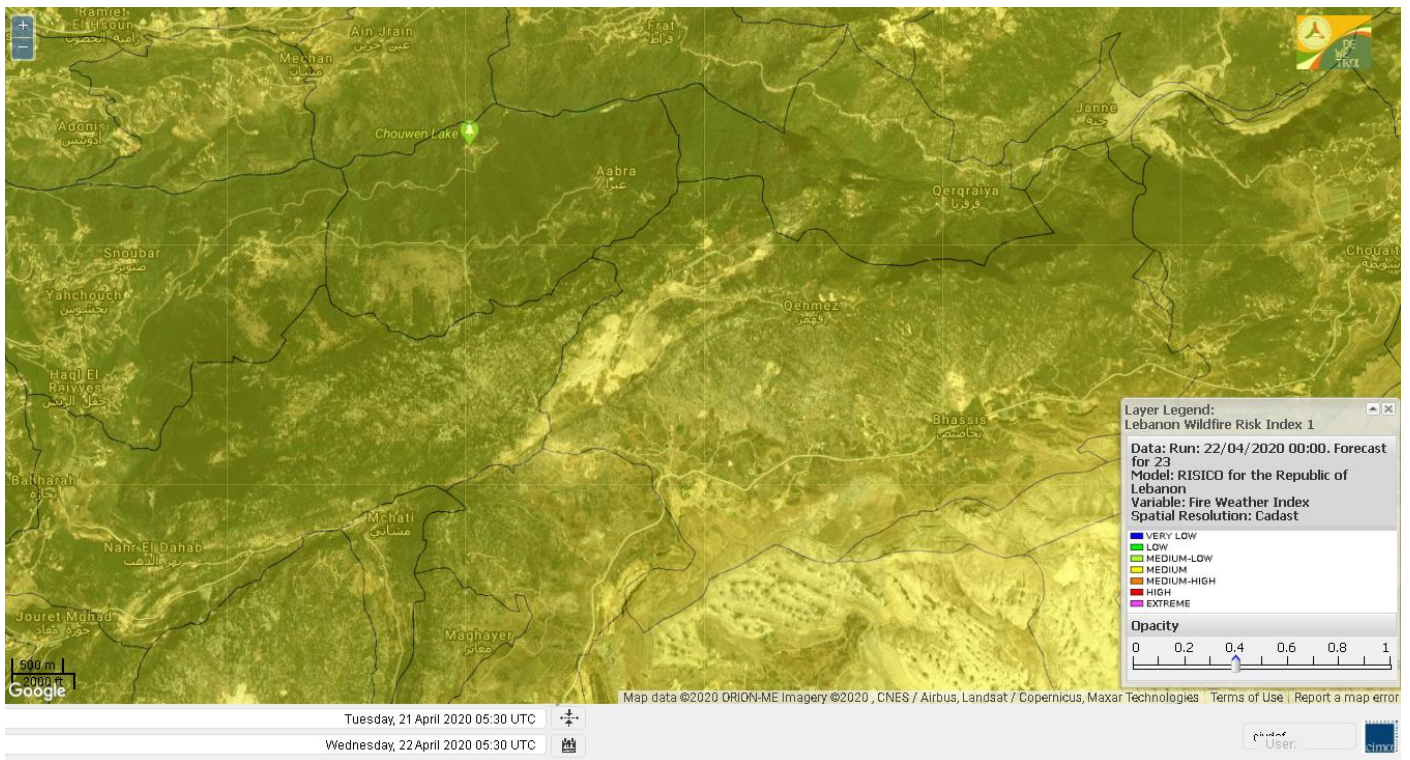

Jabal Moussa Reserve Forecast for 23 April 2020