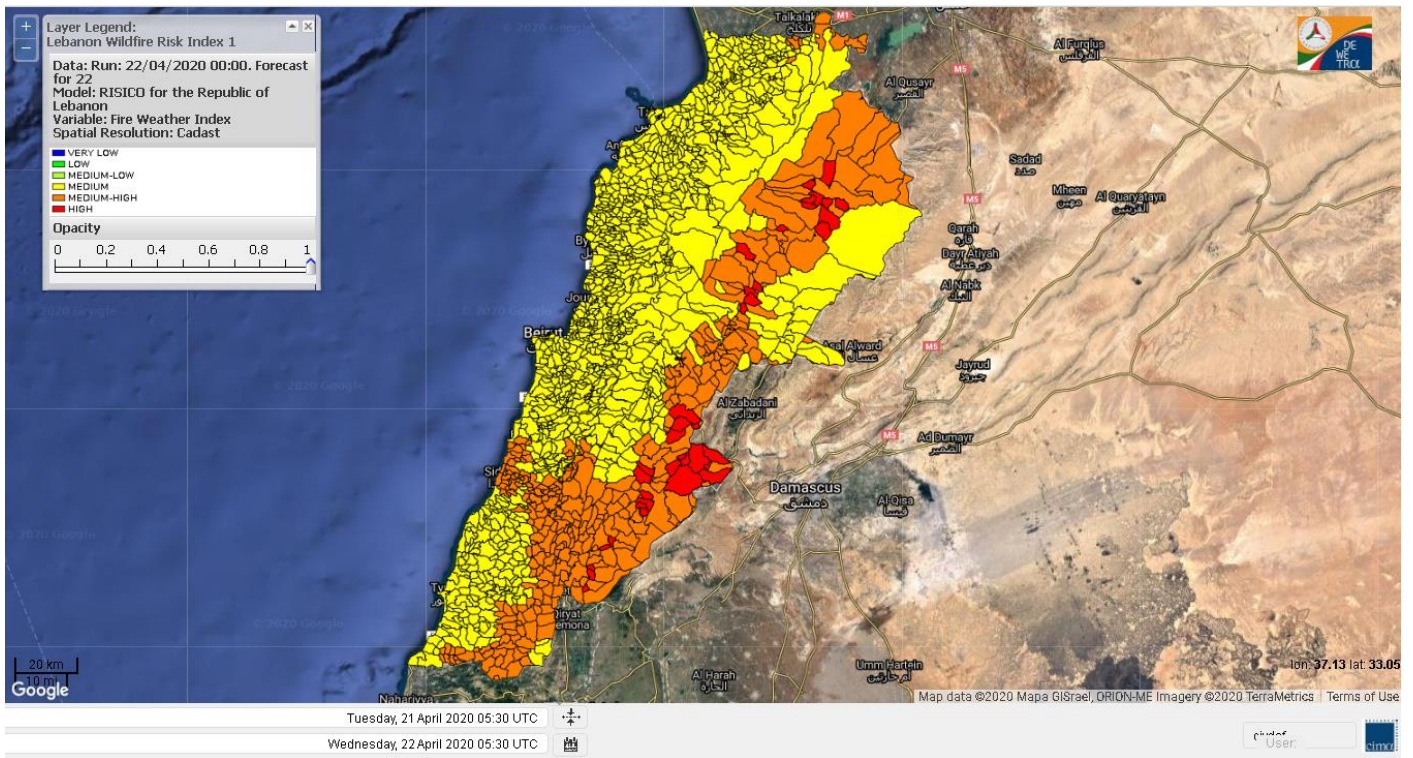

Lebanon for 22 April 2020