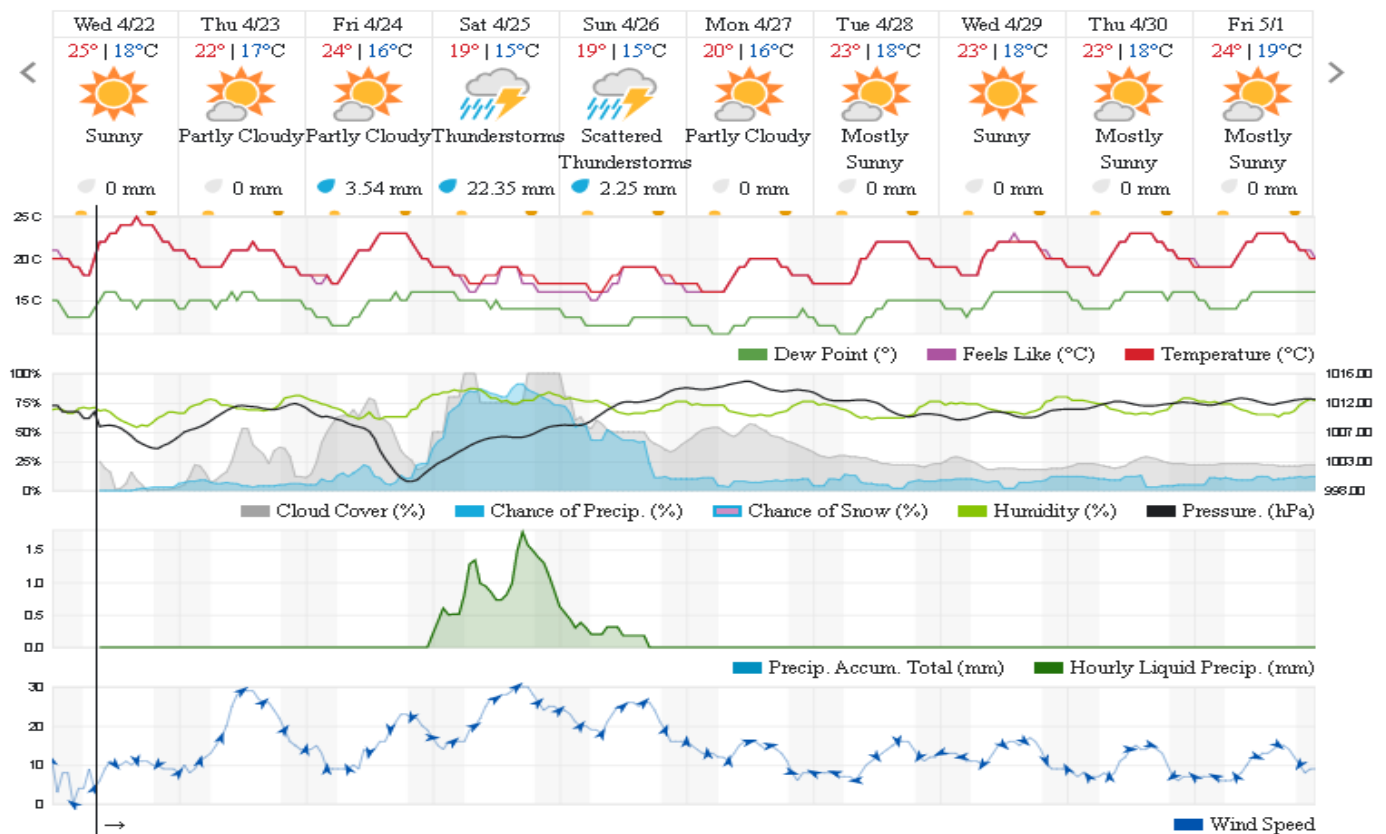

## Beirut, Beirut Governorate, Lebanon 10-Day Weather Forecast

20° ACHRAFIEH, RIZK STATION | CHANGE

TODAY HOURLY **10-DAY** CALENDAR HISTORY WUNDERMAP

Customize