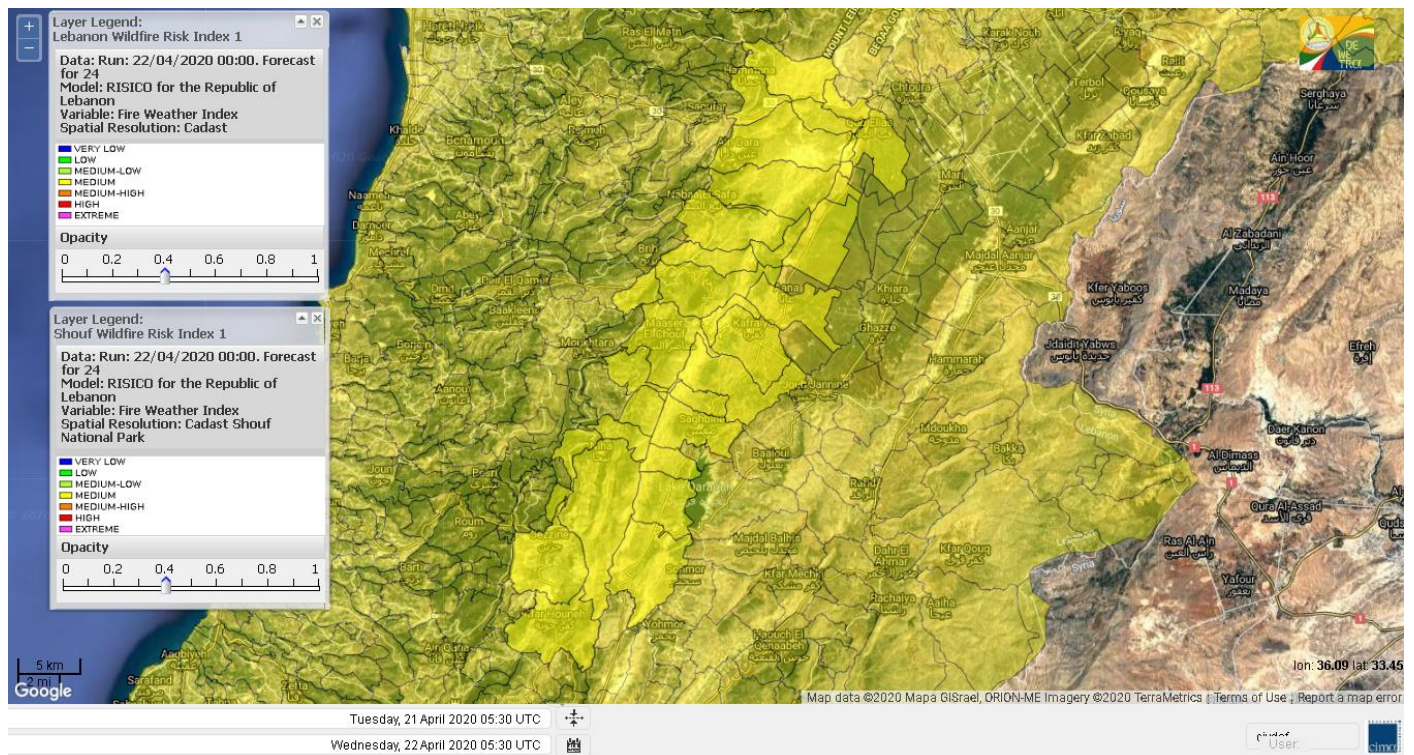

Shouf Biosphere Reserve Forecast for 24 April 2020