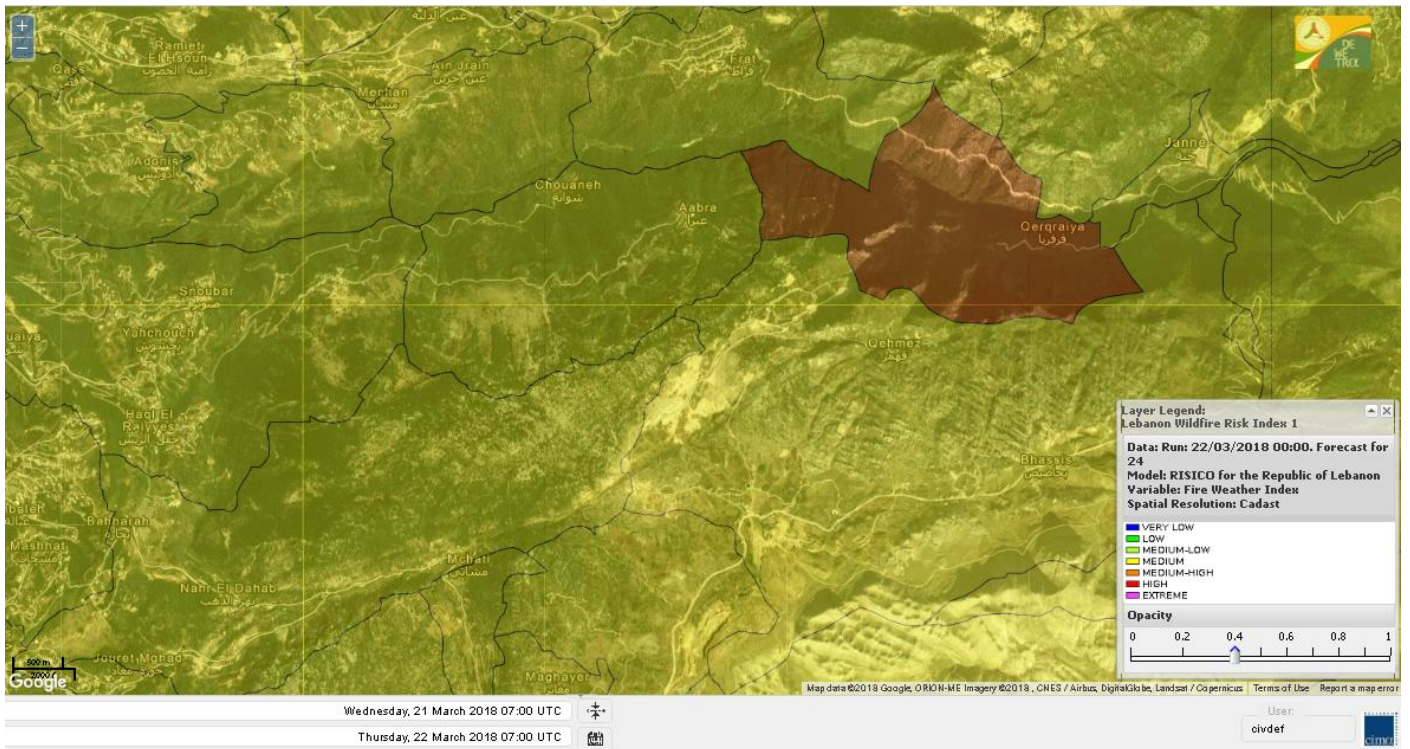

Jabal Moussa Reserve Forecast for 24 Mar 2018