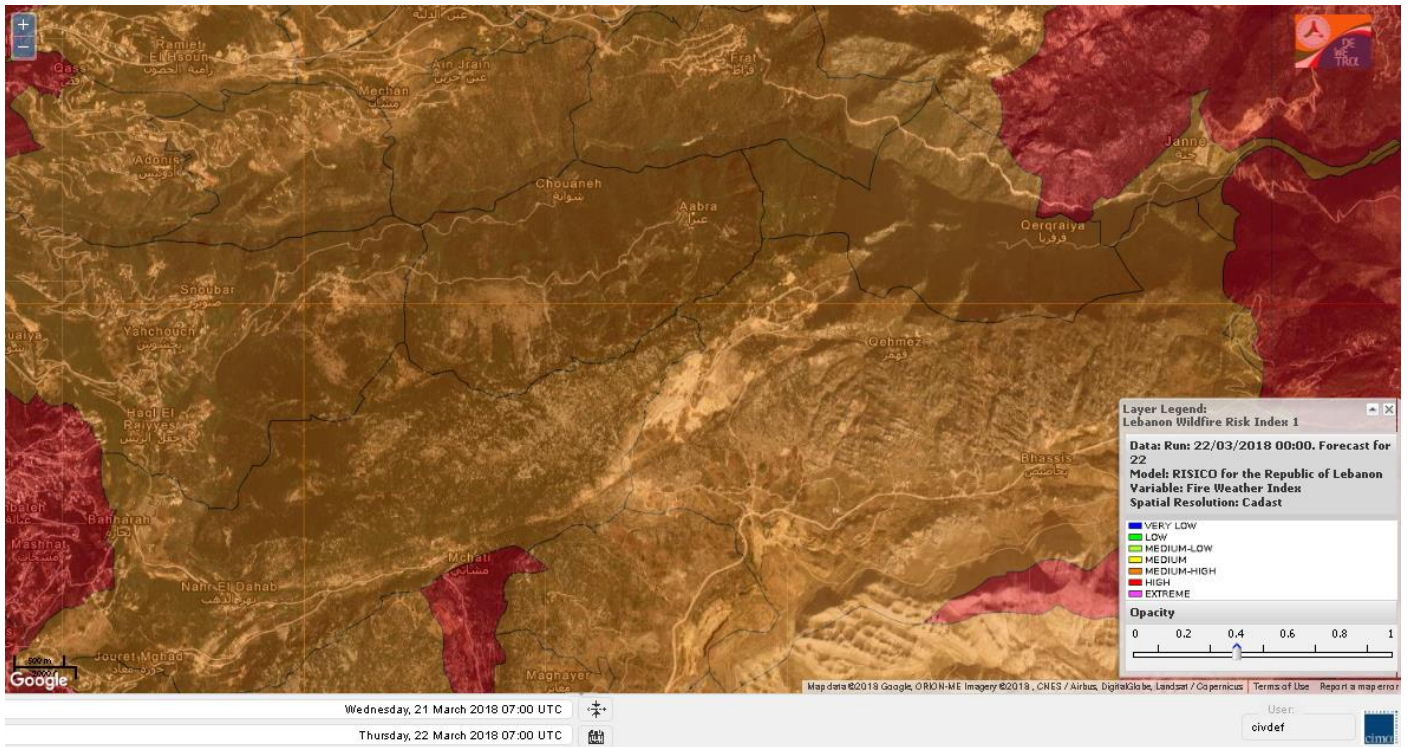

Jabal Moussa Reserve Forecast for 22 Mar 2018