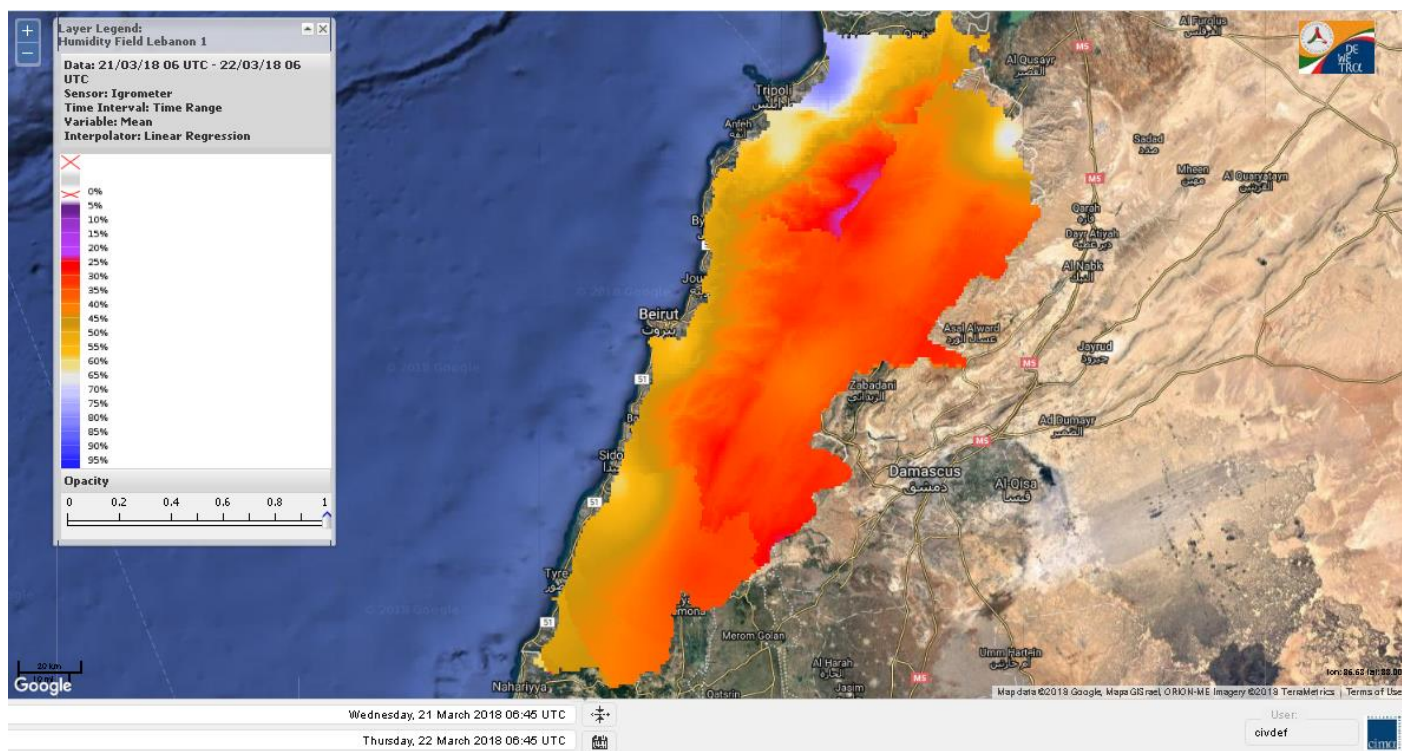

Lebanon humidity for Lebanon 22 Mar 2018