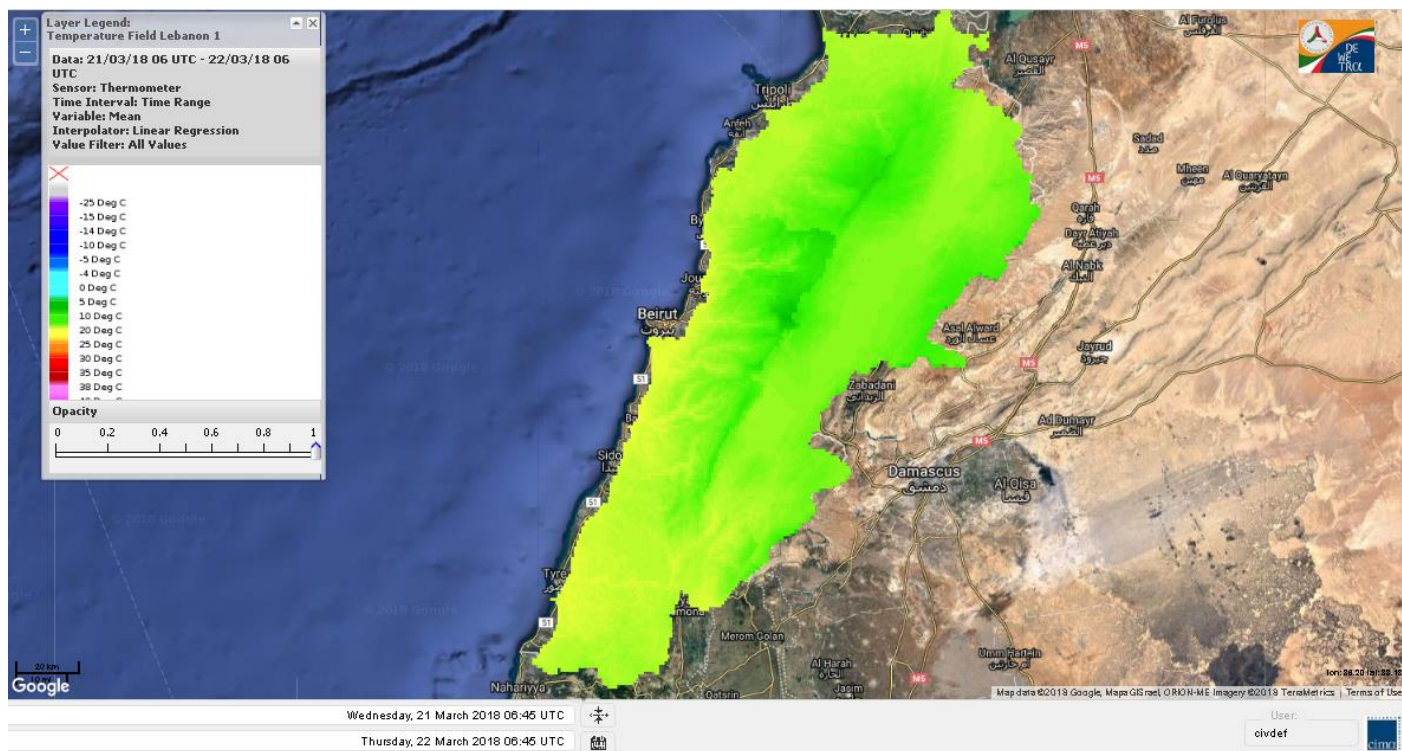

Lebanon temperature for Lebanon 22 Mar 2018