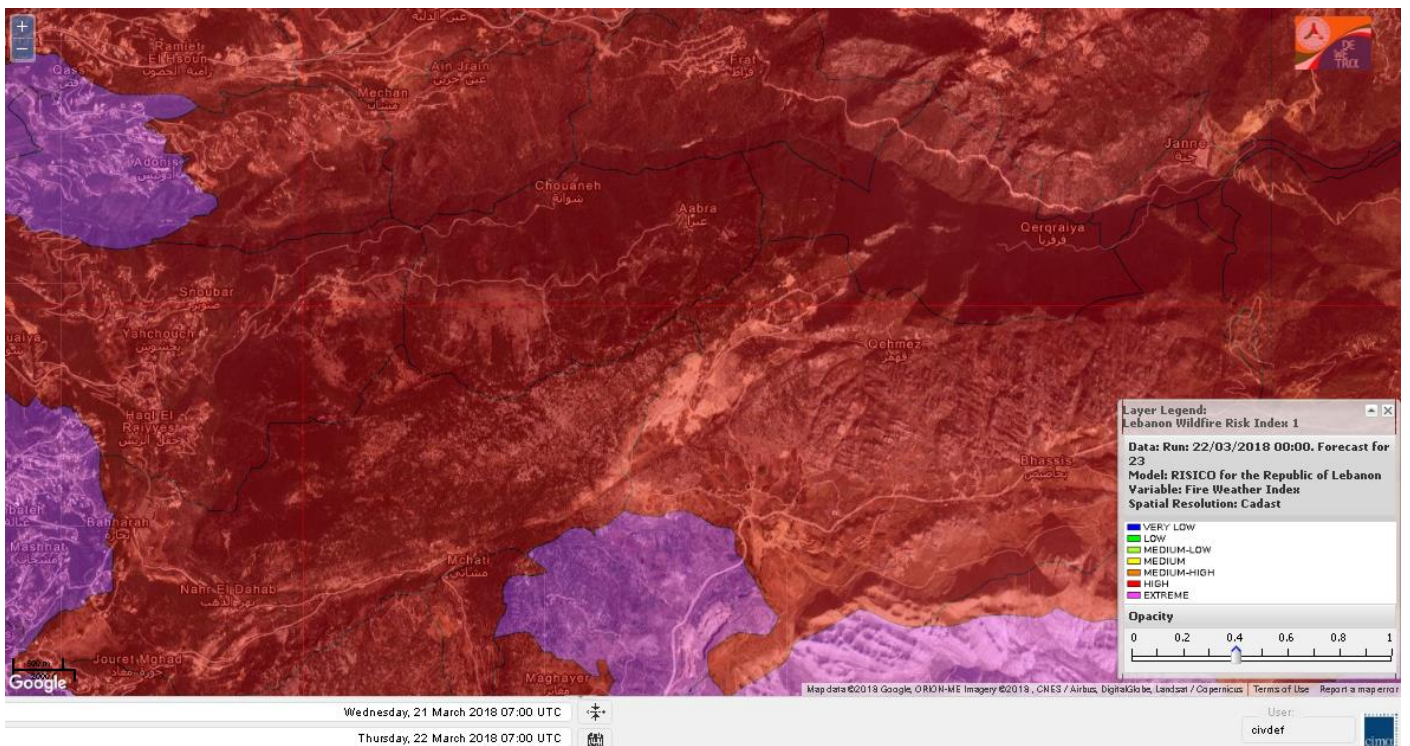

Jabal Moussa Reserve Forecast for 23 Mar 2018