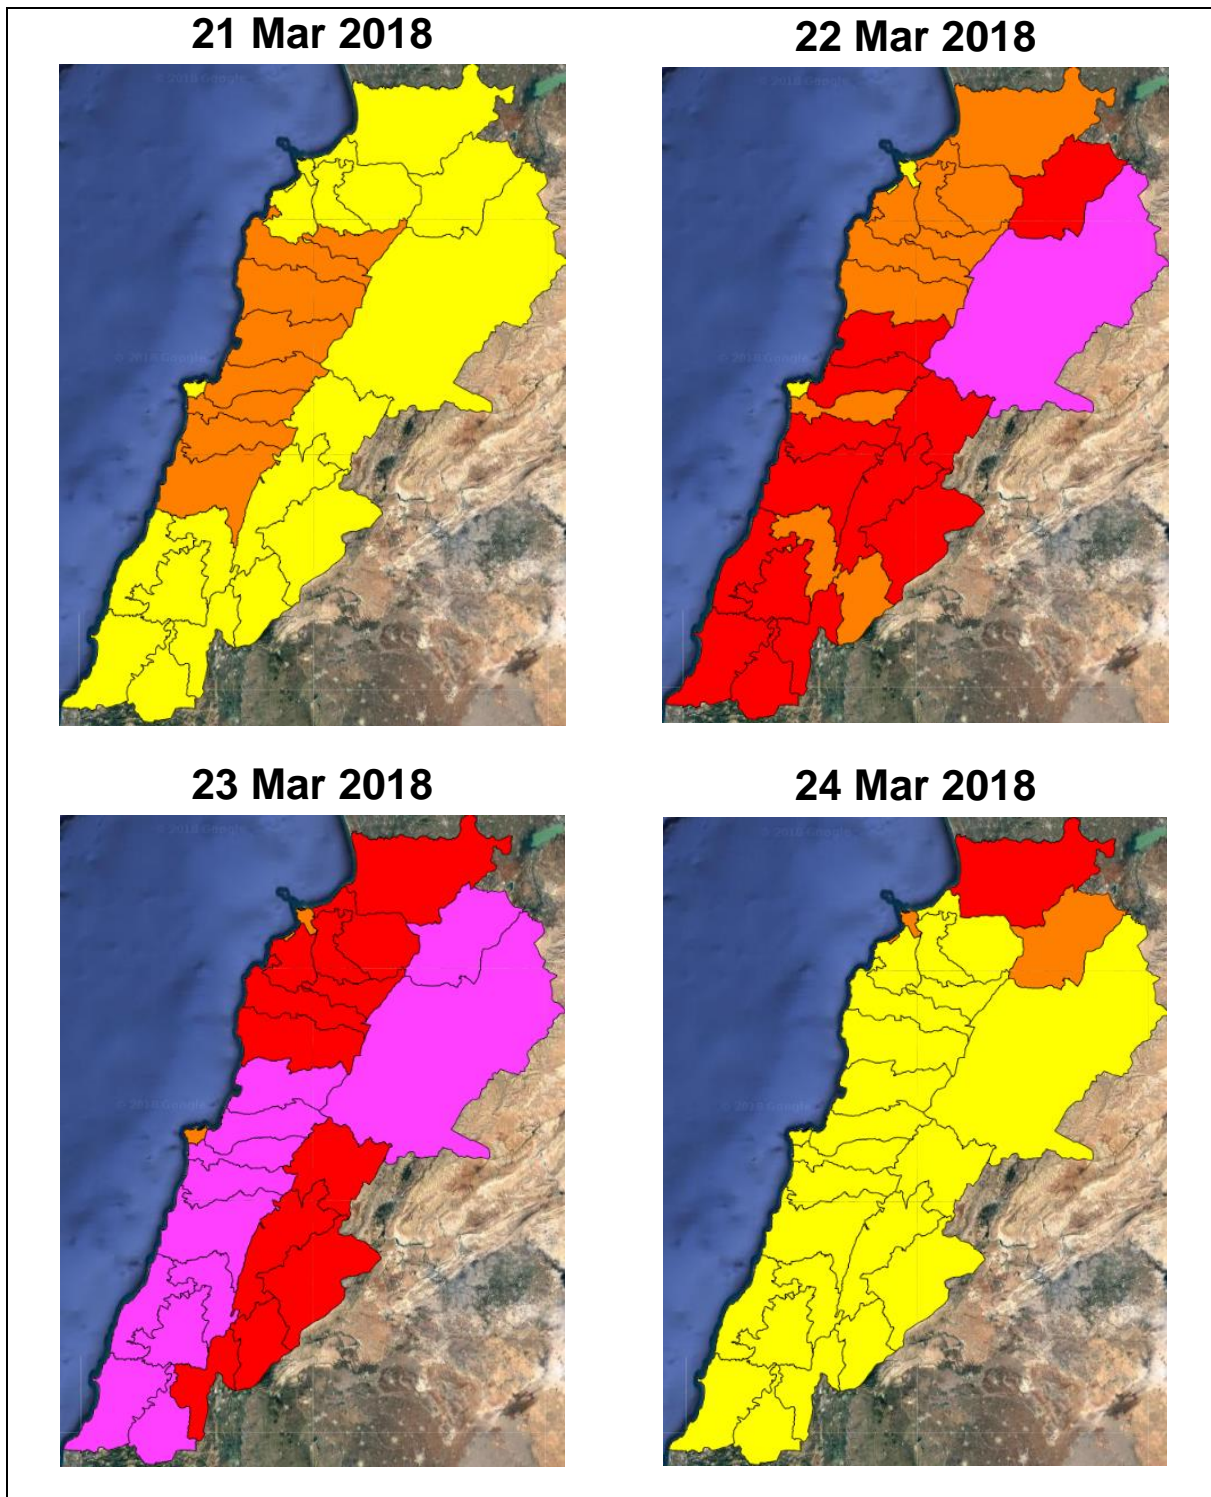

FIRE RISK INDEX

Layer Legend:
Lebanon Wildfire Risk Index 1

Data: Run: 22/03/2018 00:00. Forecast for 22

Model: RISICO for the Republic of Lebanon

Variable: Fire Weather Index

Spatial Resolution: Caza

- VERY LOW
- LOW
- MEDIUM-LOW
- MEDIUM
- MEDIUM-HIGH
- HIGH
- EXTREME