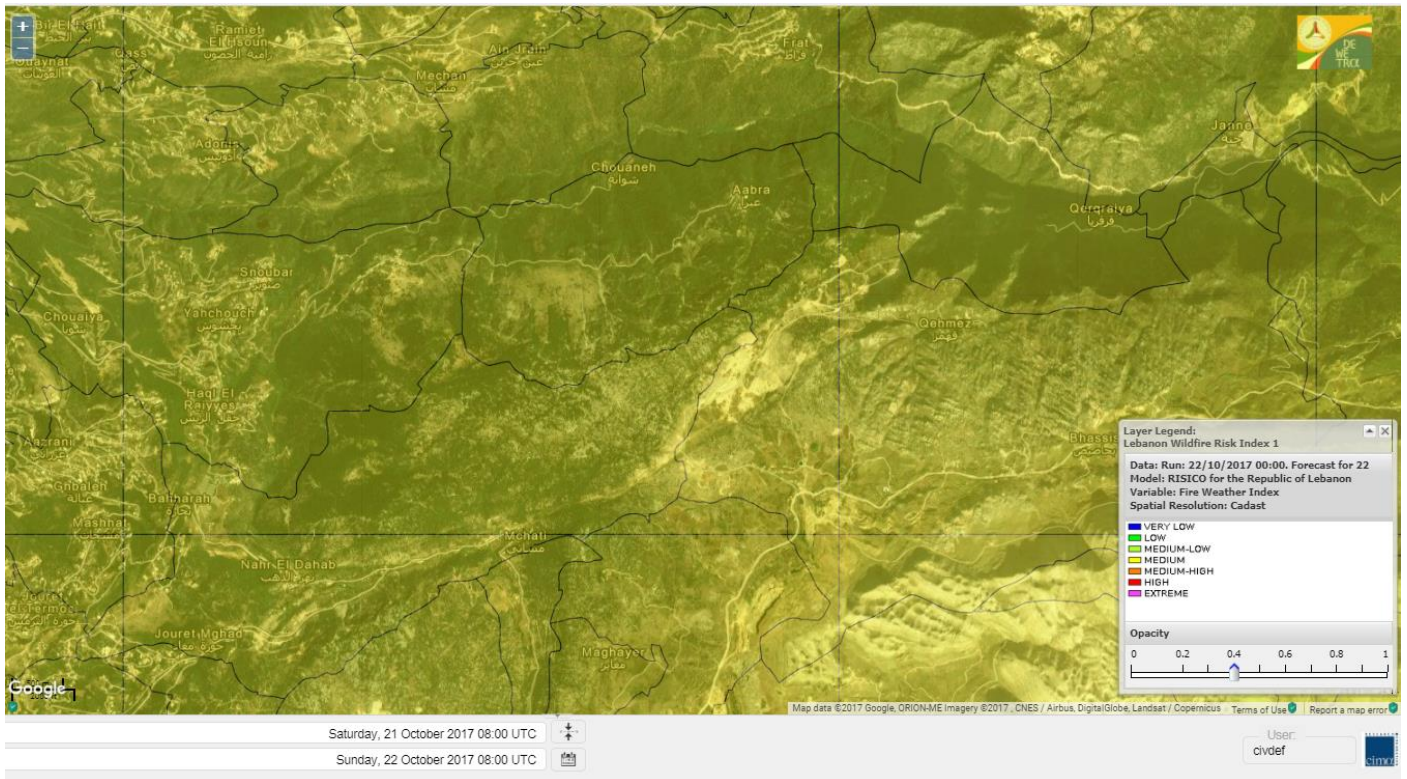

Jabal Moussa Reserve Forecast for 22 Oct 2017