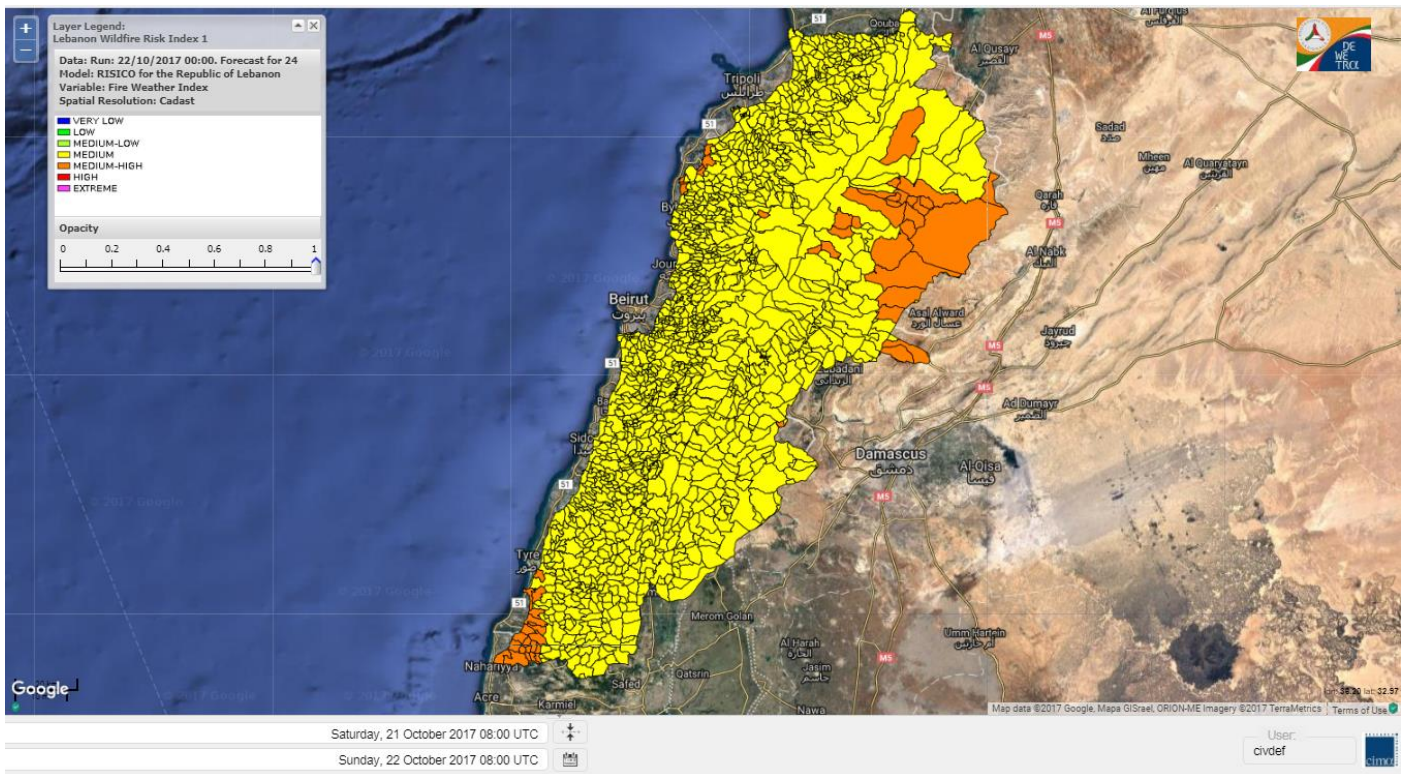

Lebanon for 24 Oct 2017