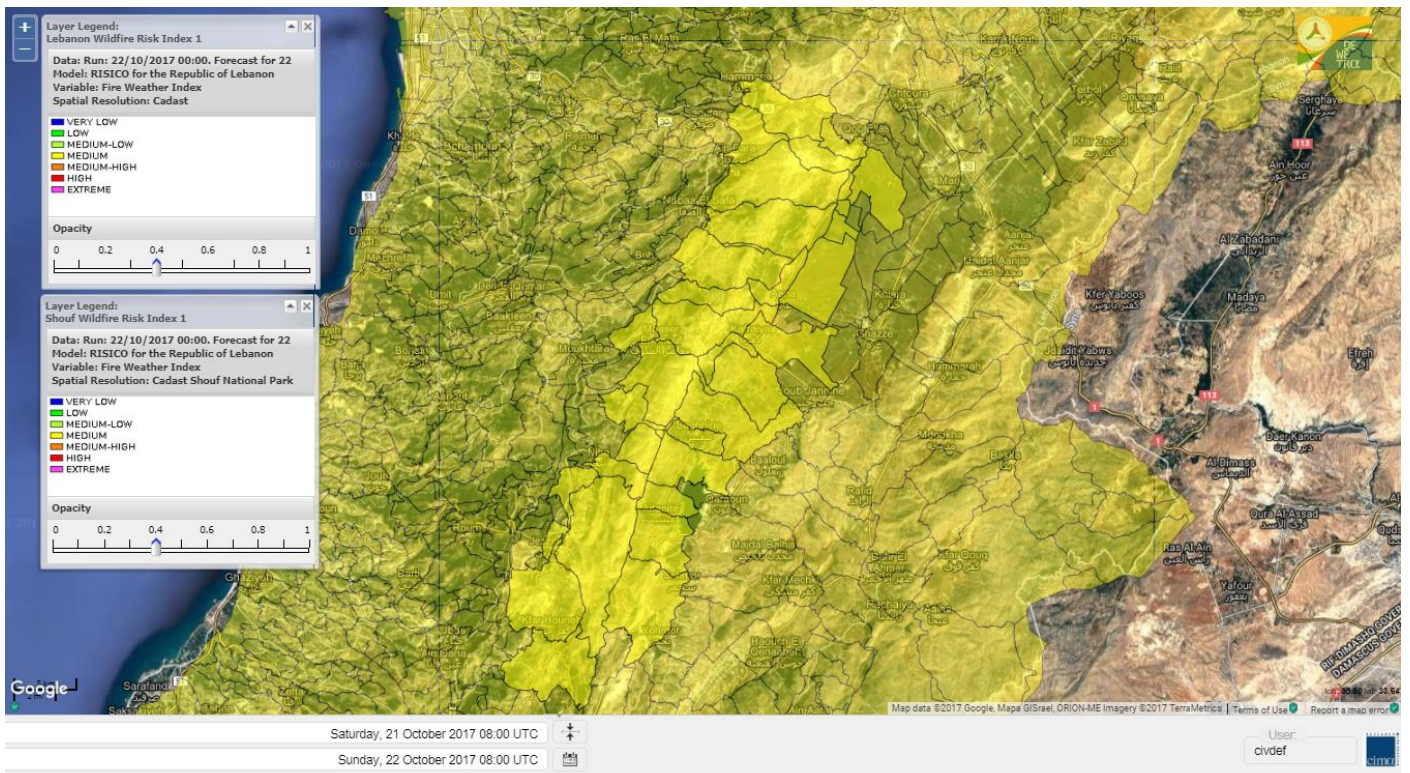

Shouf Biosphere Reserve Forecast for 22 Oct 2017