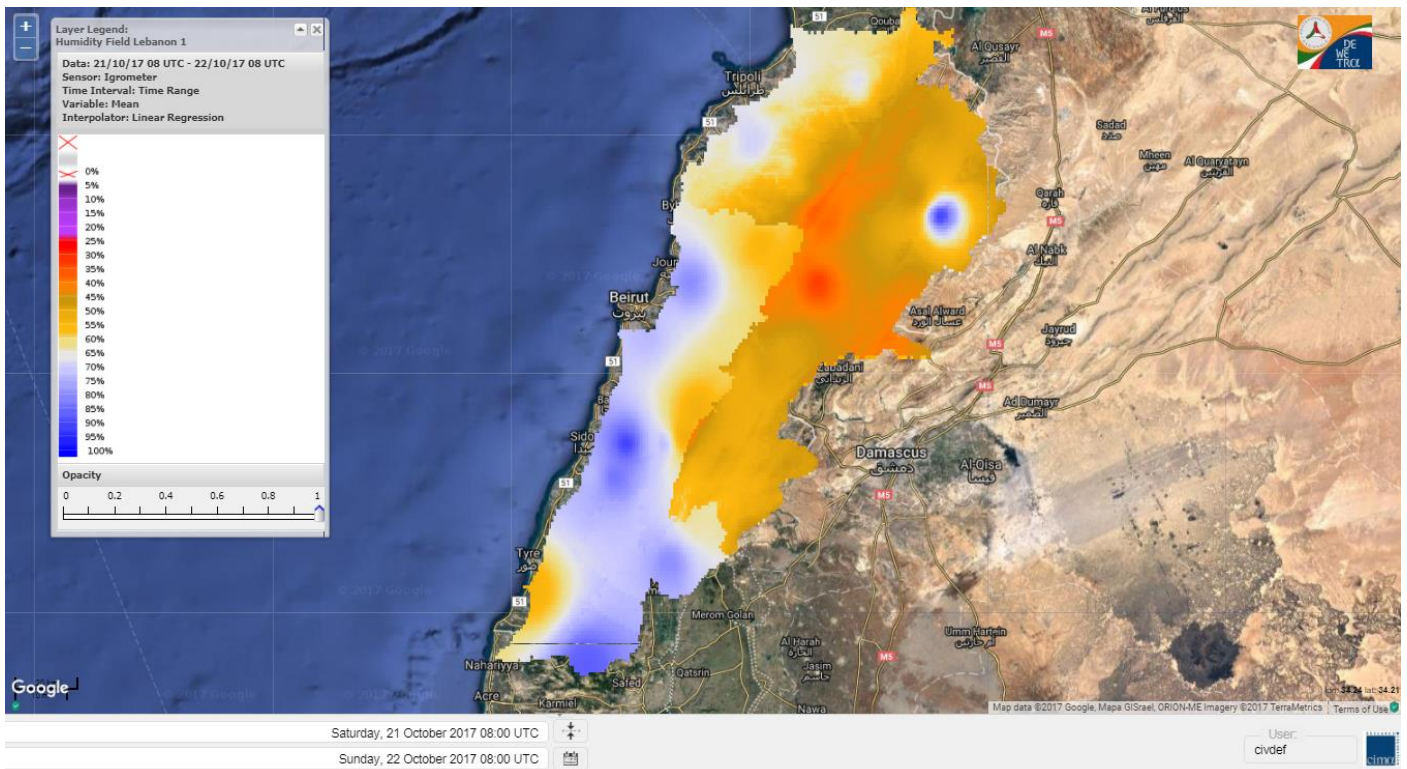

Lebanon humidity for 22 Oct 2017