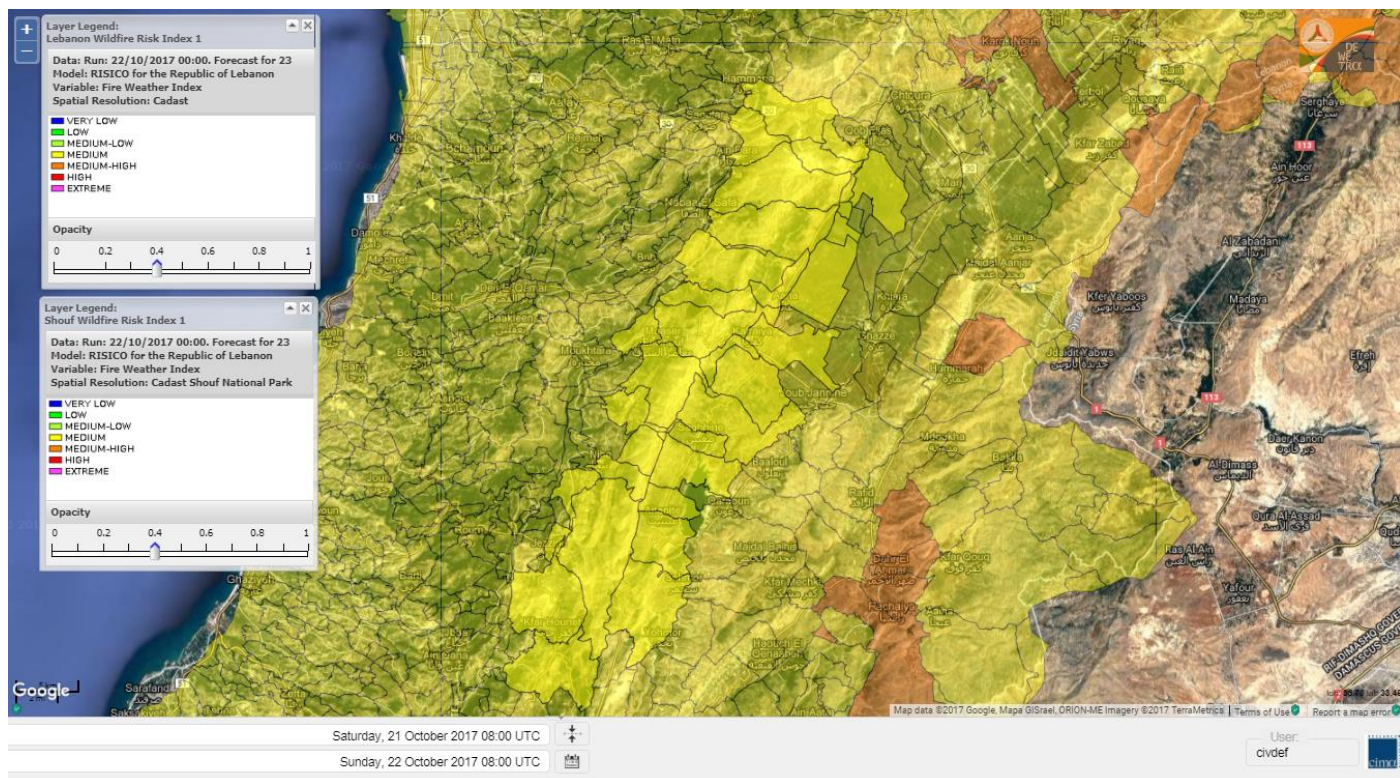

Shouf Biosphere Reserve Forecast for 23 Oct 2017