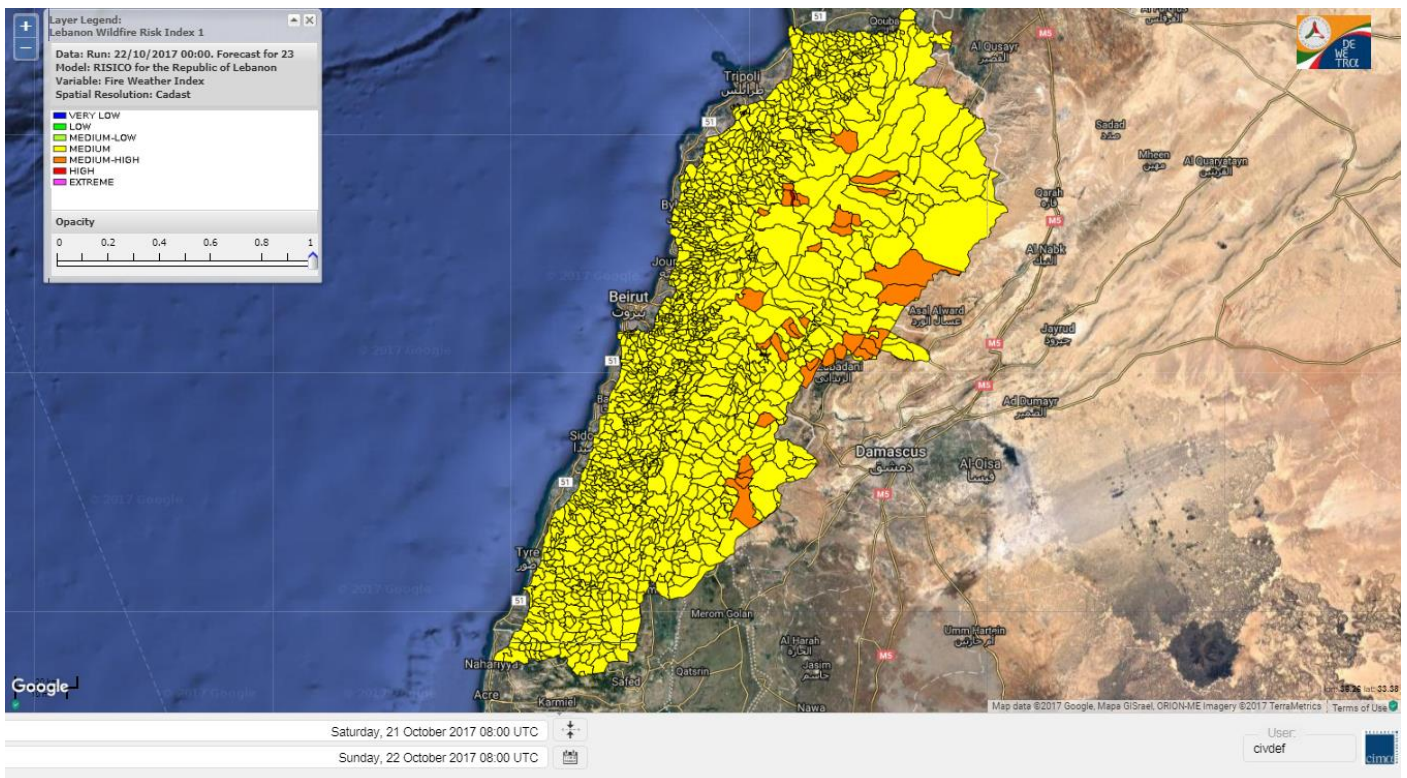

Lebanon for 23 Oct 2017