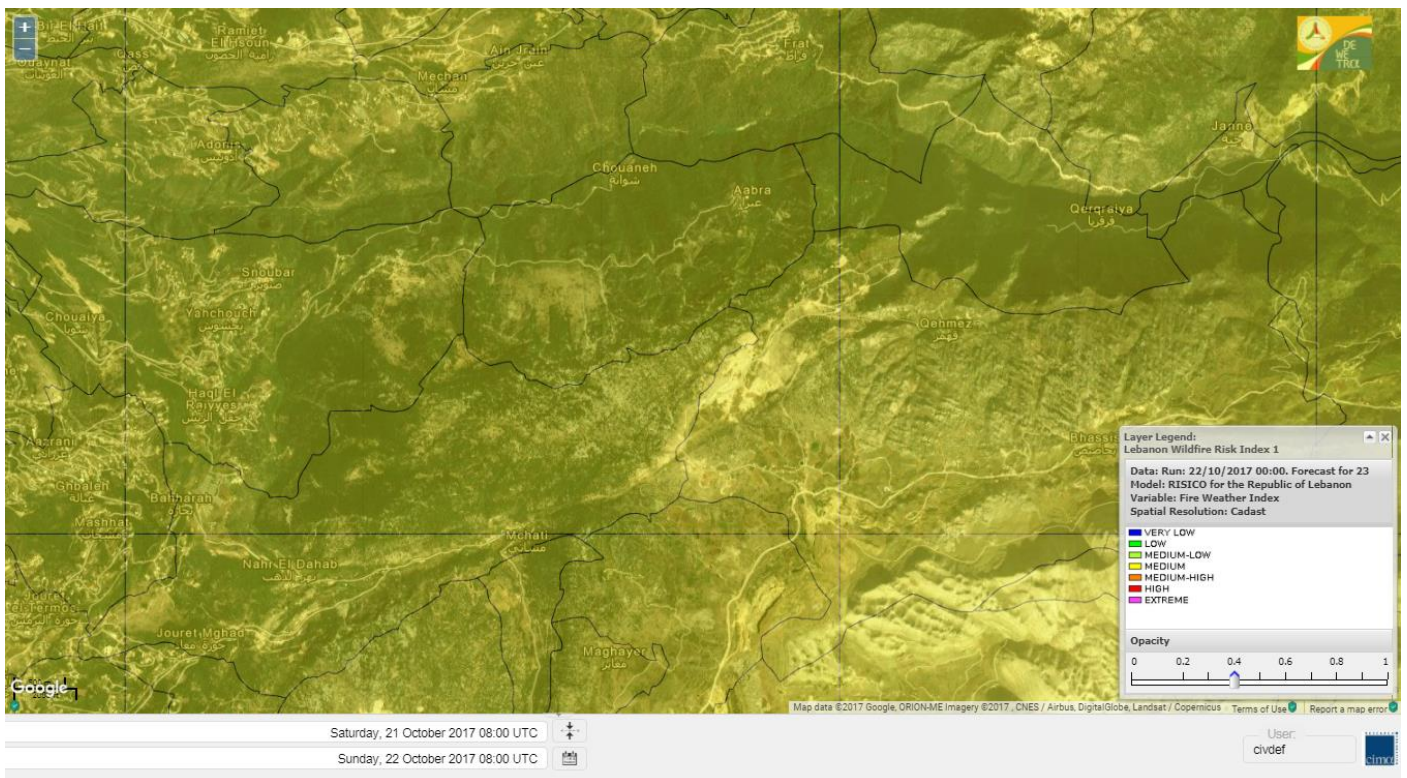

Jabal Moussa Reserve Forecast for 23 Oct 2017