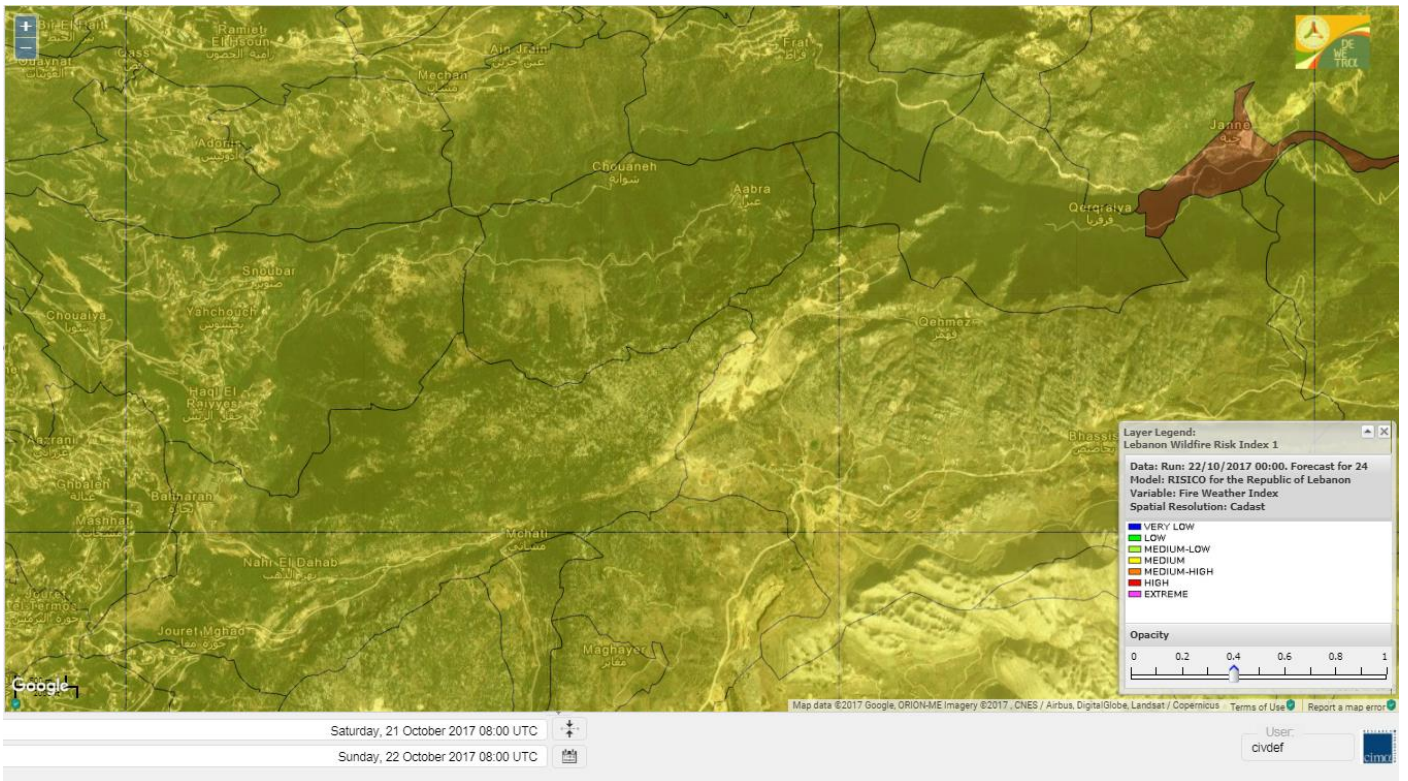

Jabal Moussa Reserve Forecast for 24 Oct 2017