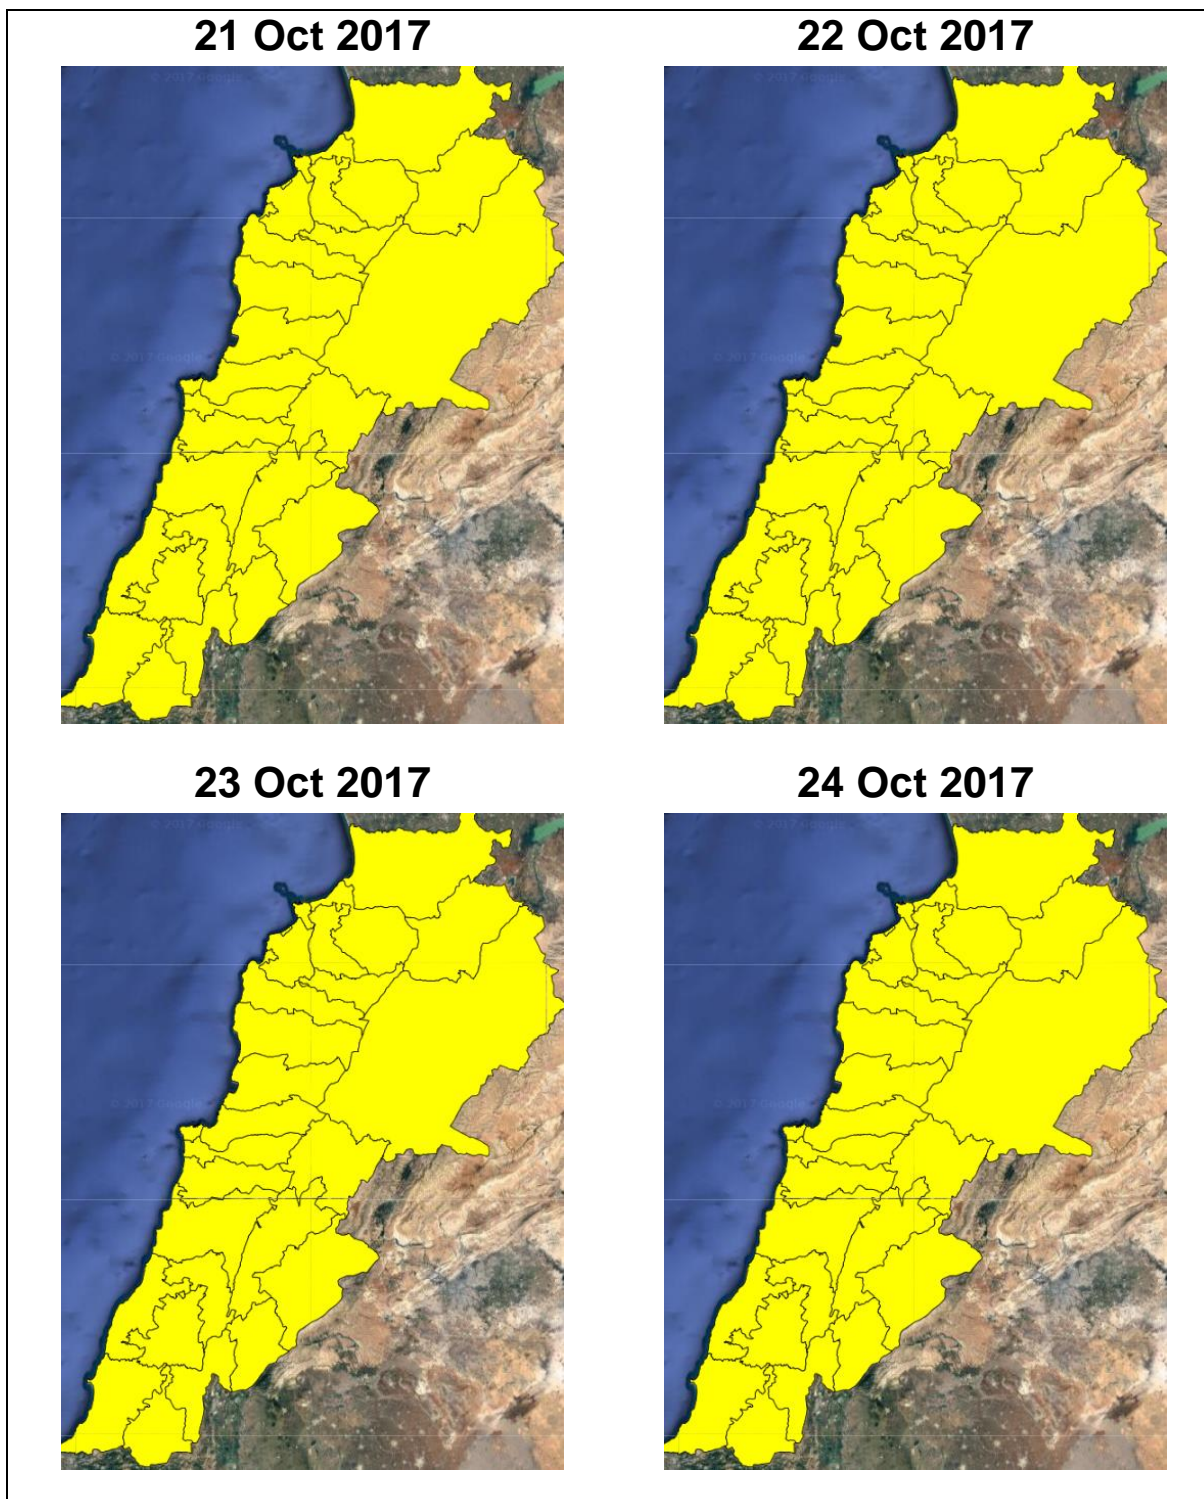

FIRE RISK INDEX

Layer Legend:
Lebanon Wildfire Risk Index 1

Data: Run: 22/10/2017 00:00. Forecast for 22
Model: RISICO for the Republic of Lebanon
Variable: Fire Weather Index
Spatial Resolution: Caza

- VERY LOW
- LOW
- MEDIUM-LOW
- MEDIUM
- MEDIUM-HIGH
- HIGH
- EXTREME