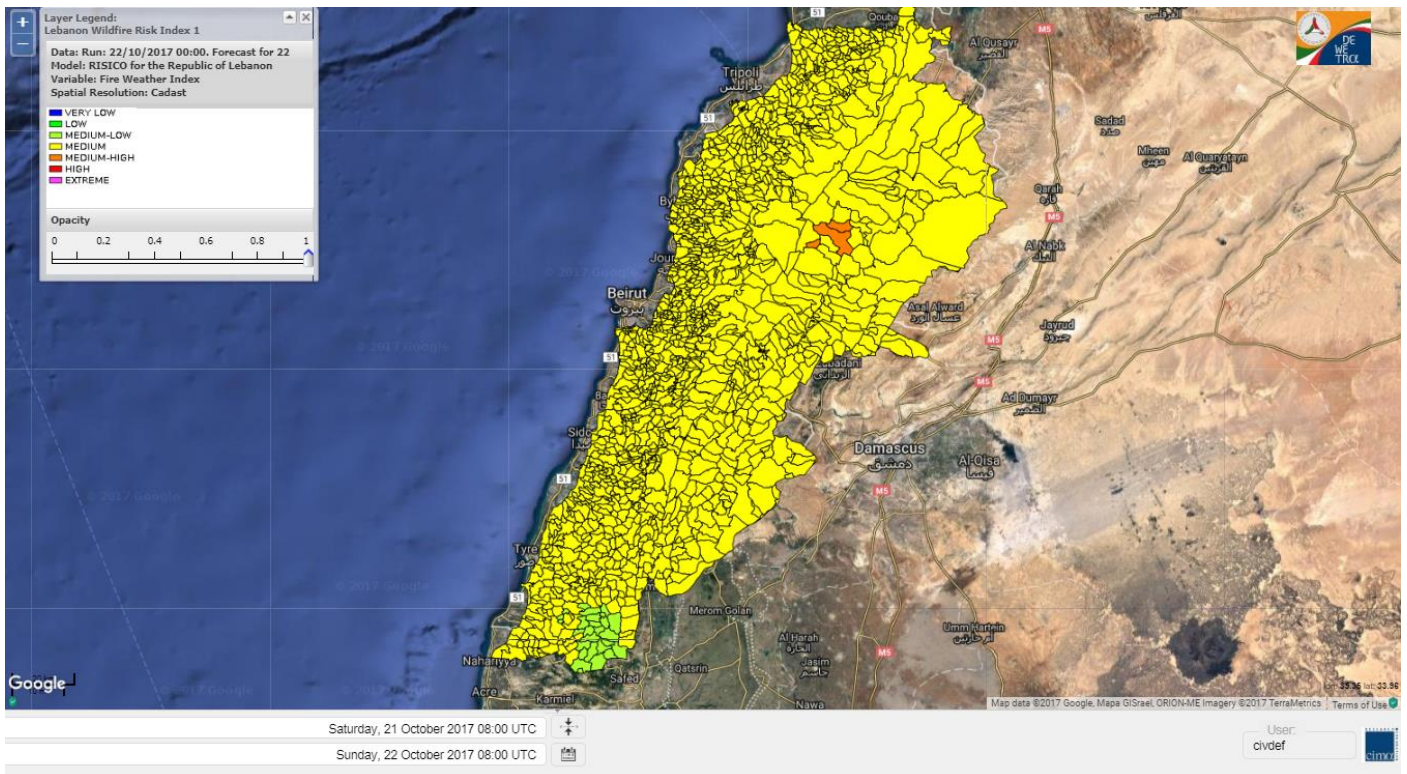

Lebanon for 22 Oct 2017