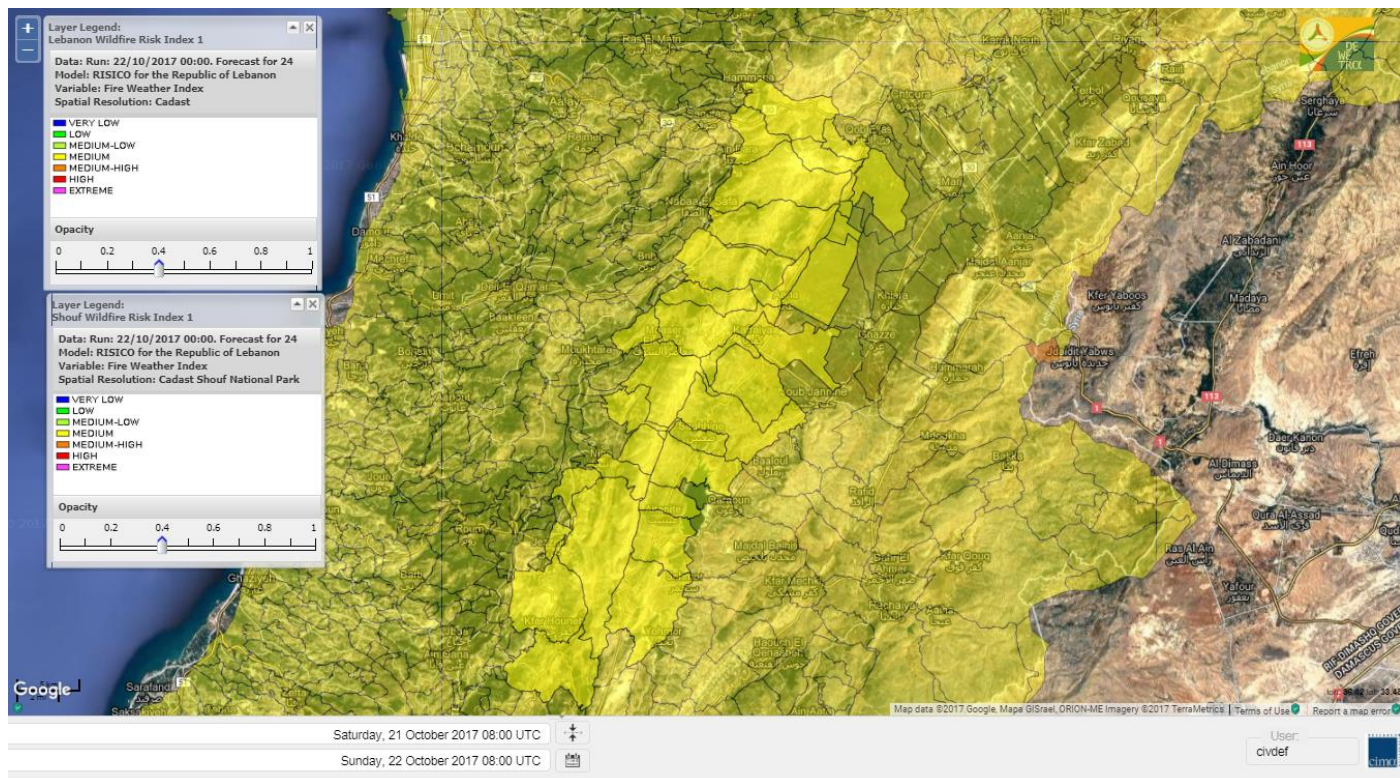

Shouf Biosphere Reserve Forecast for 24 Oct 2017