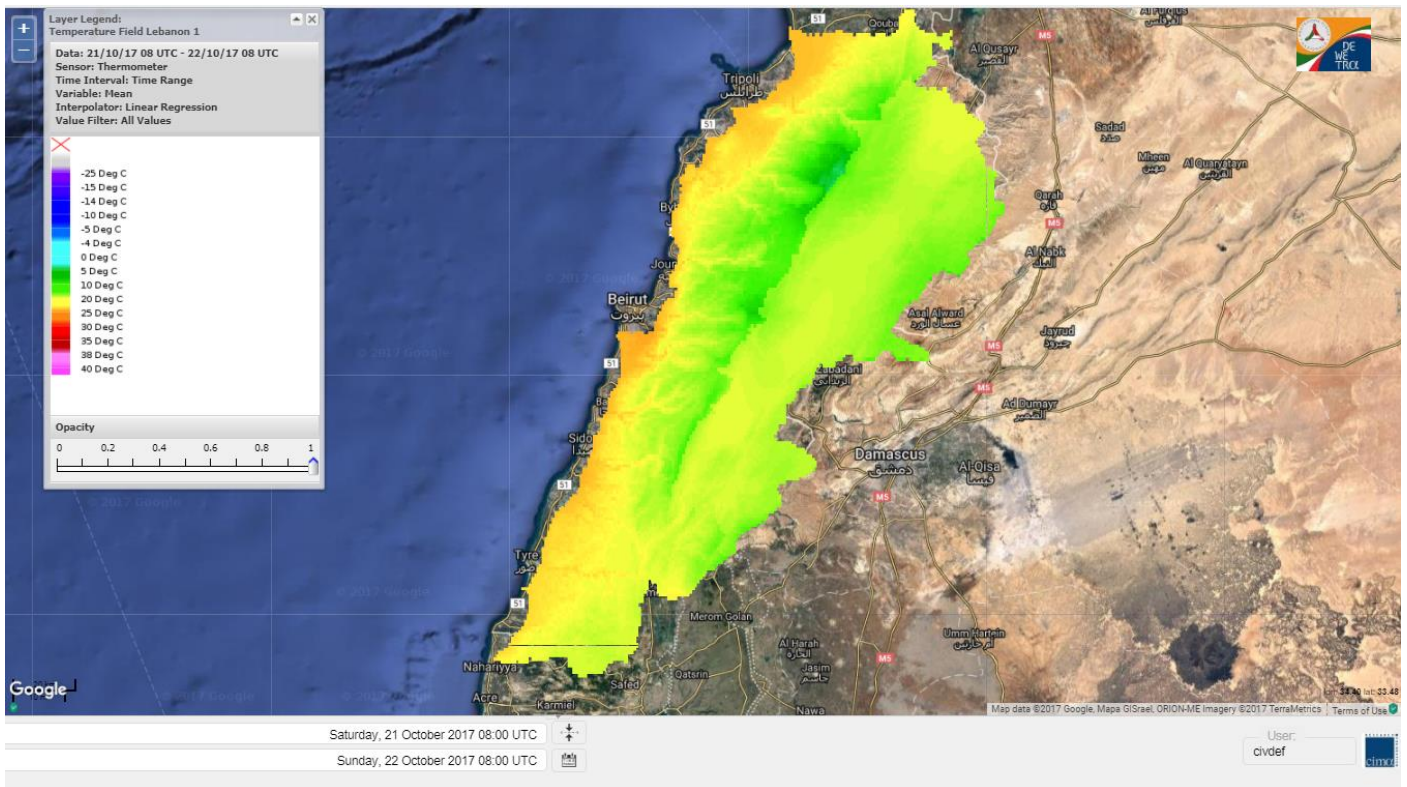

Lebanon temperature for 22 Oct 2017