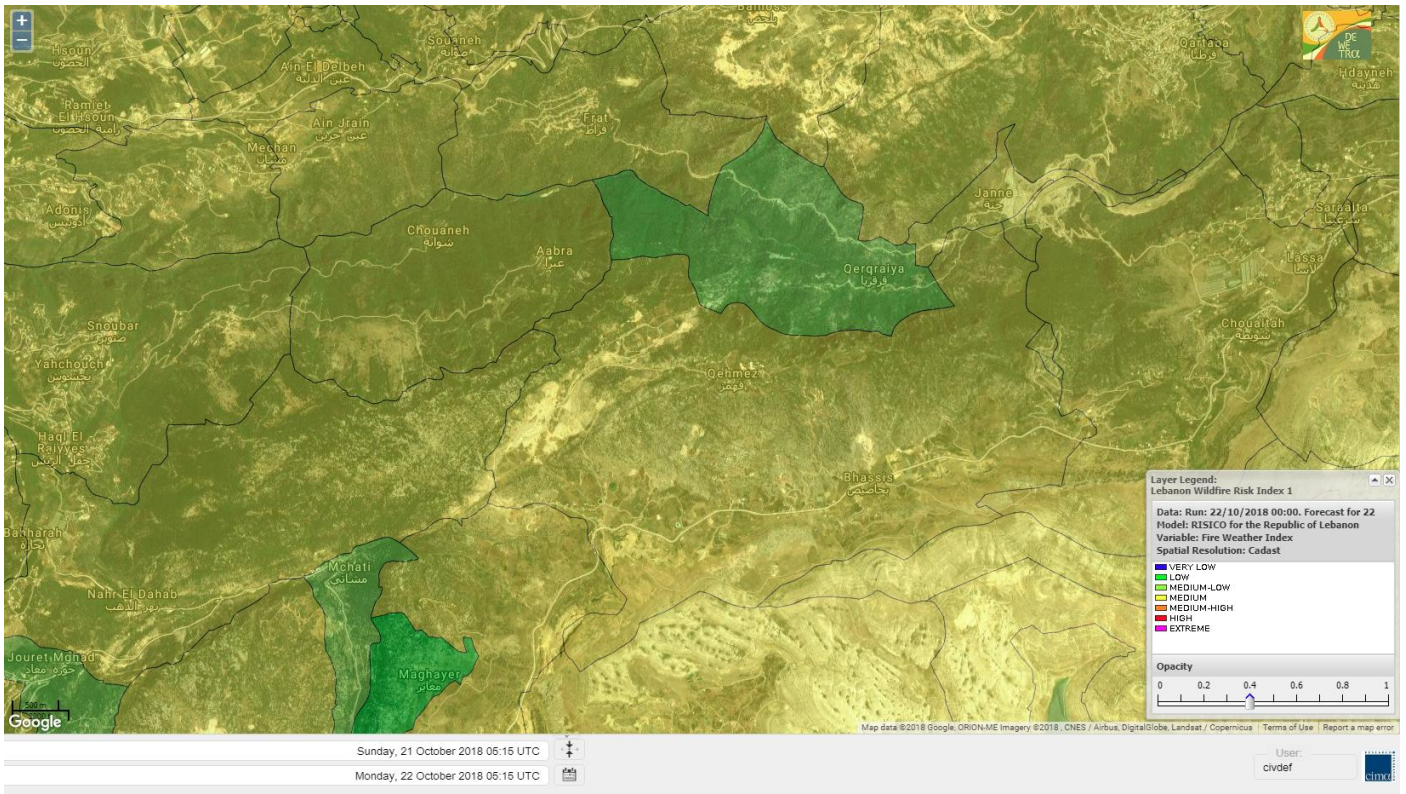

Jabal Moussa Reserve Forecast for 22 OCT 2018