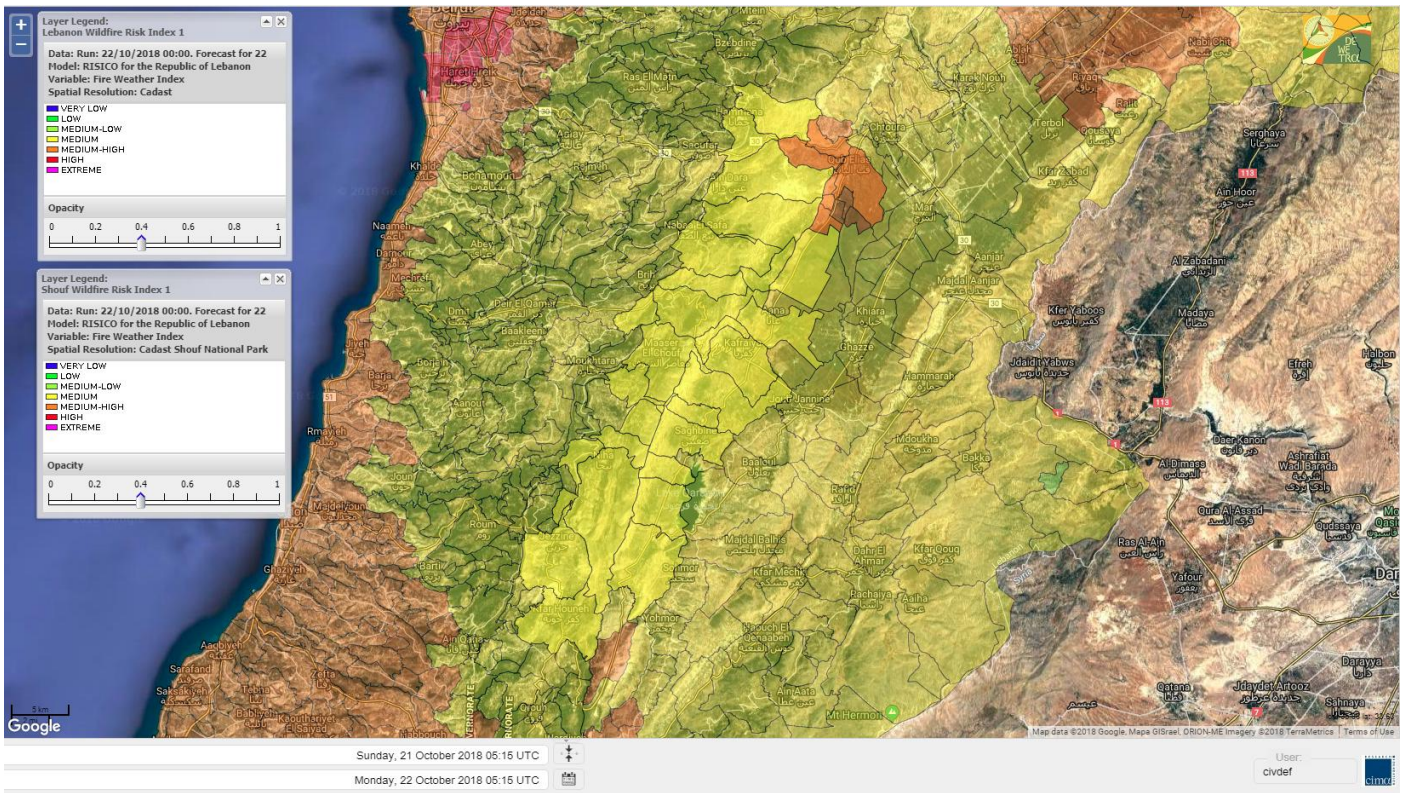

Shouf Biosphere Reserve Forecast for 22 OCT 2018