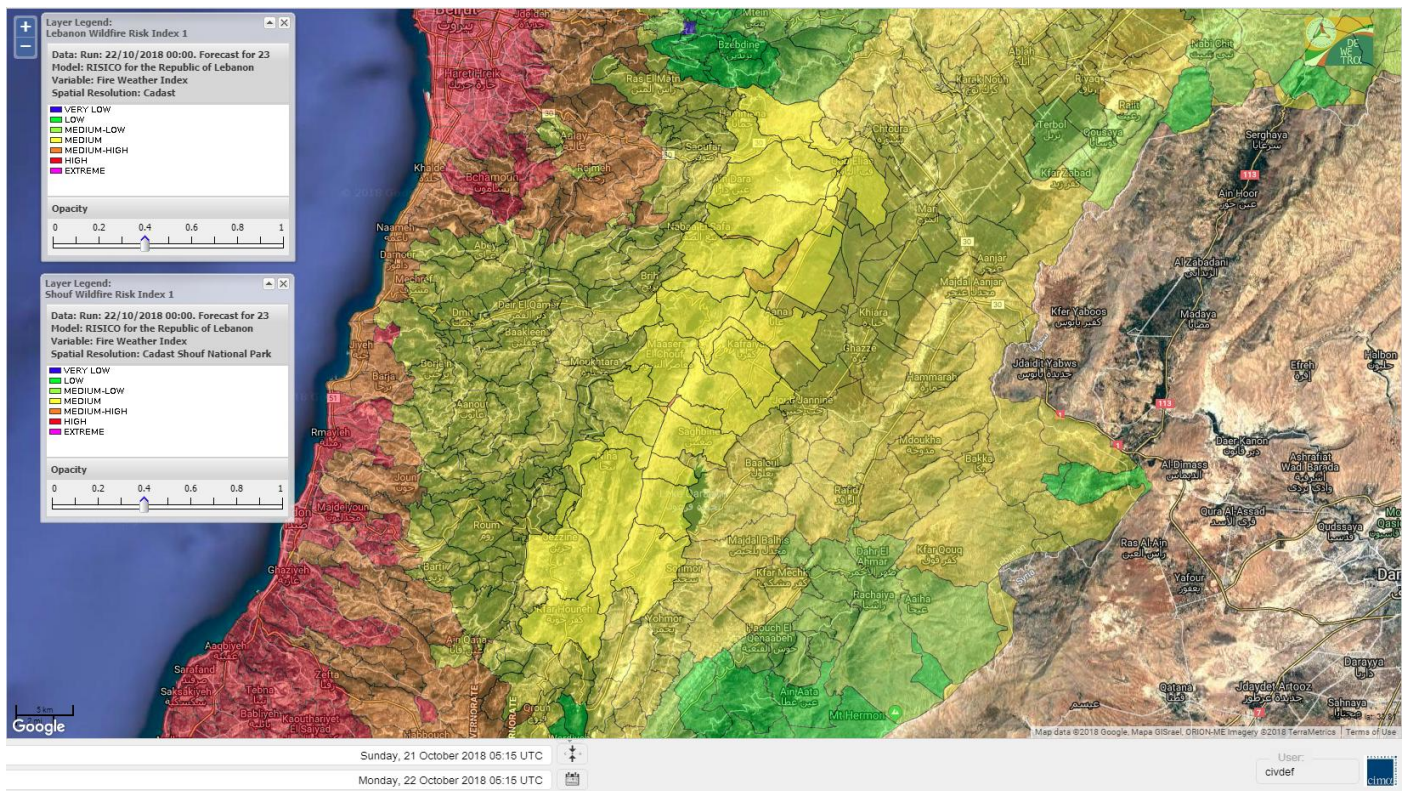

Shouf Biosphere Reserve Forecast for 23 OCT 2018