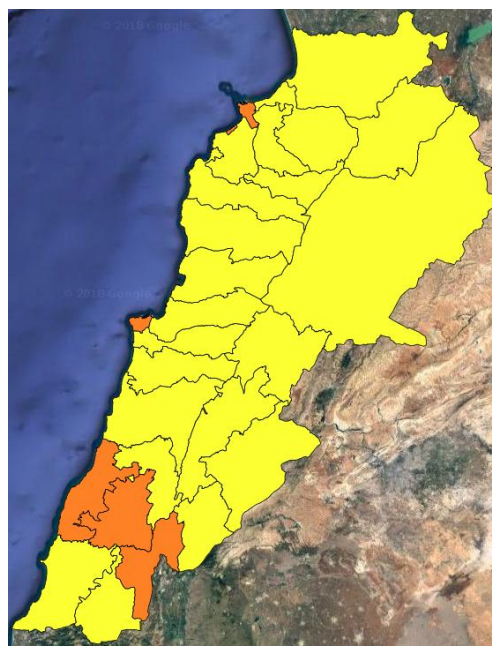

FIRE RISK INDEX

21 OCT 2018

22 OCT 2018

23 OCT 2018

24 OCT 2018

Layer Legend:
Lebanon Wildfire Risk Index 1

Data: Run: 22/10/2018 00:00. Forecast for 22
Model: RISICO for the Republic of Lebanon
Variable: Fire Weather Index
Spatial Resolution: Caza

- VERY LOW
- LOW
- MEDIUM-LOW
- MEDIUM
- MEDIUM-HIGH
- HIGH
- EXTREME