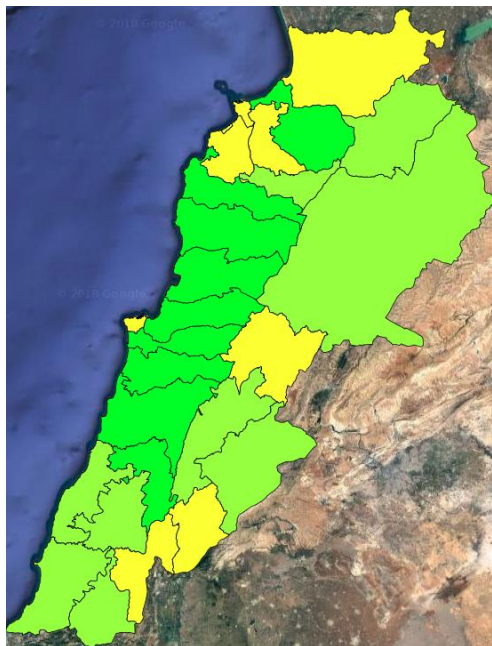

FIRE RISK INDEX

21 OCT 2018