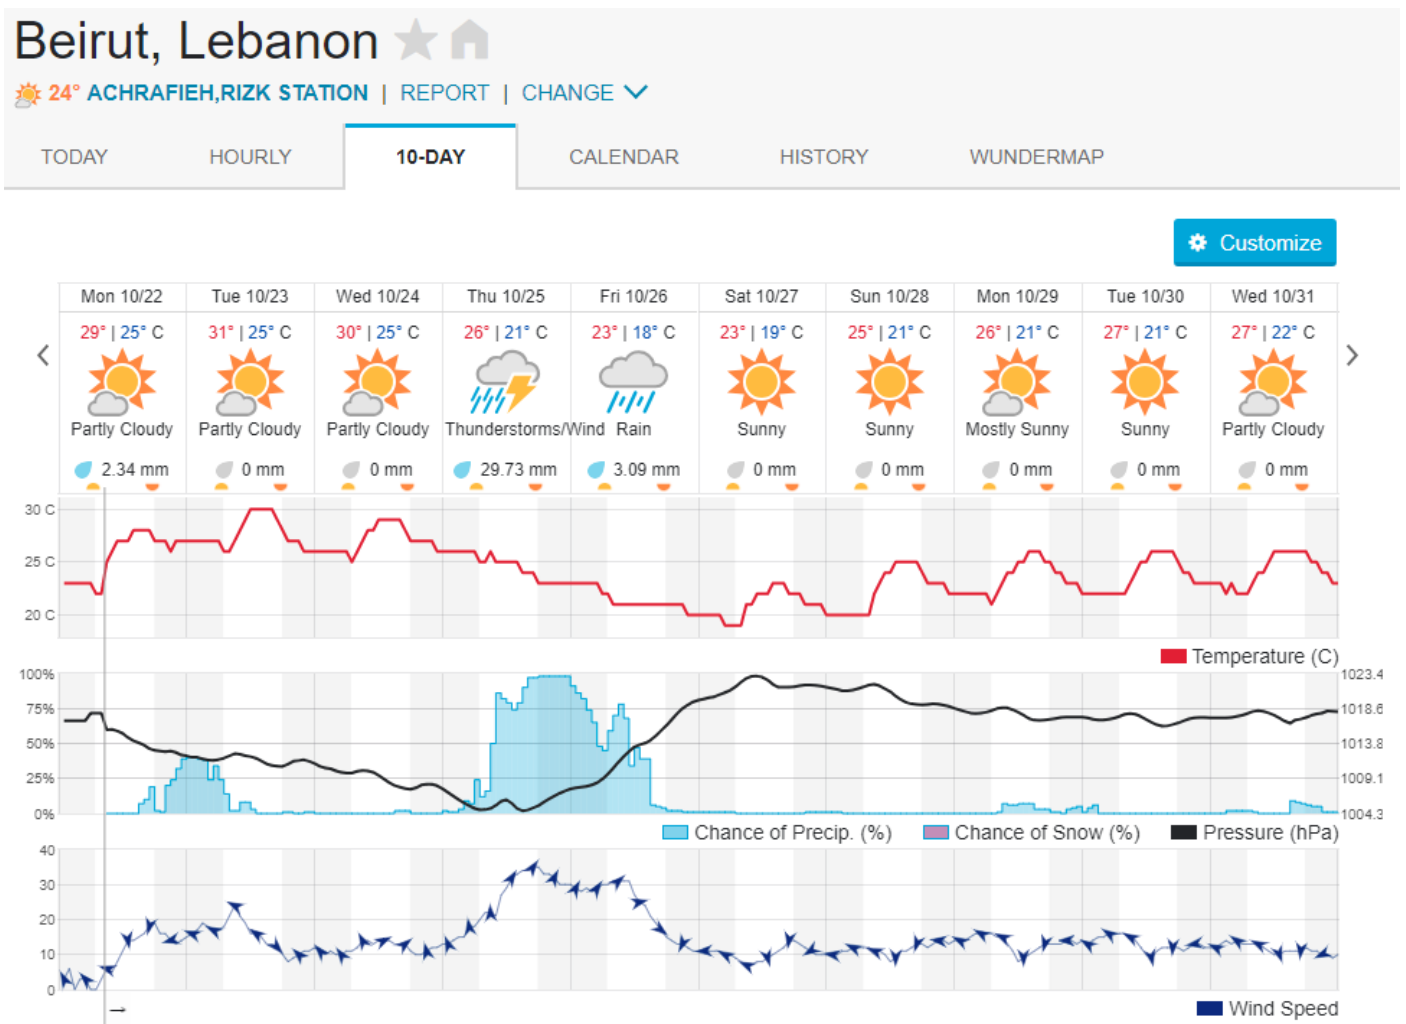

Jabal Moussa Reserve Forecast for 24 OCT 2018