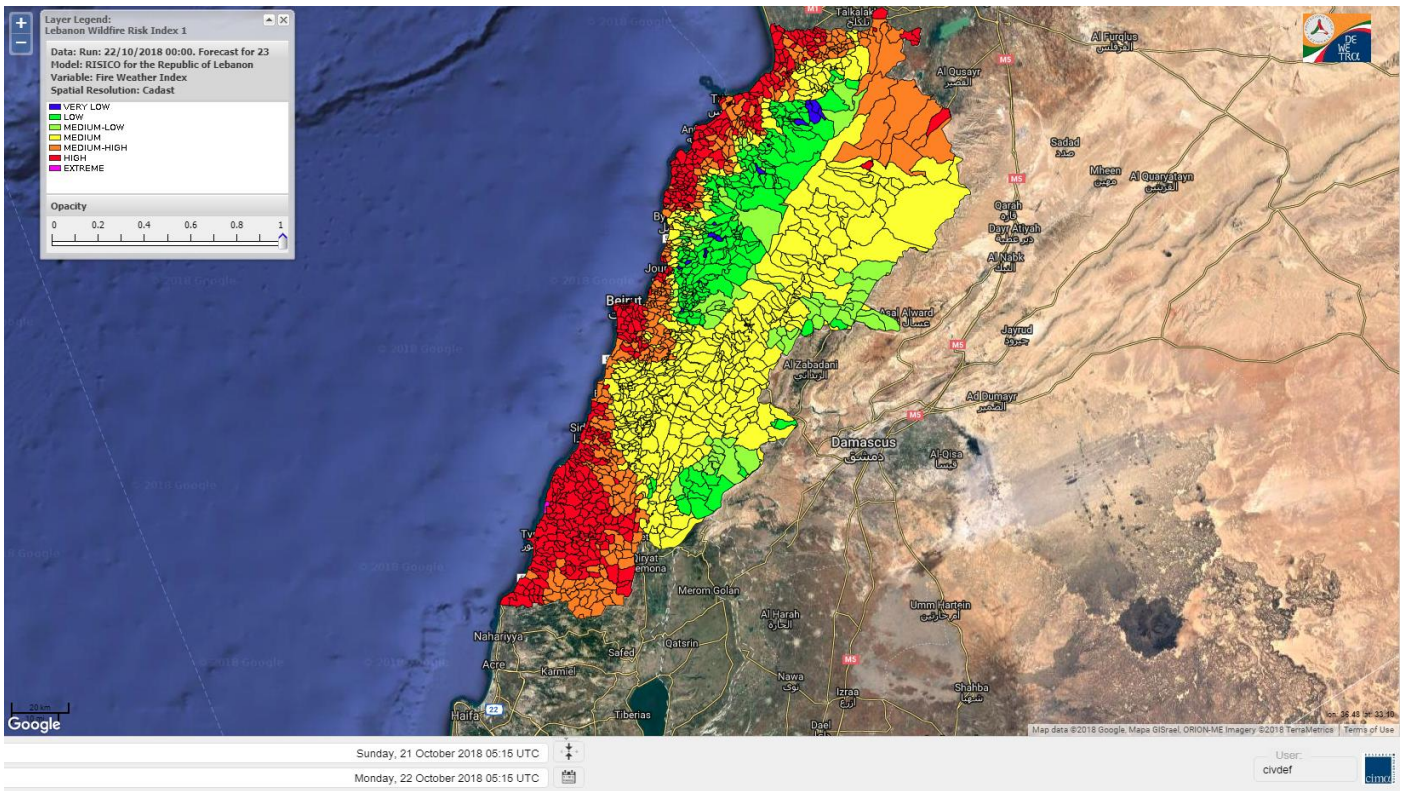

Lebanon for 23 OCT 2018