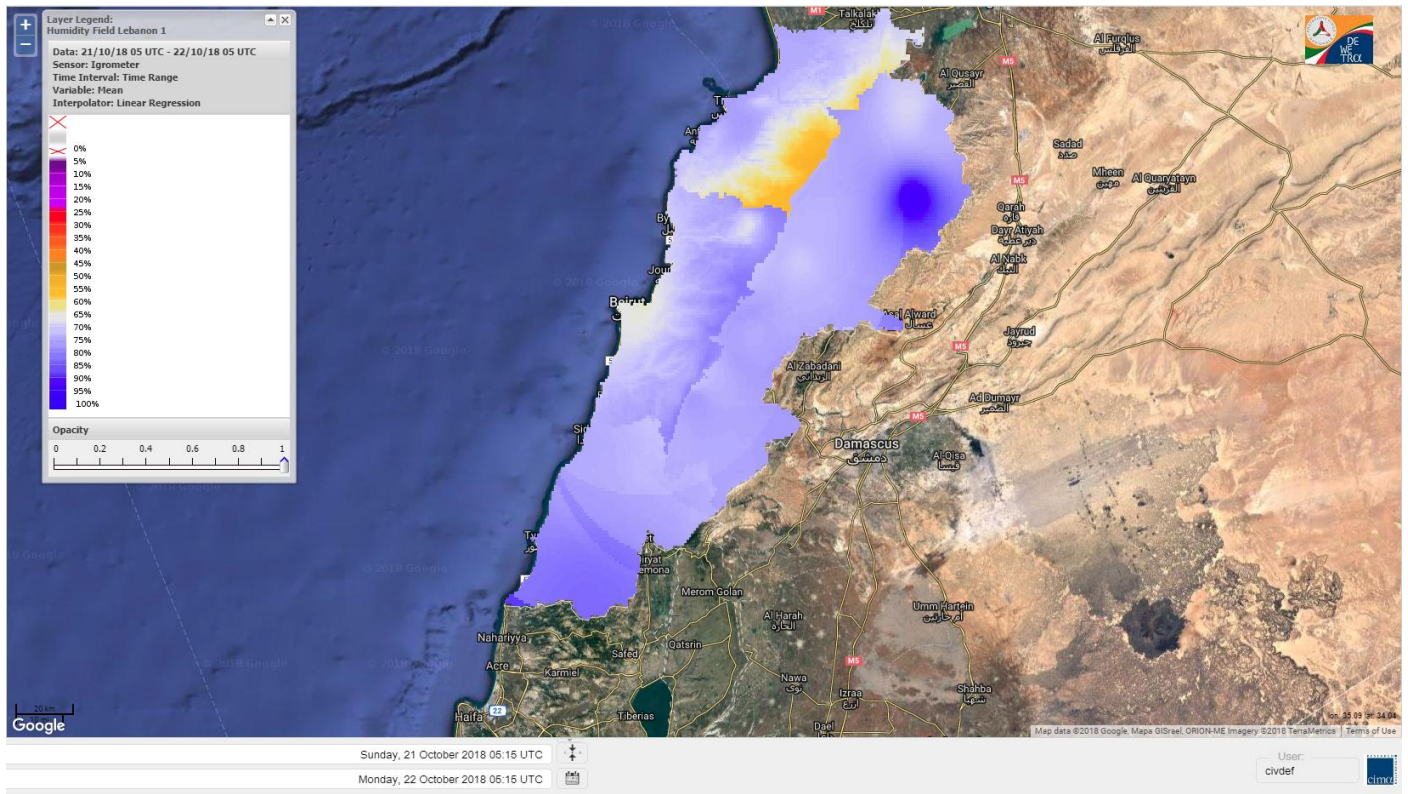

Lebanon humidity for Lebanon 22 OCT 2018