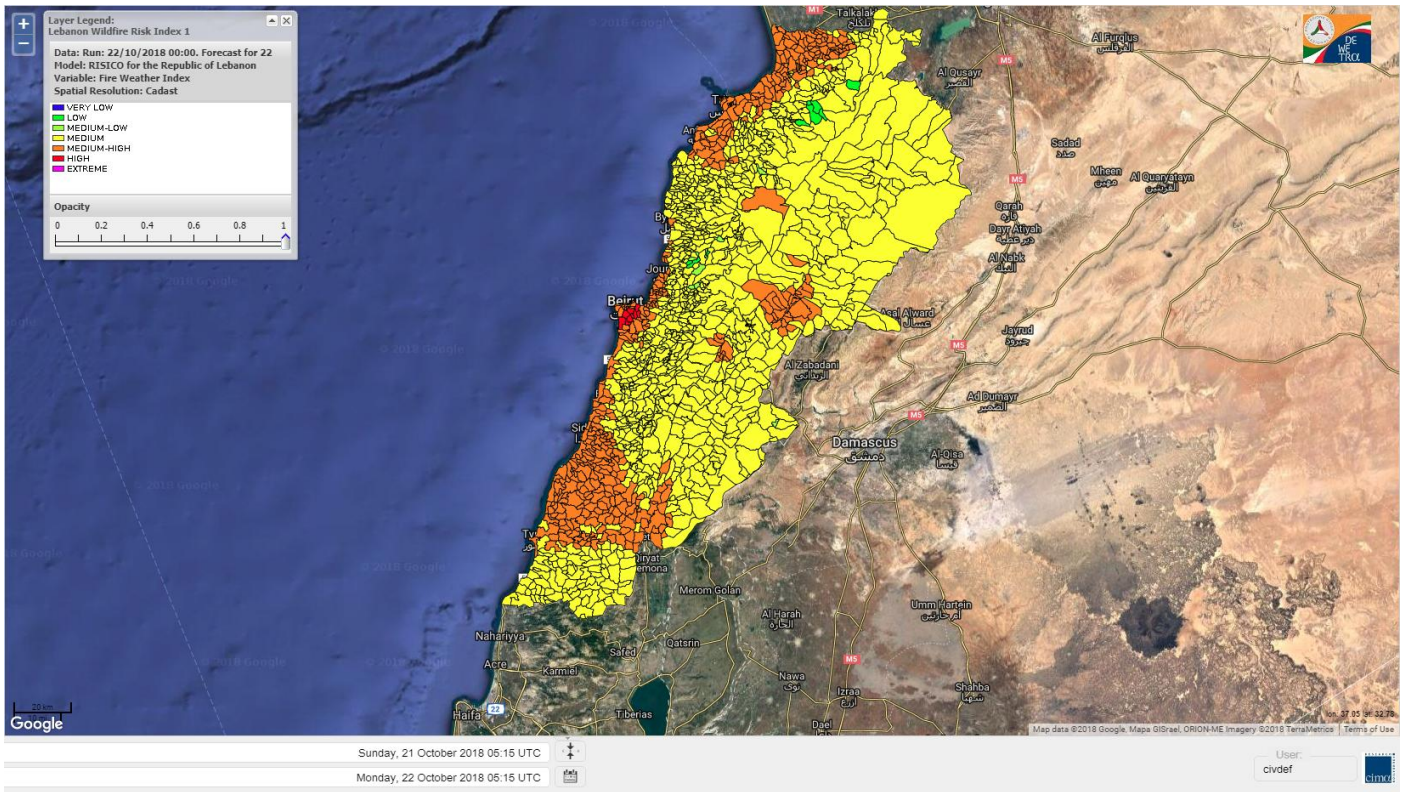

Lebanon for 22 OCT 2018