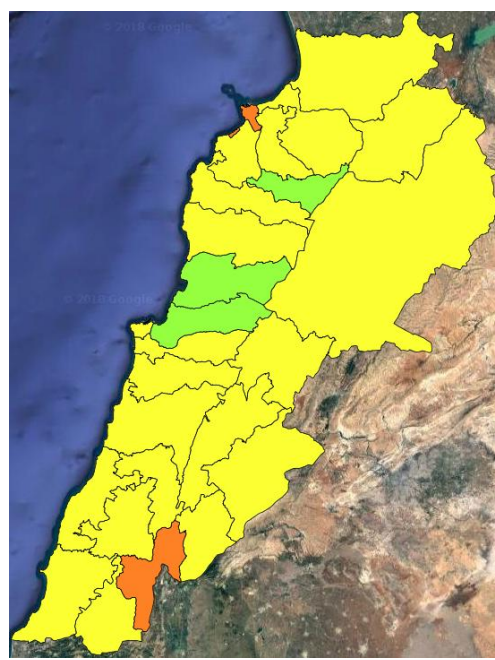

Beirut, 22 October 2018

FIRE RISK INDEX

21 OCT 2018

22 OCT 2018

23 OCT 2018

24 OCT 2018

Layer Legend:
Lebanon Wildfire Risk Index 1

Data: Run: 22/10/2018 00:00. Forecast for 22
Model: RISICO for the Republic of Lebanon
Variable: Fire Weather Index
Spatial Resolution: Caza