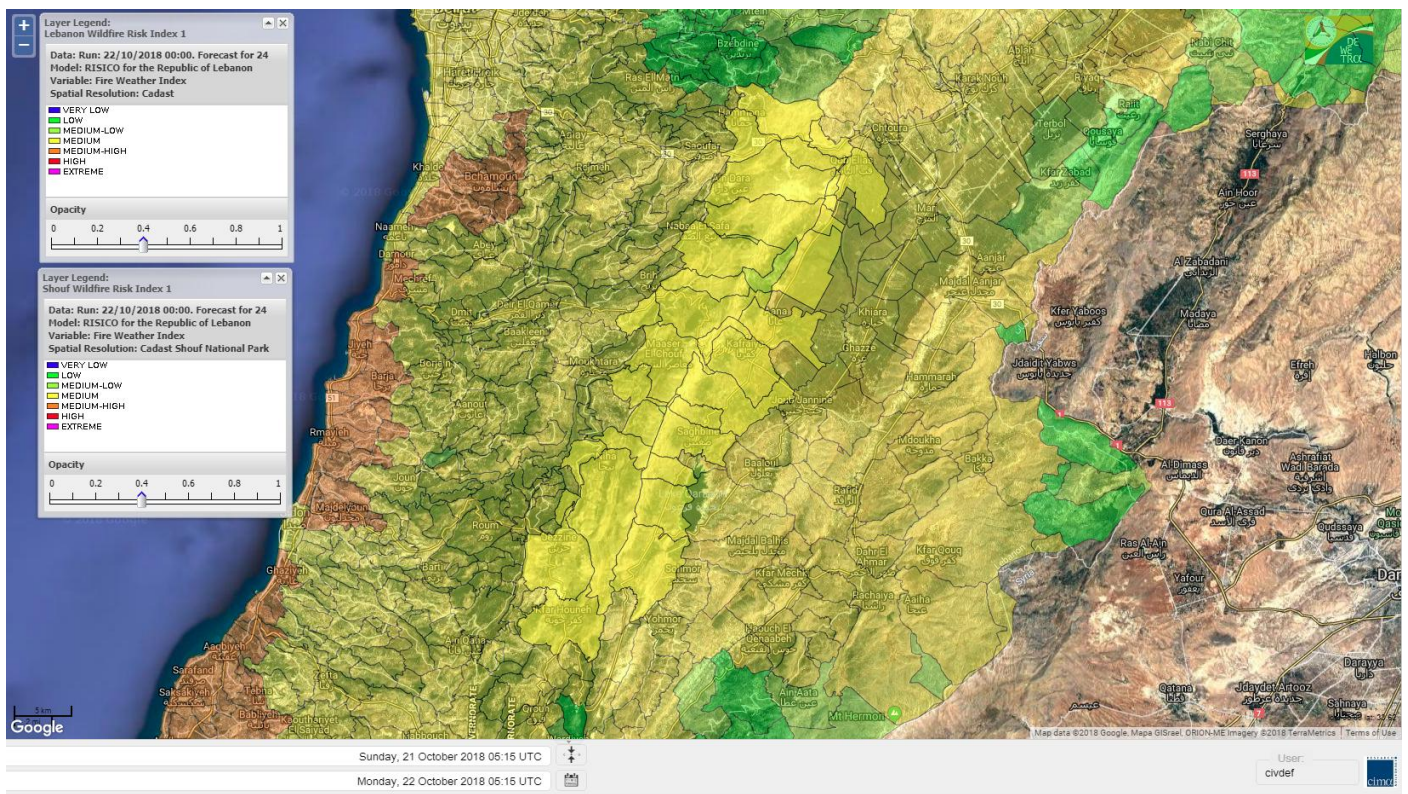

Shouf Biosphere Reserve Forecast for 24 OCT 2018