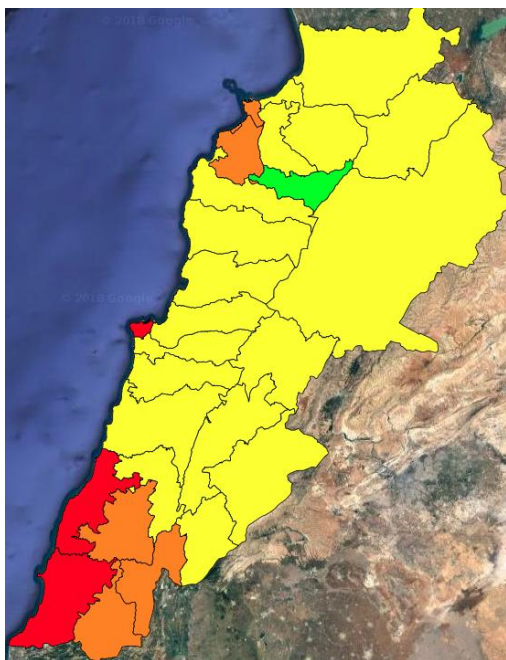

Beirut, 22 October 2018

FIRE RISK INDEX

21 OCT 2018

22 OCT 2018

23 OCT 2018

24 OCT 2018

Layer Legend:
Lebanon Wildfire Risk Index 1

Data: Run: 22/10/2018 00:00. Forecast for 22
Model: RISICO for the Republic of Lebanon
Variable: Fire Weather Index
Spatial Resolution: Caza