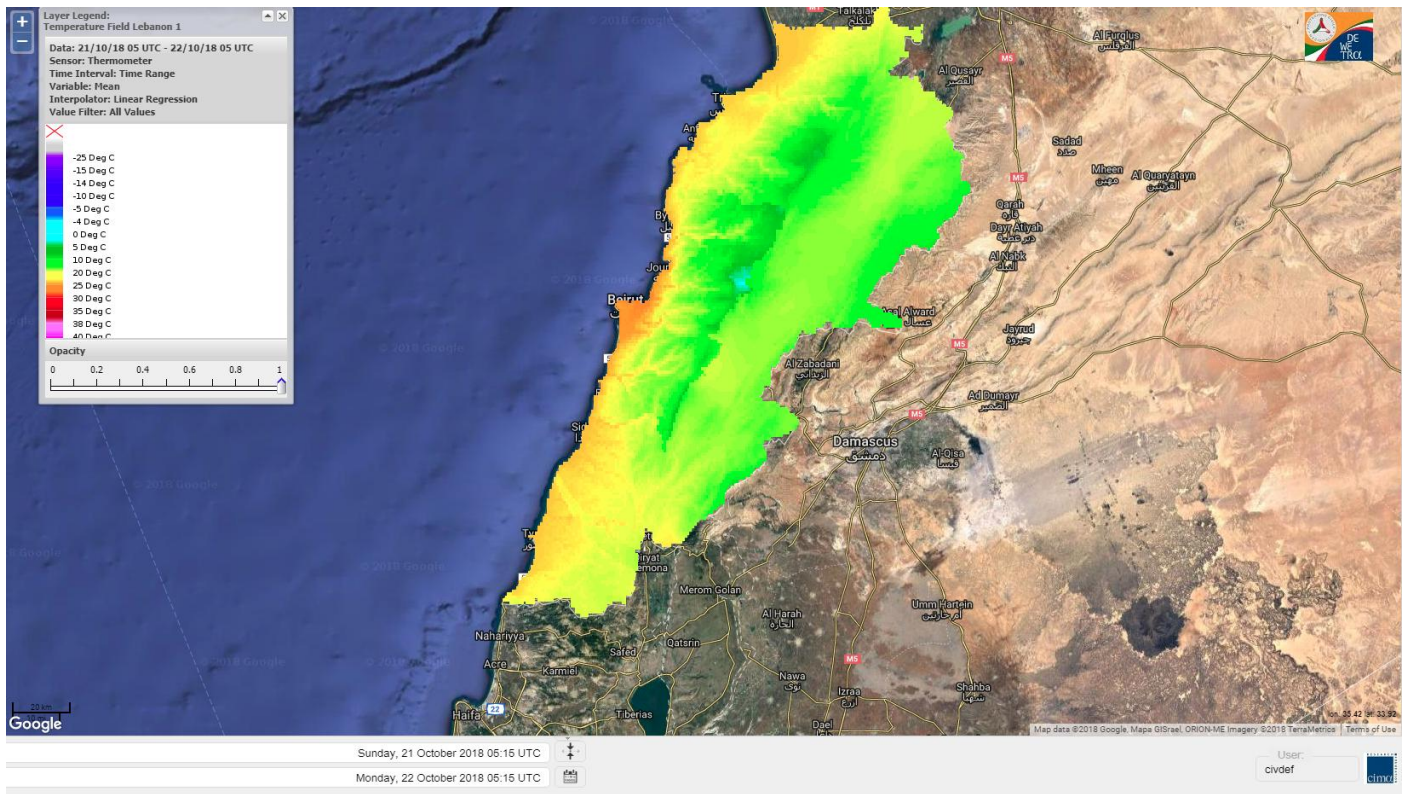

Lebanon temperature for Lebanon 22 OCT 2018