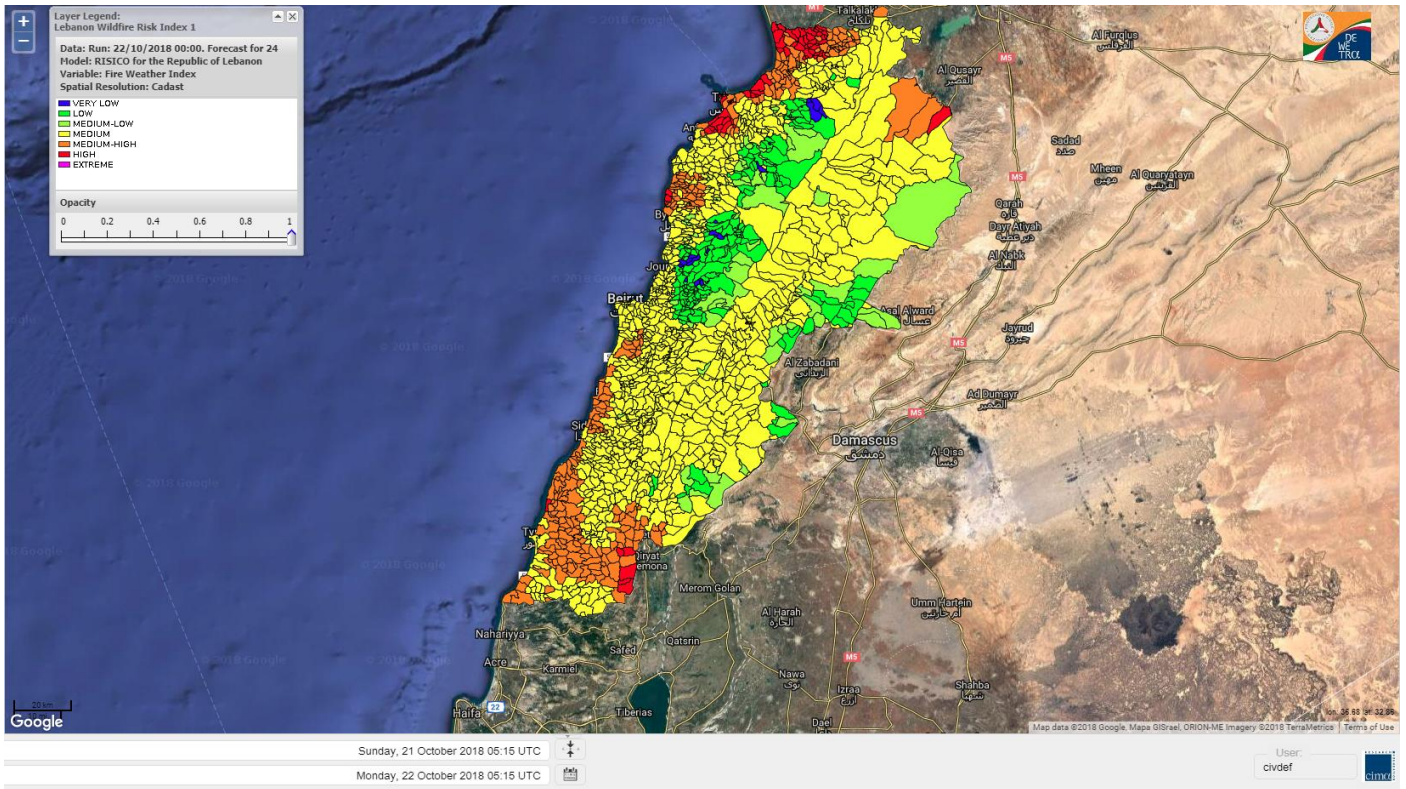

Lebanon for 24 OCT 2018