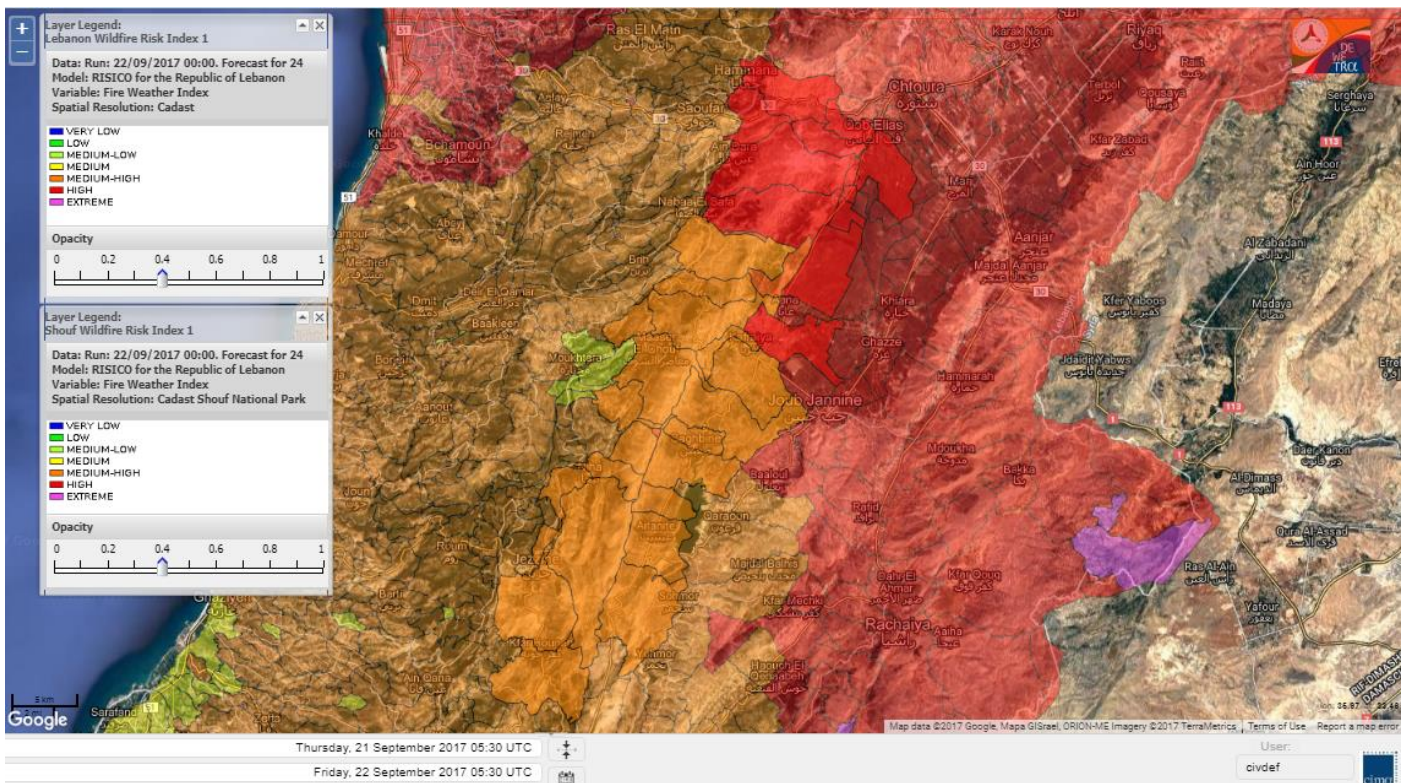

Shouf Biosphere Reserve Forecast for 22 Sep 2017