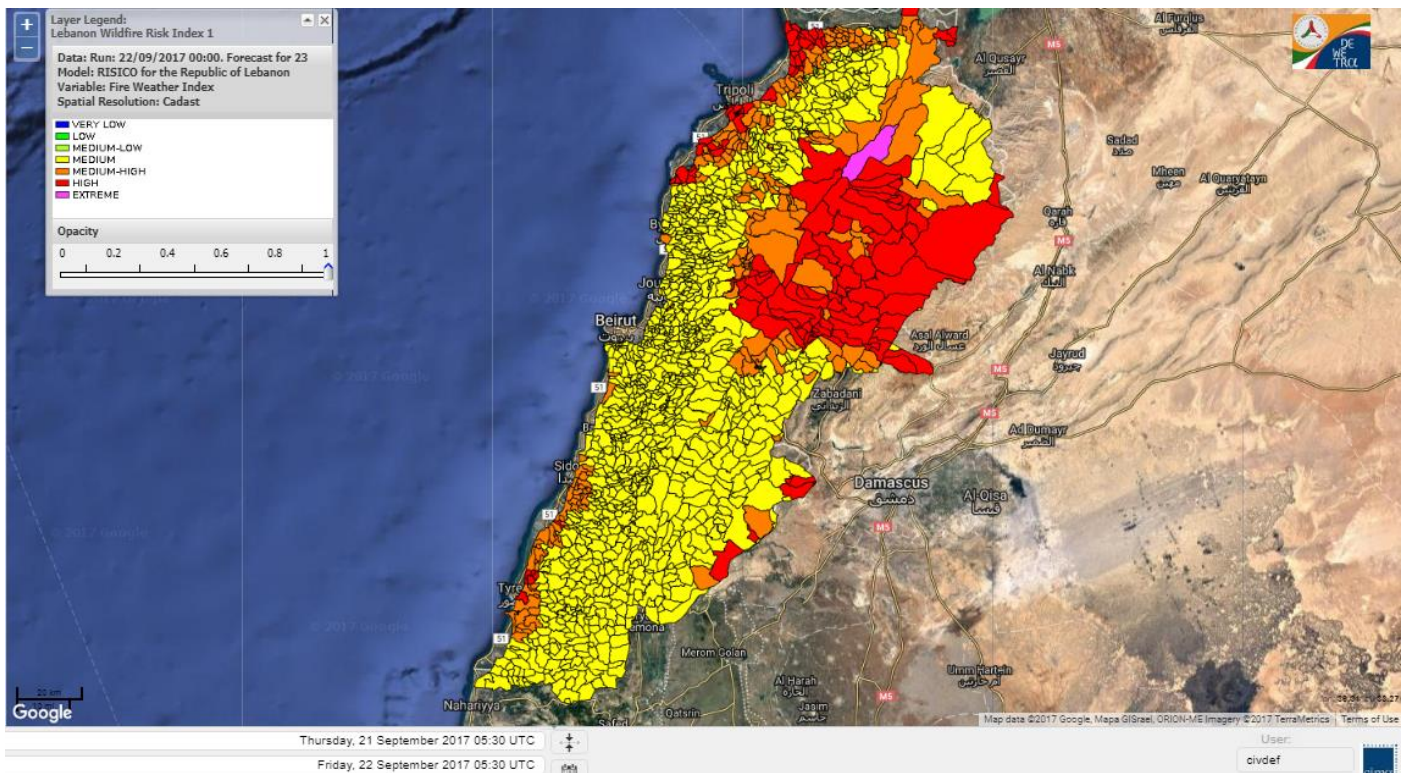

Lebanon for 21 Sep 2017