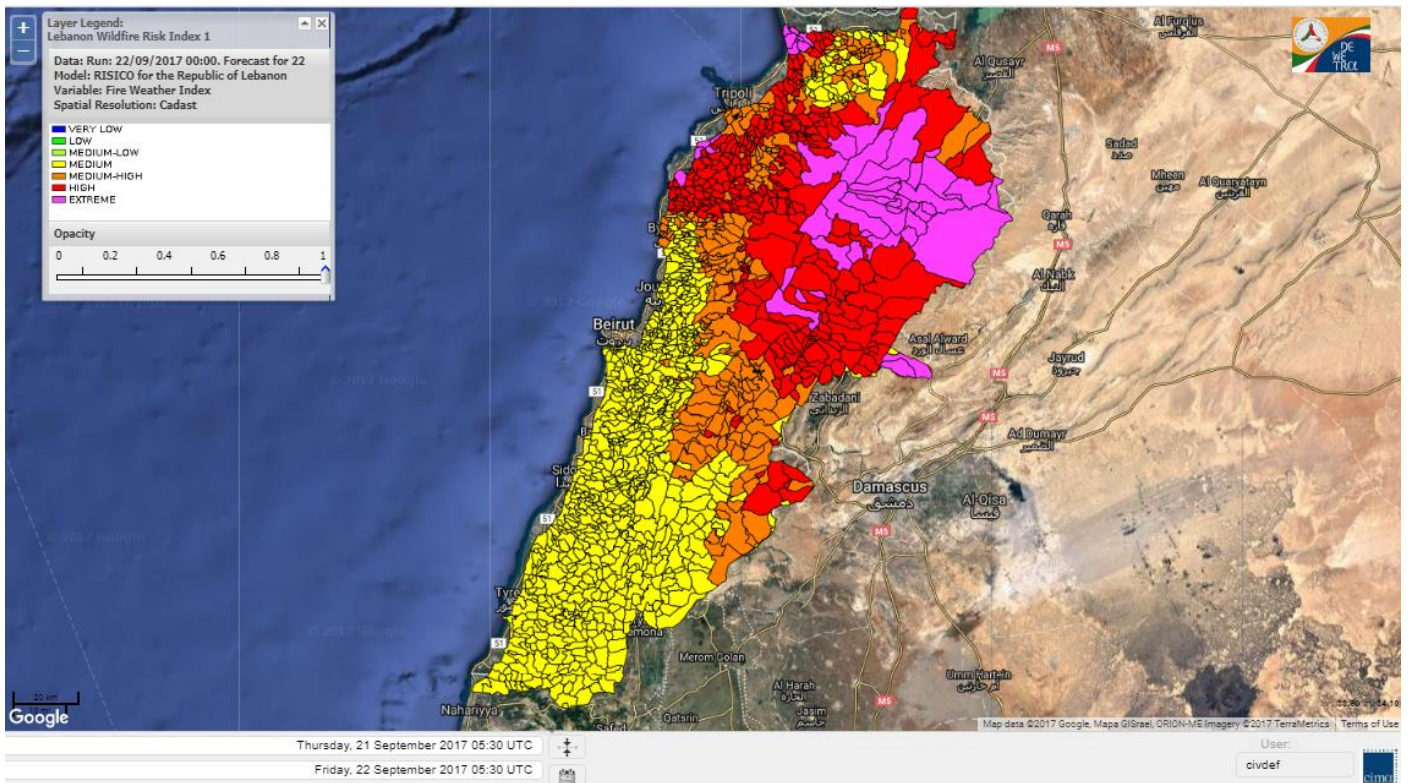

Lebanon for 20 Sep 2017