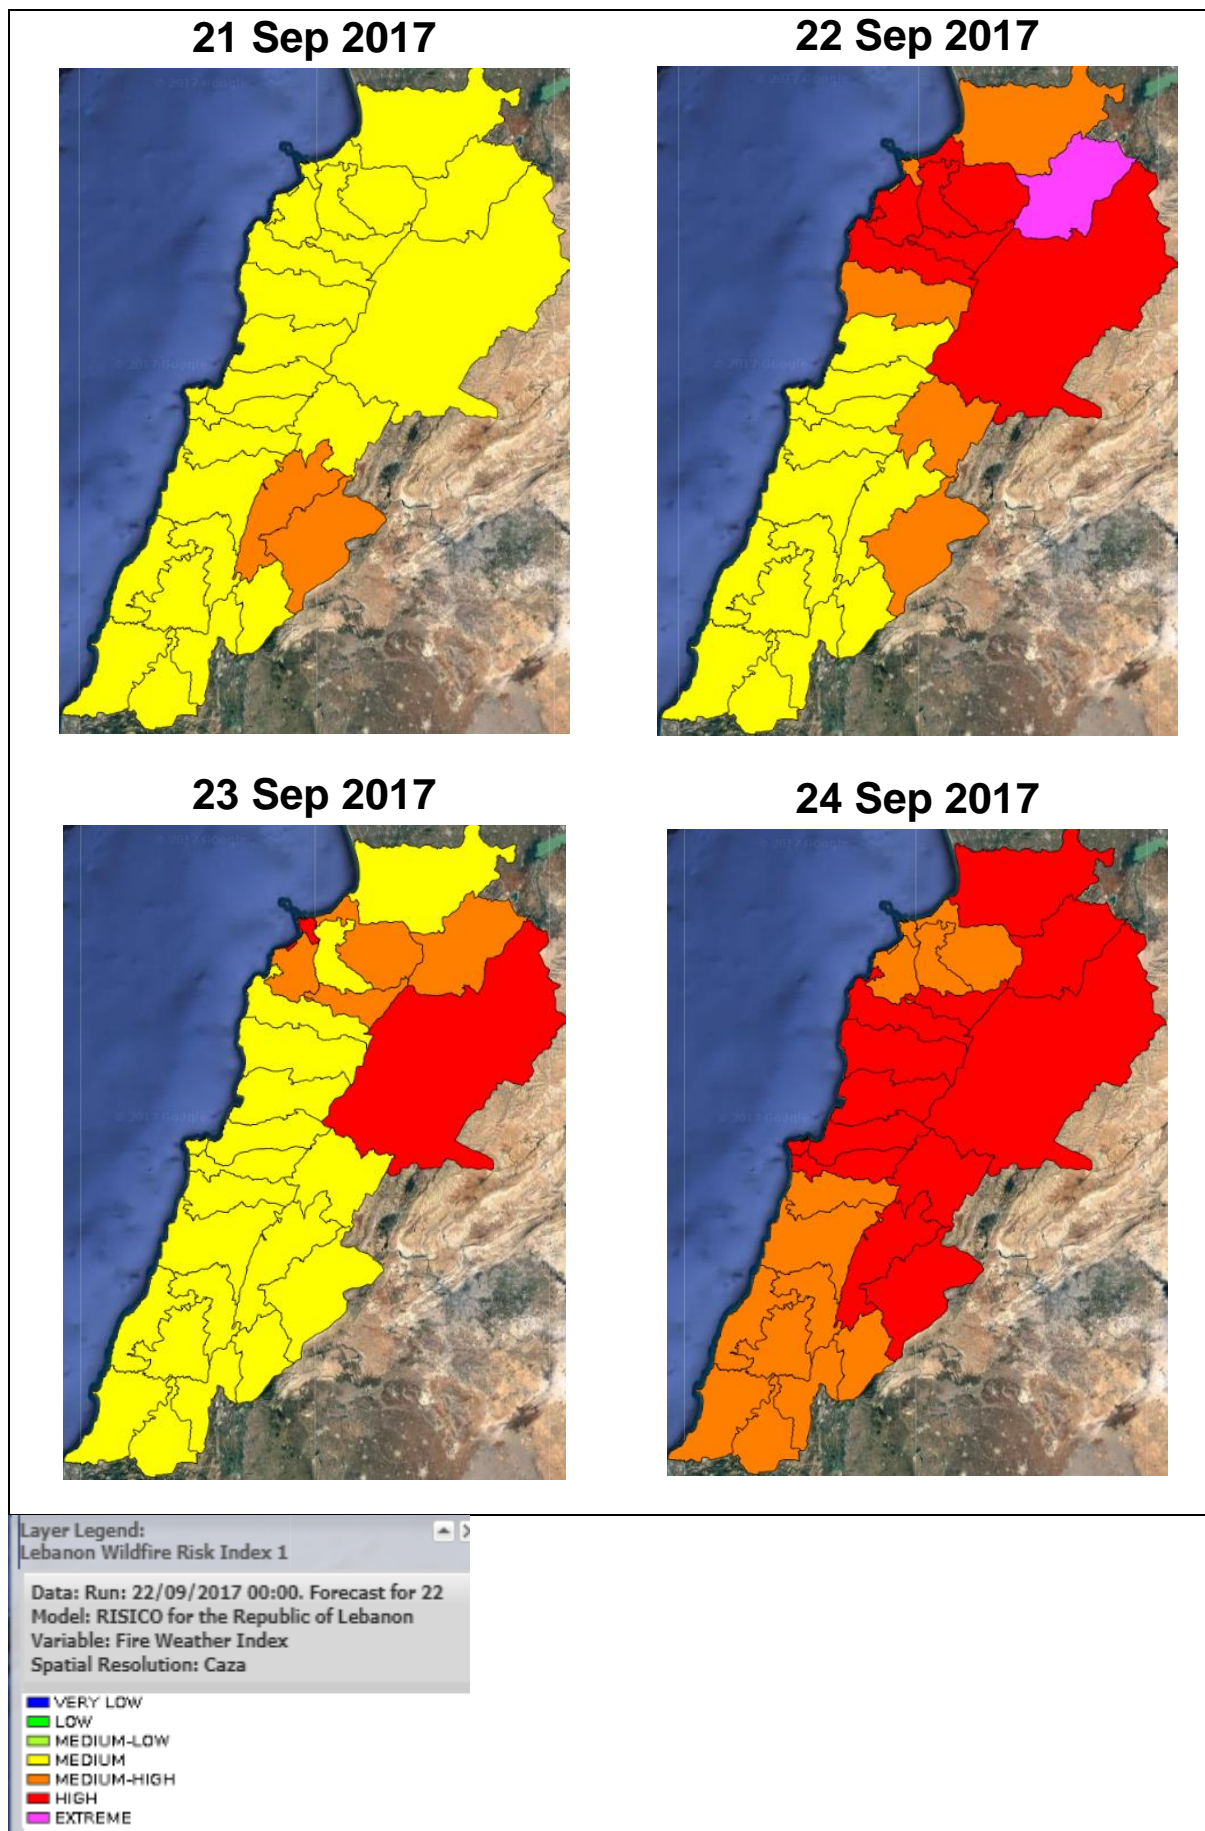

FIRE RISK INDEX