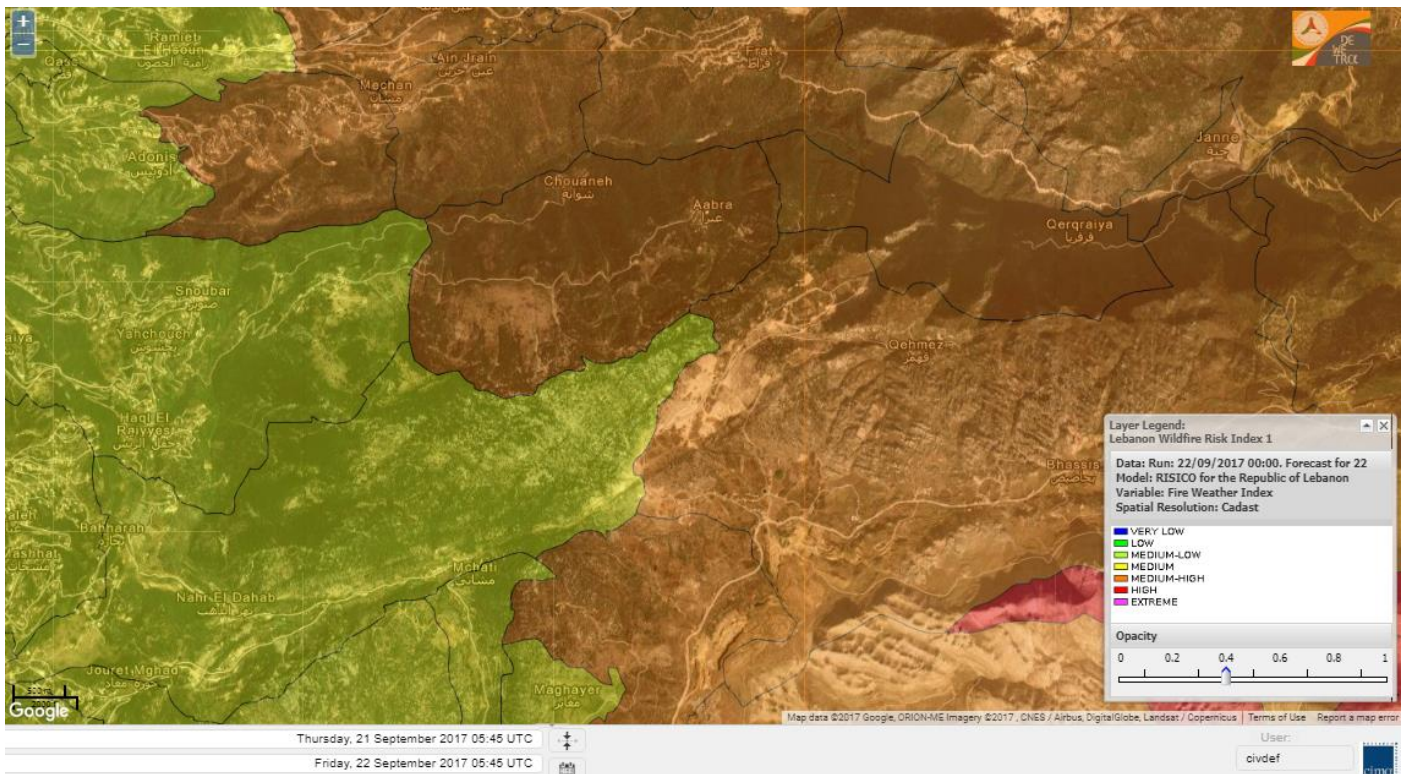

Jabal Moussa Reserve Forecast for 20 Sep 2017