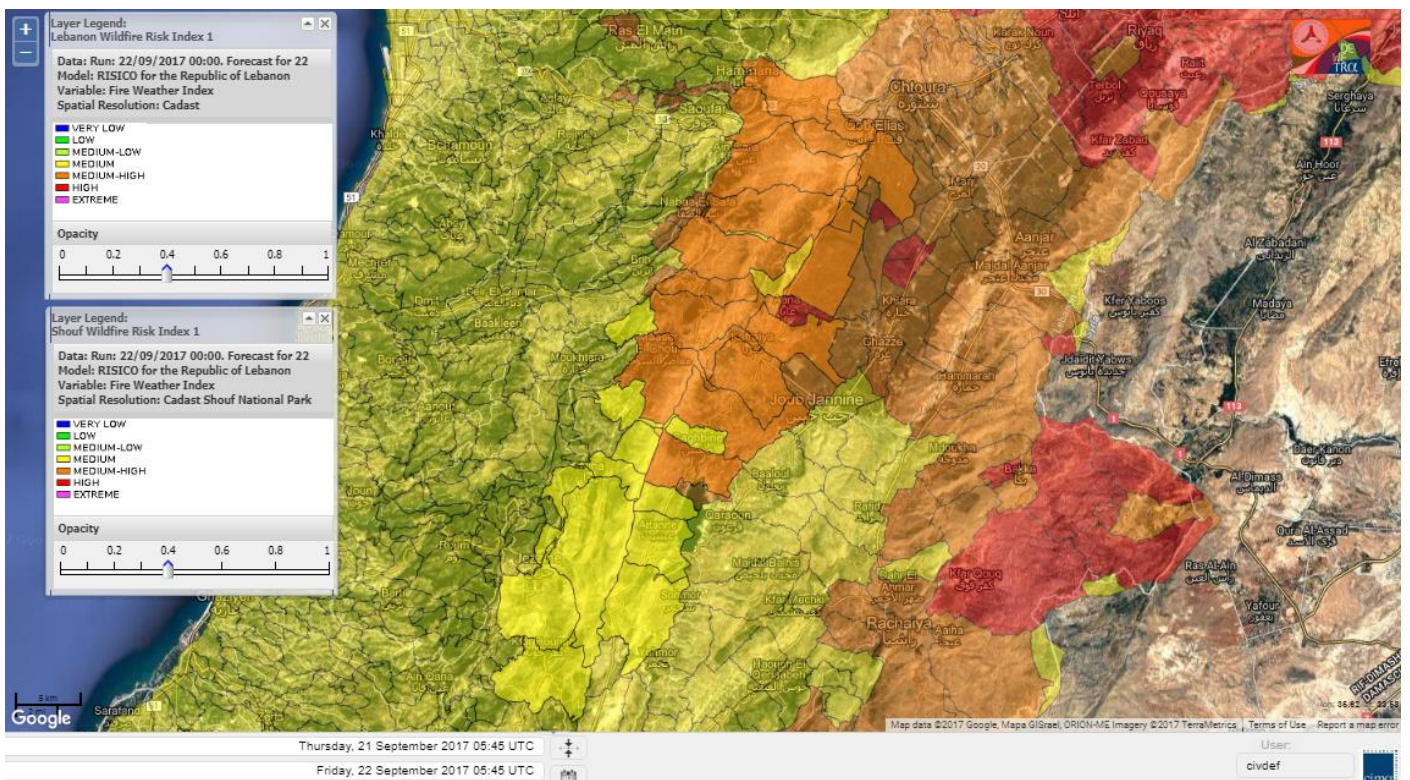

Shouf Biosphere Reserve Forecast for 20 Sep 2017