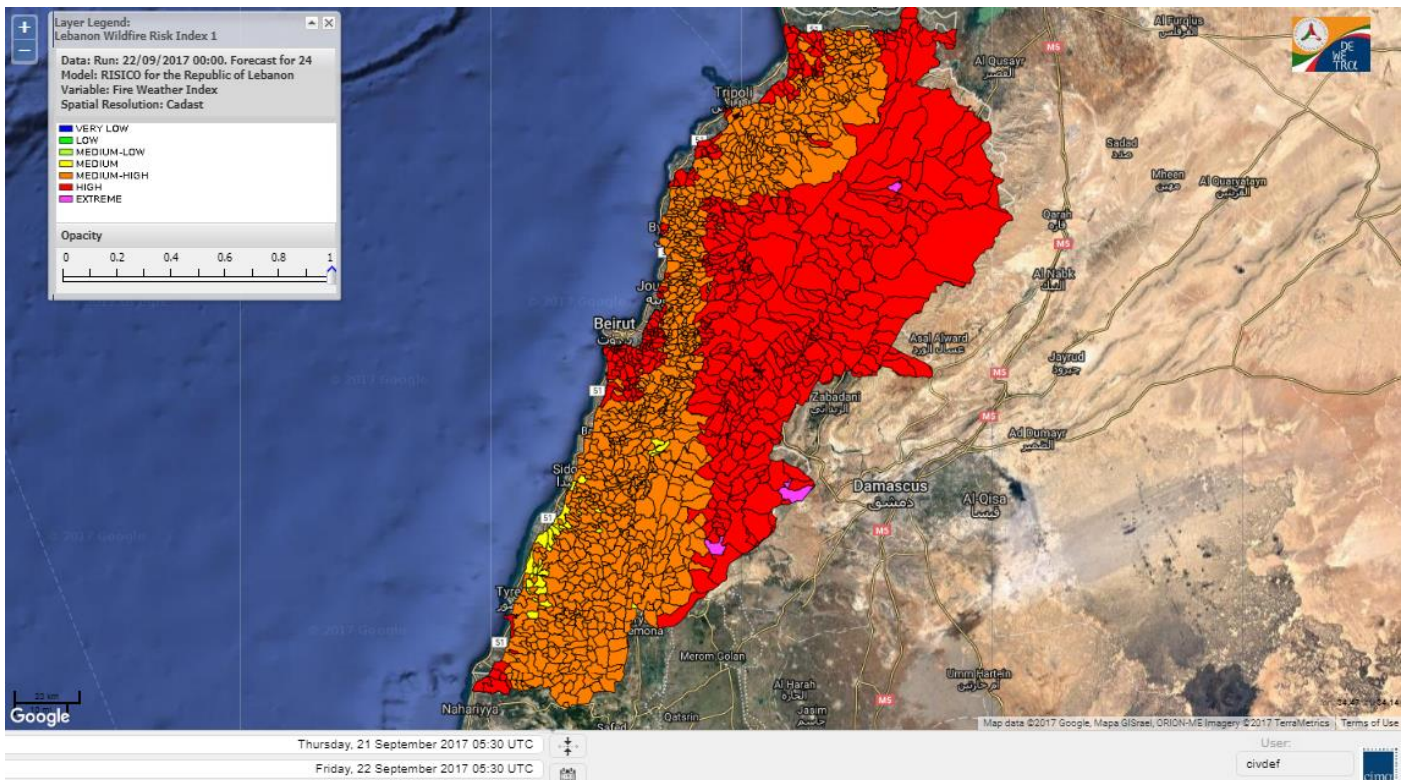

Beirut, 22 September 2017

FIRE RISK INDEX

Lebanon temperature for 20 Sep 2017

Lebanon humidity for 20 Sep 2017

Lebanon for 20 Sep 2017

Lebanon for 21 Sep 2017

Lebanon for 22 Sep 2017

Shouf Biosphere Reserve Forecast for 20 Sep 2017