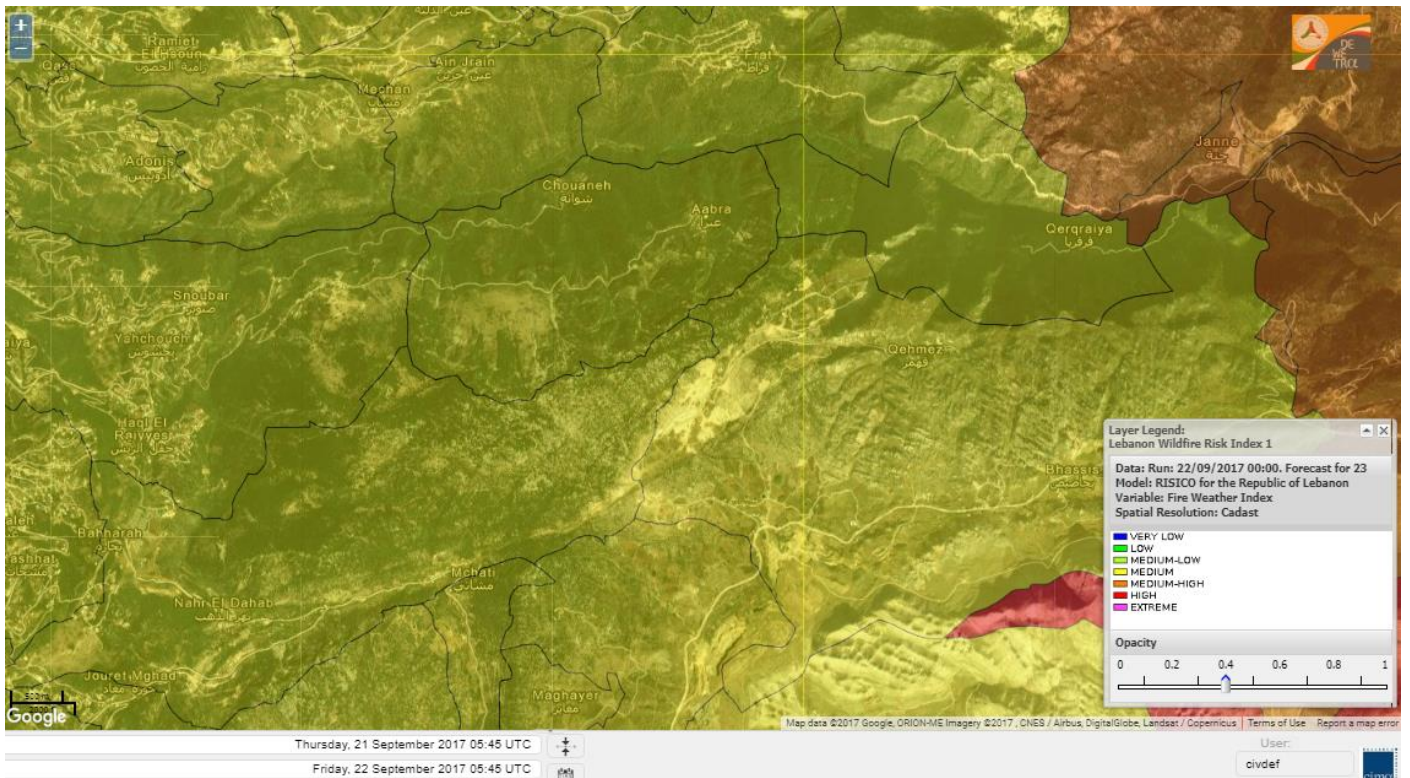

Jabal Moussa Reserve Forecast for 21 Sep 2017