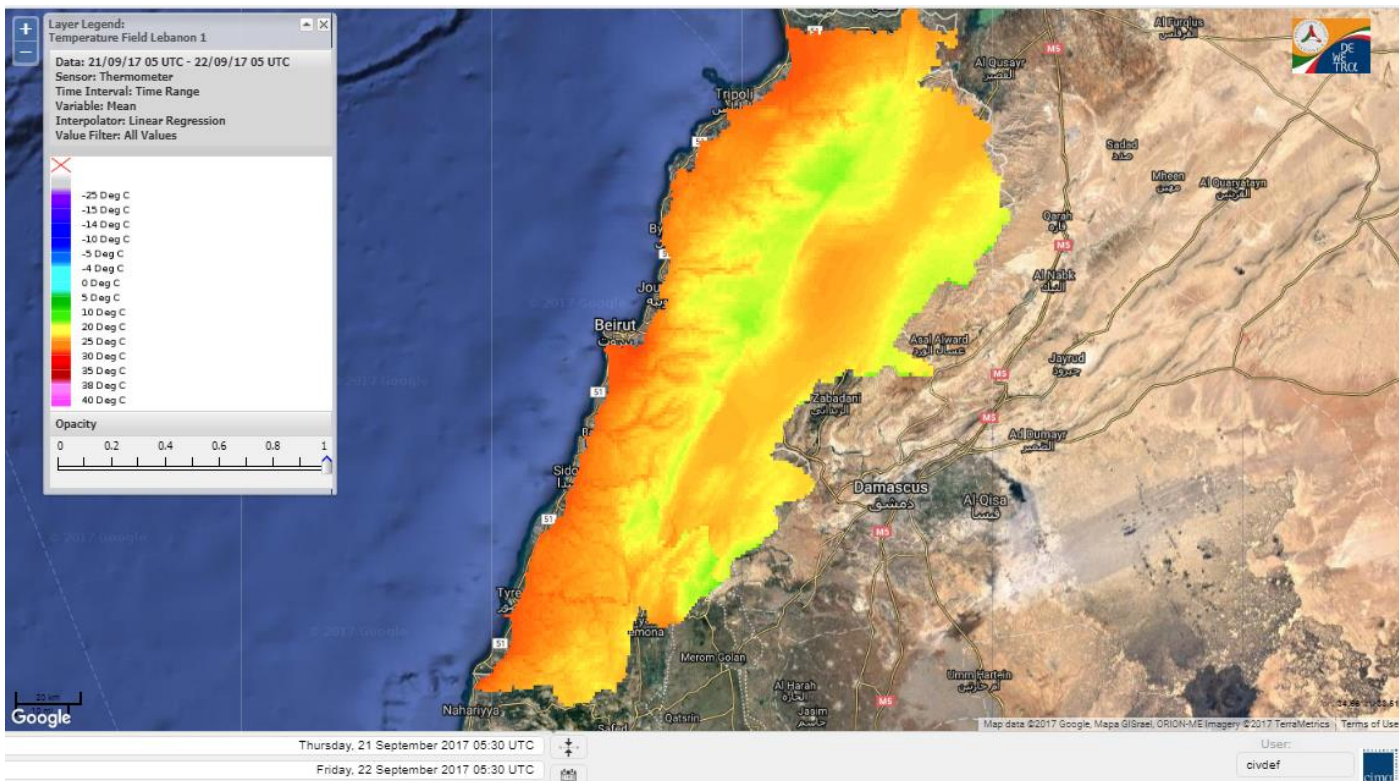

Lebanon temperature for 20 Sep 2017