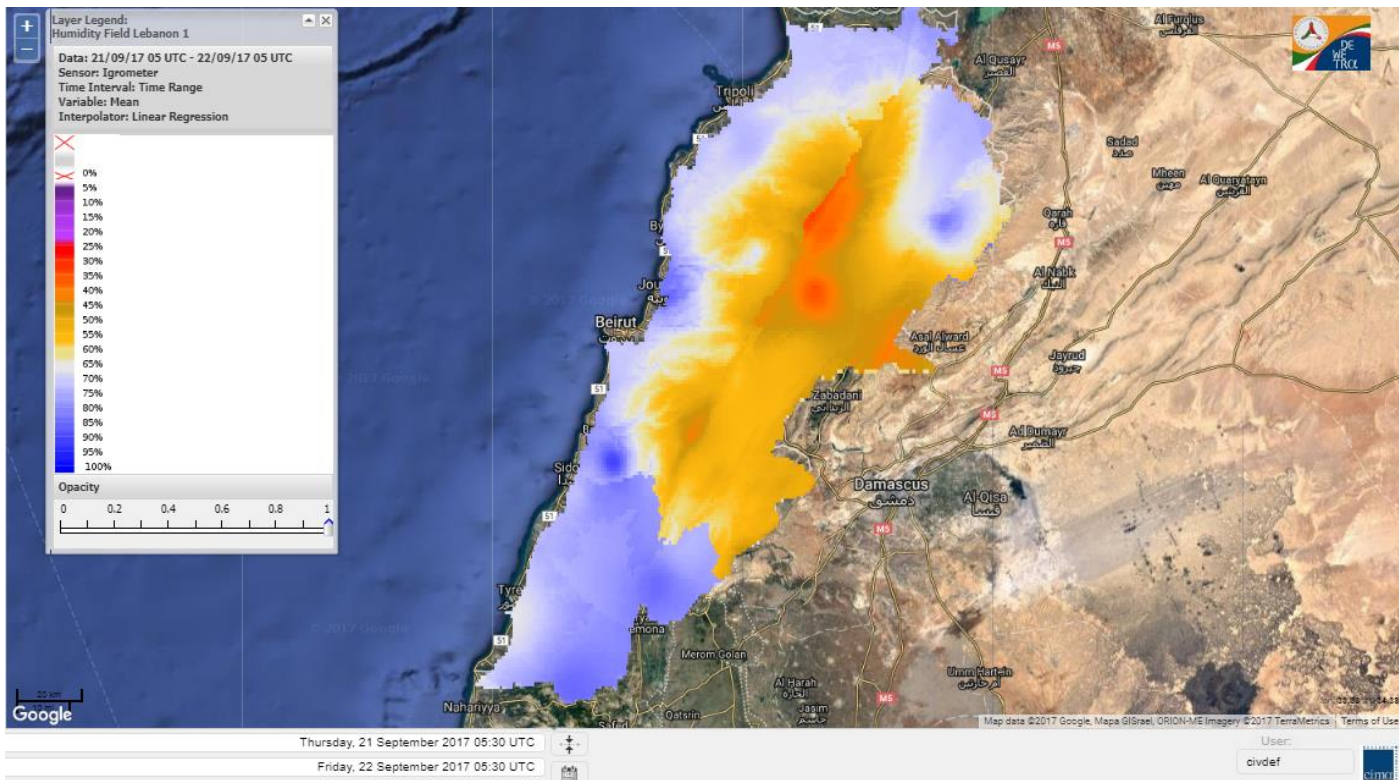

Beirut, 22 September 2017

FIRE RISK INDEX

Lebanon temperature for 20 Sep 2017

Lebanon humidity for 20 Sep 2017

Lebanon for 20 Sep 2017

Lebanon for 21 Sep 2017

Lebanon for 22 Sep 2017

Shouf Biosphere Reserve Forecast for 20 Sep 2017