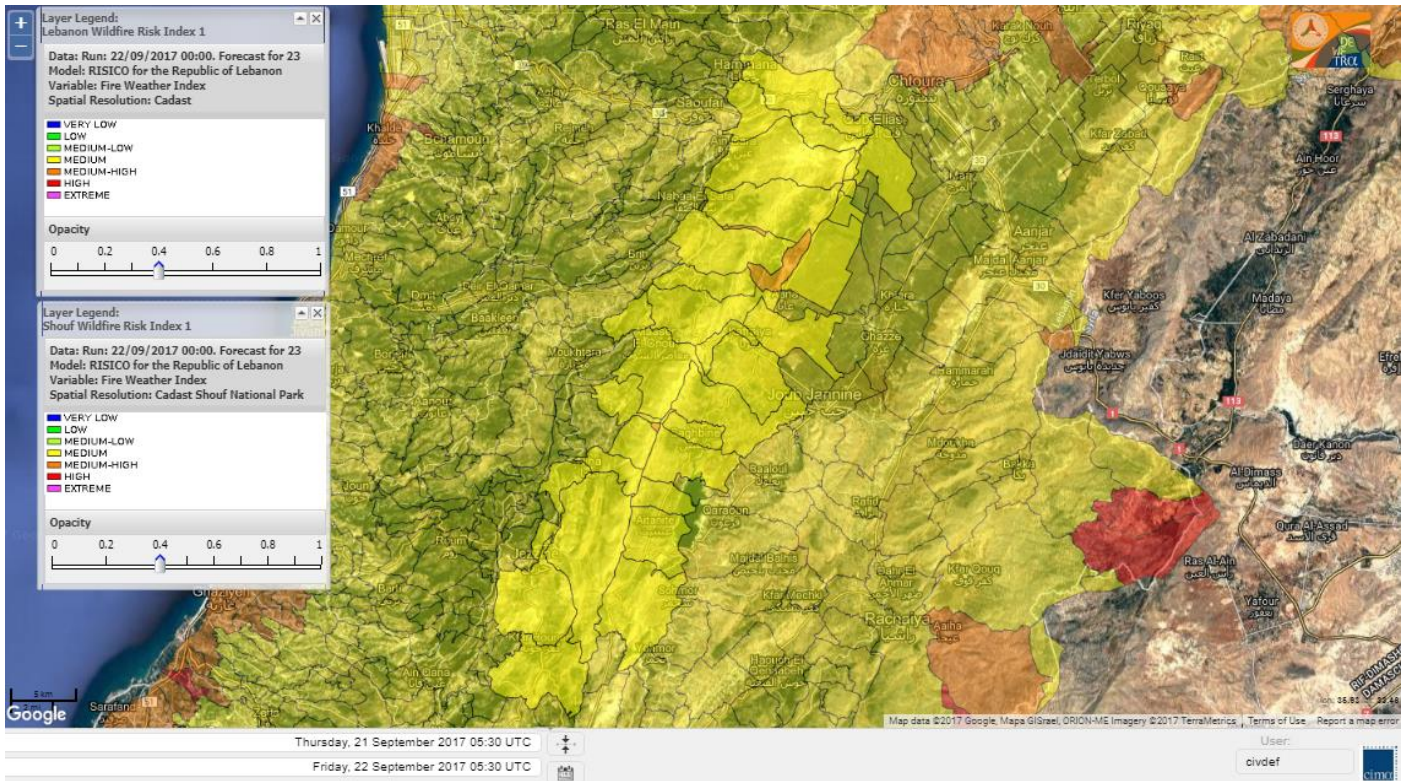

Shouf Biosphere Reserve Forecast for 21 Sep 2017