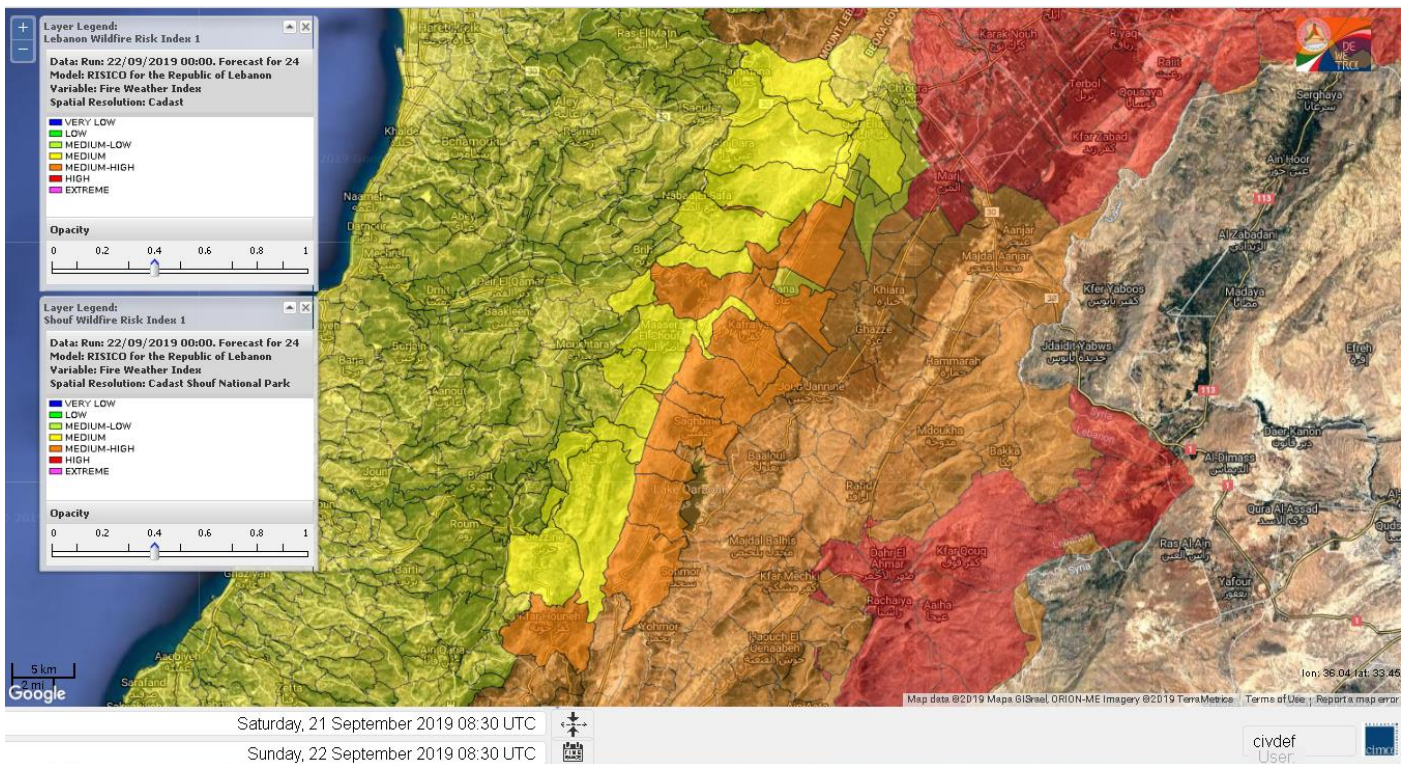

Shouf Biosphere Reserve Forecast for 24 September 2019