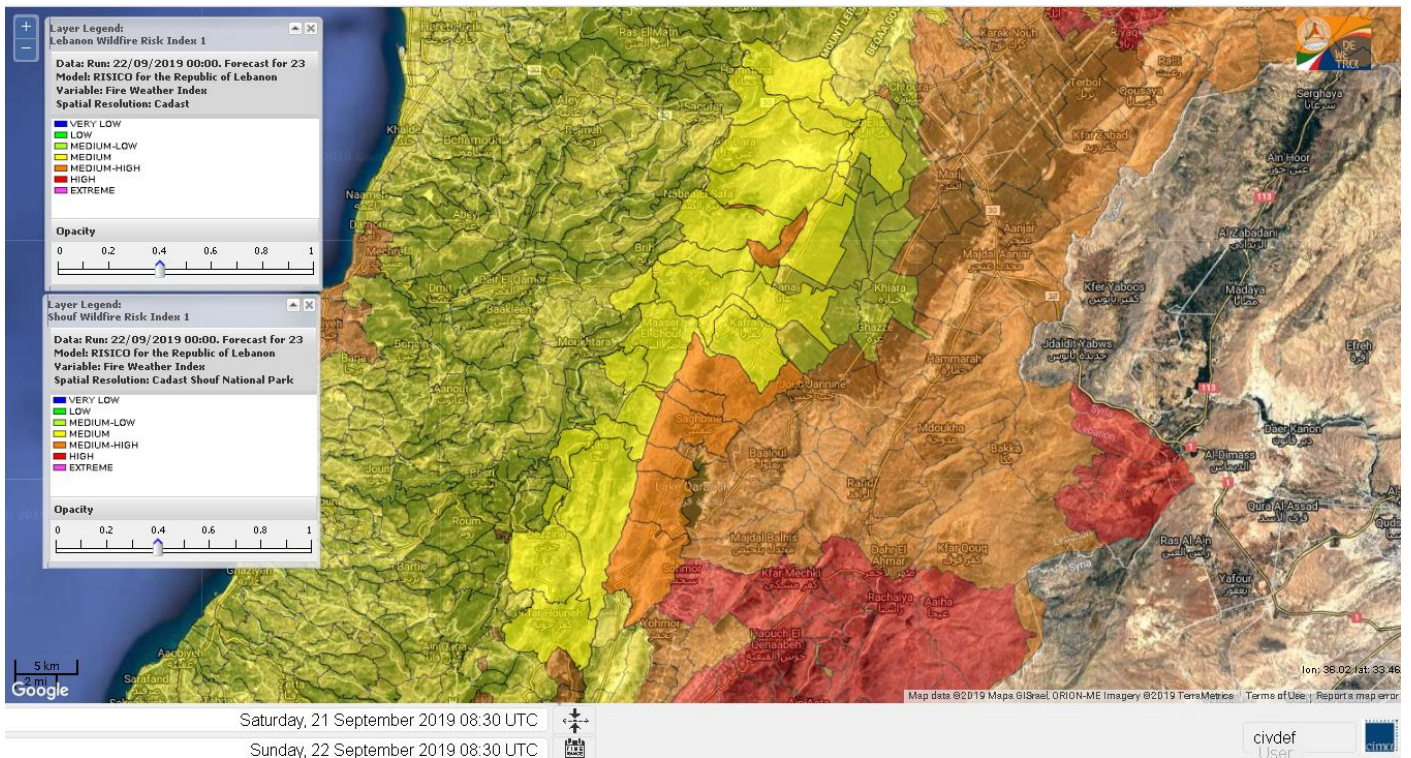

Shouf Biosphere Reserve Forecast for 23 September 2019