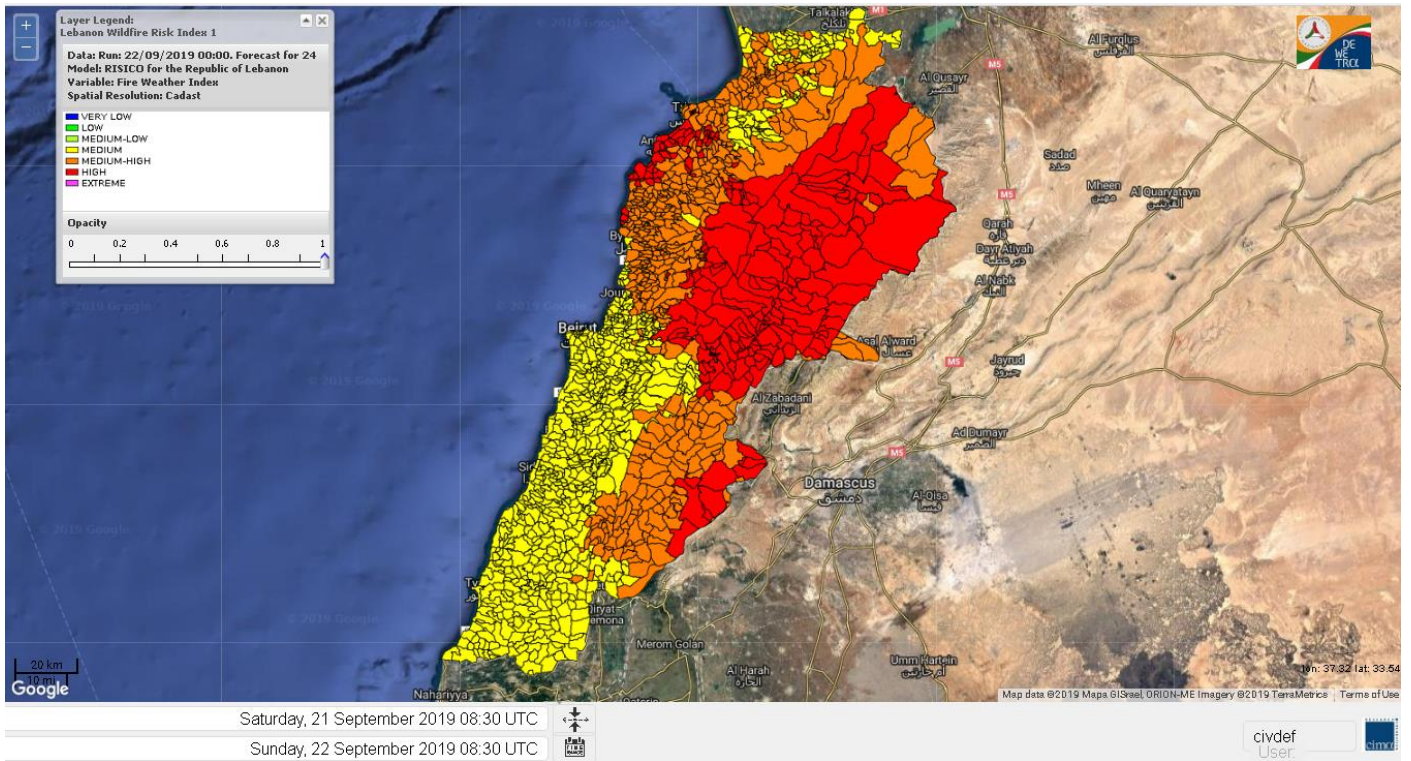

- VERY LOW
- LOW
- MEDIUM-LOW
- MEDIUM
- MEDIUM-HIGH
- HIGH
- EXTREME

Lebanon for 22 September 2019

Lebanon for 23 September 2019

Lebanon for 24 September 2019

Shouf Biosphere Reserve Forecast for 22 September 2019