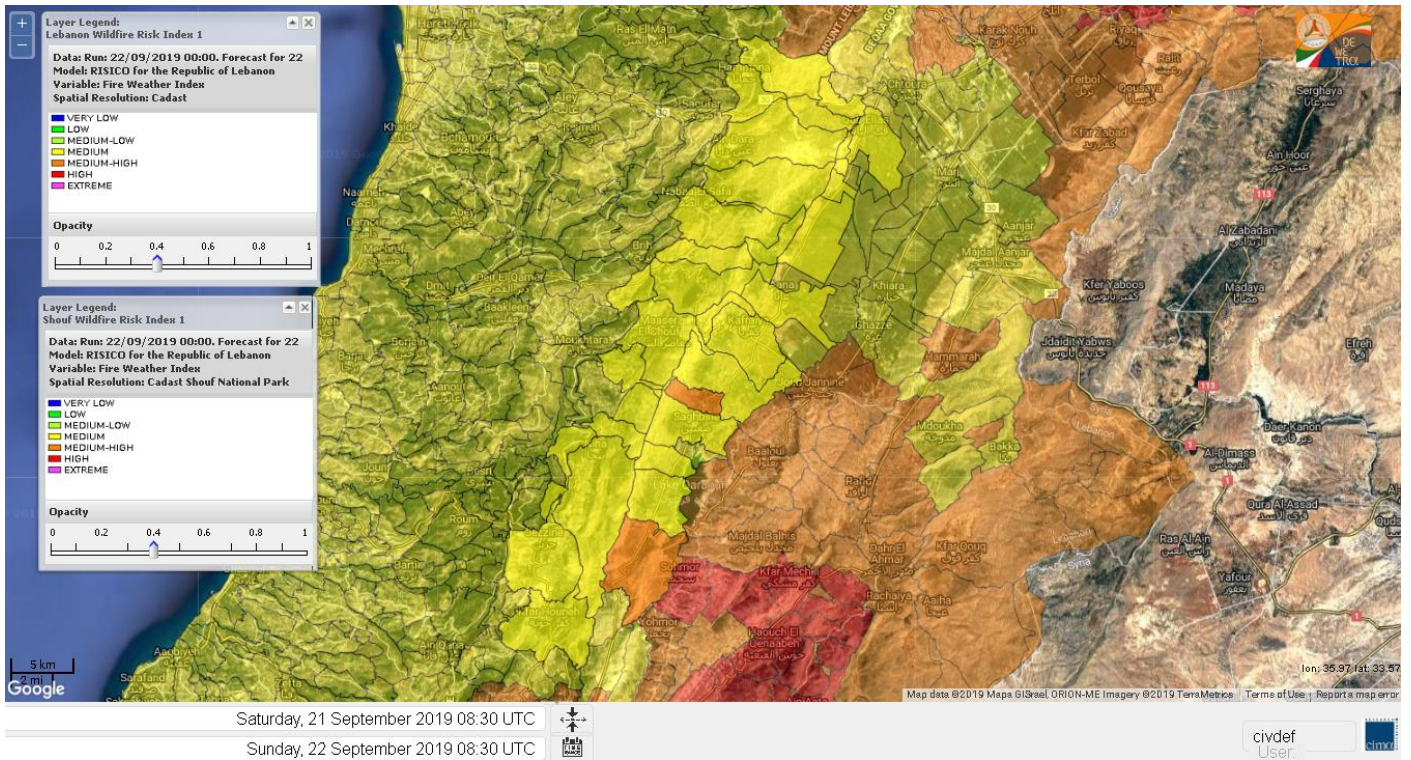

- VERY LOW
- LOW
- MEDIUM-LOW
- MEDIUM
- MEDIUM-HIGH
- HIGH
- EXTREME

Lebanon for 22 September 2019

Lebanon for 23 September 2019

Lebanon for 24 September 2019

Shouf Biosphere Reserve Forecast for 22 September 2019