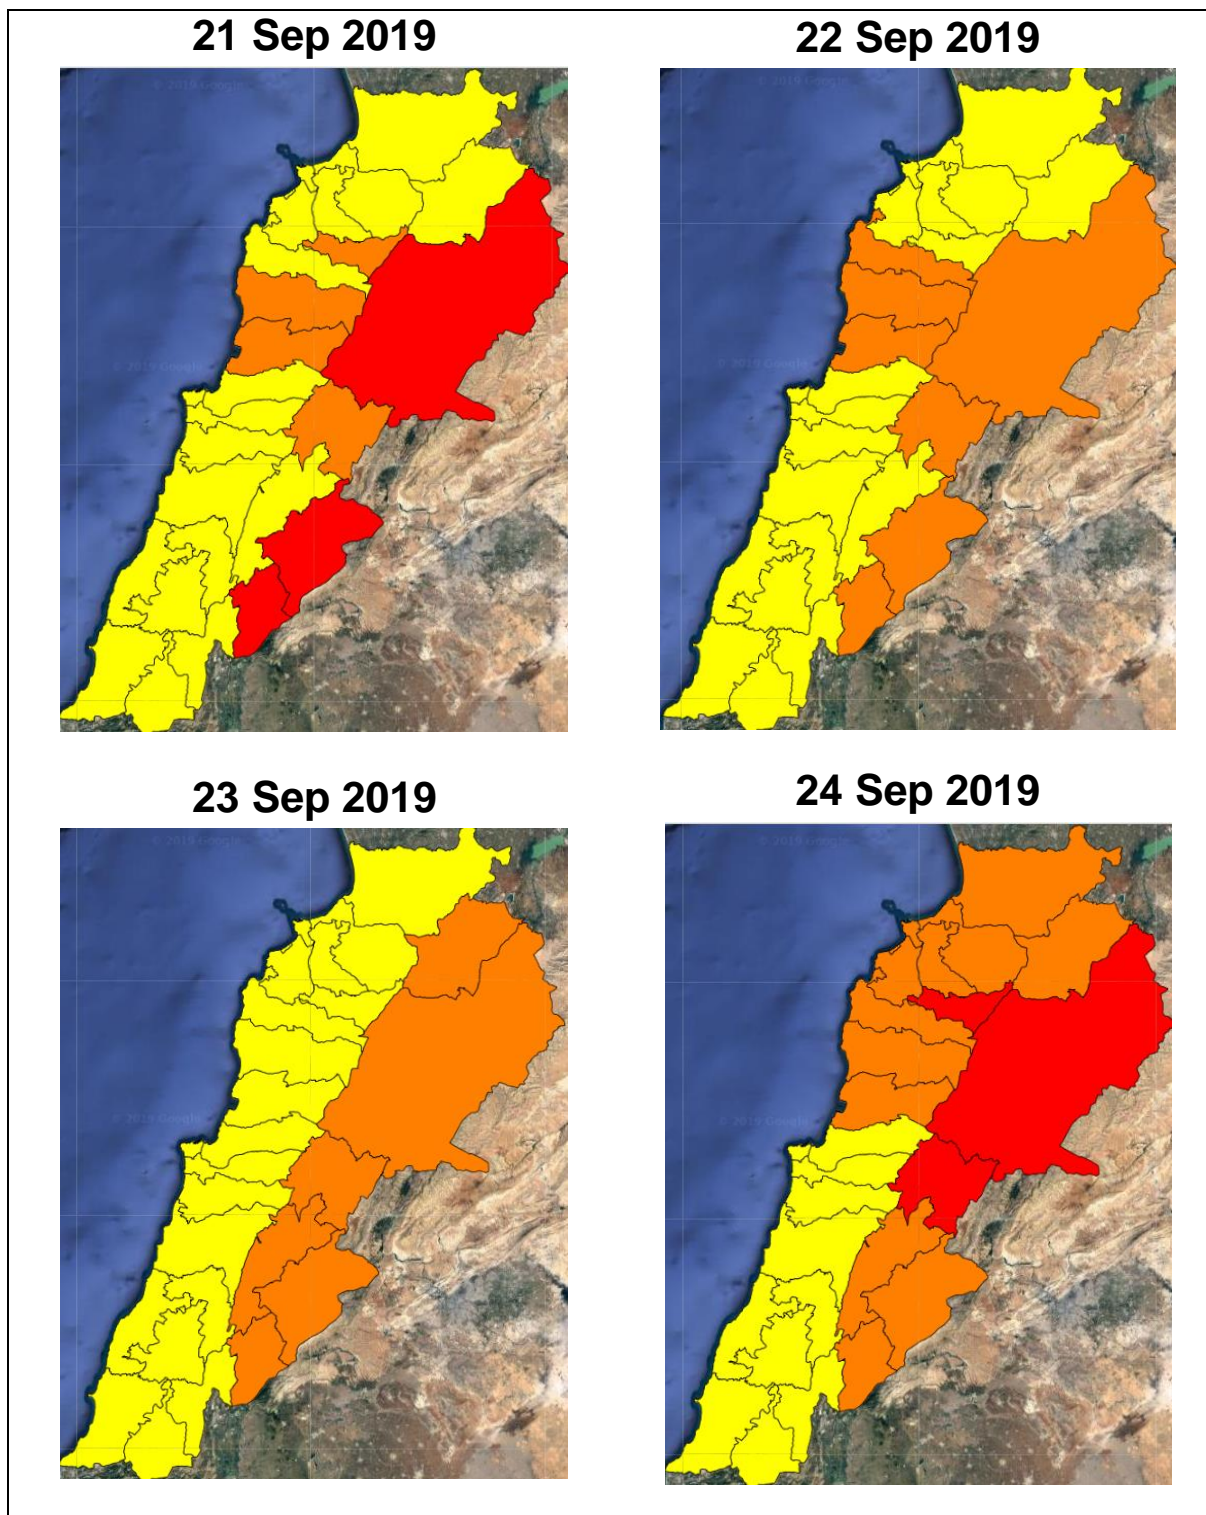

FIRE RISK INDEX

Layer Legend:
Lebanon Wildfire Risk Index 1

Data: Run: 22/09/2019 00:00. Forecast for 22
Model: RISICO for the Republic of Lebanon
Variable: Fire Weather Index
Spatial Resolution: Caza

- VERY LOW
- LOW
- MEDIUM-LOW
- MEDIUM
- MEDIUM-HIGH
- HIGH
- EXTREME