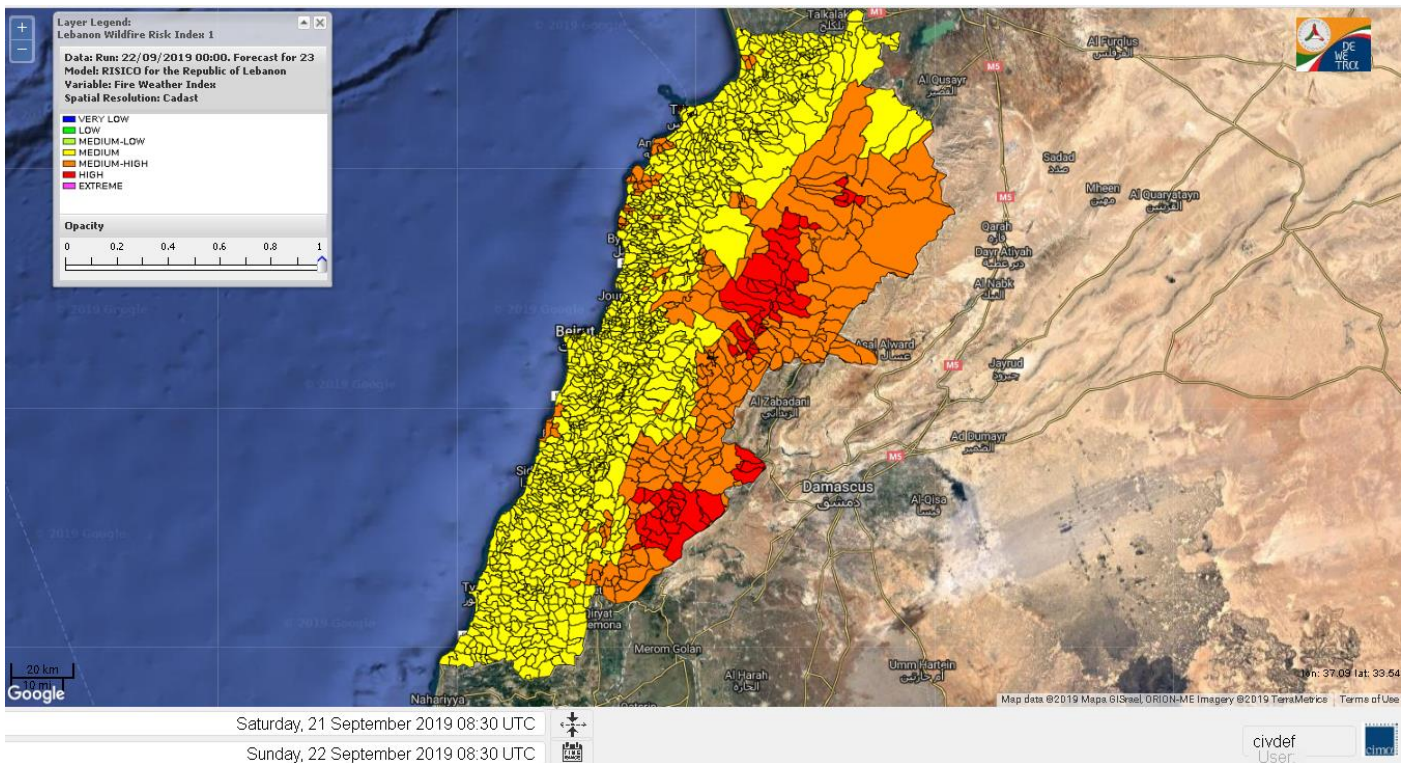

Lebanon for 23 September 2019