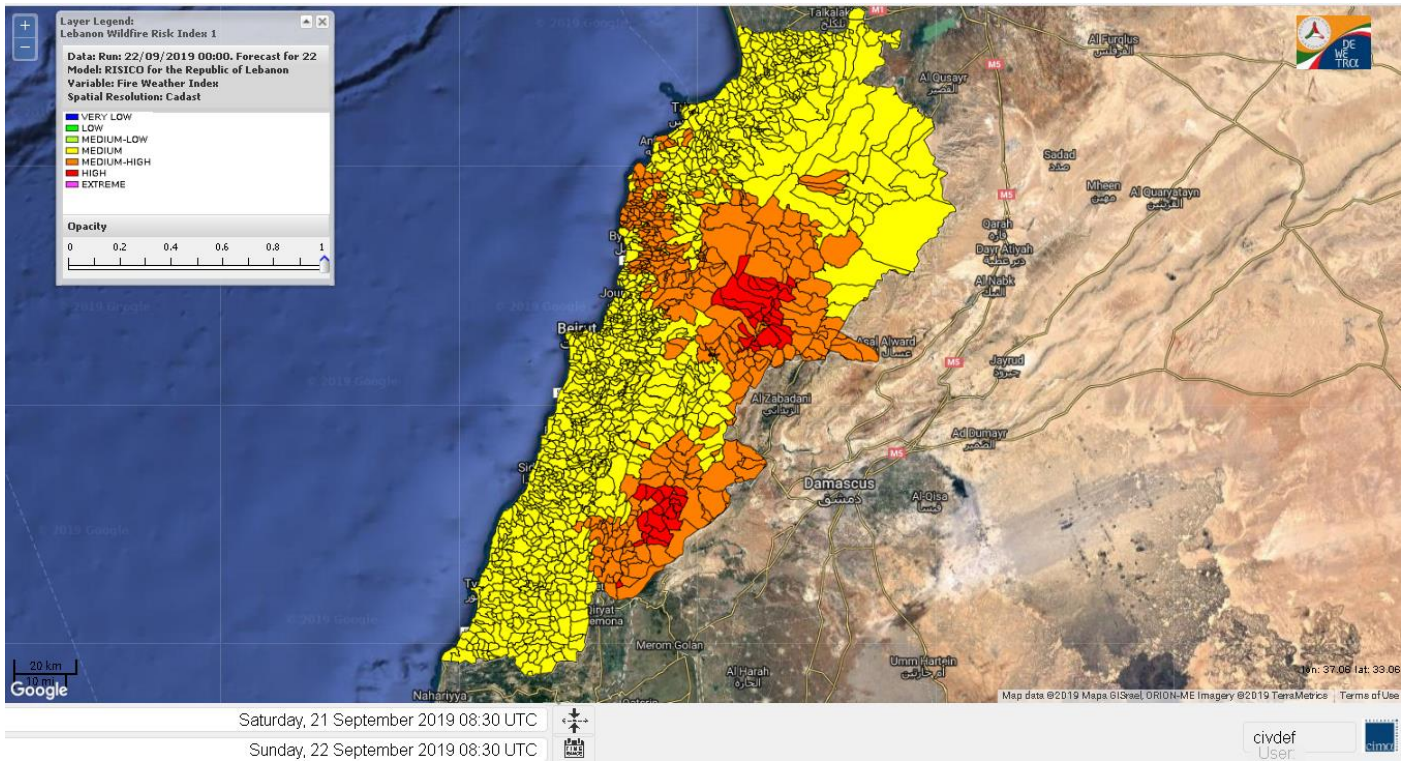

Lebanon for 22 September 2019