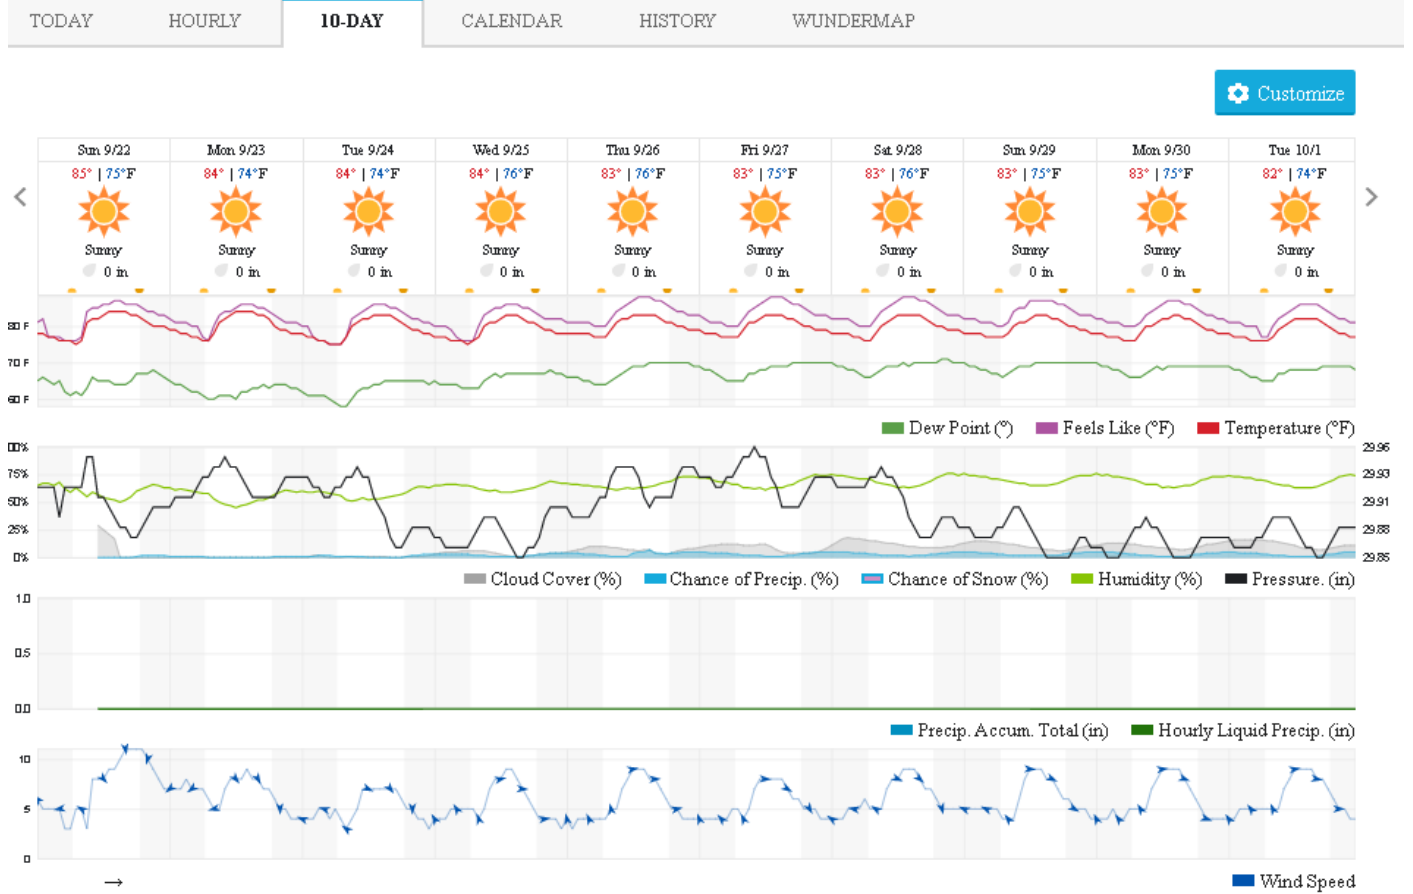

Beirut, Lebanon

81° ACHRAFIEH, RIZK STATION | CHANGE