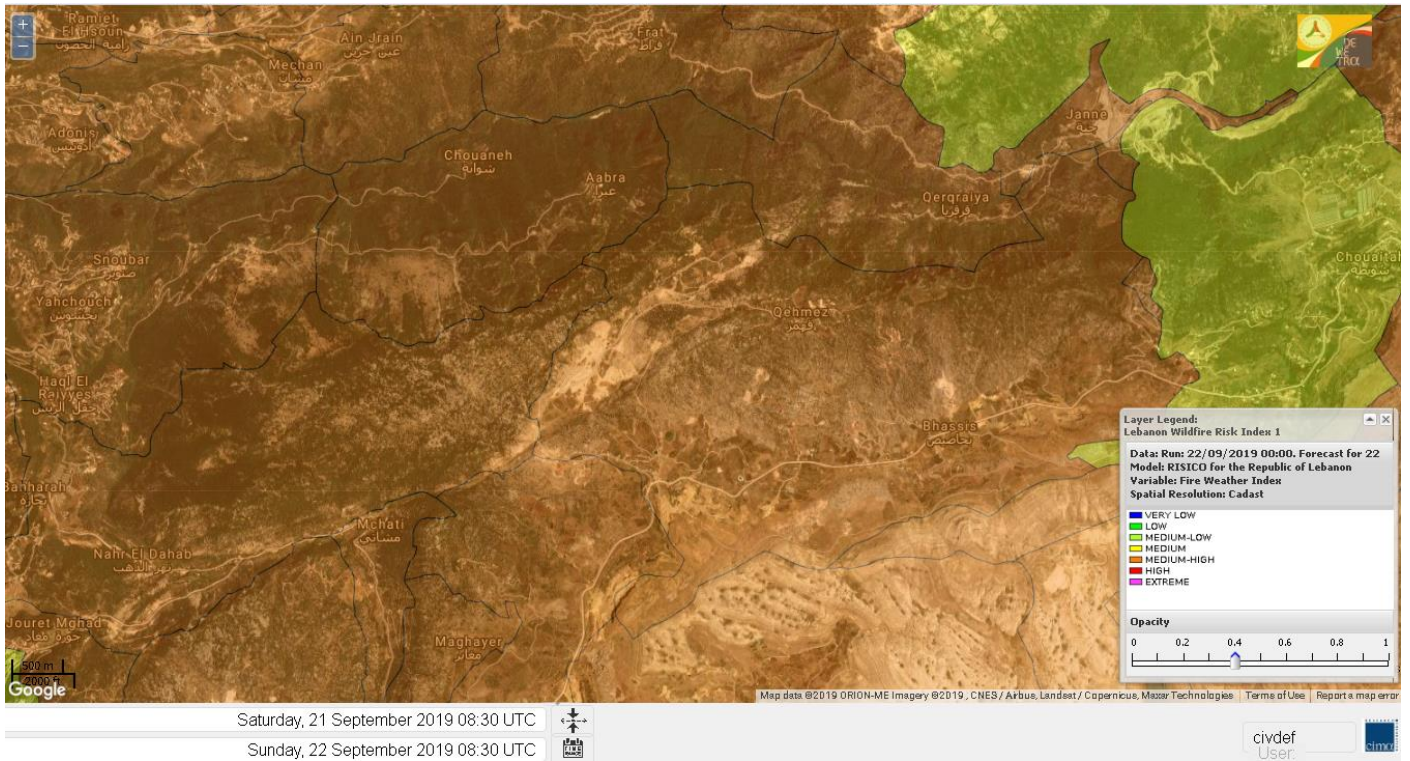

Jabal Moussa Reserve Forecast for 22 September 2019