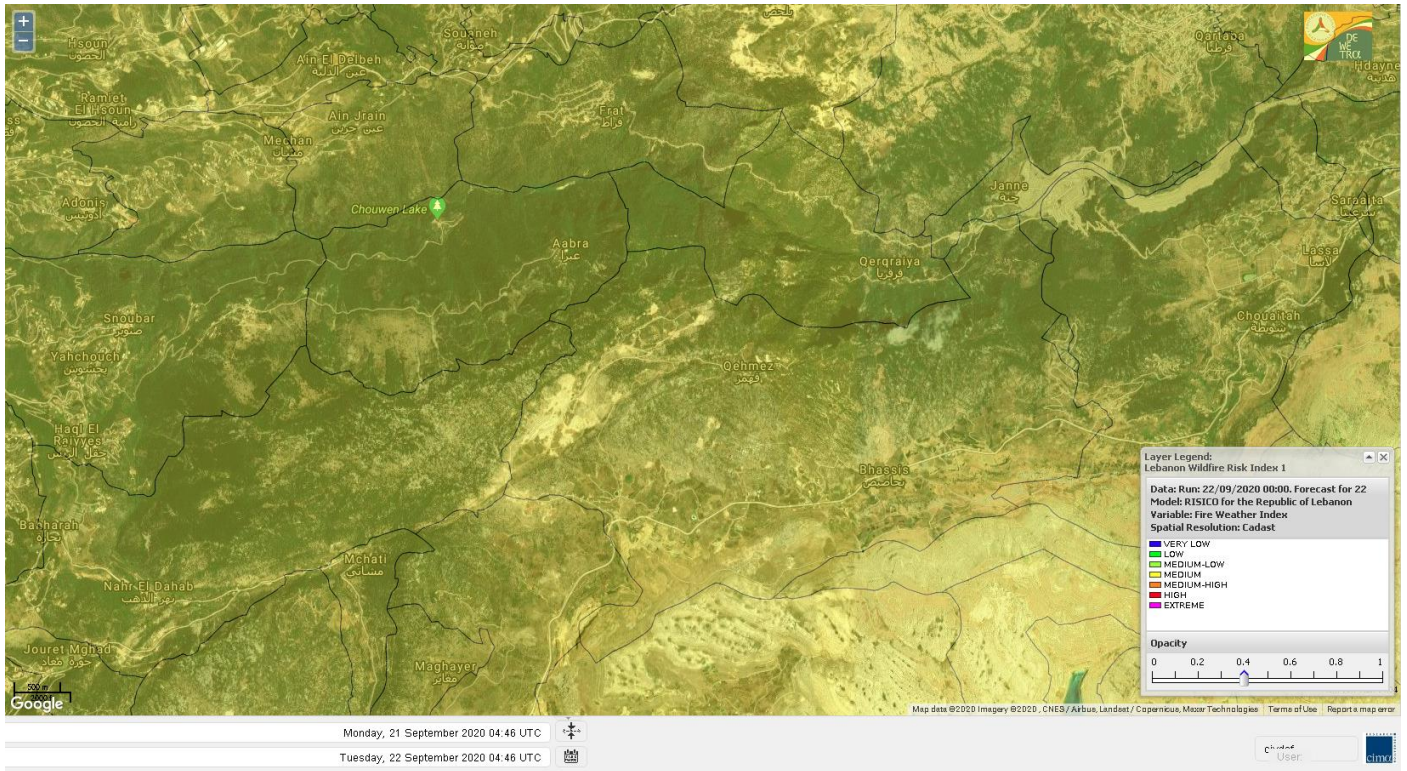

Jabal Moussa Reserve Forecast for 22 September 2020