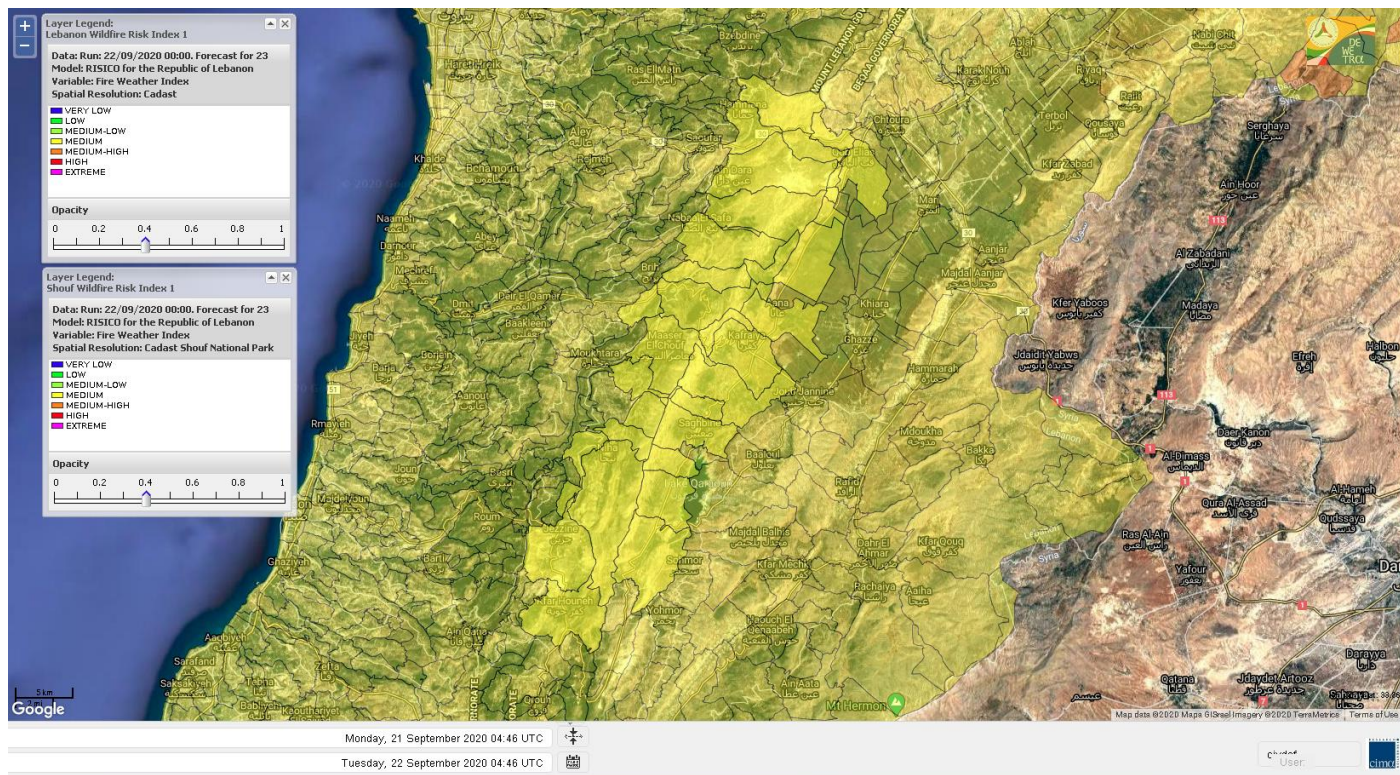

Shouf Biosphere Reserve Forecast for 23 September 2020