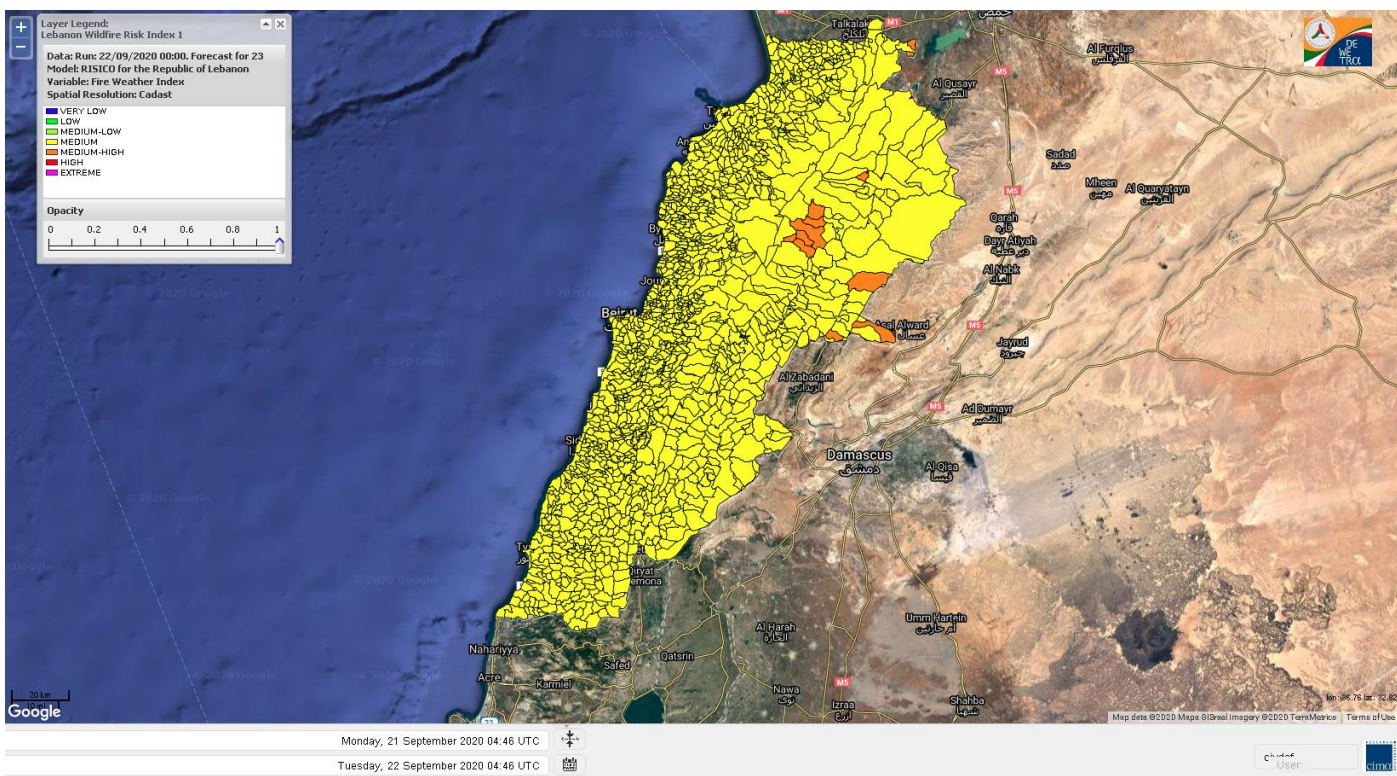

Lebanon for 23 September 2020