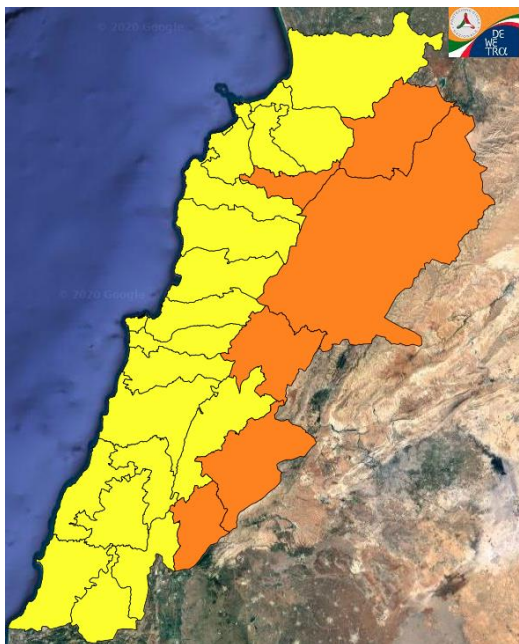

FIRE RISK INDEX

21 September 2020