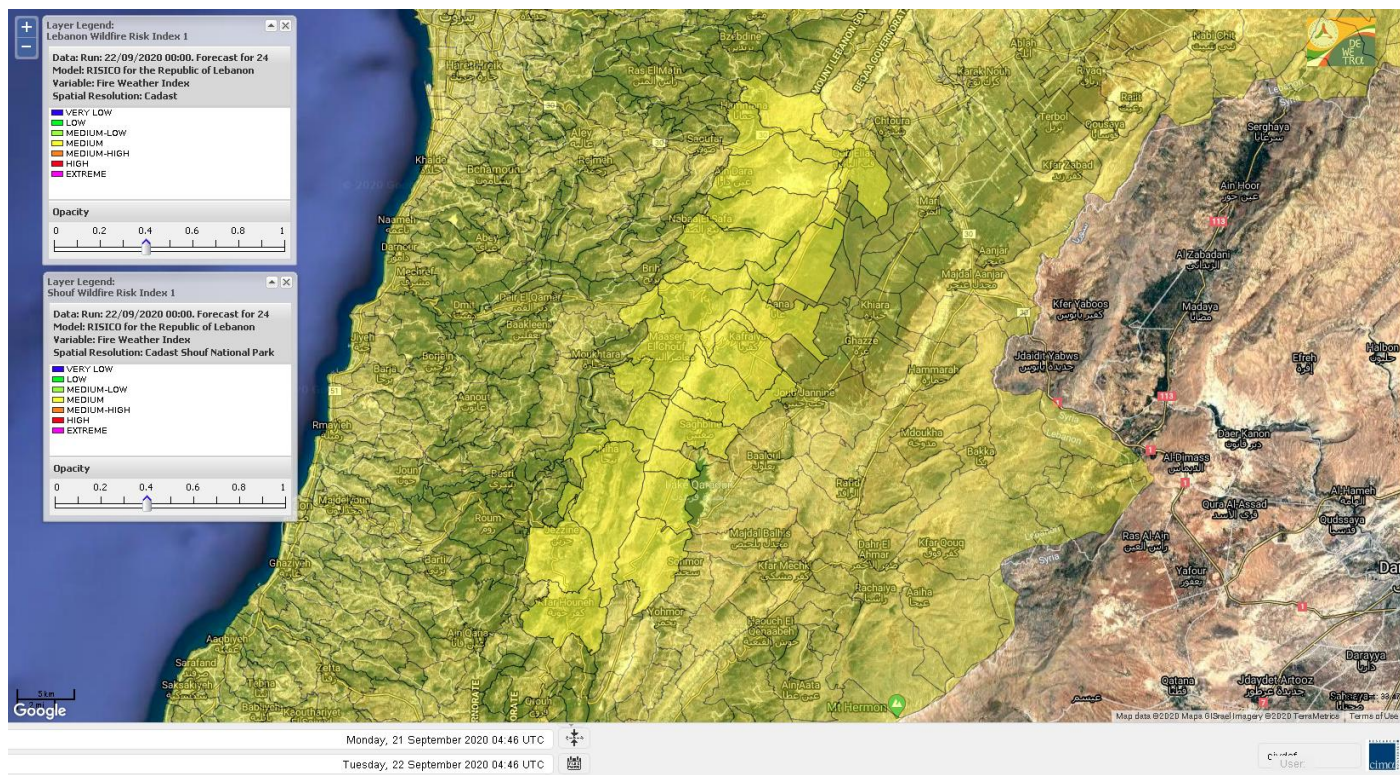

Shouf Biosphere Reserve Forecast for 24 September 2020