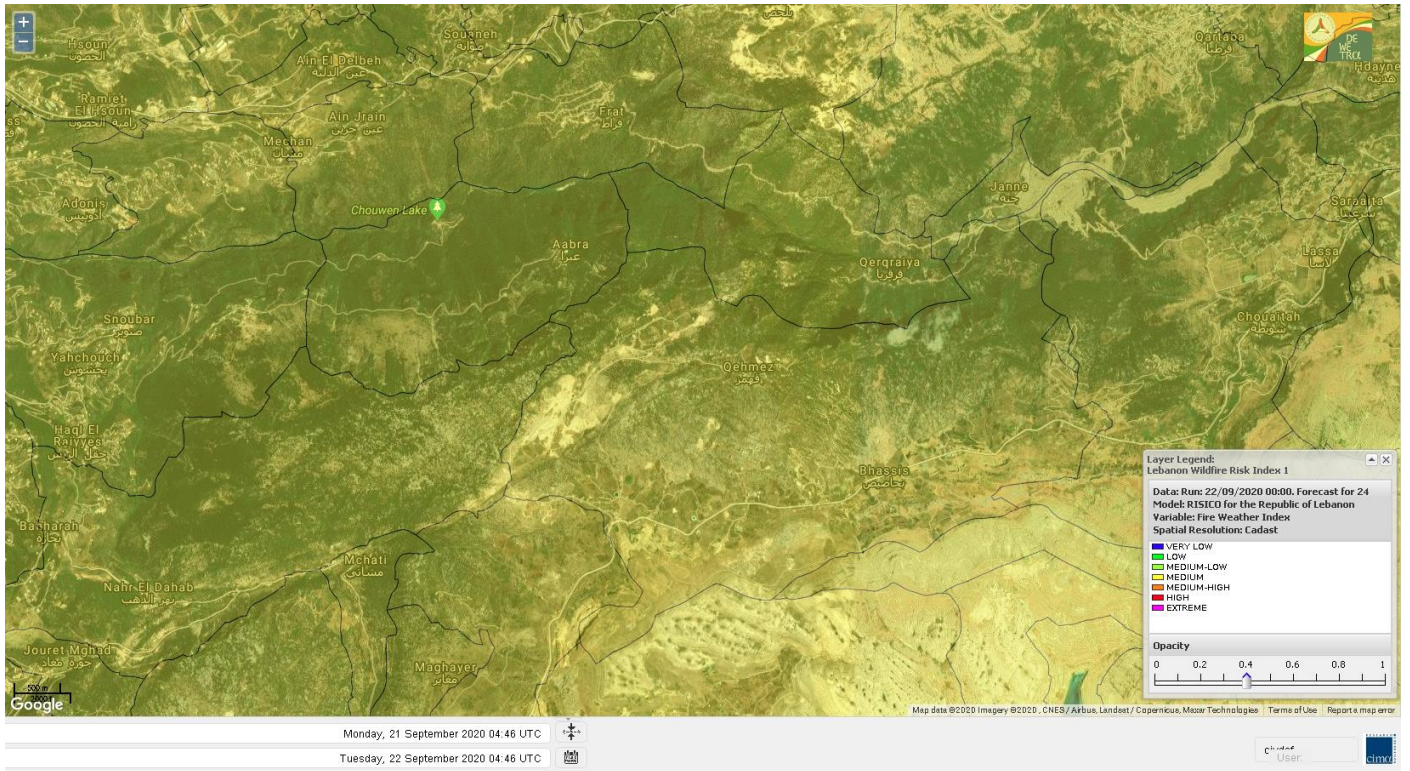

Jabal Moussa Reserve Forecast for 24 September 2020