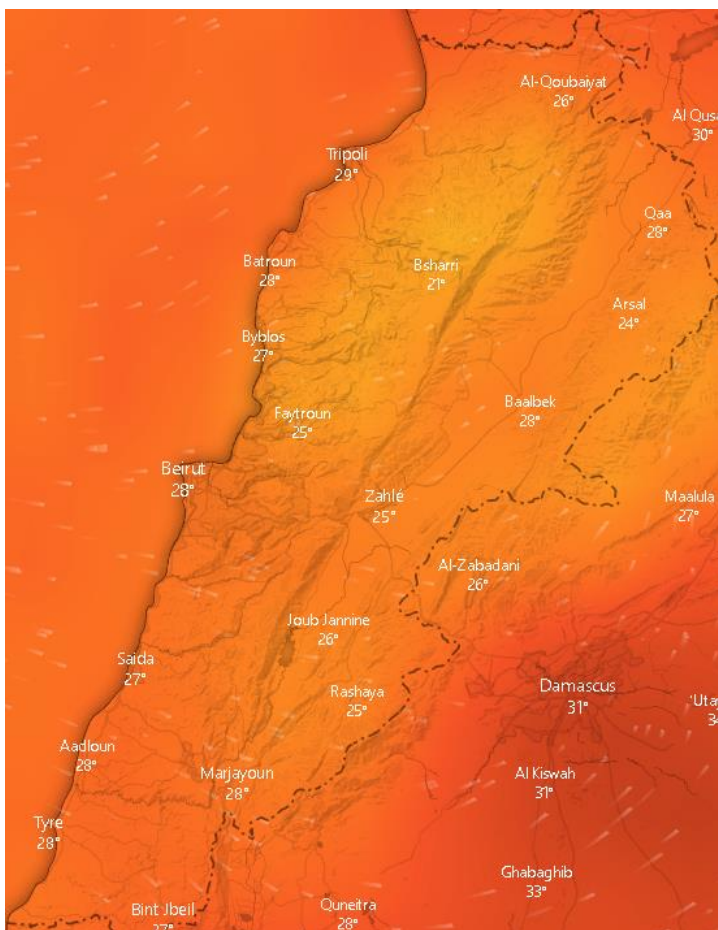

Lebanon for 22 September 2020