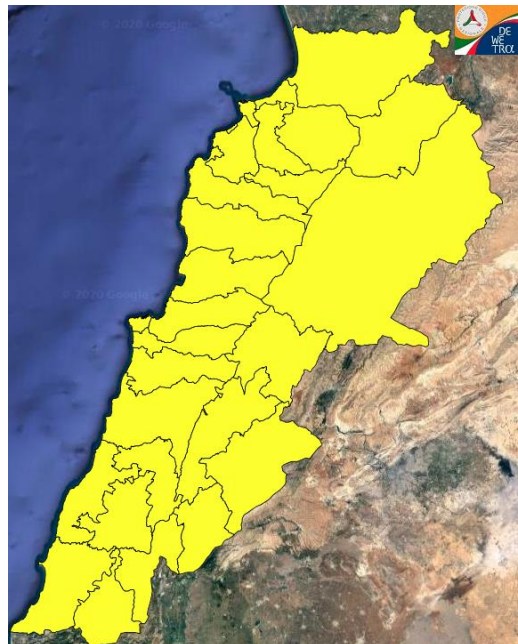

22 September 2020