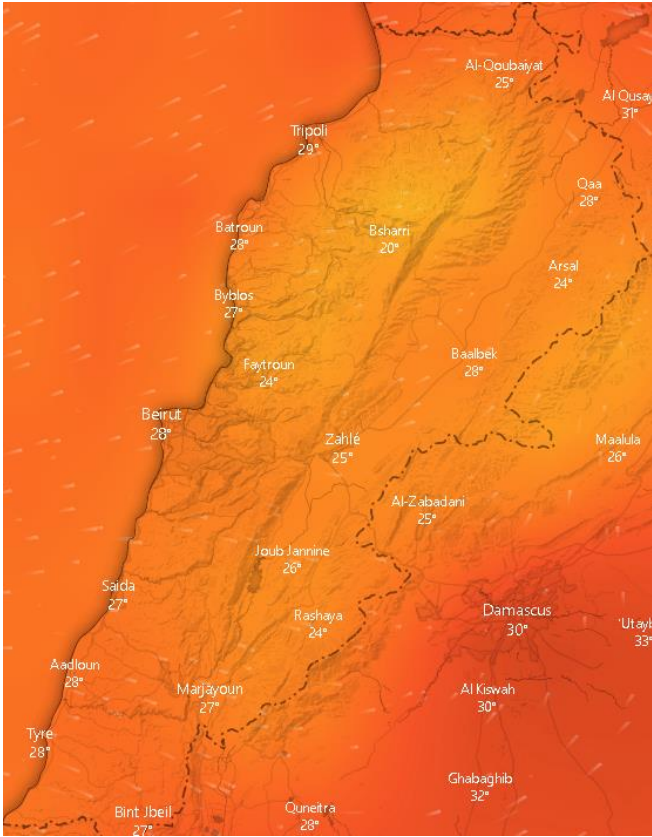

Lebanon for 23 September 2020