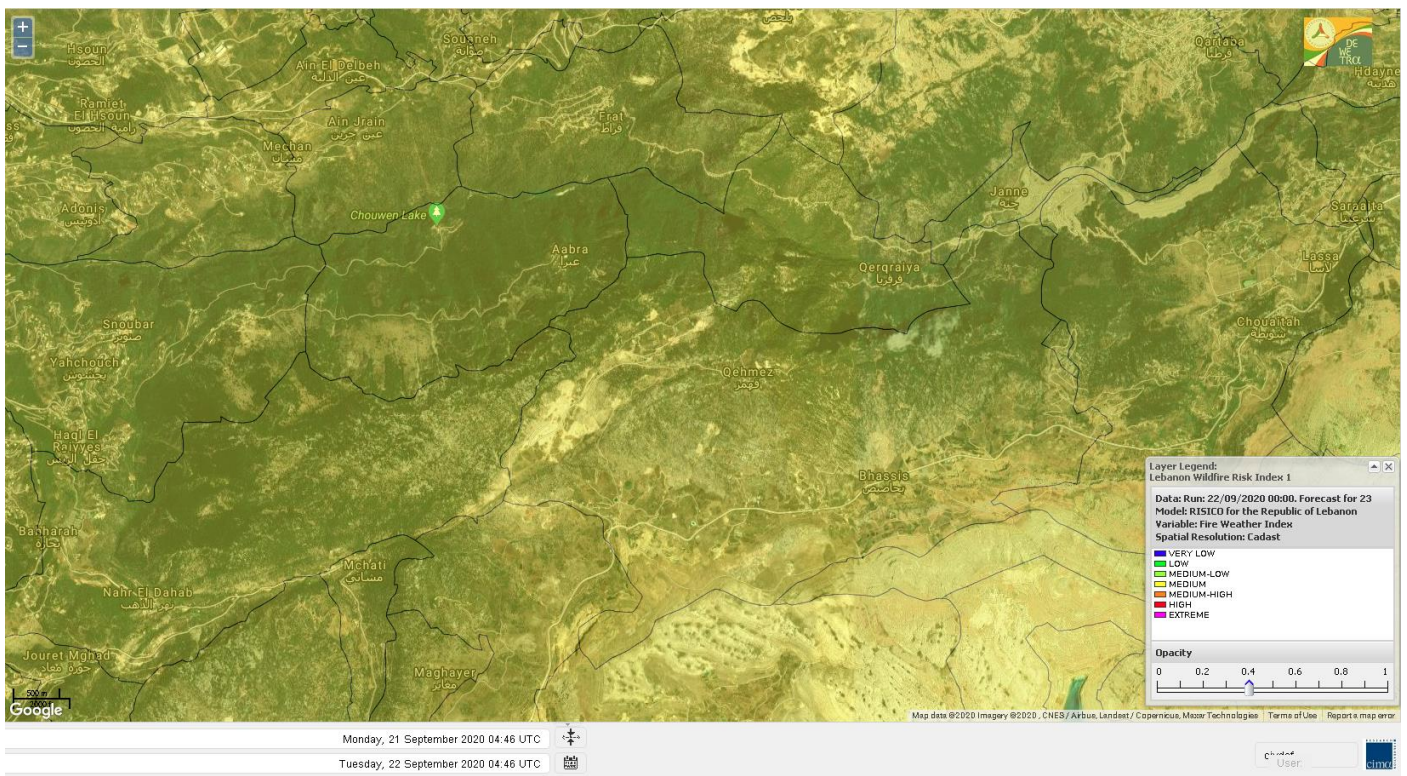

Jabal Moussa Reserve Forecast for 23 September 2020