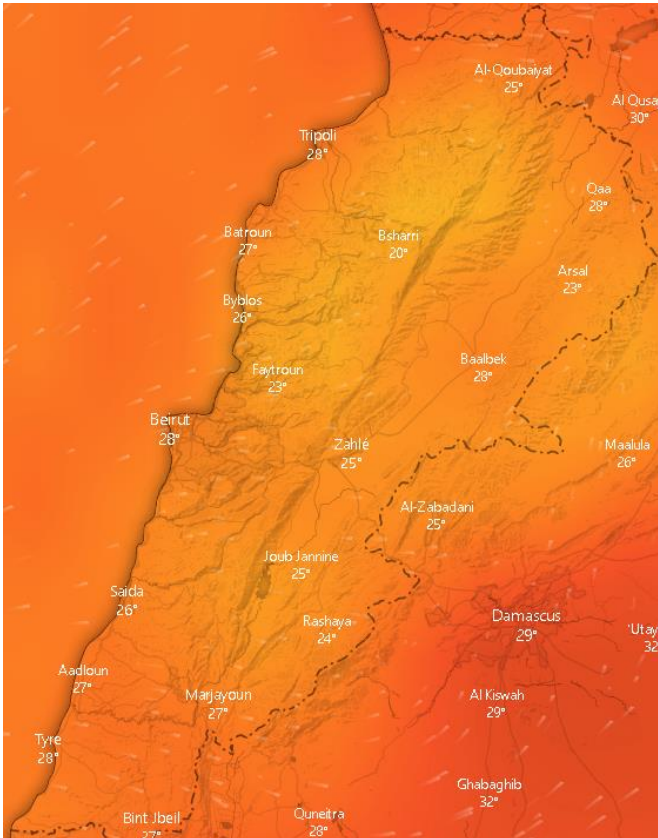

Lebanon for 24 September 2020