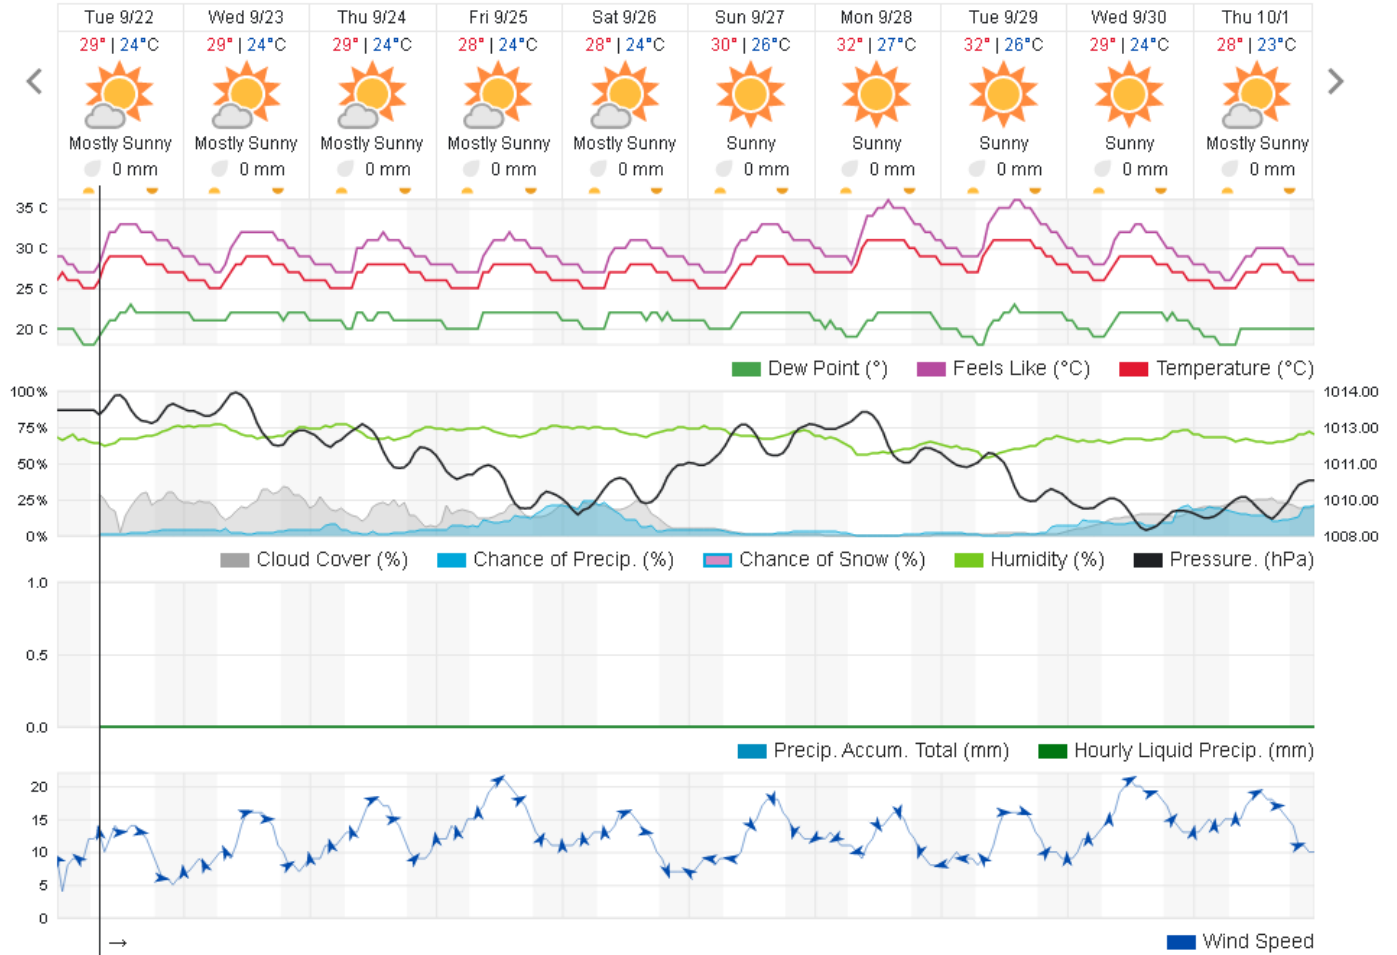

Beirut, Beirut, Lebanon 10-Day Weather Forecast ★ 🏠

☀️ 26° ACHRAFIEH,RIZK STATION | [CHANGE](#) ▼

TODAY

HOURLY

10-DAY

CALENDAR

HISTORY

WUNDERMAP

⚙️ Customize

Nord

Koura

Municipality	22-Sep	23-Sep	24-Sep	Municipality	22-Sep	23-Sep	24-Sep	Municipality	22-Sep	23-Sep	24-Sep
Aaba	M	M	M	Afsaddiq	M	M	M	Ain Ekrine	M	M	M
Amioun	M	M	M	Anfeh	M	M	M	Badbhoun	M	M	M
Barghoun	M	M	M	Barsa	M	M	M	Batroumine	M	M	M
Bdebba	M	M	M	Bechmizzine	M	M	M	Bednayel El-Koura	M	M	M
Bhabbouch El-Koura	M	M	M	Bkeftine	M	M	M	Bnehran	M	M	M
Bqaiiaa El-Koura	M	M	M	Bsarma	M	M	M	Btaaboura	M	M	M
Bterram	M	M	M	Btouratij	M	M	M	Bziza	M	M	M
Dar Beechtar	M	M	M	Dar Chmezzine	M	M	M	Deddeh	M	M	M
Deir El-Balamand	M	M	M	Fih	M	M	M	Hraiche	M	M	M
Ijdaabrine	M	M	M	Kaftoun	M	M	M	Kefraya El-Koura	M	M	M
Kfarakka	M	M	M	Kfarhata	M	M	M	Kfarhazir	M	M	M