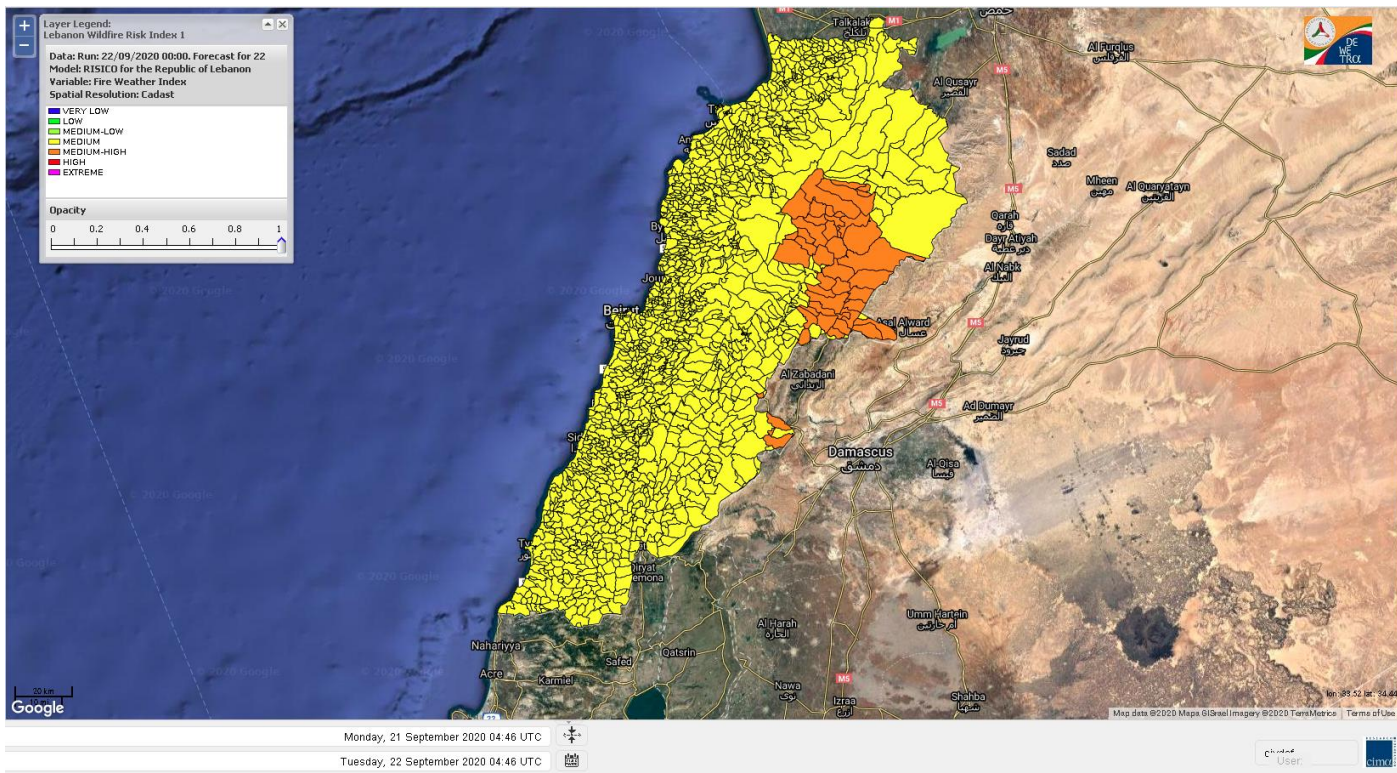

Lebanon for 22 September 2020