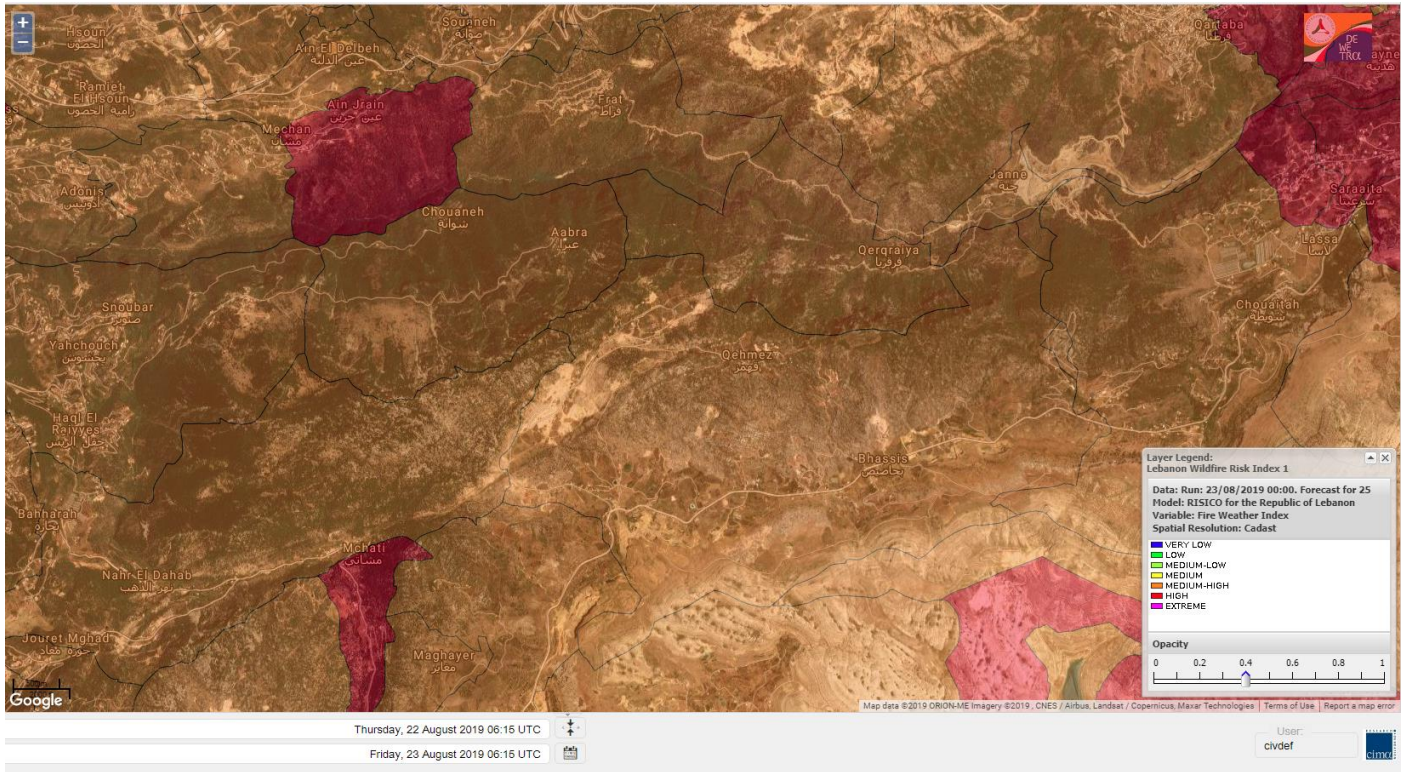

Jabal Moussa Reserve Forecast for 25 Aug 2019