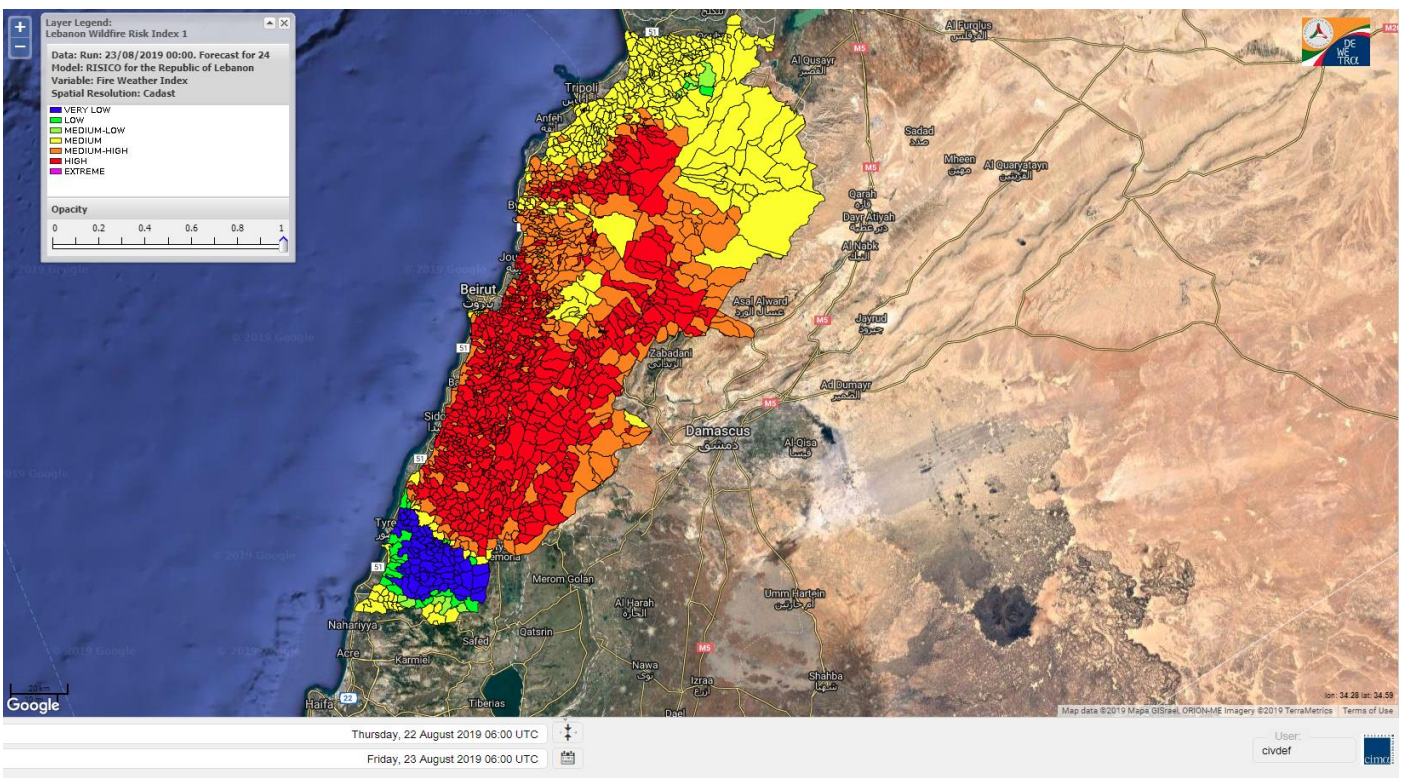

Lebanon for 24 Aug 2019