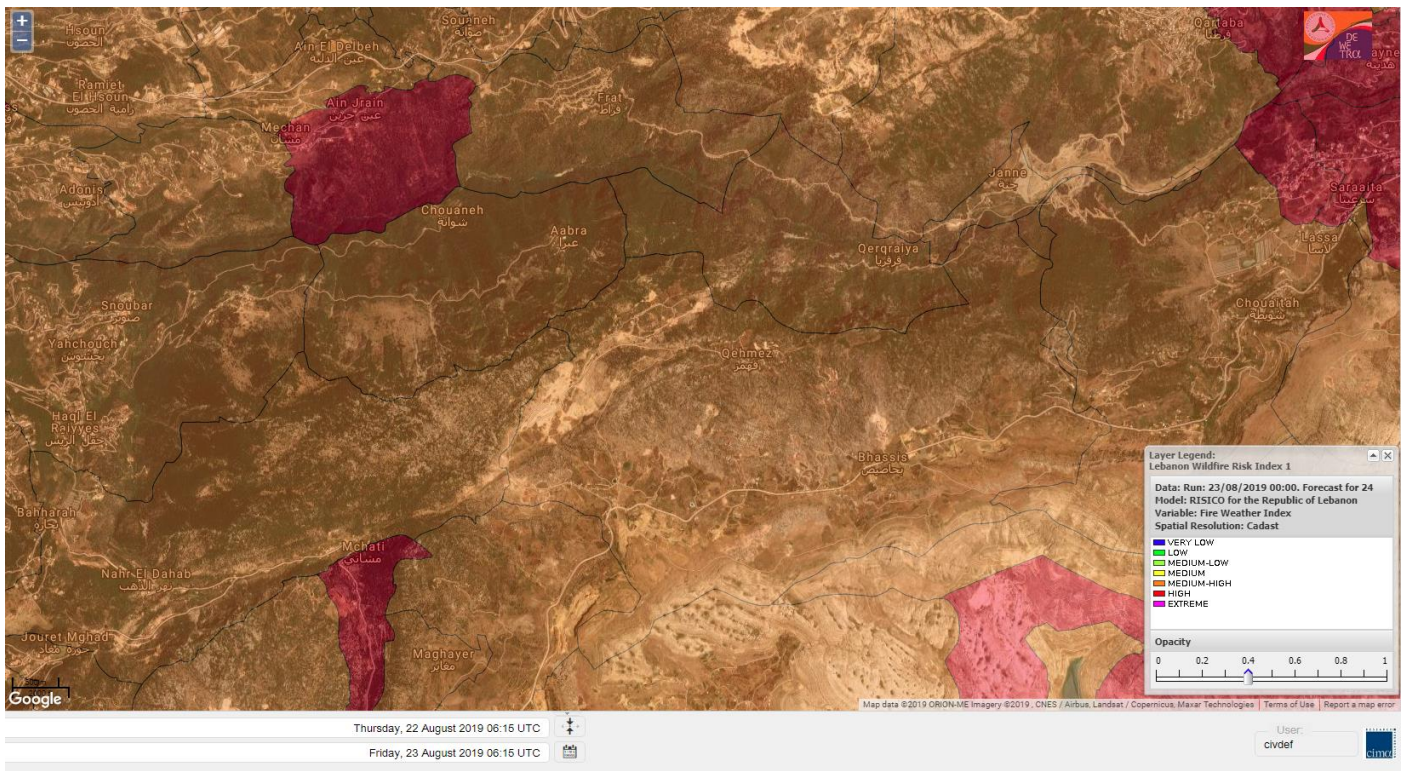

Jabal Moussa Reserve Forecast for 24 Aug 2019