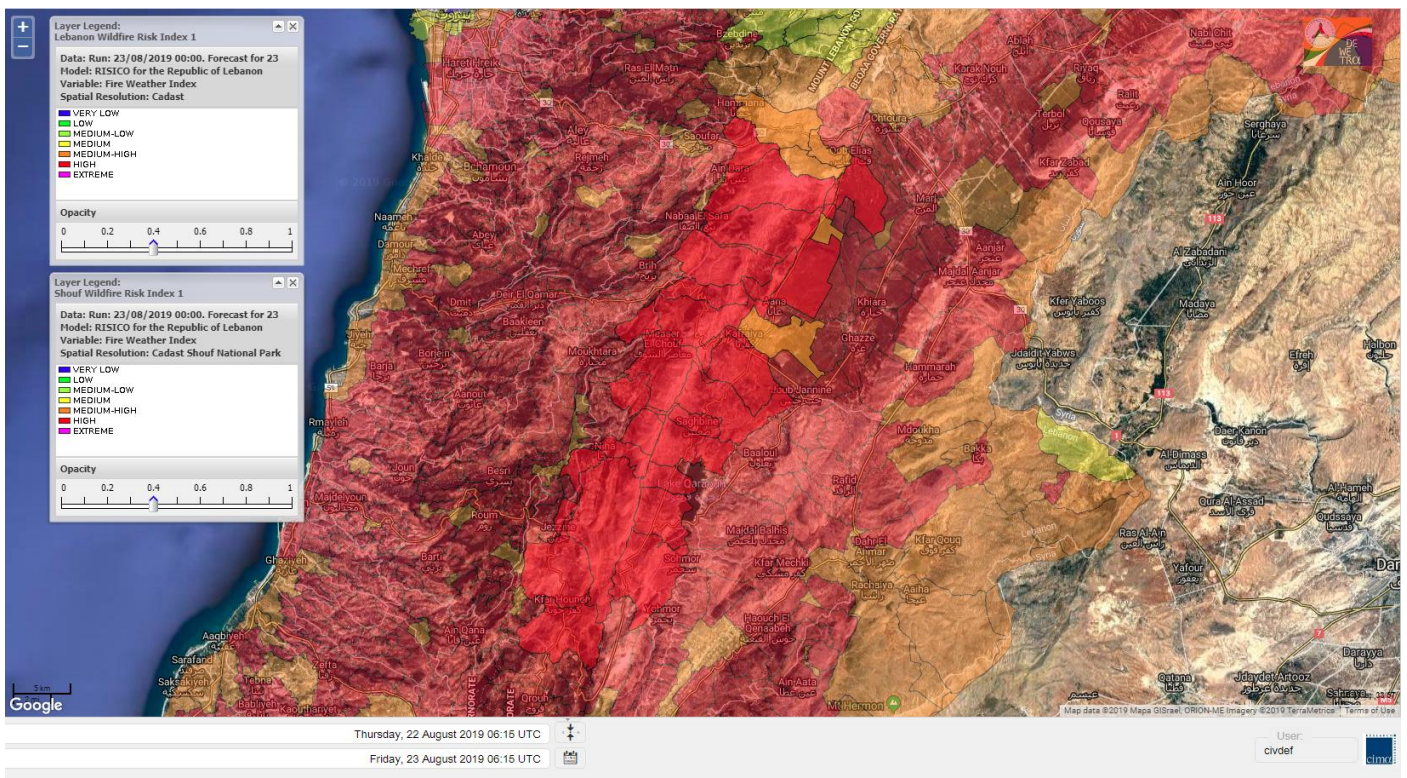

- VERY LOW
- LOW
- MEDIUM-LOW
- MEDIUM
- MEDIUM-HIGH
- HIGH
- EXTREME

Lebanon for 23 Aug 2019

Lebanon for 24 Aug 2019

Lebanon for 25 Aug 2019

Shouf Biosphere Reserve Forecast for 23 Aug 2019

Shouf Biosphere Reserve Forecast for 24 Aug 2019