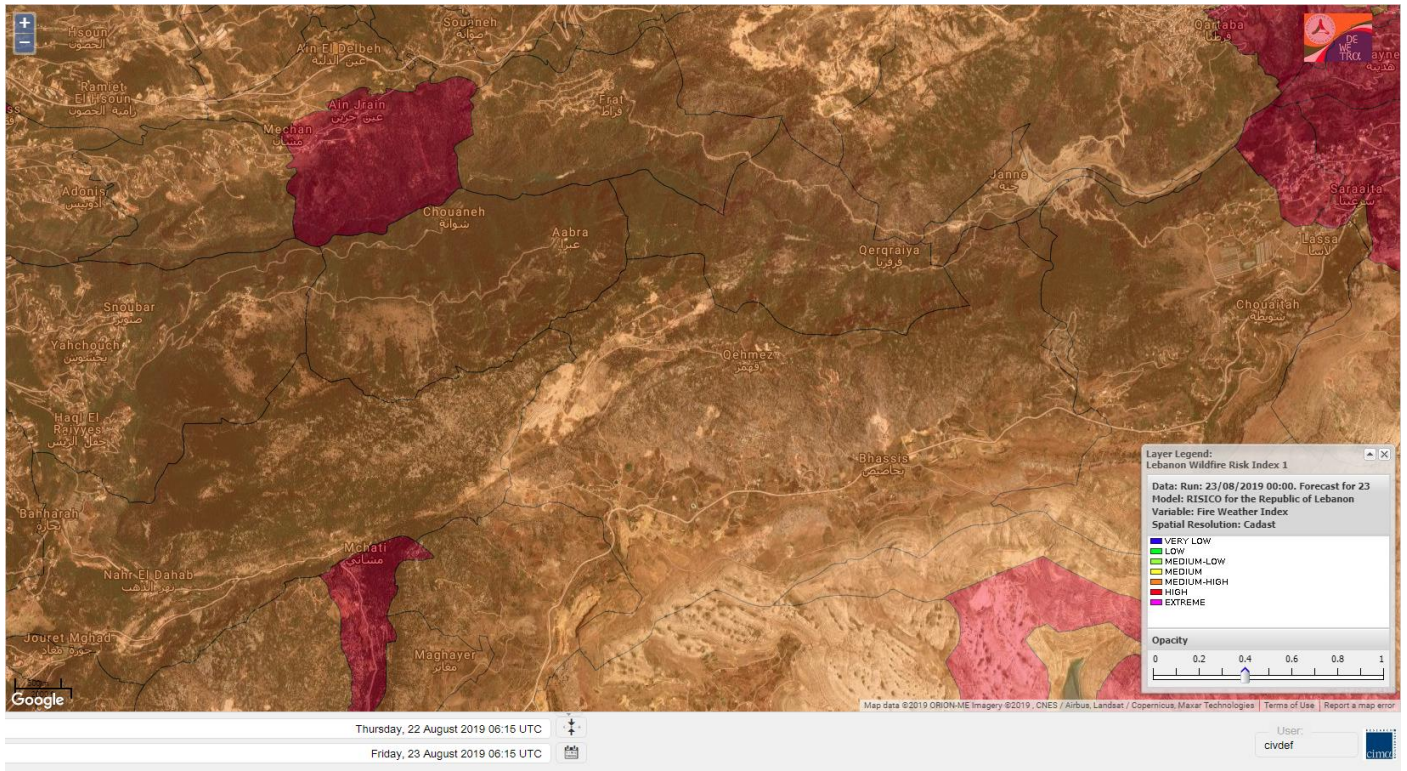

Jabal Moussa Reserve Forecast for 23 Aug 2019