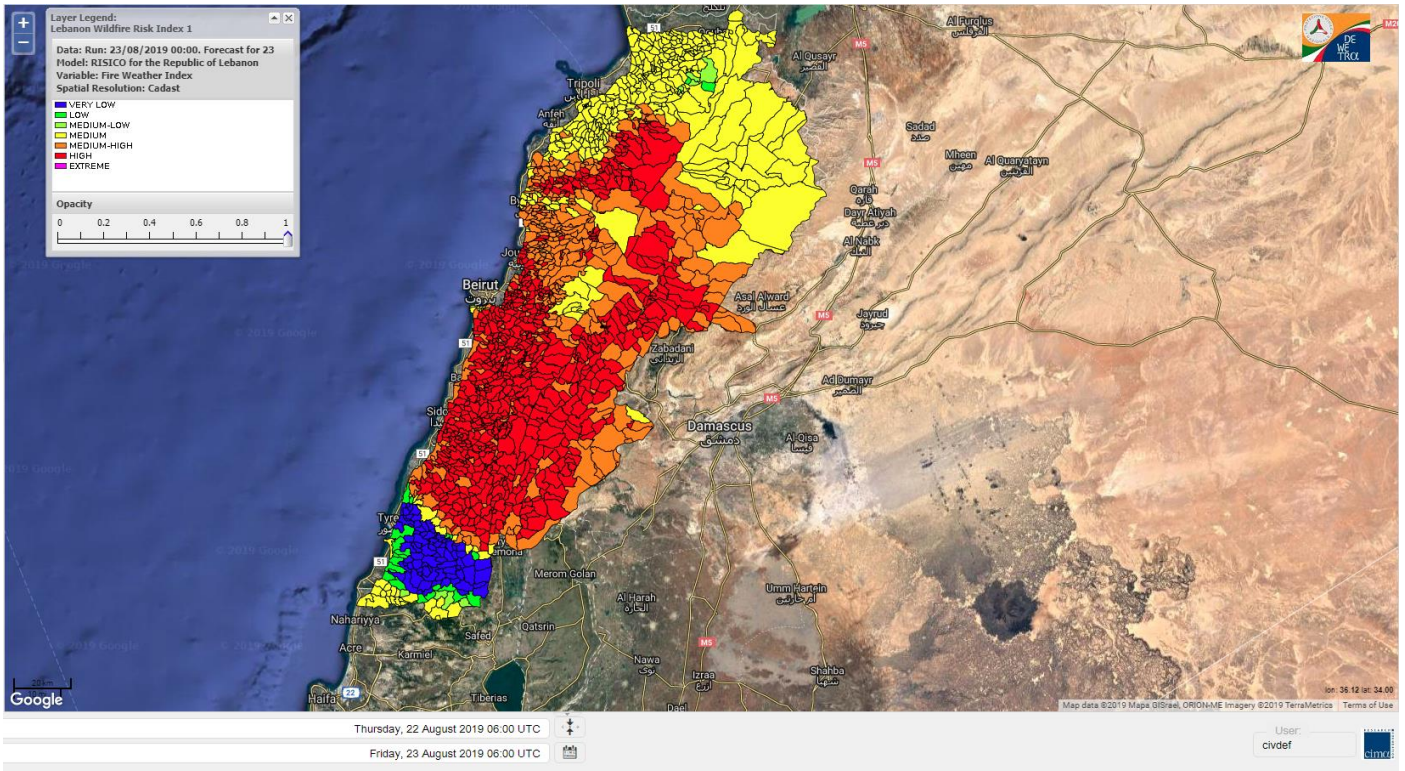

Lebanon for 23 Aug 2019