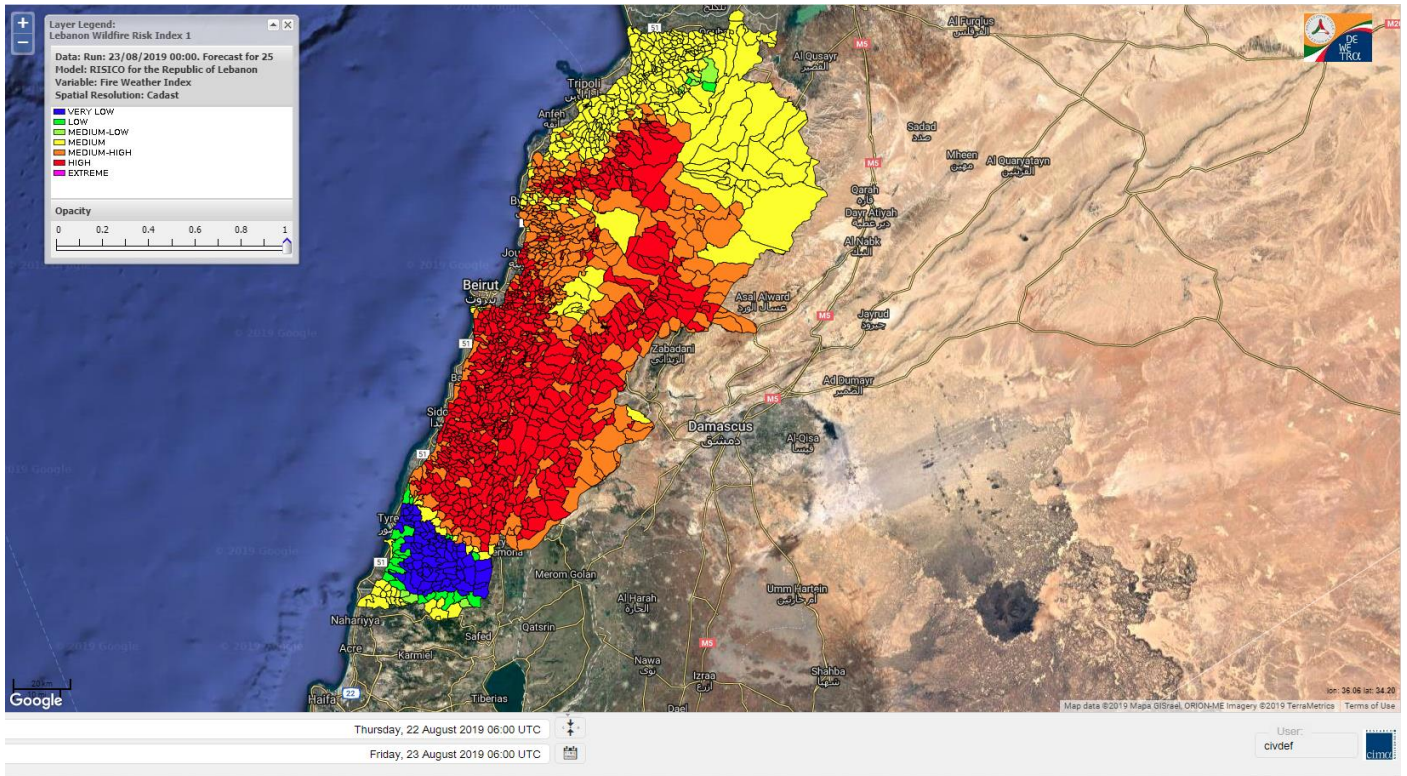

- VERY LOW
- LOW
- MEDIUM-LOW
- MEDIUM
- MEDIUM-HIGH
- HIGH
- EXTREME

Lebanon for 23 Aug 2019

Lebanon for 24 Aug 2019

Lebanon for 25 Aug 2019

Shouf Biosphere Reserve Forecast for 23 Aug 2019

Shouf Biosphere Reserve Forecast for 24 Aug 2019