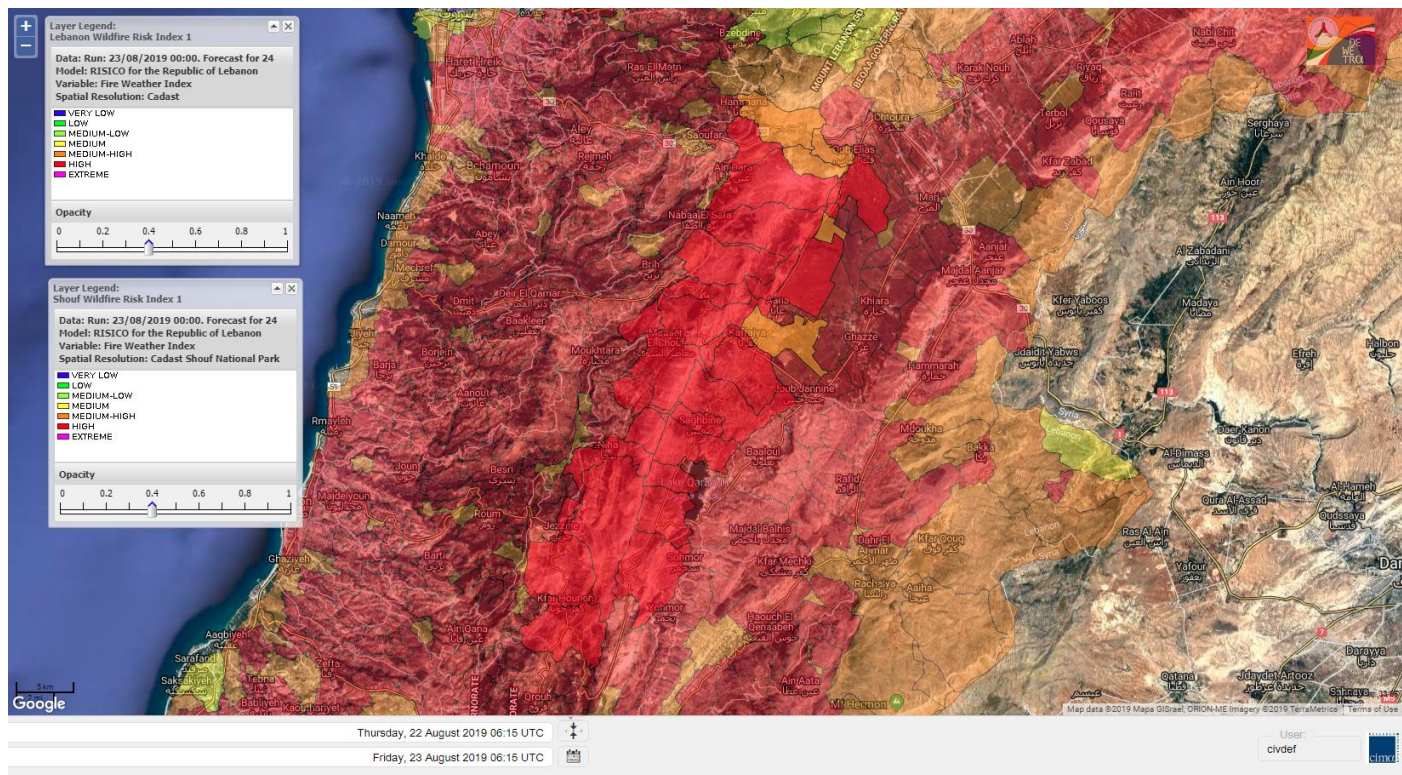

- VERY LOW
- LOW
- MEDIUM-LOW
- MEDIUM
- MEDIUM-HIGH
- HIGH
- EXTREME

Lebanon for 23 Aug 2019

Lebanon for 24 Aug 2019

Lebanon for 25 Aug 2019

Shouf Biosphere Reserve Forecast for 23 Aug 2019

Shouf Biosphere Reserve Forecast for 24 Aug 2019