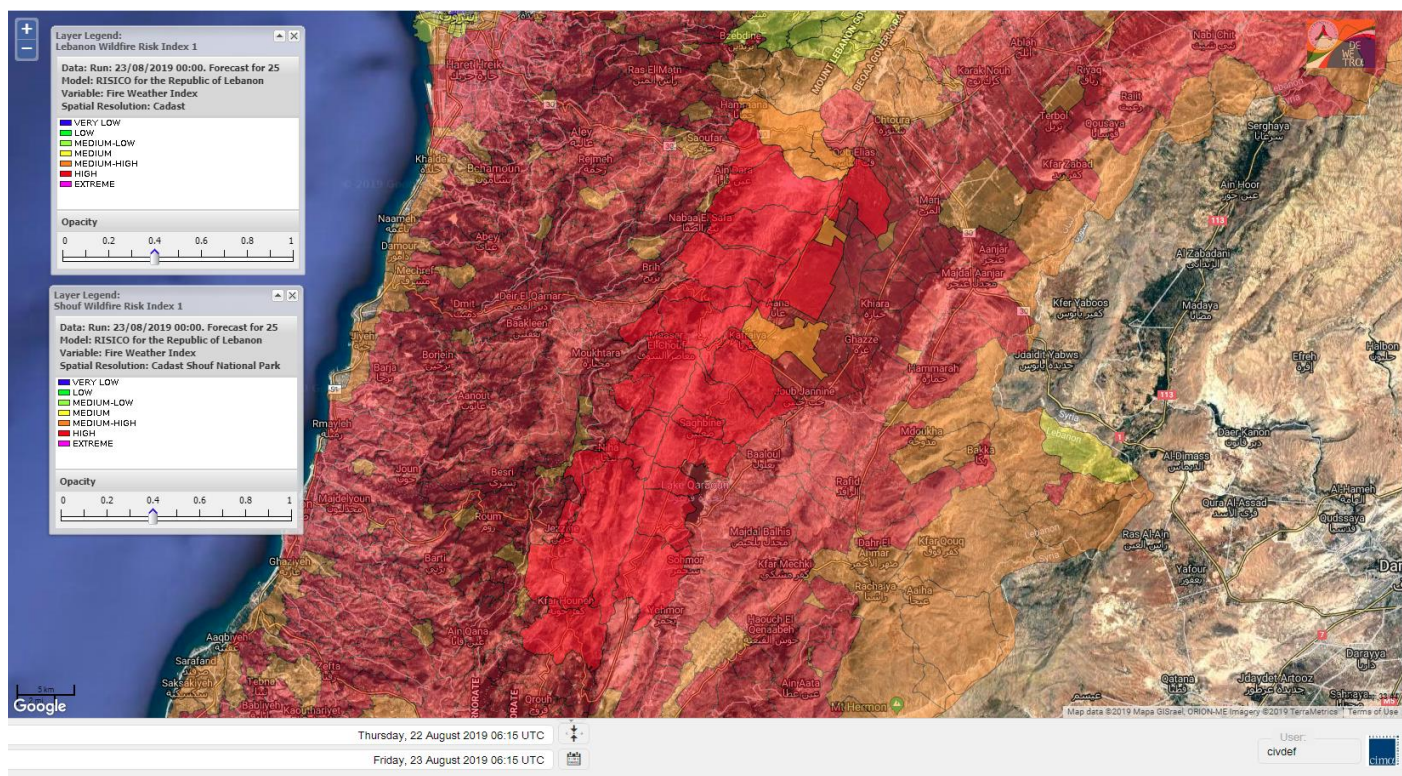

Shouf Biosphere Reserve Forecast for 25 Aug 2019