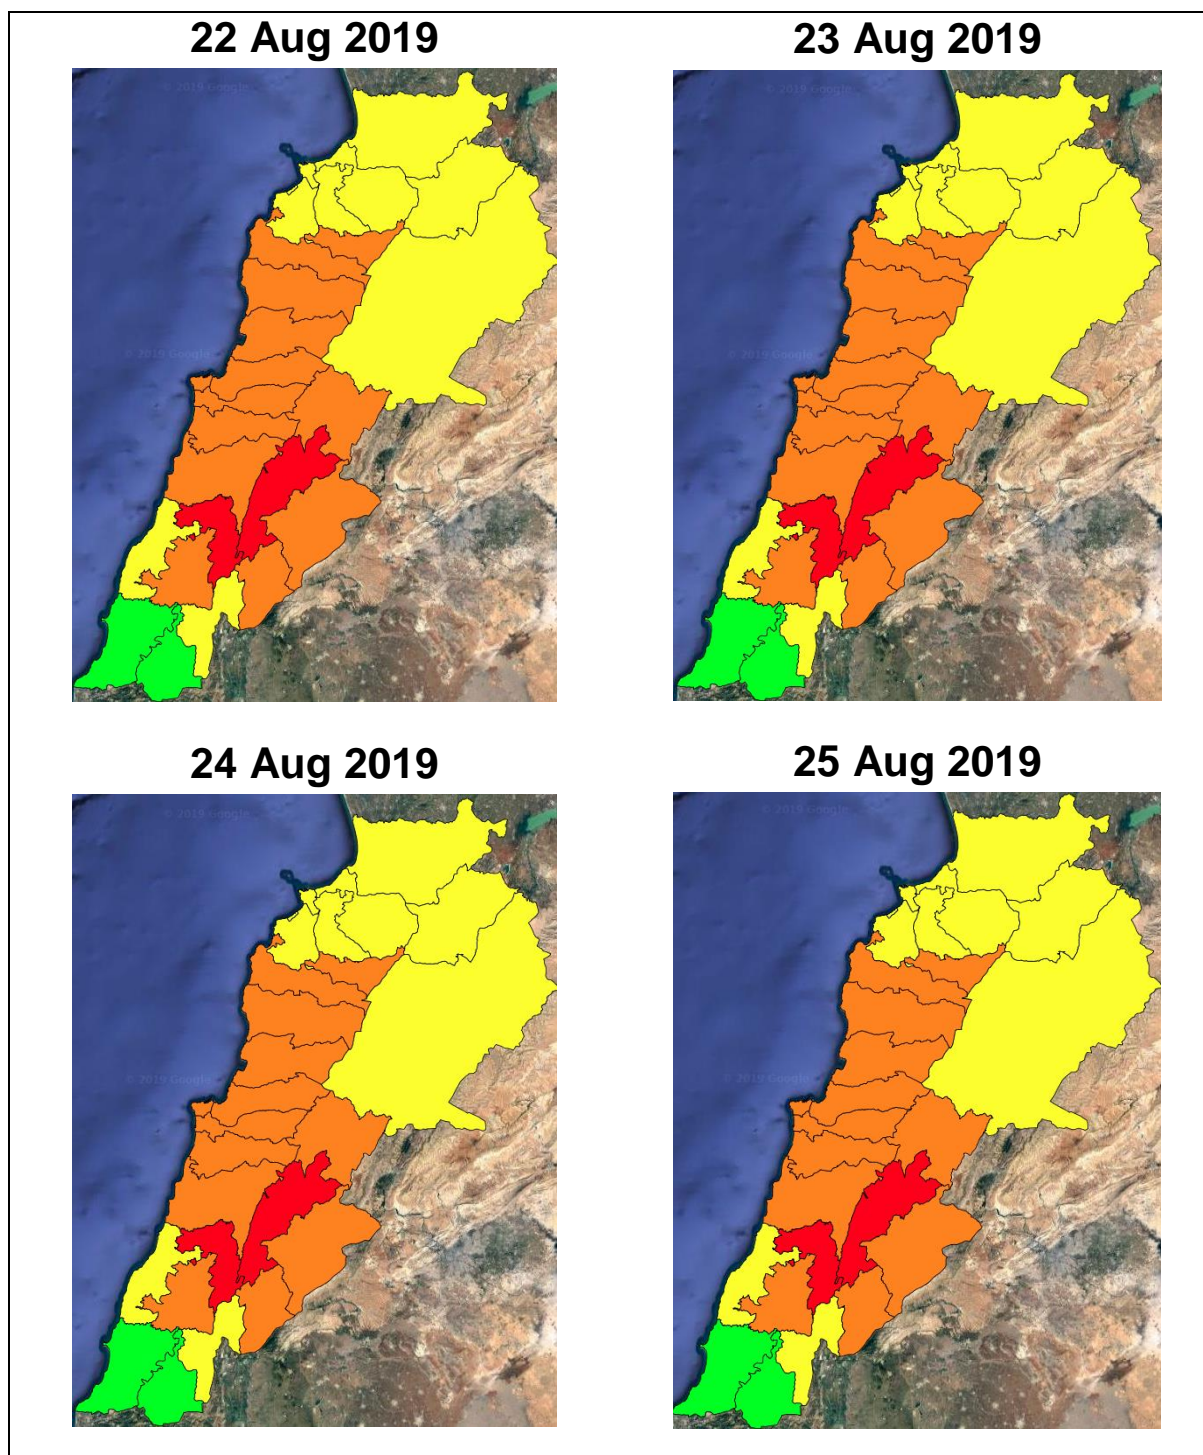

FIRE RISK INDEX

Layer Legend:
Lebanon Wildfire Risk Index 1

Data: Run: 23/08/2019 00:00. Forecast for 23
Model: RISICO for the Republic of Lebanon
Variable: Fire Weather Index
Spatial Resolution: Caza

- VERY LOW
- LOW
- MEDIUM-LOW
- MEDIUM
- MEDIUM-HIGH
- HIGH
- EXTREME