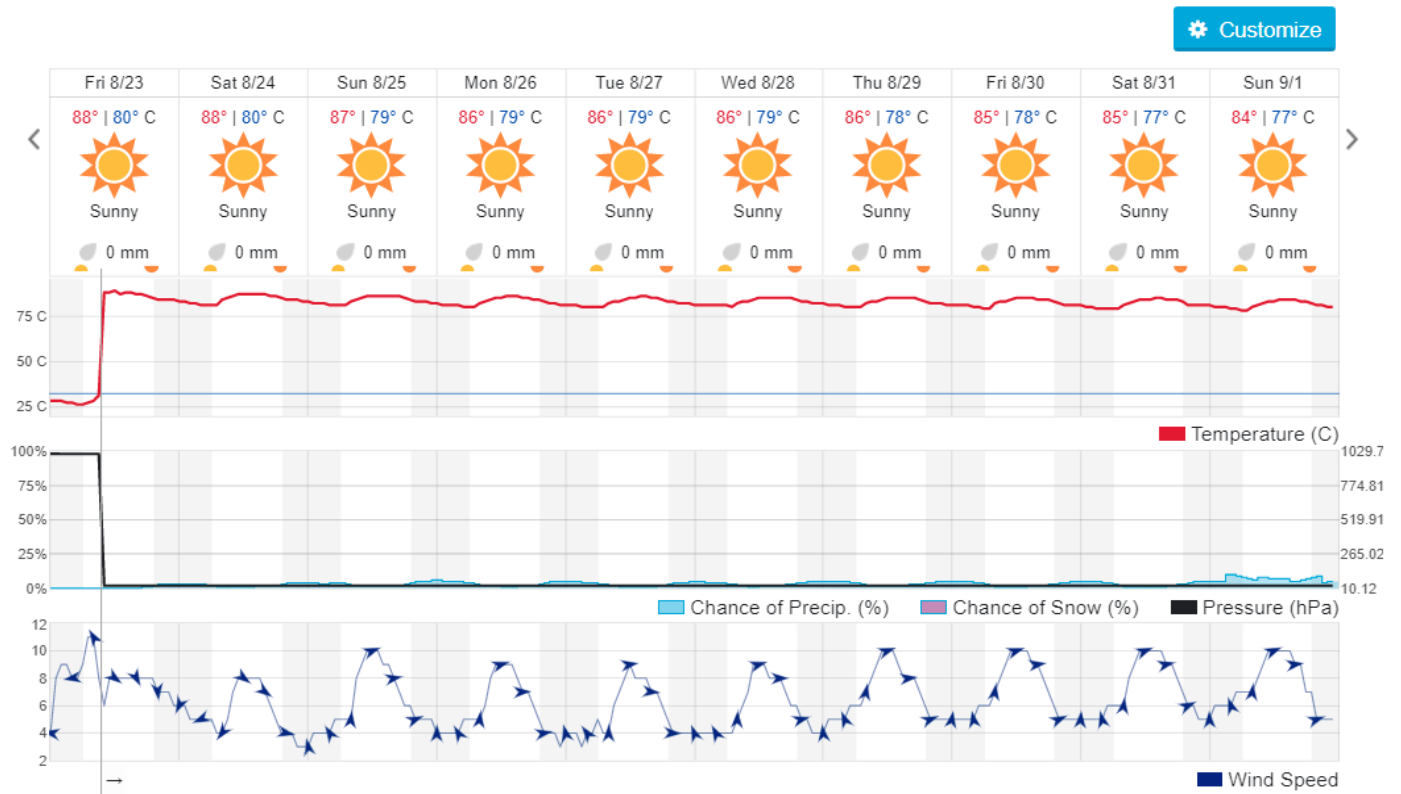

Beirut, Lebanon

32° ACHRAFIEH, RIZK STATION | CHANGE

TODAY HOURLY **10-DAY** CALENDAR HISTORY WUNDERMAP