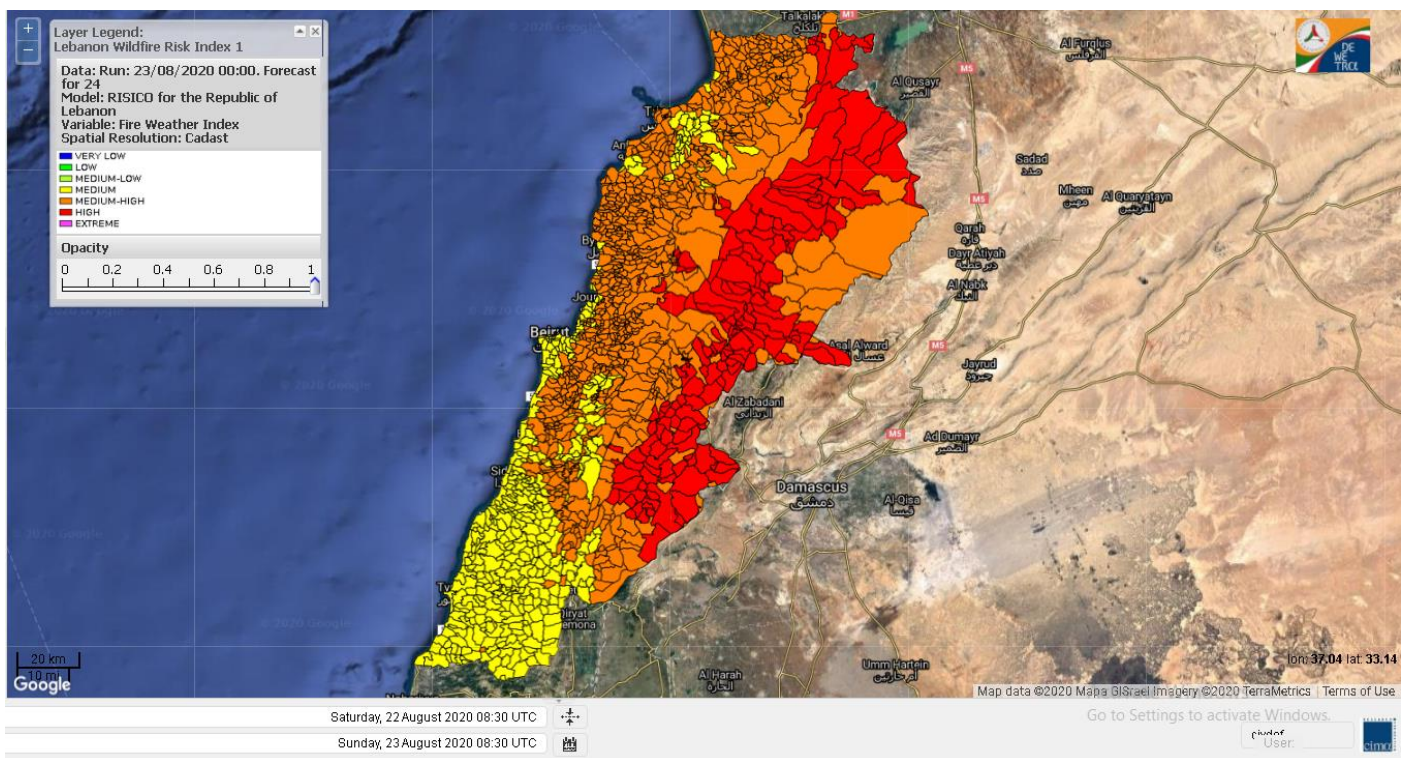

Lebanon for 24 August 2020