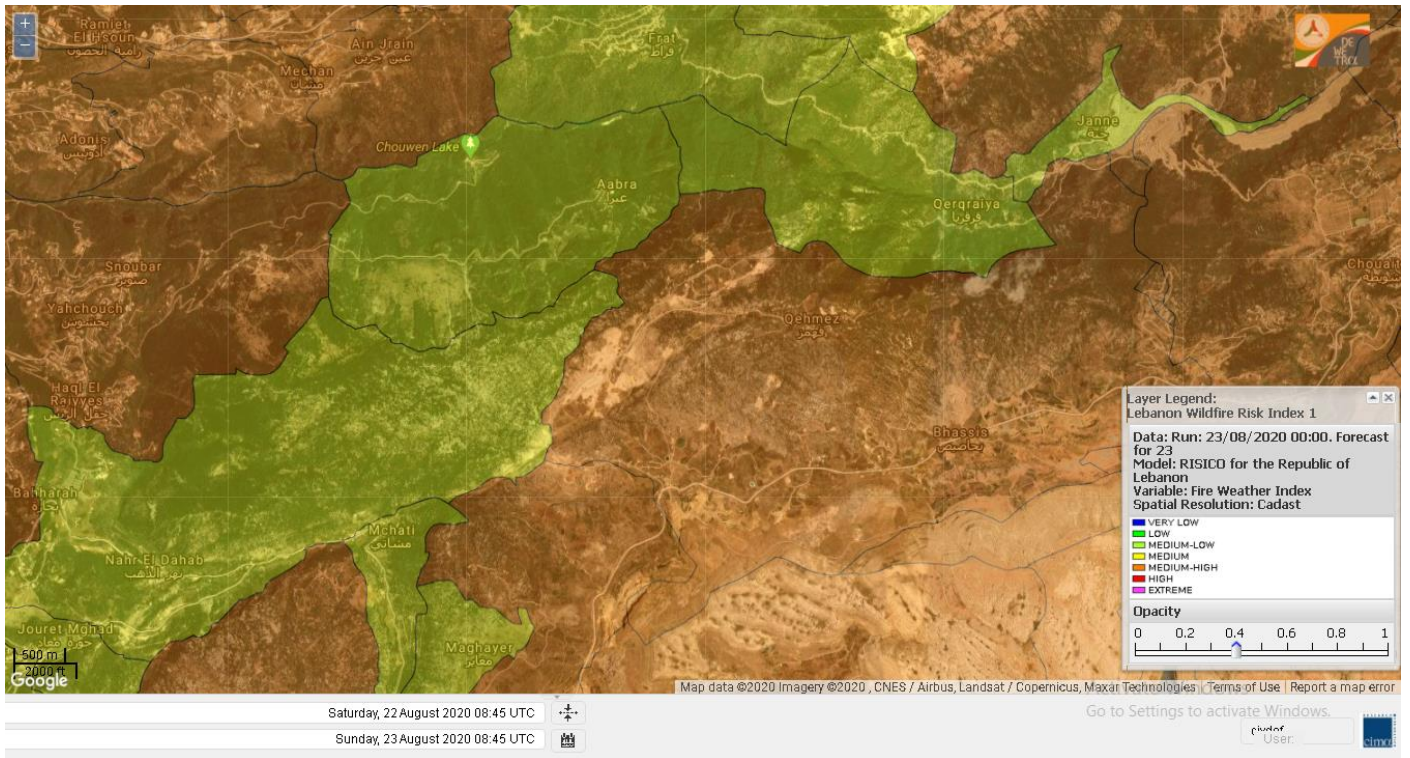

Jabal Moussa Reserve Forecast for 23 August 2020