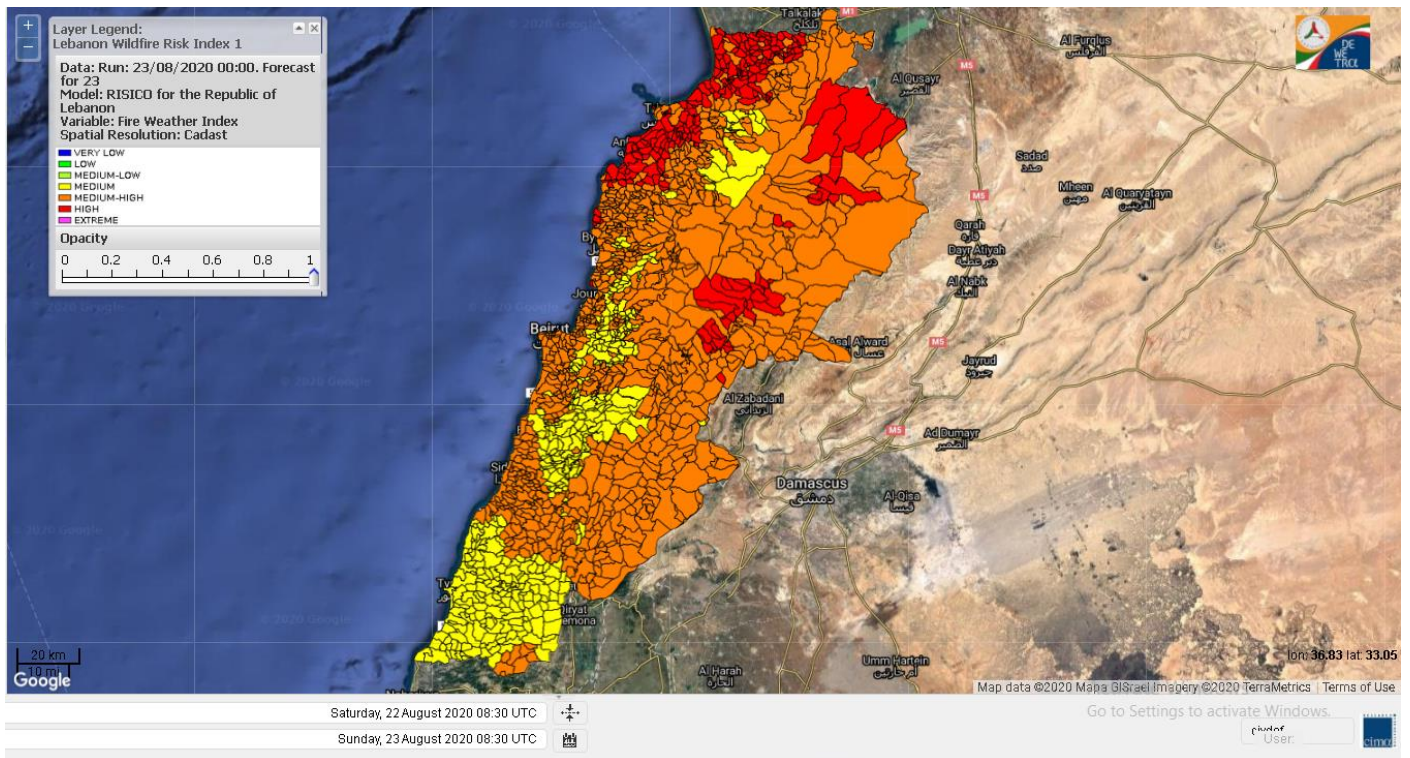

Lebanon for 23 August 2020