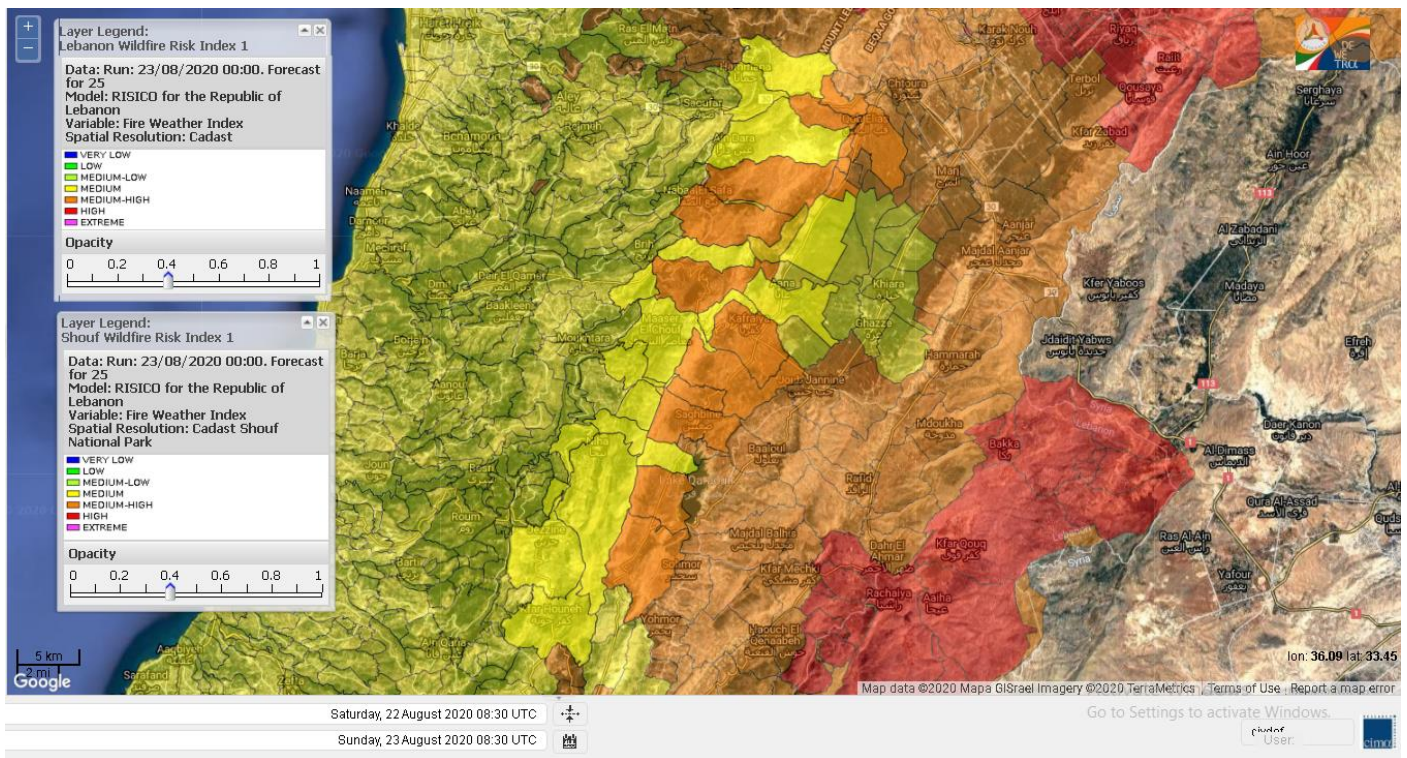

Shouf Biosphere Reserve Forecast for 25 August 2020