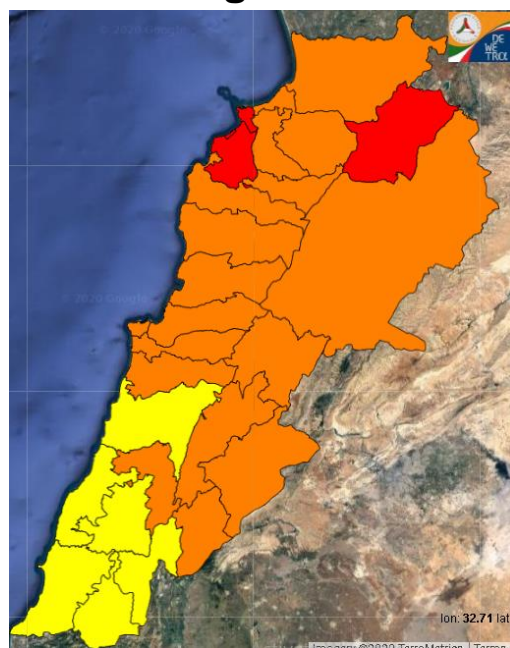

23 August 2020