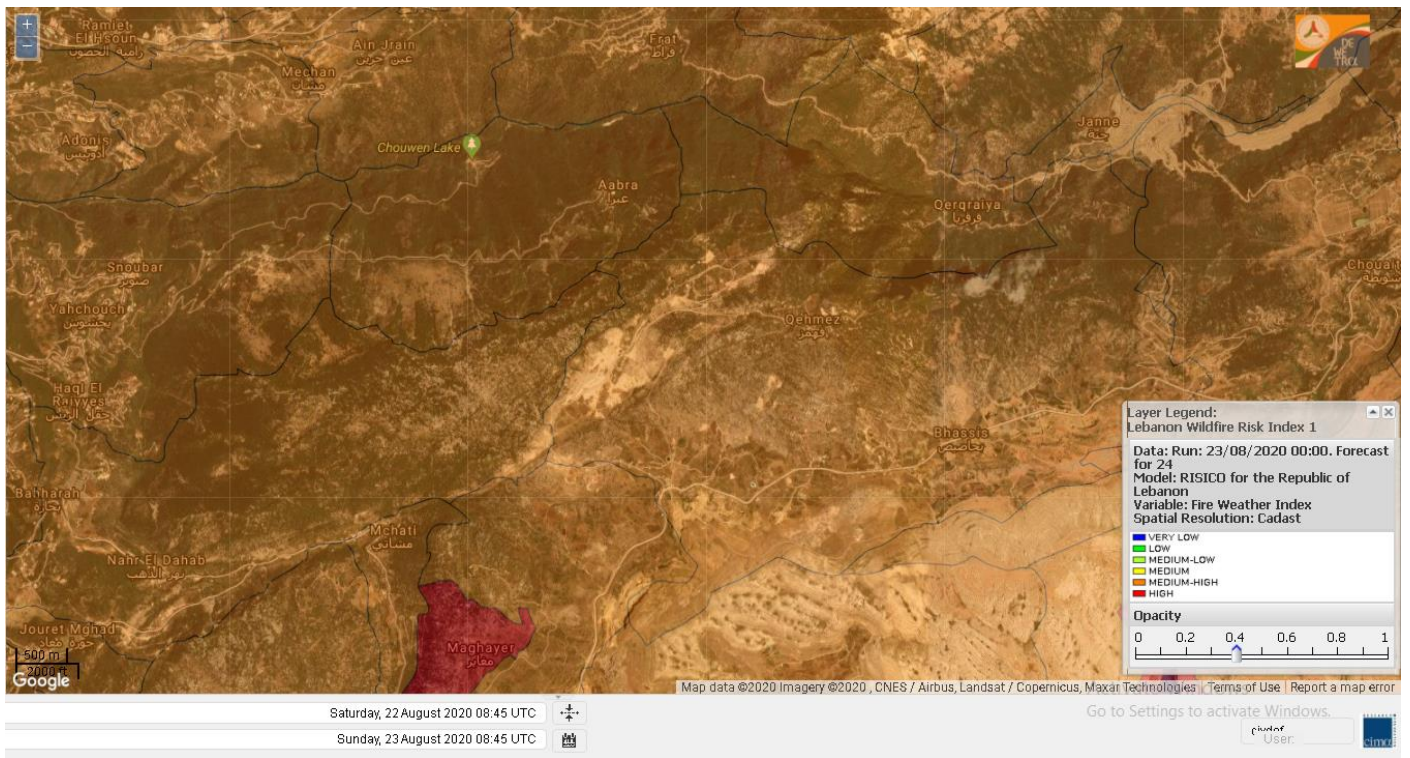

Jabal Moussa Reserve Forecast for 24 August 2020