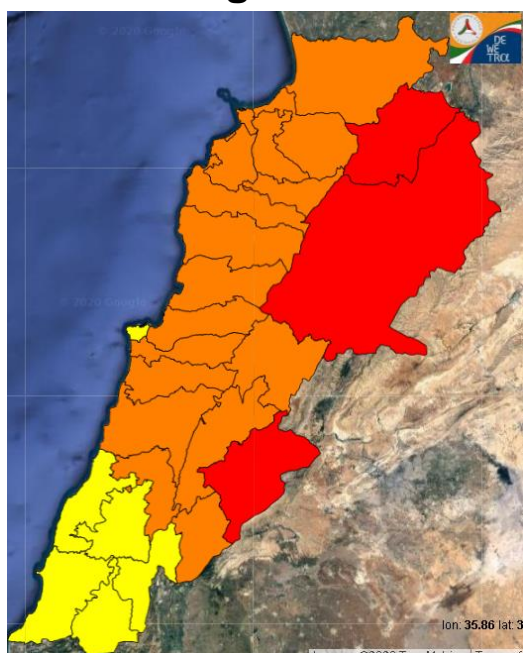

24 August 2020