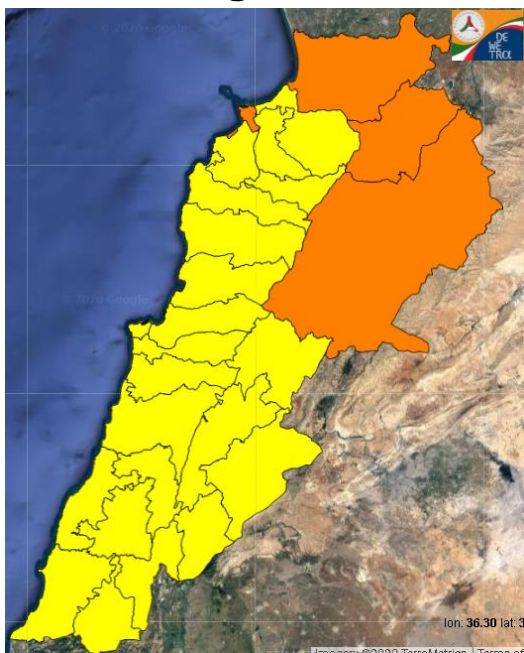

FIRE RISK INDEX

22 August 2020