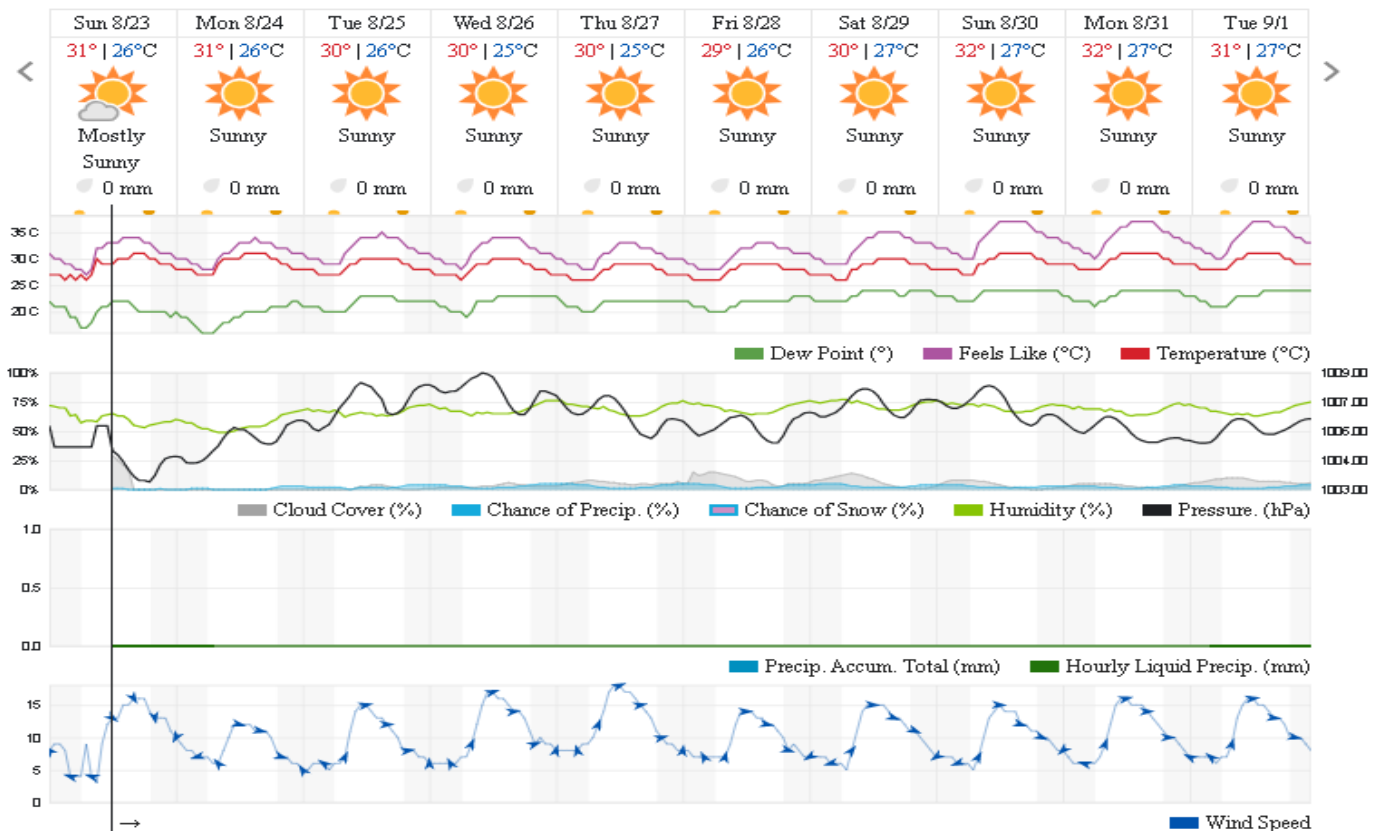

Beirut, Beirut, Lebanon 10-Day Weather Forecast

29° ACHRAFIEH,RIZK STATION | CHANGE

TODAY HOURLY **10-DAY** CALENDAR HISTORY WUNDERMAP

Customize