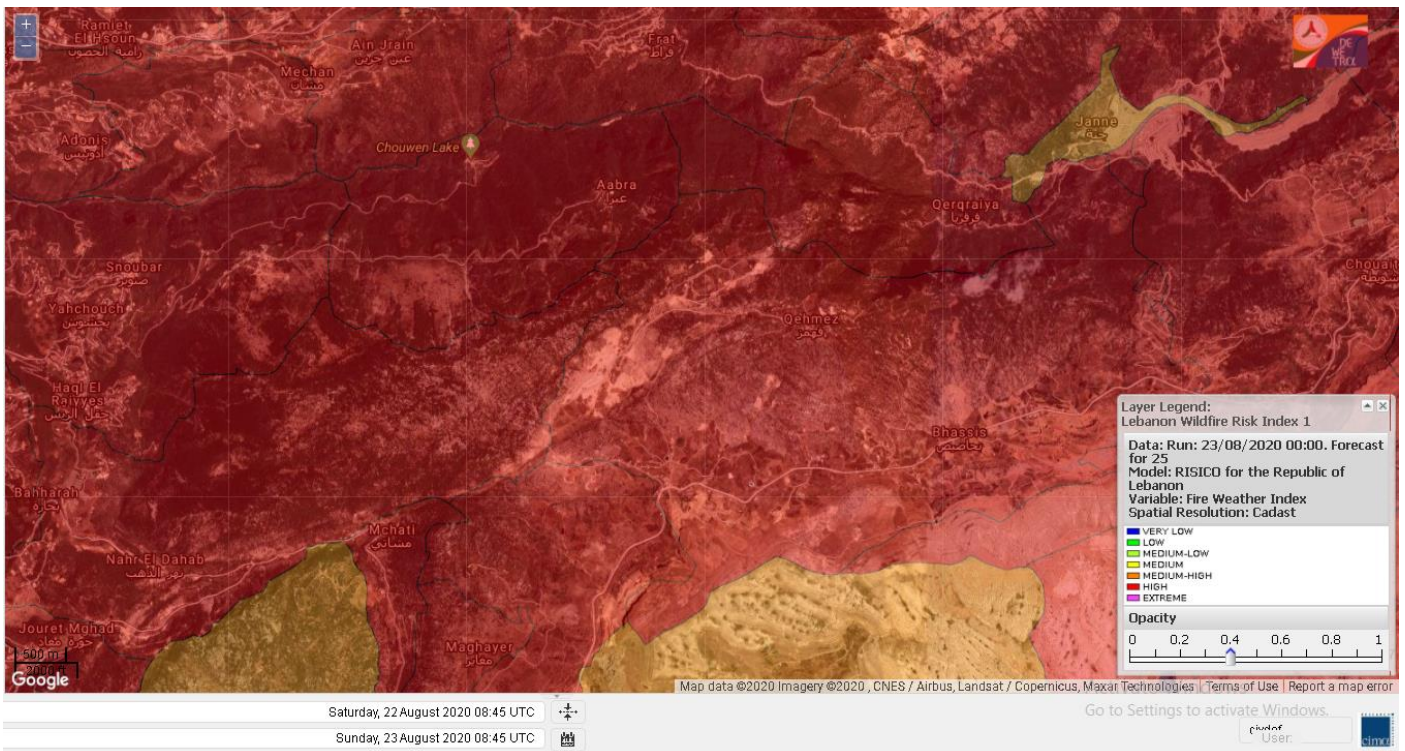

Jabal Moussa Reserve Forecast for 25 August 2020