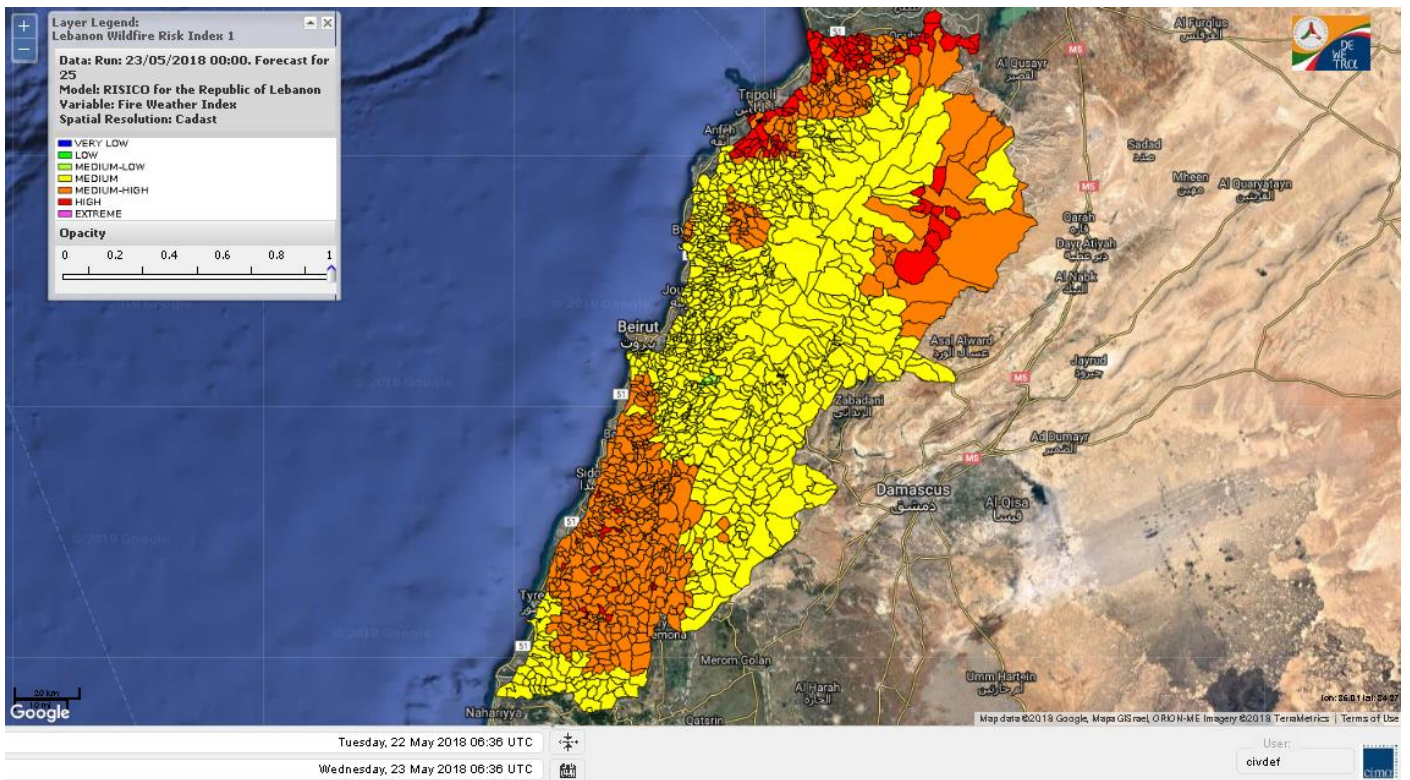

Lebanon for 24 May 2018