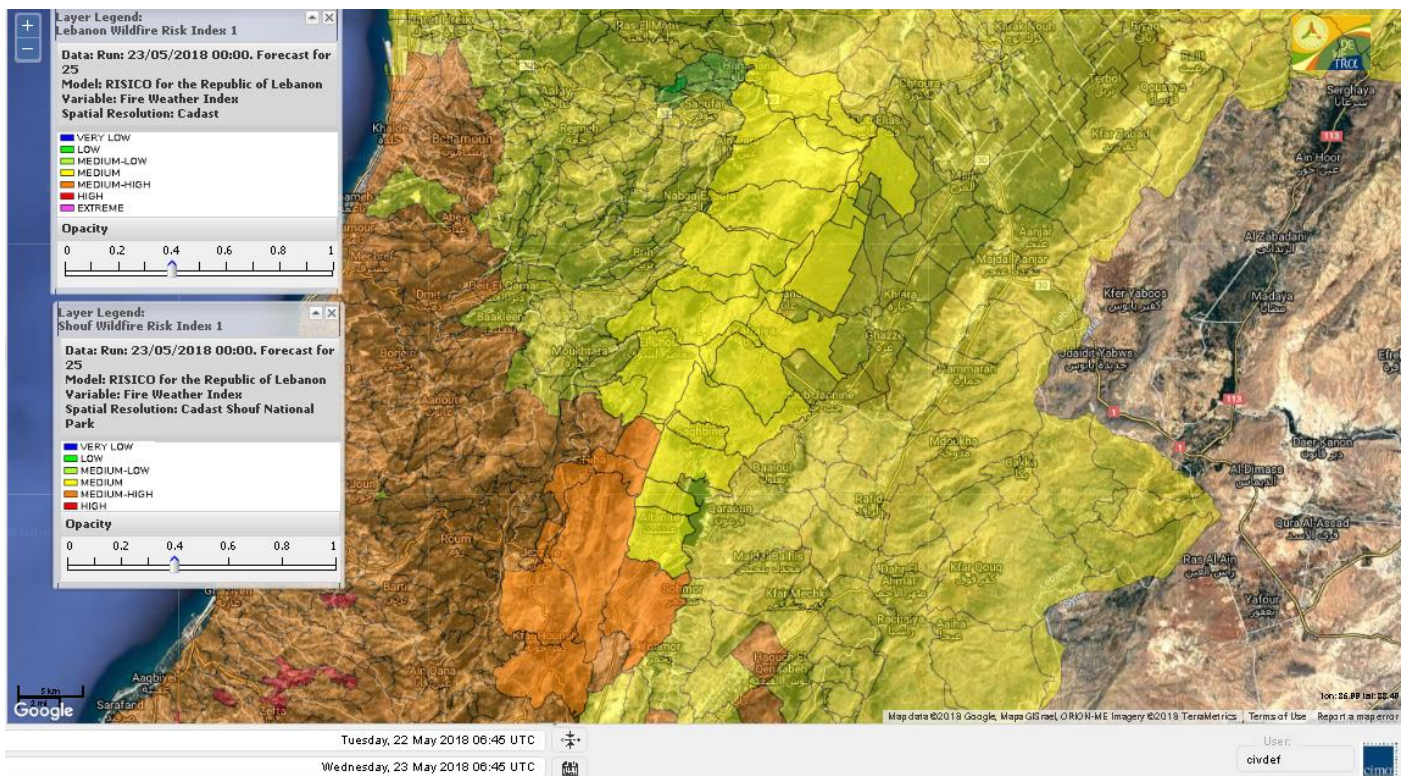

Shouf Biosphere Reserve Forecast for 24 May 2018