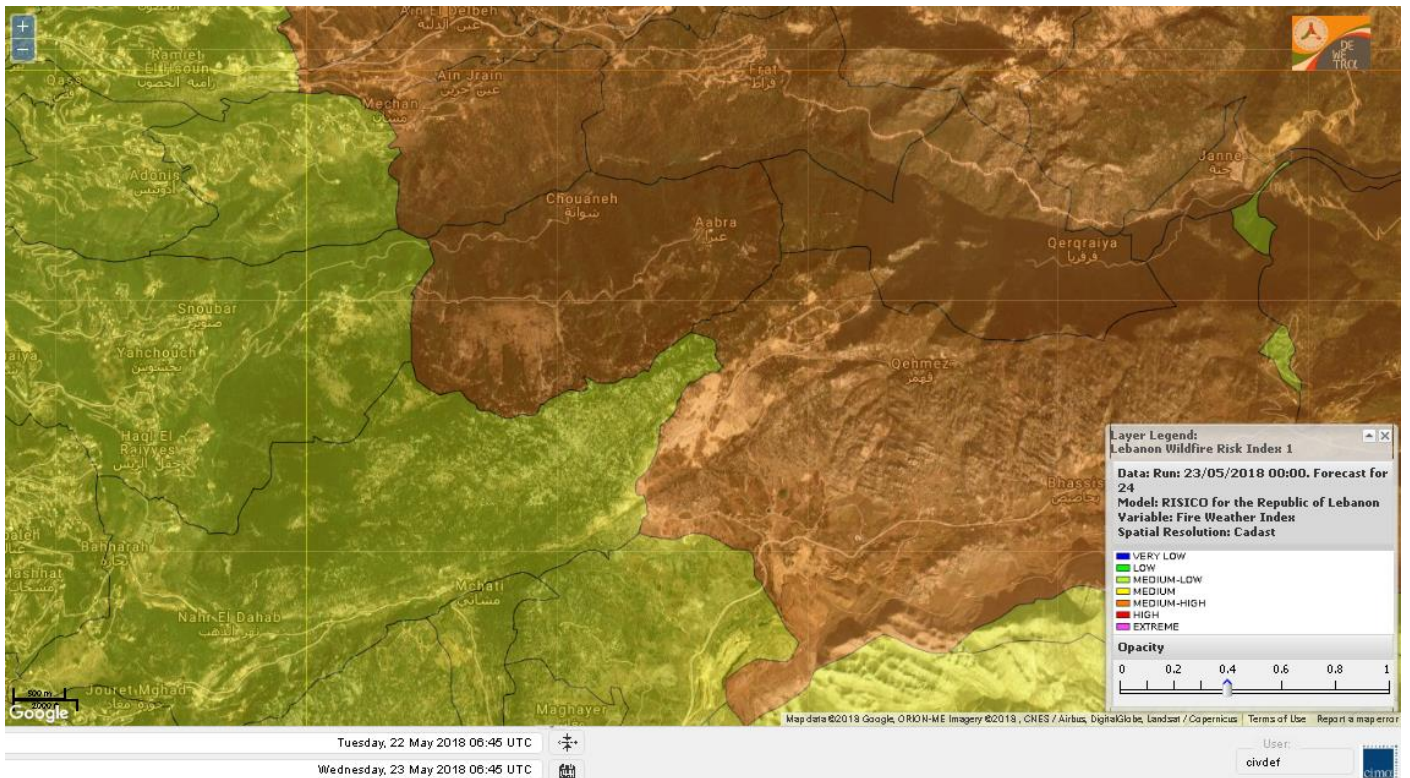

Jabal Moussa Reserve Forecast for 23 May 2018