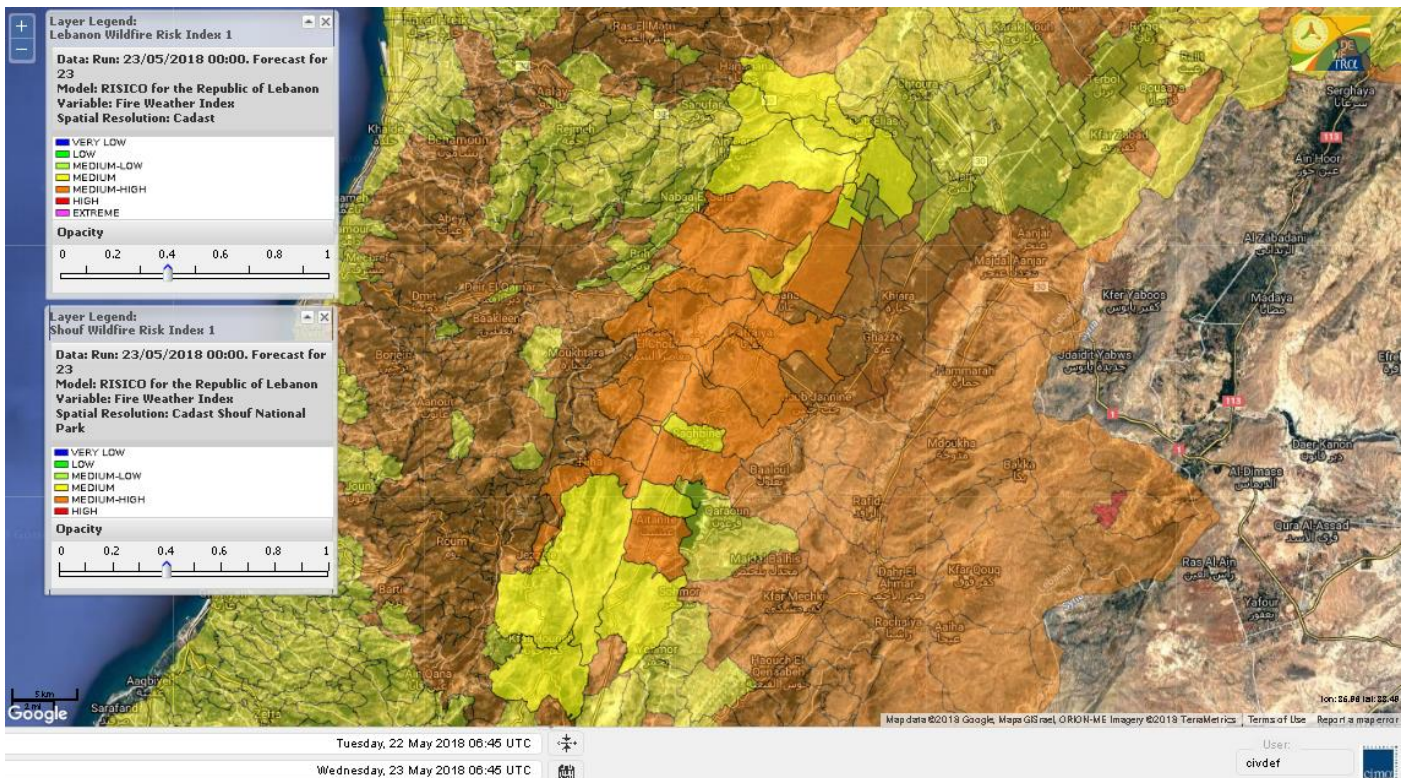

Shouf Biosphere Reserve Forecast for 22 May 2018