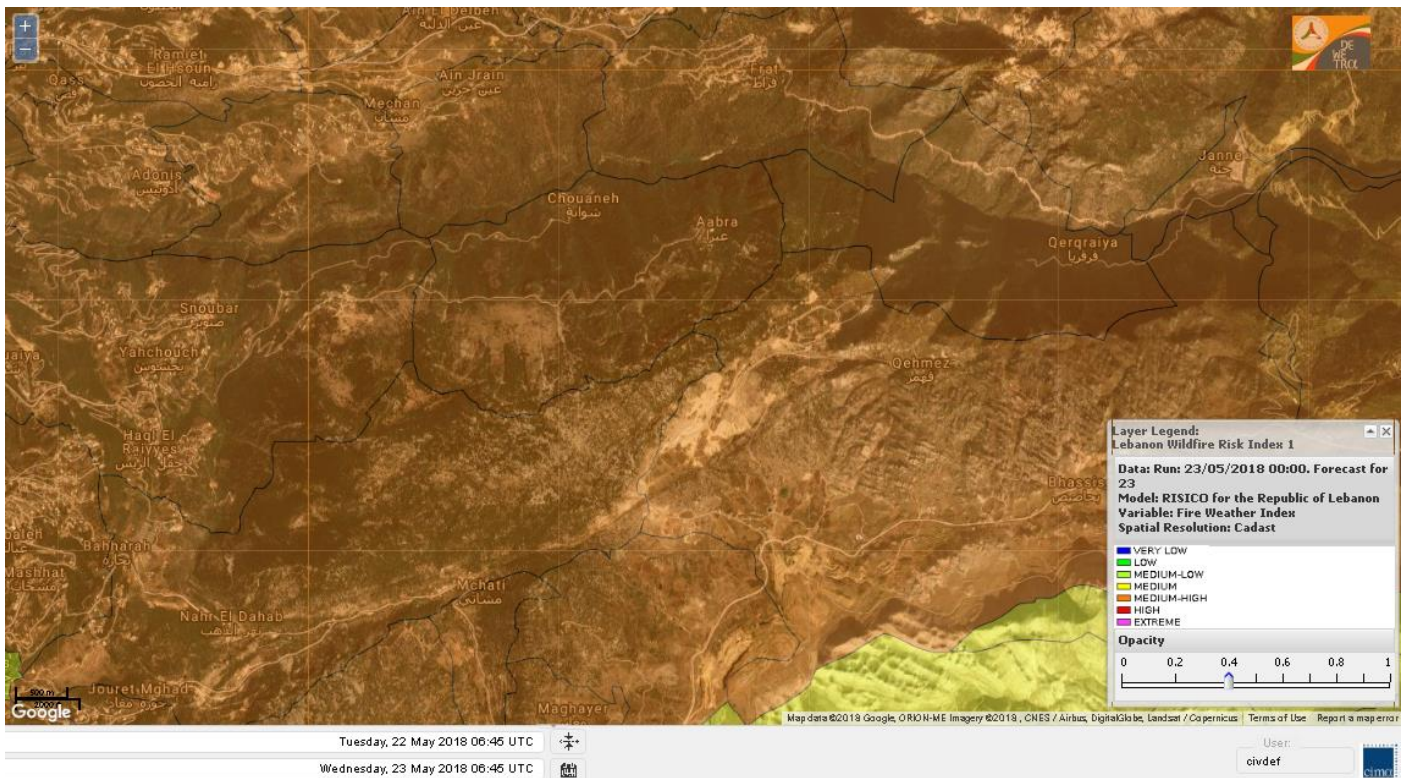

Jabal Moussa Reserve Forecast for 22 May 2018