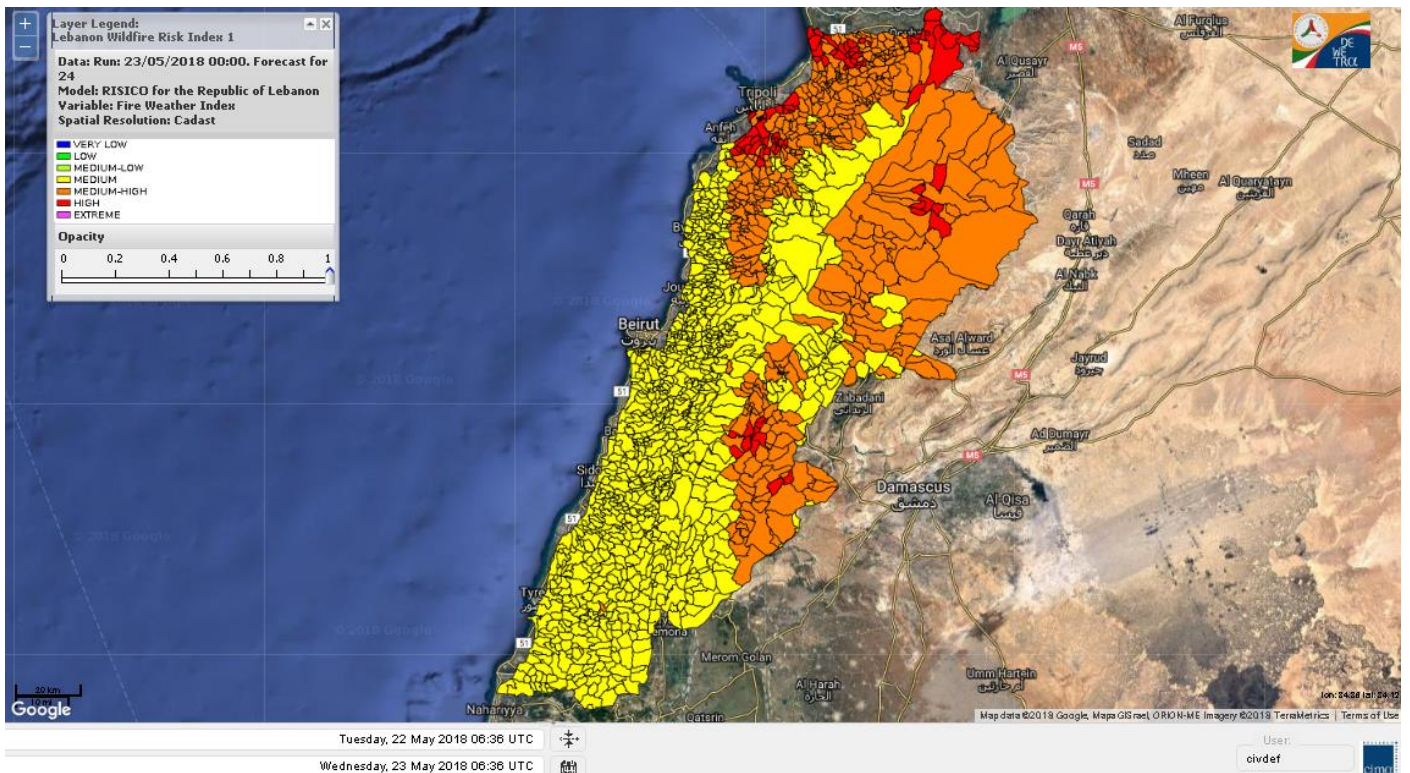

Beirut, 23 May 2018

FIRE RISK INDEX

Lebanon temperature for Lebanon 22 May 2018

Lebanon humidity for Lebanon 22 May 2018

Lebanon for 22 May 2018

Lebanon for 23 May 2018

Lebanon for 24 May 2018

Shouf Biosphere Reserve Forecast for 22 May 2018