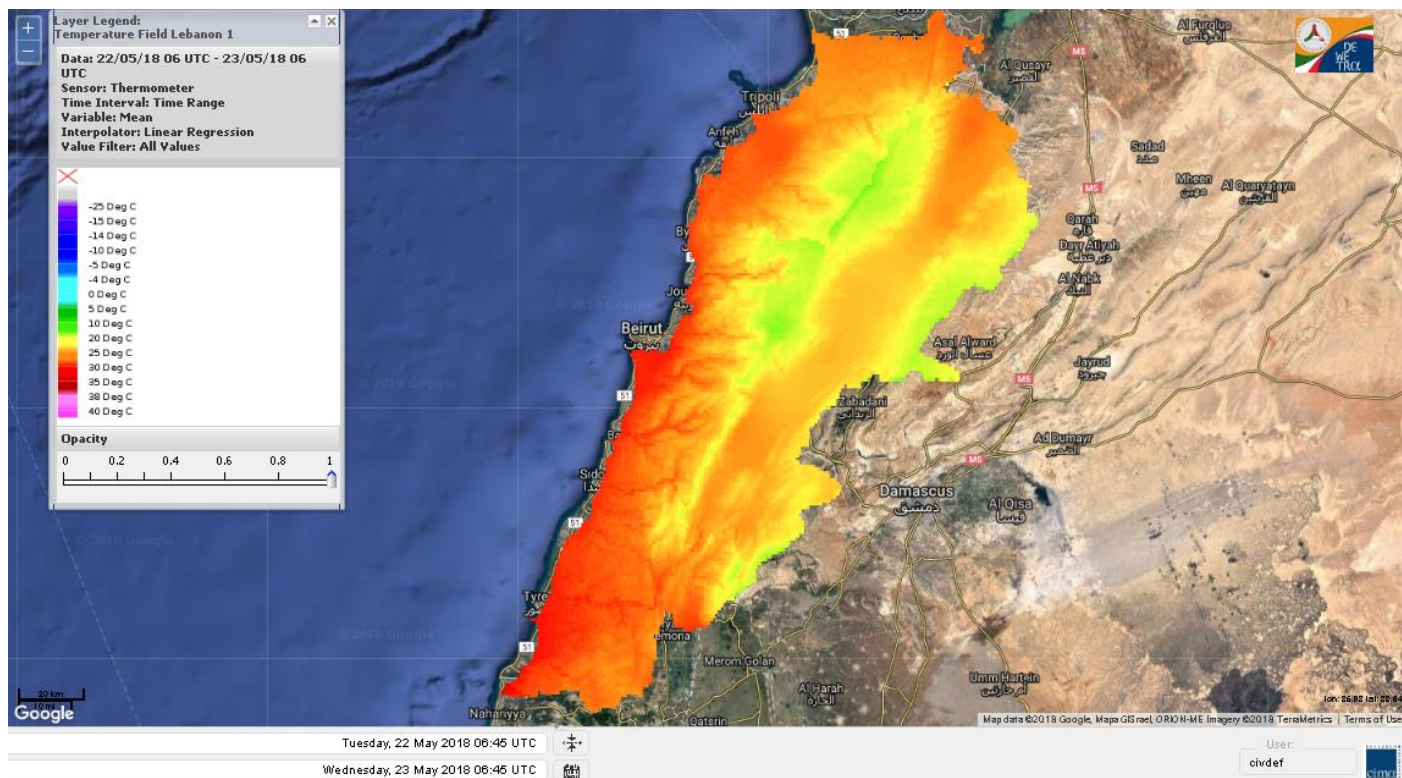

Lebanon temperature for Lebanon 22 May 2018