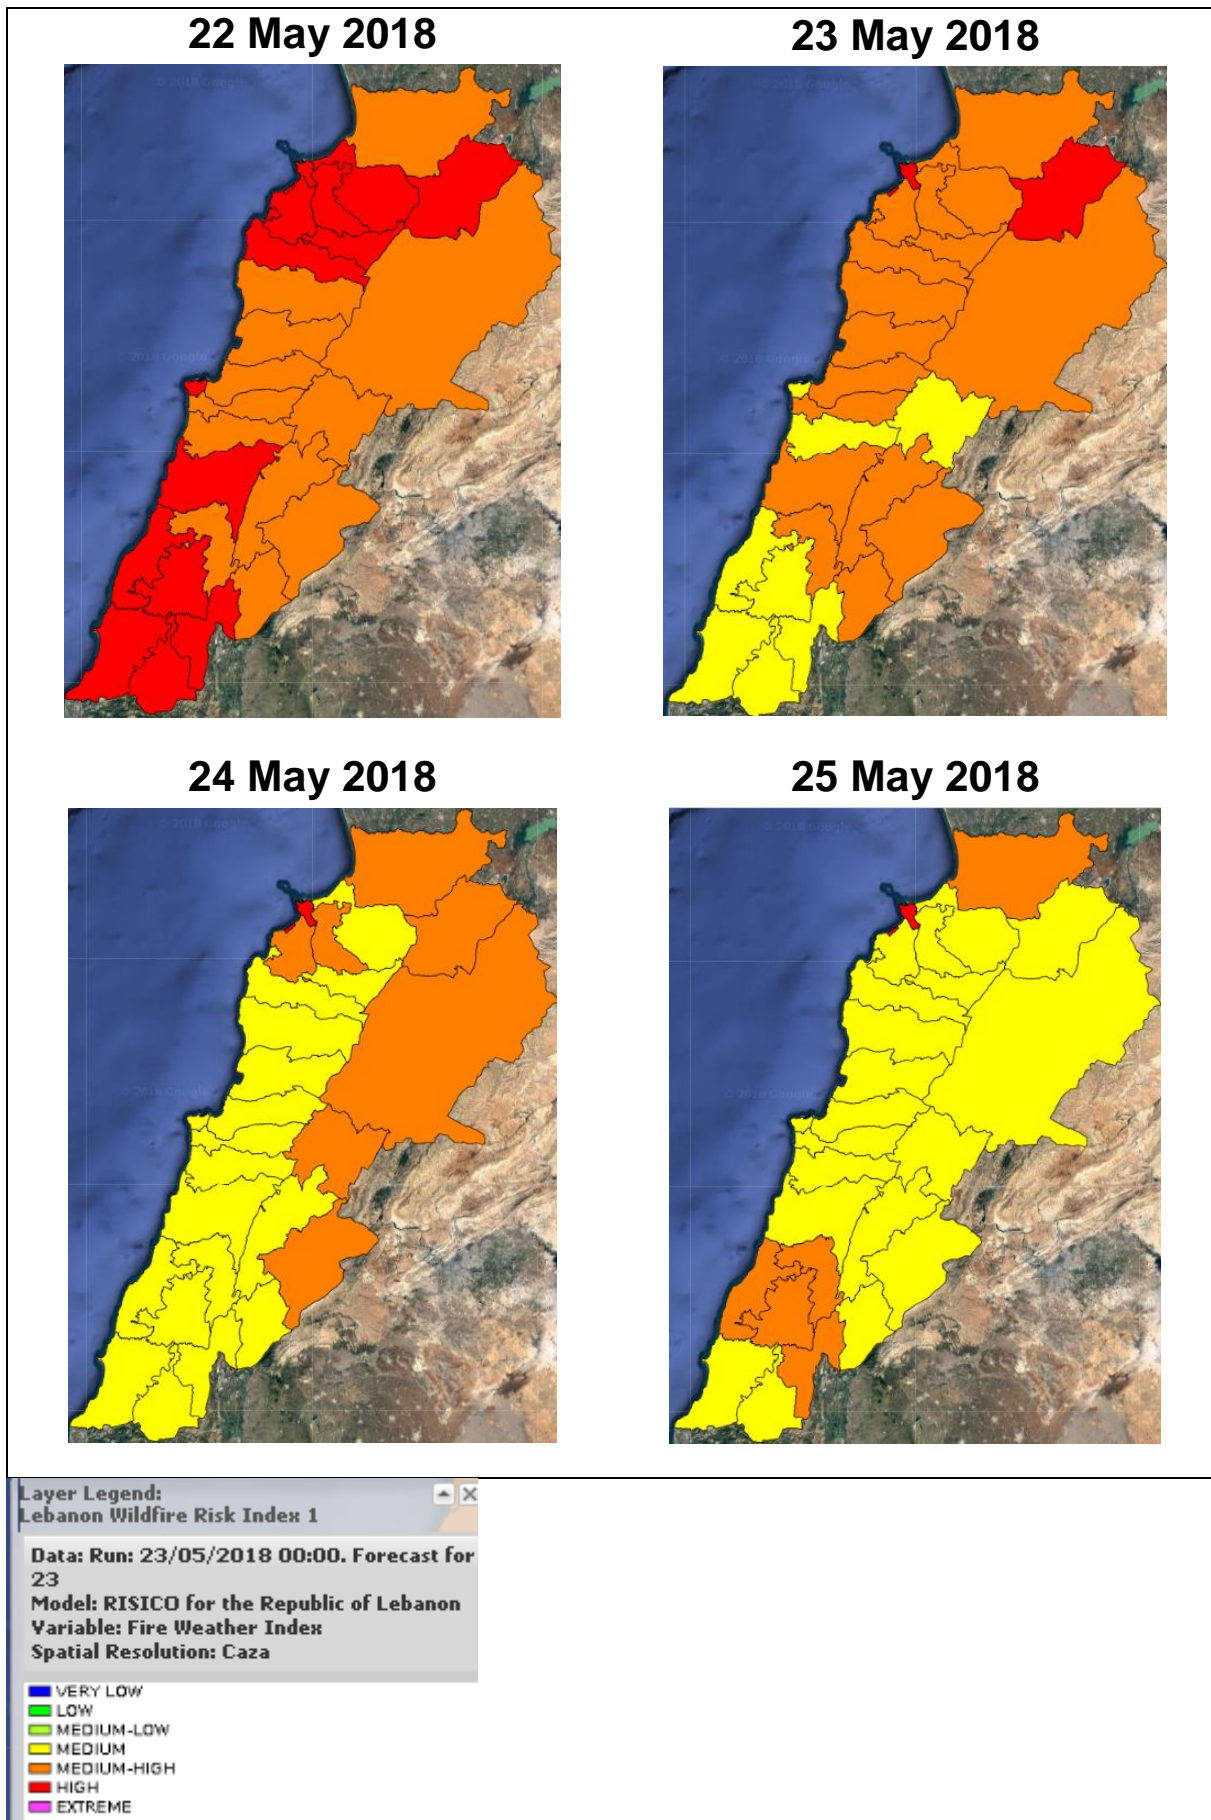

FIRE RISK INDEX