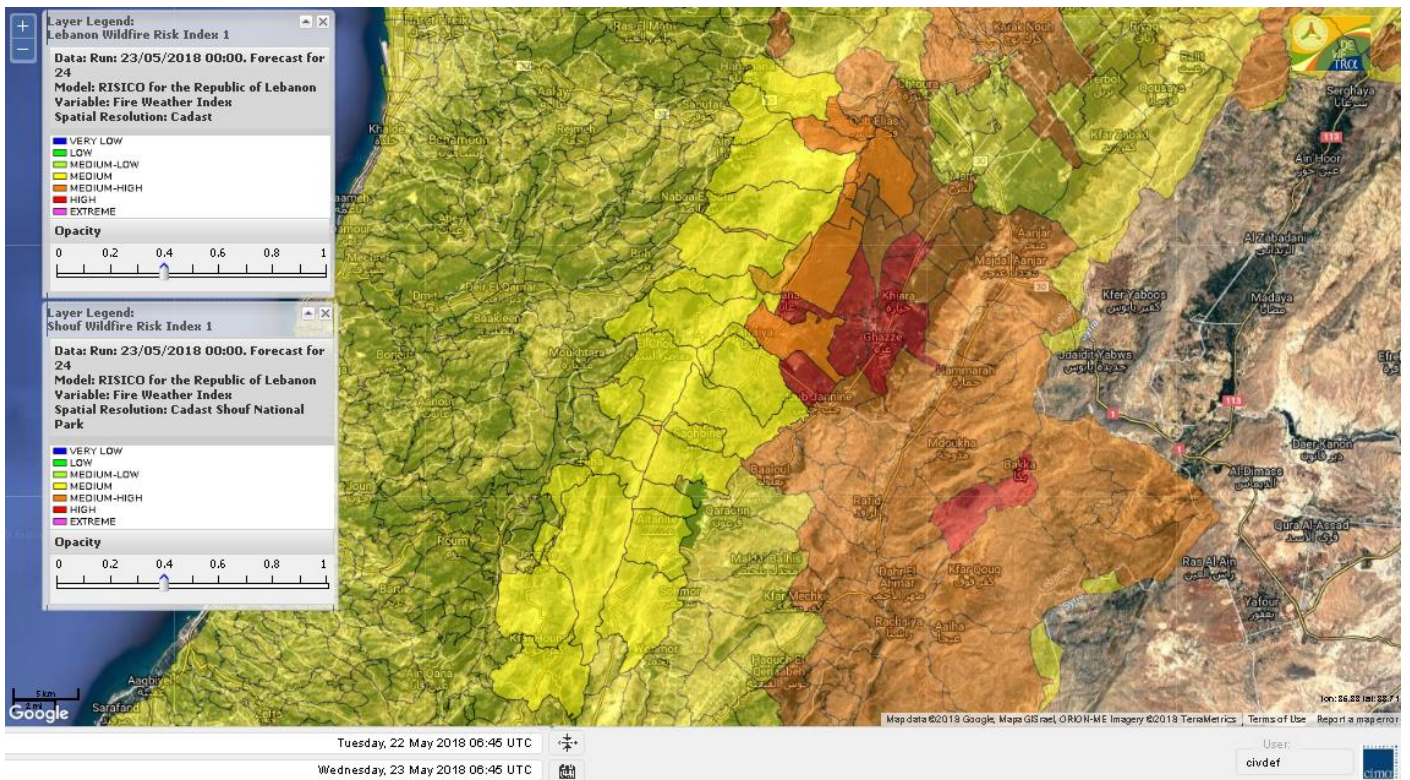

Shouf Biosphere Reserve Forecast for 23 May 2018