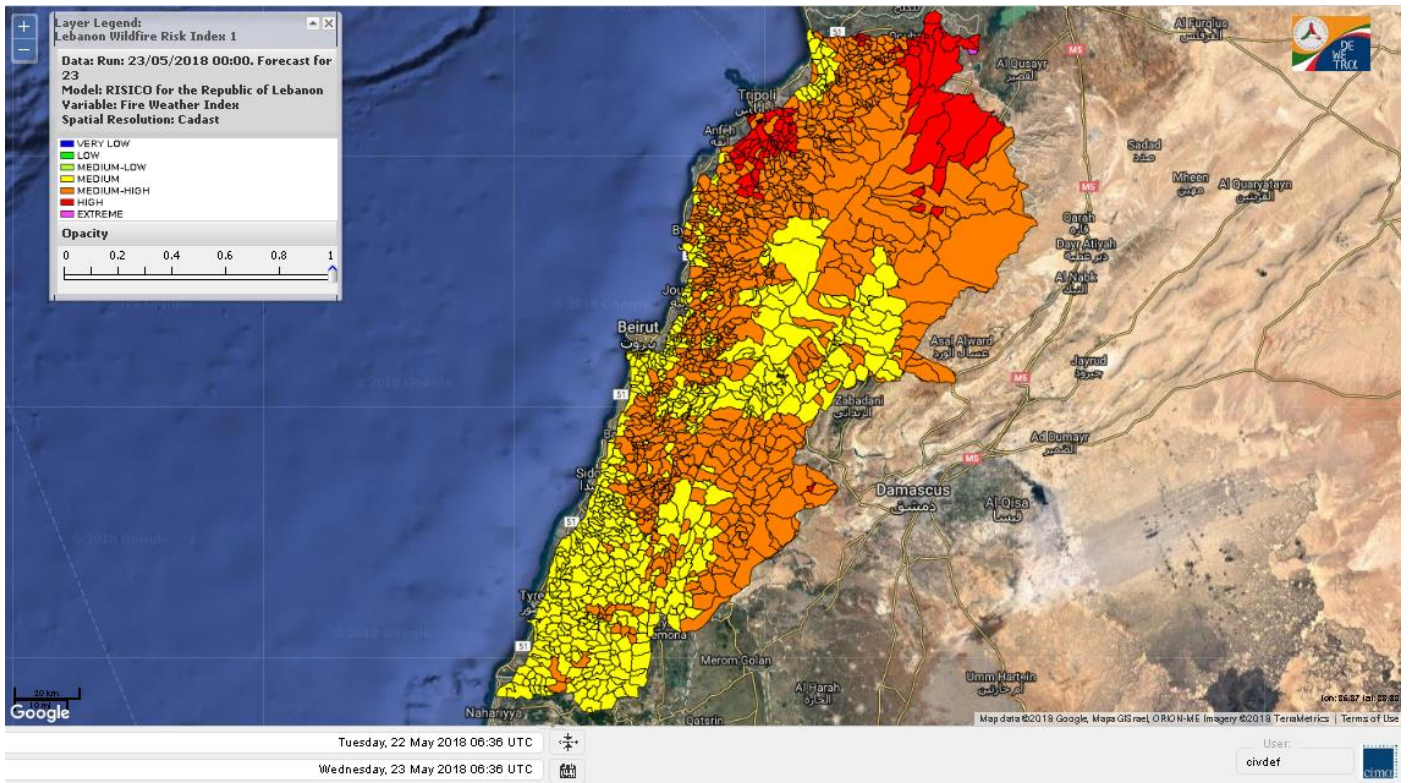

Beirut, 23 May 2018

FIRE RISK INDEX

Lebanon temperature for Lebanon 22 May 2018

Lebanon humidity for Lebanon 22 May 2018

Lebanon for 22 May 2018

Lebanon for 23 May 2018

Lebanon for 24 May 2018

Shouf Biosphere Reserve Forecast for 22 May 2018