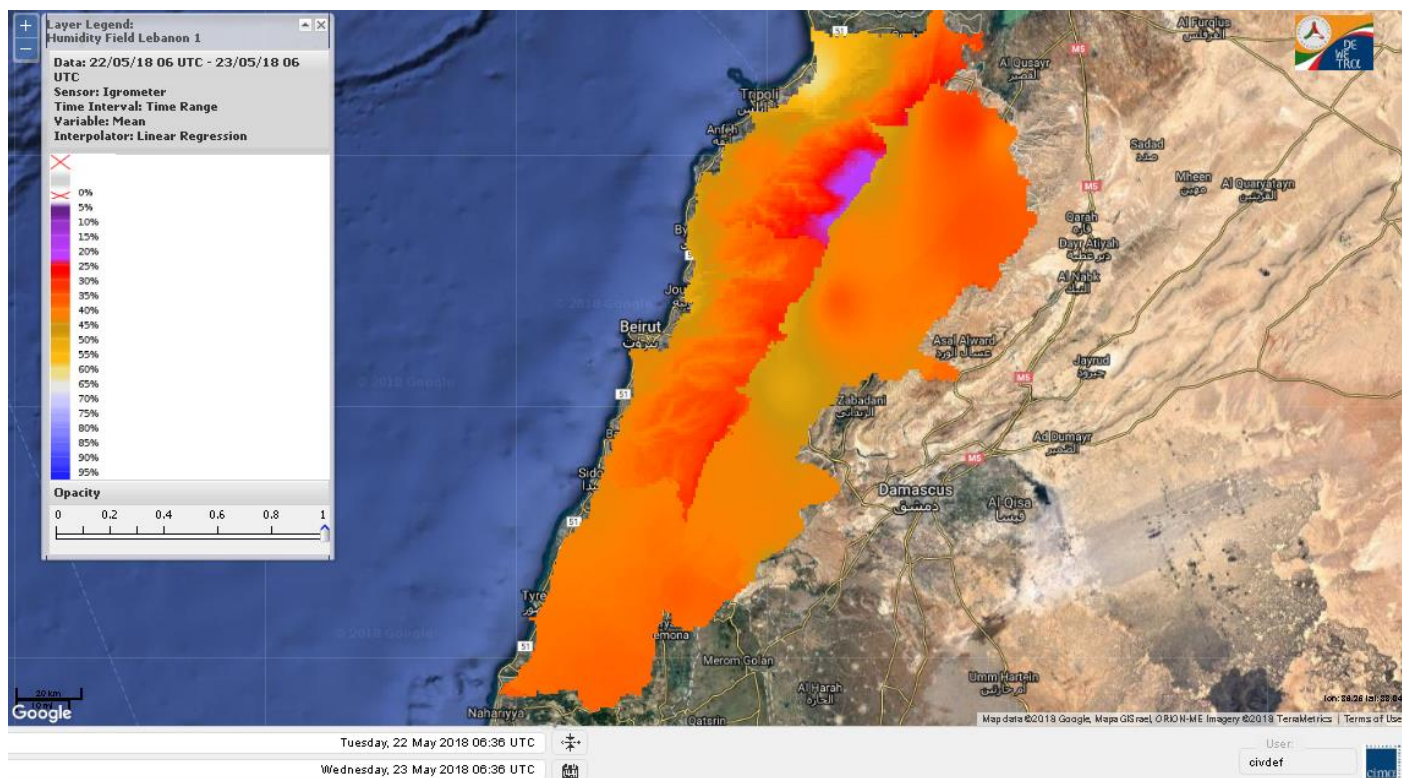

Beirut, 23 May 2018

FIRE RISK INDEX

Lebanon temperature for Lebanon 22 May 2018

Lebanon humidity for Lebanon 22 May 2018

Lebanon for 22 May 2018

Lebanon for 23 May 2018

Lebanon for 24 May 2018

Shouf Biosphere Reserve Forecast for 22 May 2018