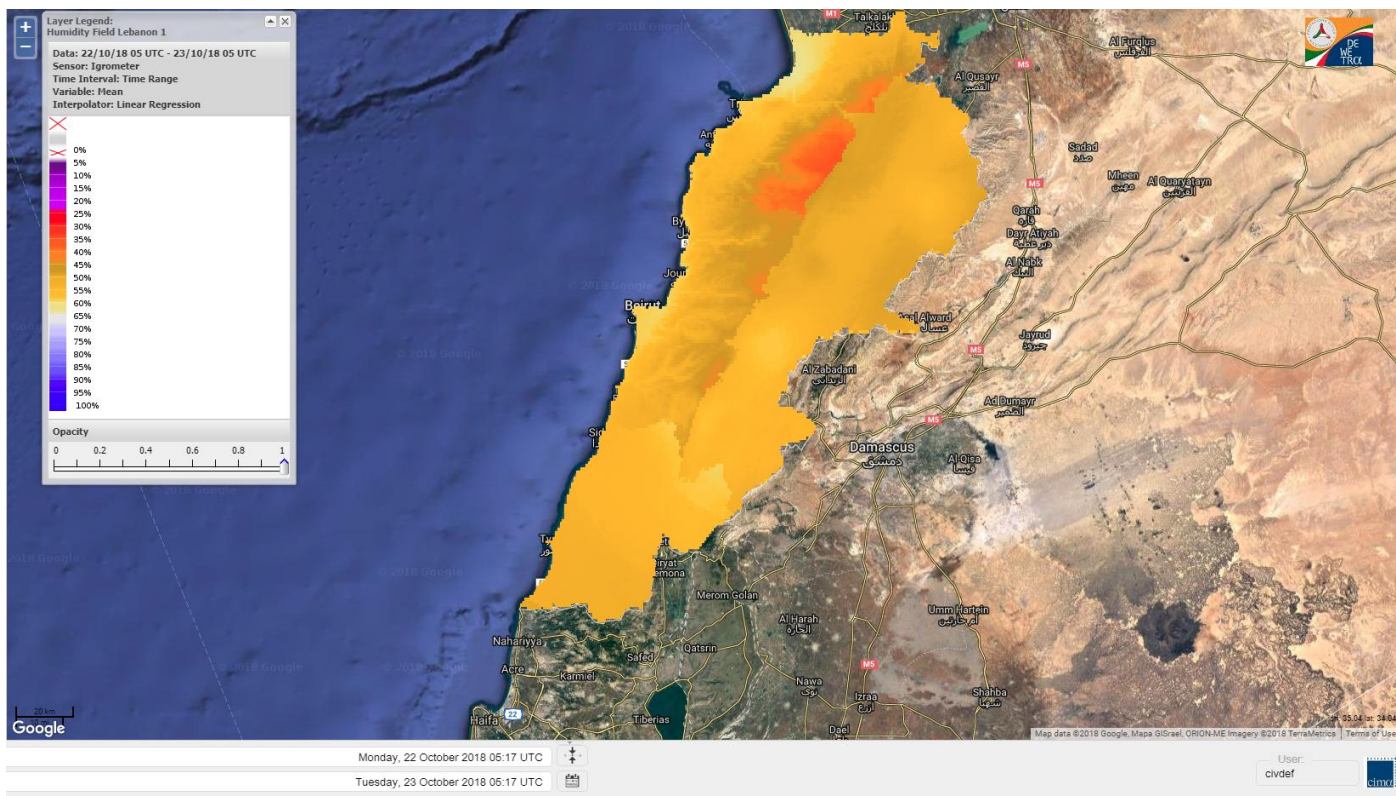

Lebanon humidity for Lebanon 23 OCT 2018