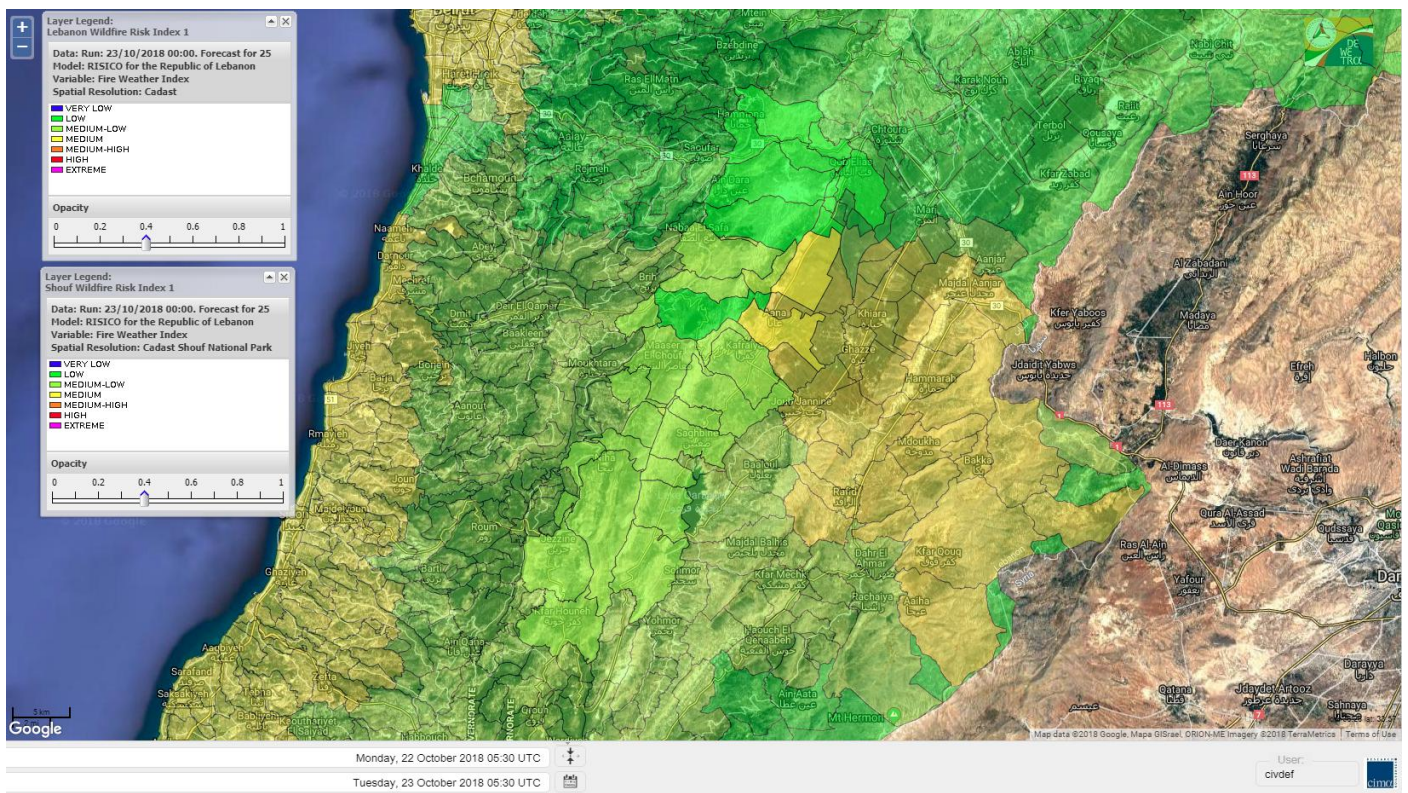

Shouf Biosphere Reserve Forecast for 25 OCT 2018