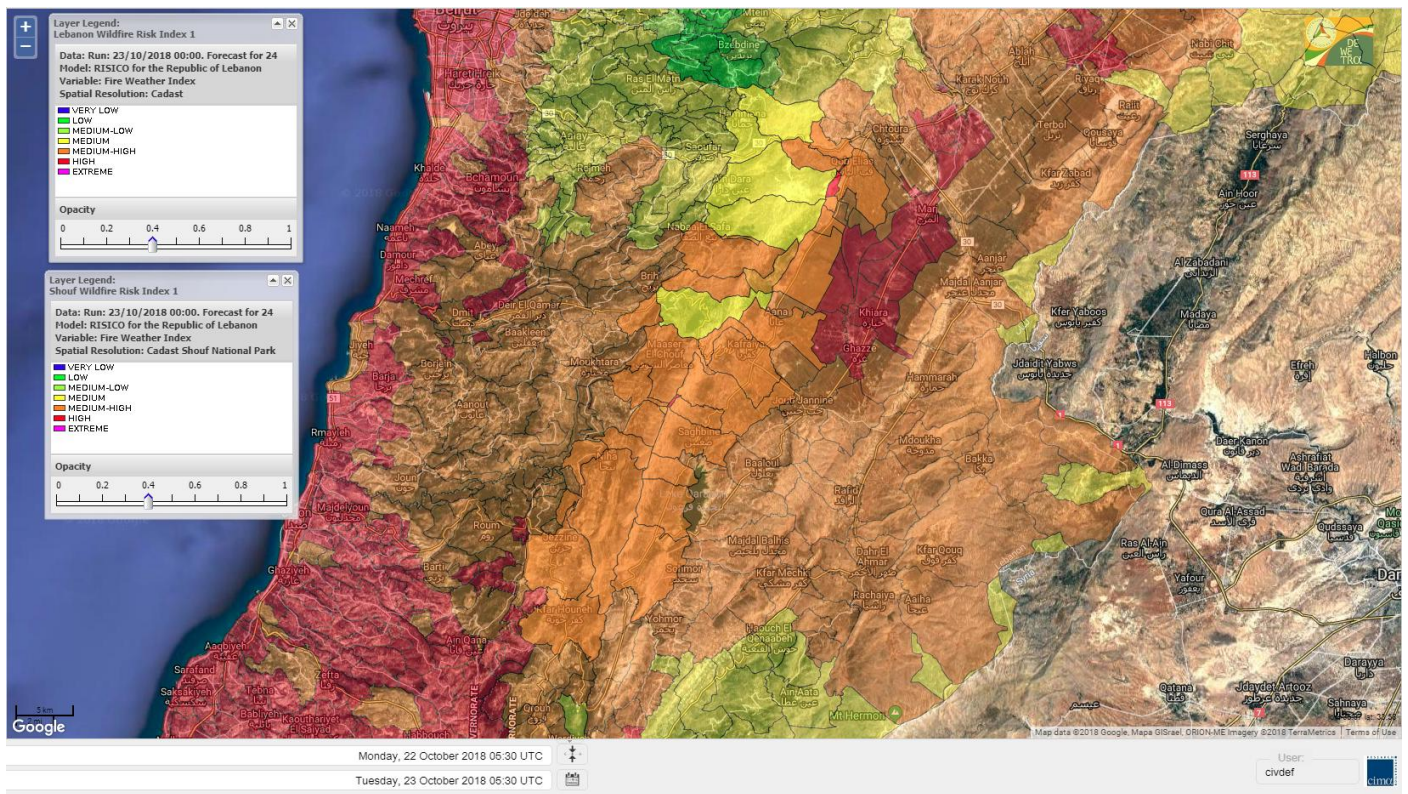

Shouf Biosphere Reserve Forecast for 24 OCT 2018