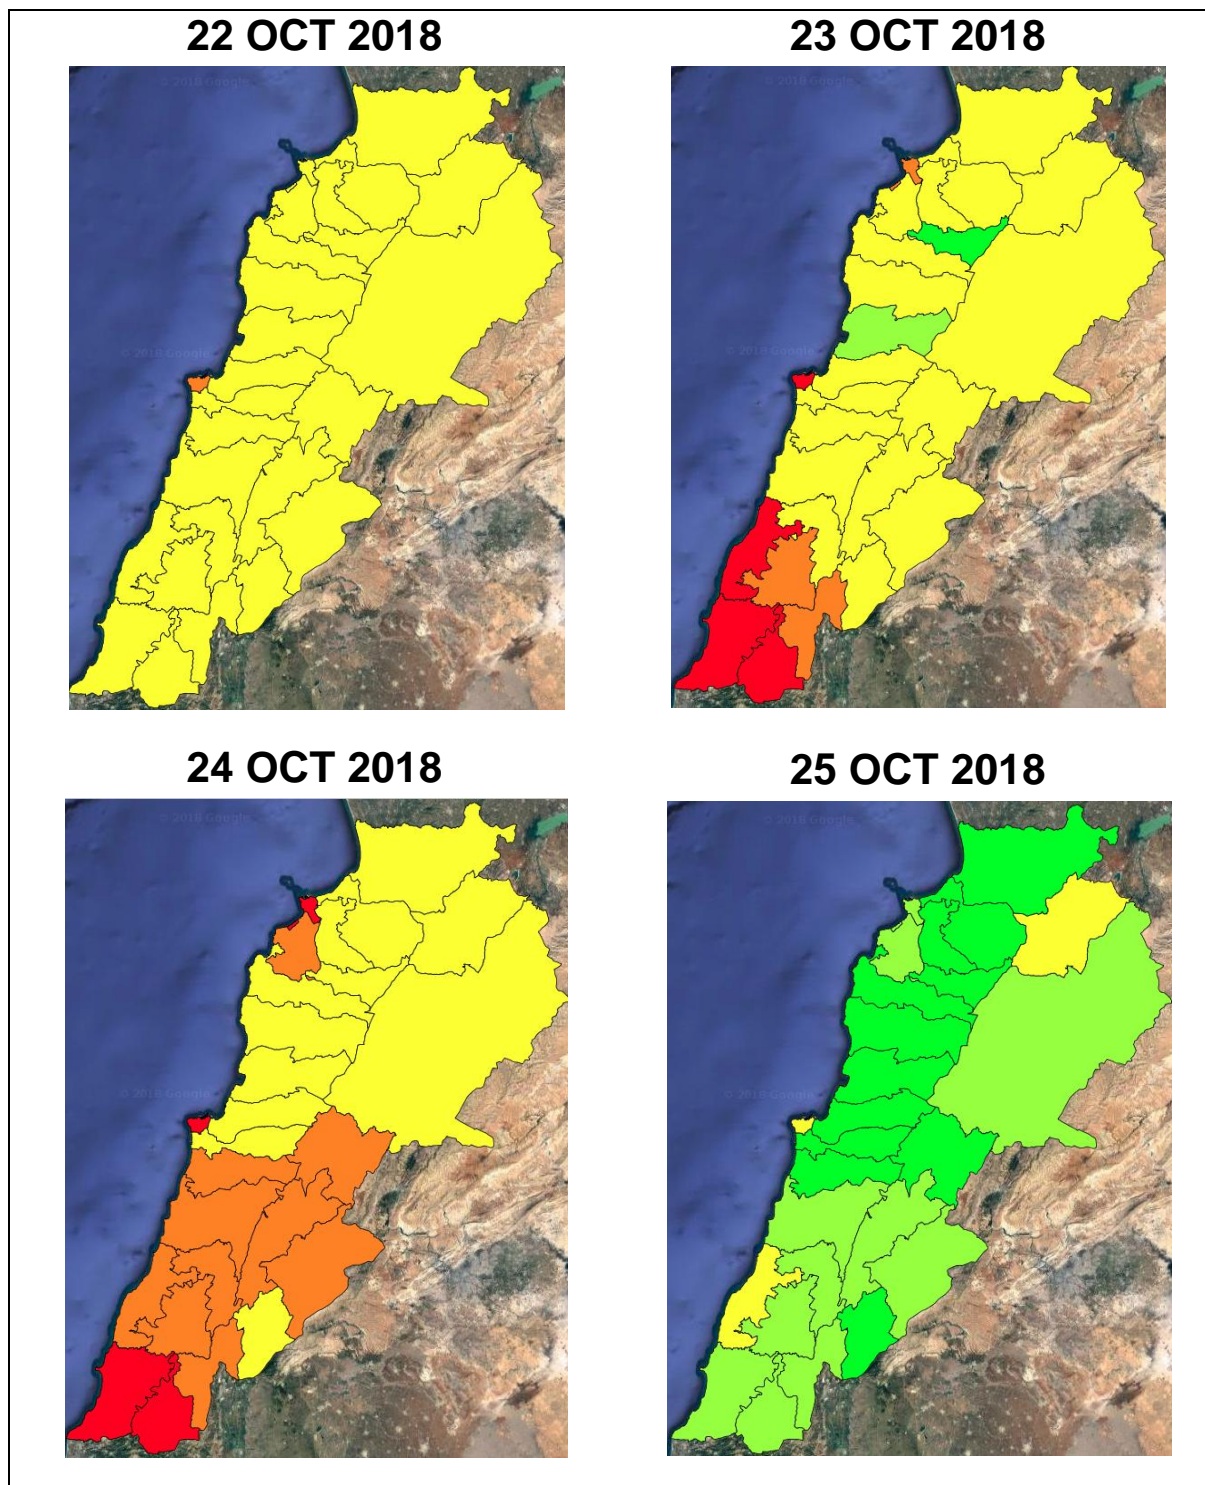

FIRE RISK INDEX

Layer Legend:
Lebanon Wildfire Risk Index 1

Data: Run: 23/10/2018 00:00. Forecast for 23
Model: RISICO for the Republic of Lebanon
Variable: Fire Weather Index
Spatial Resolution: Caza

- VERY LOW
- LOW
- MEDIUM-LOW
- MEDIUM
- MEDIUM-HIGH
- HIGH
- EXTREME