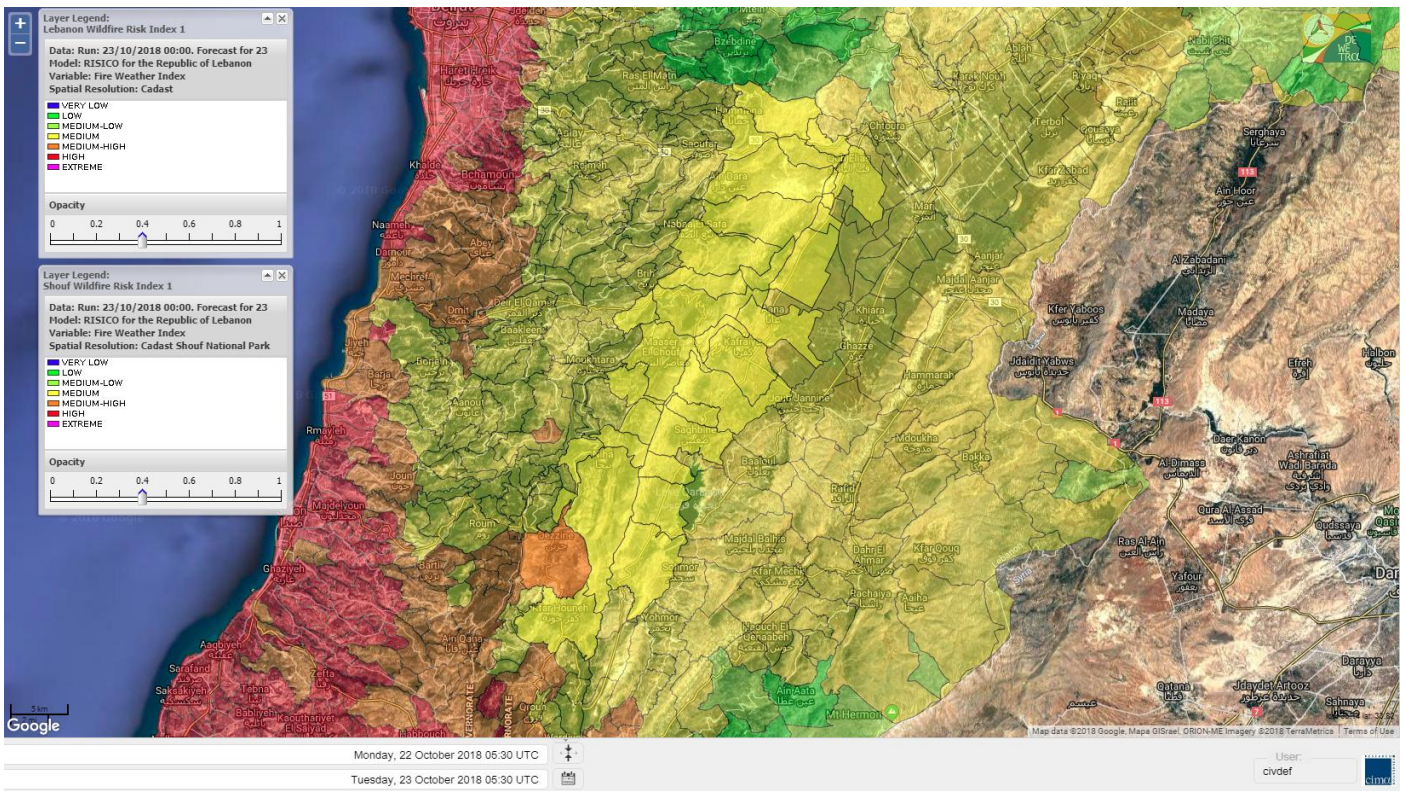

Shouf Biosphere Reserve Forecast for 23 OCT 2018