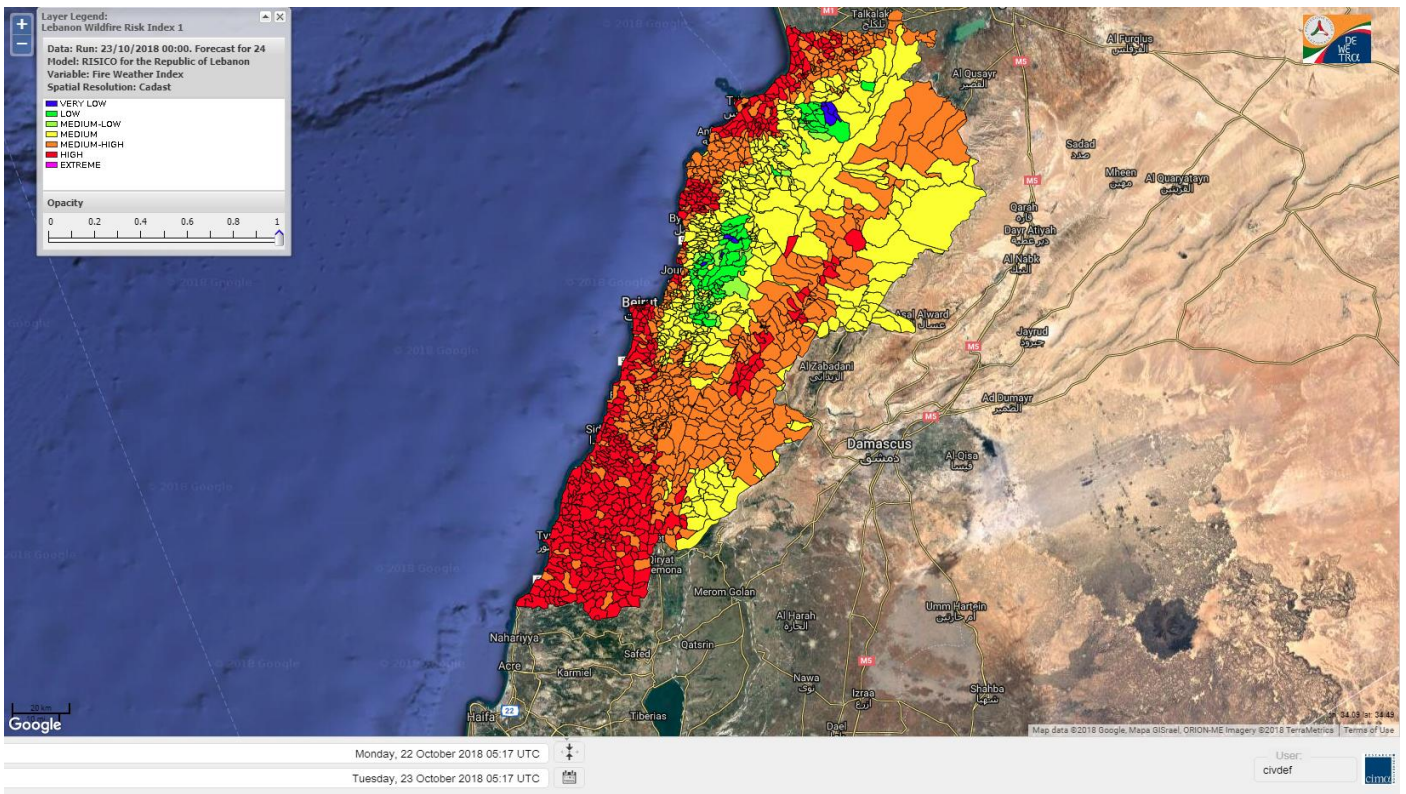

Lebanon for 24 OCT 2018