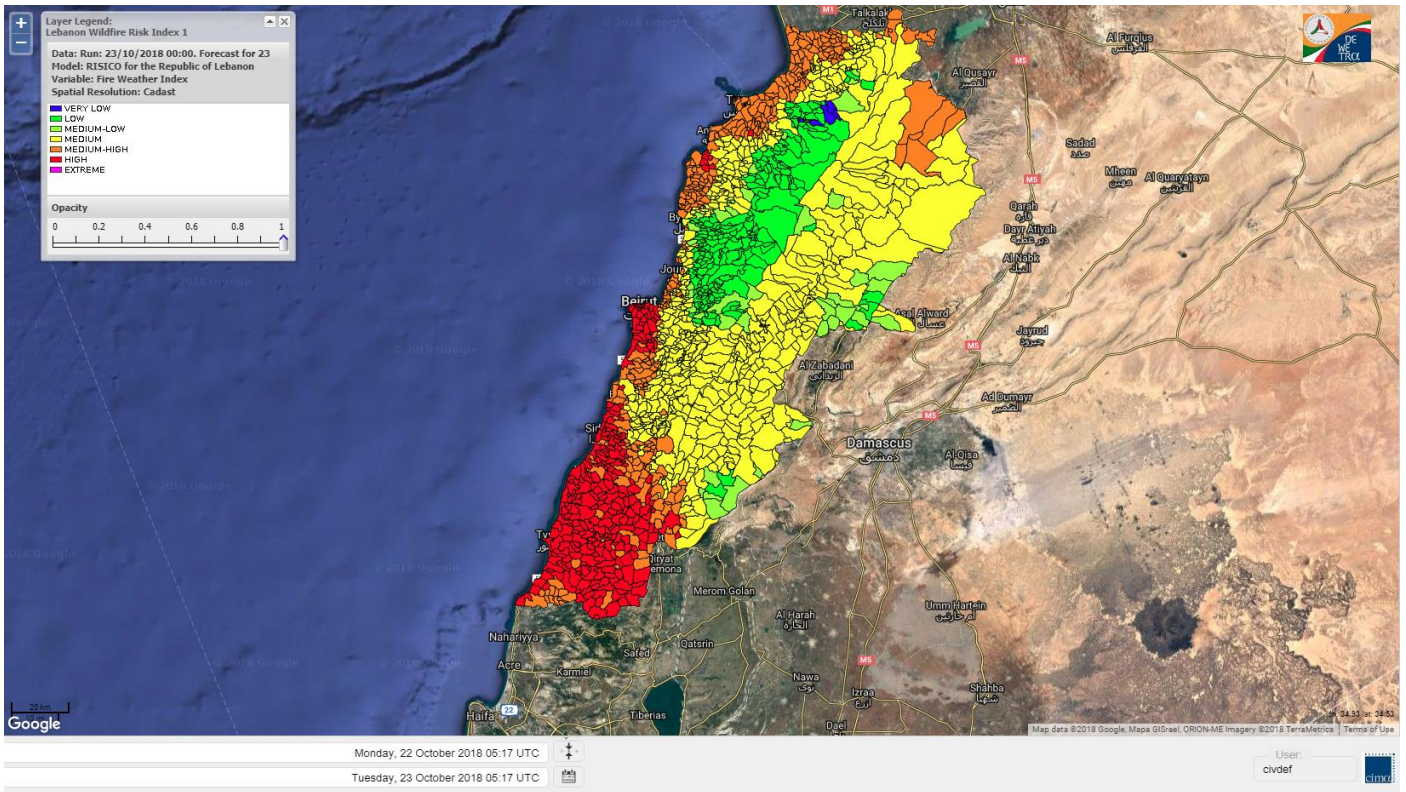

Lebanon for 23 OCT 2018