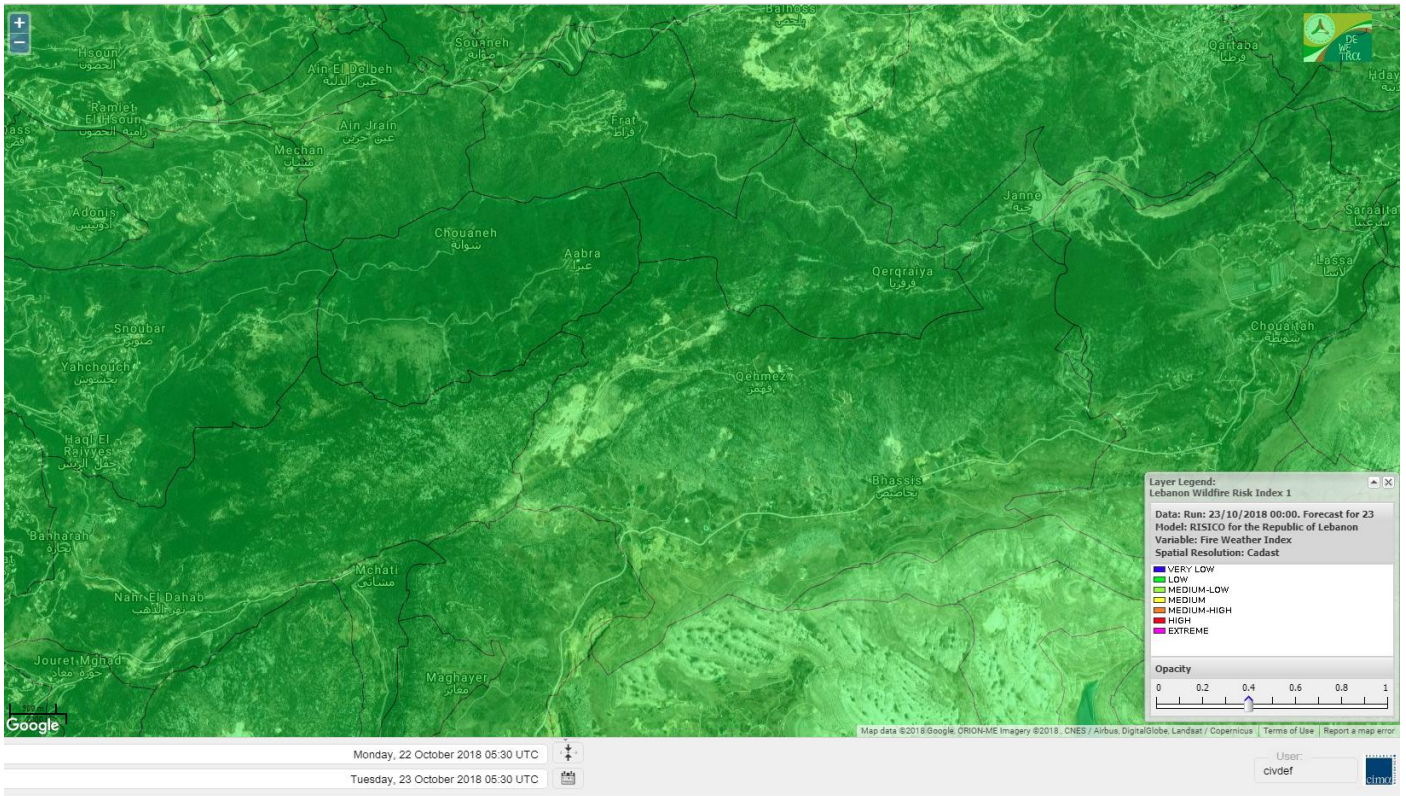

Jabal Moussa Reserve Forecast for 23 OCT 2018