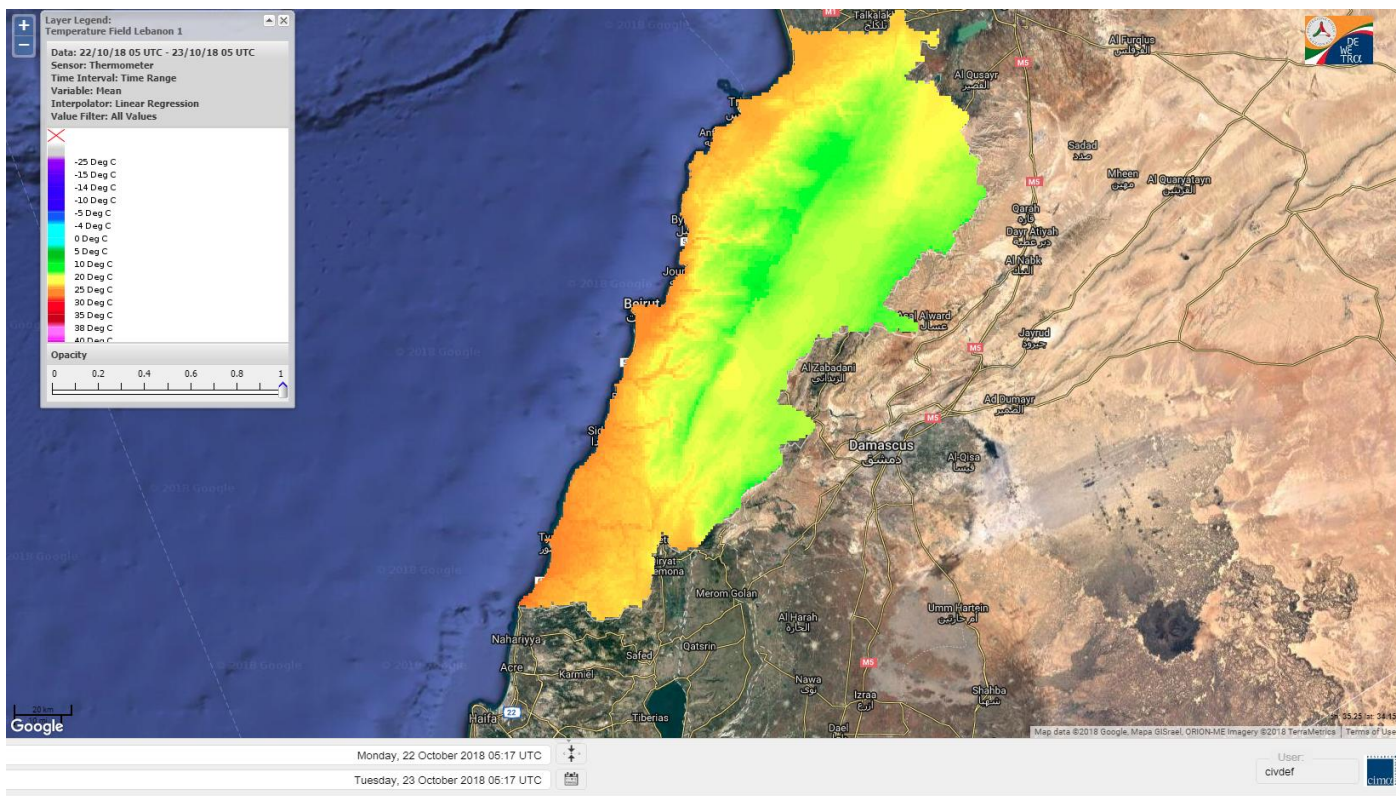

Lebanon temperature for Lebanon 23 OCT 2018