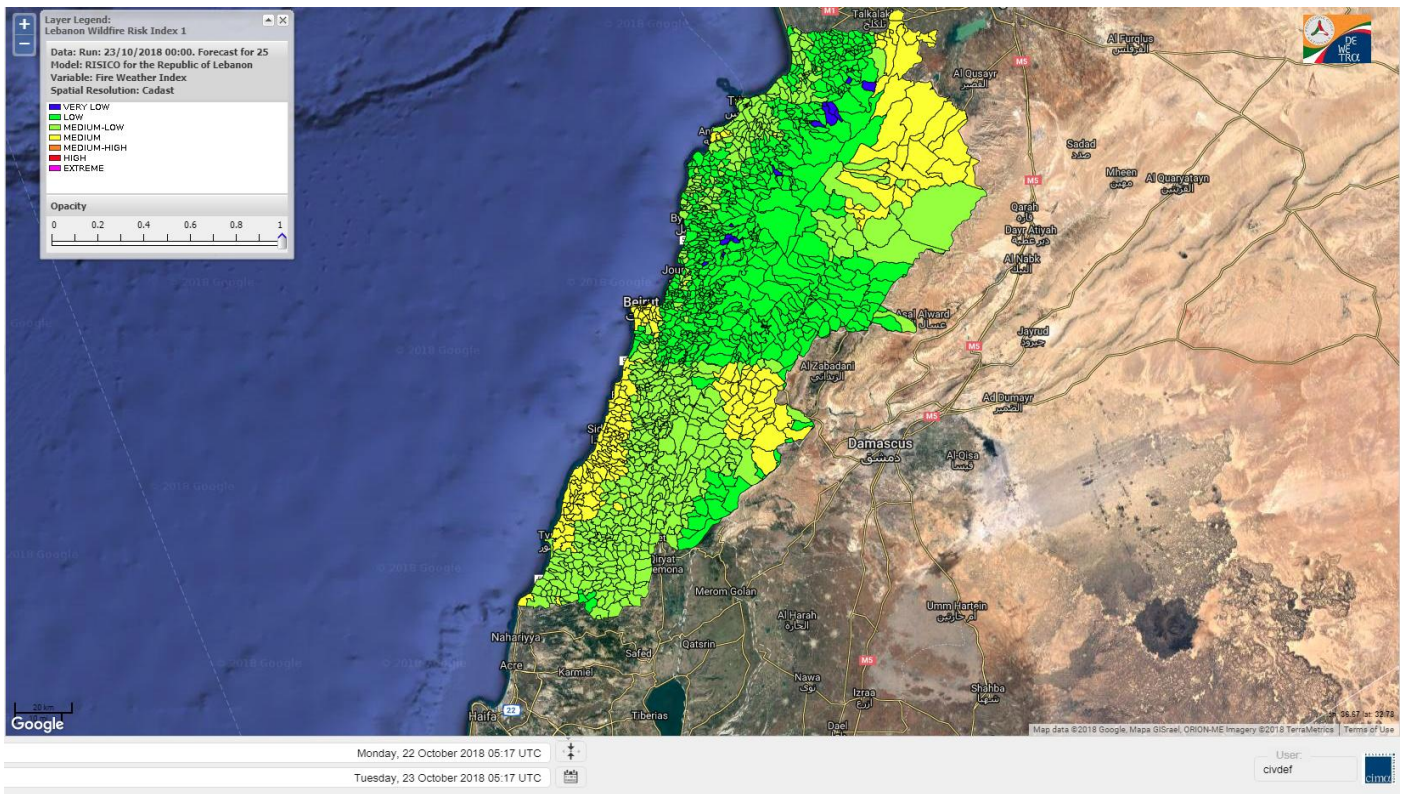

Lebanon for 25 OCT 2018