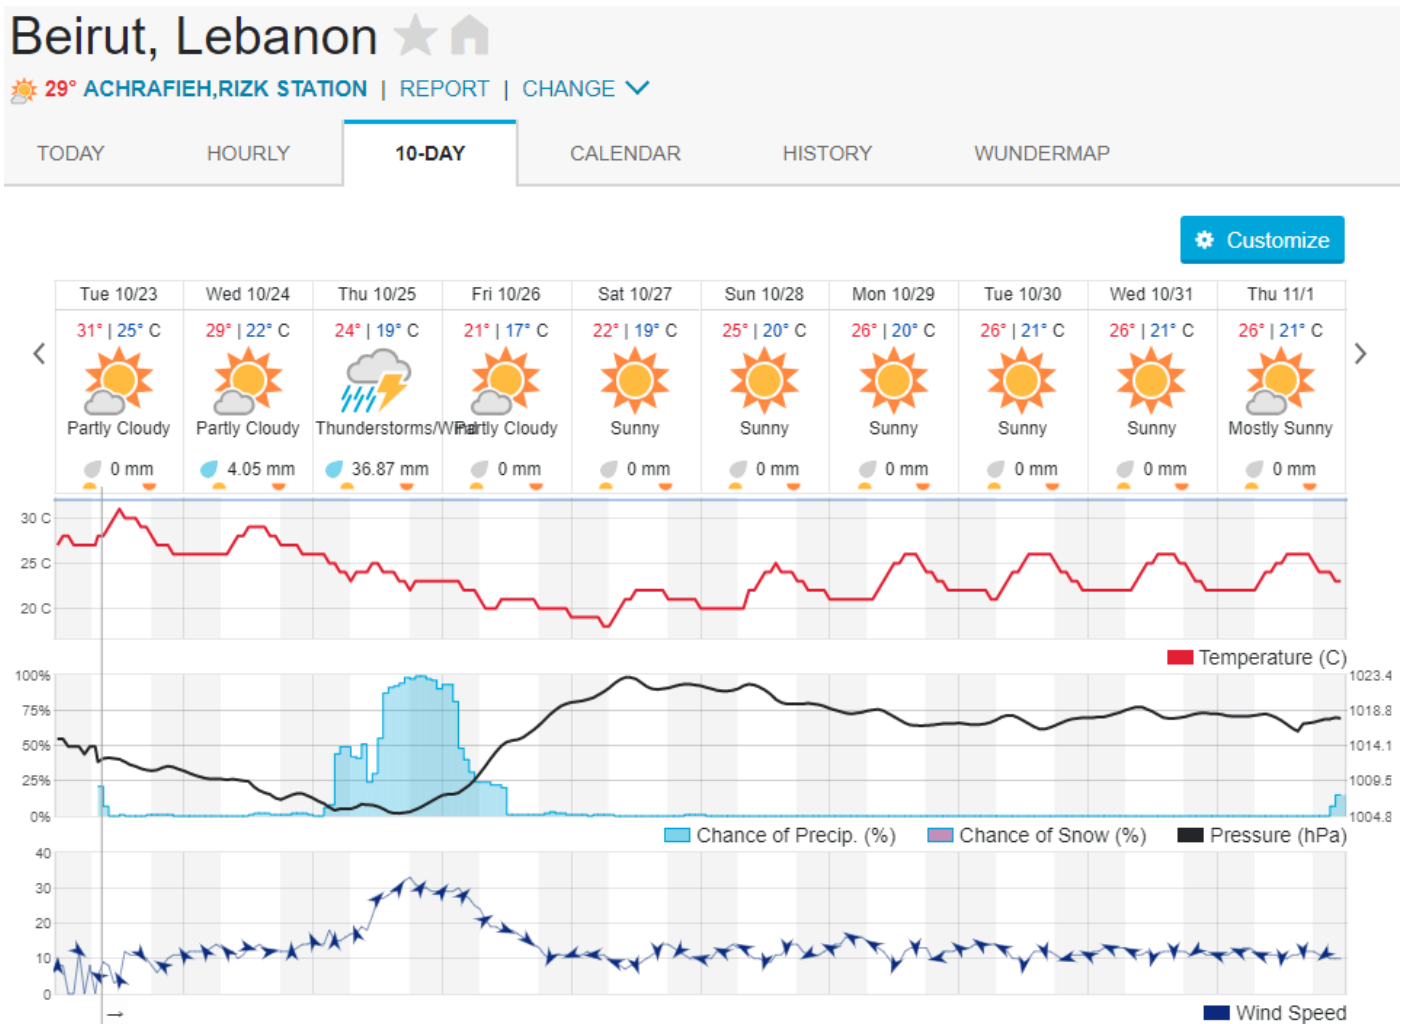

Jabal Moussa Reserve Forecast for 25 OCT 2018