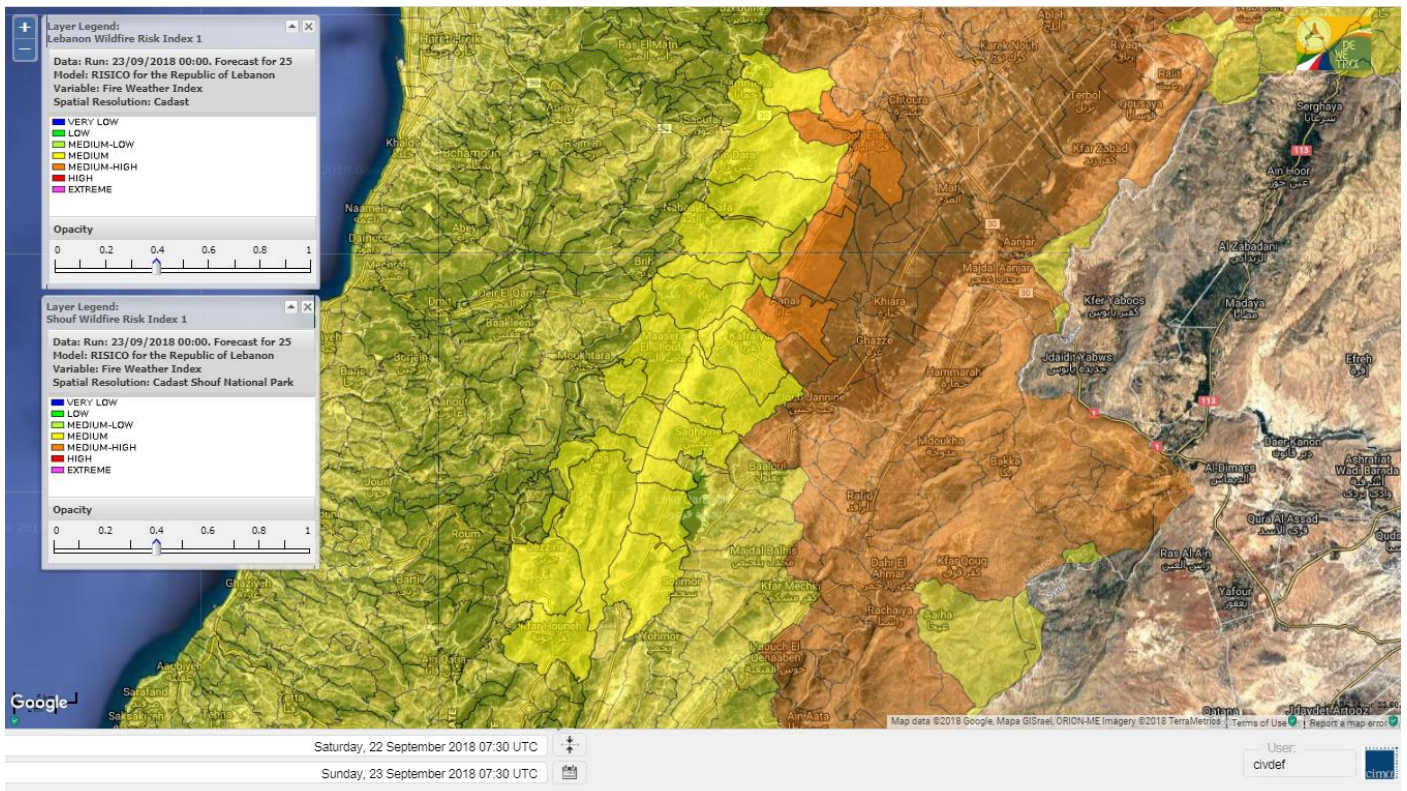

Shouf Biosphere Reserve Forecast for 25 Sep 2018