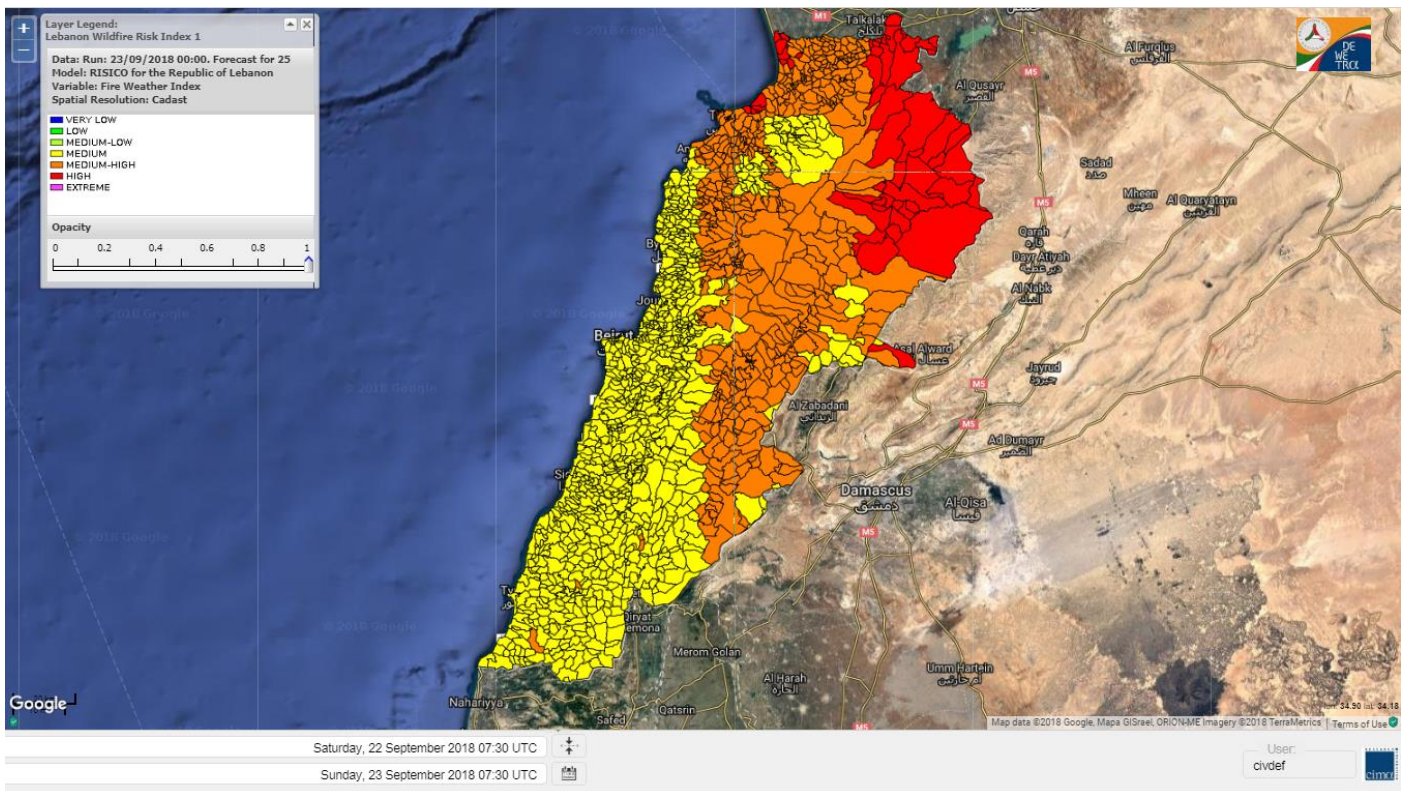

Lebanon for 25 Sep 2018