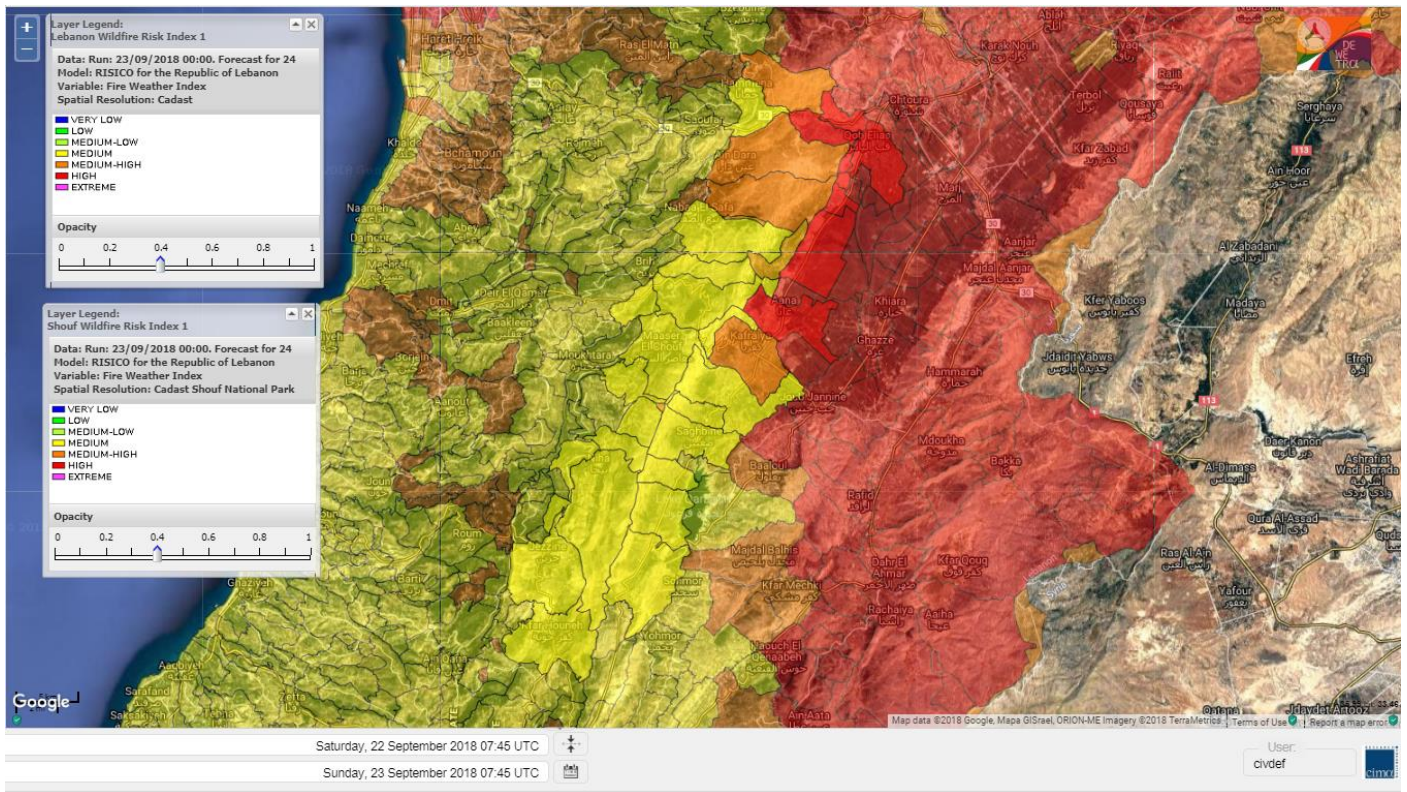

Shouf Biosphere Reserve Forecast for 24 Sep 2018