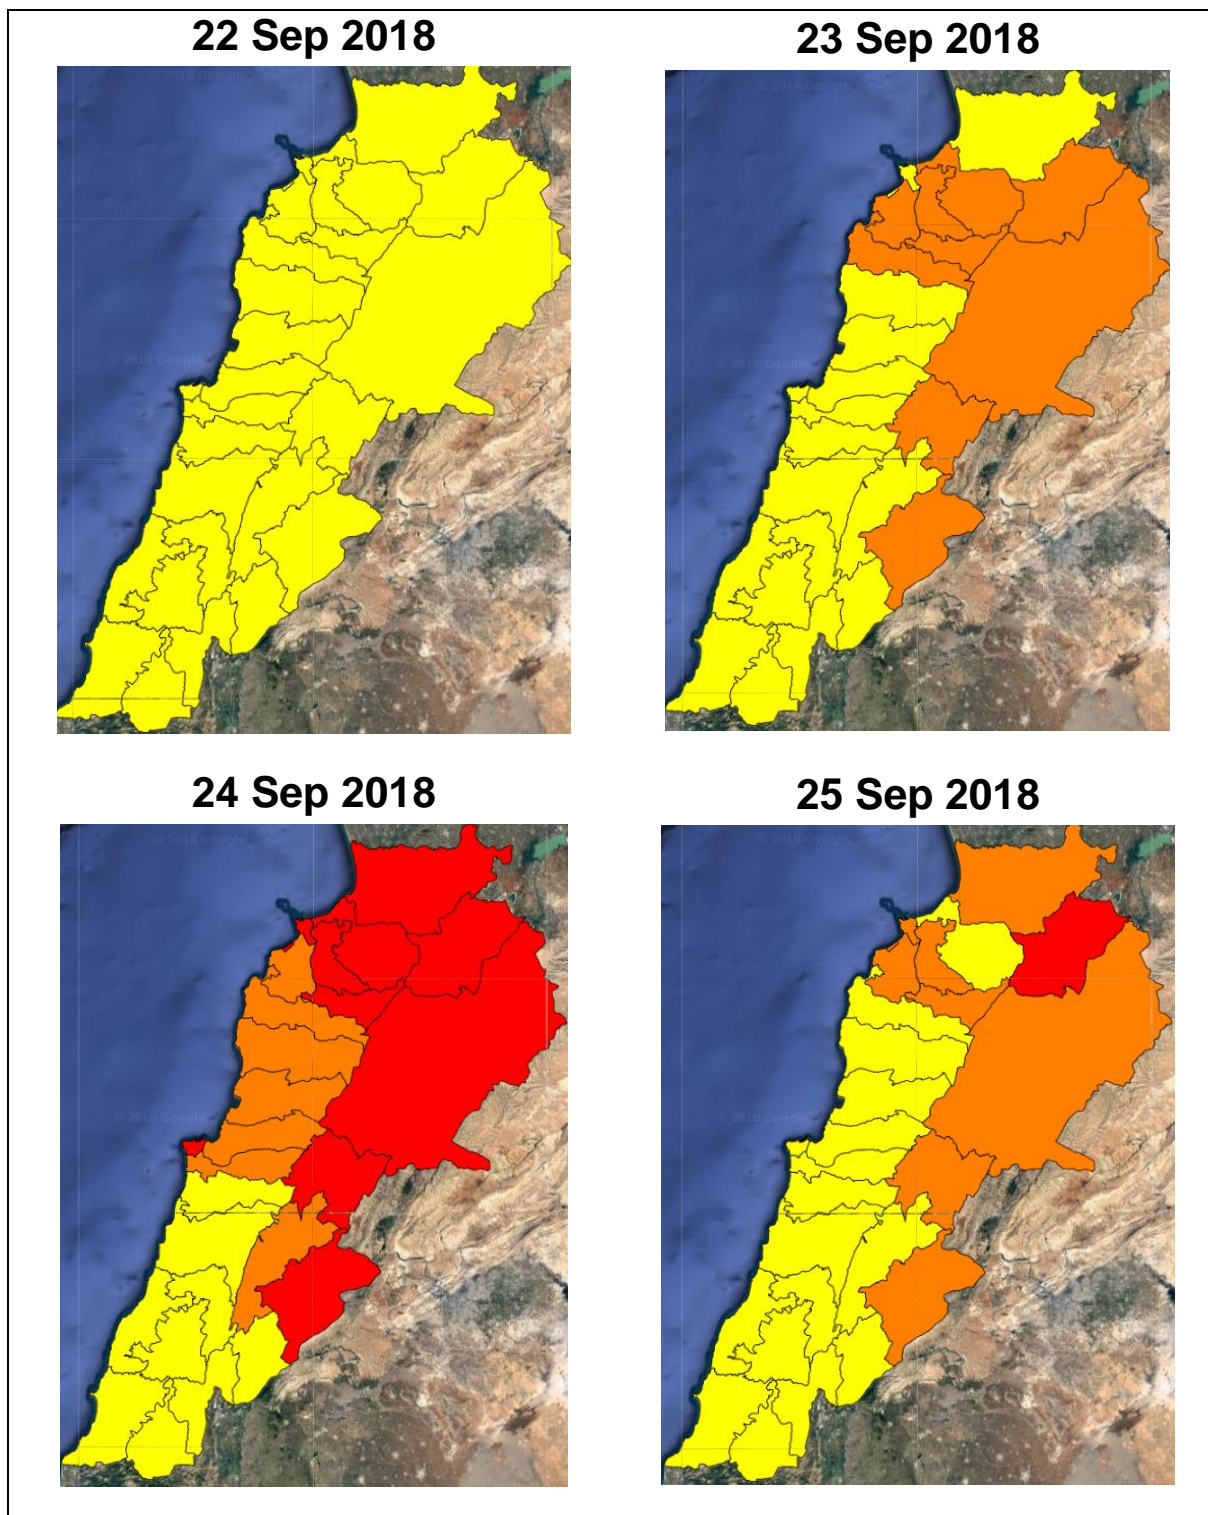

FIRE RISK INDEX

Layer Legend:
Lebanon Wildfire Risk Index 1

Data: Run: 23/09/2018 00:00. Forecast for 23
Model: RISICO for the Republic of Lebanon
Variable: Fire Weather Index
Spatial Resolution: Caza

- VERY LOW
- LOW
- MEDIUM-LOW
- MEDIUM
- MEDIUM-HIGH
- HIGH
- EXTREME