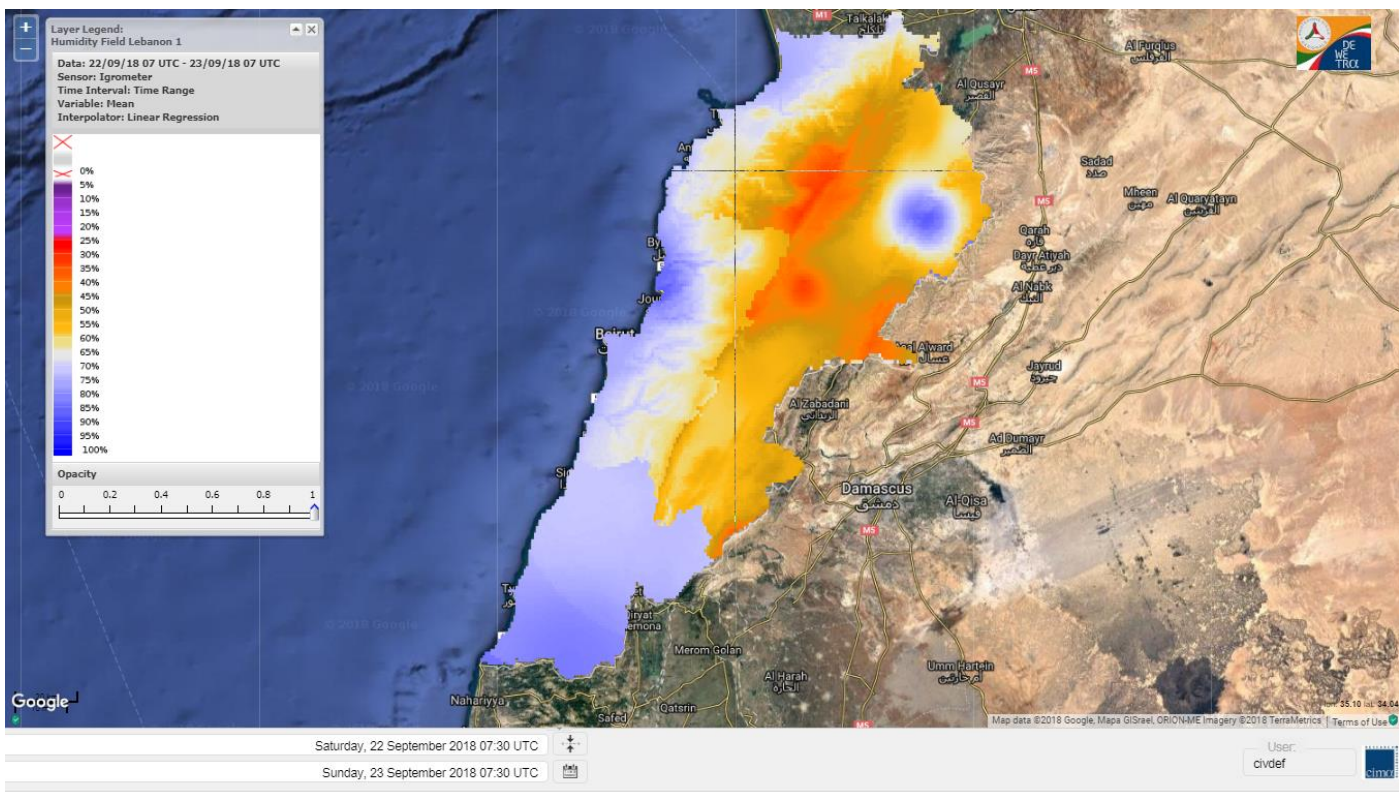

Lebanon humidity for 23 Sep 2018