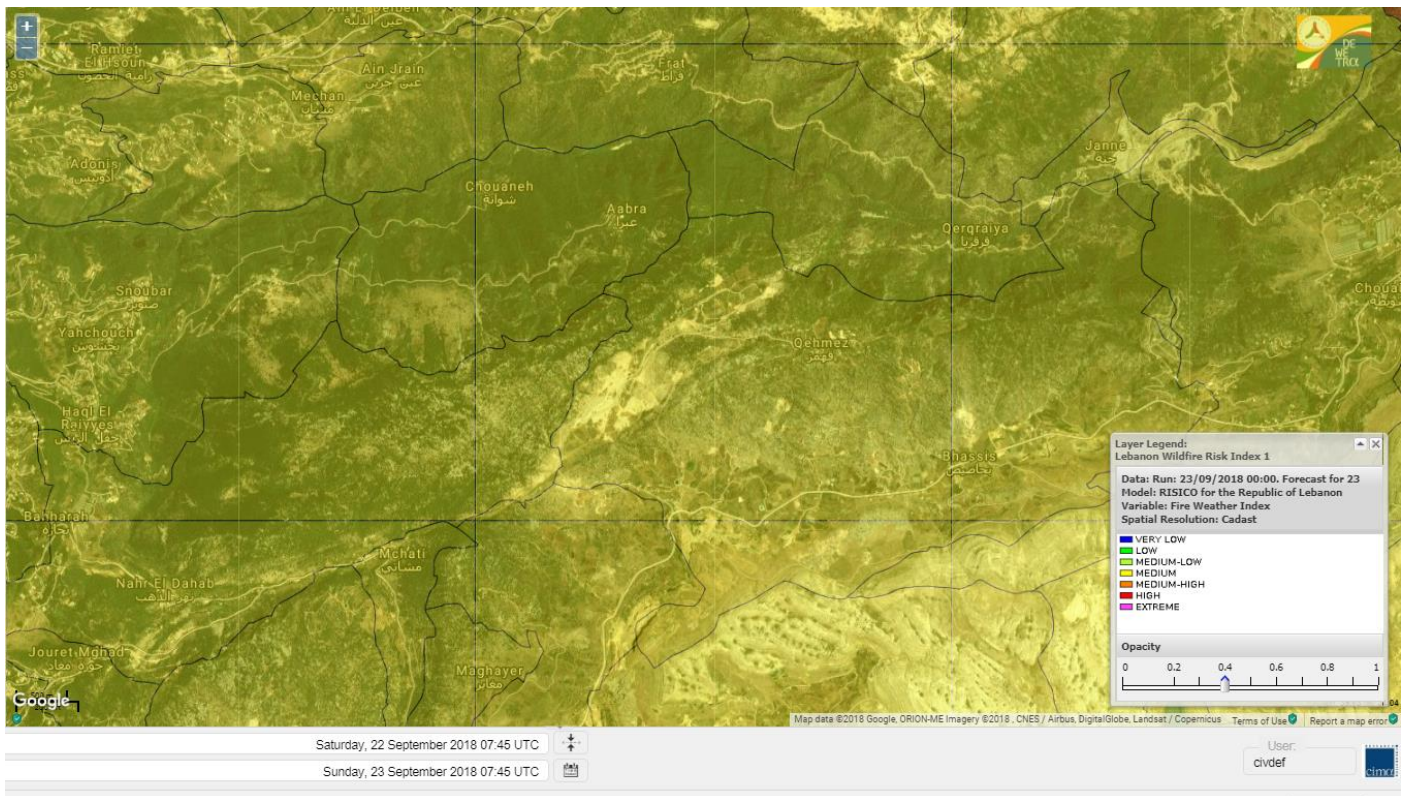

Jabal Moussa Reserve Forecast for 23 Sep 2018