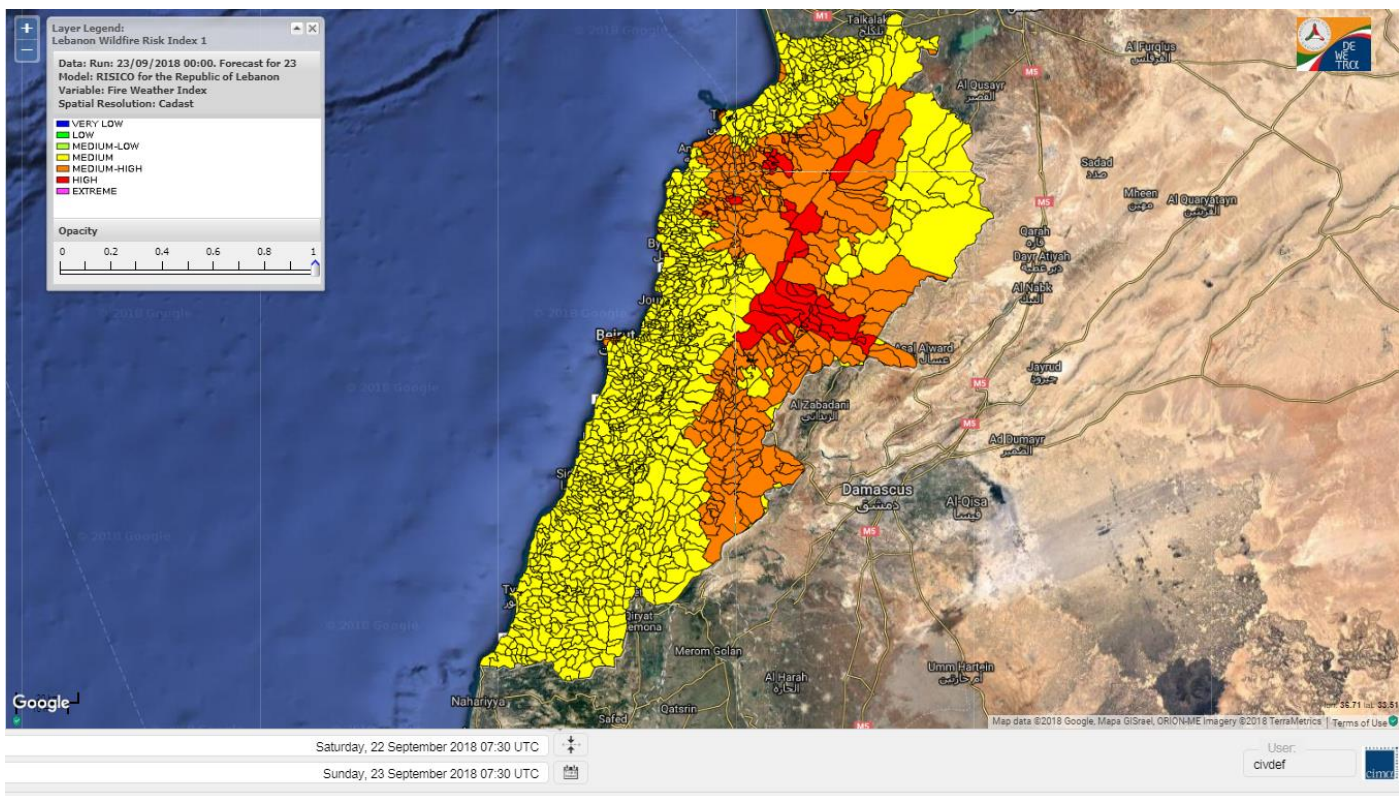

Lebanon for 23 Sep 2018