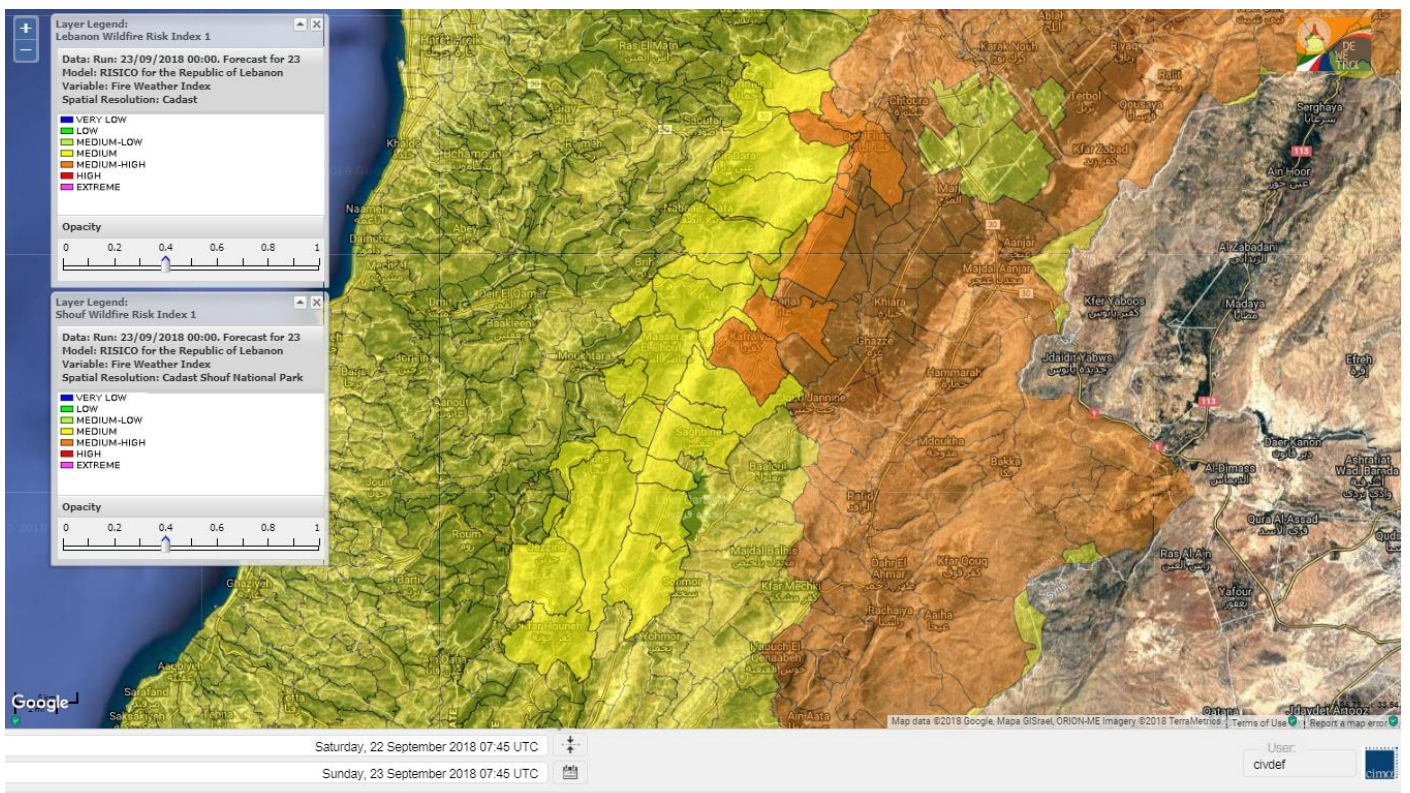

Shouf Biosphere Reserve Forecast for 23 Sep 2018