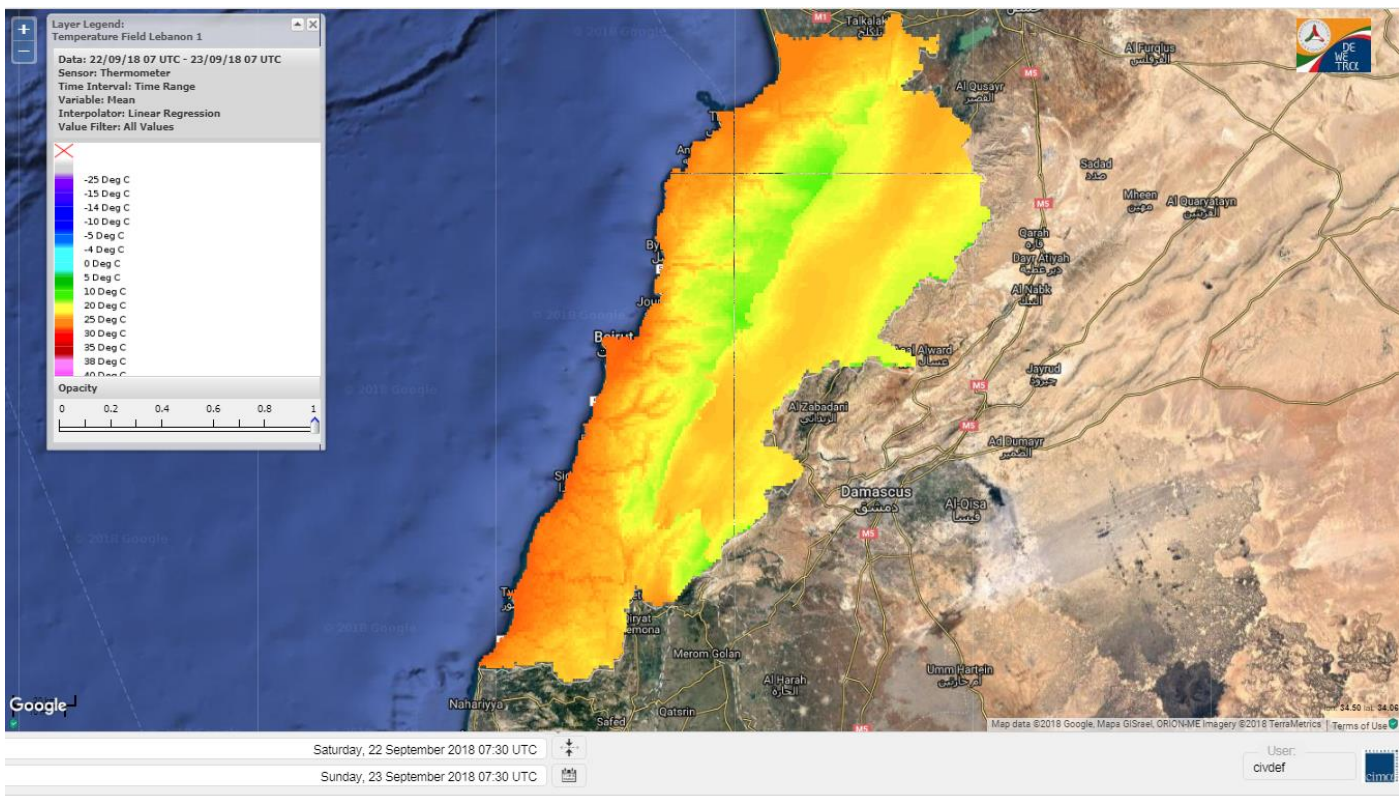

Lebanon temperature for 23 Sep 2018