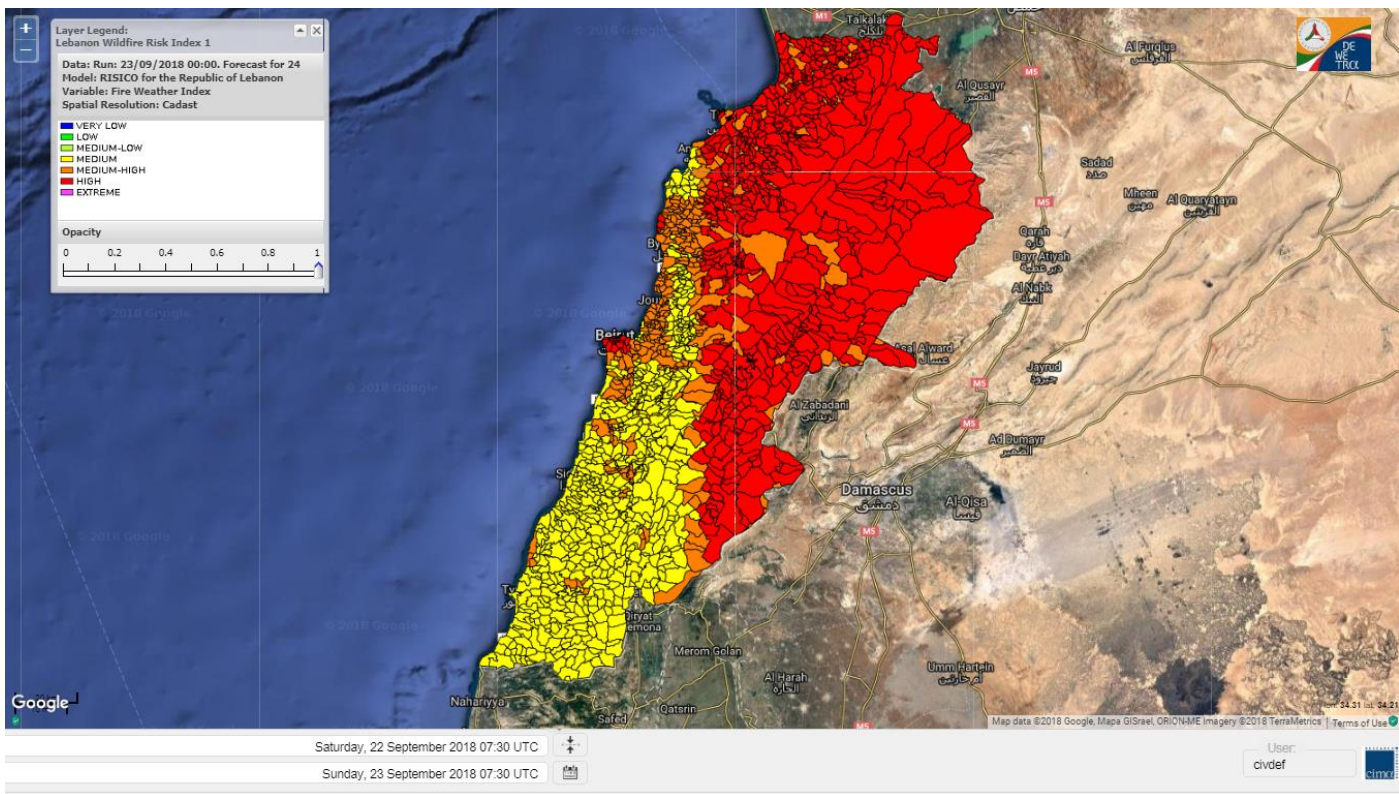

Lebanon for 24 Sep 2018