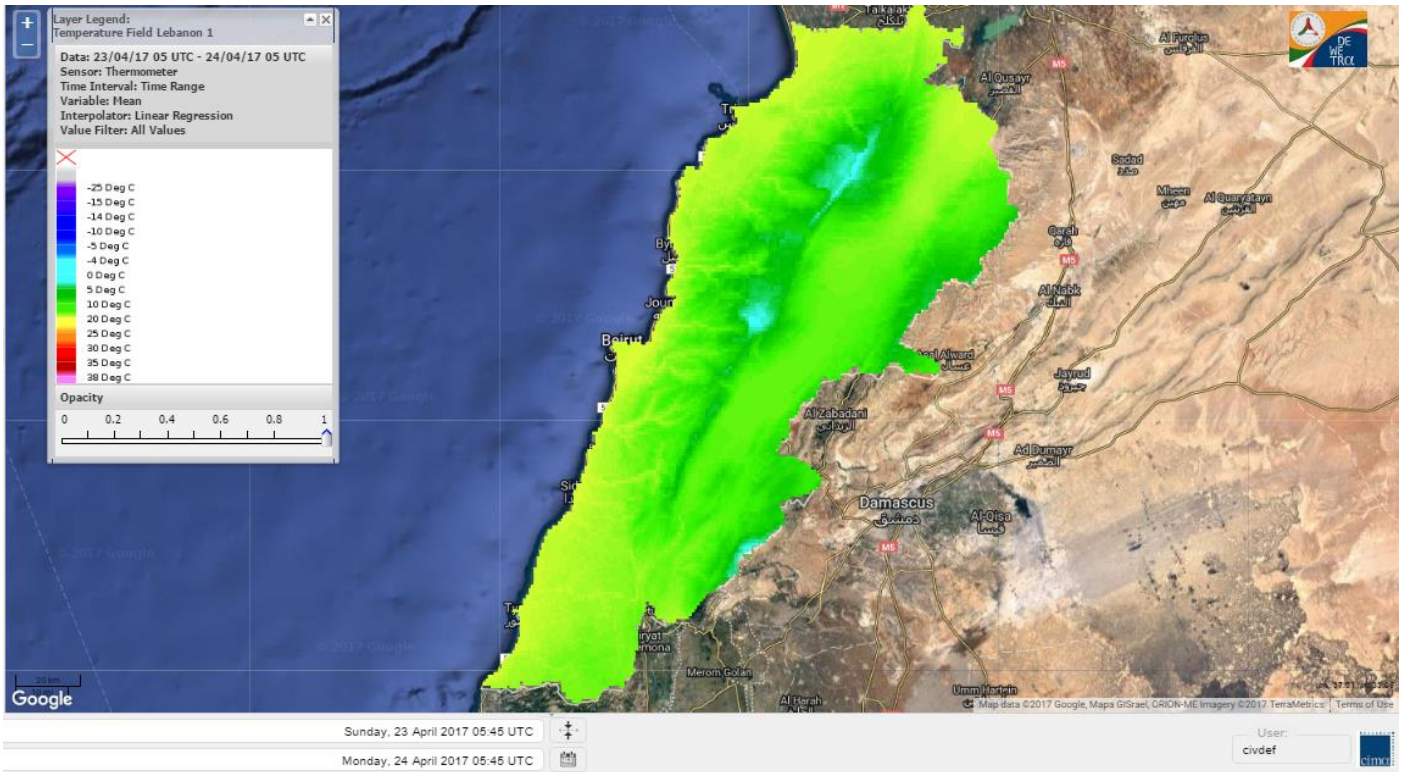

Lebanon temperature for 24 April 2017