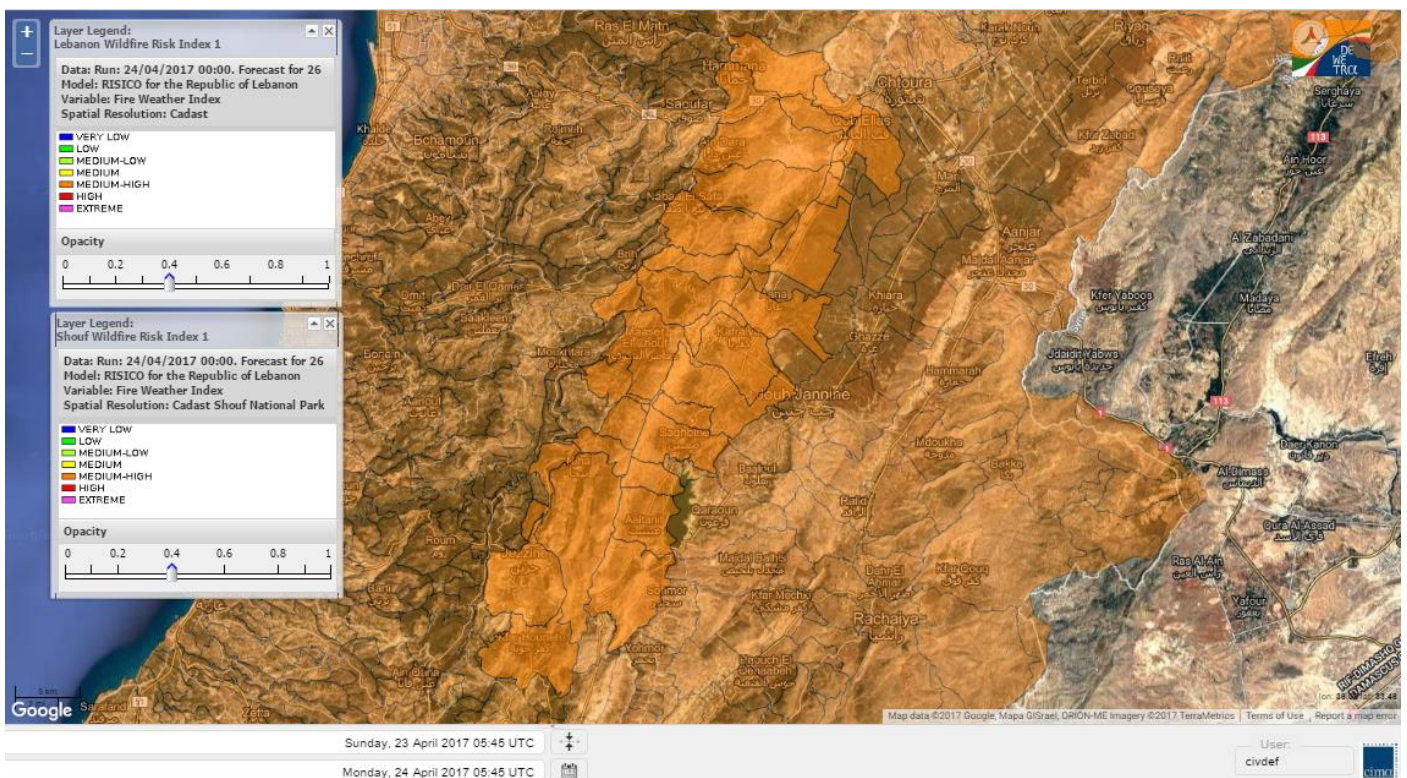

Shouf Biosphere Reserve Forecast for 26 April 2017