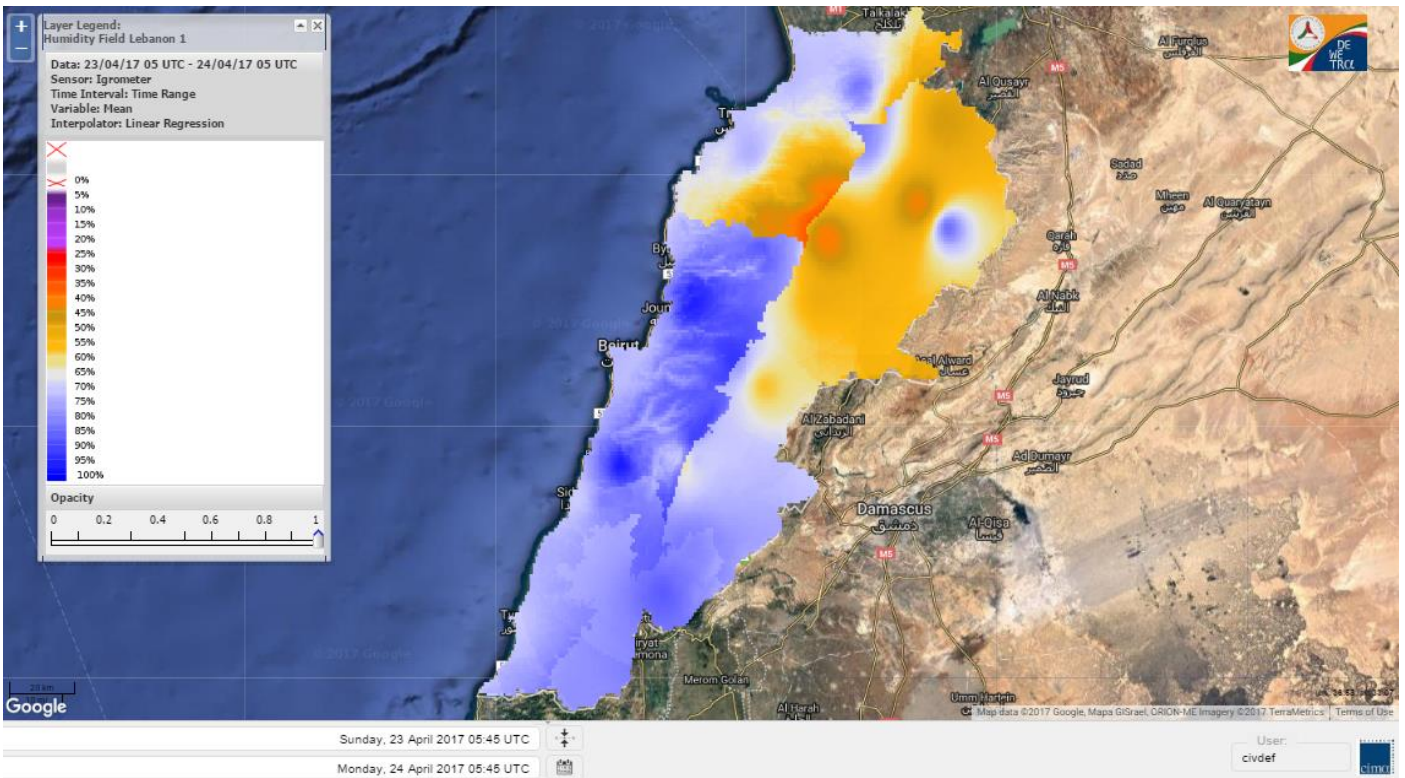

Beirut, 24 April 2017

FIRE RISK INDEX

Lebanon temperature for 24 April 2017

Lebanon humidity for 24 April 2017

Lebanon for 24 April 2017

Lebanon for 25 April 2017

Lebanon for 26 April 2017

Shouf Biosphere Reserve Forecast for 24 April 2017