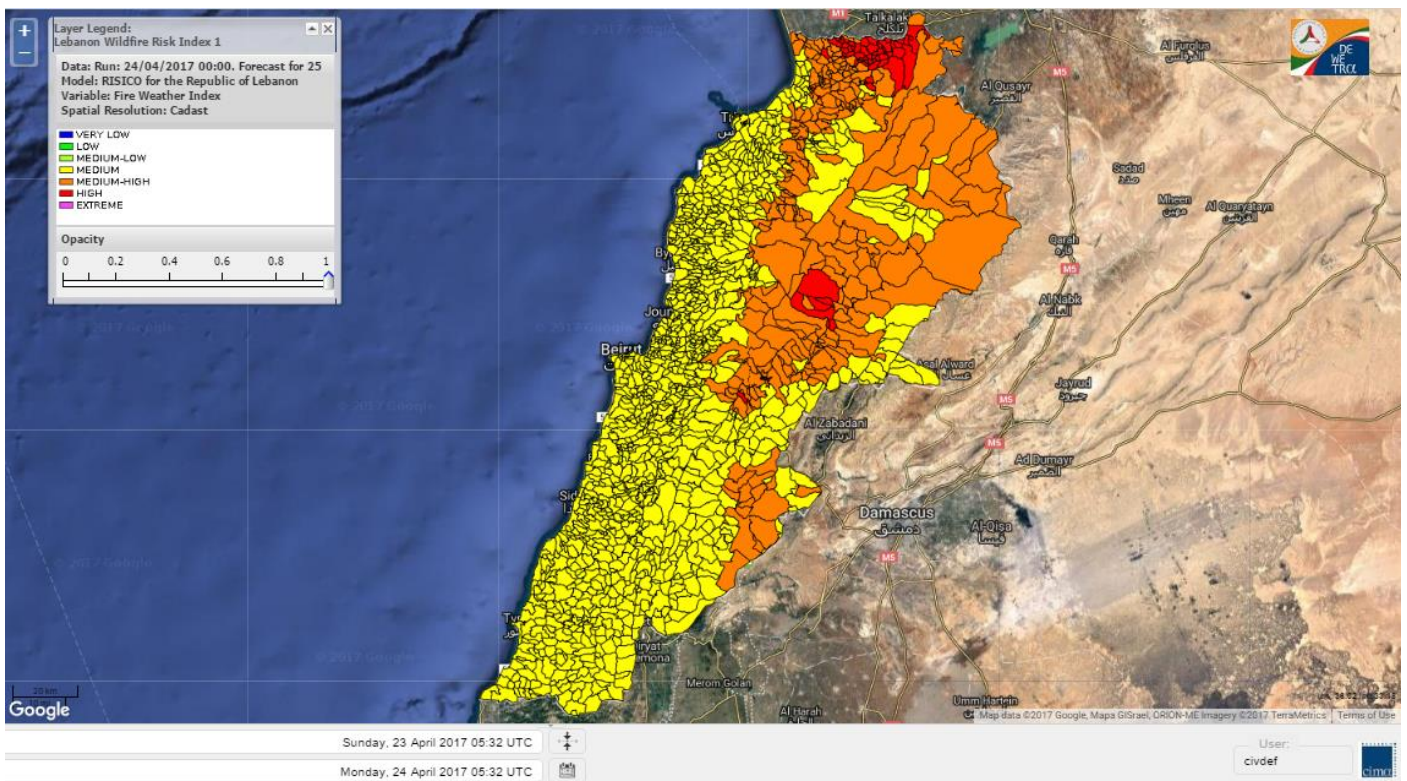

Beirut, 24 April 2017

FIRE RISK INDEX

Lebanon temperature for 24 April 2017

Lebanon humidity for 24 April 2017

Lebanon for 24 April 2017

Lebanon for 25 April 2017

Lebanon for 26 April 2017

Shouf Biosphere Reserve Forecast for 24 April 2017