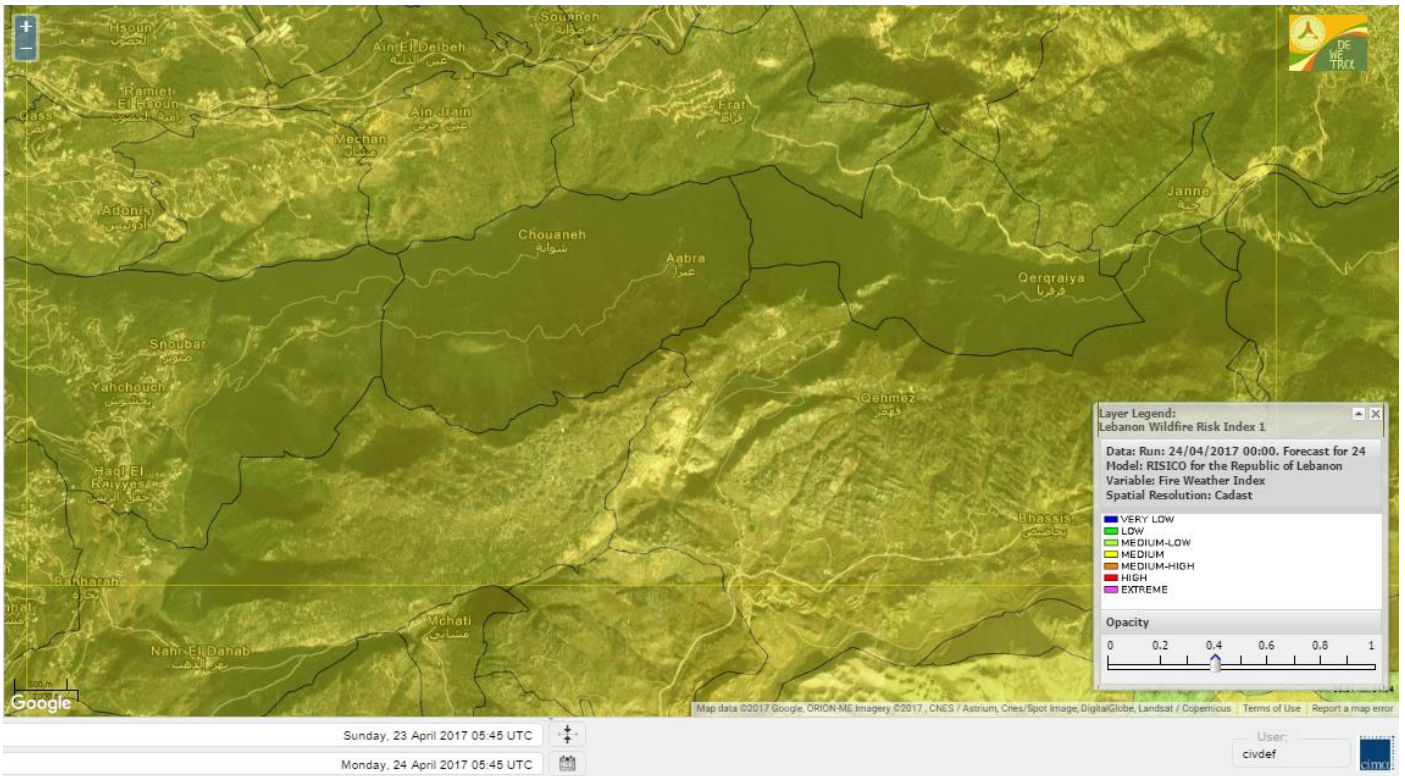

Jabal Moussa Reserve Forecast for 24 April 2017