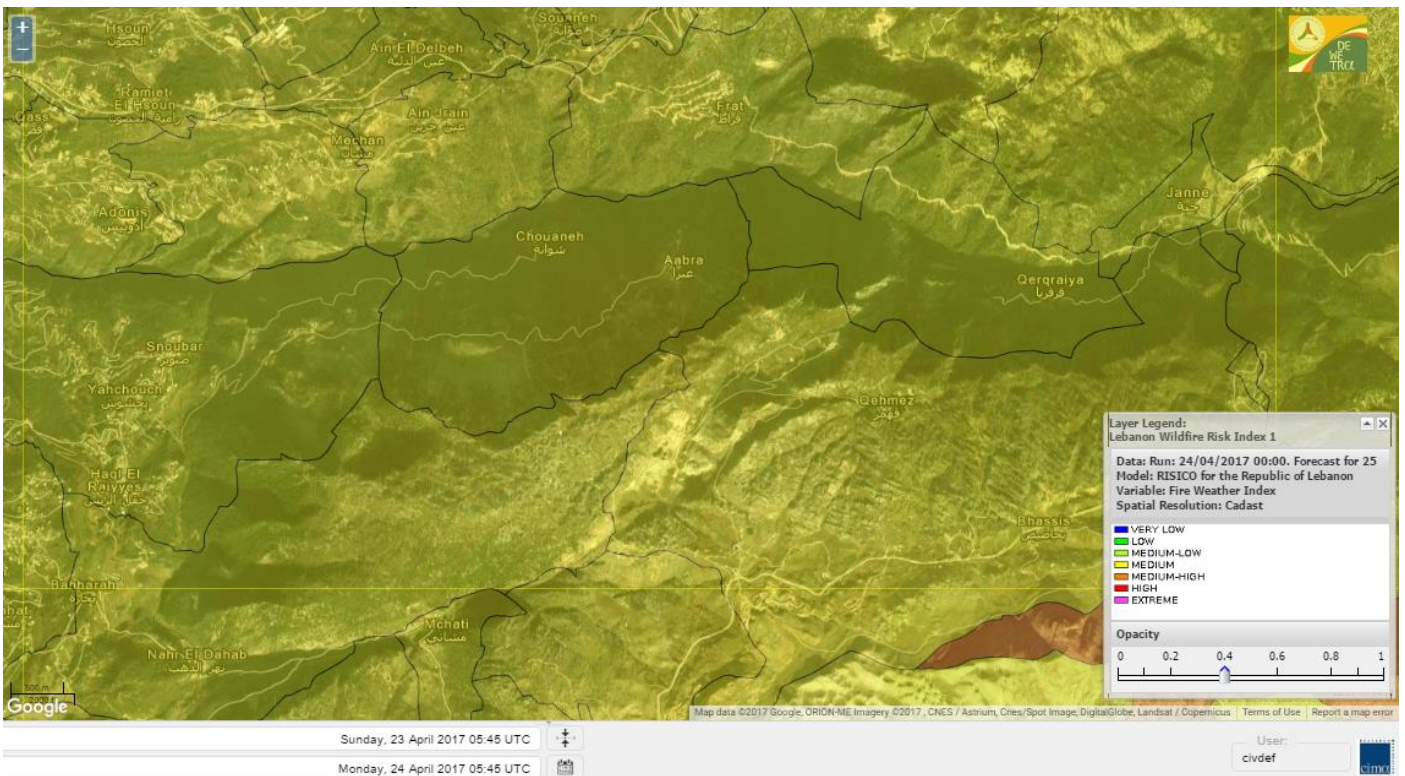

Jabal Moussa Reserve Forecast for 25 April 2017