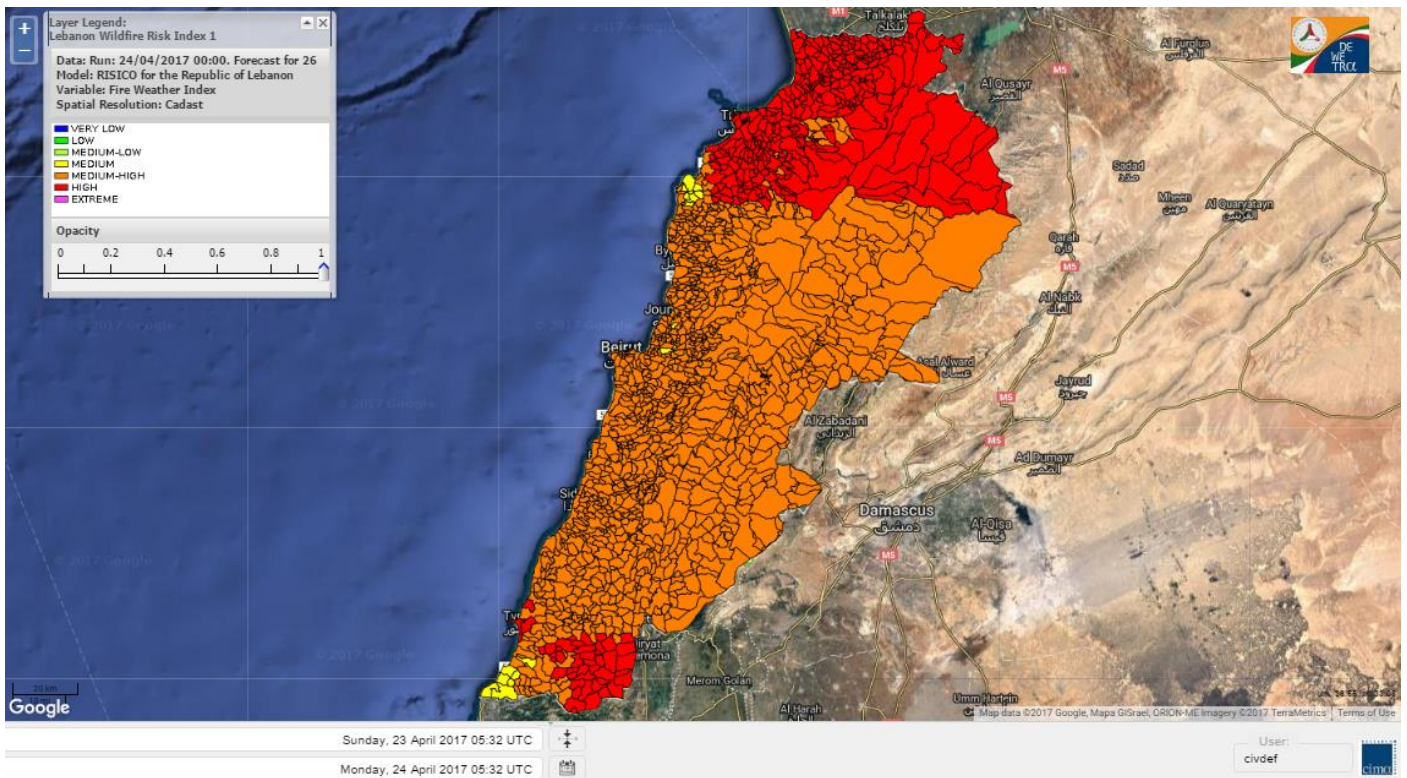

Beirut, 24 April 2017

FIRE RISK INDEX

Lebanon temperature for 24 April 2017

Lebanon humidity for 24 April 2017

Lebanon for 24 April 2017

Lebanon for 25 April 2017

Lebanon for 26 April 2017

Shouf Biosphere Reserve Forecast for 24 April 2017