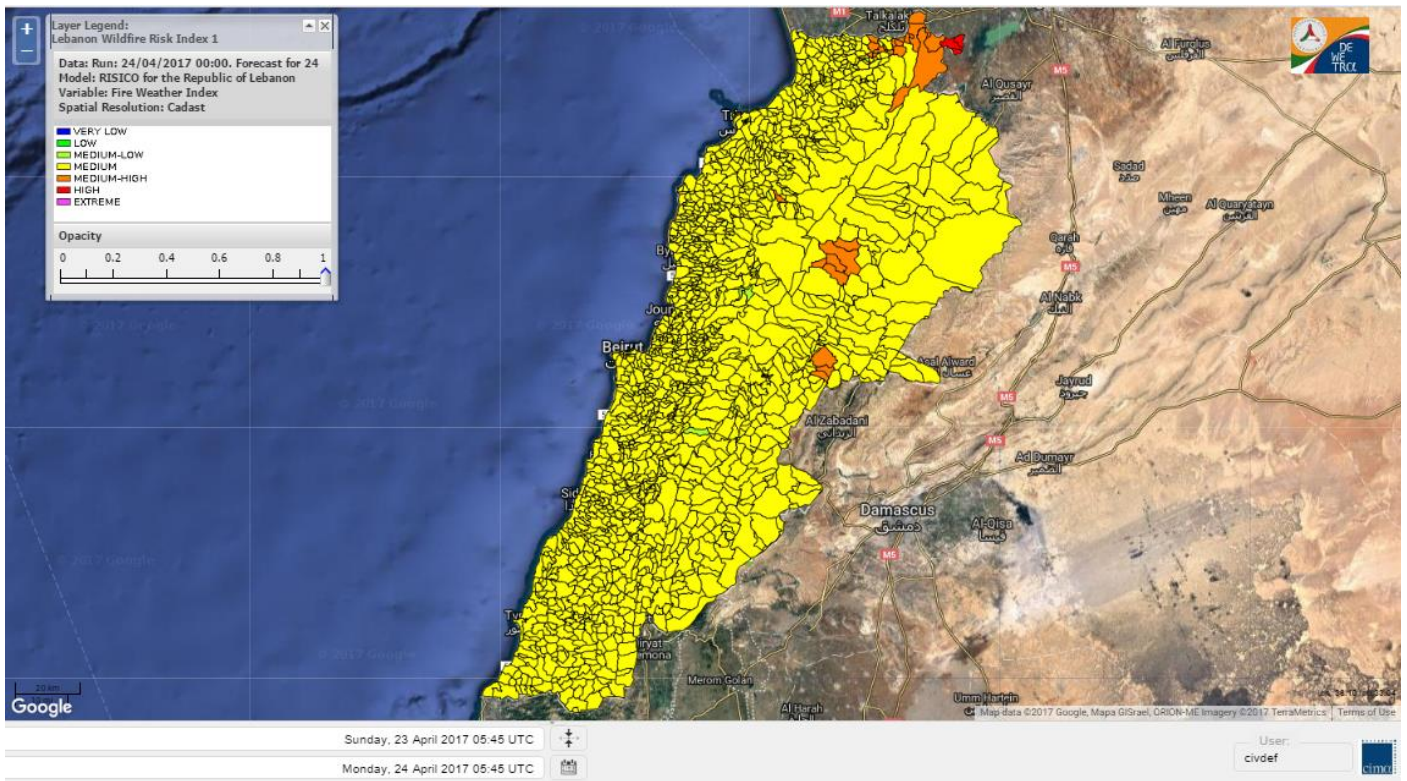

Beirut, 24 April 2017

FIRE RISK INDEX

Lebanon temperature for 24 April 2017

Lebanon humidity for 24 April 2017

Lebanon for 24 April 2017

Lebanon for 25 April 2017

Lebanon for 26 April 2017

Shouf Biosphere Reserve Forecast for 24 April 2017