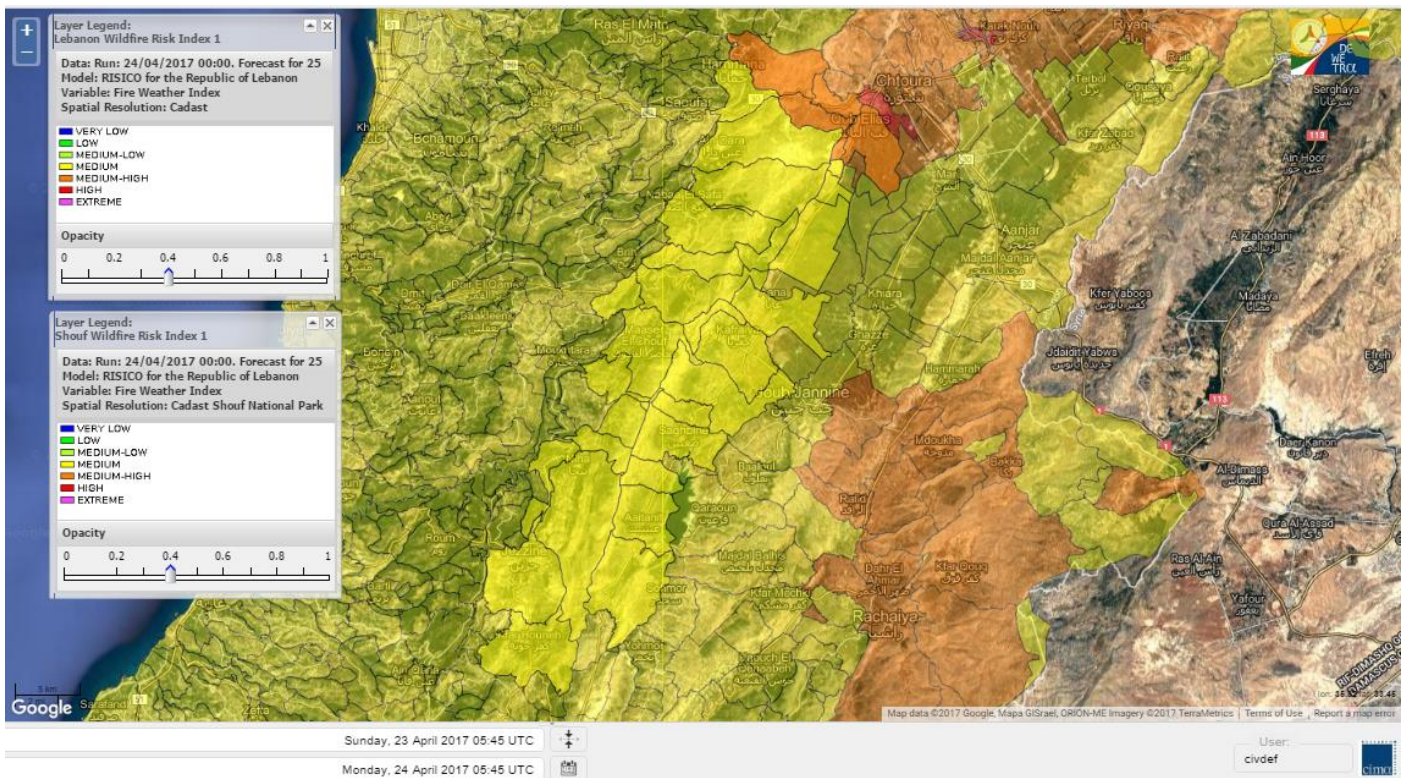

Shouf Biosphere Reserve Forecast for 25 April 2017