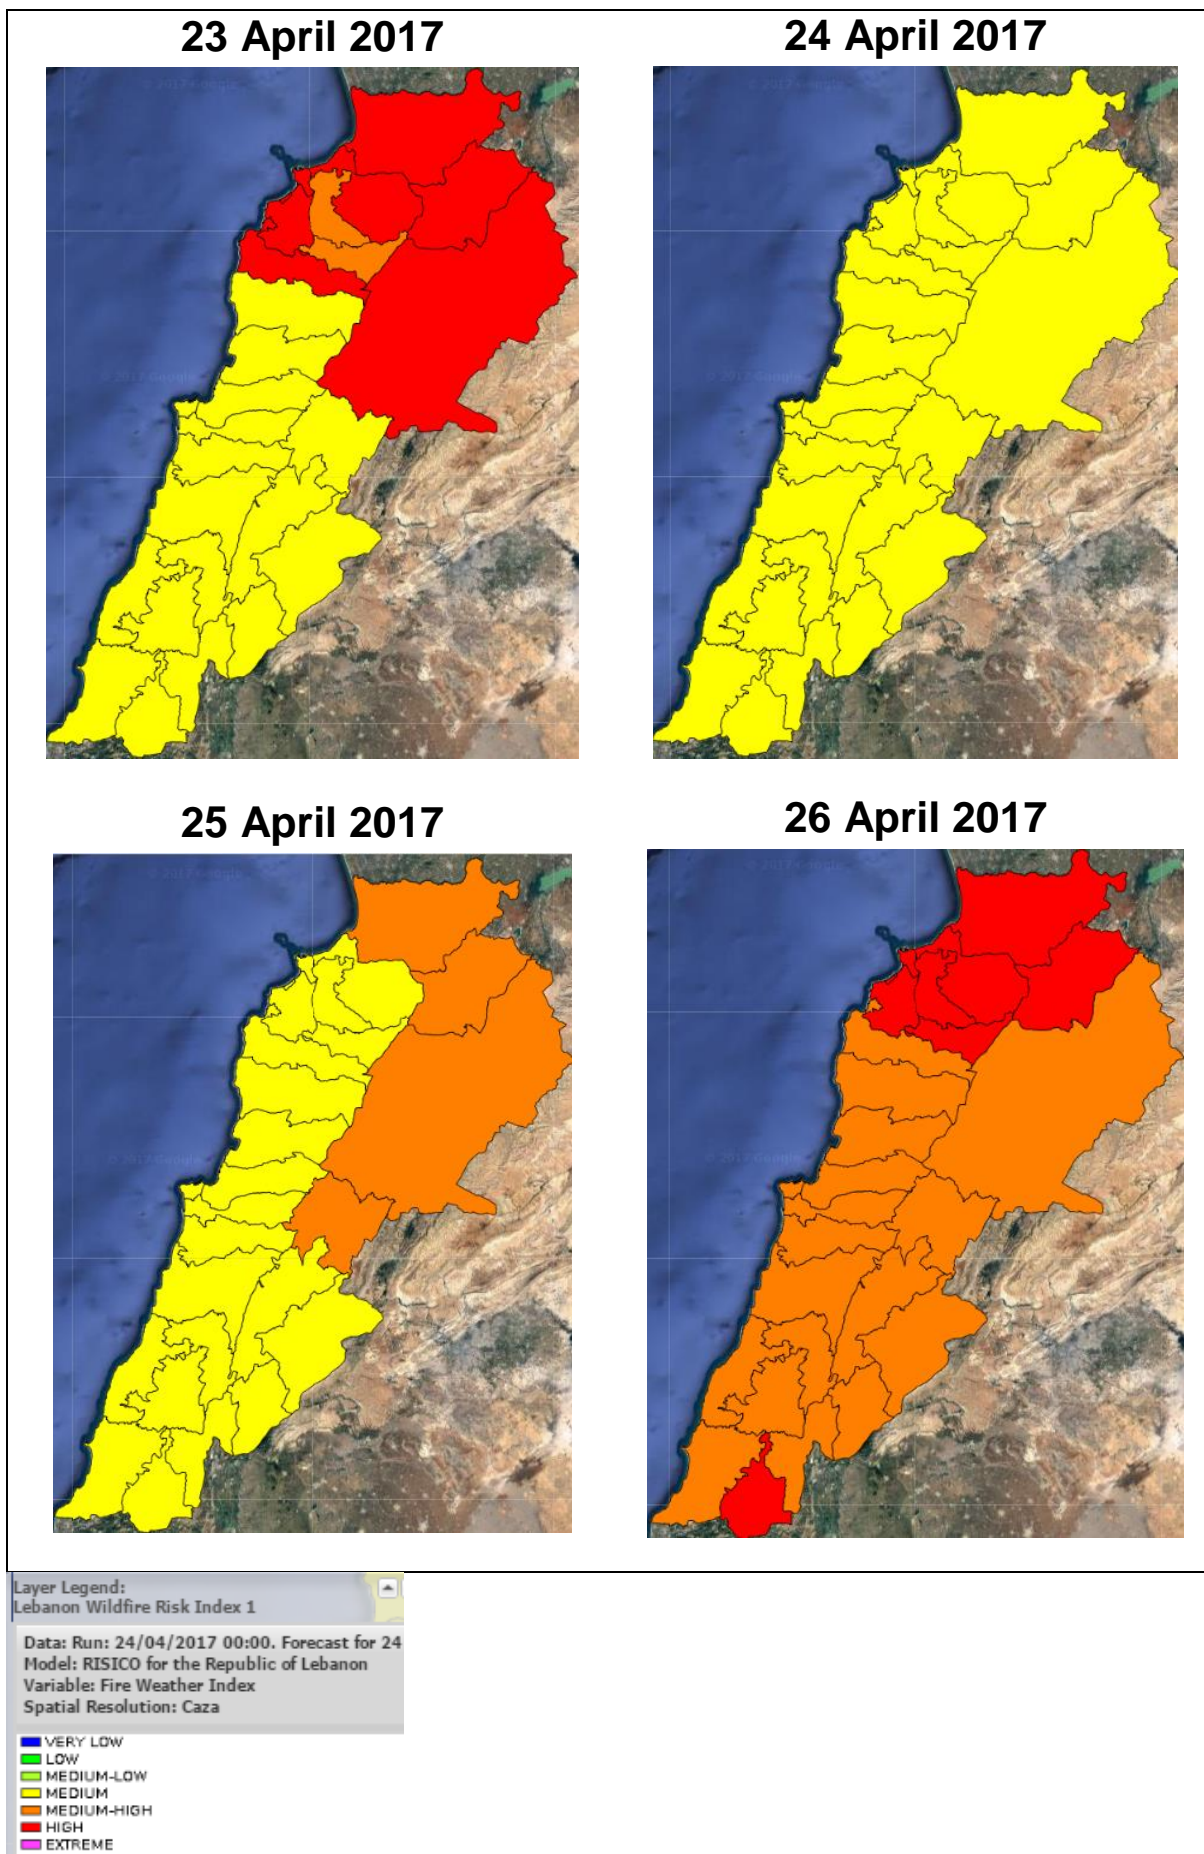

FIRE RISK INDEX