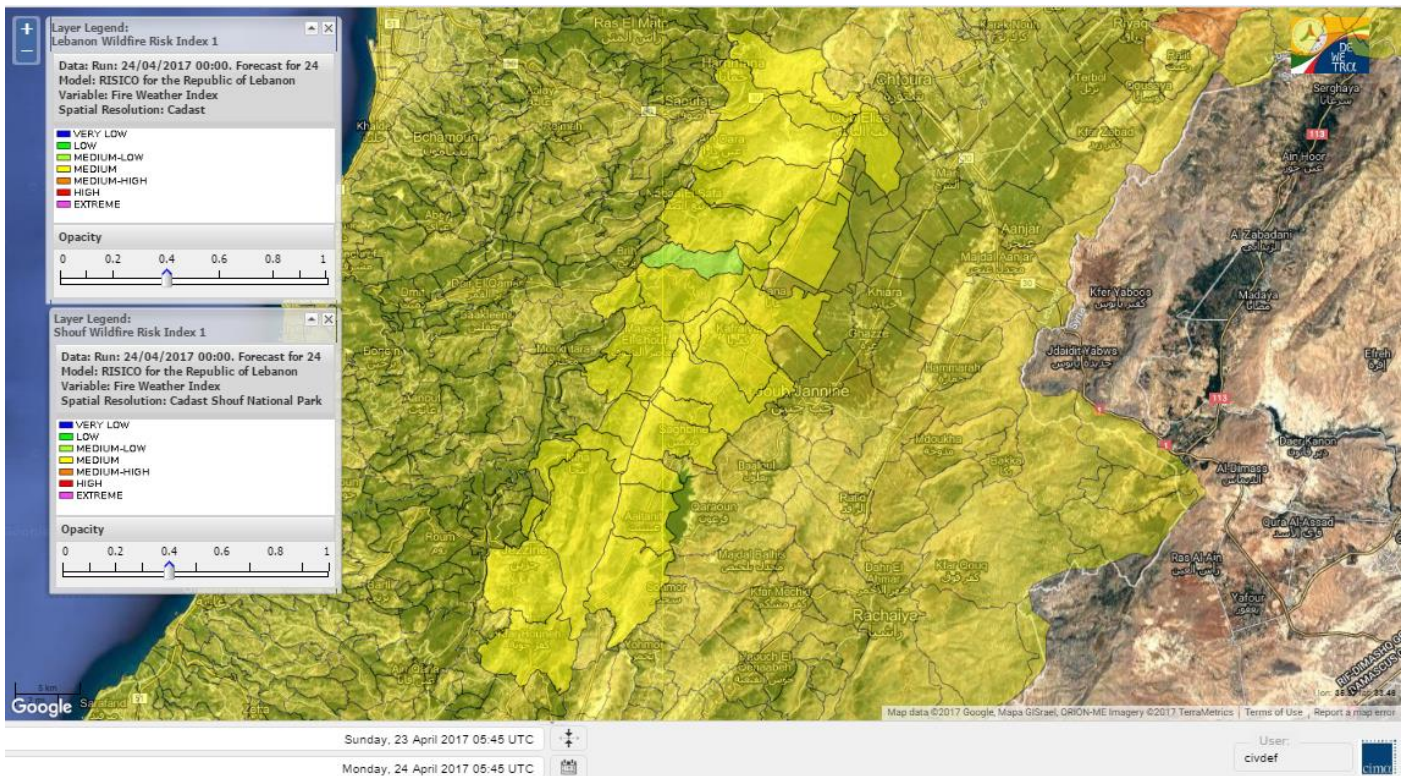

Beirut, 24 April 2017

FIRE RISK INDEX

Lebanon temperature for 24 April 2017

Lebanon humidity for 24 April 2017

Lebanon for 24 April 2017

Lebanon for 25 April 2017

Lebanon for 26 April 2017

Shouf Biosphere Reserve Forecast for 24 April 2017