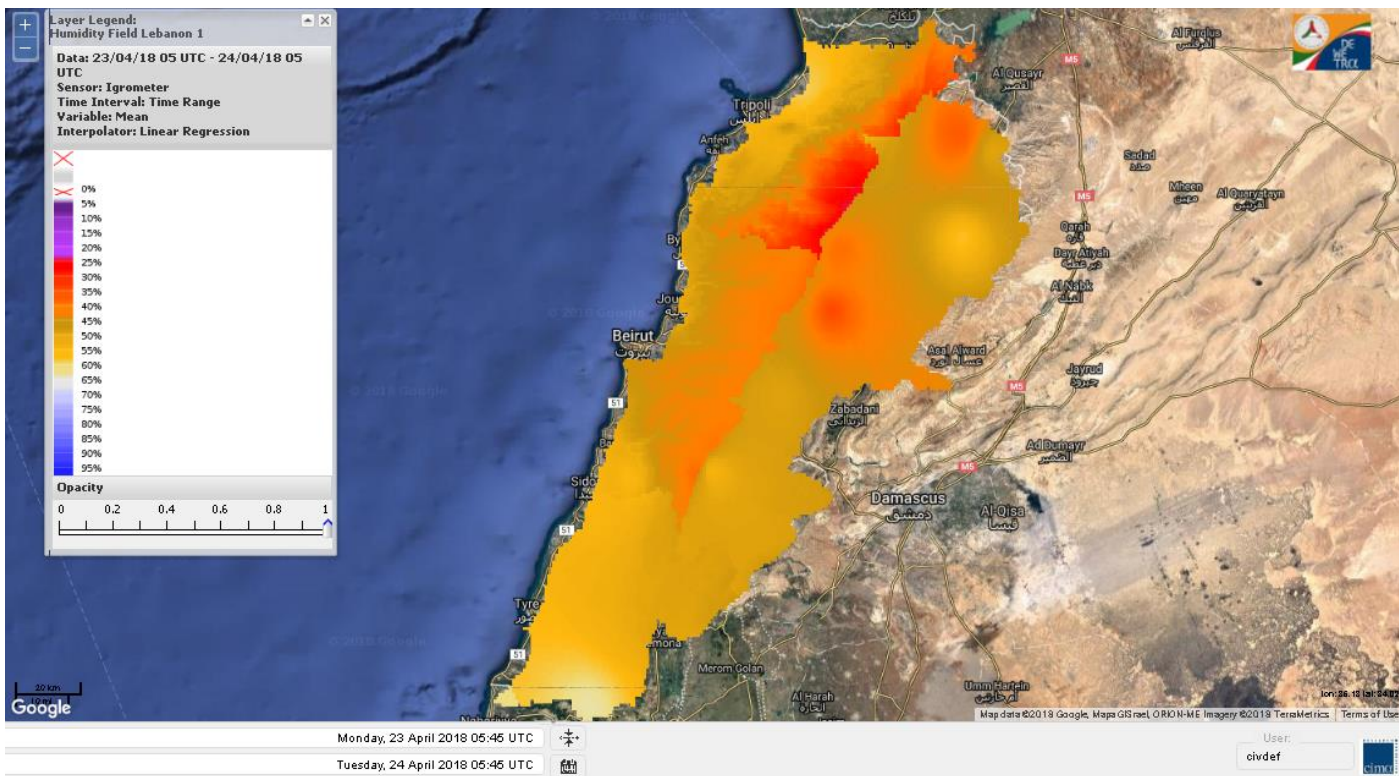

Lebanon humidity for Lebanon 24 April 2018