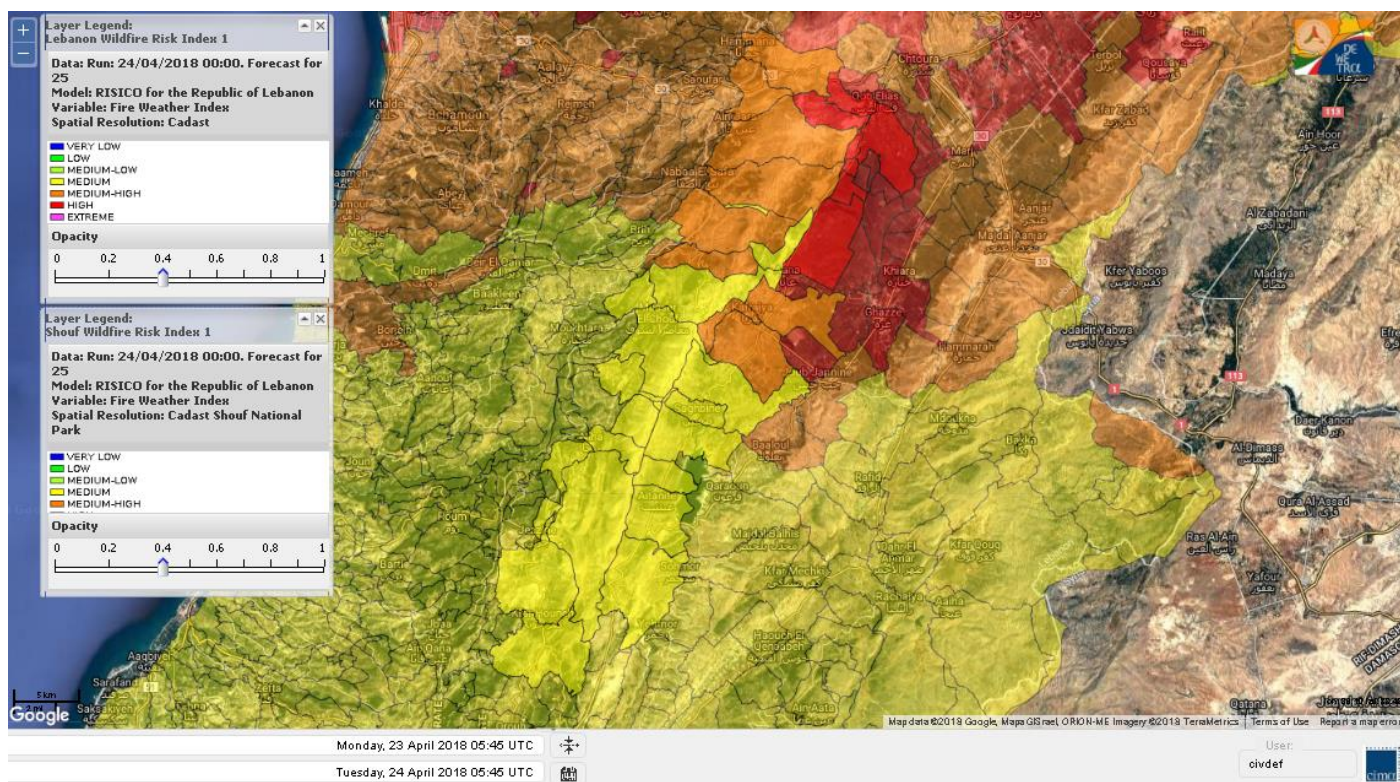

Shouf Biosphere Reserve Forecast for 25 April 2018