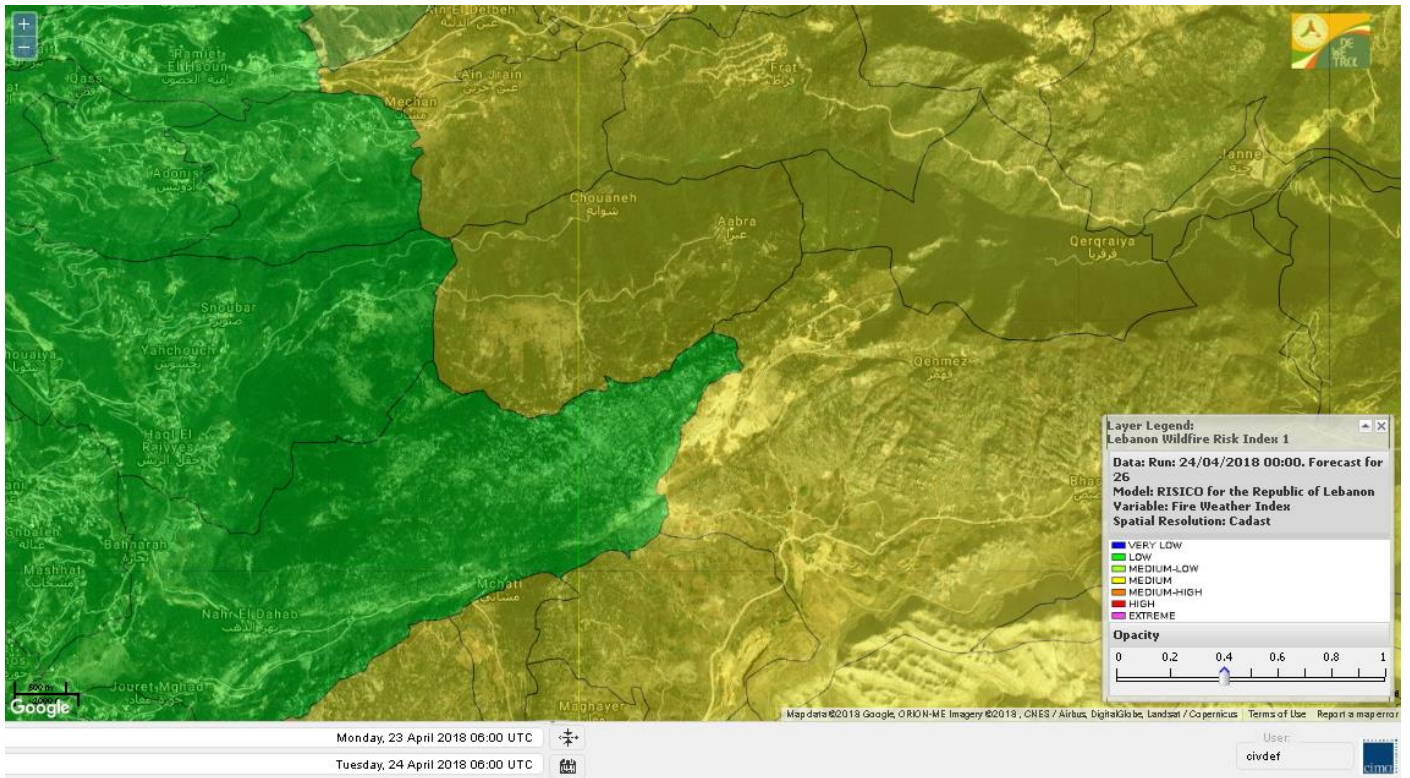

Jabal Moussa Reserve Forecast for 26 April 2018