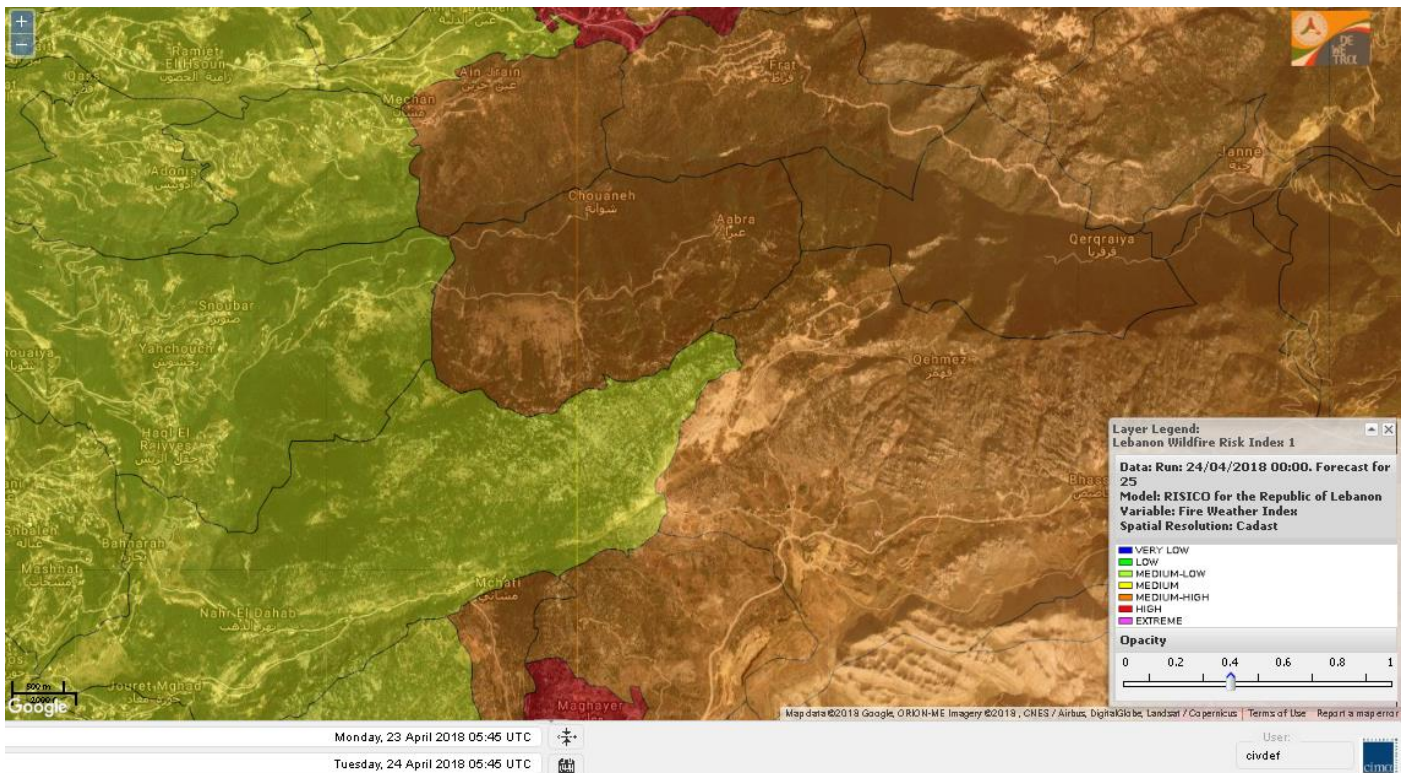

Jabal Moussa Reserve Forecast for 25 April 2018