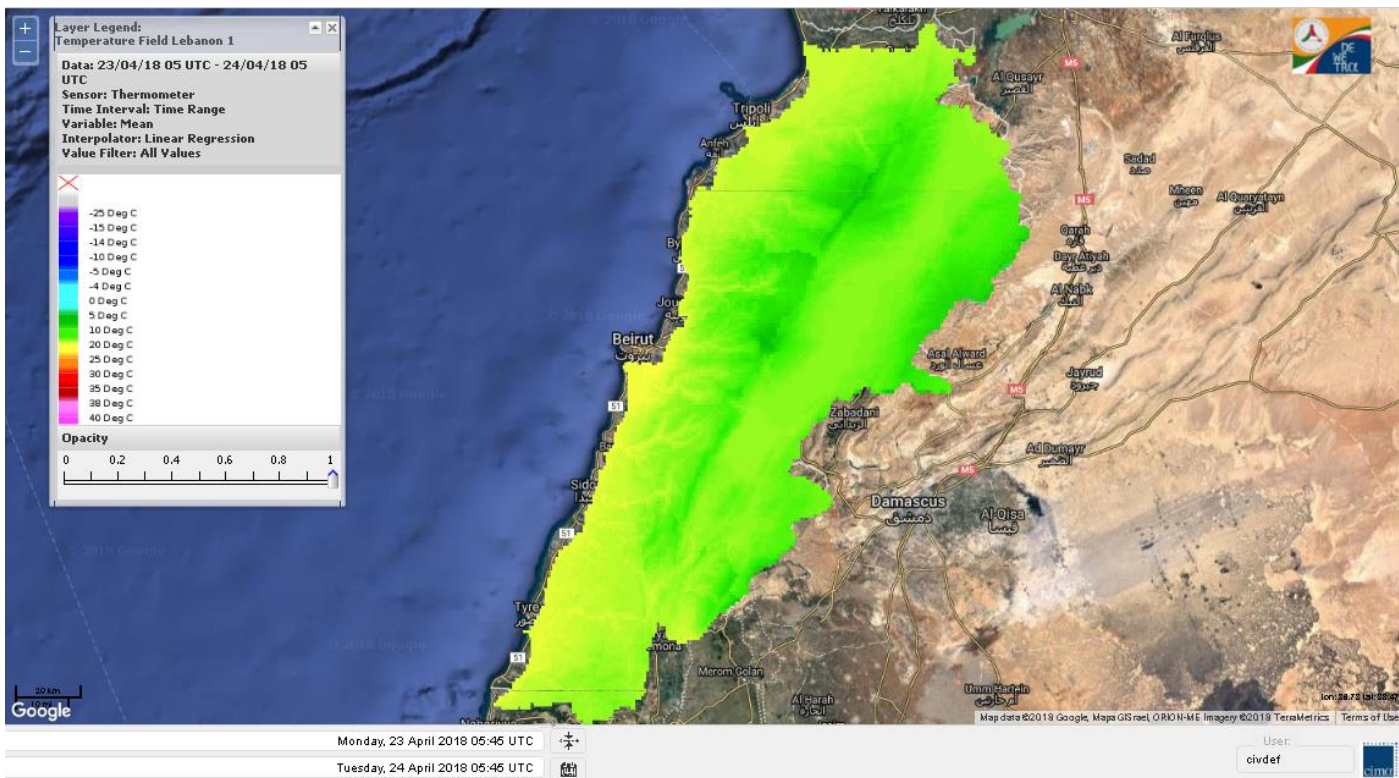

Lebanon temperature for Lebanon 24 April 2018