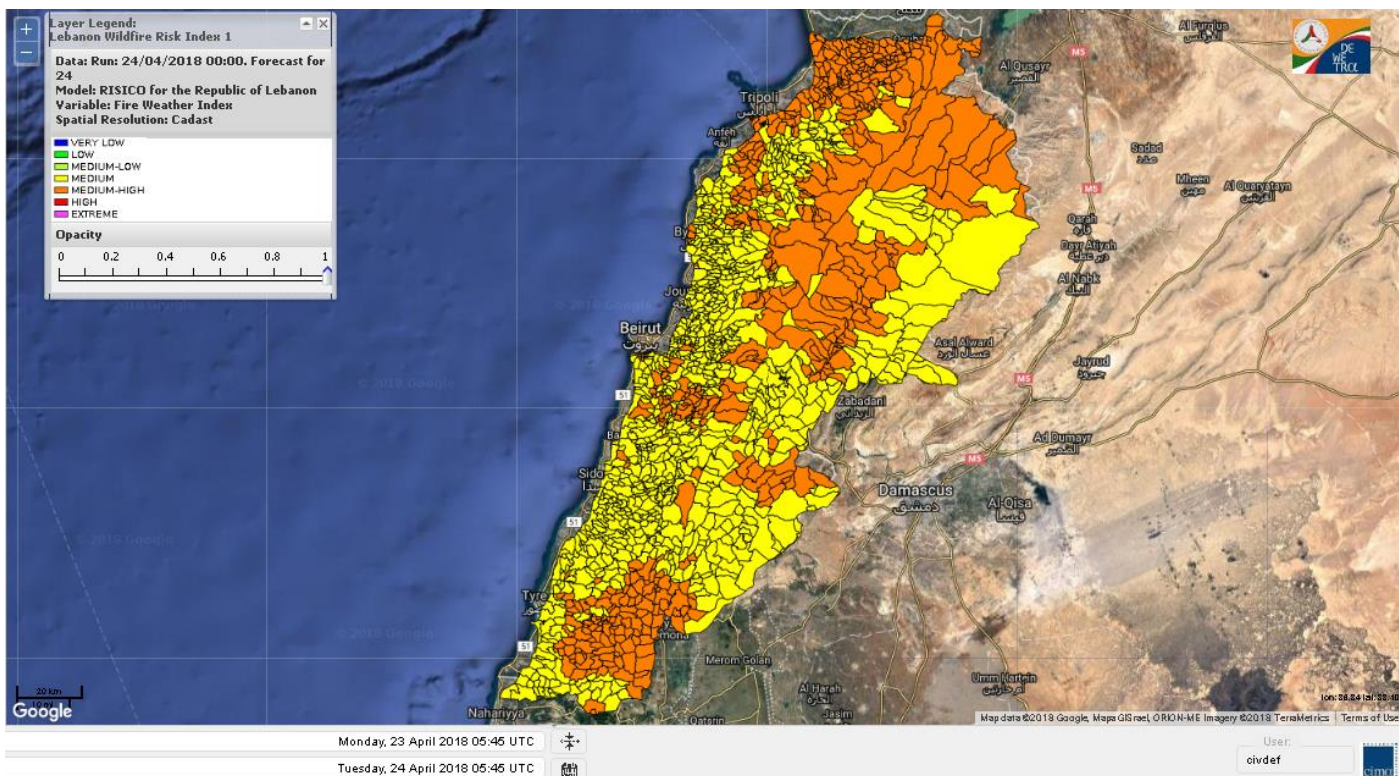

Lebanon for 24 April 2018