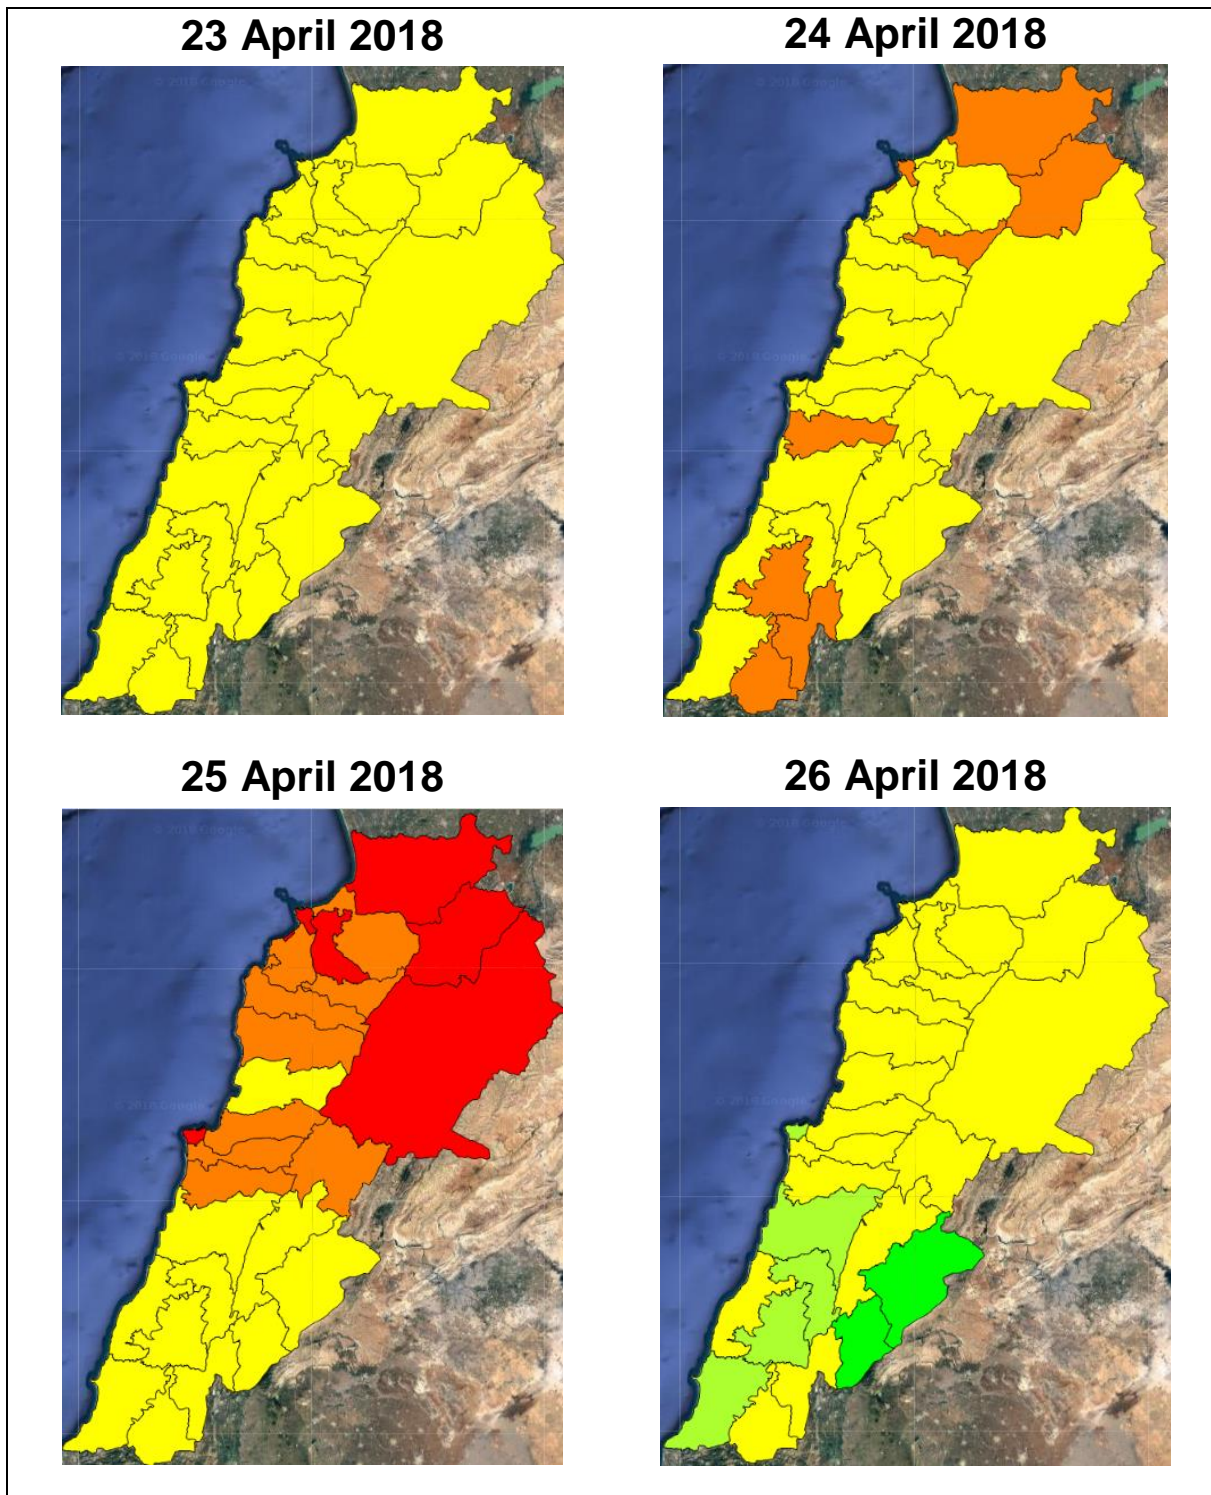

FIRE RISK INDEX

Layer Legend:
Lebanon Wildfire Risk Index 1

Data: Run: 24/04/2018 00:00. Forecast for 24
Model: RISICO for the Republic of Lebanon
Variable: Fire Weather Index
Spatial Resolution: Caza

- VERY LOW
- LOW
- MEDIUM-LOW
- MEDIUM
- MEDIUM-HIGH
- HIGH
- EXTREME