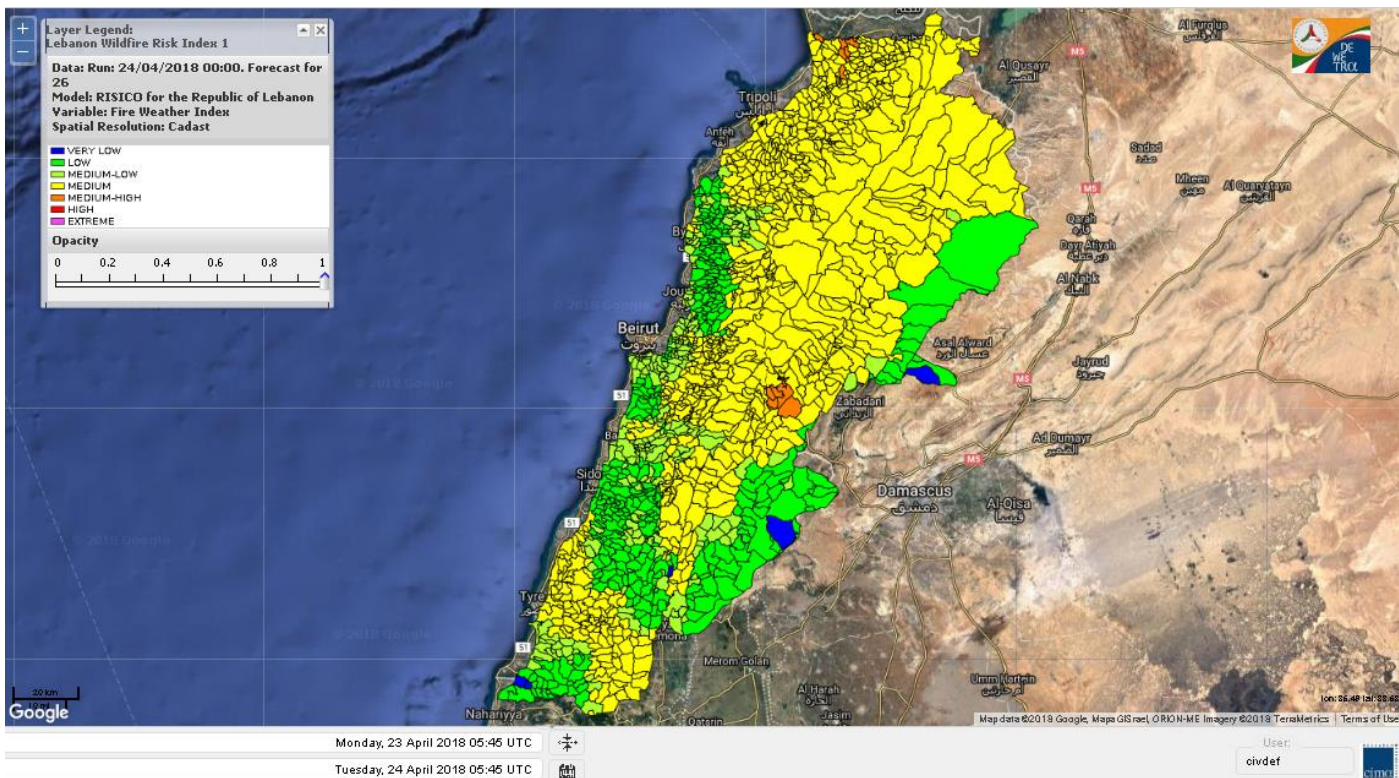

Lebanon for 26 April 2018