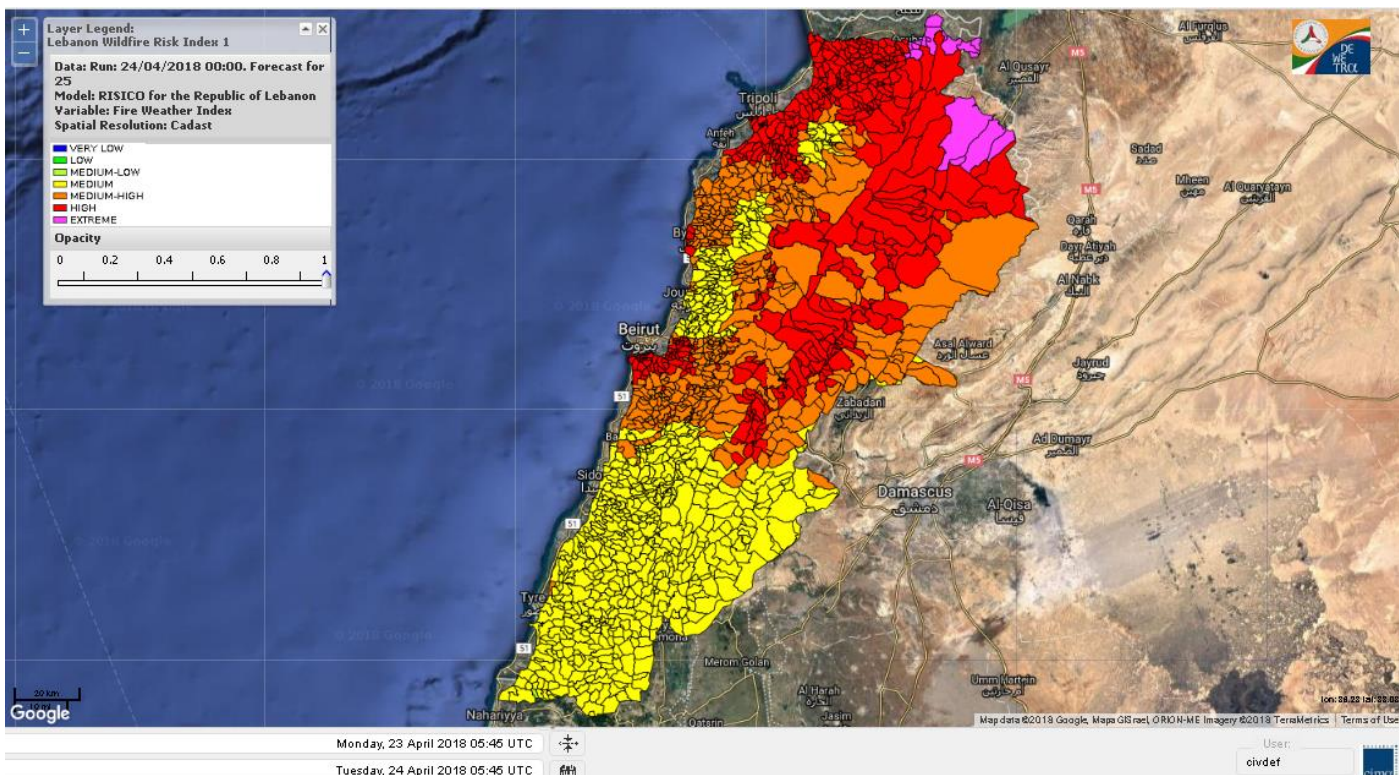

Lebanon for 25 April 2018