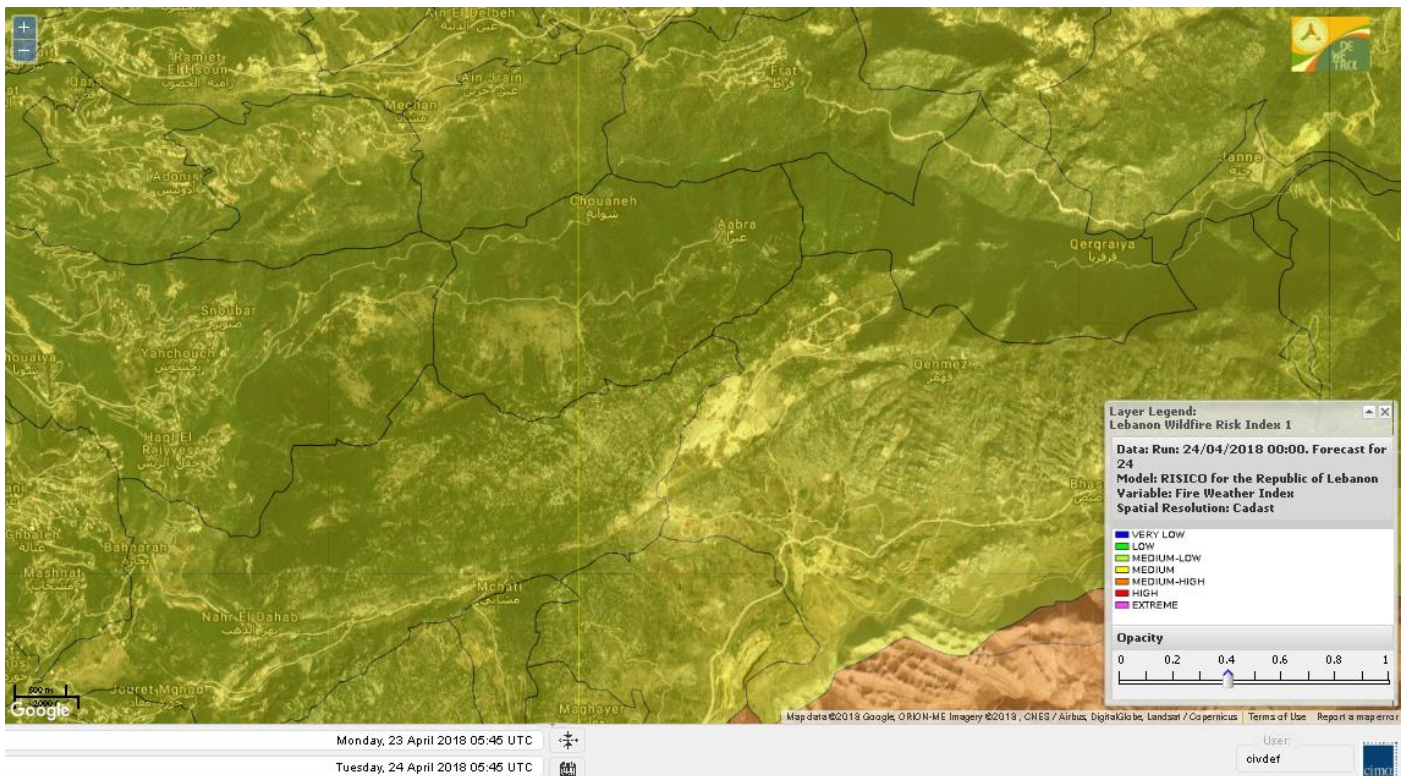

Lebanon for 26 April 2018

Shouf Biosphere Reserve Forecast for 24 April 2018

Shouf Biosphere Reserve Forecast for 25 April 2018

Shouf Biosphere Reserve Forecast for 26 April 2018

Jabal Moussa Reserve Forecast for 24 April 2018