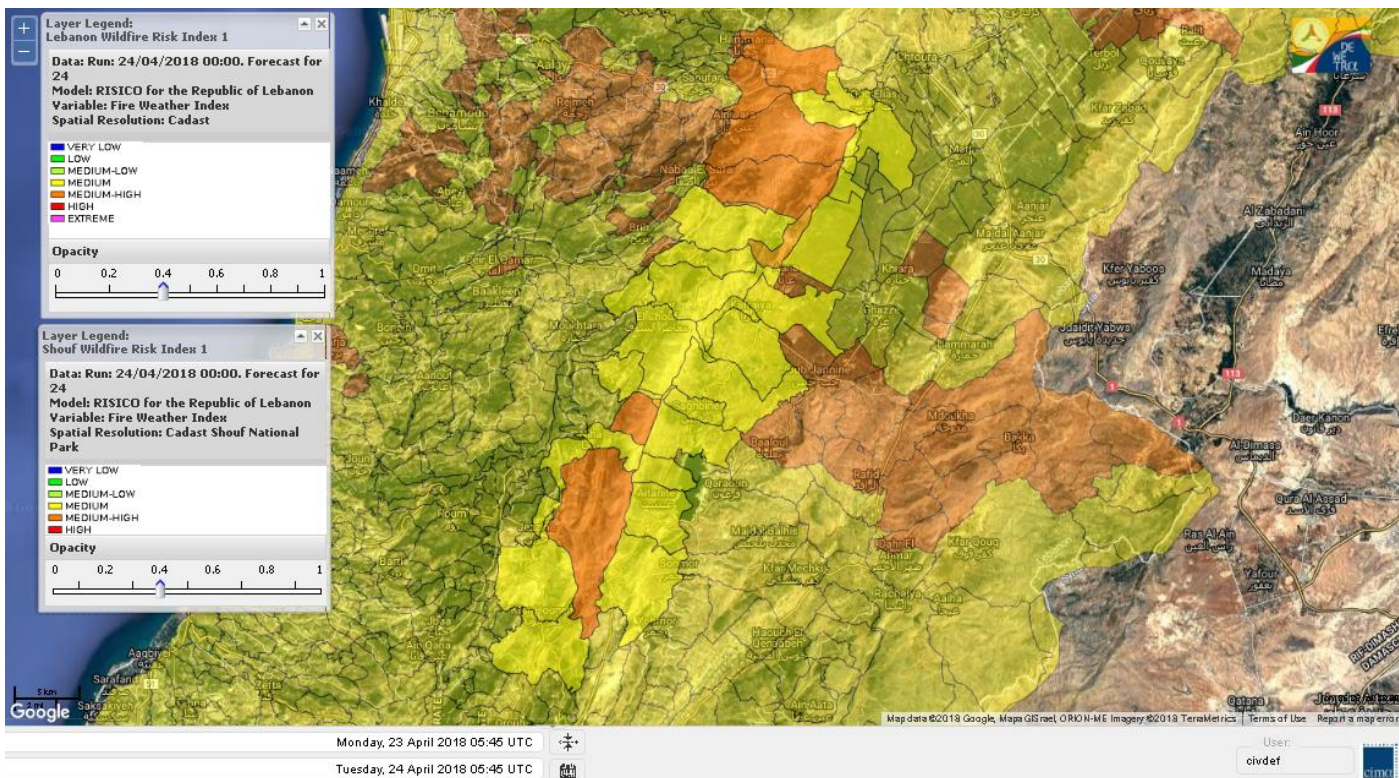

Shouf Biosphere Reserve Forecast for 24 April 2018