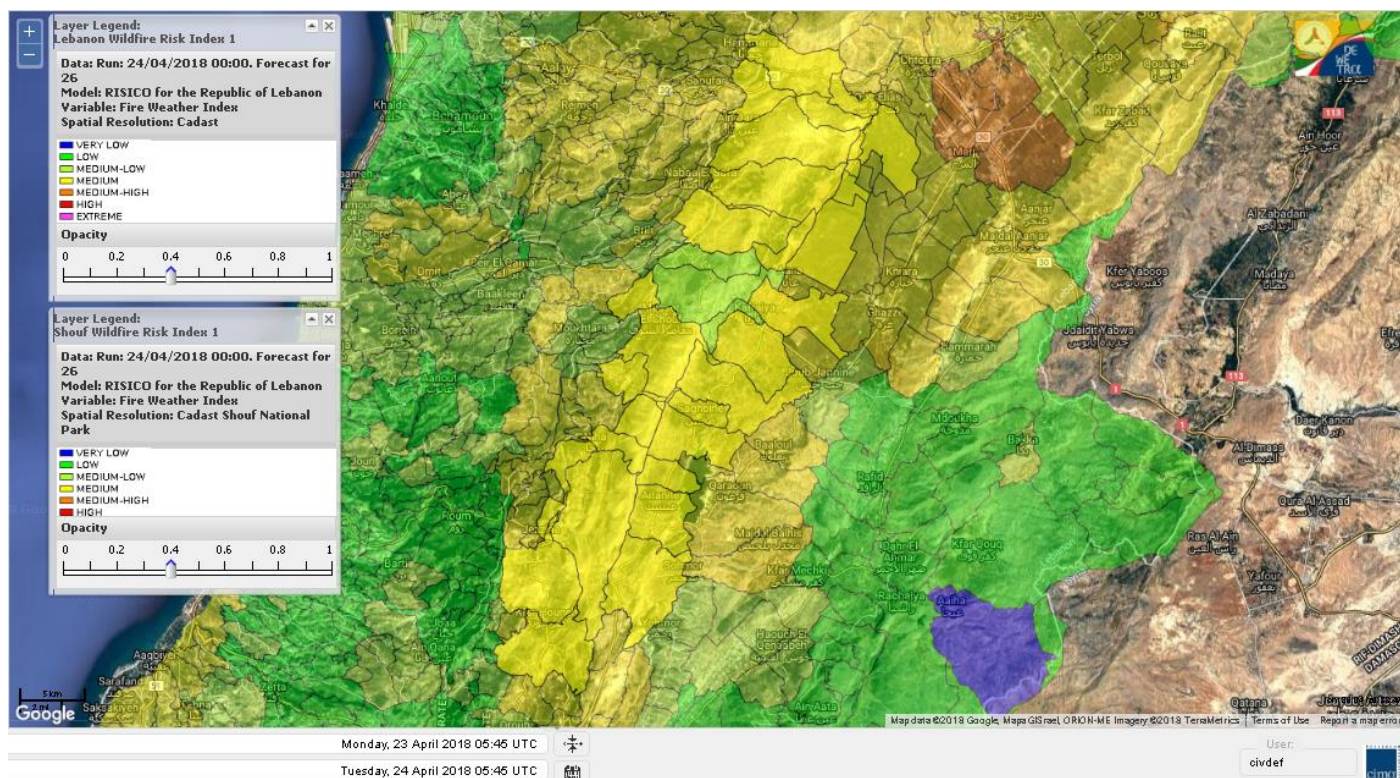

Lebanon for 26 April 2018

Shouf Biosphere Reserve Forecast for 24 April 2018

Shouf Biosphere Reserve Forecast for 25 April 2018

Shouf Biosphere Reserve Forecast for 26 April 2018

Jabal Moussa Reserve Forecast for 24 April 2018