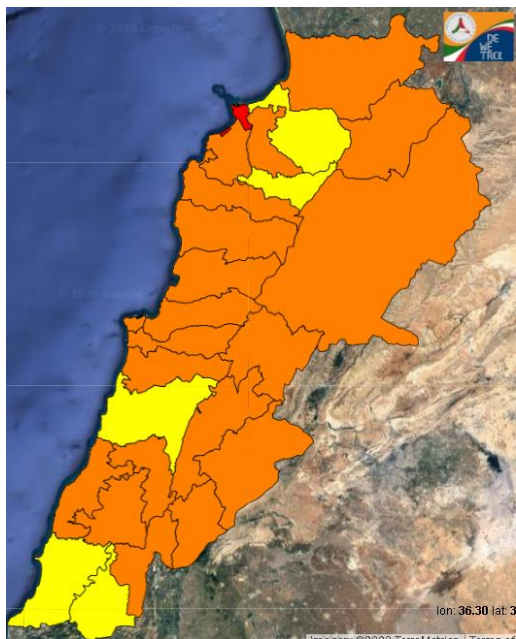

FIRE RISK INDEX

23 August 2020