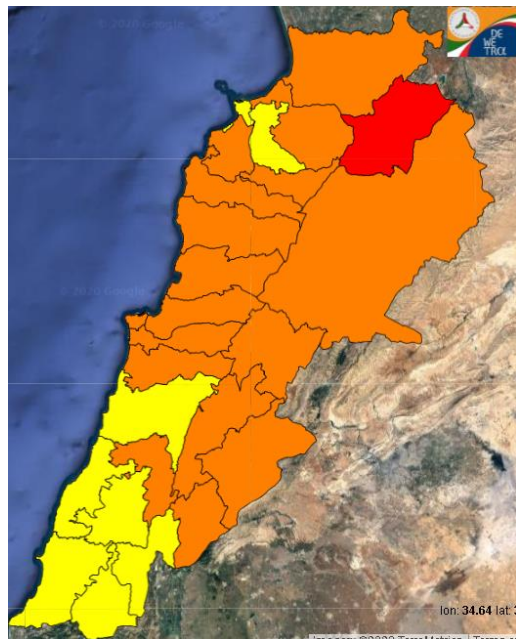

24 August 2020