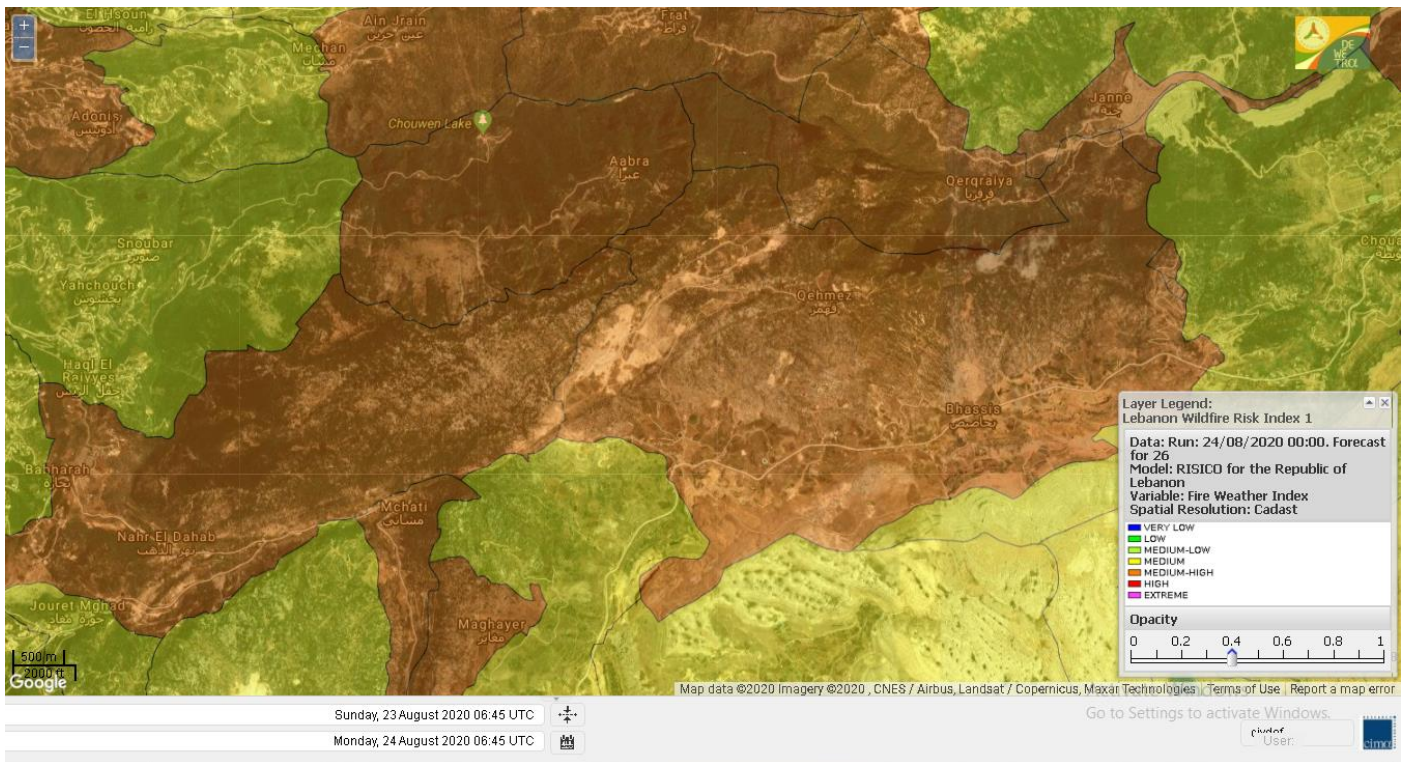

Jabal Moussa Reserve Forecast for 26 August 2020