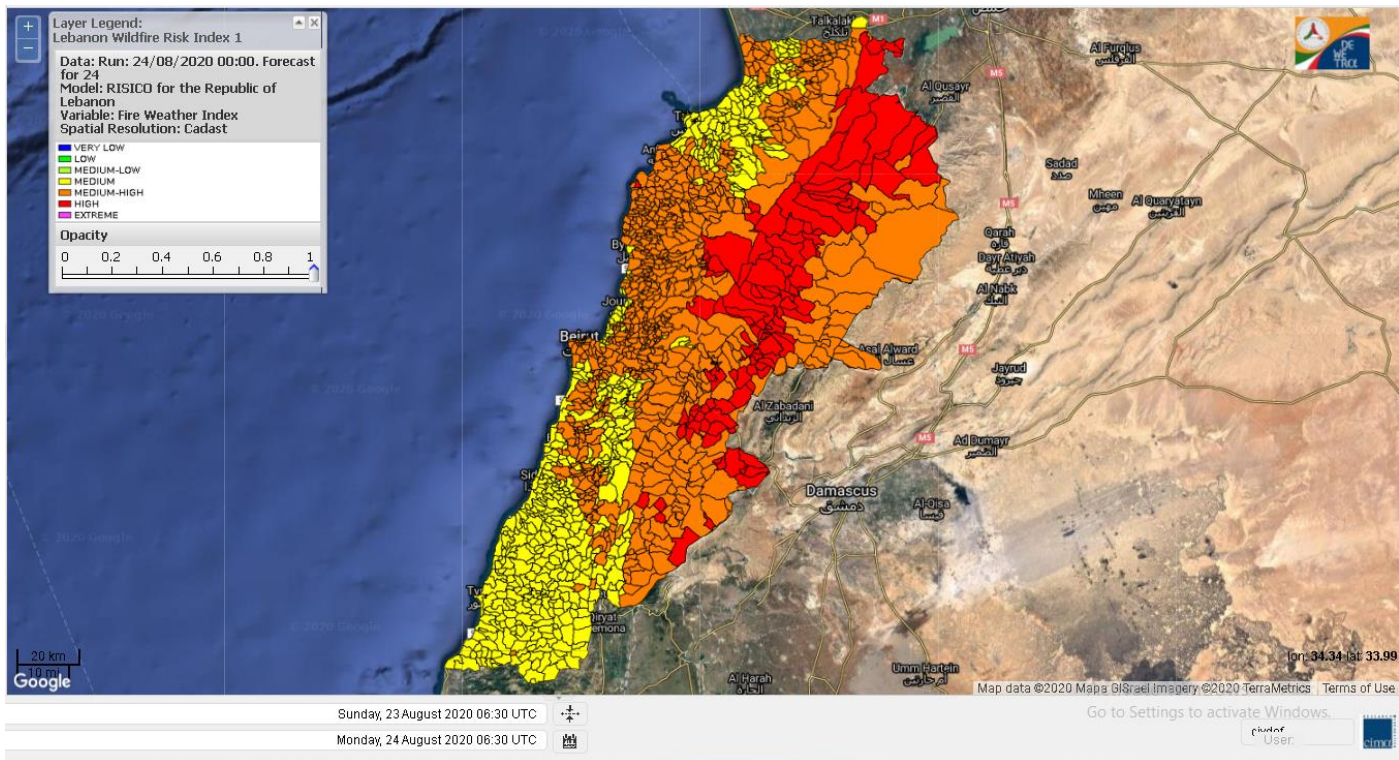

Lebanon for 24 August 2020