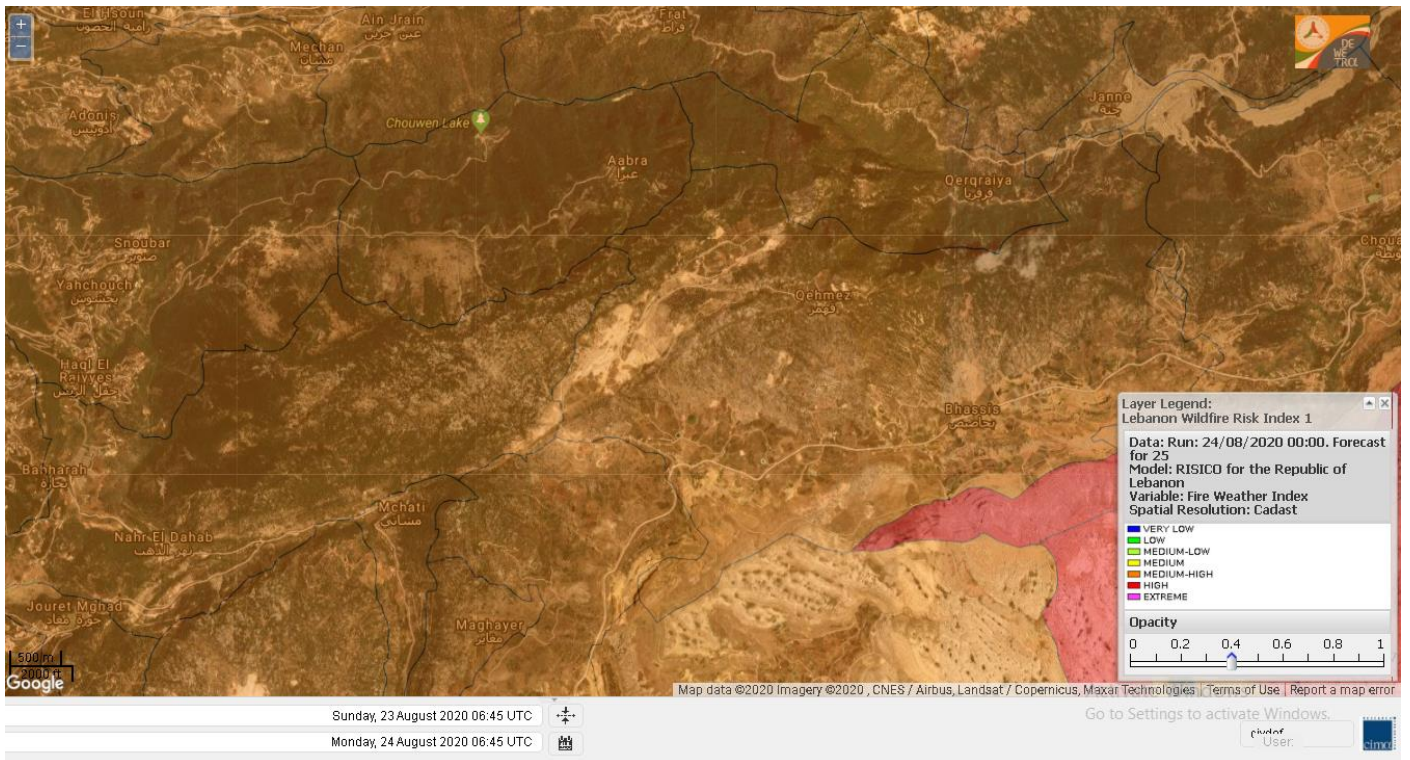

Jabal Moussa Reserve Forecast for 25 August 2020