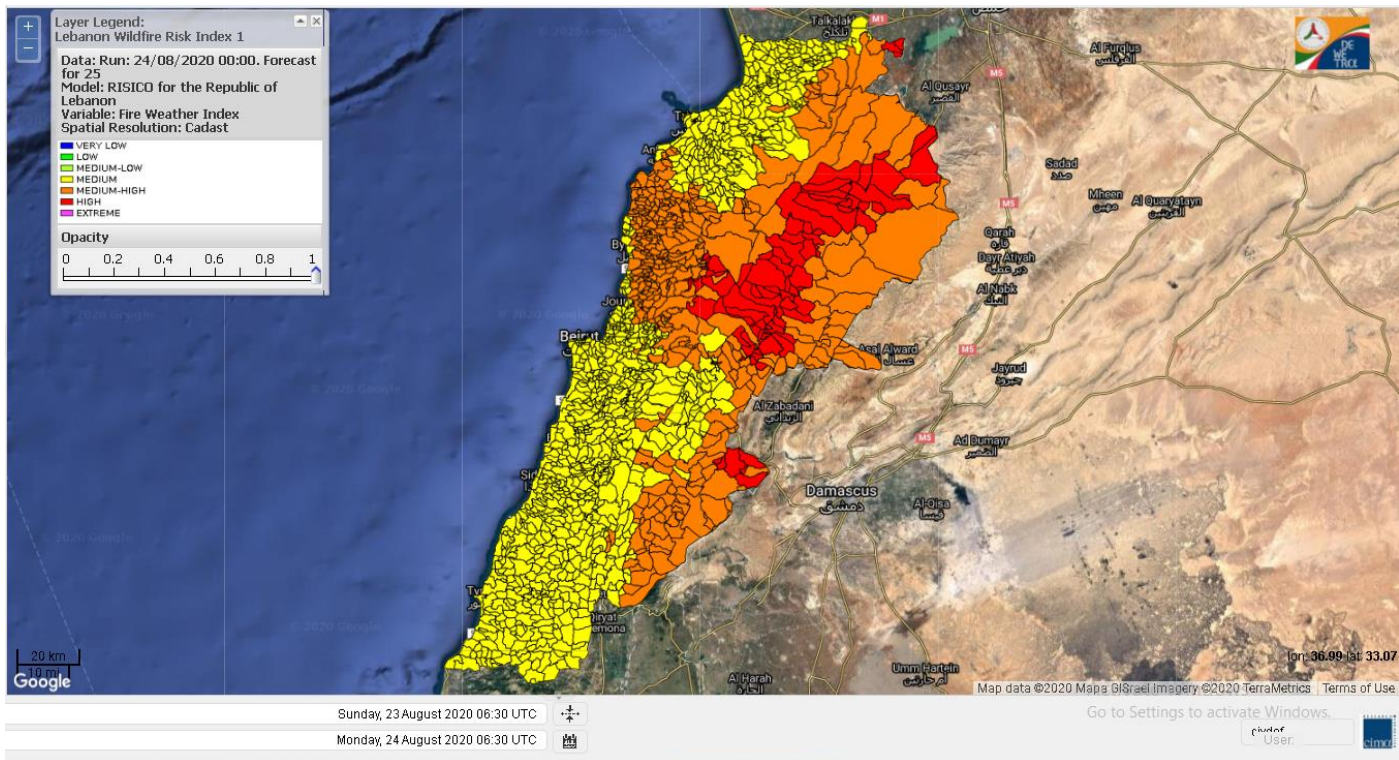

Lebanon for 25 August 2020