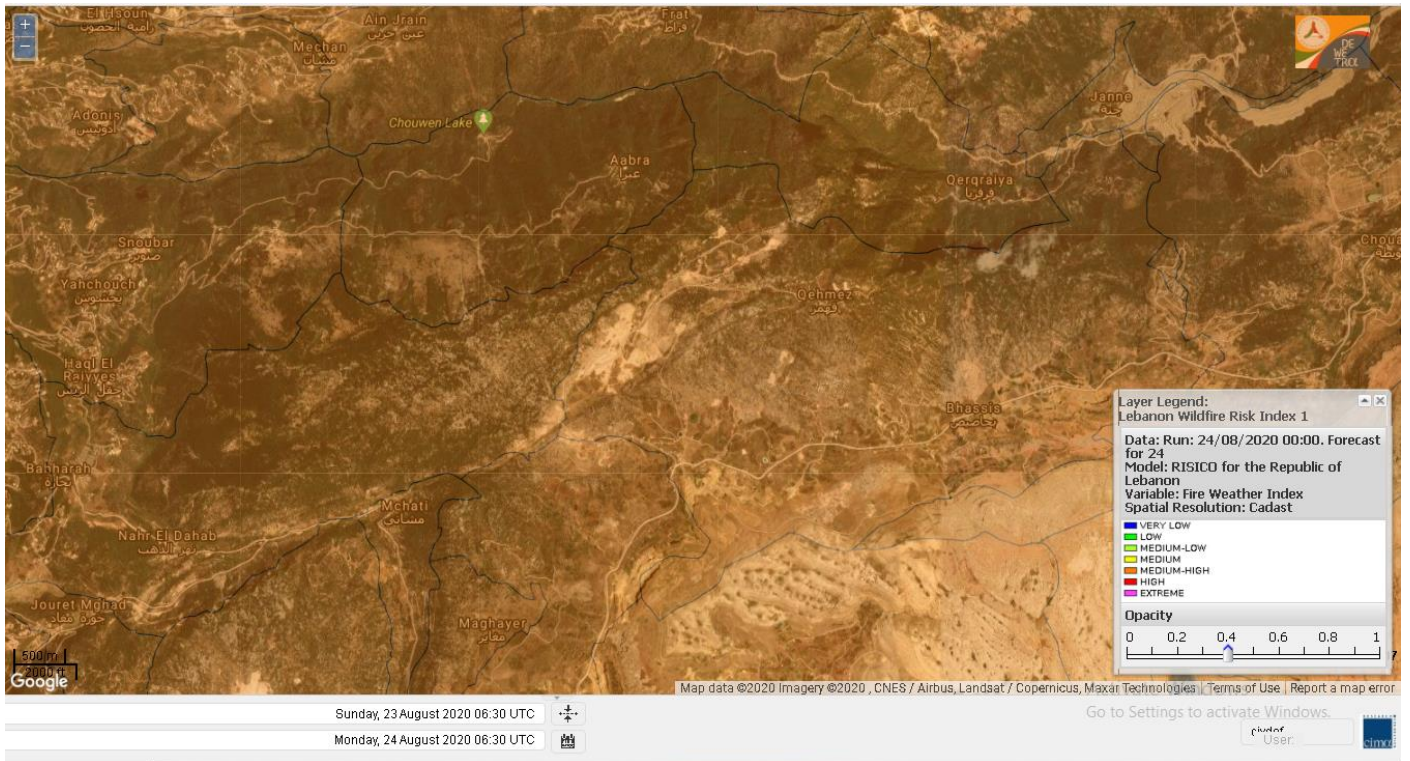

Jabal Moussa Reserve Forecast for 24 August 2020