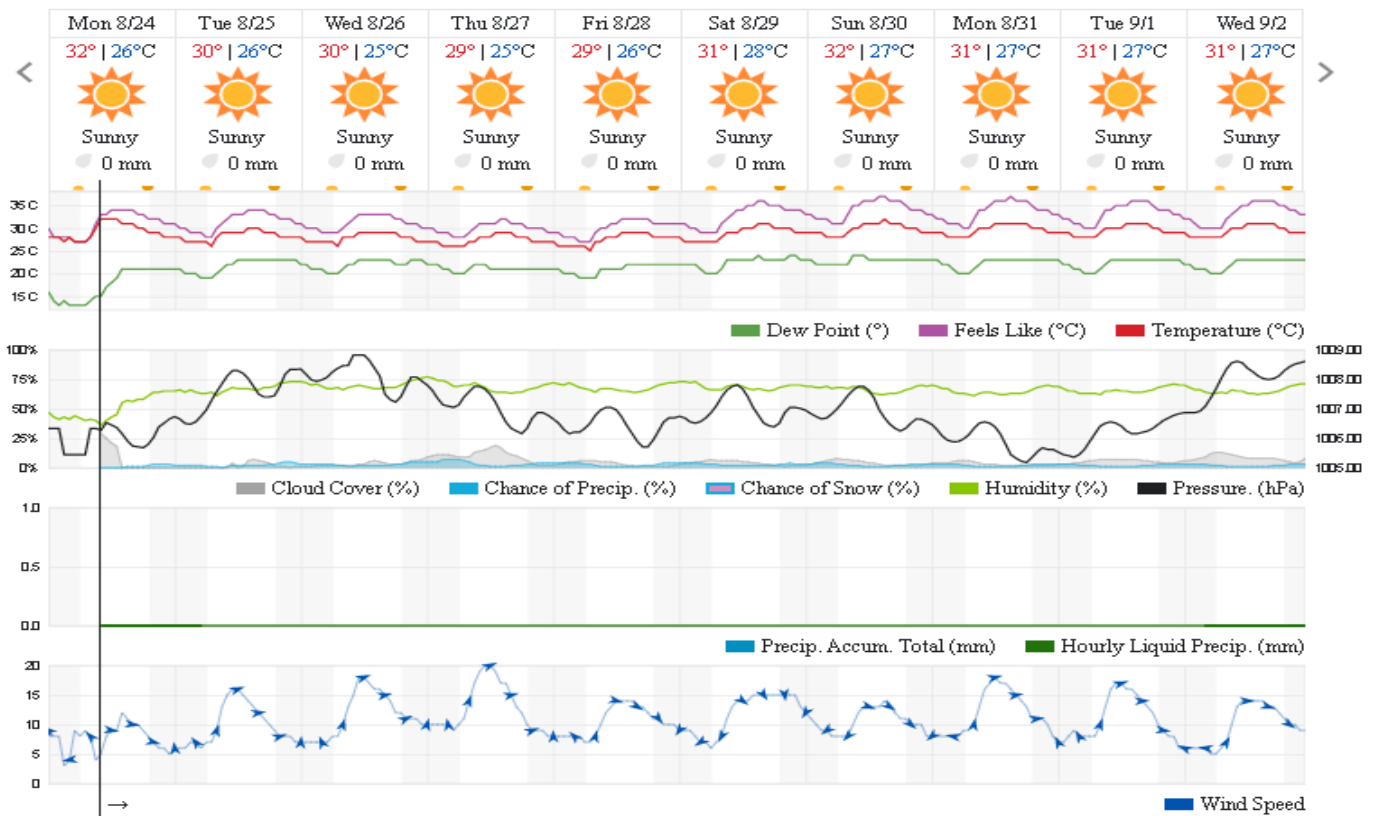

Beirut, Beirut, Lebanon 10-Day Weather Forecast

33° ACHRAFIEH, RIZK STATION | CHANGE

TODAY HOURLY **10-DAY** CALENDAR HISTORY WUNDERMAP

Customize