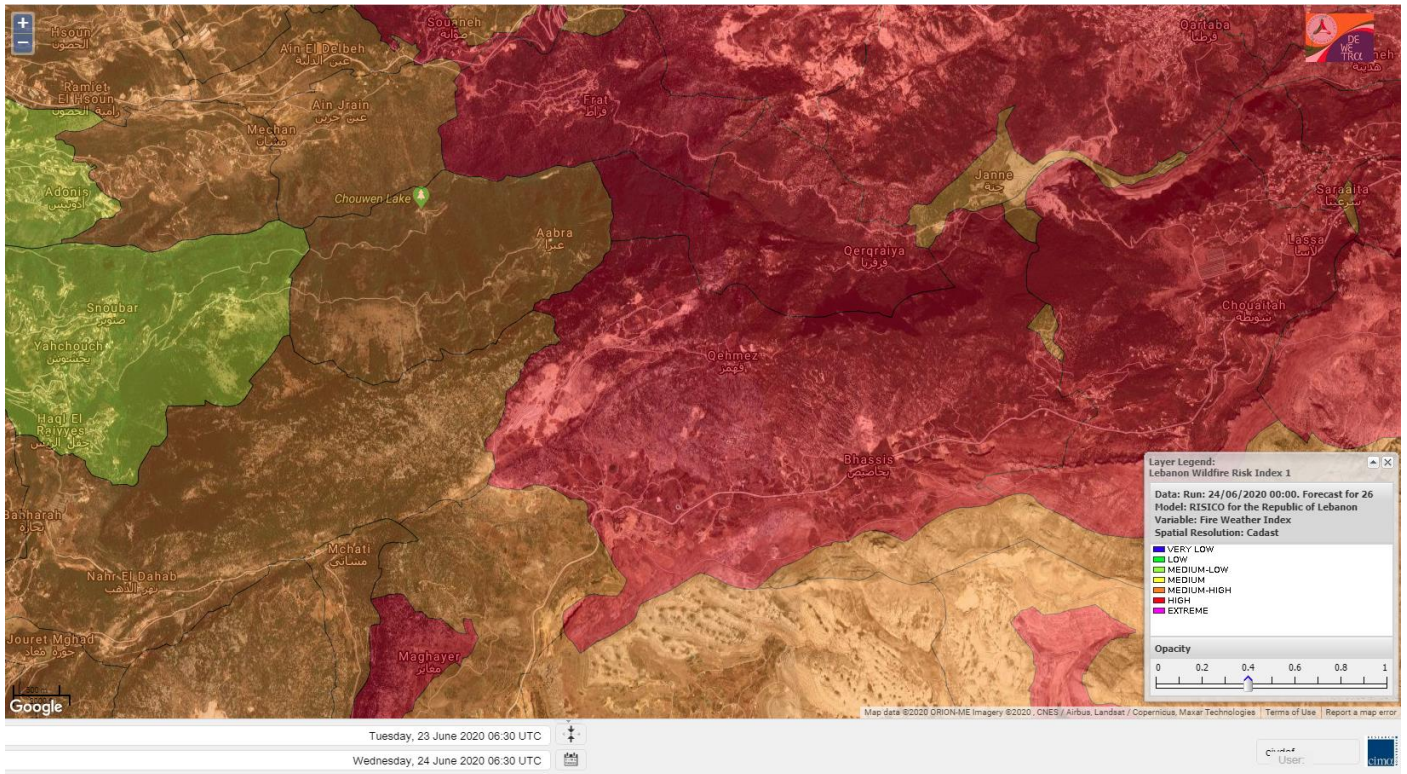

Jabal Moussa Reserve Forecast for 26 June 2020