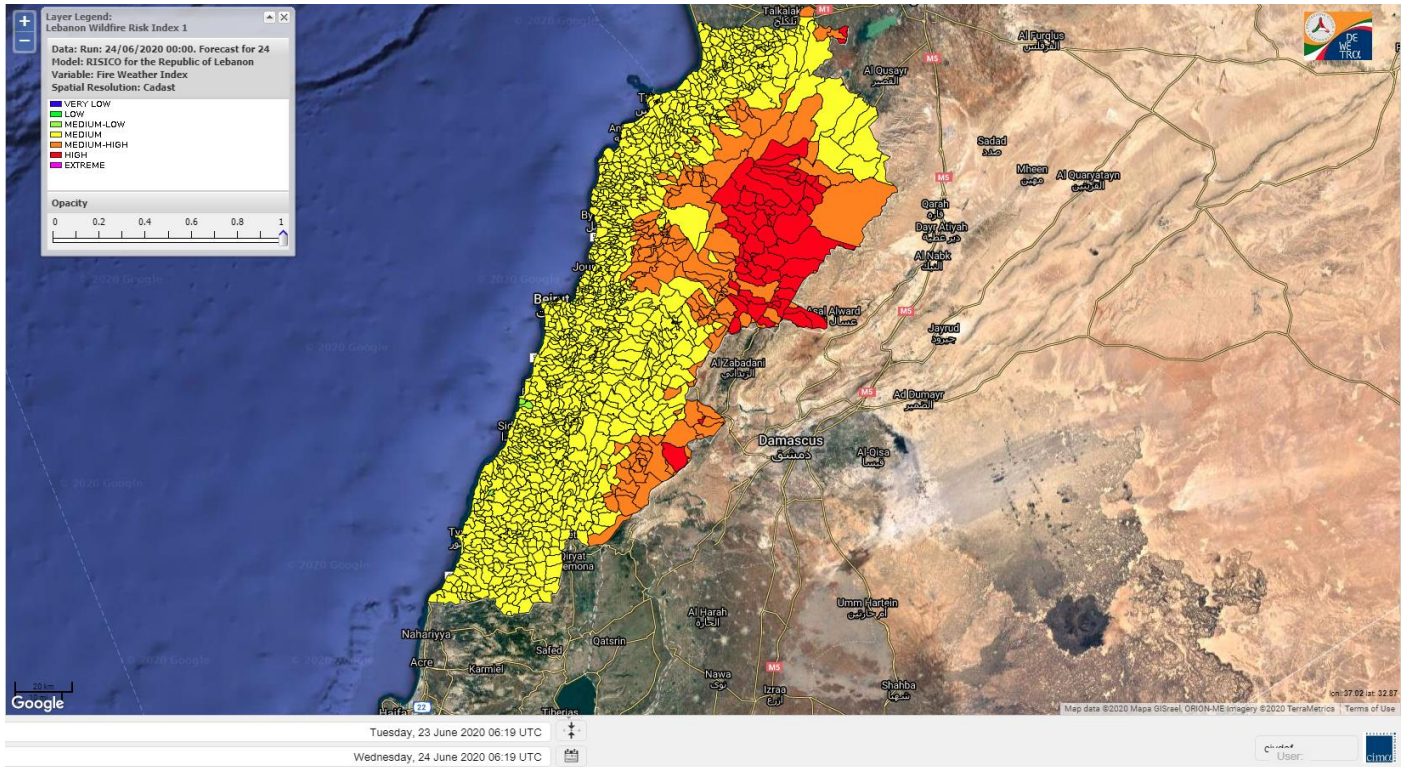

Lebanon for 24 June 2020