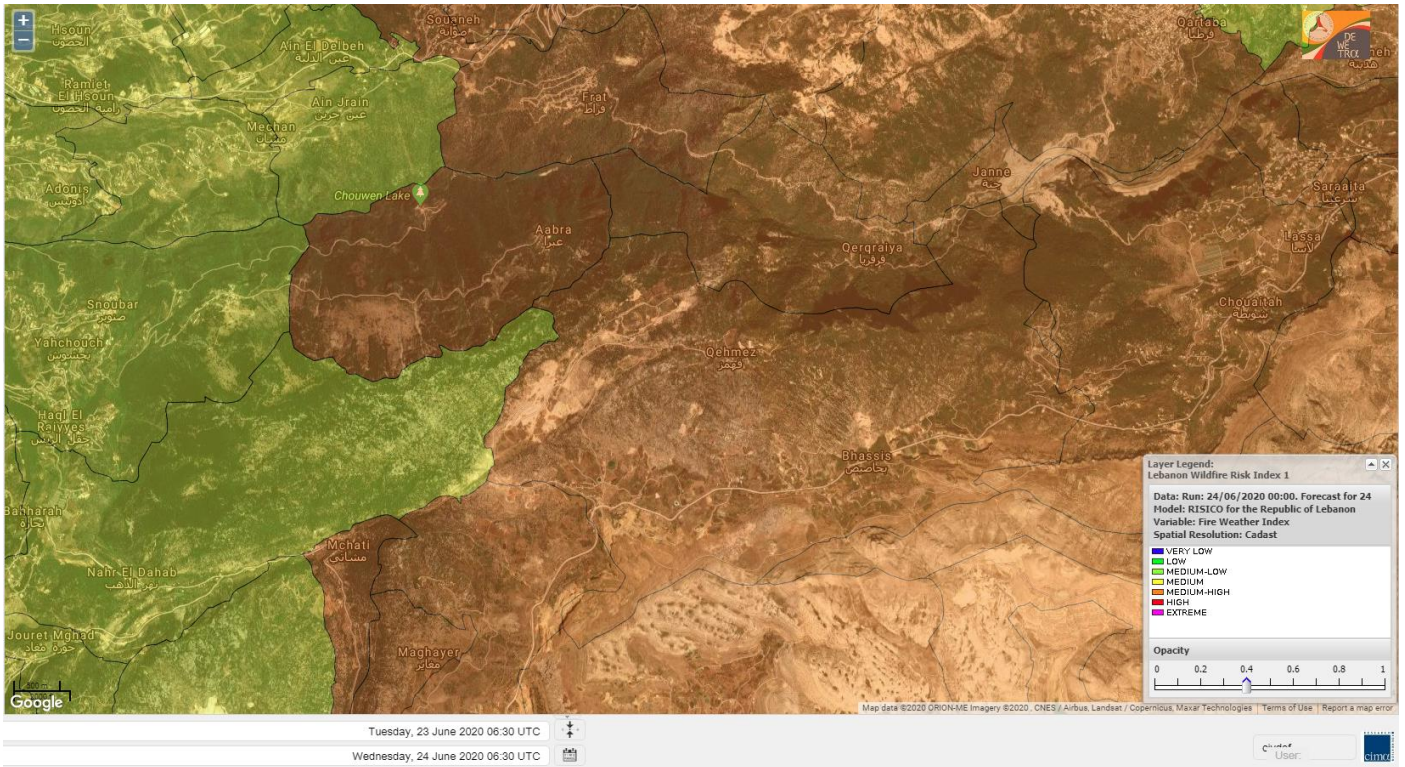

Jabal Moussa Reserve Forecast for 24 June 2020