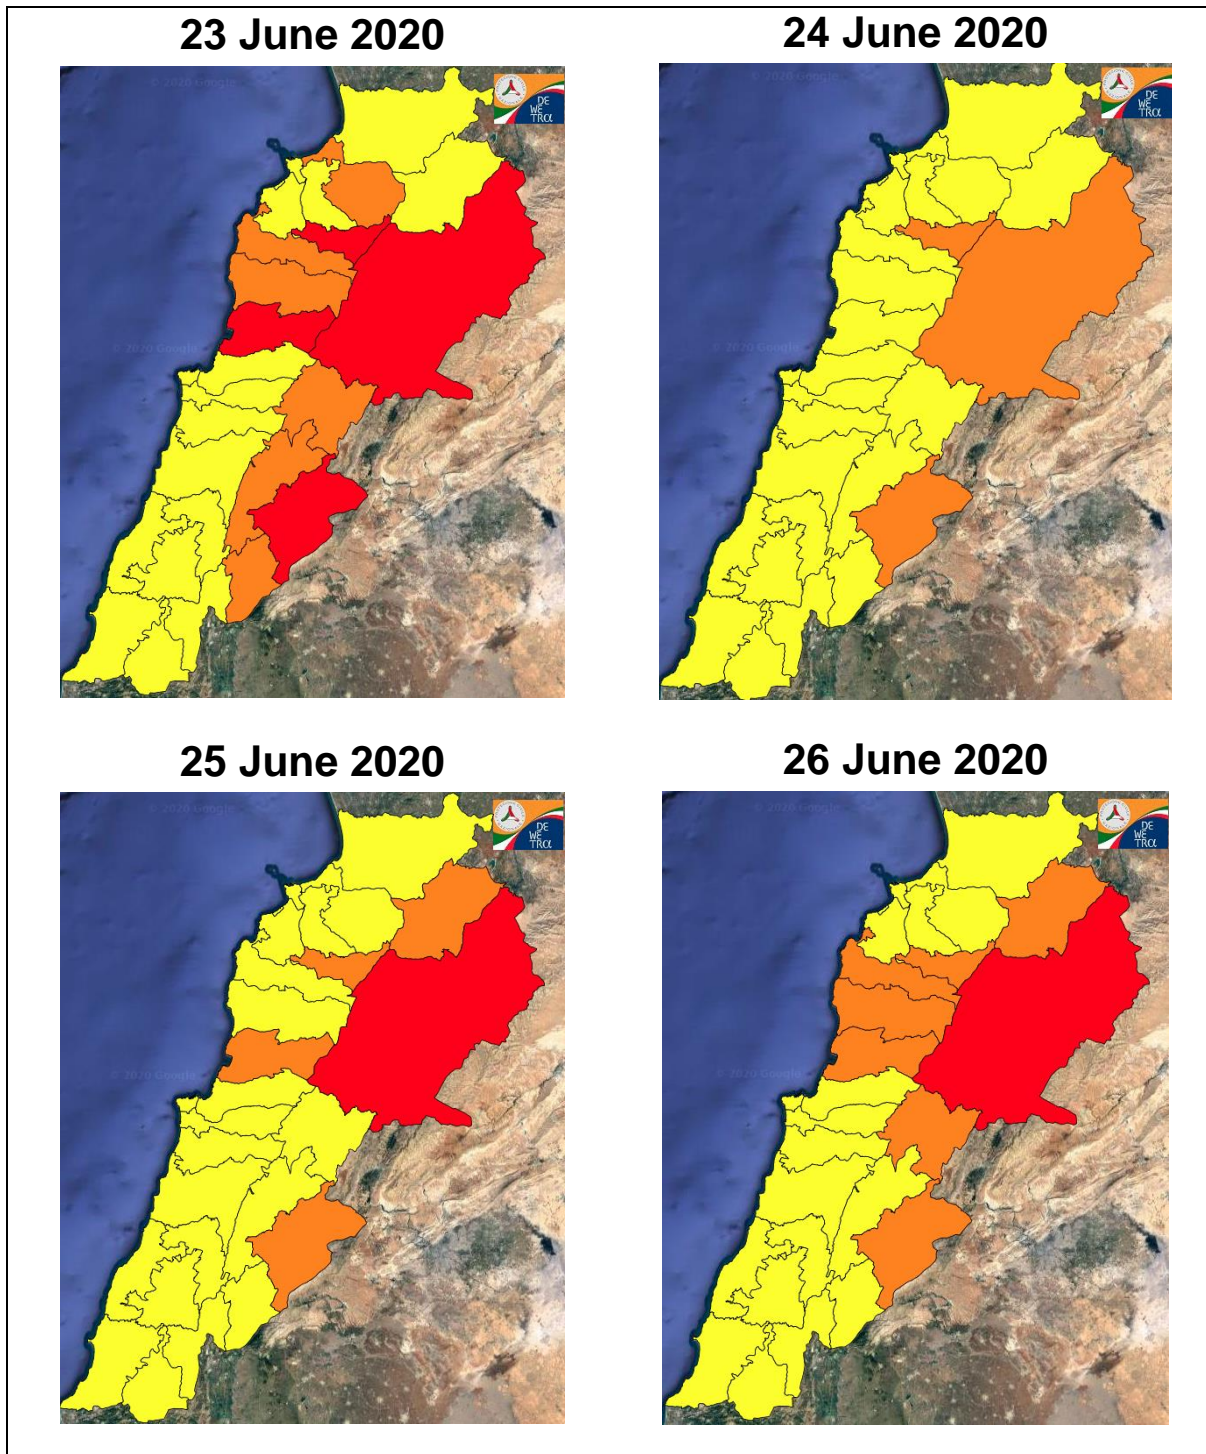

FIRE RISK INDEX

Layer Legend:
Lebanon Wildfire Risk Index 1

Data: Run: 24/06/2020 00:00. Forecast for 24
Model: RISICO for the Republic of Lebanon
Variable: Fire Weather Index
Spatial Resolution: Caza

- VERY LOW
- LOW
- MEDIUM-LOW
- MEDIUM
- MEDIUM-HIGH
- HIGH
- EXTREME