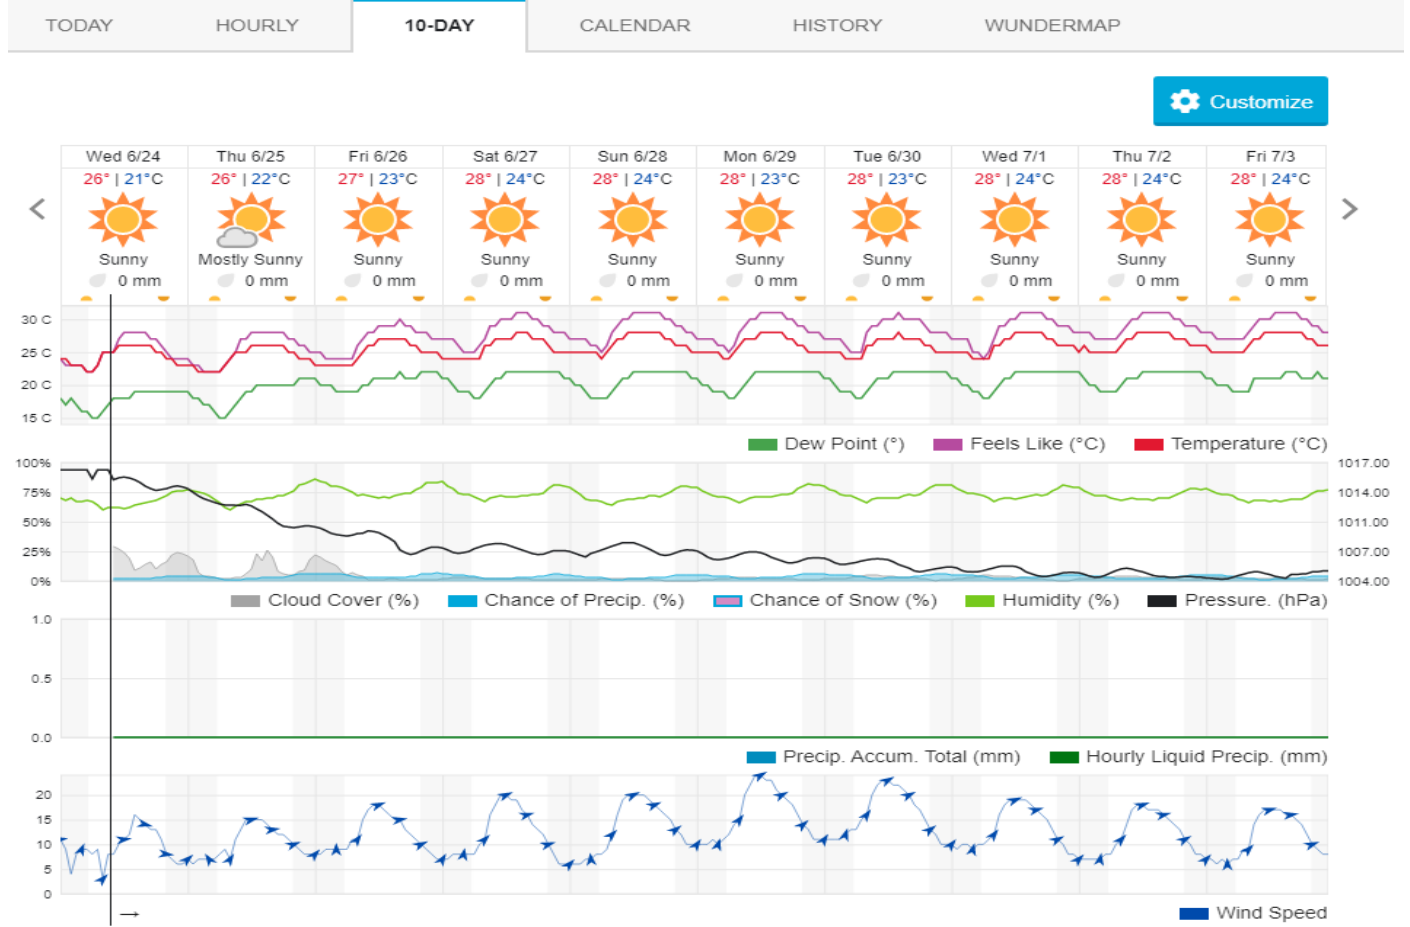

Beirut, Beirut Governorate, Lebanon 10-Day Weather Forecast

26° ACHRAFIEH, RIZK STATION | CHANGE