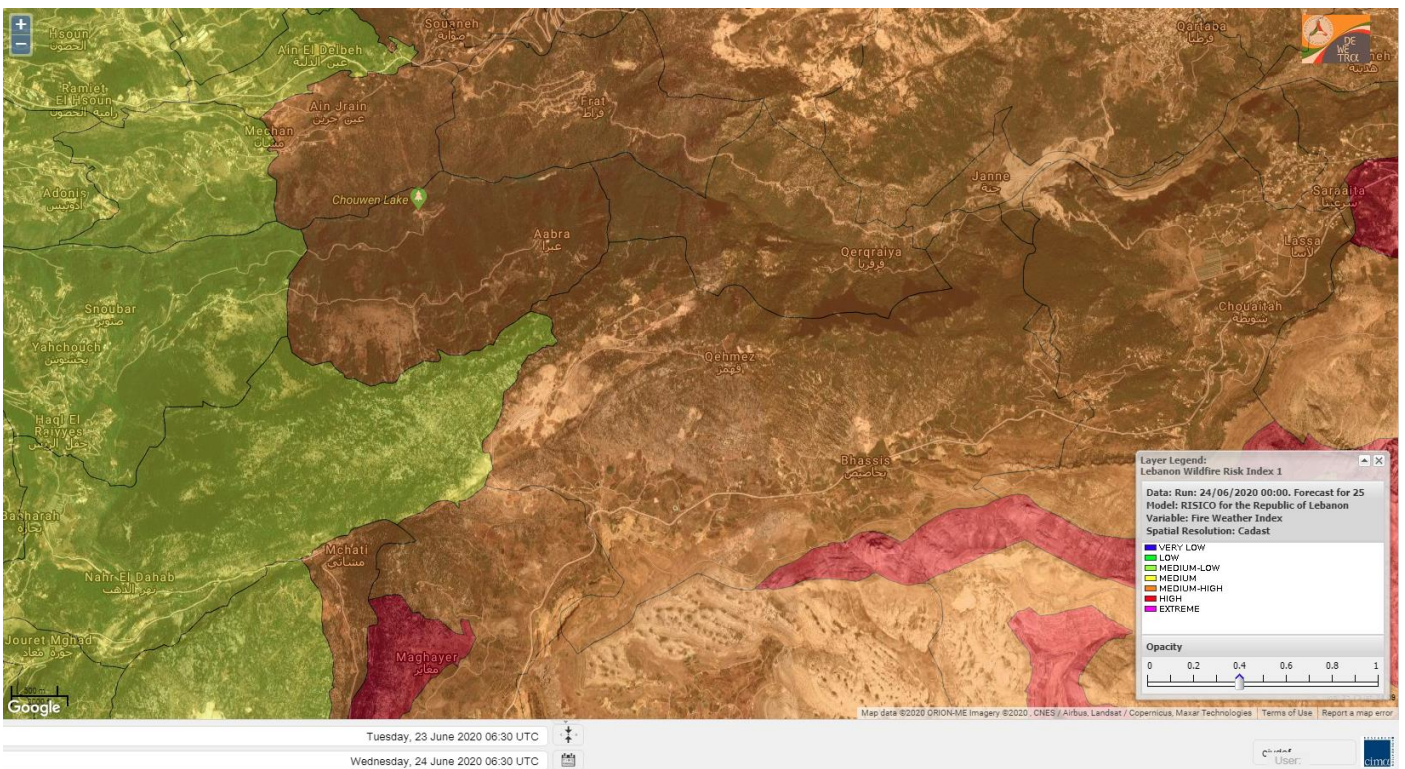

Jabal Moussa Reserve Forecast for 25 June 2020