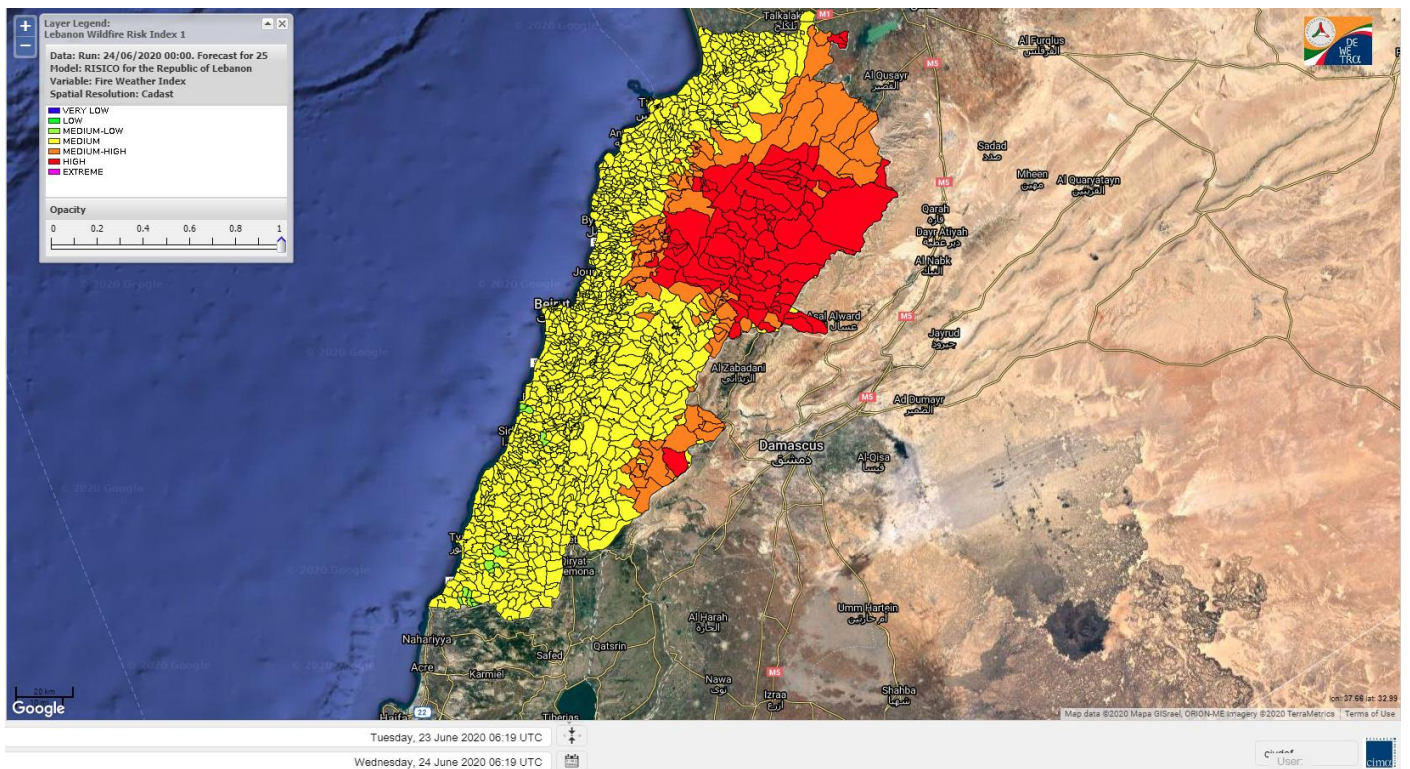

Lebanon for 25 June 2020