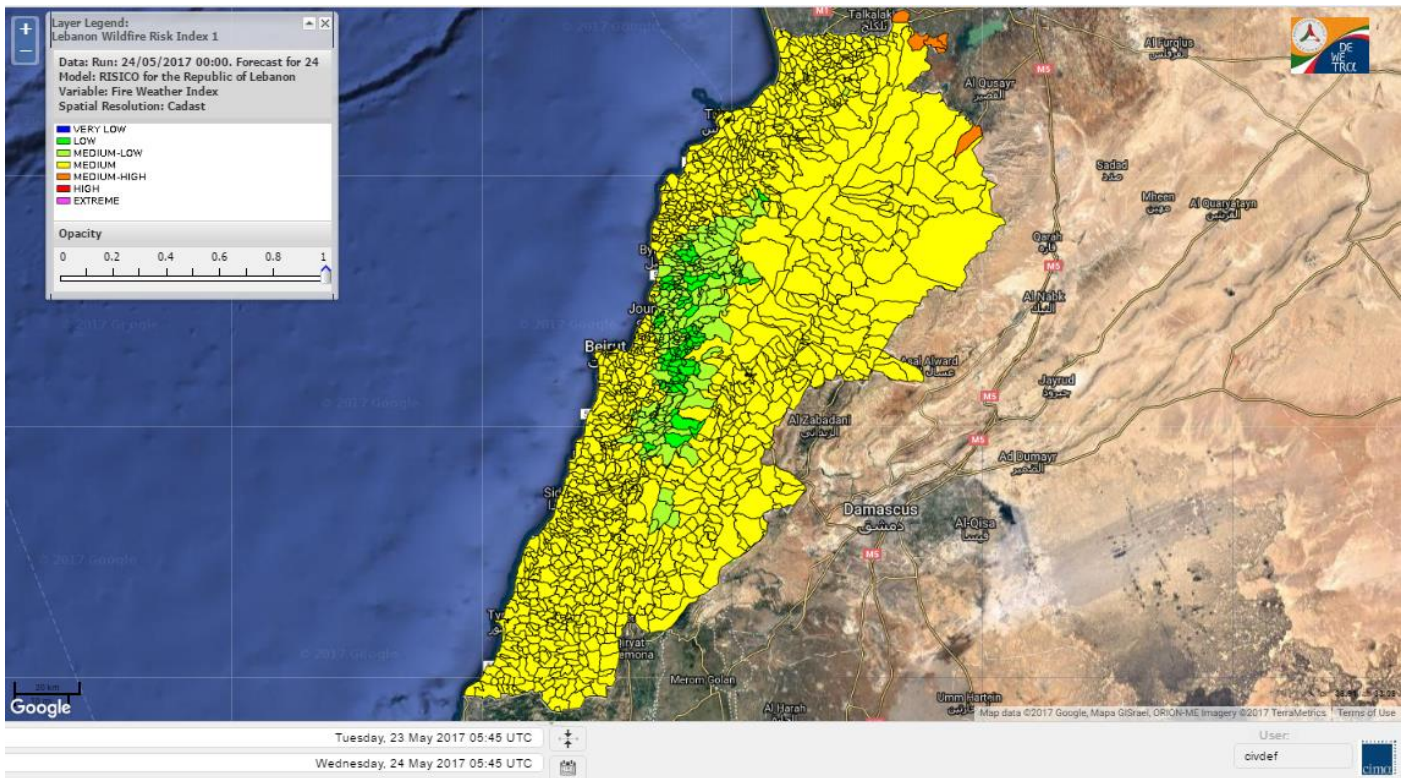

Beirut, 24 May 2017

FIRE RISK INDEX

Lebanon temperature for 24 May 2017

Lebanon humidity for 24 May 2017

Lebanon for 24 May 2017

Lebanon for 25 May 2017

Lebanon for 26 May 2017

Shouf Biosphere Reserve Forecast for 24 May 2017