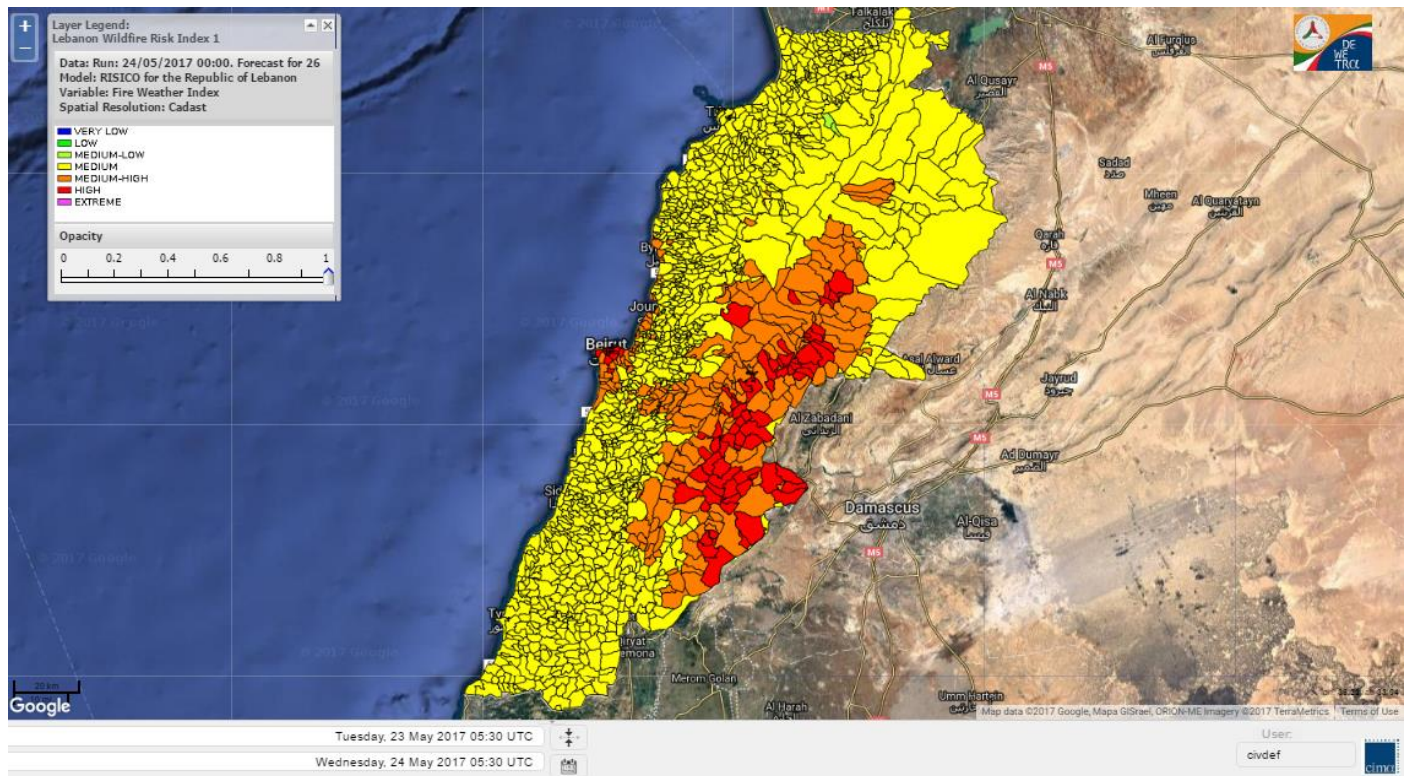

Lebanon for 26 May 2017