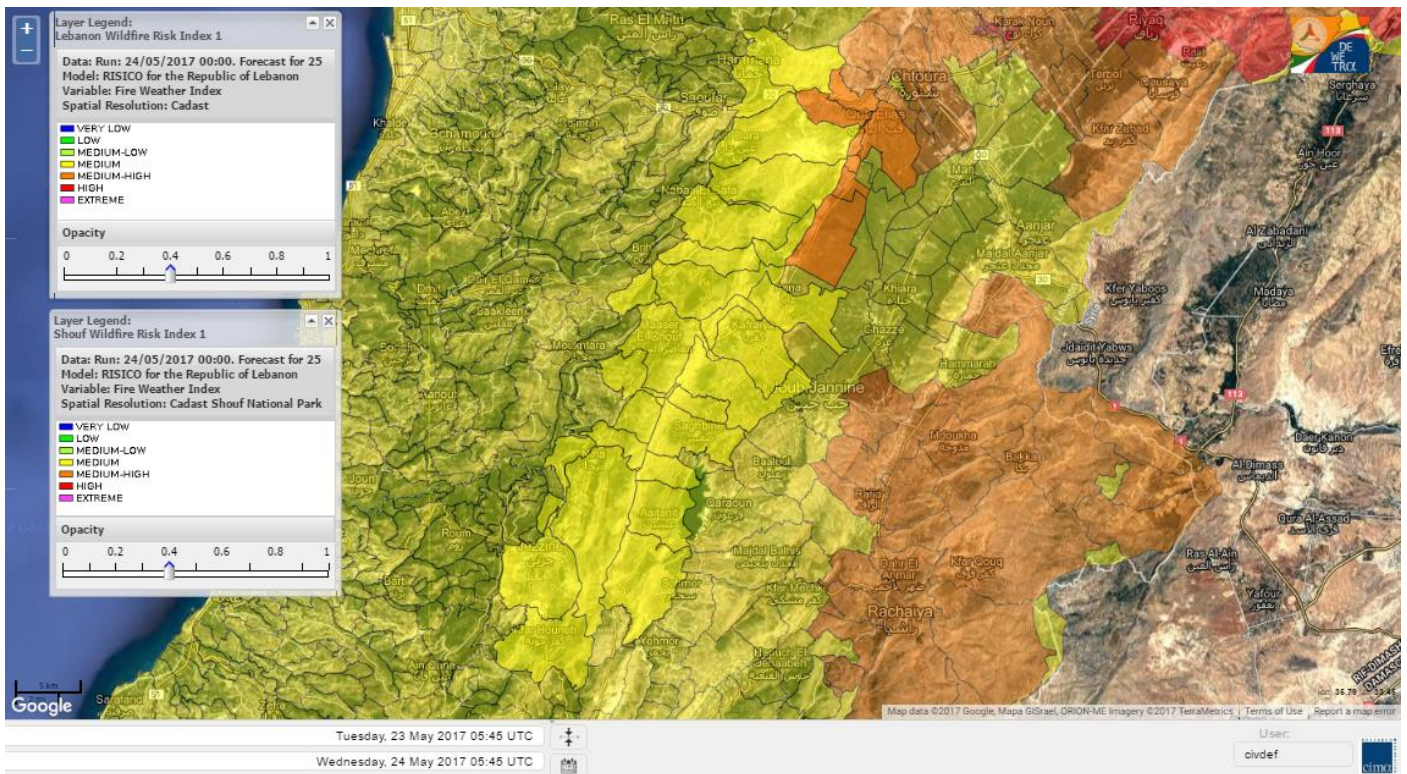

Shouf Biosphere Reserve Forecast for 25 May 2017