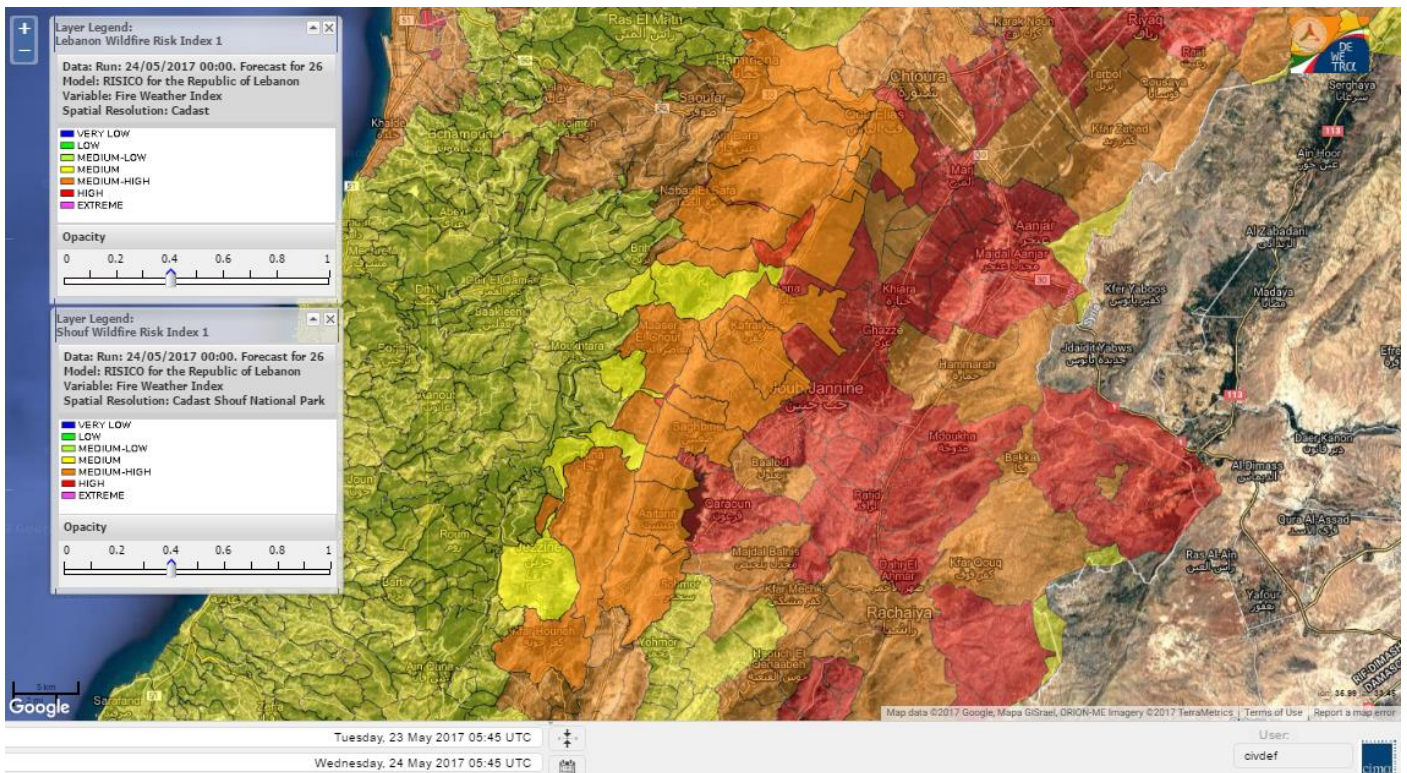

Shouf Biosphere Reserve Forecast for 26 May 2017