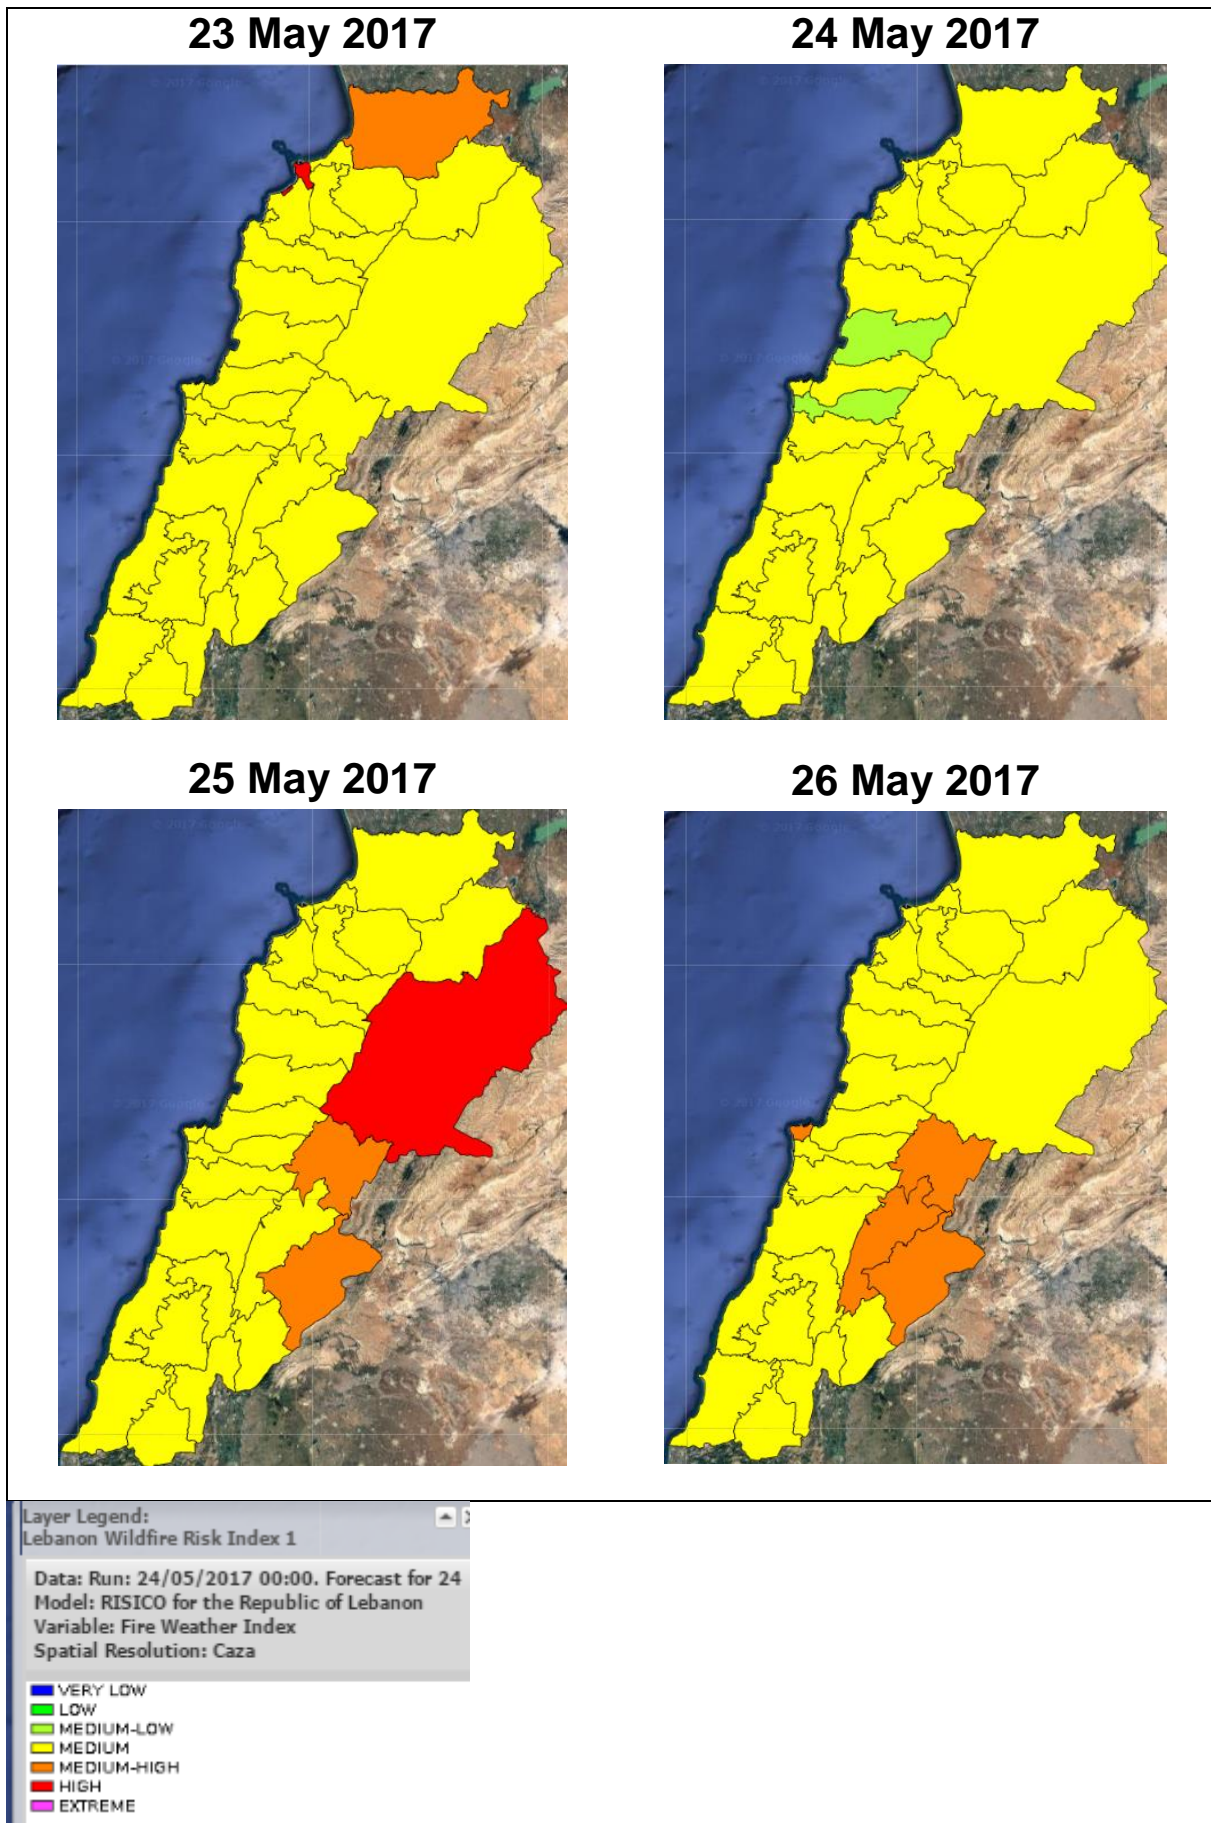

FIRE RISK INDEX