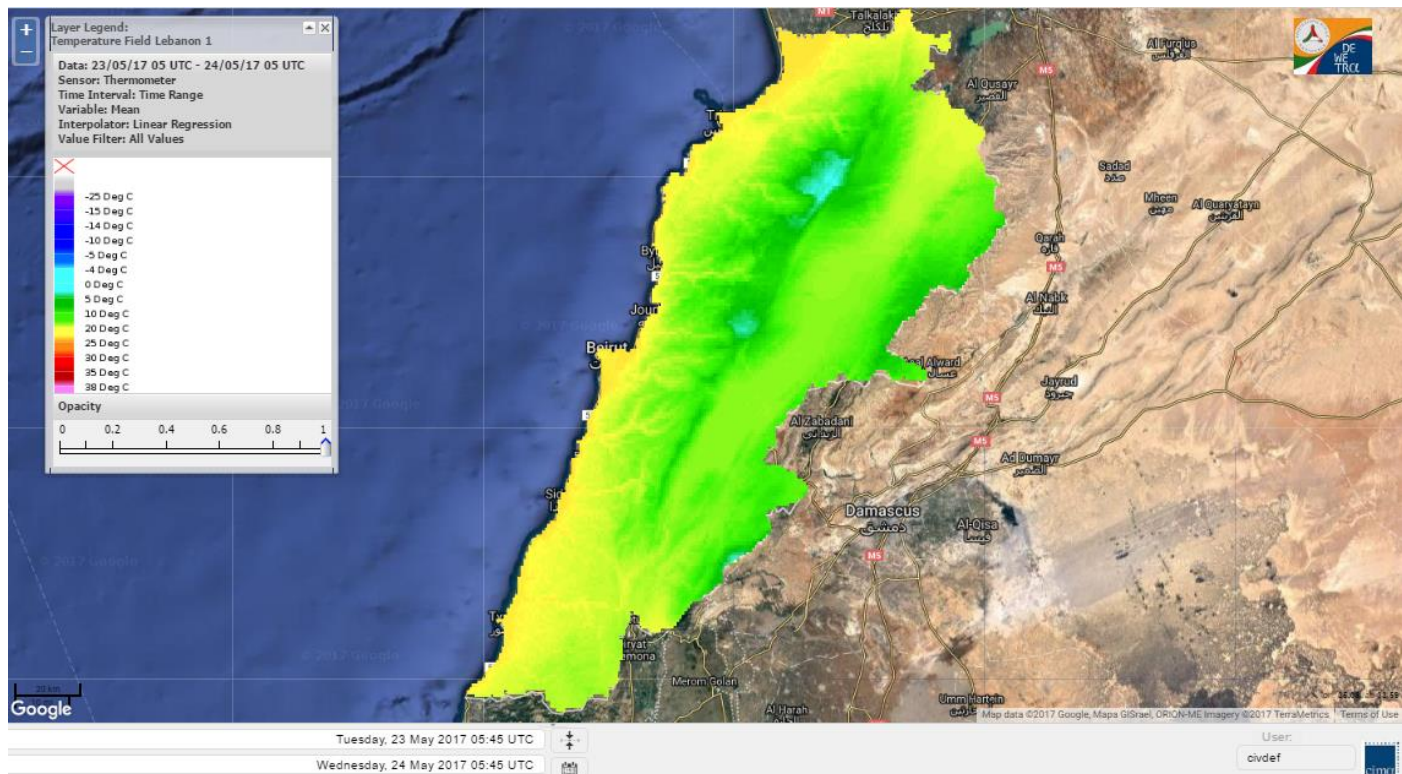

Lebanon temperature for 24 May 2017