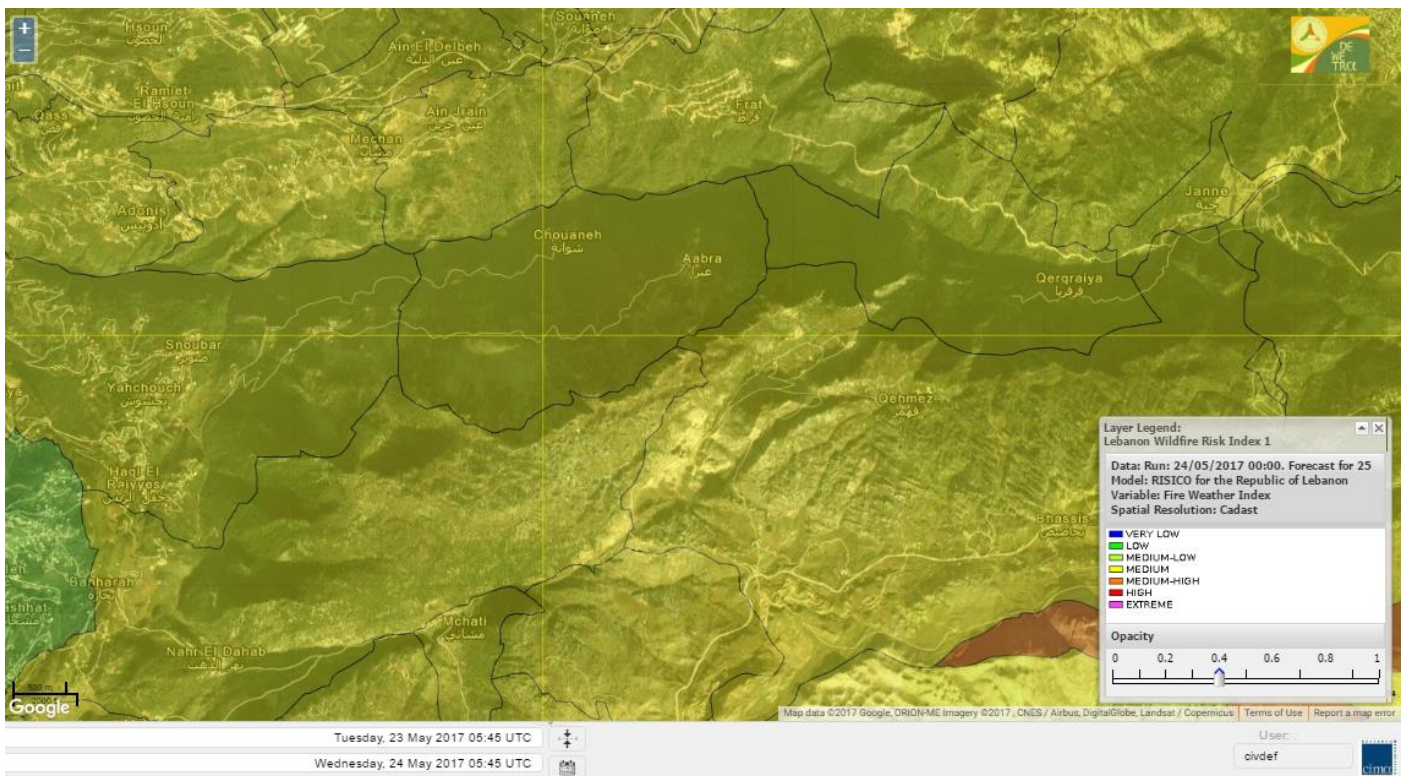

Jabal Moussa Reserve Forecast for 25 May 2017