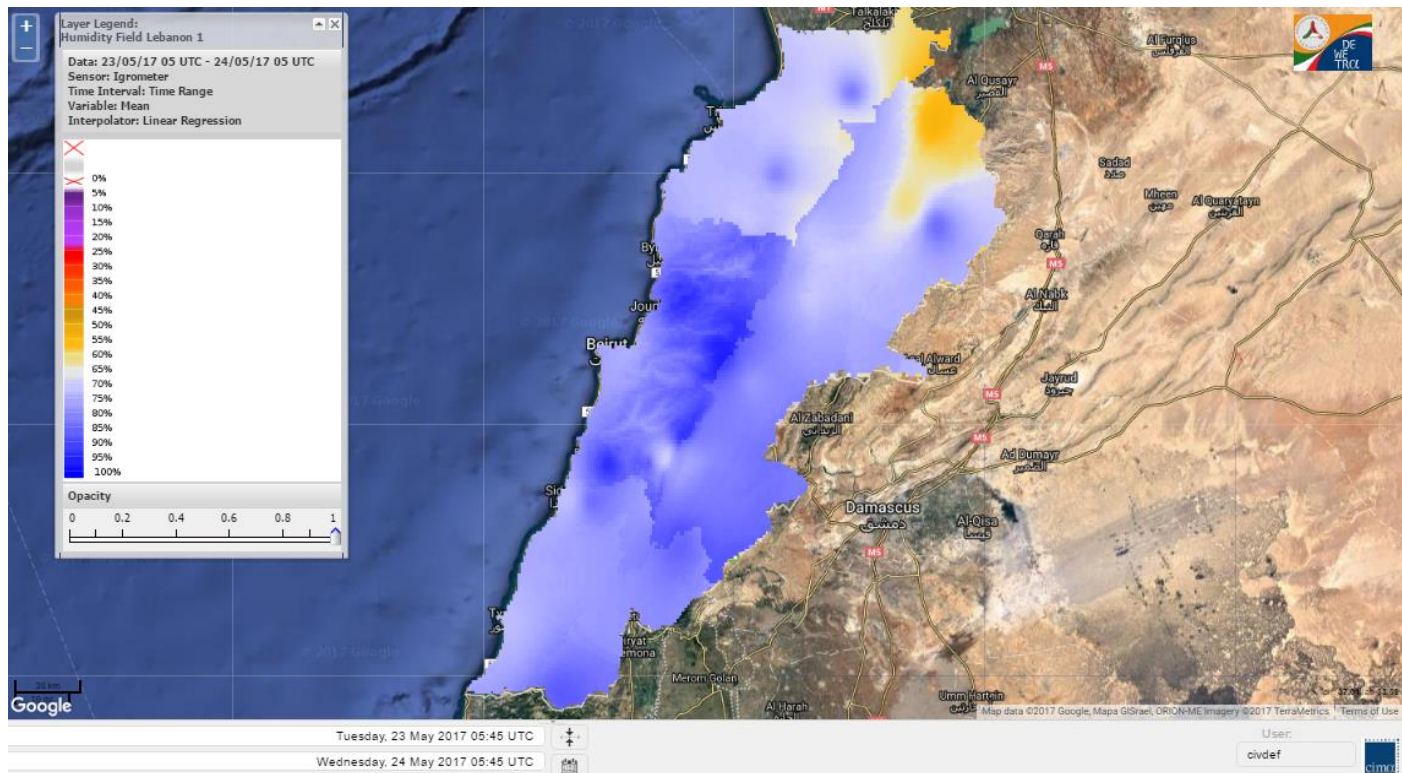

Beirut, 24 May 2017

FIRE RISK INDEX

Lebanon temperature for 24 May 2017

Lebanon humidity for 24 May 2017

Lebanon for 24 May 2017

Lebanon for 25 May 2017

Lebanon for 26 May 2017

Shouf Biosphere Reserve Forecast for 24 May 2017