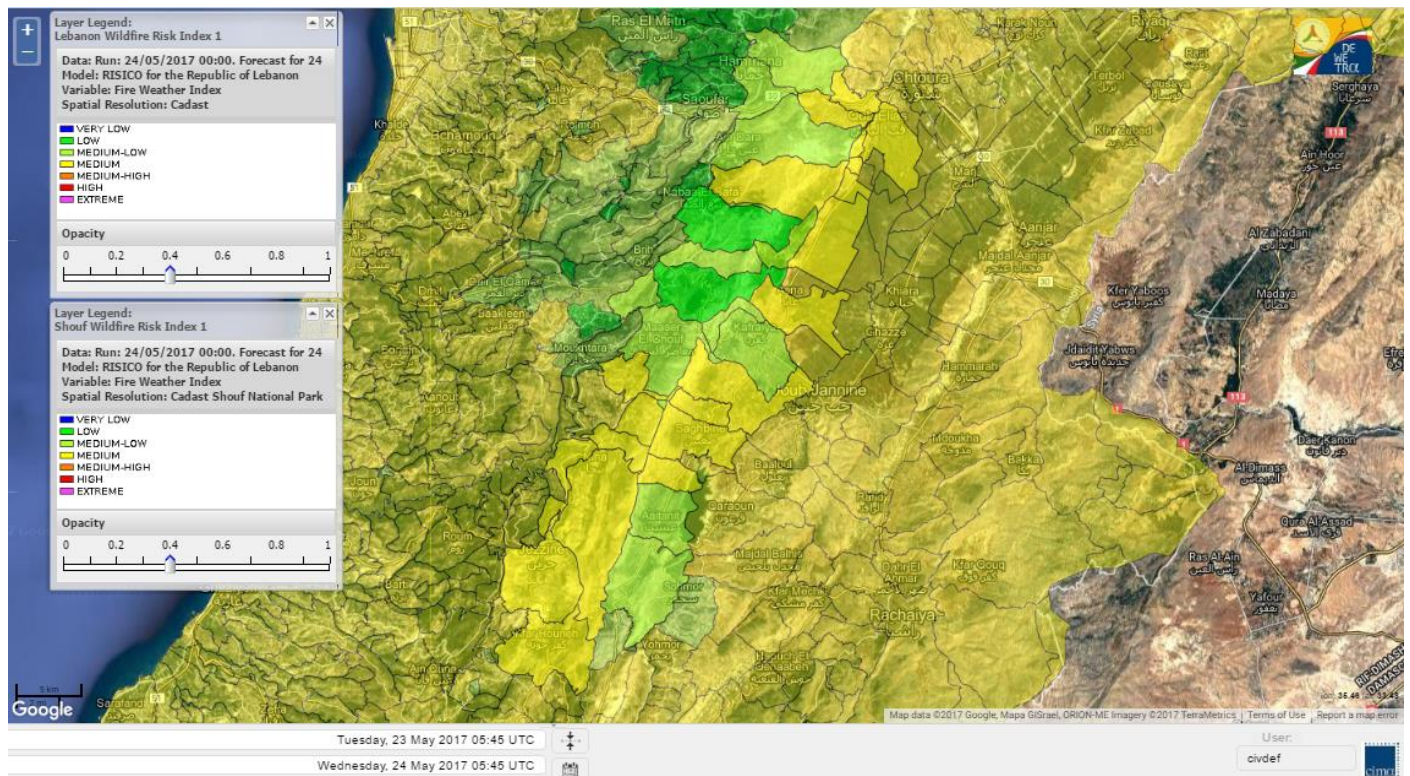

Shouf Biosphere Reserve Forecast for 24 May 2017