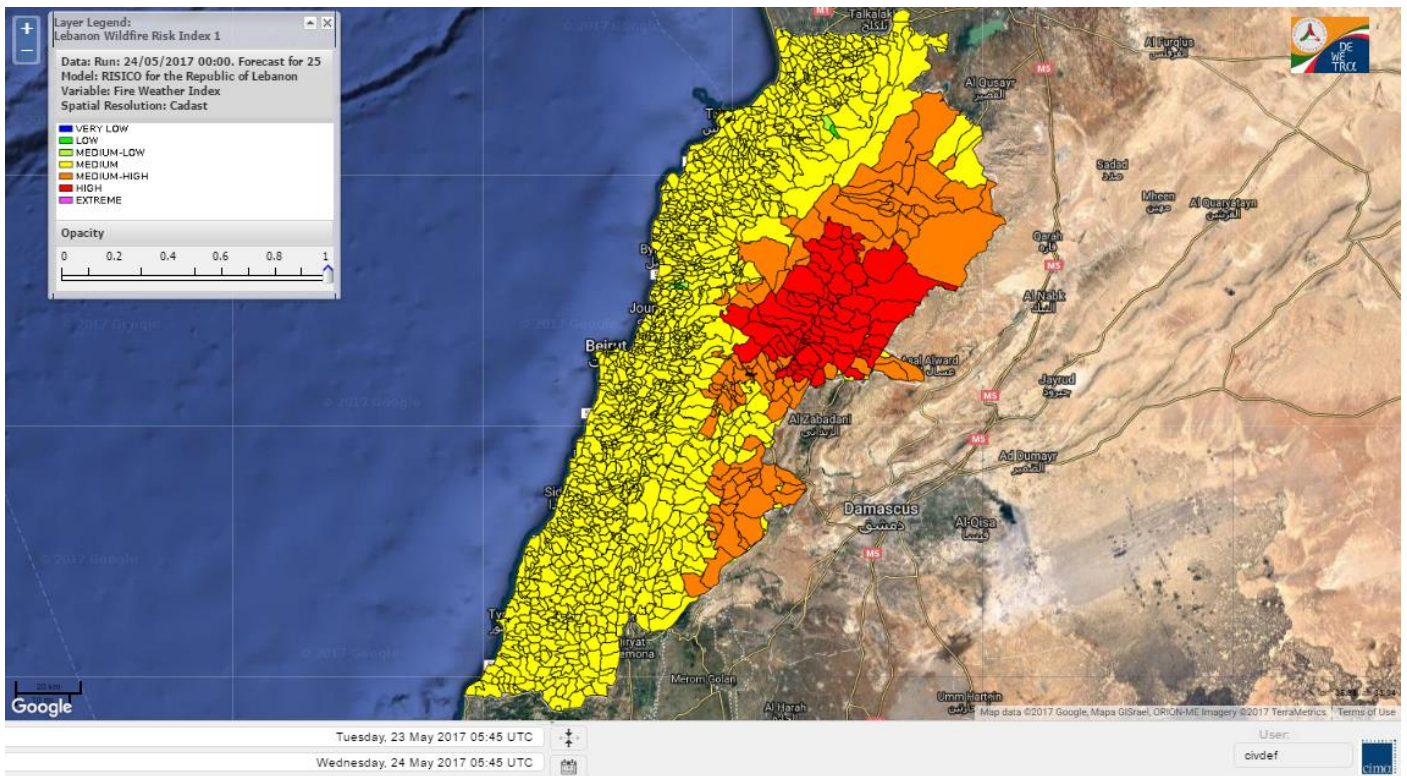

Lebanon for 25 May 2017