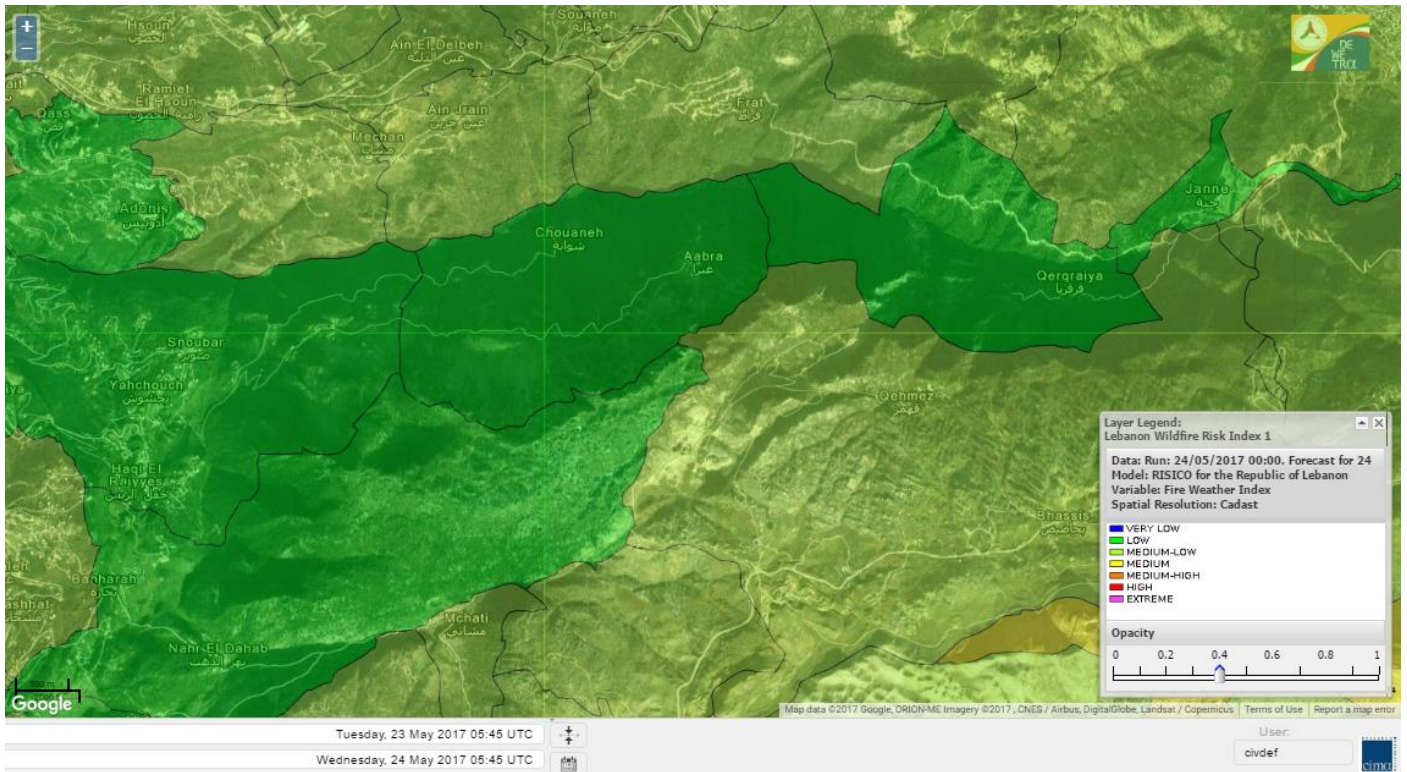

Jabal Moussa Reserve Forecast for 24 May 2017