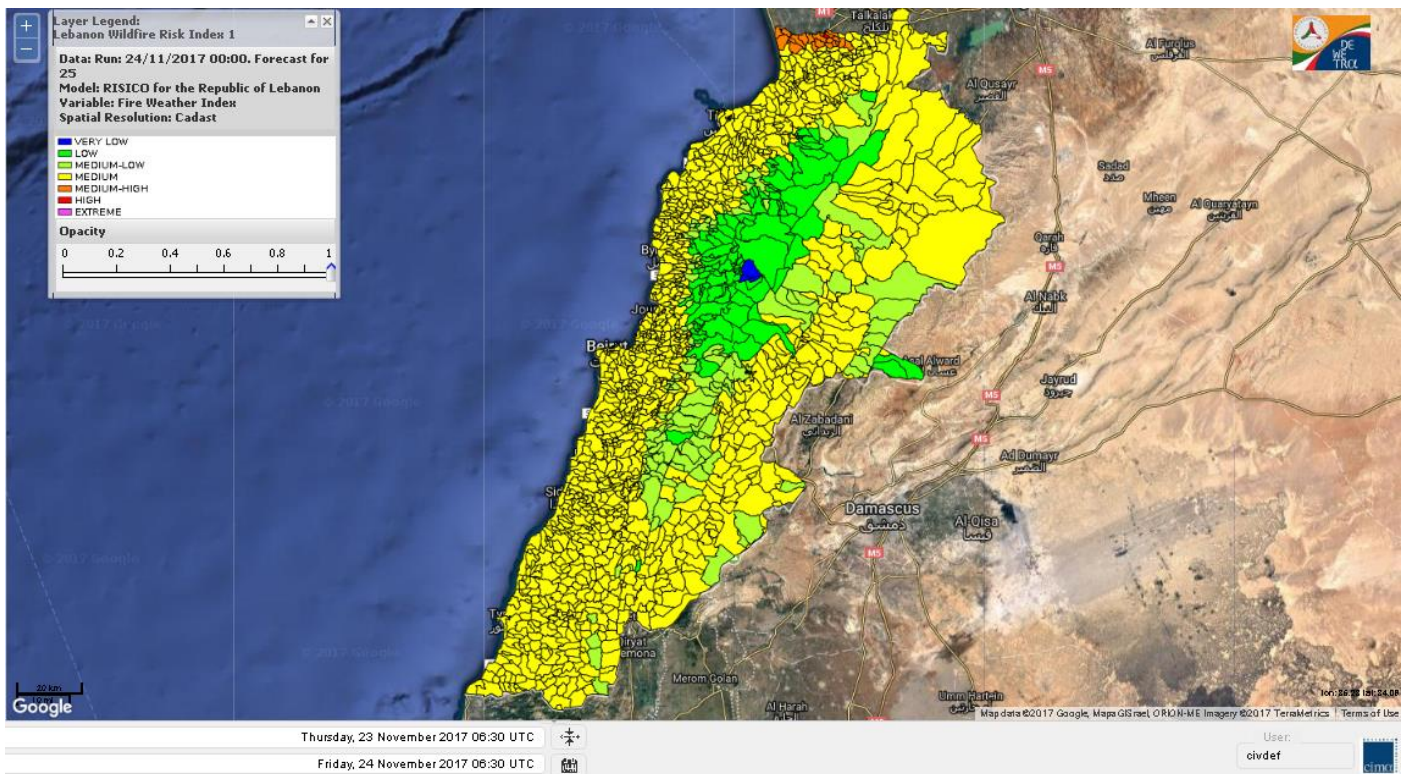

Lebanon for 25 Nov 2017