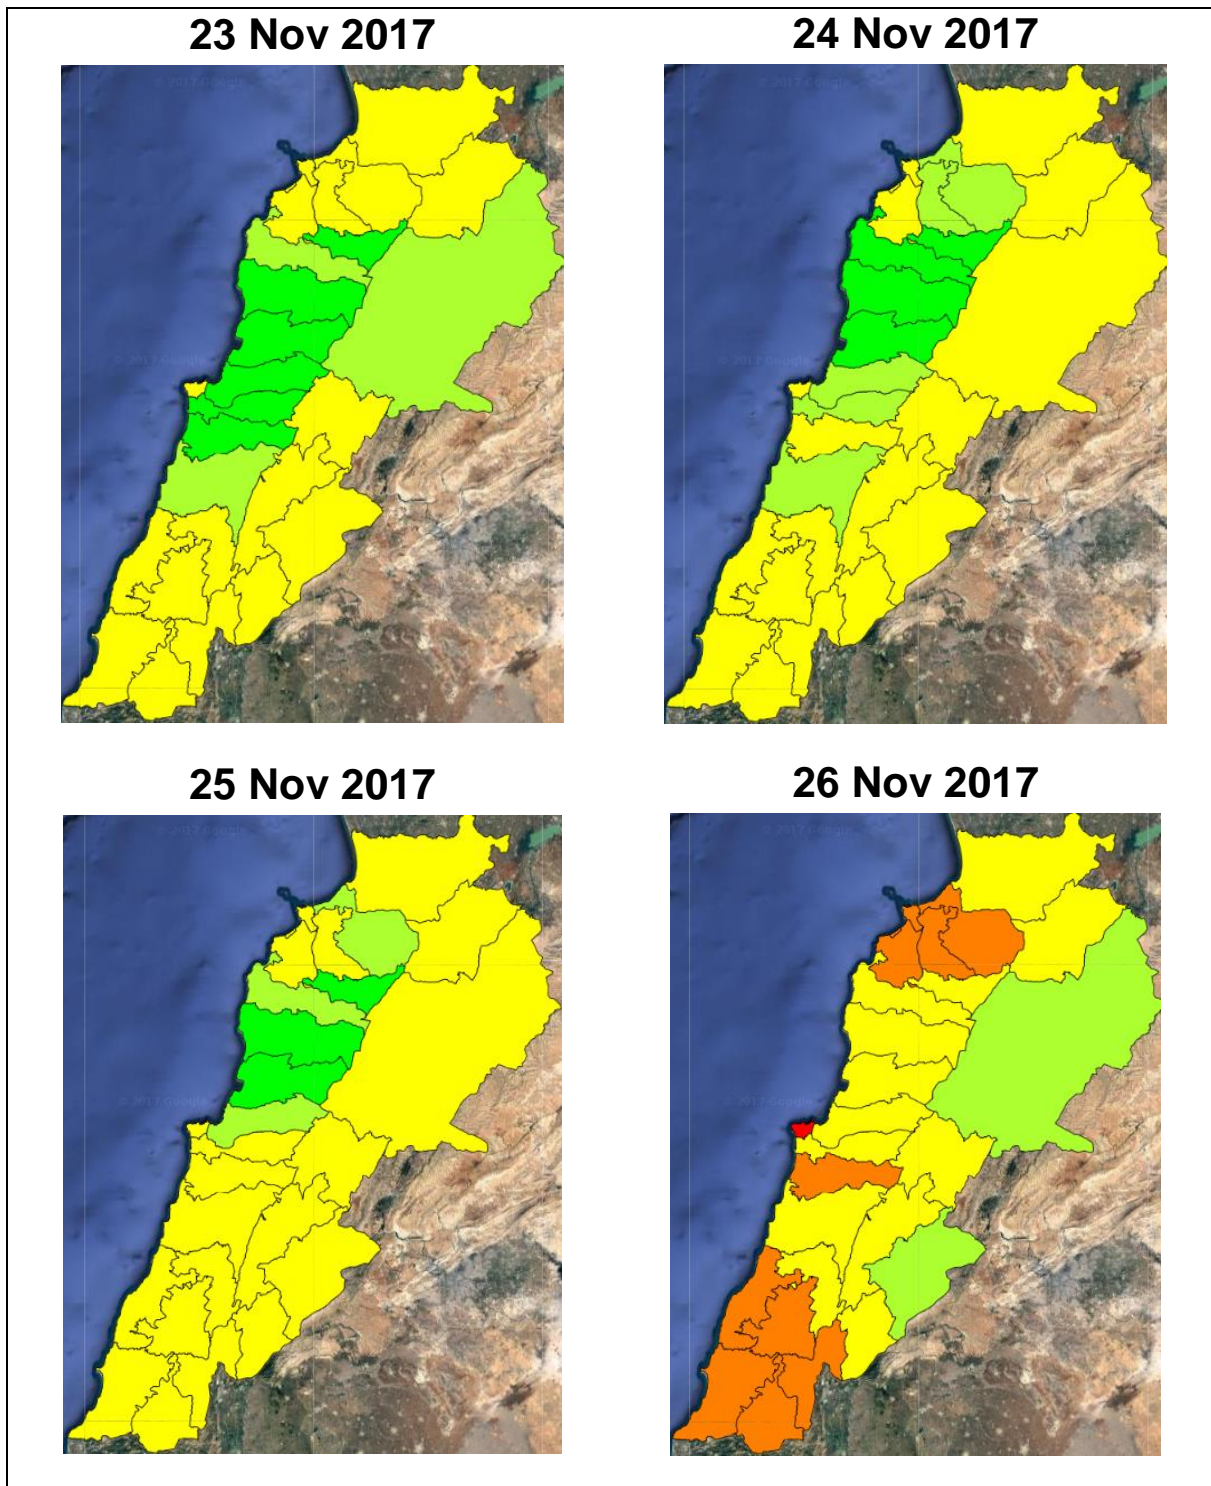

FIRE RISK INDEX

Layer Legend:
Lebanon Wildfire Risk Index 1

Data: Run: 24/11/2017 00:00. Forecast for 24
Model: RISICO for the Republic of Lebanon
Variable: Fire Weather Index
Spatial Resolution: Caza

- VERY LOW
- LOW
- MEDIUM-LOW
- MEDIUM
- MEDIUM-HIGH
- HIGH
- EXTREME