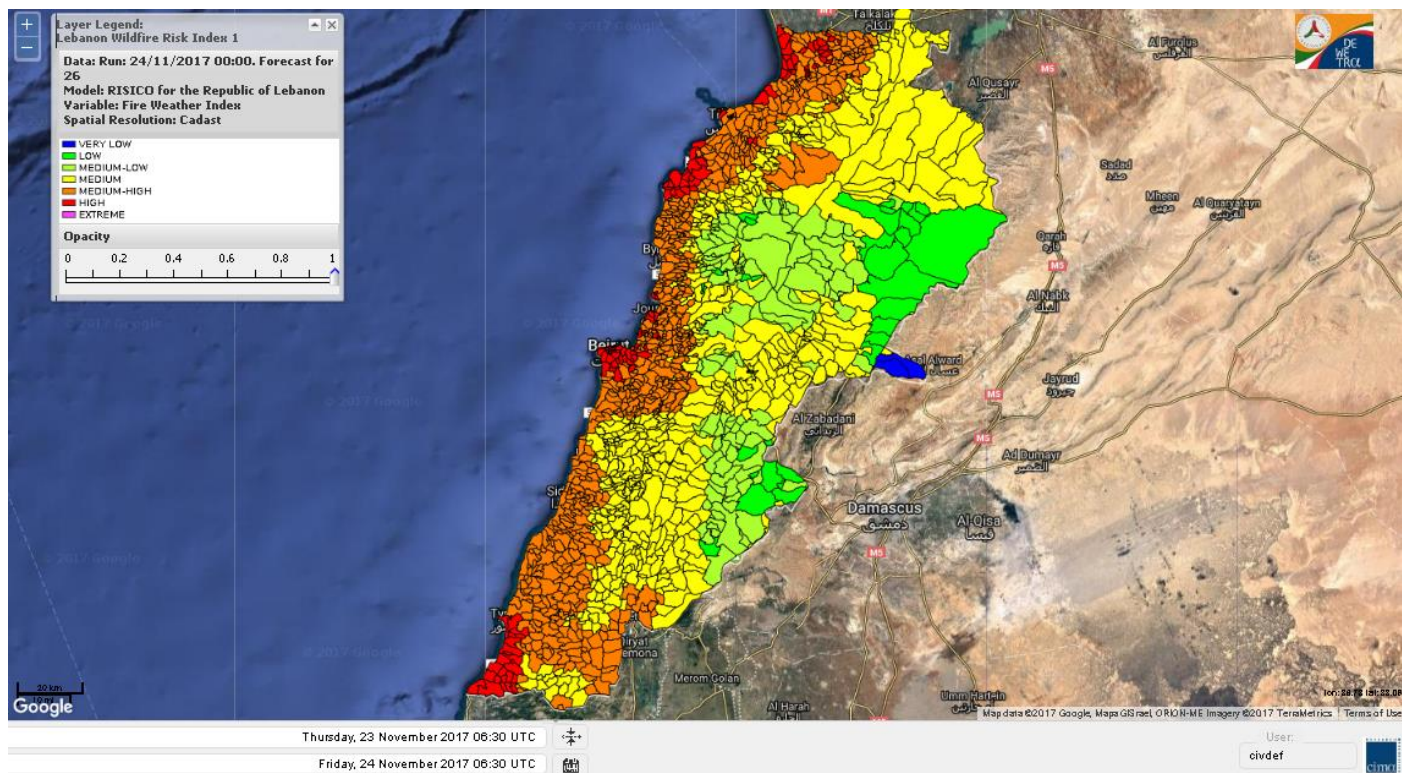

Lebanon for 26 Nov 2017