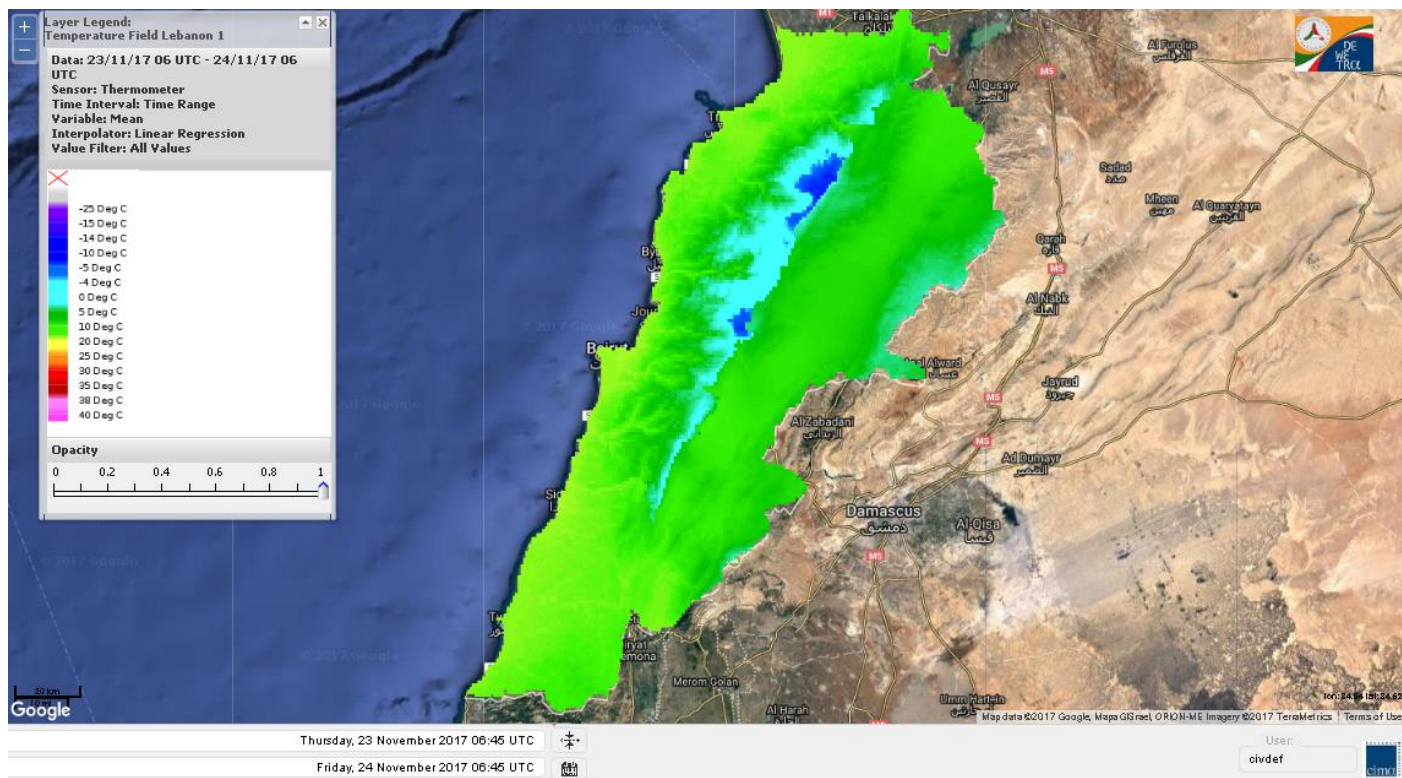

Lebanon temperature for Lebanon for 24 Nov 2017