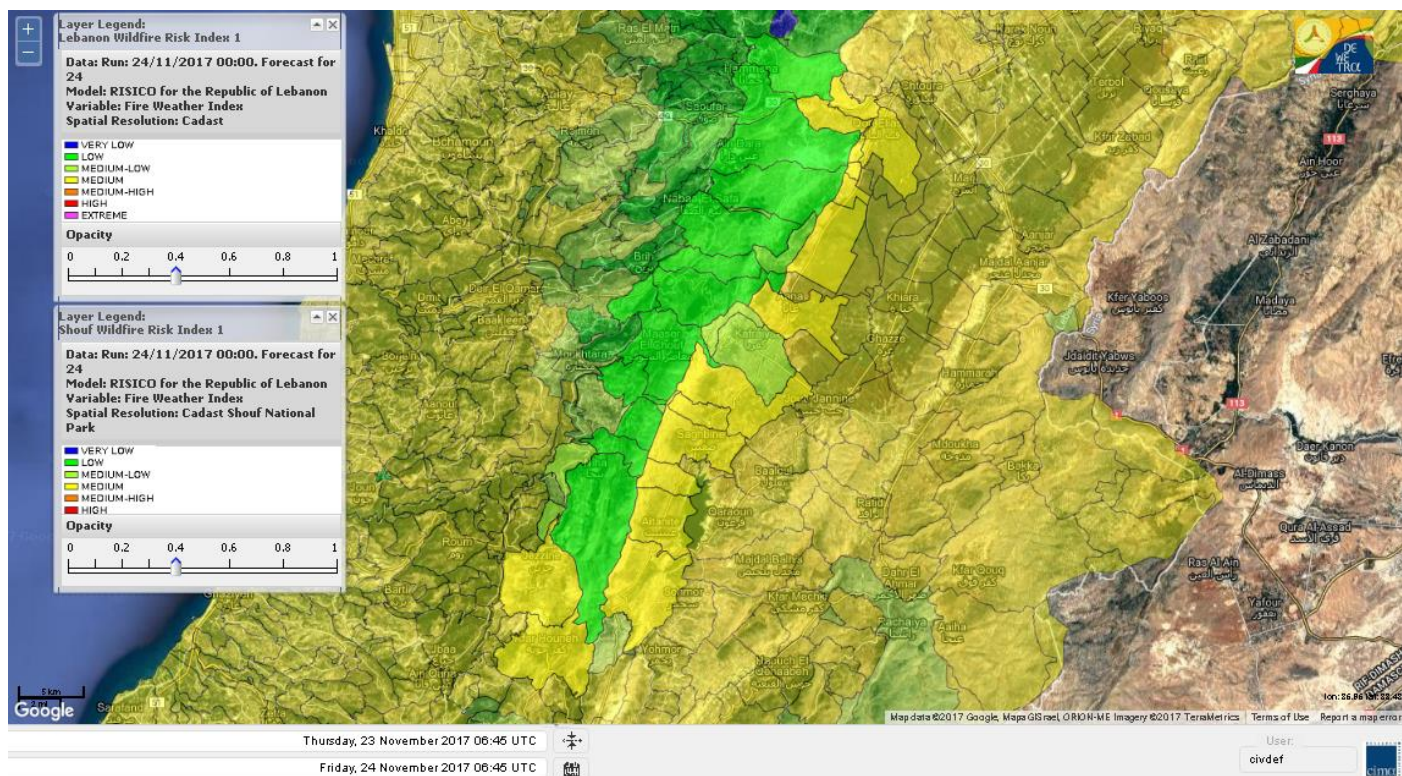

Shouf Biosphere Reserve Forecast for 24 Nov 2017