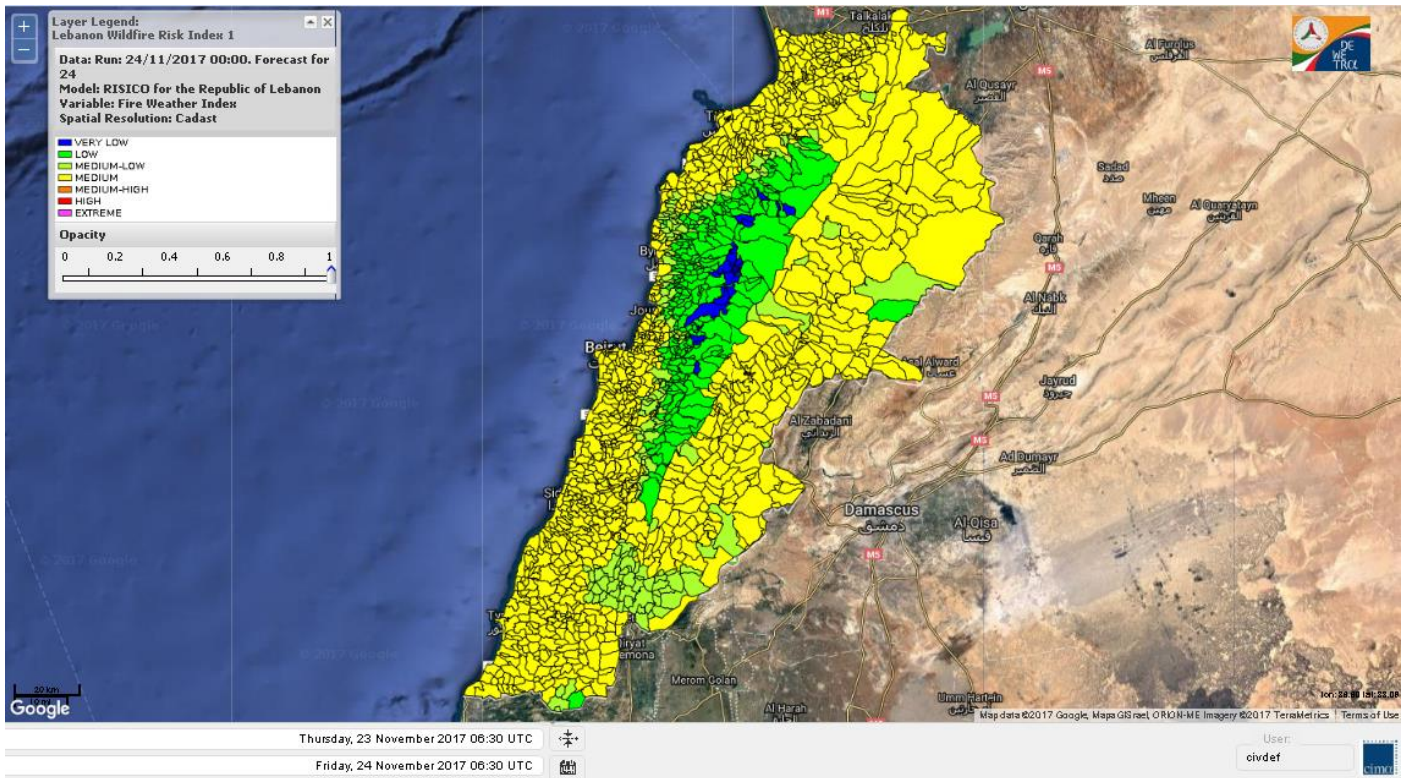

Lebanon for 24 Nov 2017