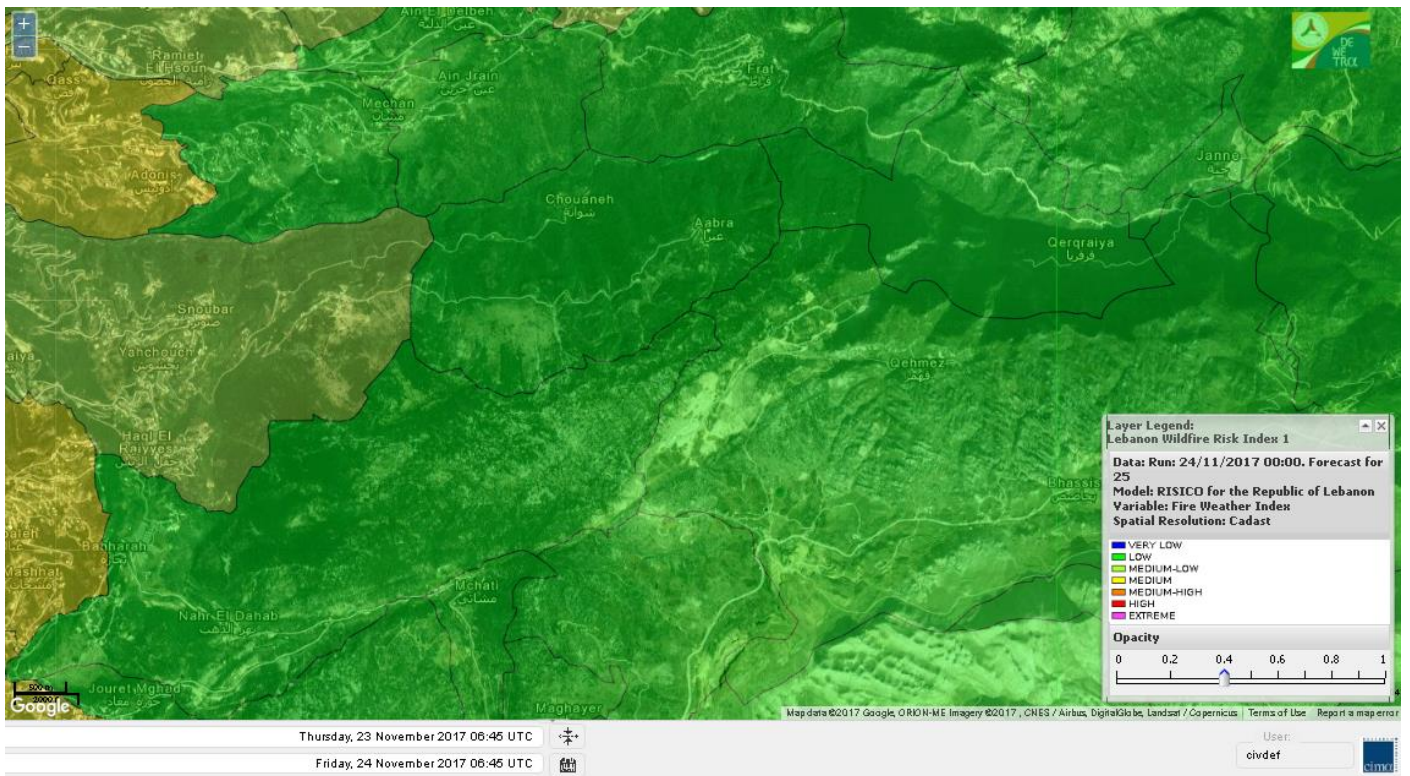

Jabal Moussa Reserve Forecast for 25 Nov 2017