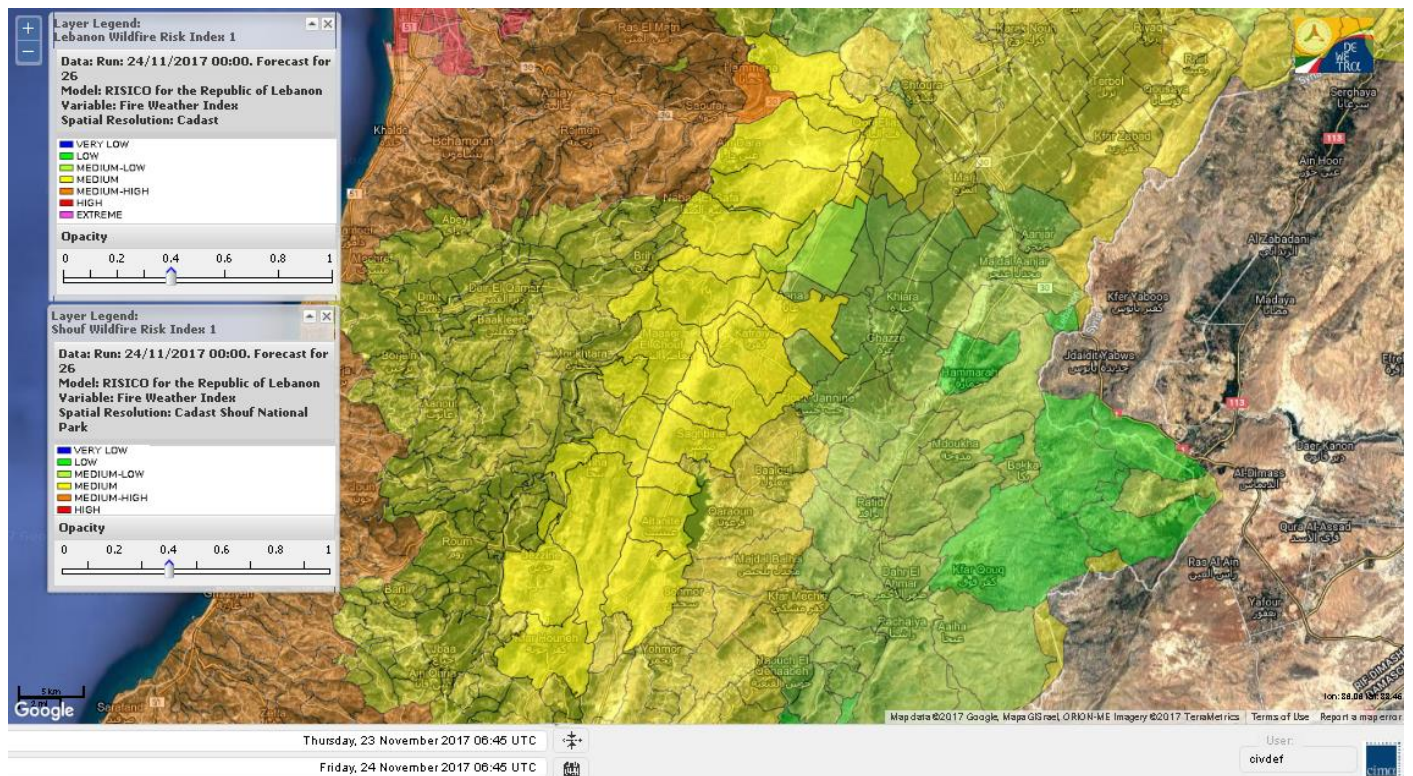

Lebanon for 26 Nov 2017

Shouf Biosphere Reserve Forecast for 24 Nov 2017

Shouf Biosphere Reserve Forecast for 25 Nov 2017

Shouf Biosphere Reserve Forecast for 26 Nov 2017

Jabal Moussa Reserve Forecast for 24 Nov 2017