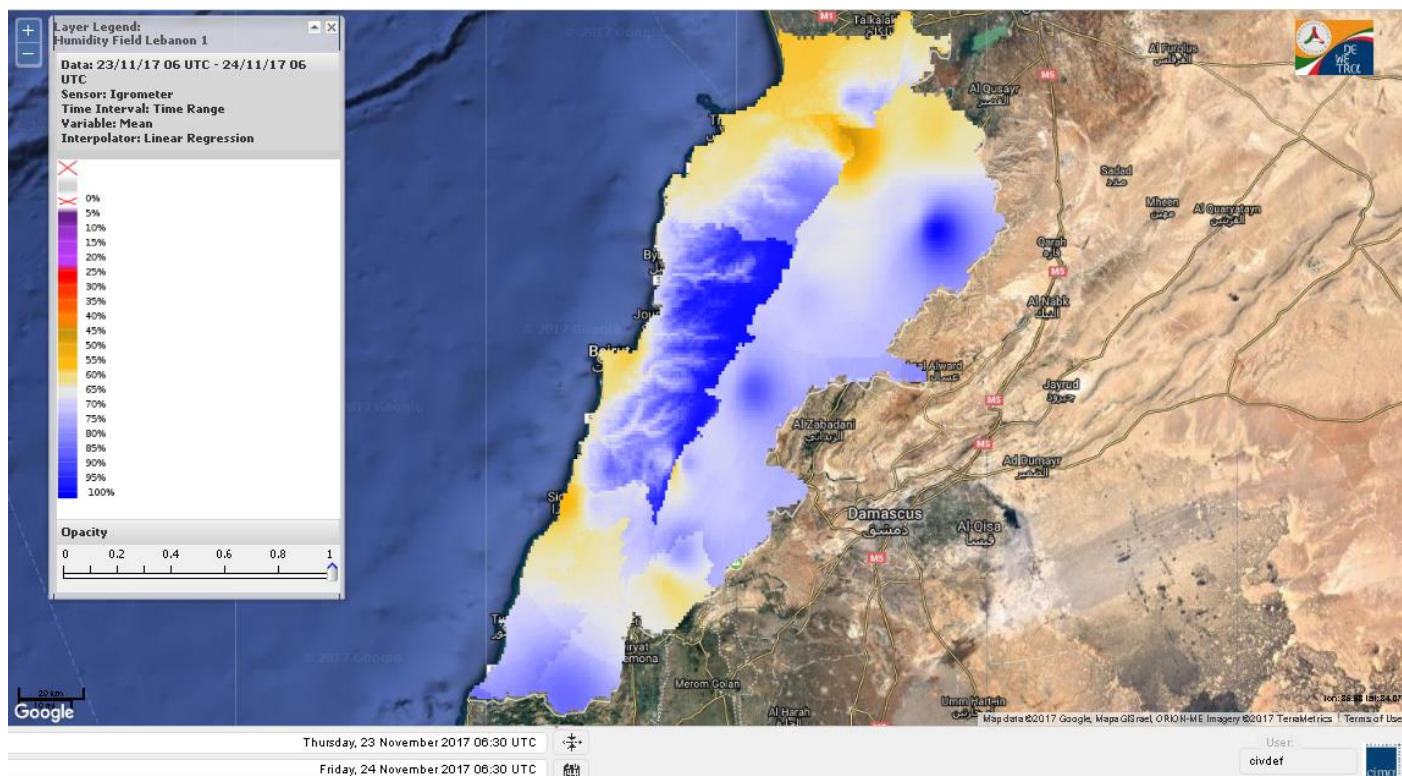

Lebanon humidity for Lebanon for 24 Nov 2017