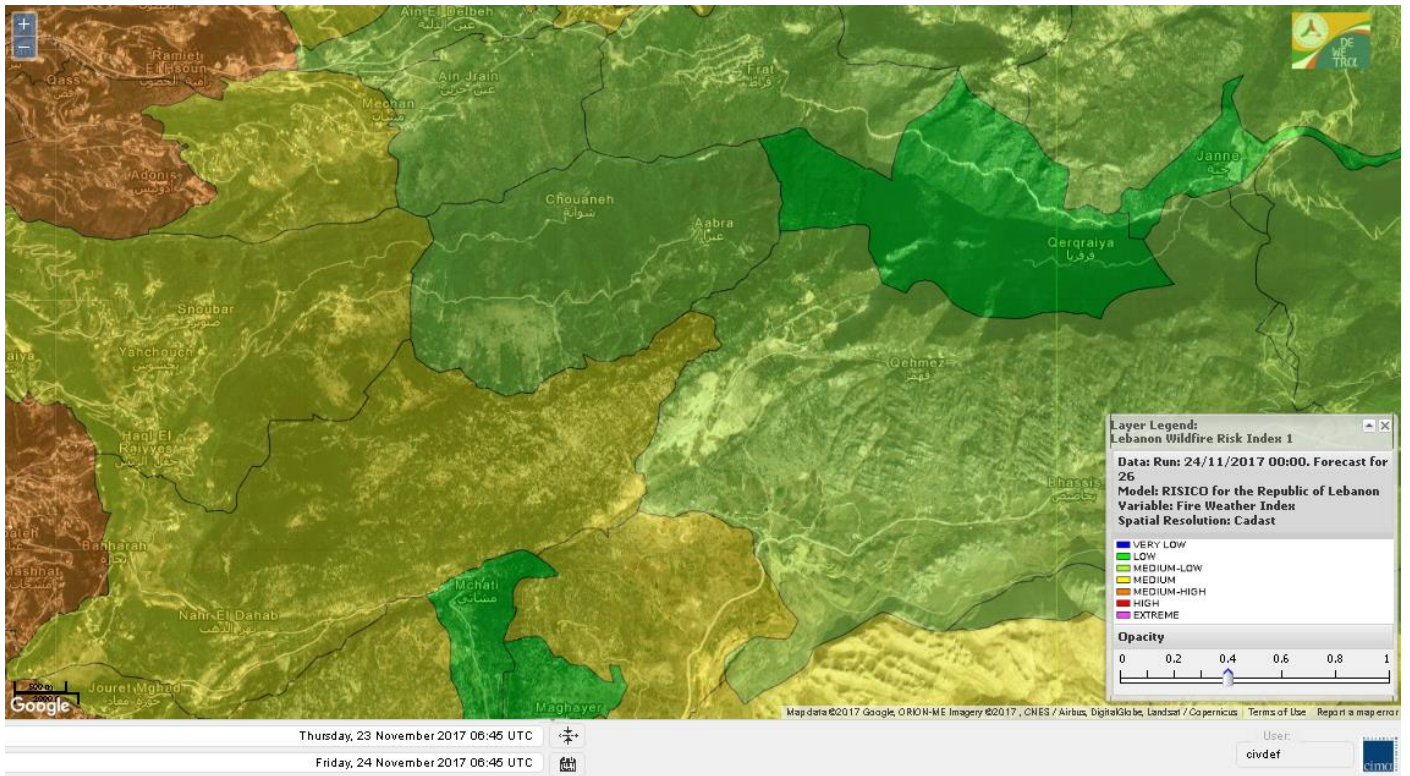

Jabal Moussa Reserve Forecast for 26 Nov 2017