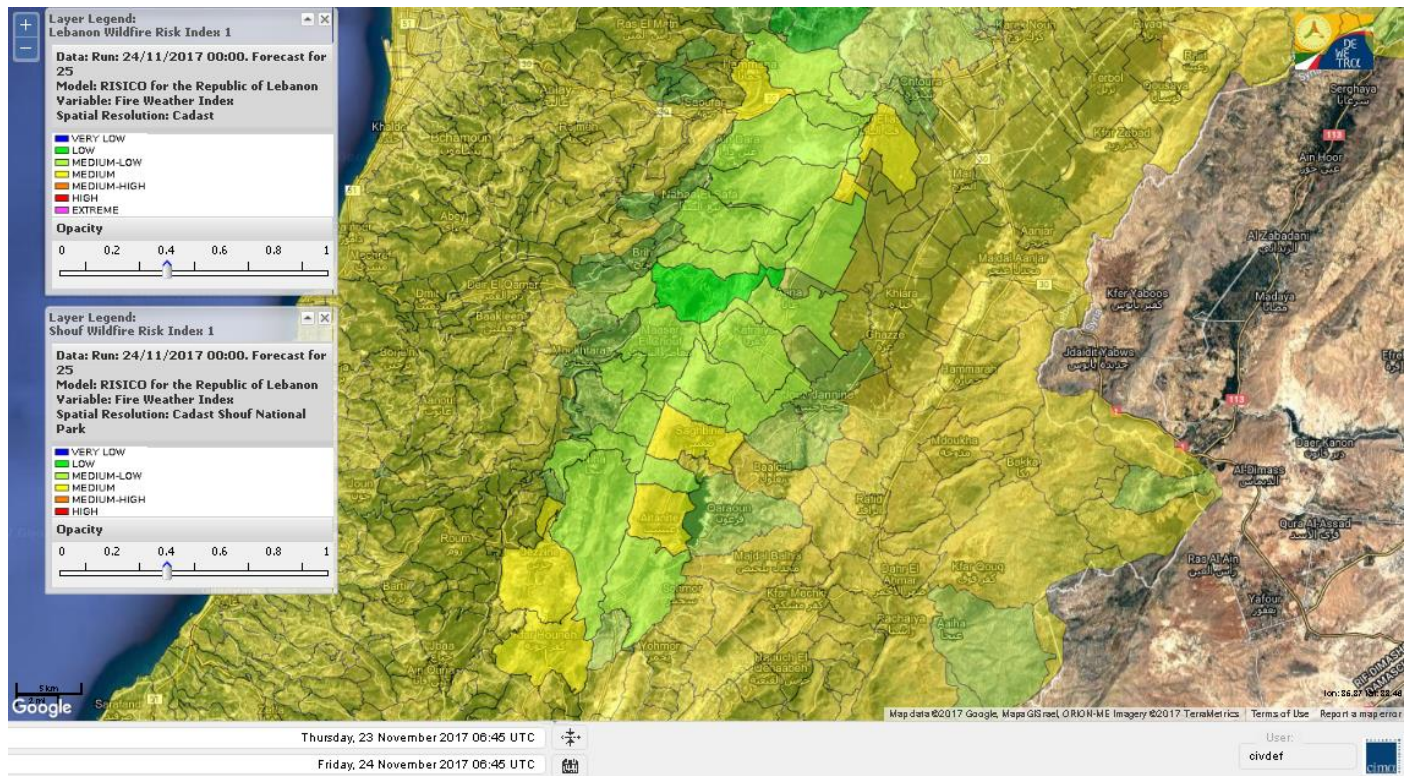

Shouf Biosphere Reserve Forecast for 25 Nov 2017