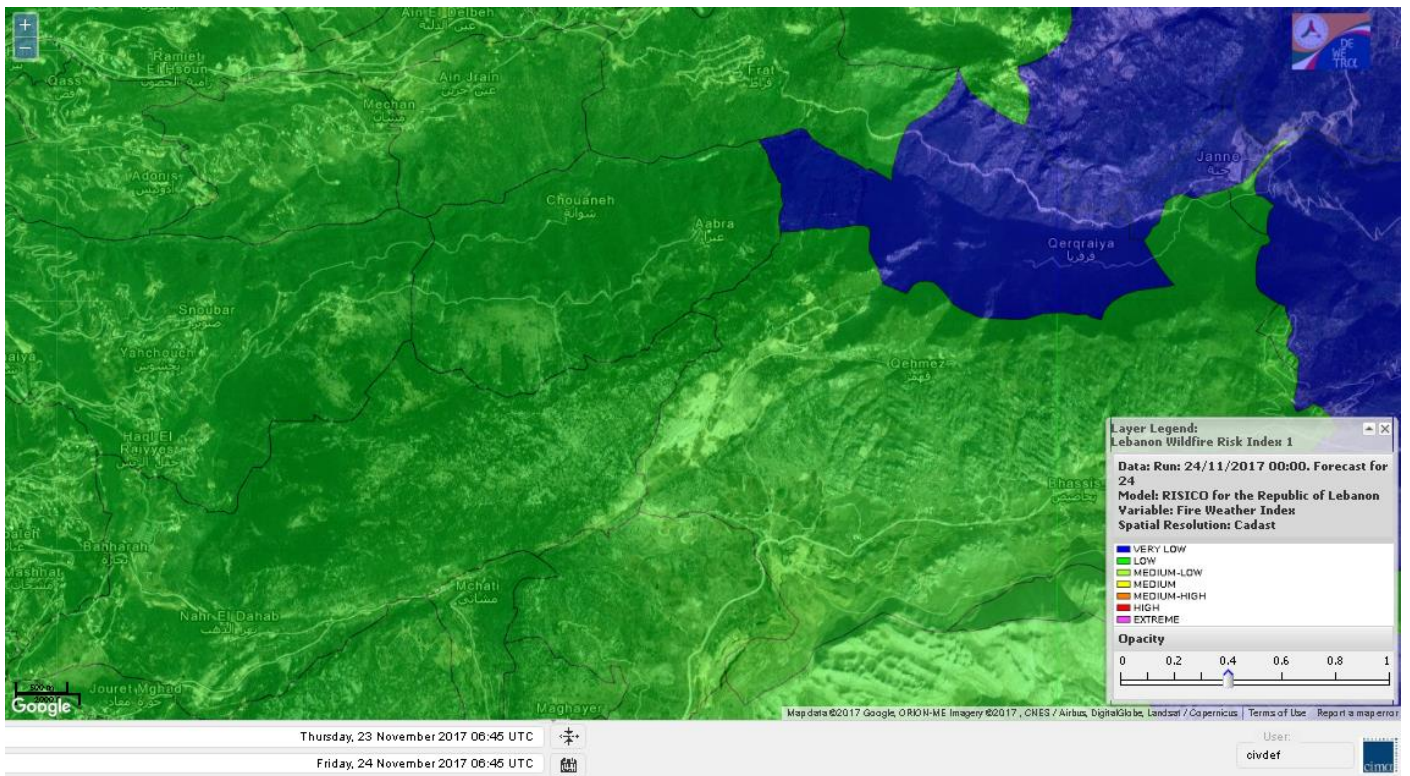

Lebanon for 26 Nov 2017

Shouf Biosphere Reserve Forecast for 24 Nov 2017

Shouf Biosphere Reserve Forecast for 25 Nov 2017

Shouf Biosphere Reserve Forecast for 26 Nov 2017

Jabal Moussa Reserve Forecast for 24 Nov 2017