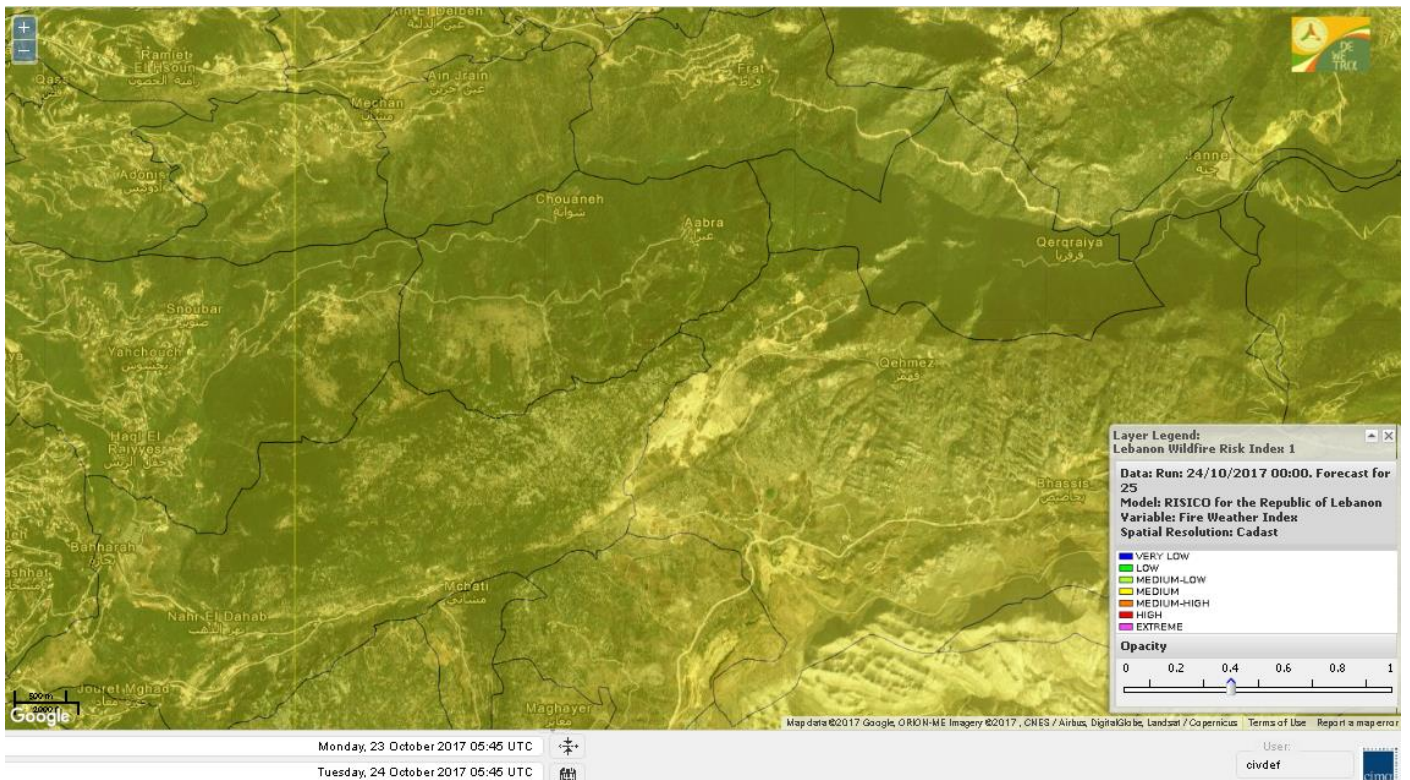

Jabal Moussa Reserve Forecast for 25 Oct 2017