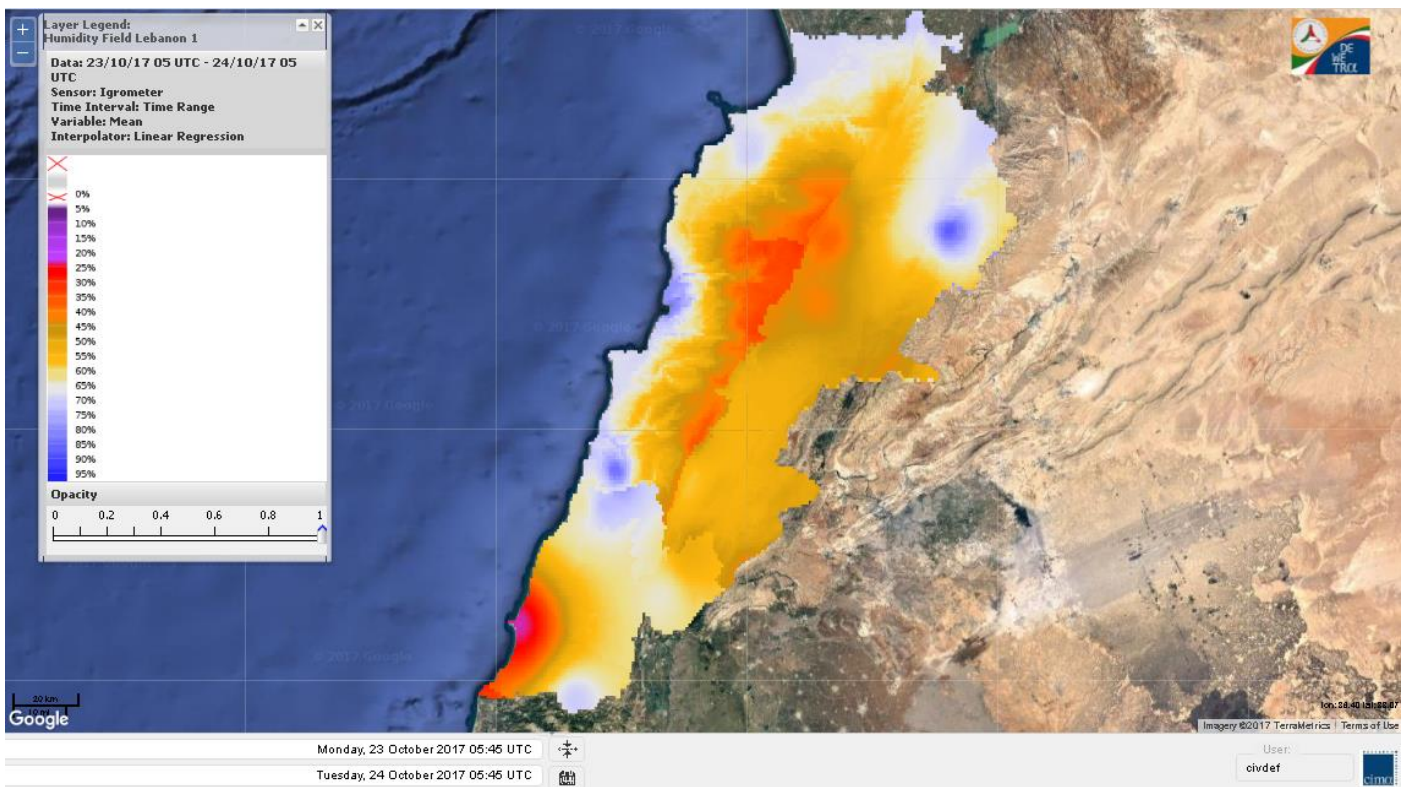

Lebanon humidity for 24 Oct 2017