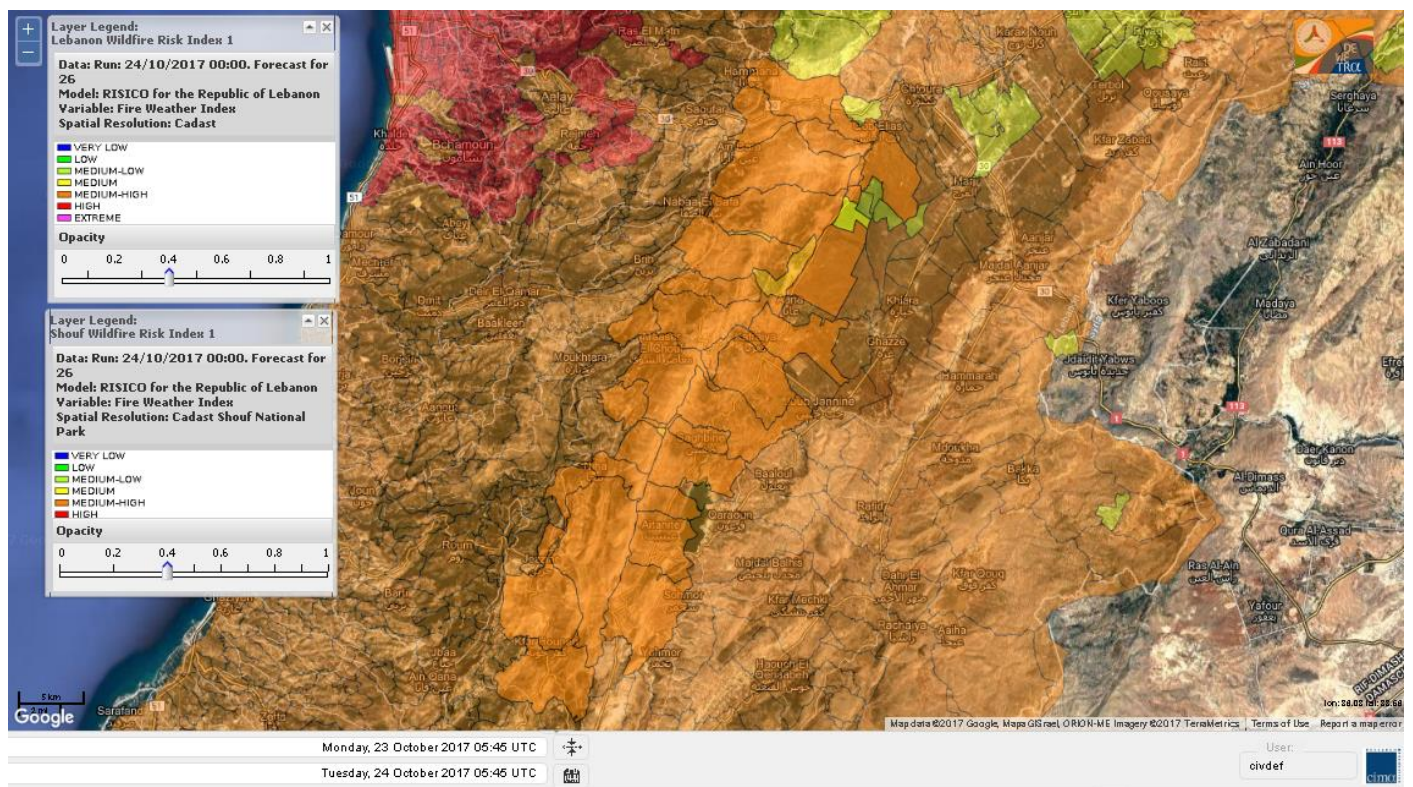

Shouf Biosphere Reserve Forecast for 26 Oct 2017