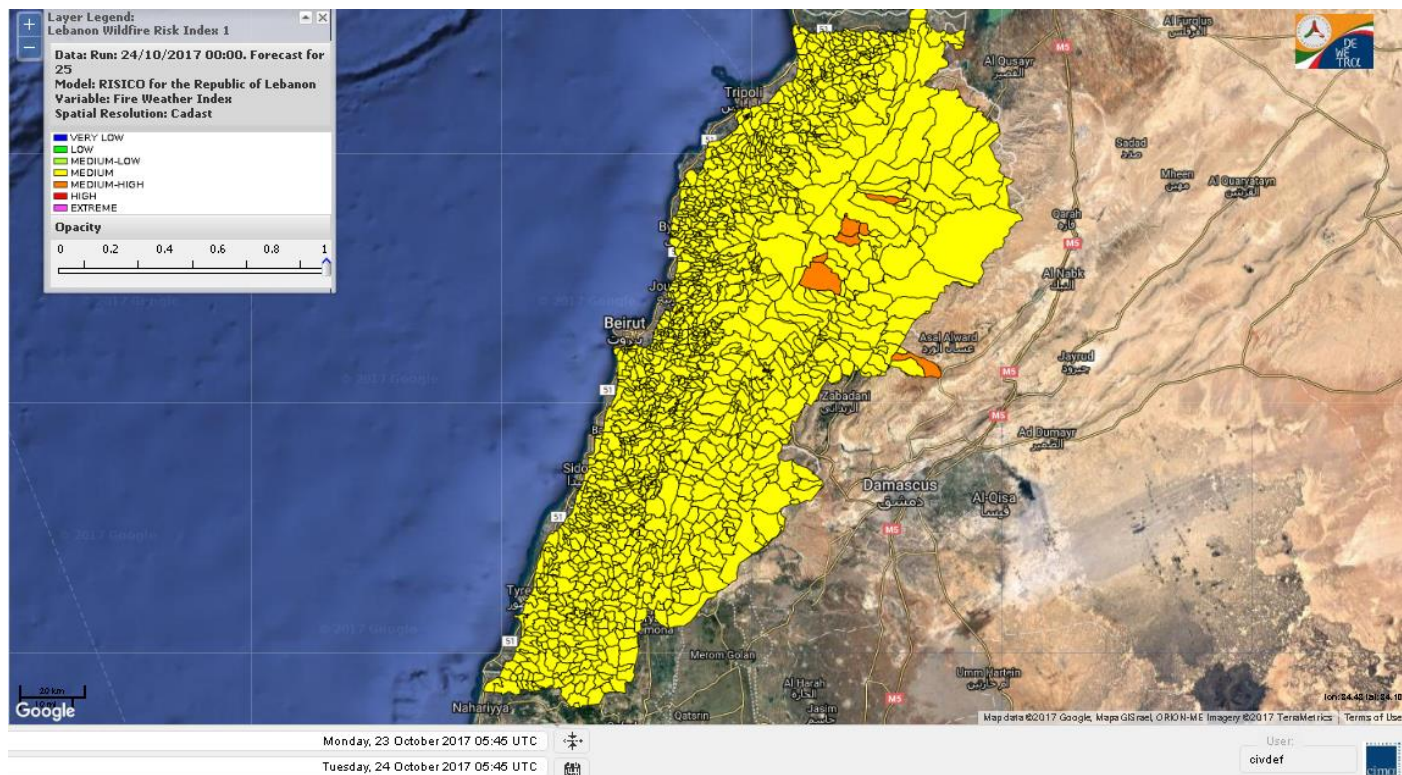

Lebanon for 25 Oct 2017