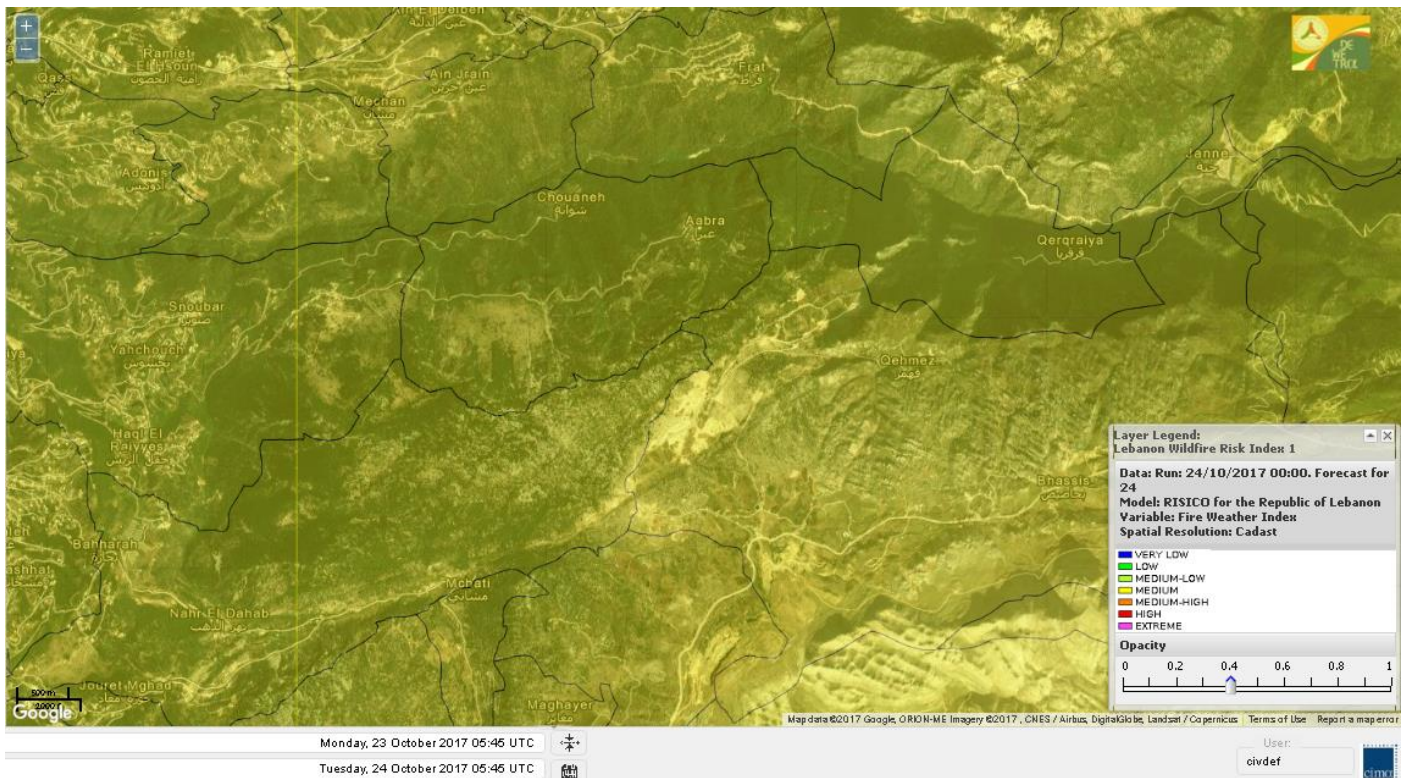

Jabal Moussa Reserve Forecast for 24 Oct 2017