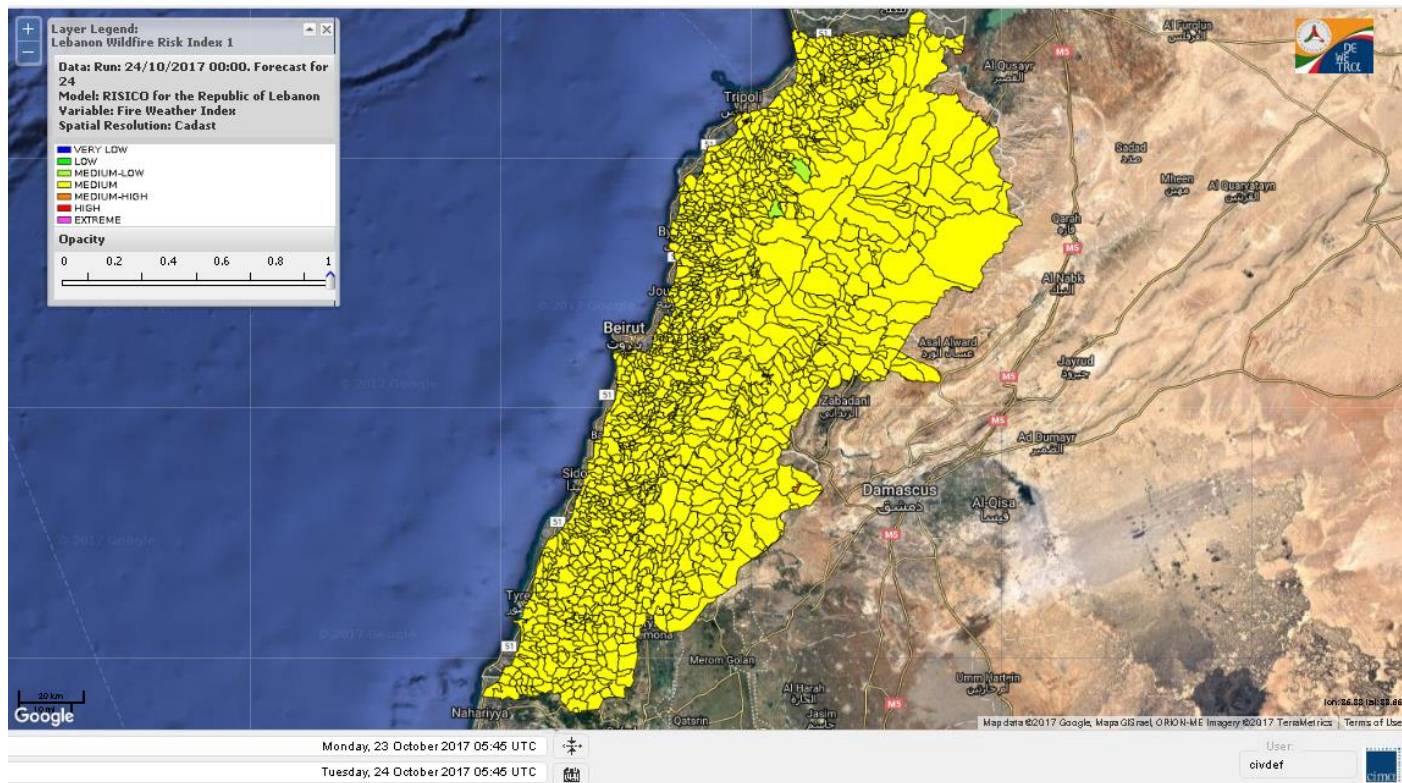

Lebanon for 24 Oct 2017