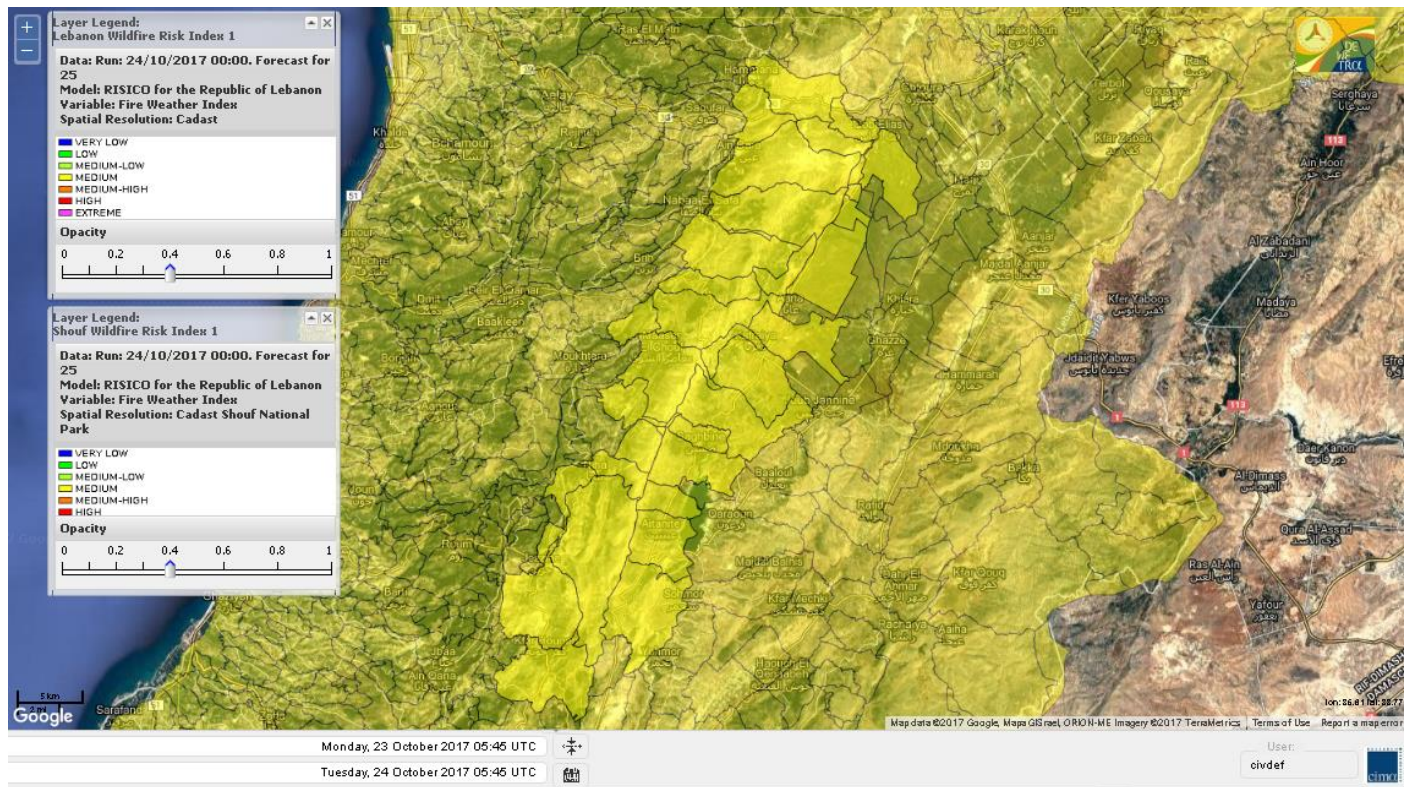

Shouf Biosphere Reserve Forecast for 25 Oct 2017