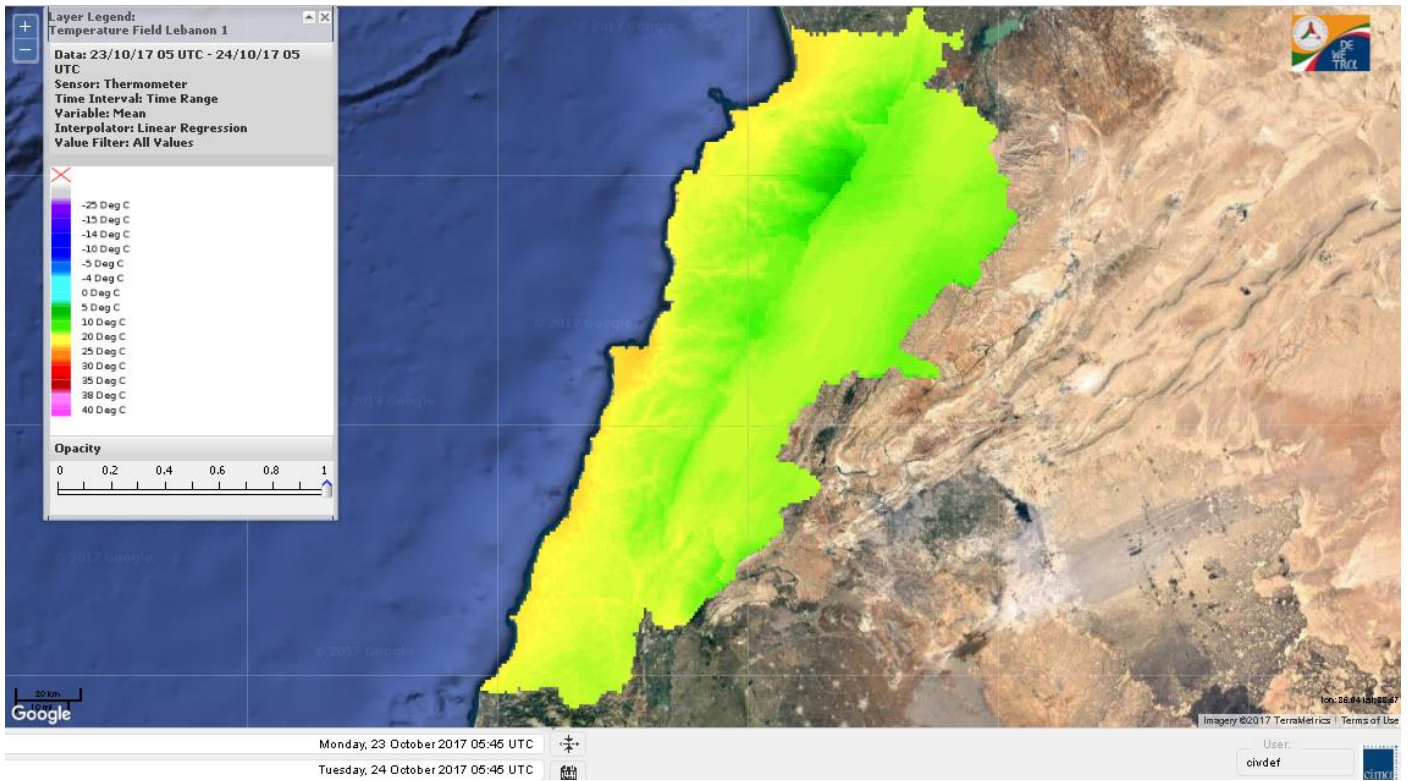

Lebanon temperature for 24 Oct 2017