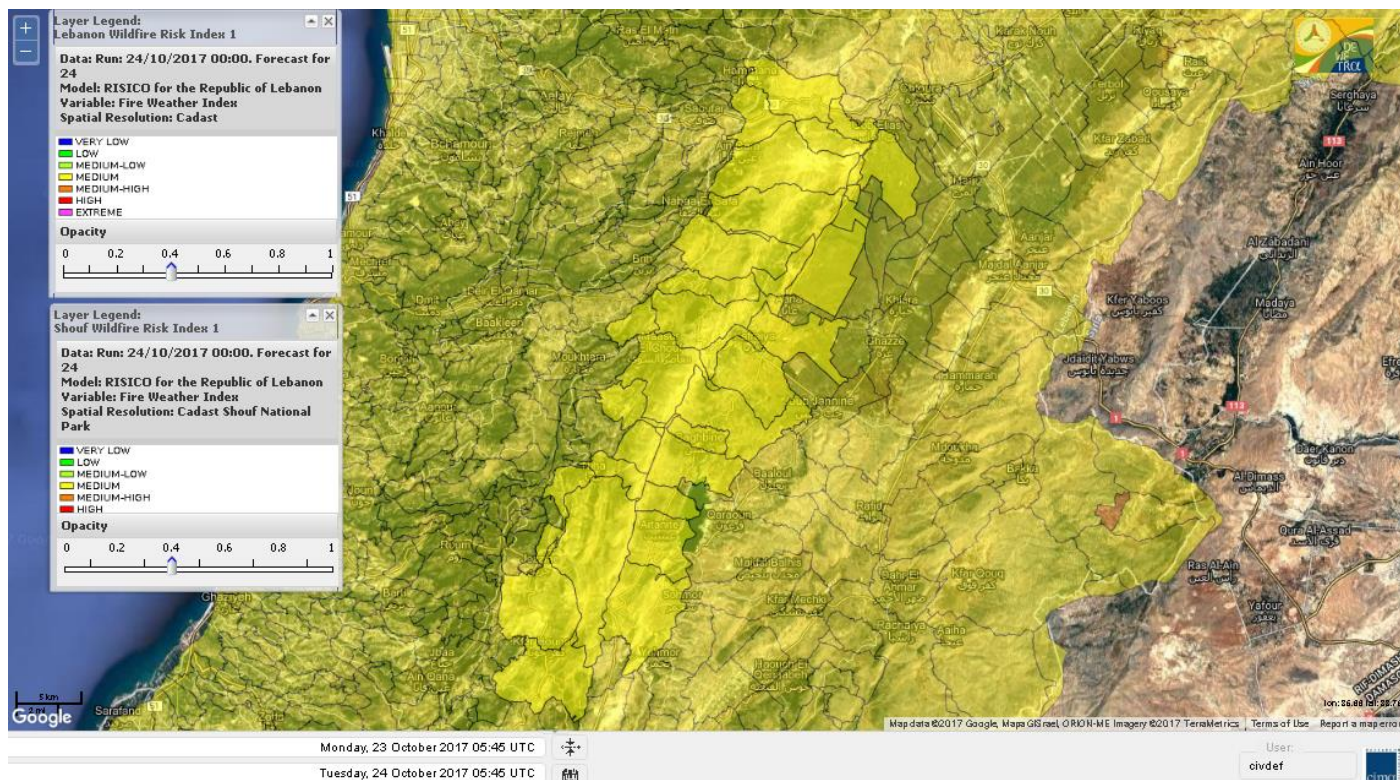

Shouf Biosphere Reserve Forecast for 24 Oct 2017