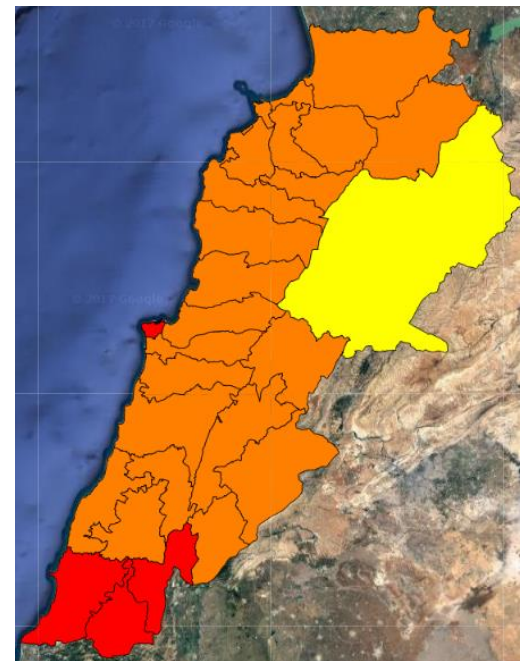

Beirut, 24 October 2017

FIRE RISK INDEX

23 Oct 2017

24 Oct 2017

25 Oct 2017

26 Oct 2017

Layer Legend:
Lebanon Wildfire Risk Index 1

Data: Run: 24/10/2017 00:00. Forecast for 24
Model: RISICO for the Republic of Lebanon
Variable: Fire Weather Index
Spatial Resolution: Caza