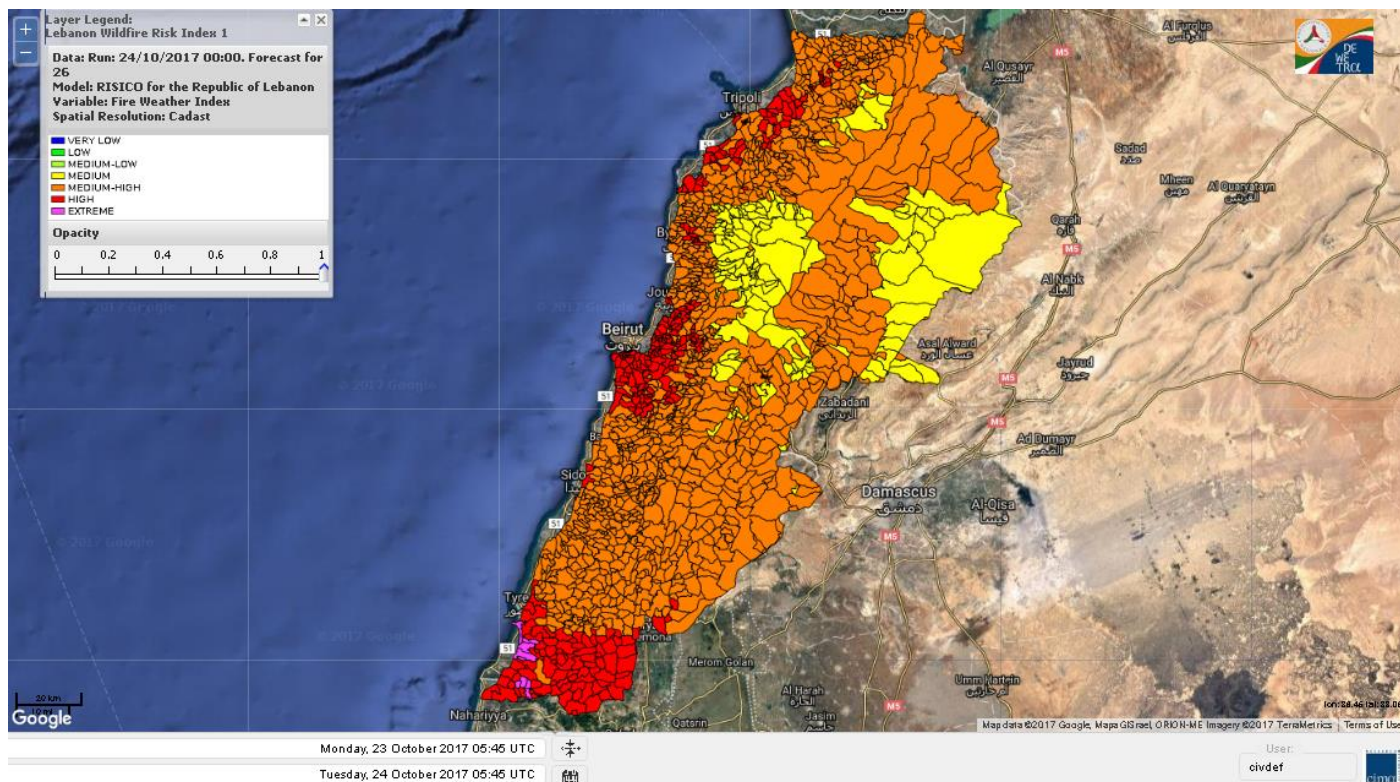

Lebanon for 26 Oct 2017