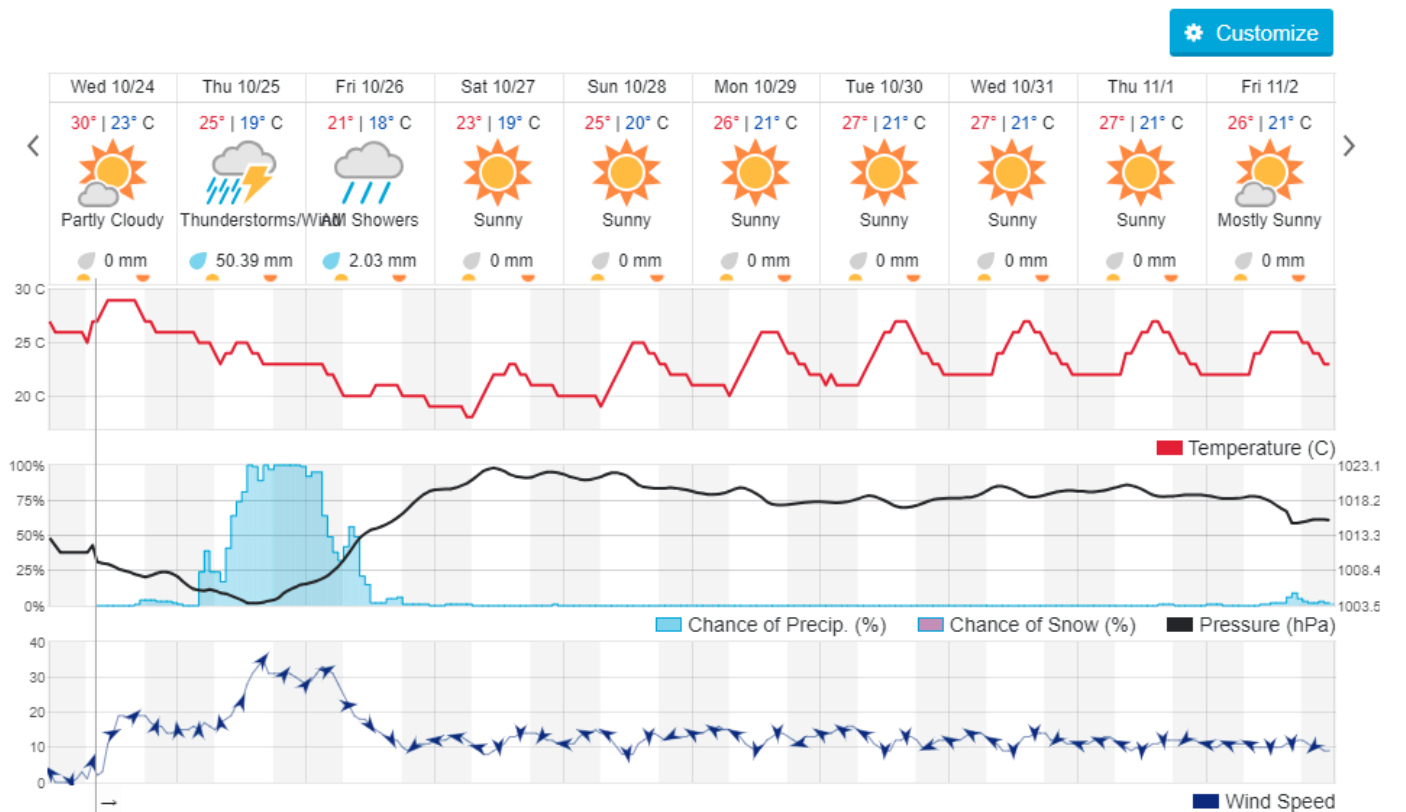

Beirut, Lebanon

27° ACHRAFIEH, RIZK STATION | REPORT | CHANGE

TODAY   HOURLY   **10-DAY**   CALENDAR   HISTORY   WUNDERMAP