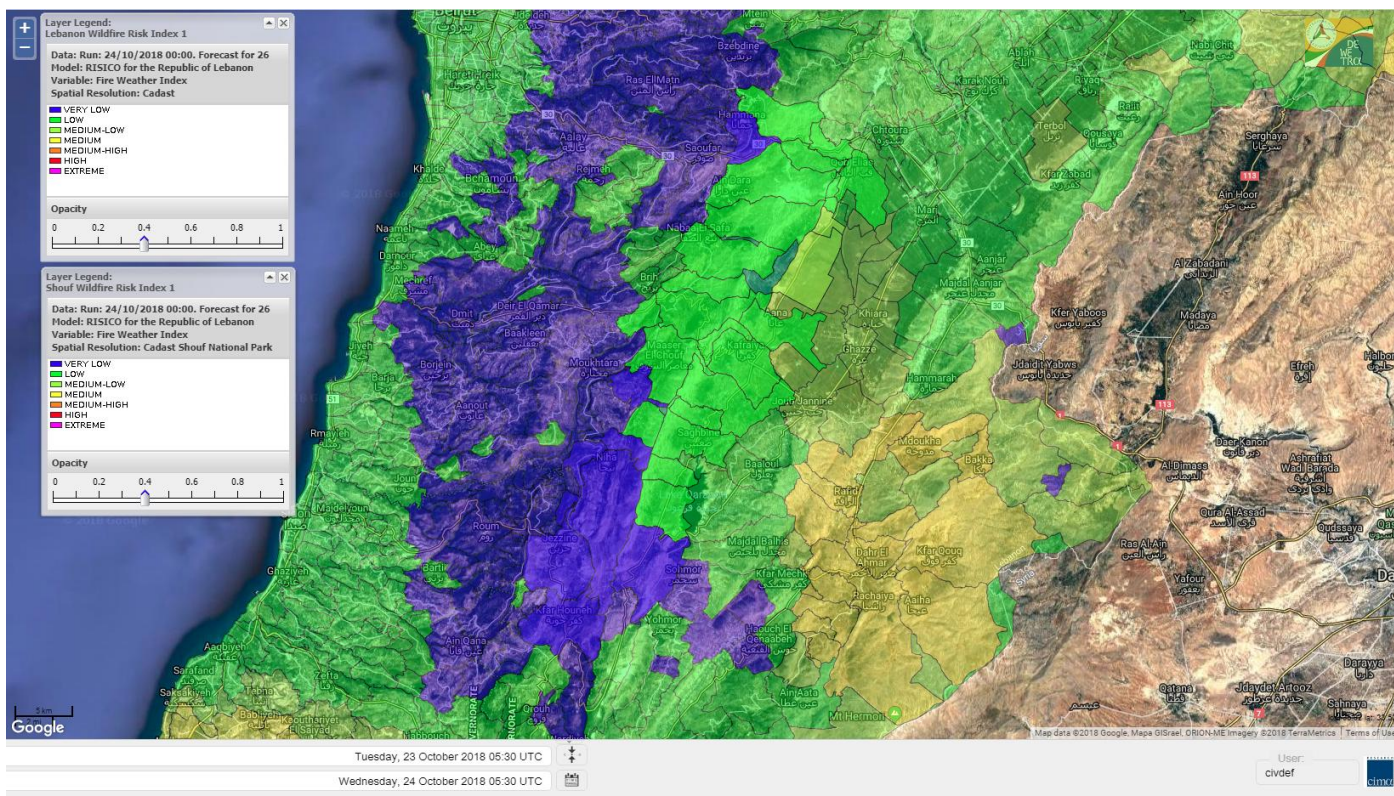

Shouf Biosphere Reserve Forecast for 26 OCT 2018