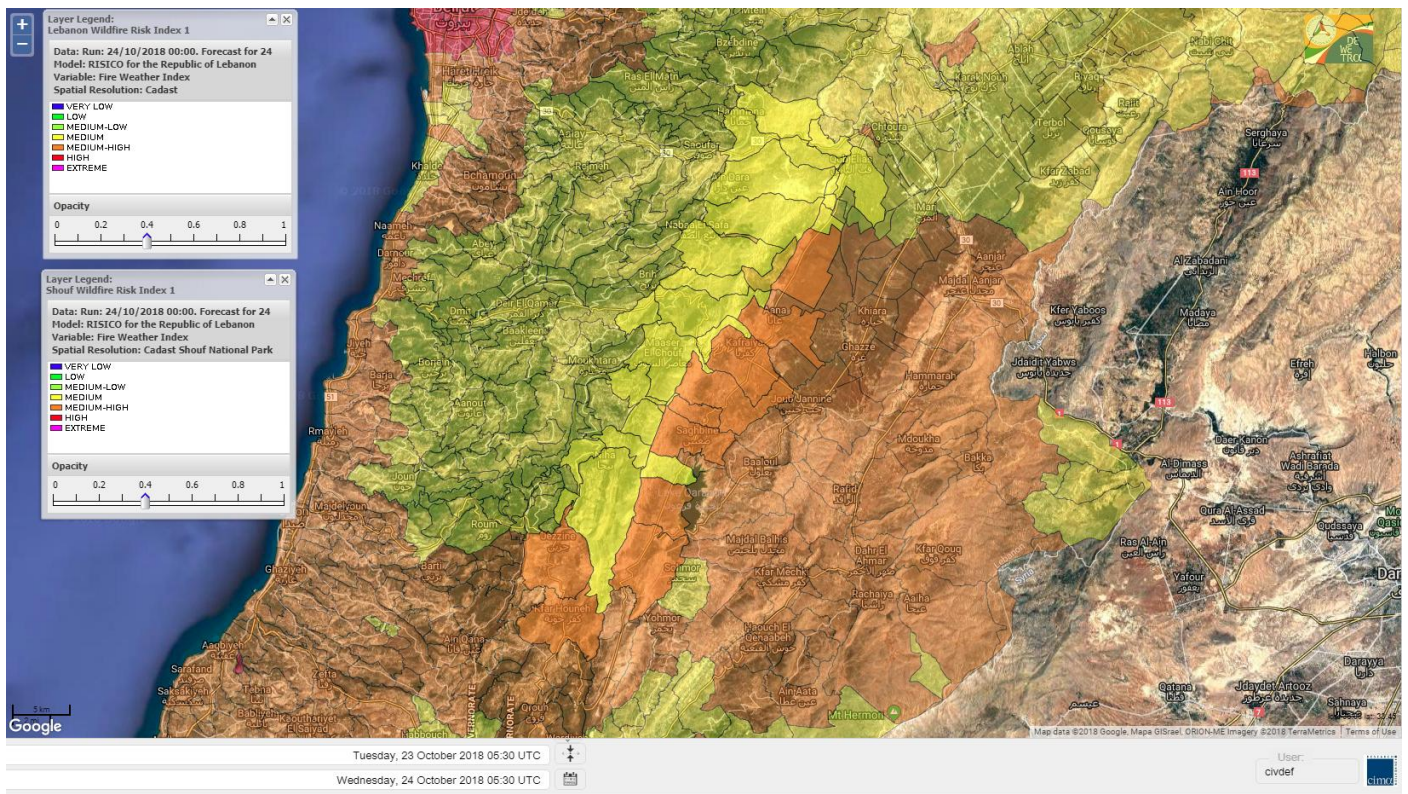

Shouf Biosphere Reserve Forecast for 24 OCT 2018