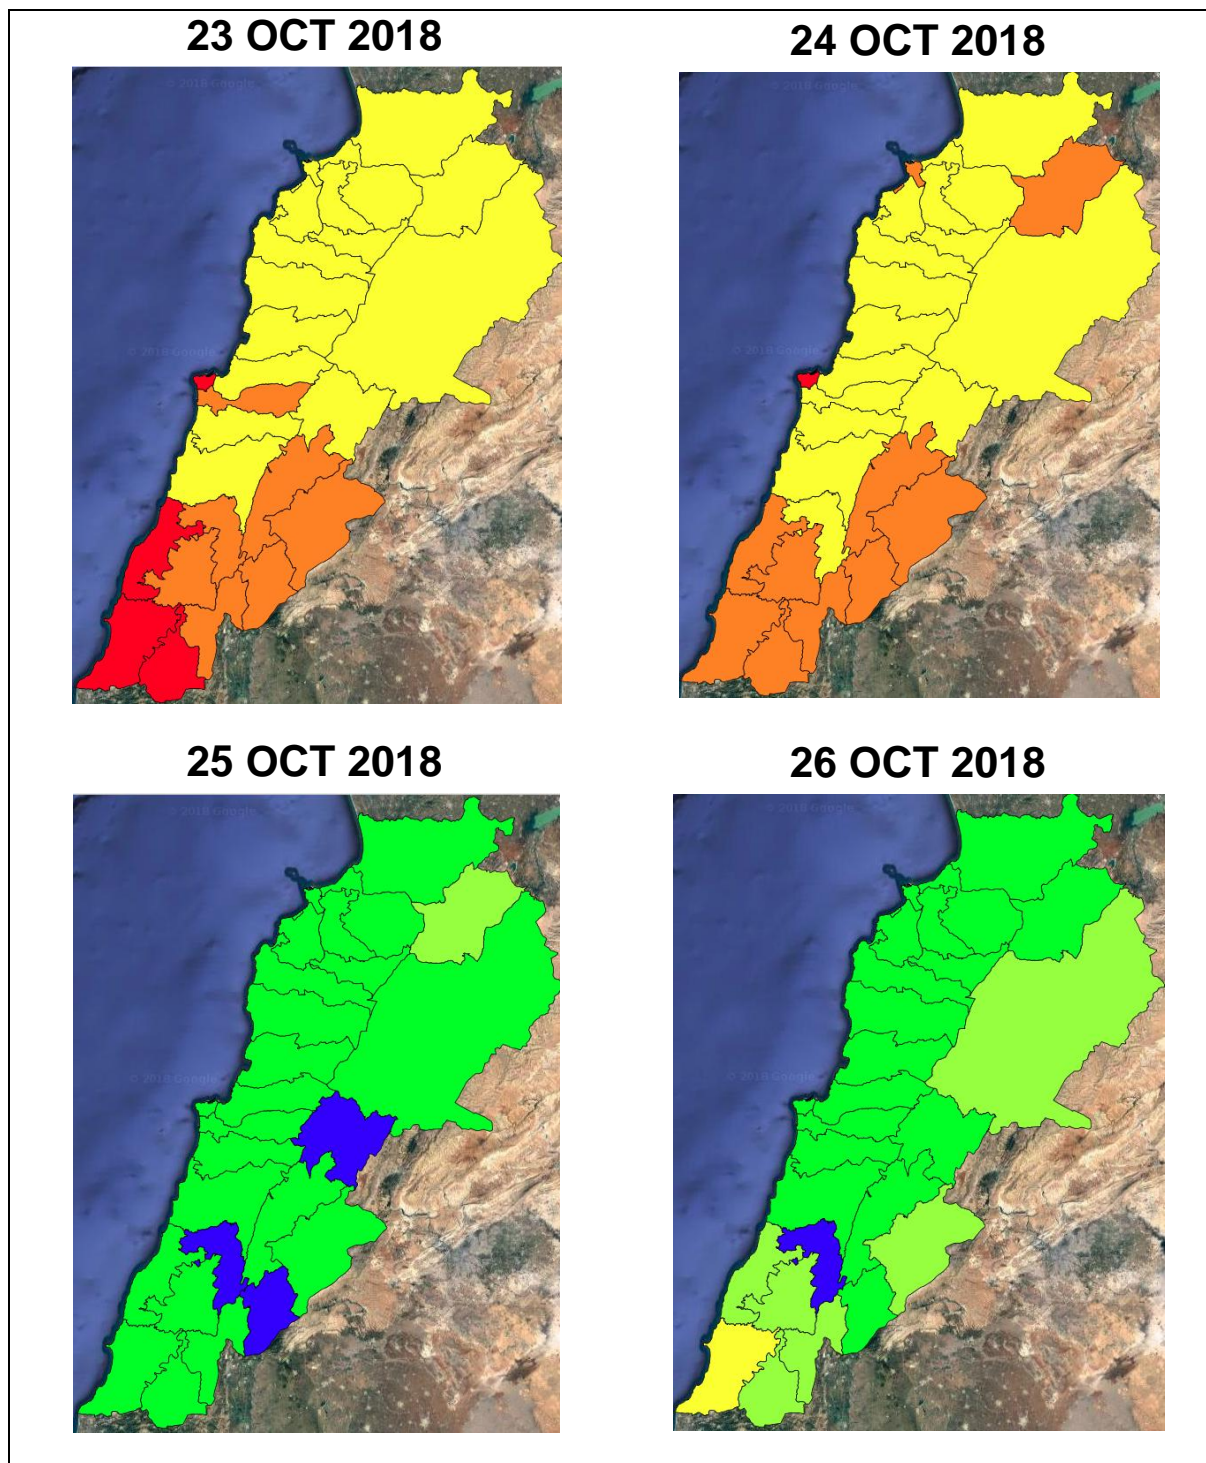

FIRE RISK INDEX

Layer Legend:
Lebanon Wildfire Risk Index 1

Data: Run: 24/10/2018 00:00. Forecast for 24
Model: RISICO for the Republic of Lebanon
Variable: Fire Weather Index
Spatial Resolution: Caza

- VERY LOW
- LOW
- MEDIUM-LOW
- MEDIUM
- MEDIUM-HIGH
- HIGH
- EXTREME