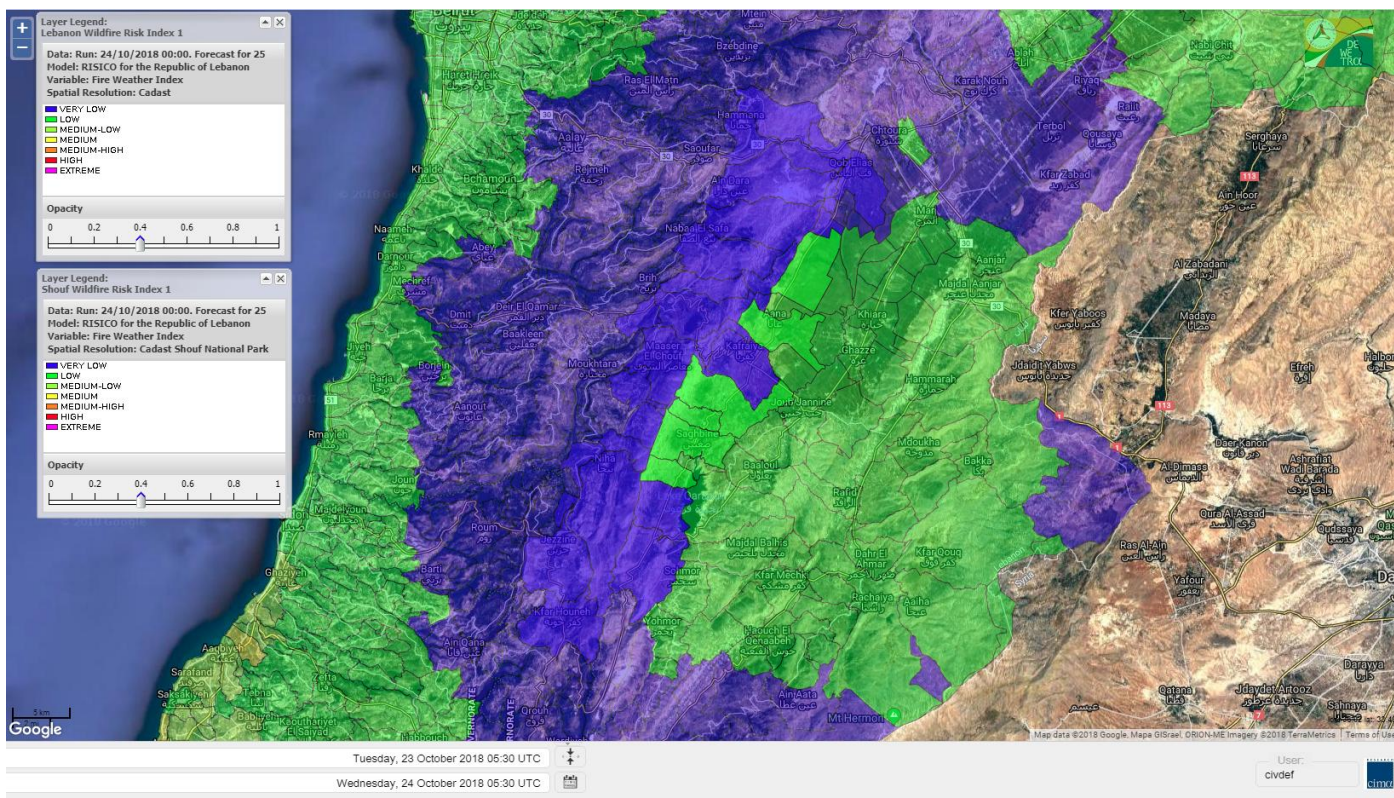

Shouf Biosphere Reserve Forecast for 25 OCT 2018