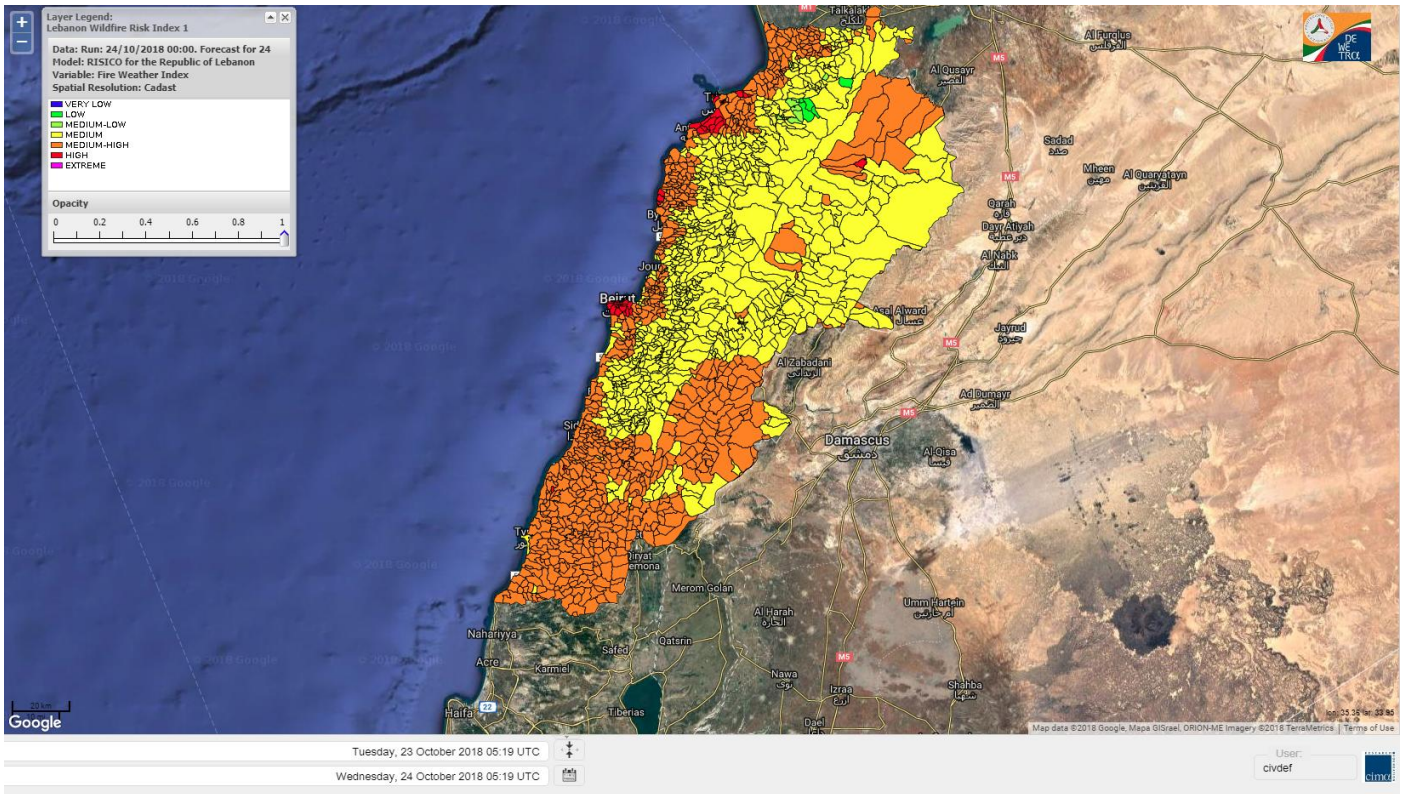

Lebanon for 24 OCT 2018