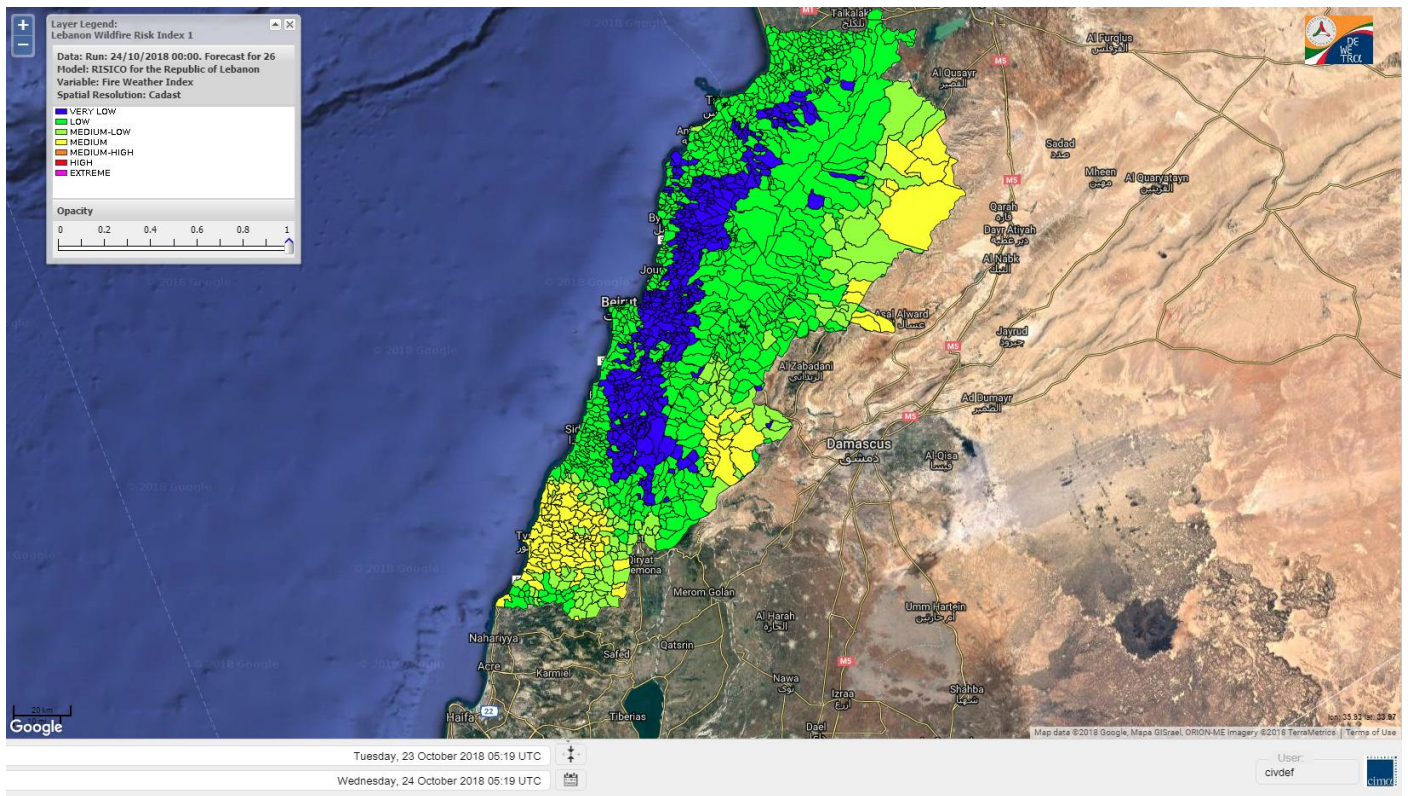

Lebanon for 26 OCT 2018