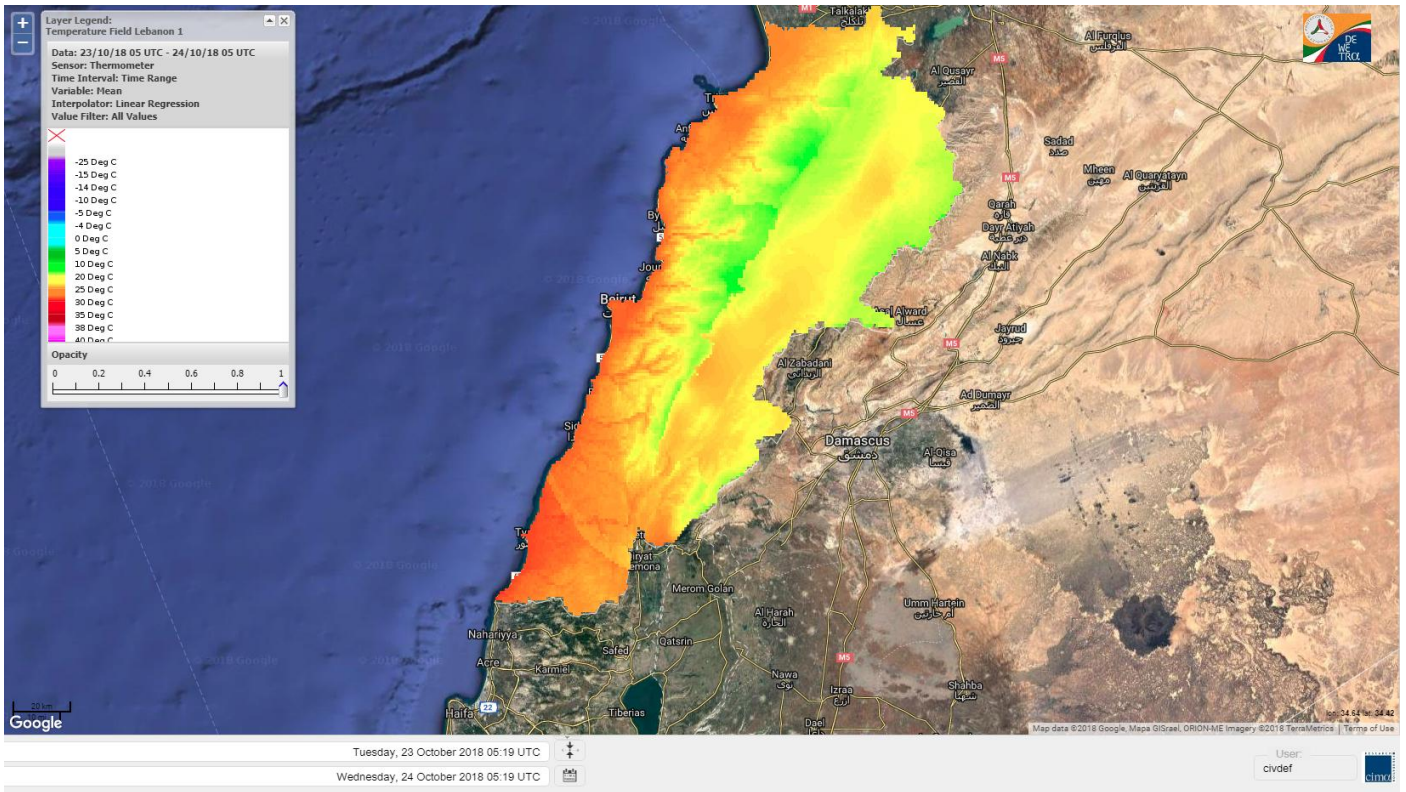

Lebanon temperature for Lebanon 24 OCT 2018