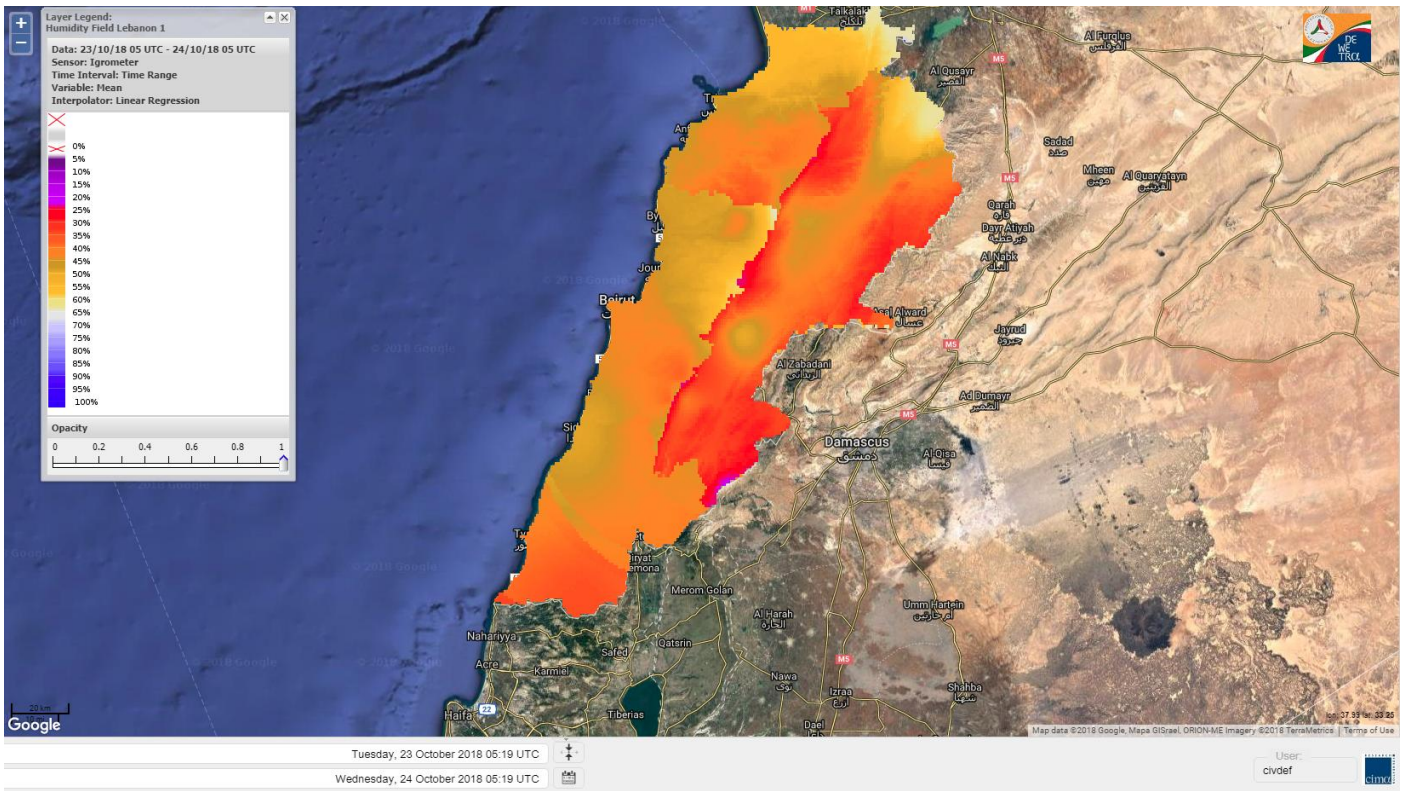

Lebanon humidity for Lebanon 24 OCT 2018