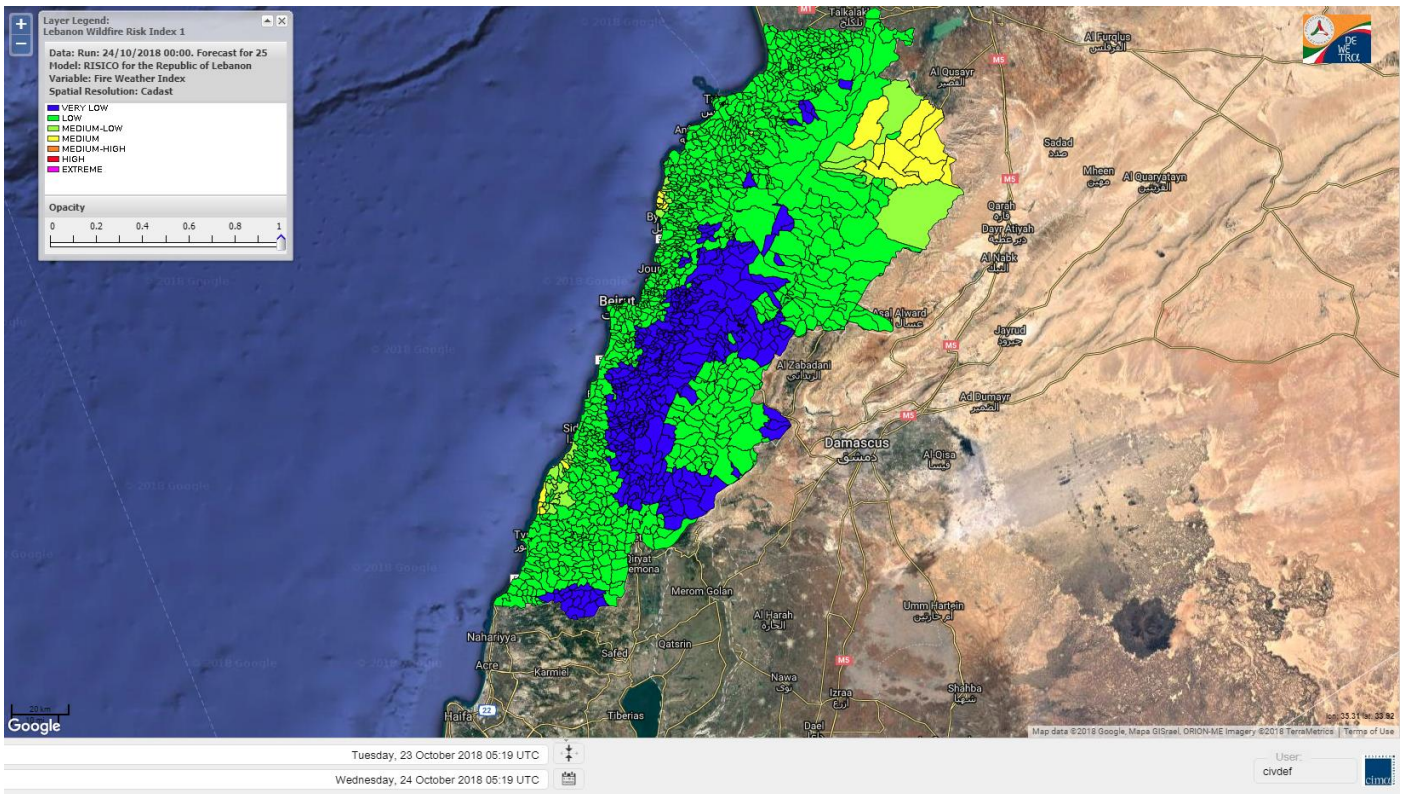

Lebanon for 25 OCT 2018