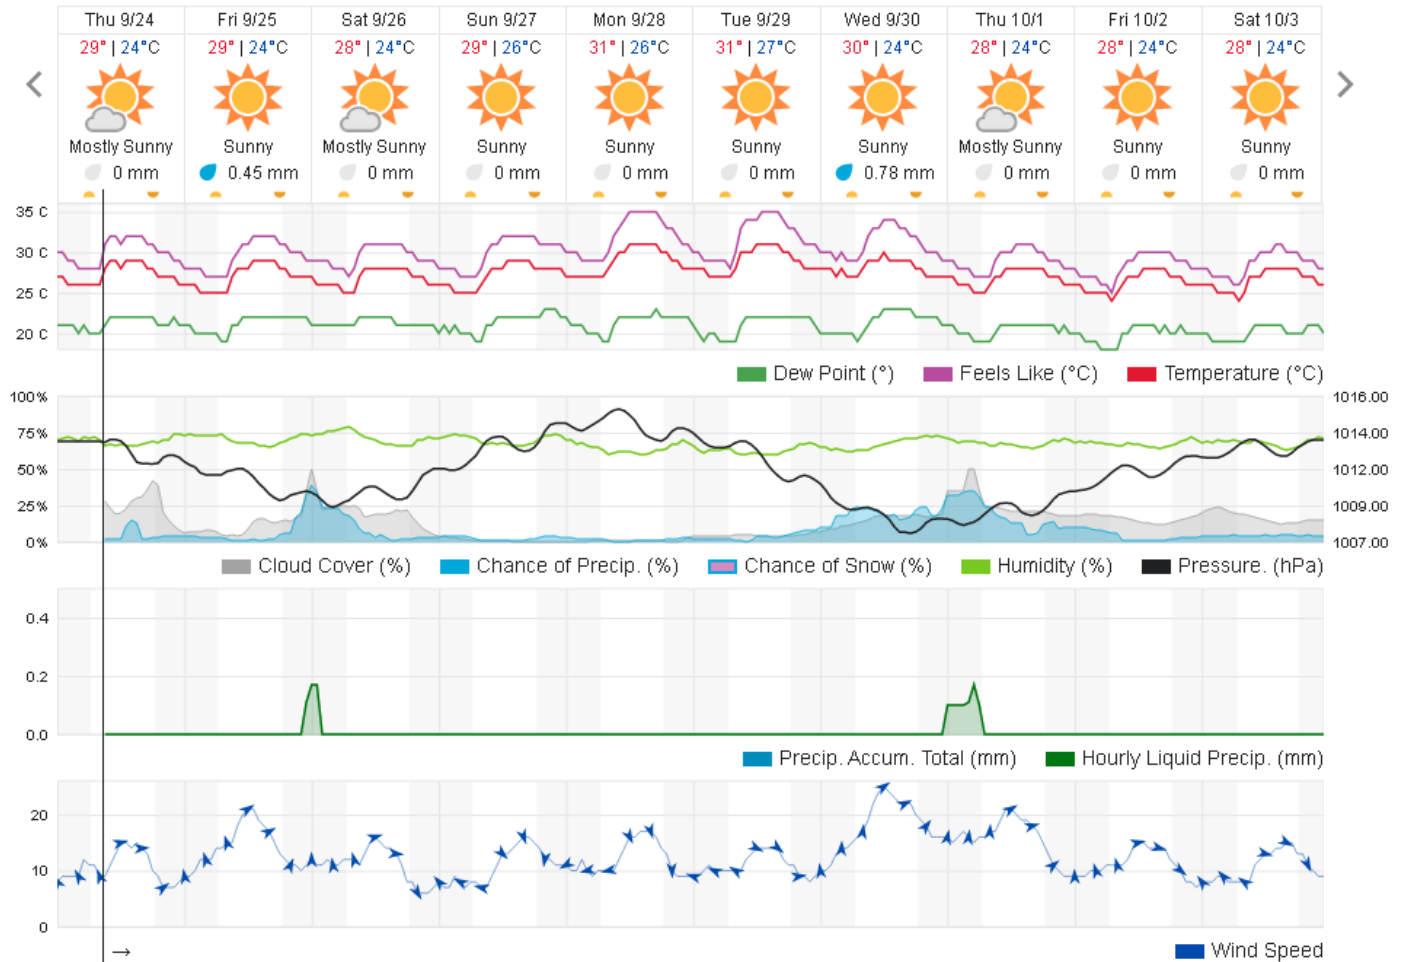

Beirut, Beirut, Lebanon 10-Day Weather Forecast ★ 🏠

☀️ 28° ACHRAFIEH,RIZK STATION | [CHANGE](#) ▼

TODAY

HOURLY

10-DAY

CALENDAR

HISTORY

WUNDERMAP

⚙️ Customize

Nord

Koura

Municipality	24-Sep	25-Sep	26-Sep	Municipality	24-Sep	25-Sep	26-Sep	Municipality	24-Sep	25-Sep	26-Sep
Aaba	M	M	M	Afsaddiq	M	M	M	Ain Ekrine	M	M	M
Amioun	M	M	M	Anfeh	M	M	M	Badbhoun	M	M	M
Barghoun	M	M	M	Barsa	M	M	M	Batroumine	M	M	M
Bdebba	M	M	M	Bechmizzine	M	M	M	Bednayel El-Koura	M	M	M
Bhabbouch El-Koura	M	M	M	Bkeftine	M	M	M	Bnehran	M	M	M
Bqaiiaa El-Koura	M	M	M	Bsarma	M	M	M	Btaaboura	M	M	M
Bterram	M	M	M	Btouratij	M	M	M	Bziza	M	M	M
Dar Beechtar	M	M	M	Dar Chmezzine	M	M	M	Deddeh	M	M	M
Deir El-Balamand	M	M	M	Fih	M	M	M	Hraiche	M	M	M
Ijdaabrine	M	M	M	Kaftoun	M	M	M	Kefraya El-Koura	M	M	M
Kfarakka	M	M	M	Kfarhata	M	M	M	Kfarhazir	M	M	M