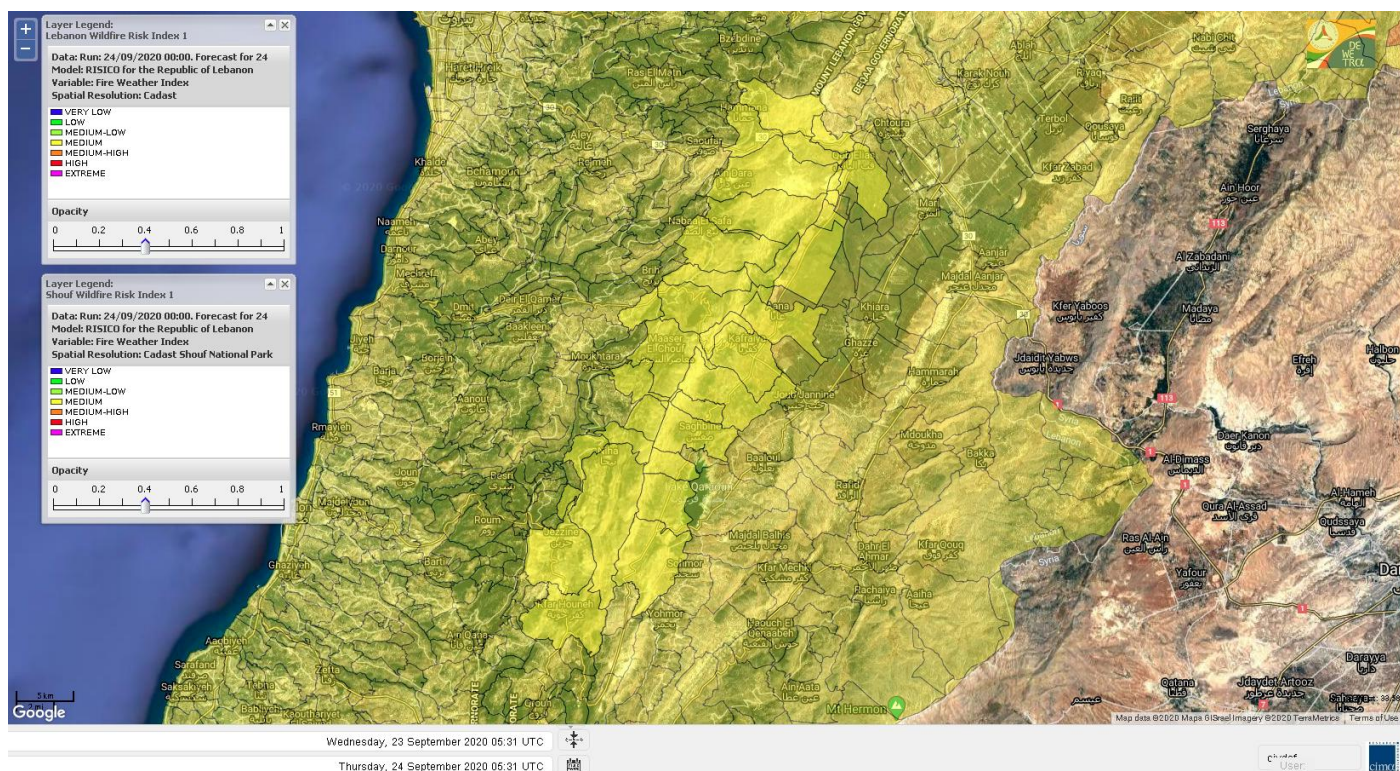

- VERY LOW
- LOW
- MEDIUM-LOW
- MEDIUM
- MEDIUM-HIGH
- HIGH
- EXTREME

Lebanon for 24 September 2020

Lebanon for 25 September 2020

Lebanon for 26 September 2020

Shouf Biosphere Reserve Forecast for 24 September 2020