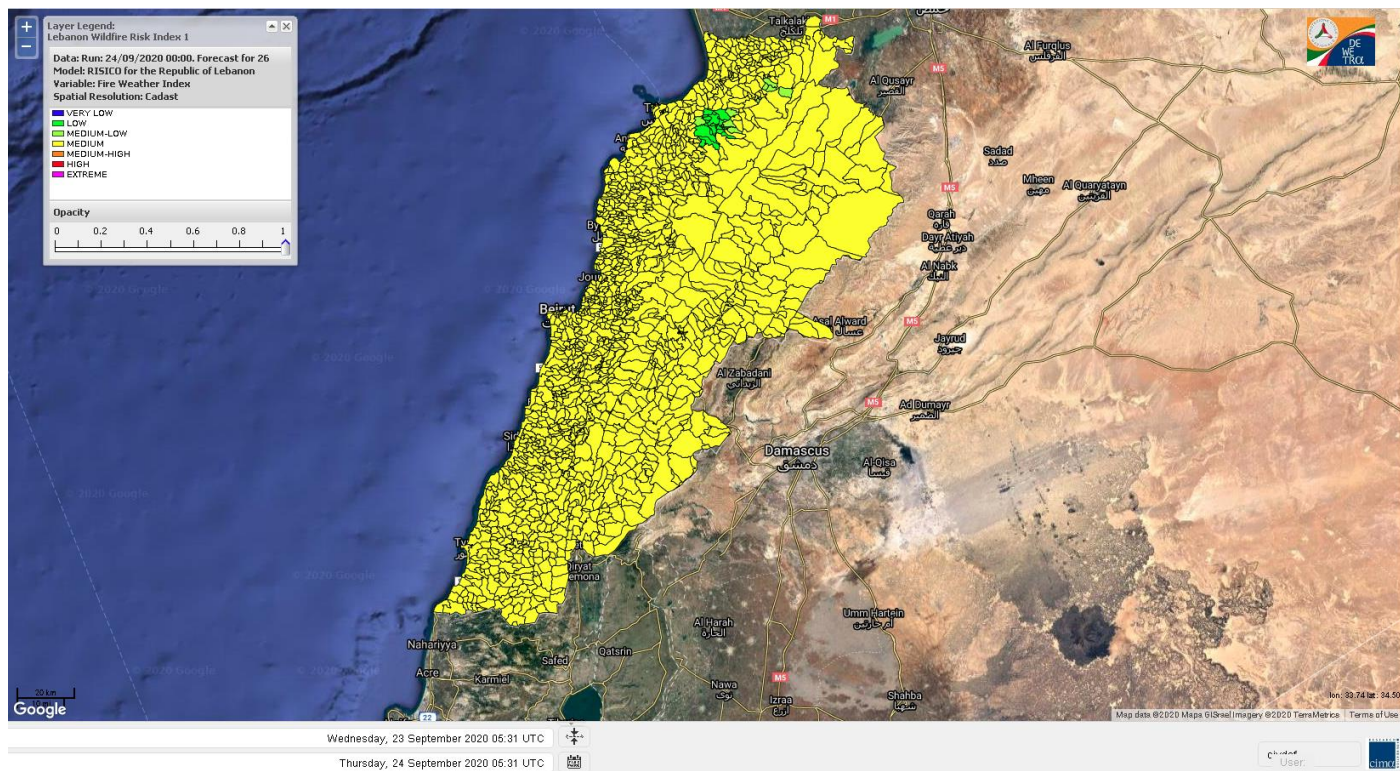

- VERY LOW
- LOW
- MEDIUM-LOW
- MEDIUM
- MEDIUM-HIGH
- HIGH
- EXTREME

Lebanon for 24 September 2020

Lebanon for 25 September 2020

Lebanon for 26 September 2020

Shouf Biosphere Reserve Forecast for 24 September 2020