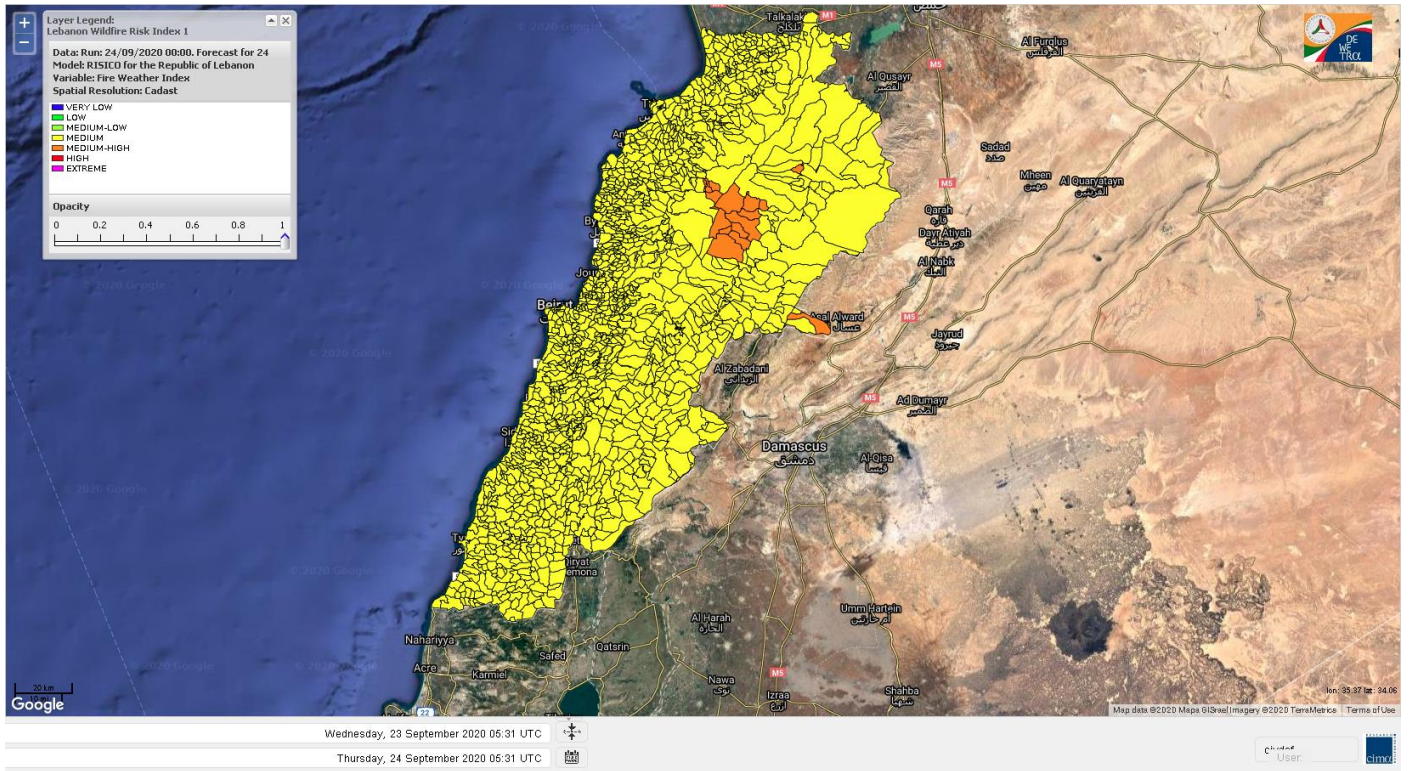

Lebanon for 24 September 2020