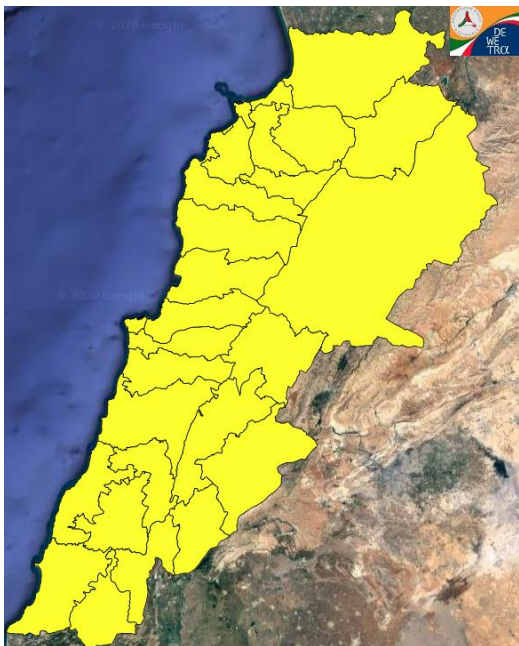

Beirut, 24 September 2020

FIRE RISK INDEX

23 September 2020

24 September 2020

25 September 2020

26 September 2020

Layer Legend:
Lebanon Wildfire Risk Index 1

Data: Run: 24/09/2020 00:00. Forecast for 24
Model: RISICO for the Republic of Lebanon
Variable: Fire Weather Index
Spatial Resolution: Caza