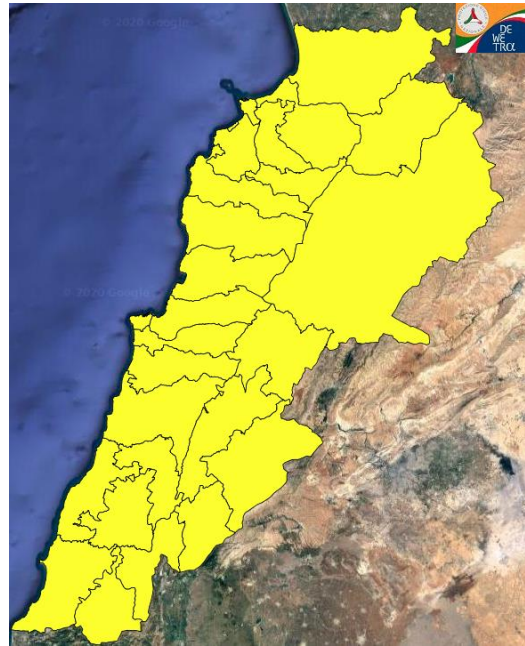

24 September 2020