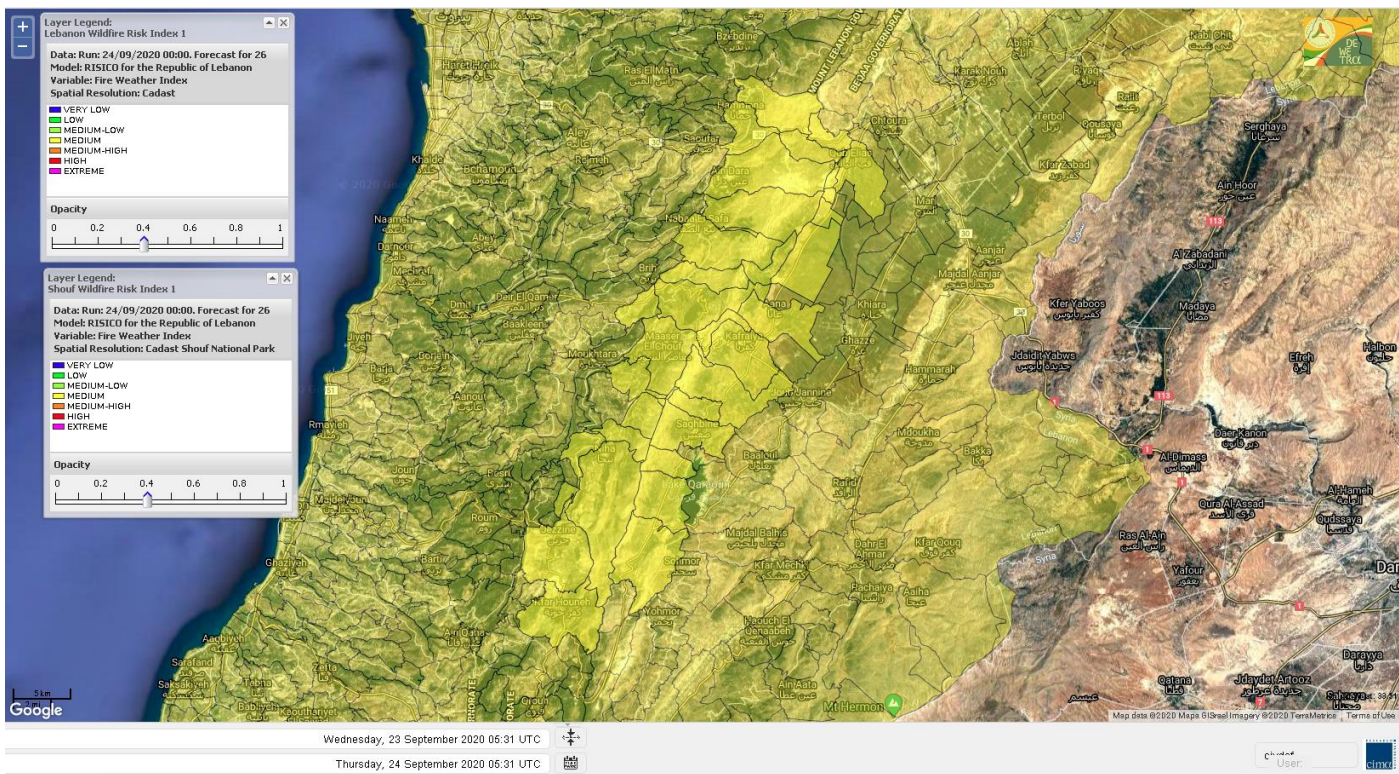

Shouf Biosphere Reserve Forecast for 26 September 2020