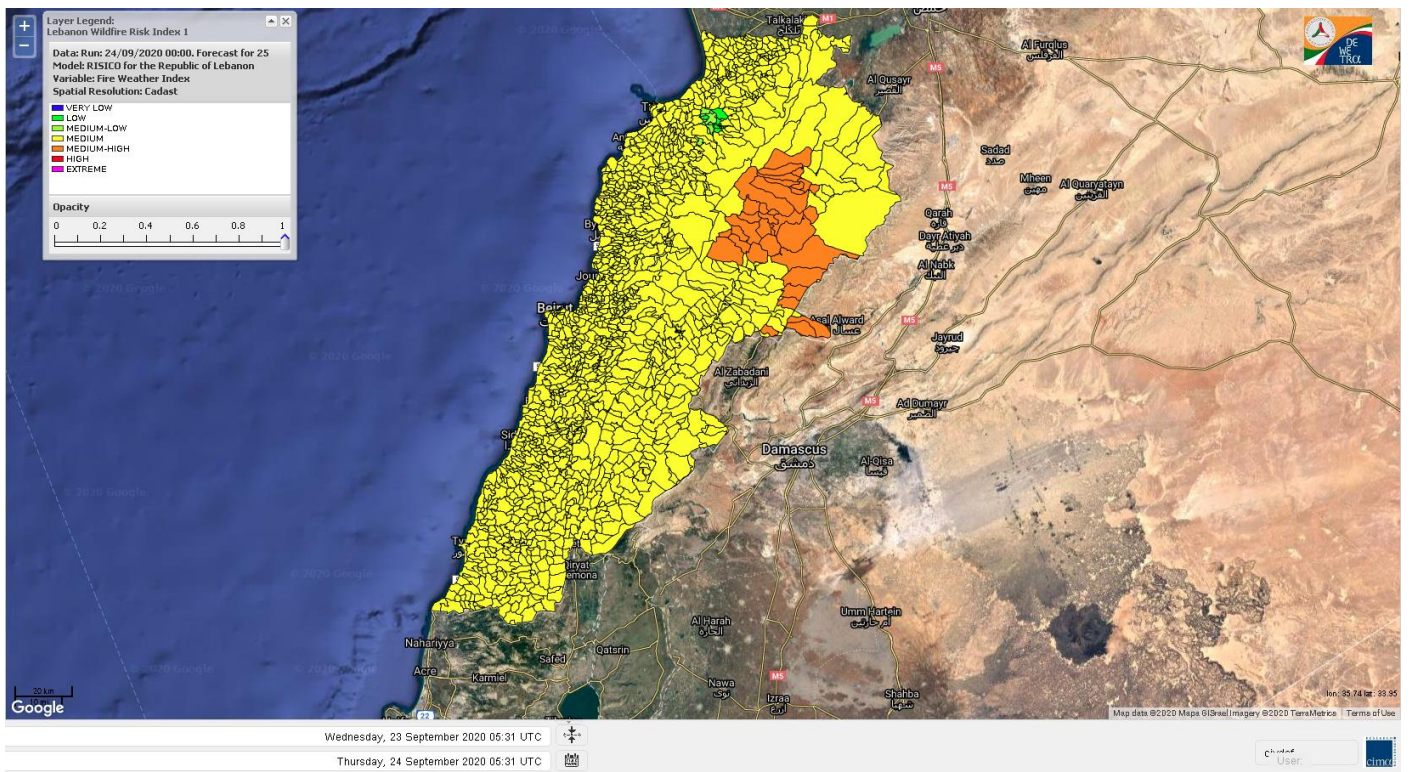

Lebanon for 25 September 2020