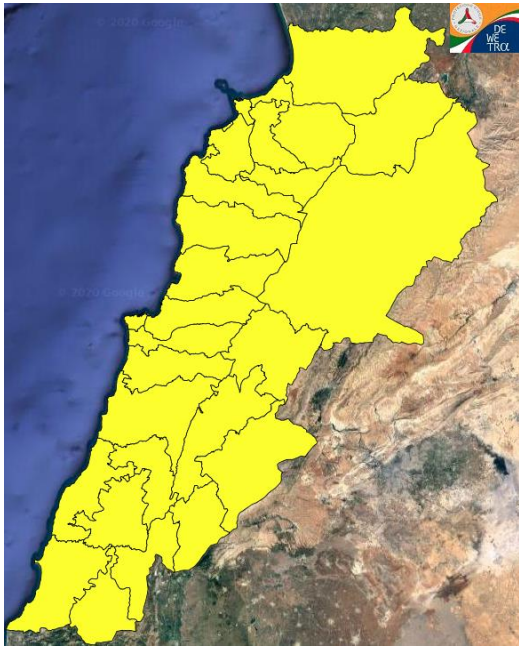

FIRE RISK INDEX

23 September 2020