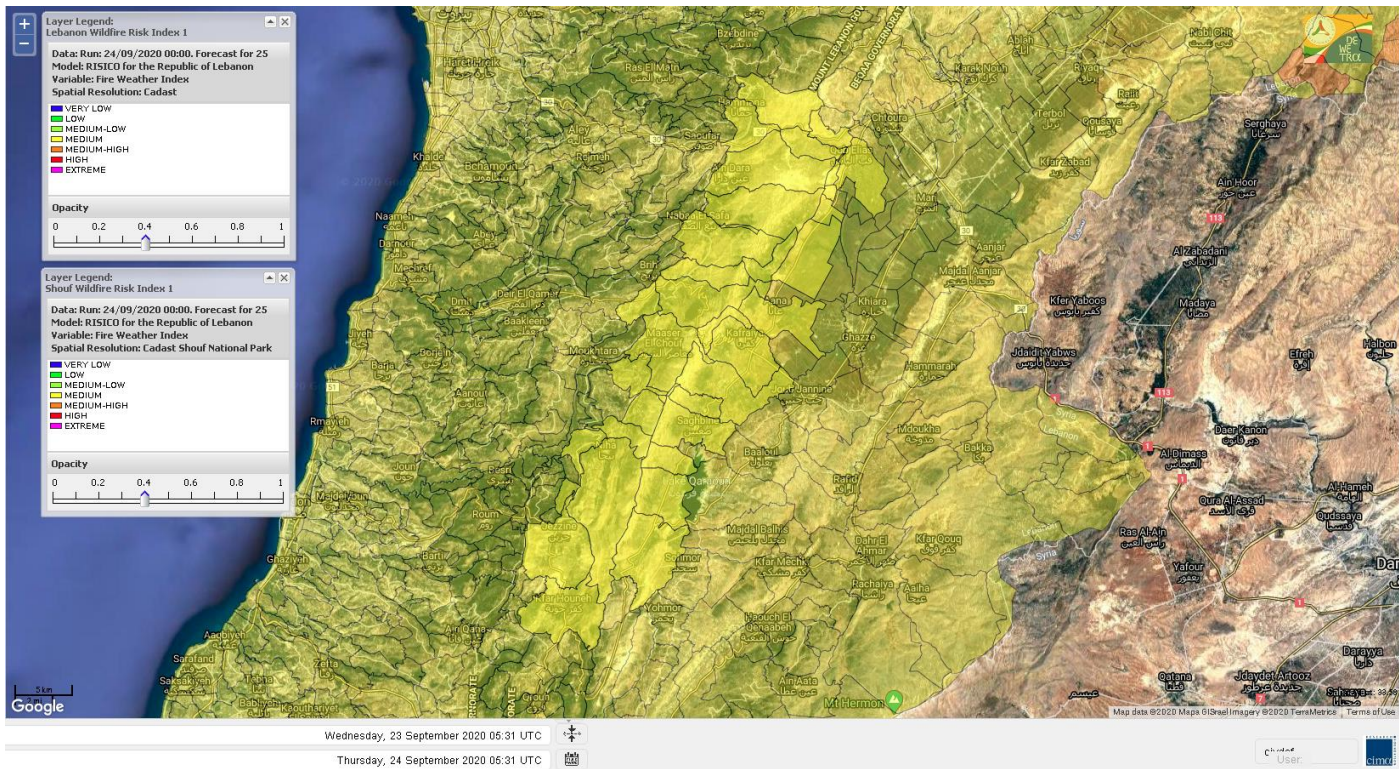

Shouf Biosphere Reserve Forecast for 25 September 2020