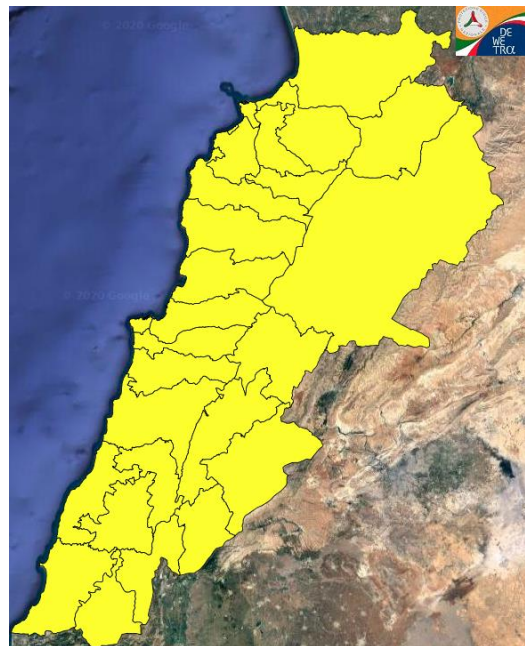

Beirut, 24 September 2020

FIRE RISK INDEX

23 September 2020

24 September 2020

25 September 2020

26 September 2020

Layer Legend:
Lebanon Wildfire Risk Index 1

Data: Run: 24/09/2020 00:00. Forecast for 24
Model: RISICO for the Republic of Lebanon
Variable: Fire Weather Index
Spatial Resolution: Caza