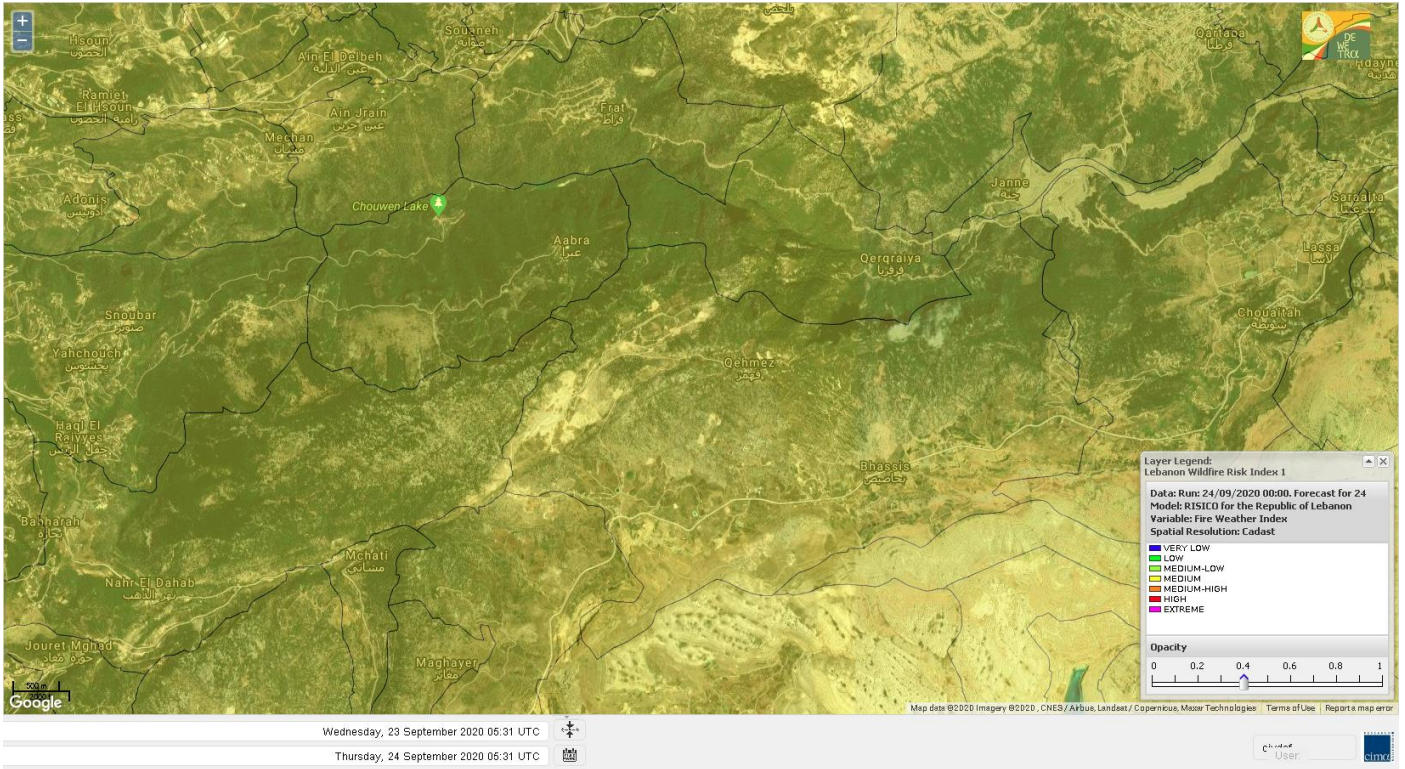

Jabal Moussa Reserve Forecast for 24 September 2020