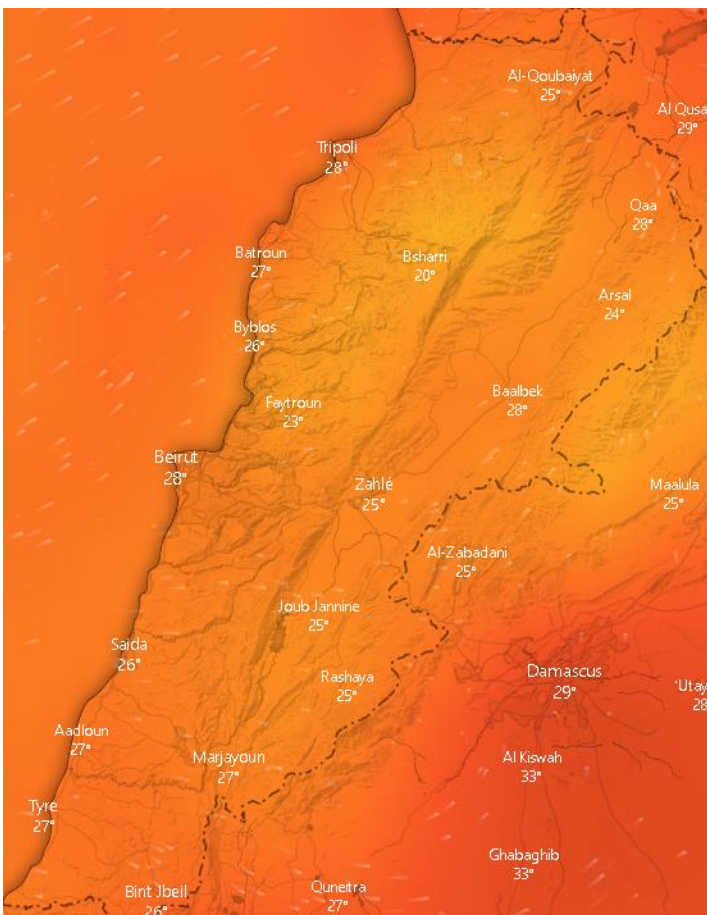

Lebanon for 24 September 2020