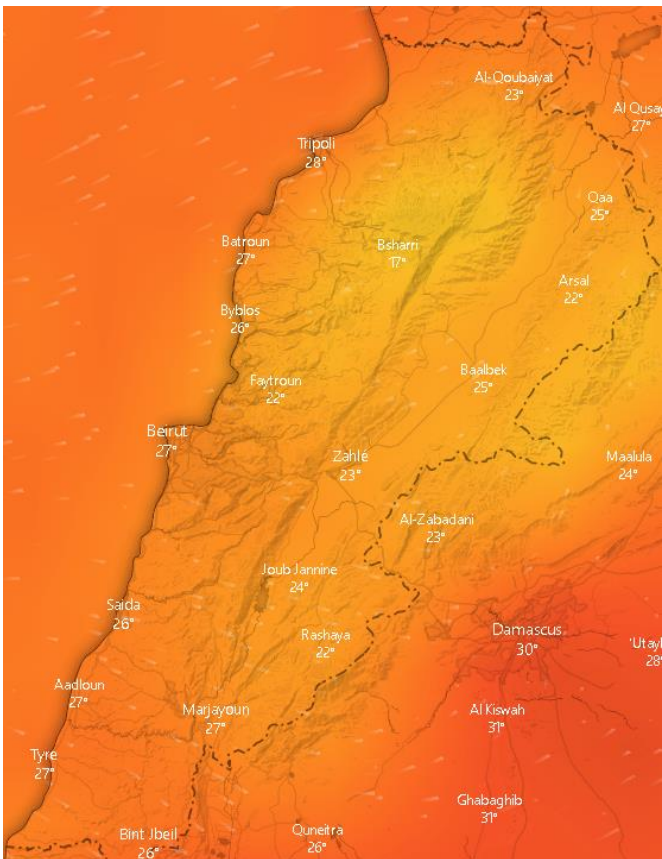

Jabal Moussa Reserve Forecast for 26 September 2020

Lebanon for 24 September 2020

Lebanon for 25 September 2020

Lebanon for 26 September 2020

Beirut, Beirut, Lebanon 10-Day Weather Forecast ★ 🏠

☀️ 28° ACHRAFIEH,RIZK STATION | [CHANGE](#) ▼