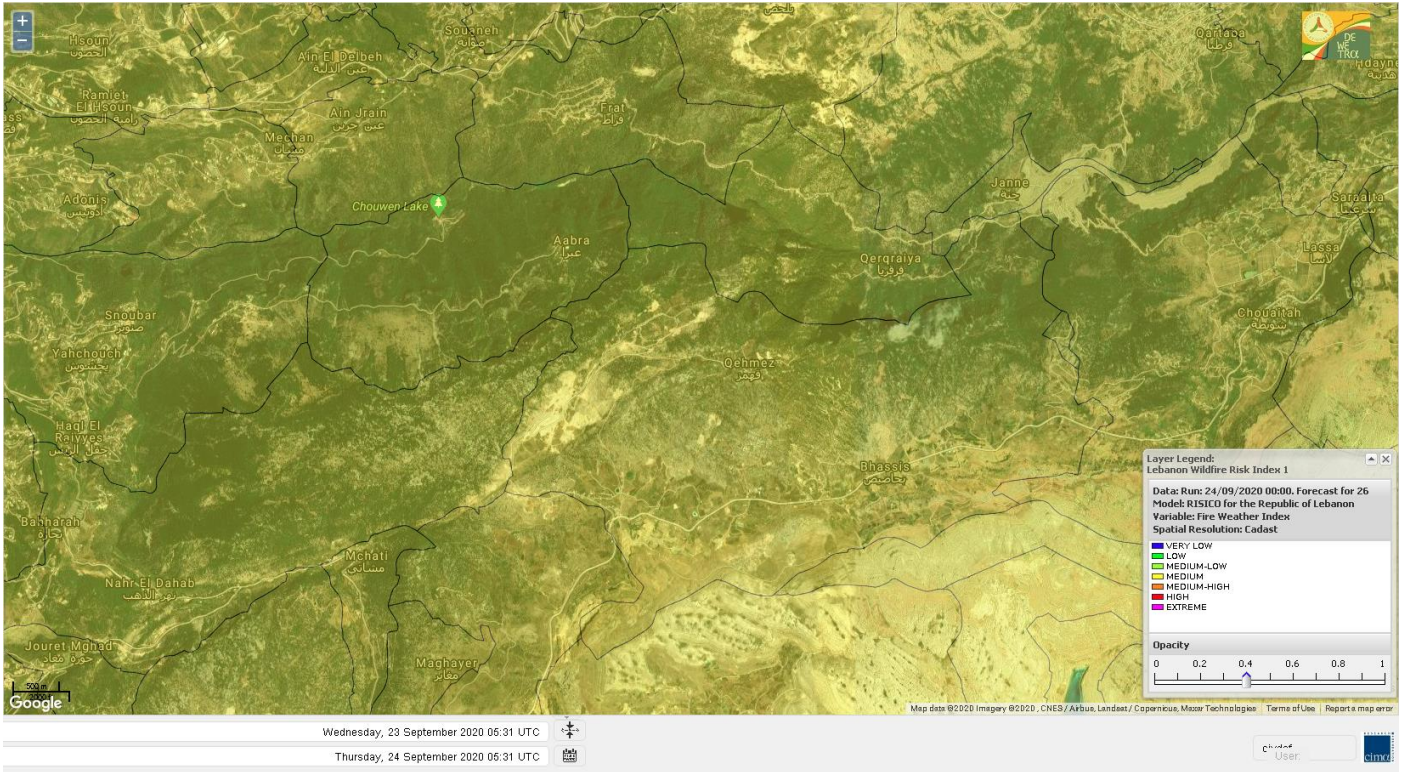

Jabal Moussa Reserve Forecast for 26 September 2020