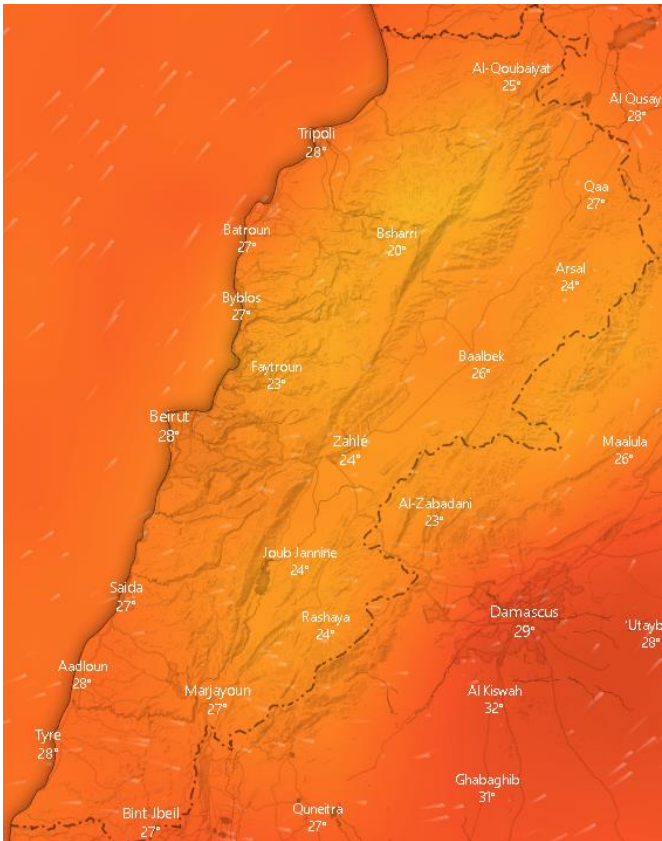

Lebanon for 25 September 2020