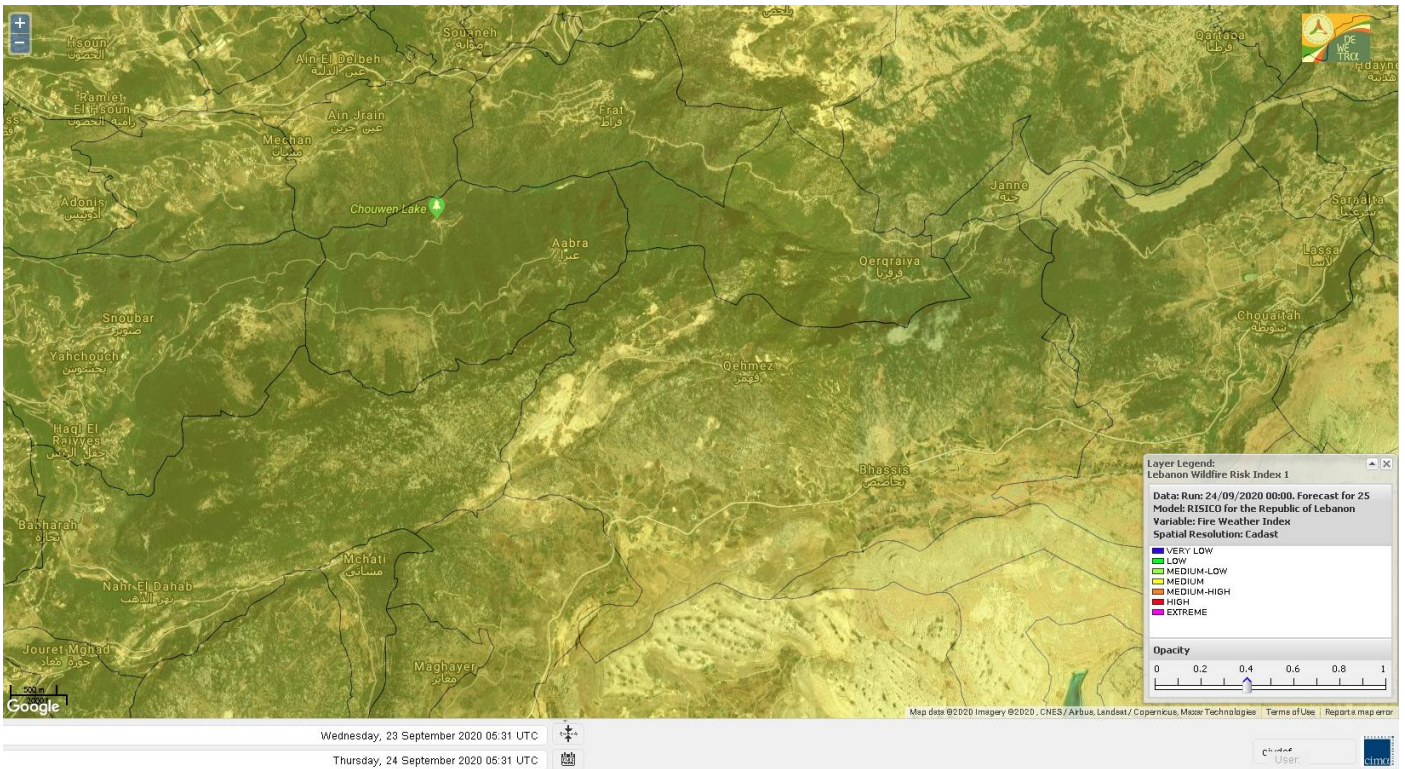

Shouf Biosphere Reserve Forecast for 25 September 2020

Shouf Biosphere Reserve Forecast for 26 September 2020

Jabal Moussa Reserve Forecast for 24 September 2020

Jabal Moussa Reserve Forecast for 25 September 2020