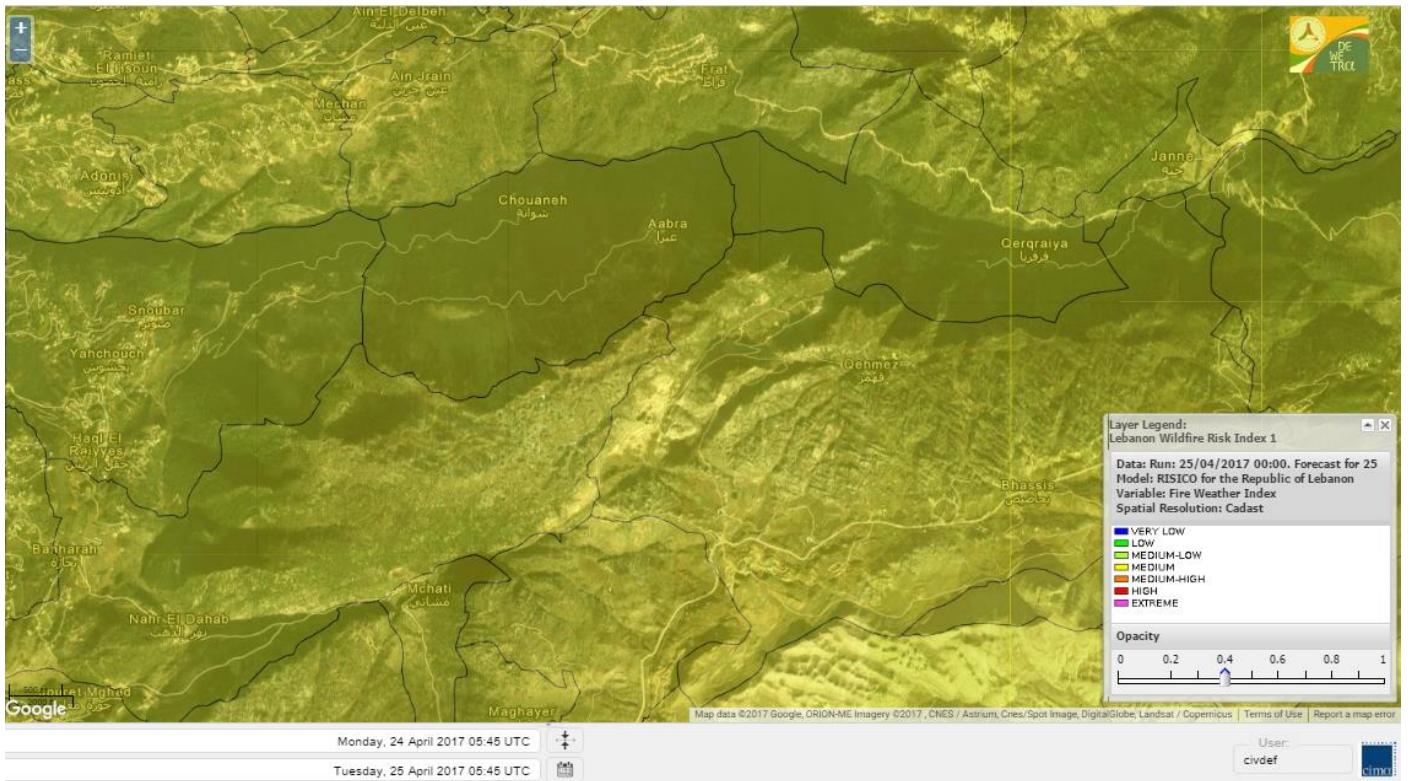

Shouf Biosphere Reserve Forecast for 25 April 2017

Shouf Biosphere Reserve Forecast for 26 April 2017

Shouf Biosphere Reserve Forecast for 27 April 2017

Jabal Moussa Reserve Forecast for 25 April 2017

Jabal Moussa Reserve Forecast for 26 April 2017