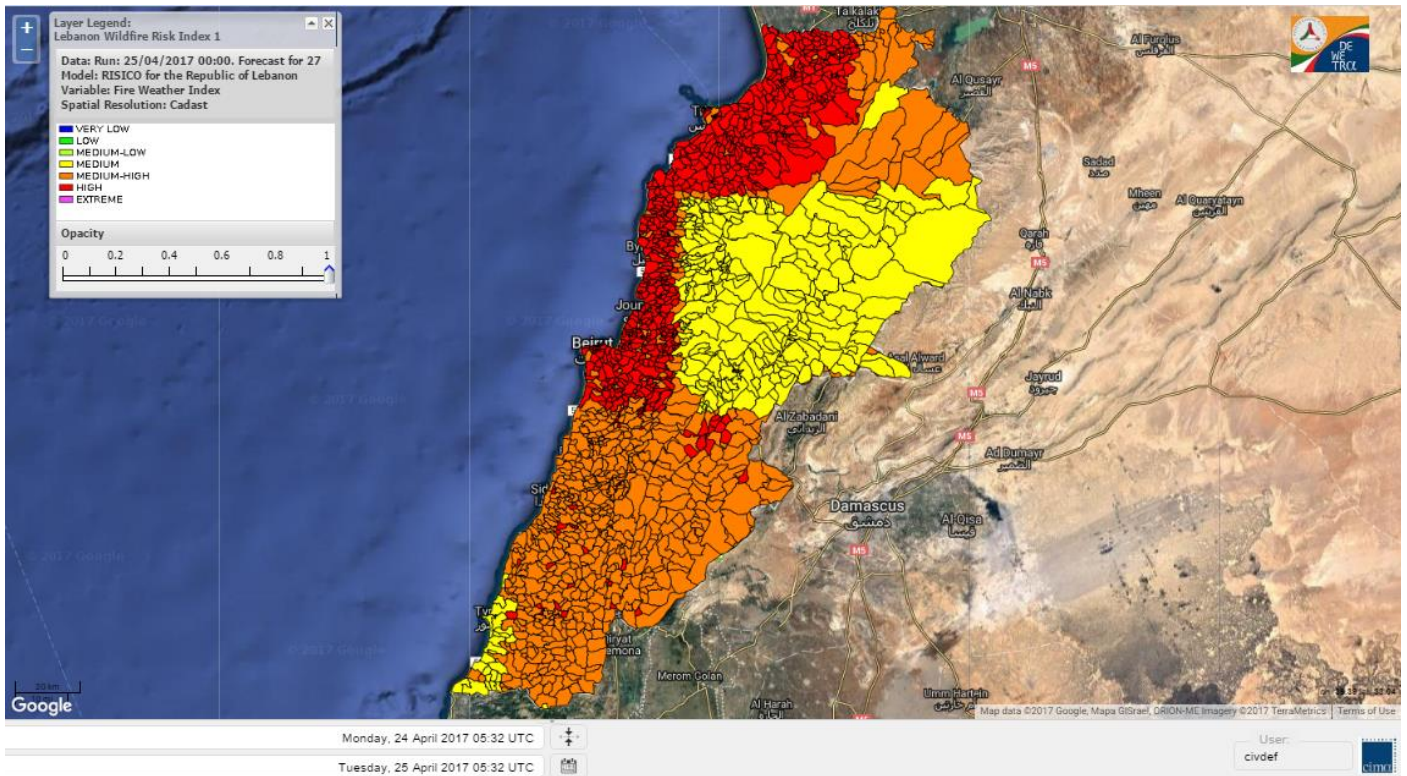

Lebanon for 27 April 2017