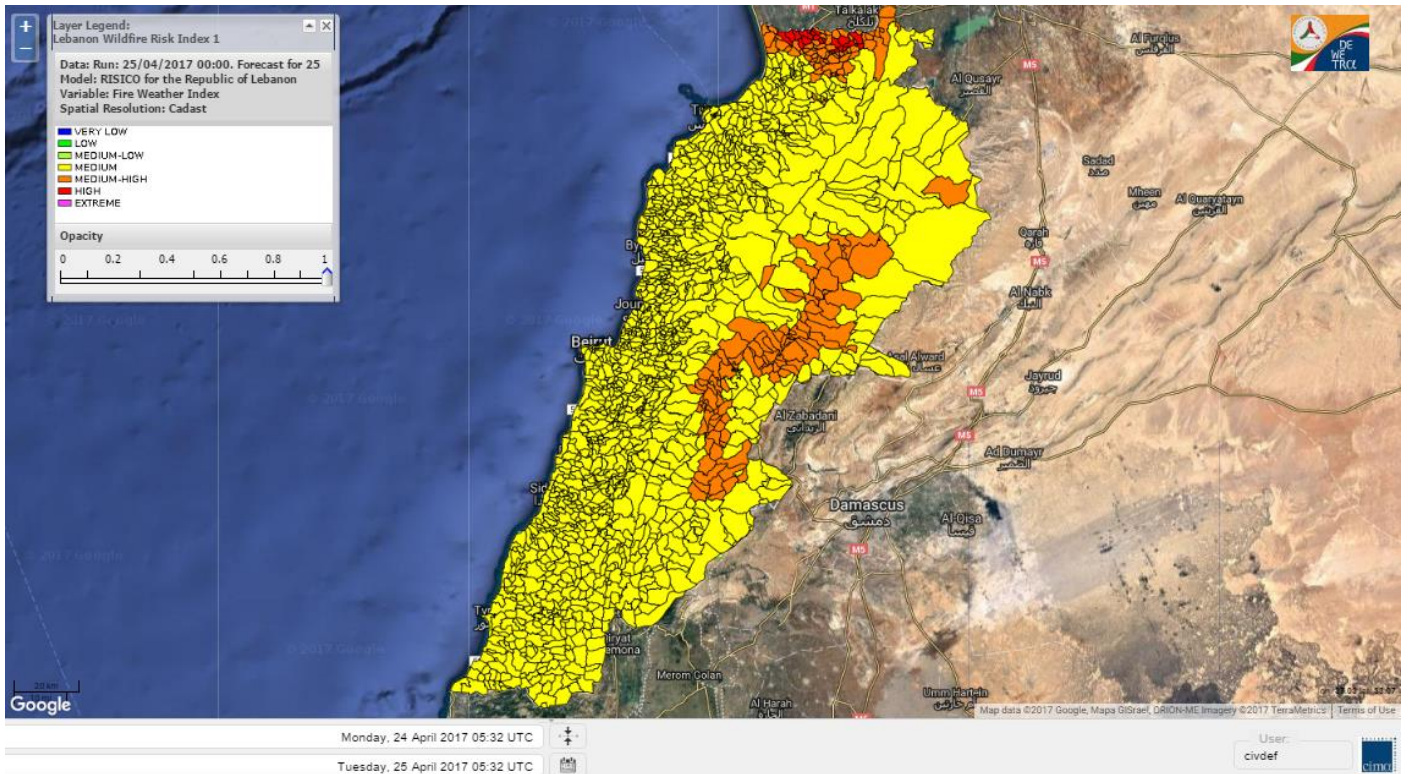

Lebanon for 25 April 2017