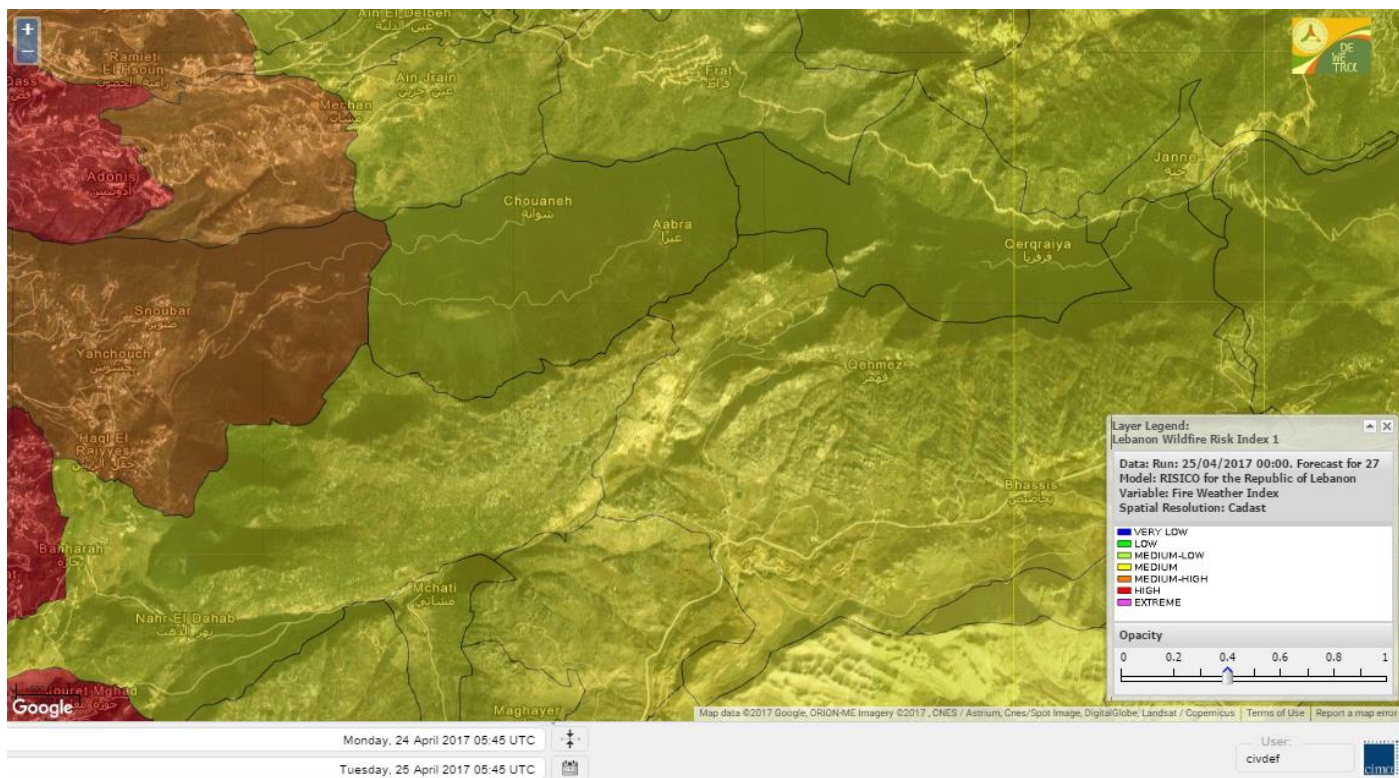

Jabal Moussa Reserve Forecast for 27 April 2017