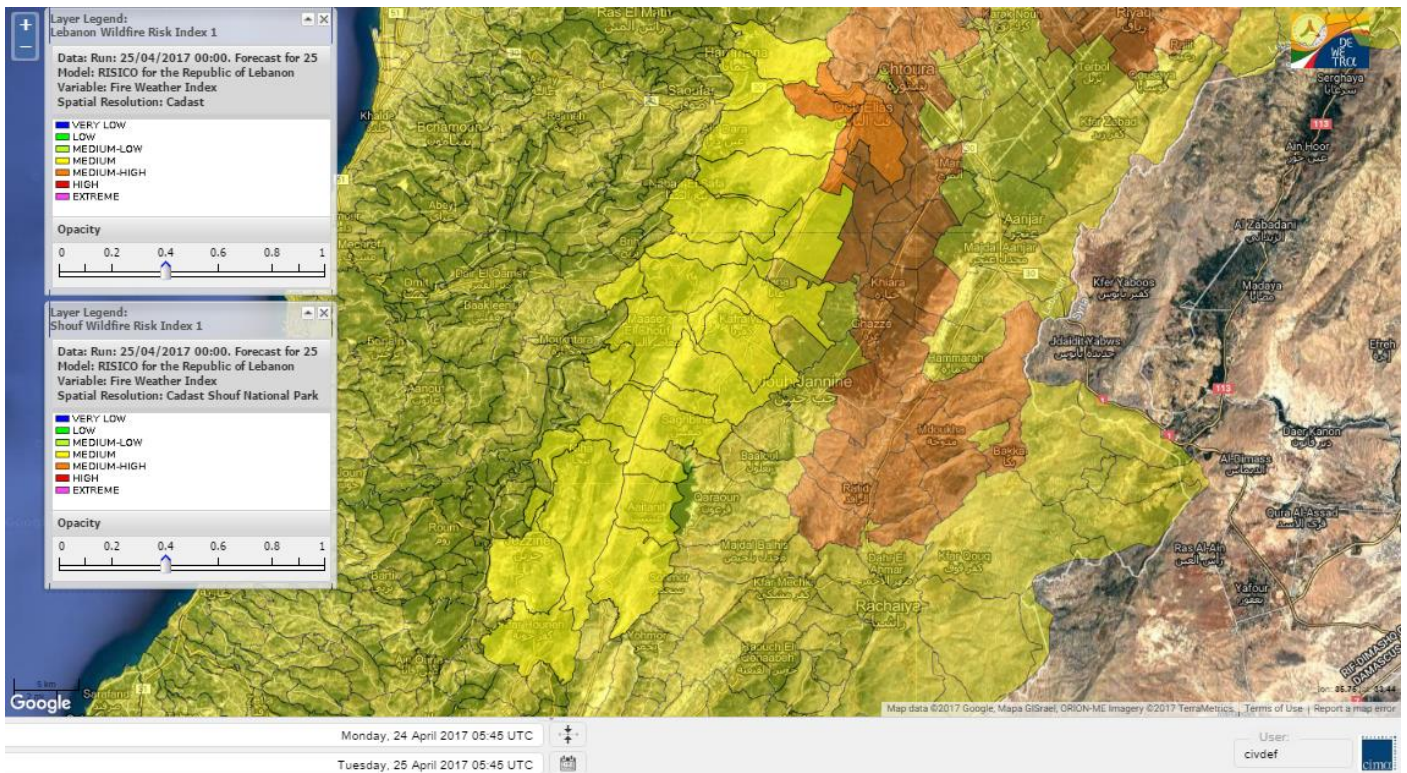

Shouf Biosphere Reserve Forecast for 25 April 2017