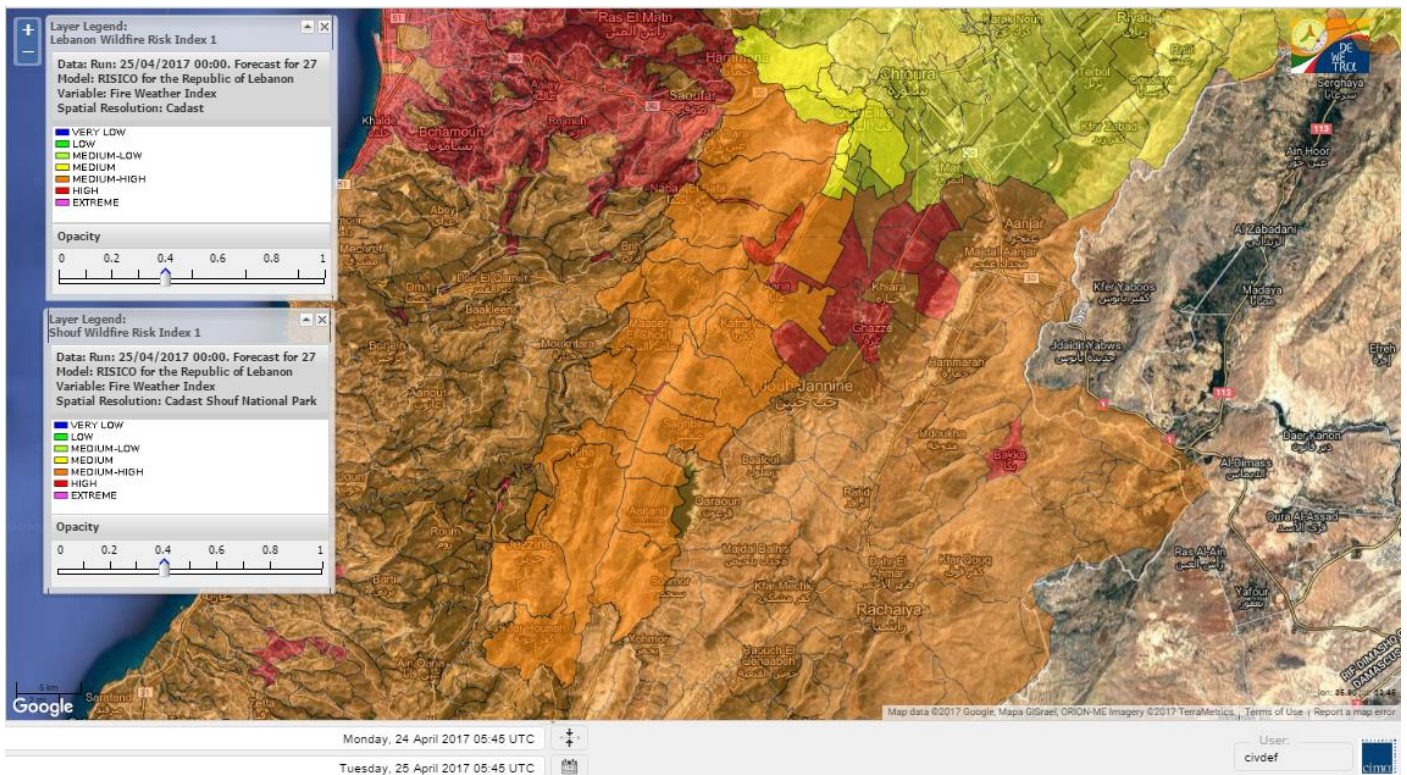

Shouf Biosphere Reserve Forecast for 27 April 2017