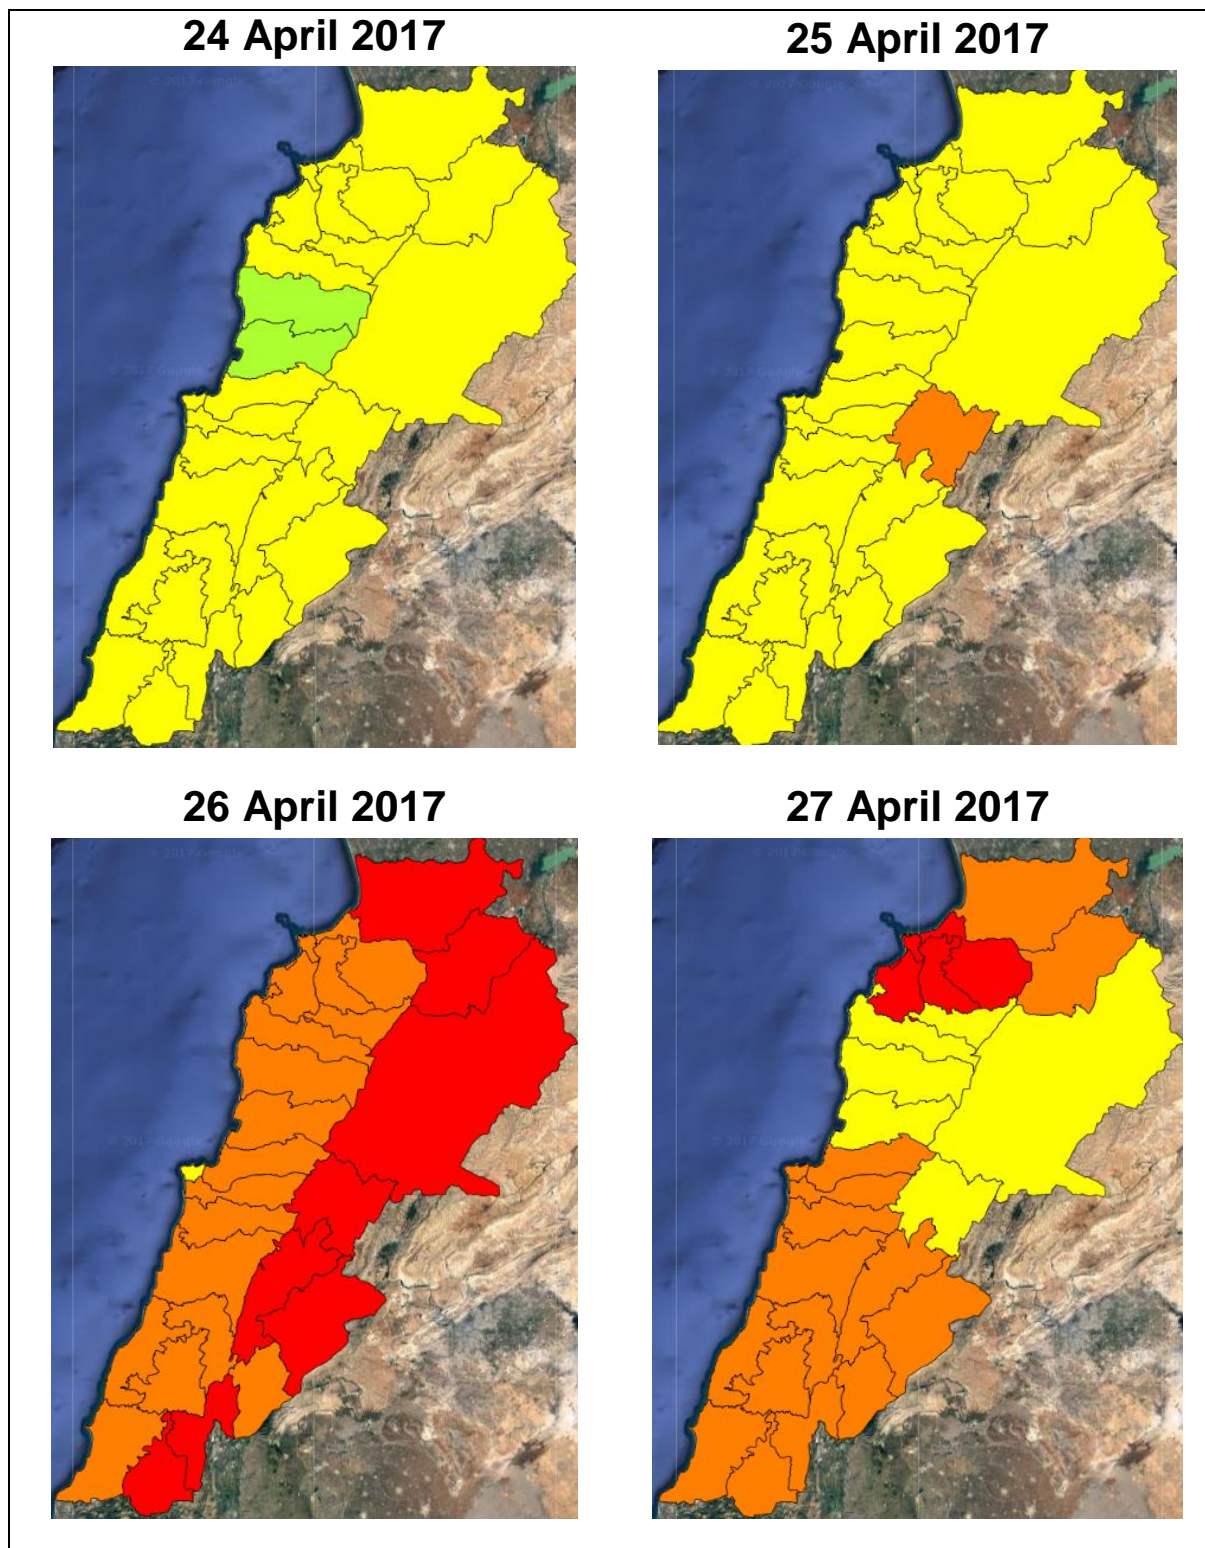

Beirut, 25 April 2017

FIRE RISK INDEX

Layer Legend:
Lebanon Wildfire Risk Index 1

Data: Run: 25/04/2017 00:00. Forecast for 25
Model: RISICO for the Republic of Lebanon
Variable: Fire Weather Index
Spatial Resolution: Caza