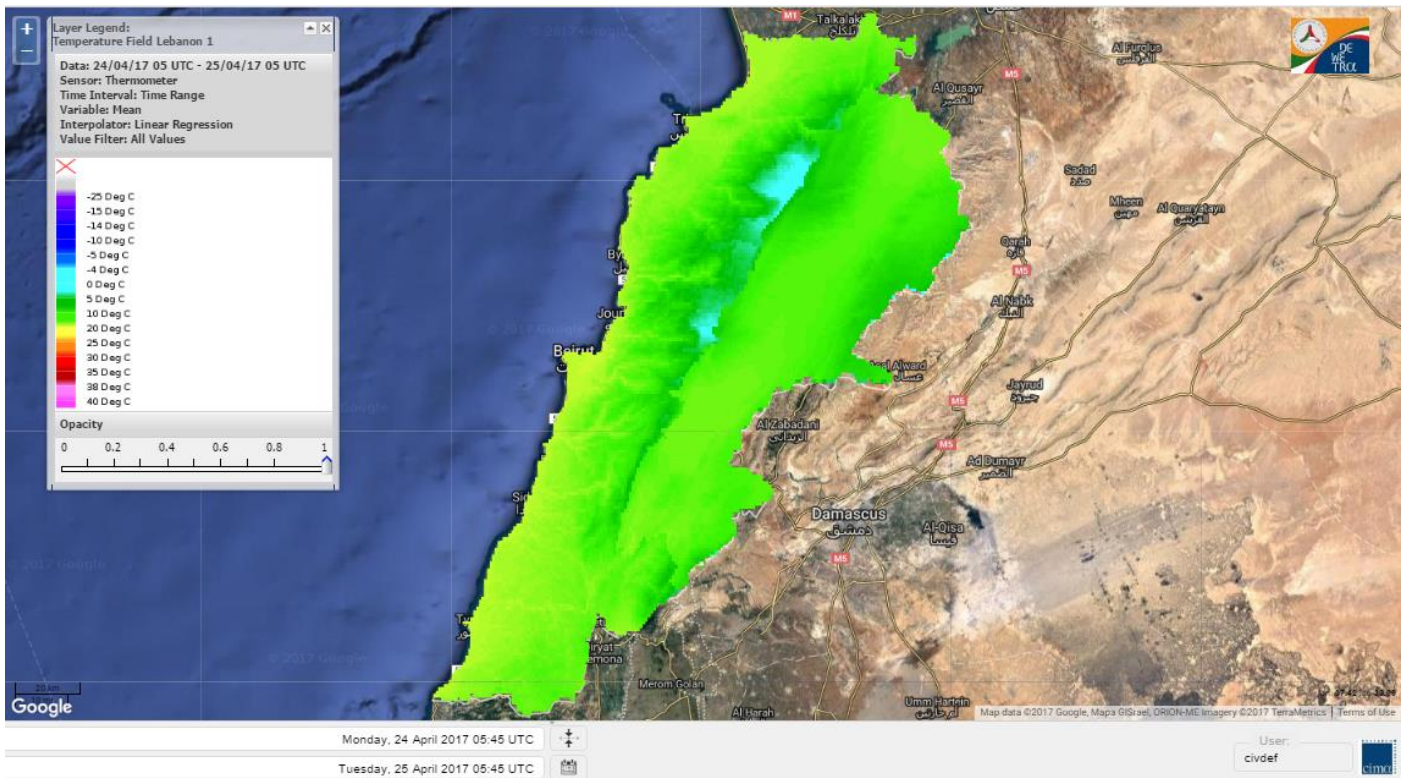

Lebanon temperature for 25 April 2017