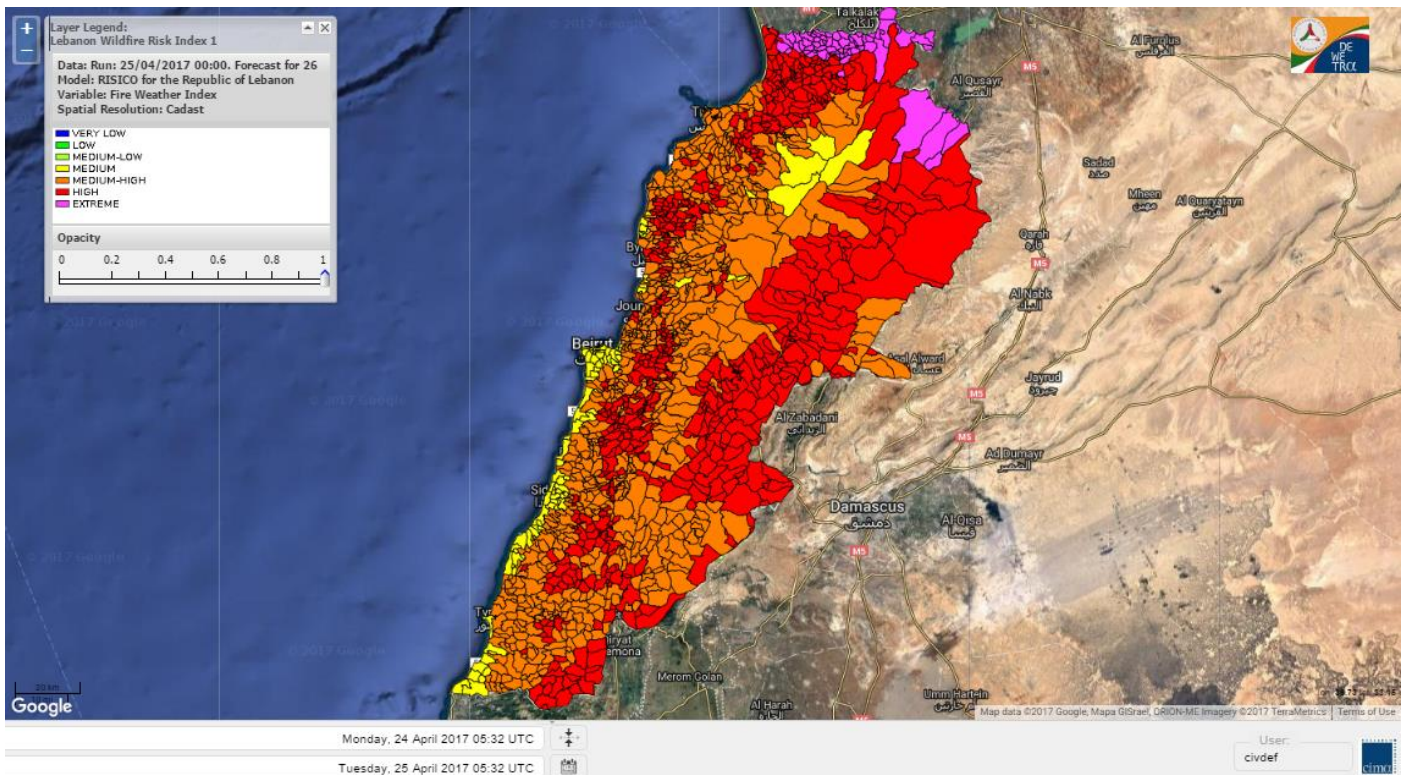

Lebanon for 26 April 2017