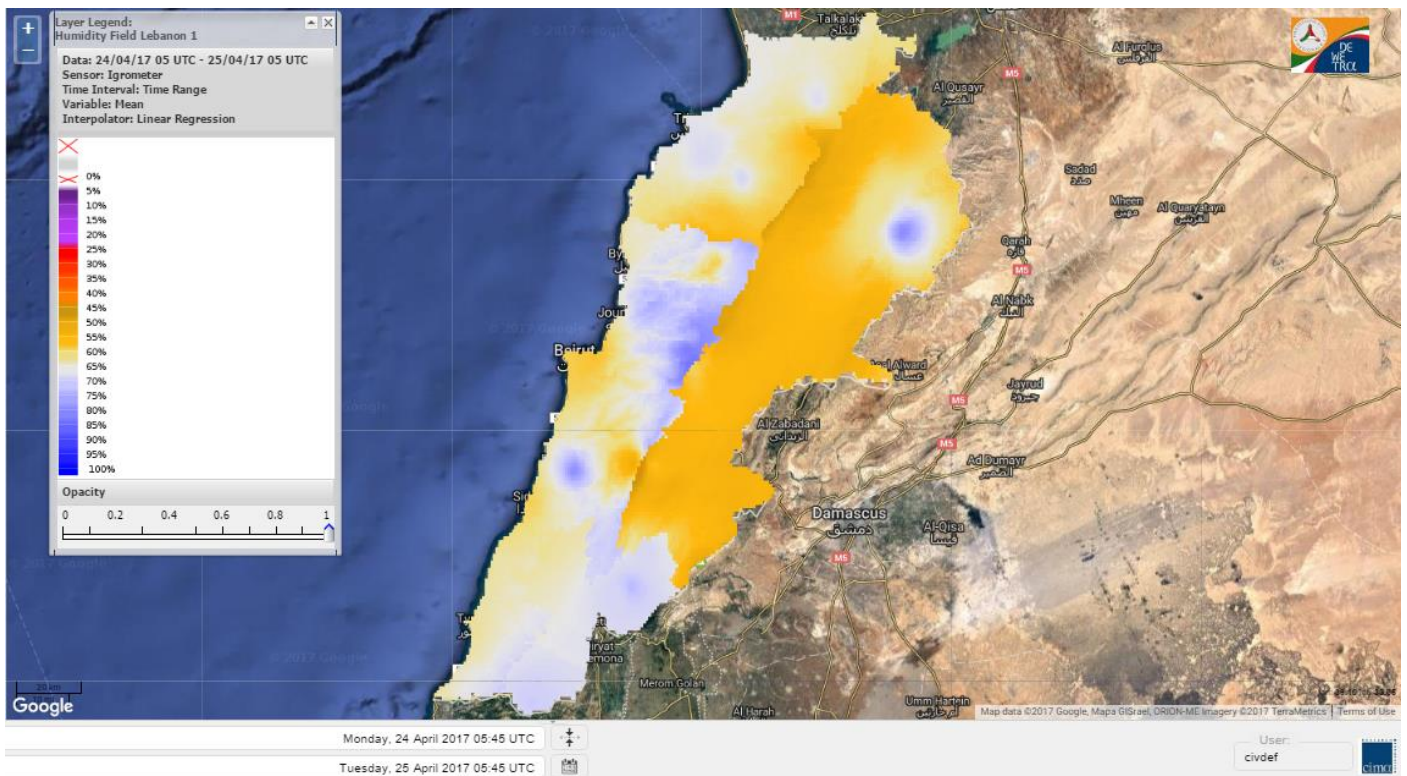

Lebanon humidity for 25 April 2017