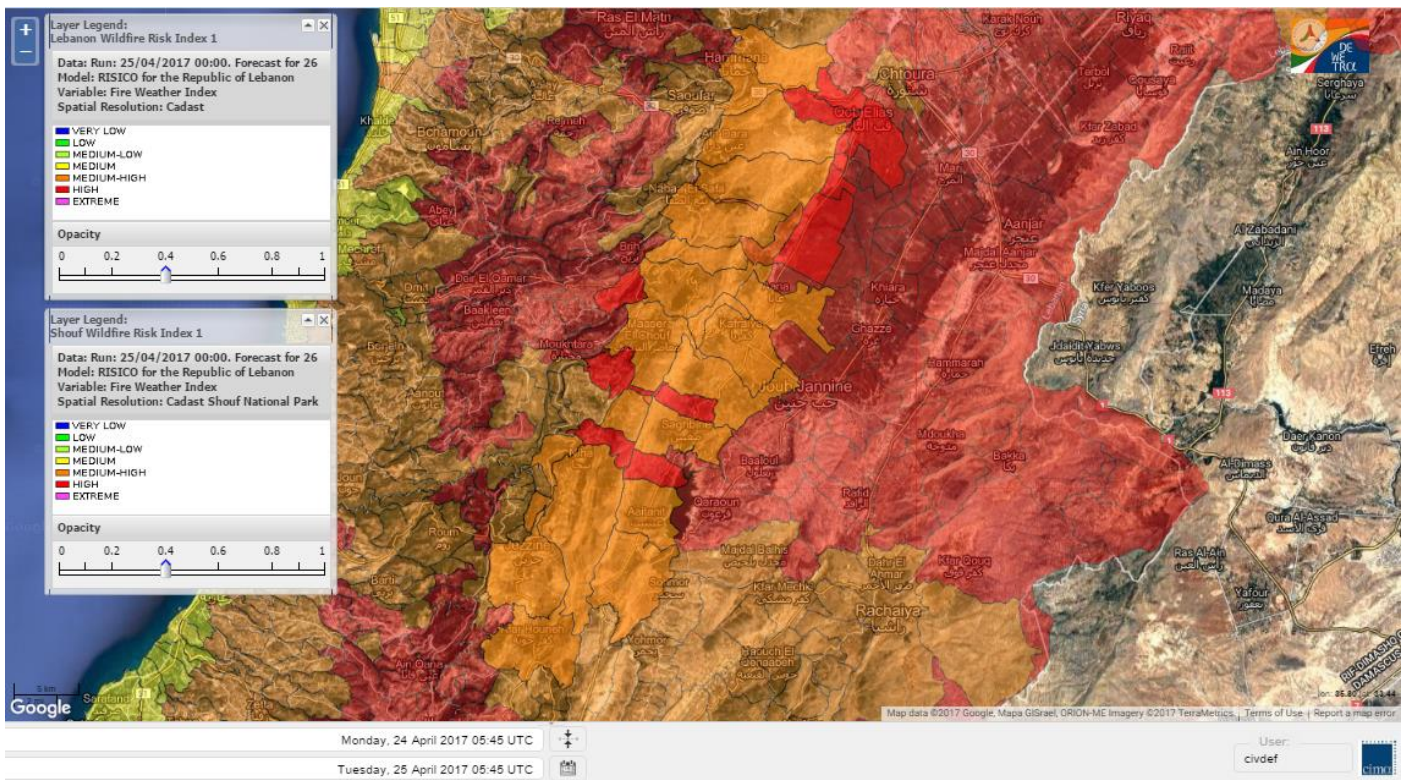

Shouf Biosphere Reserve Forecast for 26 April 2017