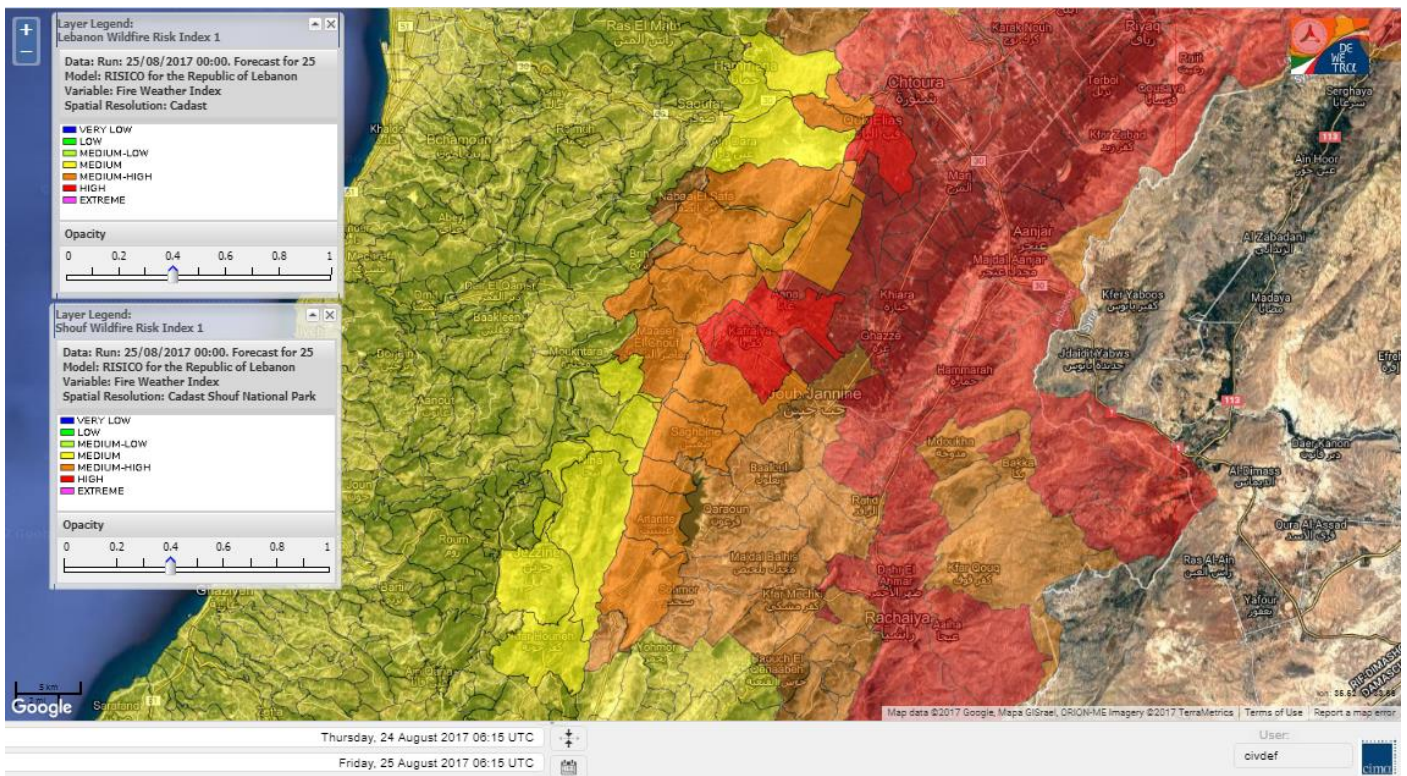

Shouf Biosphere Reserve Forecast for 25 Aug 2017