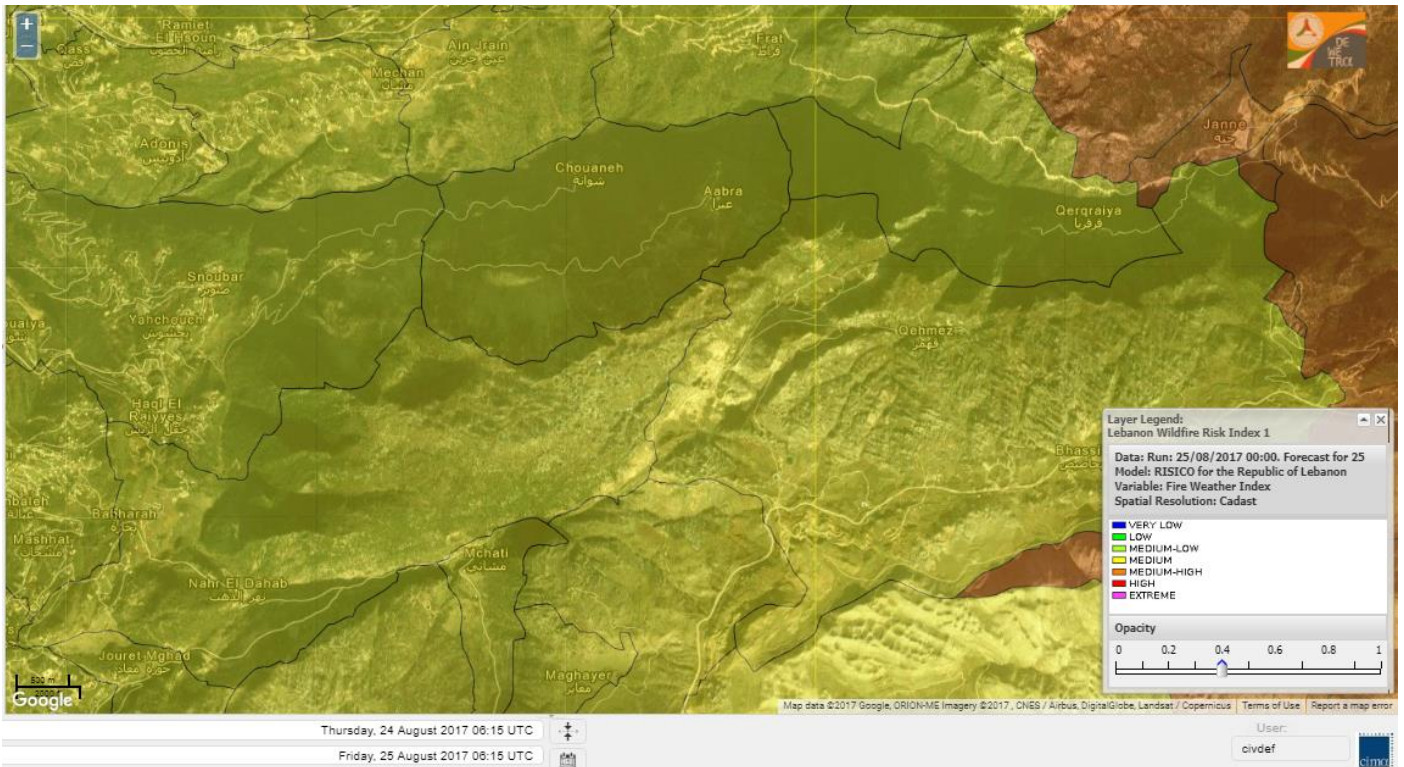

Jabal Moussa Reserve Forecast for 25 Aug 2017