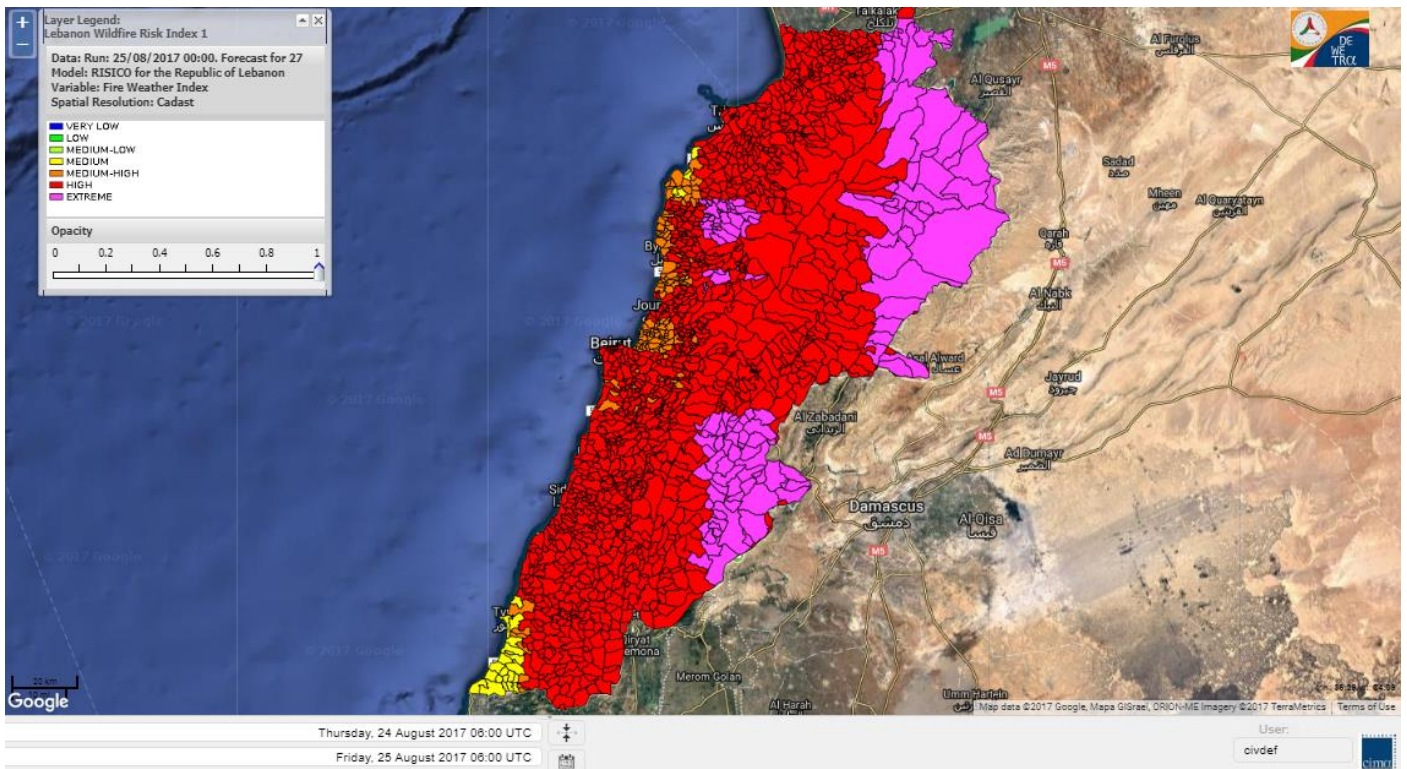

Lebanon for 27 Aug 2017