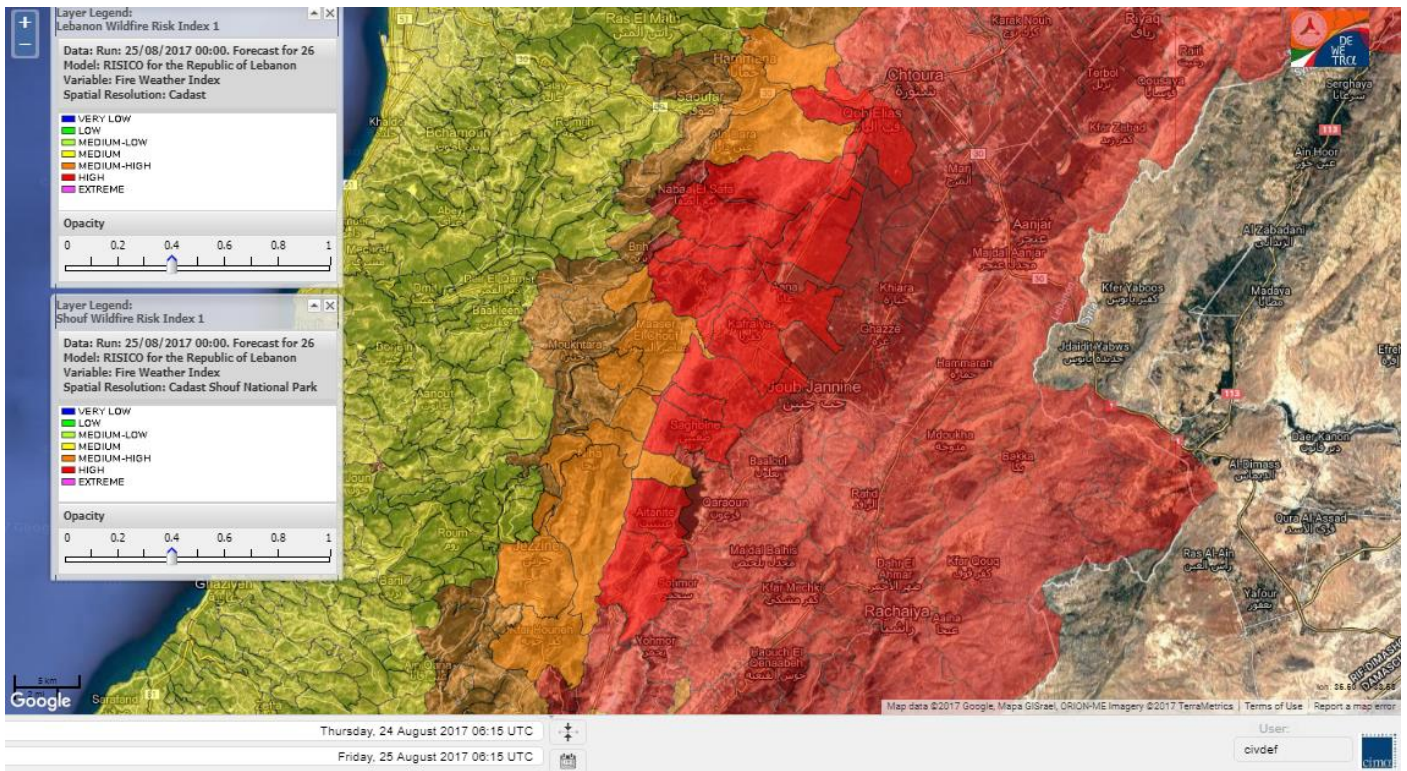

Shouf Biosphere Reserve Forecast for 26 Aug 2017