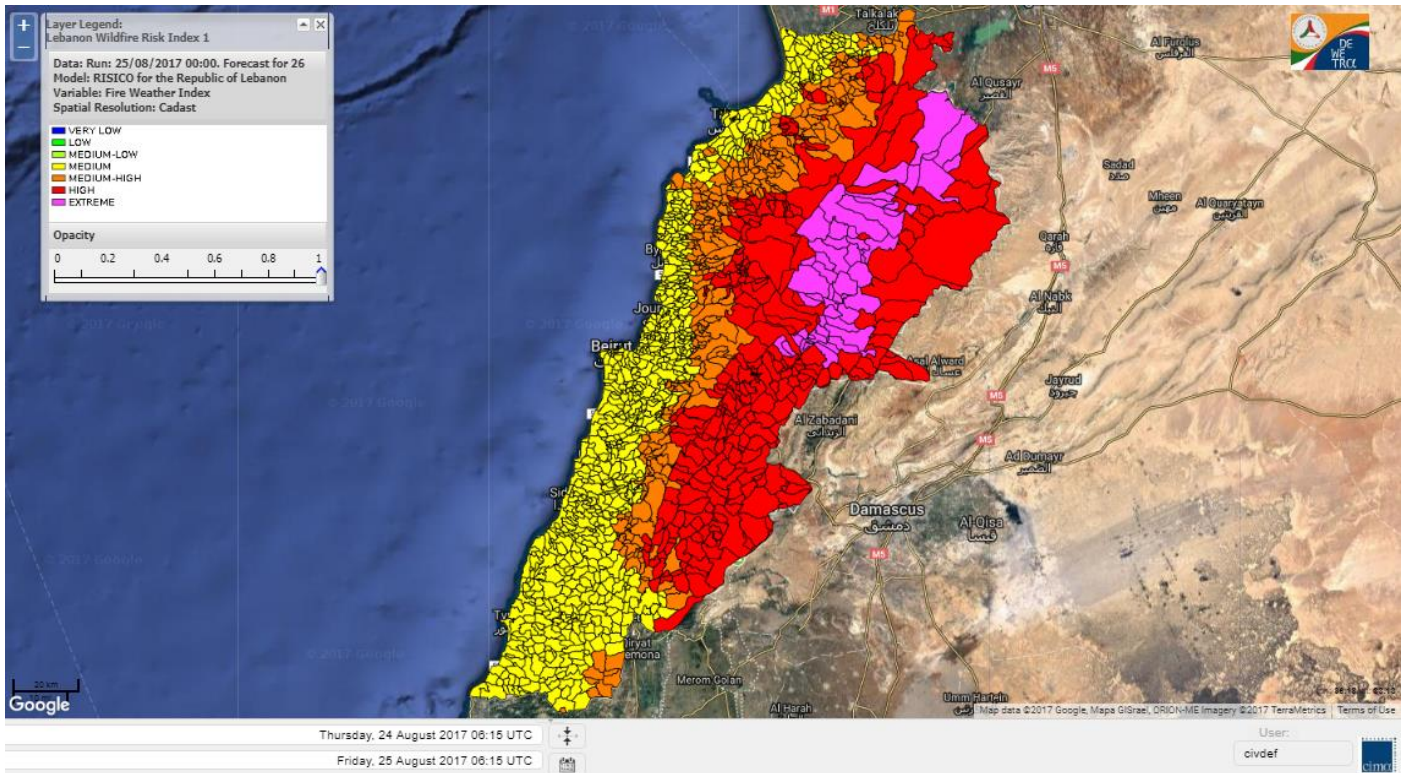

Lebanon for 26 Aug 2017