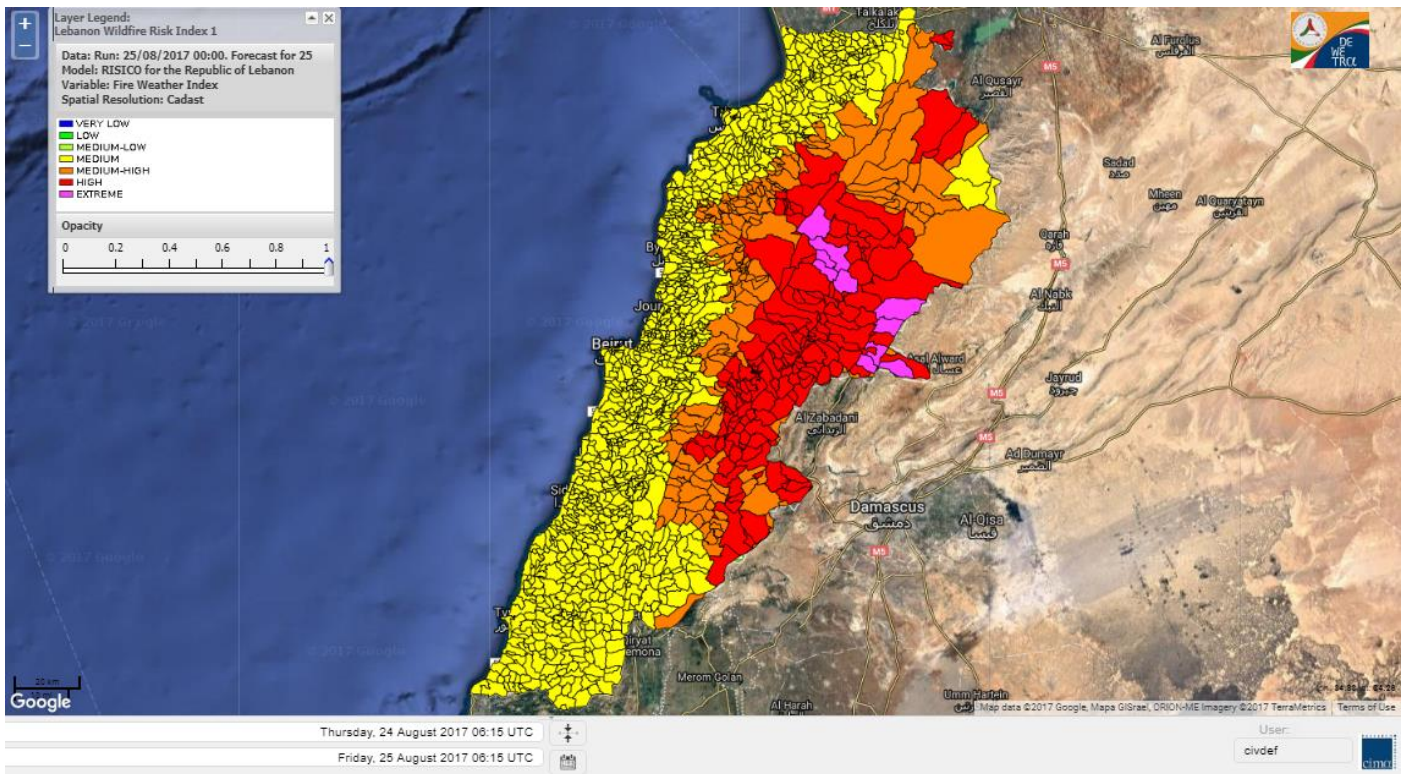

Lebanon for 25 Aug 2017