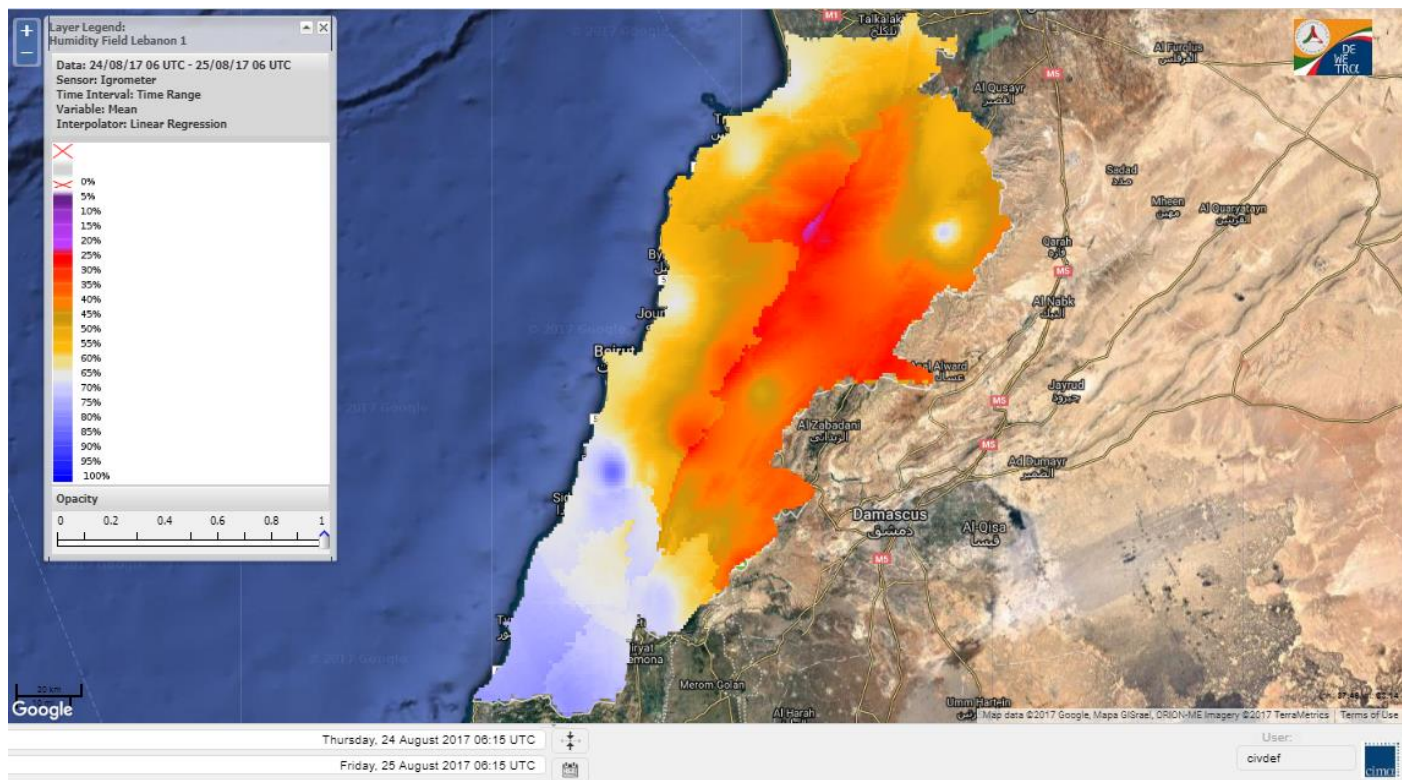

Lebanon humidity for 25 Aug 2017