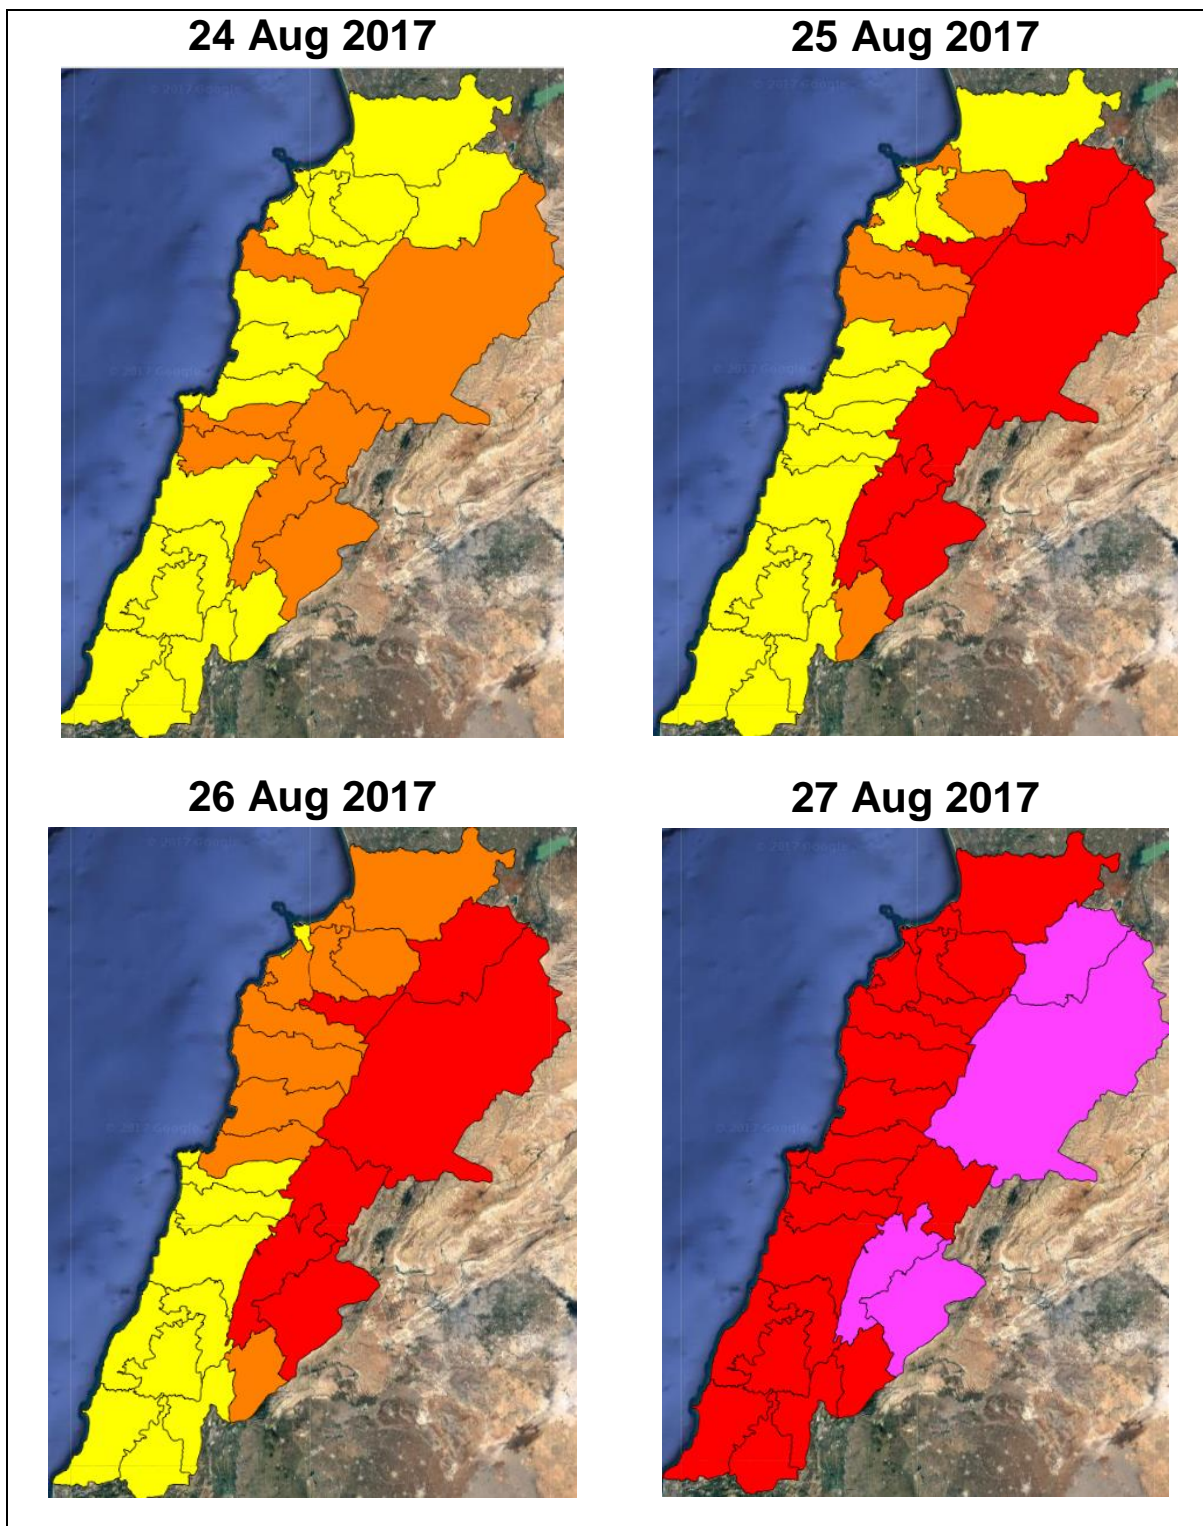

FIRE RISK INDEX

Layer Legend:
Lebanon Wildfire Risk Index 1

Data: Run: 25/08/2017 00:00. Forecast for 25
Model: RISICO for the Republic of Lebanon
Variable: Fire Weather Index
Spatial Resolution: Caza

- VERY LOW
- LOW
- MEDIUM-LOW
- MEDIUM
- MEDIUM-HIGH
- HIGH
- EXTREME