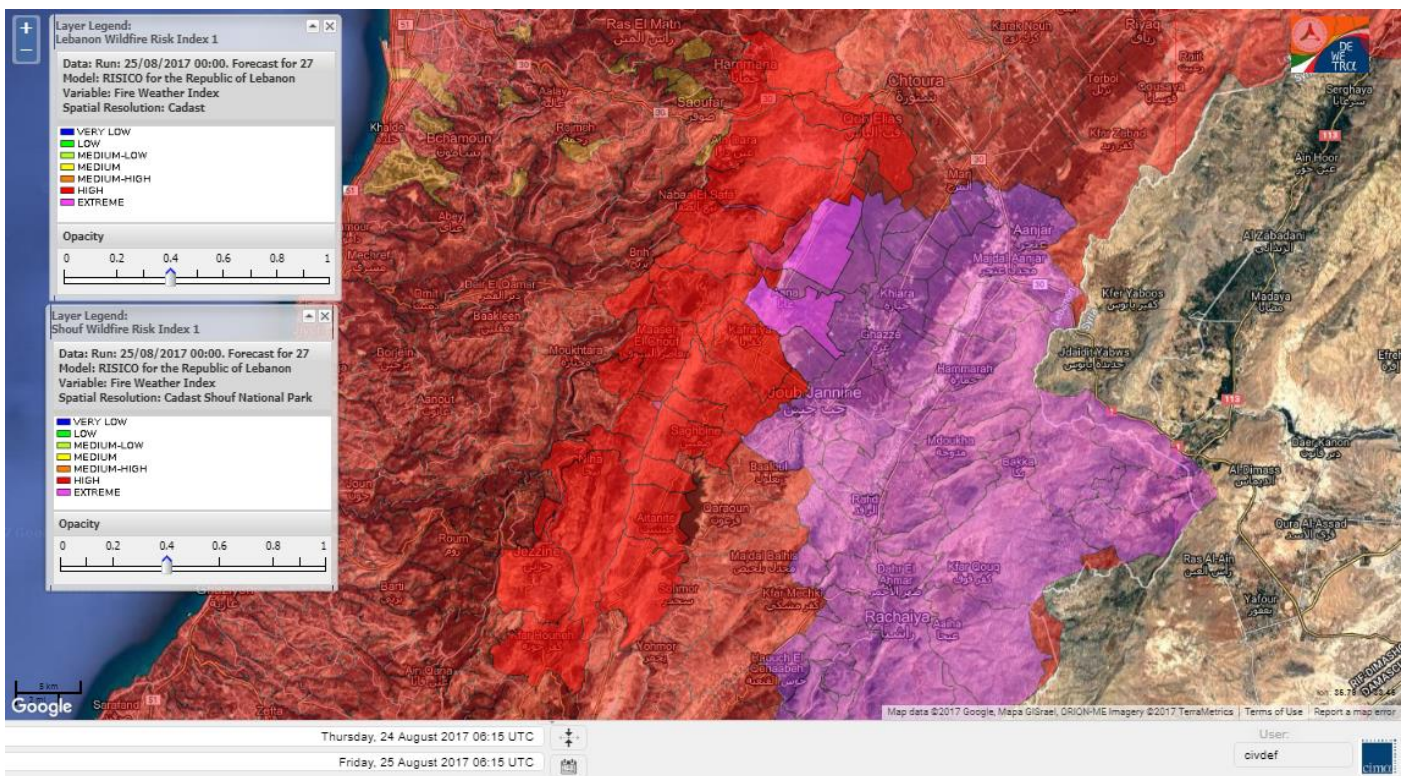

Shouf Biosphere Reserve Forecast for 27 Aug 2017