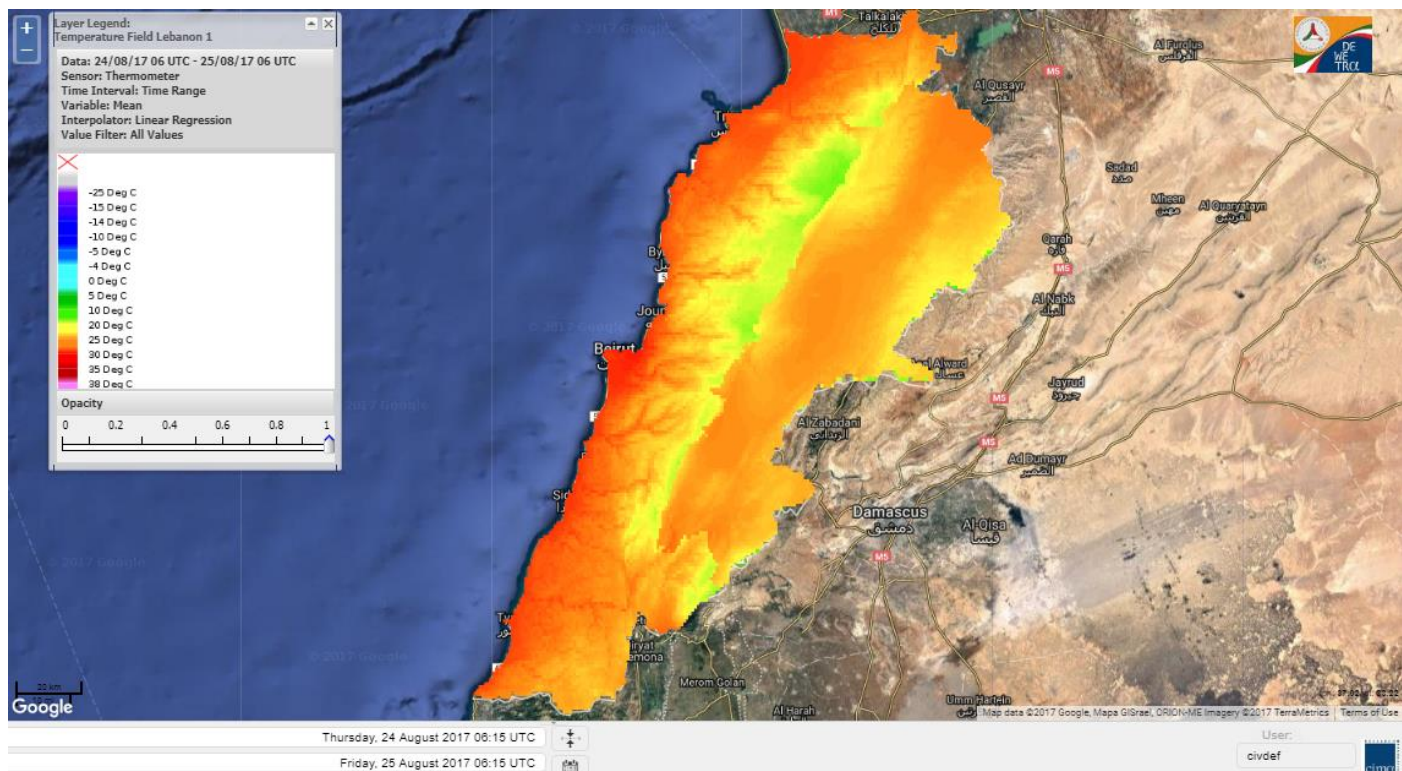

Lebanon temperature for 25 Aug 2017