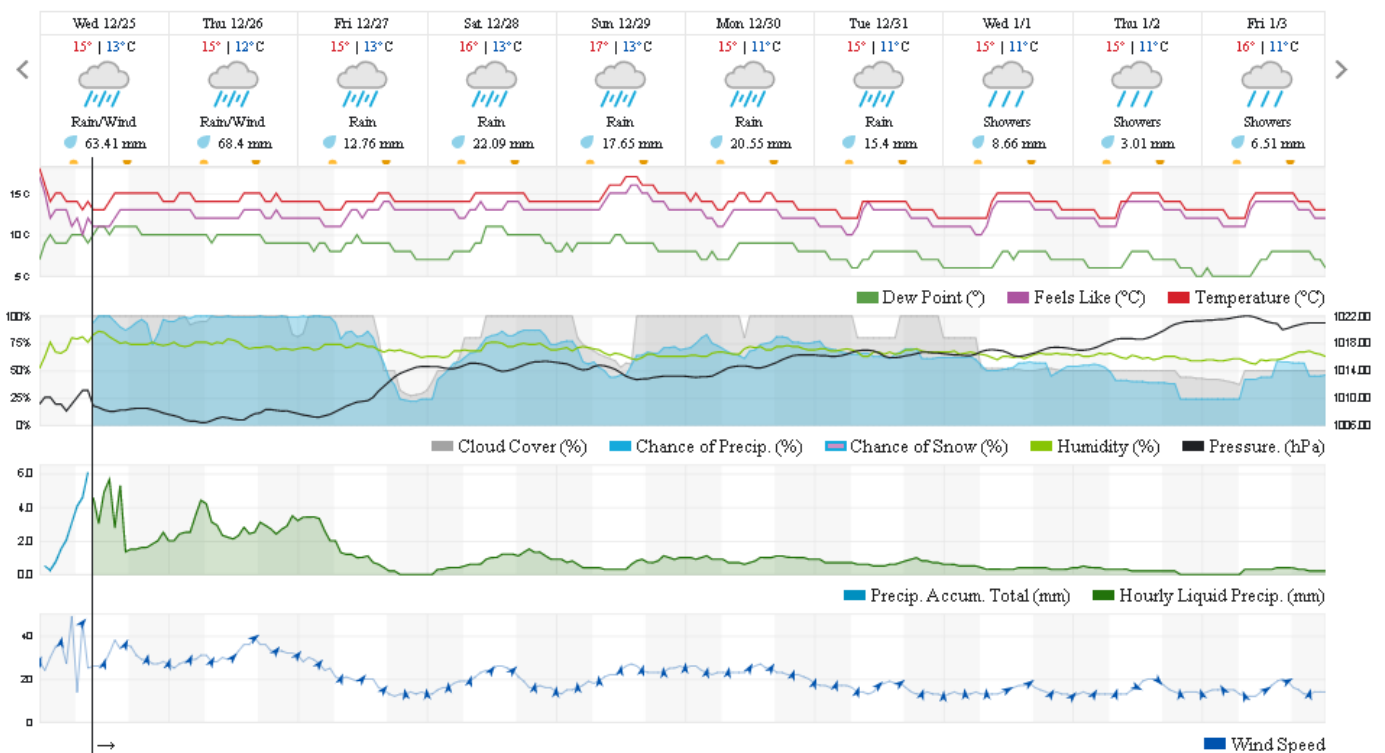

Jabal Moussa Reserve Forecast for 27 December 2019

Beirut, Beirut Governorate, Lebanon 10-Day Weather Forecast

12° ACHRAFIEH,RIZK STATION | CHANGE

TODAY HOURLY 10-DAY CALENDAR HISTORY WUNDERMAP

Customize

Nord