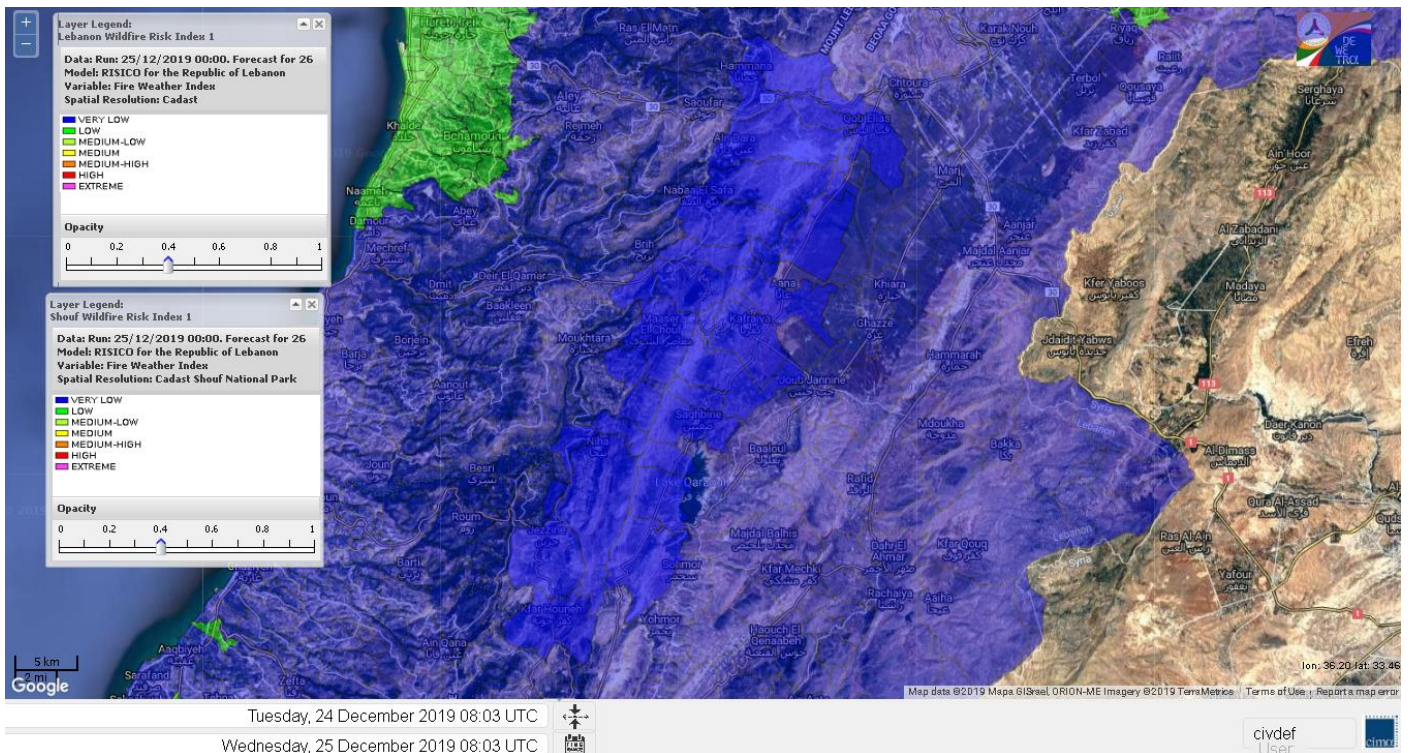

Shouf Biosphere Reserve Forecast for 26 December 2019