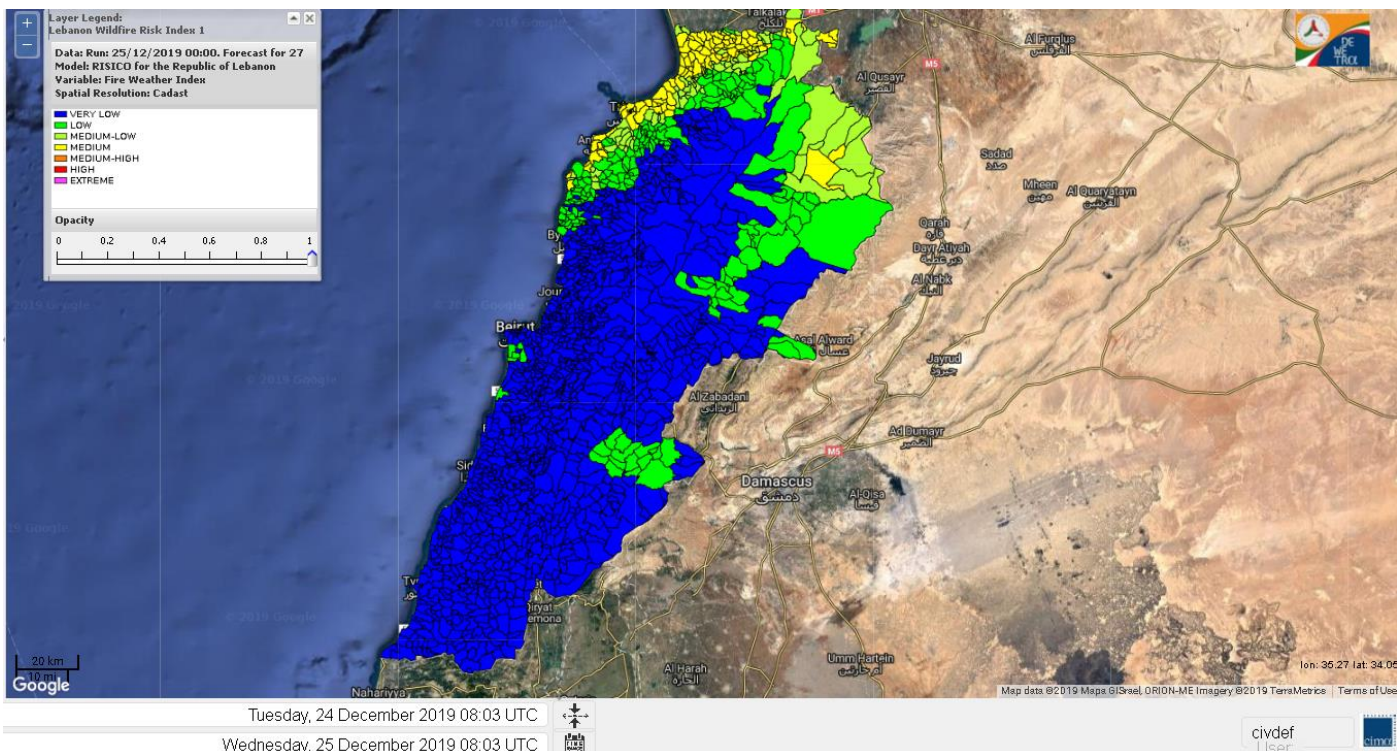

- VERY LOW
- LOW
- MEDIUM-LOW
- MEDIUM
- MEDIUM-HIGH
- HIGH
- EXTREME

Lebanon for 25 December 2019

Lebanon for 26 December 2019

Lebanon for 27 December 2019

Shouf Biosphere Reserve Forecast for 25 December 2019