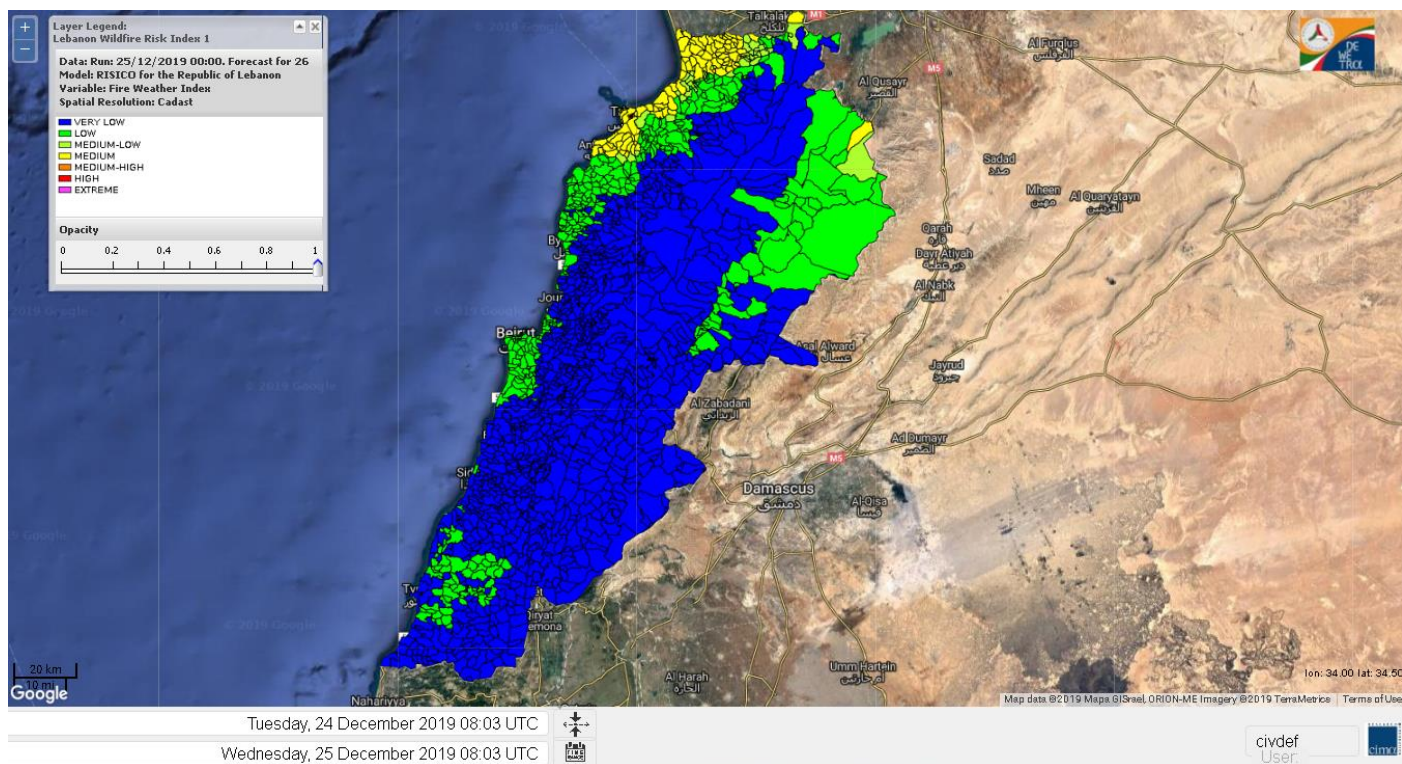

Lebanon for 26 December 2019