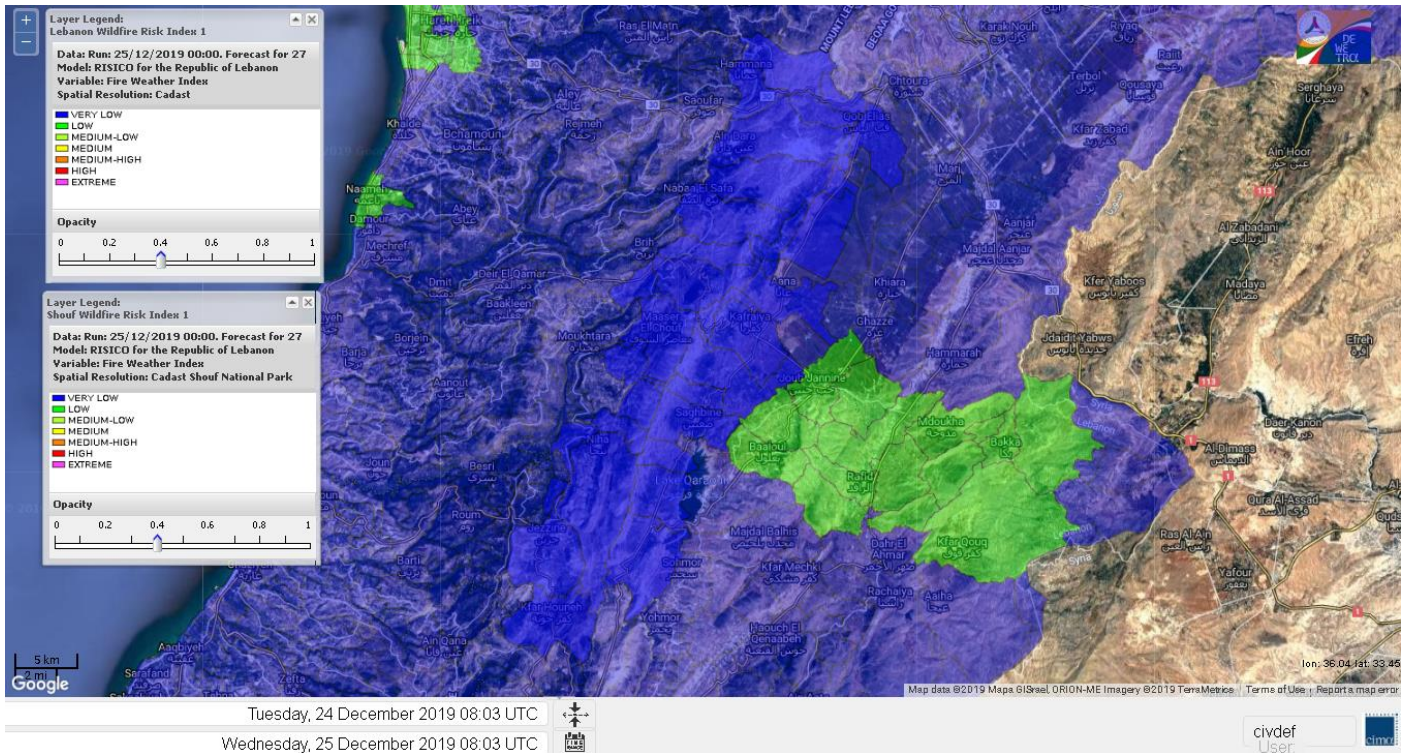

Shouf Biosphere Reserve Forecast for 27 December 2019