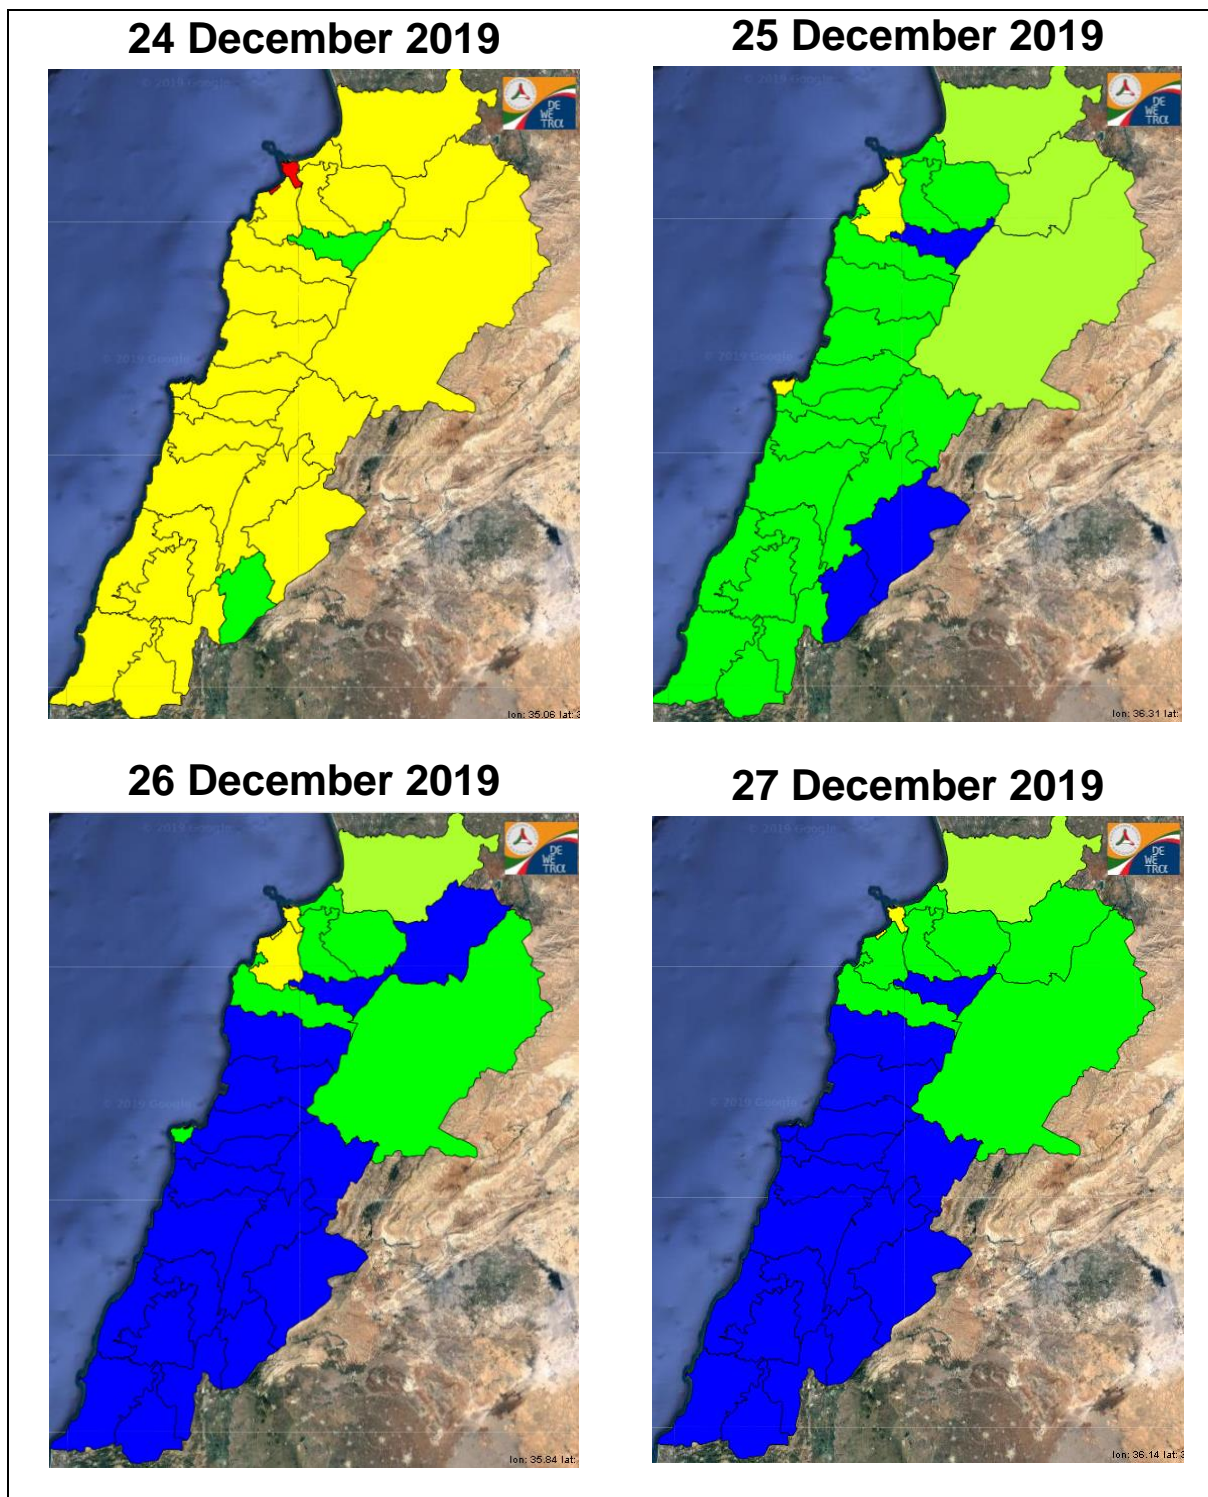

FIRE RISK INDEX

Layer Legend:
Lebanon Wildfire Risk Index 1

Data: Run: 25/12/2019 00:00. Forecast for 25
Model: RISICO for the Republic of Lebanon
Variable: Fire Weather Index
Spatial Resolution: Caza

- VERY LOW
- LOW
- MEDIUM-LOW
- MEDIUM
- MEDIUM-HIGH
- HIGH
- EXTREME