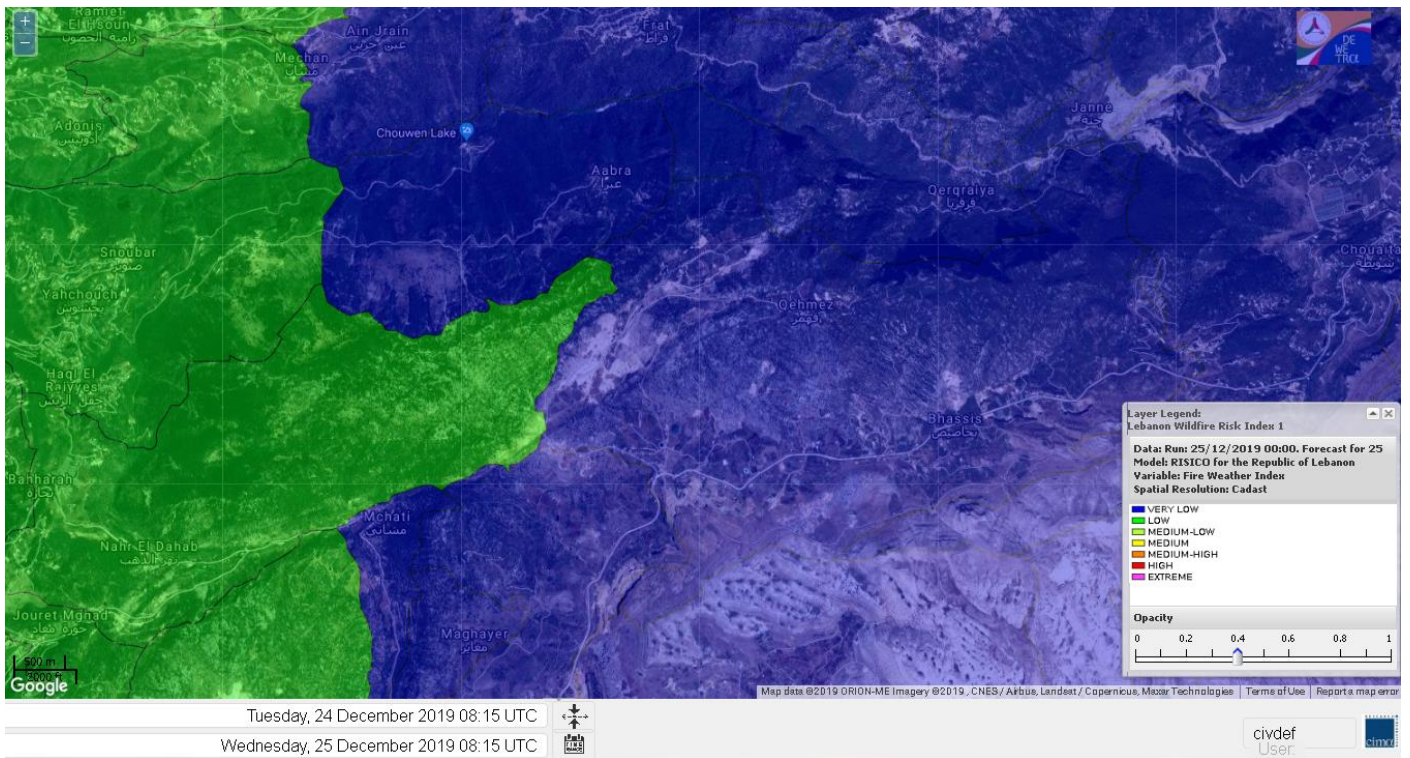

Jabal Moussa Reserve Forecast for 25 December 2019