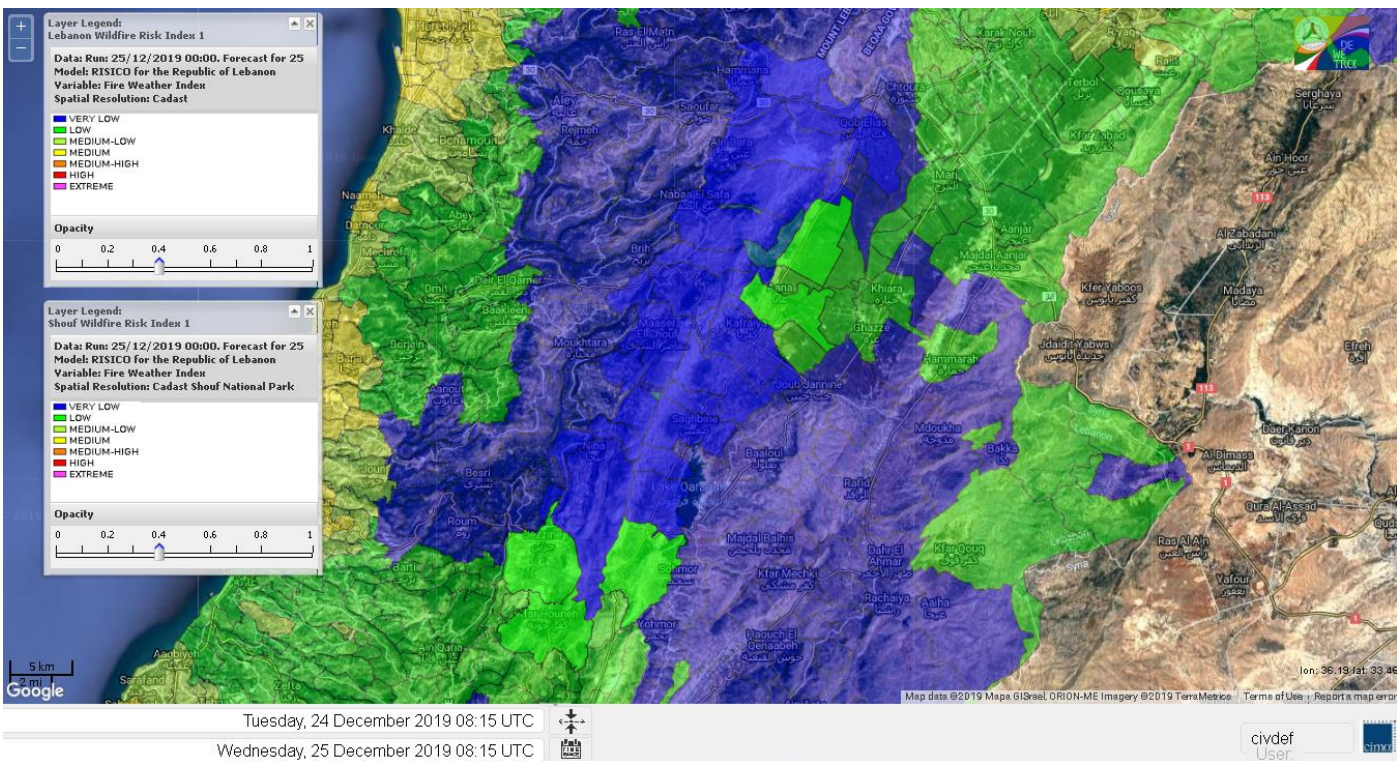

- VERY LOW
- LOW
- MEDIUM-LOW
- MEDIUM
- MEDIUM-HIGH
- HIGH
- EXTREME

Lebanon for 25 December 2019

Lebanon for 26 December 2019

Lebanon for 27 December 2019

Shouf Biosphere Reserve Forecast for 25 December 2019