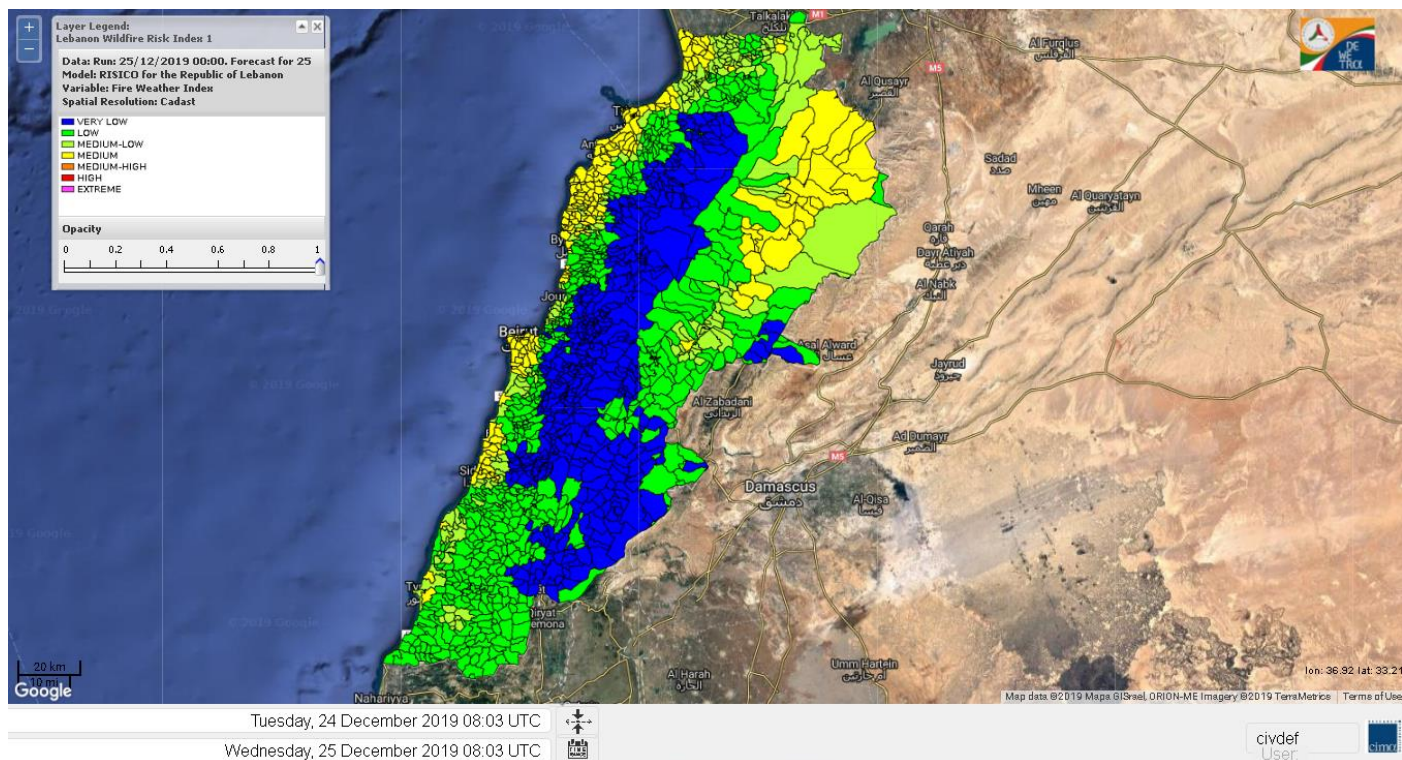

Lebanon for 25 December 2019