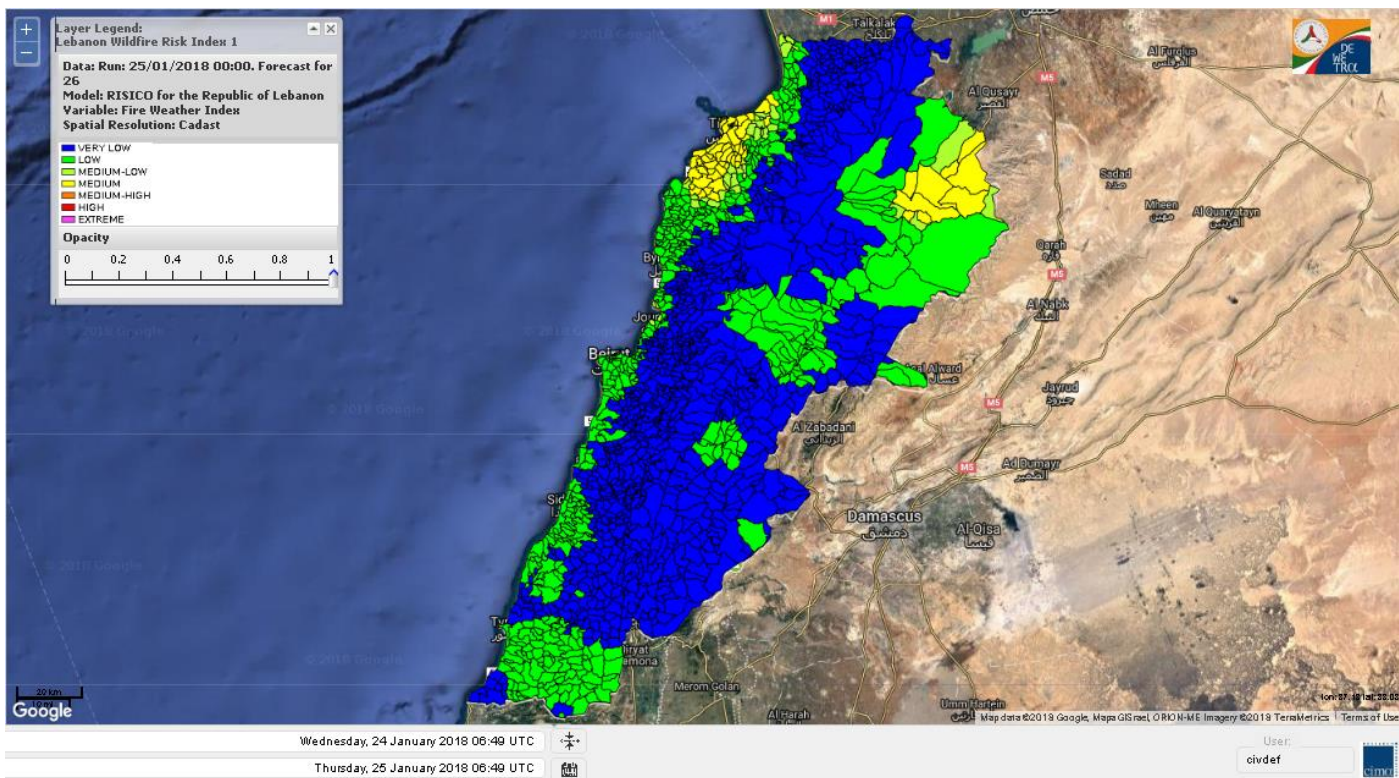

Lebanon for 26 2018