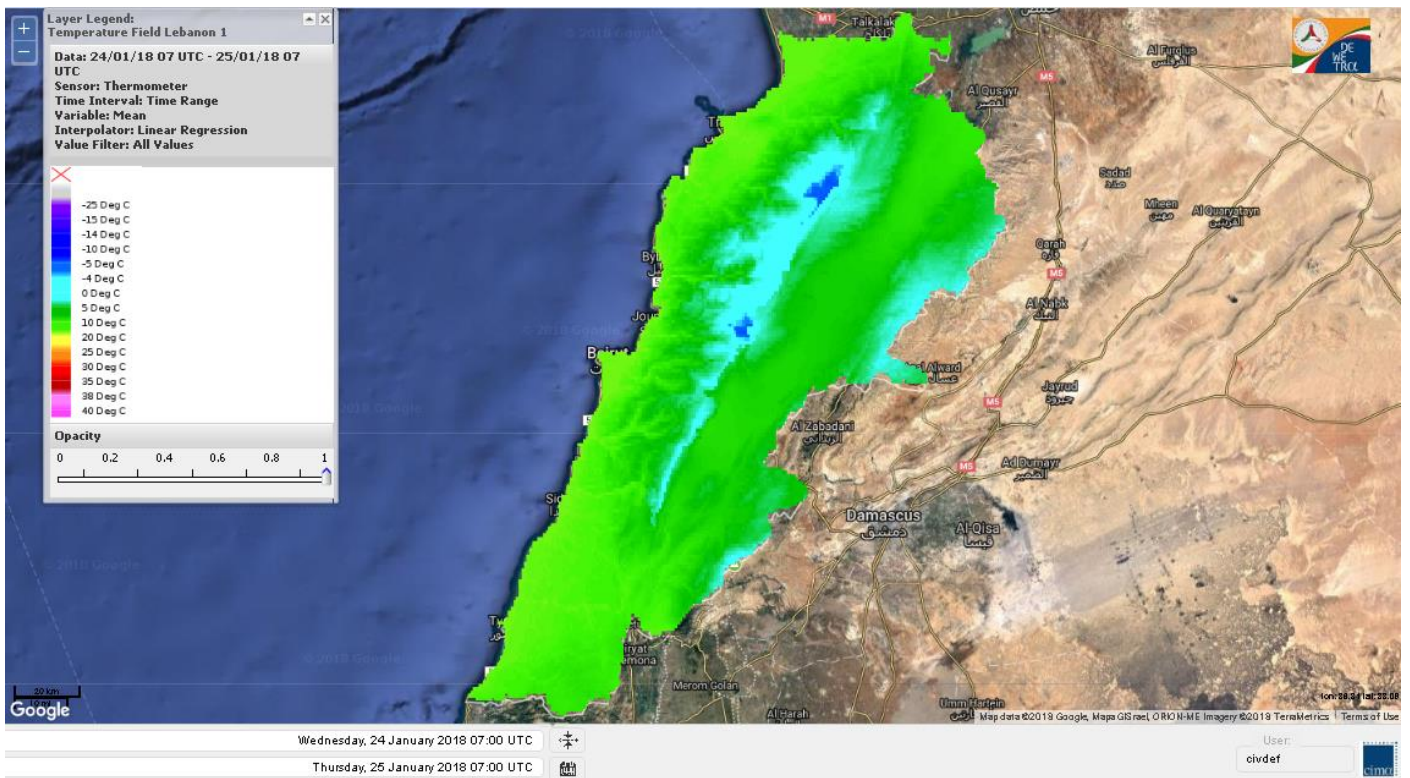

Lebanon temperature for Lebanon 25 Jan 2018