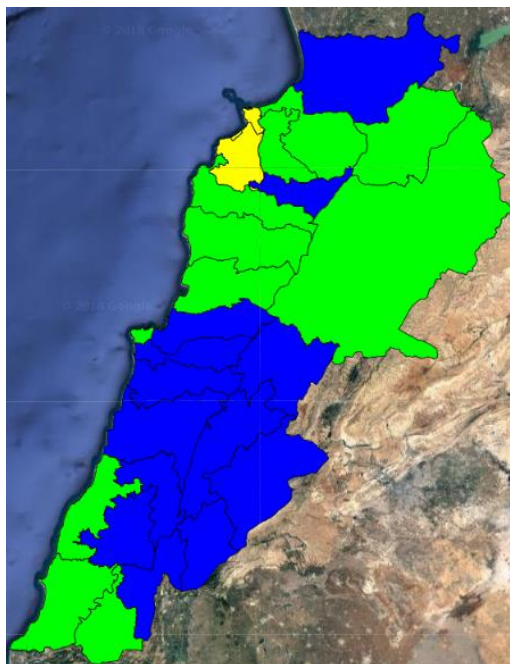

Beirut, 25 January 2018

FIRE RISK INDEX

24 Jan 2018

25 Jan 2018

26 Jan 2018

27 Jan 2018

Layer Legend:
Lebanon Wildfire Risk Index: 1

Data: Run: 25/01/2018 00:00. Forecast for 25
Model: RISICO for the Republic of Lebanon
Variable: Fire Weather Index
Spatial Resolution: Caza