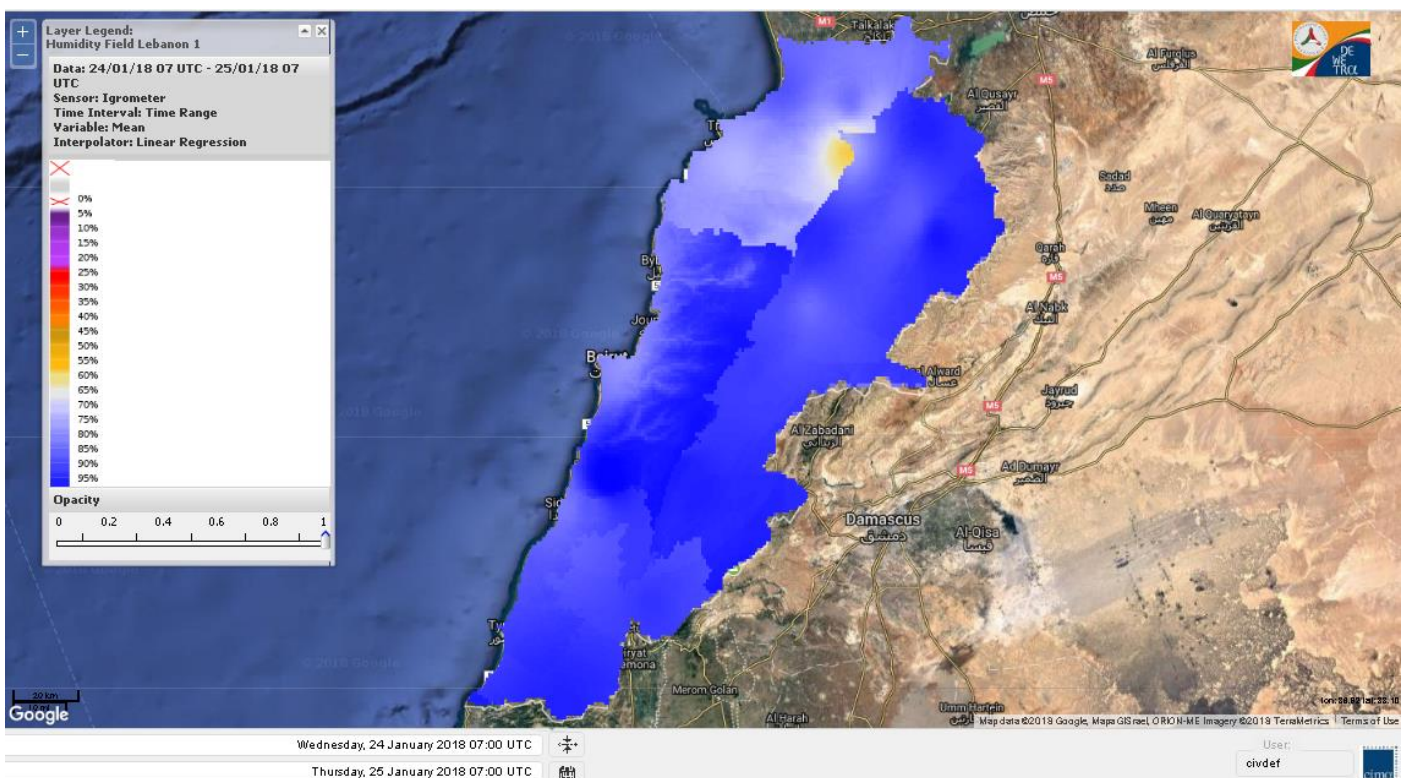

Lebanon humidity for Lebanon 25 Jan 2018