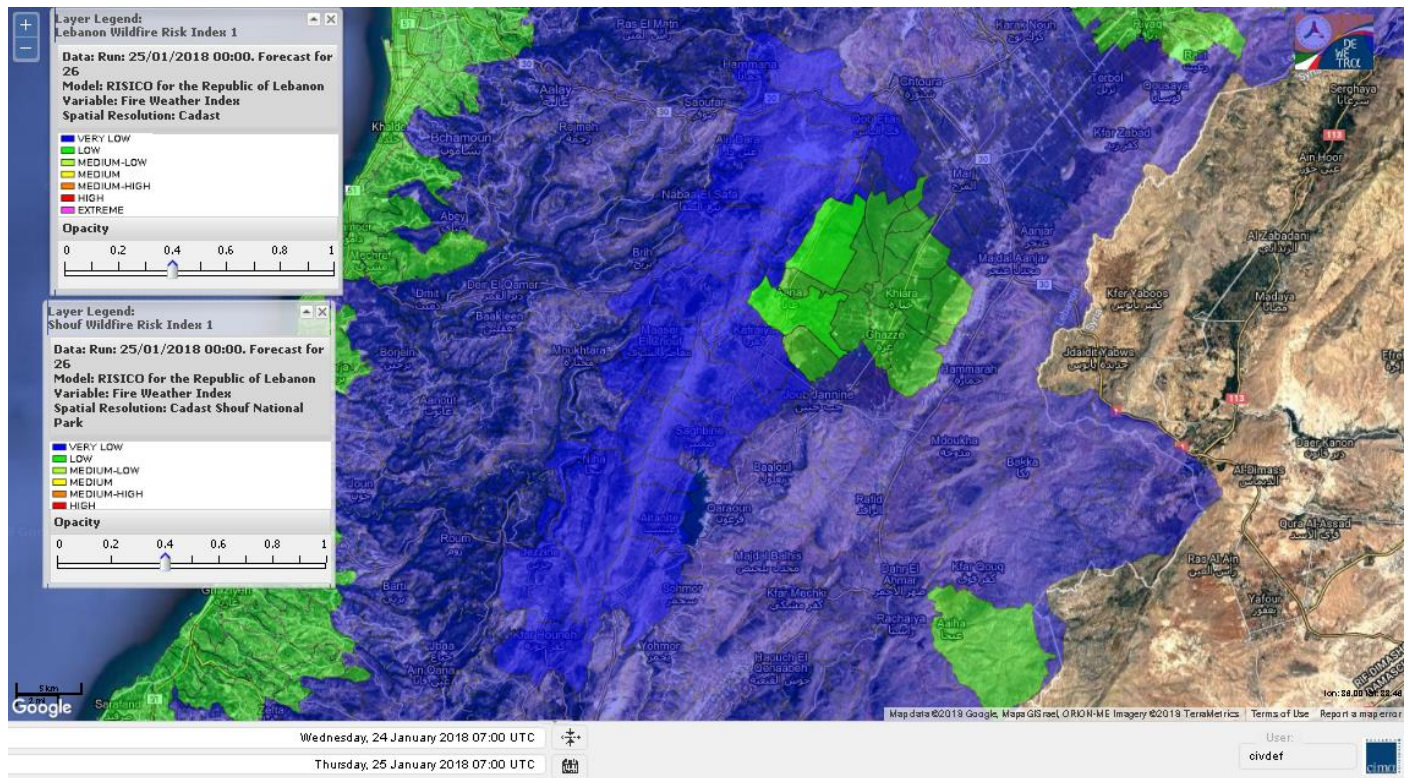

Shouf Biosphere Reserve Forecast for 26 Jan 2018