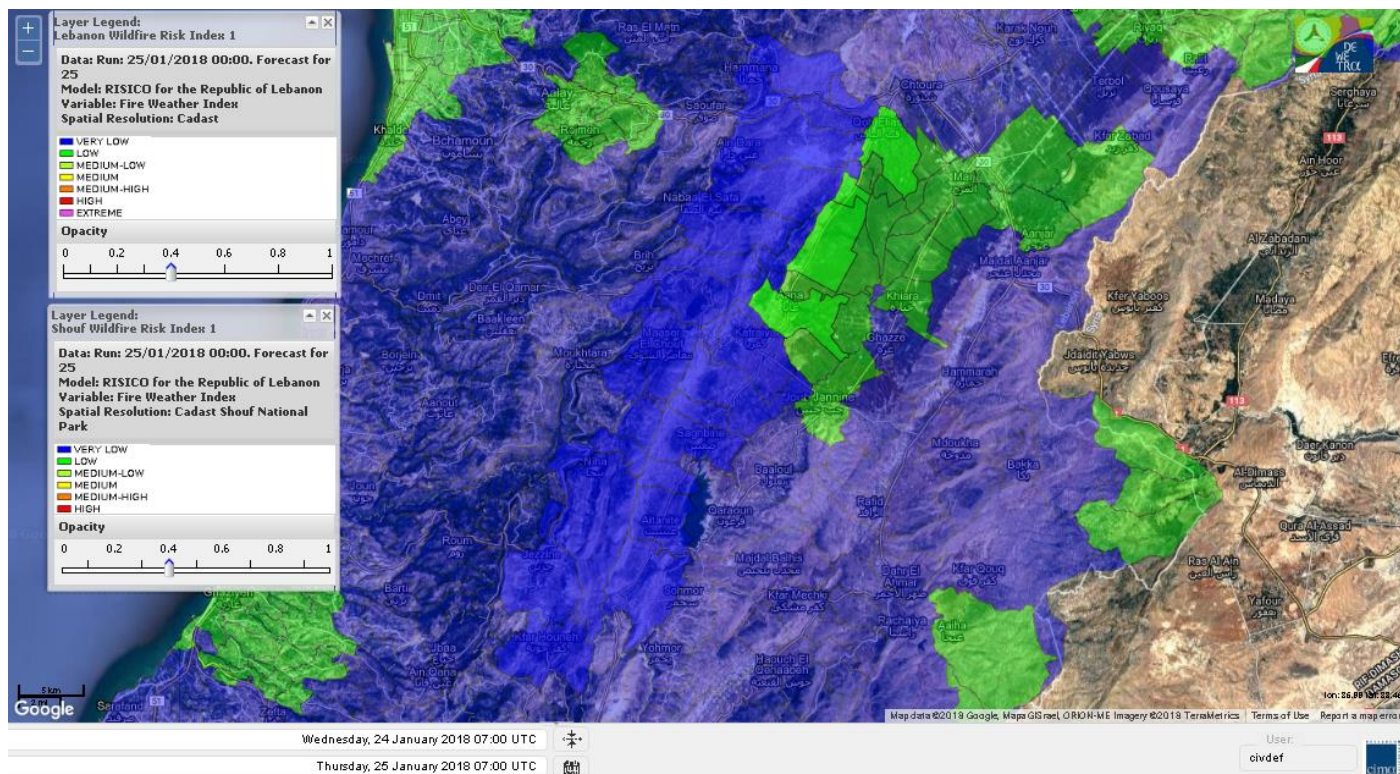

Shouf Biosphere Reserve Forecast for 25 Jan 2018