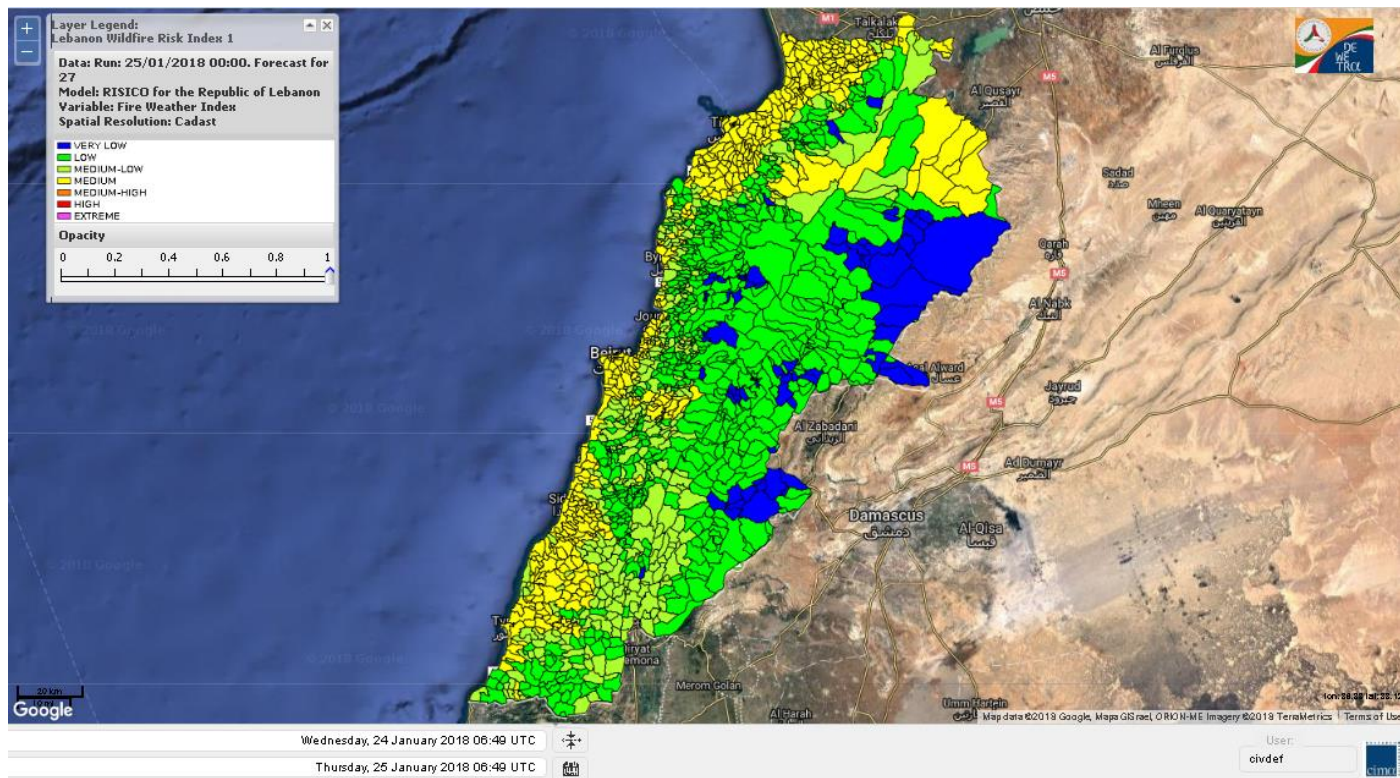

Lebanon for 27 Jan 2018