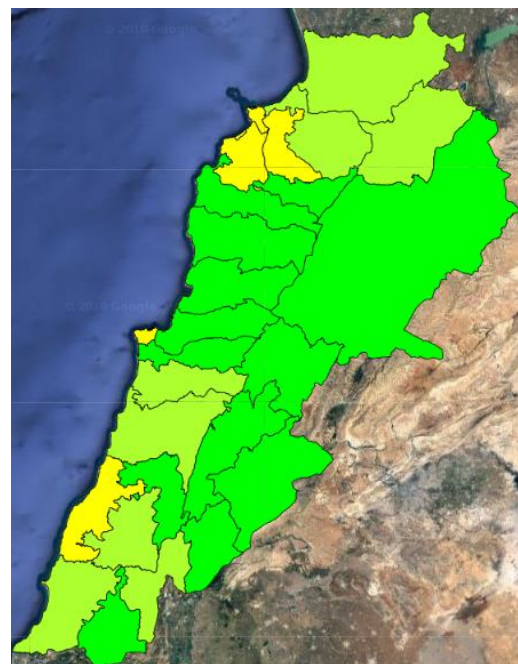

Beirut, 25 January 2018

FIRE RISK INDEX

24 Jan 2018

25 Jan 2018

26 Jan 2018

27 Jan 2018

Layer Legend:
Lebanon Wildfire Risk Index: 1

Data: Run: 25/01/2018 00:00. Forecast for 25
Model: RISICO for the Republic of Lebanon
Variable: Fire Weather Index
Spatial Resolution: Caza