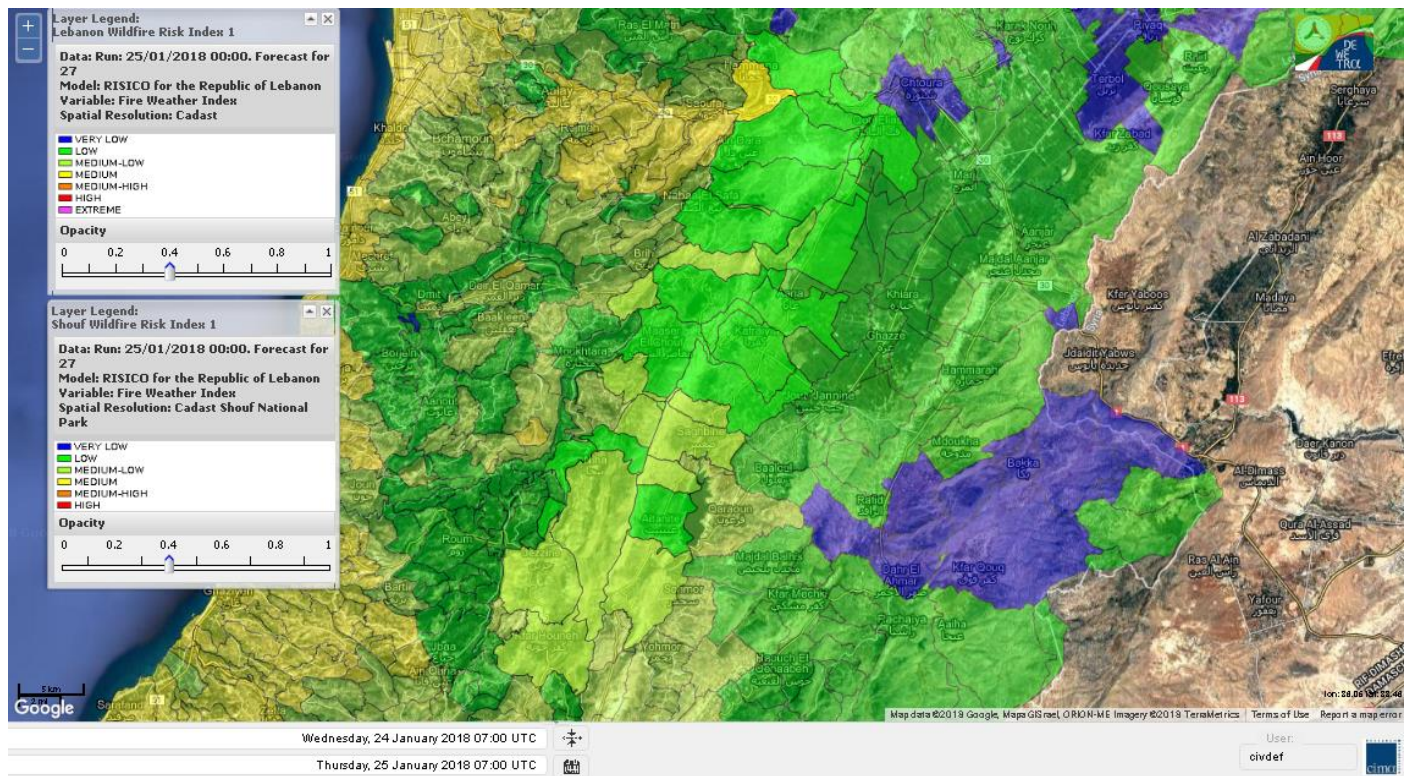

Shouf Biosphere Reserve Forecast for 27 Jan 2018