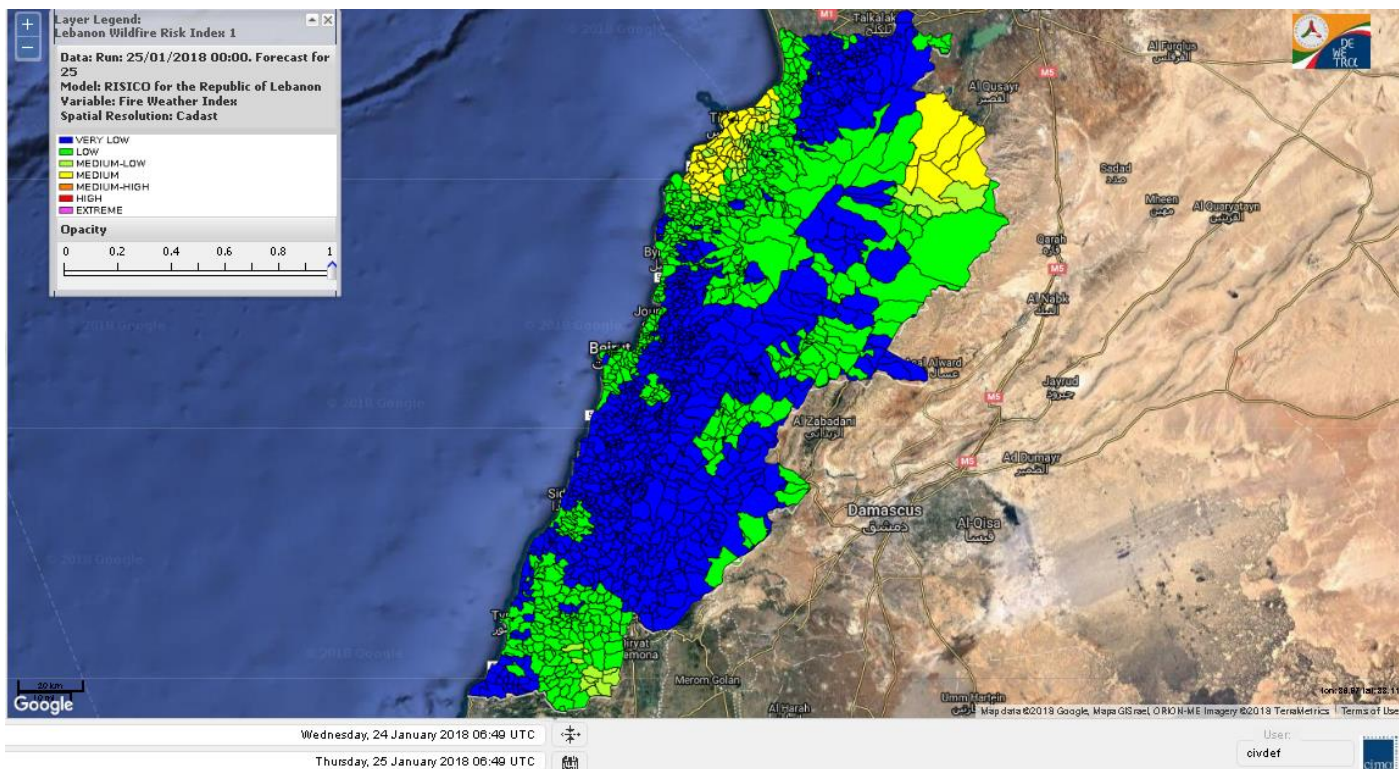

Lebanon for 25 Jan 2018