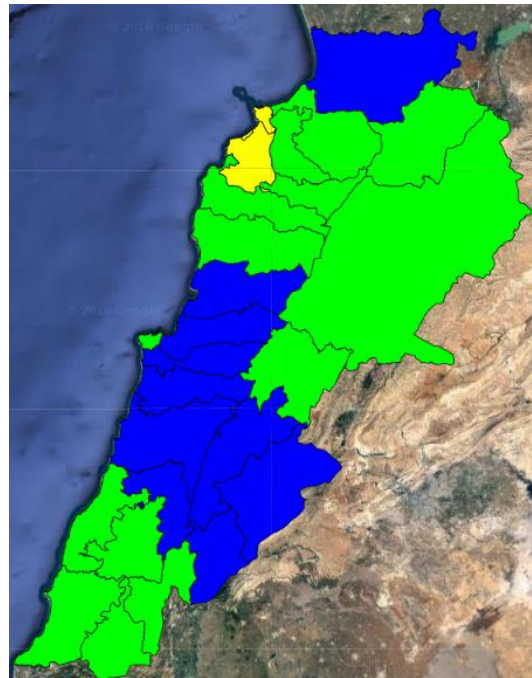

FIRE RISK INDEX

24 Jan 2018

25 Jan 2018

26 Jan 2018

27 Jan 2018

Layer Legend:
Lebanon Wildfire Risk Index: 1

Data: Run: 25/01/2018 00:00. Forecast for 25
Model: RISICO for the Republic of Lebanon
Variable: Fire Weather Index
Spatial Resolution: Caza

- VERY LOW
- LOW
- MEDIUM-LOW
- MEDIUM
- MEDIUM-HIGH
- HIGH
- EXTREME