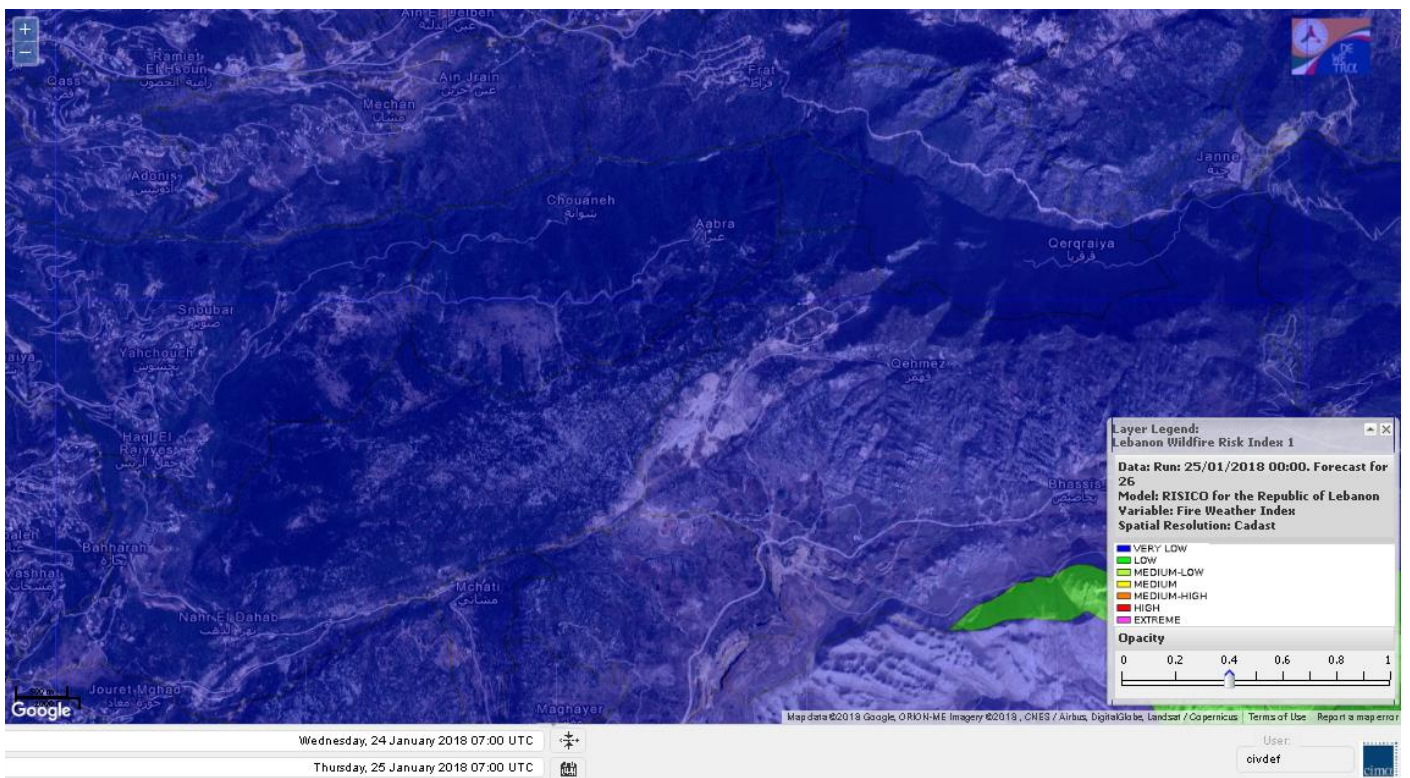

Shouf Biosphere Reserve Forecast for 25 Jan 2018

Shouf Biosphere Reserve Forecast for 26 Jan 2018

Shouf Biosphere Reserve Forecast for 27 Jan 2018

Jabal Moussa Reserve Forecast for 25 Jan 2018

Jabal Moussa Reserve Forecast for 26 Jan 2018