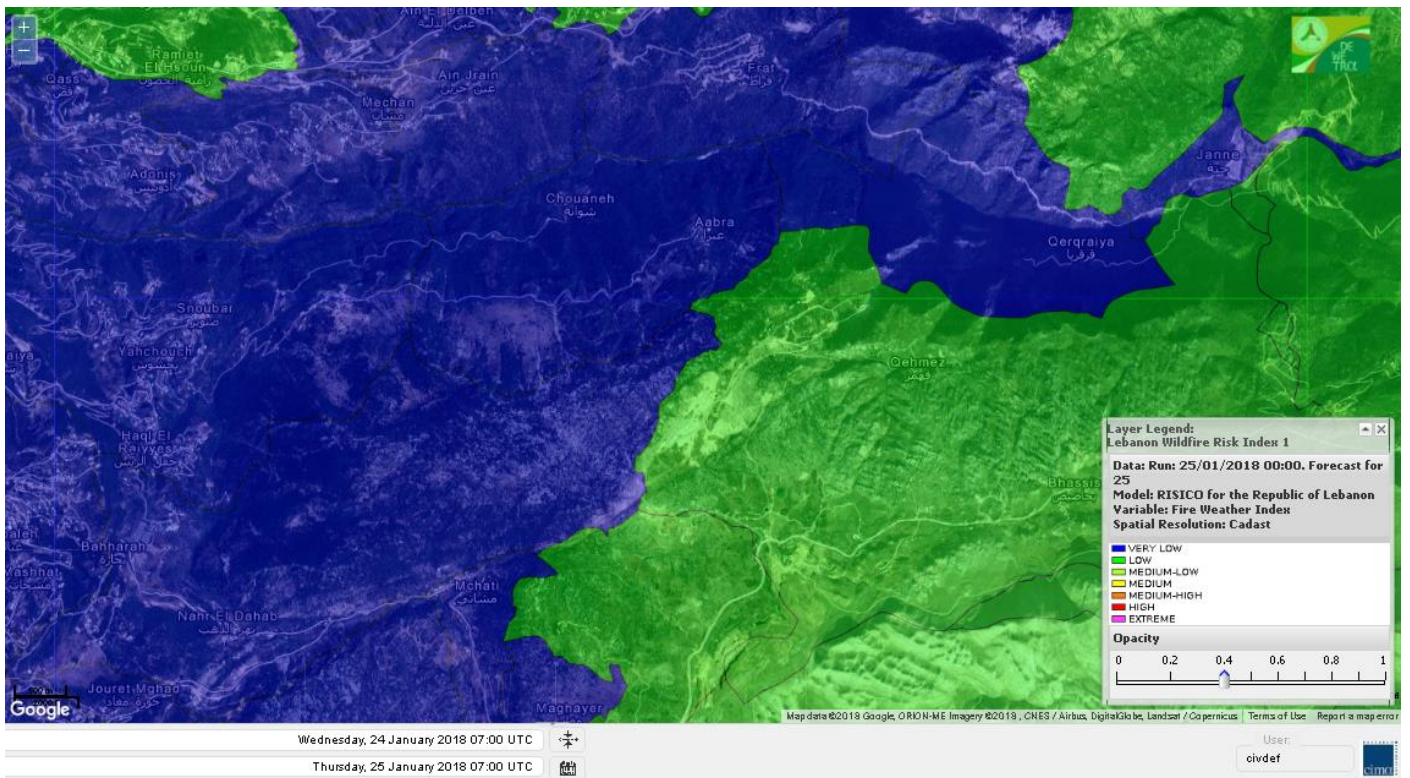

Jabal Moussa Reserve Forecast for 25 Jan 2018