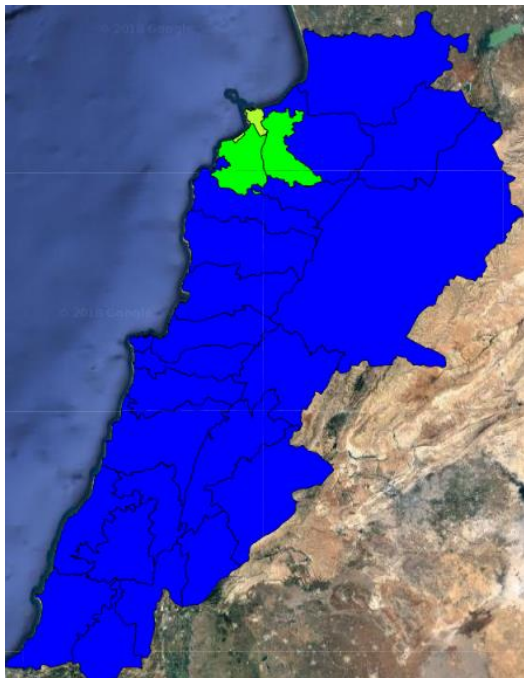

FIRE RISK INDEX

24 Jan 2018