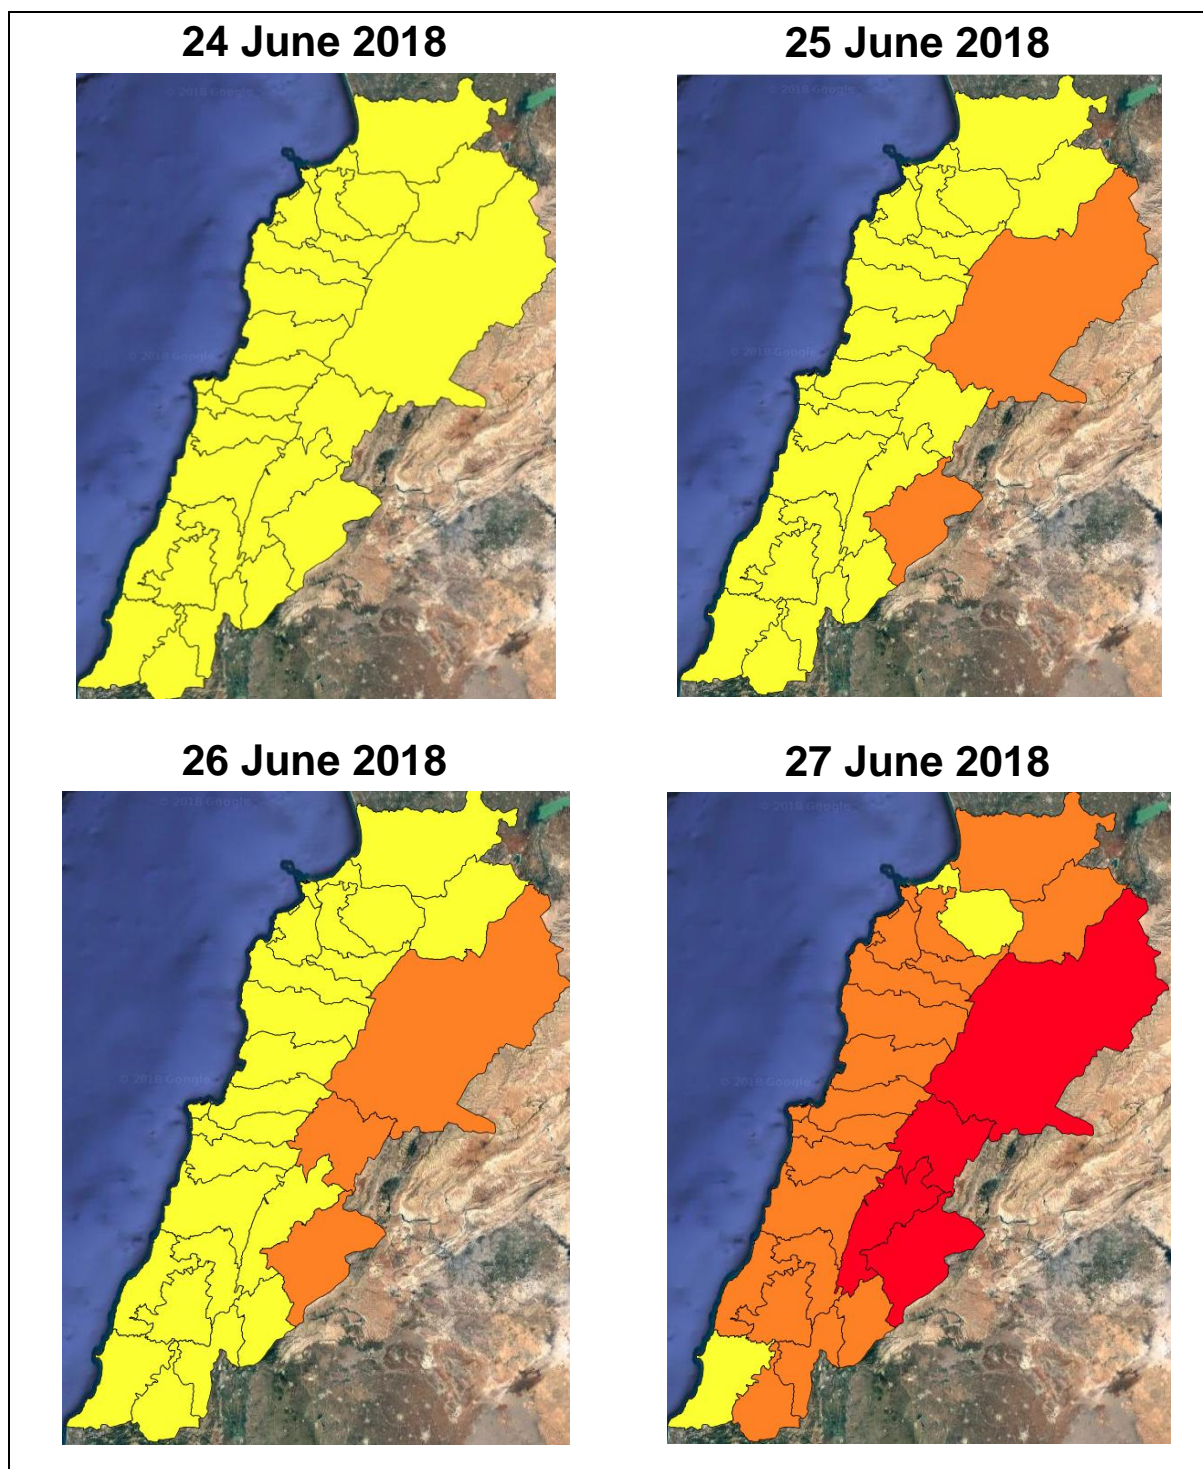

FIRE RISK INDEX

Layer Legend:
Lebanon Wildfire Risk Index 1

Data: Run: 25/06/2018 00:00. Forecast for 25
Model: RISICO for the Republic of Lebanon
Variable: Fire Weather Index
Spatial Resolution: Caza

- VERY LOW
- LOW
- MEDIUM-LOW
- MEDIUM
- MEDIUM-HIGH
- HIGH
- EXTREME