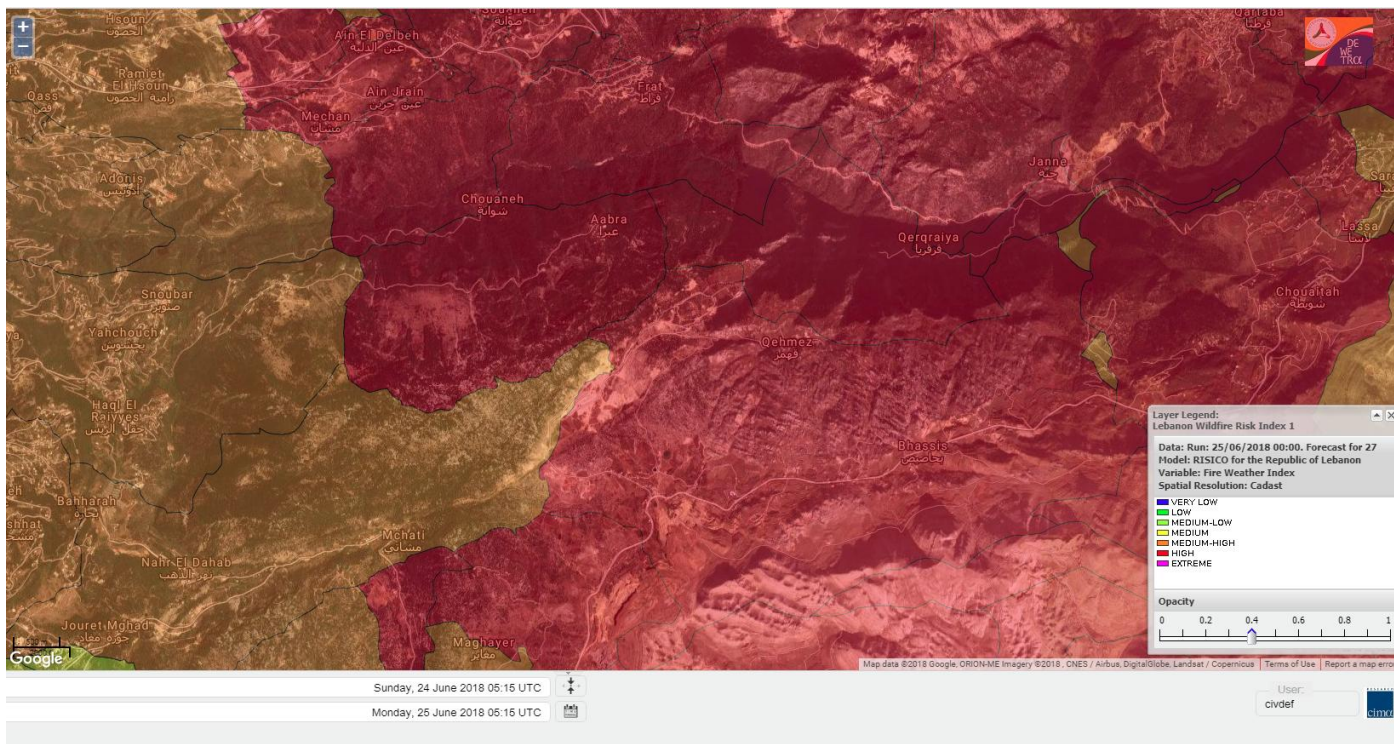

Jabal Moussa Reserve Forecast for 27 June 2018