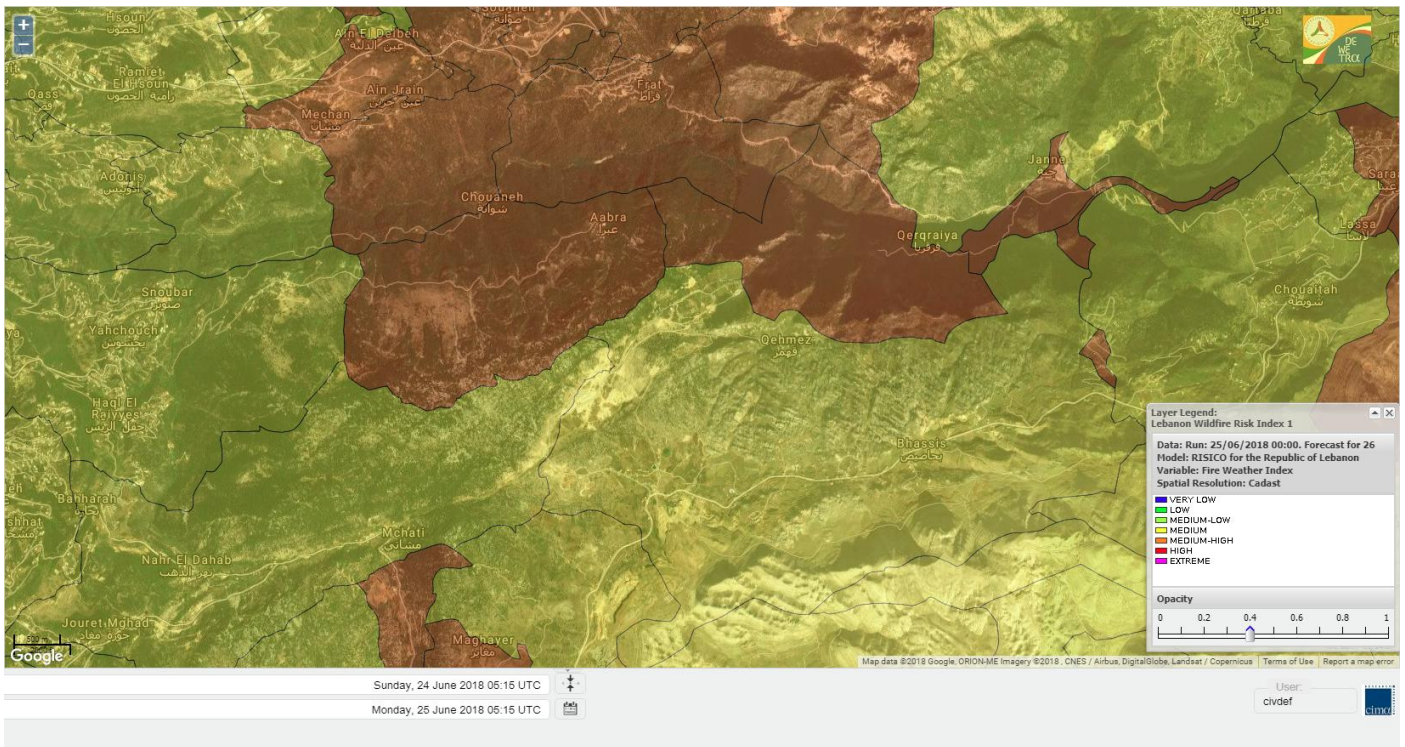

Jabal Moussa Reserve Forecast for 26 June 2018