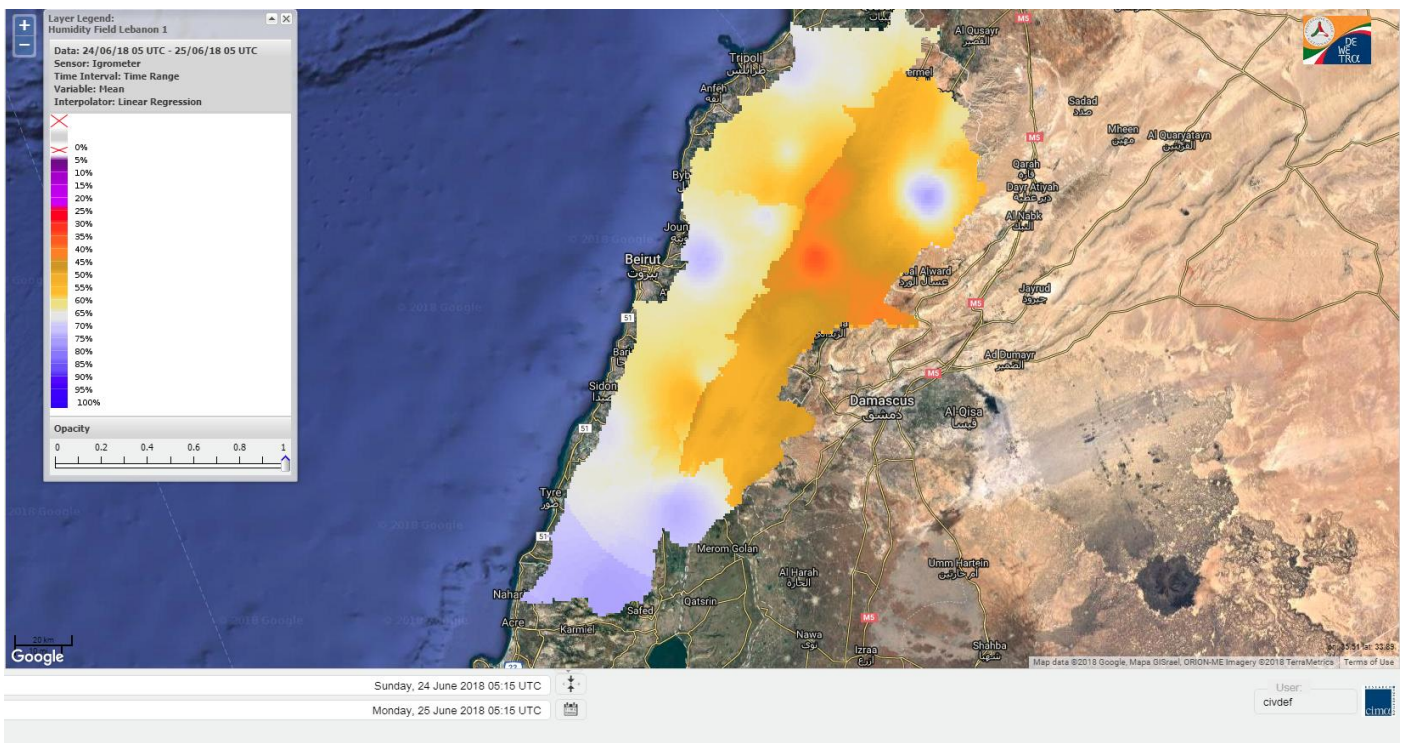

Lebanon humidity for Lebanon 25 June 2018