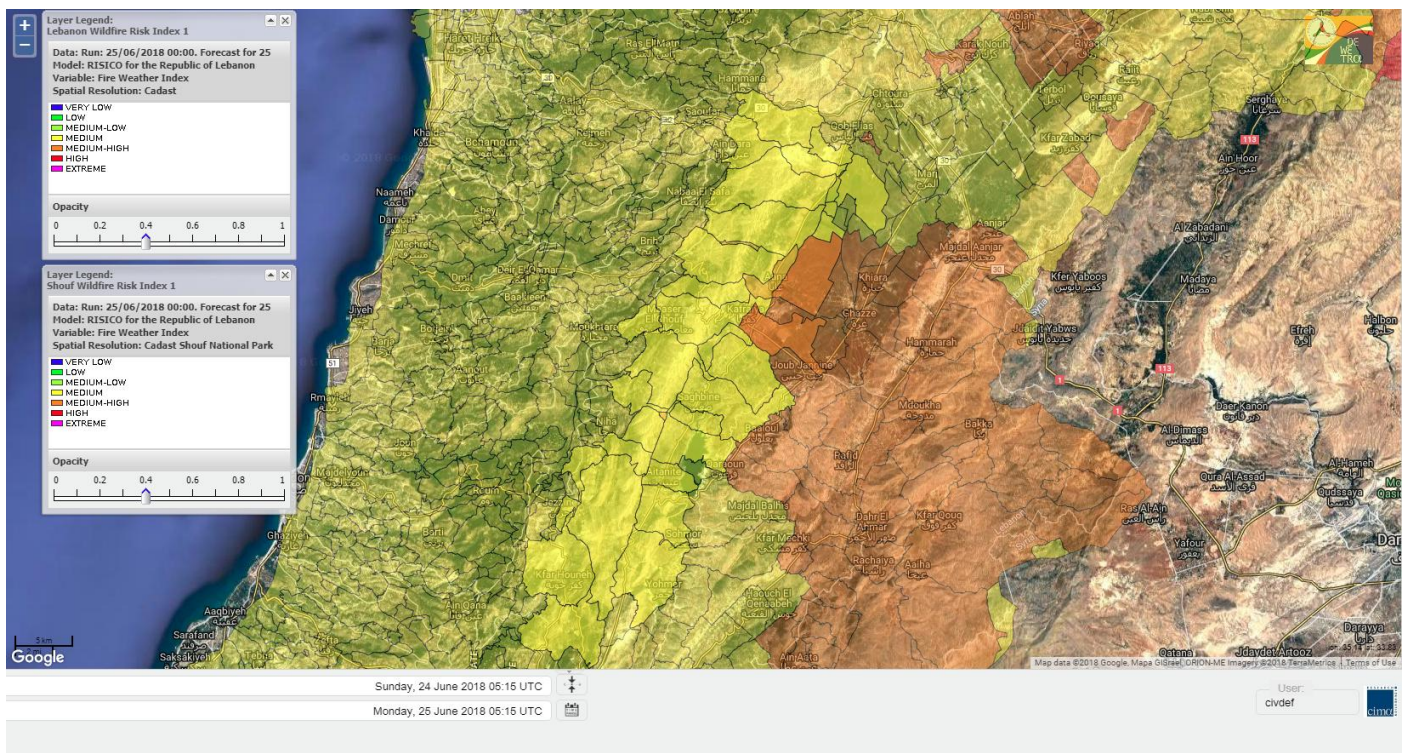

Shouf Biosphere Reserve Forecast for 25 June 2018