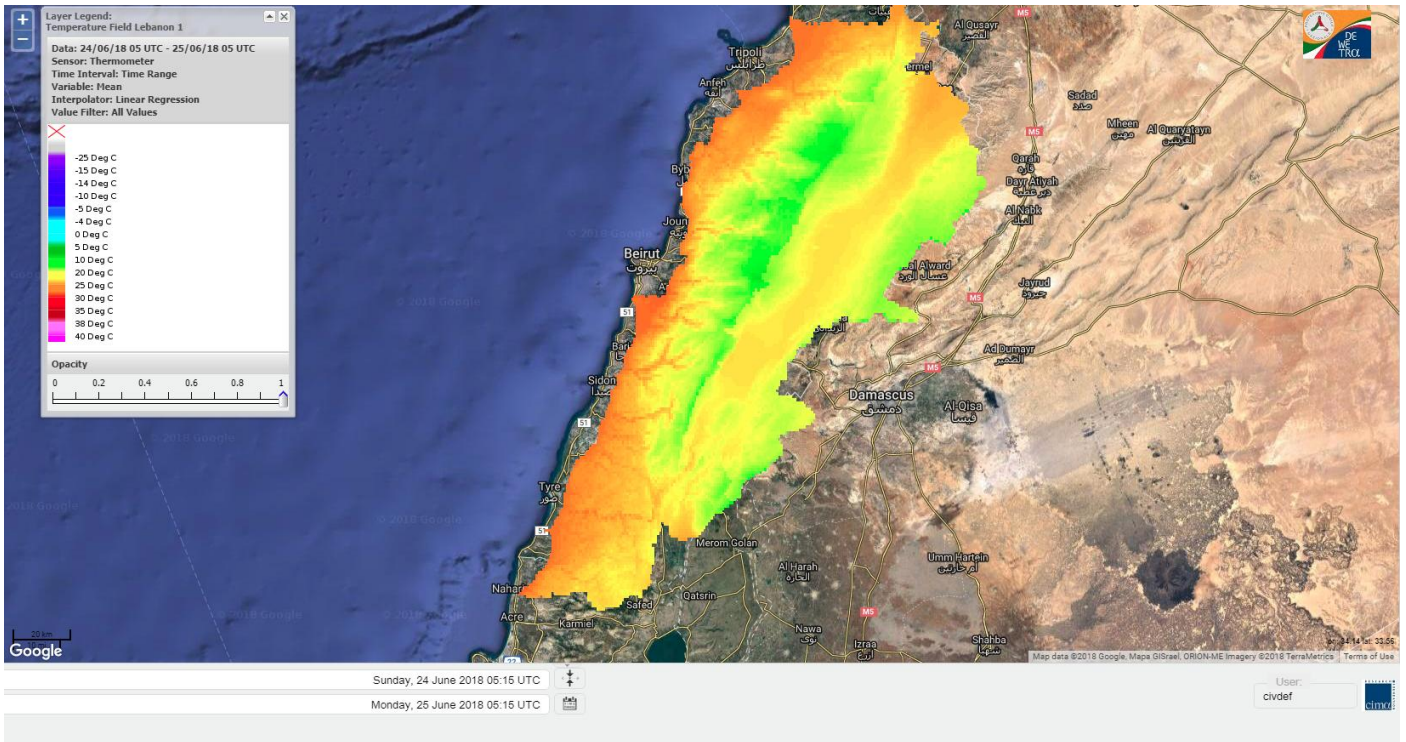

Lebanon temperature for Lebanon 25 June 2018