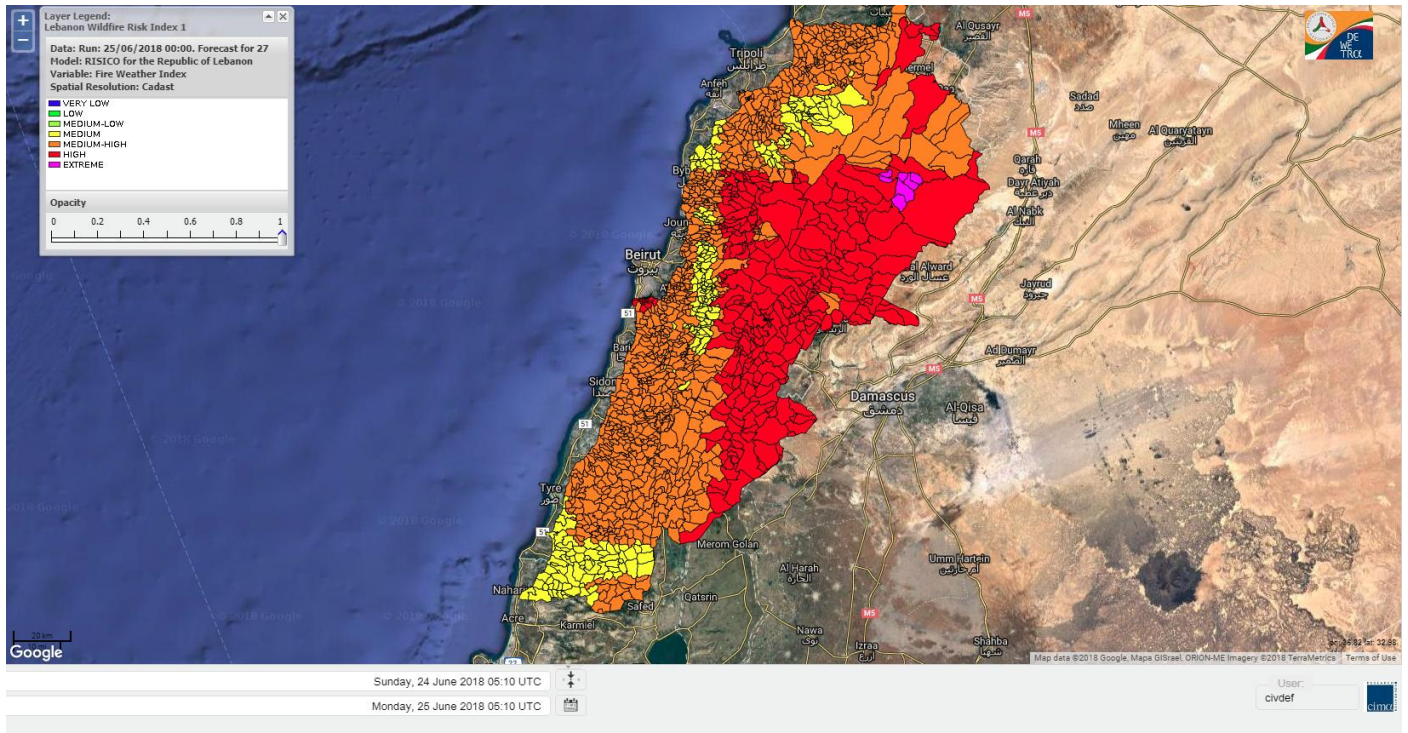

Lebanon for 27 June 2018