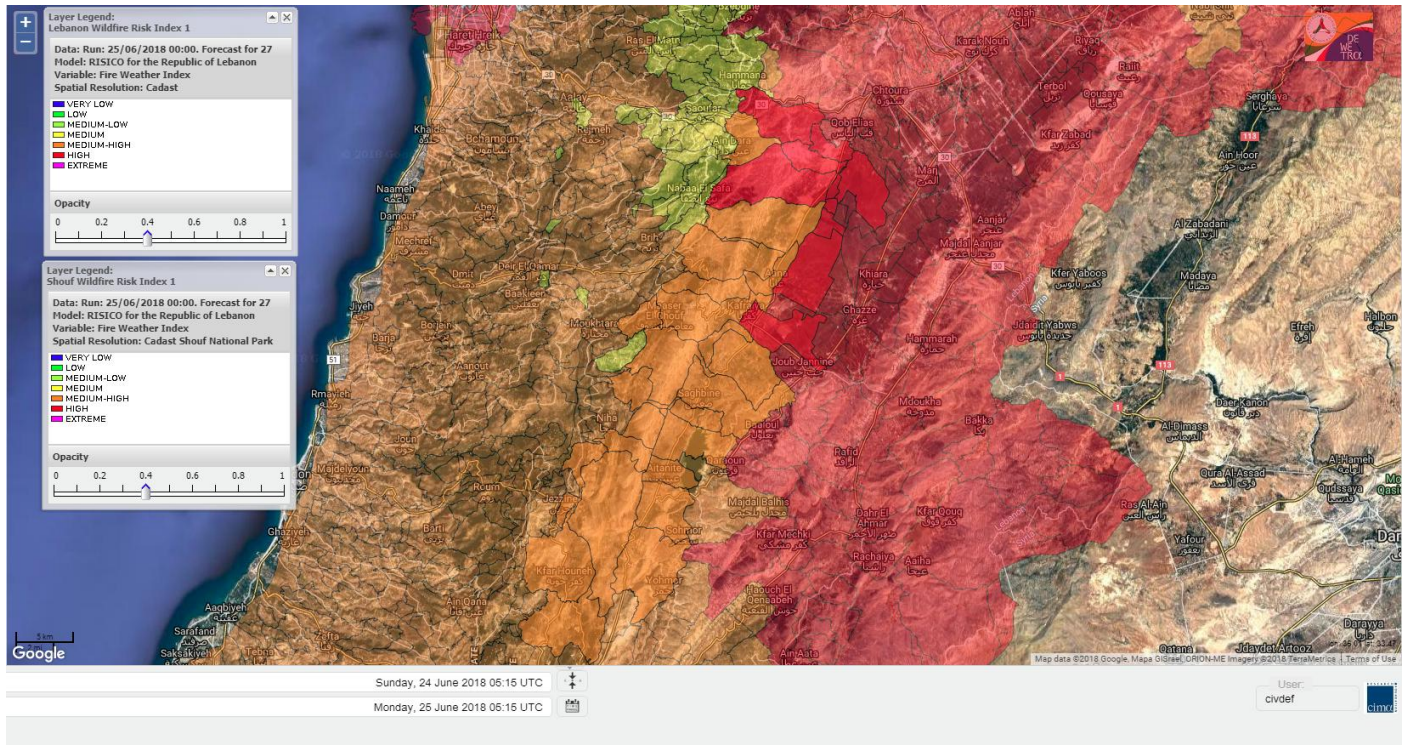

Lebanon for 27 June 2018

Shouf Biosphere Reserve Forecast for 25 June 2018

Shouf Biosphere Reserve Forecast for 26 June 2018

Shouf Biosphere Reserve Forecast for 27 June 2018

Jabal Moussa Reserve Forecast for 25 June 2018