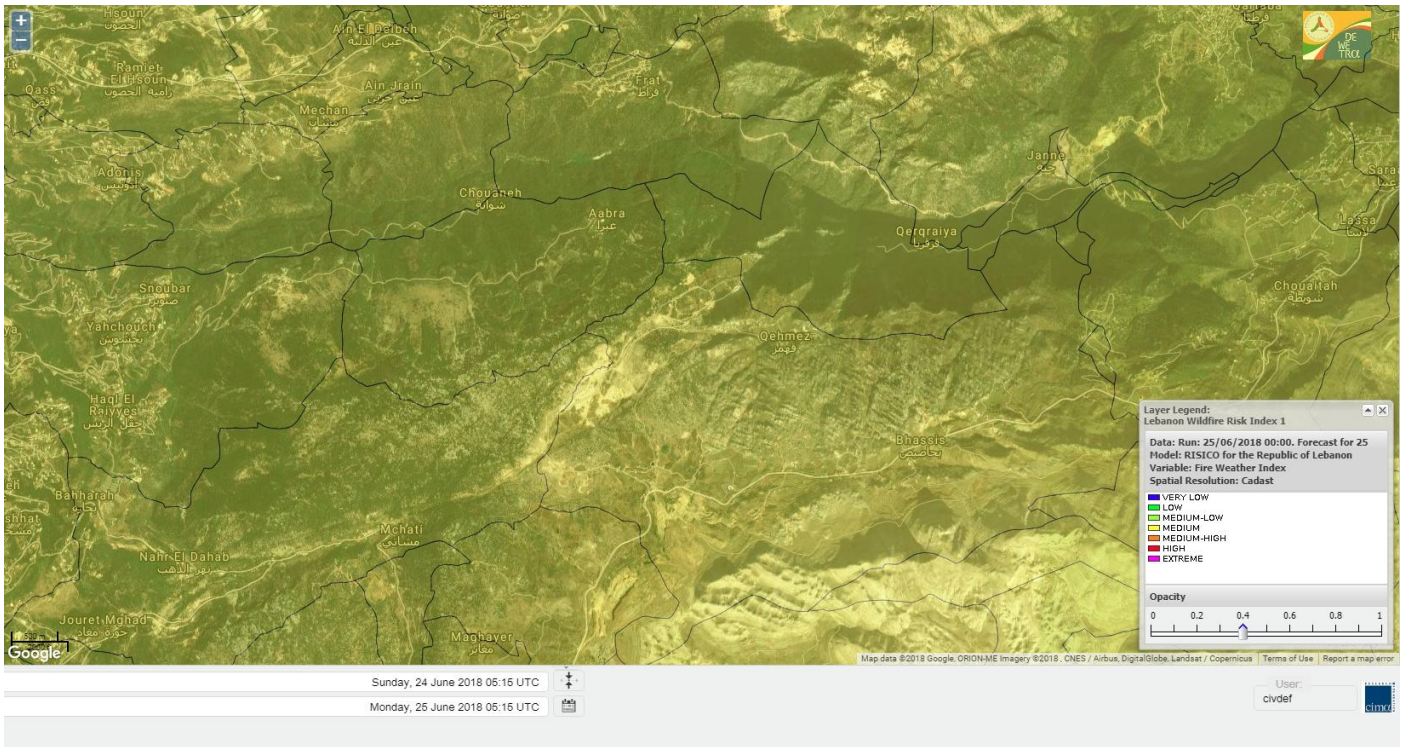

Lebanon for 27 June 2018

Shouf Biosphere Reserve Forecast for 25 June 2018

Shouf Biosphere Reserve Forecast for 26 June 2018

Shouf Biosphere Reserve Forecast for 27 June 2018

Jabal Moussa Reserve Forecast for 25 June 2018