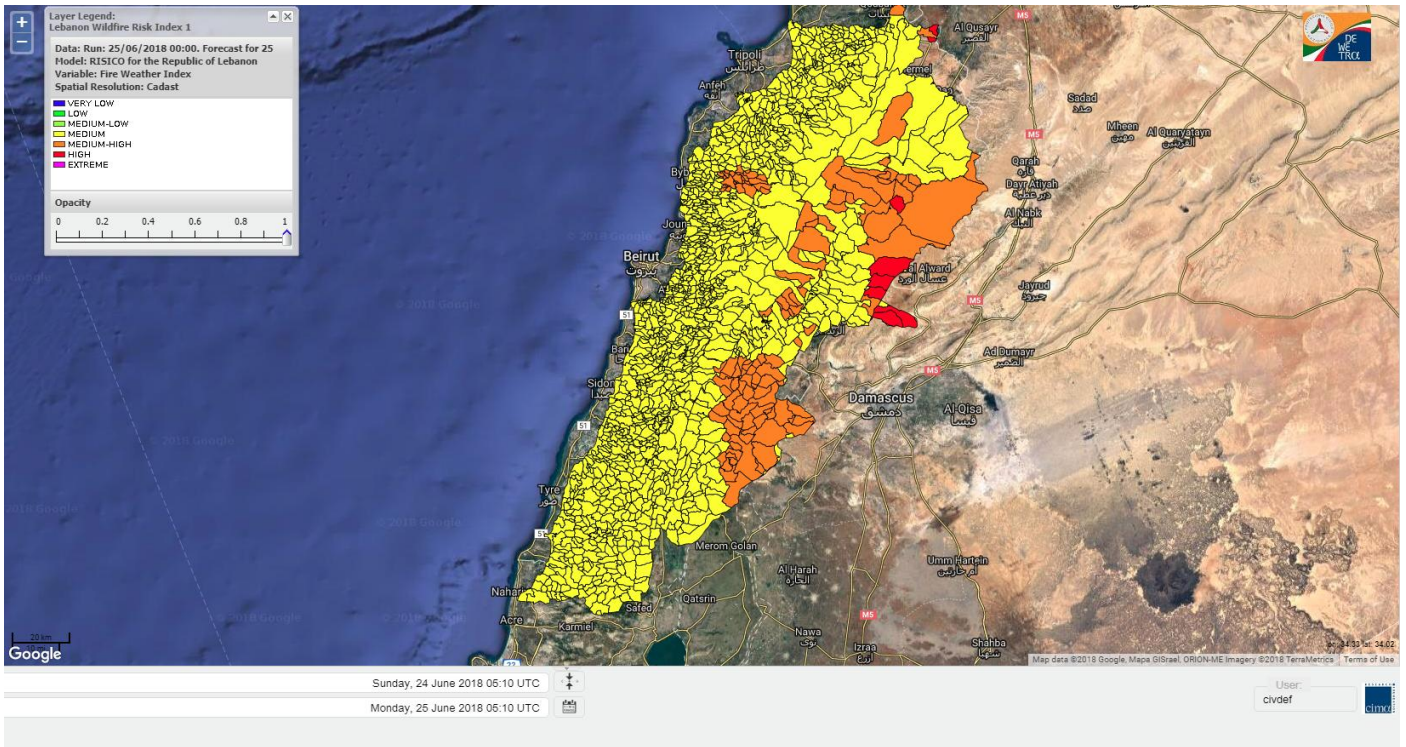

Lebanon for 25 June 2018