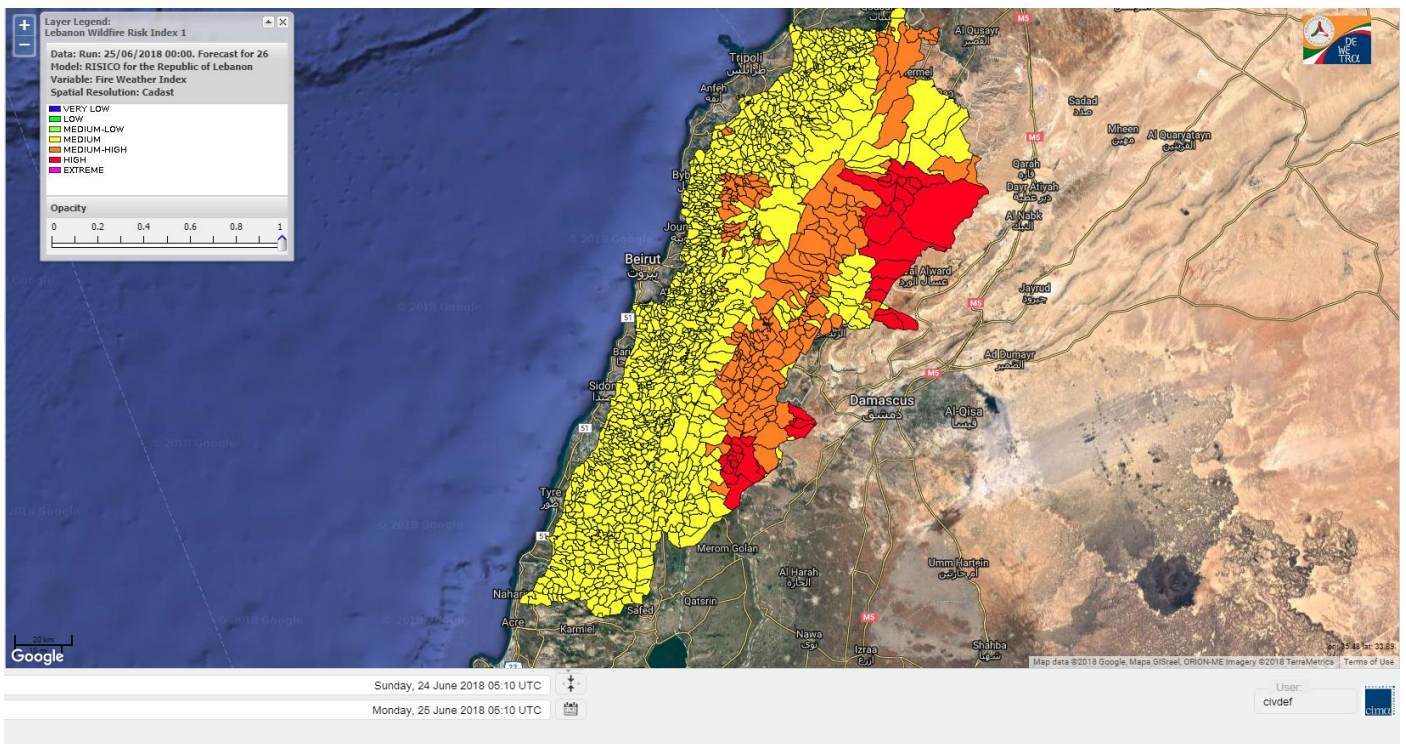

Lebanon for 26 June 2018