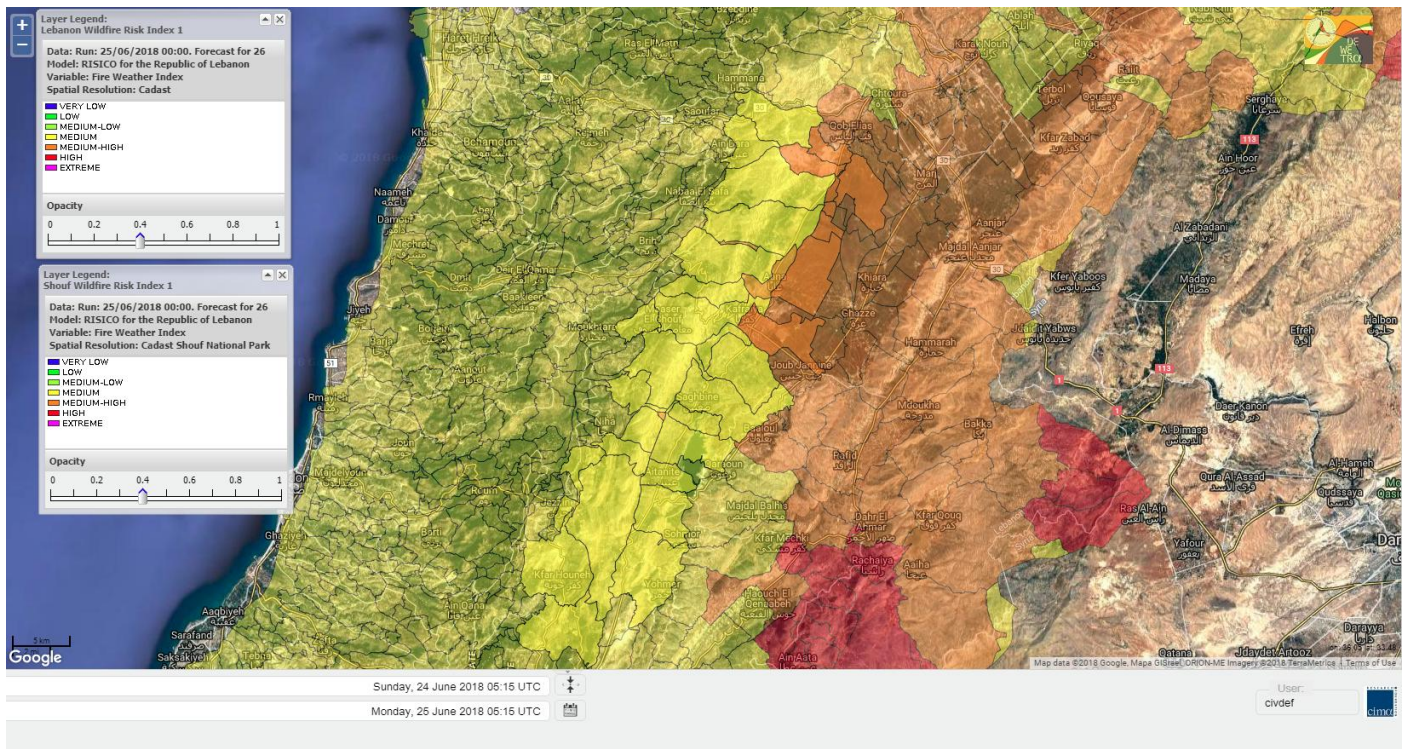

Shouf Biosphere Reserve Forecast for 26 June 2018