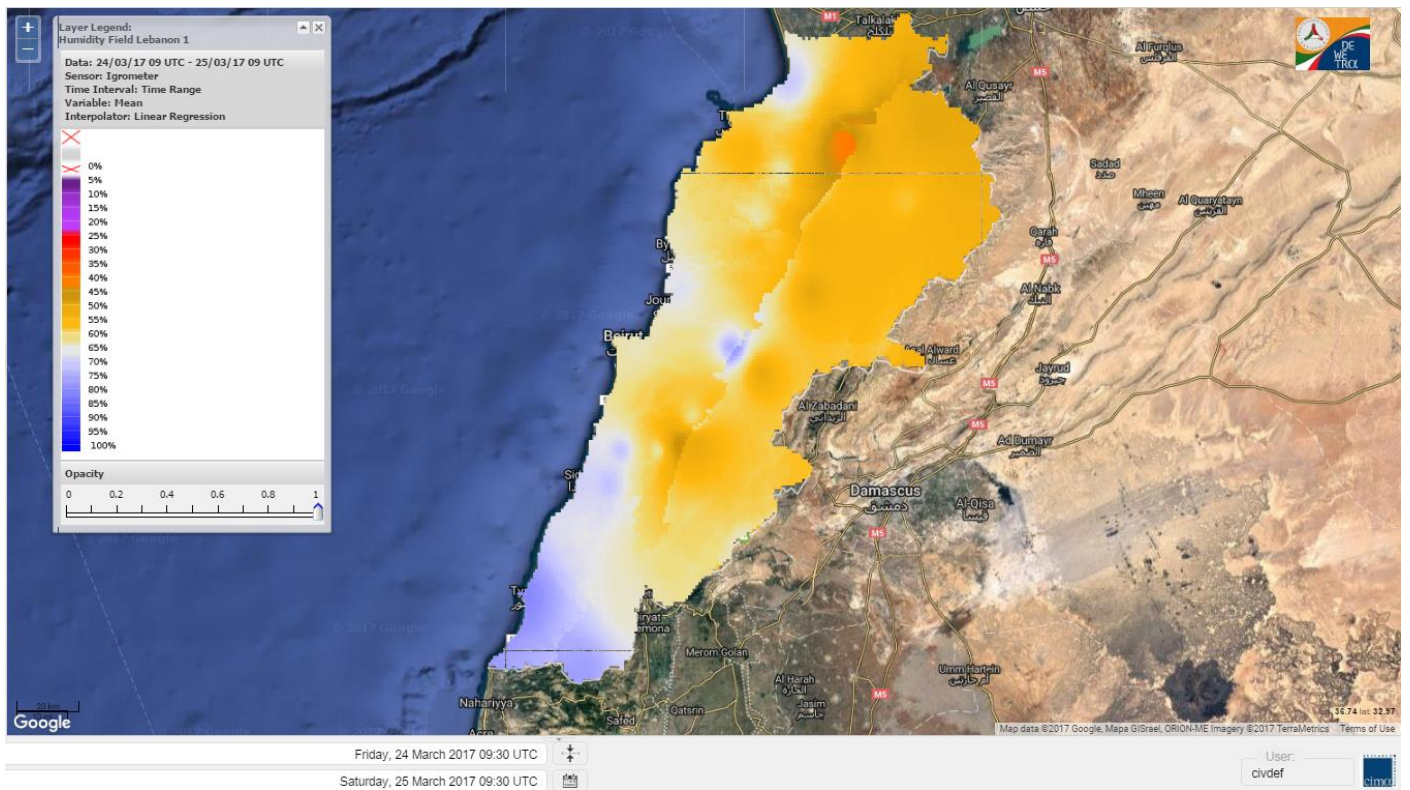

Lebanon humidity for 25 Mars 2017