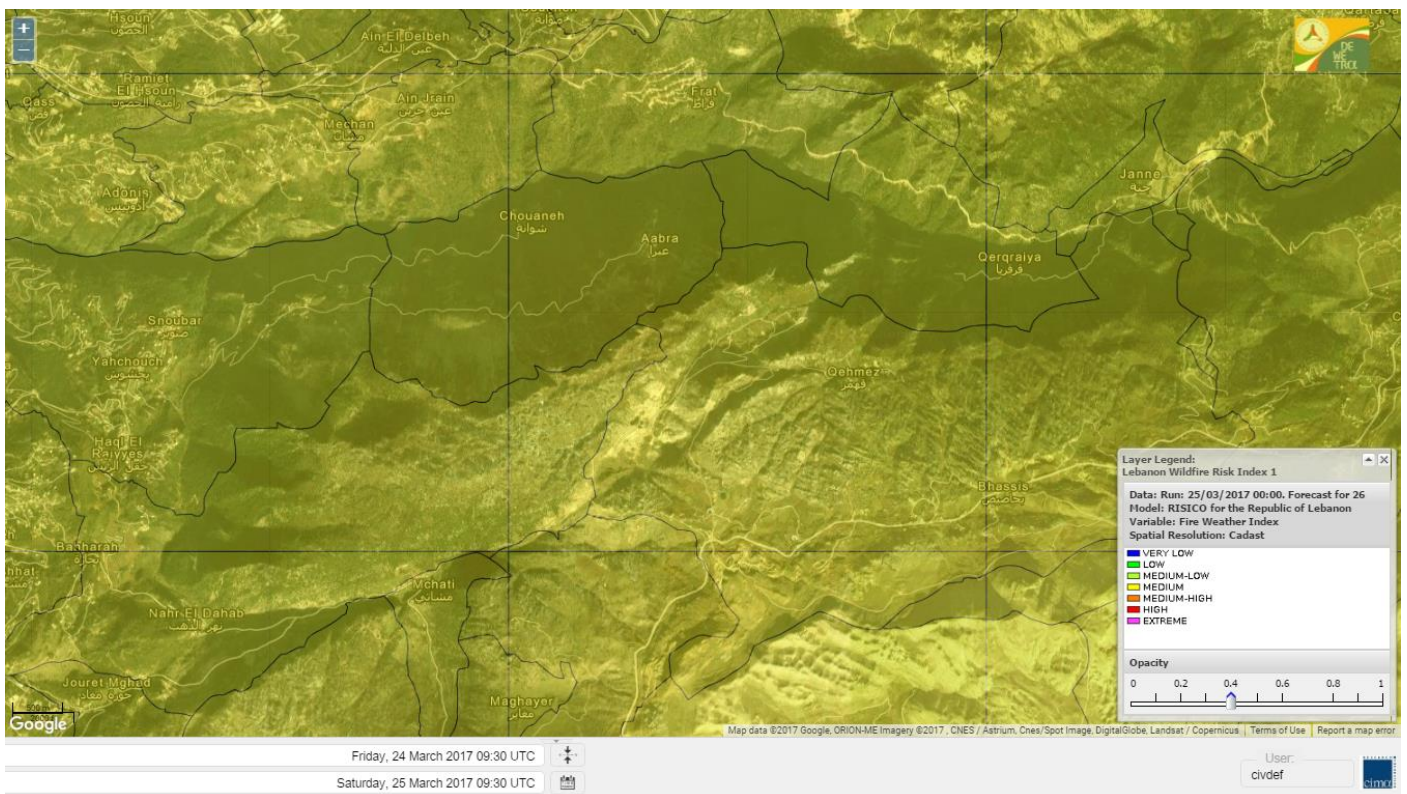

Jabal Moussa Reserve Forecast for 26 Mars 2017