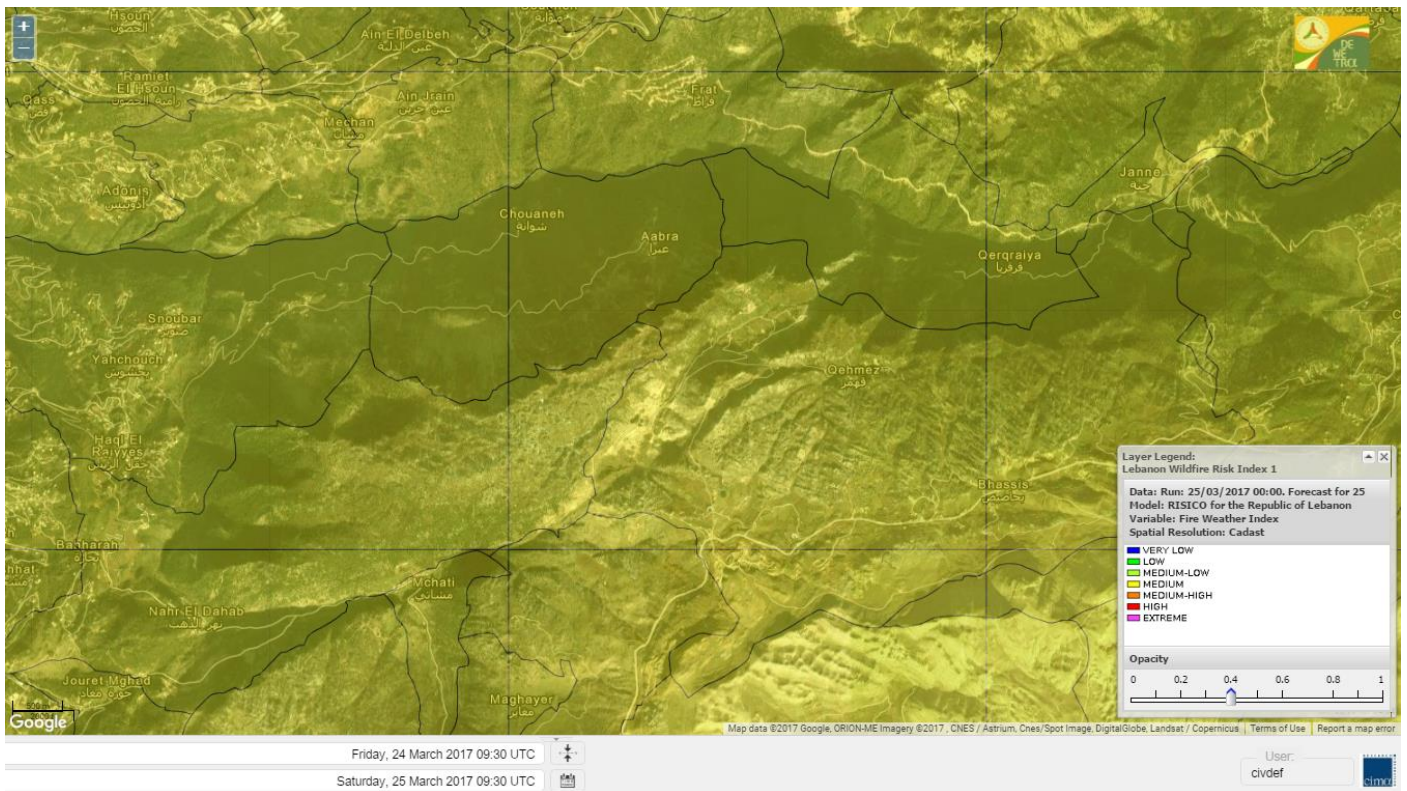

Jabal Moussa Reserve Forecast for 25 Mars 2017