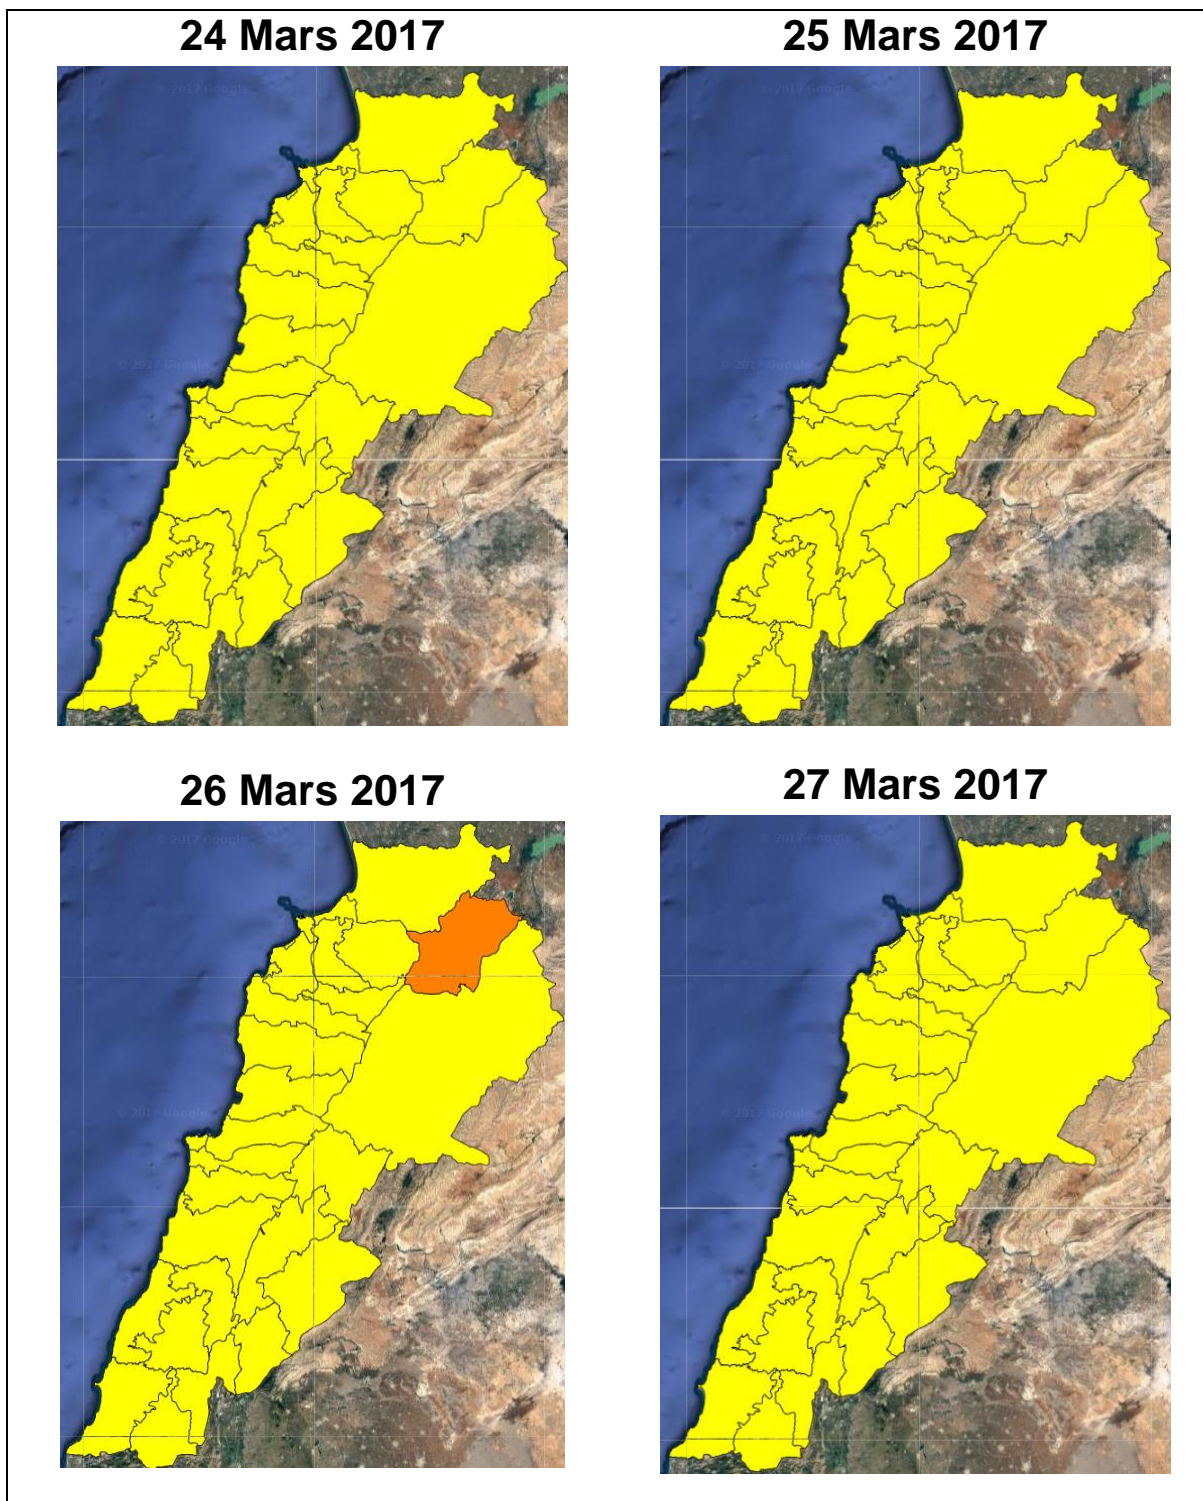

FIRE RISK INDEX

Layer Legend:
Lebanon Wildfire Risk Index 1

Data: Run: 25/03/2017 00:00. Forecast for 25
Model: RISICO for the Republic of Lebanon
Variable: Fire Weather Index
Spatial Resolution: Caza

- VERY LOW
- LOW
- MEDIUM-LOW
- MEDIUM
- MEDIUM-HIGH
- HIGH
- EXTREME