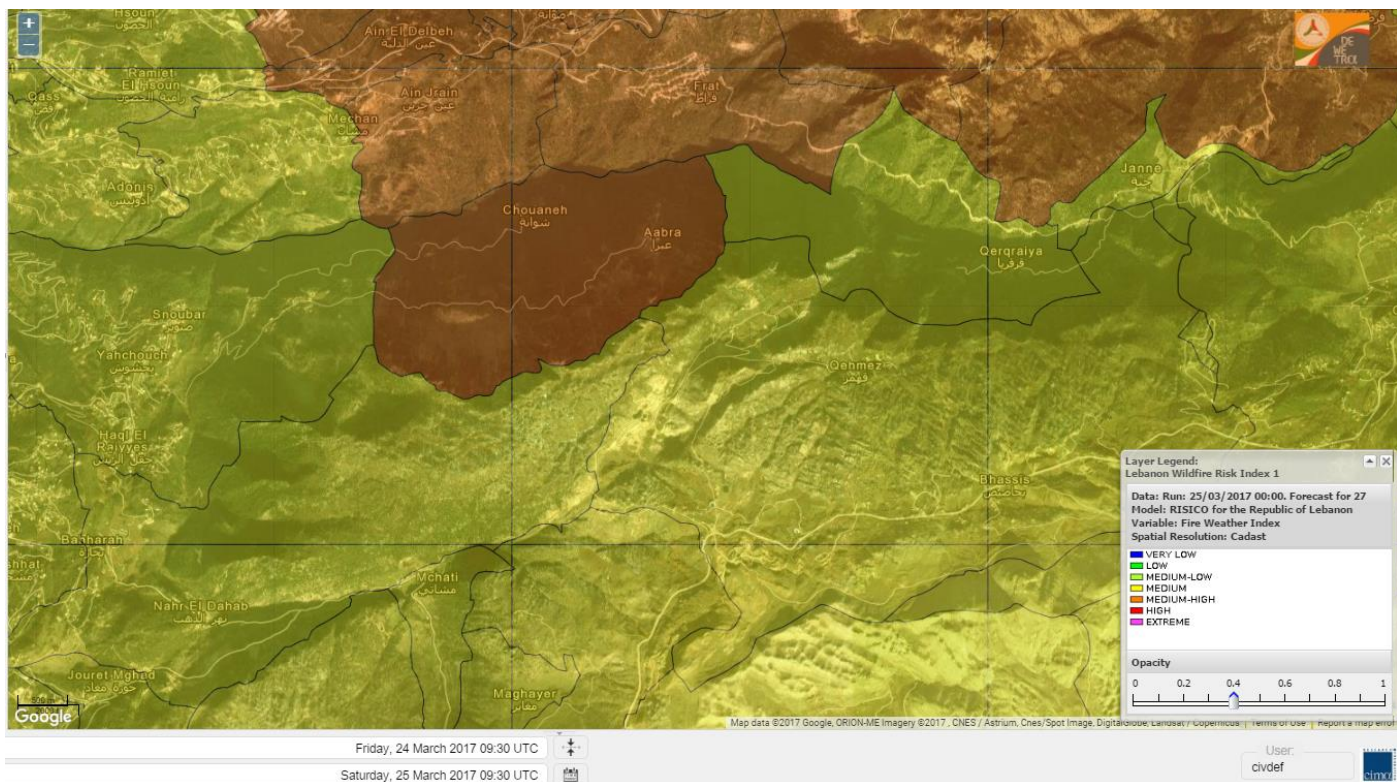

Jabal Moussa Reserve Forecast for 27 Mars 2017