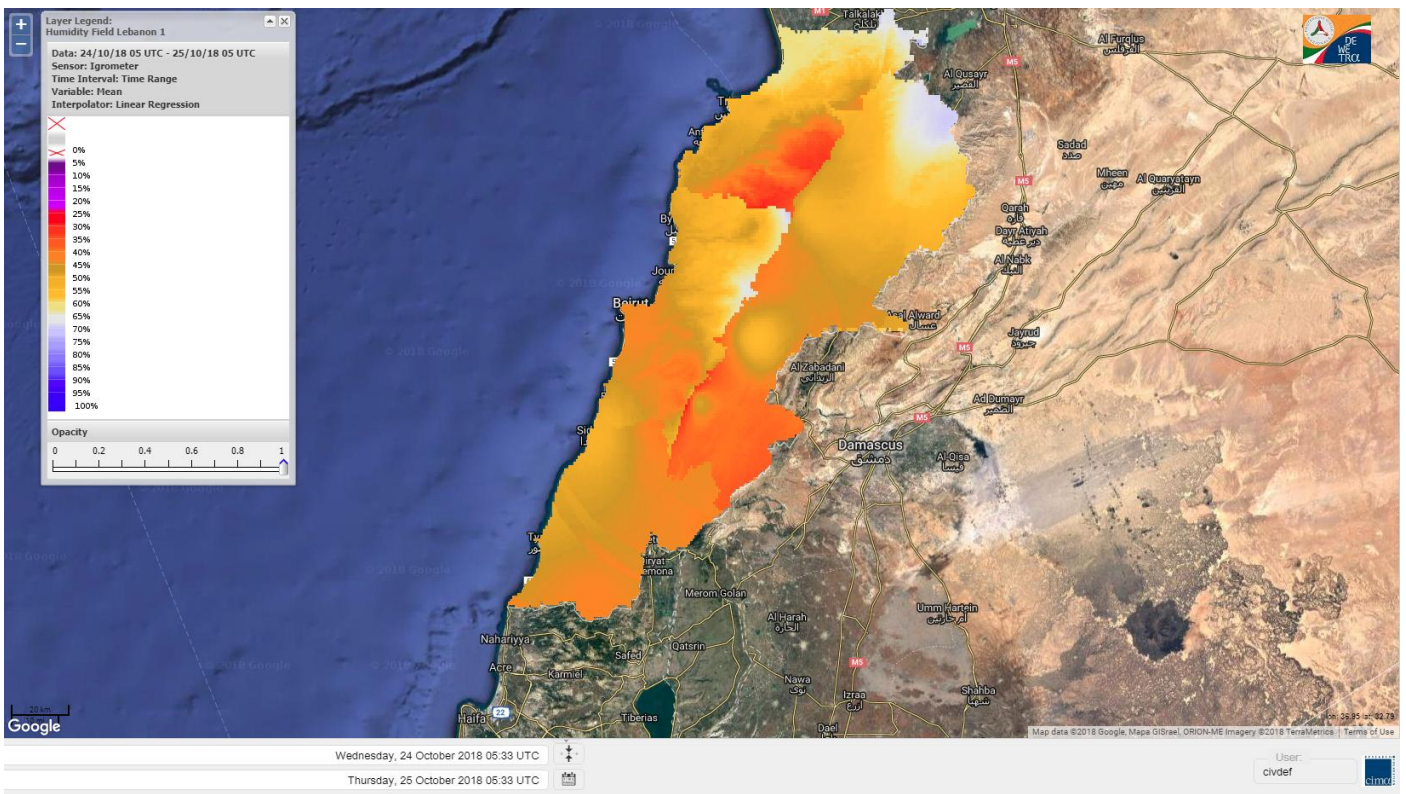

Lebanon humidity for Lebanon 25 OCT 2018