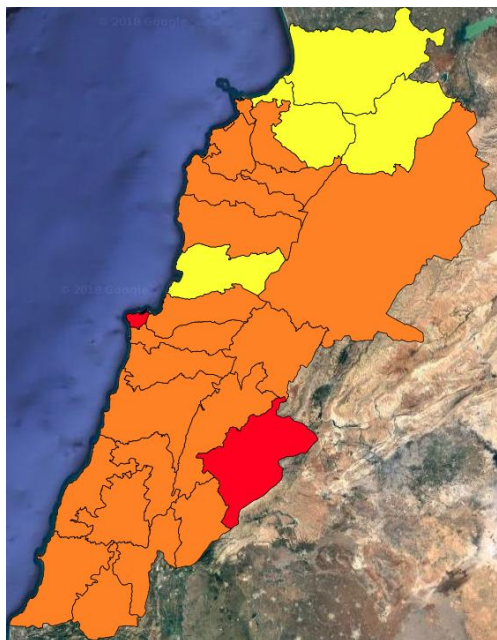

FIRE RISK INDEX

24 OCT 2018