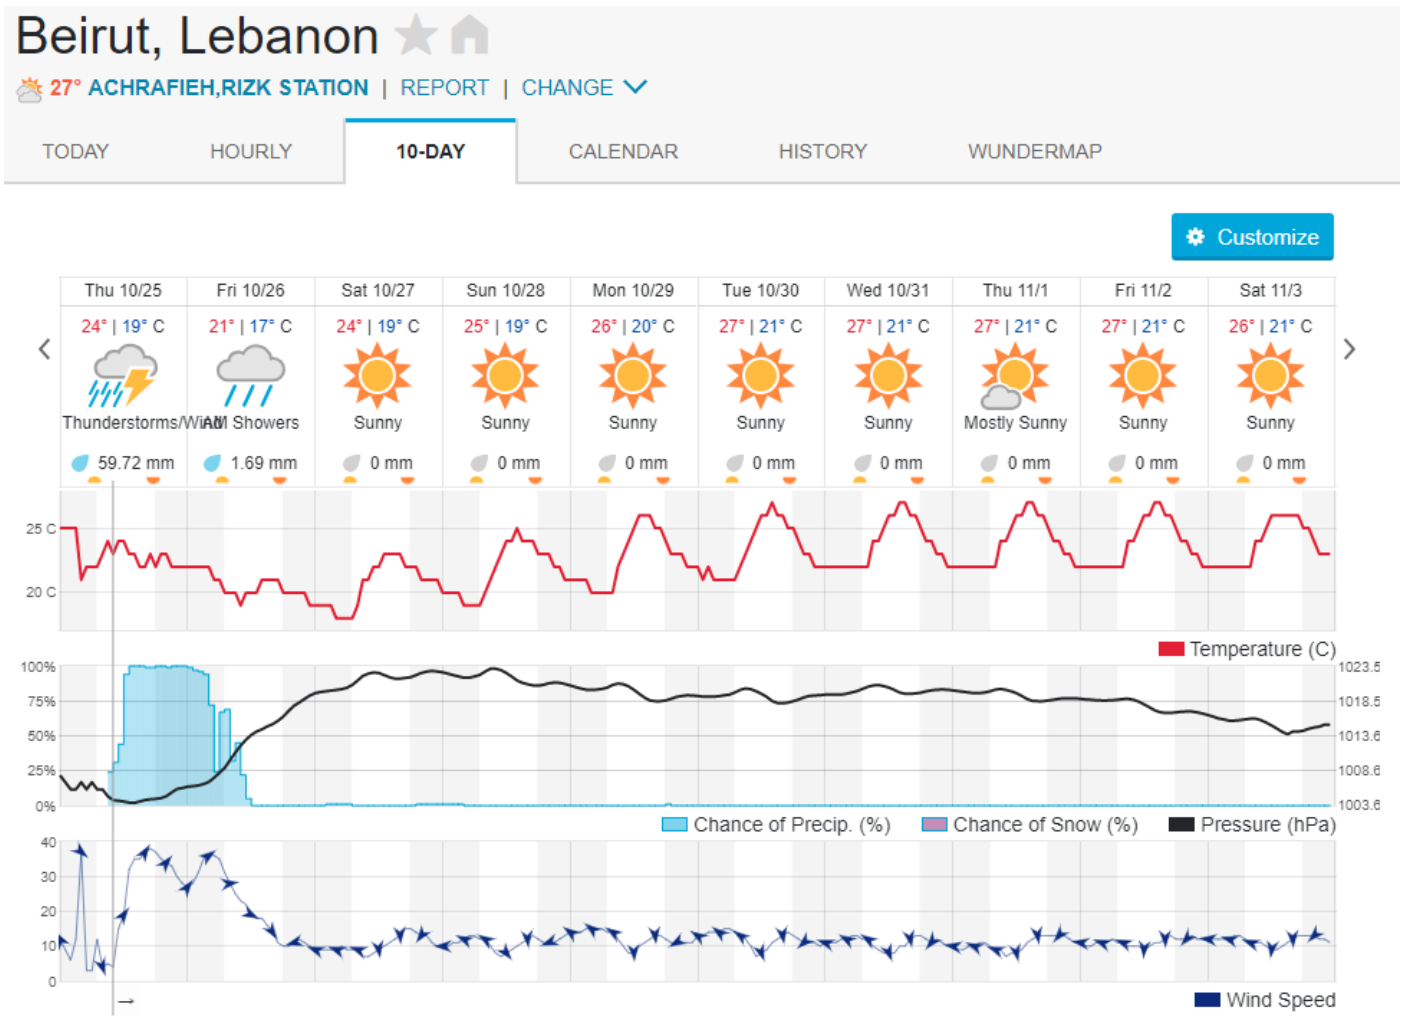

Jabal Moussa Reserve Forecast for 27 OCT 2018