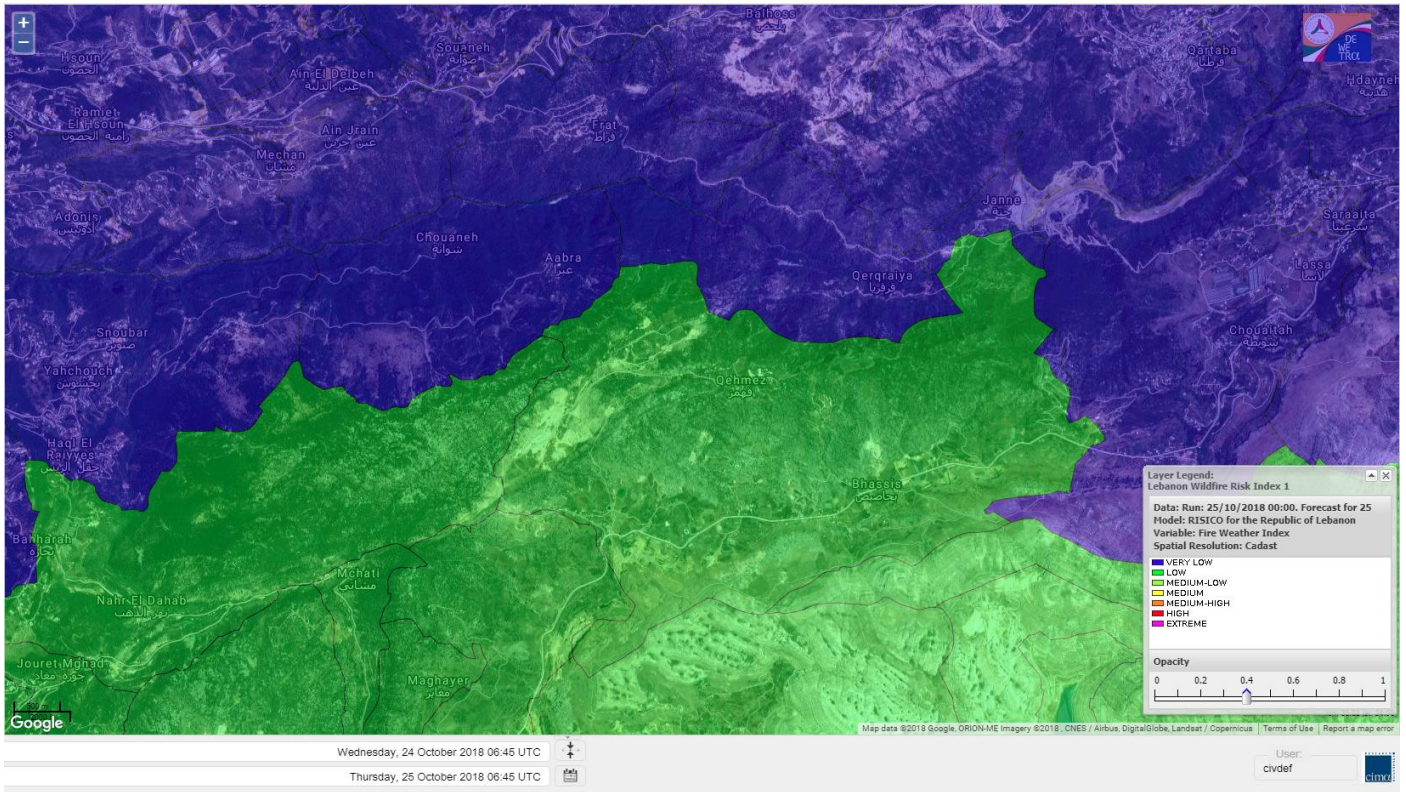

Jabal Moussa Reserve Forecast for 25 OCT 2018