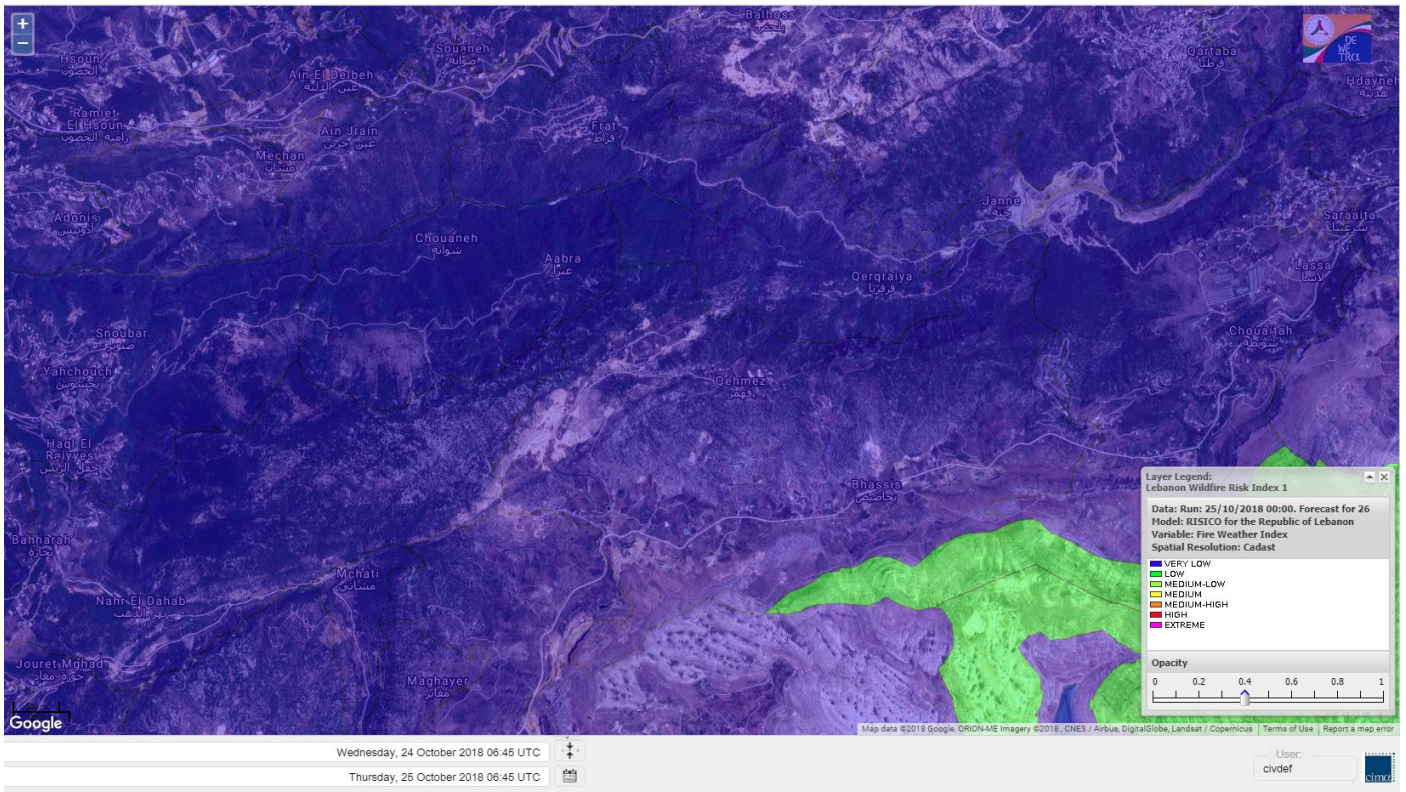

Jabal Moussa Reserve Forecast for 26 OCT 2018