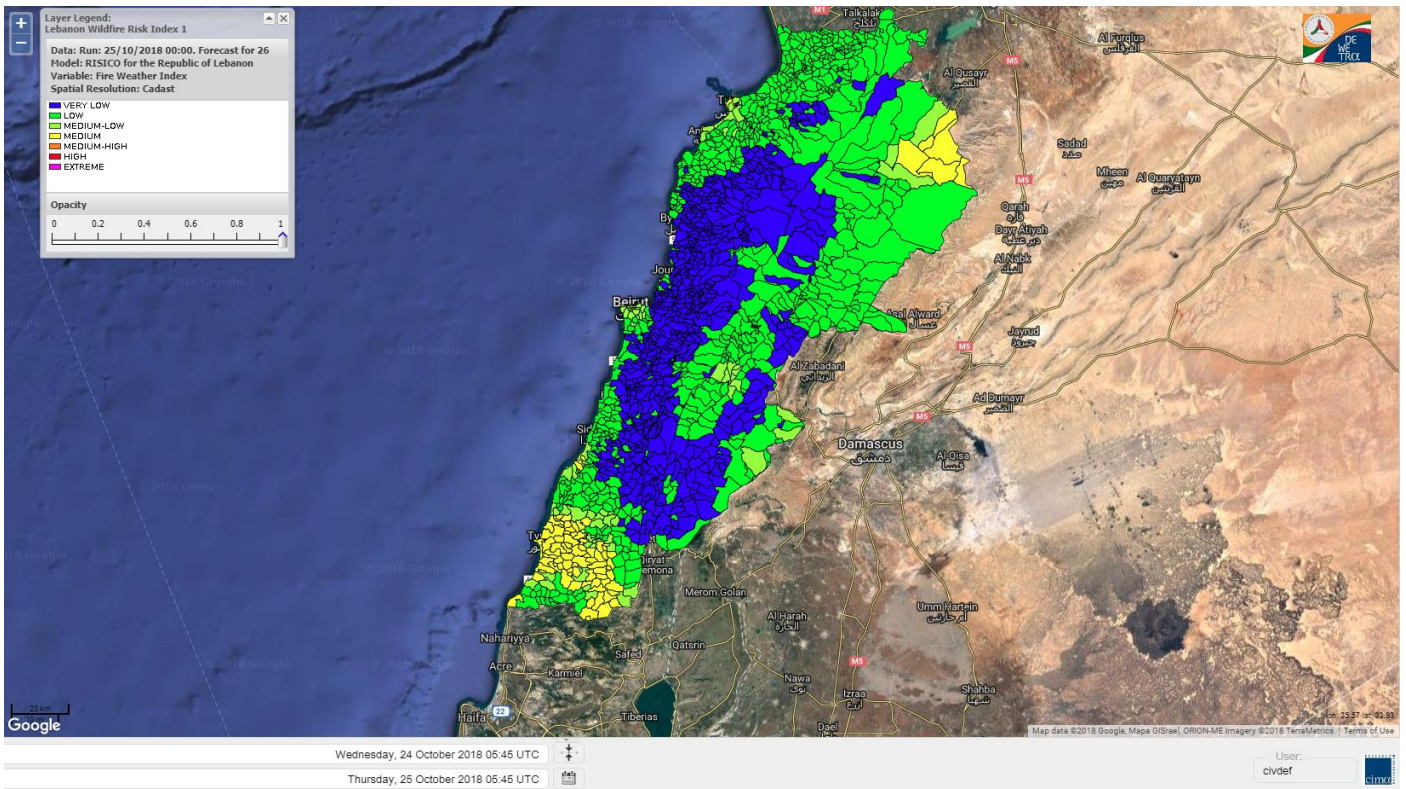

Lebanon for 26 OCT 2018