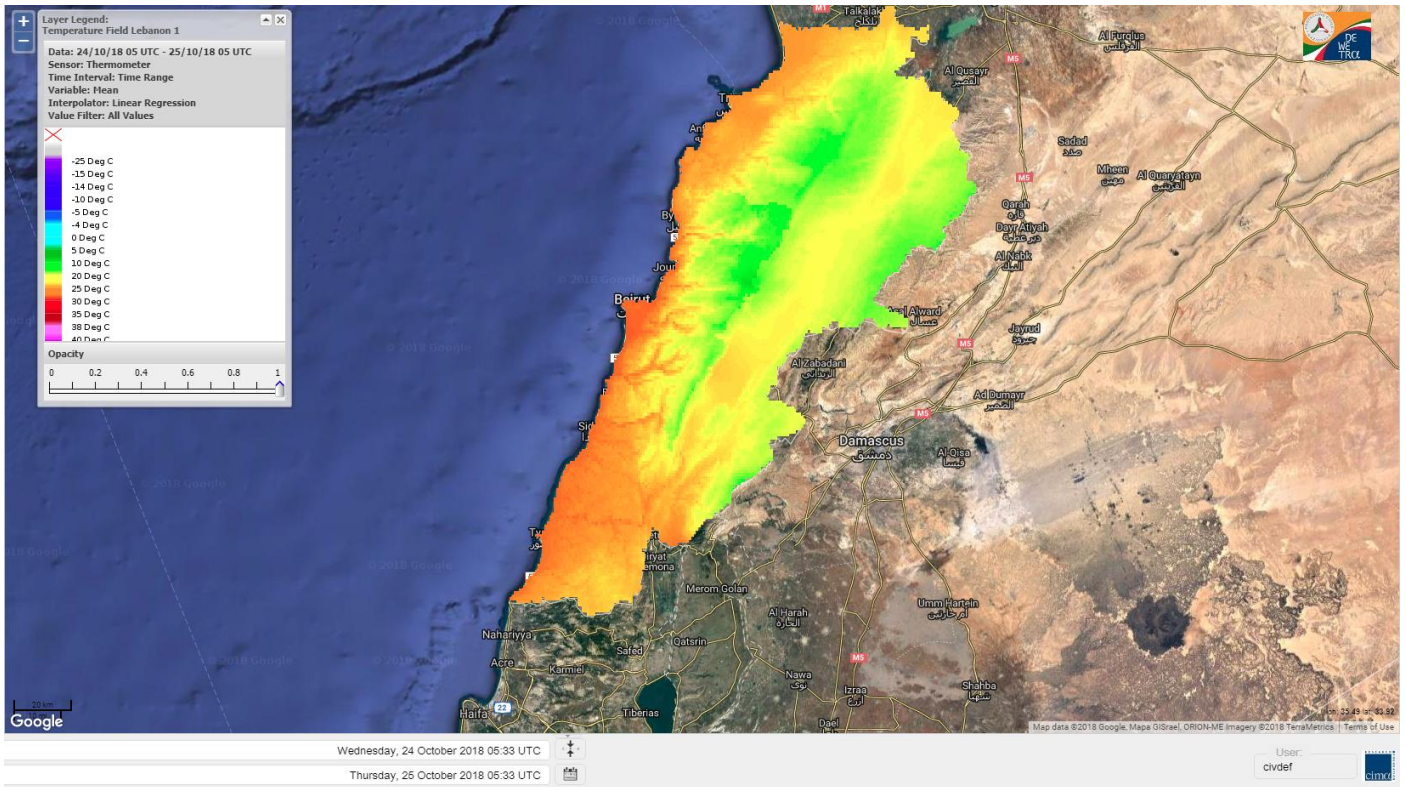

Lebanon temperature for Lebanon 25 OCT 2018