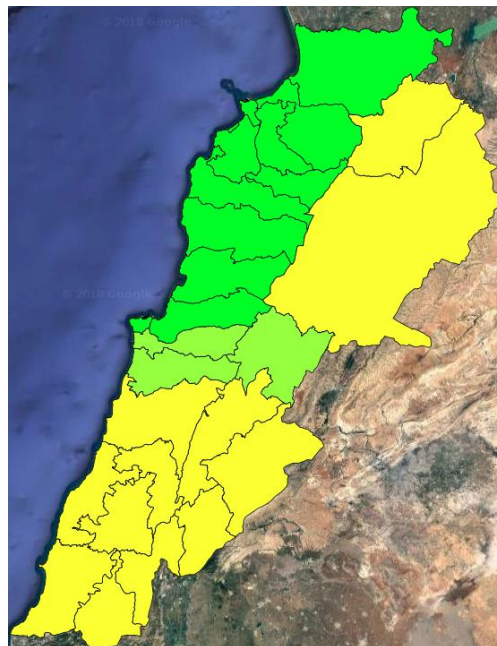

FIRE RISK INDEX

24 OCT 2018

25 OCT 2018

26 OCT 2018

27 OCT 2018

Layer Legend:
Lebanon Wildfire Risk Index 1

Data: Run: 25/10/2018 00:00. Forecast for 25
Model: RISICO for the Republic of Lebanon
Variable: Fire Weather Index
Spatial Resolution: Caza

- VERY LOW
- LOW
- MEDIUM-LOW
- MEDIUM
- MEDIUM-HIGH
- HIGH
- EXTREME