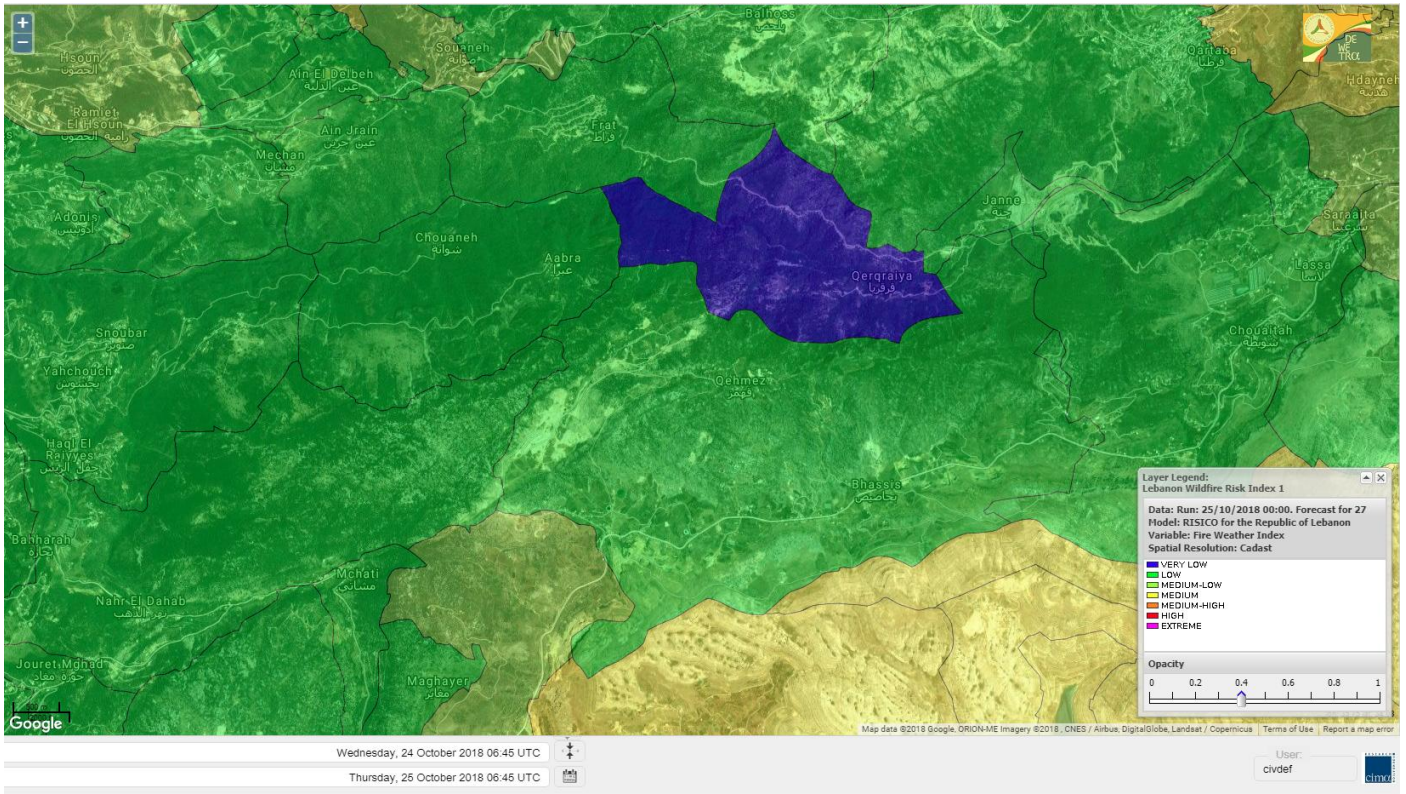

Jabal Moussa Reserve Forecast for 27 OCT 2018