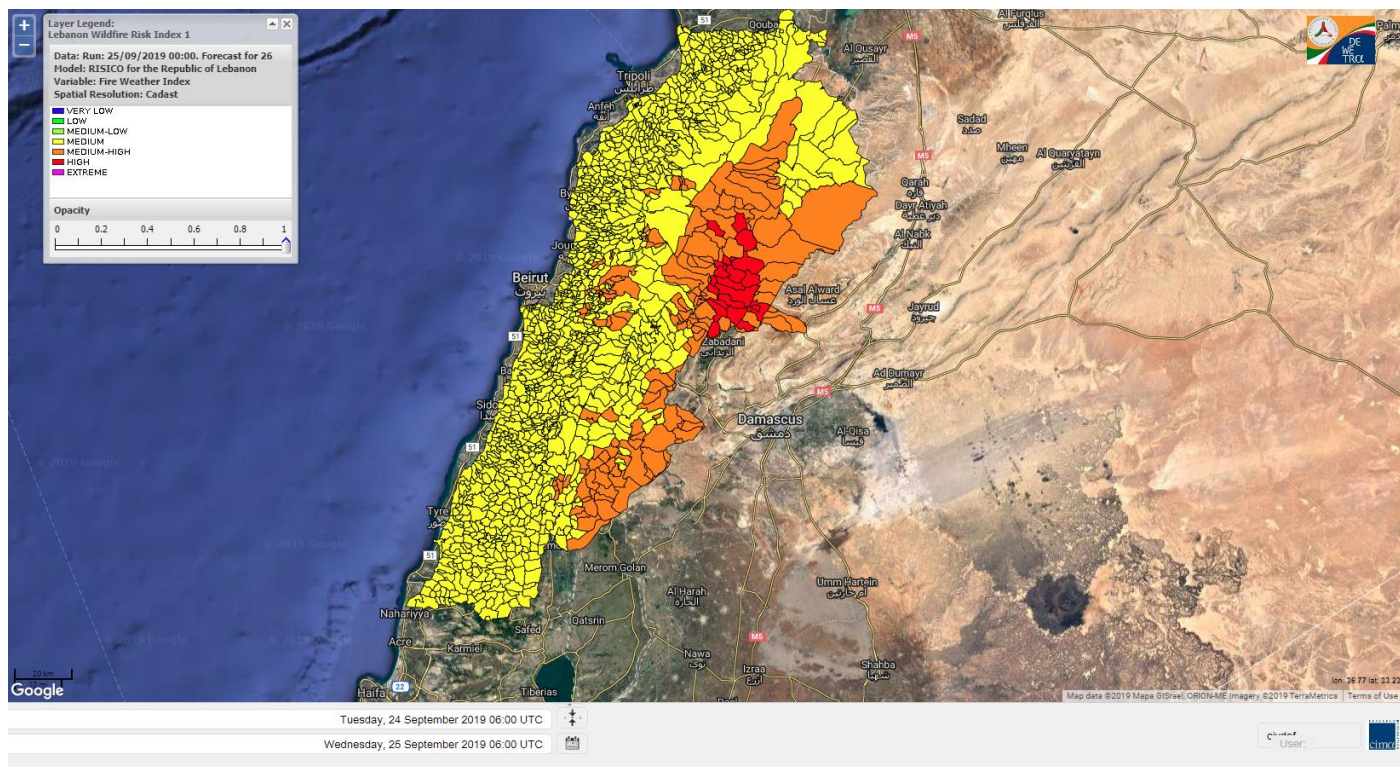

Lebanon for 26 September 2019