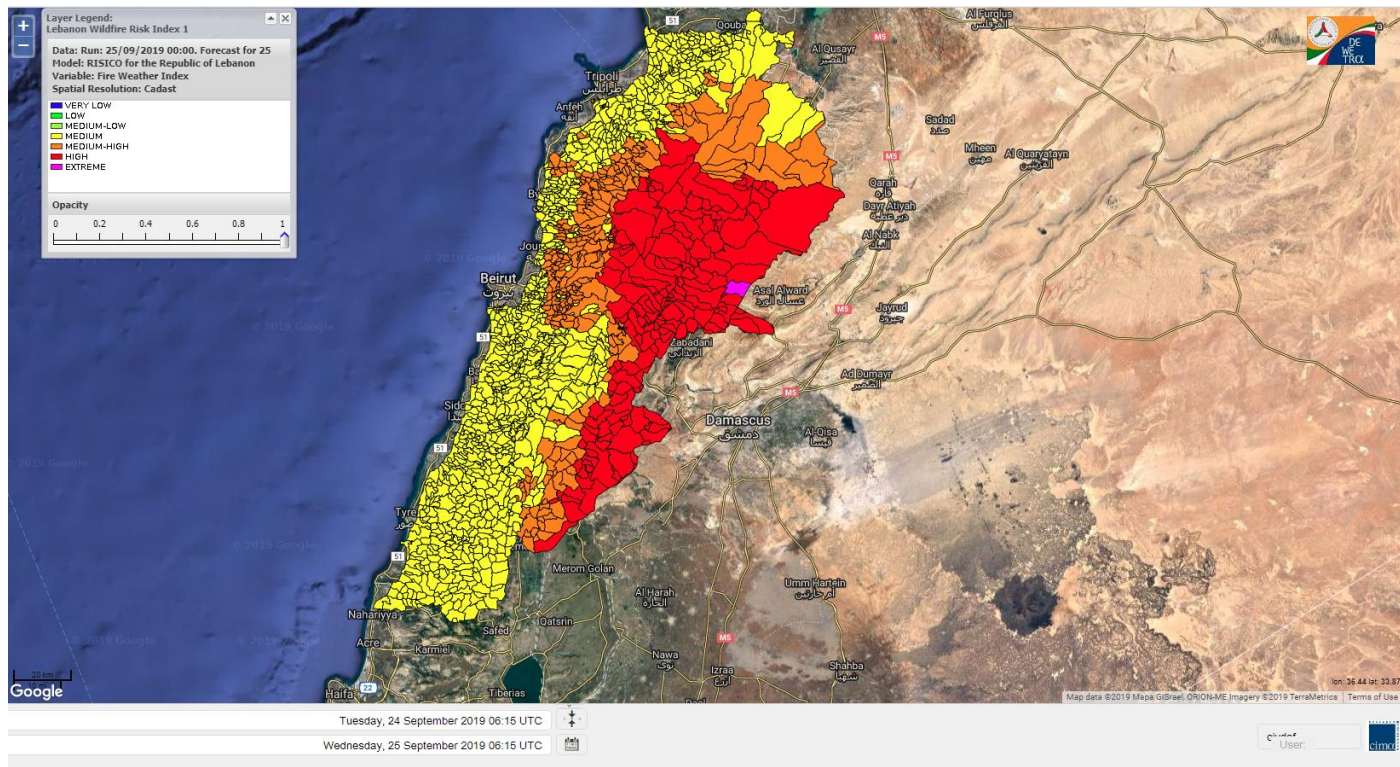

Lebanon for 25 September 2019