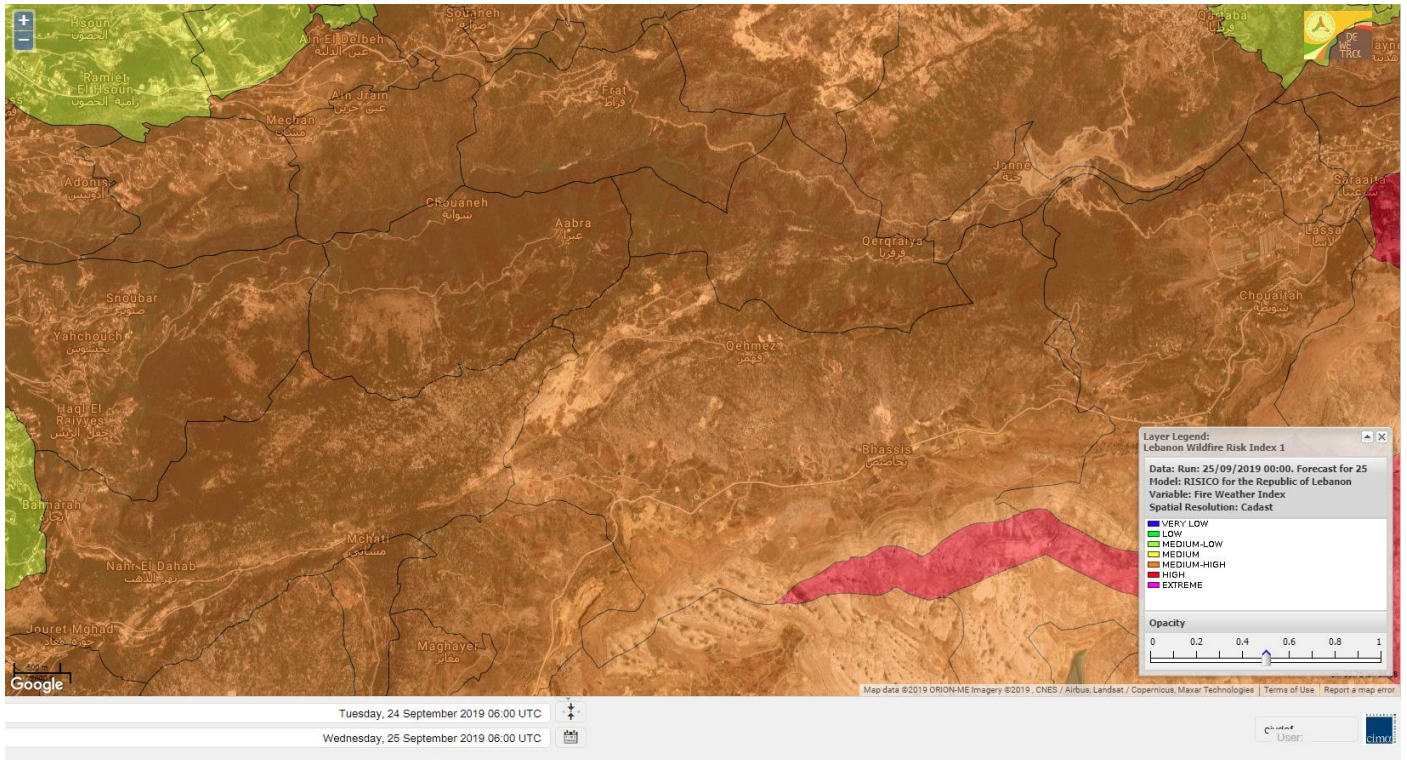

Jabal Moussa Reserve Forecast for 25 September 2019