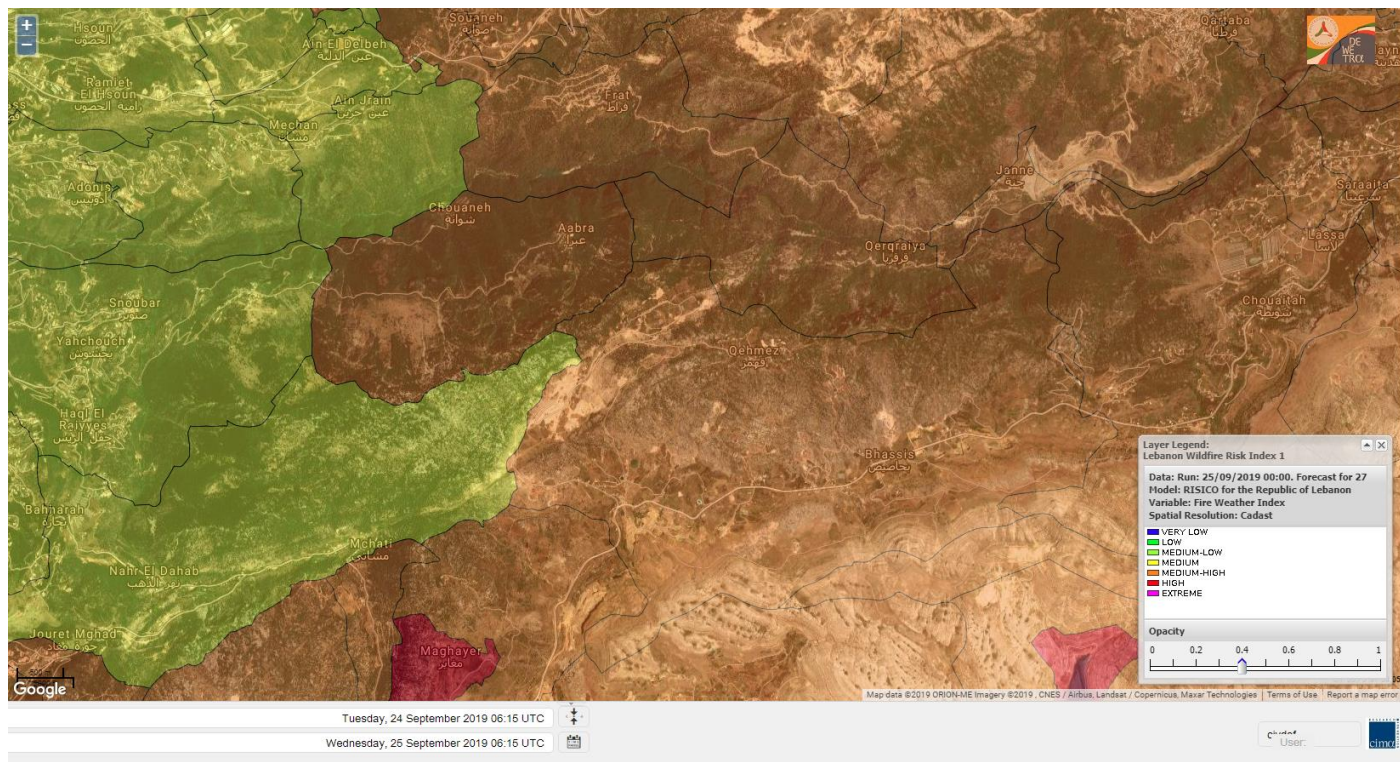

Jabal Moussa Reserve Forecast for 27 September 2019