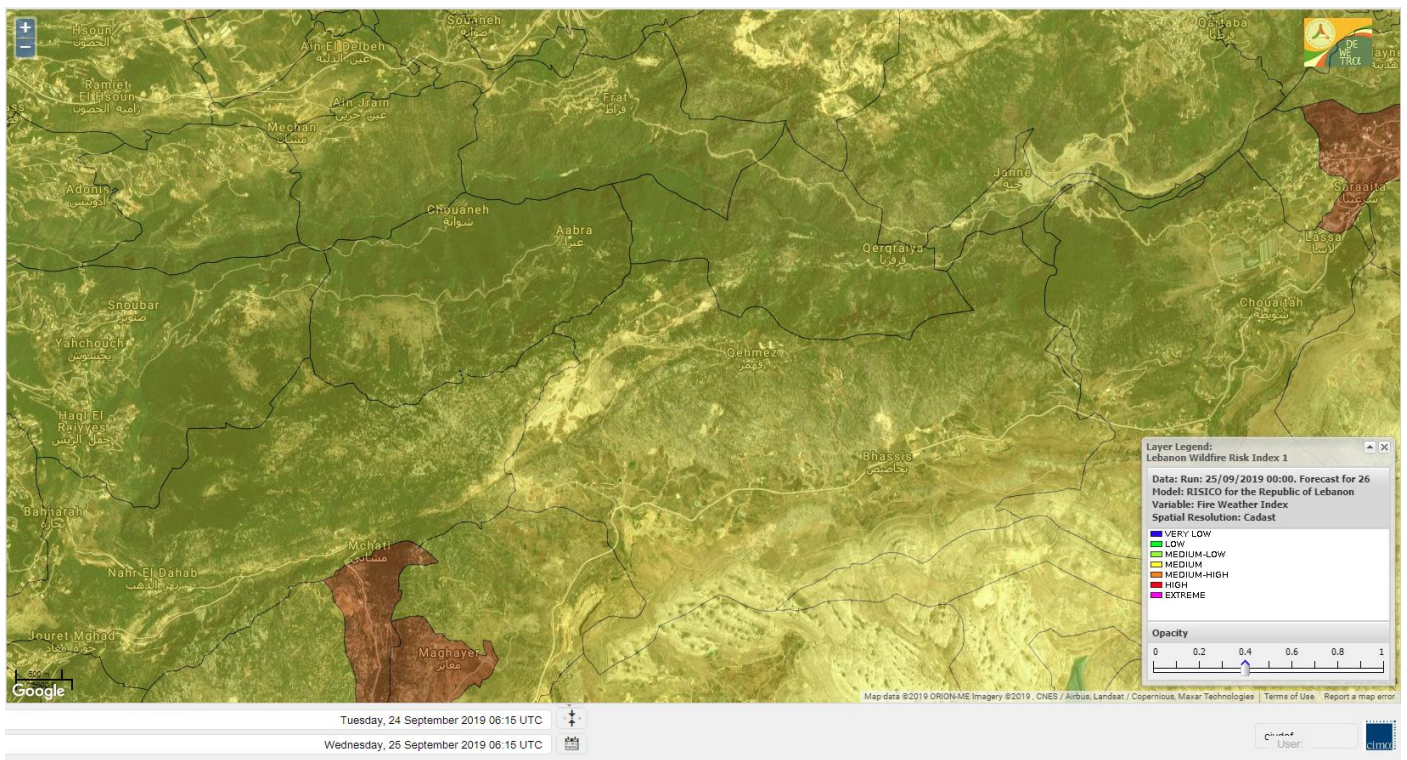

Jabal Moussa Reserve Forecast for 26 September 2019