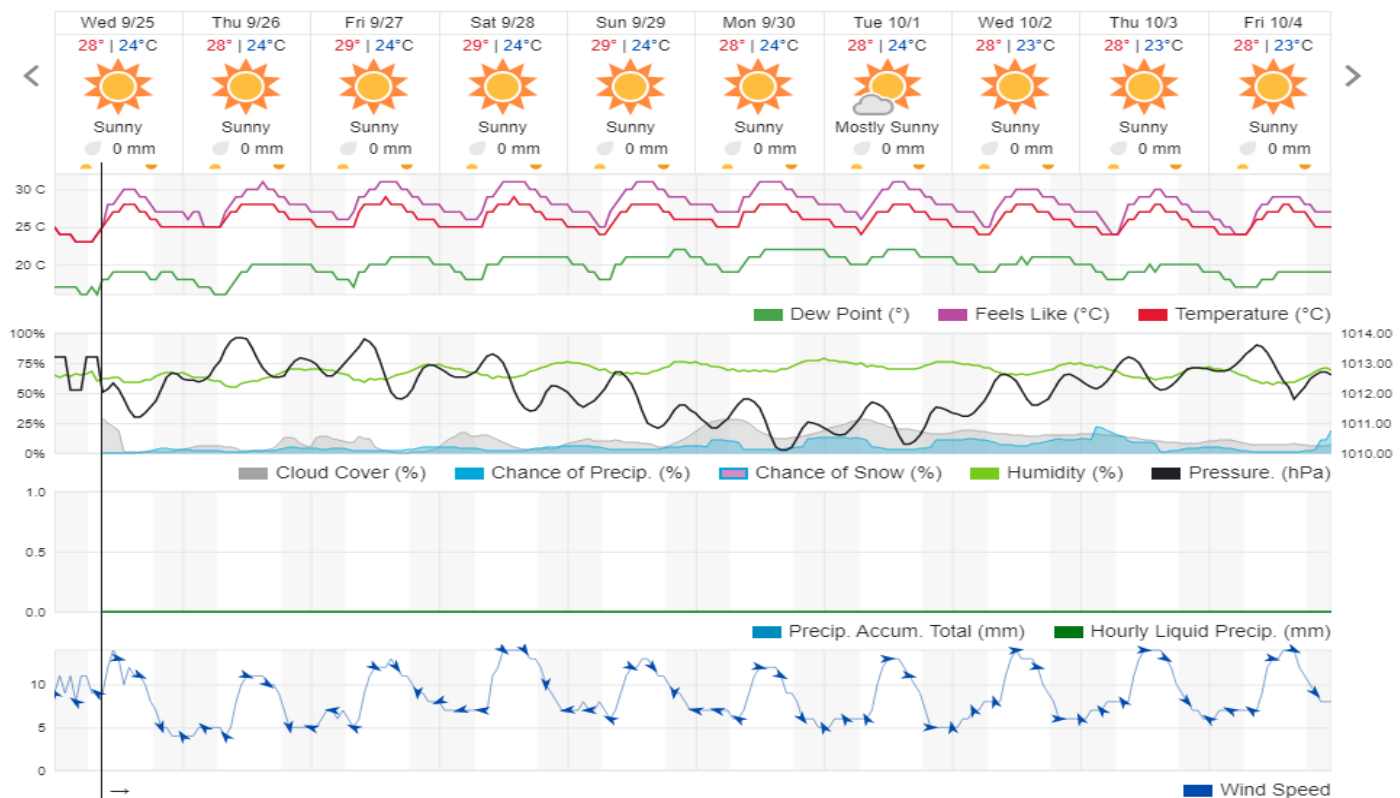

Beirut, Beirut Governorate, Lebanon

26° ACHRAFIEH, RIZK STATION | CHANGE

TODAY HOURLY 10-DAY CALENDAR HISTORY WUNDERMAP

Customize