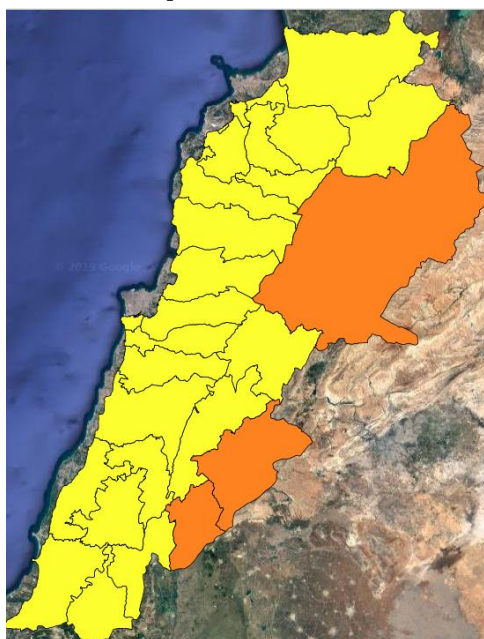

26 September 2019