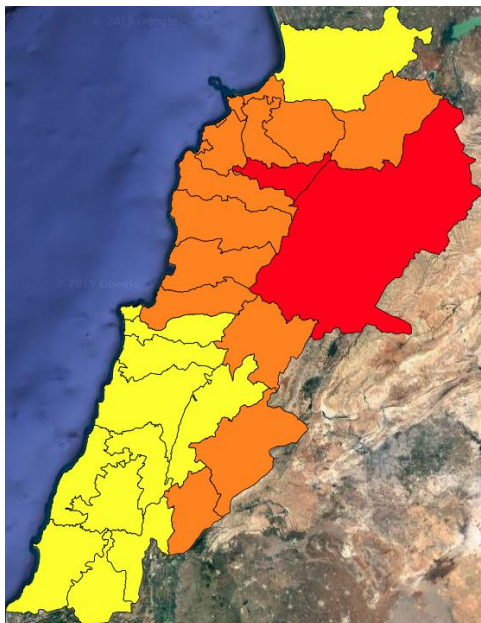

FIRE RISK INDEX

24 September 2019