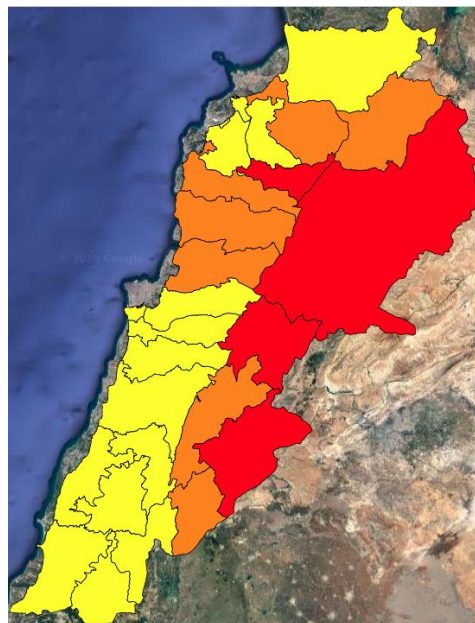

25 September 2019