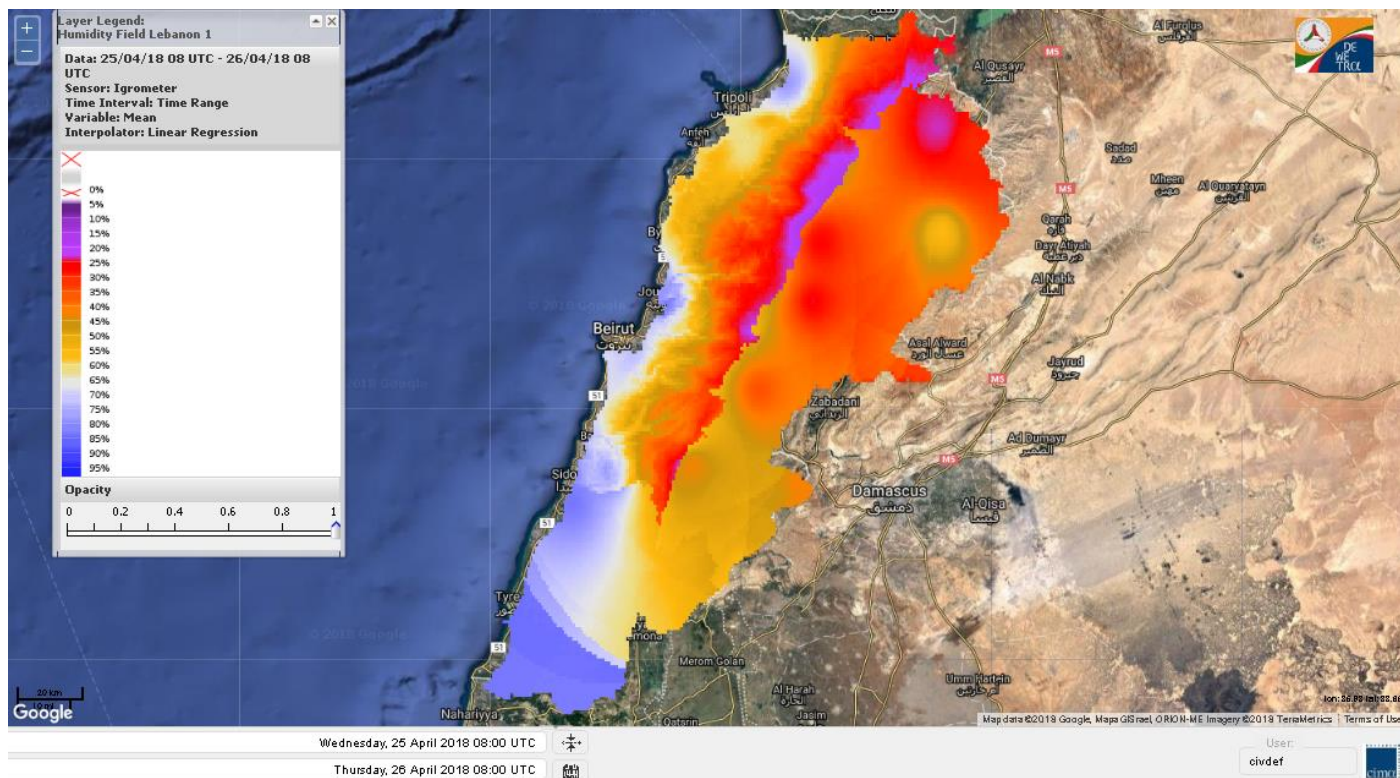

Lebanon humidity for Lebanon 26 Mar 2018