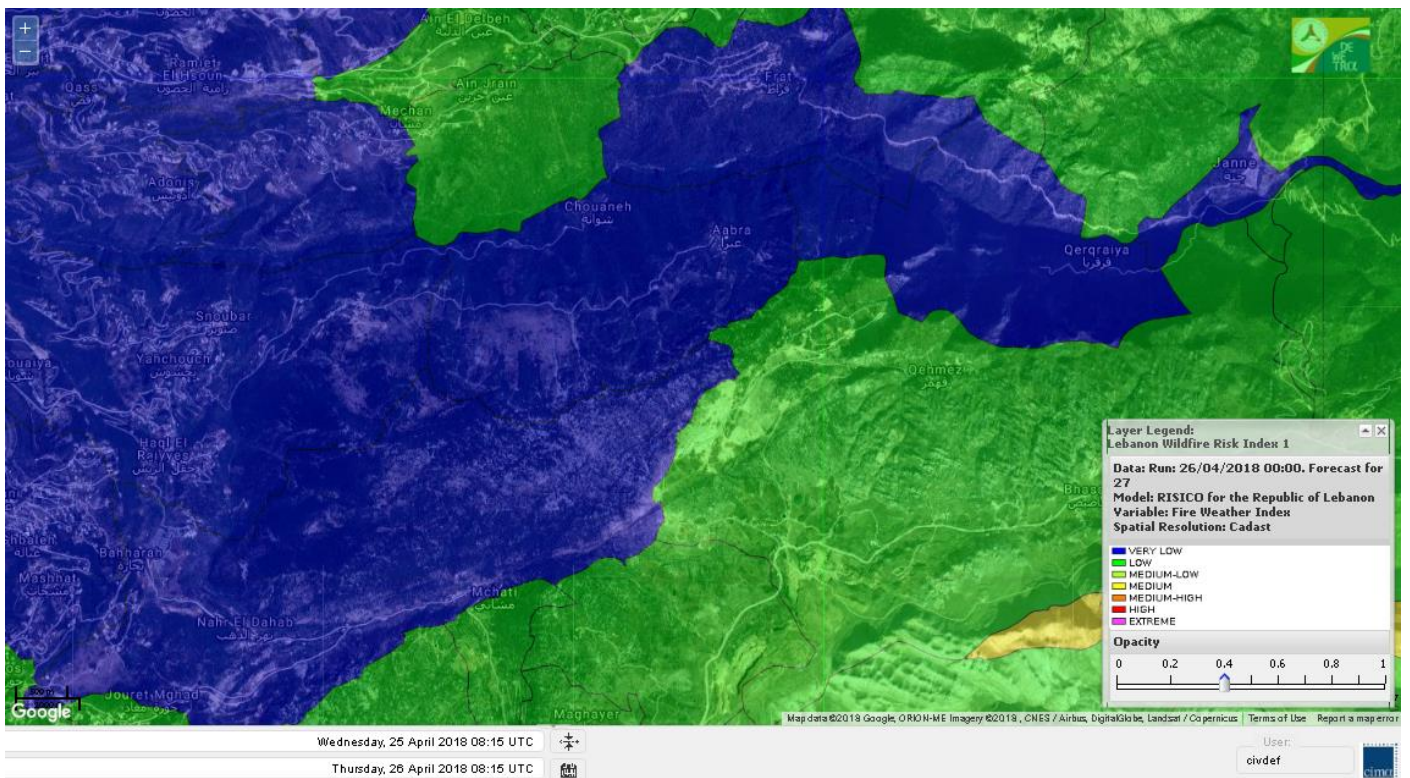

Jabal Moussa Reserve Forecast for 27 April 2018