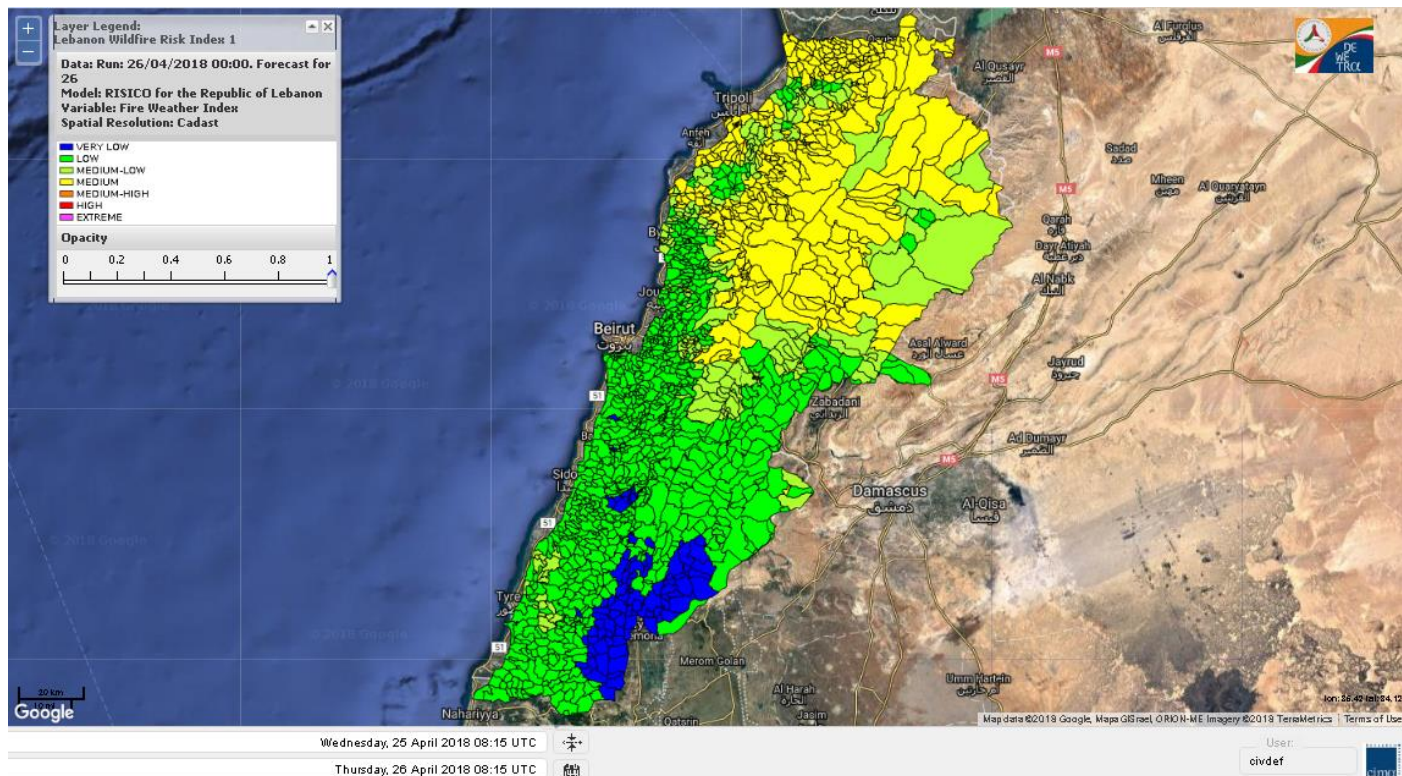

Lebanon for 26 April 2018