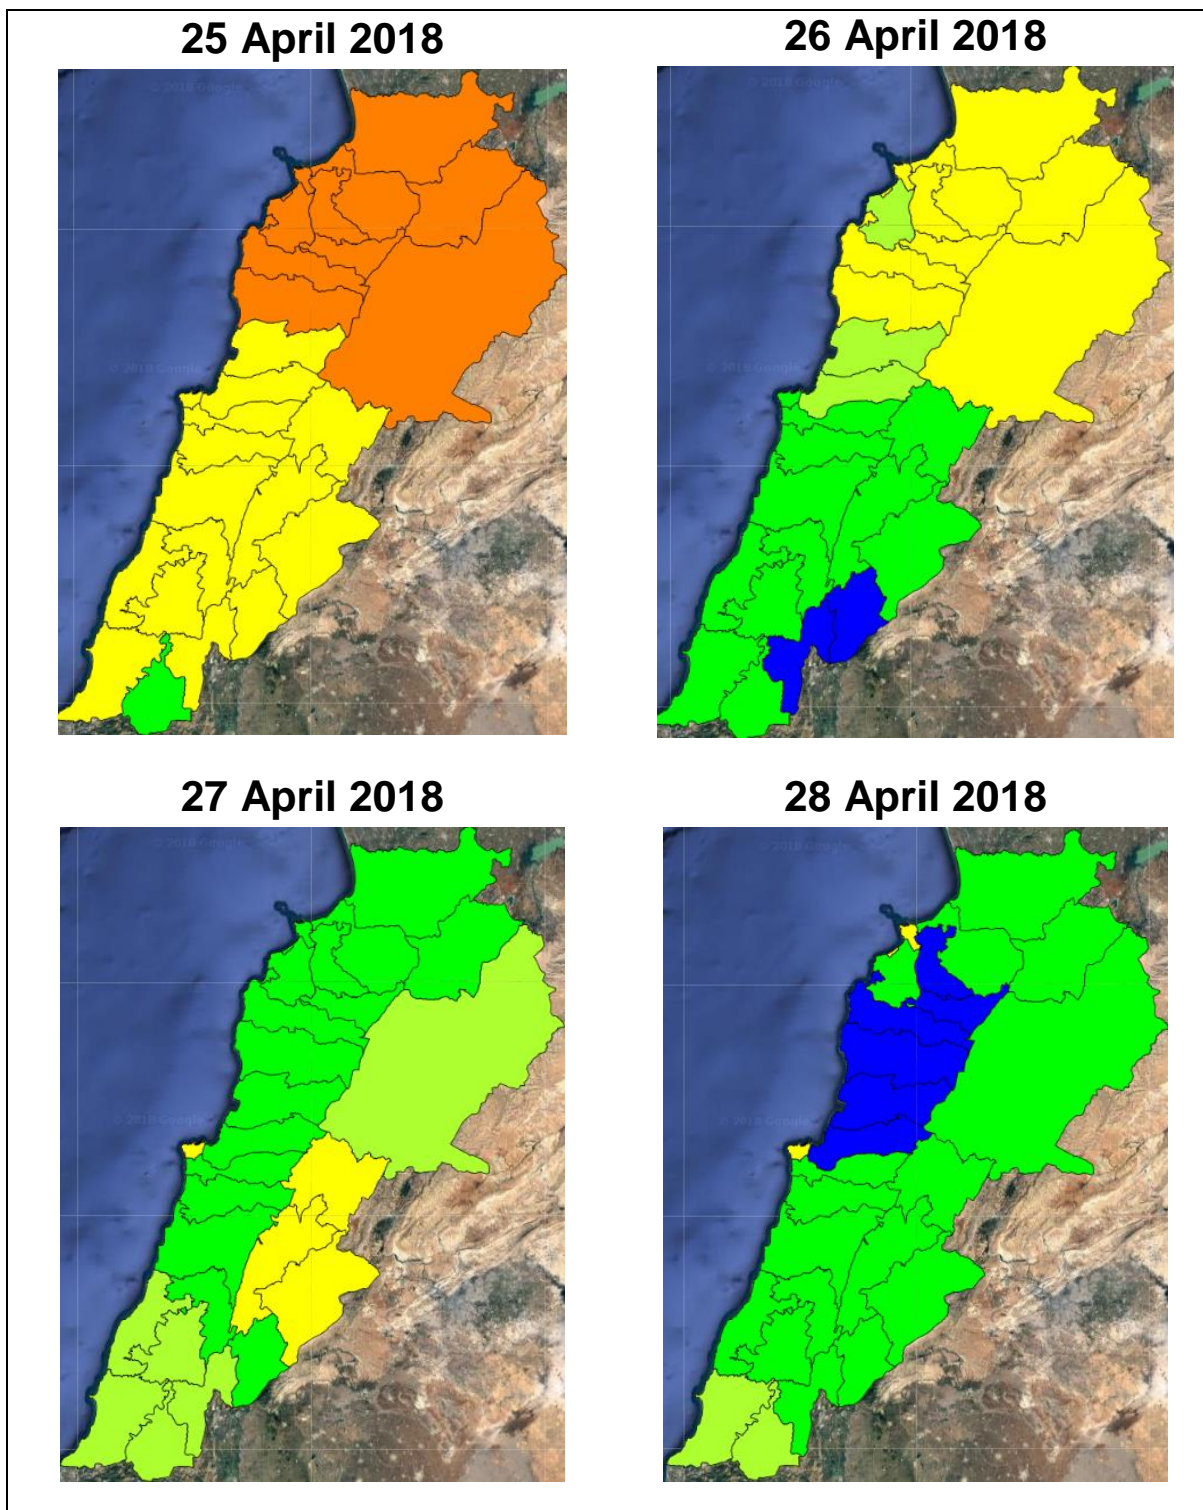

FIRE RISK INDEX

Layer Legend:
Lebanon Wildfire Risk Index 1

Data: Run: 26/04/2018 00:00. Forecast for 26
Model: RISICO for the Republic of Lebanon
Variable: Fire Weather Index
Spatial Resolution: Caza

- VERY LOW (Blue)
- LOW (Green)
- MEDIUM-LOW (Light Green)
- MEDIUM (Yellow)
- MEDIUM-HIGH (Red-Orange)
- HIGH (Orange)
- EXTREME (Pink)