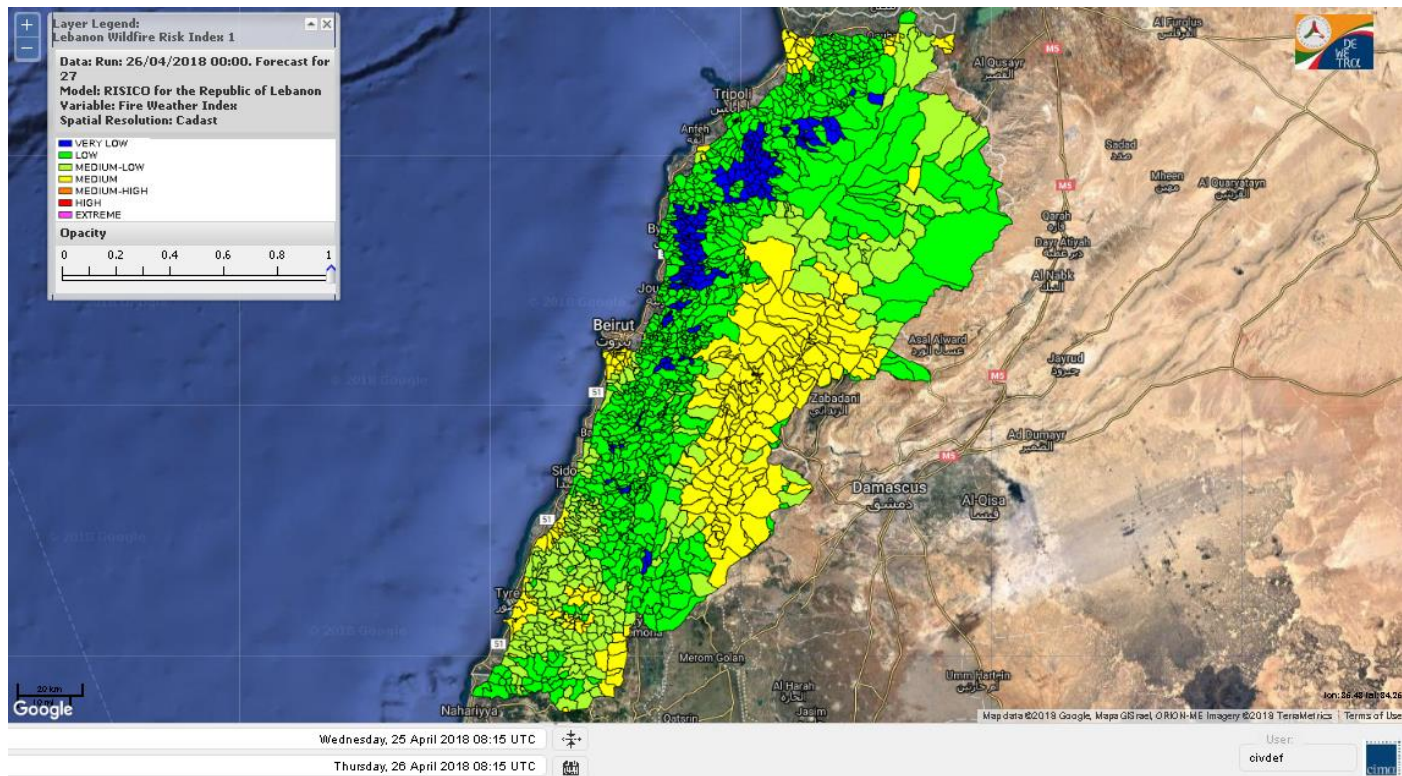

Lebanon for 27 April 2018