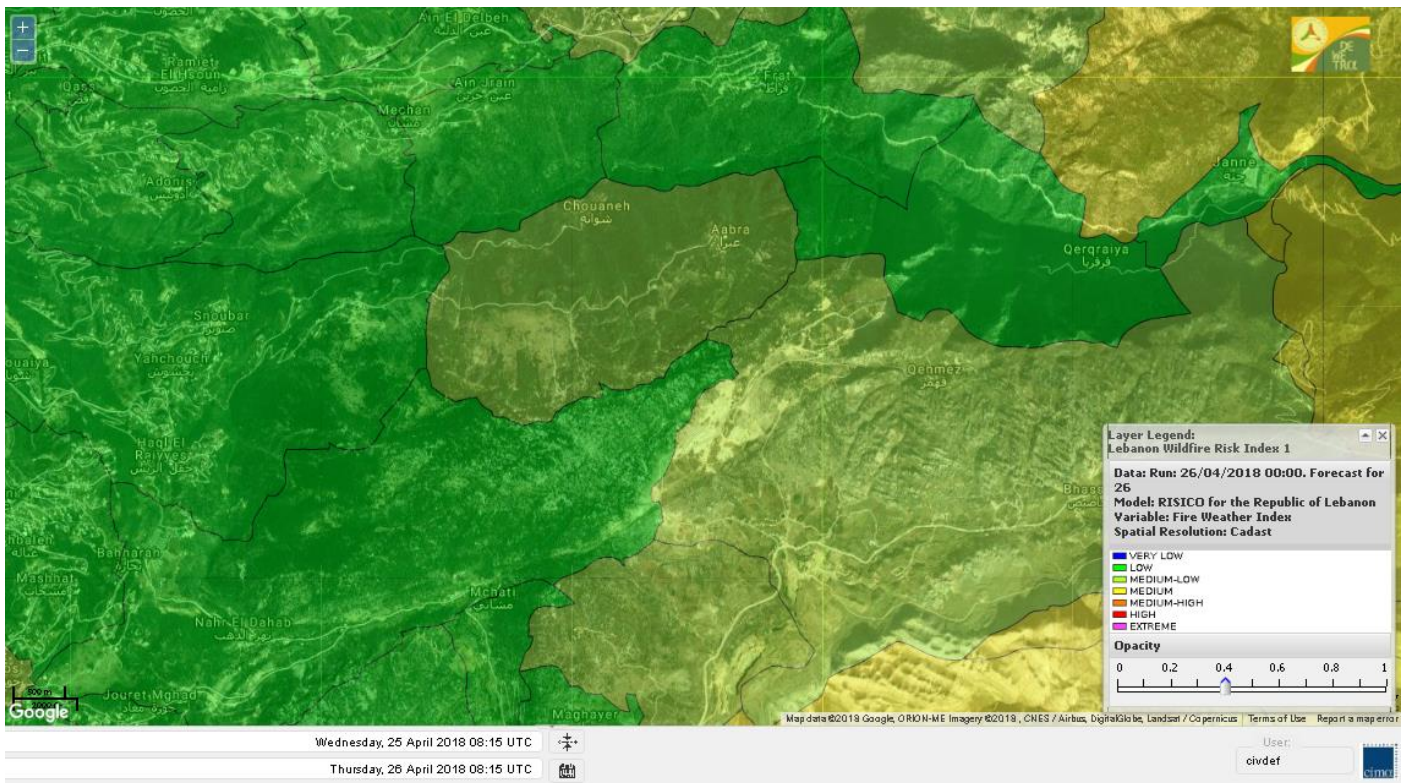

Jabal Moussa Reserve Forecast for 26 April 2018