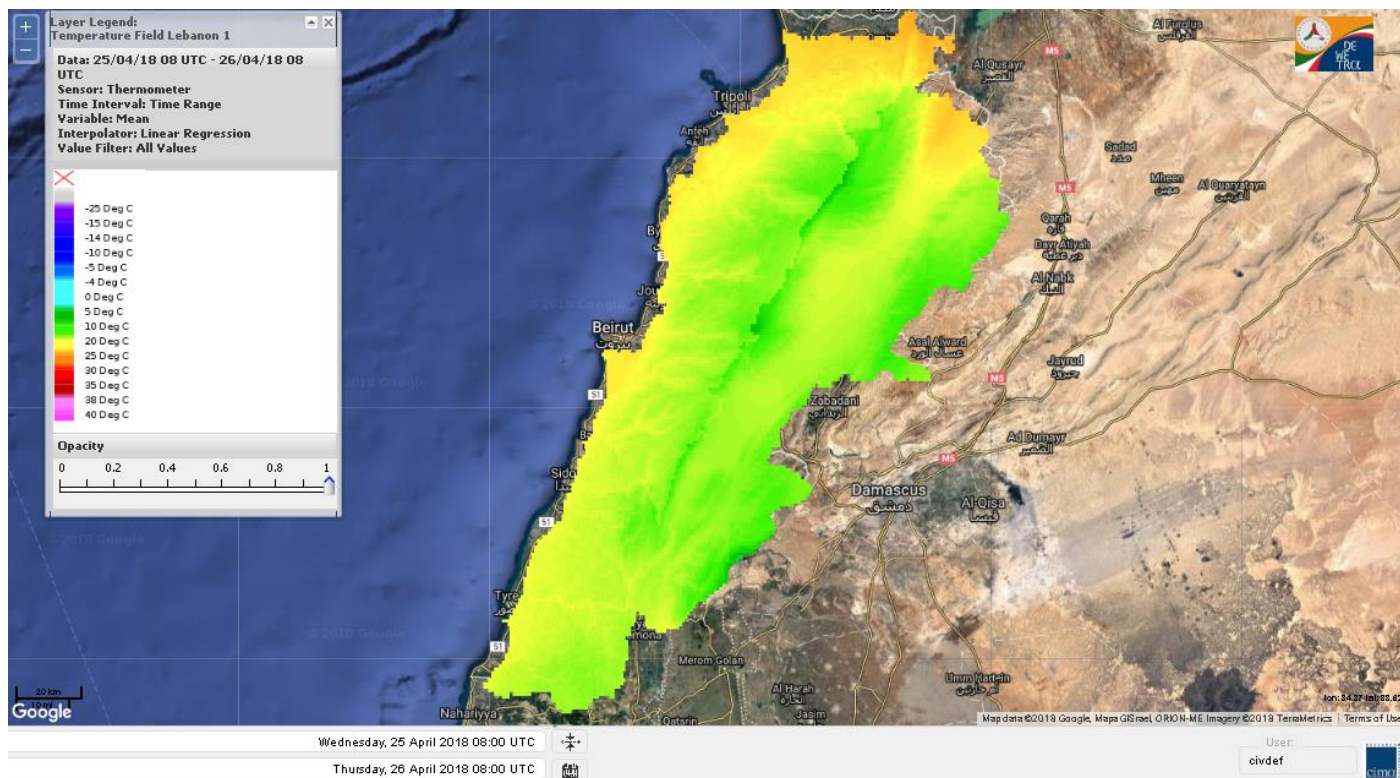

Lebanon temperature for Lebanon 26 Mar 2018