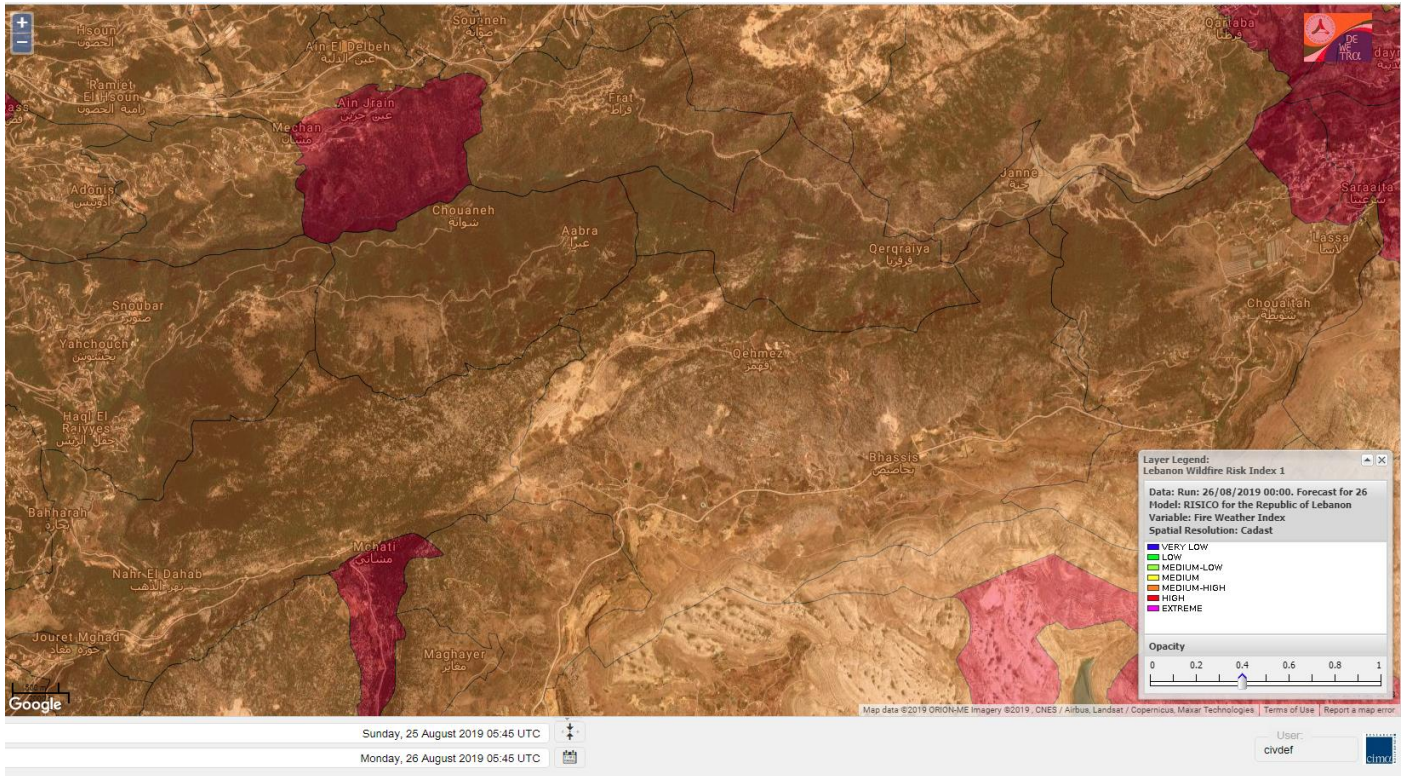

Jabal Moussa Reserve Forecast for 26 Aug 2019