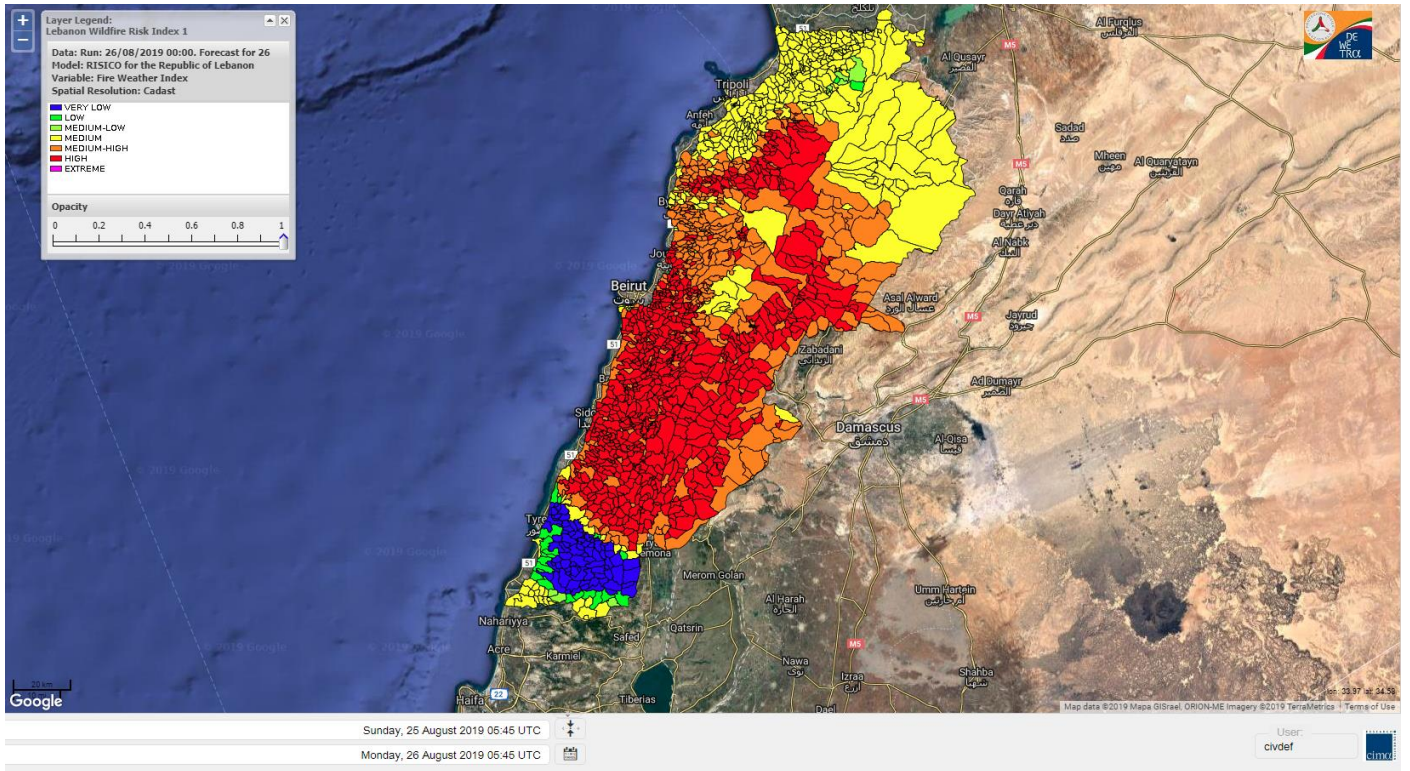

Lebanon for 26 Aug 2019