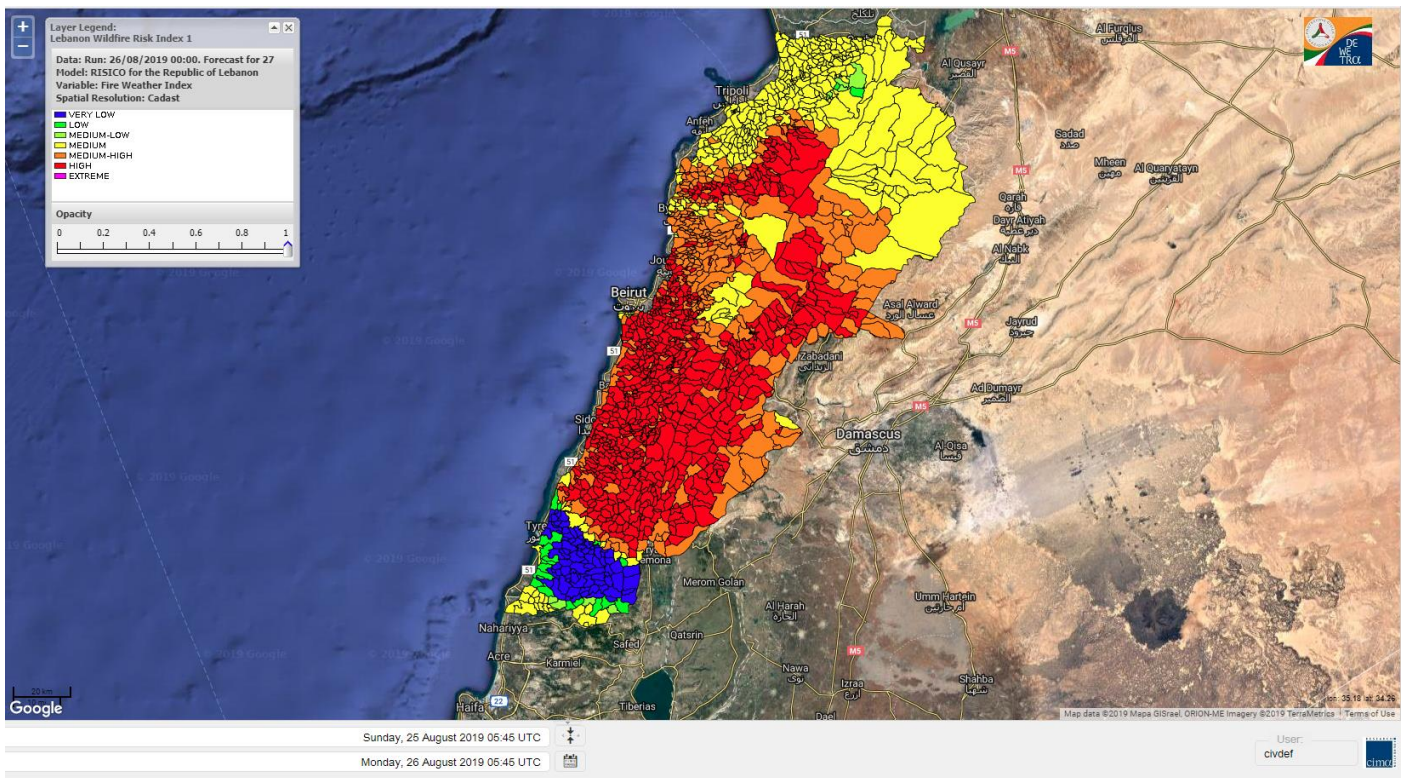

Lebanon for 27 Aug 2019