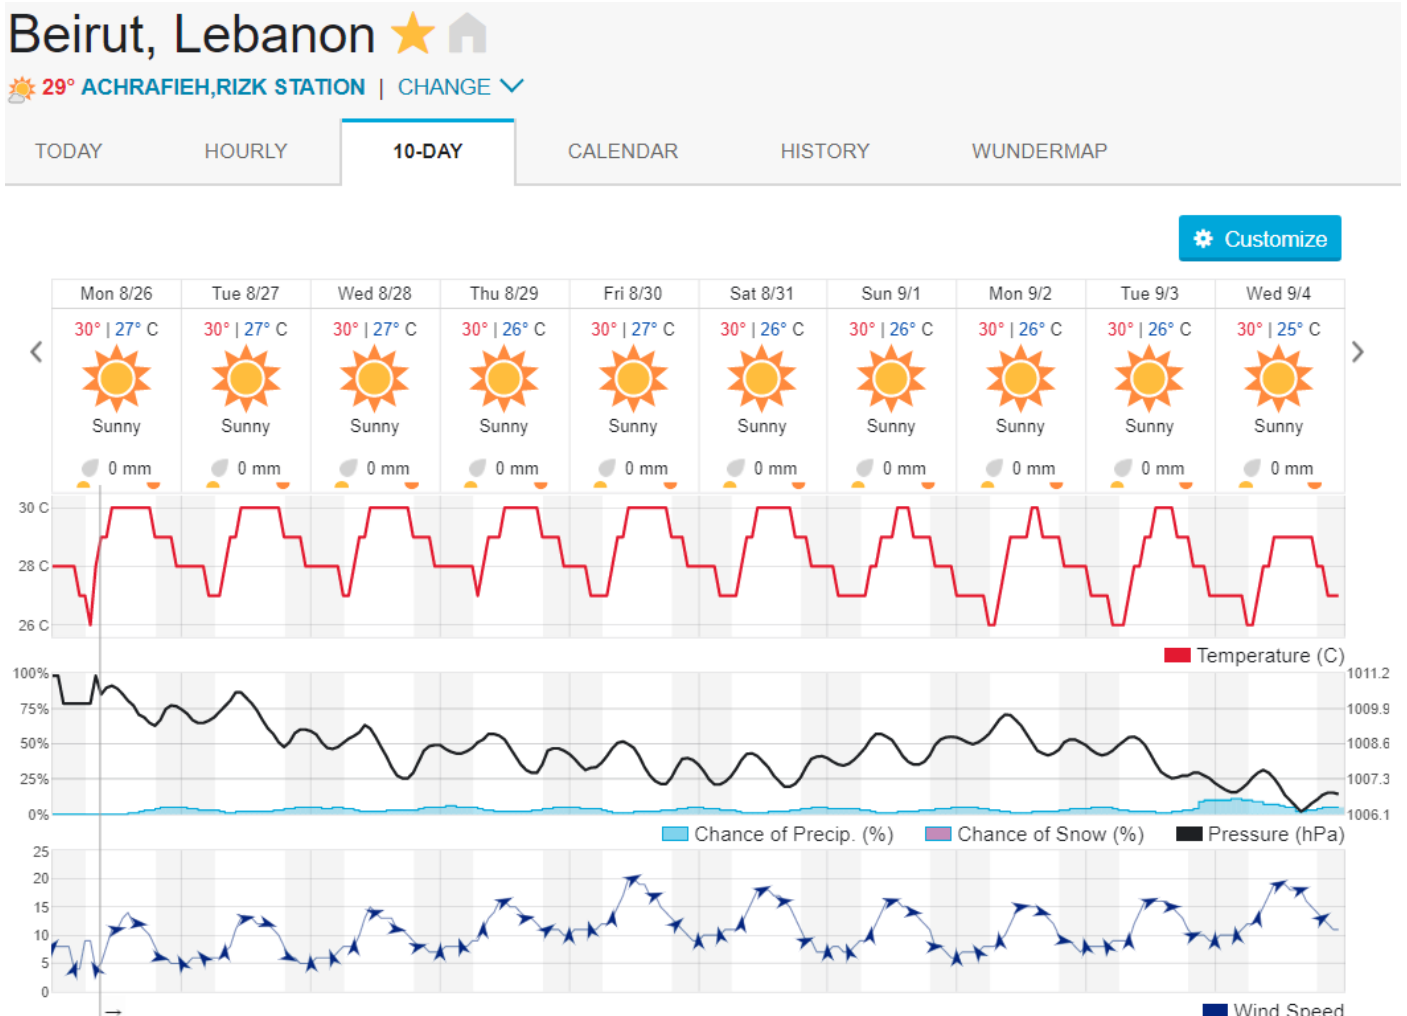

Jabal Moussa Reserve Forecast for 28 Aug 2019