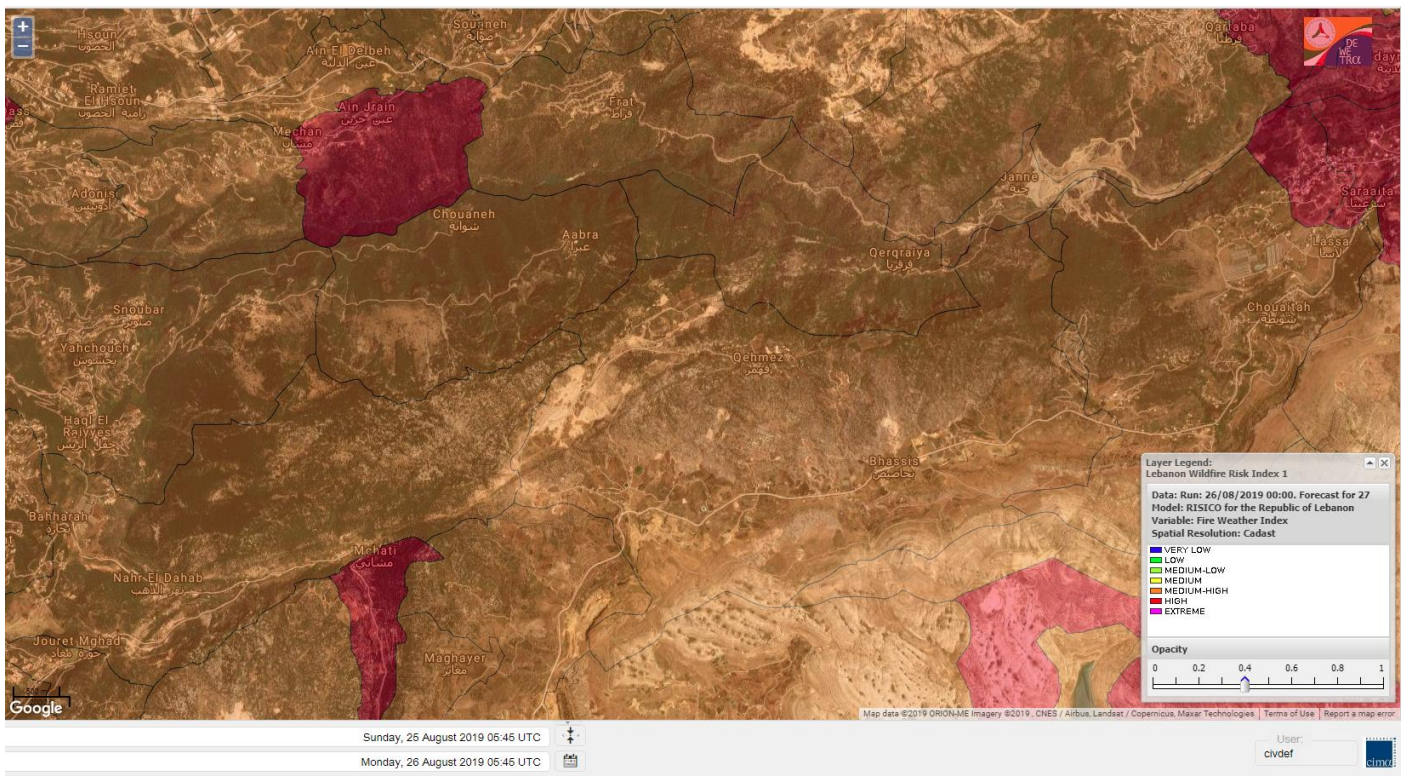

Jabal Moussa Reserve Forecast for 27 Aug 2019