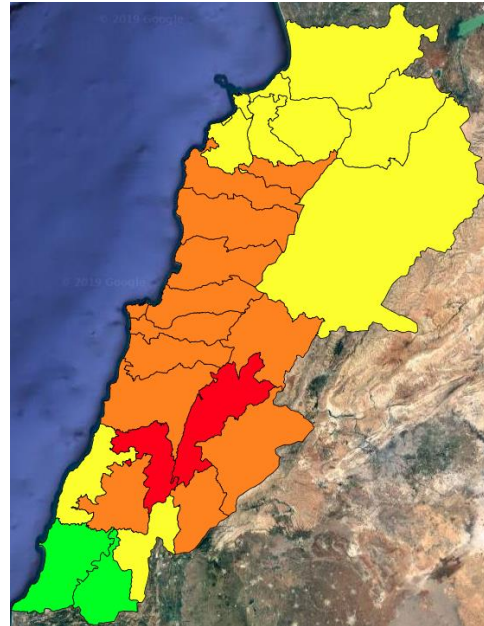

FIRE RISK INDEX

25 Aug 2019

26 Aug 2019

27 Aug 2019

28 Aug 2019

Layer Legend:
Lebanon Wildfire Risk Index 1

Data: Run: 26/08/2019 00:00. Forecast for 26
Model: RISICO for the Republic of Lebanon
Variable: Fire Weather Index
Spatial Resolution: Caza

- VERY LOW
- LOW
- MEDIUM-LOW
- MEDIUM
- MEDIUM-HIGH
- HIGH
- EXTREME