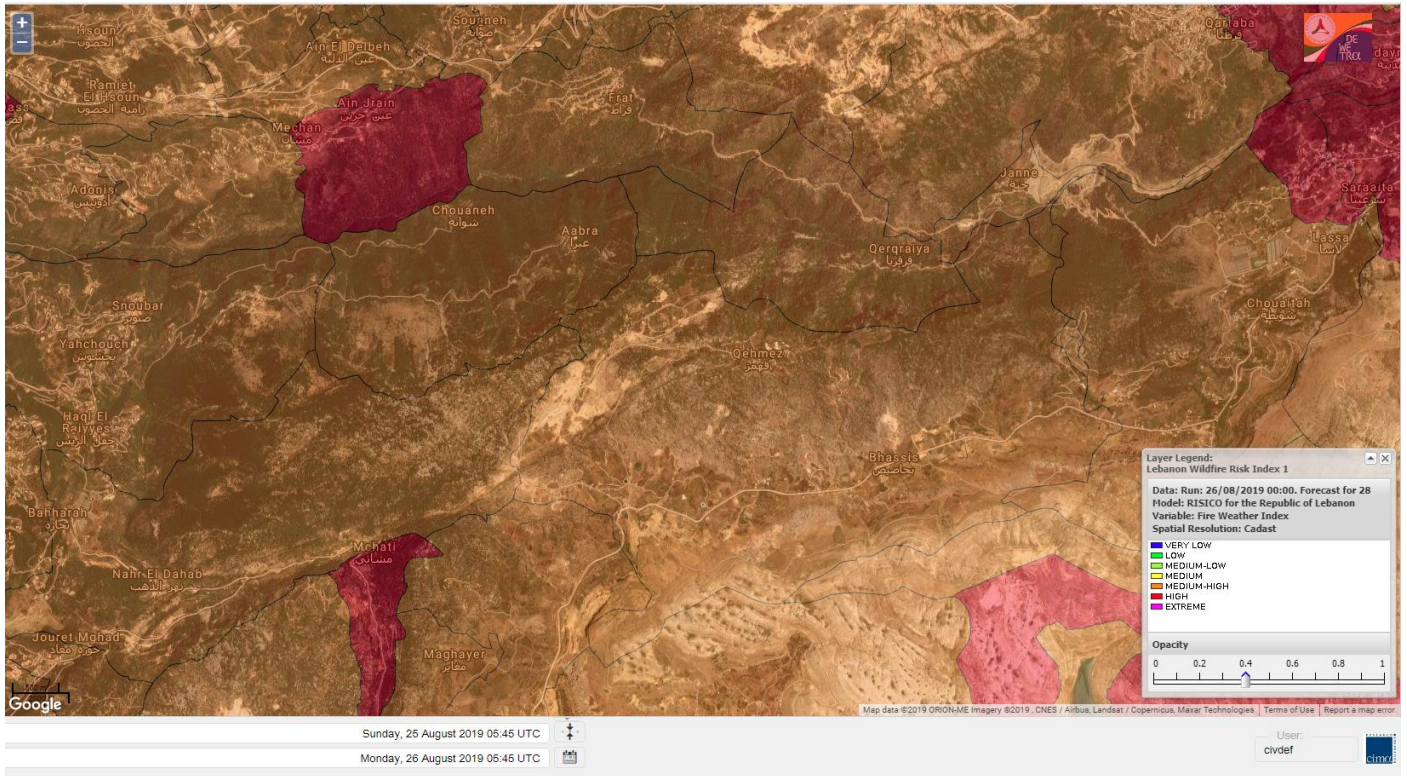

Jabal Moussa Reserve Forecast for 28 Aug 2019