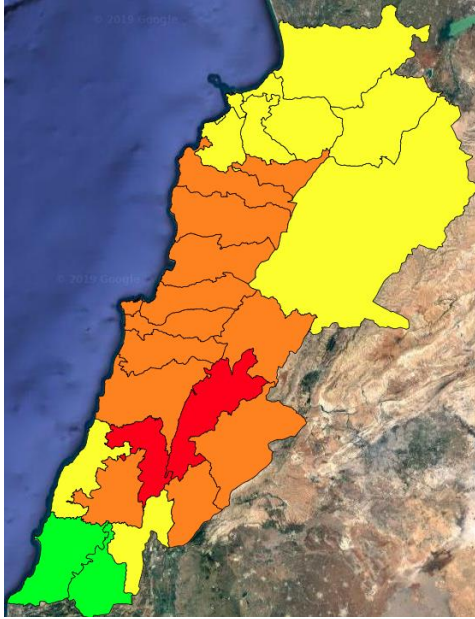

FIRE RISK INDEX

25 Aug 2019