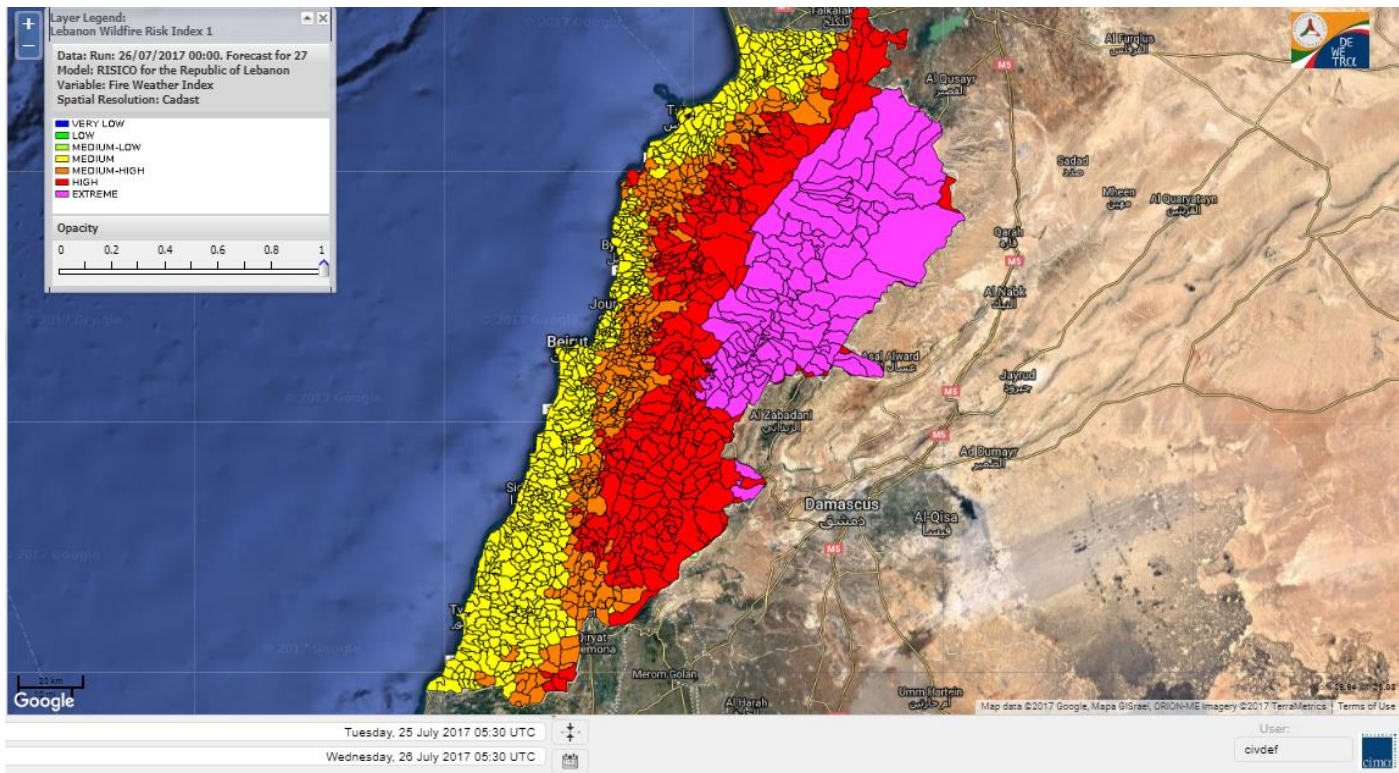

Lebanon for 27 Jul 2017