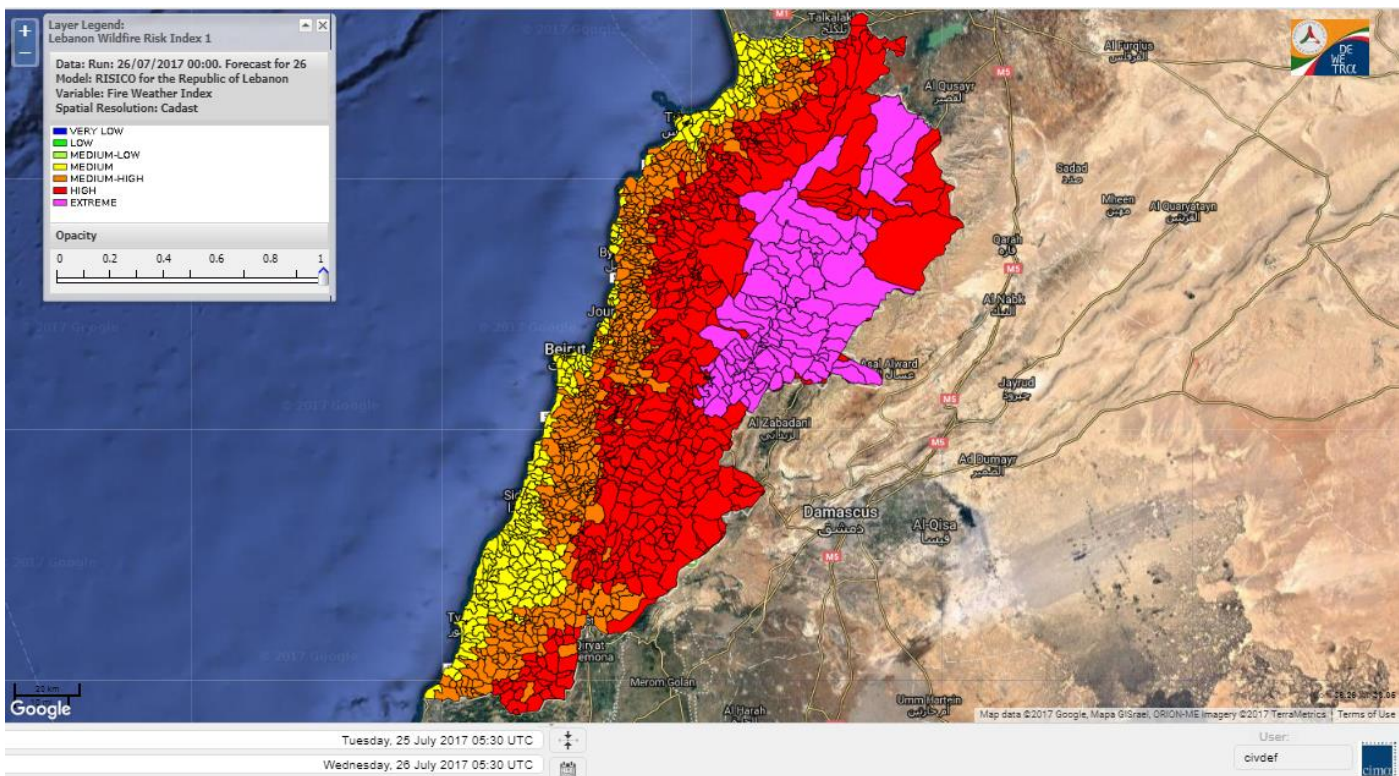

Lebanon for 26 Jul 2017