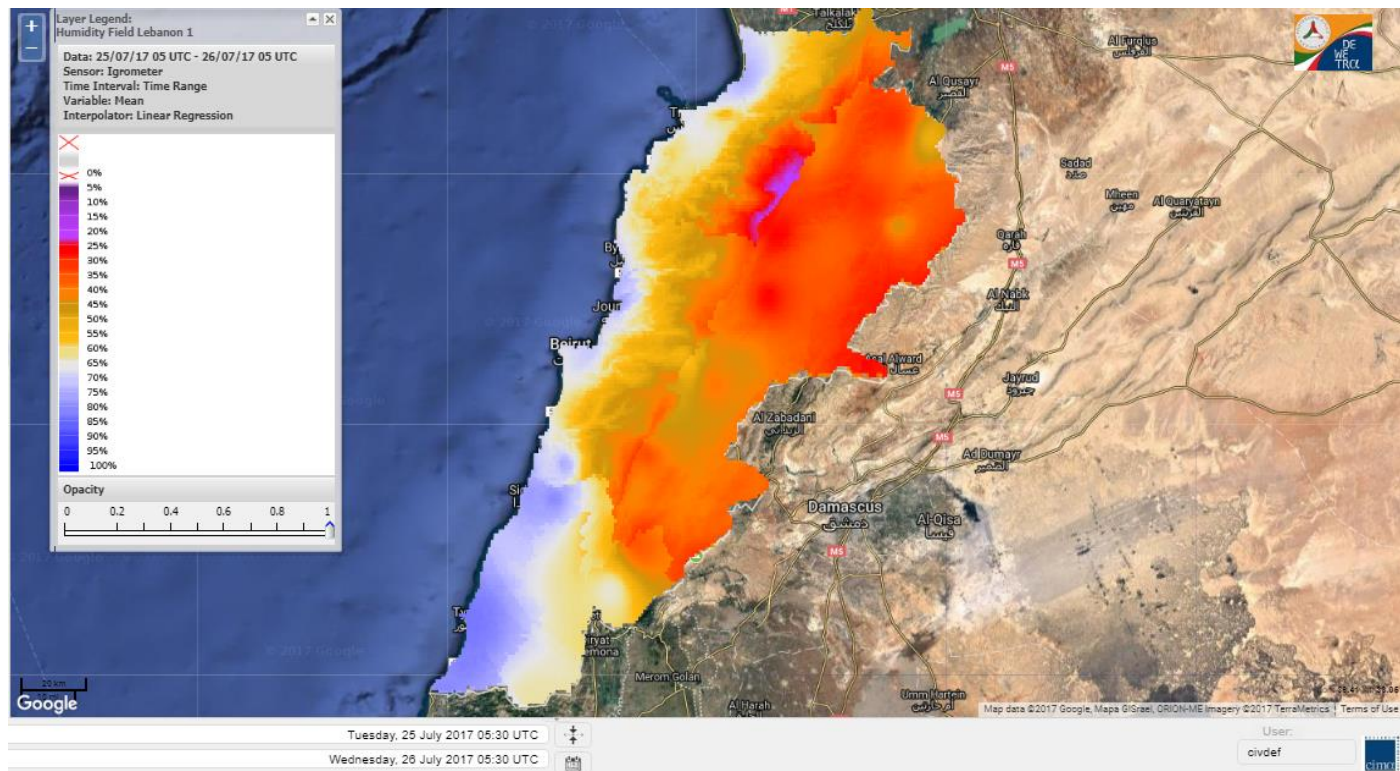

Lebanon humidity for 26 Jul 2017