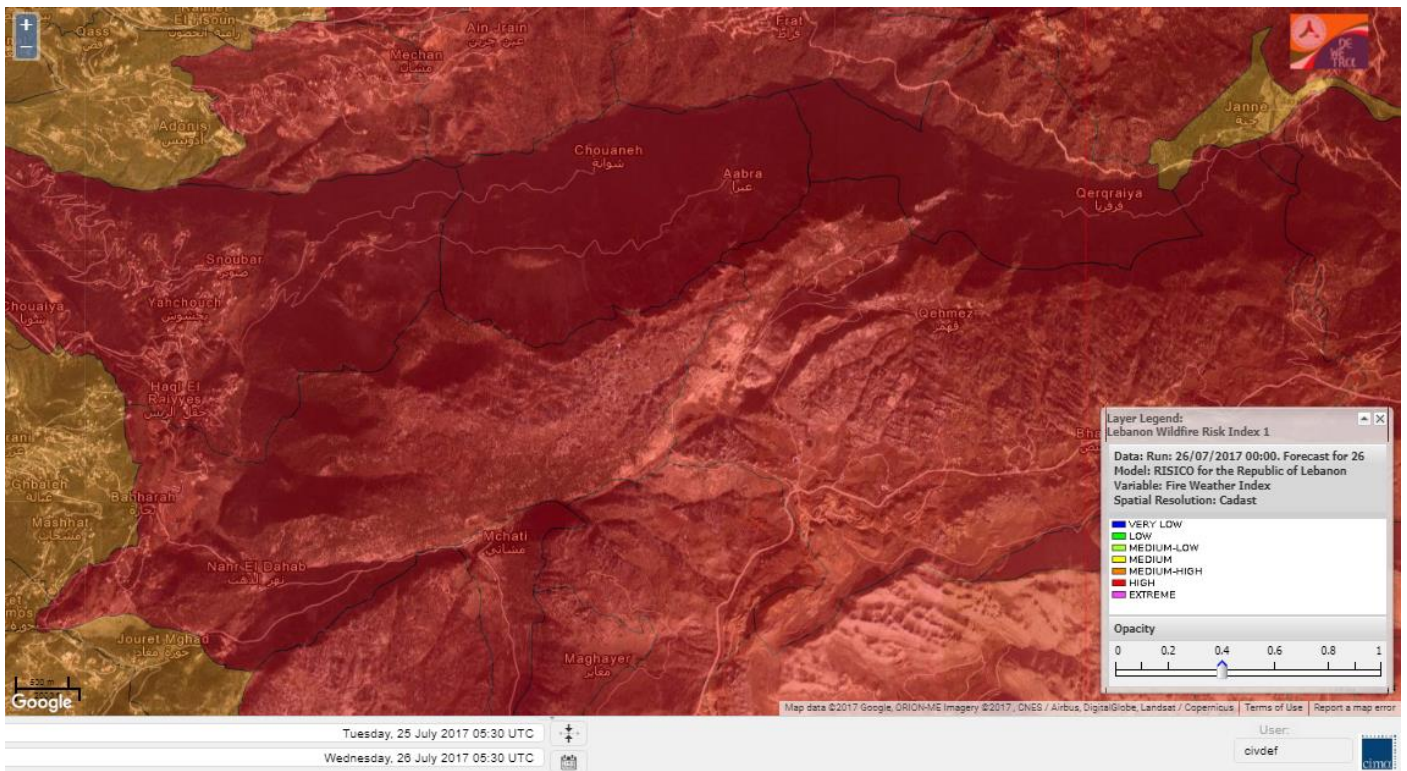

Jabal Moussa Reserve Forecast for 26 Jul 2017