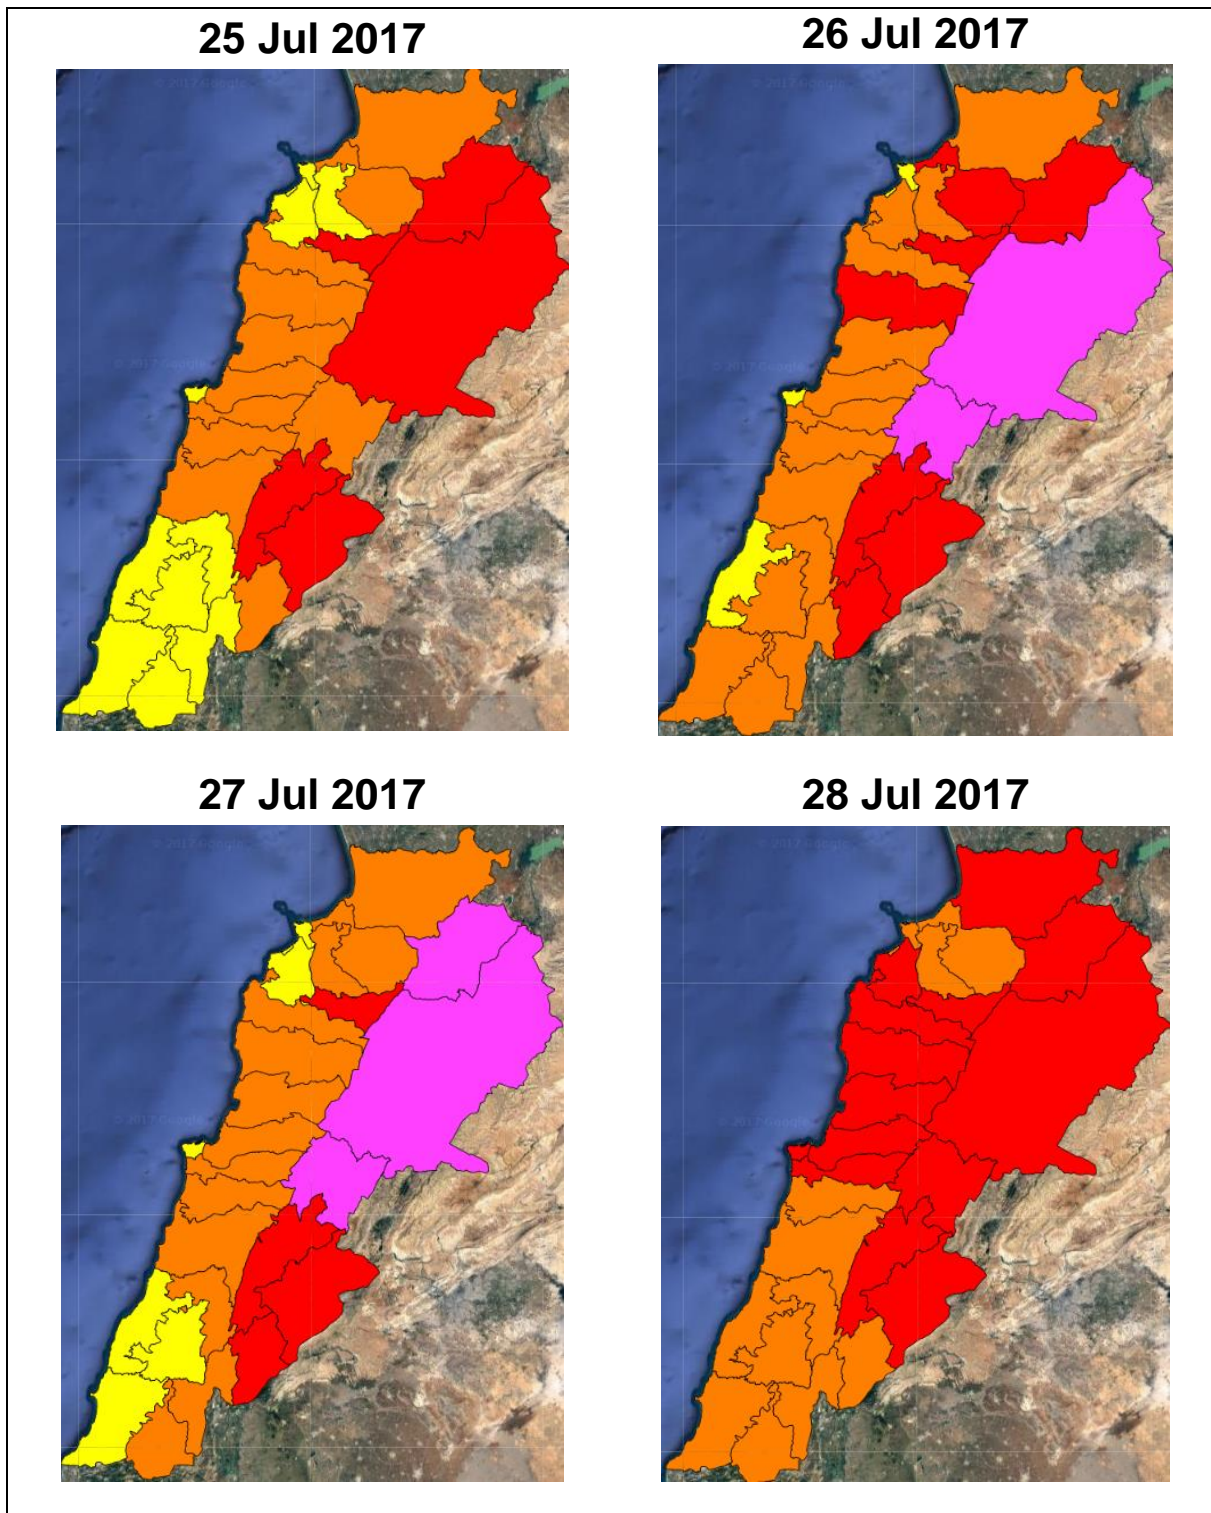

FIRE RISK INDEX

Layer Legend:
Lebanon Wildfire Risk Index 1

Data: Run: 26/07/2017 00:00. Forecast for 26
Model: RISICO for the Republic of Lebanon
Variable: Fire Weather Index
Spatial Resolution: Caza

- VERY LOW
- LOW
- MEDIUM-LOW
- MEDIUM
- MEDIUM-HIGH
- HIGH
- EXTREME