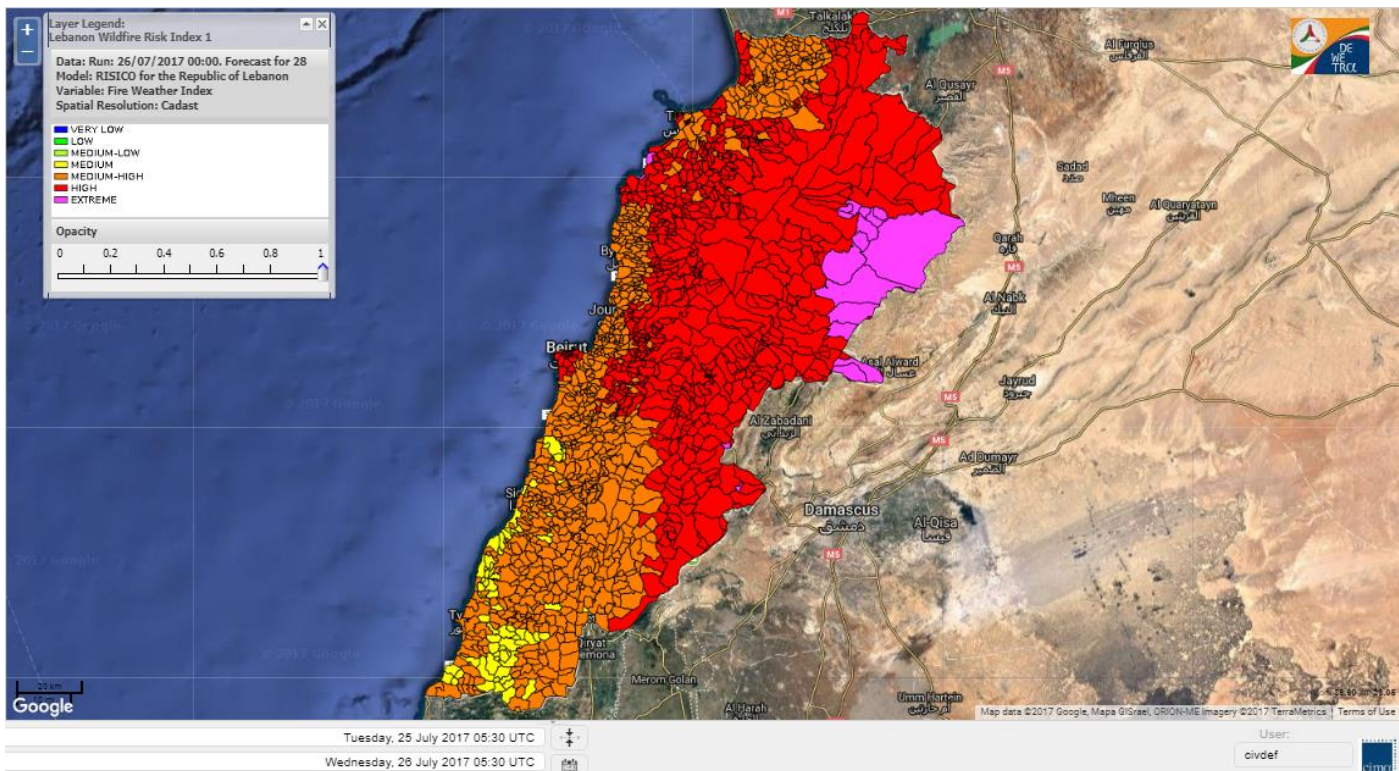

Lebanon for 28 Jul 2017