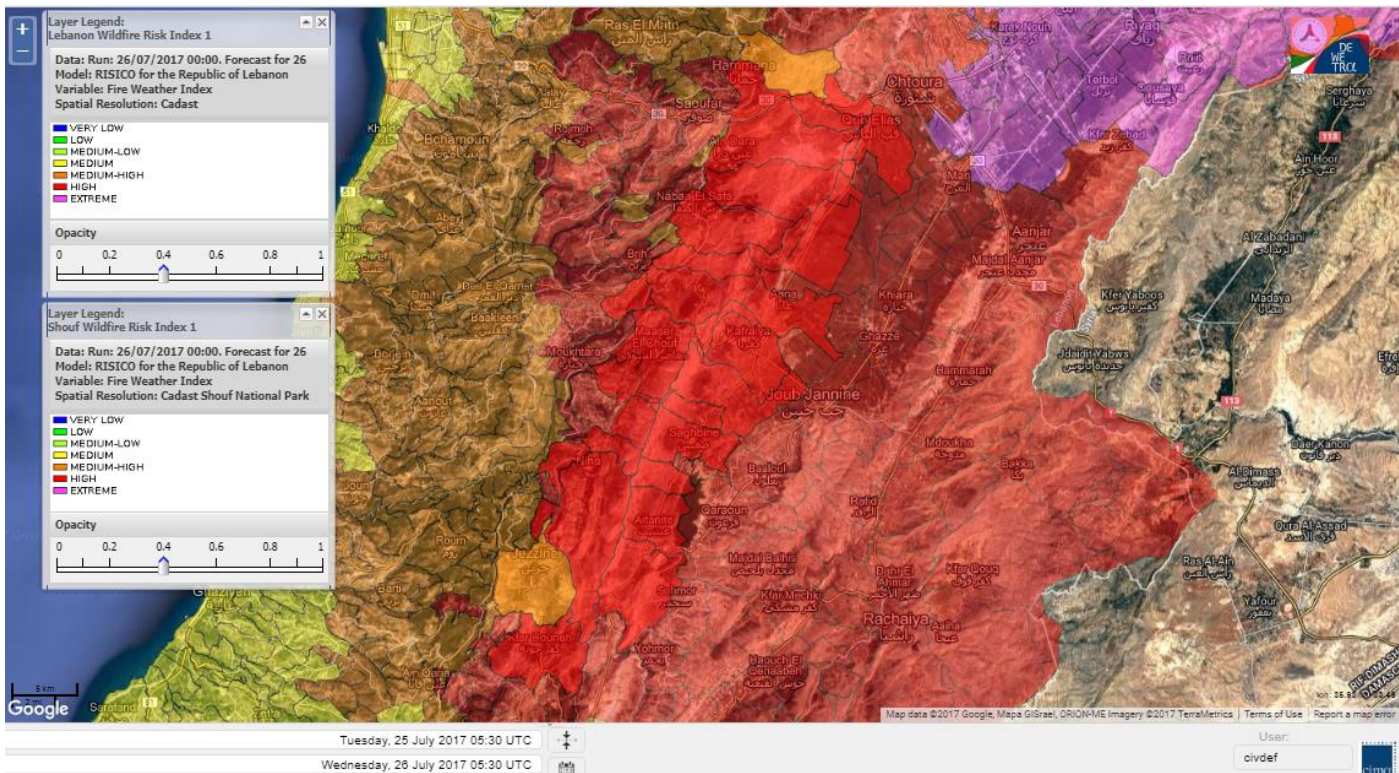

Shouf Biosphere Reserve Forecast for 26 Jul 2017