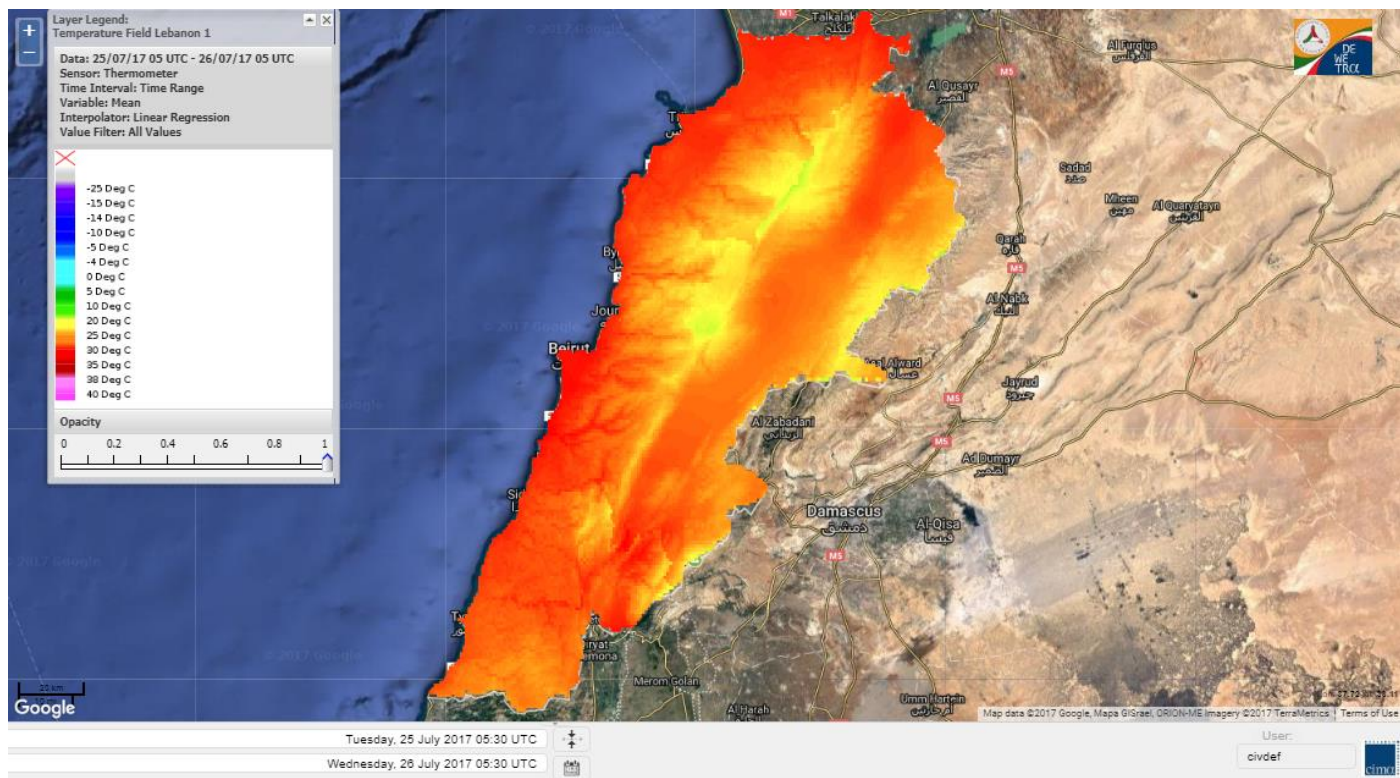

Lebanon temperature for 26 Jul 2017