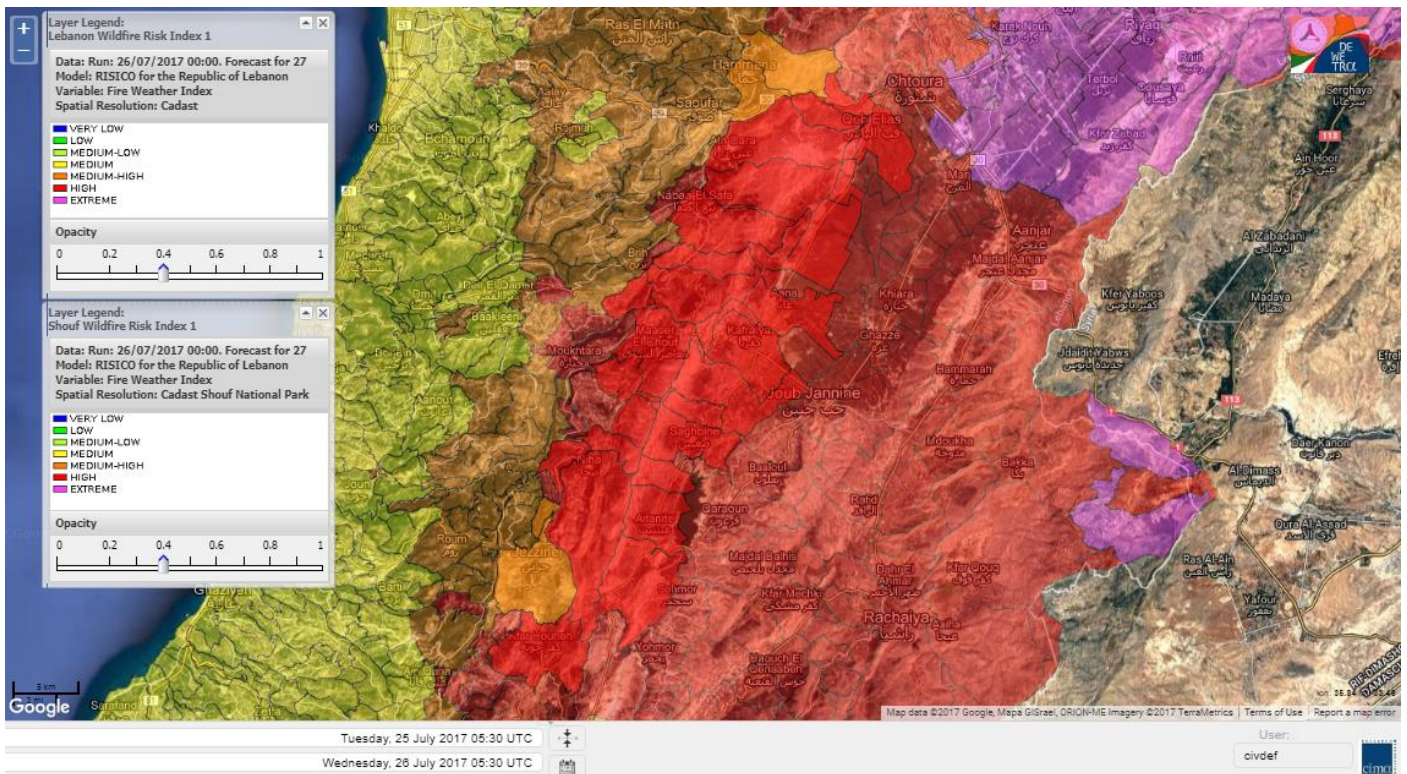

Shouf Biosphere Reserve Forecast for 27 Jul 2017