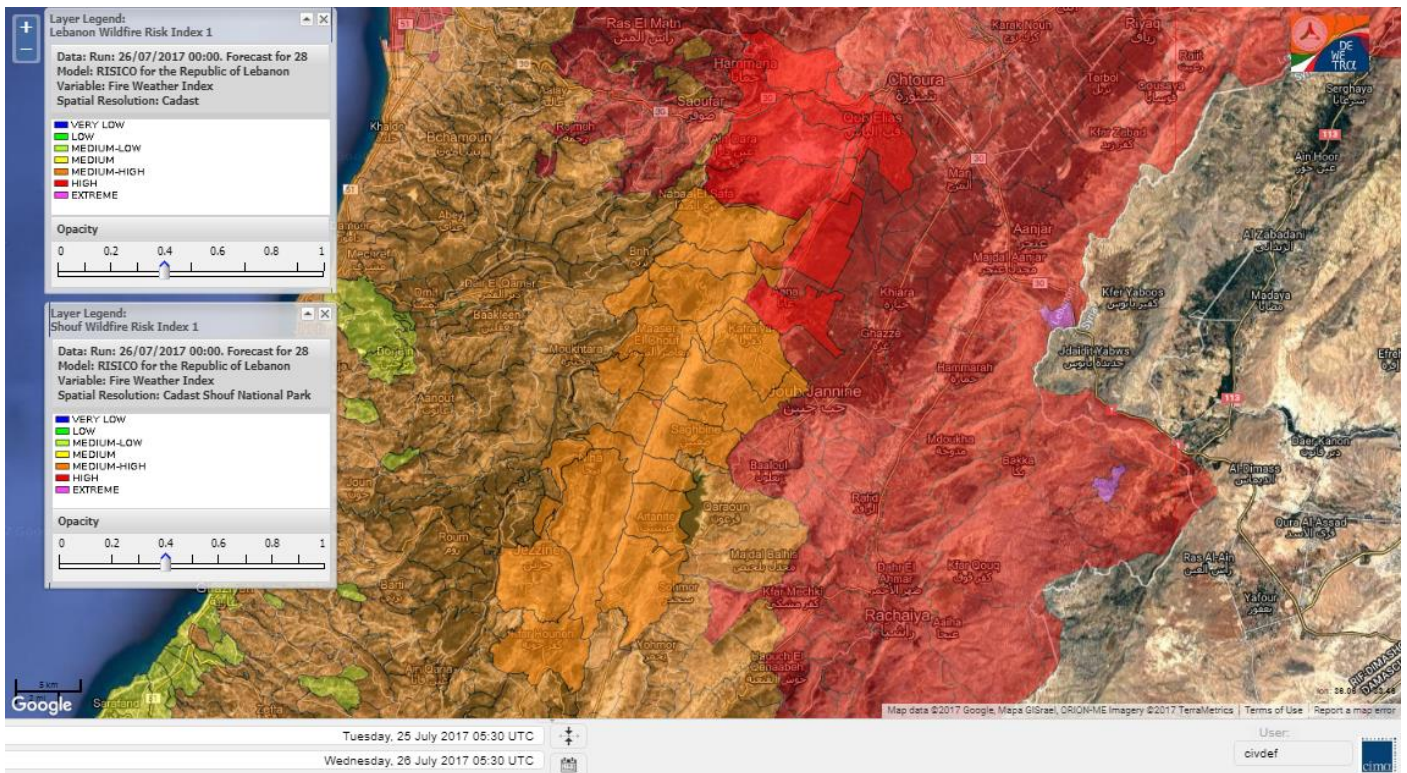

Shouf Biosphere Reserve Forecast for 28 Jul 2017