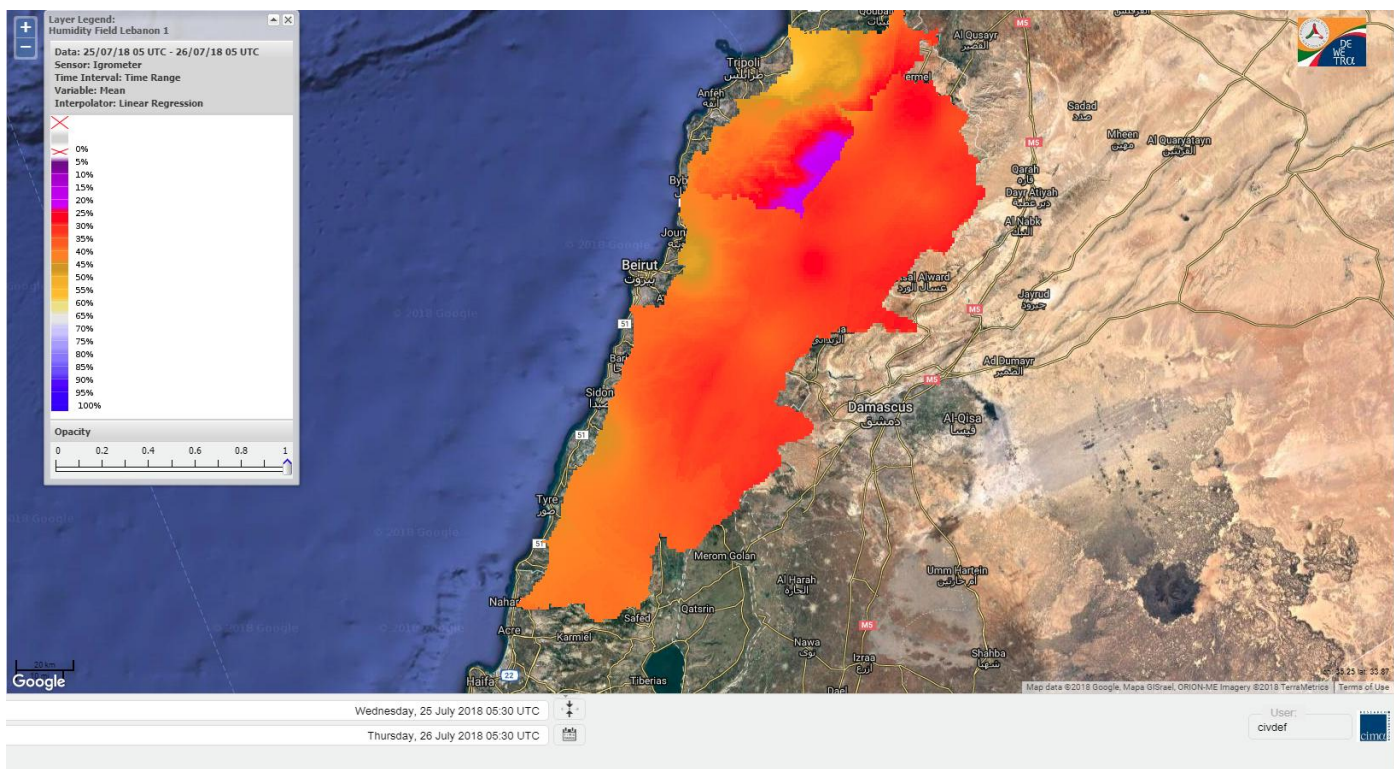

Lebanon humidity for Lebanon 26 July 2018