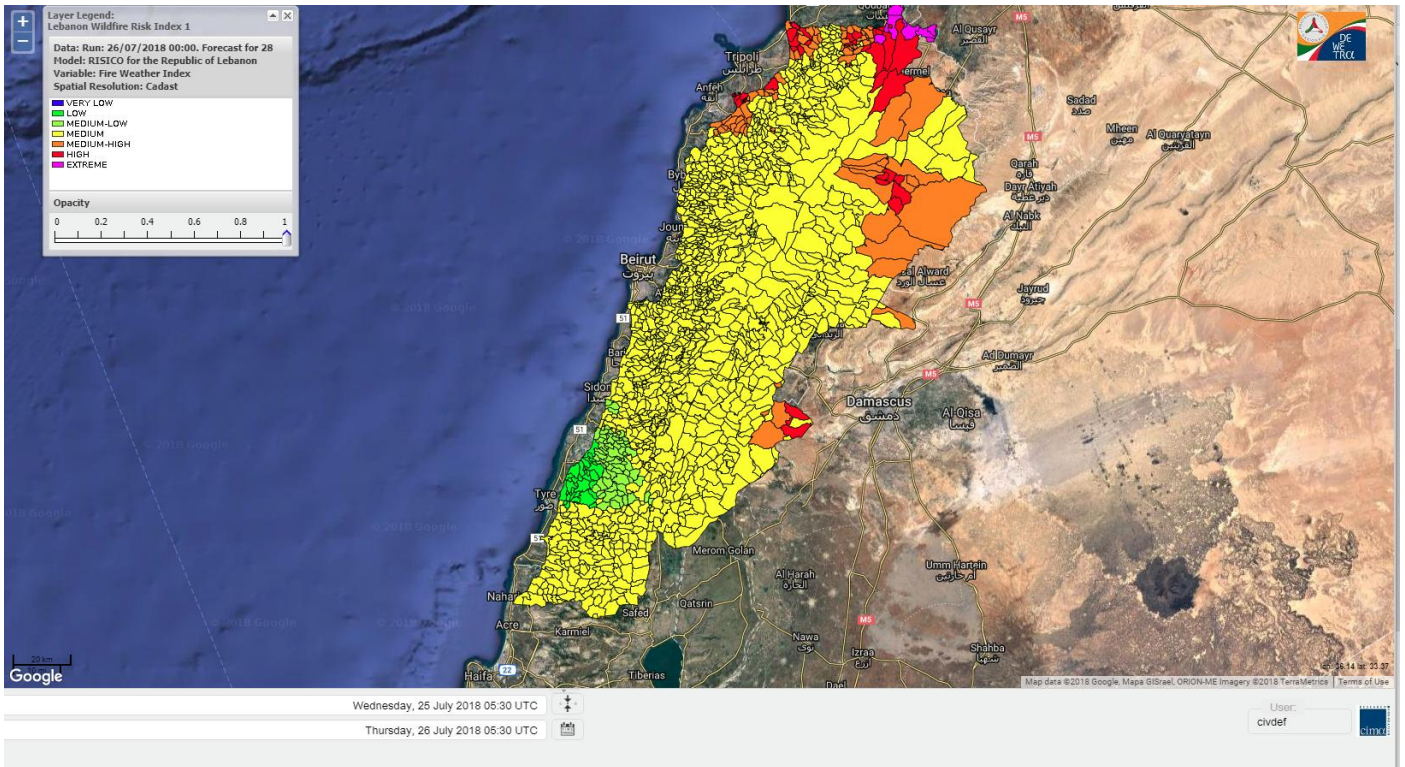

Lebanon for 28 July 2018