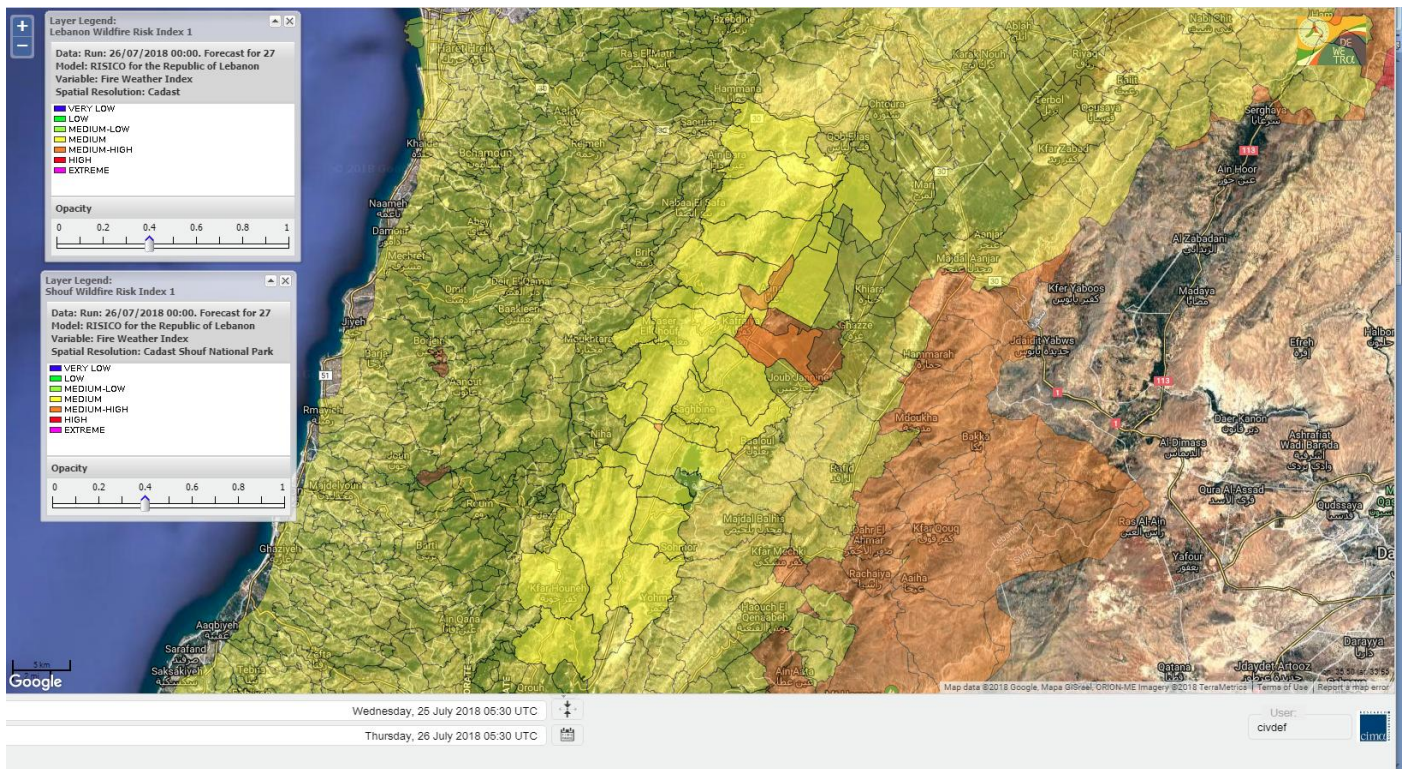

Shouf Biosphere Reserve Forecast for 27 July 2018