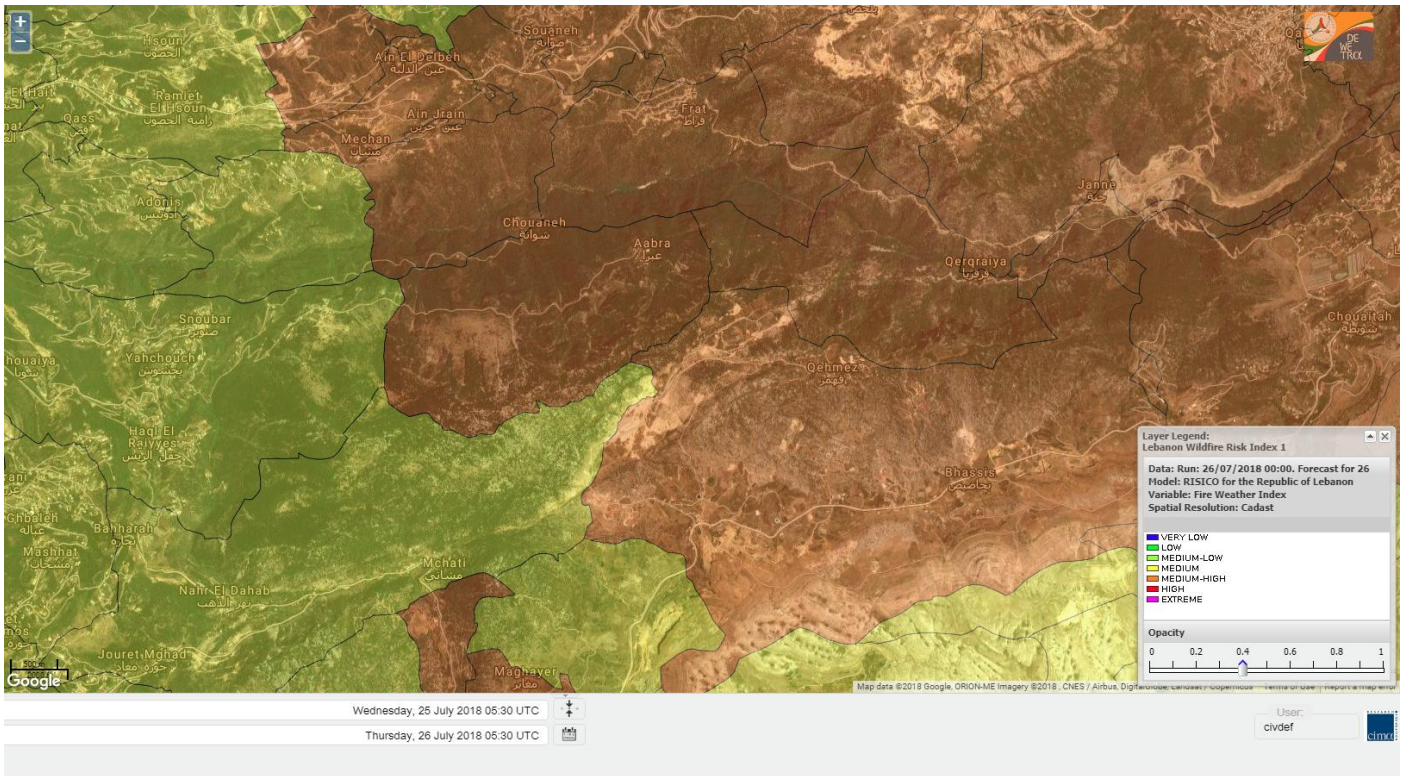

Jabal Moussa Reserve Forecast for 26 July 2018