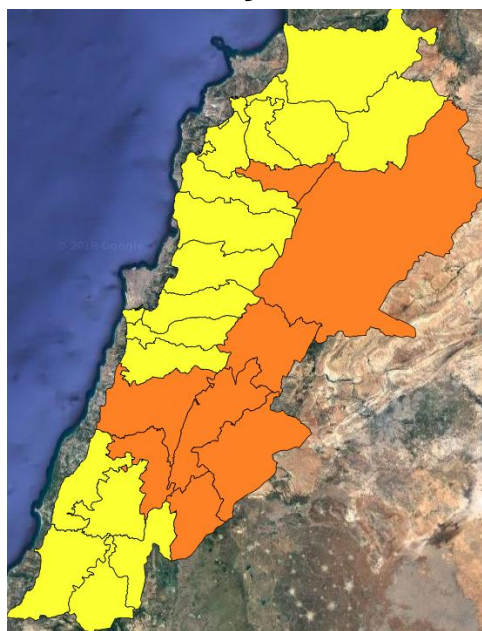

26 July 2018