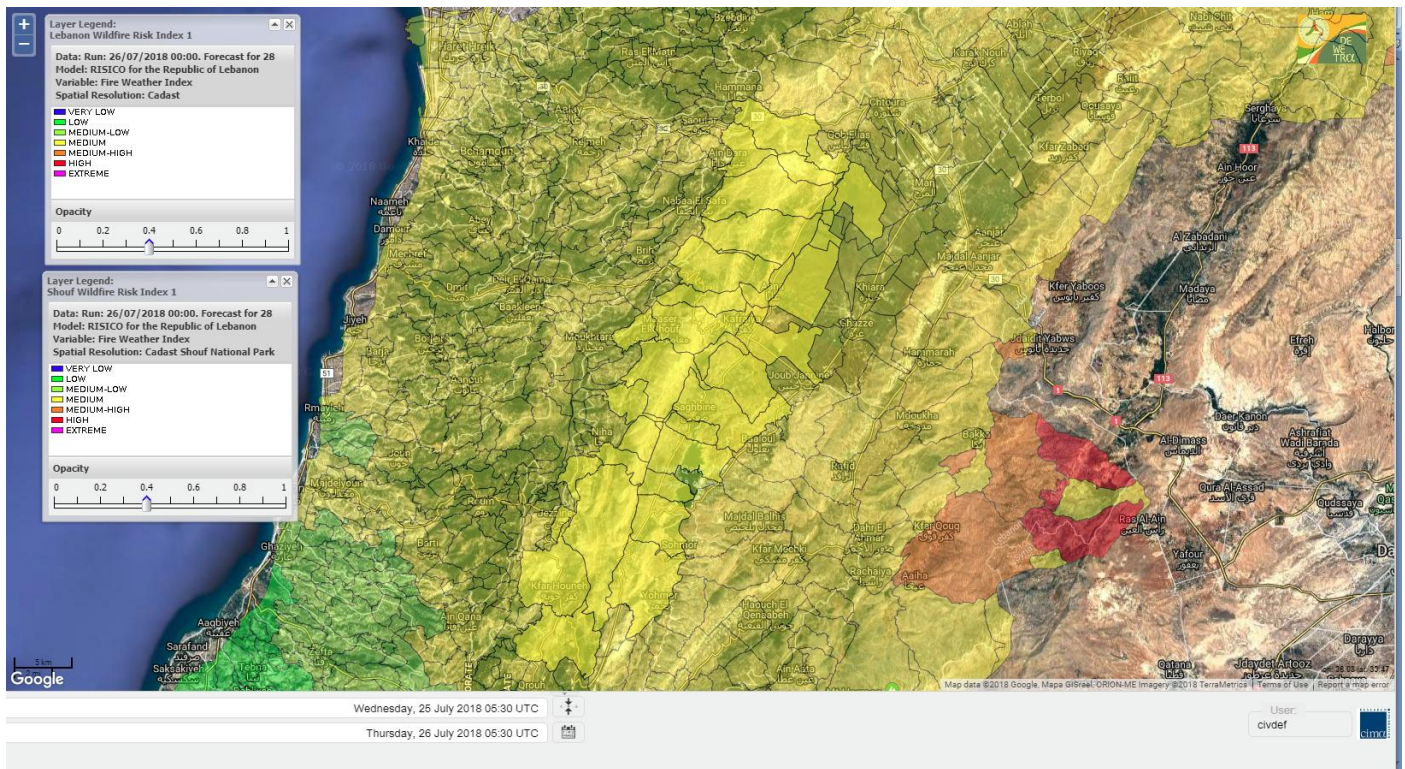

Shouf Biosphere Reserve Forecast for 28 July 2018