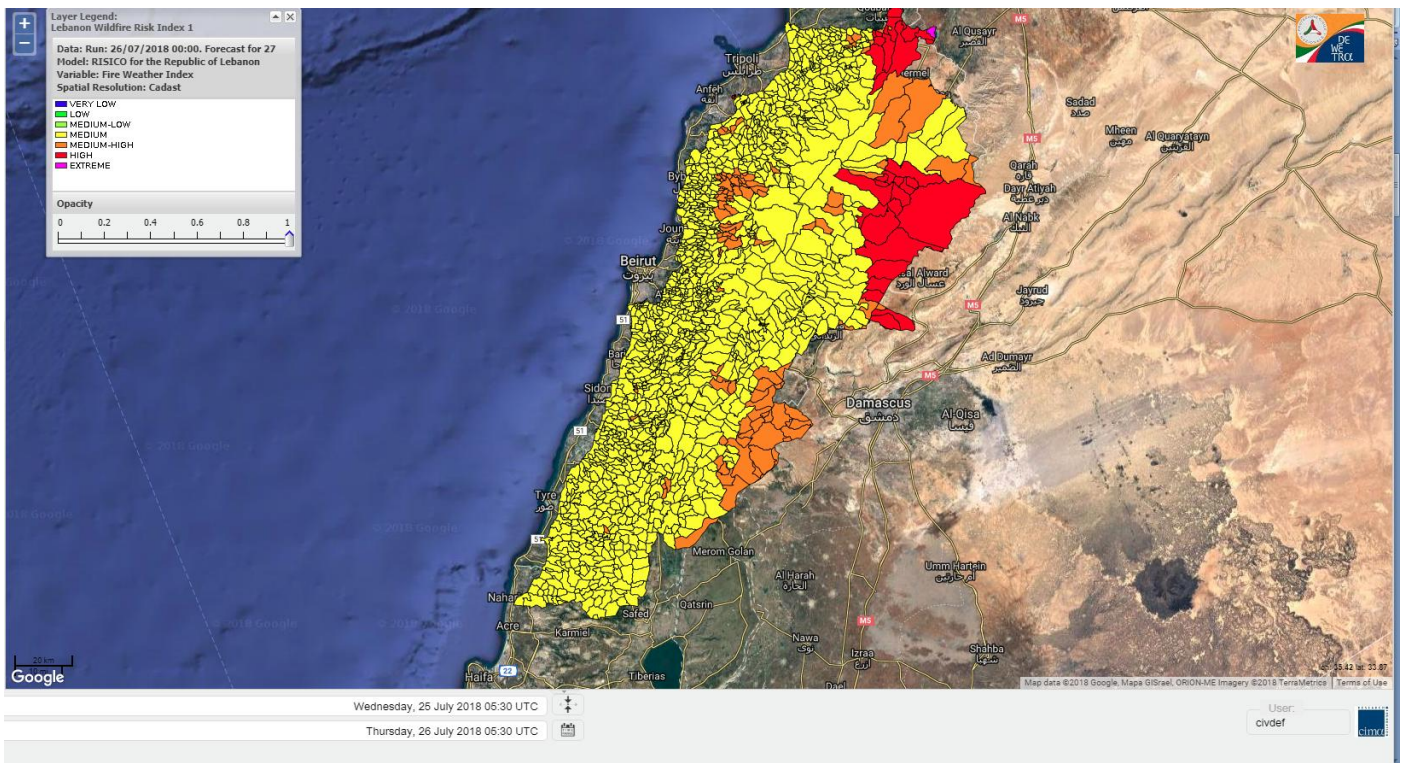

Lebanon for 27 July 2018