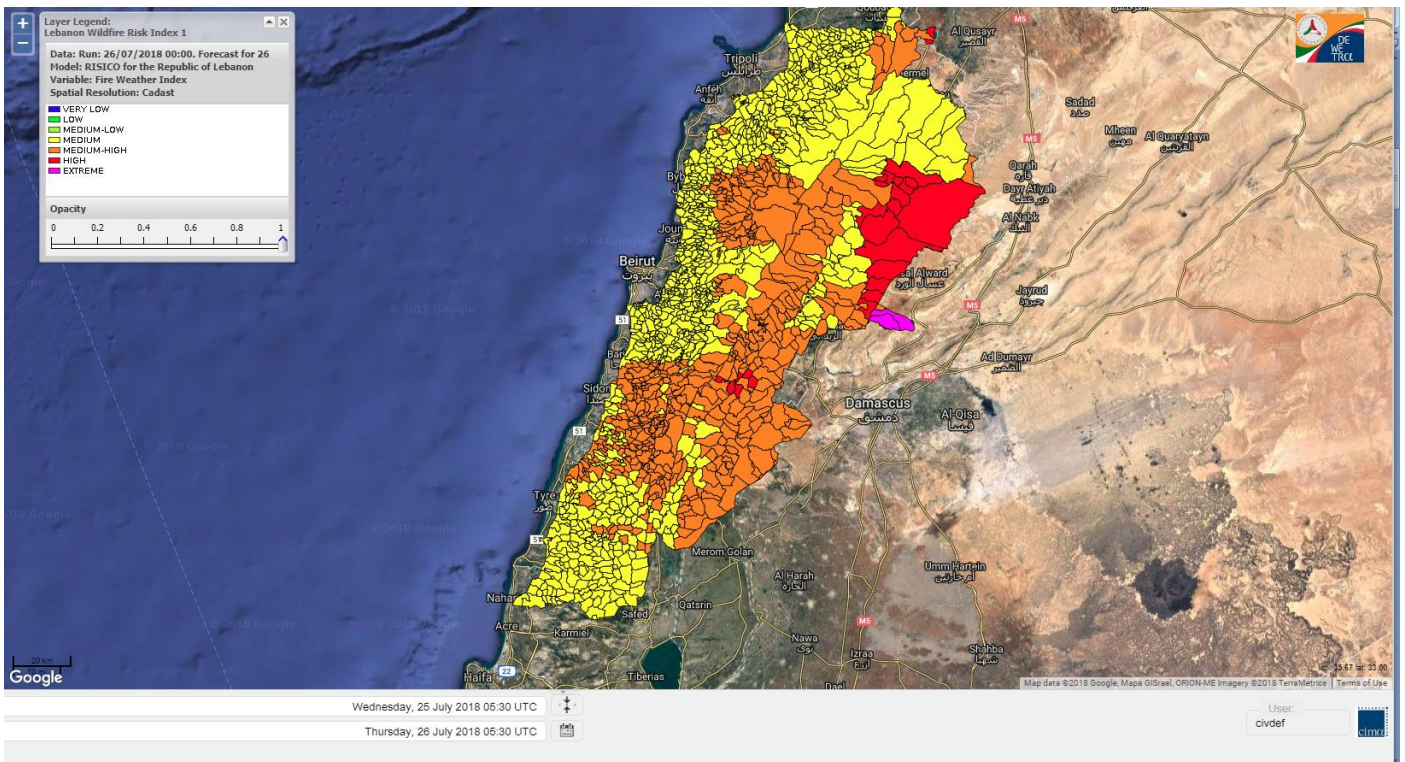

Lebanon for 26 July 2018