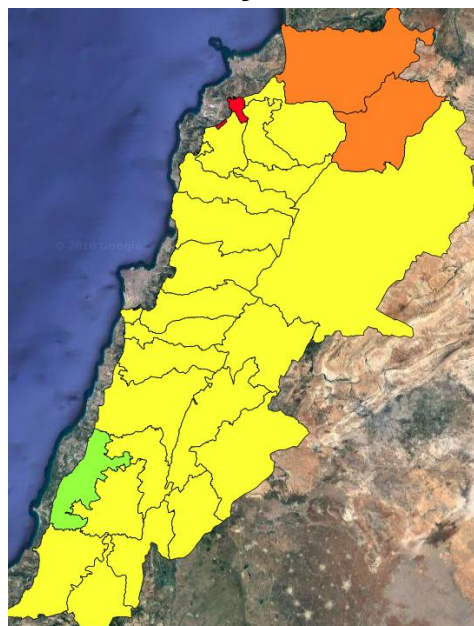

Beirut, 26 July 2018

FIRE RISK INDEX

25 July 2018

26 July 2018

27 July 2018

28 July 2018

Layer Legend:

Lebanon Wildfire Risk Index 1