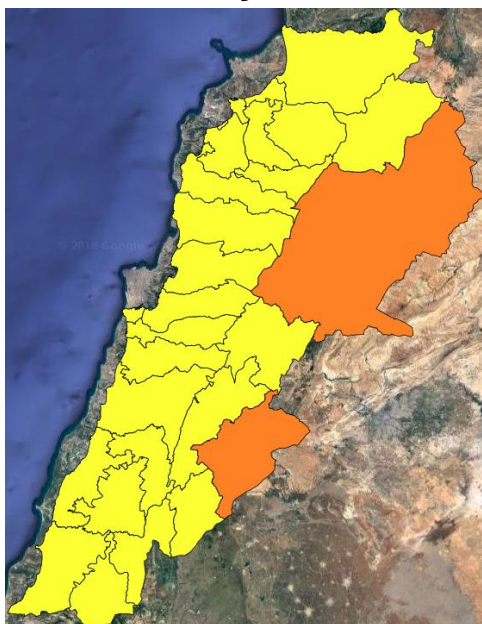

Beirut, 26 July 2018

FIRE RISK INDEX

25 July 2018

26 July 2018

27 July 2018

28 July 2018

Layer Legend:

Lebanon Wildfire Risk Index 1