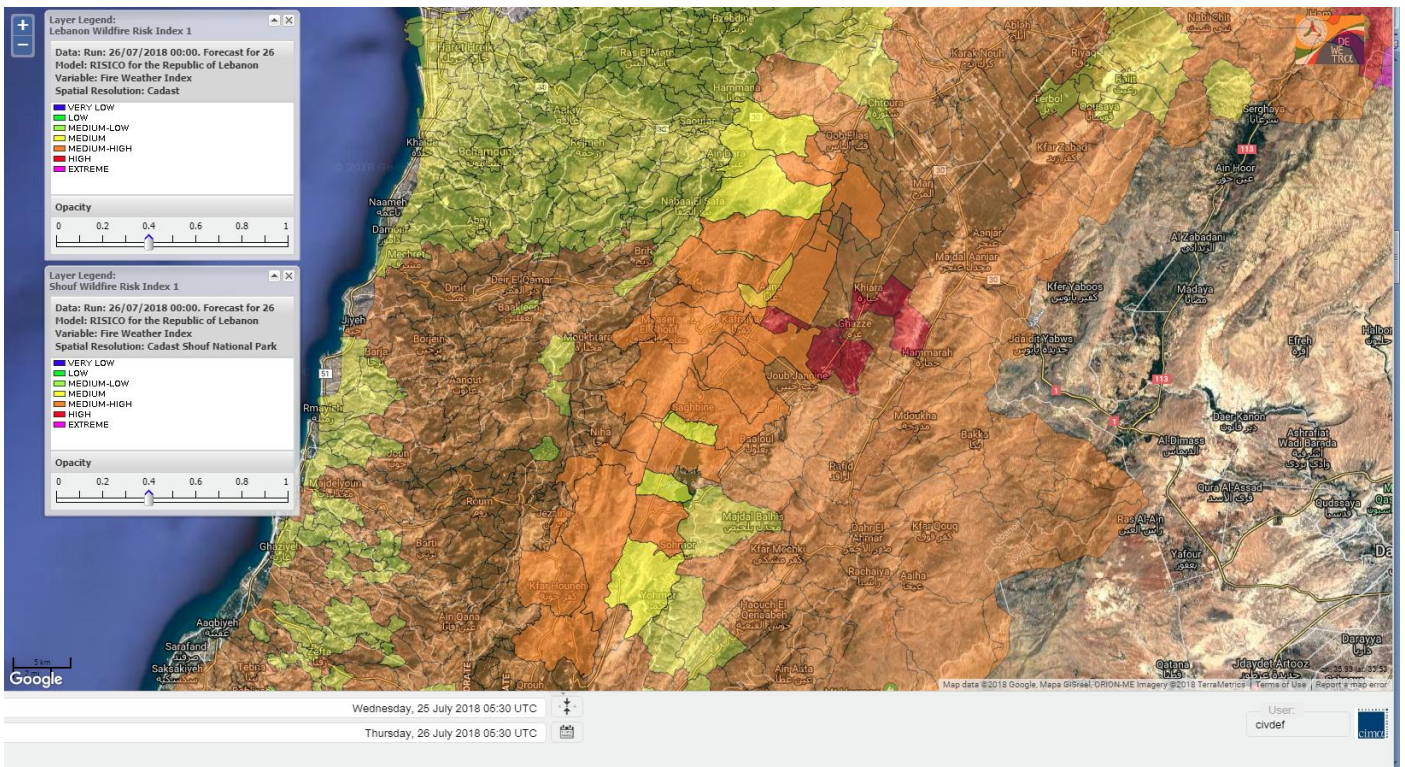

Shouf Biosphere Reserve Forecast for 26 July 2018