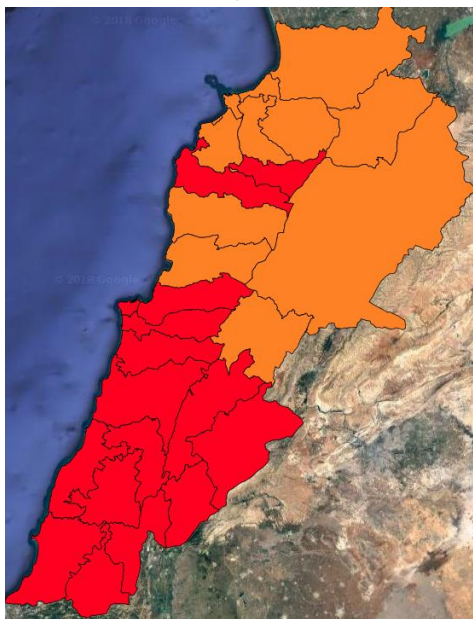

FIRE RISK INDEX

25 July 2018