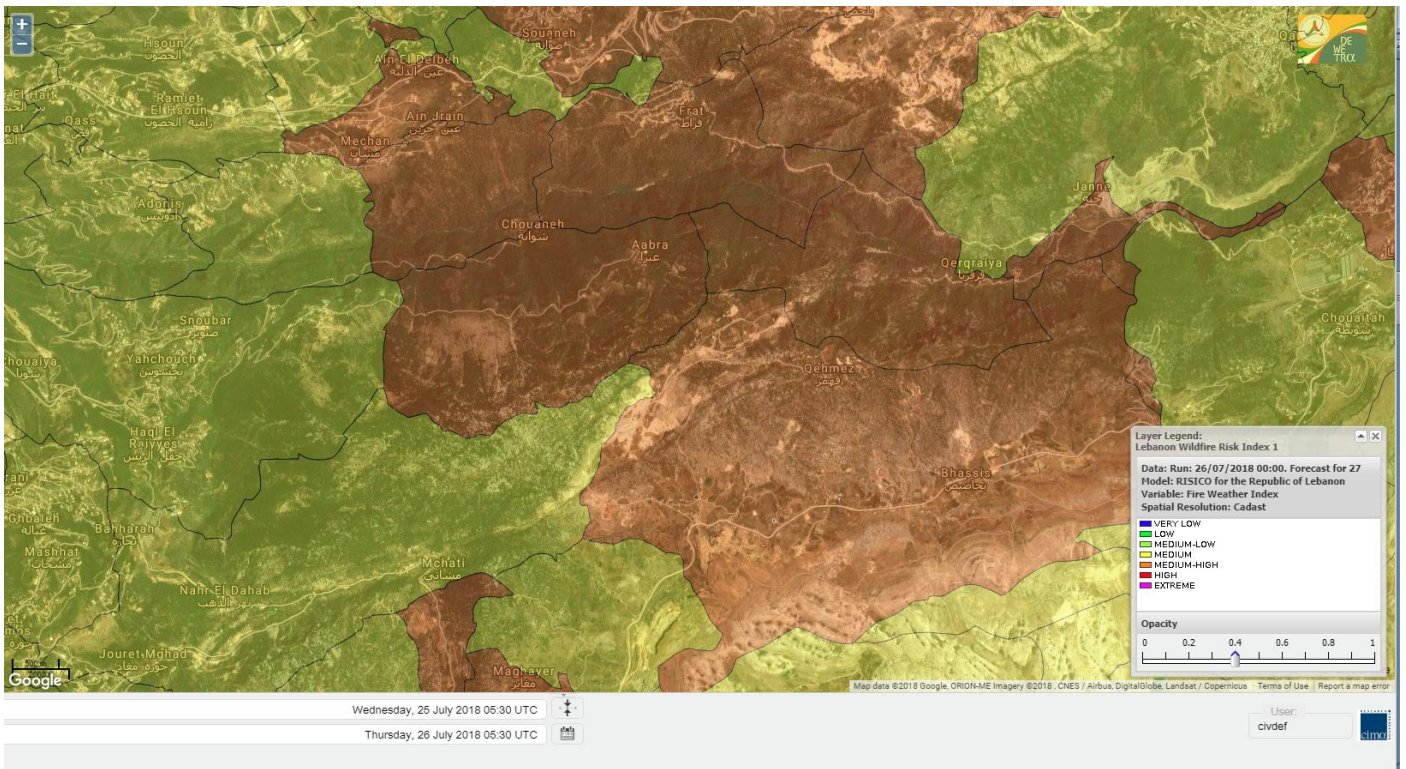

Jabal Moussa Reserve Forecast for 27 July 2018