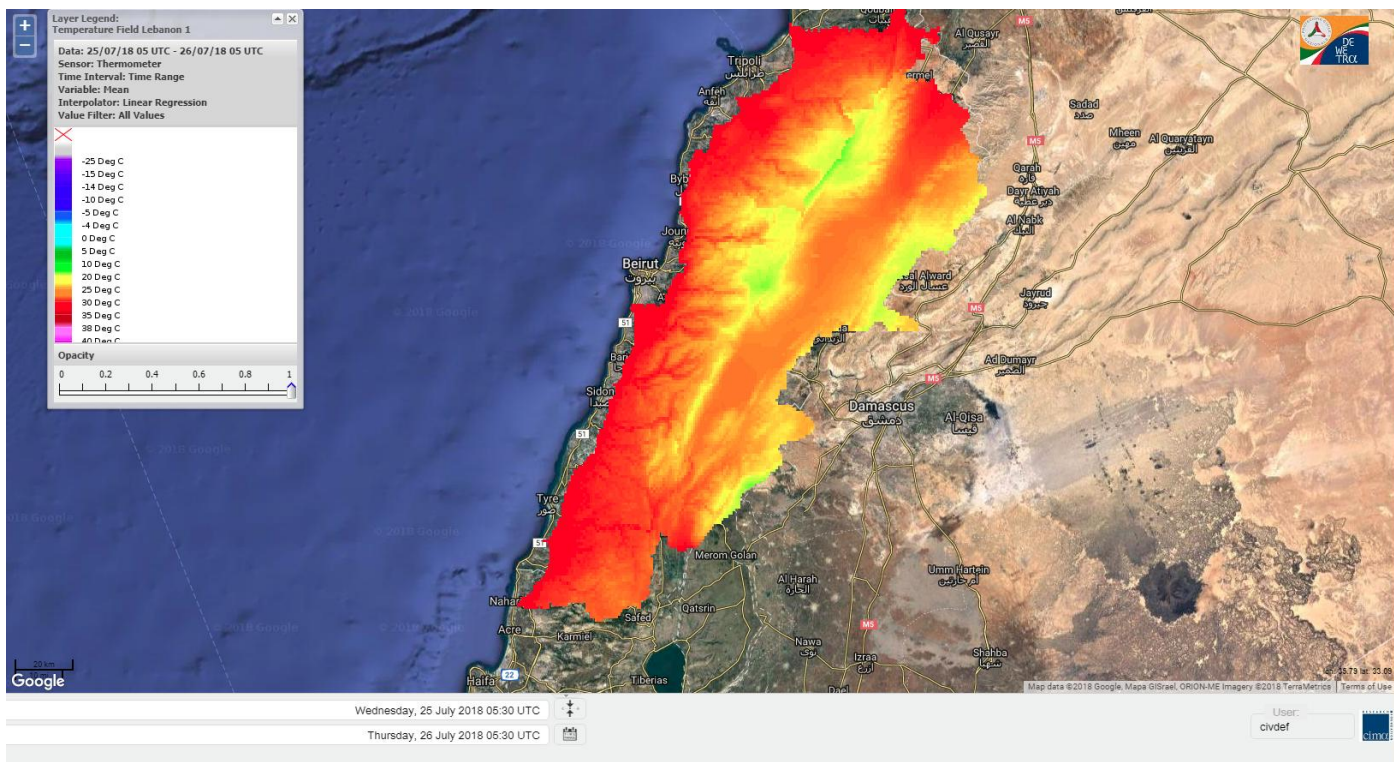

Lebanon temperature for Lebanon 26 July 2018