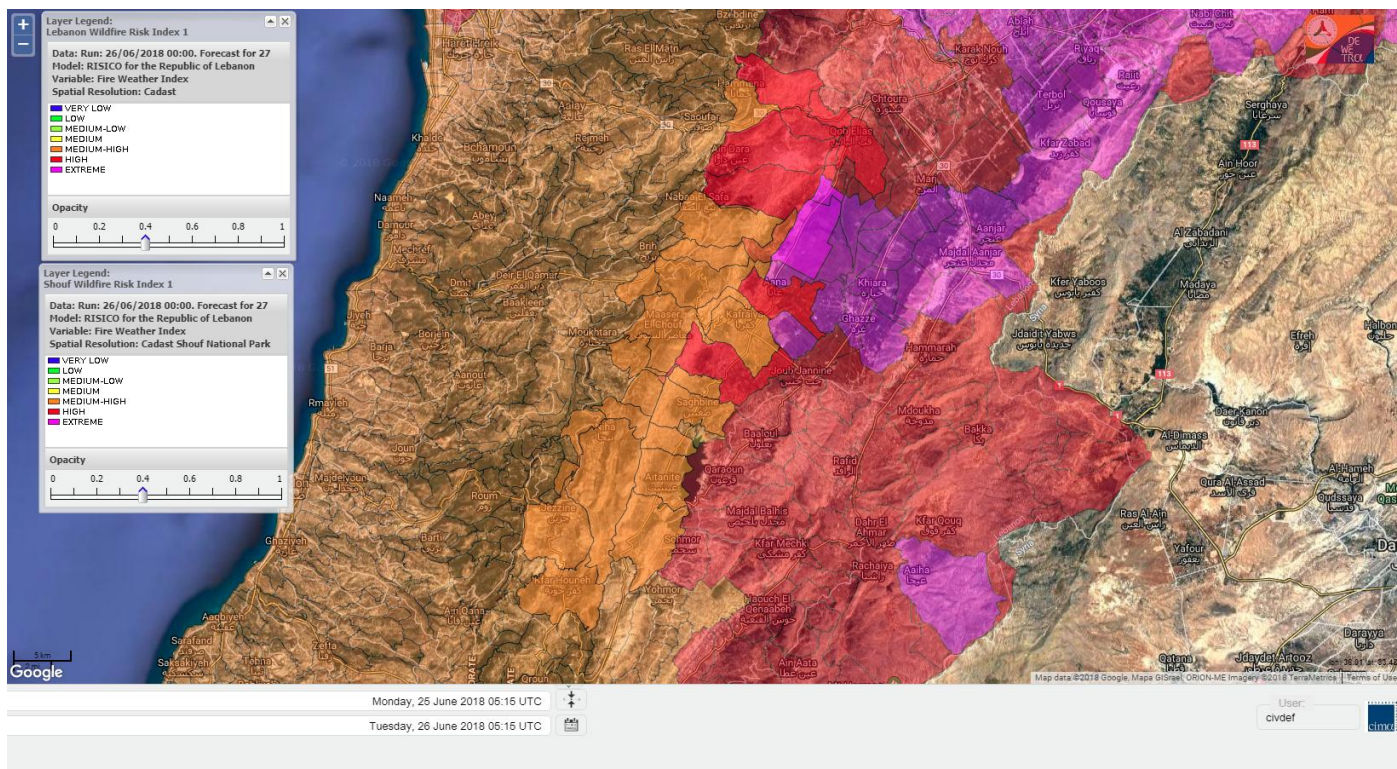

Shouf Biosphere Reserve Forecast for 27 June 2018