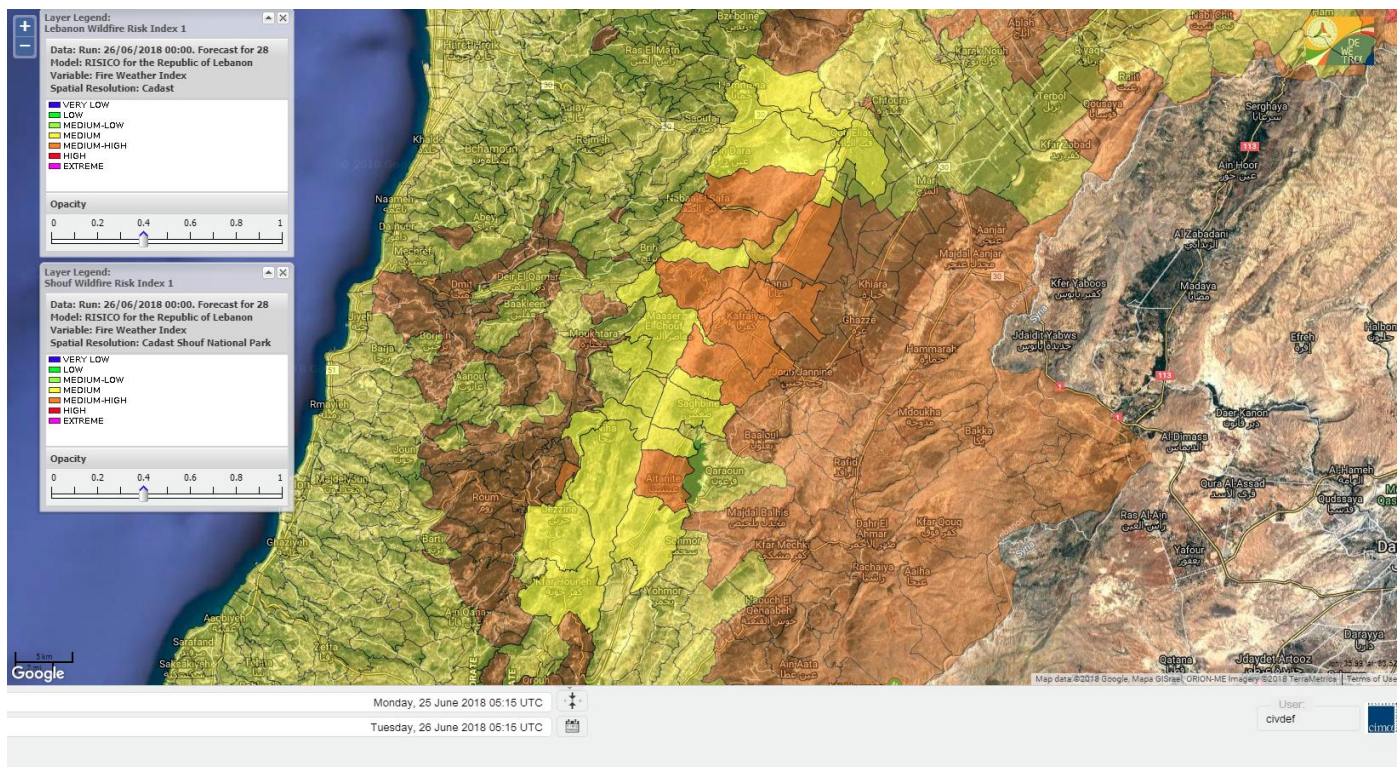

Lebanon for 28 June 2018

Shouf Biosphere Reserve Forecast for 26 June 2018

Shouf Biosphere Reserve Forecast for 27 June 2018

Shouf Biosphere Reserve Forecast for 28 June 2018

Jabal Moussa Reserve Forecast for 26 June 2018