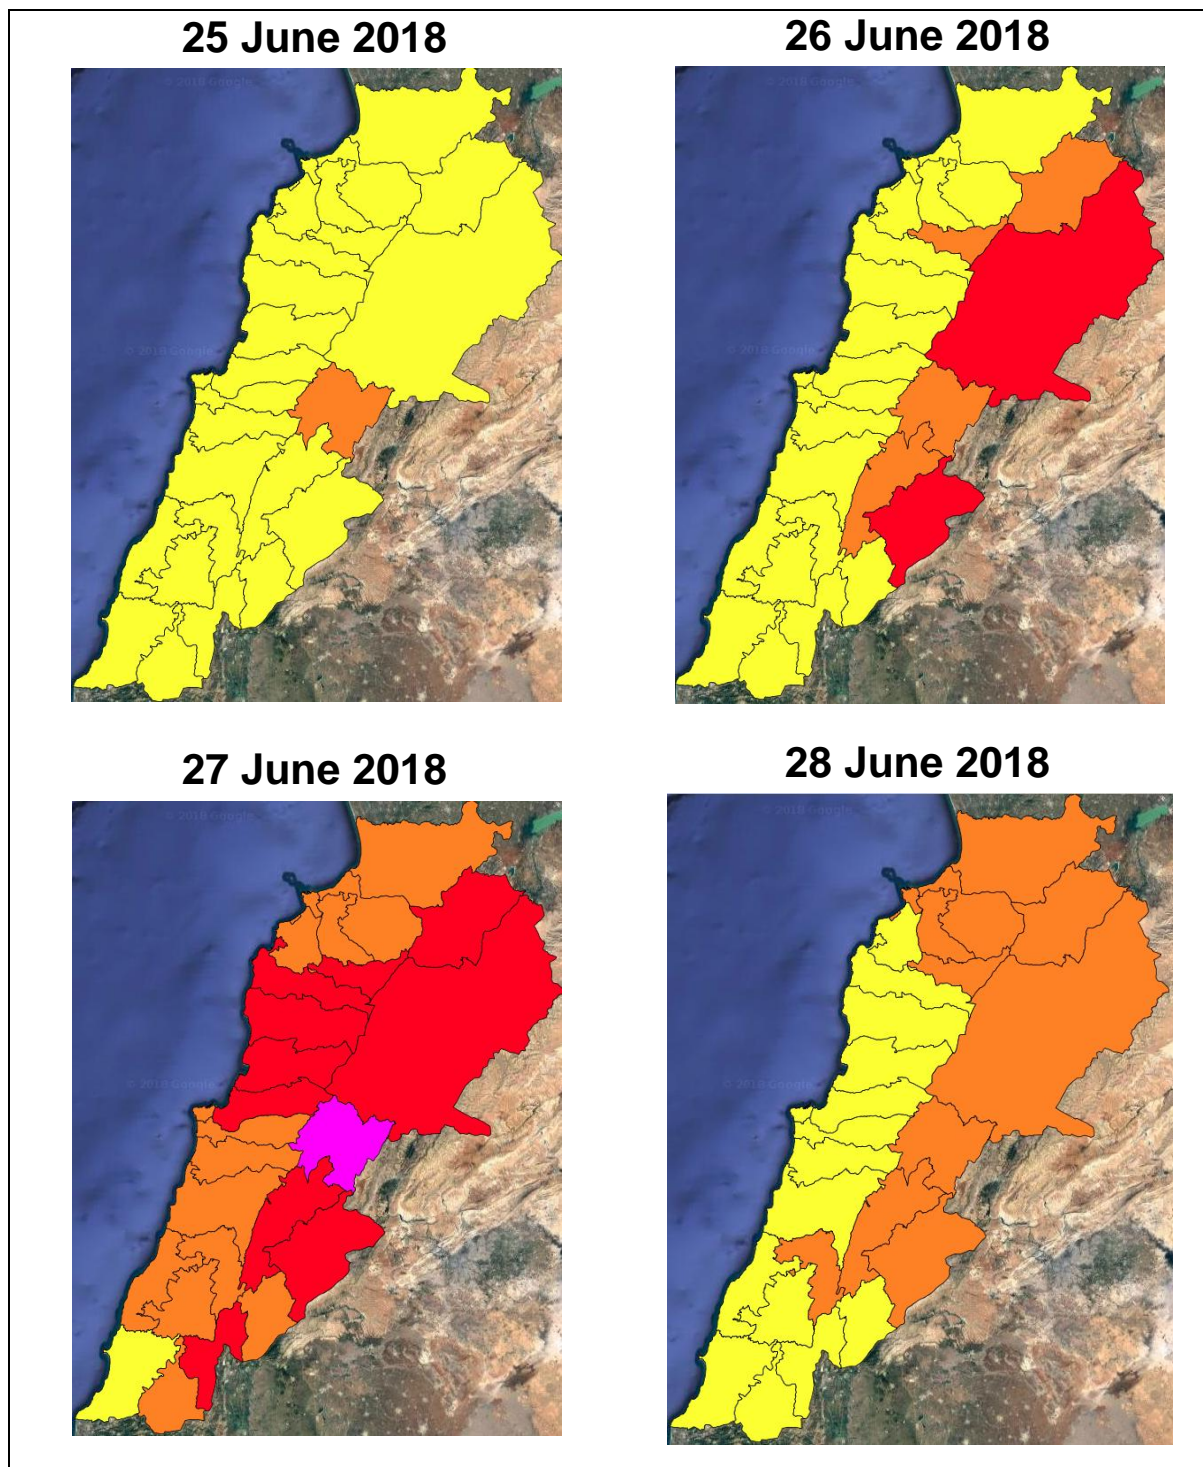

FIRE RISK INDEX

Layer Legend:
Lebanon Wildfire Risk Index 1

Data: Run: 26/06/2018 00:00. Forecast for 26
Model: RISICO for the Republic of Lebanon
Variable: Fire Weather Index
Spatial Resolution: Caza

- VERY LOW
- LOW
- MEDIUM-LOW
- MEDIUM
- MEDIUM-HIGH
- HIGH
- EXTREME