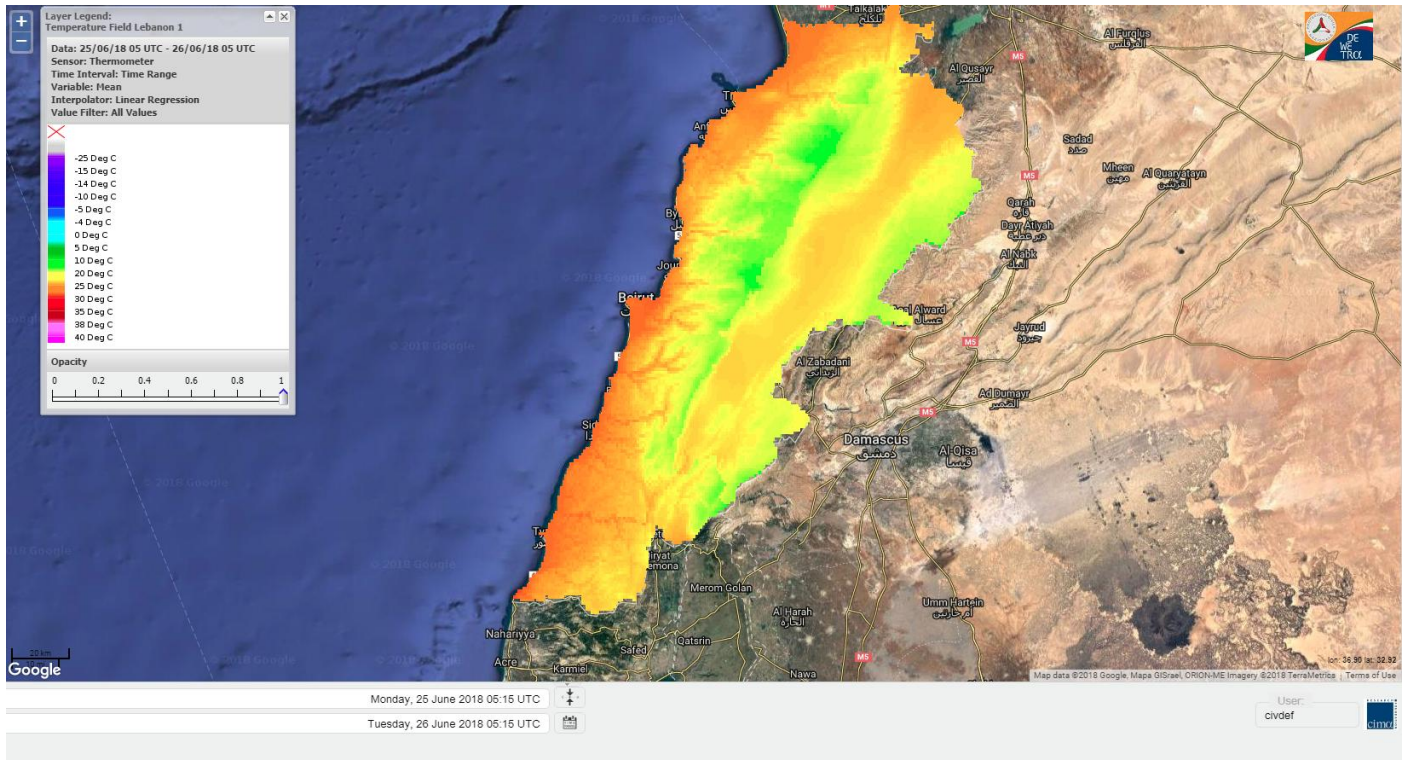

Lebanon temperature for Lebanon 26 June 2018