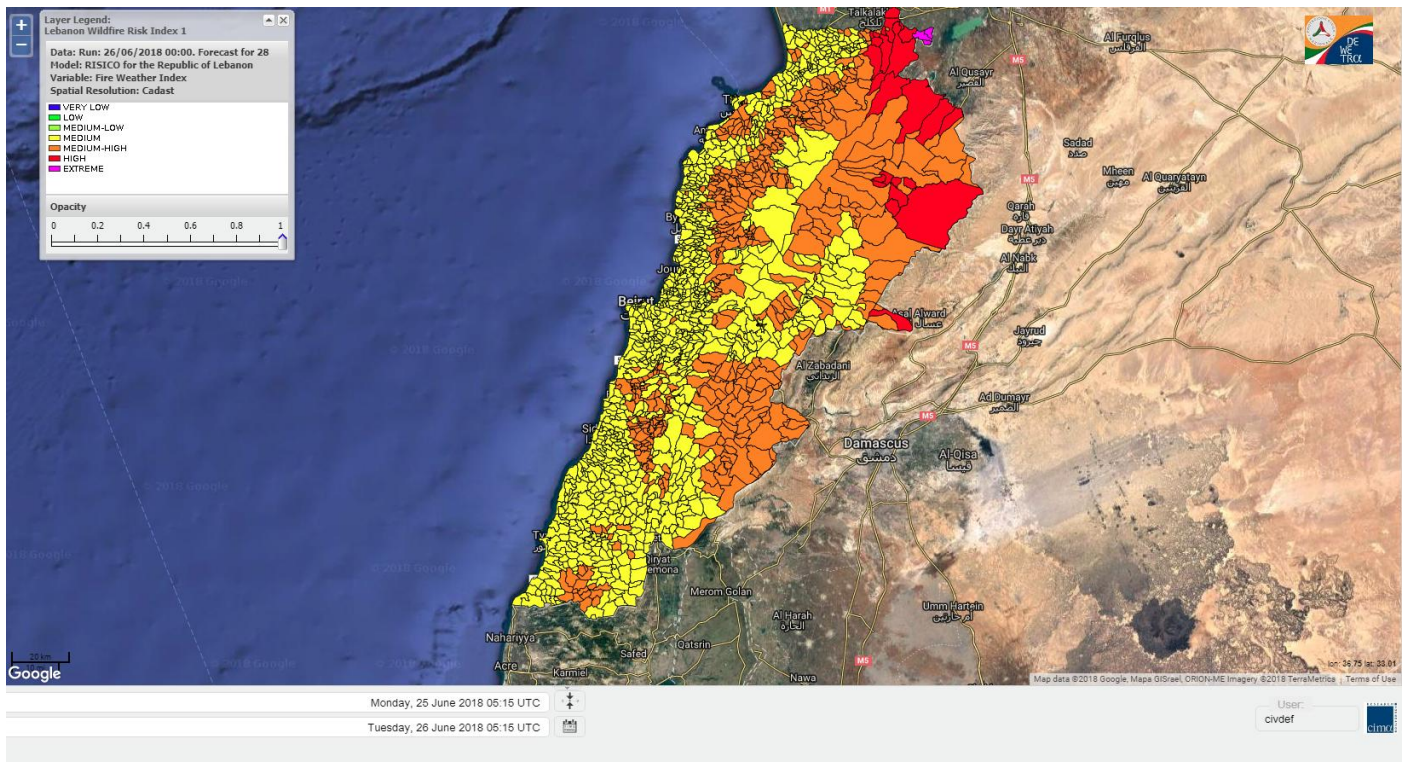

Lebanon for 28 June 2018