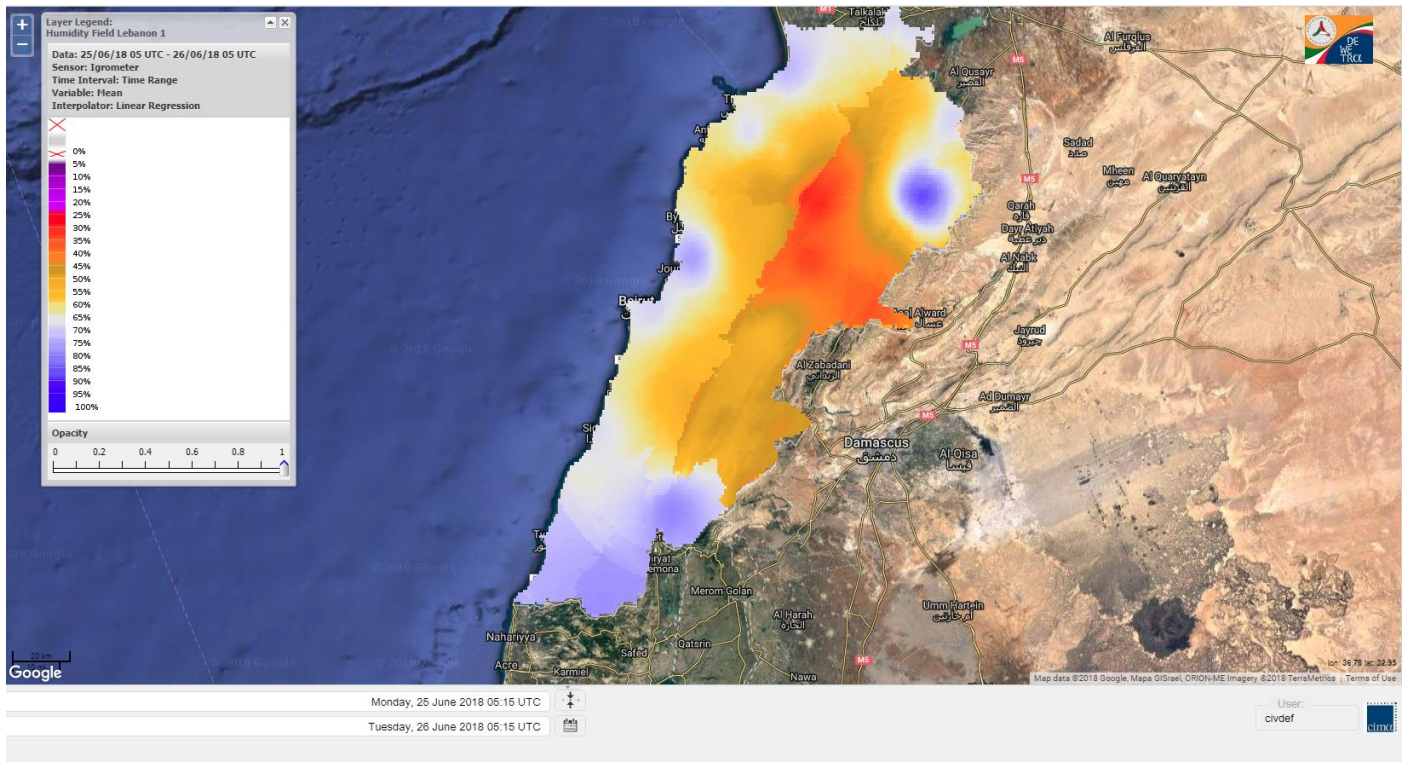

Lebanon humidity for Lebanon 26 June 2018