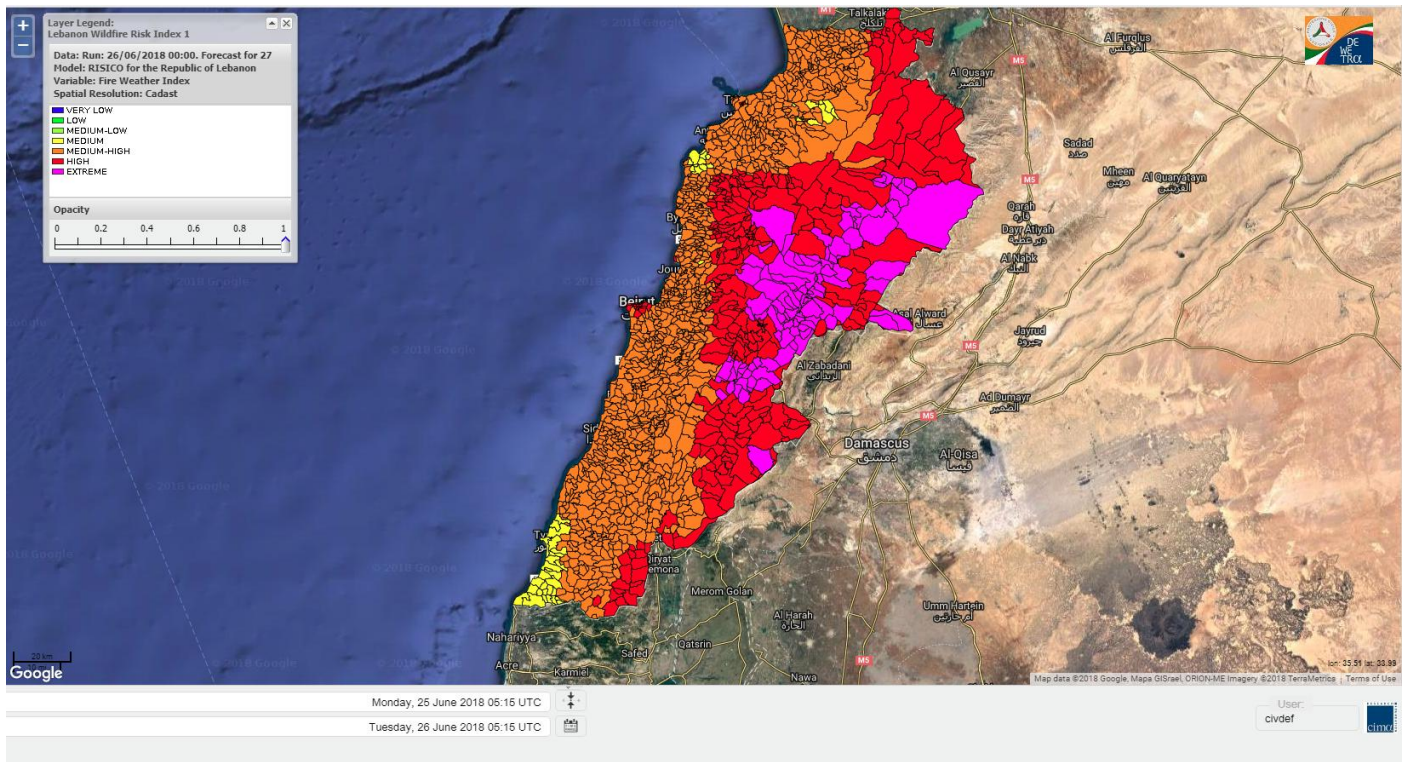

Lebanon for 27 June 2018