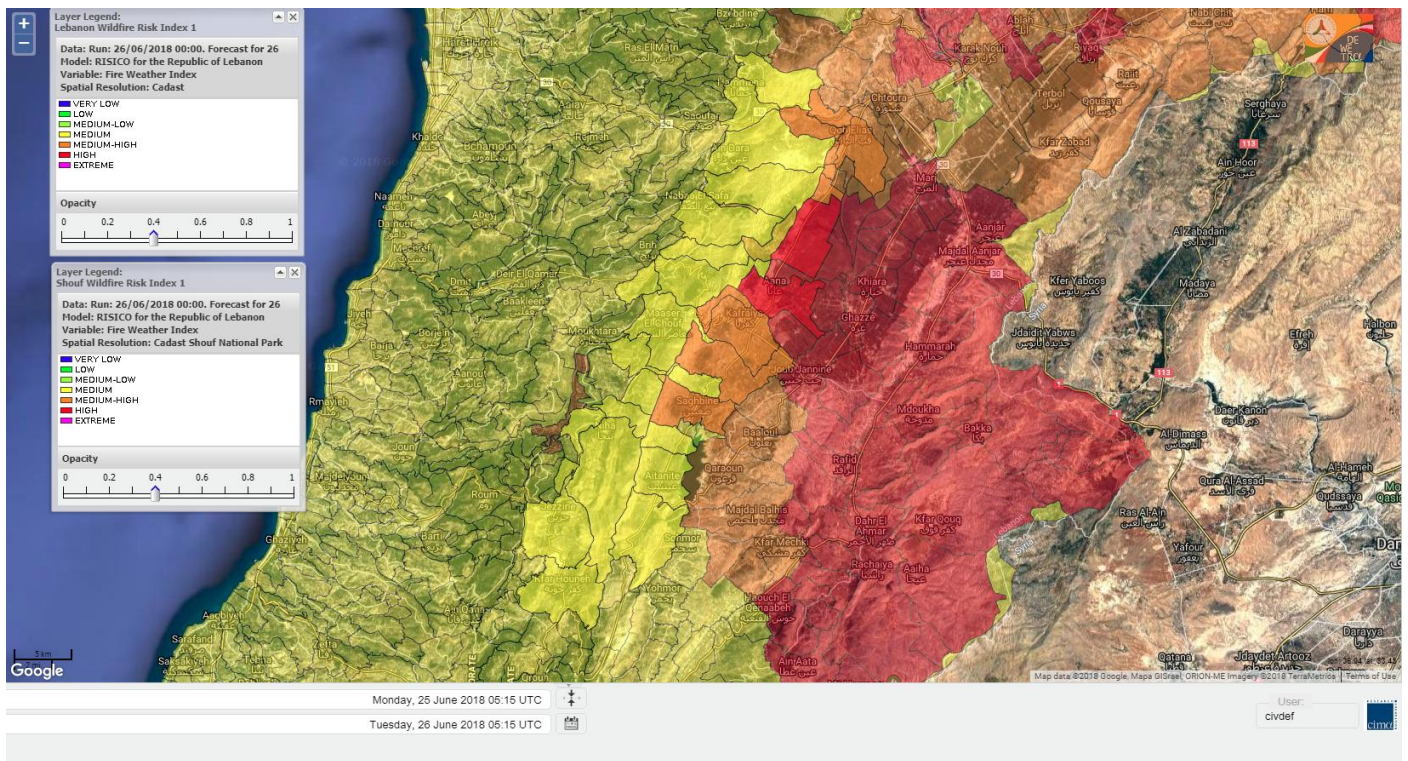

Shouf Biosphere Reserve Forecast for 26 June 2018