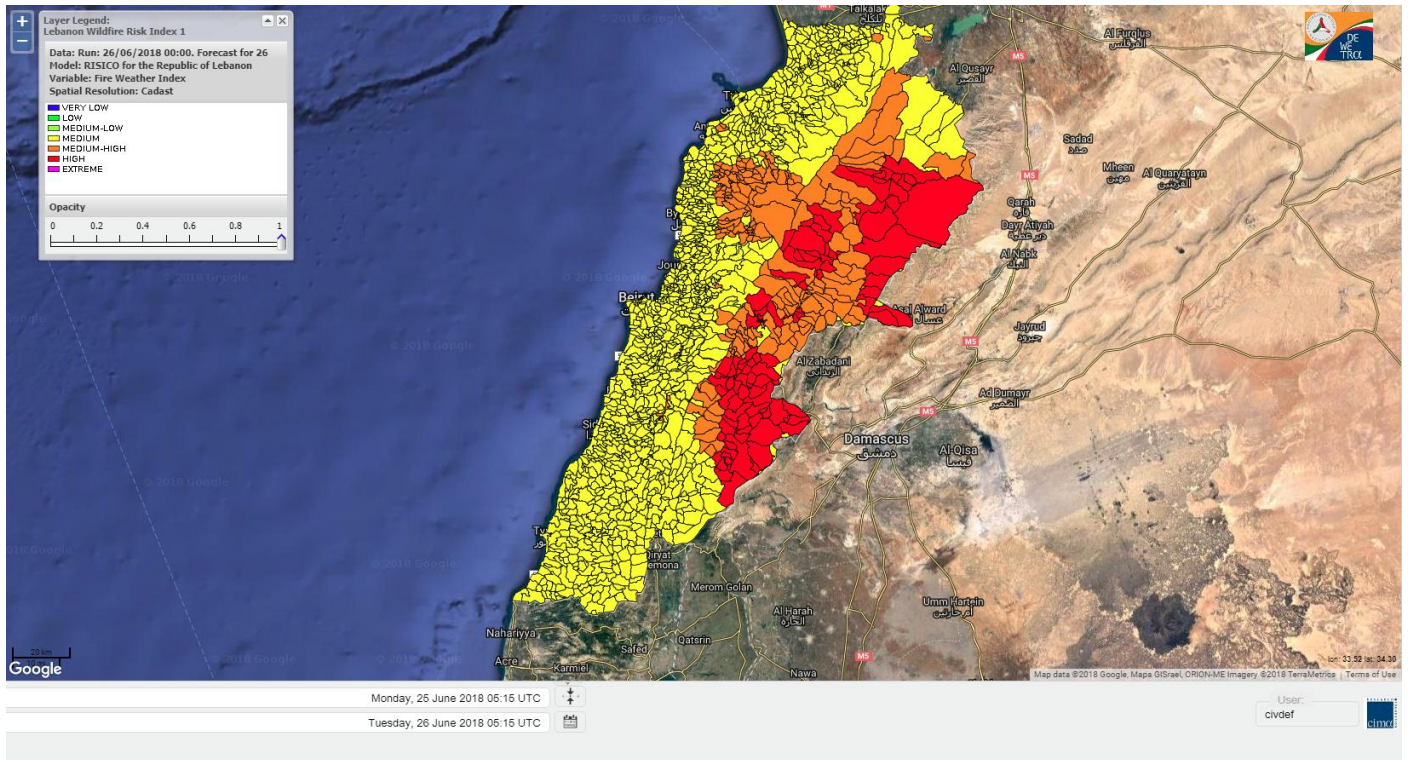

Lebanon for 26 June 2018