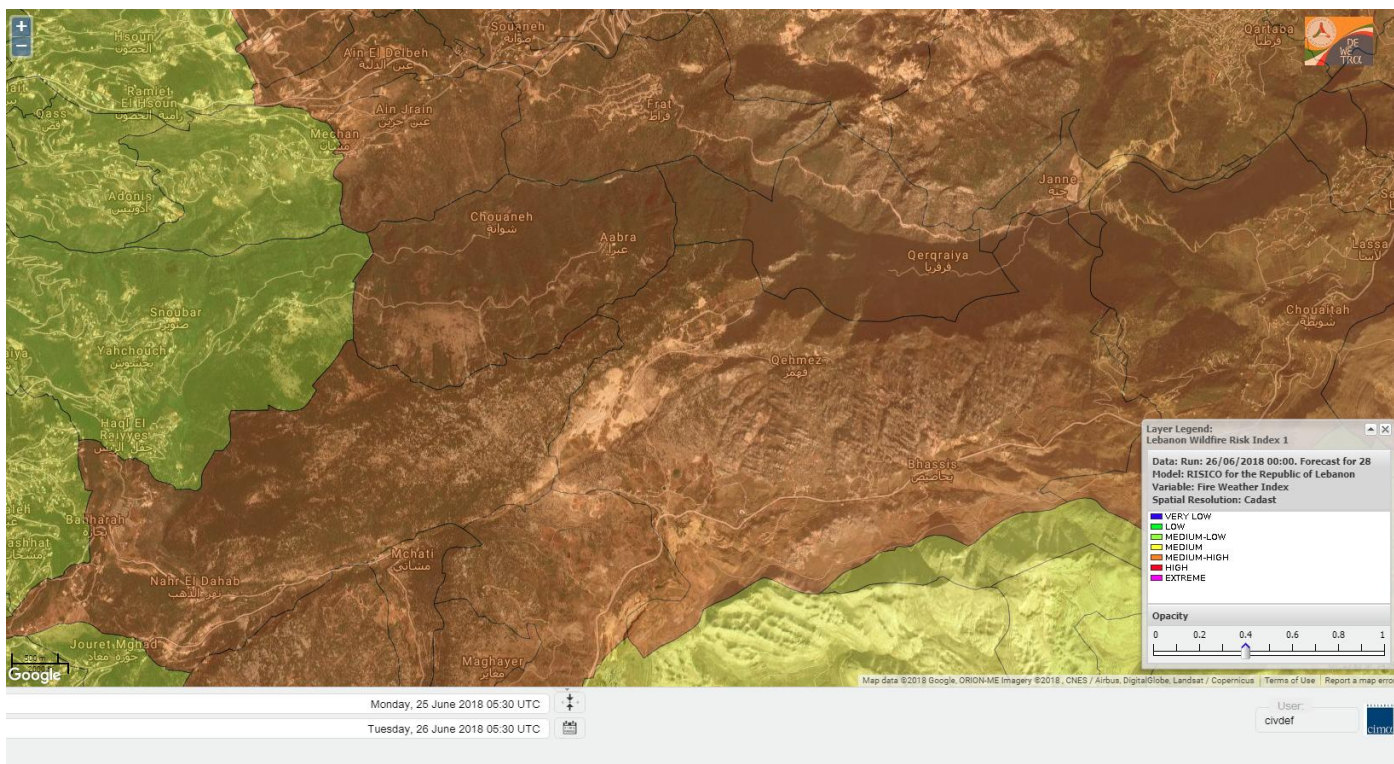

Jabal Moussa Reserve Forecast for 28 June 2018