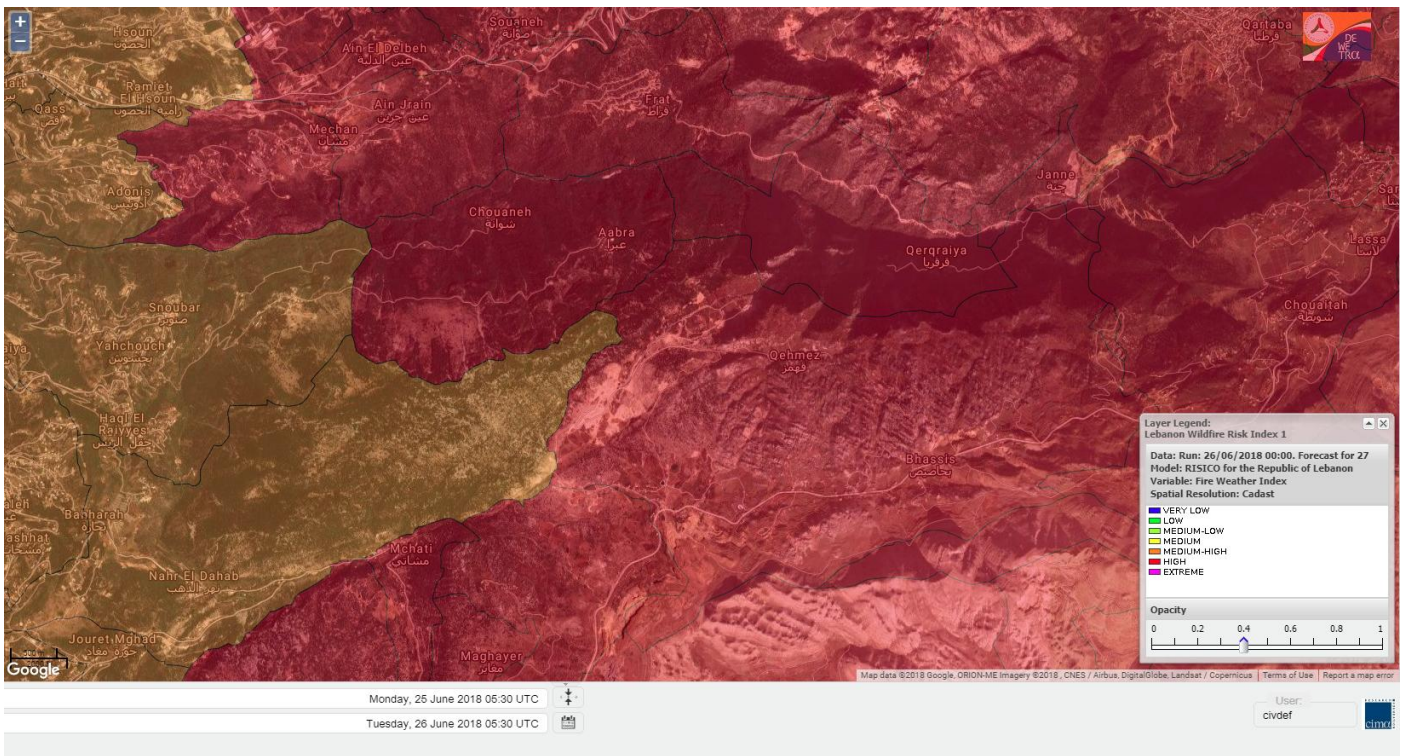

Jabal Moussa Reserve Forecast for 27 June 2018