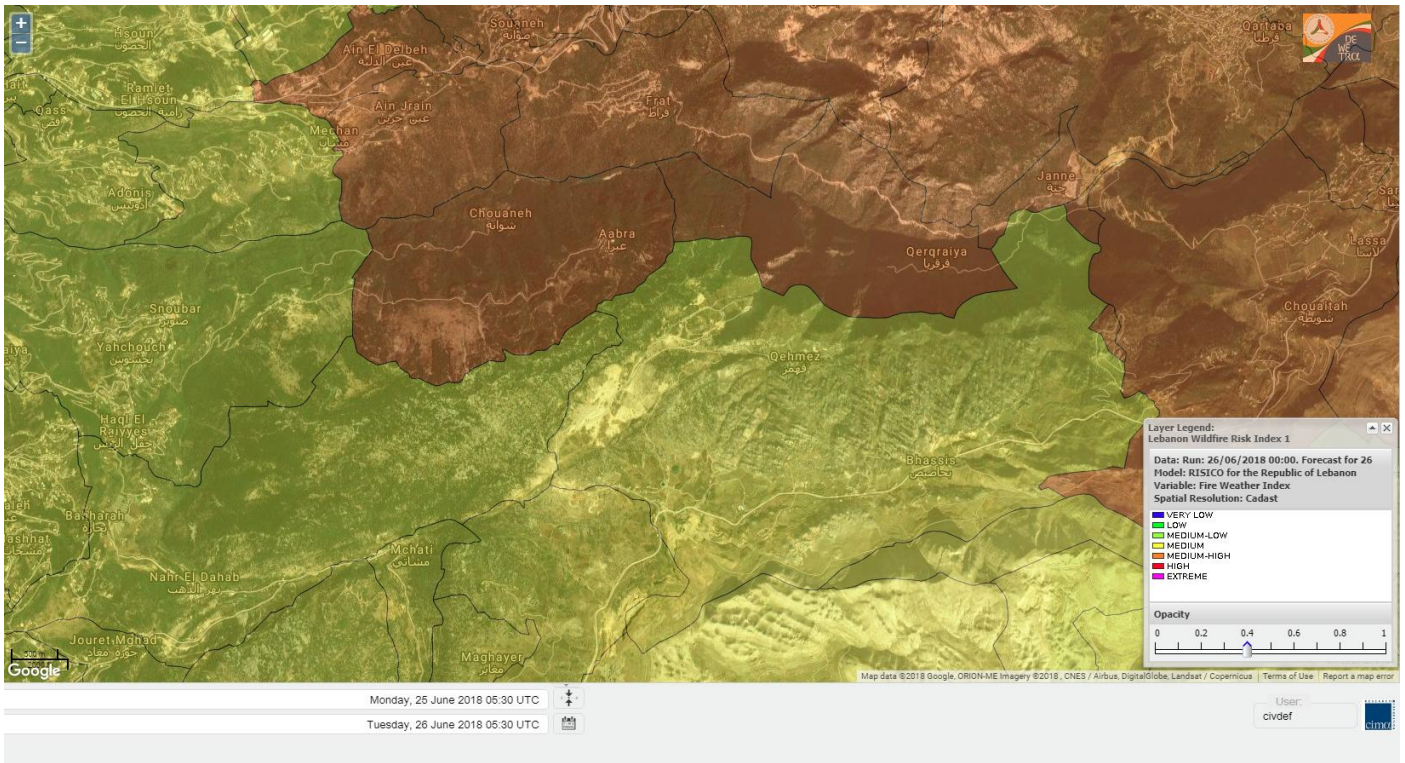

Lebanon for 28 June 2018

Shouf Biosphere Reserve Forecast for 26 June 2018

Shouf Biosphere Reserve Forecast for 27 June 2018

Shouf Biosphere Reserve Forecast for 28 June 2018

Jabal Moussa Reserve Forecast for 26 June 2018