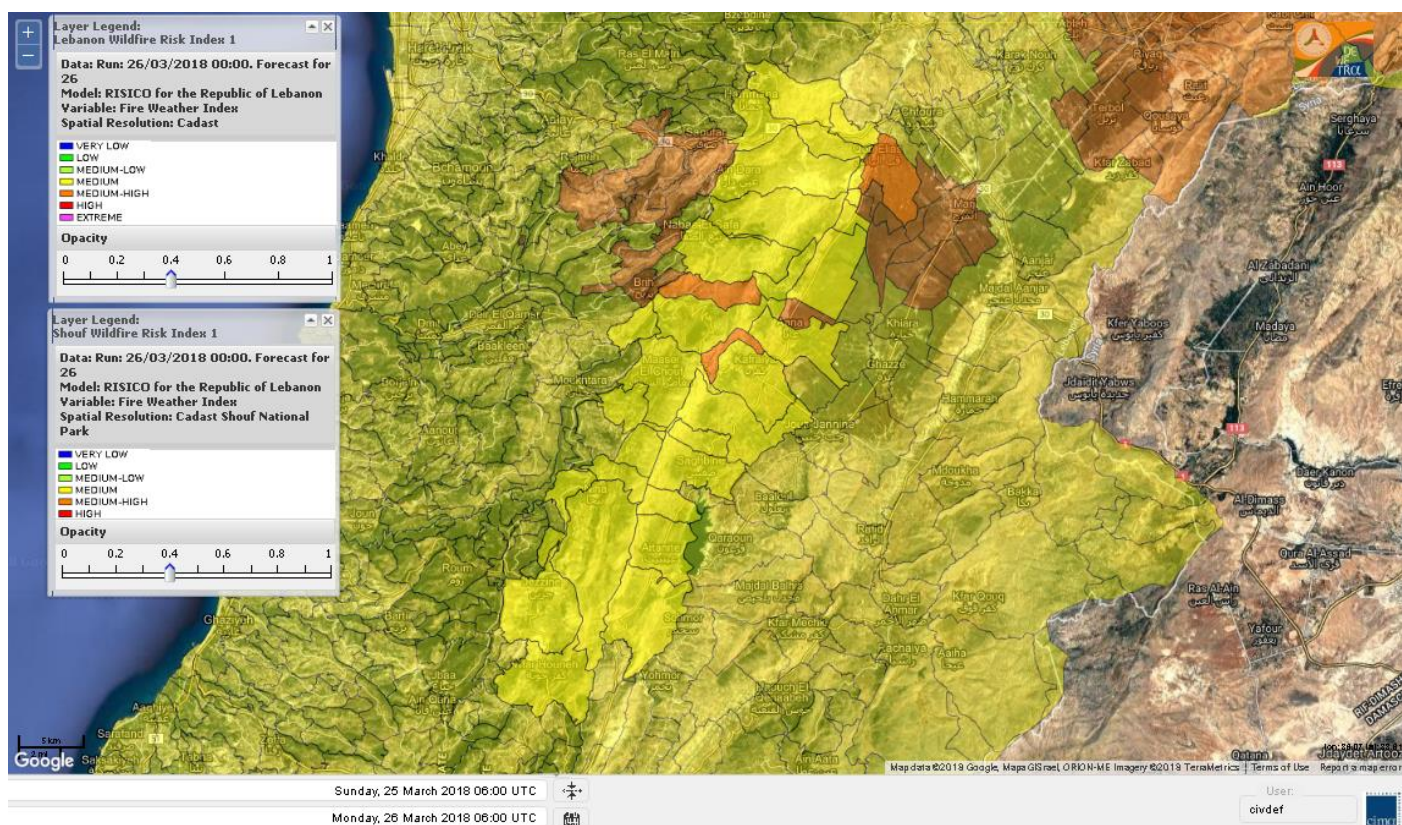

Shouf Biosphere Reserve Forecast for 26 Mar 2018