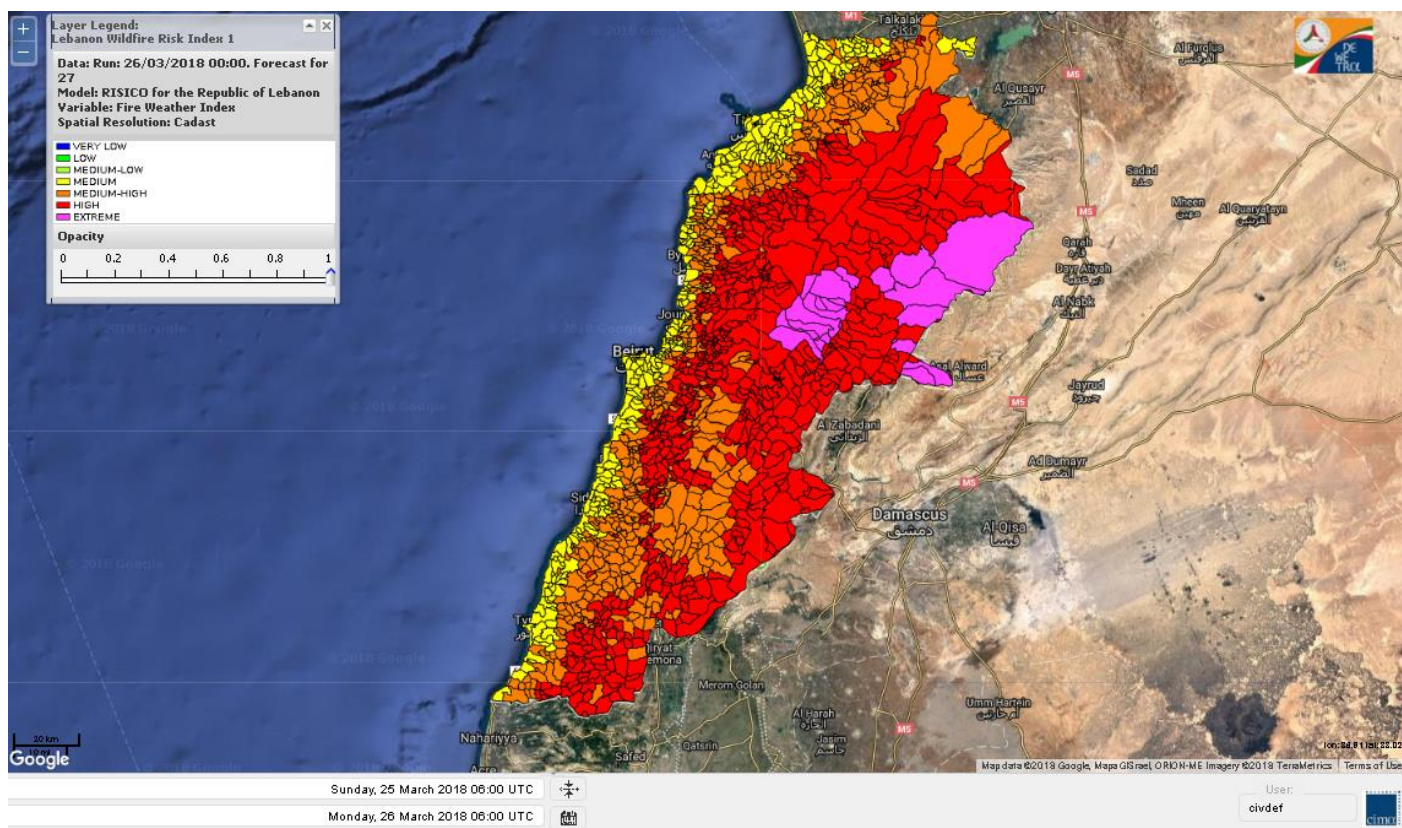

Lebanon for 27 Mar 2018