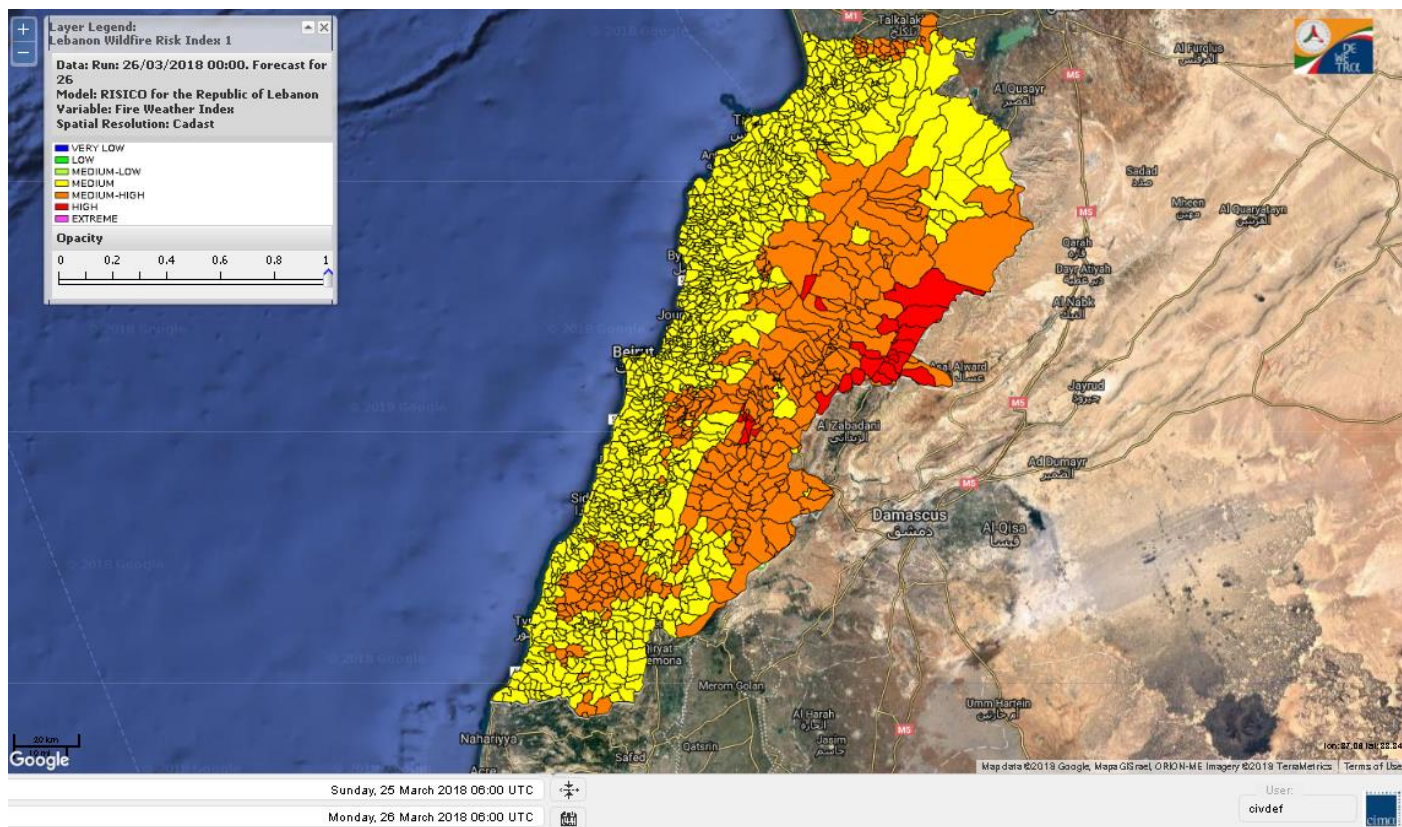

Lebanon for 26 Mar 2018