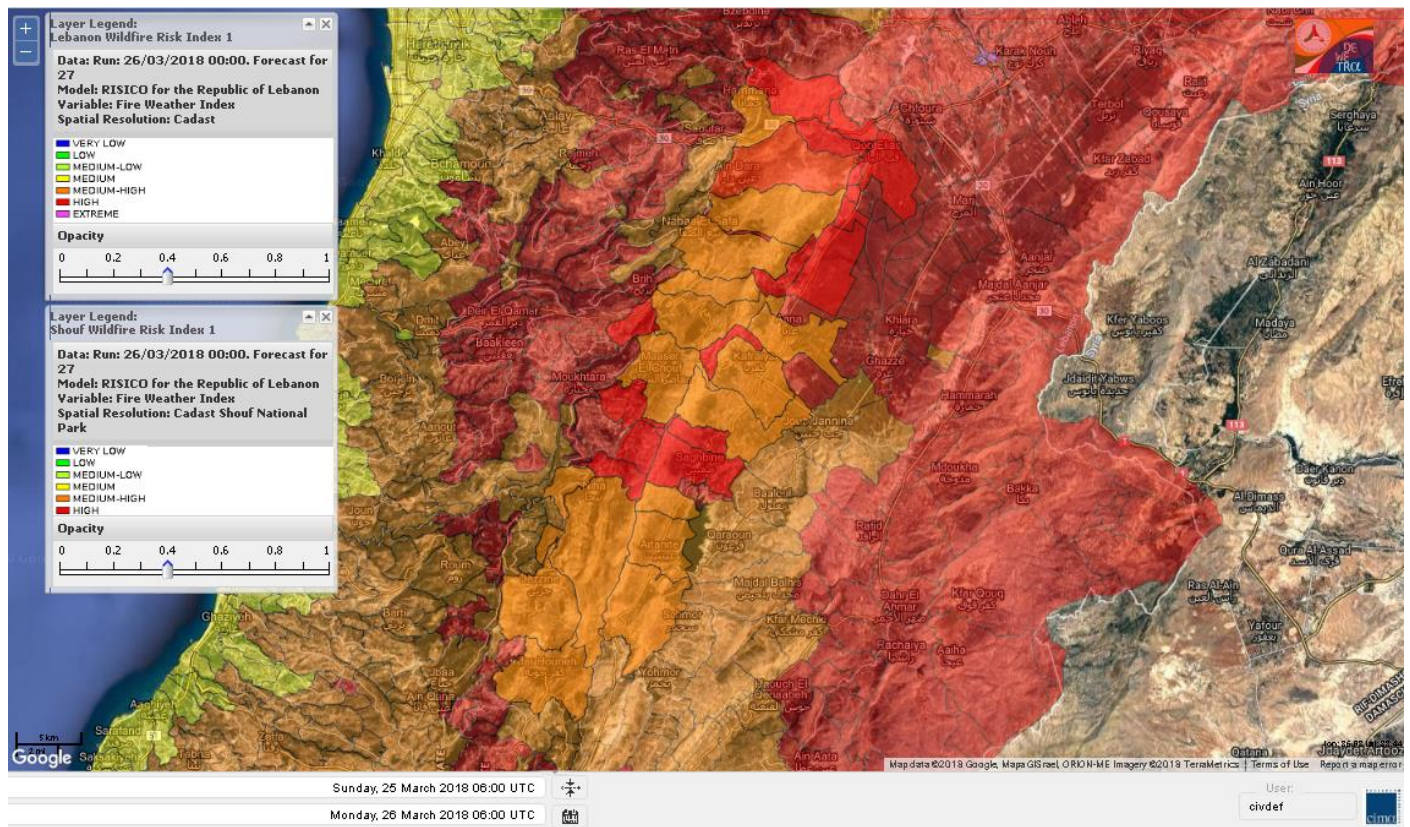

Shouf Biosphere Reserve Forecast for 27 Mar 2018