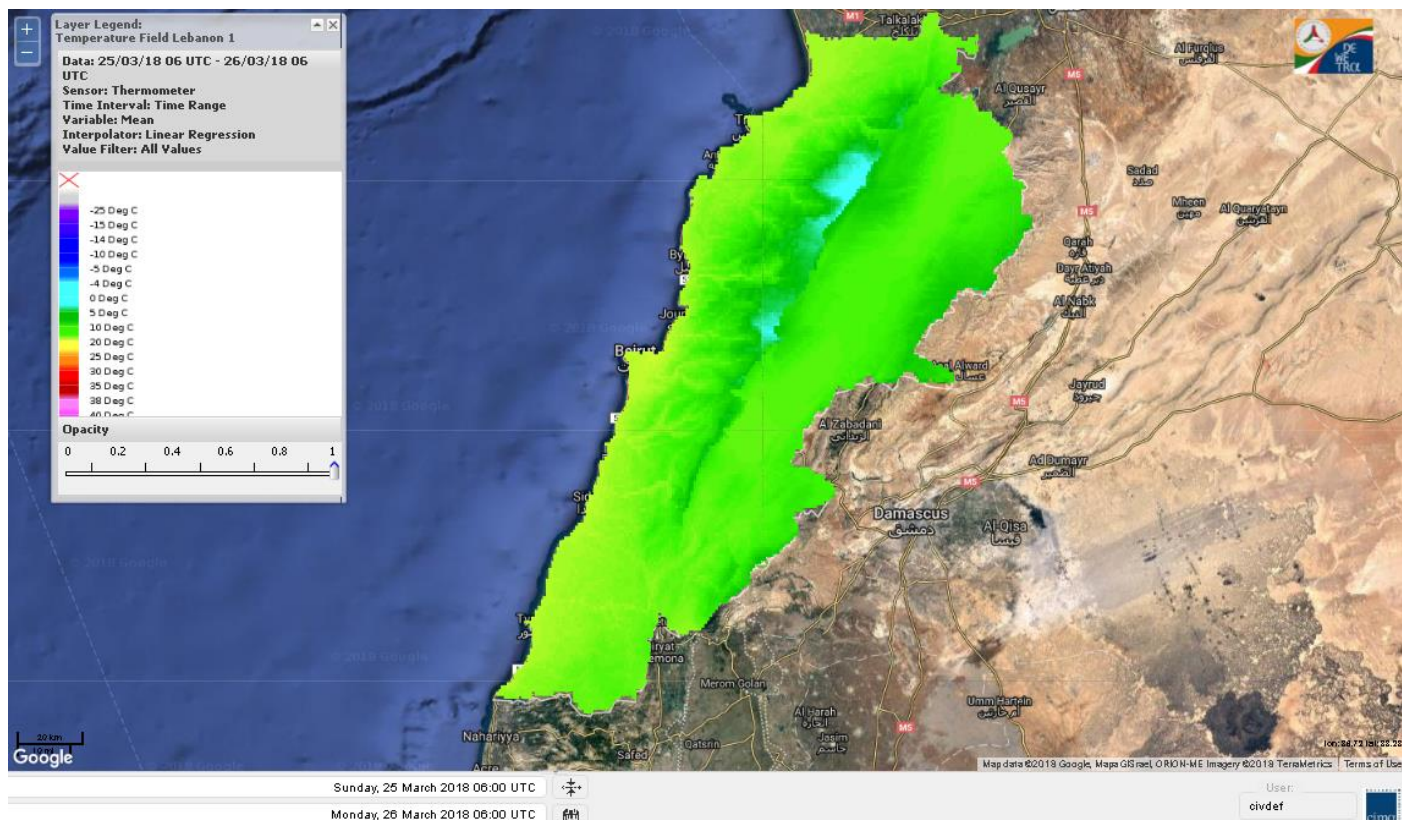

Lebanon temperature for Lebanon 26 Mar 2018