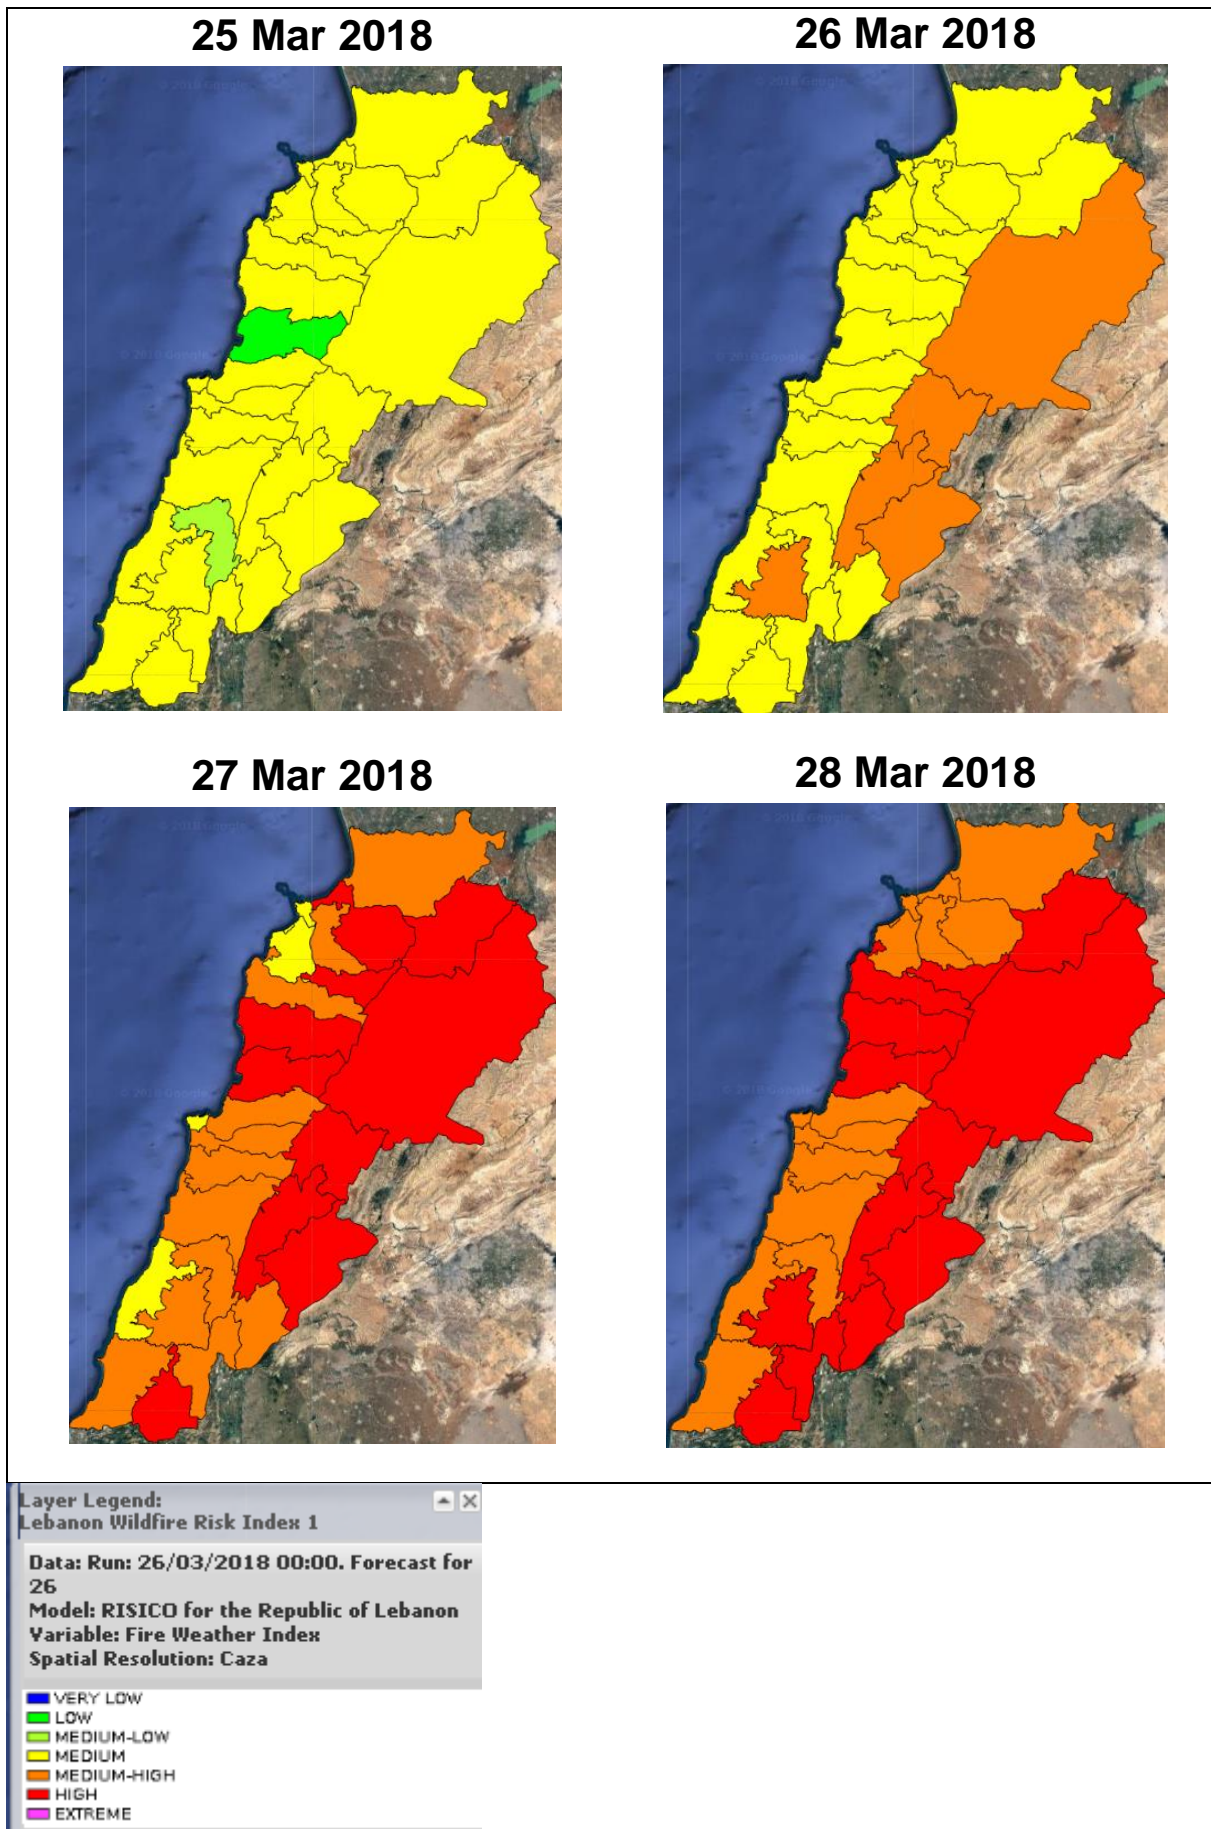

FIRE RISK INDEX