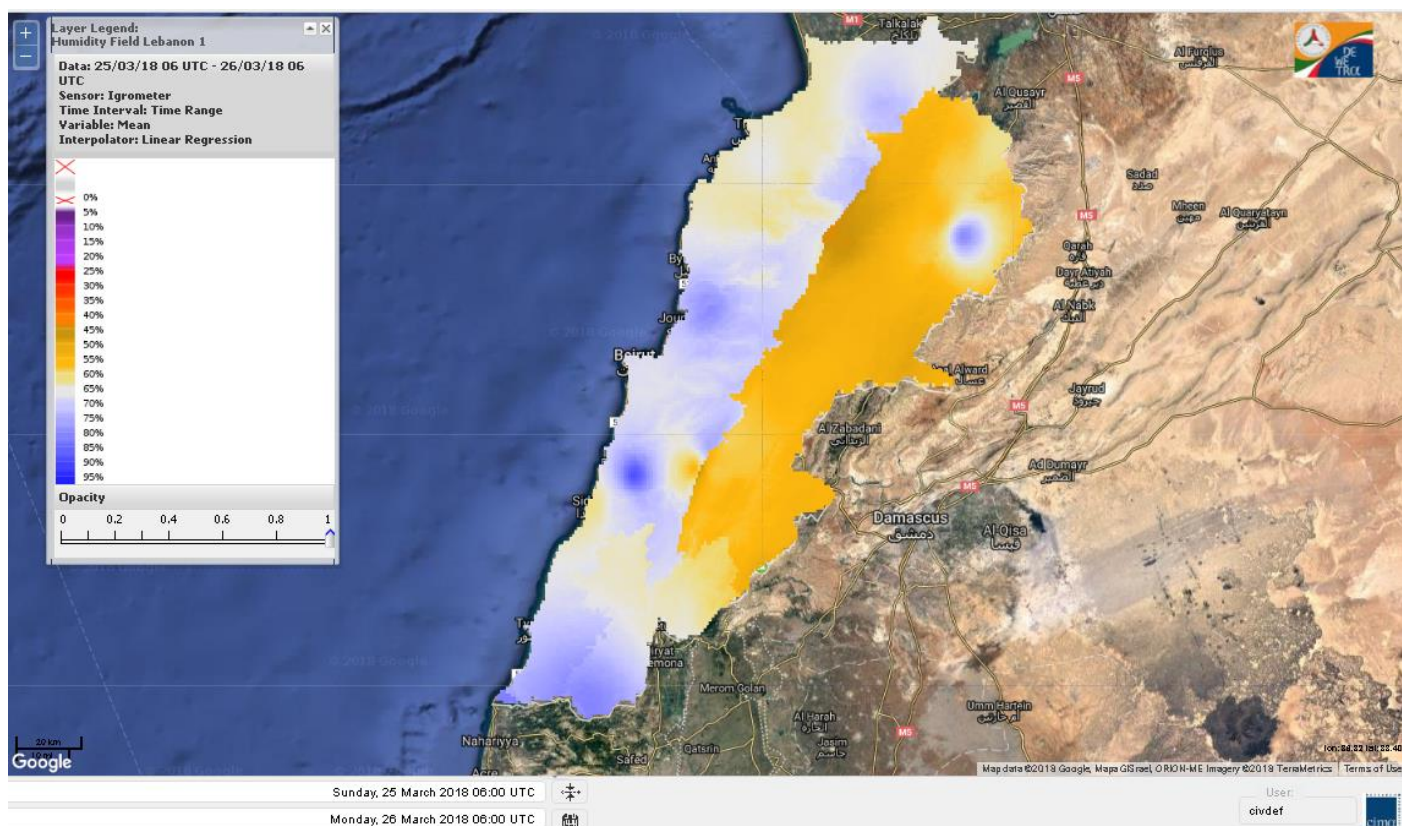

Beirut, 26 March 2018

FIRE RISK INDEX

Lebanon temperature for Lebanon 26 Mar 2018

Lebanon humidity for Lebanon 26 Mar 2018

Lebanon for 26 Mar 2018

Lebanon for 27 Mar 2018

Lebanon for 28 Mar 2018

Shouf Biosphere Reserve Forecast for 26 Mar 2018