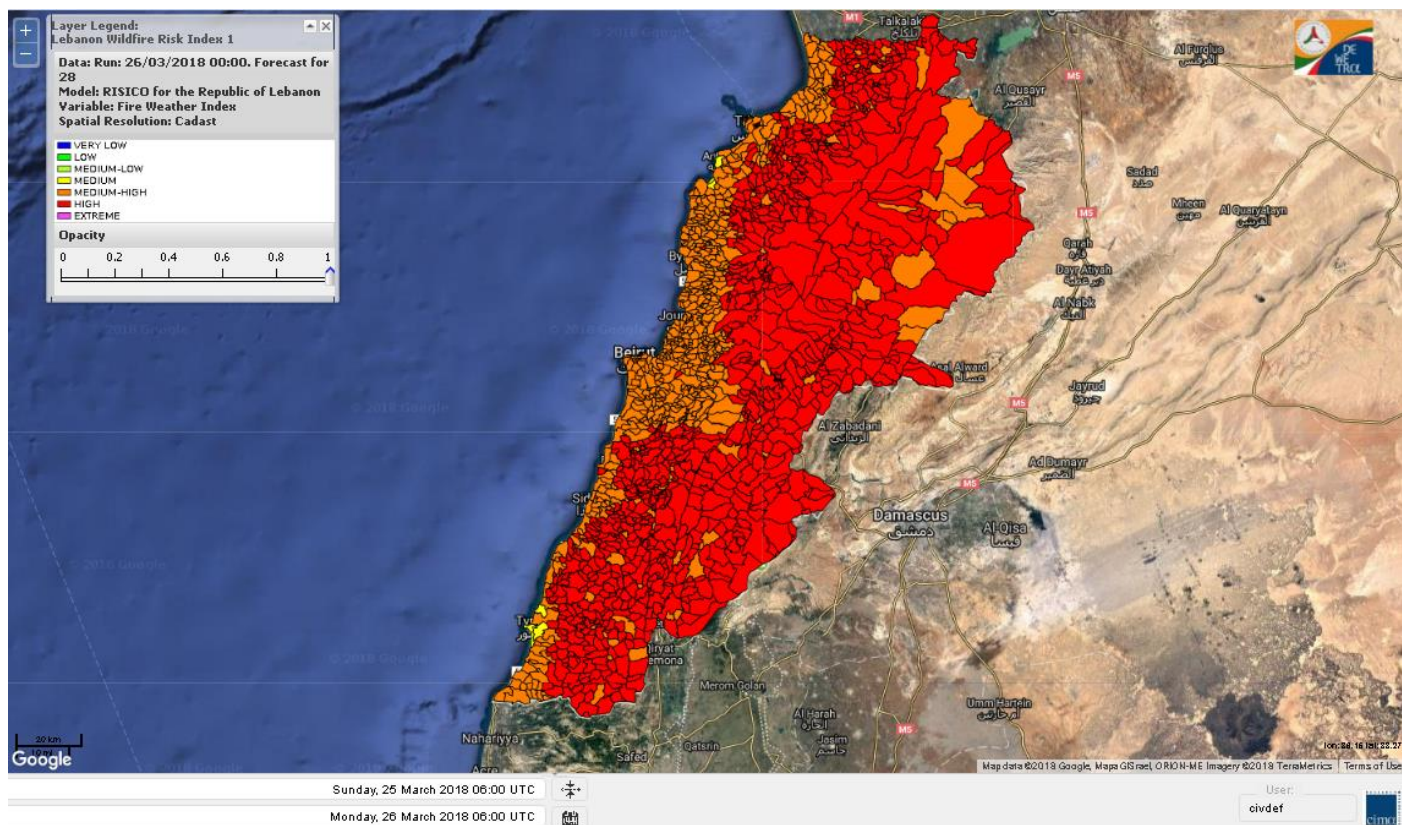

Lebanon for 28 Mar 2018