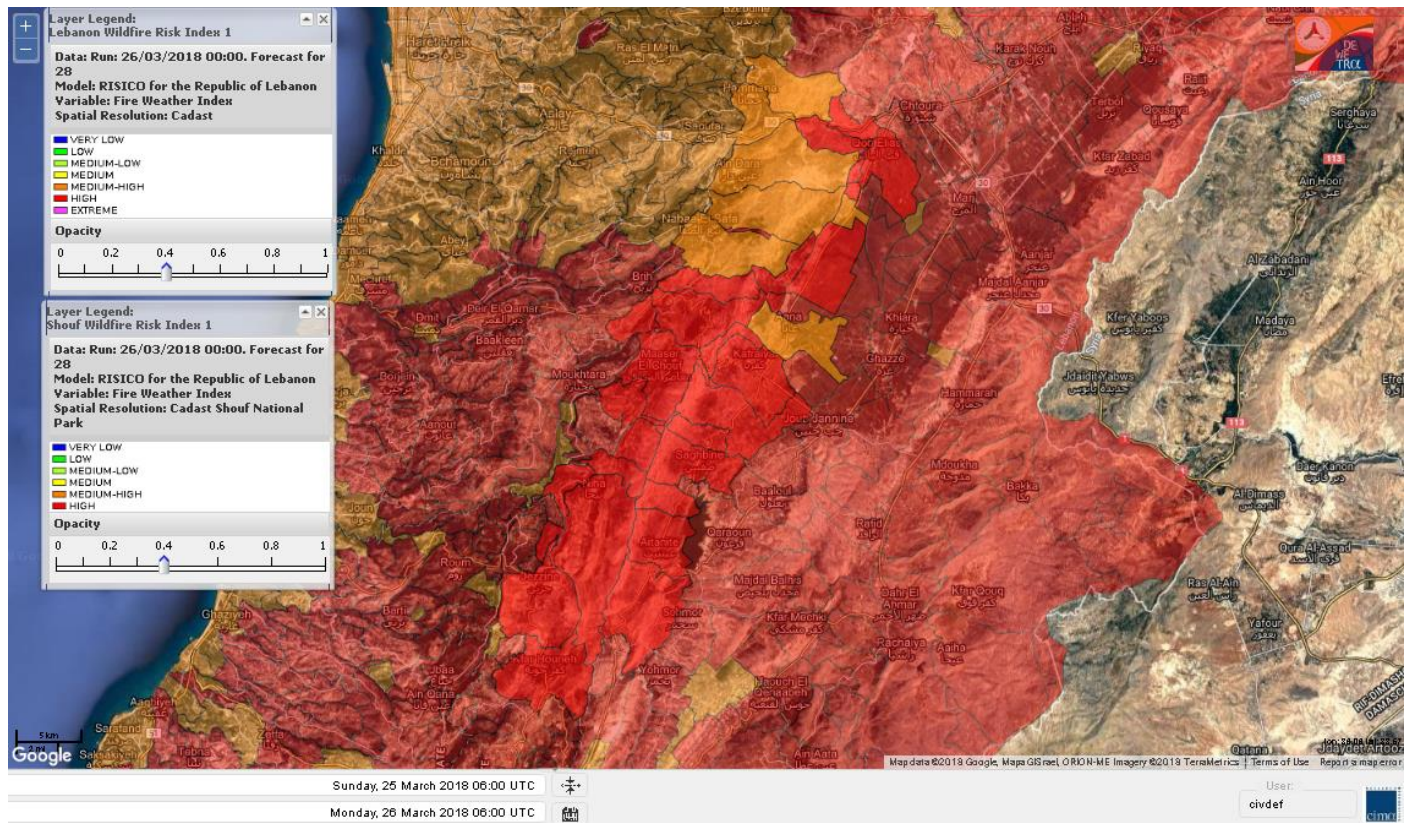

Shouf Biosphere Reserve Forecast for 28 Mar 2018