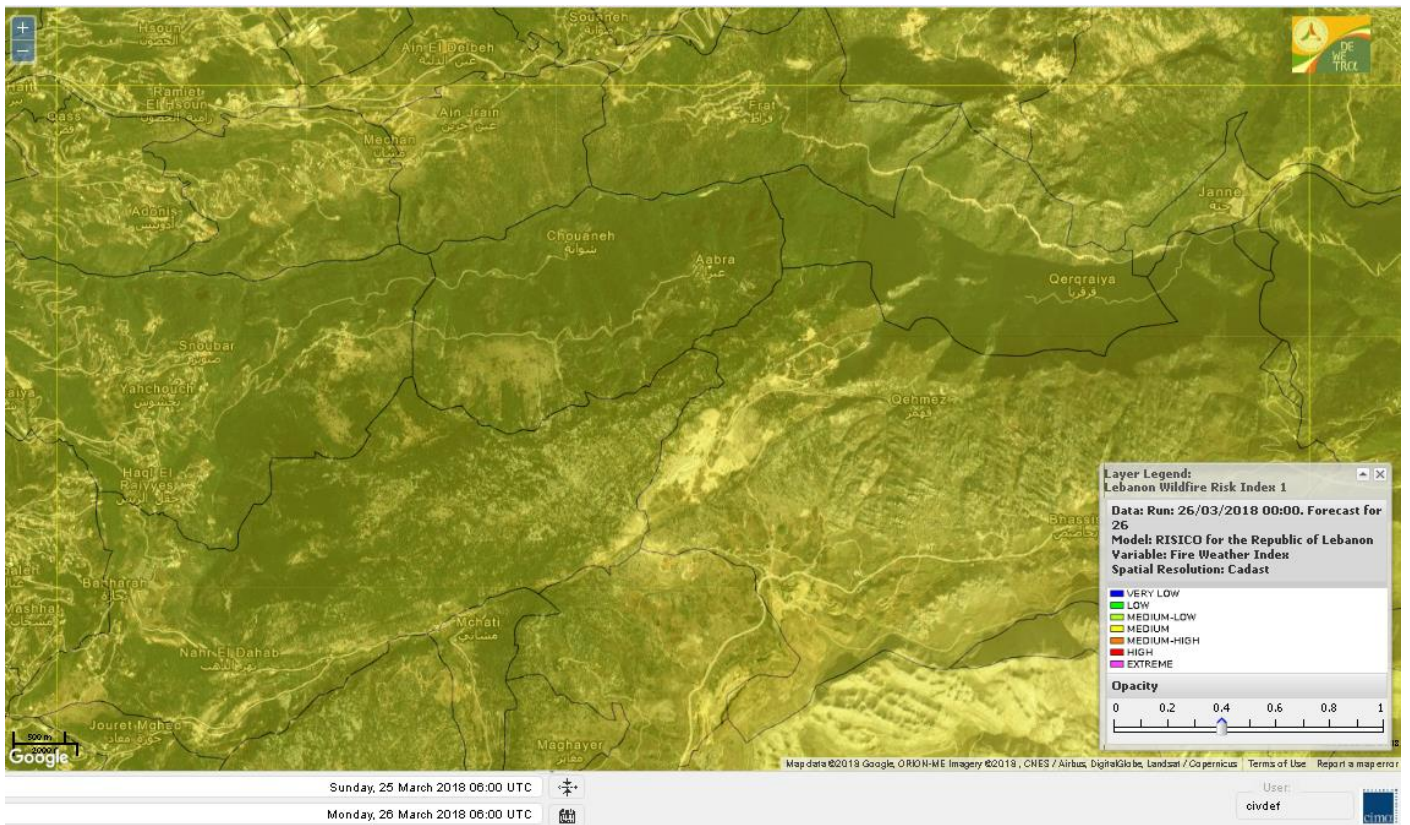

Jabal Moussa Reserve Forecast for 26 Mar 2018