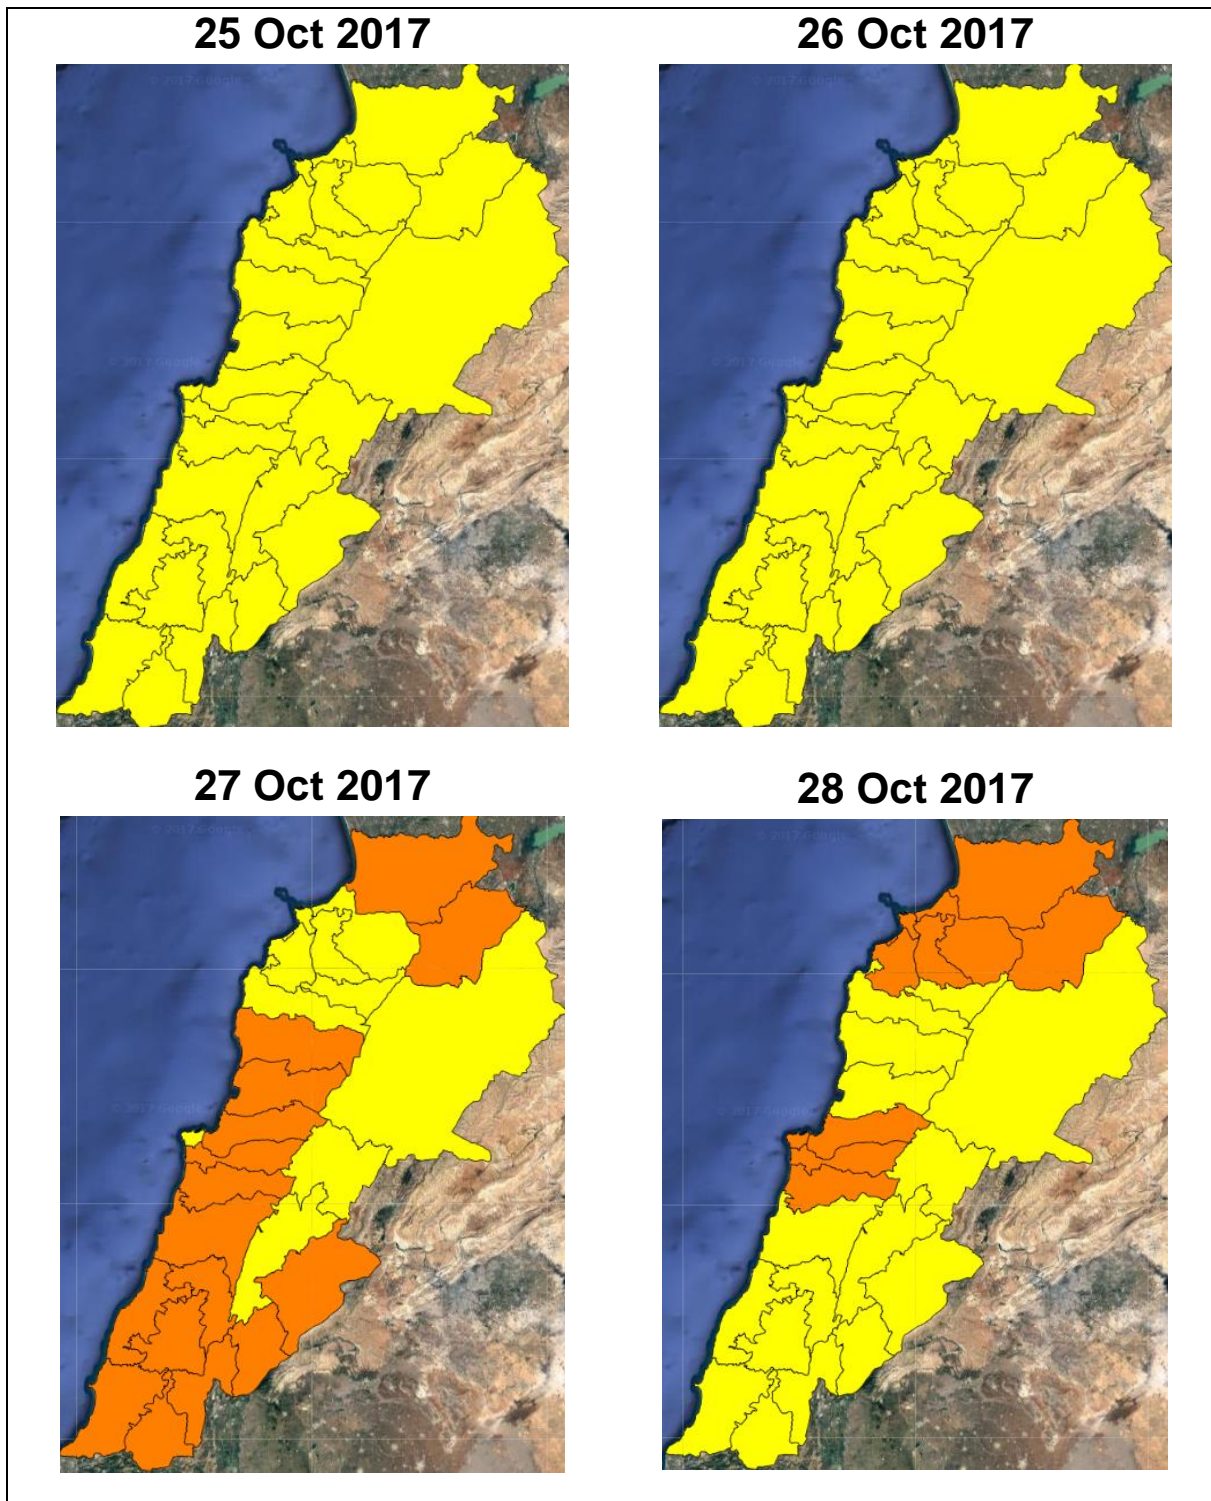

FIRE RISK INDEX

Layer Legend:
Lebanon Wildfire Risk Index 1

Data: Run: 26/10/2017 00:00. Forecast for 26
Model: RISICO for the Republic of Lebanon
Variable: Fire Weather Index
Spatial Resolution: Caza

- VERY LOW
- LOW
- MEDIUM-LOW
- MEDIUM
- MEDIUM-HIGH
- HIGH
- EXTREME