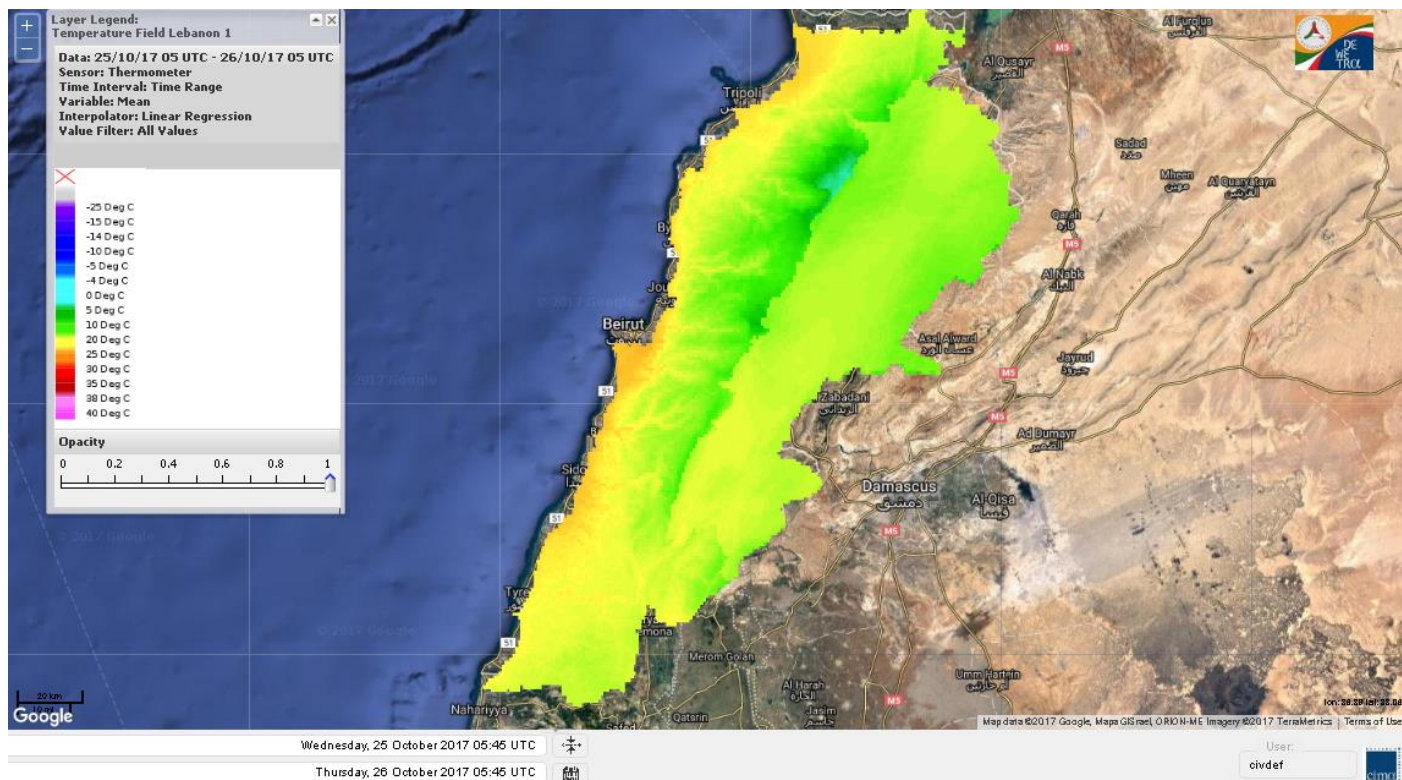

Lebanon temperature for 26 Oct 2017