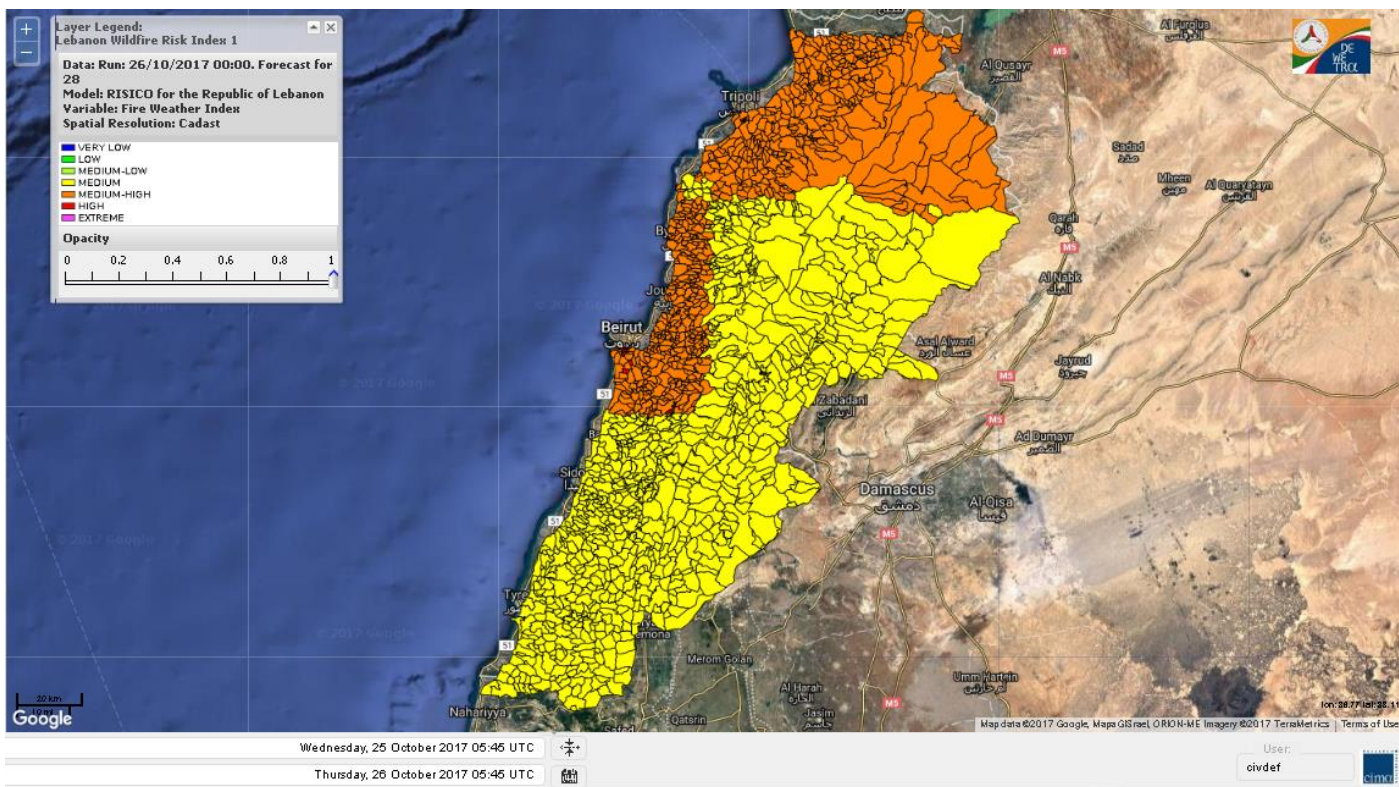

Lebanon for 28 Oct 2017