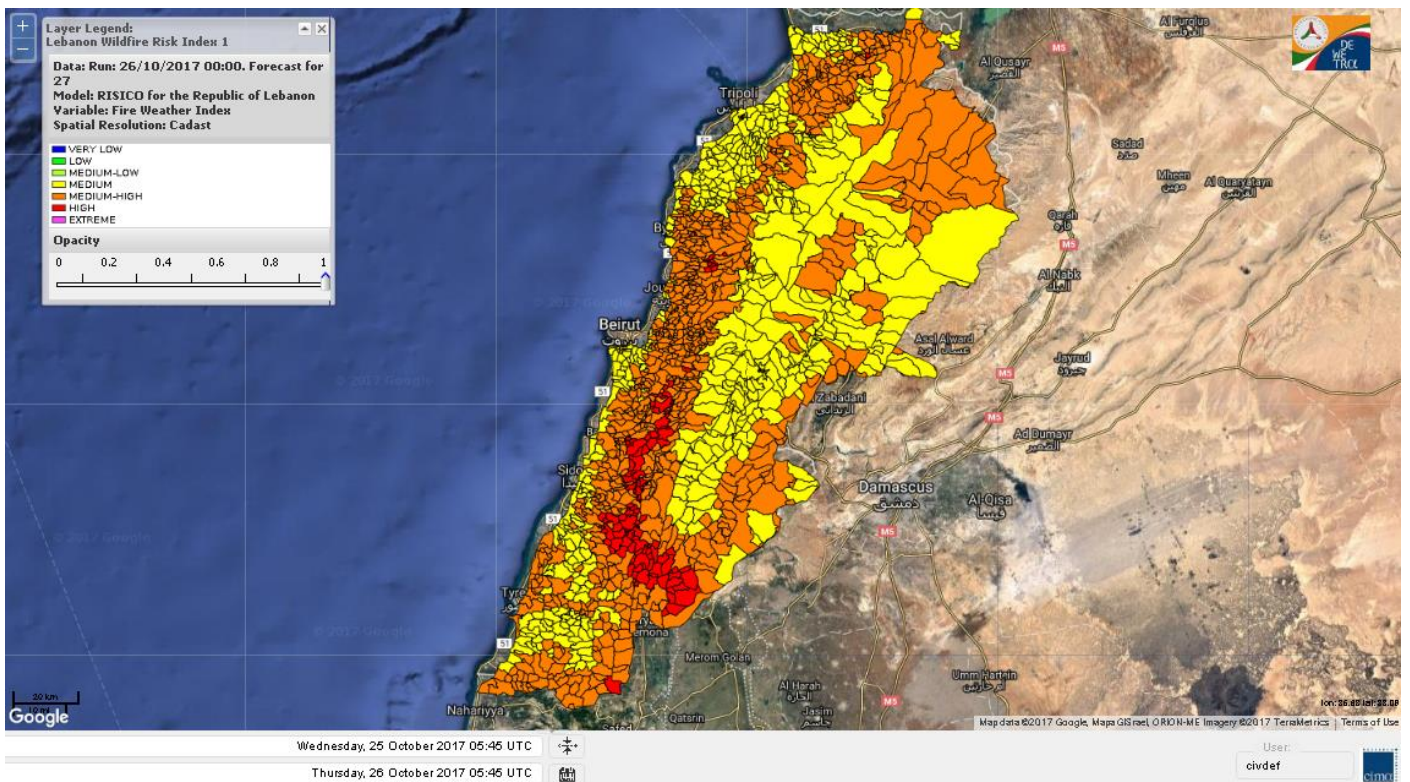

Lebanon for 27 Oct 2017