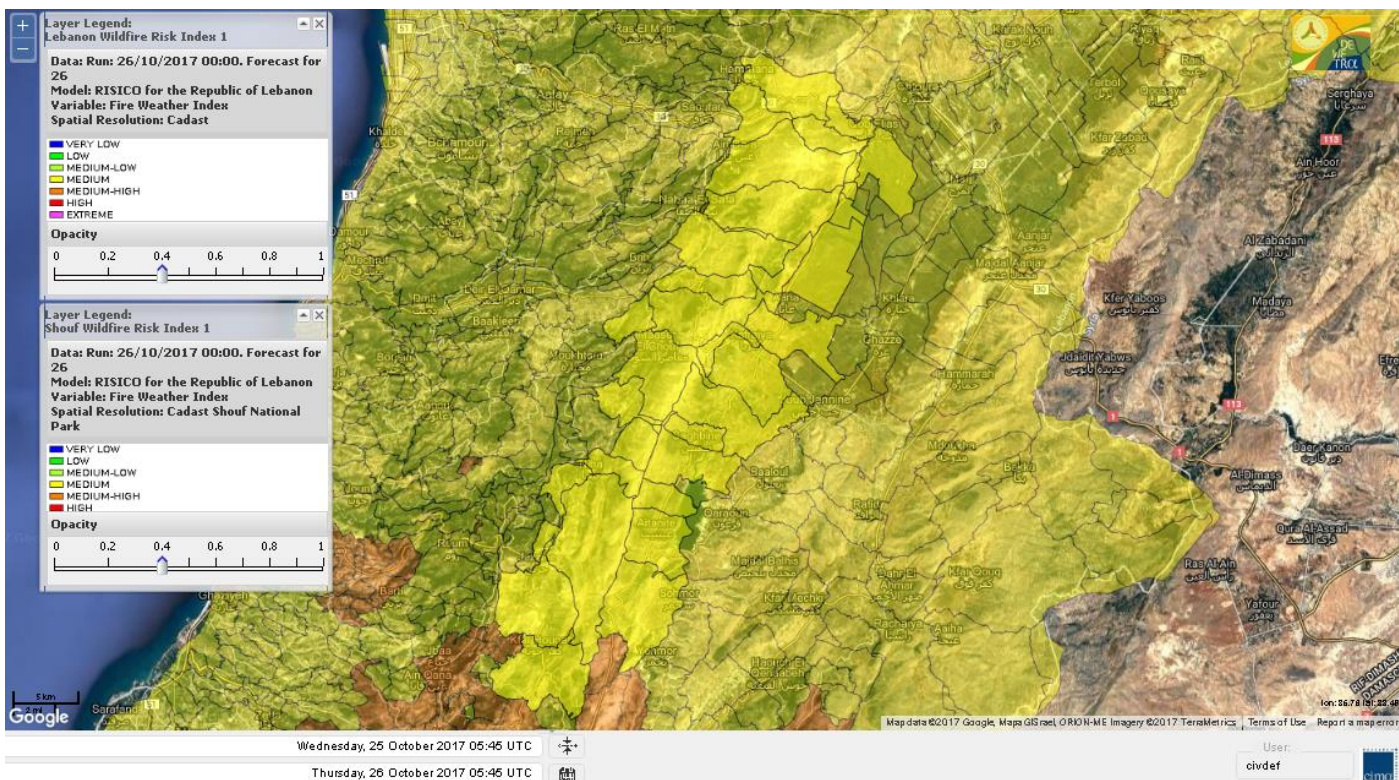

Shouf Biosphere Reserve Forecast for 26 Oct 2017