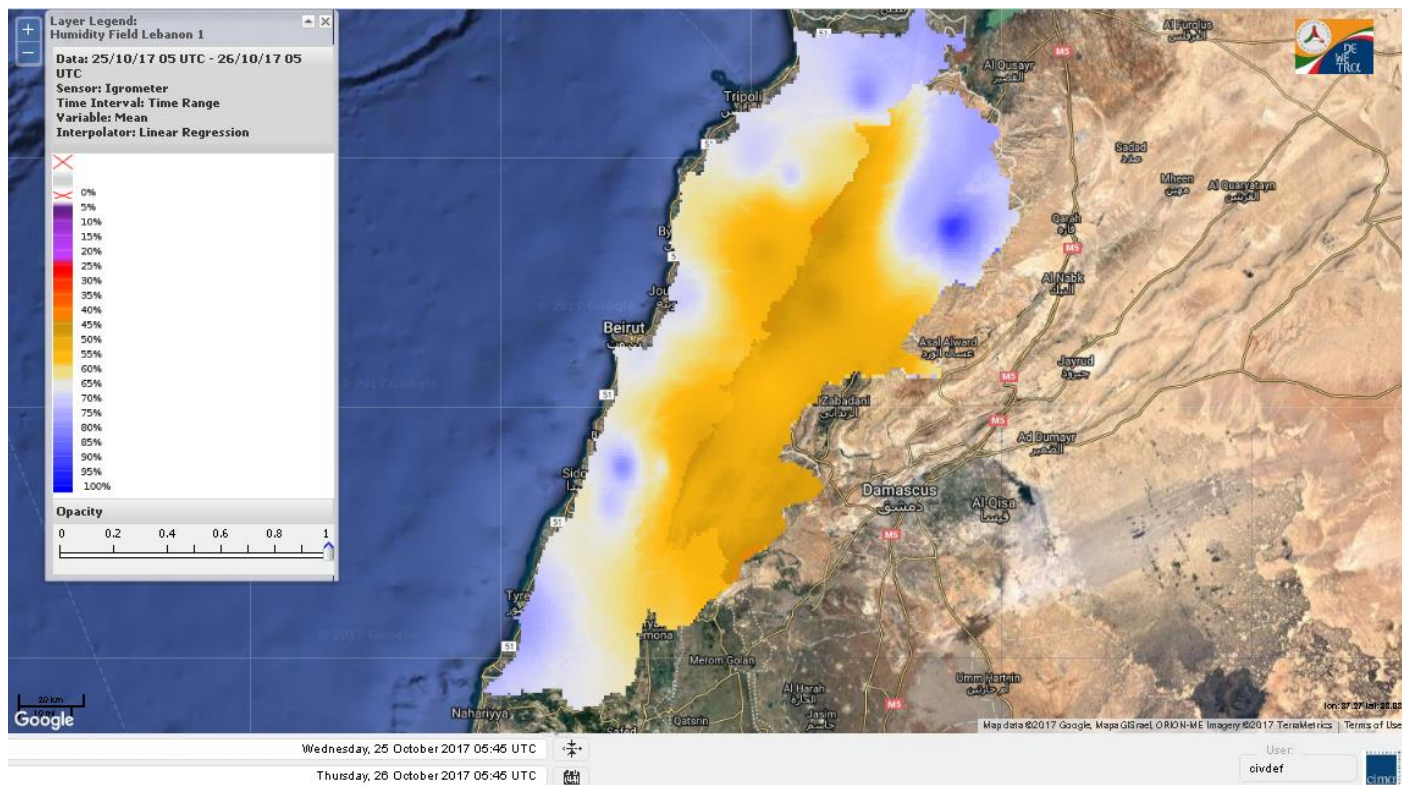

Lebanon humidity for 26 Oct 2017