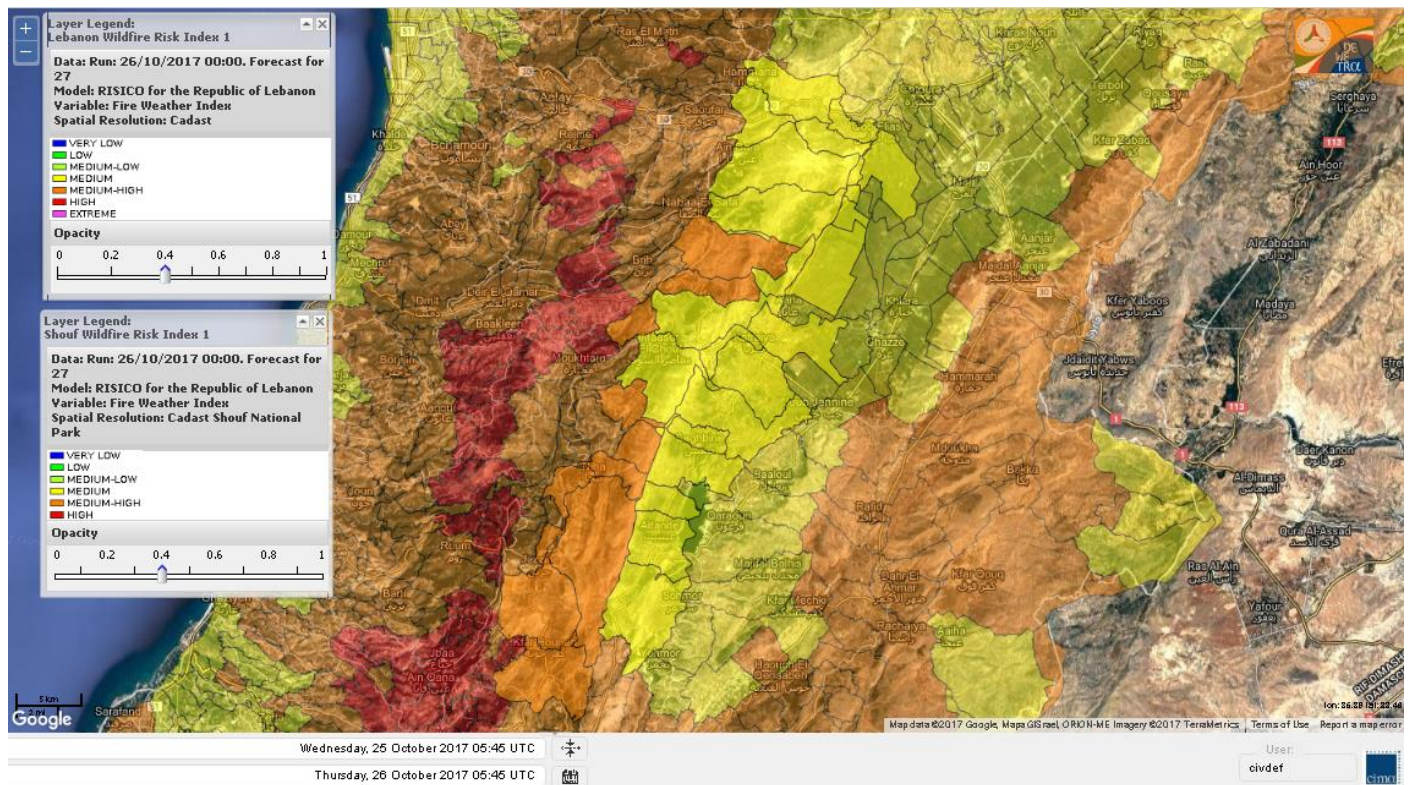

Shouf Biosphere Reserve Forecast for 27 Oct 2017