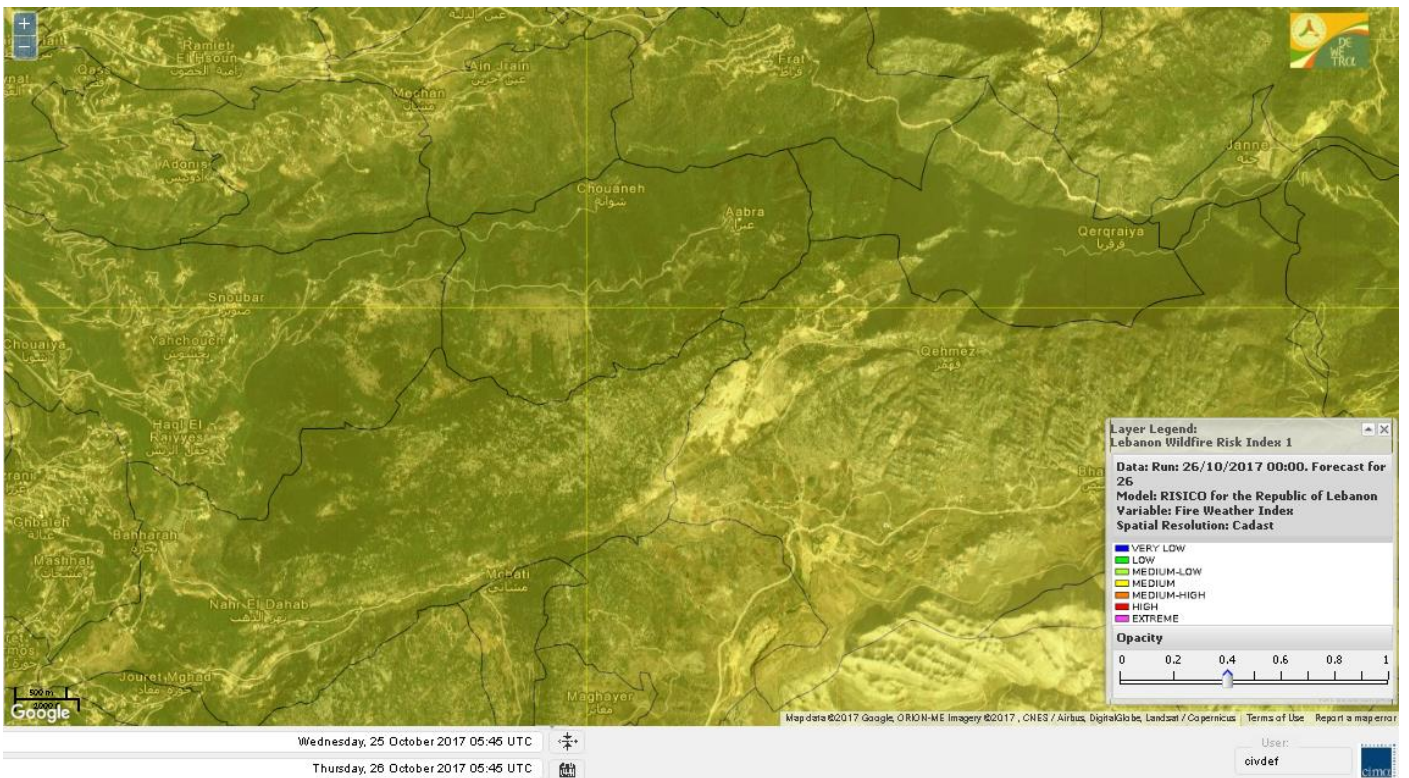

Jabal Moussa Reserve Forecast for 26 Oct 2017