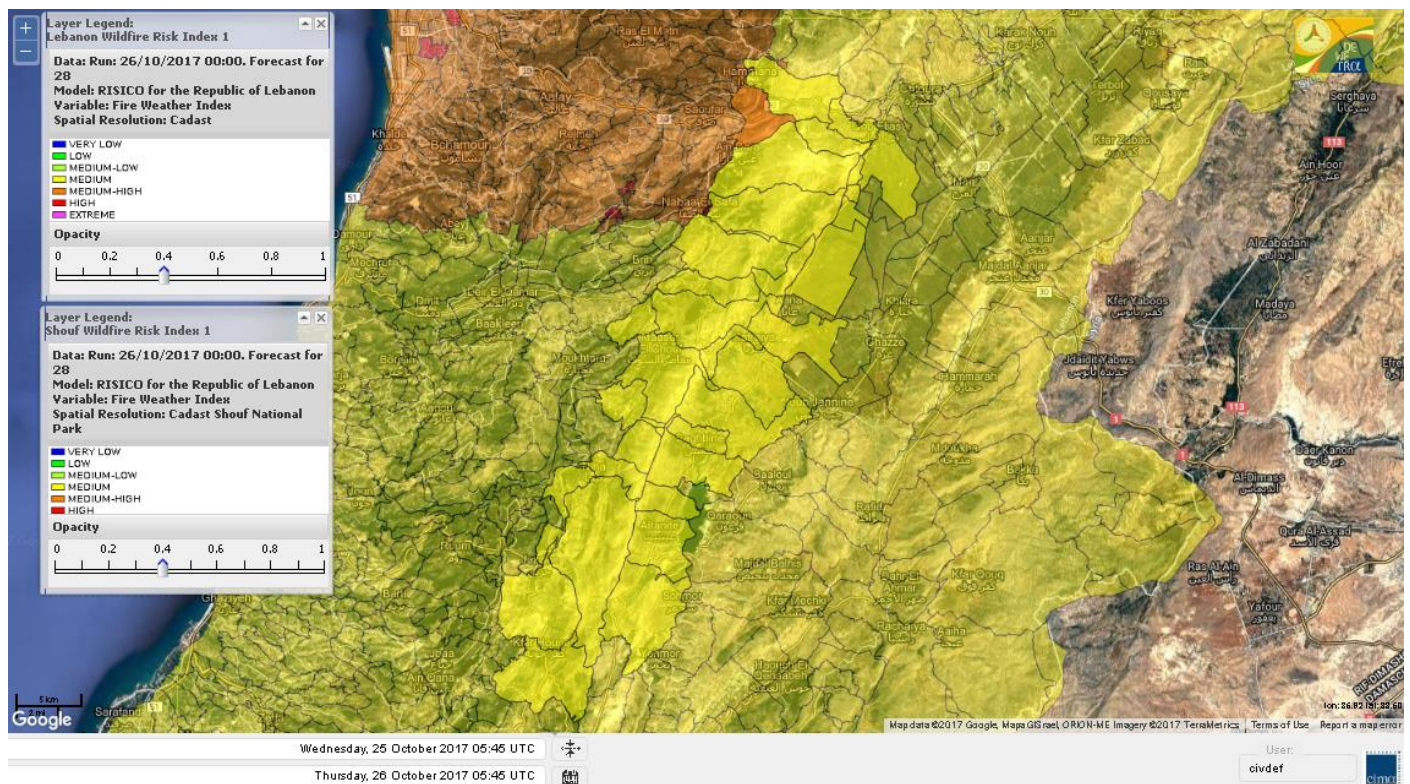

Shouf Biosphere Reserve Forecast for 28 Oct 2017