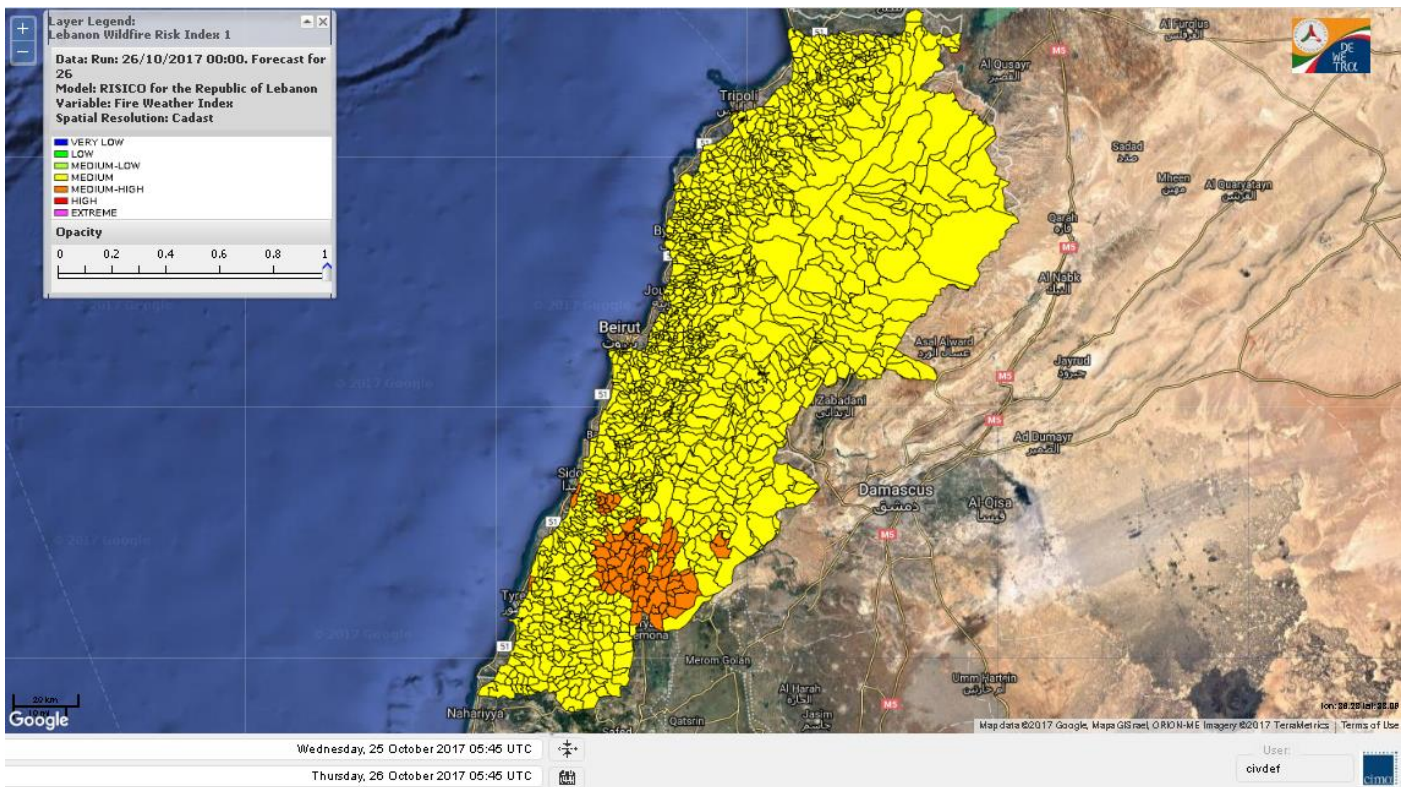

Lebanon for 26 Oct 2017