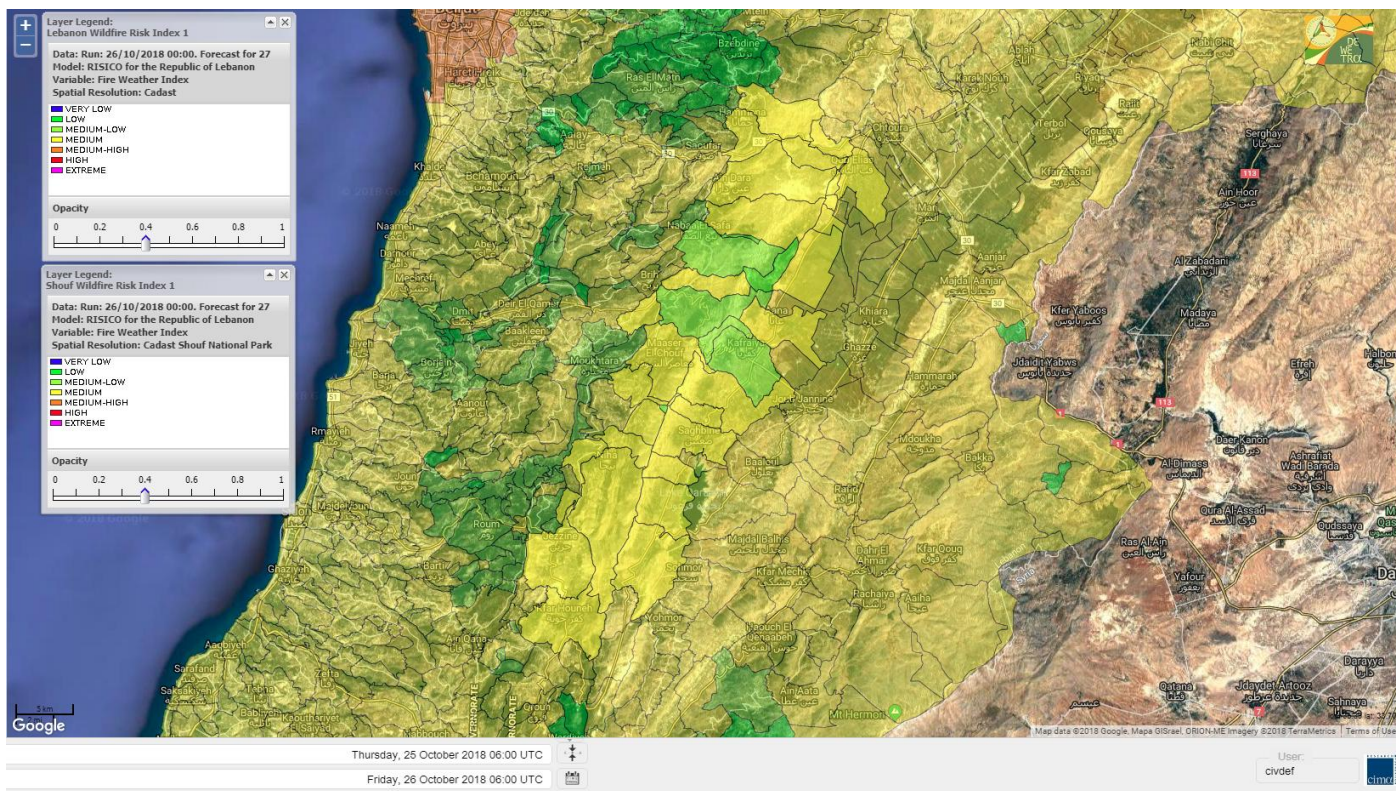

Shouf Biosphere Reserve Forecast for 27 OCT 2018