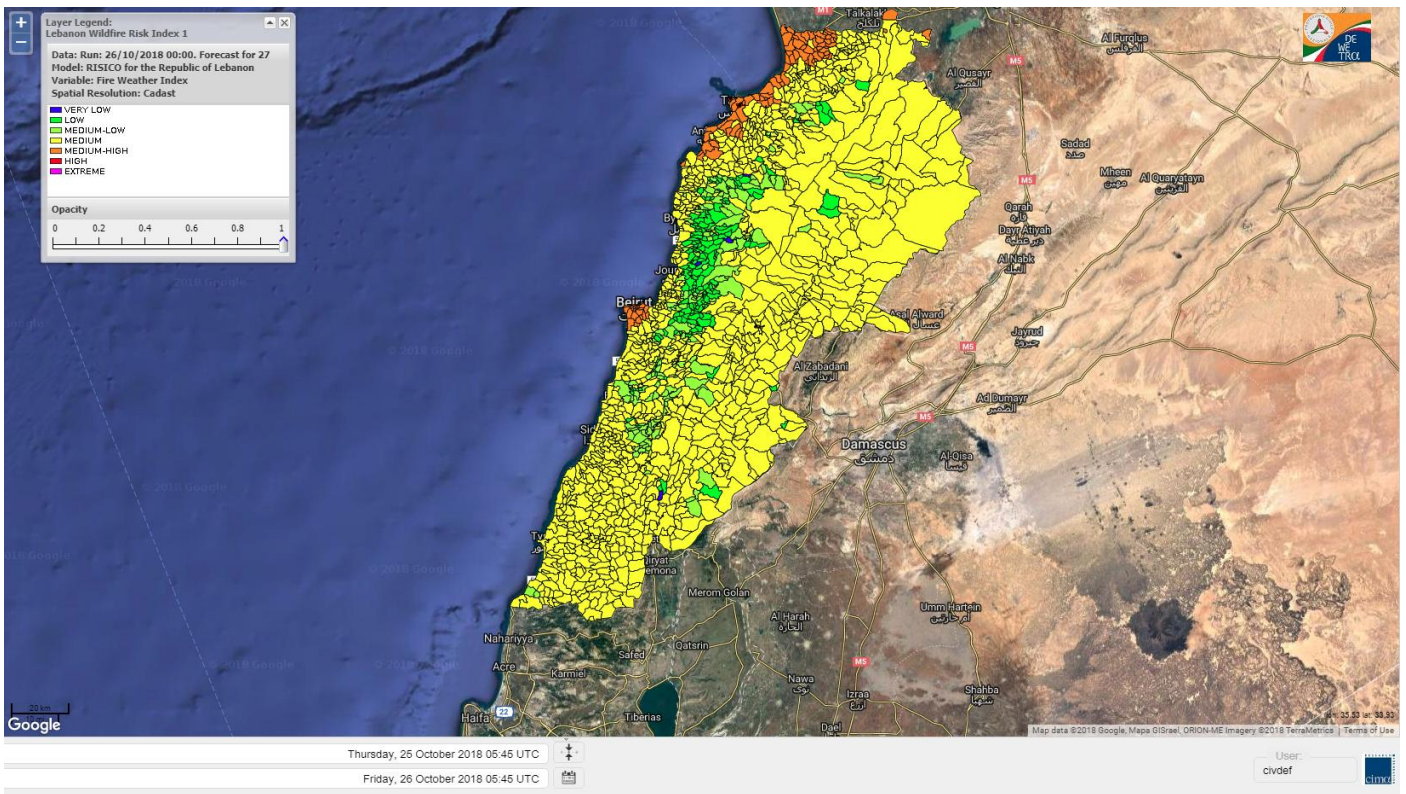

Lebanon for 27 OCT 2018