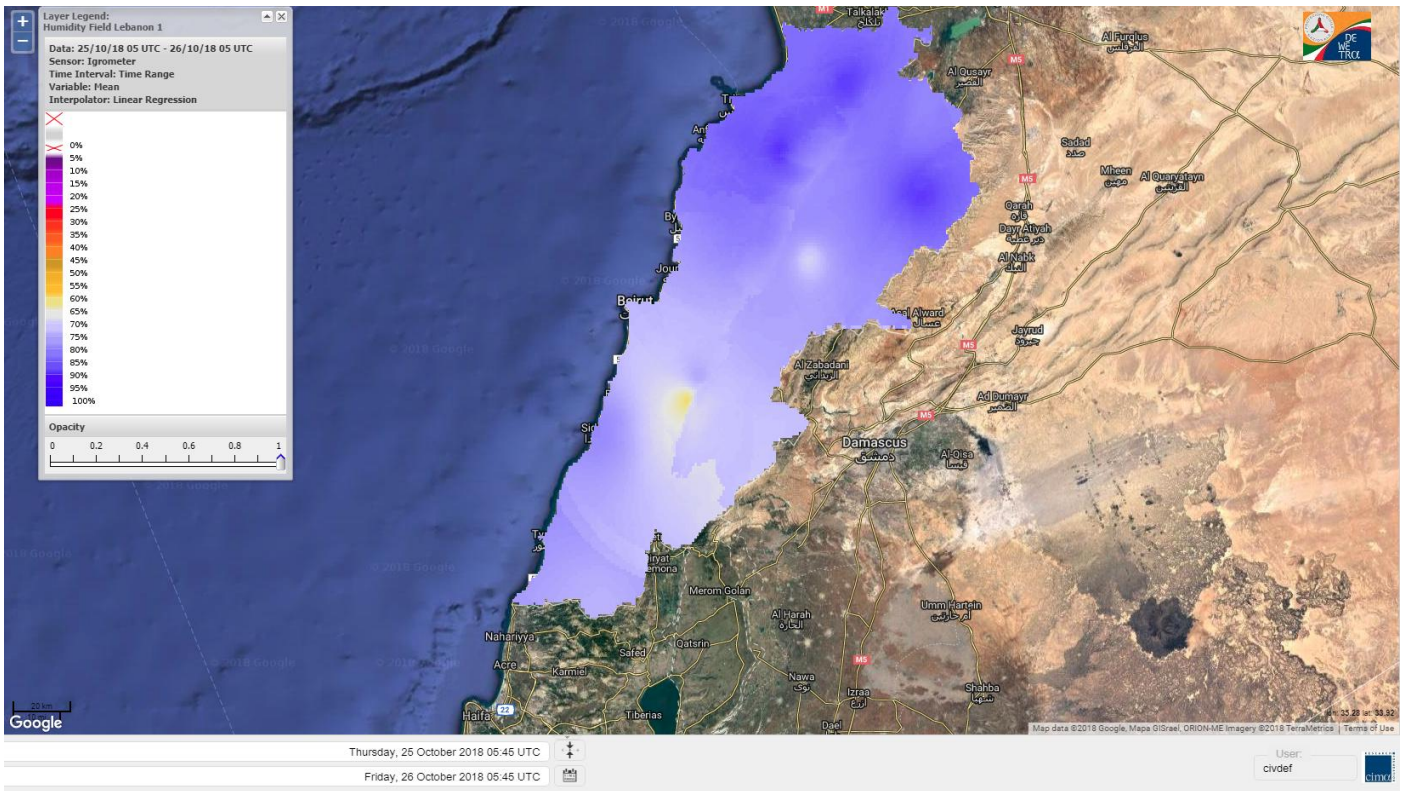

Lebanon humidity for Lebanon 26 OCT 2018