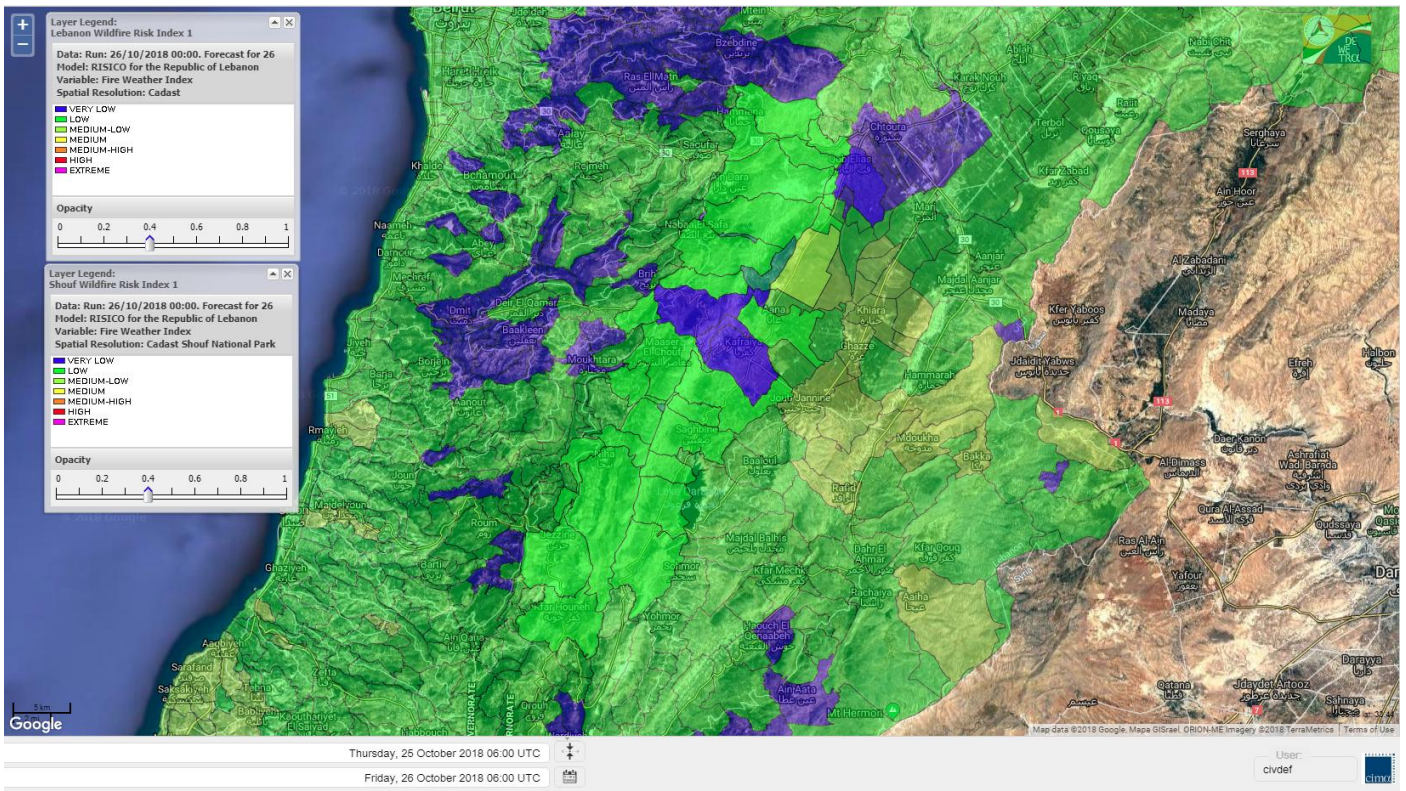

Shouf Biosphere Reserve Forecast for 26 OCT 2018