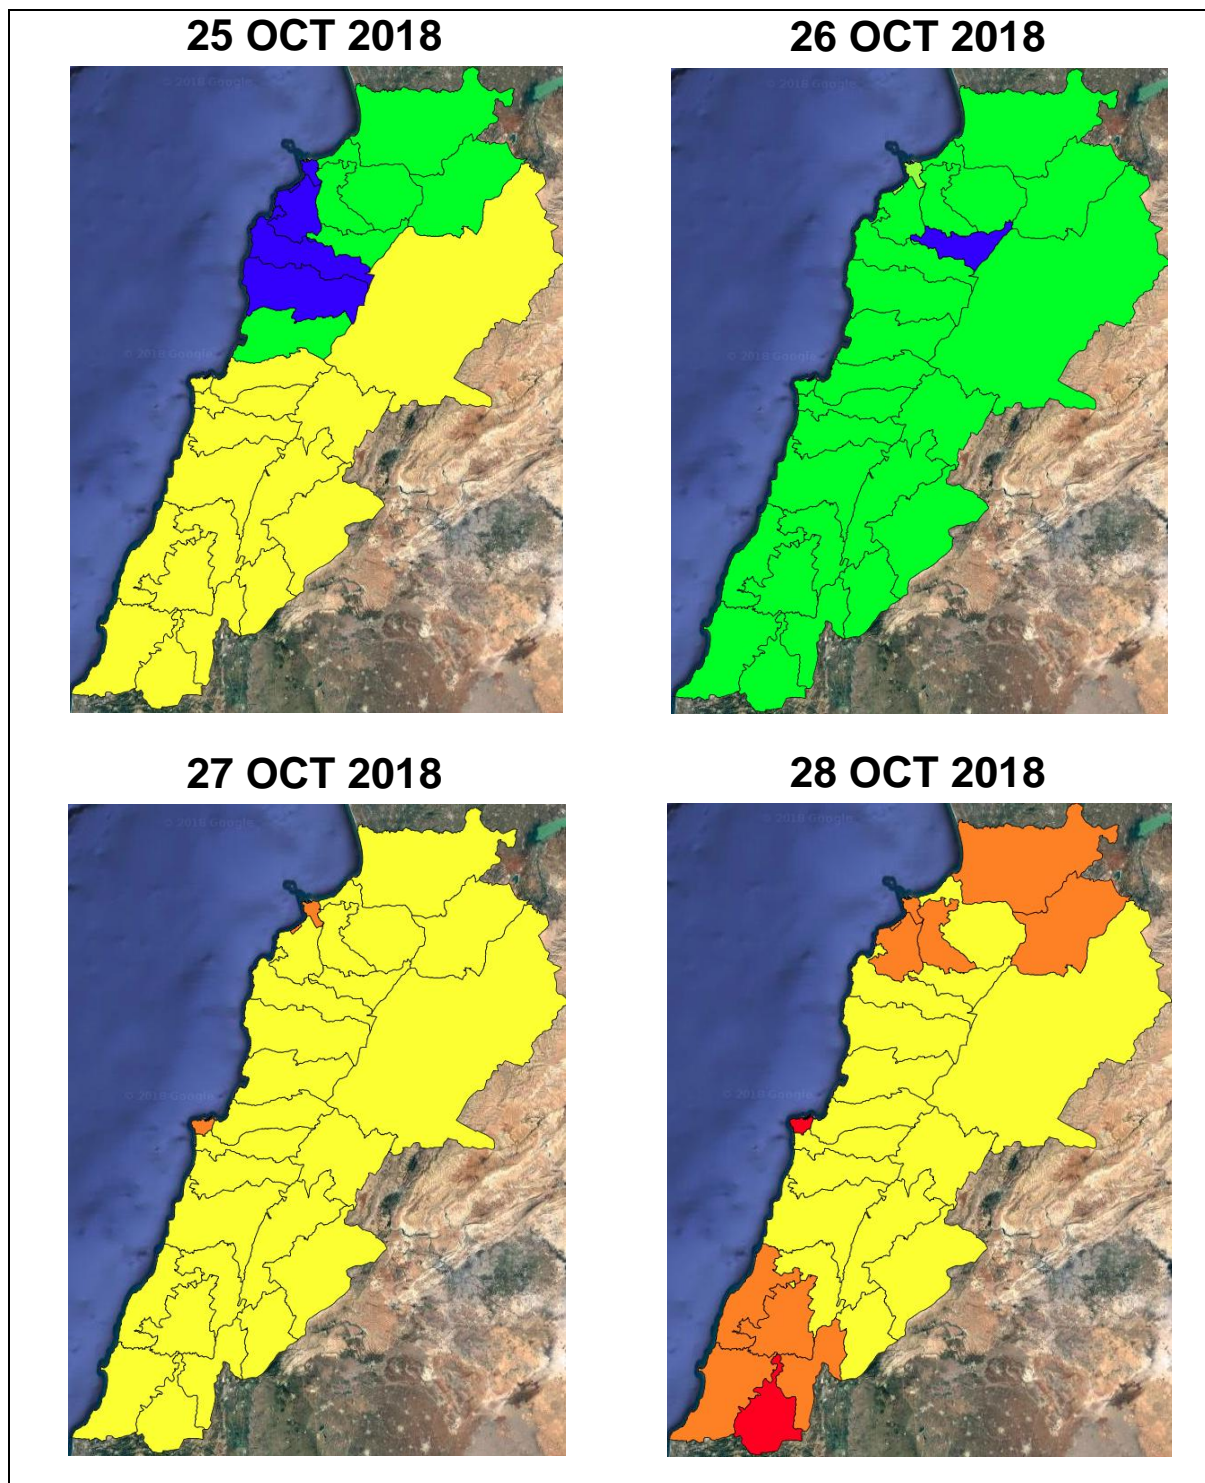

FIRE RISK INDEX

Layer Legend:
Lebanon Wildfire Risk Index 1

Data: Run: 26/10/2018 00:00. Forecast for 26
Model: RISICO for the Republic of Lebanon
Variable: Fire Weather Index
Spatial Resolution: Caza

- VERY LOW
- LOW
- MEDIUM-LOW
- MEDIUM
- MEDIUM-HIGH
- HIGH
- EXTREME