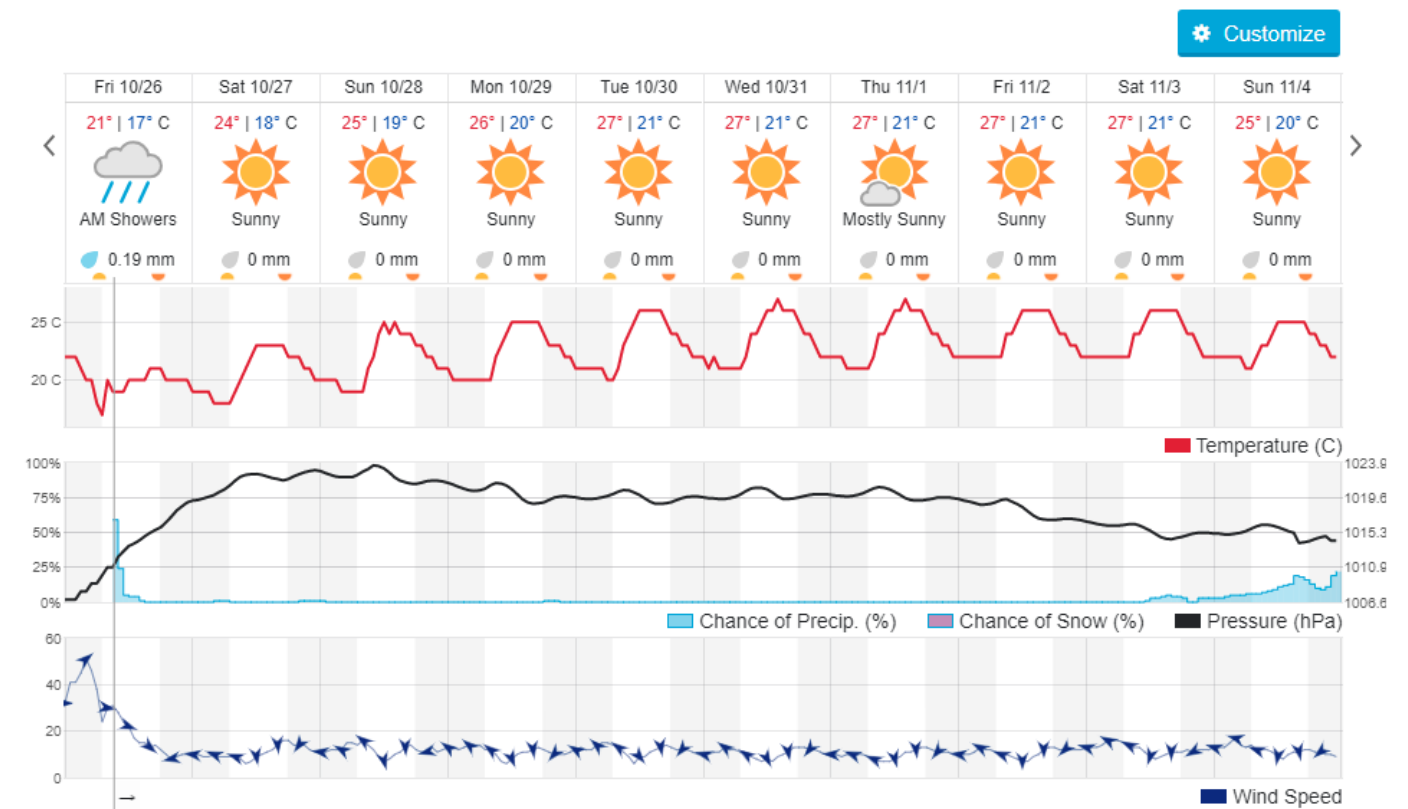

Beirut, Lebanon

17° ACHRAFIEH, RIZK STATION | REPORT | CHANGE

TODAY   HOURLY   **10-DAY**   CALENDAR   HISTORY   WUNDERMAP