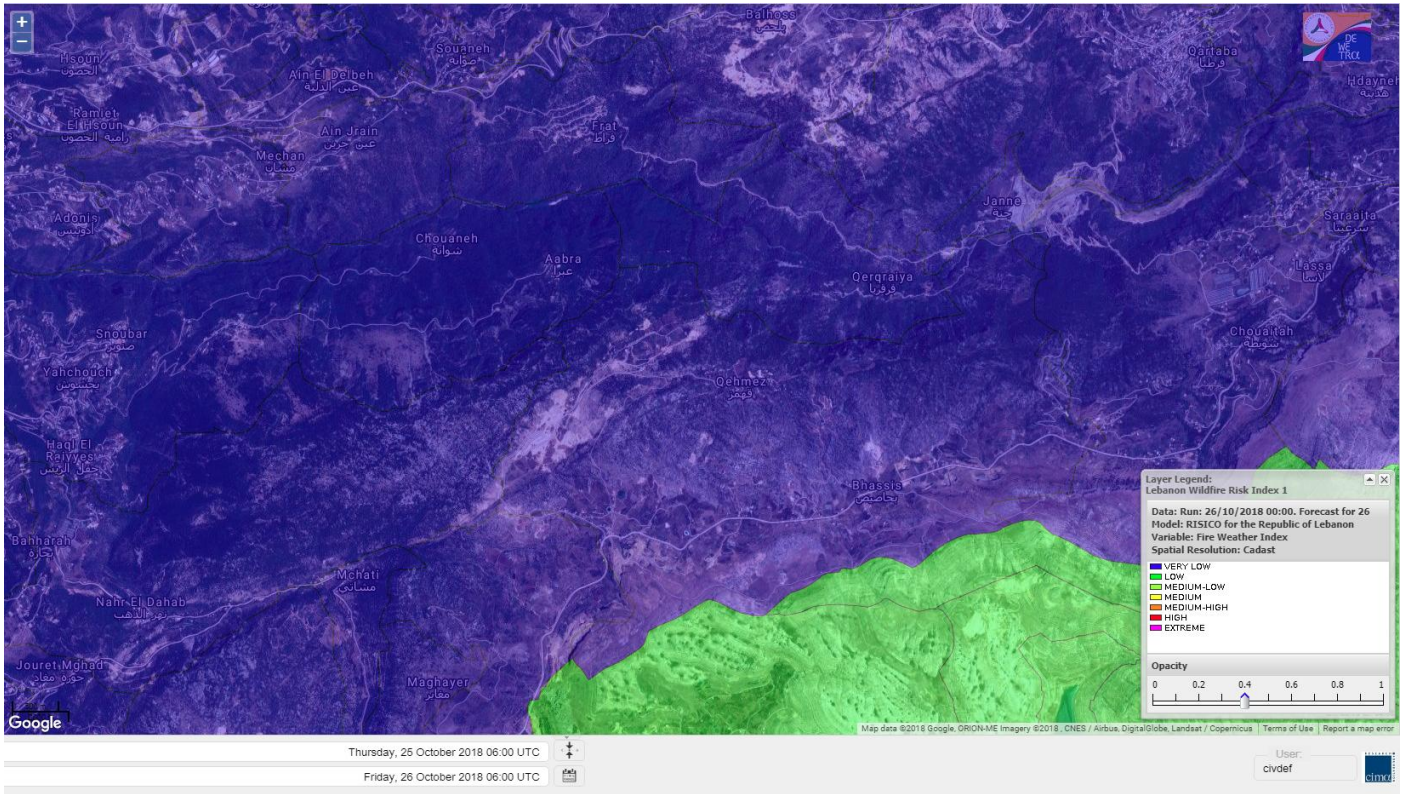

Shouf Biosphere Reserve Forecast for 26 OCT 2018

Shouf Biosphere Reserve Forecast for 27 OCT 2018

Shouf Biosphere Reserve Forecast for 28 OCT 2018

Jabal Moussa Reserve Forecast for 26 OCT 2018

Jabal Moussa Reserve Forecast for 27 OCT 2018