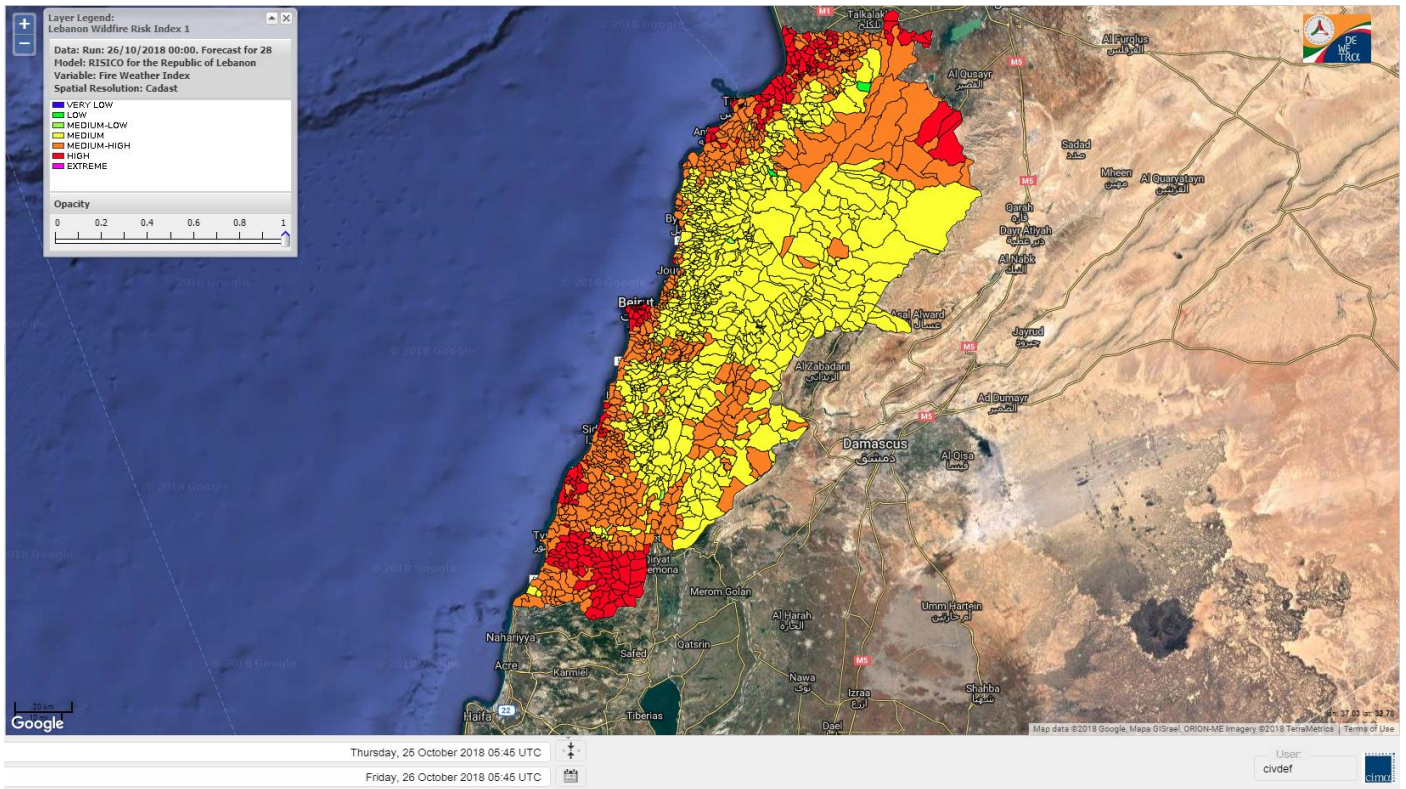

Lebanon for 28 OCT 2018