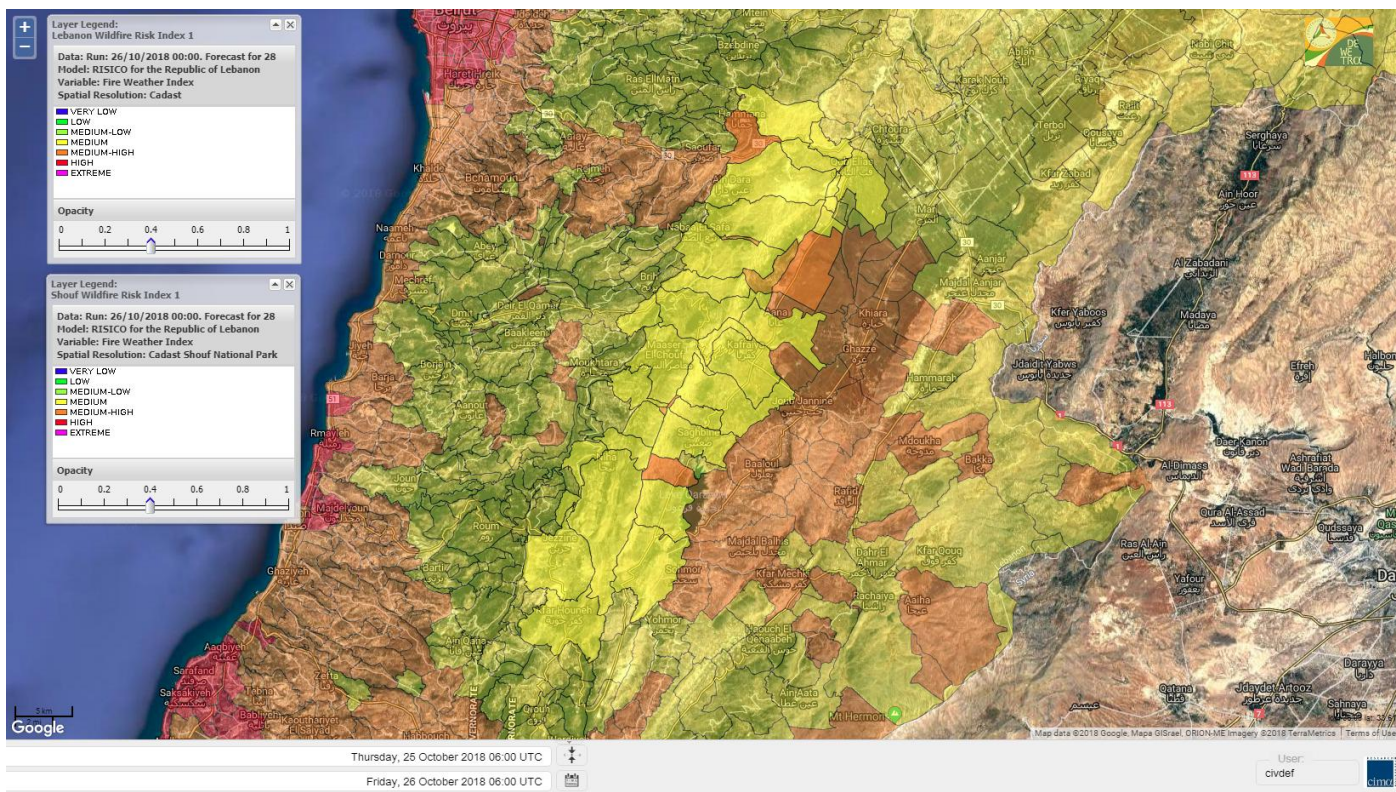

Shouf Biosphere Reserve Forecast for 28 OCT 2018