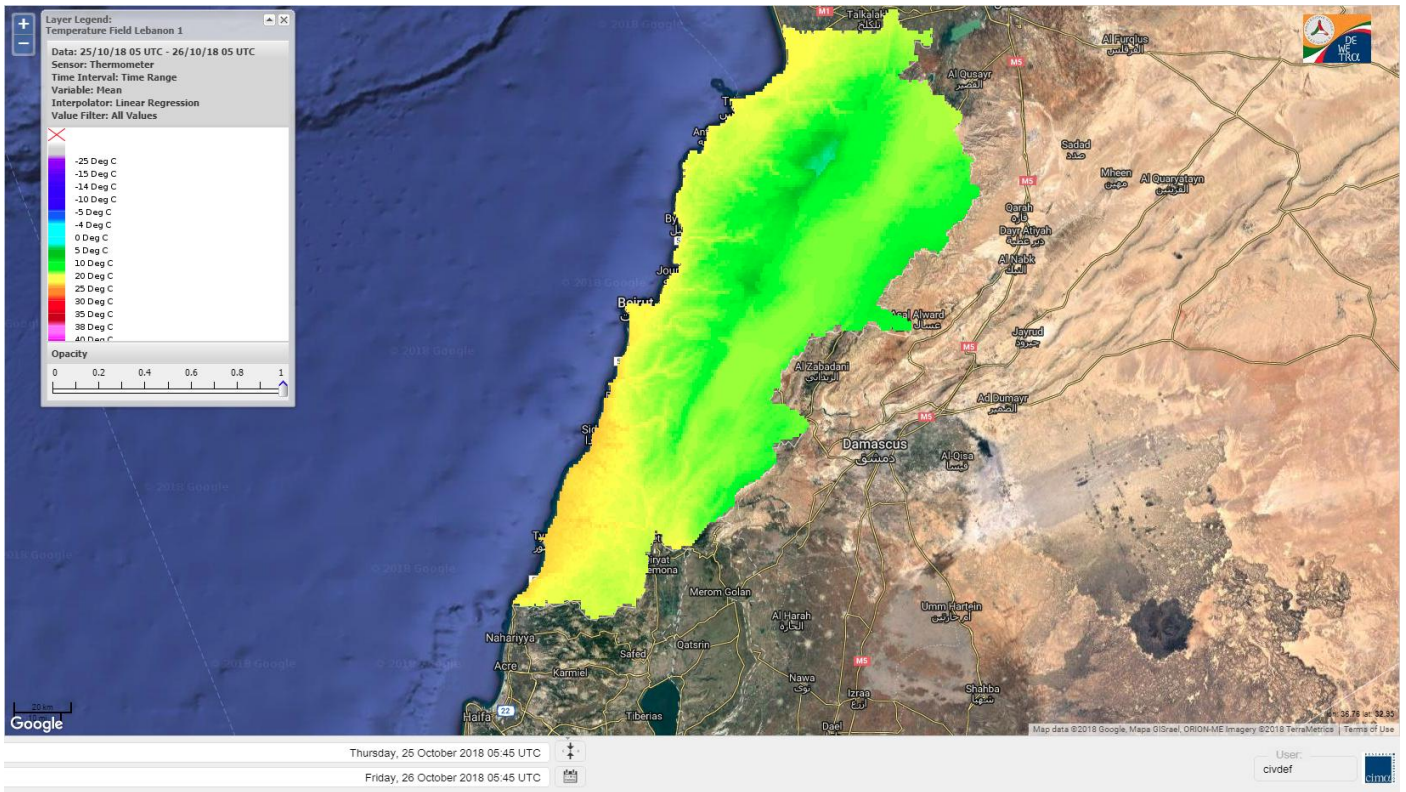

Lebanon temperature for Lebanon 26 OCT 2018