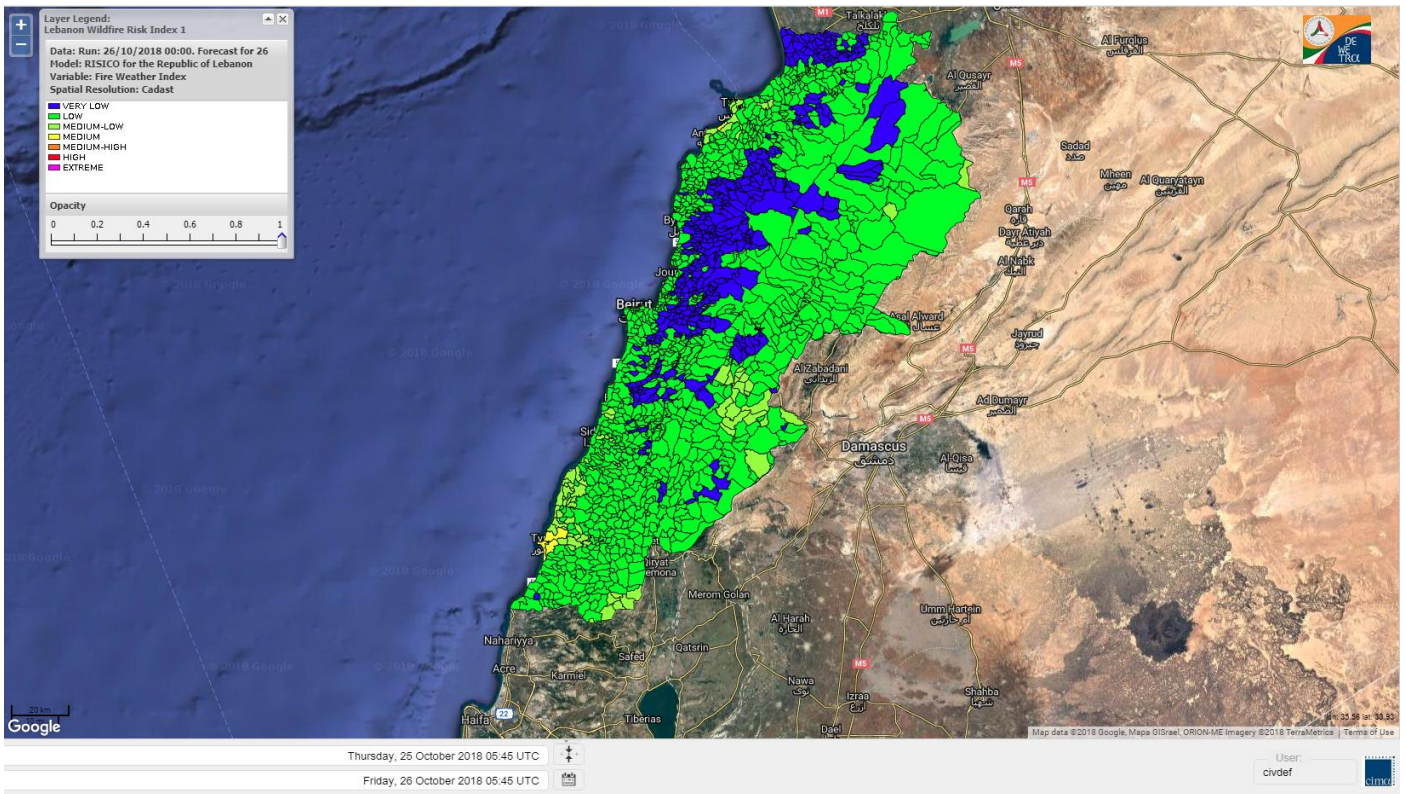

Lebanon for 26 OCT 2018