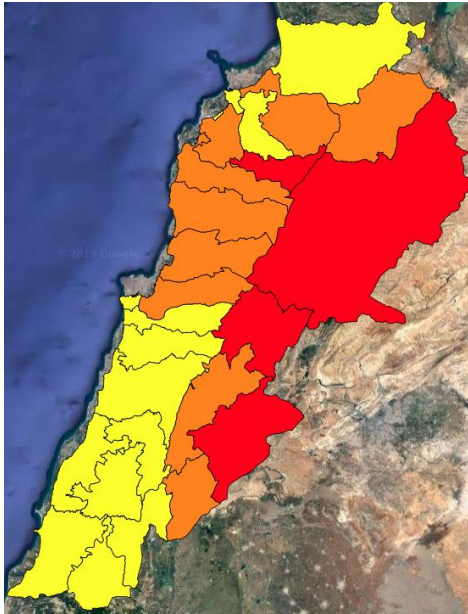

FIRE RISK INDEX

25 September 2019