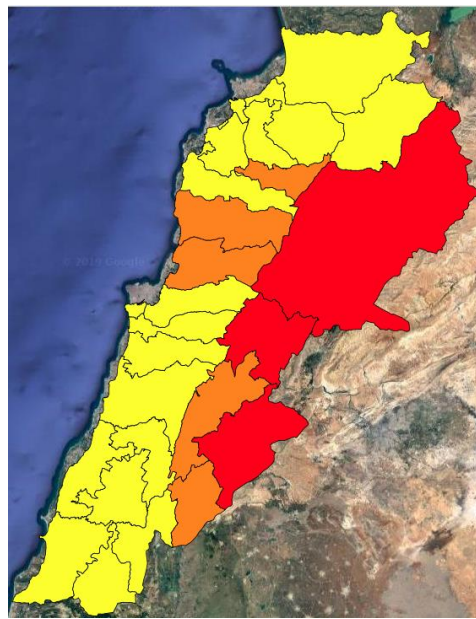

# FIRE RISK INDEX

**25 September 2019**

**26 September 2019**

**27 September 2019**

**28 September 2019**

**Layer Legend:**  
Lebanon Wildfire Risk Index 1

Data: Run: 26/09/2019 00:00. Forecast for 26  
Model: RISICO for the Republic of Lebanon  
Variable: Fire Weather Index  
Spatial Resolution: Caza

- VERY LOW
- LOW
- MEDIUM-LOW
- MEDIUM
- MEDIUM-HIGH
- HIGH
- EXTREME