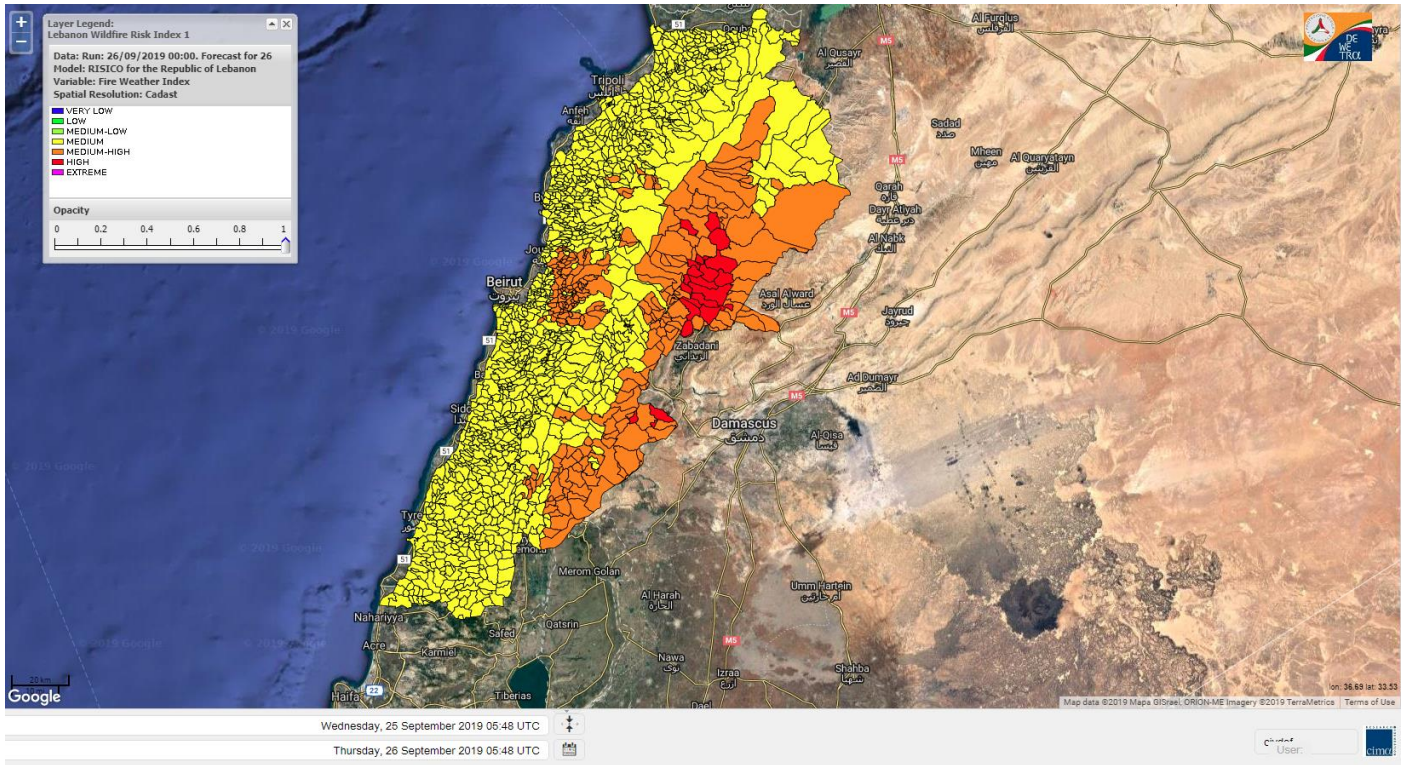

Lebanon for 26 September 2019