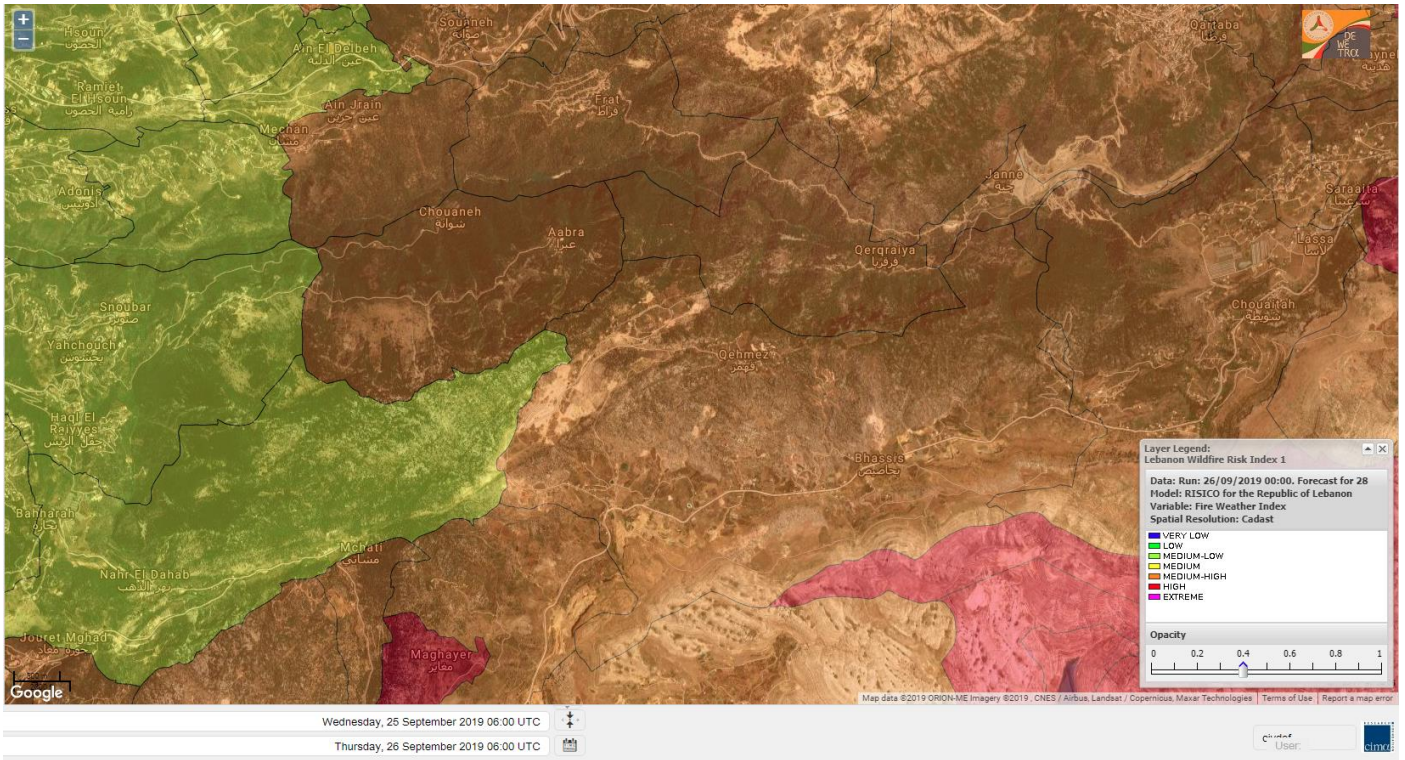

Jabal Moussa Reserve Forecast for 28 September 2019