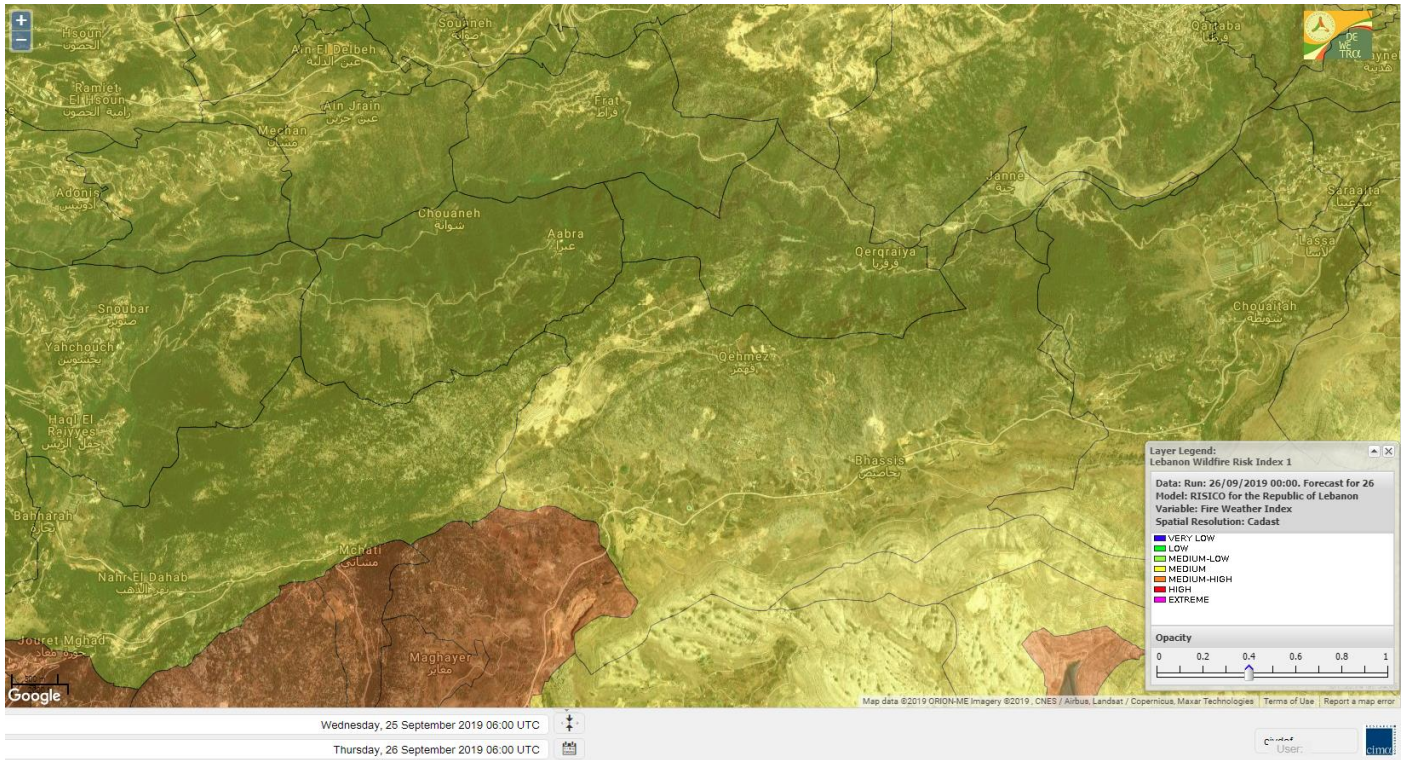

Jabal Moussa Reserve Forecast for 26 September 2019