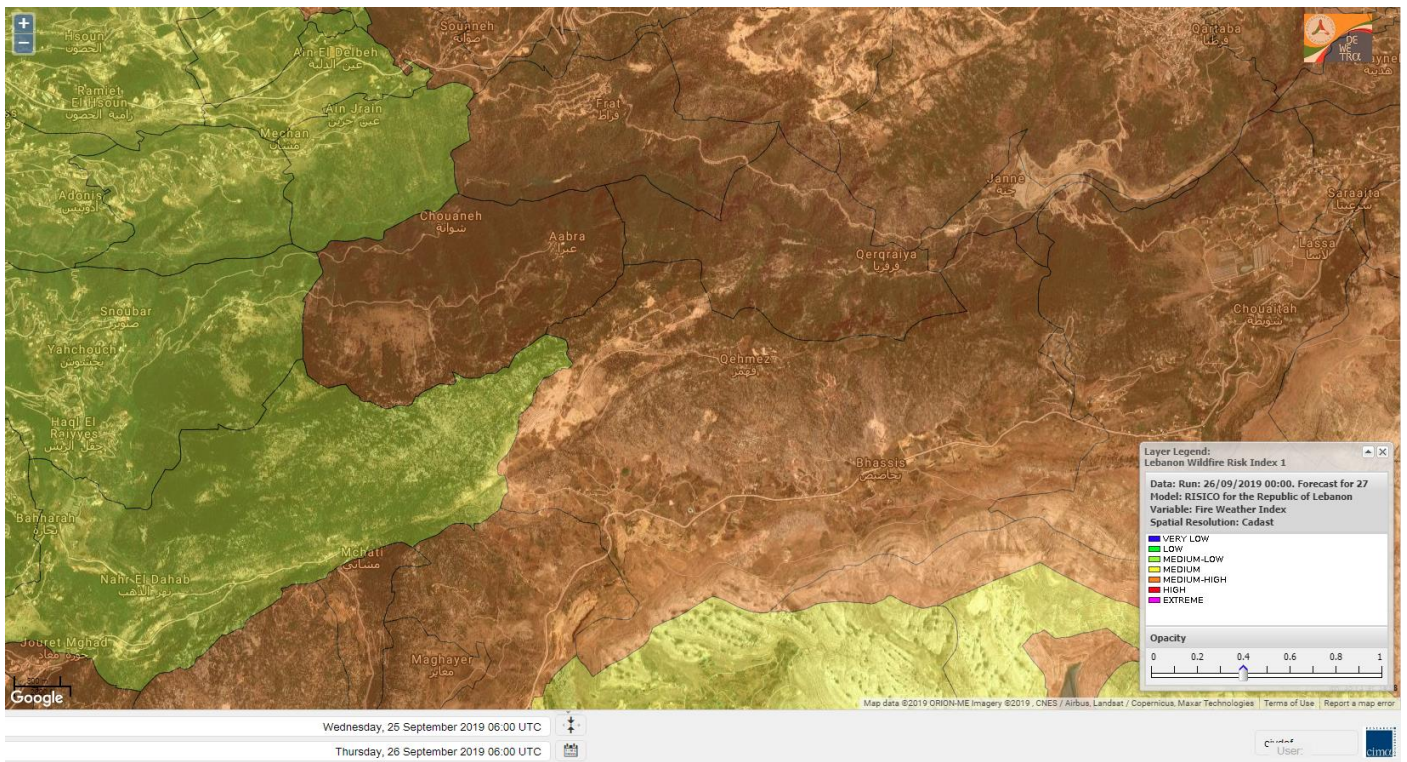

Jabal Moussa Reserve Forecast for 27 September 2019