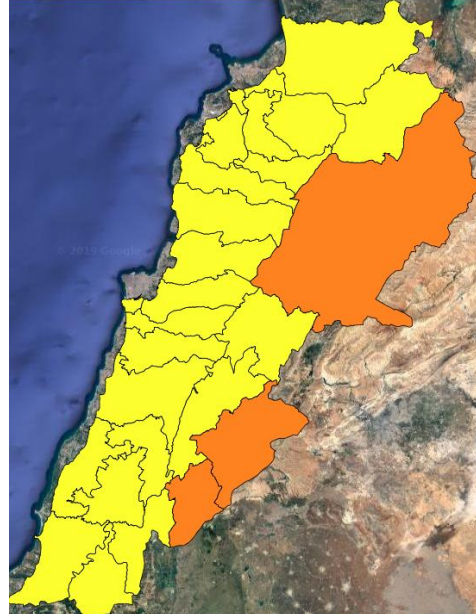

26 September 2019