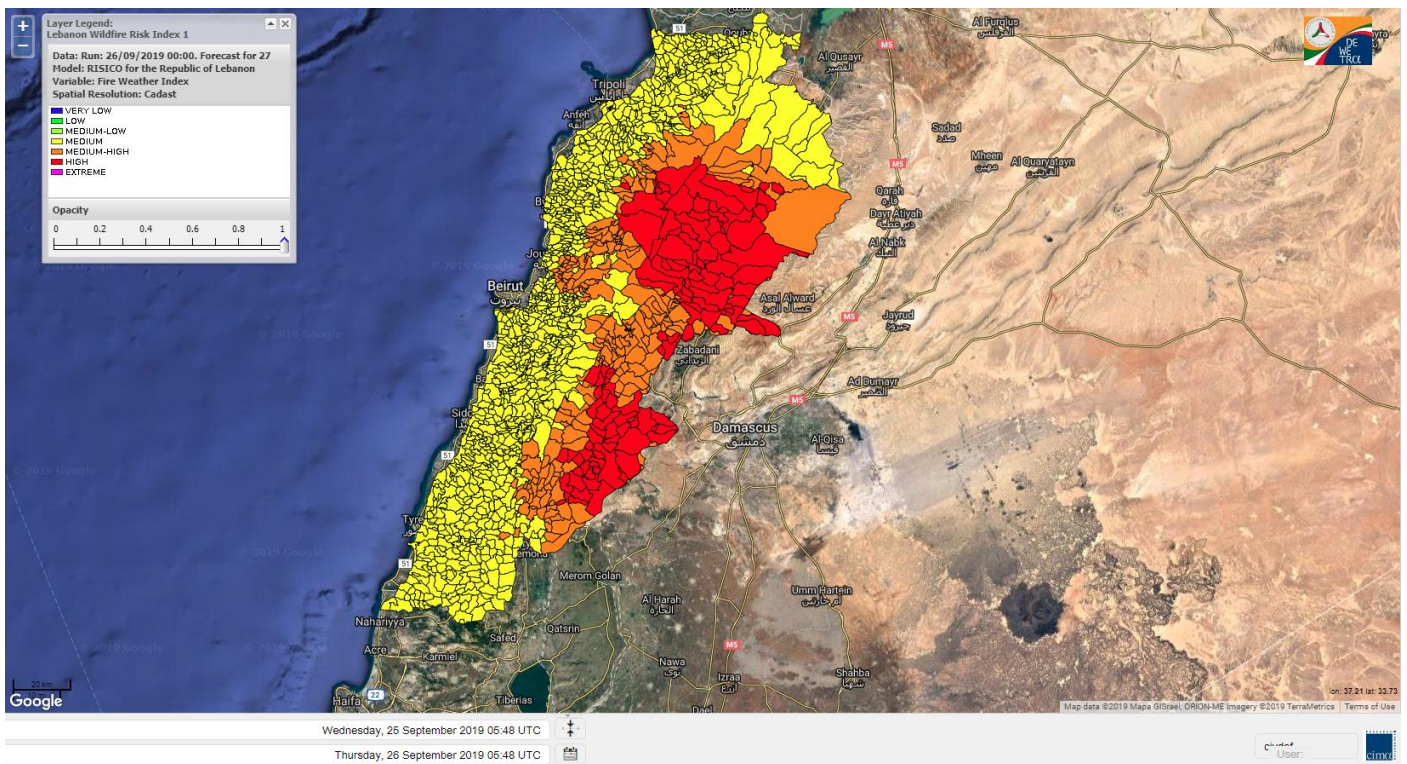

Lebanon for 27 September 2019