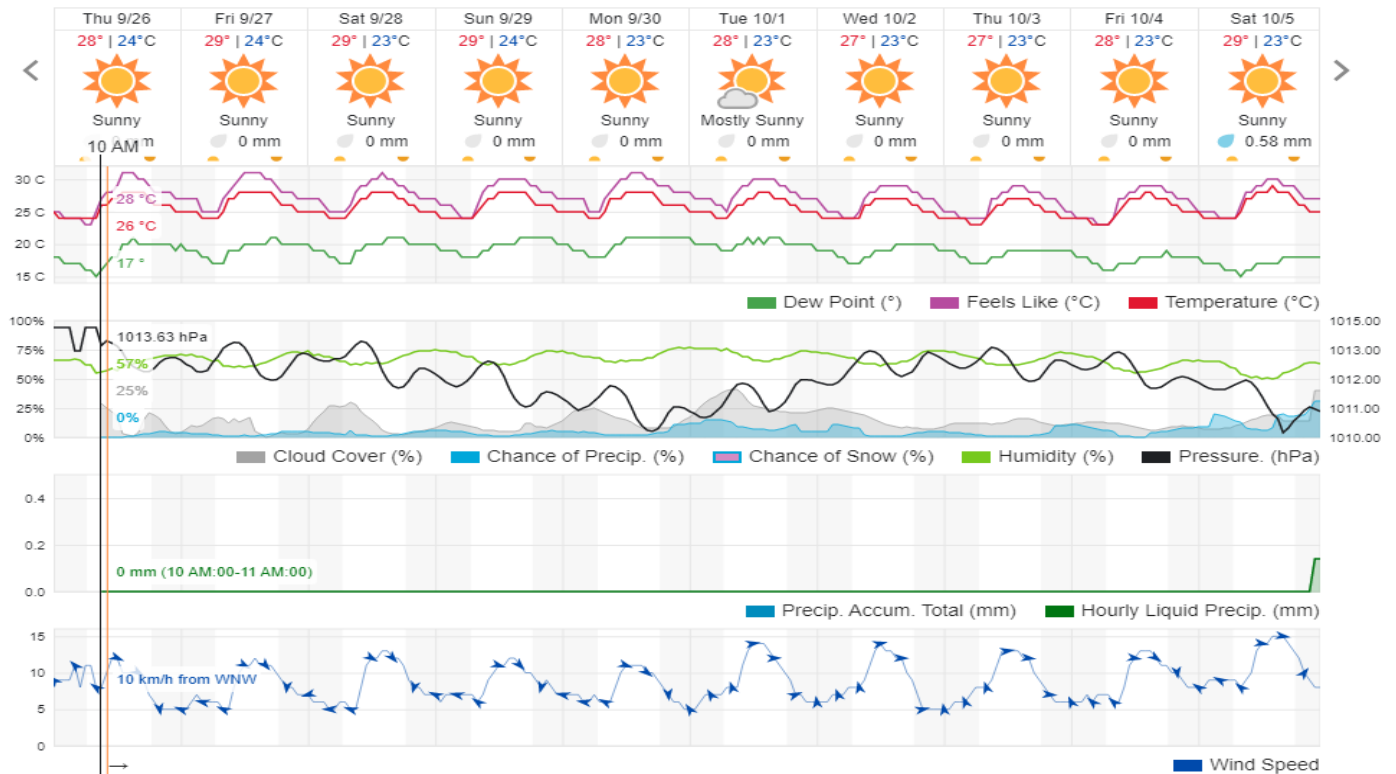

Beirut, Beirut Governorate, Lebanon

27° ACHRAFIEH, RIZK STATION | CHANGE

TODAY HOURLY 10-DAY CALENDAR HISTORY WUNDERMAP

Customize