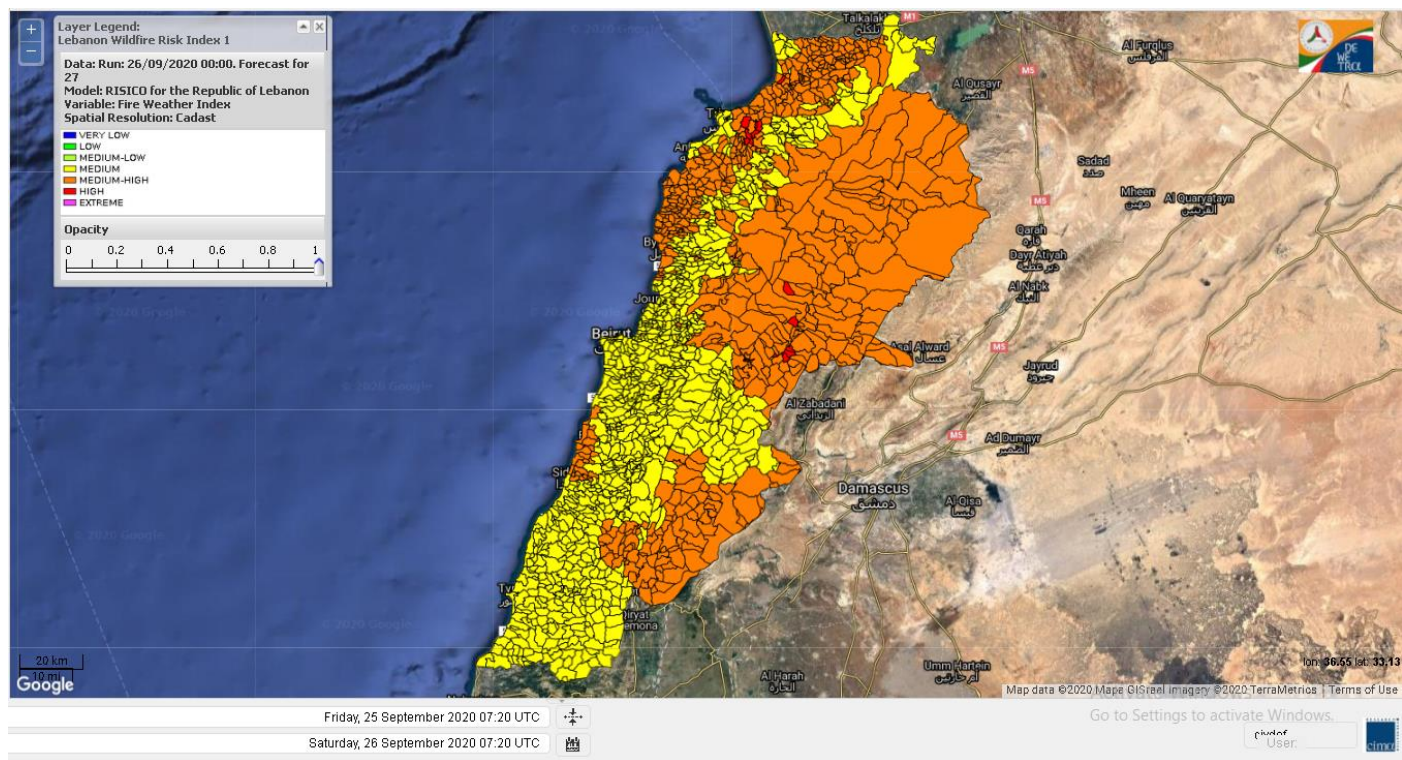

Lebanon for 27 September 2020