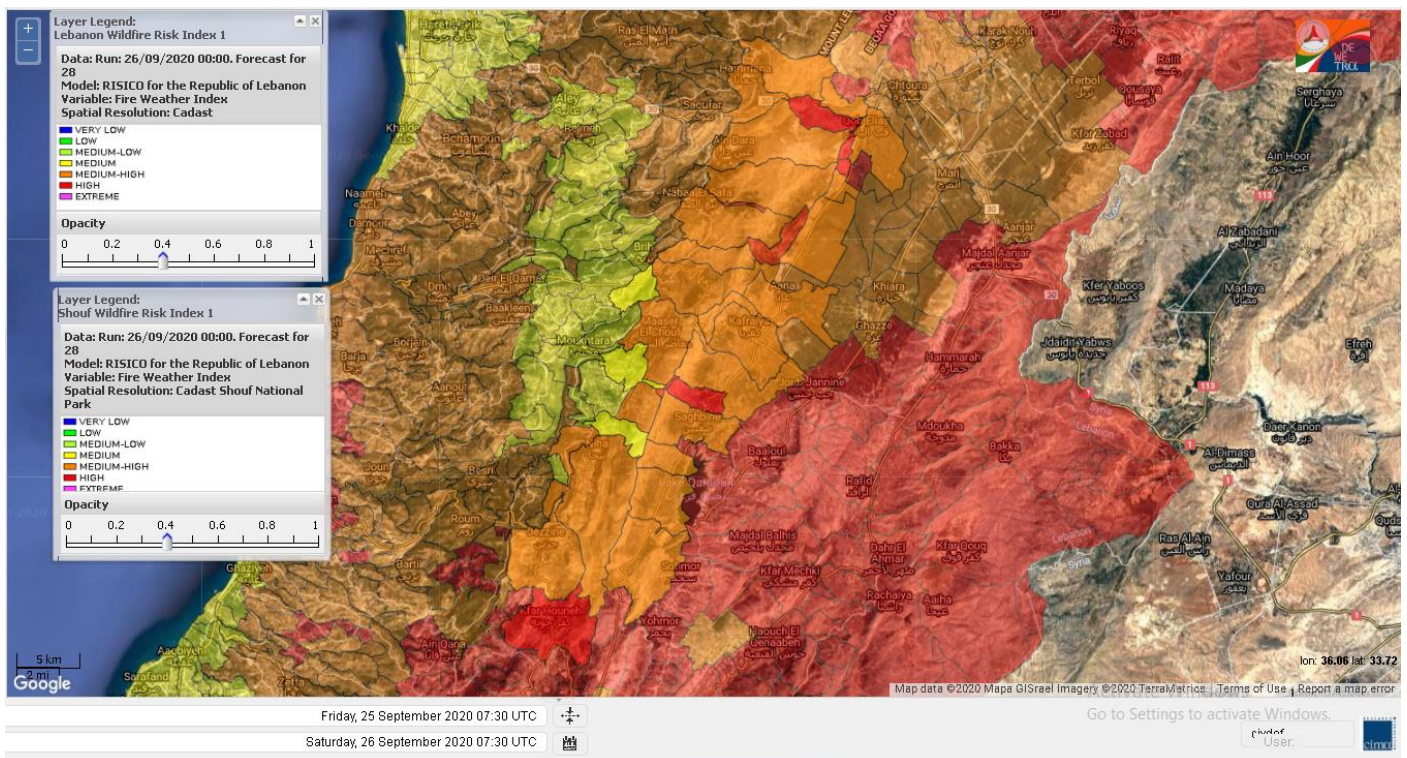

Shouf Biosphere Reserve Forecast for 28 September 2020