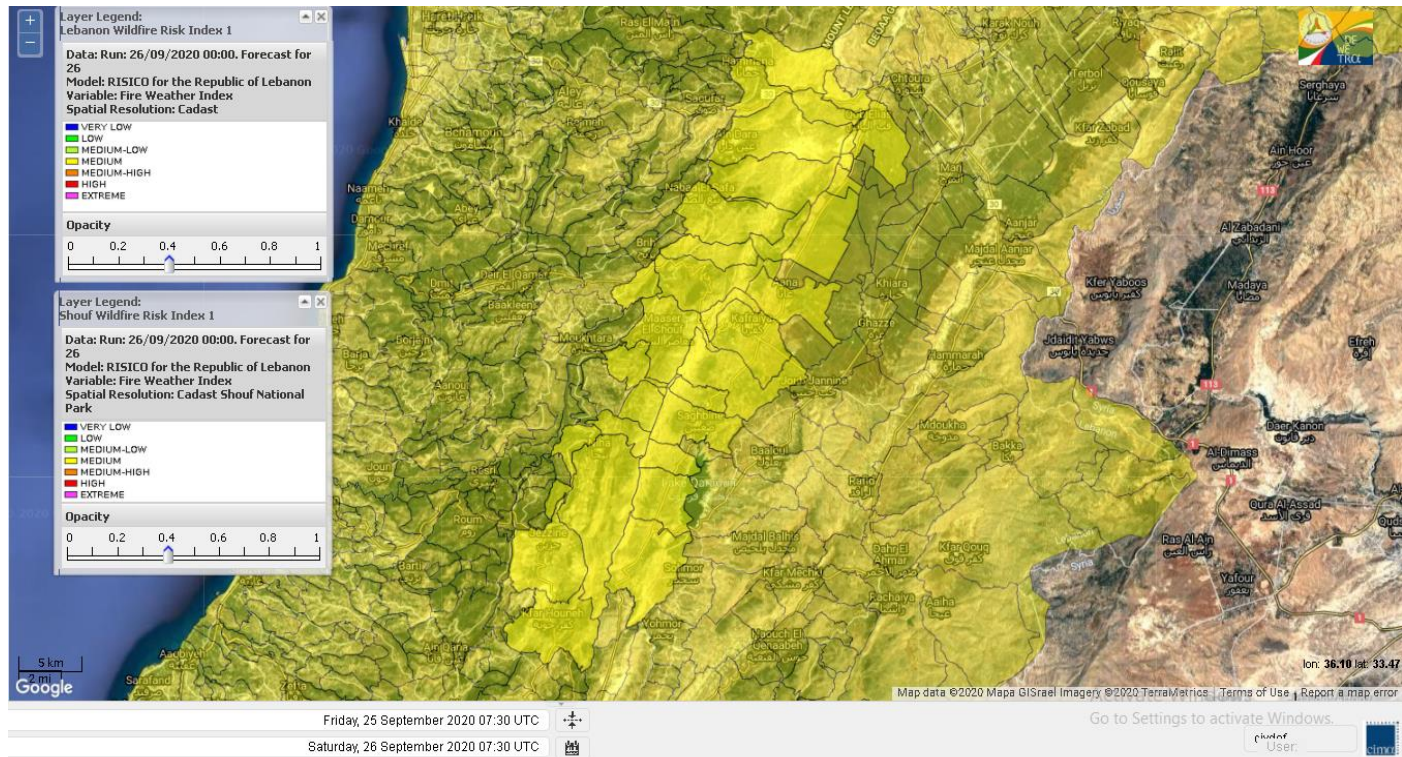

- VERY LOW
- LOW
- MEDIUM-LOW
- MEDIUM
- MEDIUM-HIGH
- HIGH
- EXTREME

Lebanon for 26 September 2020

Lebanon for 27 September 2020

Lebanon for 28 September 2020

Shouf Biosphere Reserve Forecast for 26 September 2020