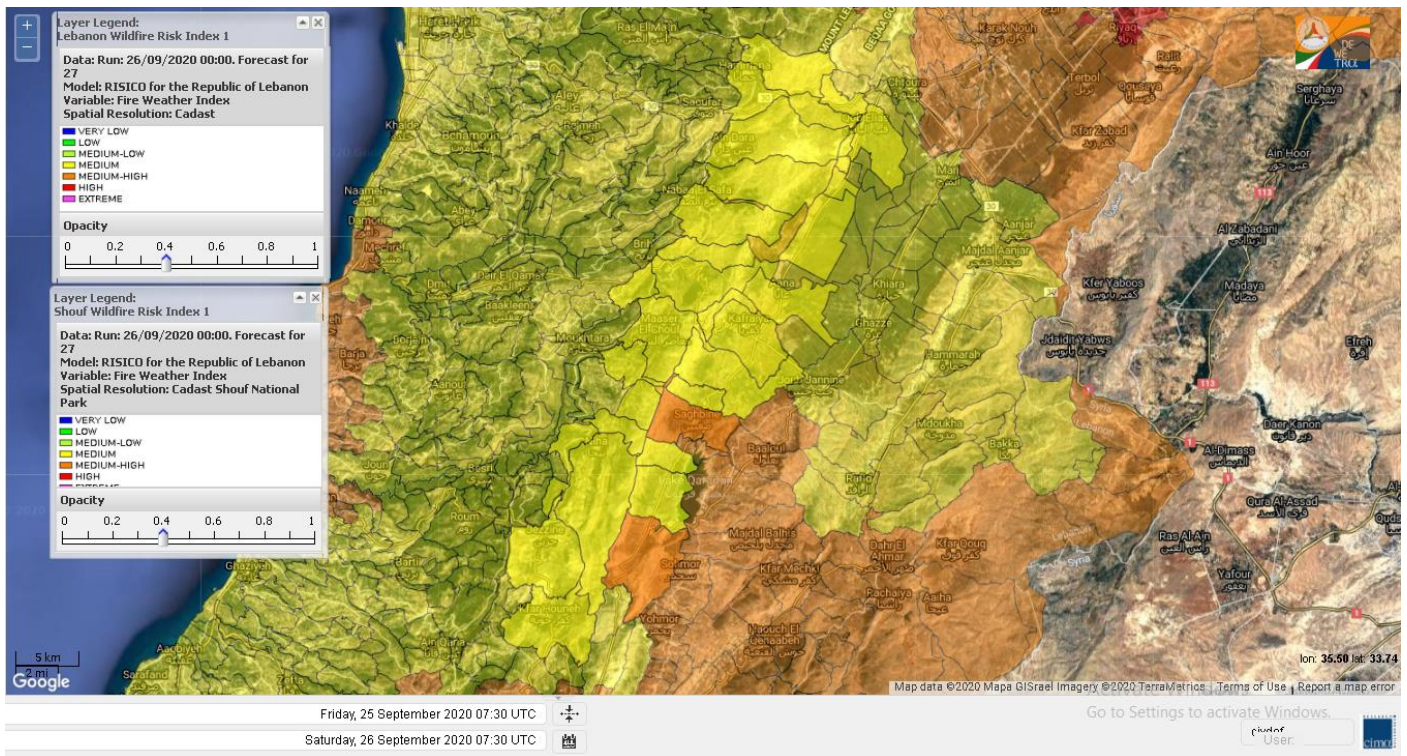

Shouf Biosphere Reserve Forecast for 27 September 2020