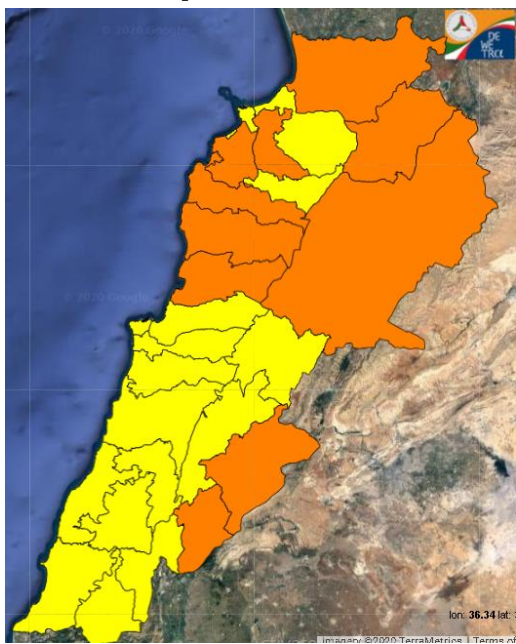

Beirut, 26 September 2020

FIRE RISK INDEX

25 September 2020

26 September 2020

27 September 2020

28 September 2020

Layer Legend:
Lebanon Wildfire Risk Index 1

Data: Run: 26/09/2020 00:00. Forecast for 26
Model: RISICO for the Republic of Lebanon
Variable: Fire Weather Index
Spatial Resolution: Caza