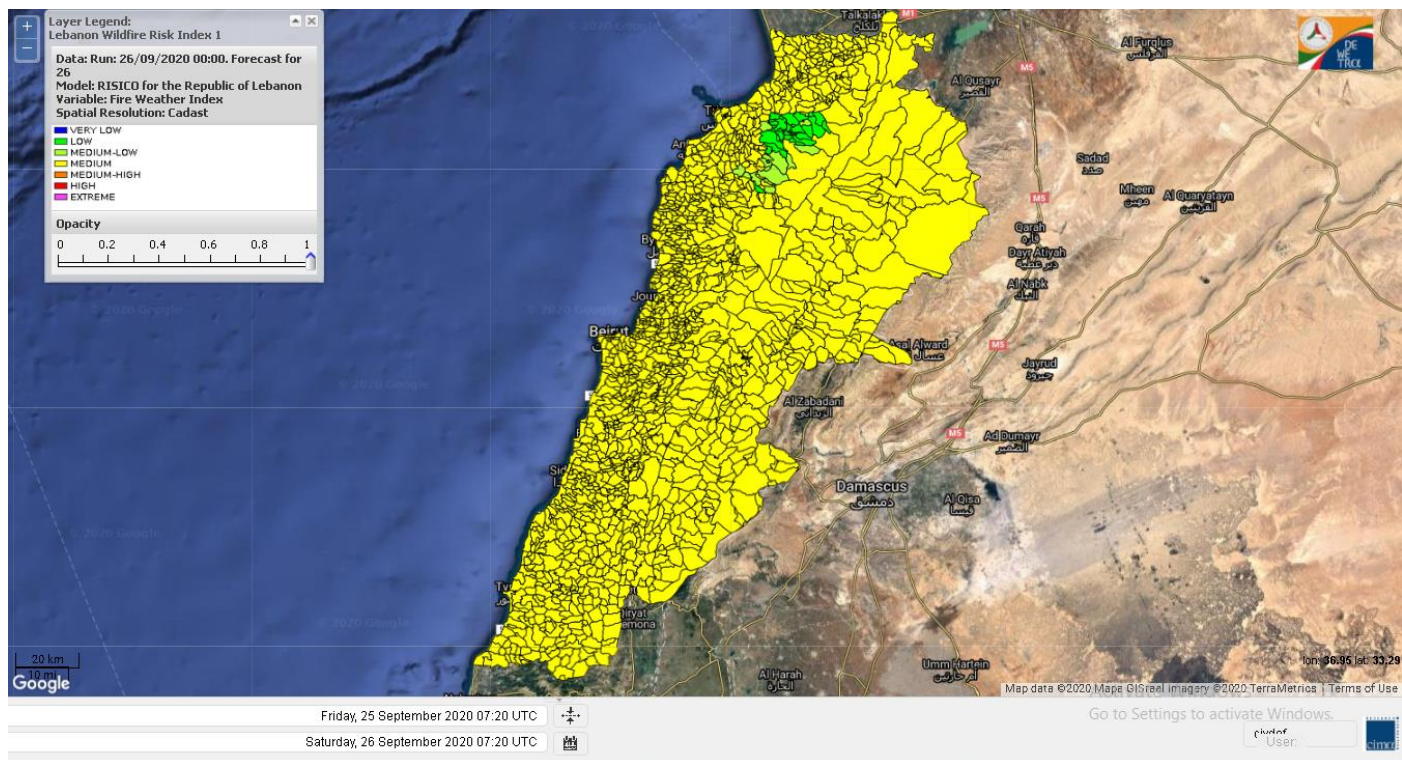

Lebanon for 26 September 2020