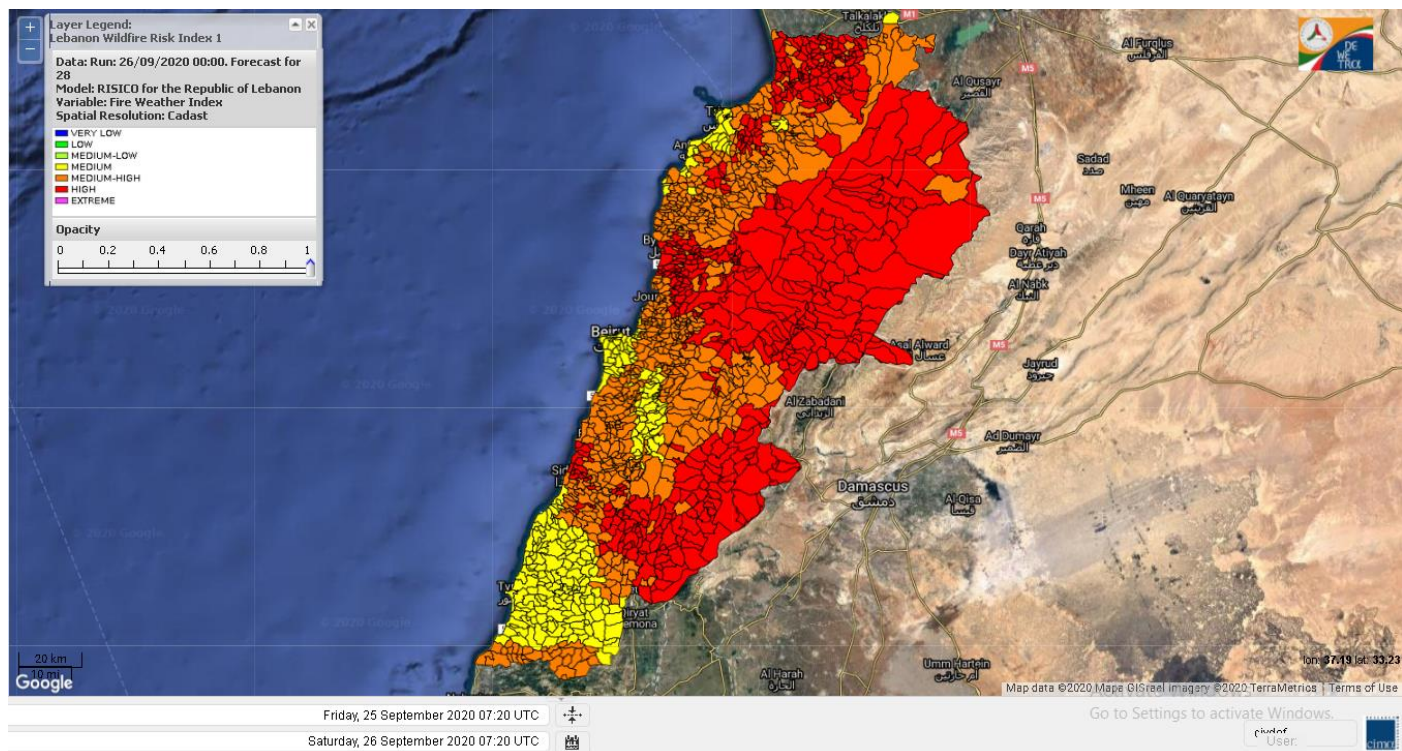

- VERY LOW
- LOW
- MEDIUM-LOW
- MEDIUM
- MEDIUM-HIGH
- HIGH
- EXTREME

Lebanon for 26 September 2020

Lebanon for 27 September 2020

Lebanon for 28 September 2020

Shouf Biosphere Reserve Forecast for 26 September 2020