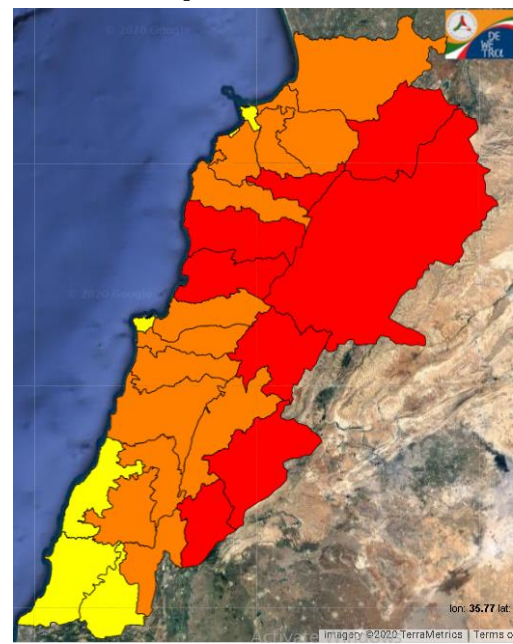

Beirut, 26 September 2020

FIRE RISK INDEX

25 September 2020

26 September 2020

27 September 2020

28 September 2020

Layer Legend:
Lebanon Wildfire Risk Index 1

Data: Run: 26/09/2020 00:00. Forecast for 26
Model: RISICO for the Republic of Lebanon
Variable: Fire Weather Index
Spatial Resolution: Caza