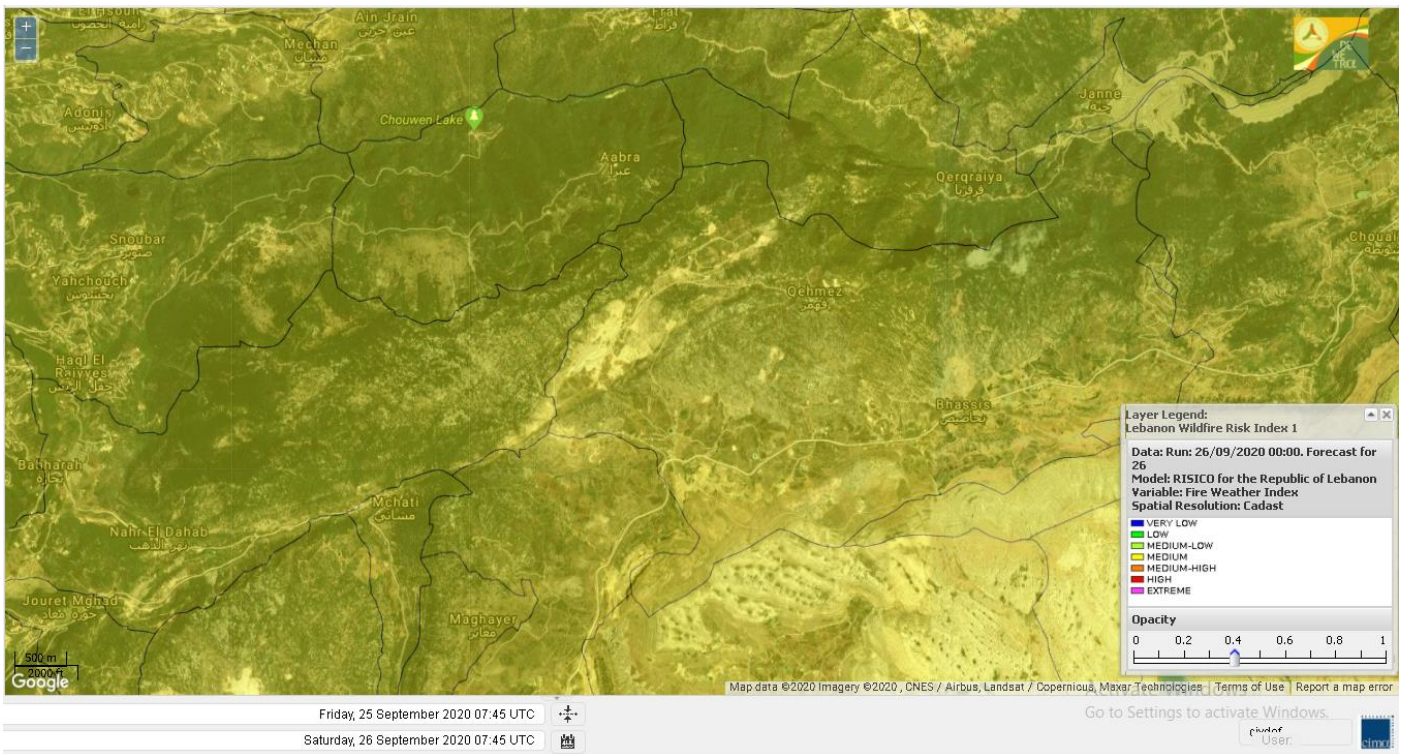

Jabal Moussa Reserve Forecast for 26 September 2020