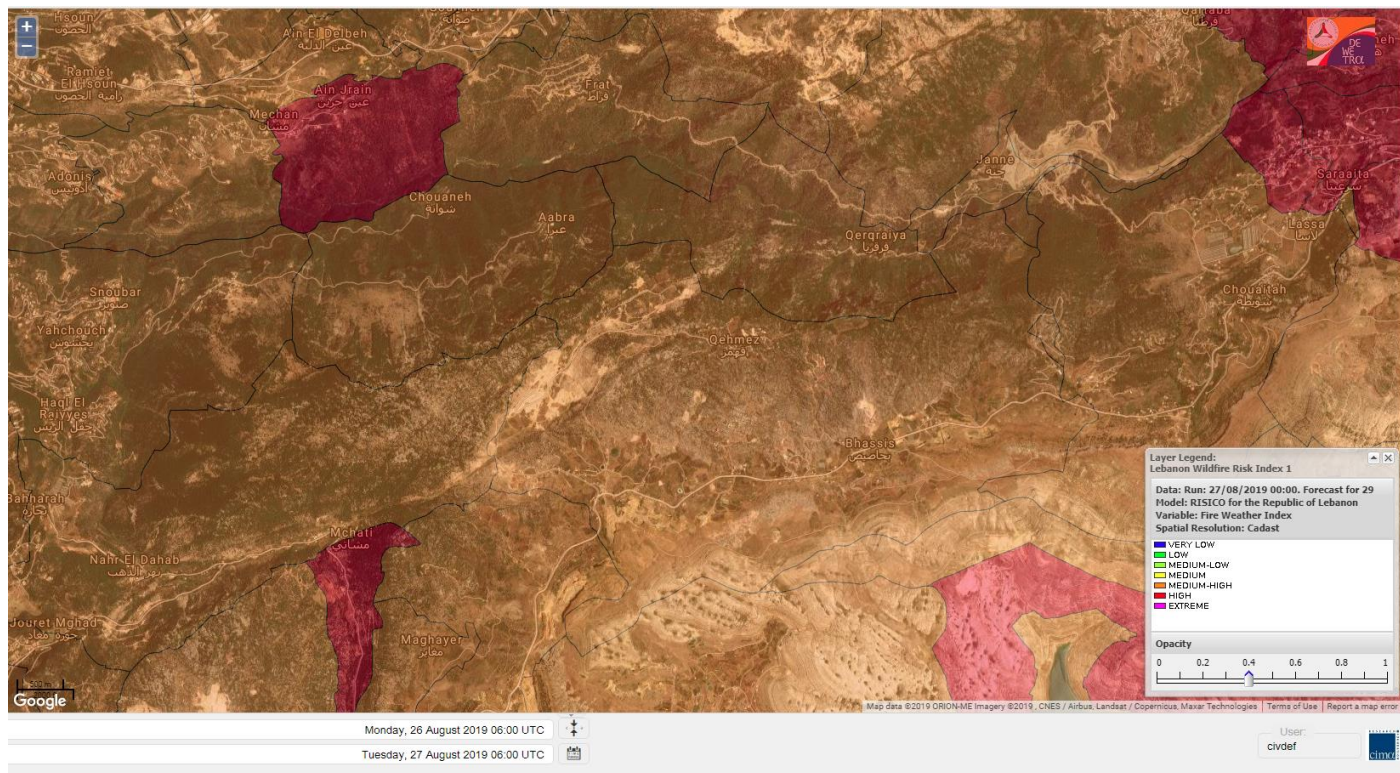

Shouf Biosphere Reserve Forecast for 29 Aug 2019

Jabal Moussa Reserve Forecast for 27 Aug 2019

Jabal Moussa Reserve Forecast for 28 Aug 2019

Jabal Moussa Reserve Forecast for 29 Aug 2019

Beirut, Lebanon

30° ACHRAFIEH, RIZK STATION | CHANGE