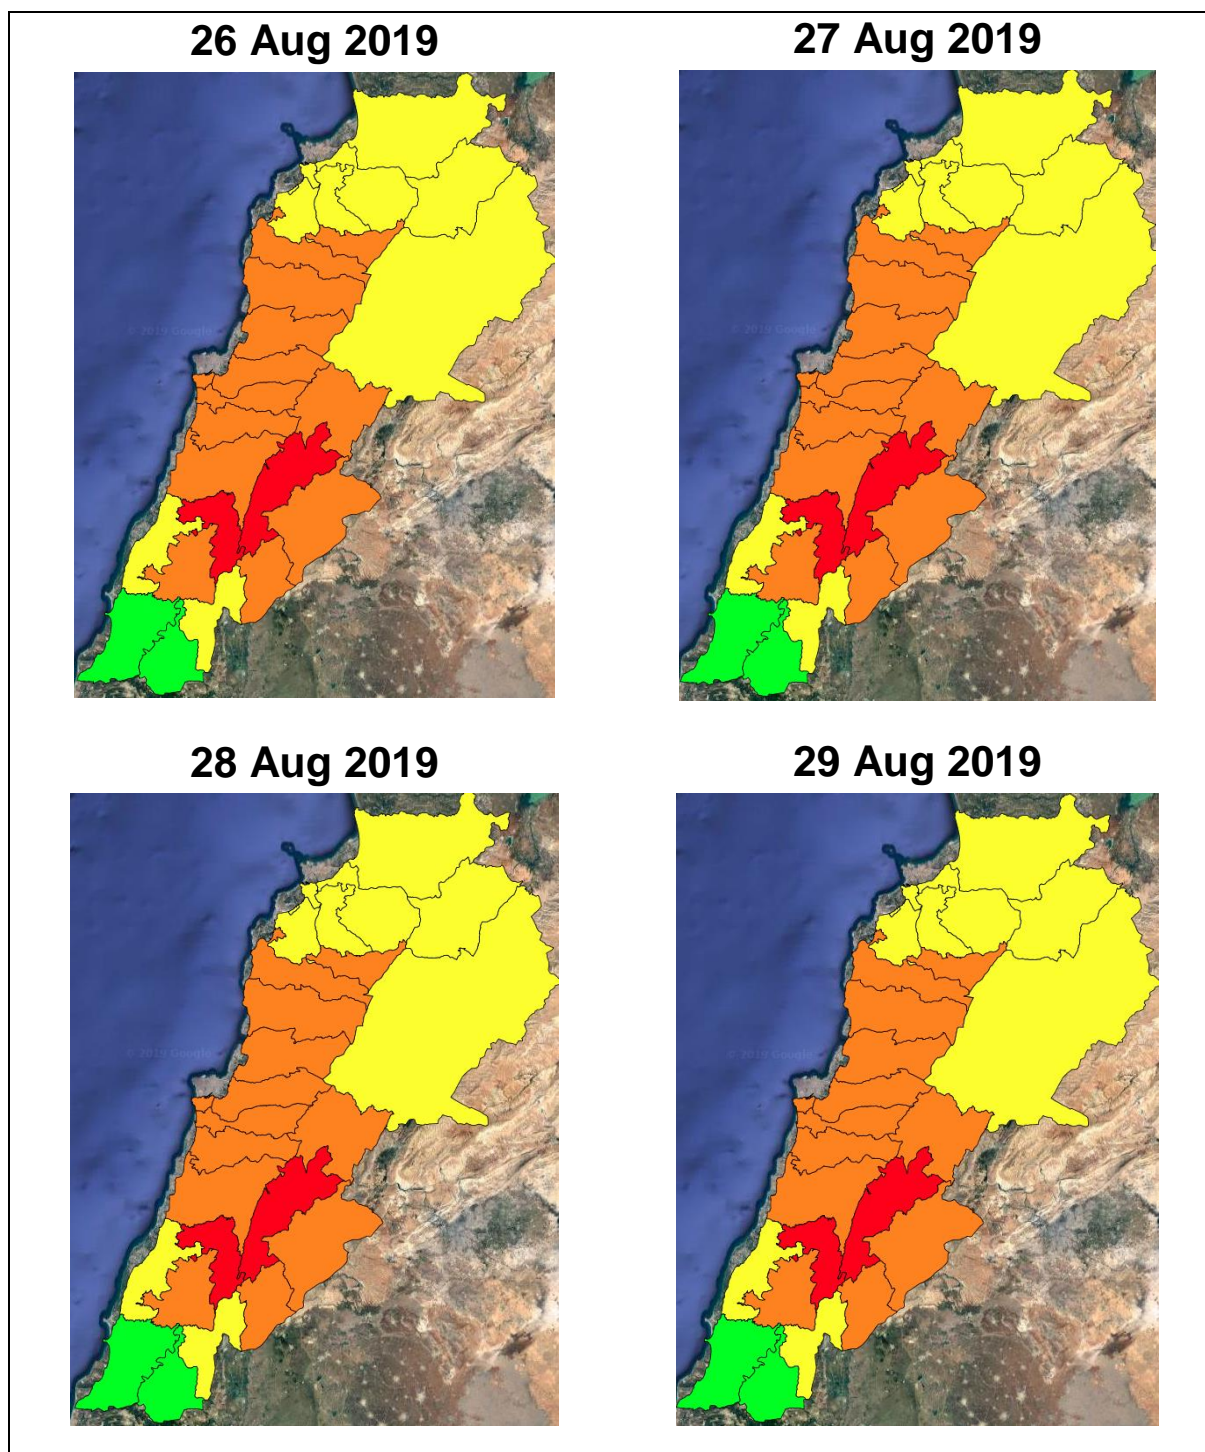

FIRE RISK INDEX

Layer Legend:
Lebanon Wildfire Risk Index 1

Data: Run: 27/08/2019 00:00. Forecast for 27
Model: RISICO for the Republic of Lebanon
Variable: Fire Weather Index
Spatial Resolution: Caza

- VERY LOW
- LOW
- MEDIUM-LOW
- MEDIUM
- MEDIUM-HIGH
- HIGH
- EXTREME