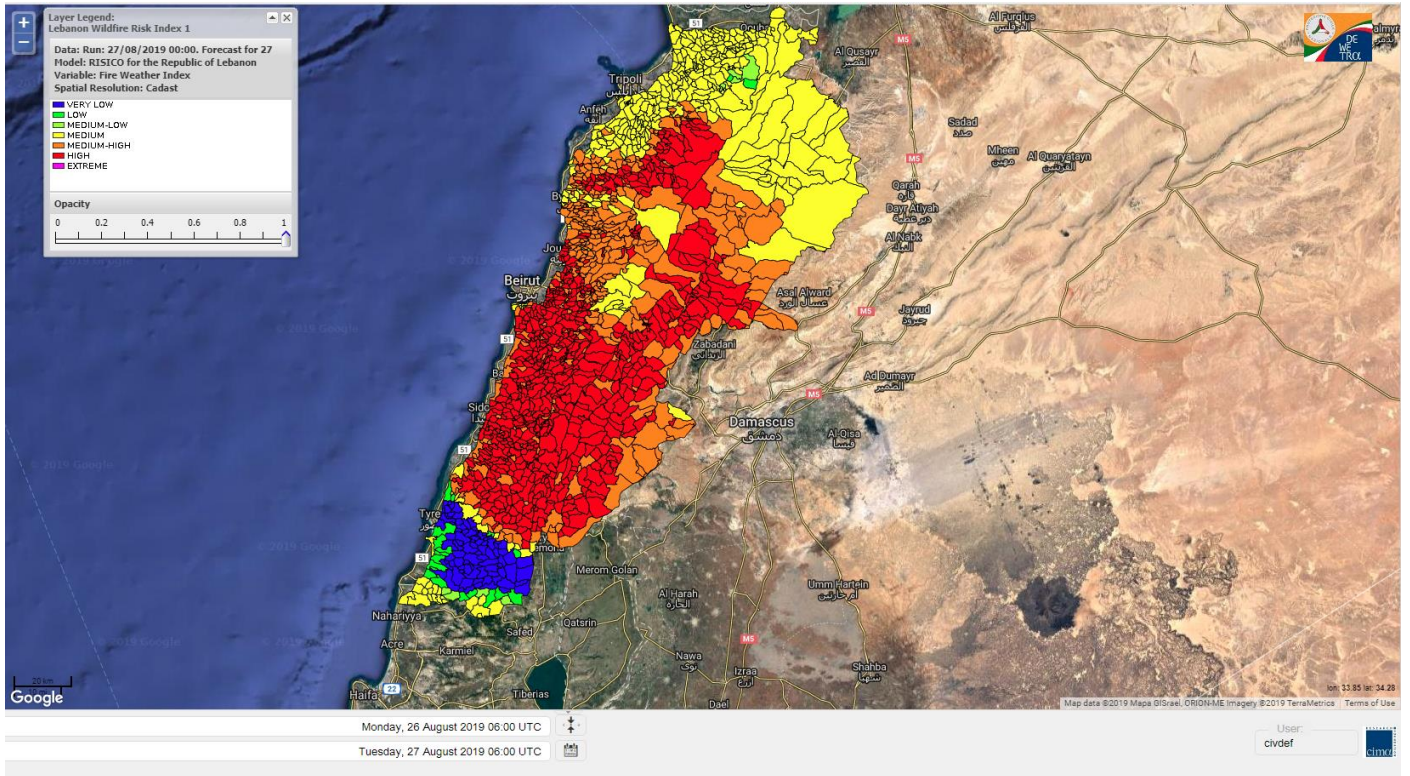

Lebanon for 27 Aug 2019