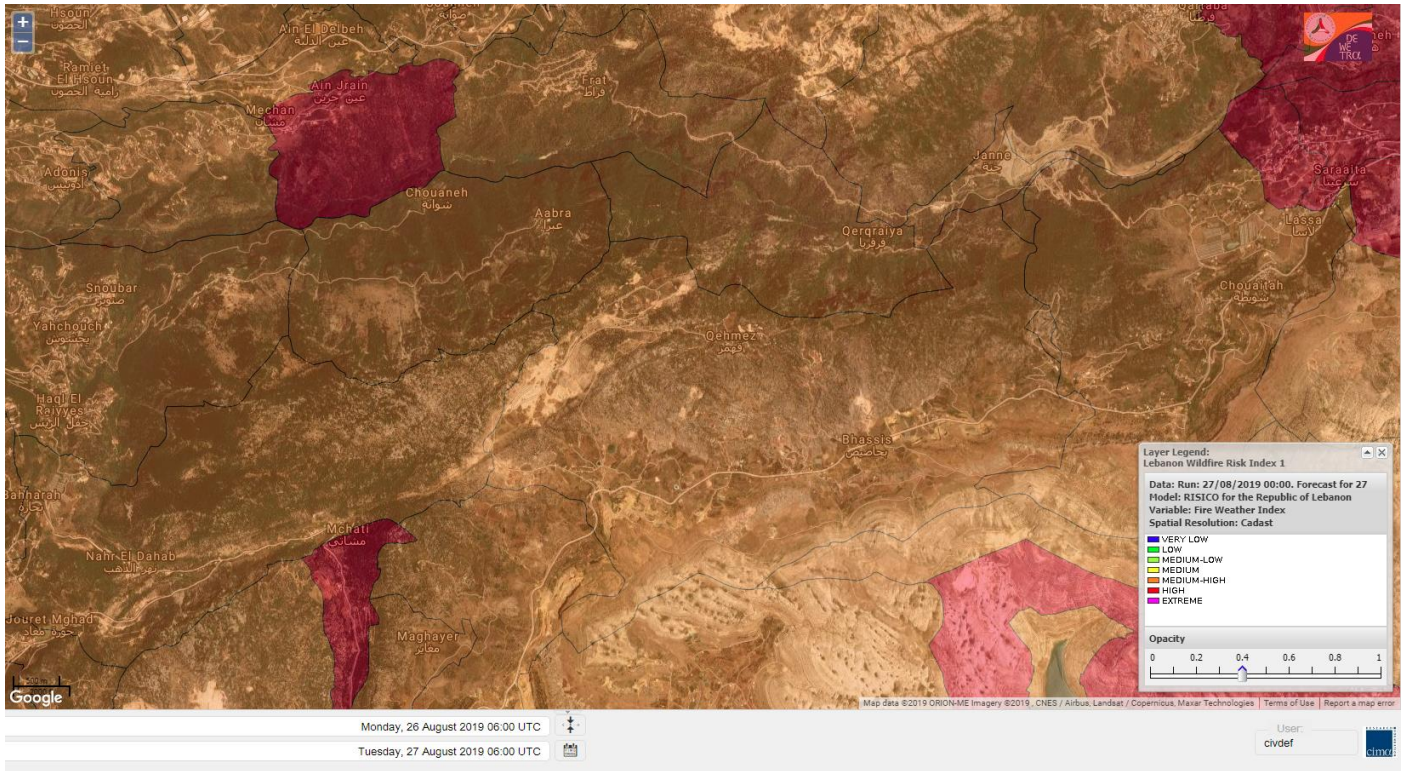

Jabal Moussa Reserve Forecast for 27 Aug 2019