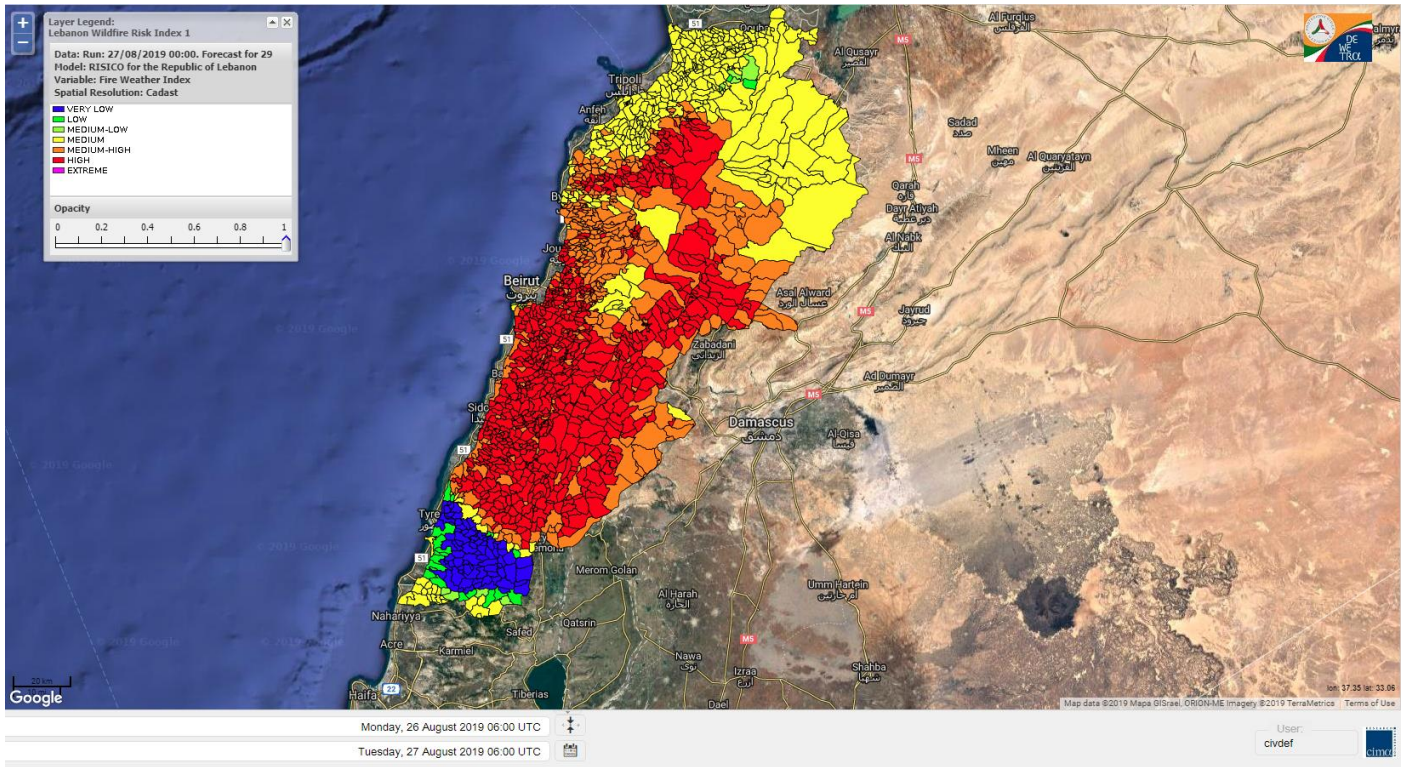

- VERY LOW
- LOW
- MEDIUM-LOW
- MEDIUM
- MEDIUM-HIGH
- HIGH
- EXTREME

Lebanon for 27 Aug 2019

Lebanon for 28 Aug 2019

Lebanon for 29 Aug 2019

Shouf Biosphere Reserve Forecast for 27 Aug 2019

Shouf Biosphere Reserve Forecast for 28 Aug 2019