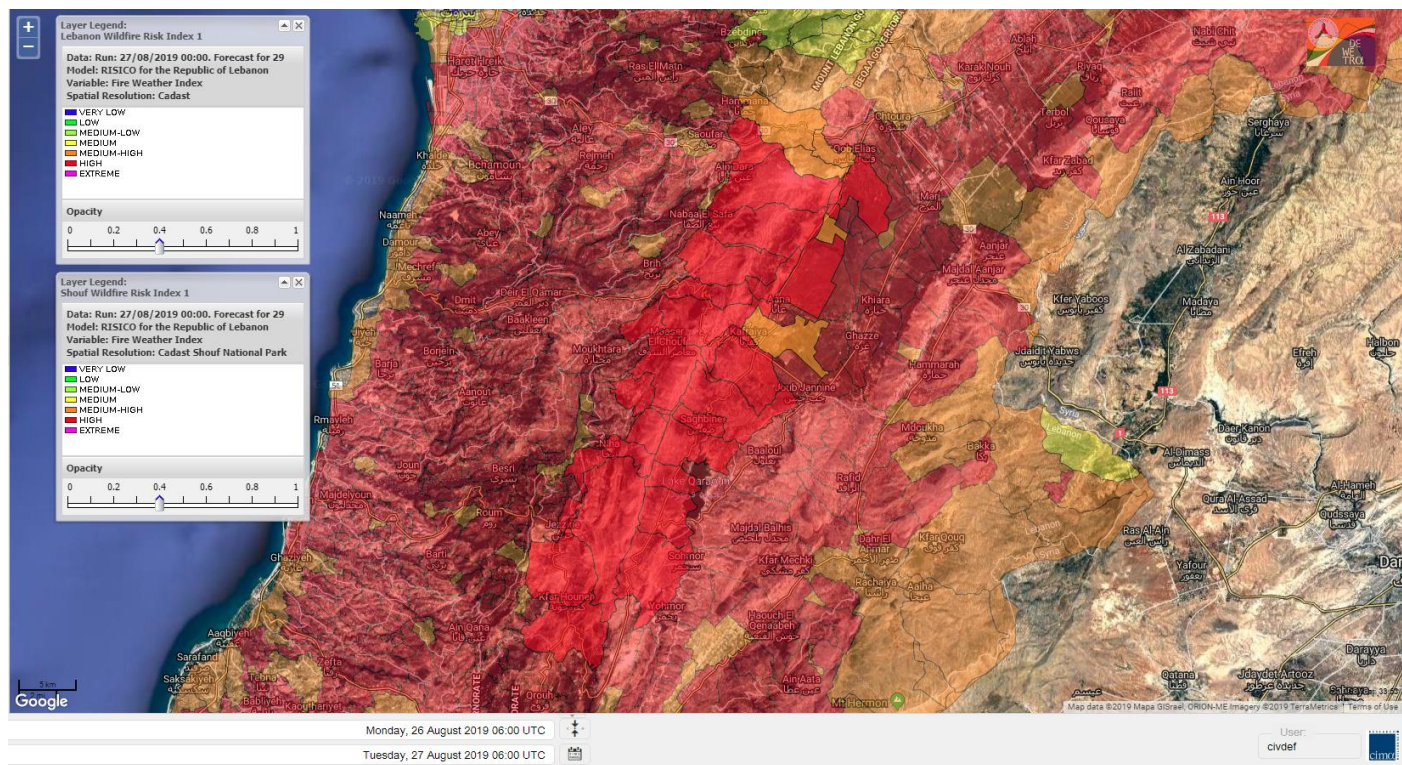

Shouf Biosphere Reserve Forecast for 29 Aug 2019