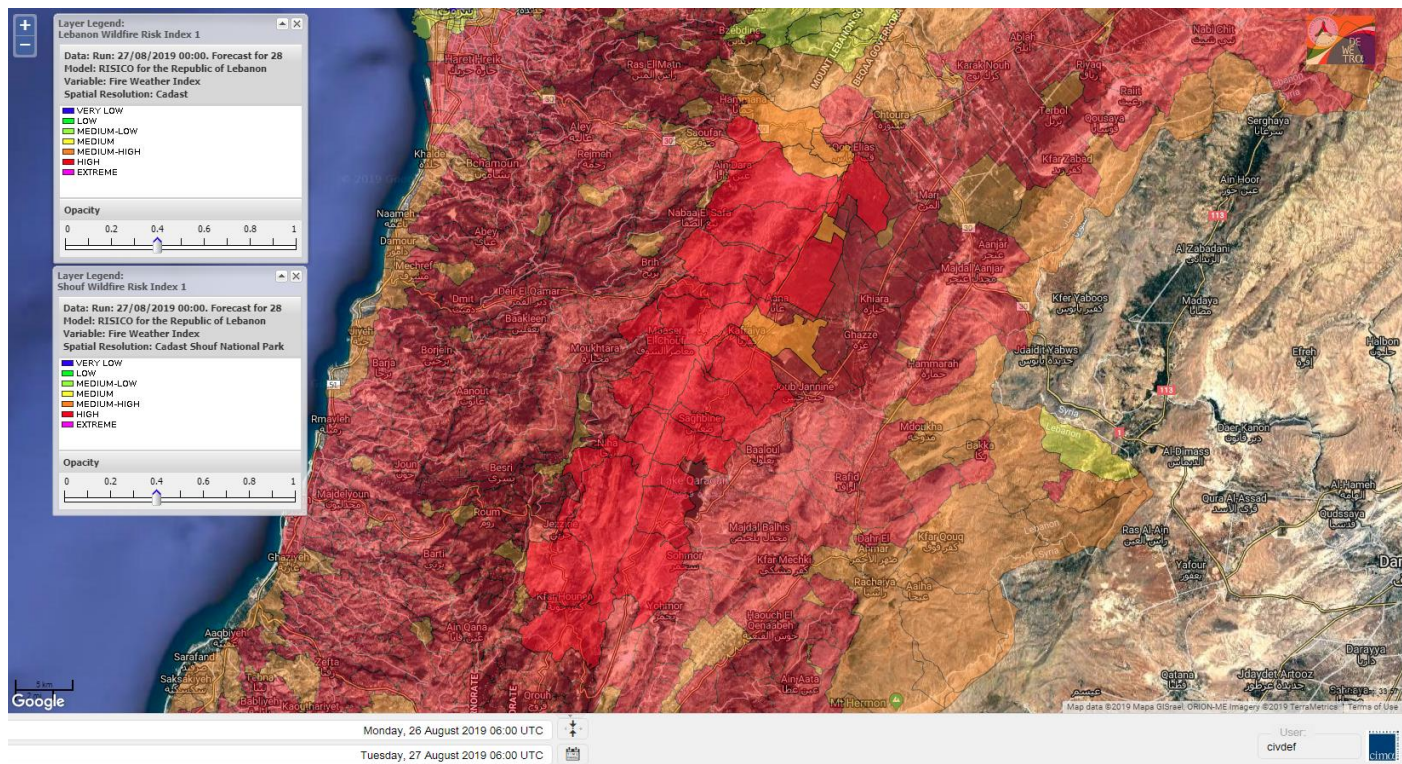

- VERY LOW
- LOW
- MEDIUM-LOW
- MEDIUM
- MEDIUM-HIGH
- HIGH
- EXTREME

Lebanon for 27 Aug 2019

Lebanon for 28 Aug 2019

Lebanon for 29 Aug 2019

Shouf Biosphere Reserve Forecast for 27 Aug 2019

Shouf Biosphere Reserve Forecast for 28 Aug 2019