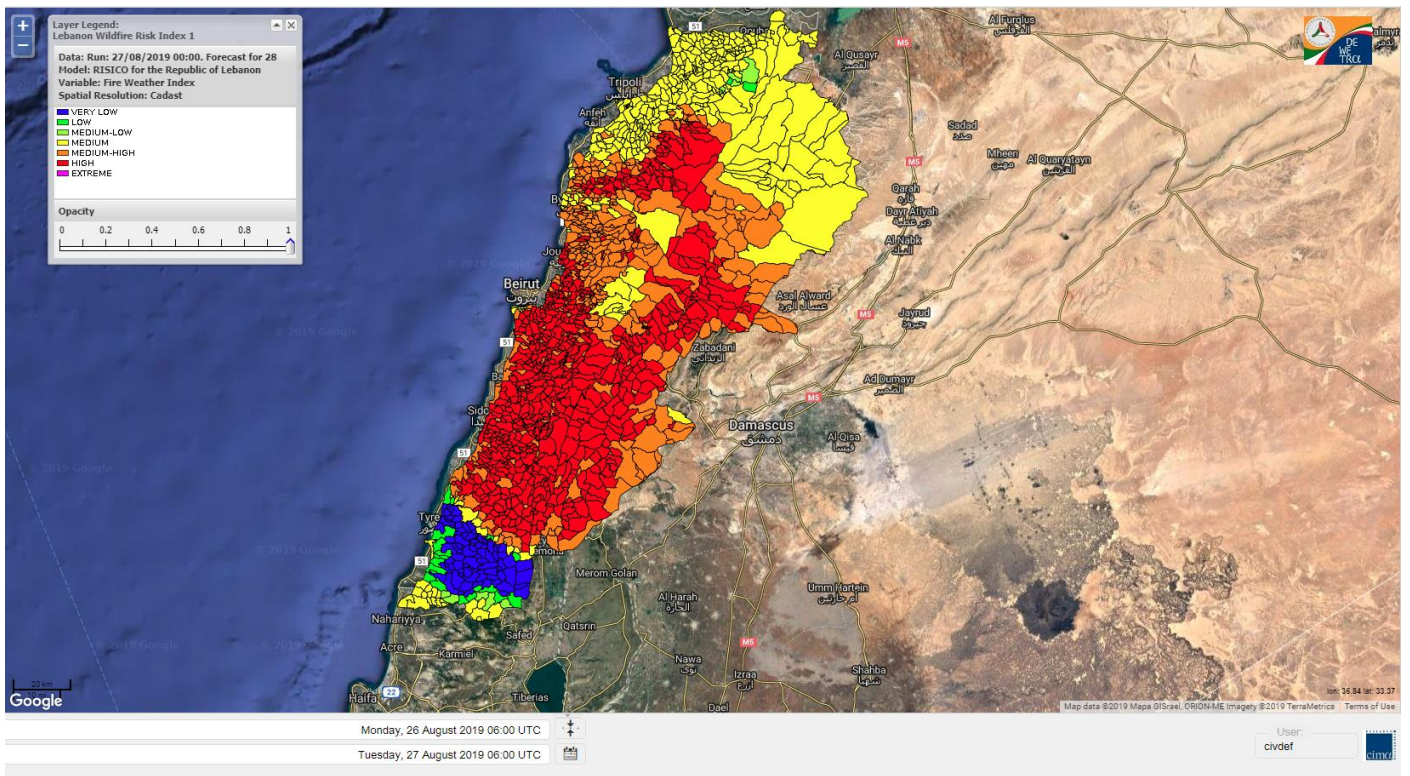

Lebanon for 28 Aug 2019