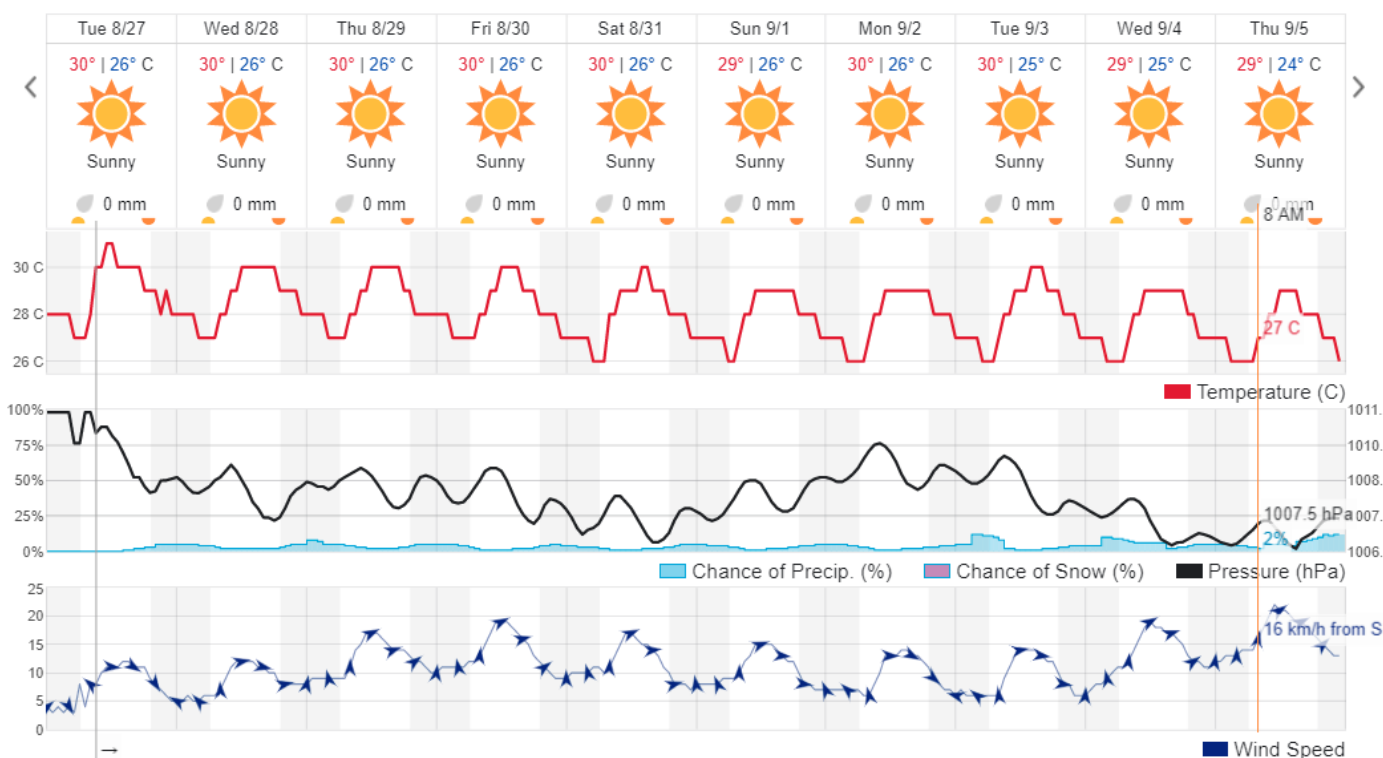

Beirut, Lebanon

30° ACHRAFIEH, RIZK STATION | CHANGE

TODAY

HOURLY

10-DAY

CALENDAR

HISTORY

WUNDERMAP

Customize