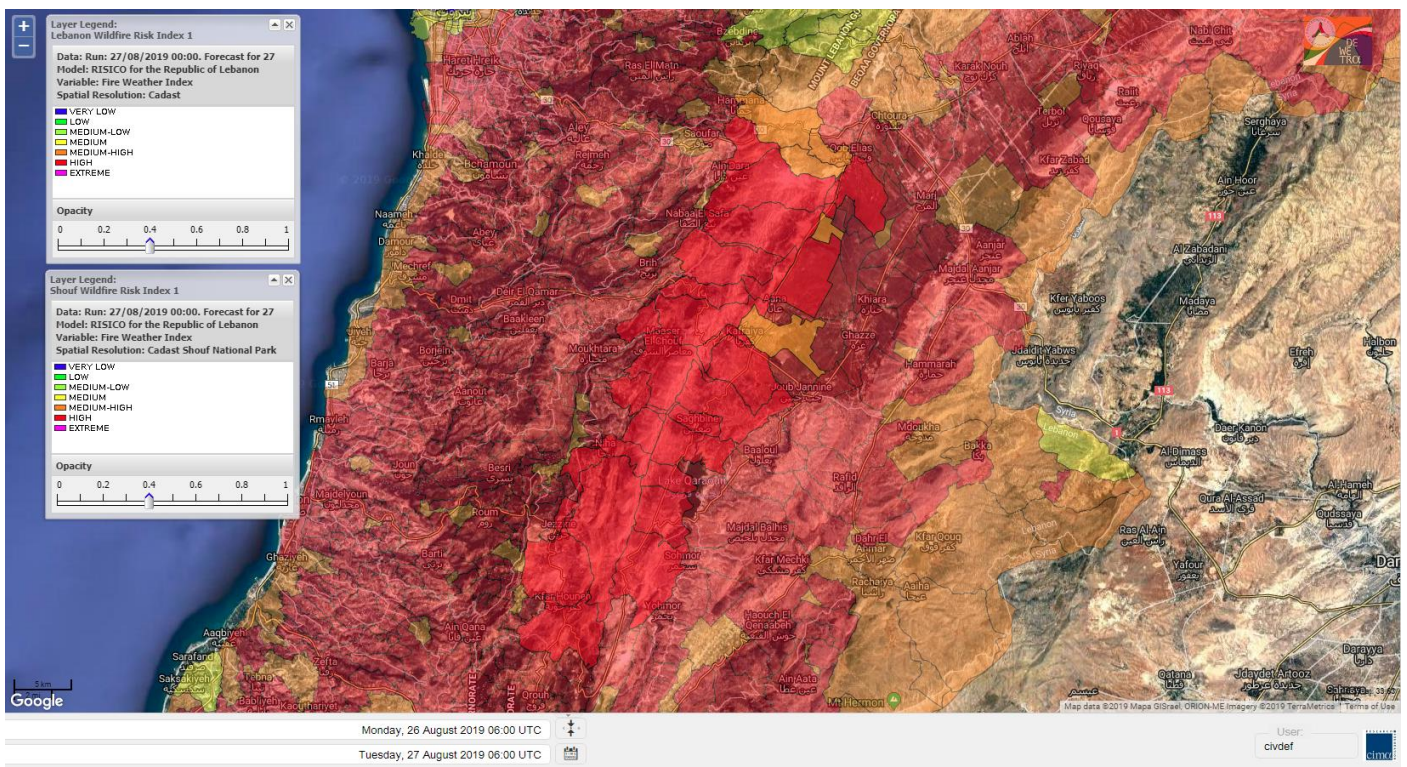

- VERY LOW
- LOW
- MEDIUM-LOW
- MEDIUM
- MEDIUM-HIGH
- HIGH
- EXTREME

Lebanon for 27 Aug 2019

Lebanon for 28 Aug 2019

Lebanon for 29 Aug 2019

Shouf Biosphere Reserve Forecast for 27 Aug 2019

Shouf Biosphere Reserve Forecast for 28 Aug 2019