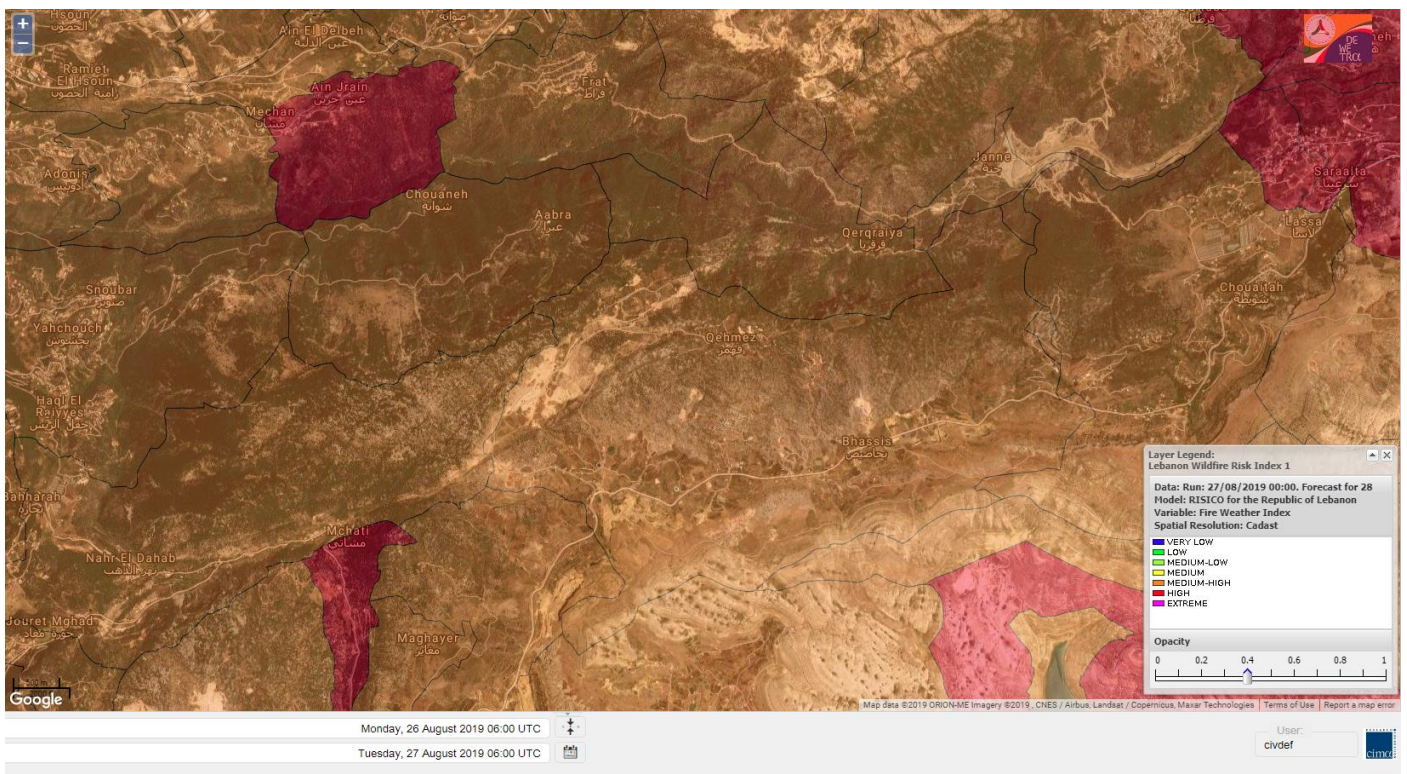

Jabal Moussa Reserve Forecast for 28 Aug 2019