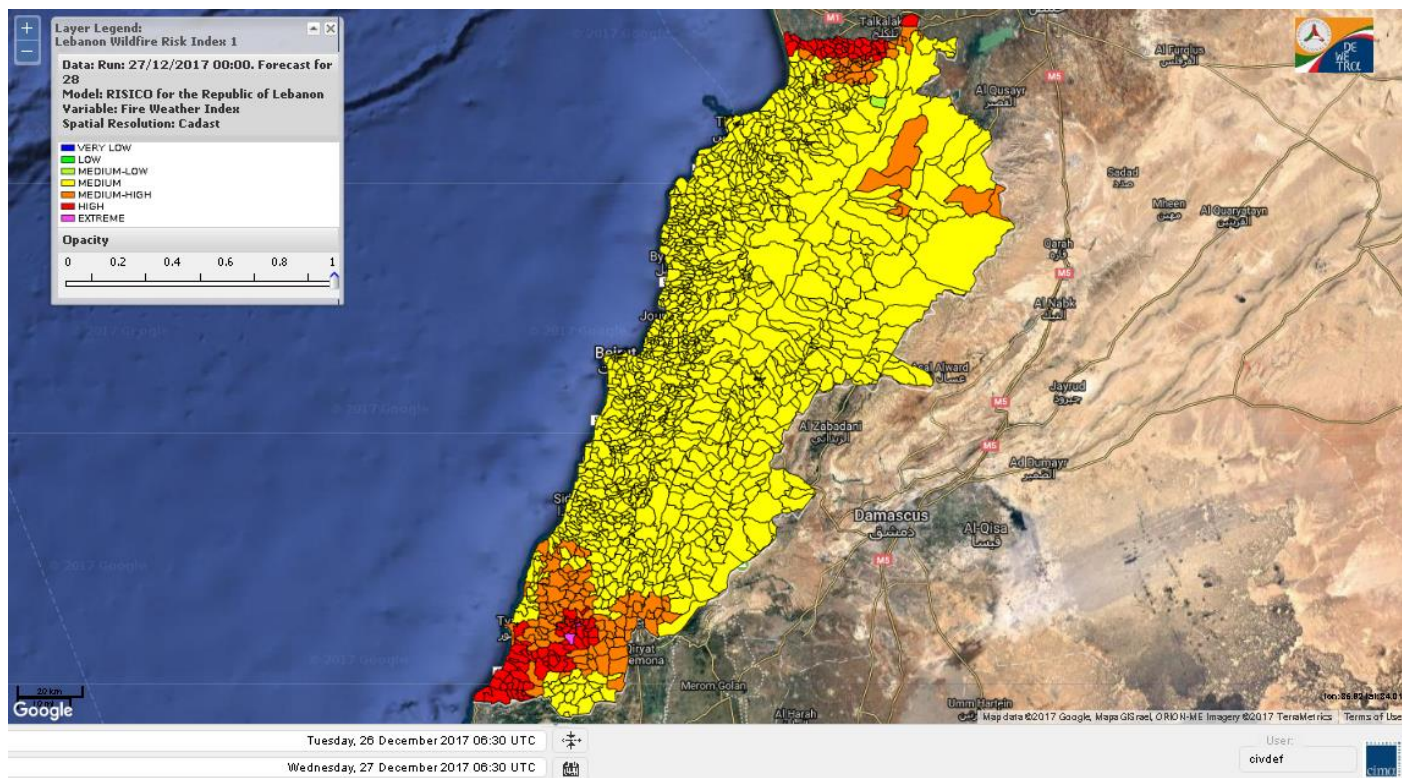

Lebanon for 28 Dec 2017