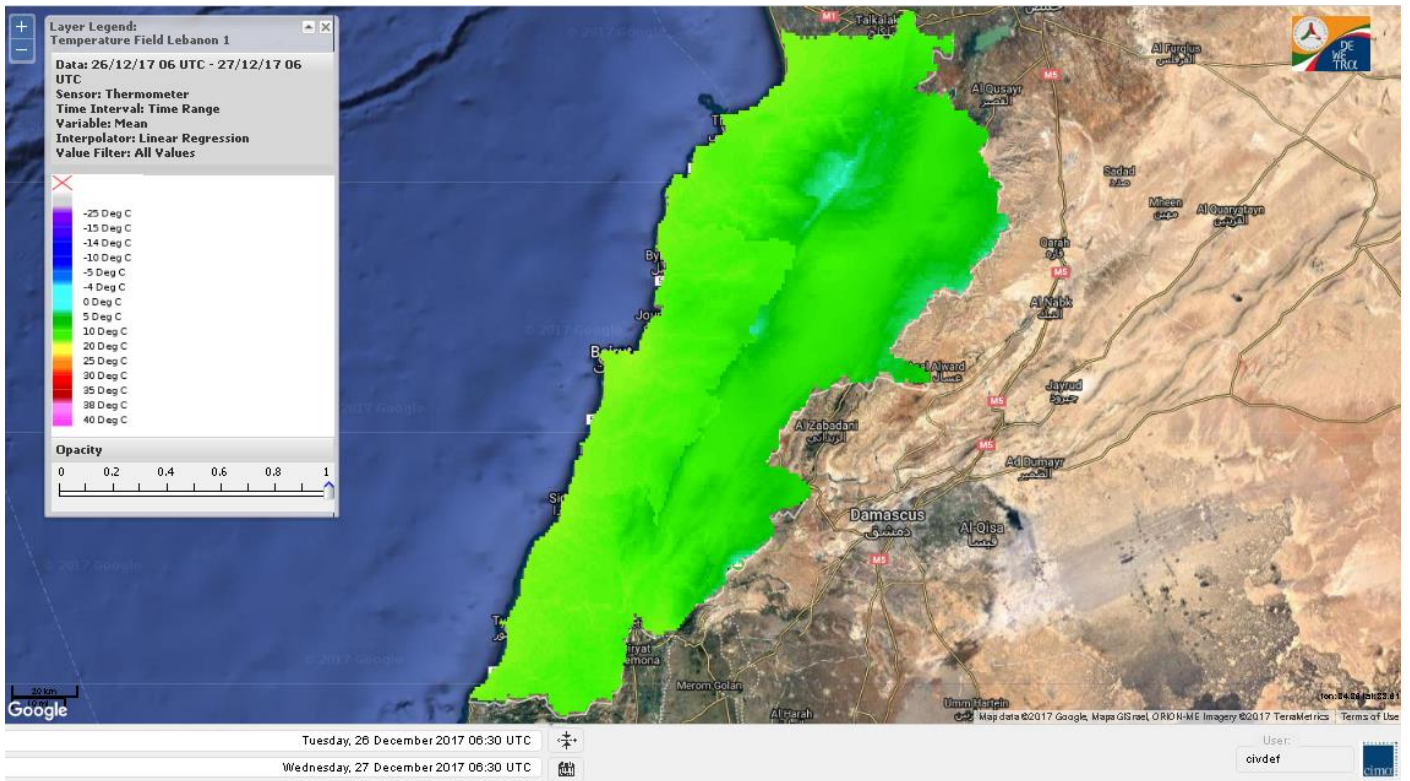

Lebanon temperature for Lebanon for 27 Dec 2017