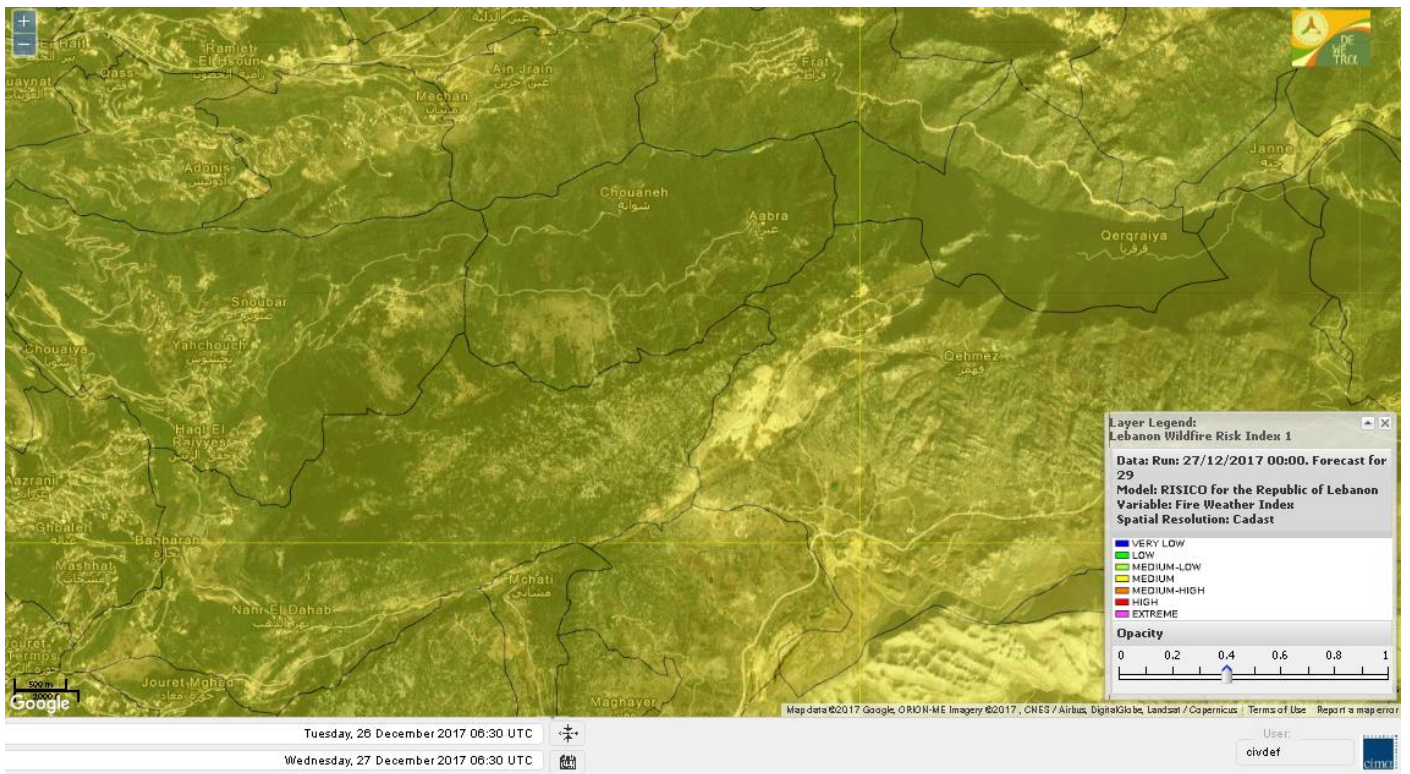

Jabal Moussa Reserve Forecast for 29 Dec 2017