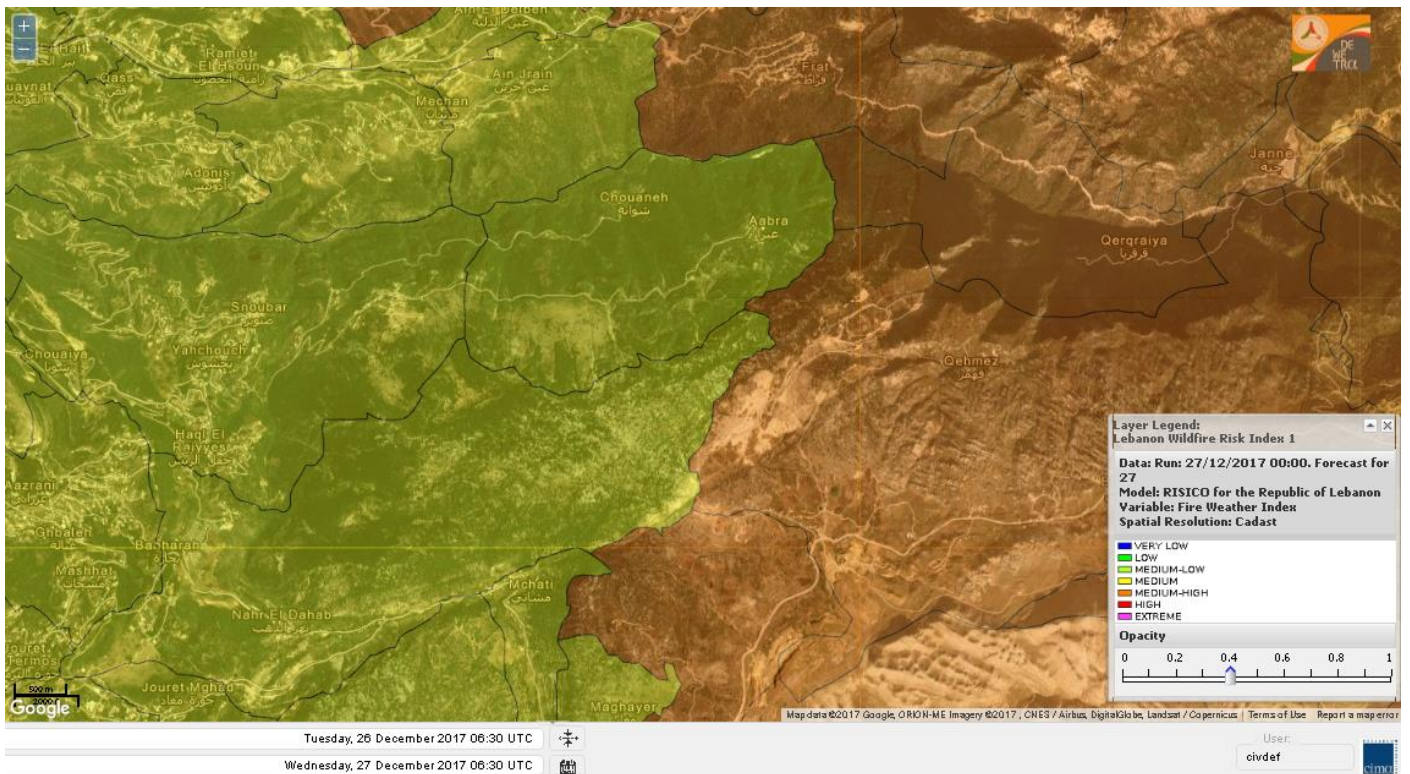

Lebanon for 29 Dec 2017

Shouf Biosphere Reserve Forecast for 27 Dec 2017

Shouf Biosphere Reserve Forecast for 28 Dec 2017

Shouf Biosphere Reserve Forecast for 29 Dec 2017

Jabal Moussa Reserve Forecast for 27 Dec 2017