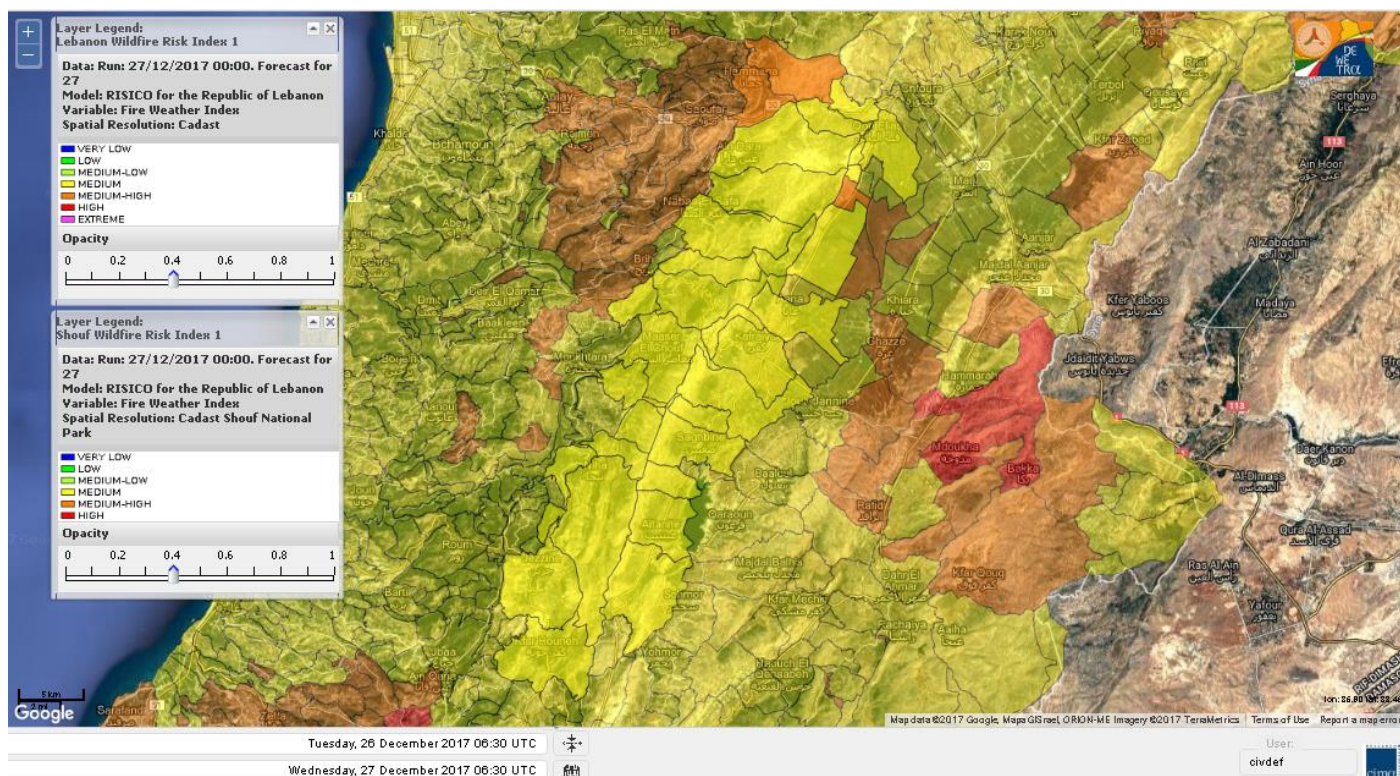

Shouf Biosphere Reserve Forecast for 27 Dec 2017