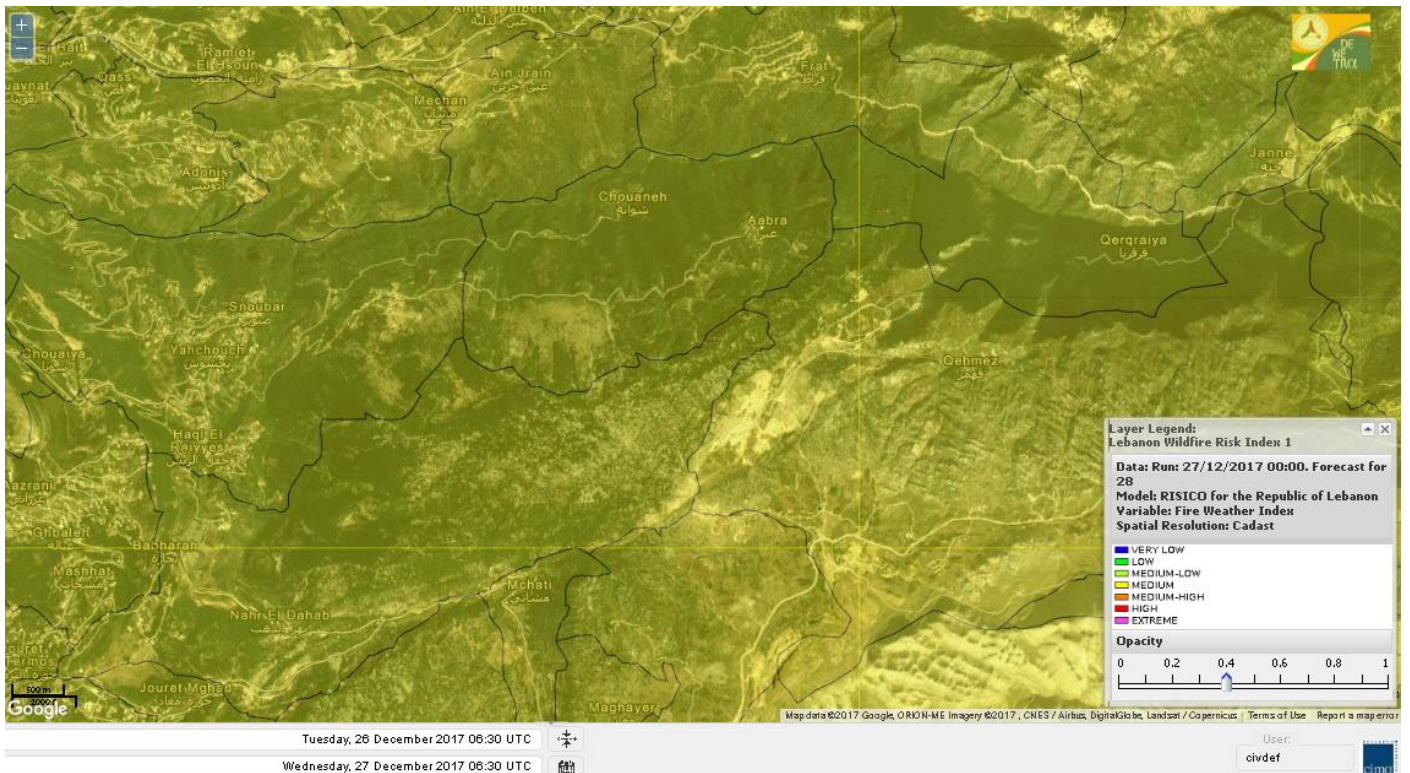

Jabal Moussa Reserve Forecast for 28 Dec 2017