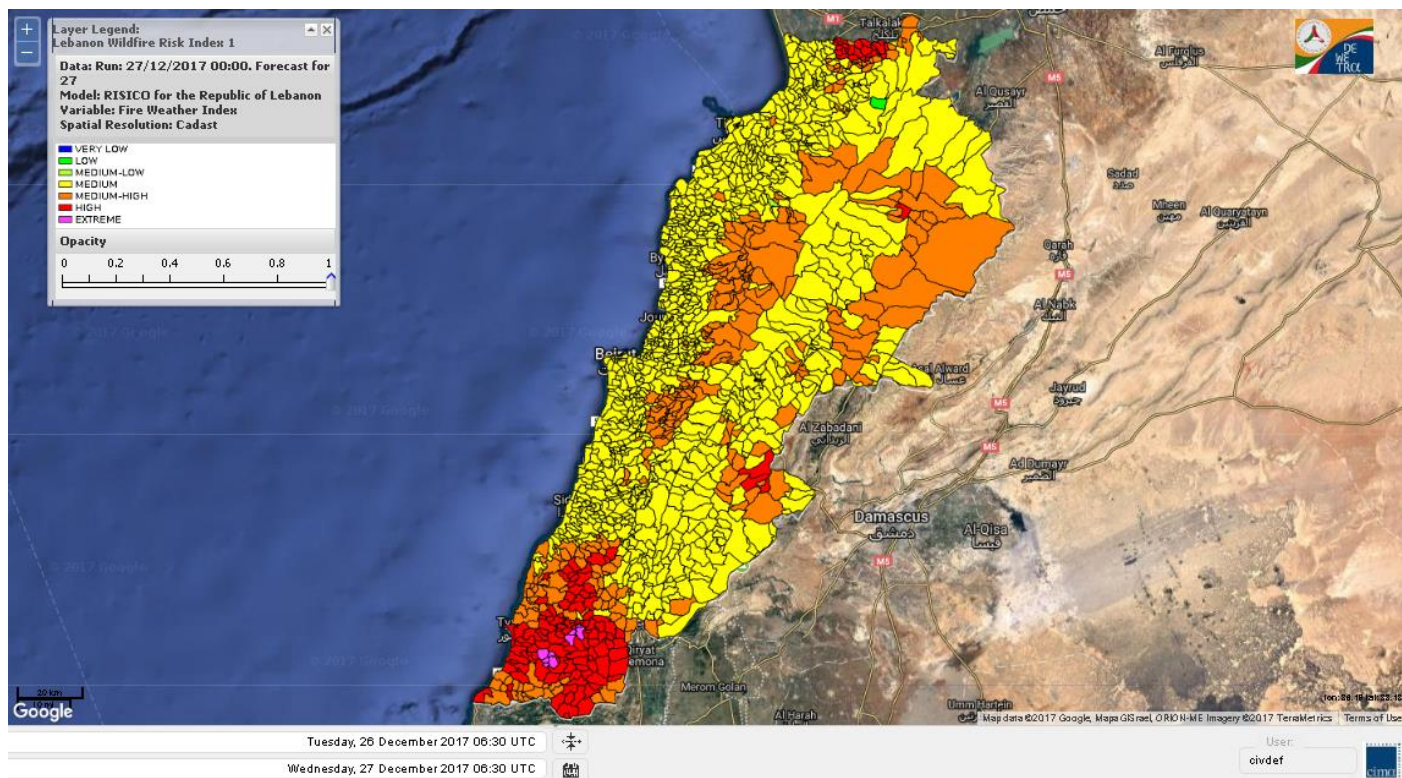

Lebanon for 27 Dec 2017