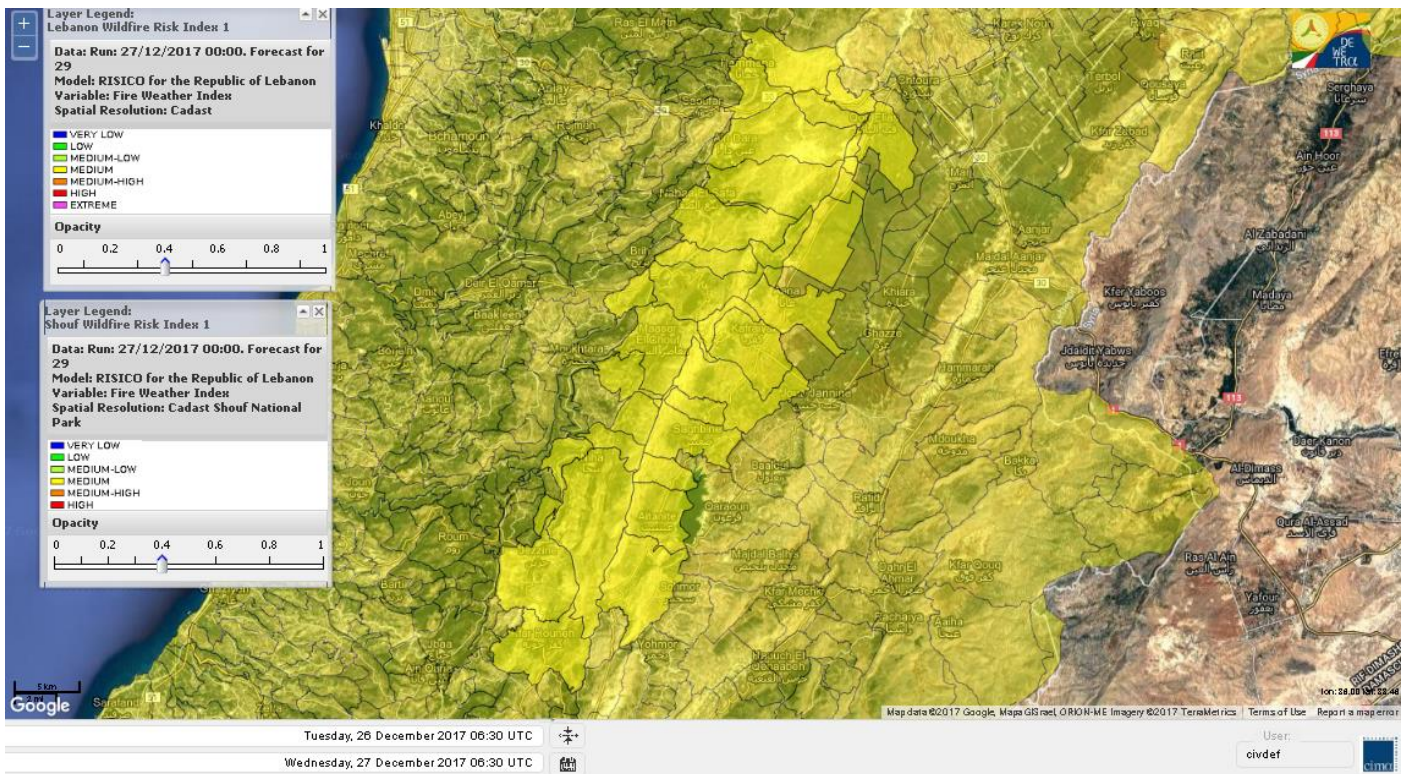

Lebanon for 29 Dec 2017

Shouf Biosphere Reserve Forecast for 27 Dec 2017

Shouf Biosphere Reserve Forecast for 28 Dec 2017

Shouf Biosphere Reserve Forecast for 29 Dec 2017

Jabal Moussa Reserve Forecast for 27 Dec 2017