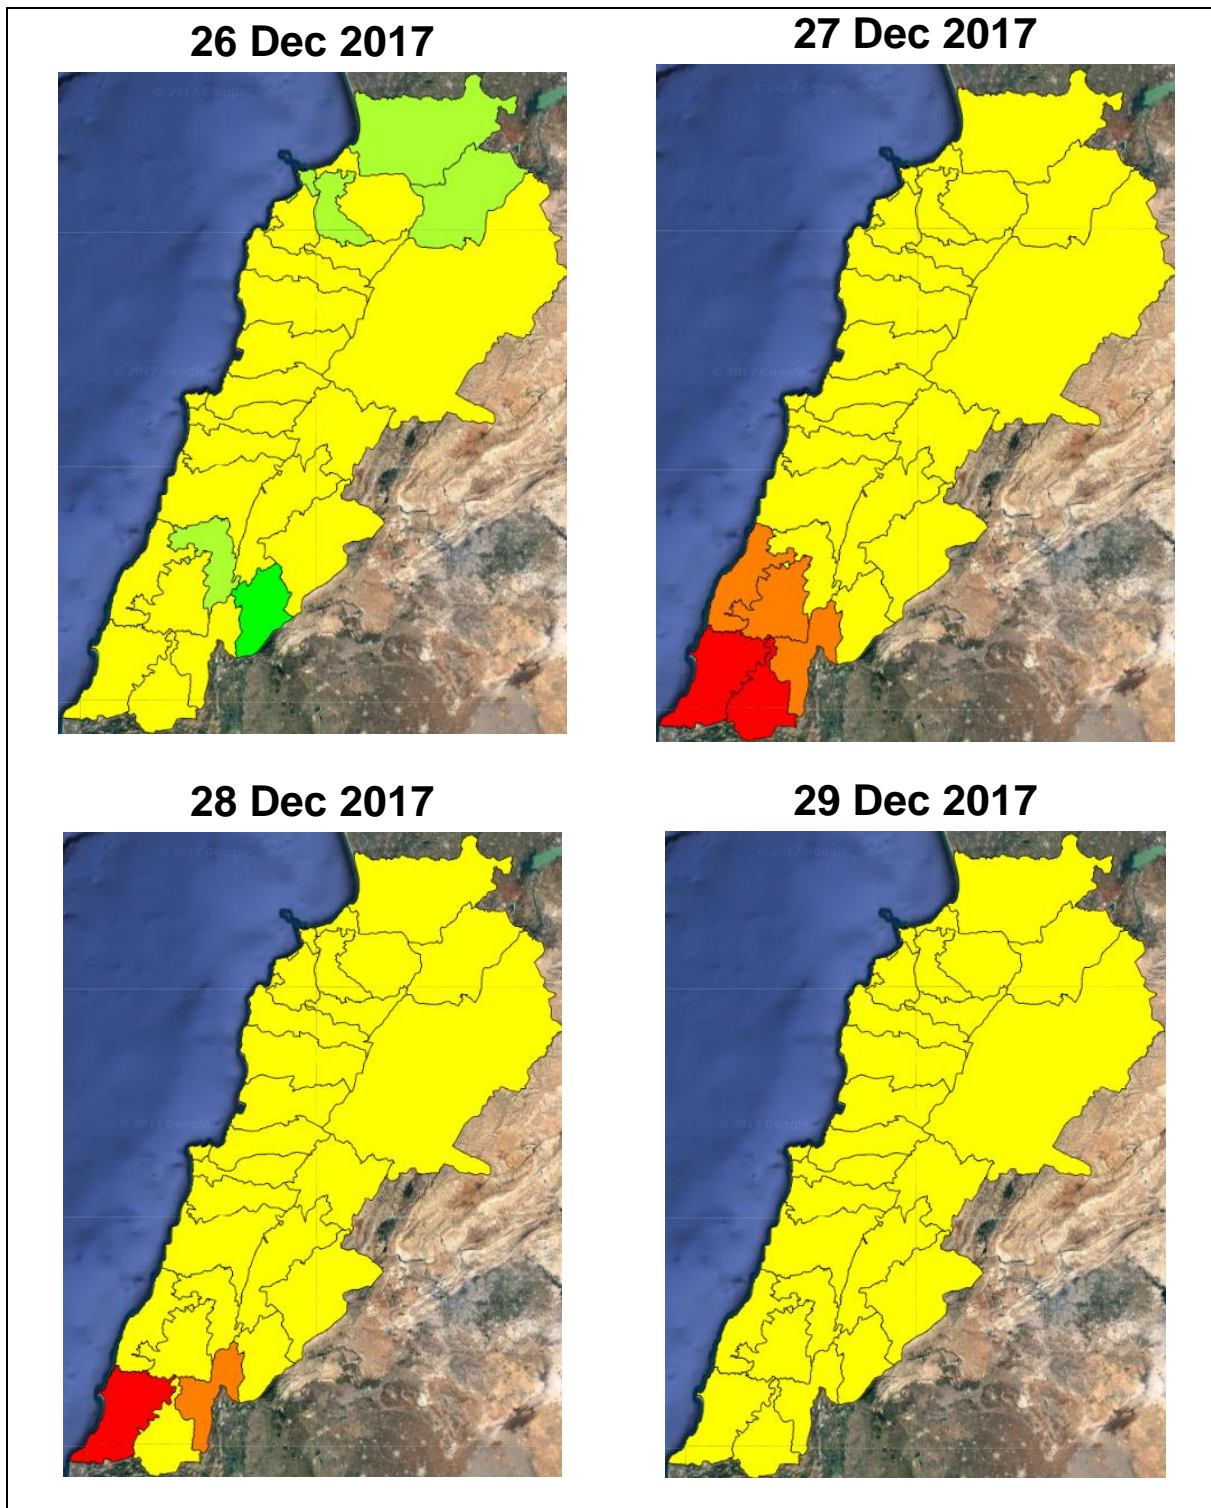

FIRE RISK INDEX

Layer Legend:
Lebanon Wildfire Risk Index 1

Data: Run: 27/12/2017 00:00. Forecast for 27
Model: RISICO for the Republic of Lebanon
Variable: Fire Weather Index
Spatial Resolution: Caza

- VERY LOW
- LOW
- MEDIUM-LOW
- MEDIUM
- MEDIUM-HIGH
- HIGH
- EXTREME