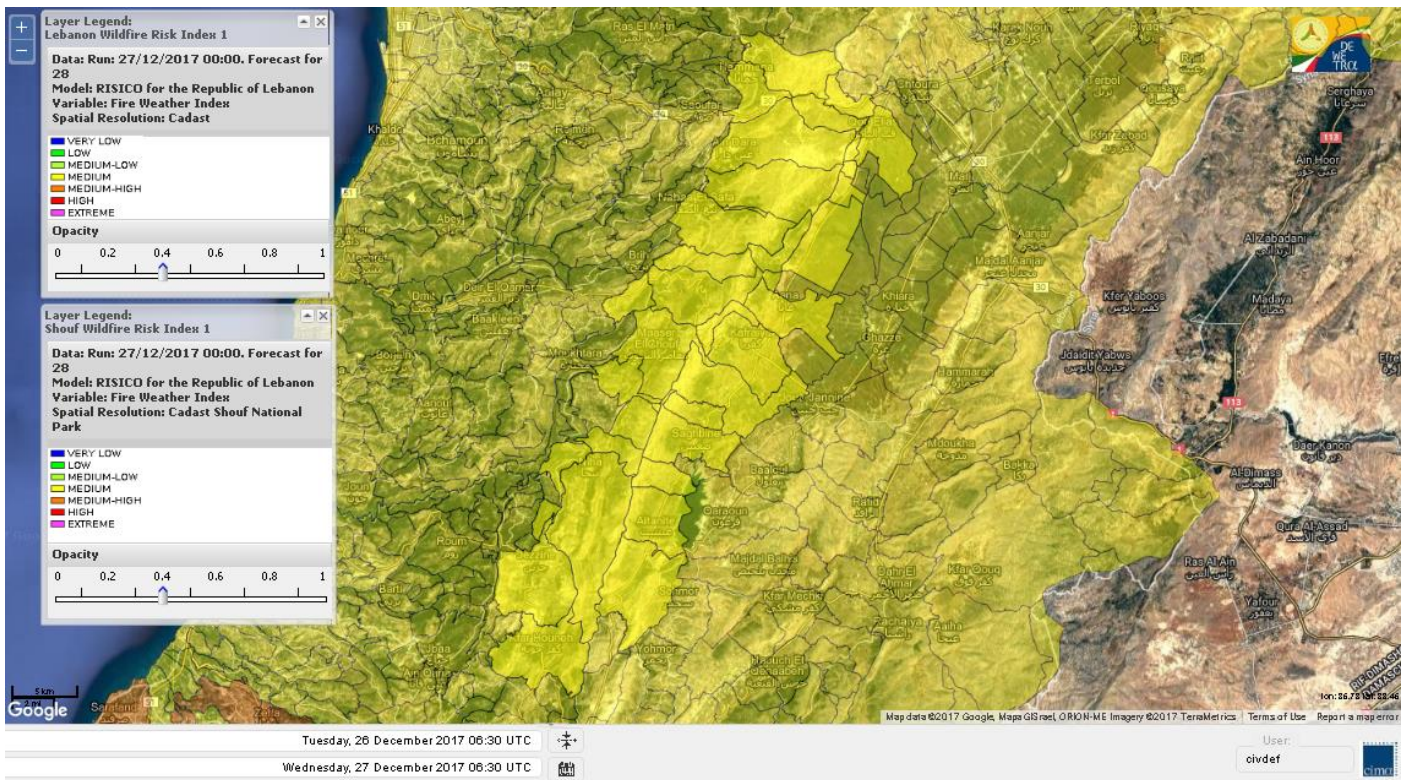

Shouf Biosphere Reserve Forecast for 28 Dec 2017