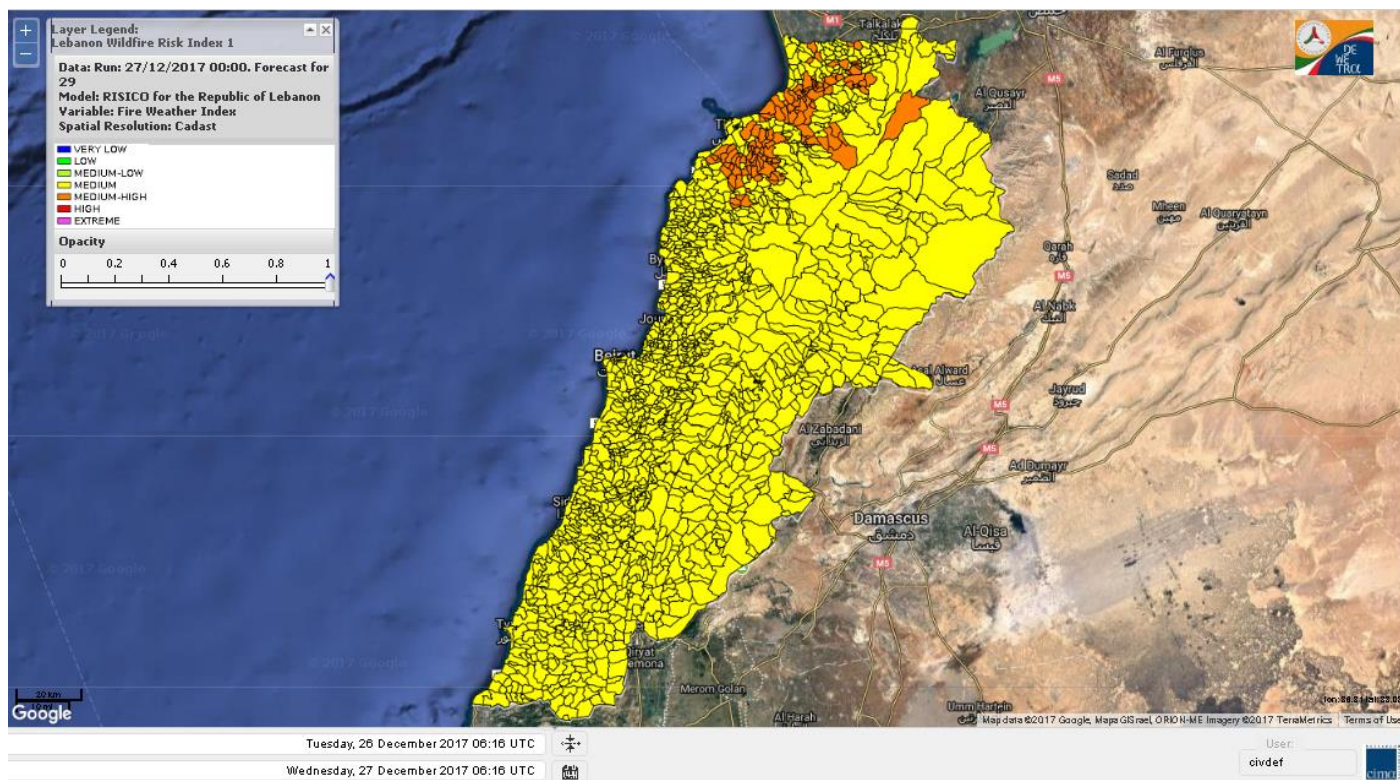

Lebanon for 29 Dec 2017