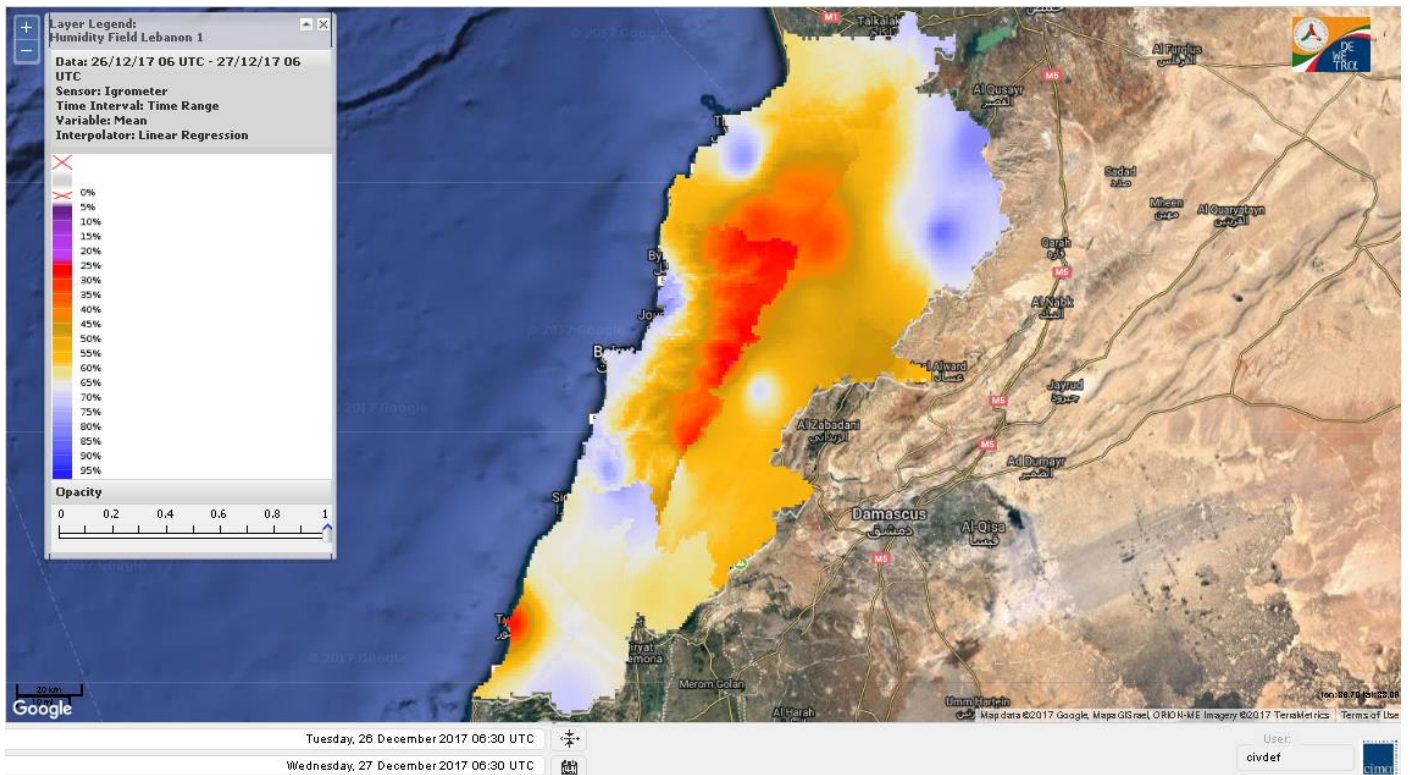

Lebanon humidity for Lebanon for 27 Dec 2017