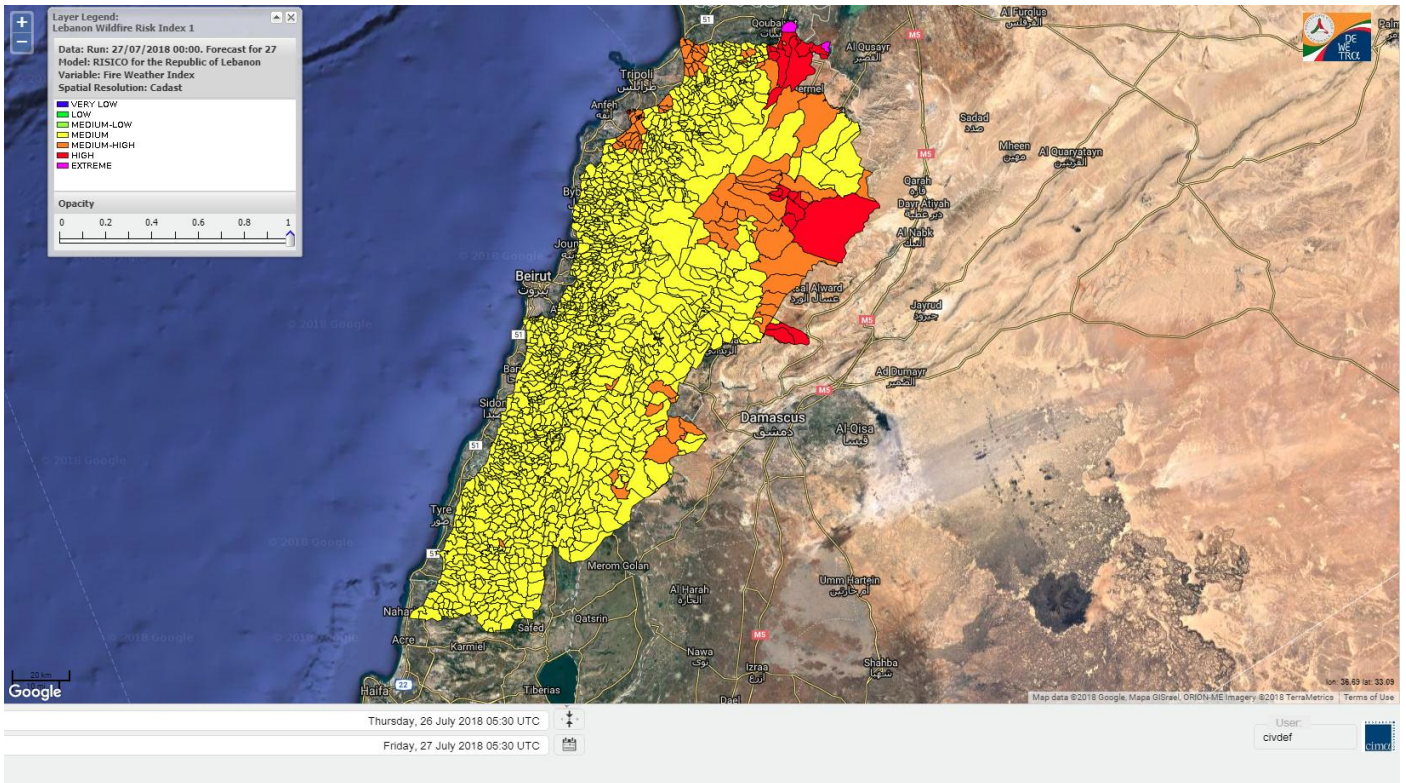

Lebanon for 27 July 2018