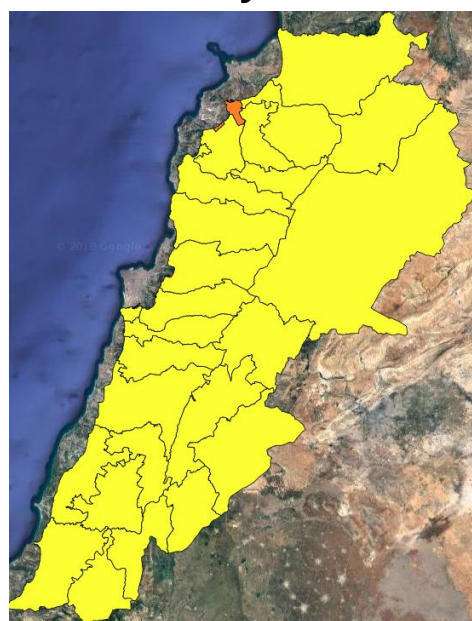

29 July 2018