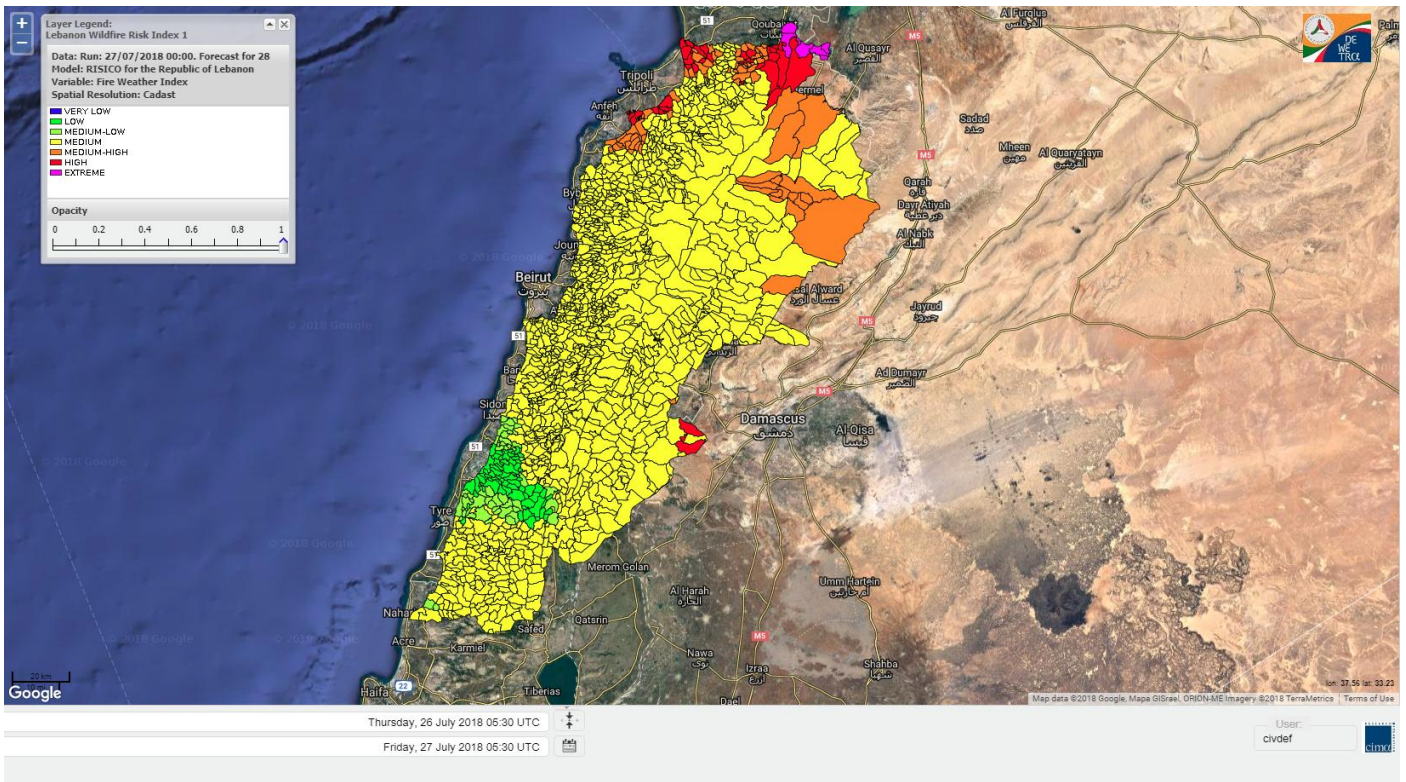

Lebanon for 28 July 2018