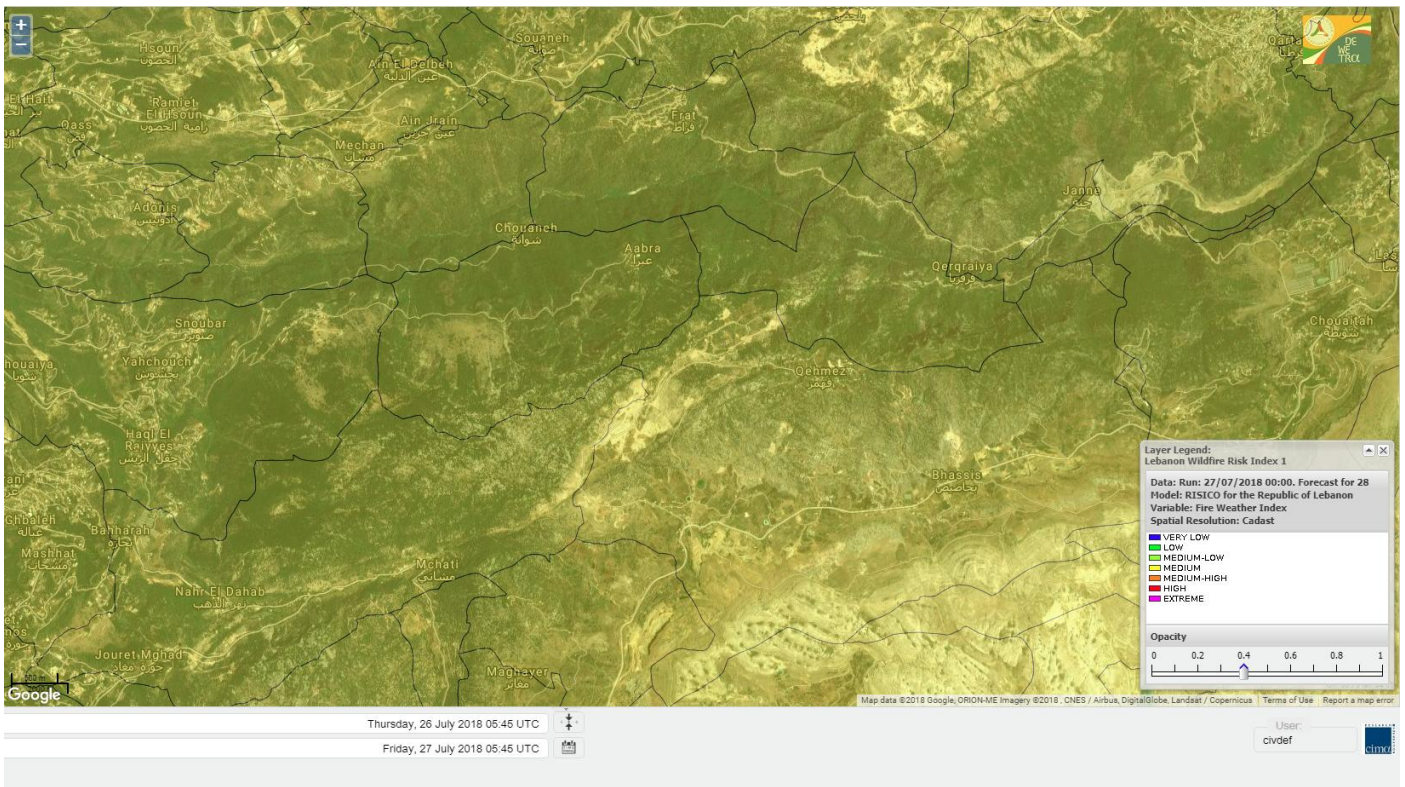

Jabal Moussa Reserve Forecast for 28 July 2018