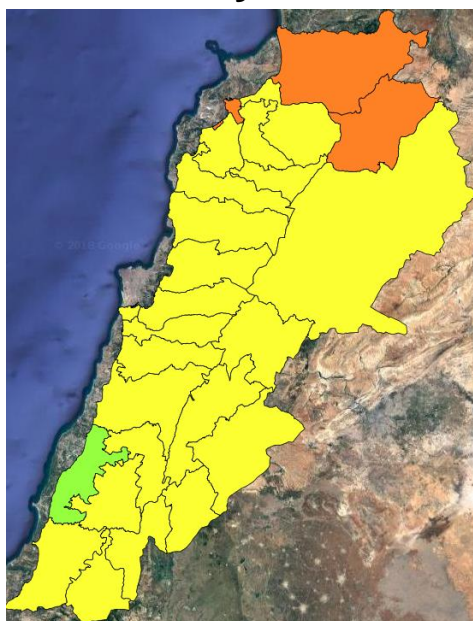

28 July 2018