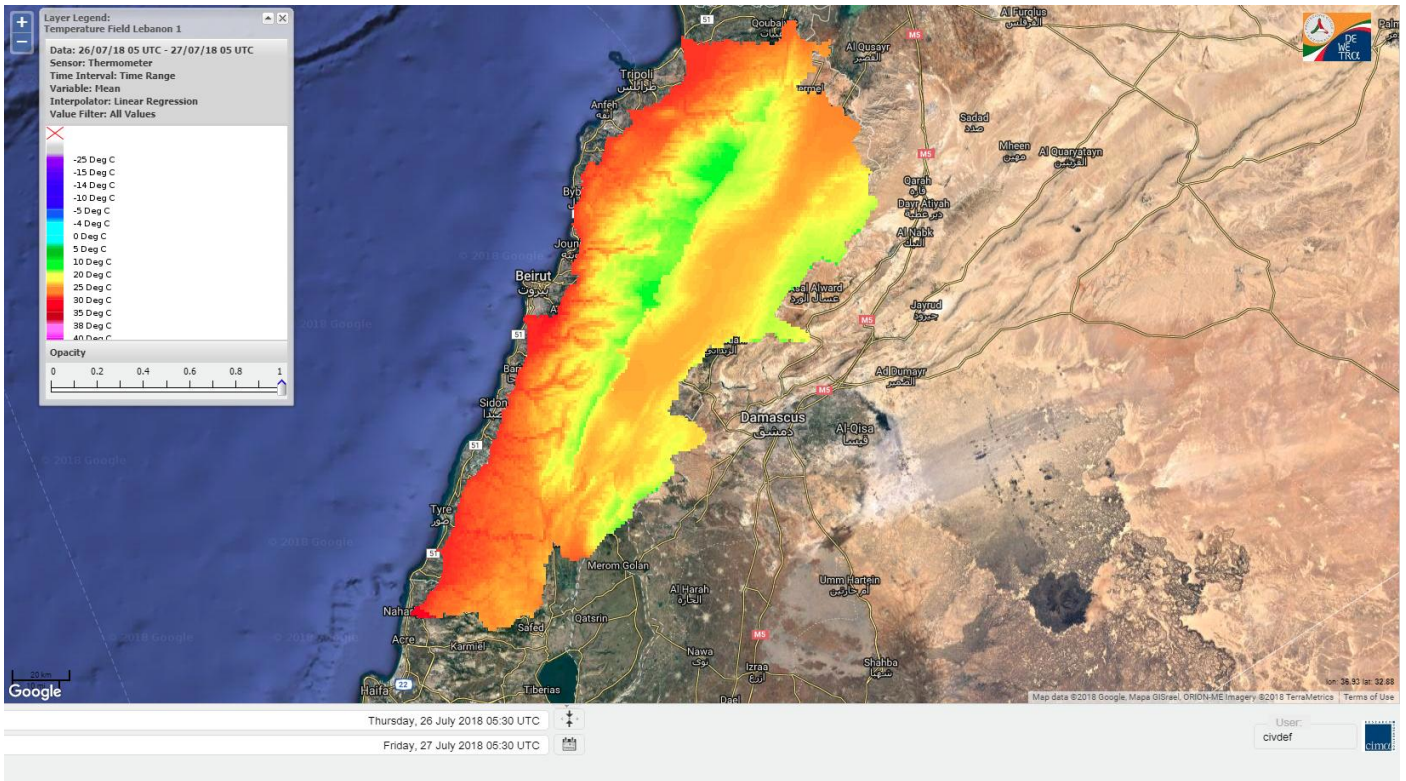

Lebanon temperature for Lebanon 27 July 2018