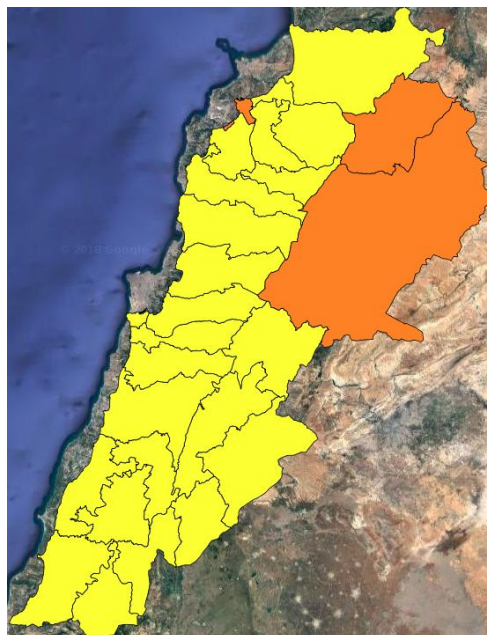

27 July 2018