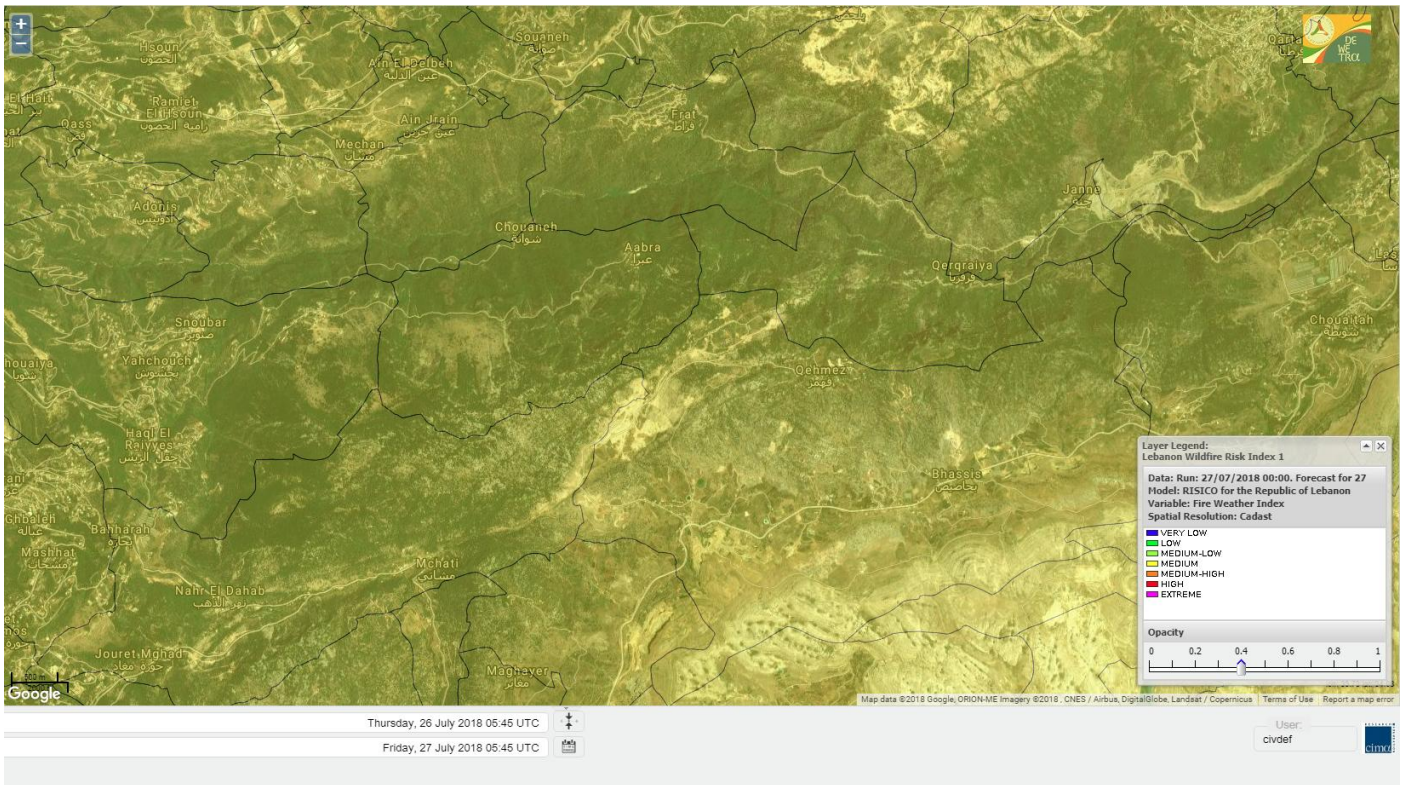

Jabal Moussa Reserve Forecast for 27 July 2018