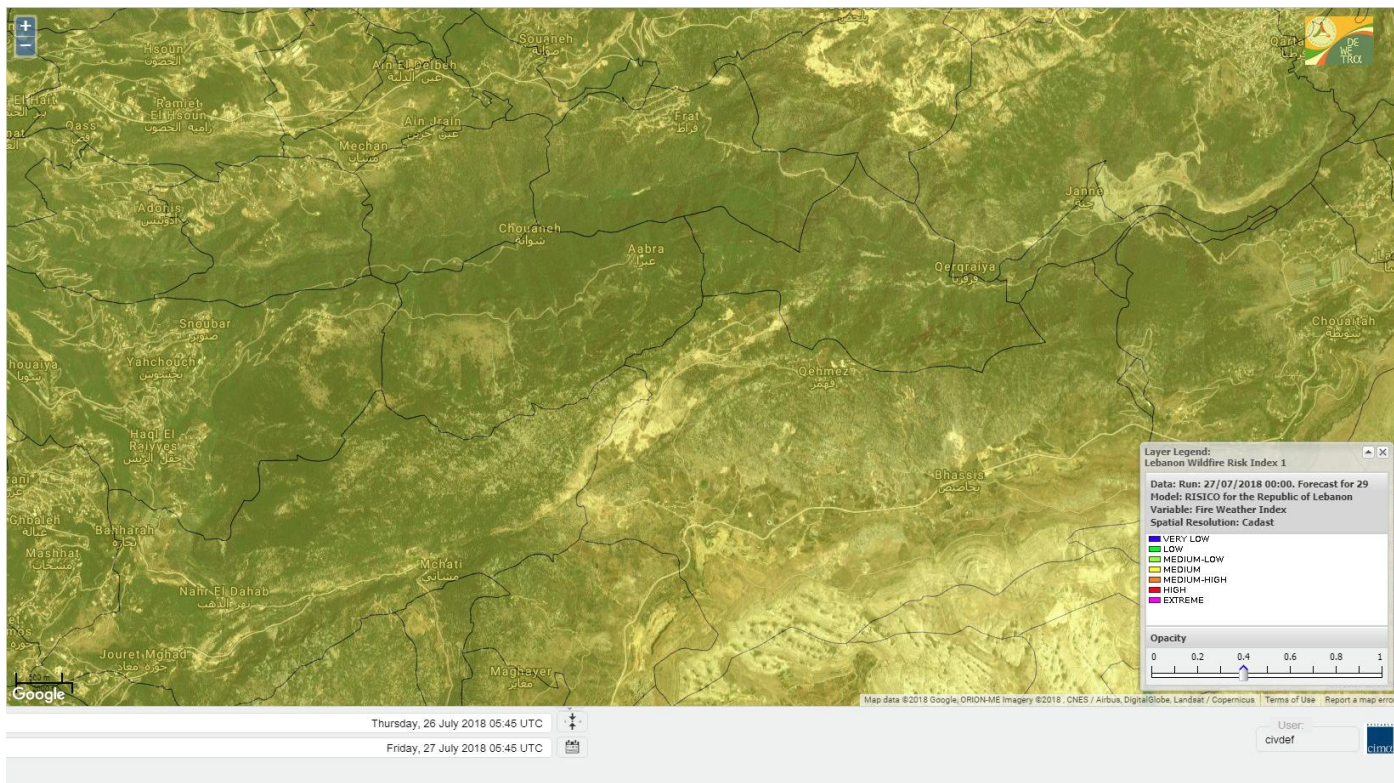

Jabal Moussa Reserve Forecast for 29 July 2018