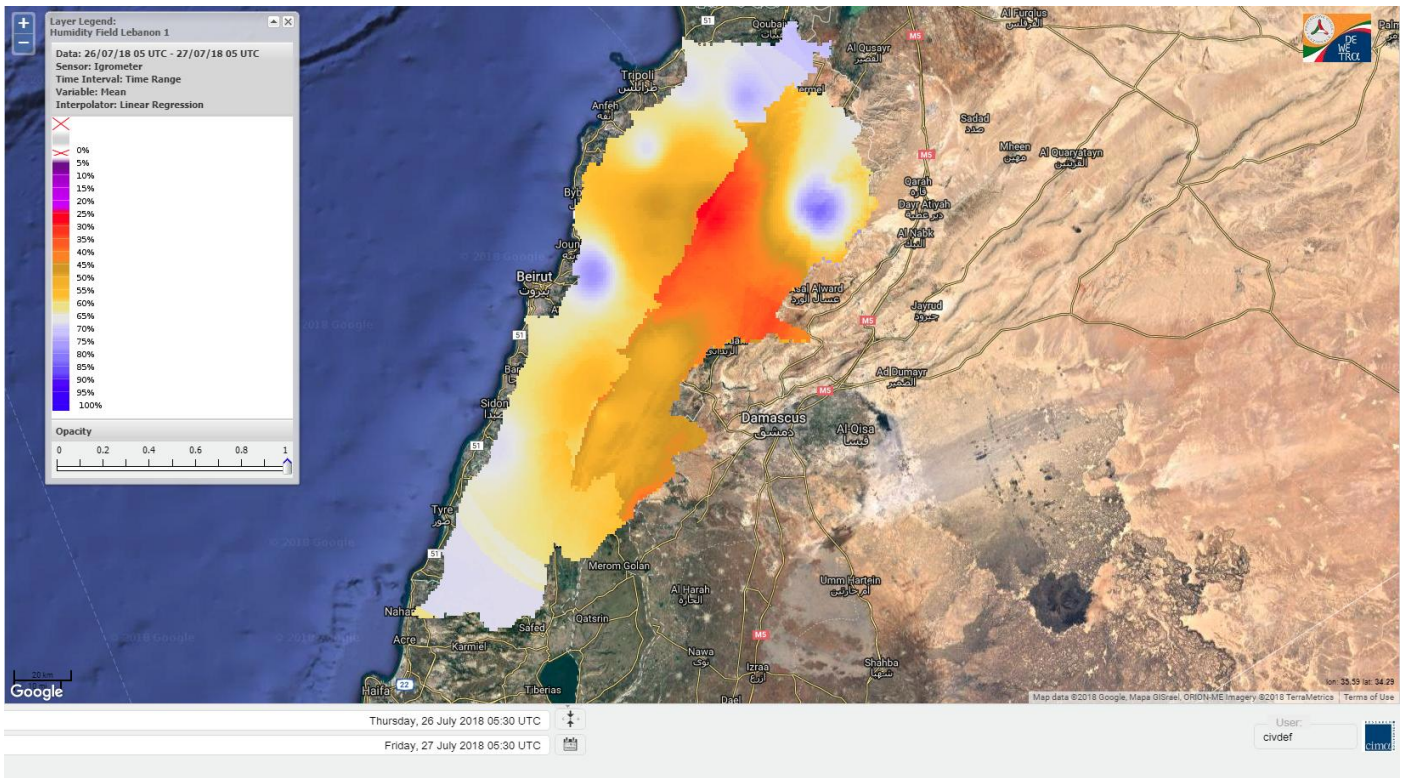

Lebanon humidity for Lebanon 27 July 2018