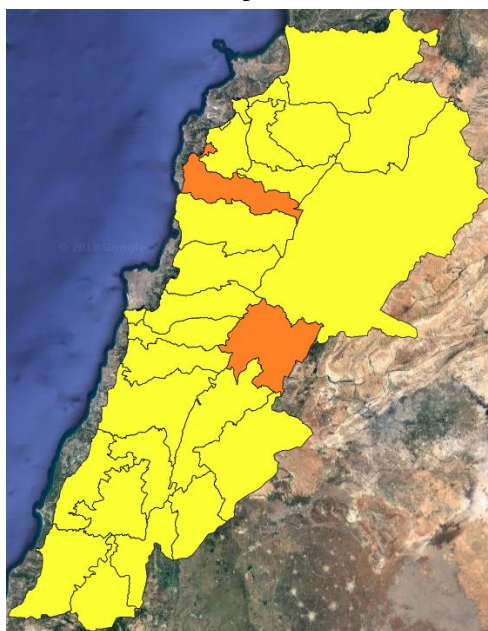

FIRE RISK INDEX

26 July 2018