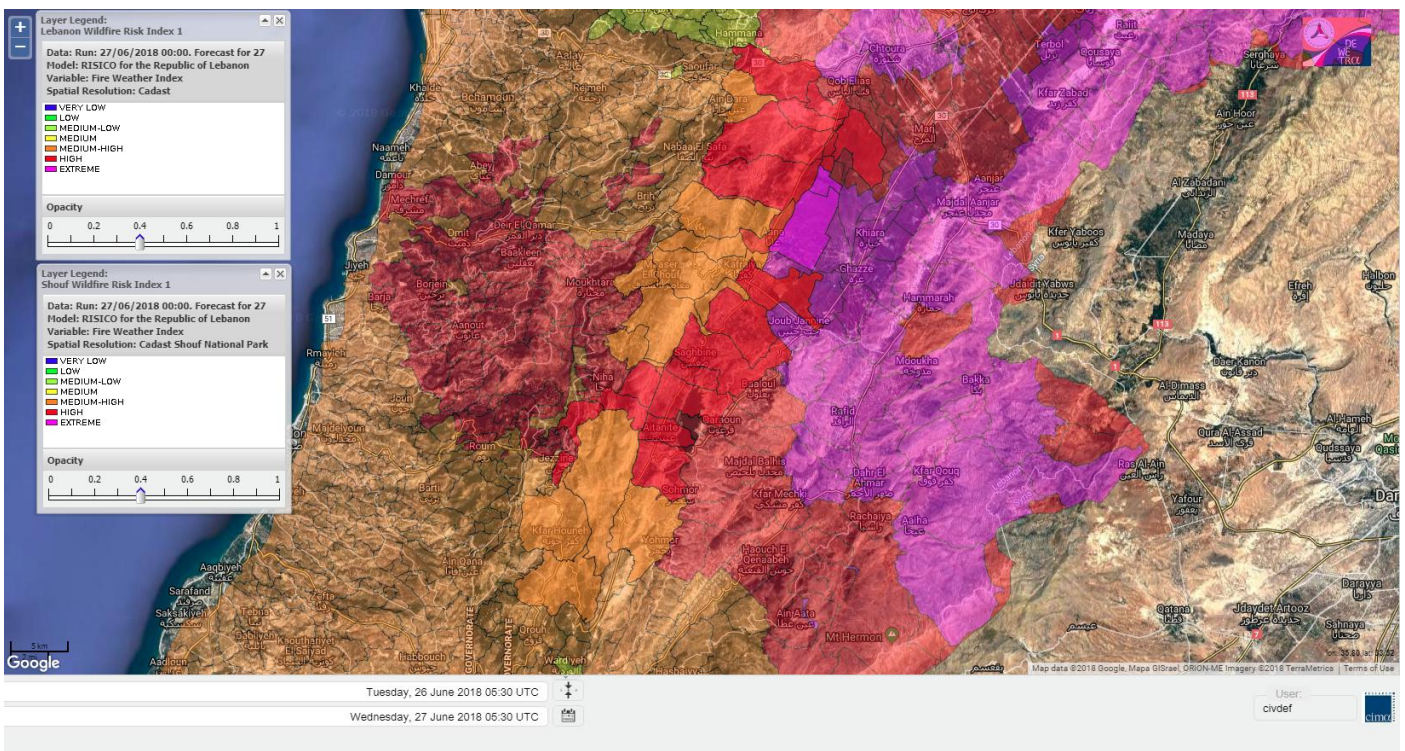

Shouf Biosphere Reserve Forecast for 27 June 2018