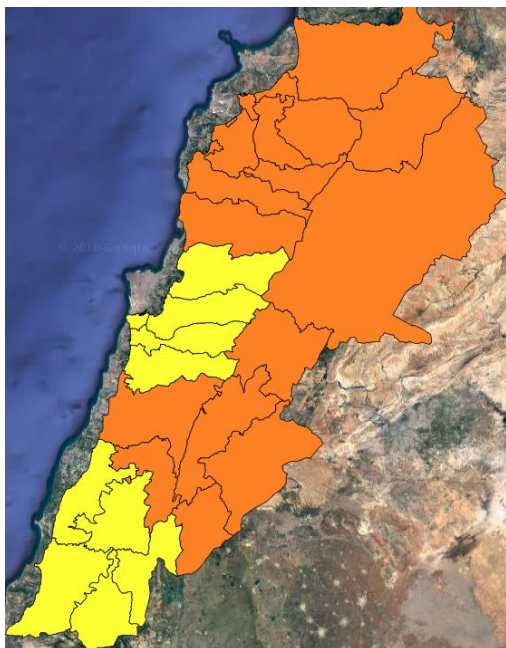

28 June 2018