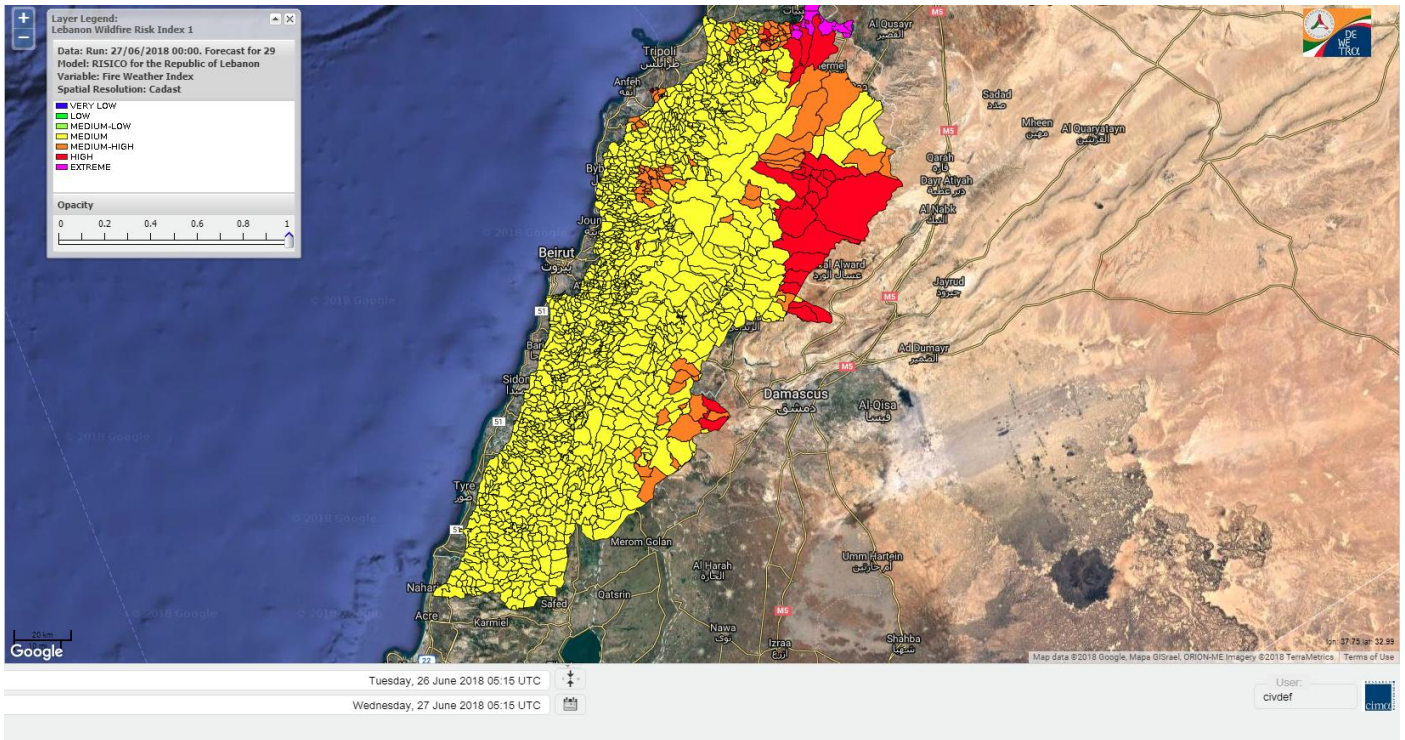

Lebanon for 29 June 2018