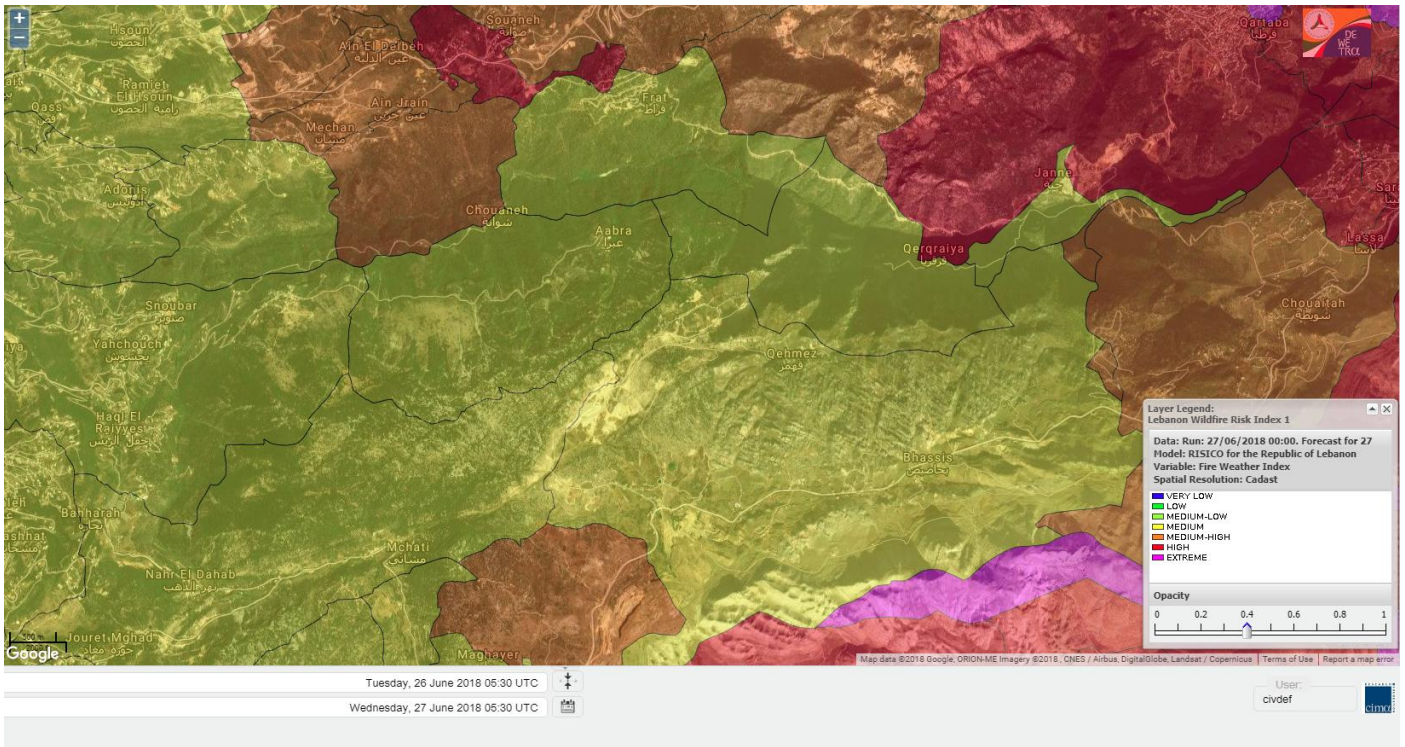

Jabal Moussa Reserve Forecast for 27 June 2018