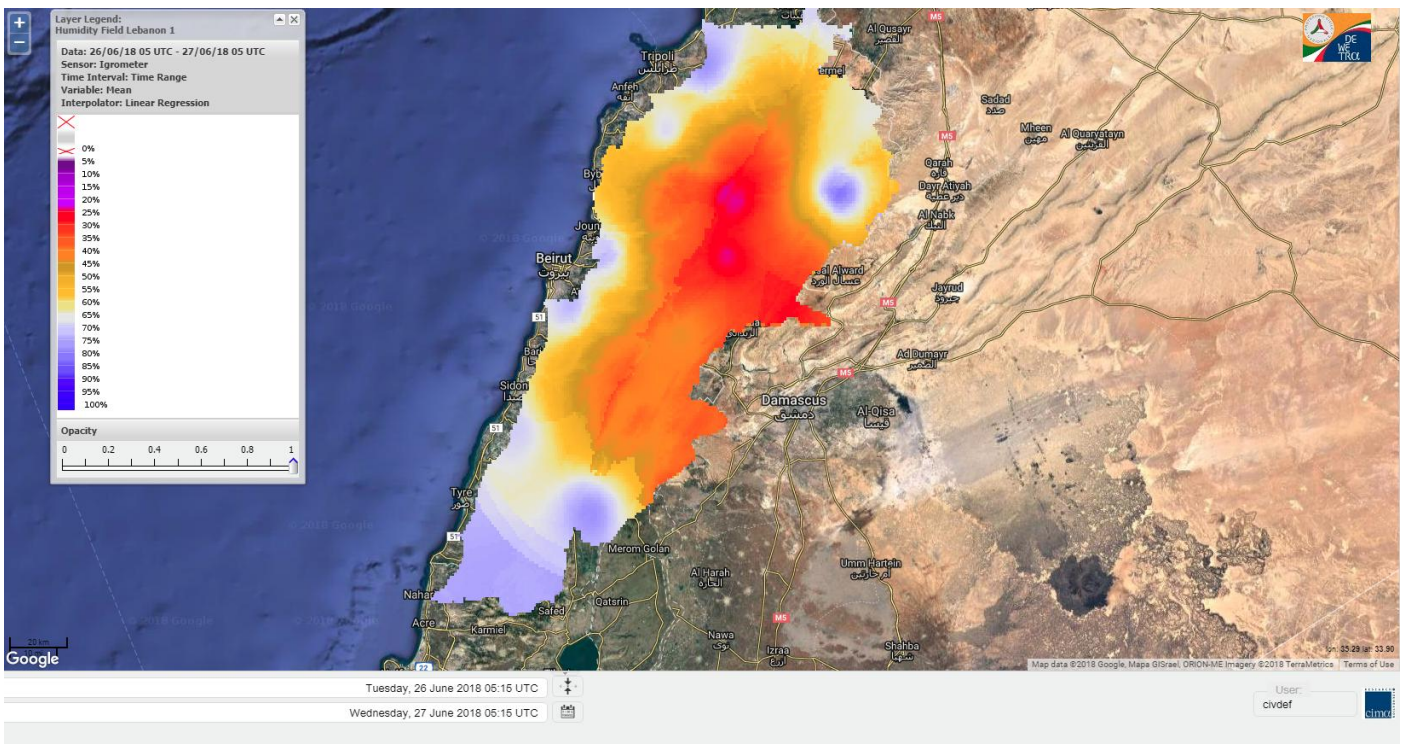

Lebanon humidity for Lebanon 27 June 2018