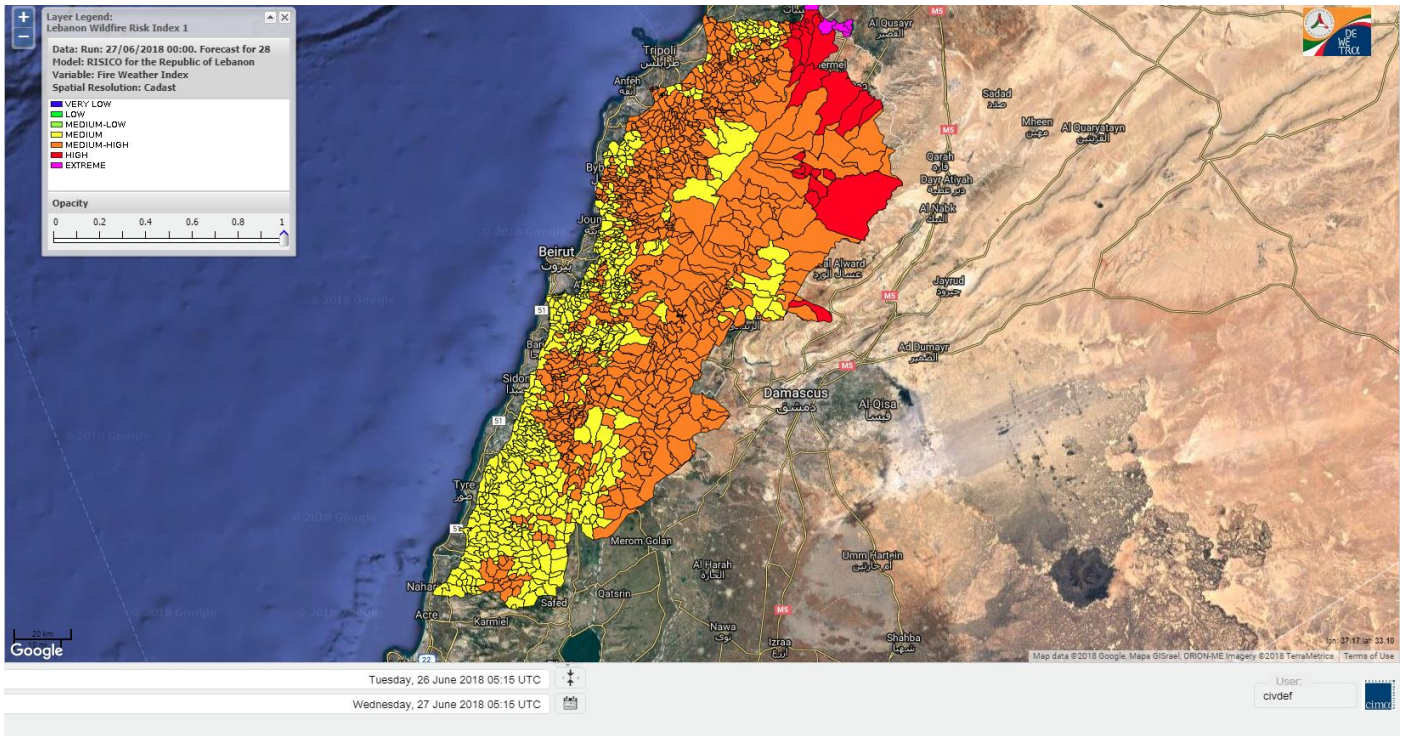

Lebanon for 28 June 2018