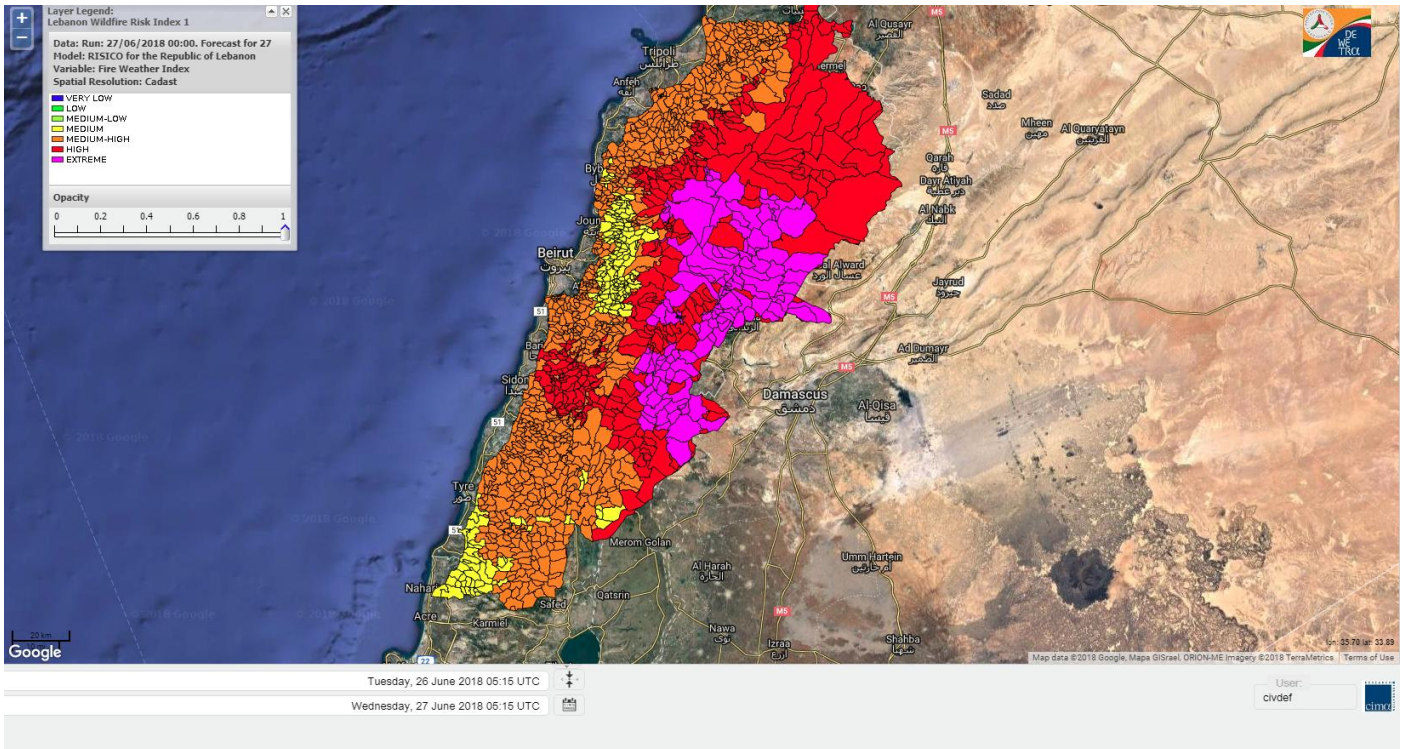

Lebanon for 27 June 2018