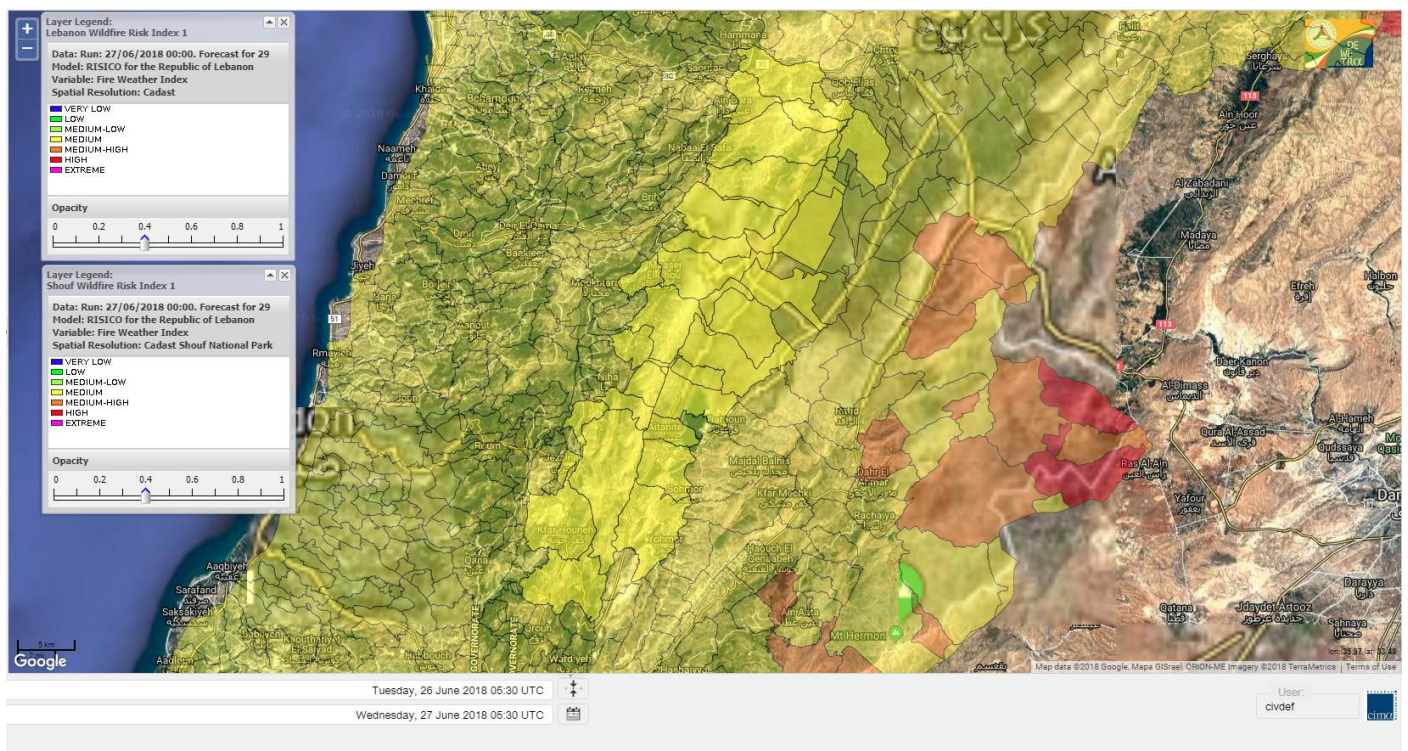

Shouf Biosphere Reserve Forecast for 29 June 2018