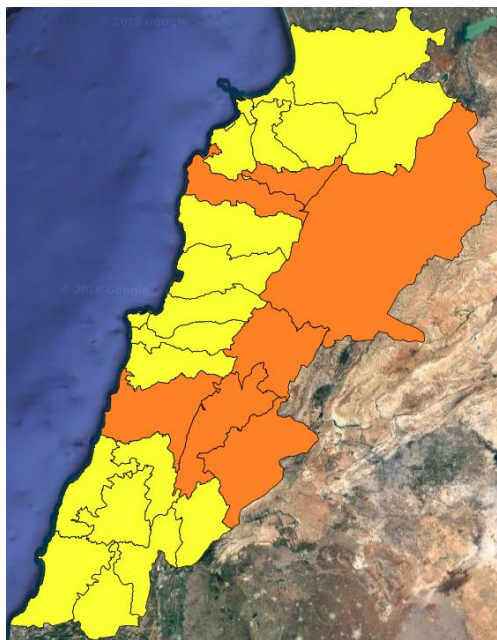

FIRE RISK INDEX

26 June 2018