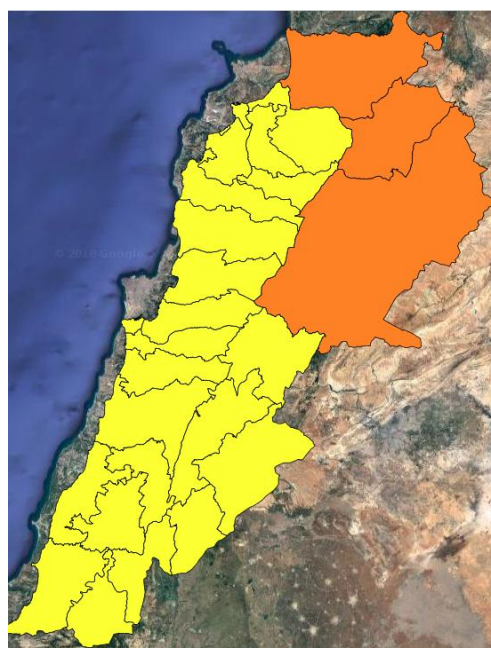

29 June 2018