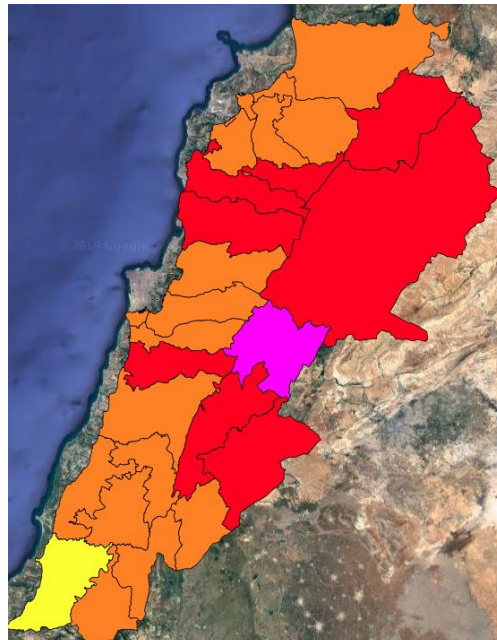

27 June 2018