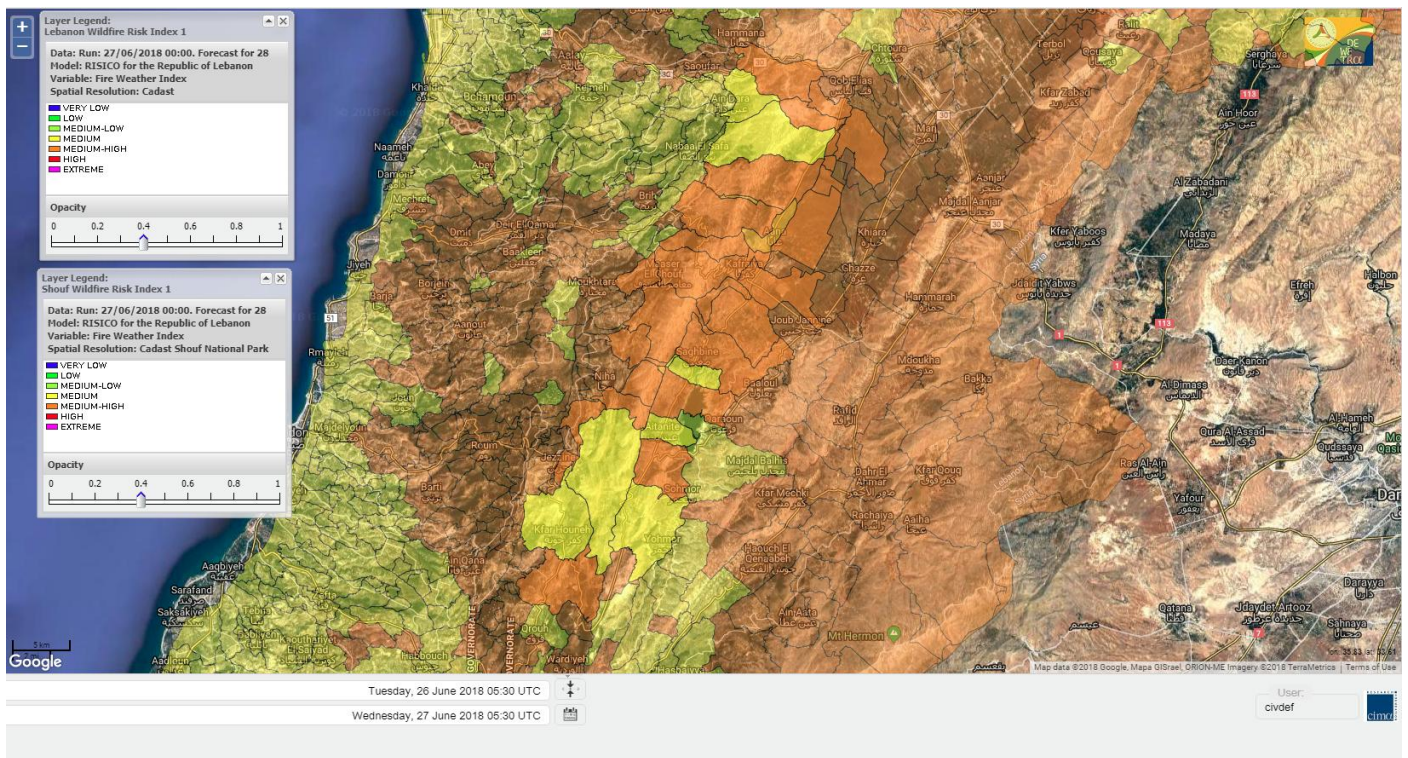

Shouf Biosphere Reserve Forecast for 28 June 2018