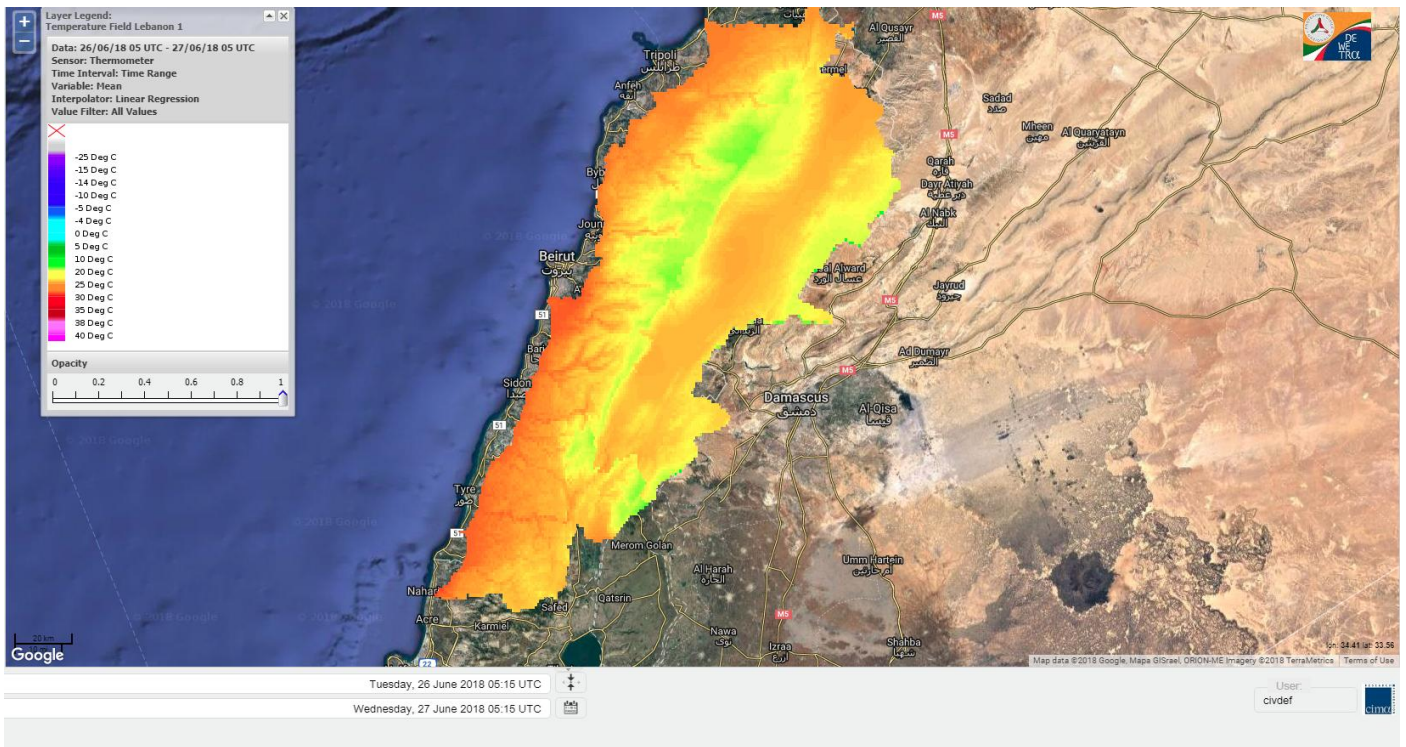

Lebanon temperature for Lebanon 27 June 2018