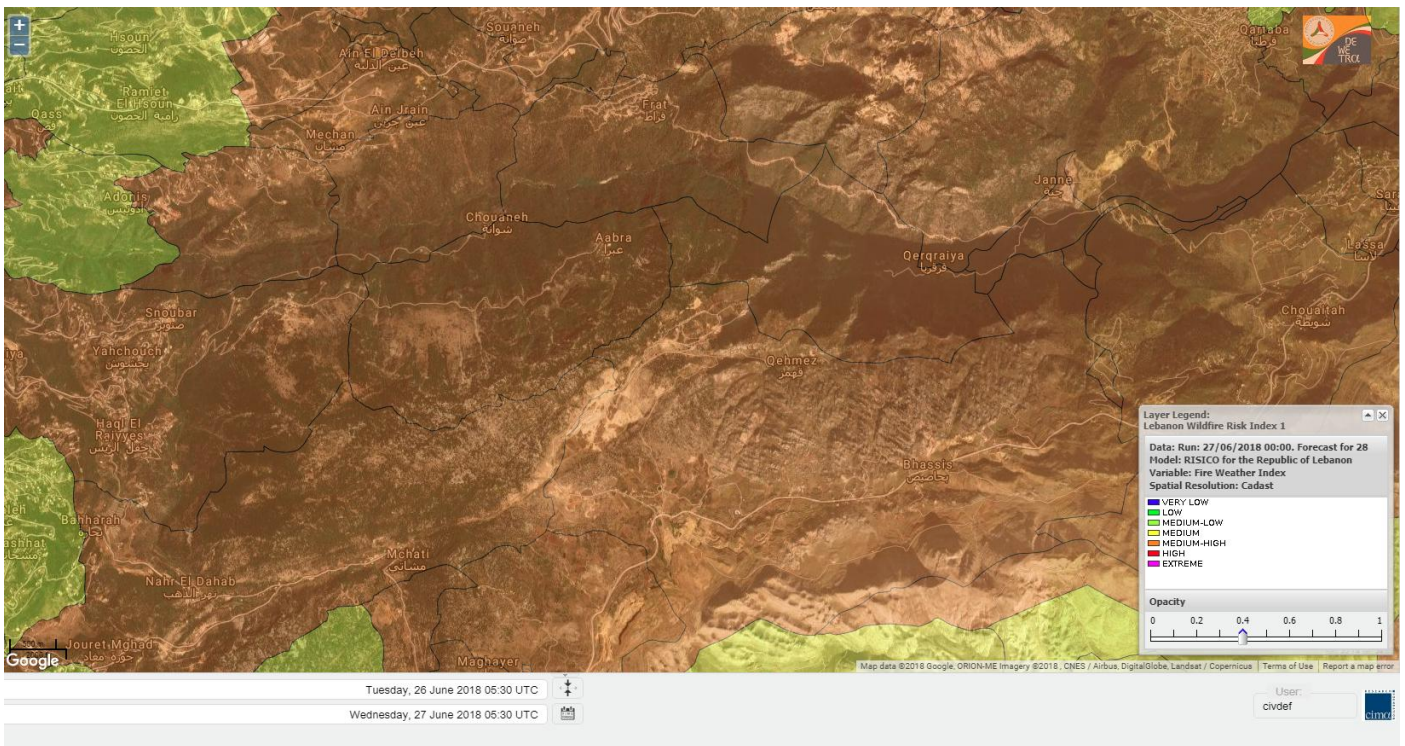

Jabal Moussa Reserve Forecast for 28 June 2018