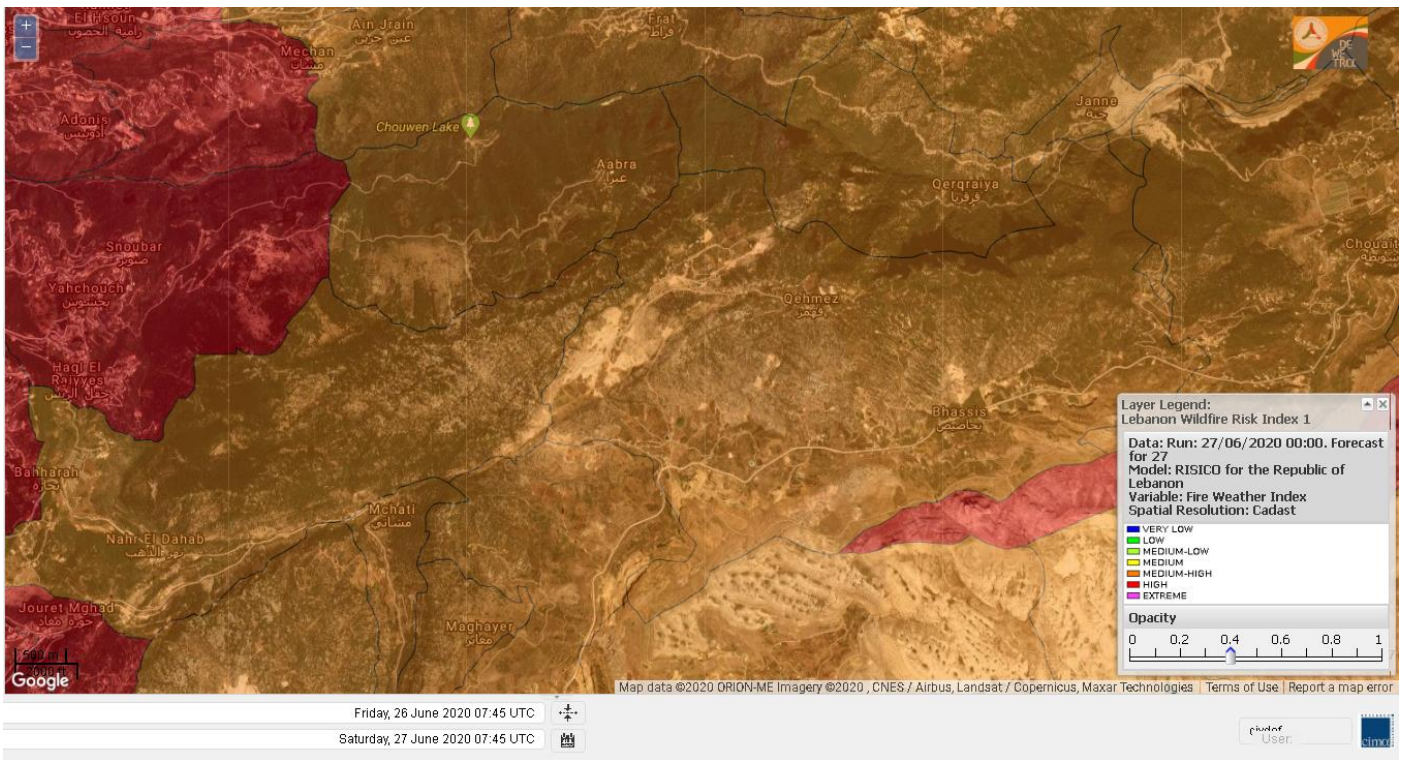

Jabal Moussa Reserve Forecast for 27 June 2020