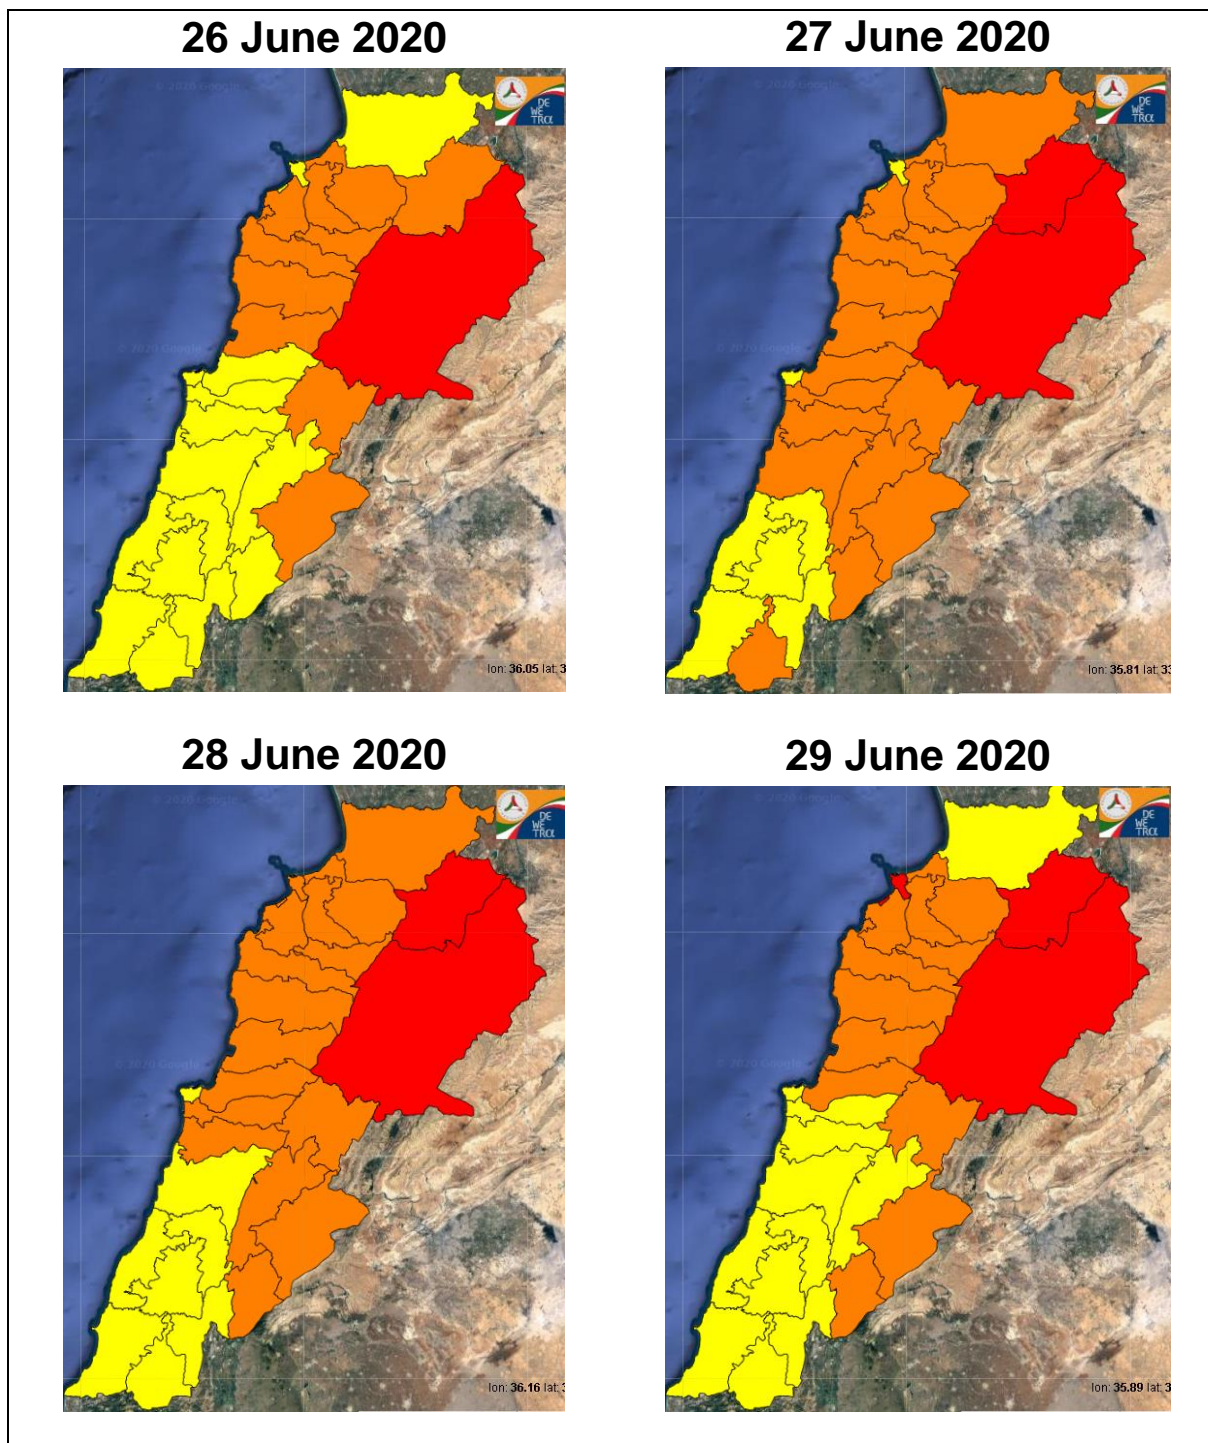

FIRE RISK INDEX

Layer Legend:
Lebanon Wildfire Risk Index 1

Data: Run: 27/06/2020 00:00. Forecast for 27
Model: RISICO for the Republic of Lebanon
Variable: Fire Weather Index
Spatial Resolution: Caza

- VERY LOW
- LOW
- MEDIUM-LOW
- MEDIUM
- MEDIUM-HIGH
- HIGH
- EXTREME