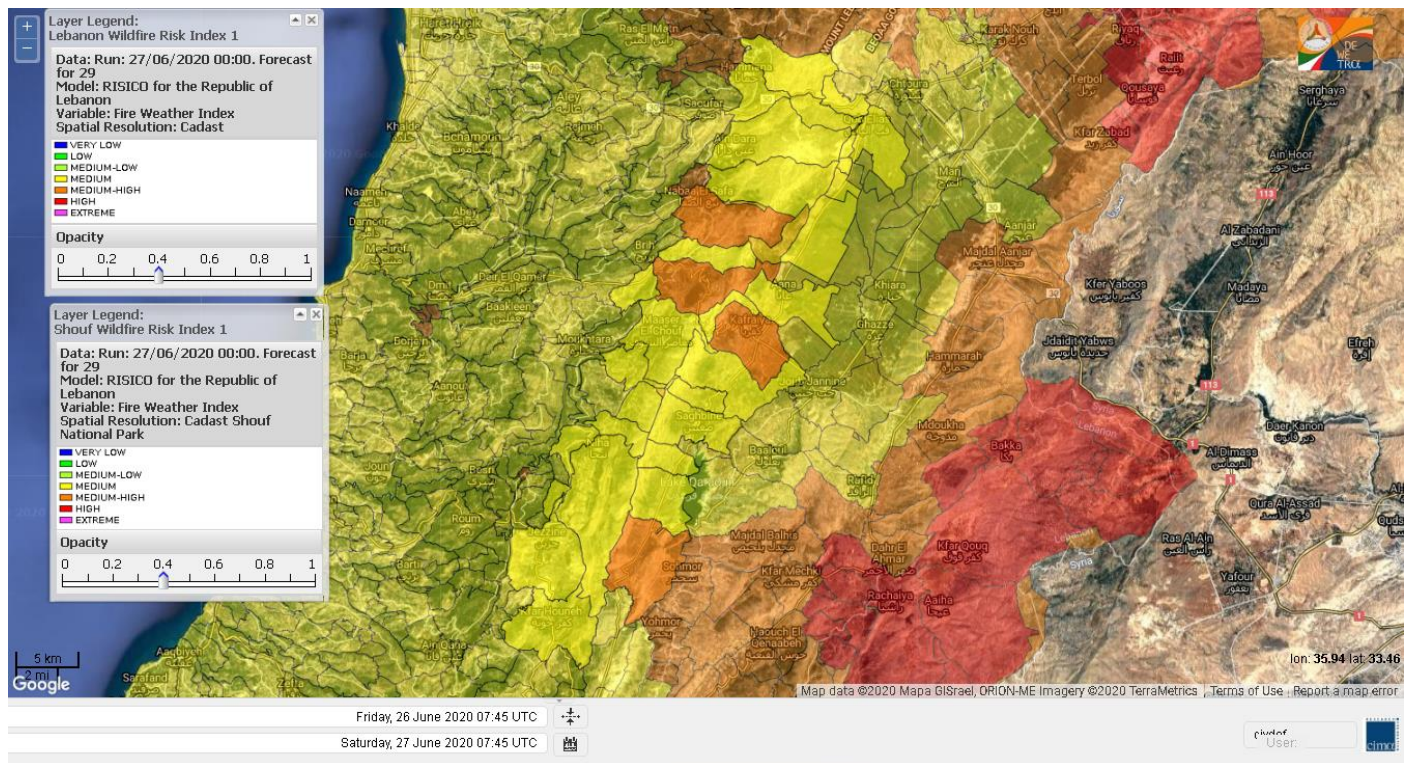

Shouf Biosphere Reserve Forecast for 29 June 2020