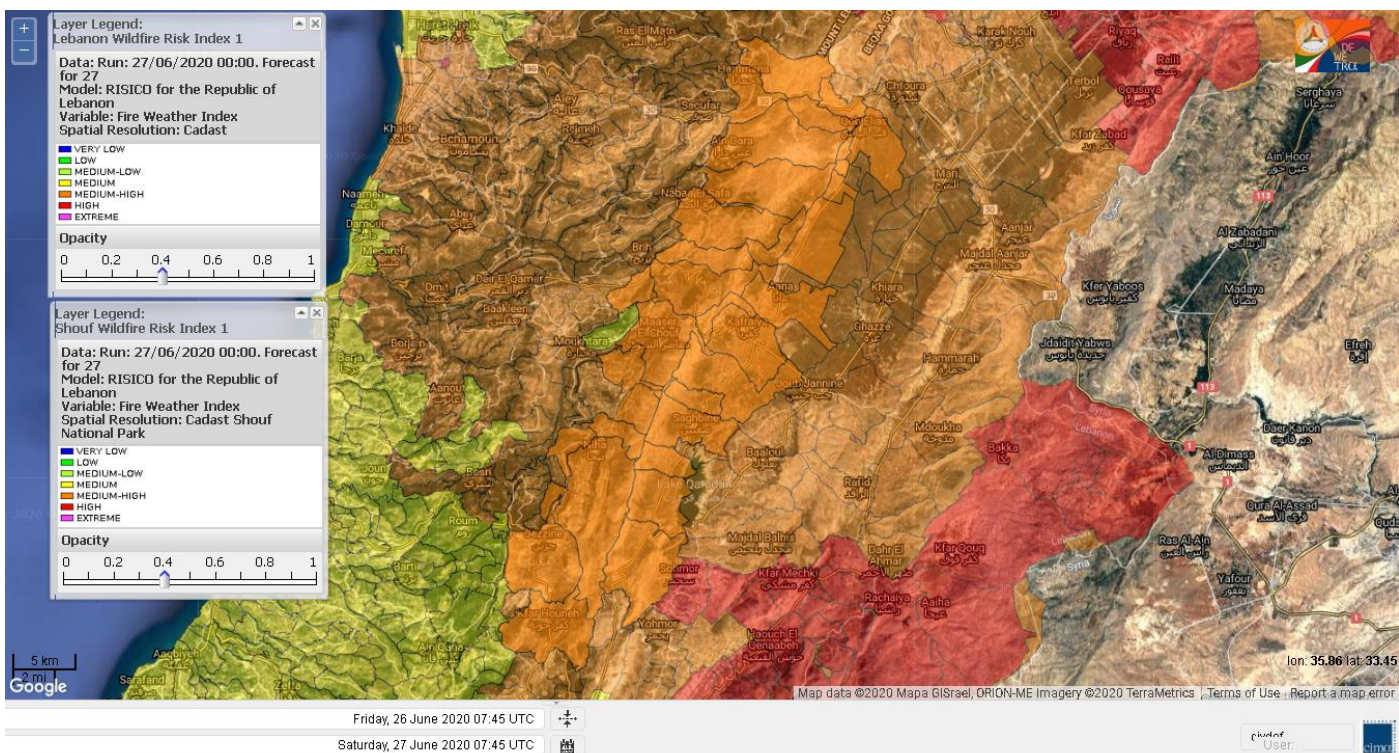

- VERY LOW
- LOW
- MEDIUM-LOW
- MEDIUM
- MEDIUM-HIGH
- HIGH
- EXTREME

Lebanon for 27 June 2020

Lebanon for 28 June 2020

Lebanon for 29 June 2020

Shouf Biosphere Reserve Forecast for 27 June 2020

Shouf Biosphere Reserve Forecast for 28 June 2020