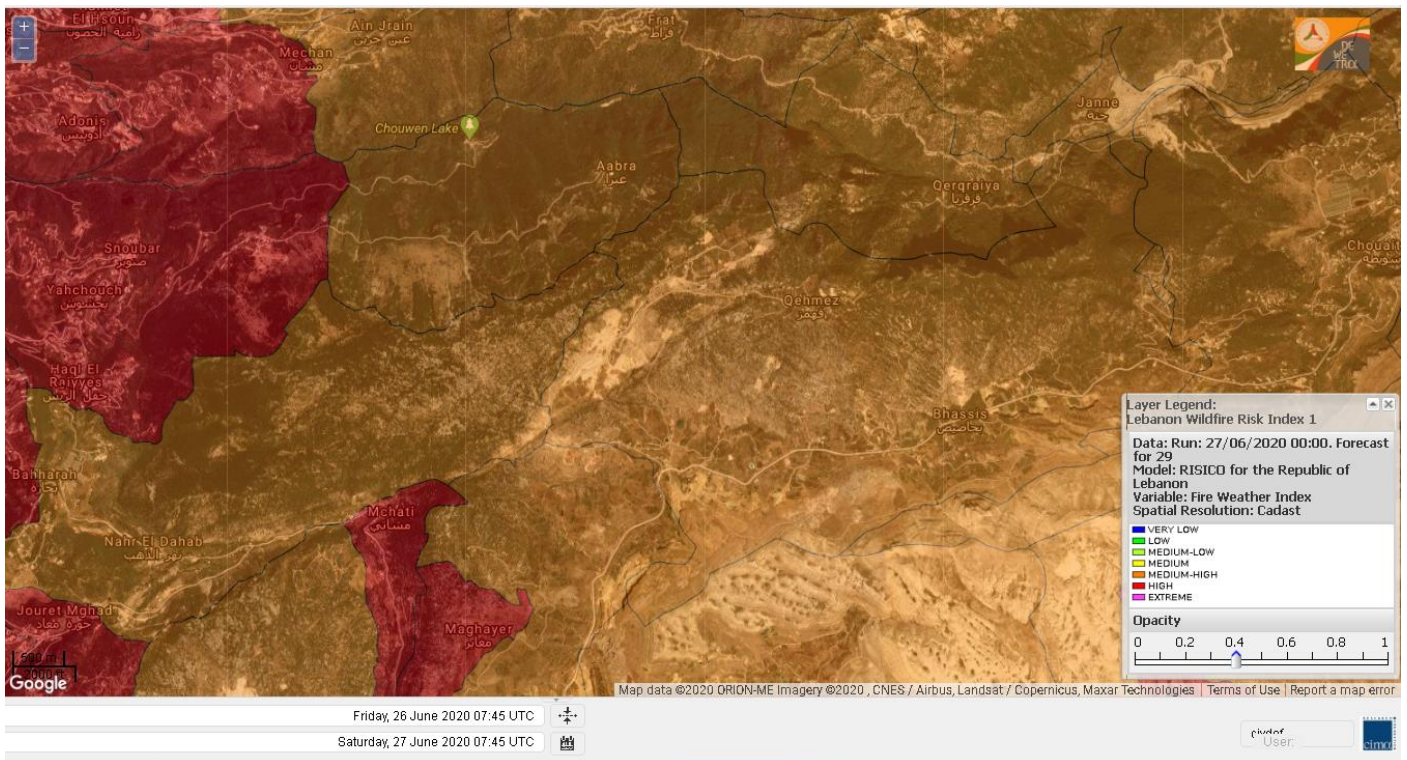

Shouf Biosphere Reserve Forecast for 29 June 2020

Jabal Moussa Reserve Forecast for 27 June 2020

Jabal Moussa Reserve Forecast for 28 June 2020

Jabal Moussa Reserve Forecast for 29 June 2020

Beirut, Beirut Governorate, Lebanon 10-Day Weather Forecast