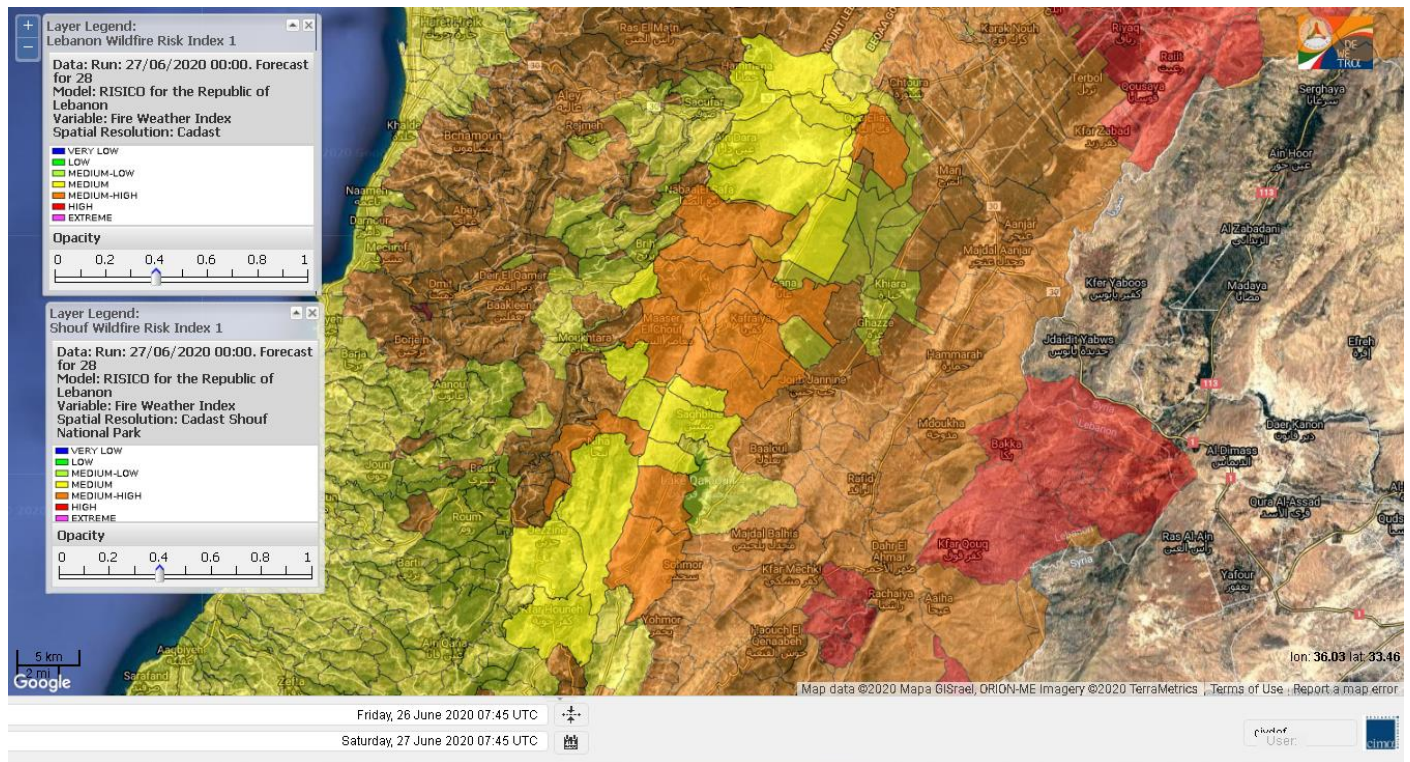

- VERY LOW
- LOW
- MEDIUM-LOW
- MEDIUM
- MEDIUM-HIGH
- HIGH
- EXTREME

Lebanon for 27 June 2020

Lebanon for 28 June 2020

Lebanon for 29 June 2020

Shouf Biosphere Reserve Forecast for 27 June 2020

Shouf Biosphere Reserve Forecast for 28 June 2020