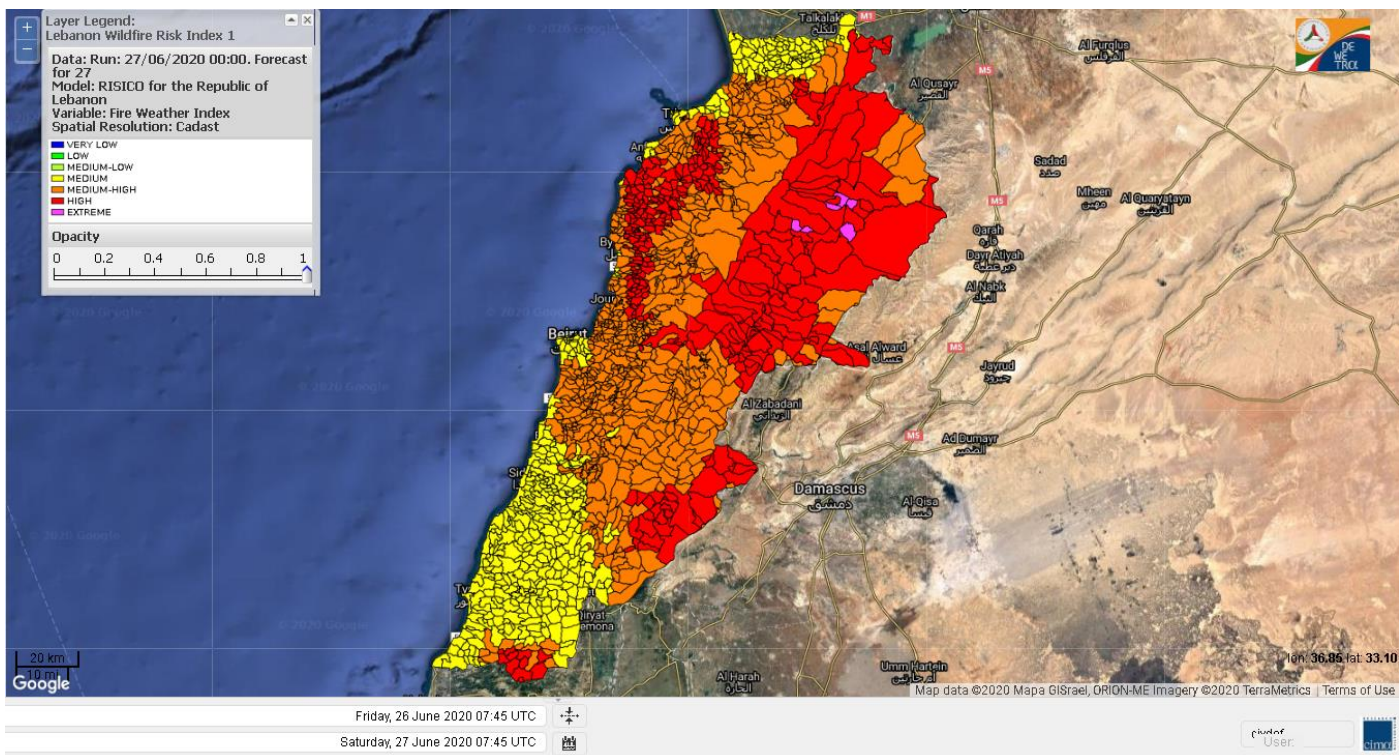

Lebanon for 27 June 2020