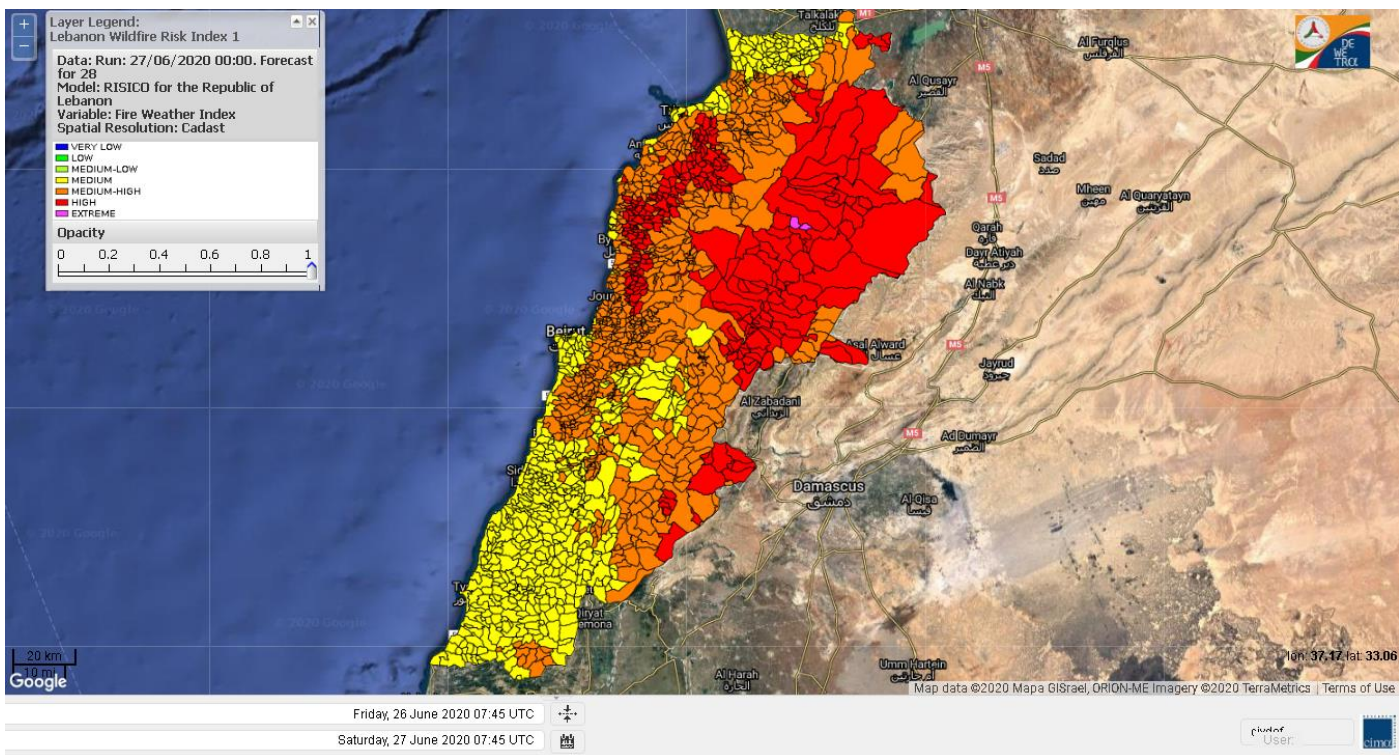

Lebanon for 28 June 2020