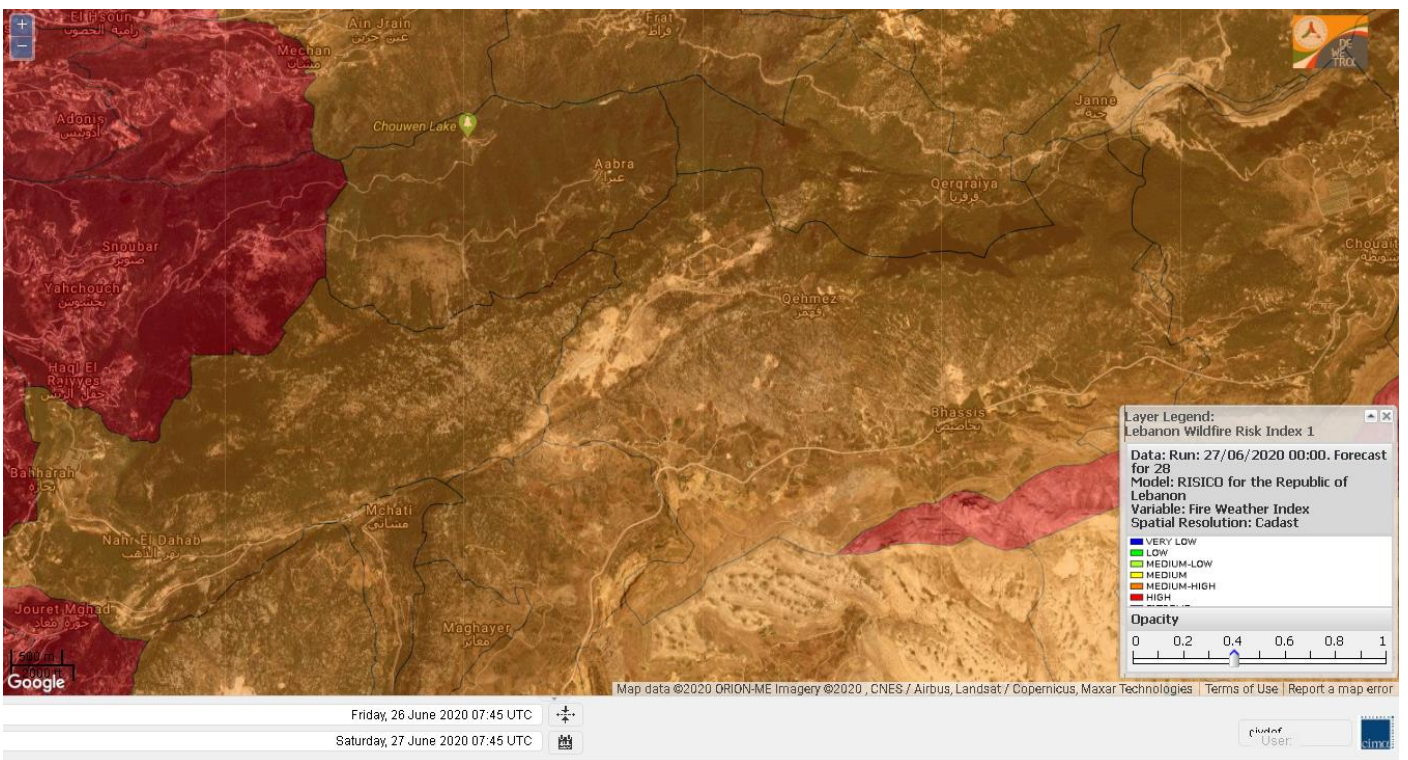

Jabal Moussa Reserve Forecast for 28 June 2020