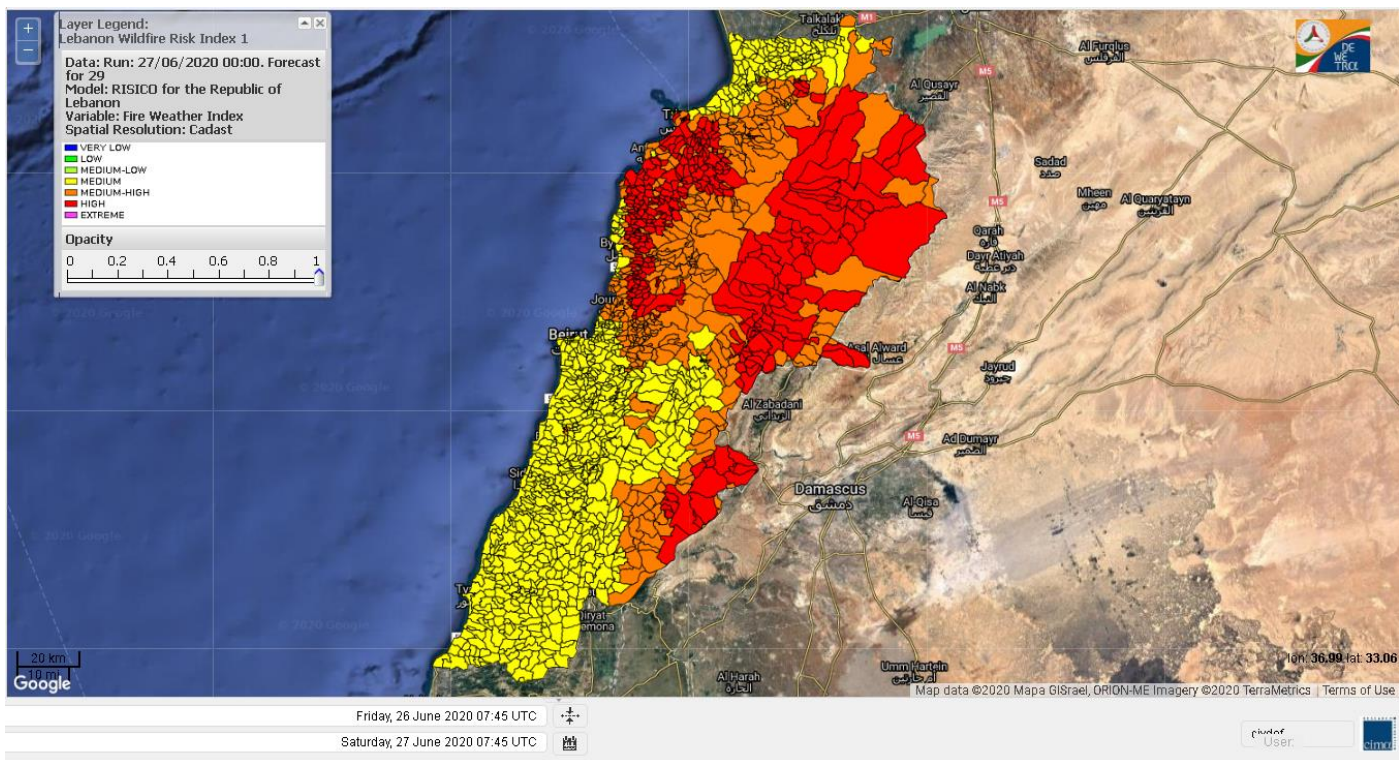

Lebanon for 29 June 2020