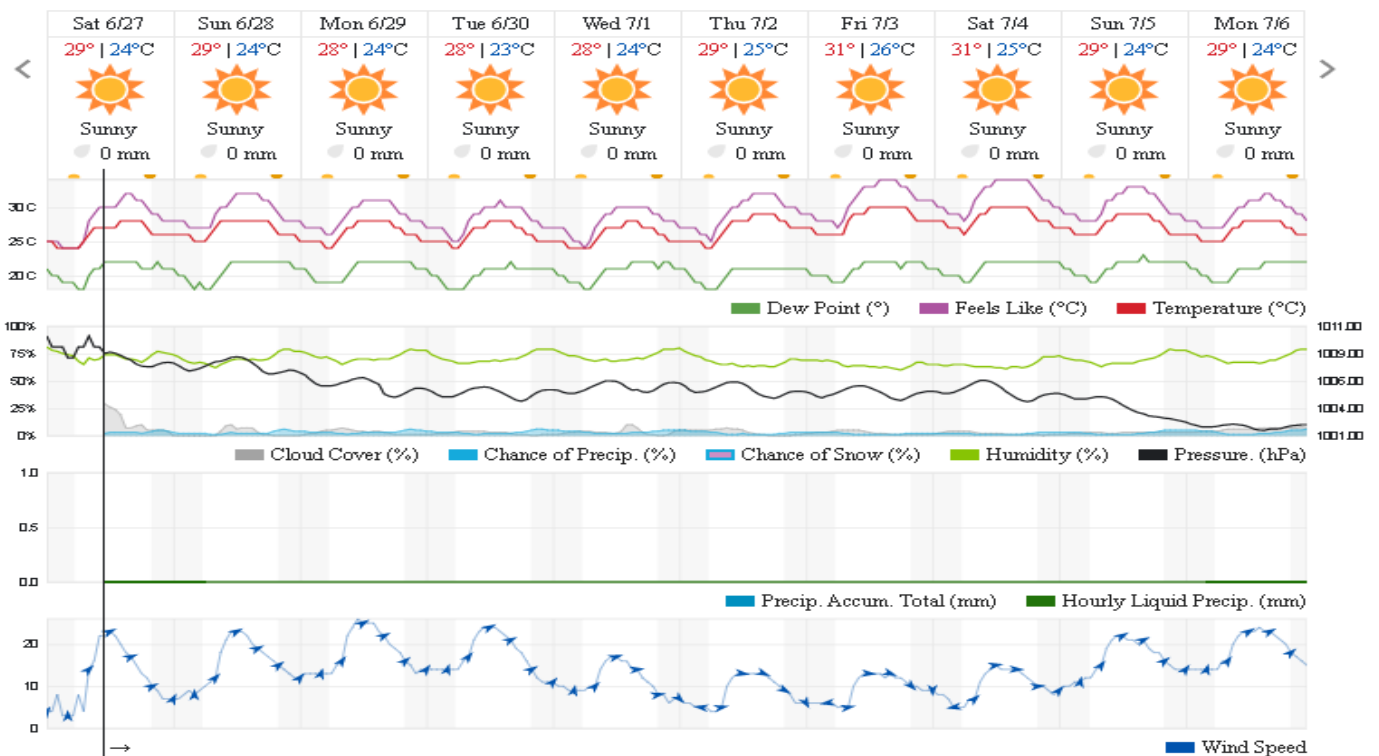

Beirut, Beirut Governorate, Lebanon 10-Day Weather Forecast

27° ACHRAFIEH, RIZK STATION | CHANGE

TODAY HOURLY 10-DAY CALENDAR HISTORY WUNDERMAP

Customize