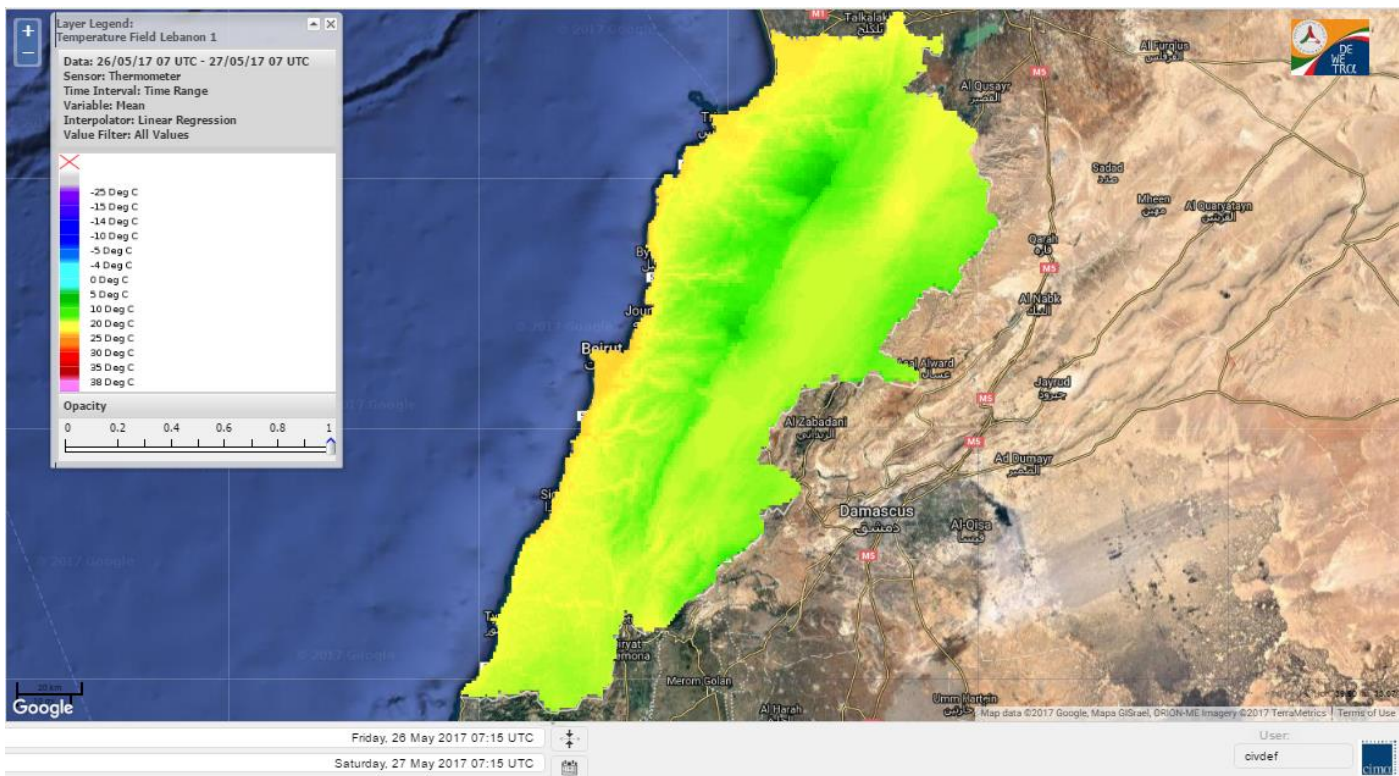

Lebanon temperature for 27 May 2017