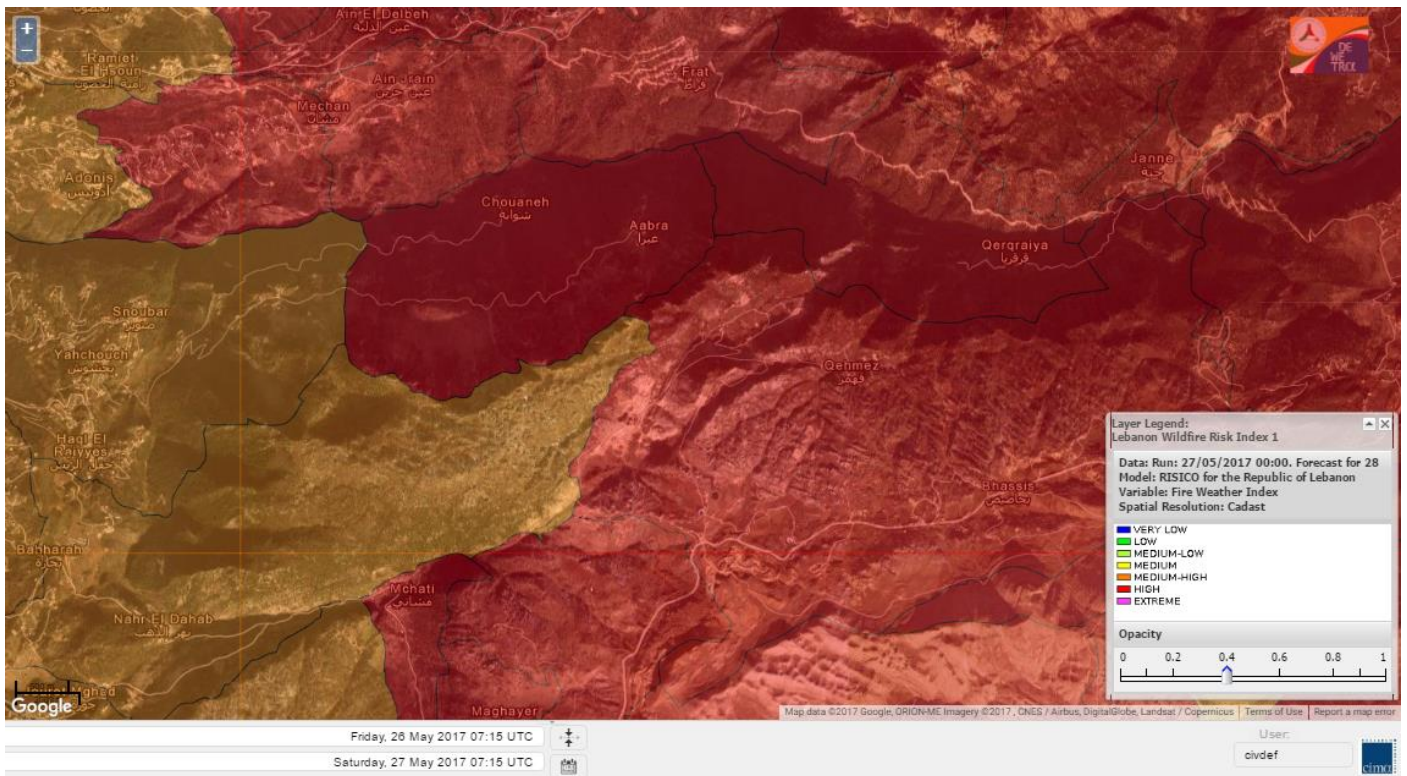

Jabal Moussa Reserve Forecast for 28 May 2017