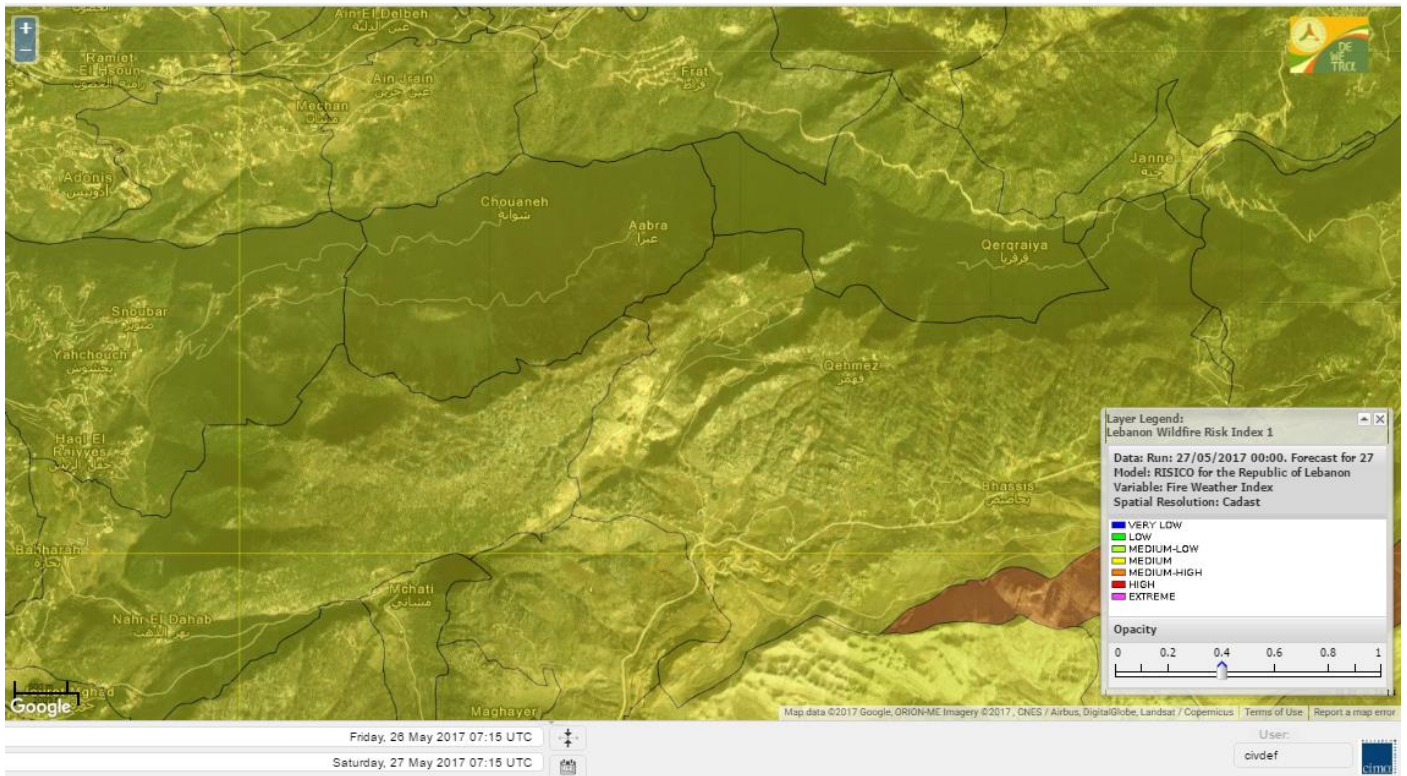

Jabal Moussa Reserve Forecast for 27 May 2017