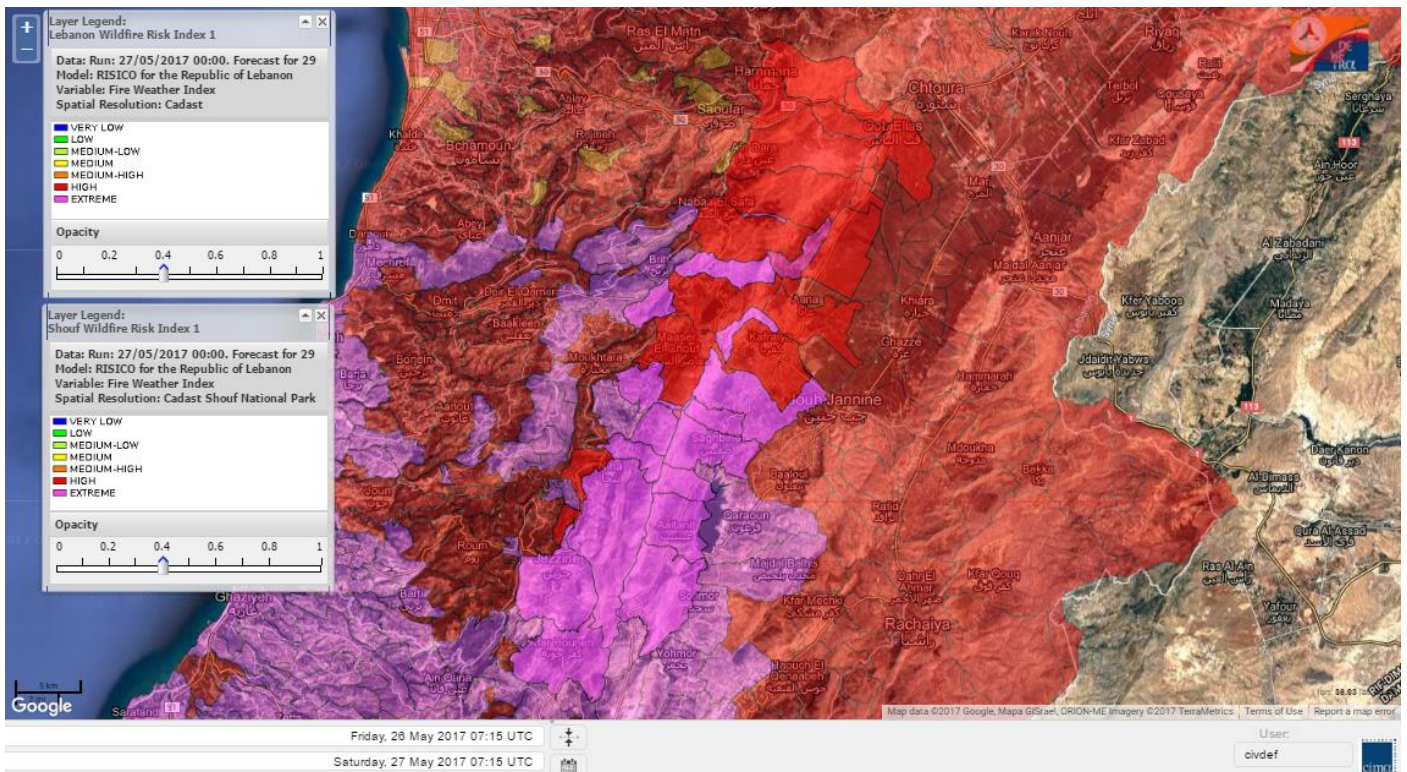

Shouf Biosphere Reserve Forecast for 29 May 2017