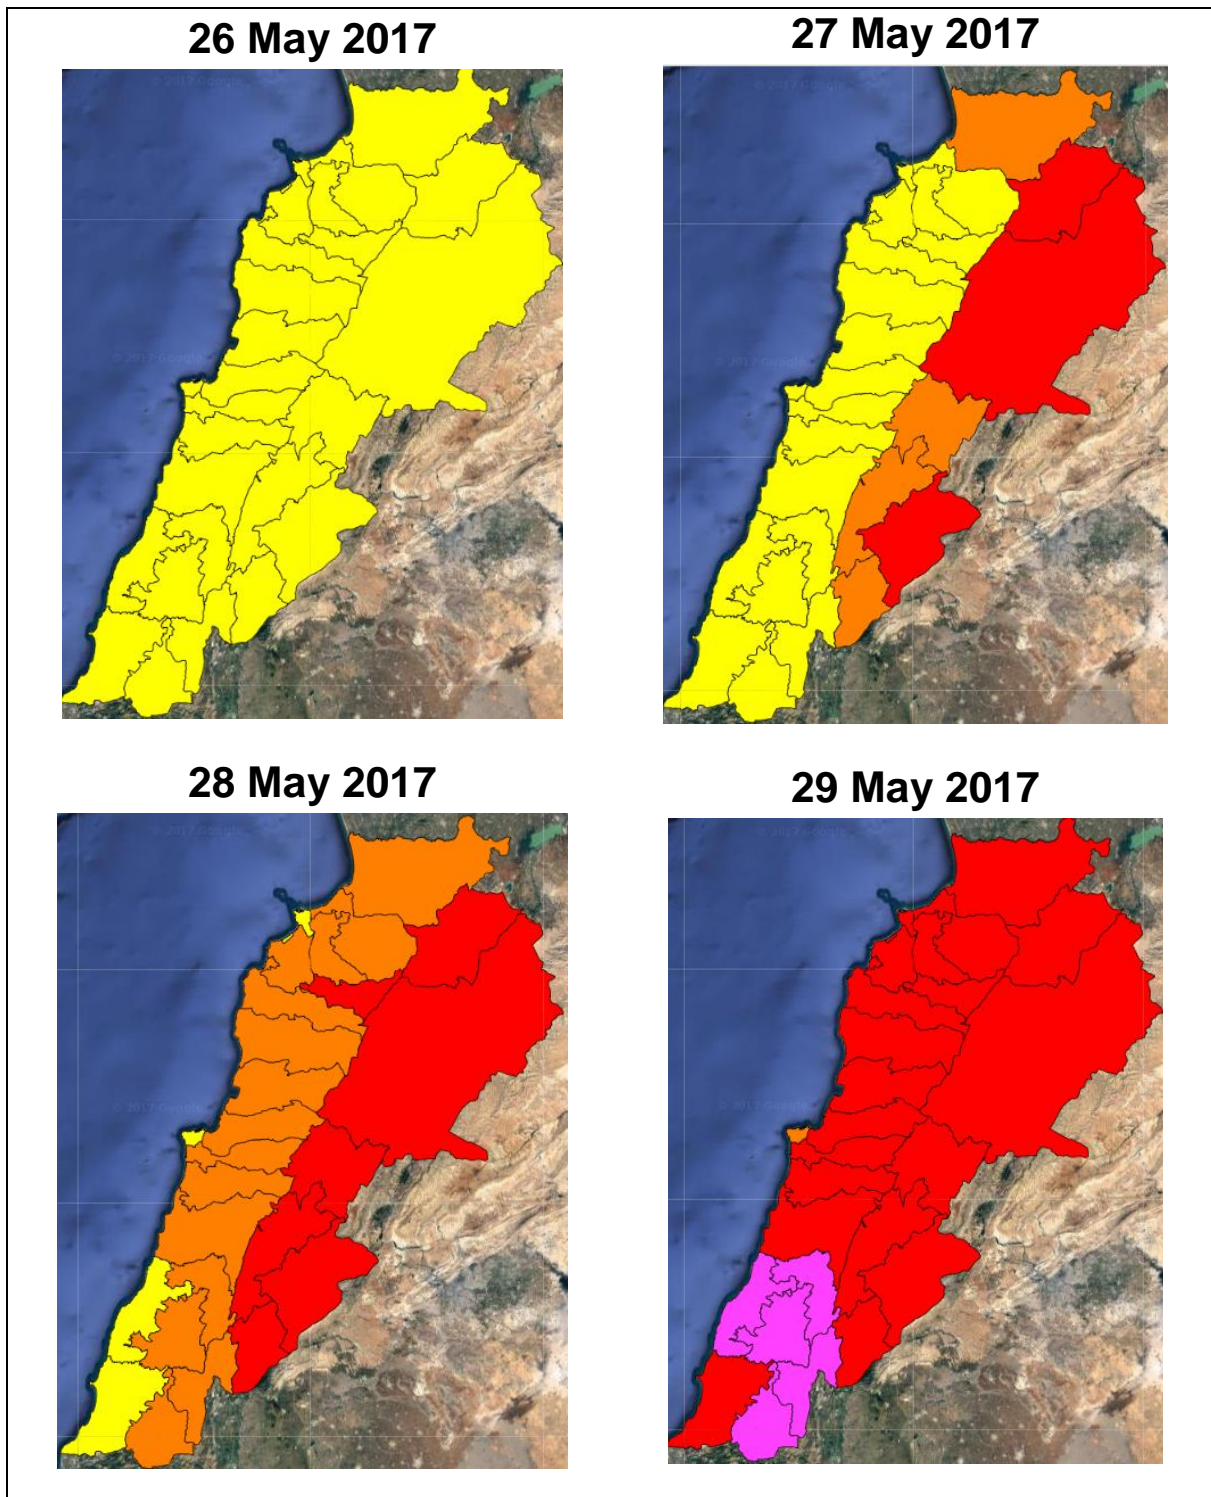

FIRE RISK INDEX

Layer Legend: Lebanon Wildfire Risk Index 1

Data: Run: 27/05/2017 00:00. Forecast for 27
Model: RISICO for the Republic of Lebanon
Variable: Fire Weather Index
Spatial Resolution: Caza

- VERY LOW
- LOW
- MEDIUM-LOW
- MEDIUM
- MEDIUM-HIGH
- HIGH
- EXTREME