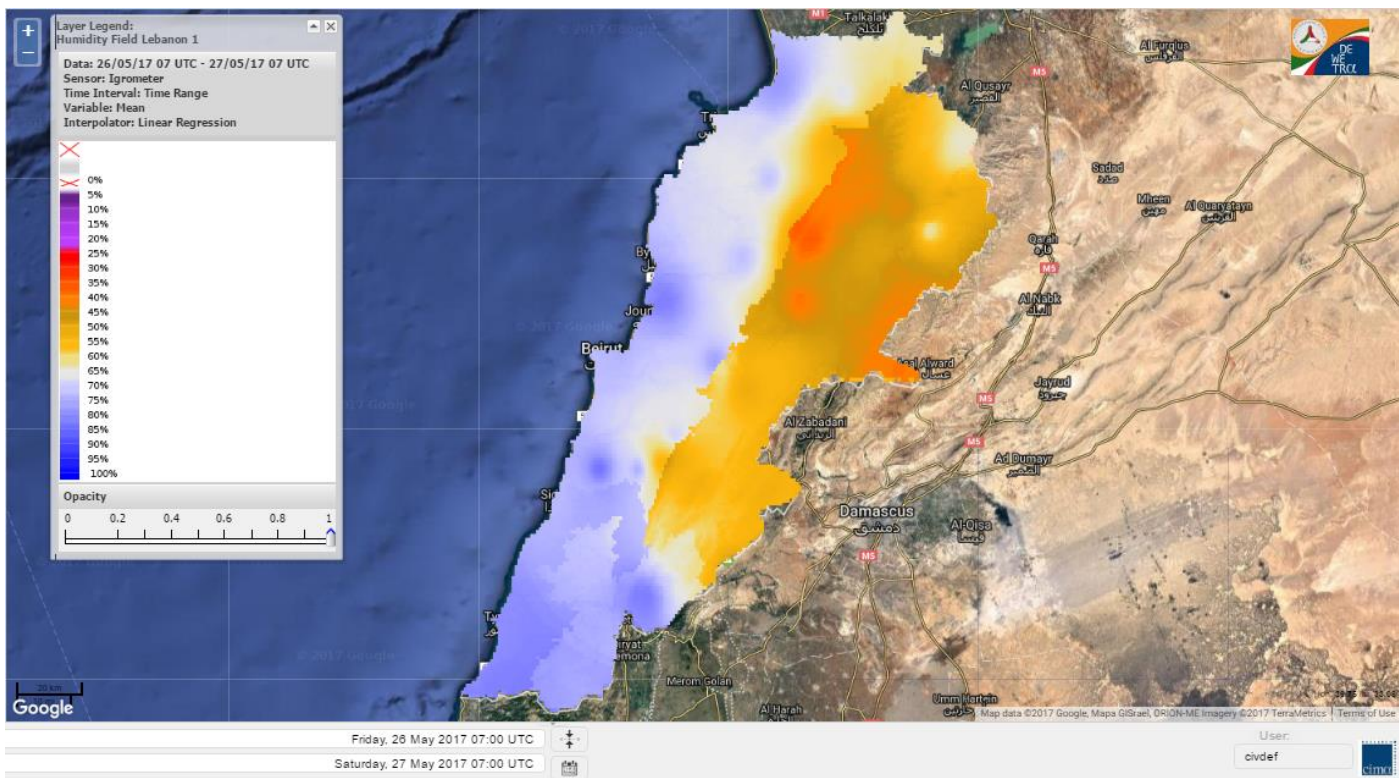

Lebanon humidity for 27 May 2017