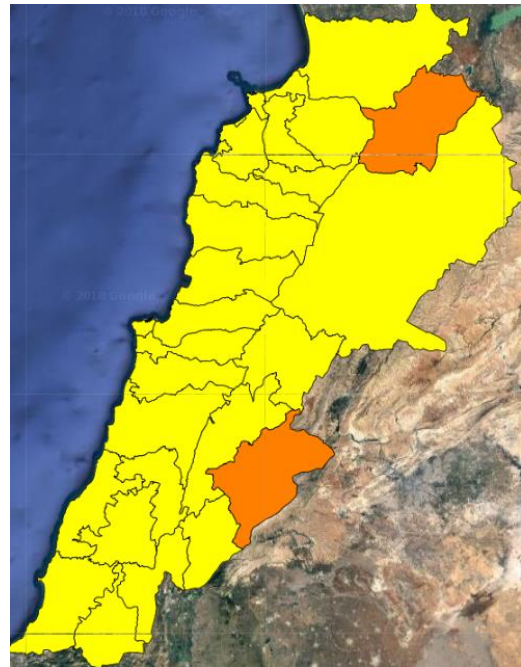

FIRE RISK INDEX

26 May 2018

27 May 2018

28 May 2018

29 May 2018

Layer Legend:
Lebanon Wildfire Risk Index 1

Data: Run: 27/05/2018 00:00. Forecast for 27
Model: RISICO for the Republic of Lebanon
Variable: Fire Weather Index
Spatial Resolution: Caza

- VERY LOW
- LOW
- MEDIUM-LOW
- MEDIUM
- MEDIUM-HIGH
- HIGH
- EXTREME