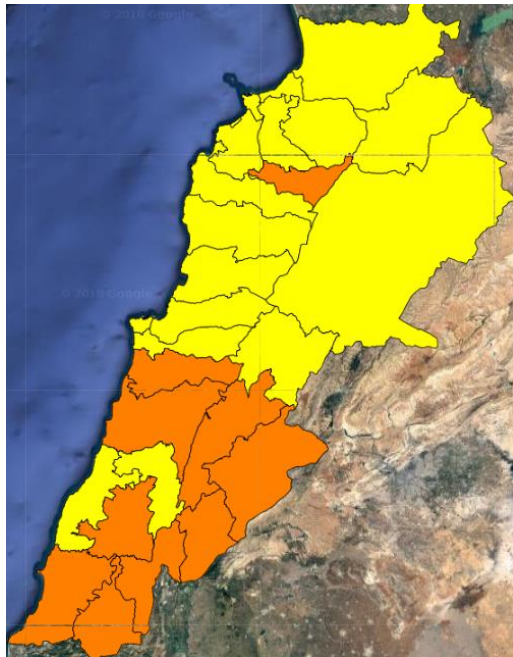

FIRE RISK INDEX

26 May 2018