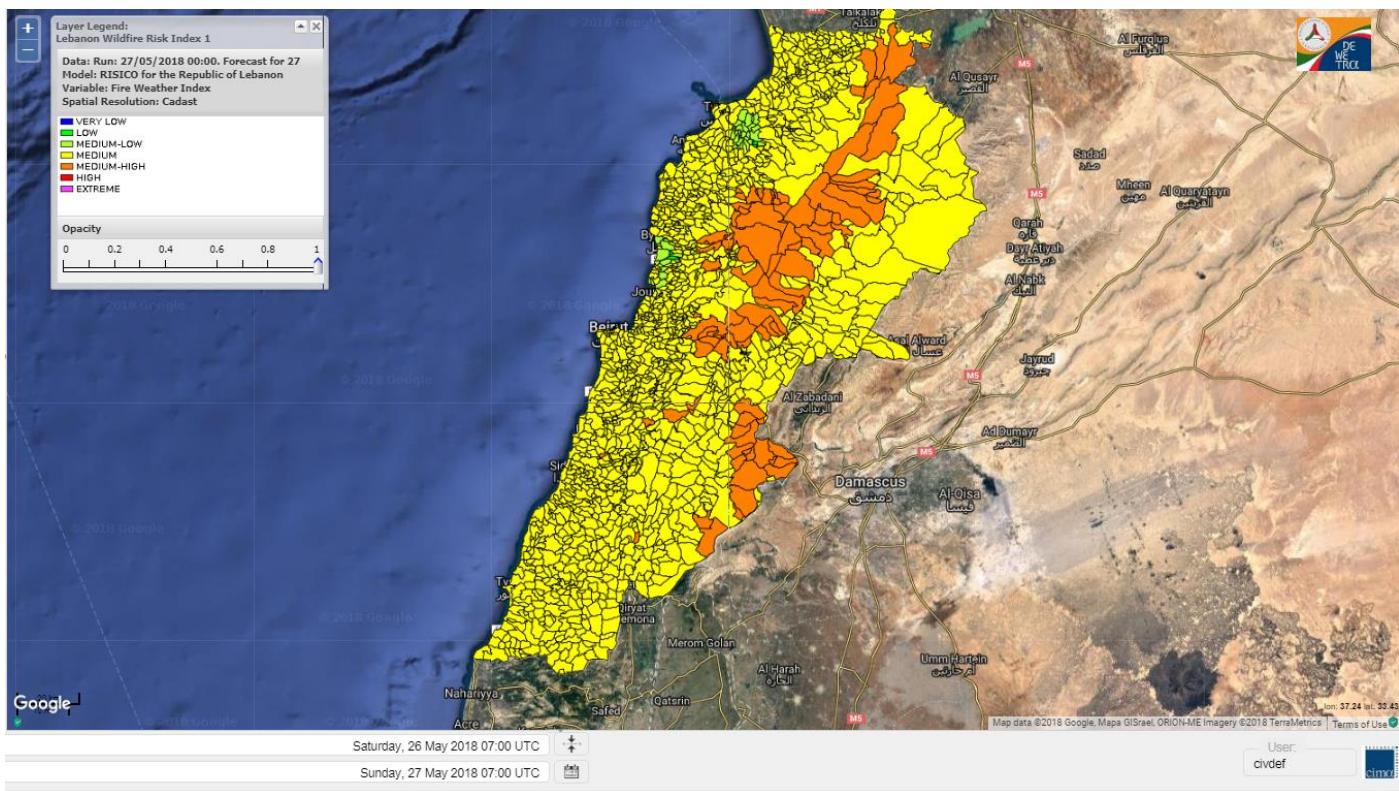

Lebanon for 27 May 2018