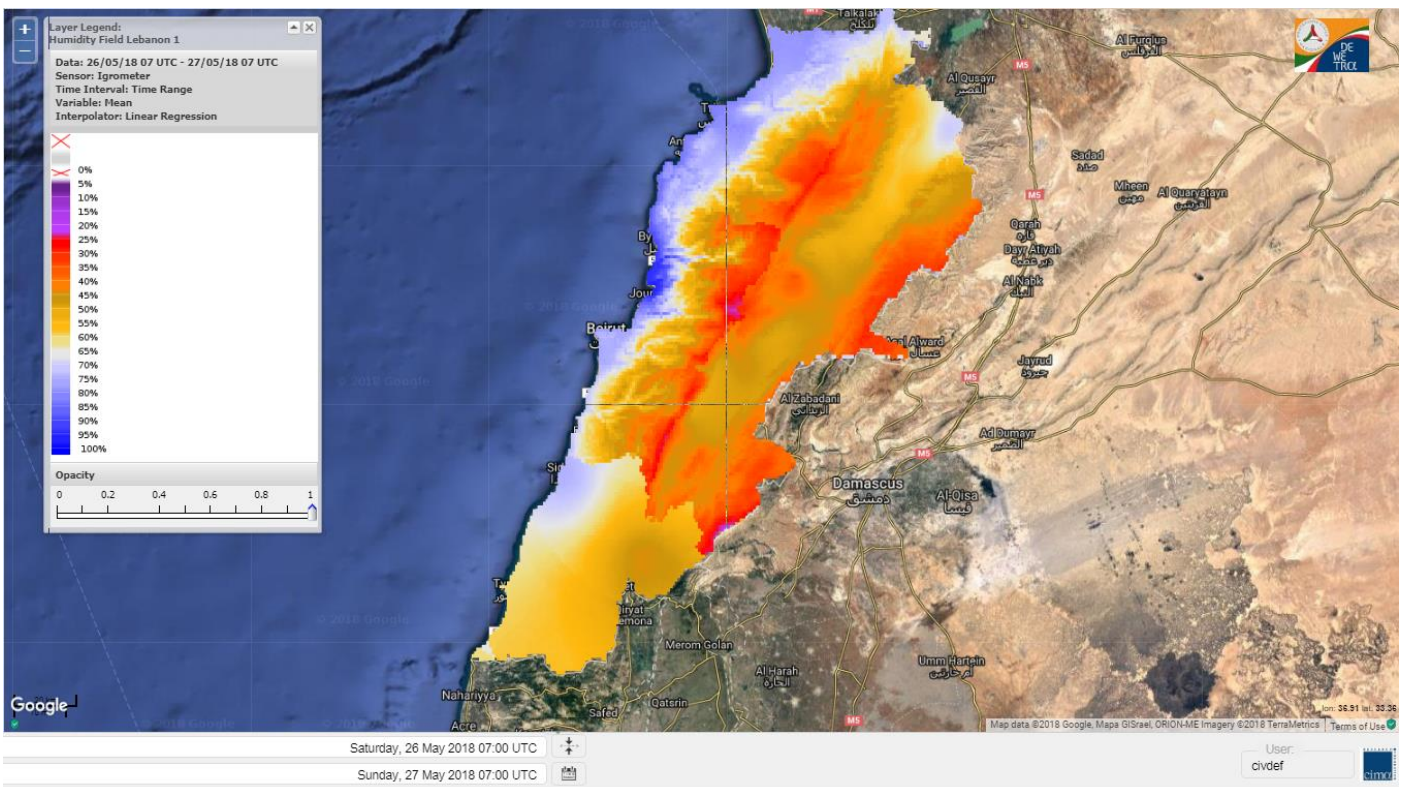

Lebanon humidity for 27 May 2018