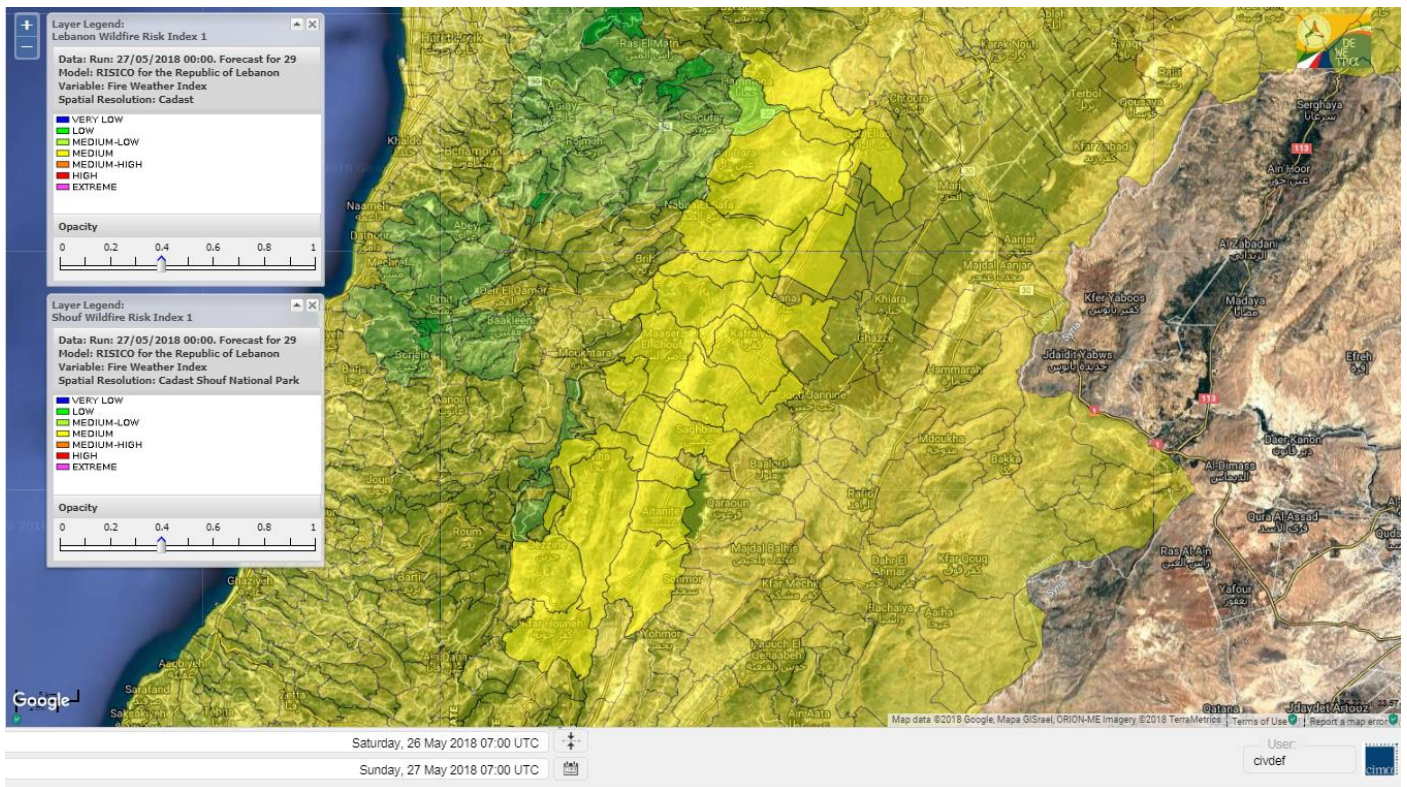

Shouf Biosphere Reserve Forecast for 29 May 2018