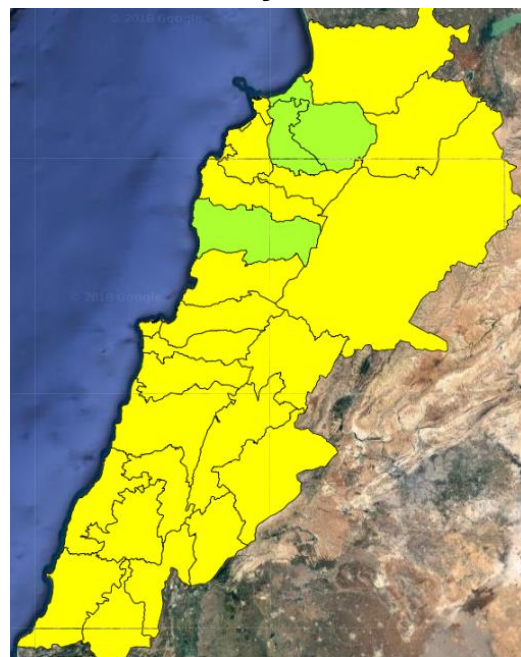

Beirut, 27 May 2018

FIRE RISK INDEX

26 May 2018

27 May 2018

28 May 2018

29 May 2018

Layer Legend:
Lebanon Wildfire Risk Index 1

Data: Run: 27/05/2018 00:00. Forecast for 27
Model: RISICO for the Republic of Lebanon
Variable: Fire Weather Index
Spatial Resolution: Caza