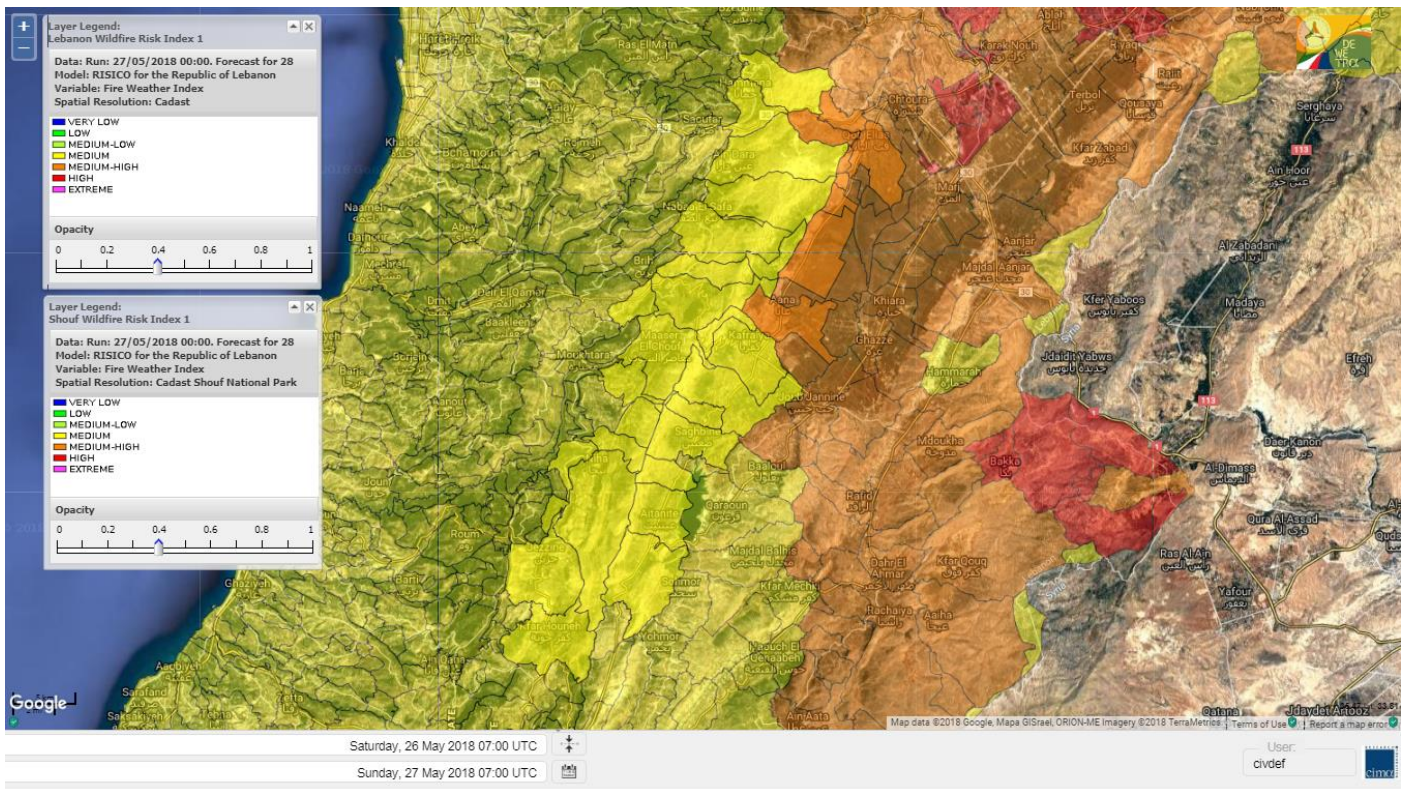

Shouf Biosphere Reserve Forecast for 28 May 2018