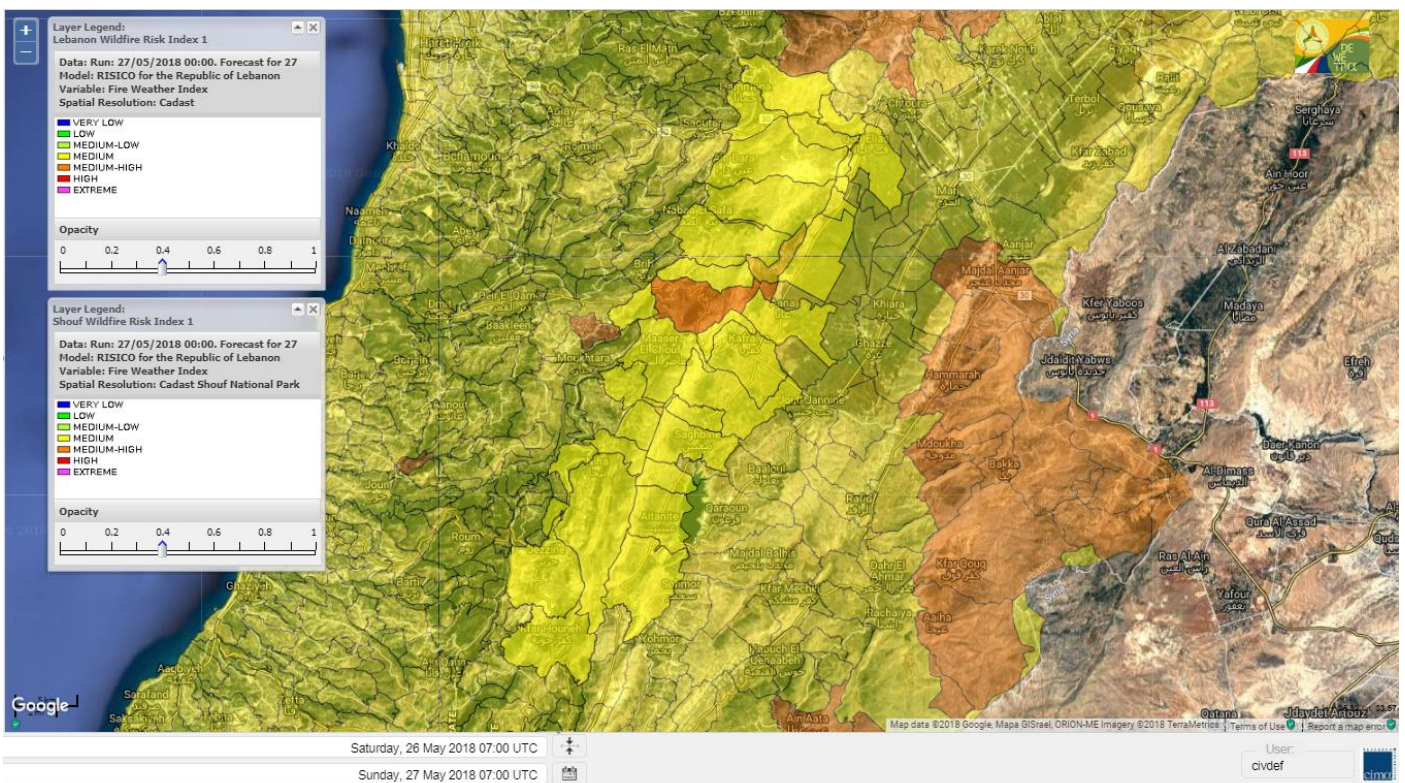

Shouf Biosphere Reserve Forecast for 27 May 2018