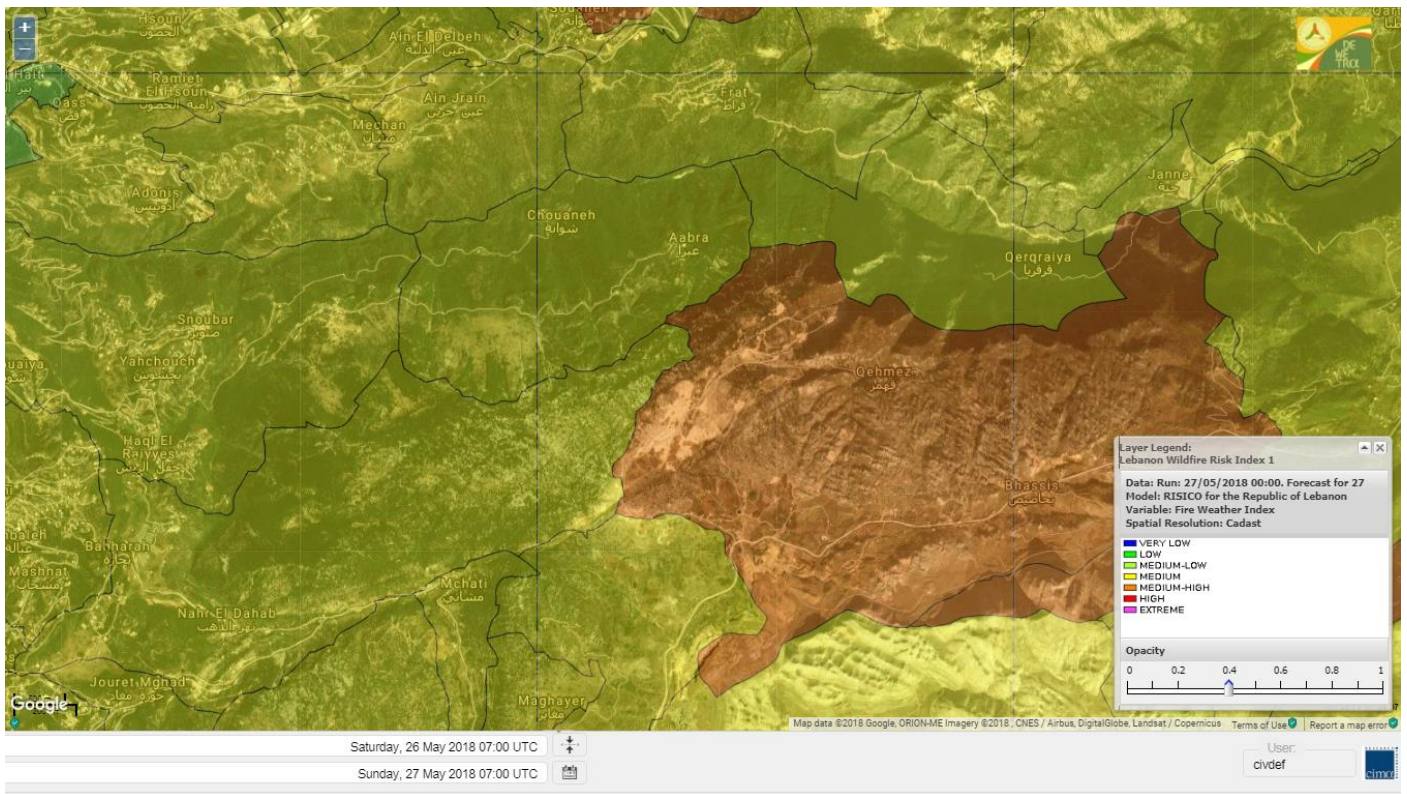

Jabal Moussa Reserve Forecast for 27 May 2018