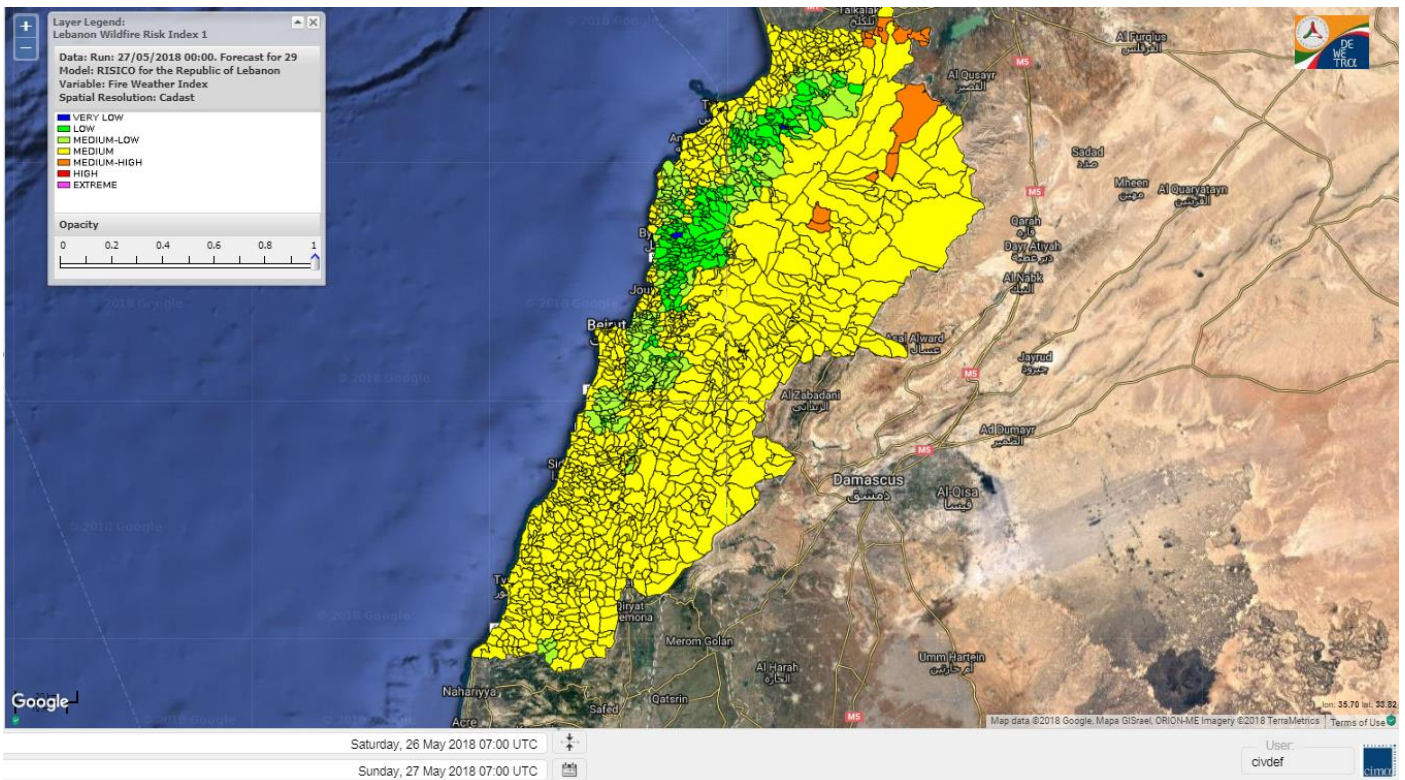

Lebanon for 29 May 2018