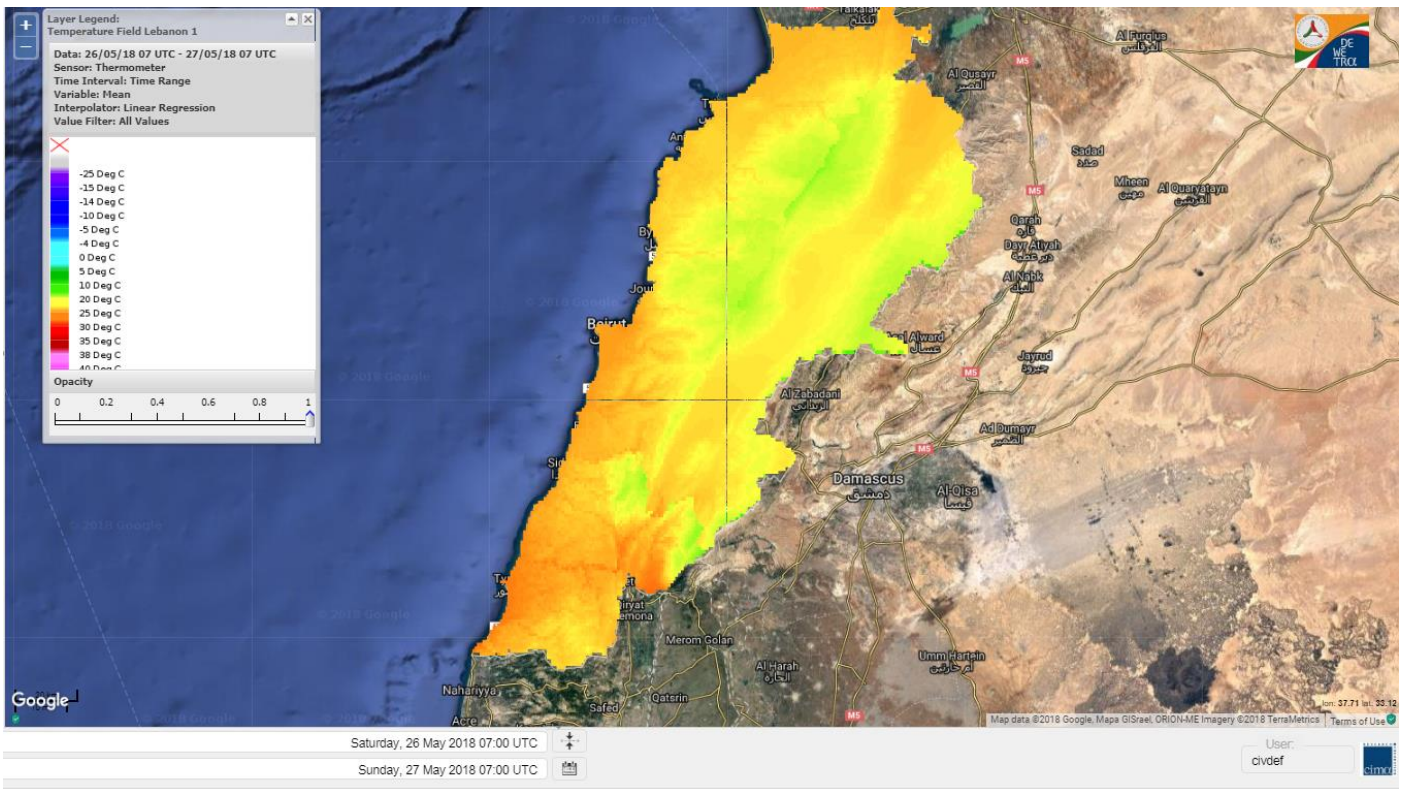

Lebanon temperature for 27 May 2018