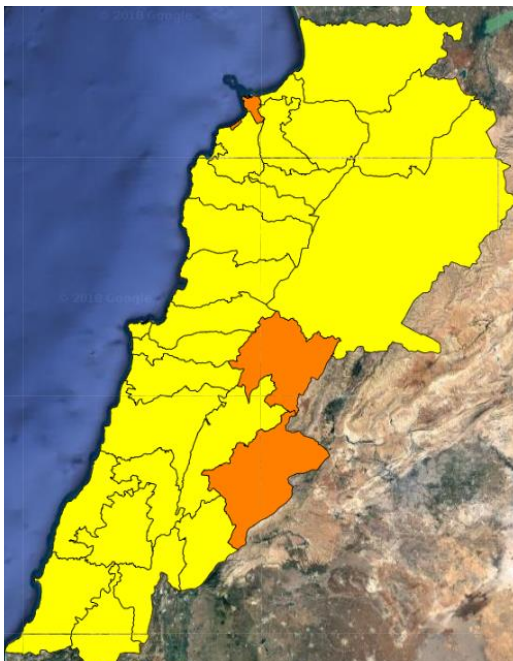

Beirut, 27 May 2018

FIRE RISK INDEX

26 May 2018

27 May 2018

28 May 2018

29 May 2018

Layer Legend:
Lebanon Wildfire Risk Index 1

Data: Run: 27/05/2018 00:00. Forecast for 27
Model: RISICO for the Republic of Lebanon
Variable: Fire Weather Index
Spatial Resolution: Caza