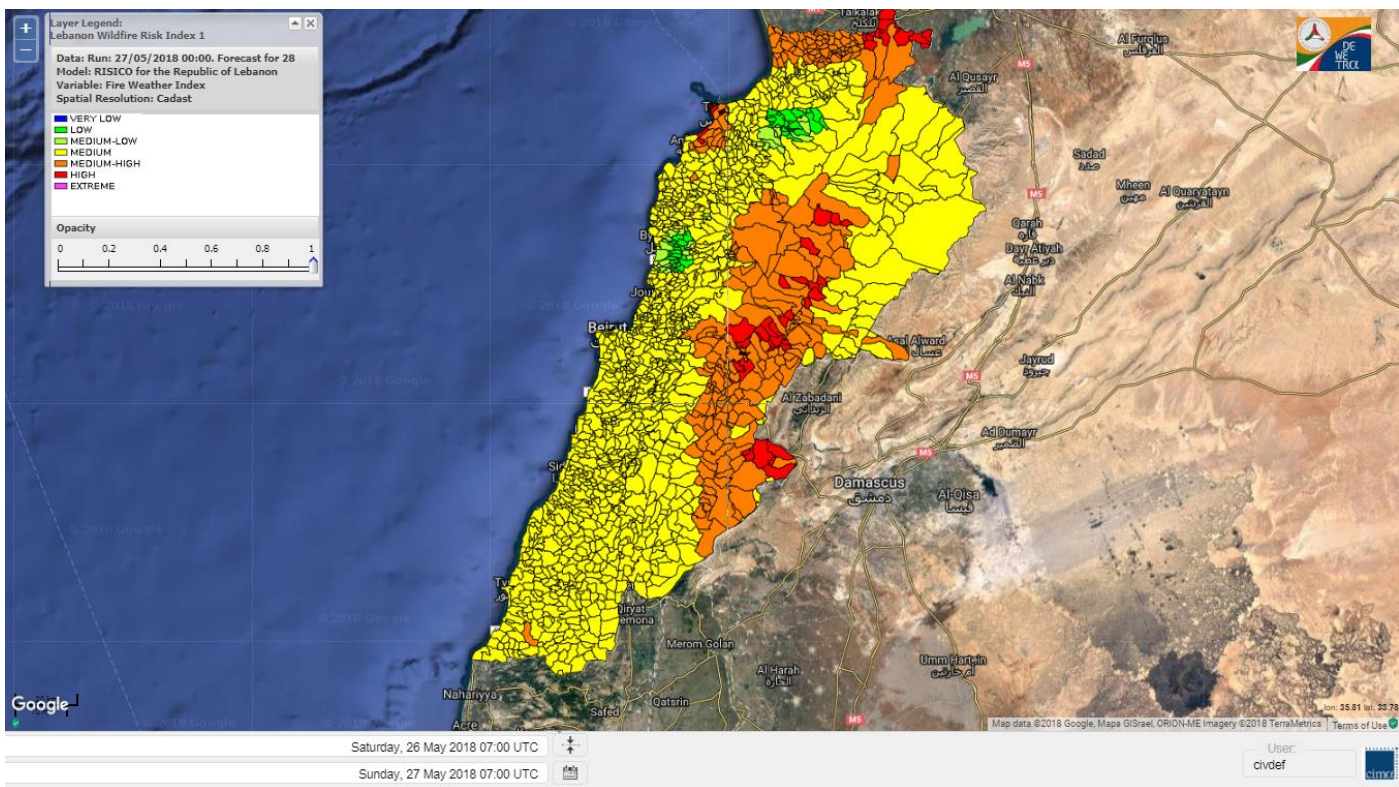

Lebanon for 28 May 2018