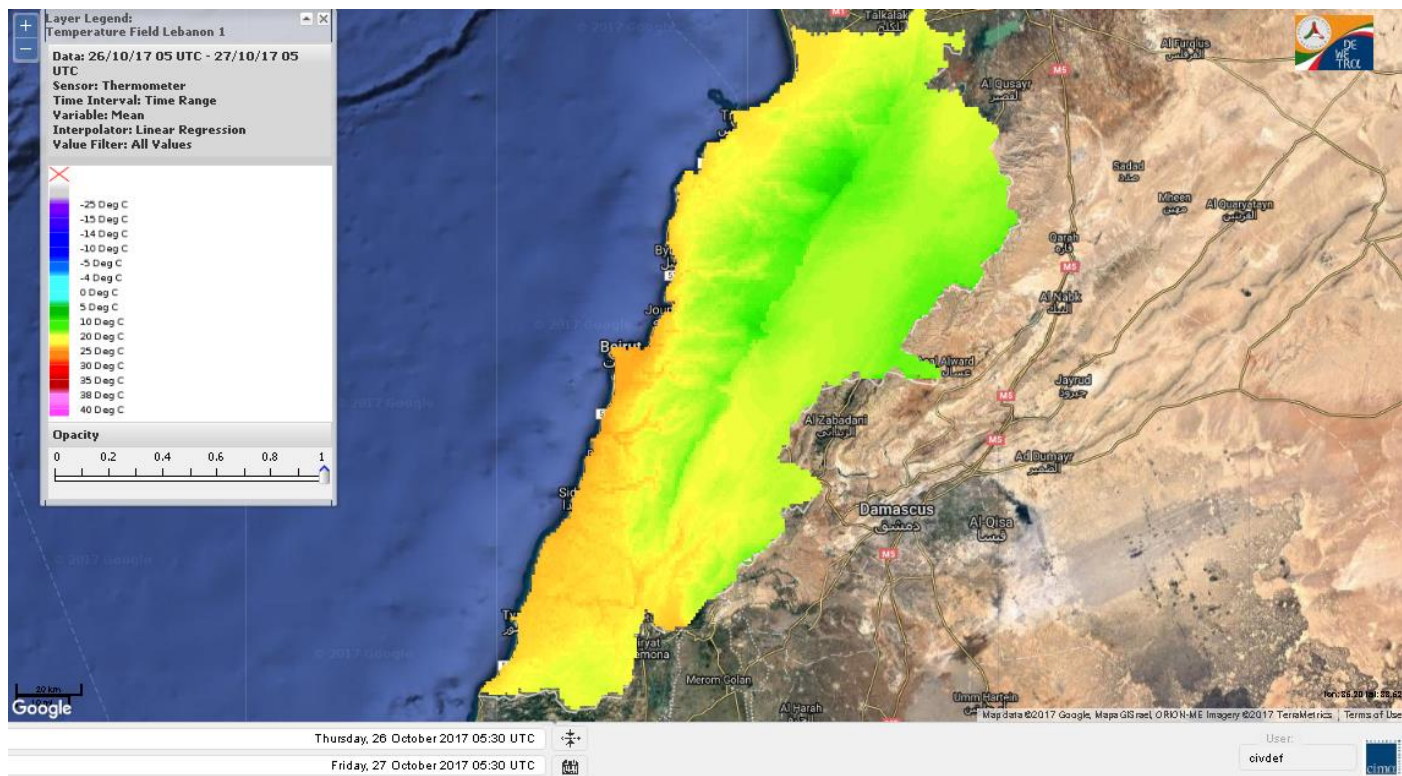

Lebanon temperature for 27 Oct 2017