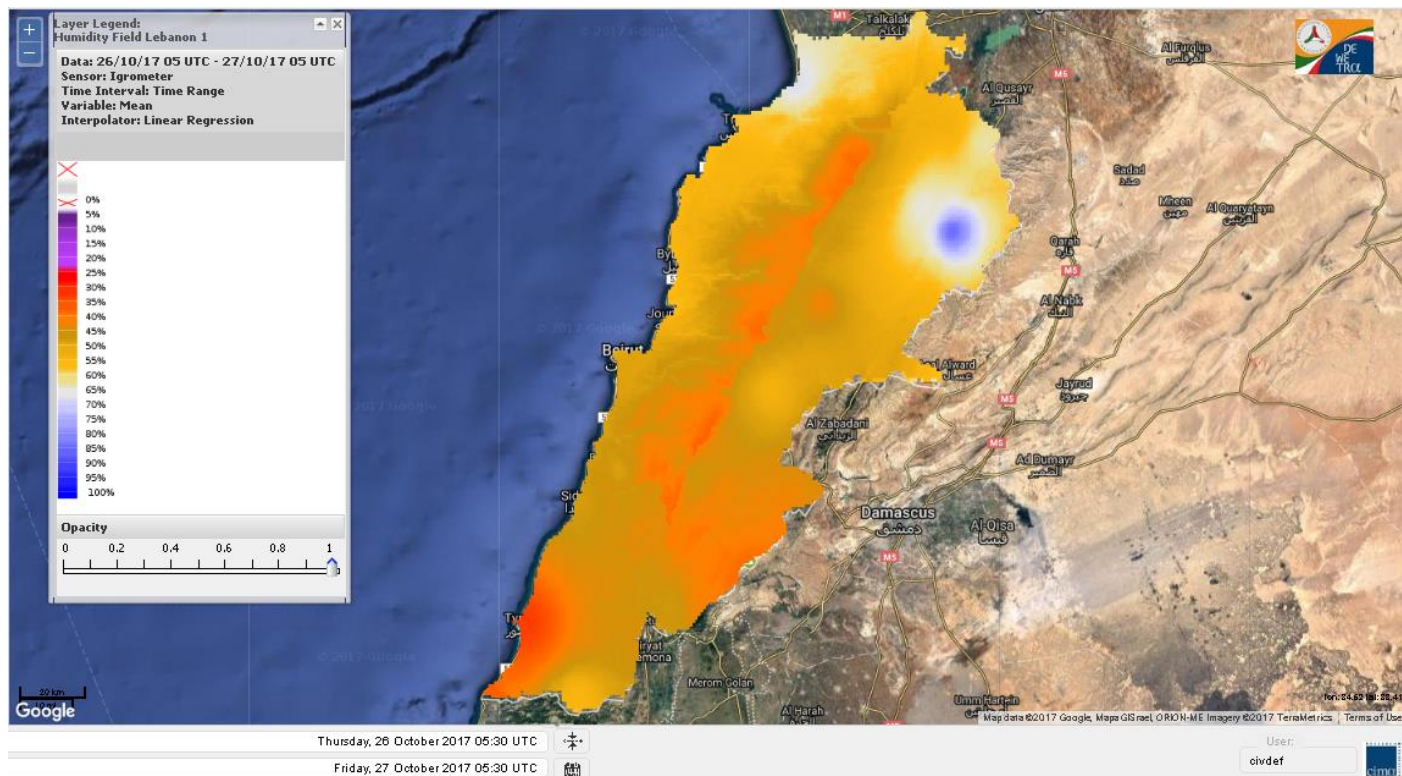

Lebanon humidity for 27 Oct 2017