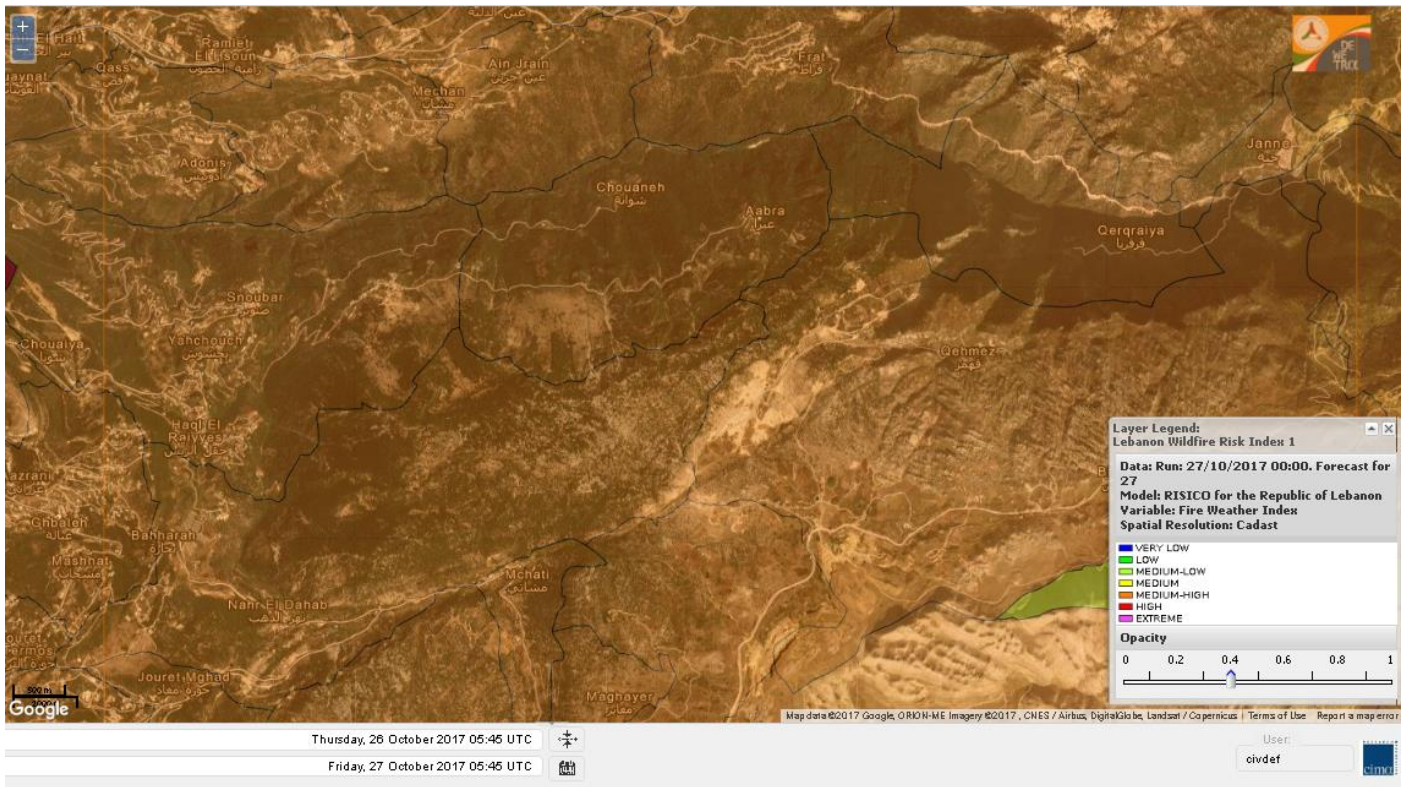

Shouf Biosphere Reserve Forecast for 27 Oct 2017

Shouf Biosphere Reserve Forecast for 28 Oct 2017

Shouf Biosphere Reserve Forecast for 29 Oct 2017

Jabal Moussa Reserve Forecast for 27 Oct 2017

Jabal Moussa Reserve Forecast for 28 Oct 2017