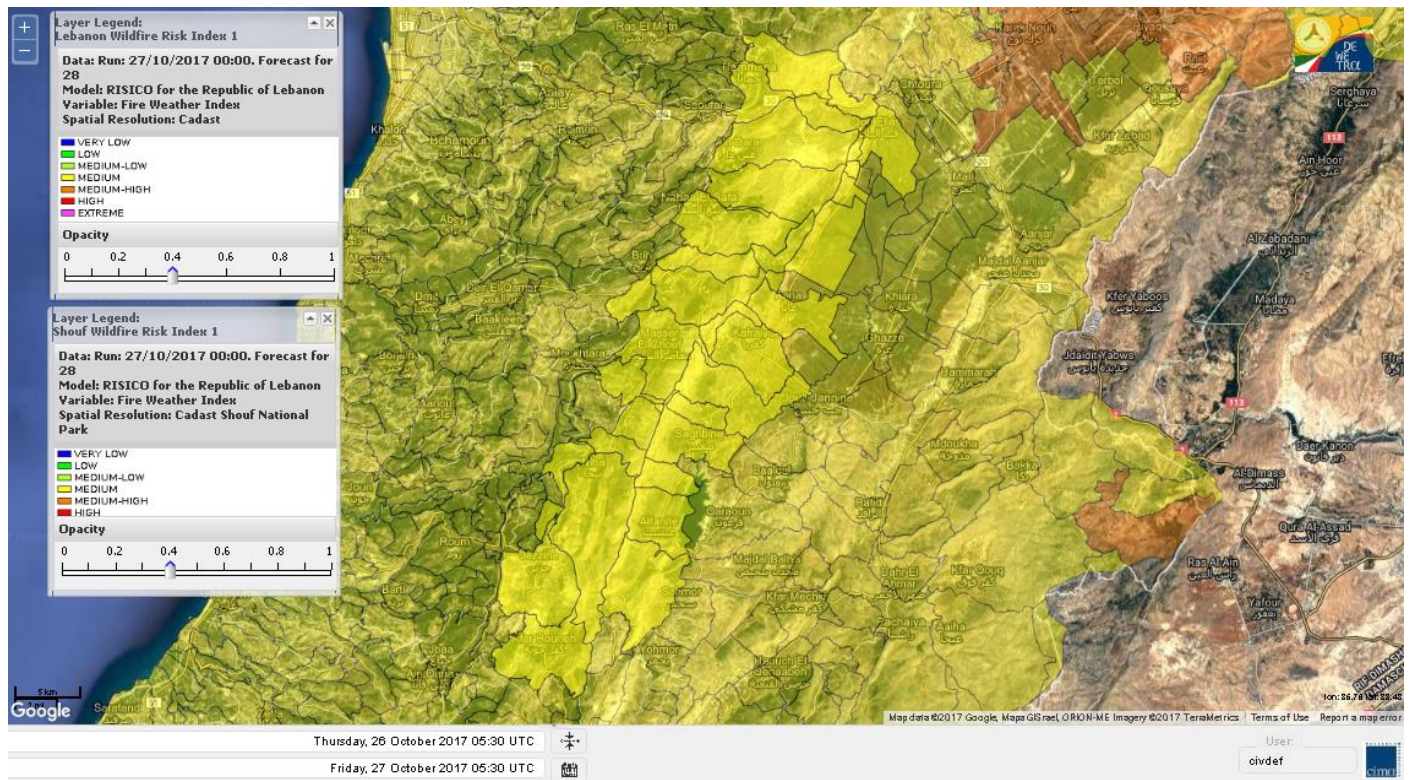

Shouf Biosphere Reserve Forecast for 28 Oct 2017