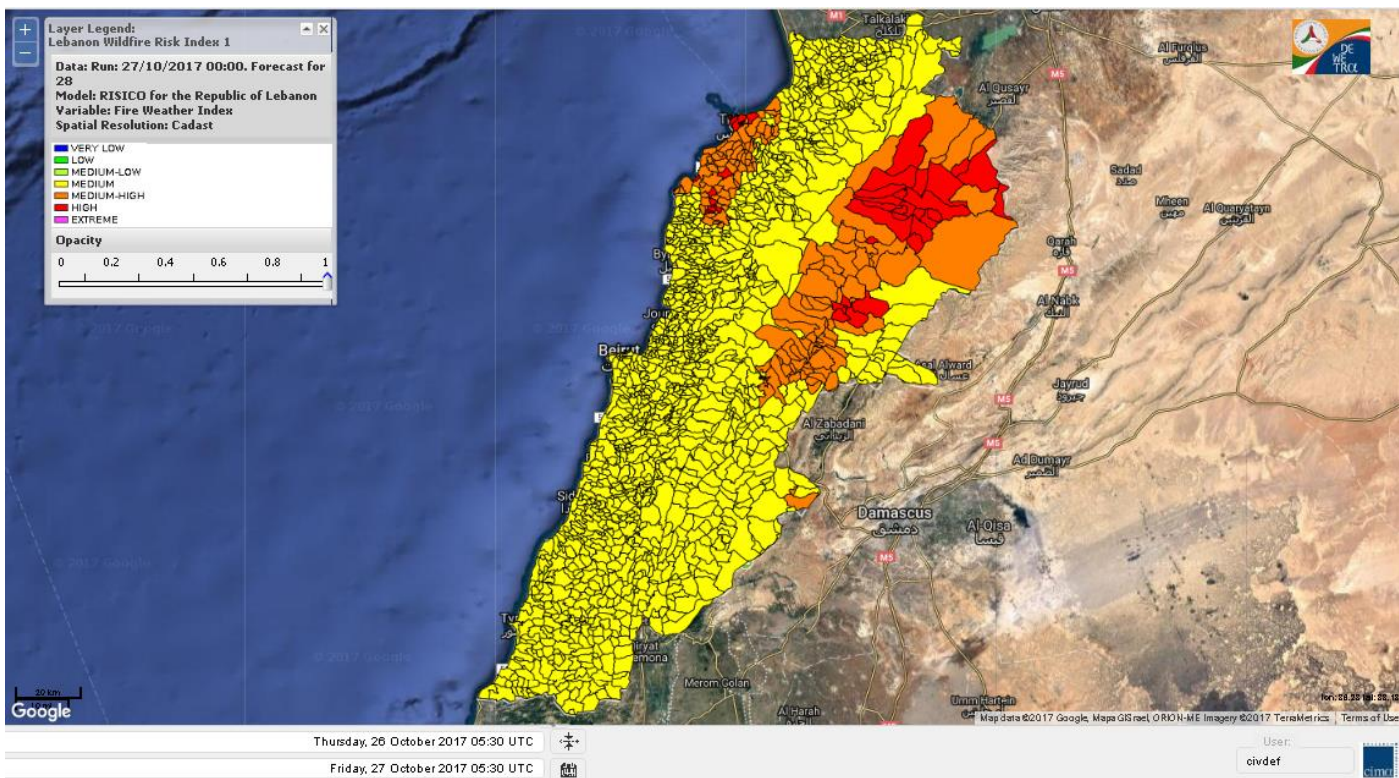

Lebanon for 28 Oct 2017