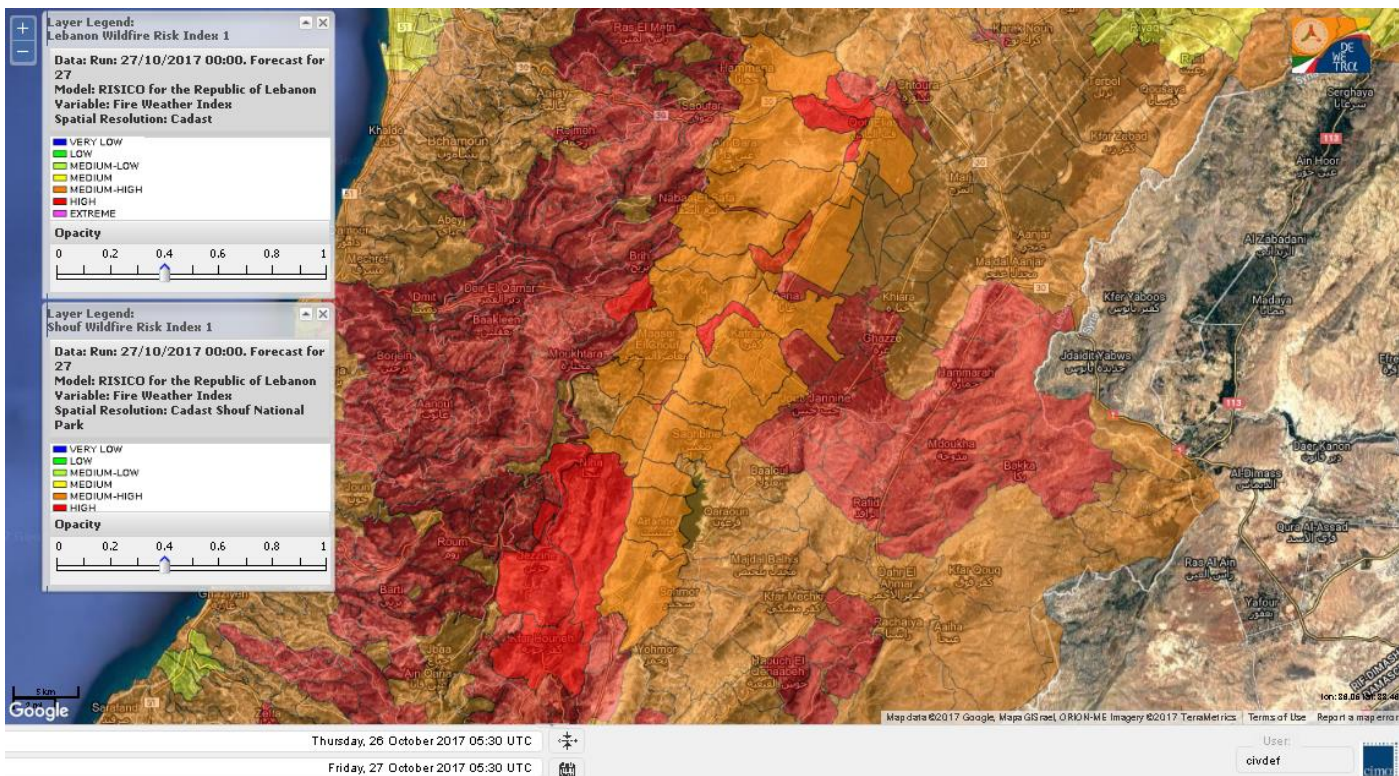

Shouf Biosphere Reserve Forecast for 27 Oct 2017