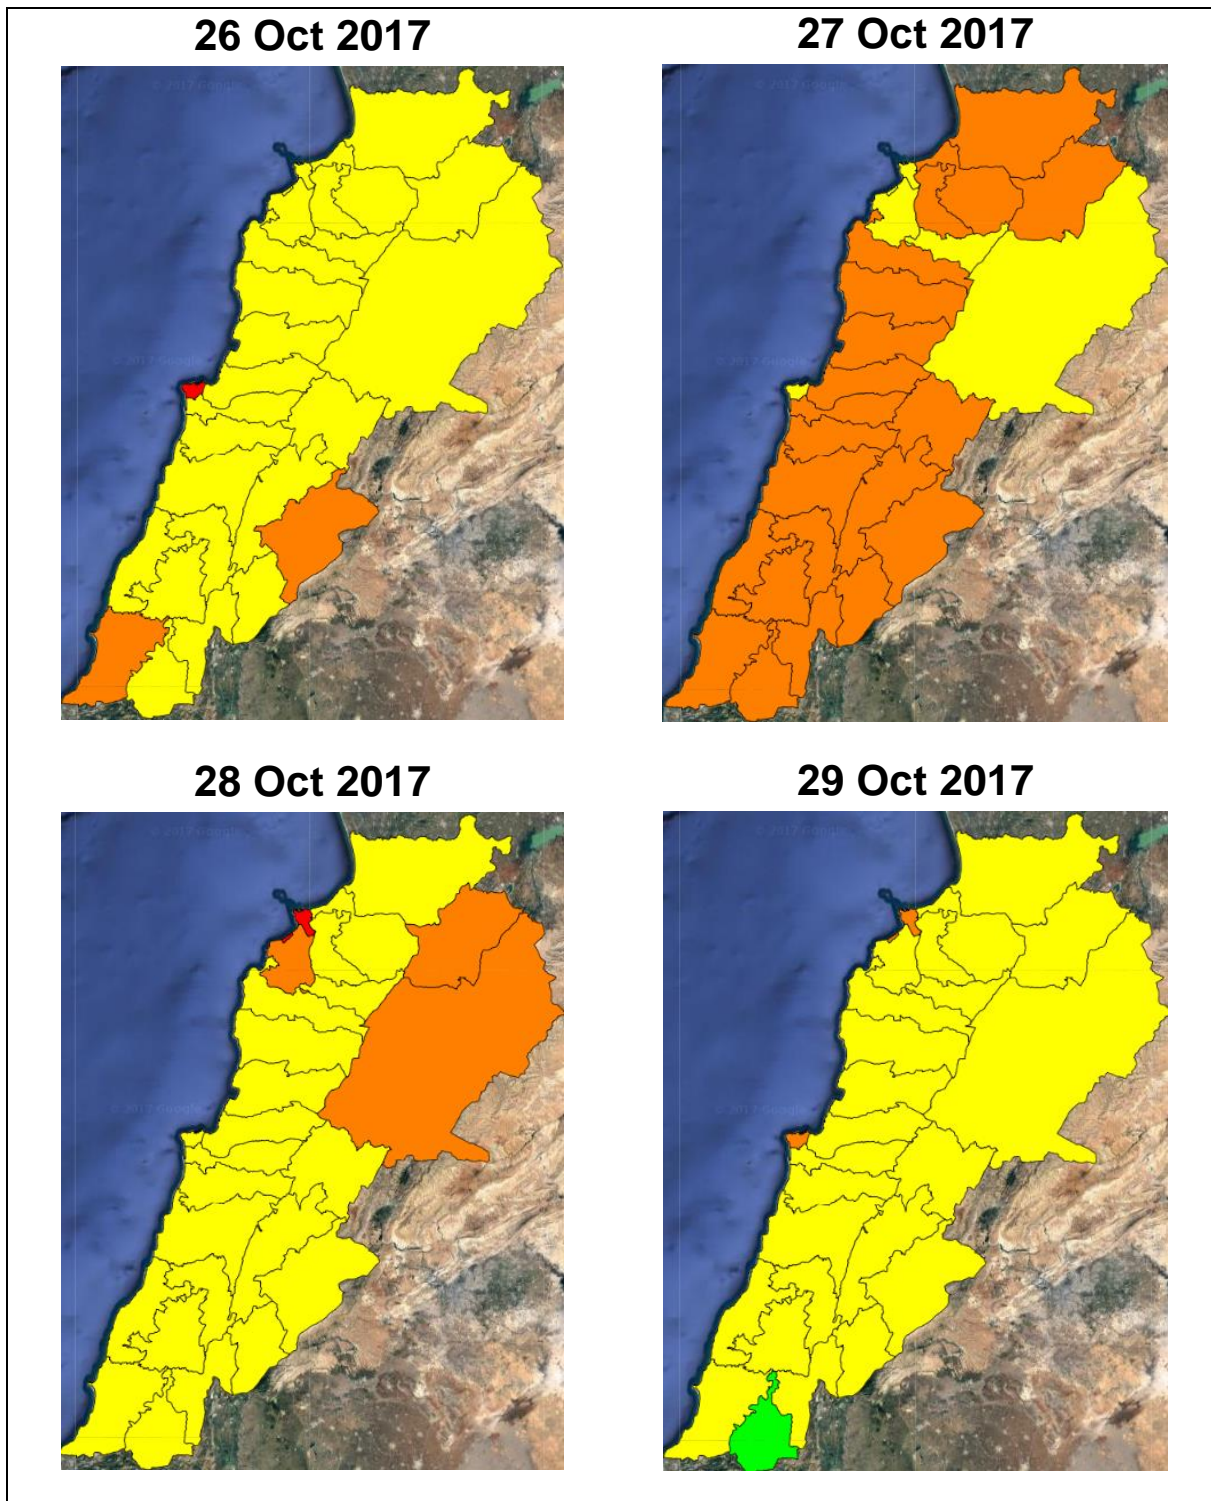

FIRE RISK INDEX

Layer Legend:
Lebanon Wildfire Risk Index 1

Data: Run: 27/10/2017 00:00. Forecast for 27
Model: RISICO for the Republic of Lebanon
Variable: Fire Weather Index
Spatial Resolution: Caza

- VERY LOW
- LOW
- MEDIUM-LOW
- MEDIUM
- MEDIUM-HIGH
- HIGH
- EXTREME