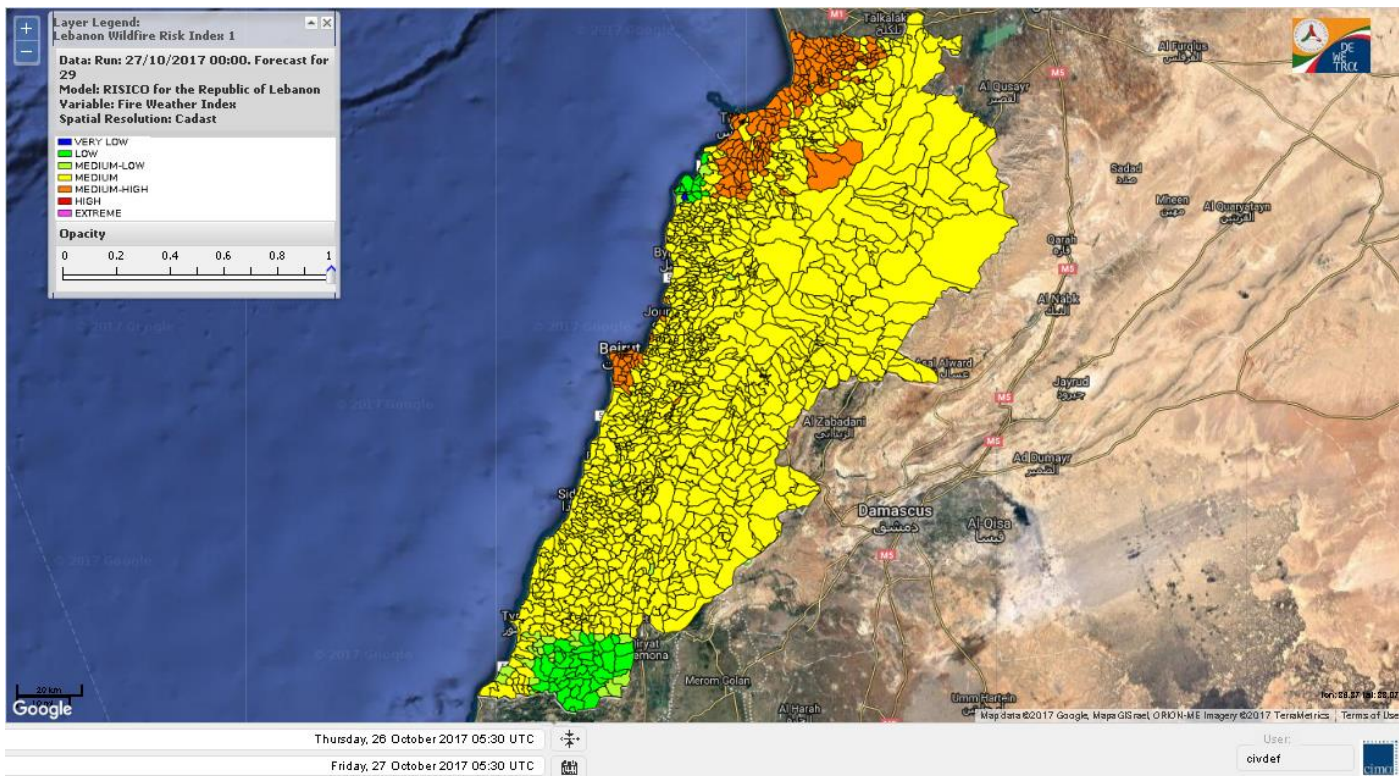

Lebanon for 29 Oct 2017