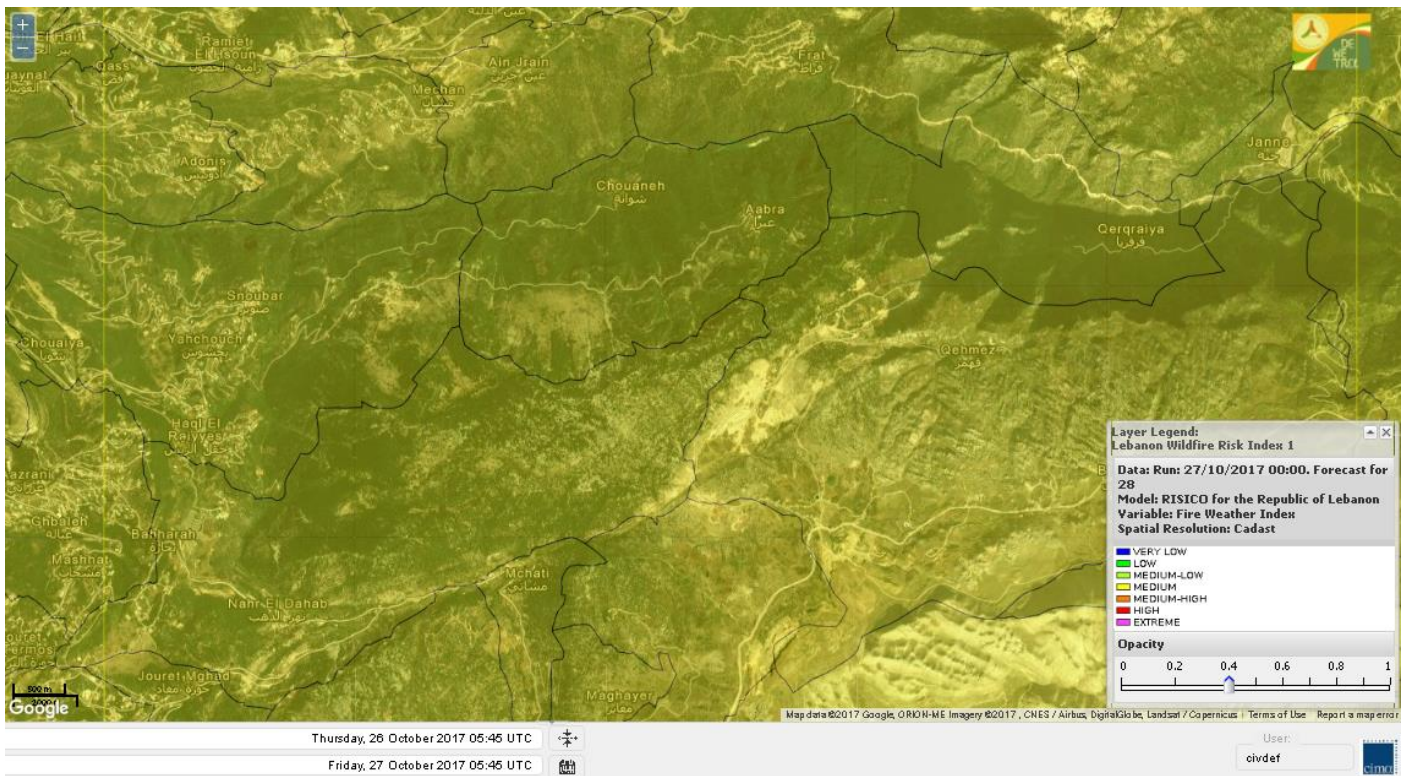

Jabal Moussa Reserve Forecast for 28 Oct 2017