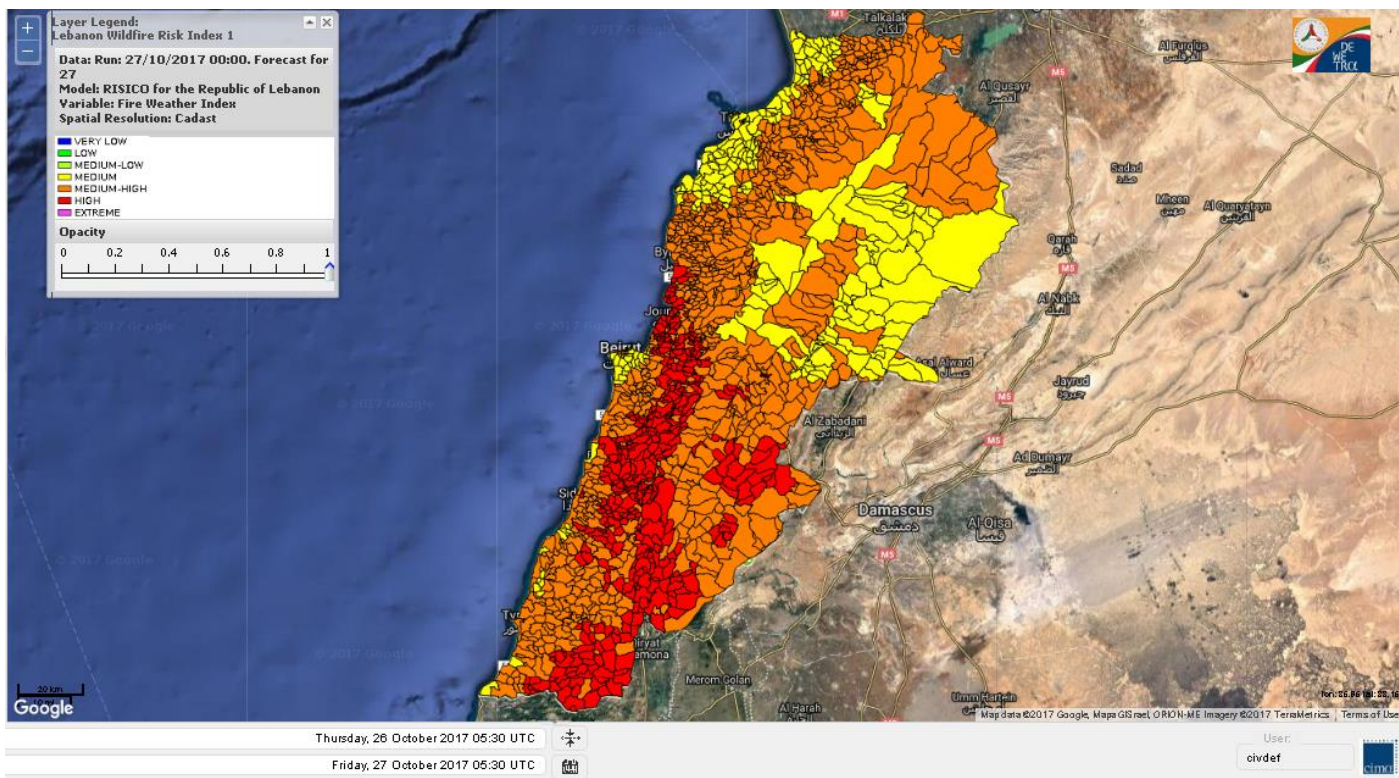

Lebanon for 27 Oct 2017