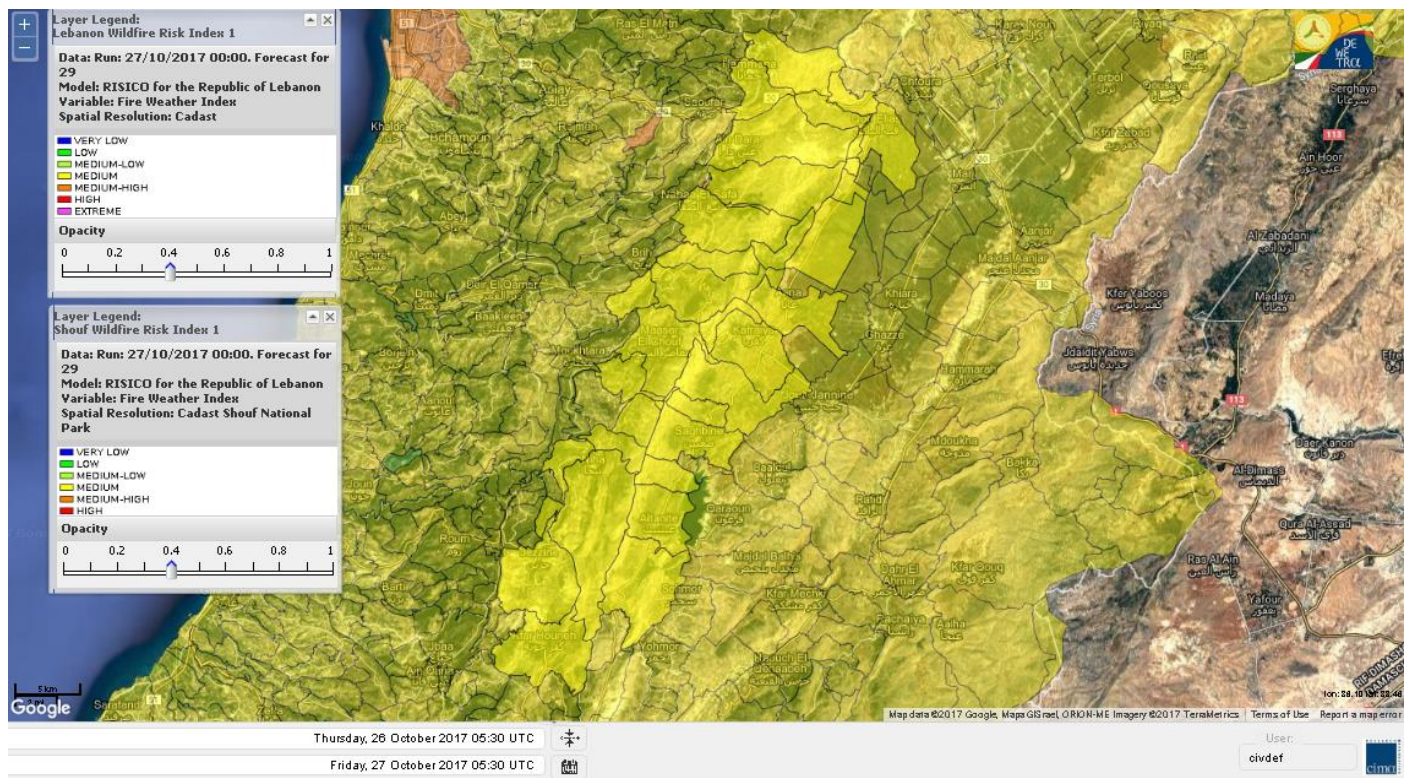

Shouf Biosphere Reserve Forecast for 29 Oct 2017