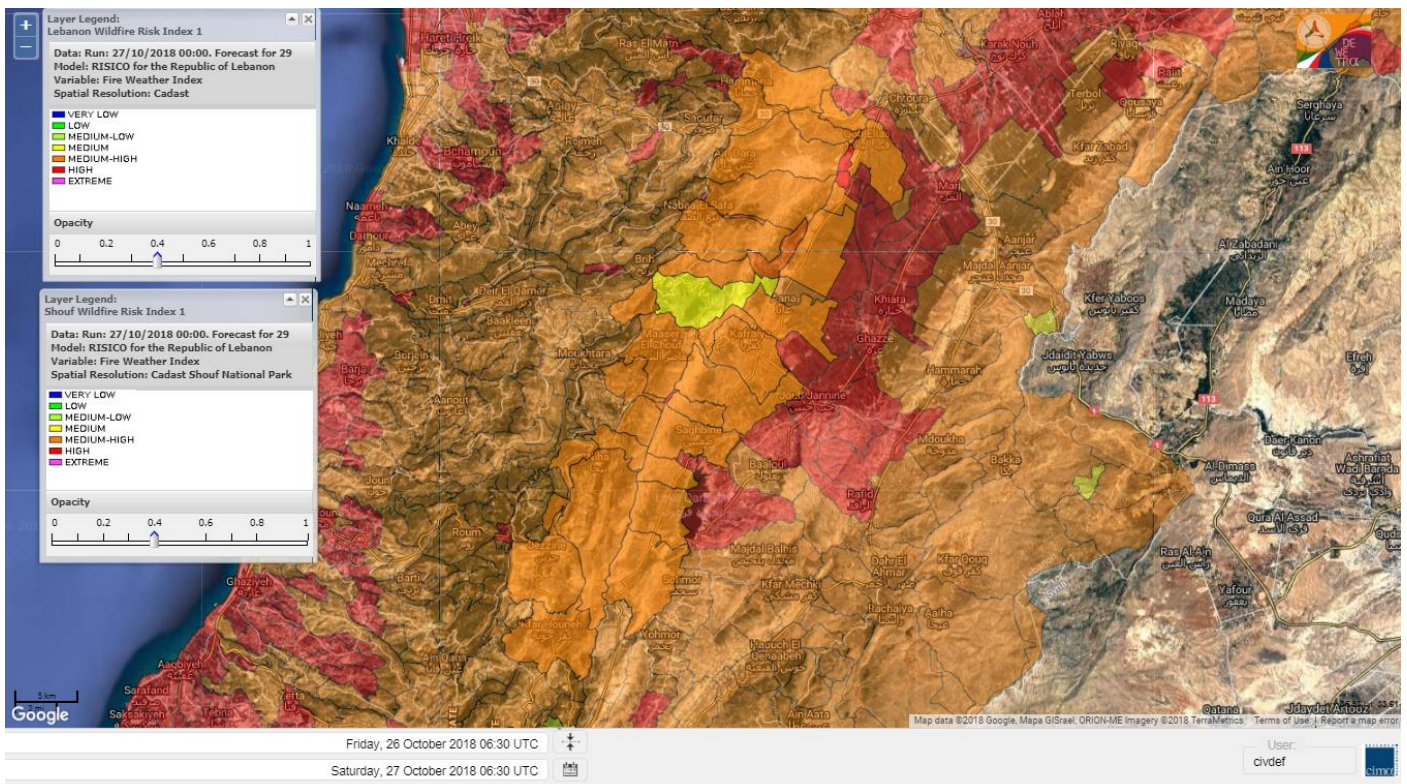

Shouf Biosphere Reserve Forecast for 29 Oct 2018