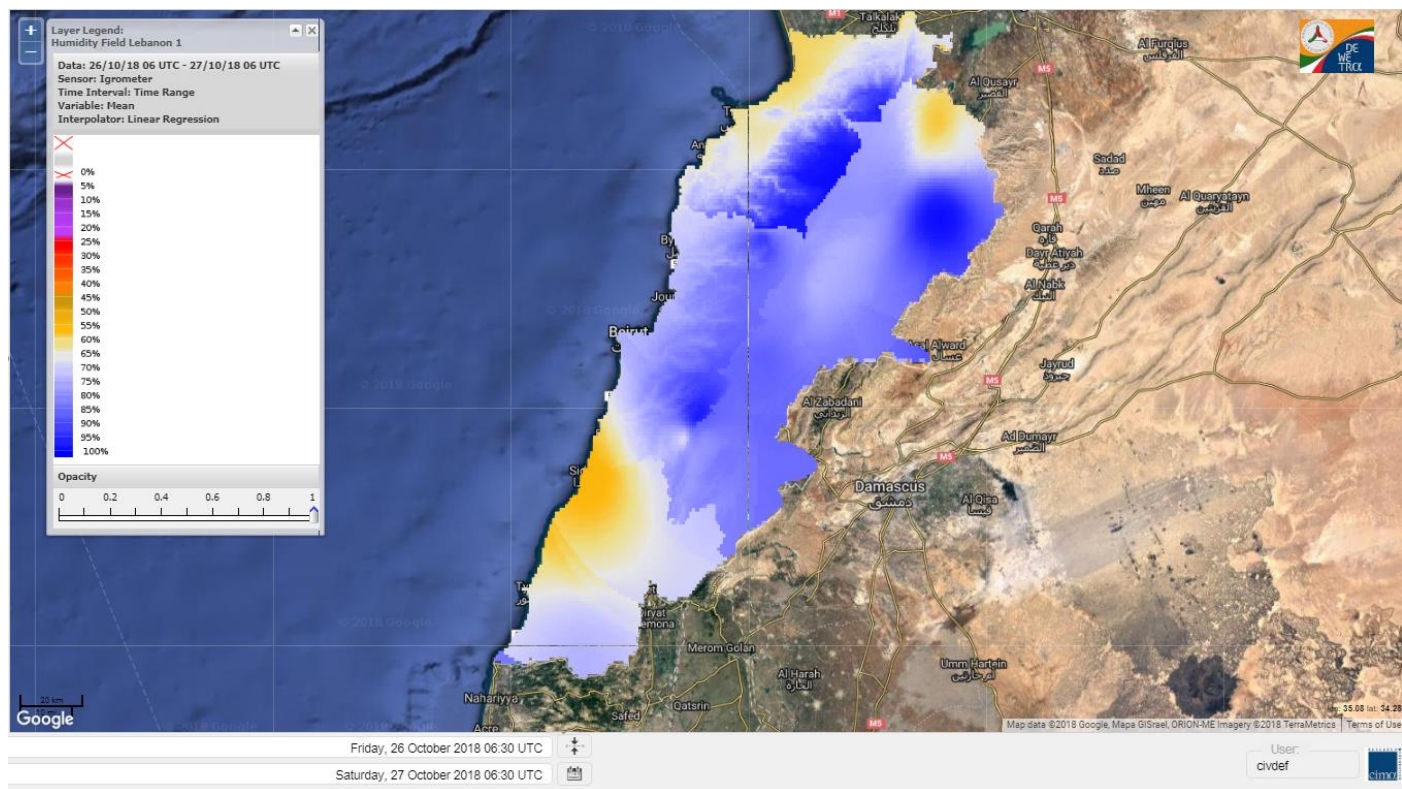

Lebanon humidity for 27 Oct 2018