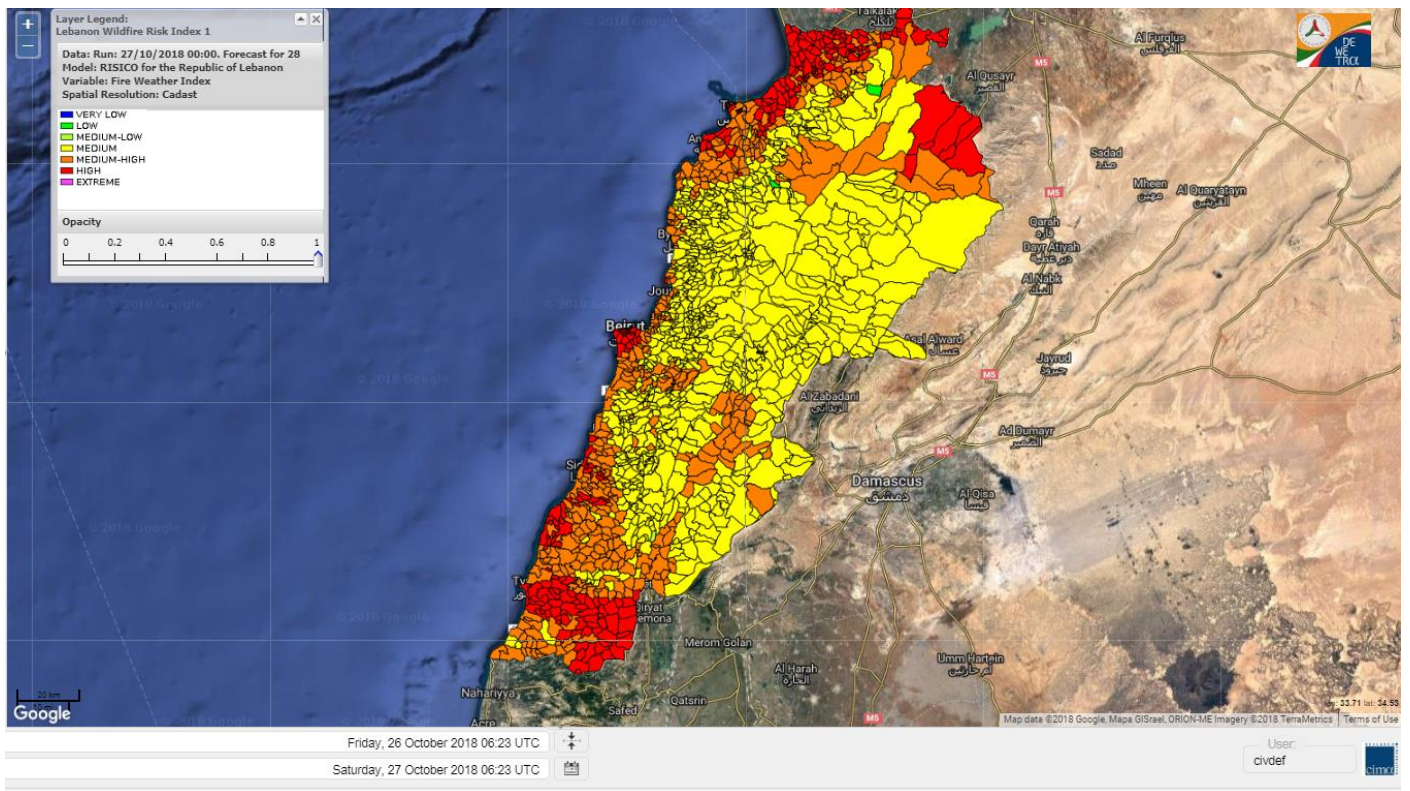

Lebanon for 28 Oct 2018