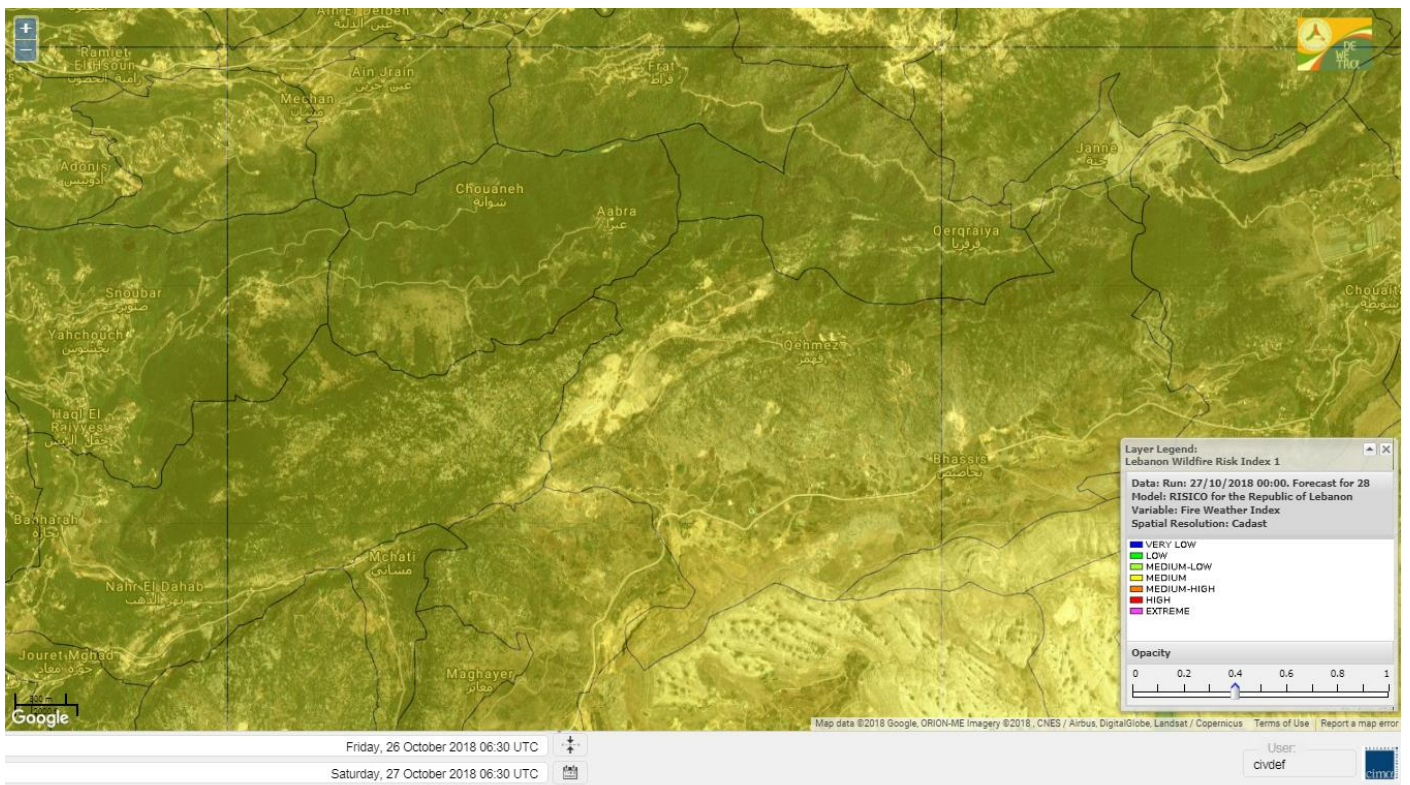

Jabal Moussa Reserve Forecast for 29 Oct 2018

Beirut, Lebanon

16° ACHRAFIEH, RIZK STATION | REPORT | CHANGE

TODAY HOURLY 10-DAY CALENDAR HISTORY WUNDERMAP

Customize

Nord

Koura

Municipality	27-Oct	28-Oct	29-Oct	Municipality	27-Oct	28-Oct	29-Oct	Municipality	27-Oct	28-Oct	29-Oct
Aaba	M	H	H	Afsaddiq	M	MH	H	Ain Ekryne	M	MH	H
Amioun	M	MH	H	Anfeh	MH	MH	H	Badbhoun	M	MH	H
Barghoun	M	H	H	Barsa	M	MH	H	Batroumine	M	H	H
Bdebba	M	MH	H	Bechmizine	M	MH	H	Bednaye El-Koura	M	MH	H
Bhabbouch El-Koura	M	MH	H	Bkeftine	M	MH	H	Bnehran	M	M	H
Bqaiia El-Koura	M	MH	H	Bsarma	M	MH	H	Btaaboura	M	MH	H
Bttram	M	H	H	Btouratij	M	MH	H	Bziza	M	MH	H
Dar Beehtar	M	MH	H	Dar Chmezzine	M	MH	H	Deddeh	M	H	H
Deir El-Balamand	M	MH	H	Fih	M	MH	H	Hraiche	M	H	H
Ijdaabrine	M	MH	H	Kaftoun	M	MH	H	Kefraya El-Koura	M	MH	MH
Kfarakka	M	MH	H	Kfarhata	M	MH	H	Kfarhazir	M	MH	H
Kfarkahel	M	MH	H	Kfarsaroun	M	MH	H	Kosba	M	MH	H
Mejdel el-Koura	M	M	MH	Nakhle	M	MH	H	Qalhat	M	MH	H
Ras Masqa	M	MH	H	Rechdibbine	M	MH	H	Zakroun	M	H	H
Zgharta El-Mtaouile	M	M	H								