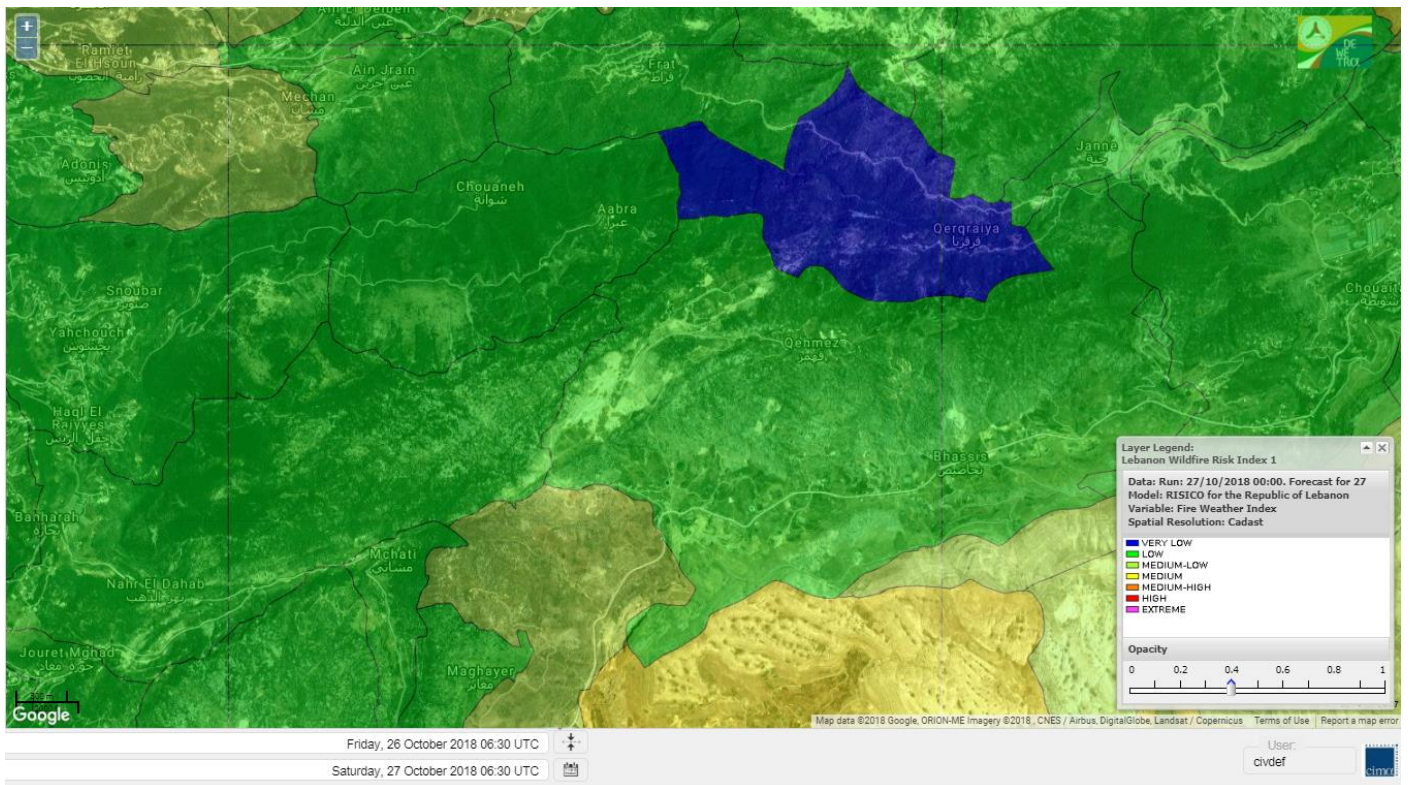

Jabal Moussa Reserve Forecast for 27 Oct 2018