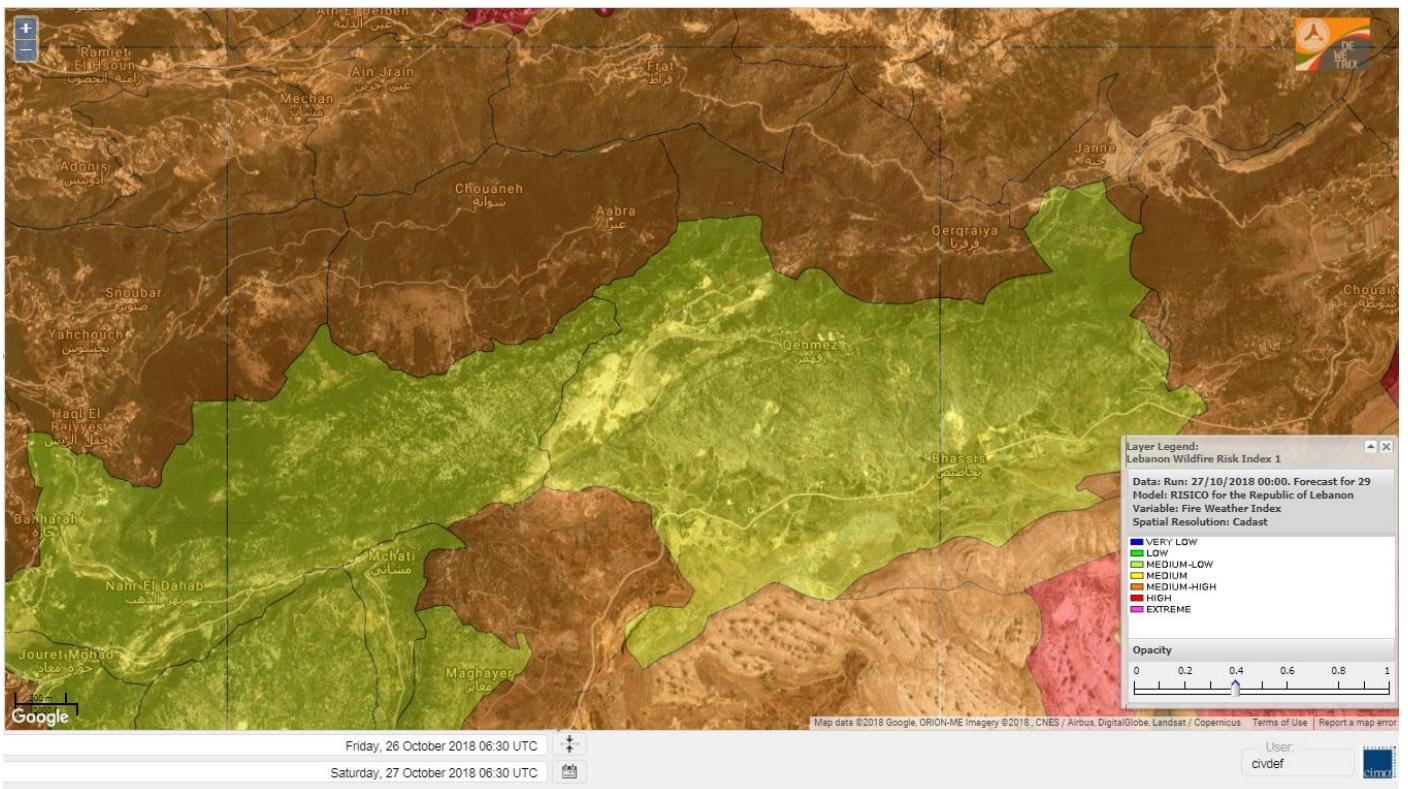

Jabal Moussa Reserve Forecast for 29 Oct 2018

Beirut, Lebanon

16° ACHRAFIEH, RIZK STATION | REPORT | CHANGE

TODAY HOURLY 10-DAY CALENDAR HISTORY WUNDERMAP

Customize

Nord

Koura

Municipality	27-Oct	28-Oct	29-Oct	Municipality	27-Oct	28-Oct	29-Oct	Municipality	27-Oct	28-Oct	29-Oct
Aaba	M	H	H	Afsaddiq	M	MH	H	Ain Ekryne	M	MH	H
Amioun	M	MH	H	Anfeh	MH	MH	H	Badbhoun	M	MH	H
Barghoun	M	H	H	Barsa	M	MH	H	Batroumine	M	H	H
Bdebba	M	MH	H	Bechmizine	M	MH	H	Bednaye El-Koura	M	MH	H
Bhabbouch El-Koura	M	MH	H	Bkeftine	M	MH	H	Bnehran	M	M	H
Bqaiia El-Koura	M	MH	H	Bsarma	M	MH	H	Btaaboura	M	MH	H
Bttram	M	H	H	Btouratij	M	MH	H	Bziza	M	MH	H
Dar Beehtar	M	MH	H	Dar Chmezzine	M	MH	H	Deddeh	M	H	H
Deir El-Balamand	M	MH	H	Fih	M	MH	H	Hraiche	M	H	H
Ijdaabrine	M	MH	H	Kaftoun	M	MH	H	Kefraya El-Koura	M	MH	MH
Kfarakka	M	MH	H	Kfarhata	M	MH	H	Kfarhazir	M	MH	H
Kfarkahel	M	MH	H	Kfarsaroun	M	MH	H	Kosba	M	MH	H
Mejdel el-Koura	M	M	MH	Nakhle	M	MH	H	Qalhat	M	MH	H
Ras Masqa	M	MH	H	Rechdibbine	M	MH	H	Zakroun	M	H	H
Zgharta El-Mtaouile	M	M	H								