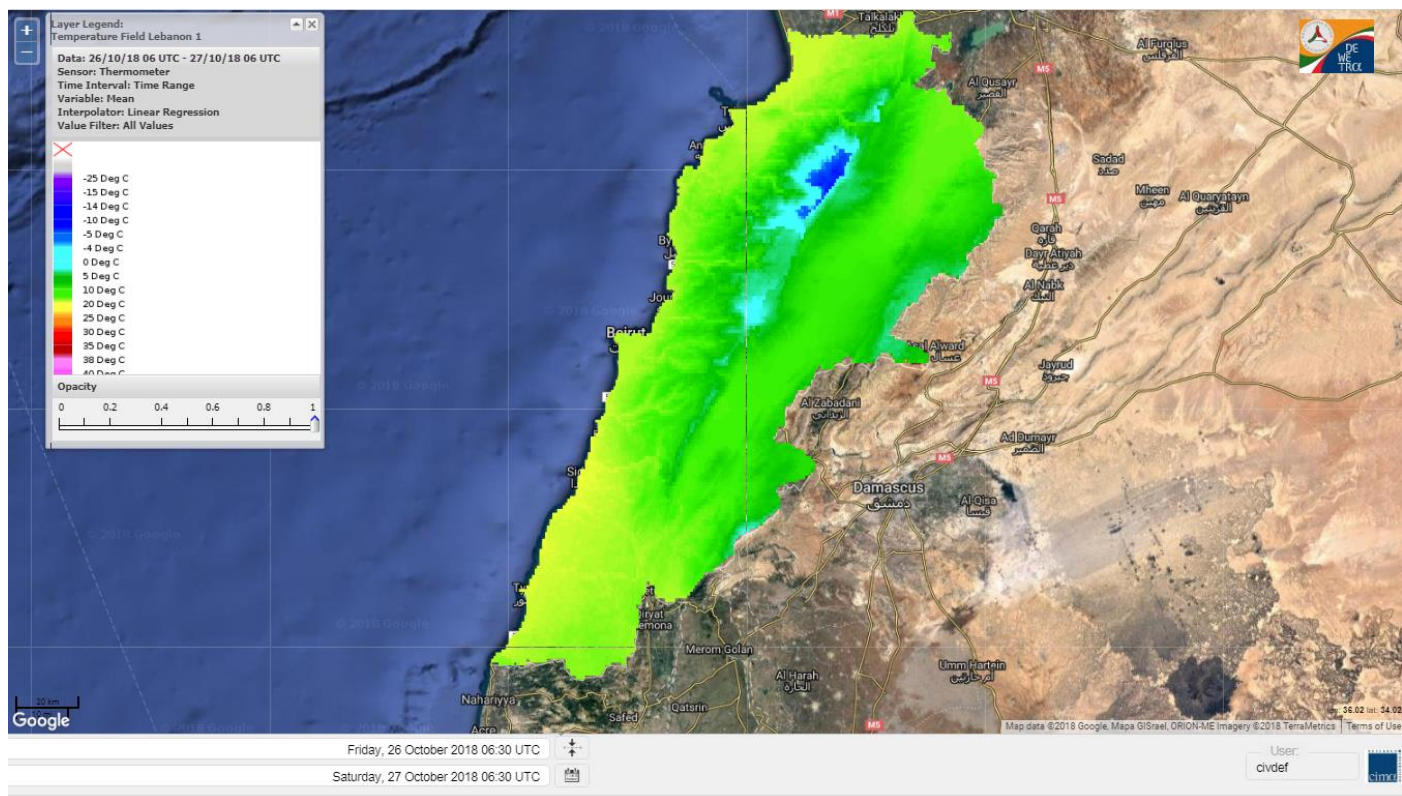

Lebanon temperature for 27 Oct 2018