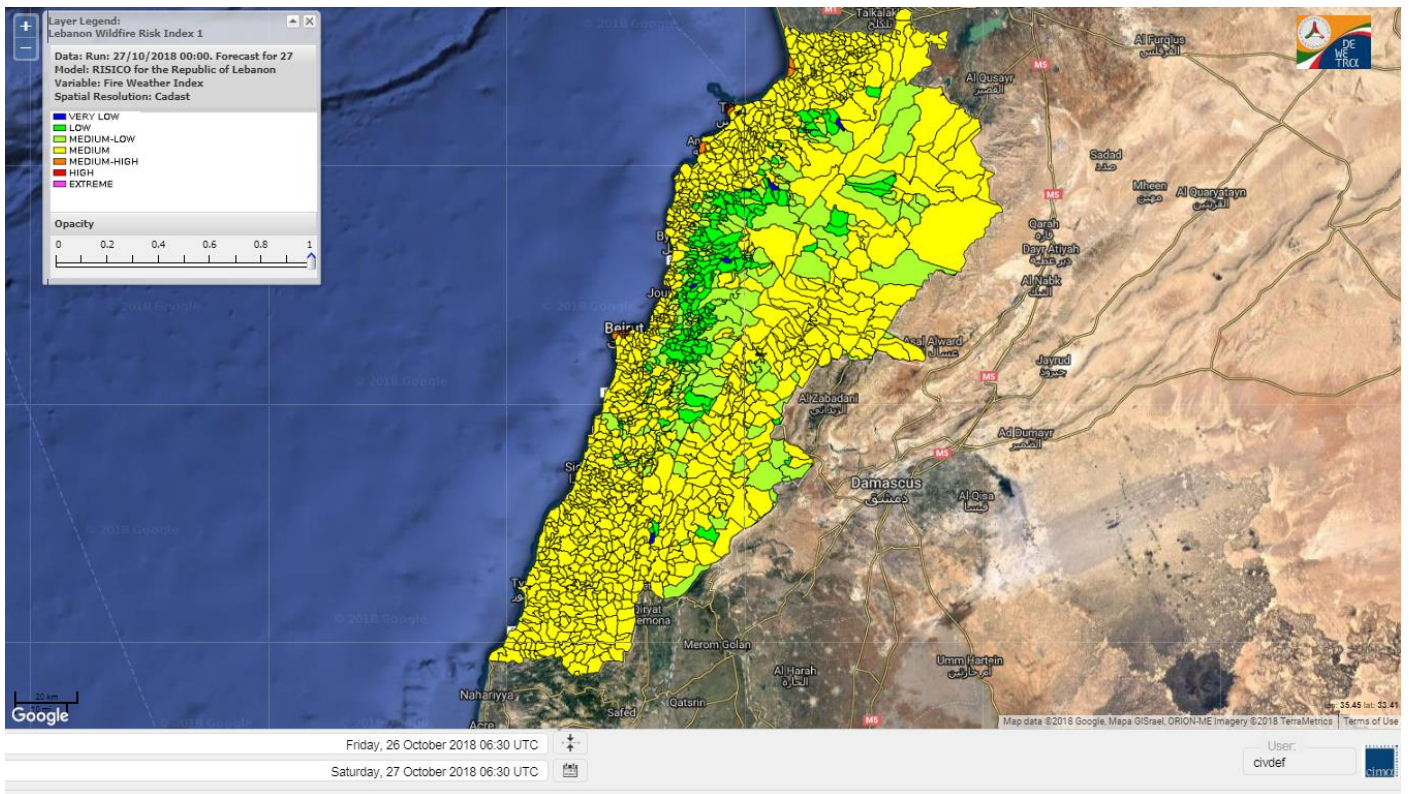

Lebanon for 27 Oct 2018