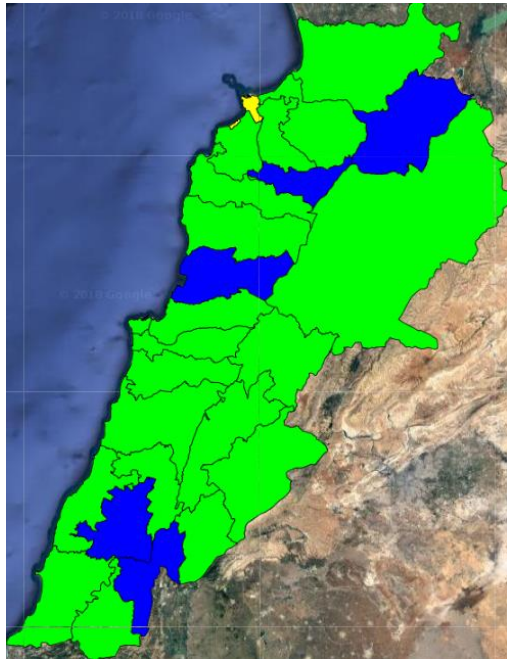

FIRE RISK INDEX

26 Oct 2018