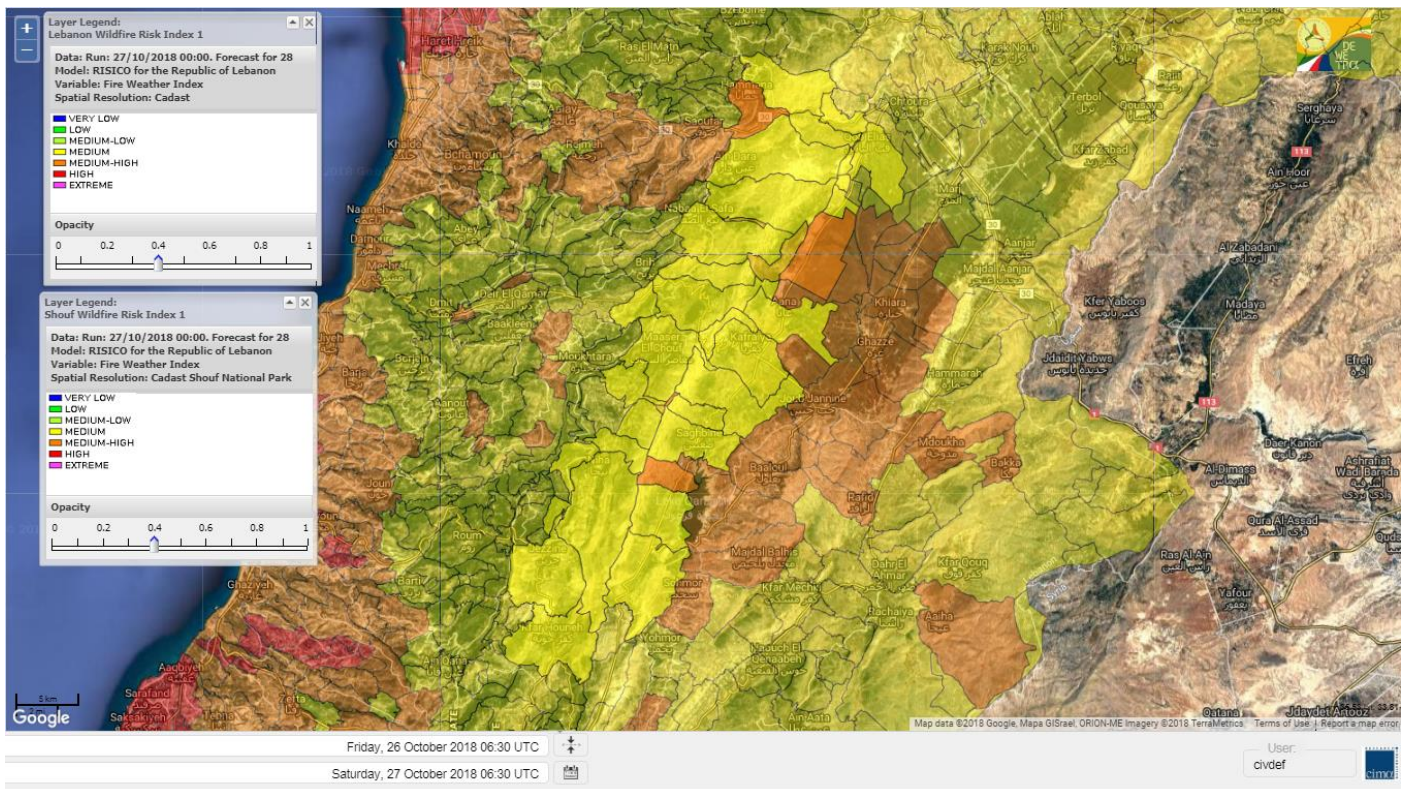

Shouf Biosphere Reserve Forecast for 28 Oct 2018