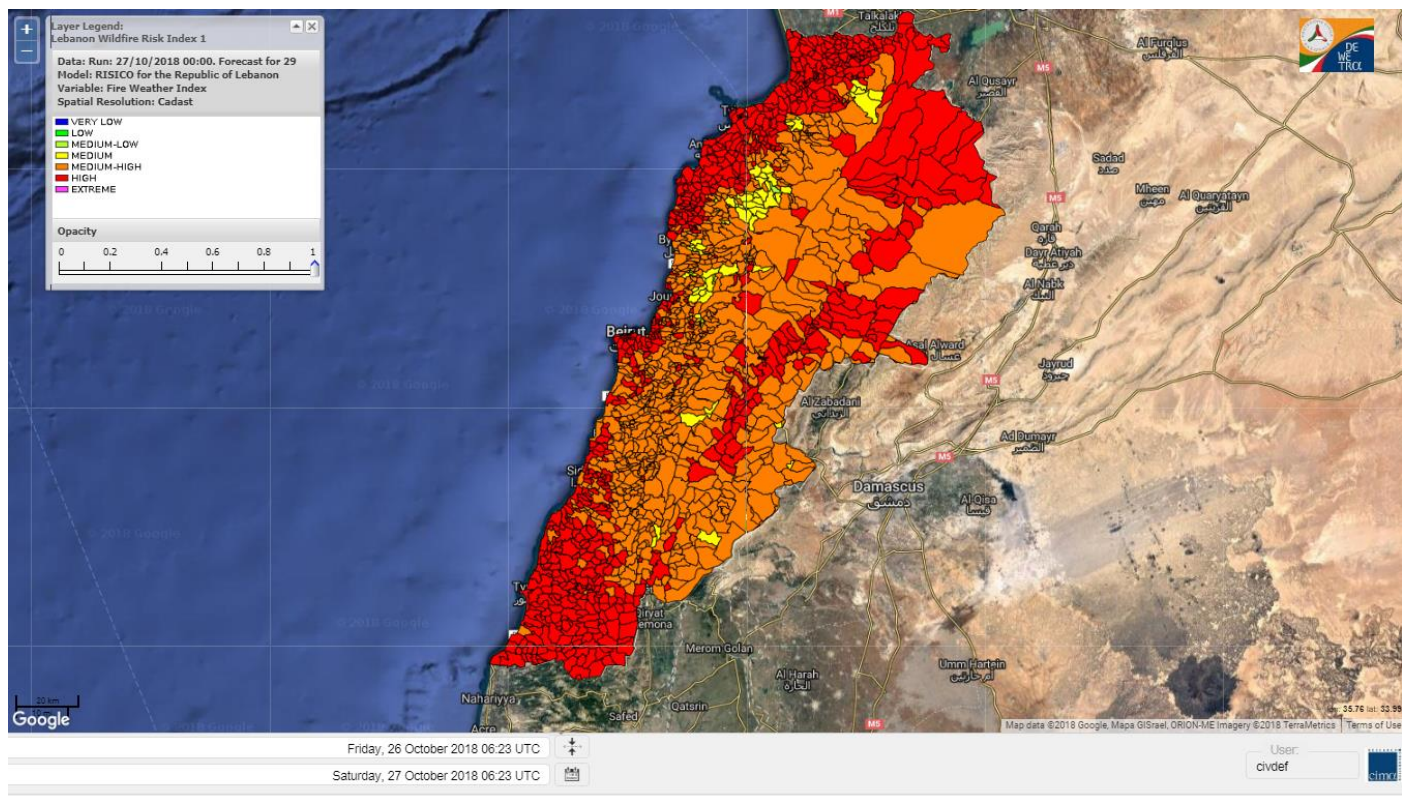

Lebanon for 29 Oct 2018