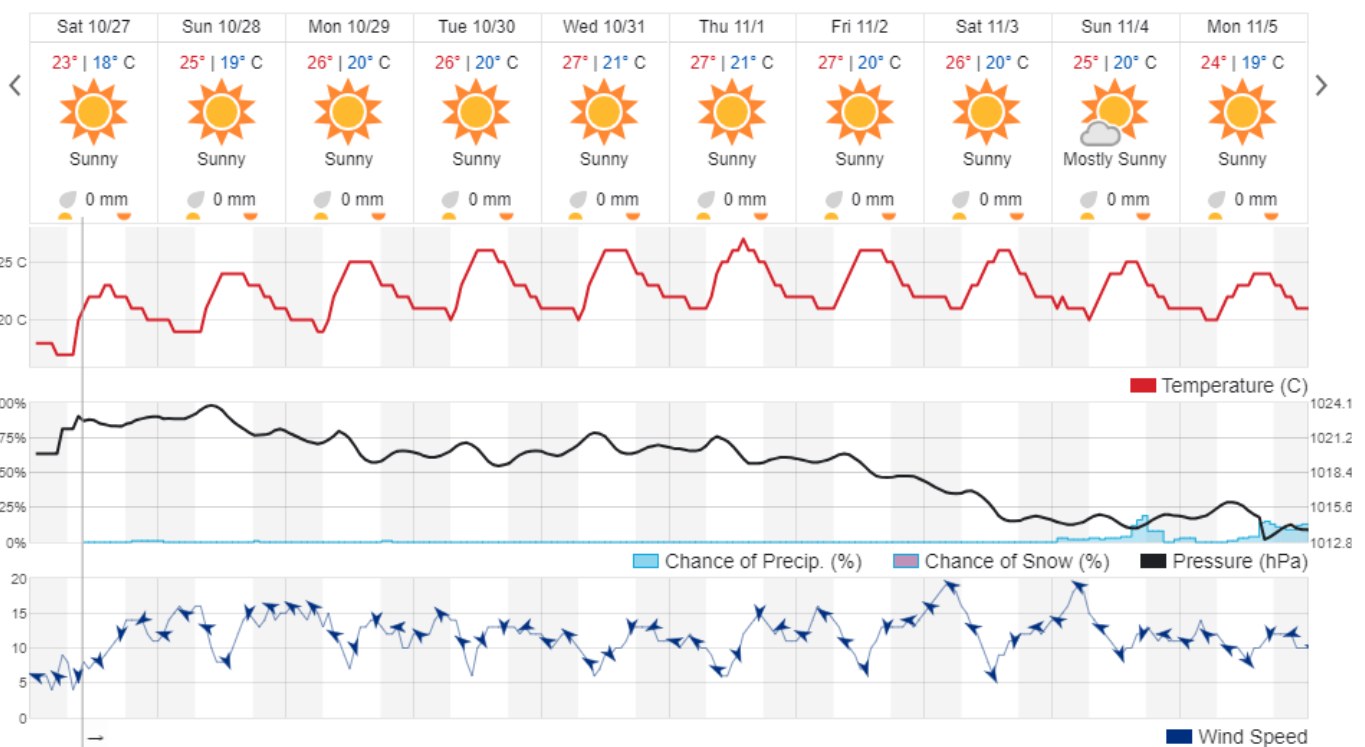

Jabal Moussa Reserve Forecast for 29 Oct 2018

Beirut, Lebanon

16° ACHRAFIEH, RIZK STATION | REPORT | CHANGE

TODAY HOURLY 10-DAY CALENDAR HISTORY WUNDERMAP

Customize

Nord

Koura

Municipality	27-Oct	28-Oct	29-Oct	Municipality	27-Oct	28-Oct	29-Oct	Municipality	27-Oct	28-Oct	29-Oct
Aaba	M	H	H	Afsaddiq	M	MH	H	Ain Ekryne	M	MH	H
Amioun	M	MH	H	Anfeh	MH	MH	H	Badbhoun	M	MH	H
Barghoun	M	H	H	Barsa	M	MH	H	Batroumine	M	H	H
Bdebba	M	MH	H	Bechmizine	M	MH	H	Bednaye El-Koura	M	MH	H
Bhabbouch El-Koura	M	MH	H	Bkeftine	M	MH	H	Bnehran	M	M	H
Bqaiia El-Koura	M	MH	H	Bsarma	M	MH	H	Btaaboura	M	MH	H
Bttram	M	H	H	Btouratij	M	MH	H	Bziza	M	MH	H
Dar Beehtar	M	MH	H	Dar Chmezzine	M	MH	H	Deddeh	M	H	H
Deir El-Balamand	M	MH	H	Fih	M	MH	H	Hraiche	M	H	H
Ijdaabrine	M	MH	H	Kaftoun	M	MH	H	Kefraya El-Koura	M	MH	MH
Kfarakka	M	MH	H	Kfarhata	M	MH	H	Kfarhazir	M	MH	H
Kfarkahel	M	MH	H	Kfarsaroun	M	MH	H	Kosba	M	MH	H
Mejdel el-Koura	M	M	MH	Nakhle	M	MH	H	Qalhat	M	MH	H
Ras Masqa	M	MH	H	Rechdibbine	M	MH	H	Zakroun	M	H	H
Zgharta El-Mtaouile	M	M	H								