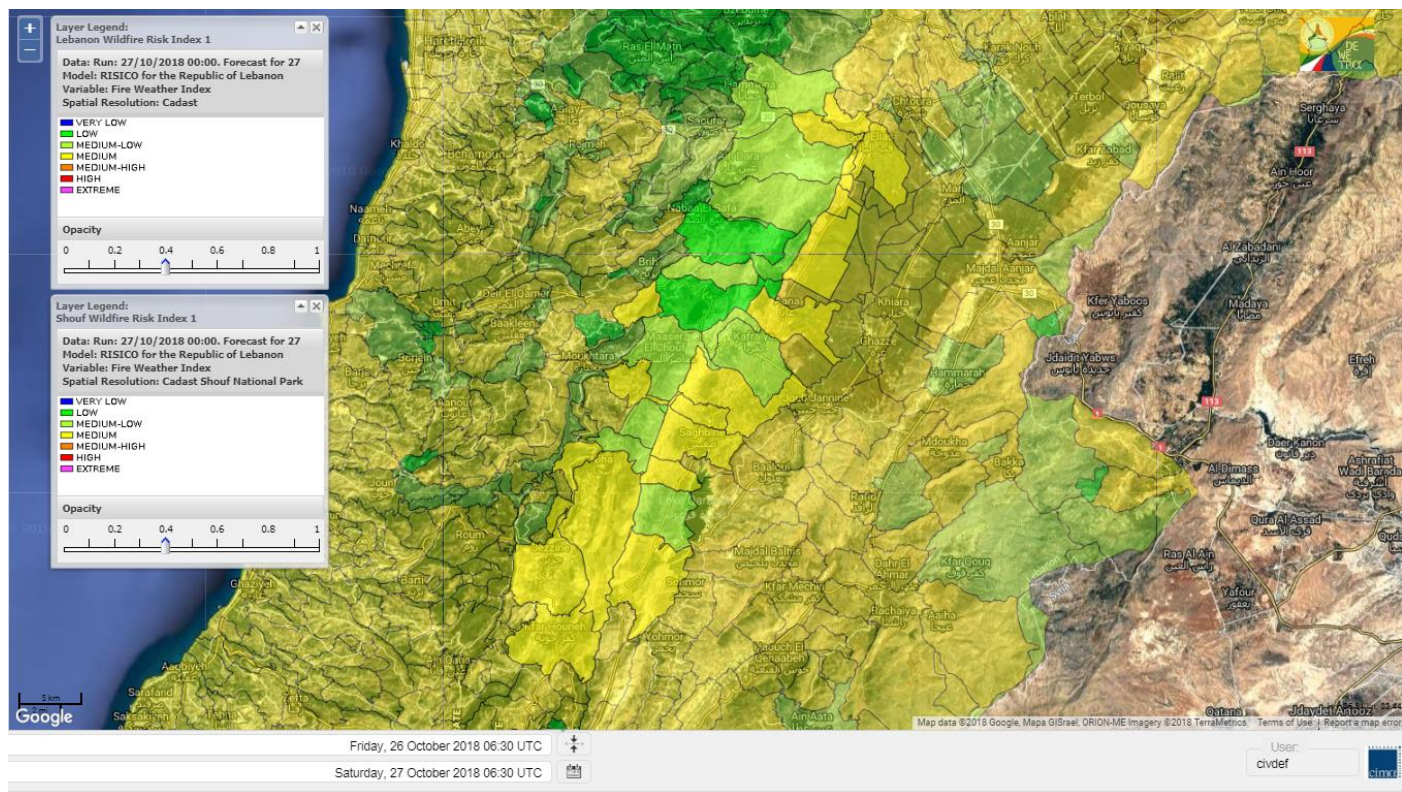

Shouf Biosphere Reserve Forecast for 27 Oct 2018