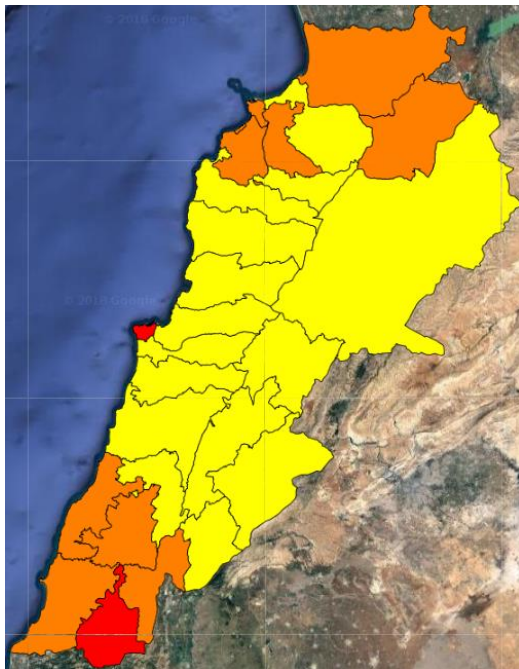

Beirut, 27 October 2018

FIRE RISK INDEX

26 Oct 2018

27 Oct 2018

28 Oct 2018

29 Oct 2018

Layer Legend:
Lebanon Wildfire Risk Index 1

Data: Run: 27/10/2018 00:00. Forecast for 27
Model: RISICO for the Republic of Lebanon
Variable: Fire Weather Index
Spatial Resolution: Caza