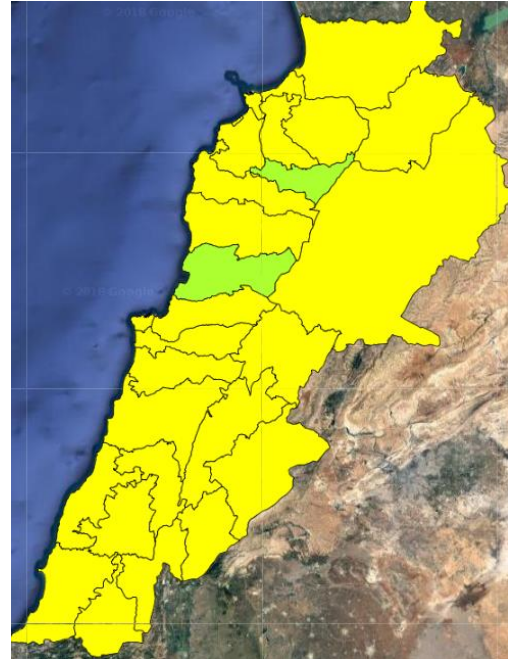

FIRE RISK INDEX

26 Oct 2018

27 Oct 2018

28 Oct 2018

29 Oct 2018

Layer Legend:
Lebanon Wildfire Risk Index 1

Data: Run: 27/10/2018 00:00. Forecast for 27
Model: RISICO for the Republic of Lebanon
Variable: Fire Weather Index
Spatial Resolution: Caza

- VERY LOW
- LOW
- MEDIUM-LOW
- MEDIUM
- MEDIUM-HIGH
- HIGH
- EXTREME