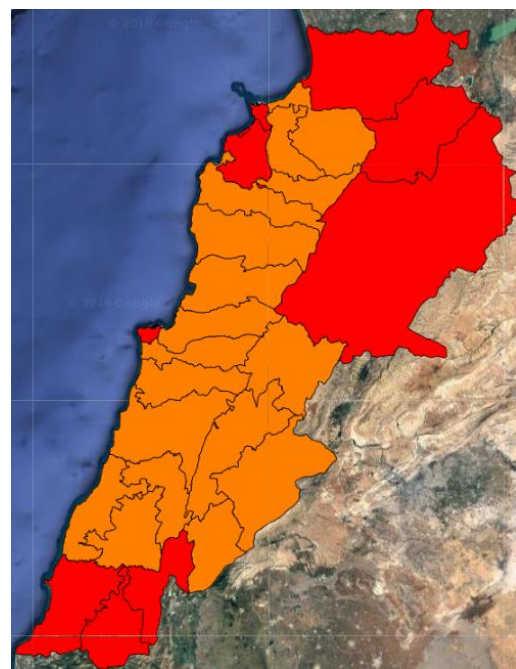

Beirut, 27 October 2018

FIRE RISK INDEX

26 Oct 2018

27 Oct 2018

28 Oct 2018

29 Oct 2018

Layer Legend:
Lebanon Wildfire Risk Index 1

Data: Run: 27/10/2018 00:00. Forecast for 27
Model: RISICO for the Republic of Lebanon
Variable: Fire Weather Index
Spatial Resolution: Caza